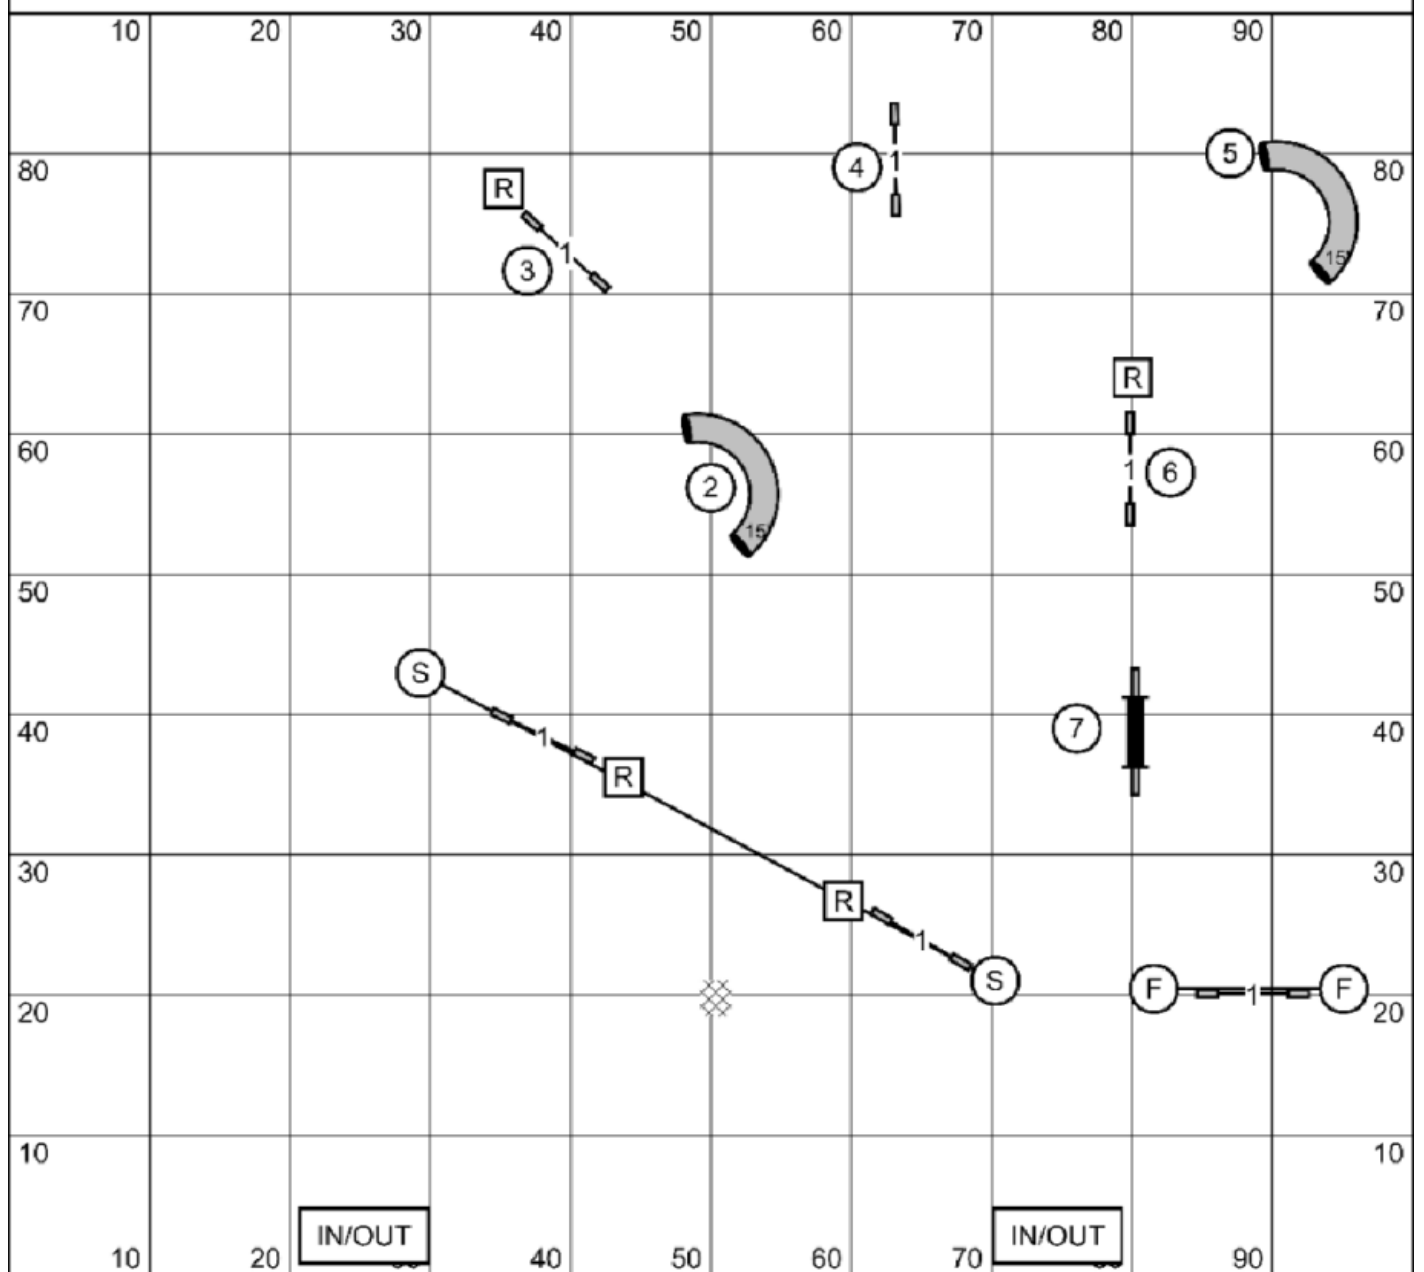

Snooker Levels 1/2

Next Dog: Please enter the ring when the team ahead of you is at #5 in the closing

Snooker Levels 1/2
Judged by: Mike Brownell
June 21, 2026
NINJA Dog Agility
Spring Grove, IL

Start & Finish are bi-directional