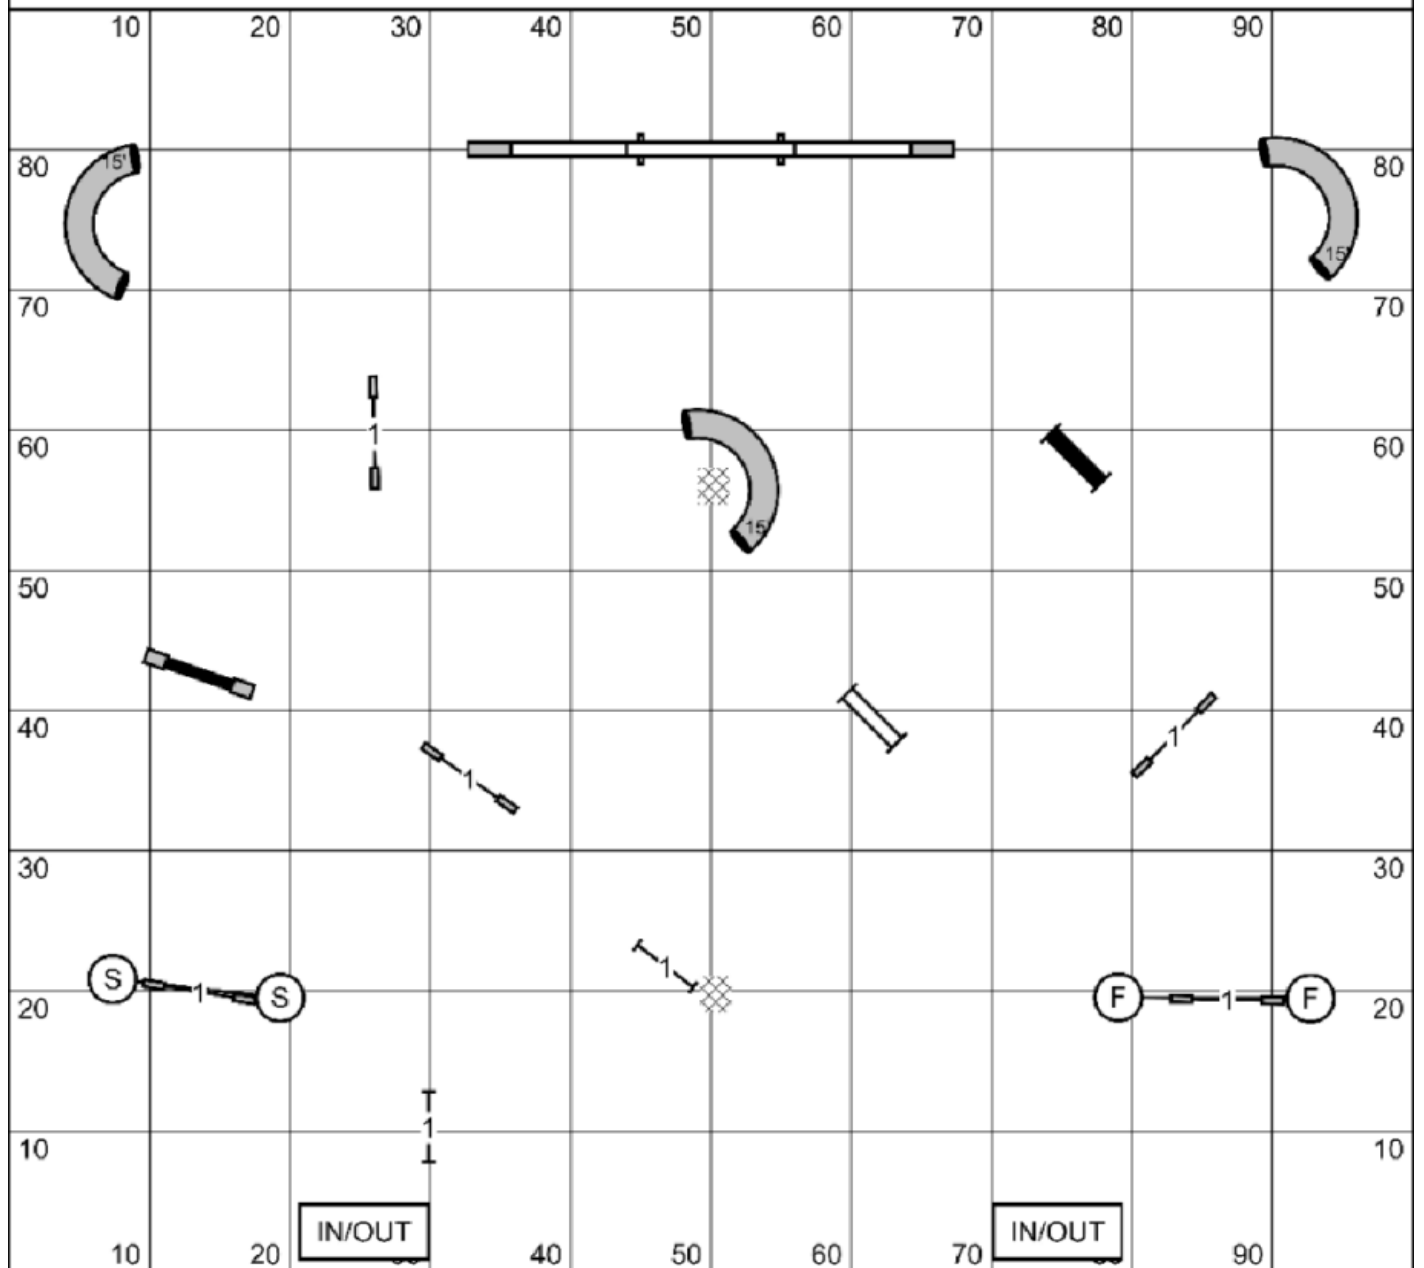

Jumpers Levels 3/5/C

Next Dog: Please enter the ring when the team ahead of you is at #14

Jumpers Levels 3/5/C
 Judged by: Mike Brownell
 June 21, 2026
 NINJA Dog Agility
 Spring Grove, IL

Jumpers Levels 1/2

Next Dog: Please enter the ring when the team ahead of you is at #9

Jumpers Levels 1/2
 Judged by: Mike Brownell
 June 21, 2026
 NINJA Dog Agility
 Spring Grove, IL

FullHouse Levels 1/2/3/5/C

Next Dog: Please enter the ring when the team ahead of you is heading for the finish