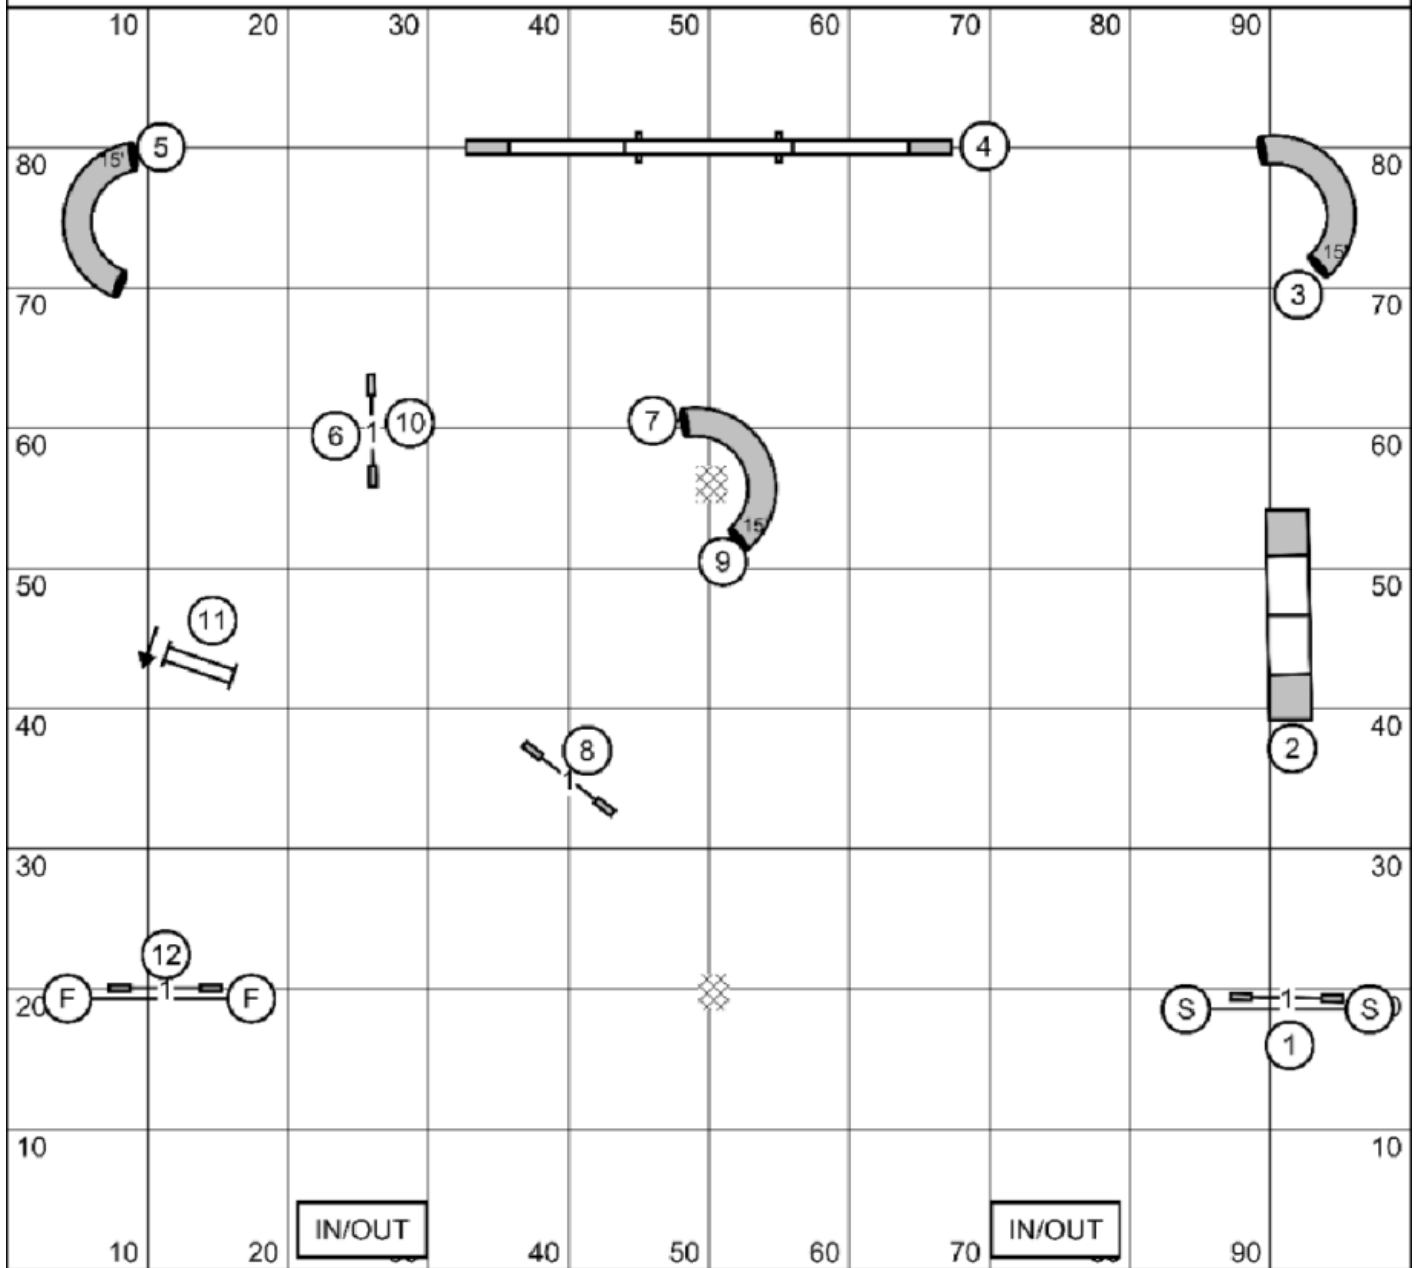

Standard Level 1

Next Dog: Please enter the ring when the team ahead of you is at #9

Standard Level 1
Judged by: Mike Brownell
June 21, 2026
NINJA Dog Agility
Spring Grove, IL