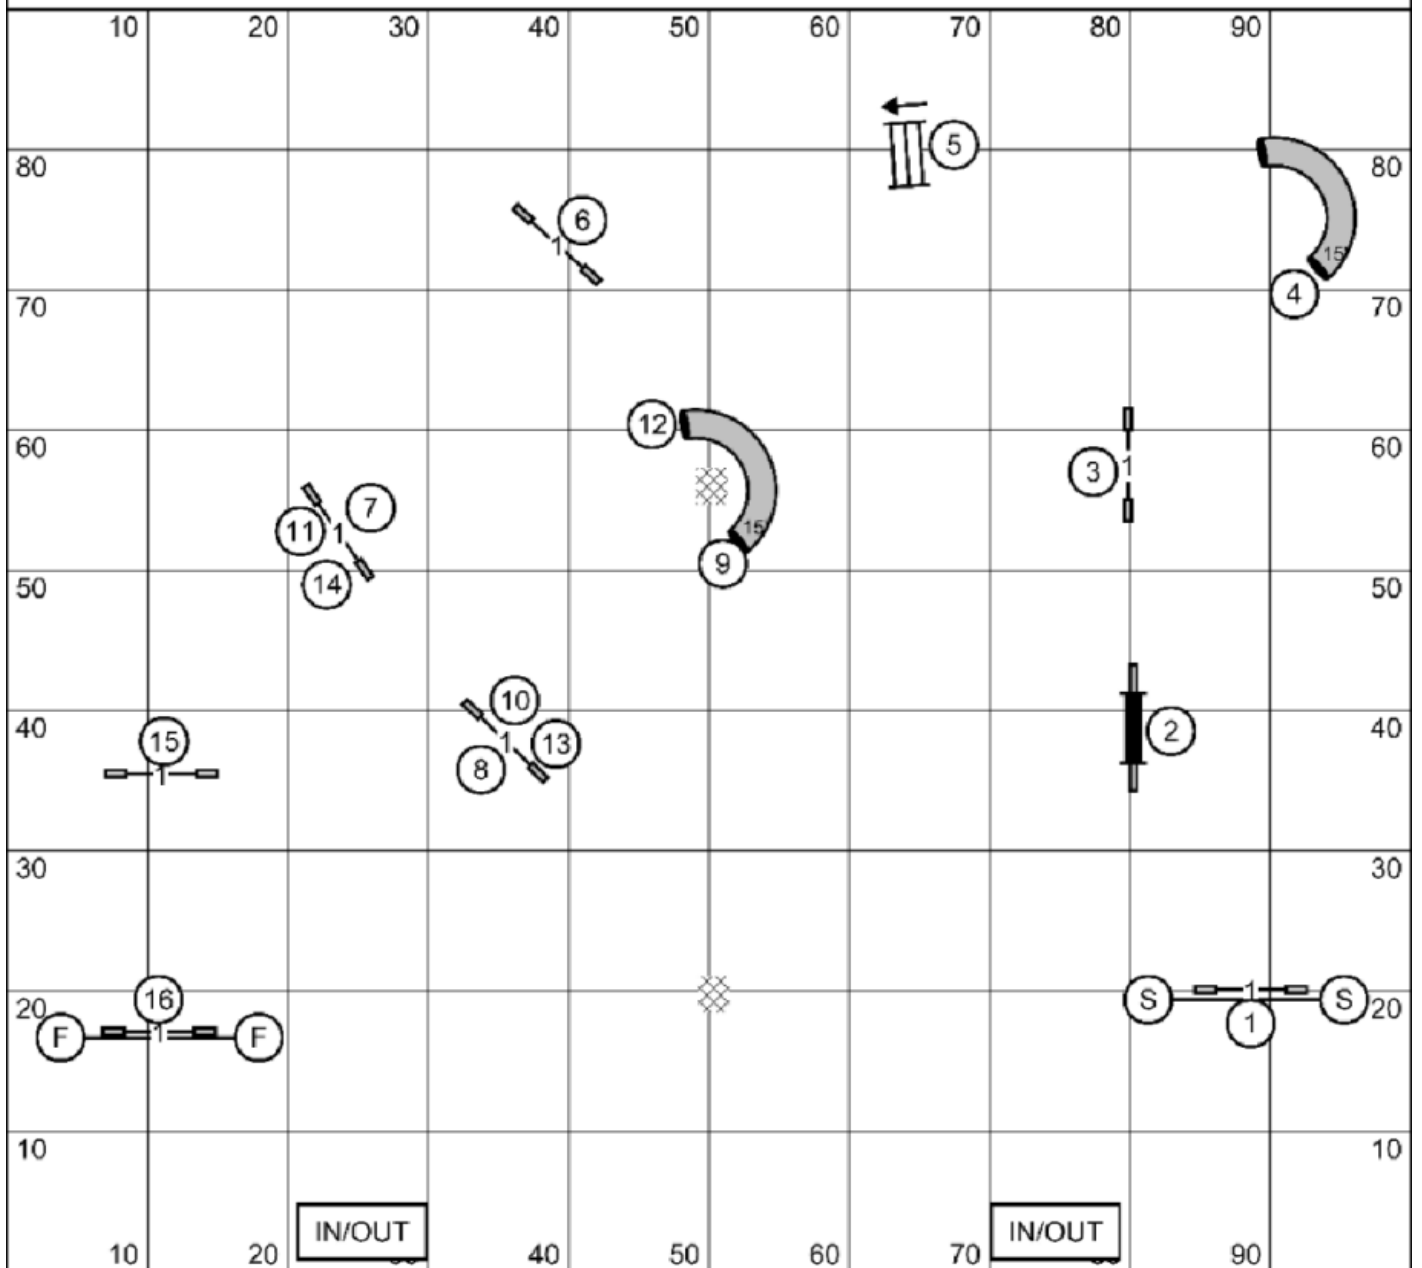

Jumpers Levels 3/5/C

Next Dog: Please enter the ring when the team ahead of you is at #14

Jumpers Levels 3/5/C
 Judged by: Mike Brownell
 June 21, 2026
 NINJA Dog Agility
 Spring Grove, IL

Jumpers Levels 1/2

Next Dog: Please enter the ring when the team ahead of you is at #9

Jumpers Levels 1/2
 Judged by: Mike Brownell
 June 21, 2026
 NINJA Dog Agility
 Spring Grove, IL

FullHouse Levels 1/2/3/5/C

Next Dog: Please enter the ring when the team ahead of you is heading for the finish