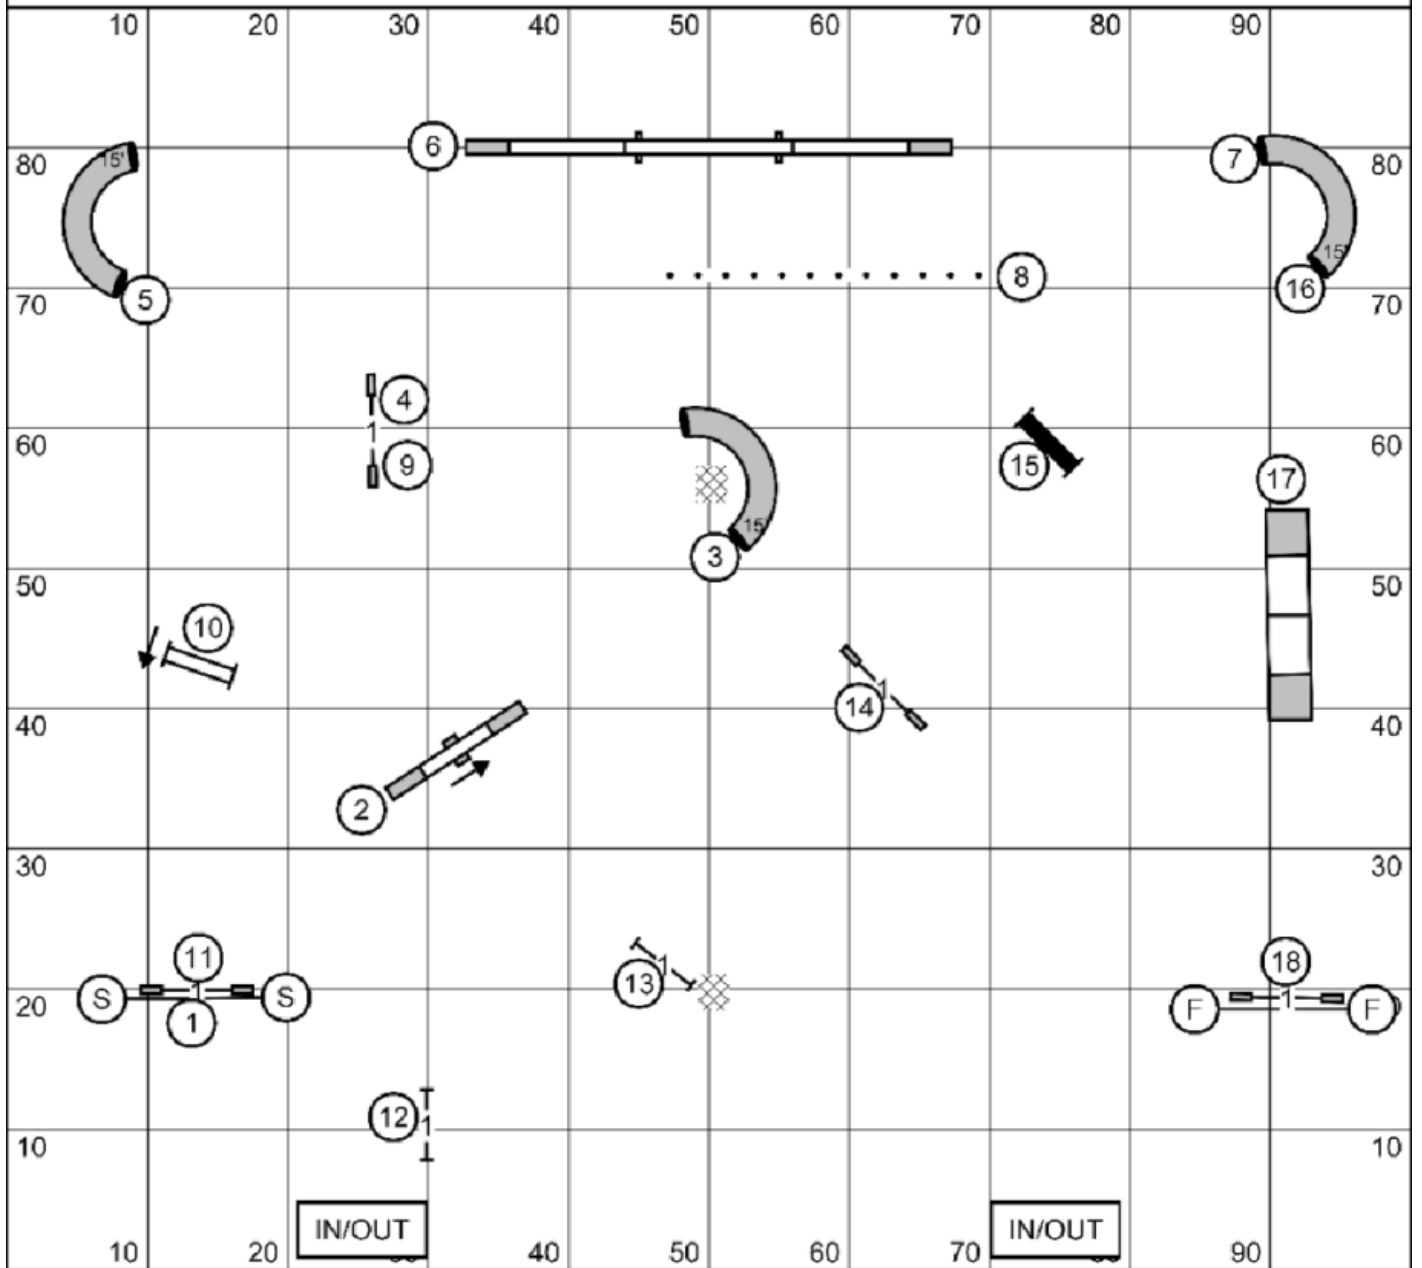

Standard Levels 5/C

Next Dog: Please enter the ring when the team ahead of you is at #16

Standard Levels 5/C
Judged by: Mike Brownell
June 21, 2026
NINJA Dog Agility
Spring Grove, IL