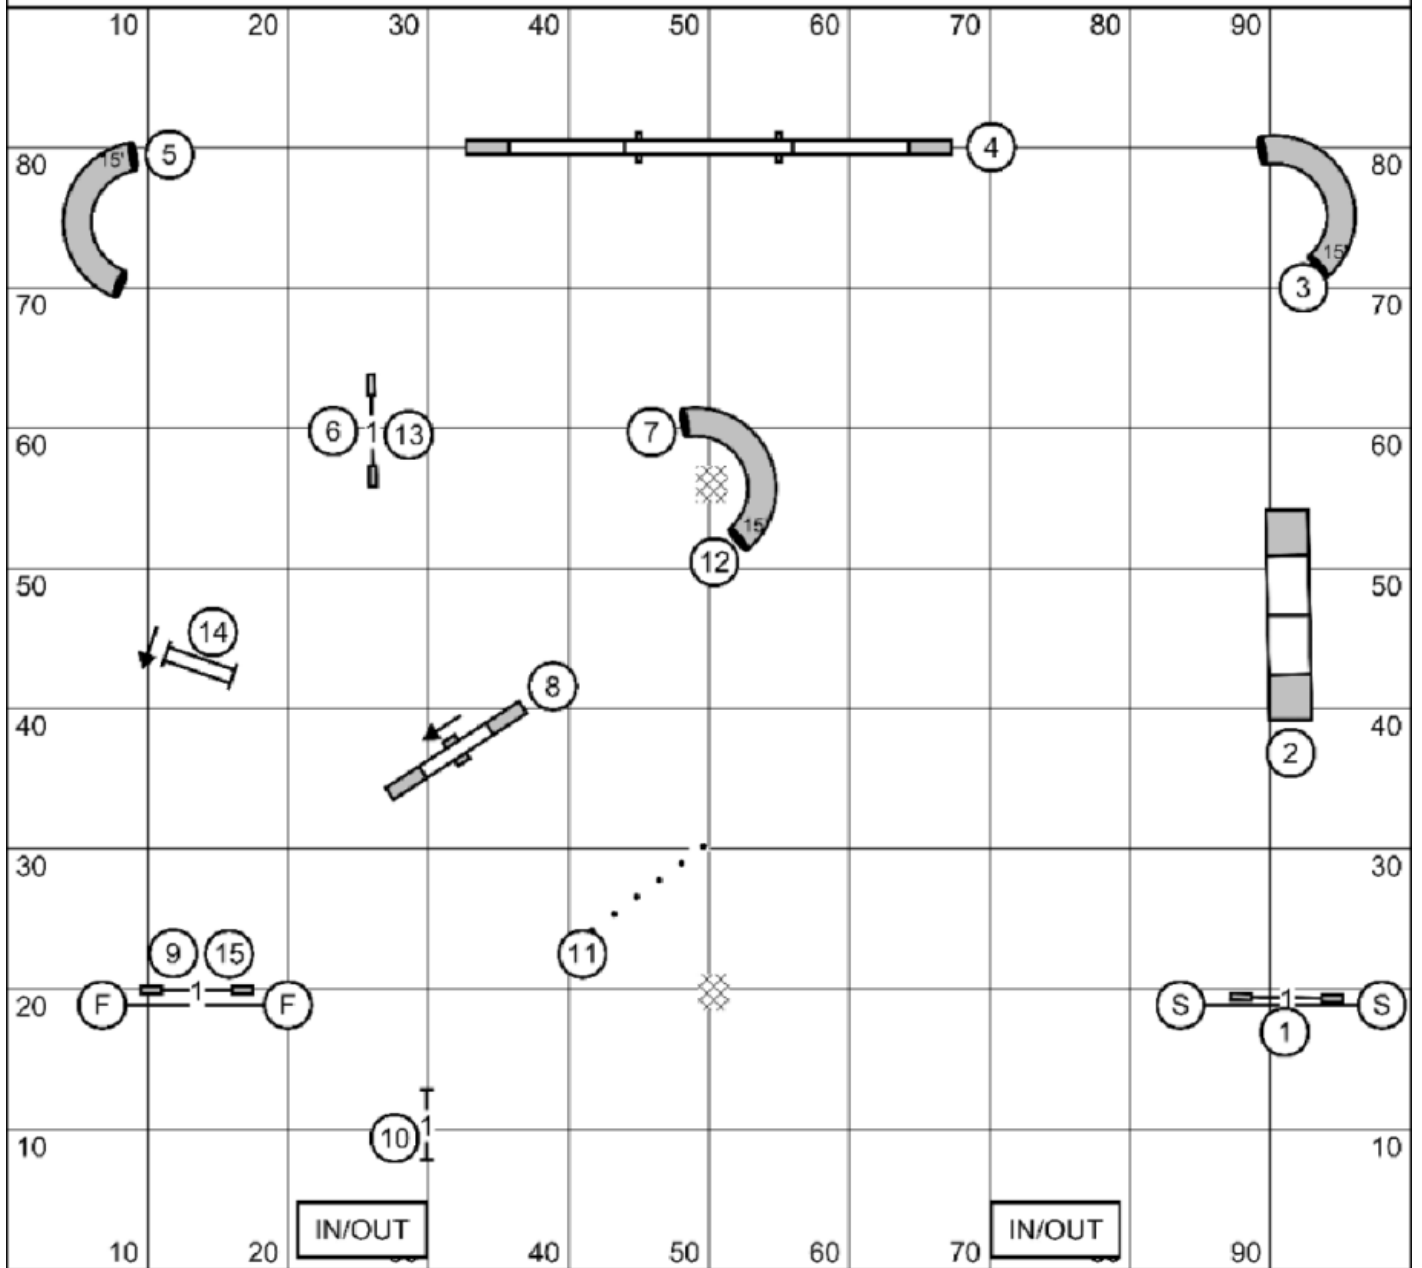

Standard Levels 2/3

Next Dog: Please enter the ring when the team ahead of you is at #12

Standard Levels 2/3
Judged by: Mike Brownell
June 21, 2026
NINJA Dog Agility
Spring Grove, IL