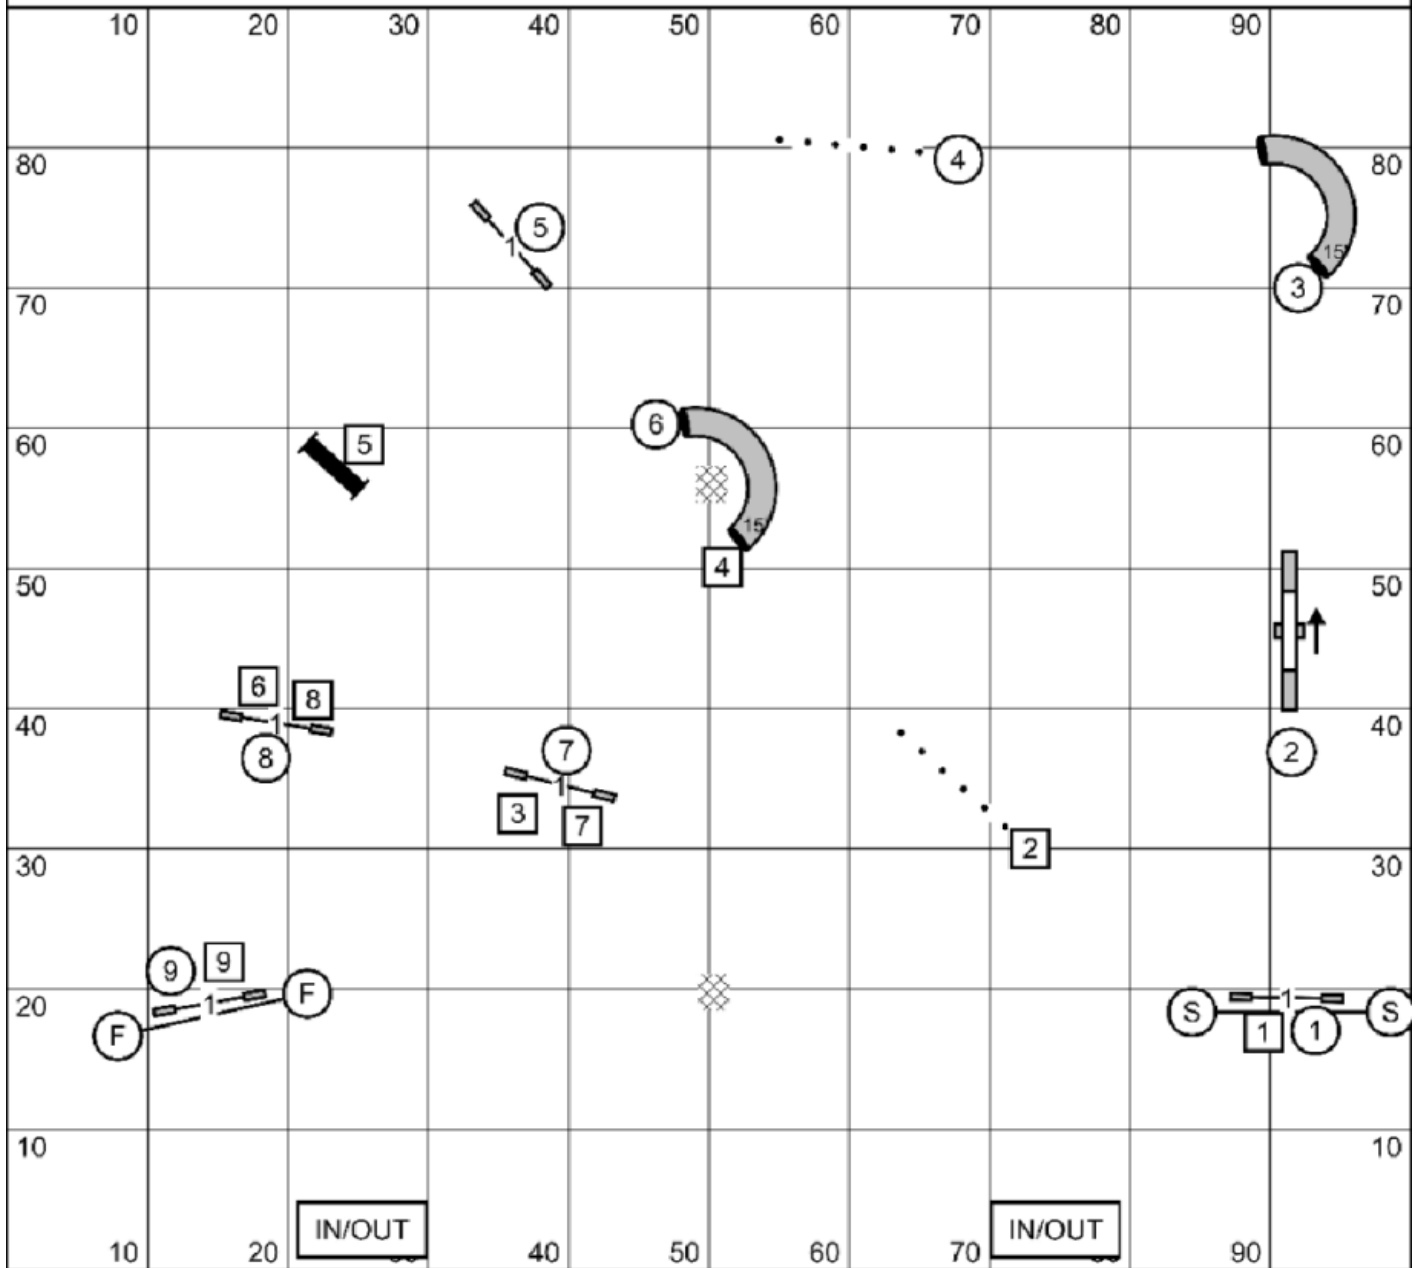

Next Dog: Please enter the ring when the team ahead of you is at #9

Standard Level 1
 Judged by: Mike Brownell
 June 21, 2026
 NINJA Dog Agility
 Spring Grove, IL

Snooker Levels 1/2

Next Dog: Please enter the ring when the team ahead of you is at #5 in the closing

Snooker Levels 1/2
 Judged by: Mike Brownell
 June 21, 2026
 NINJA Dog Agility
 Spring Grove, IL

Start & Finish are bi-directional

Colors Levels 3/5/C

Next Dog: Please enter the ring when the team ahead of you is at #6