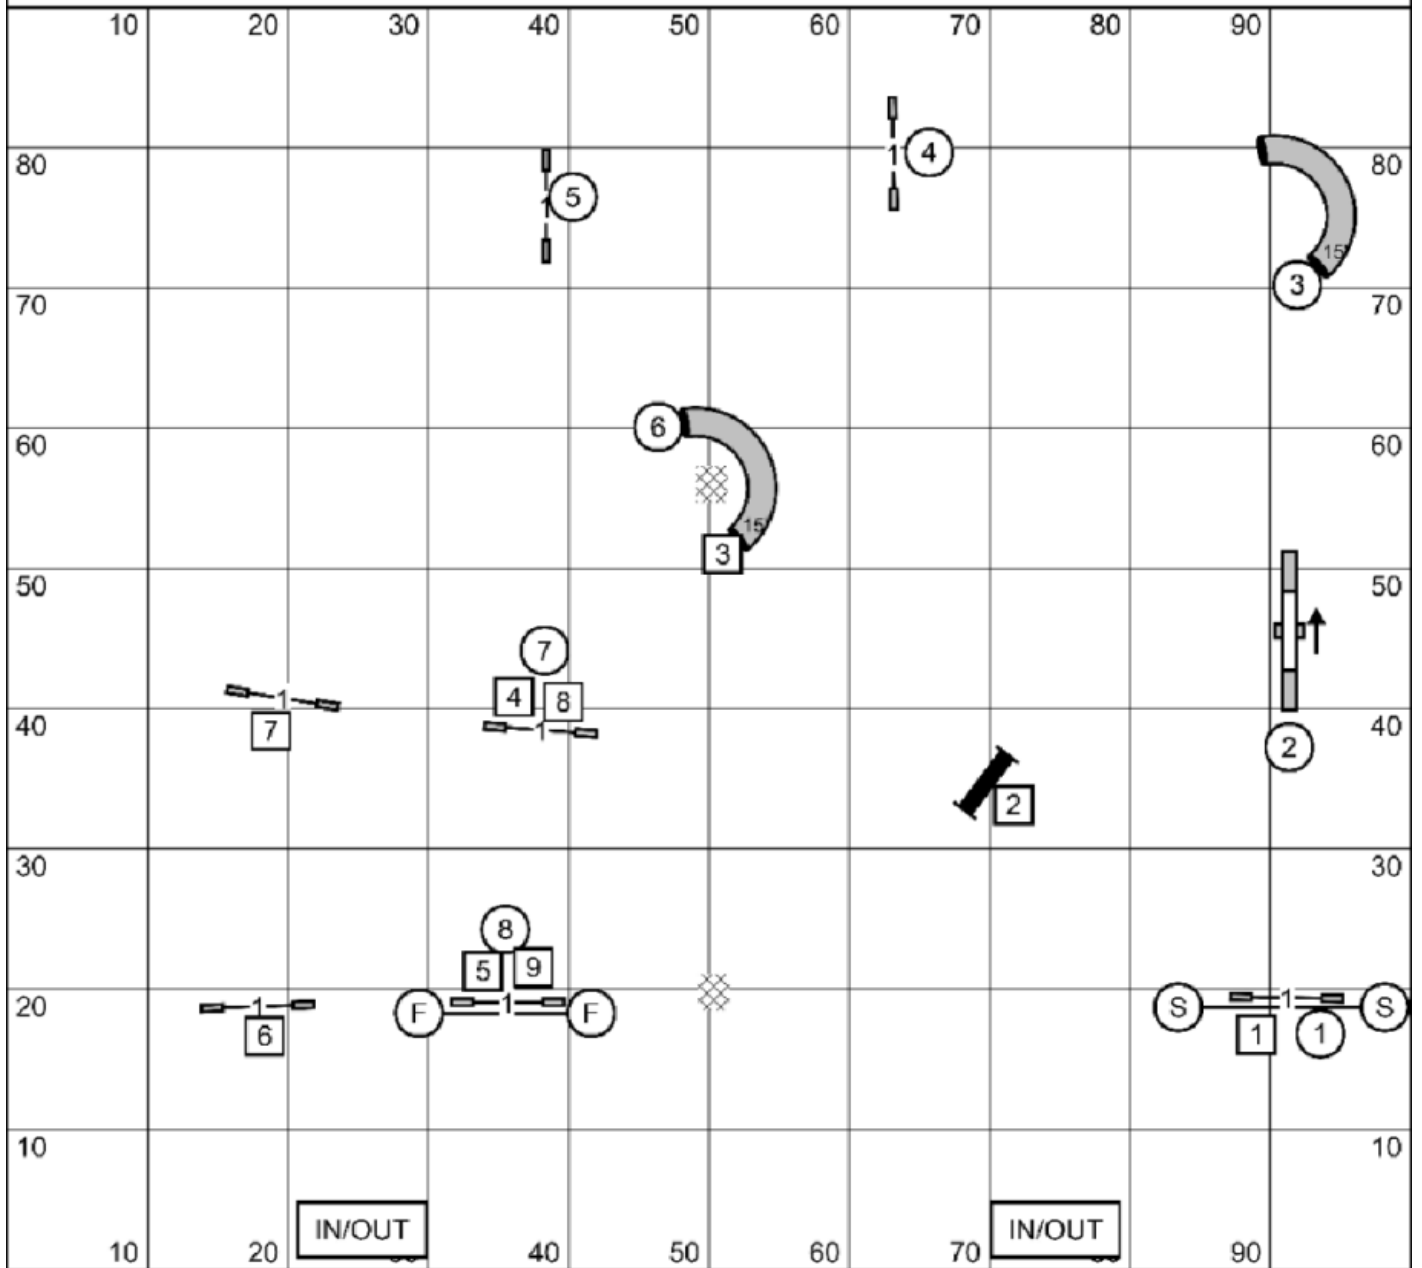

Colors Levels 1/2

Next Dog: Please enter the ring when the team ahead of you is at #6

Colors Levels 1/2
Judged by: Mike Brownell
June 21, 2026
NINJA Dog Agility
Spring Grove, IL