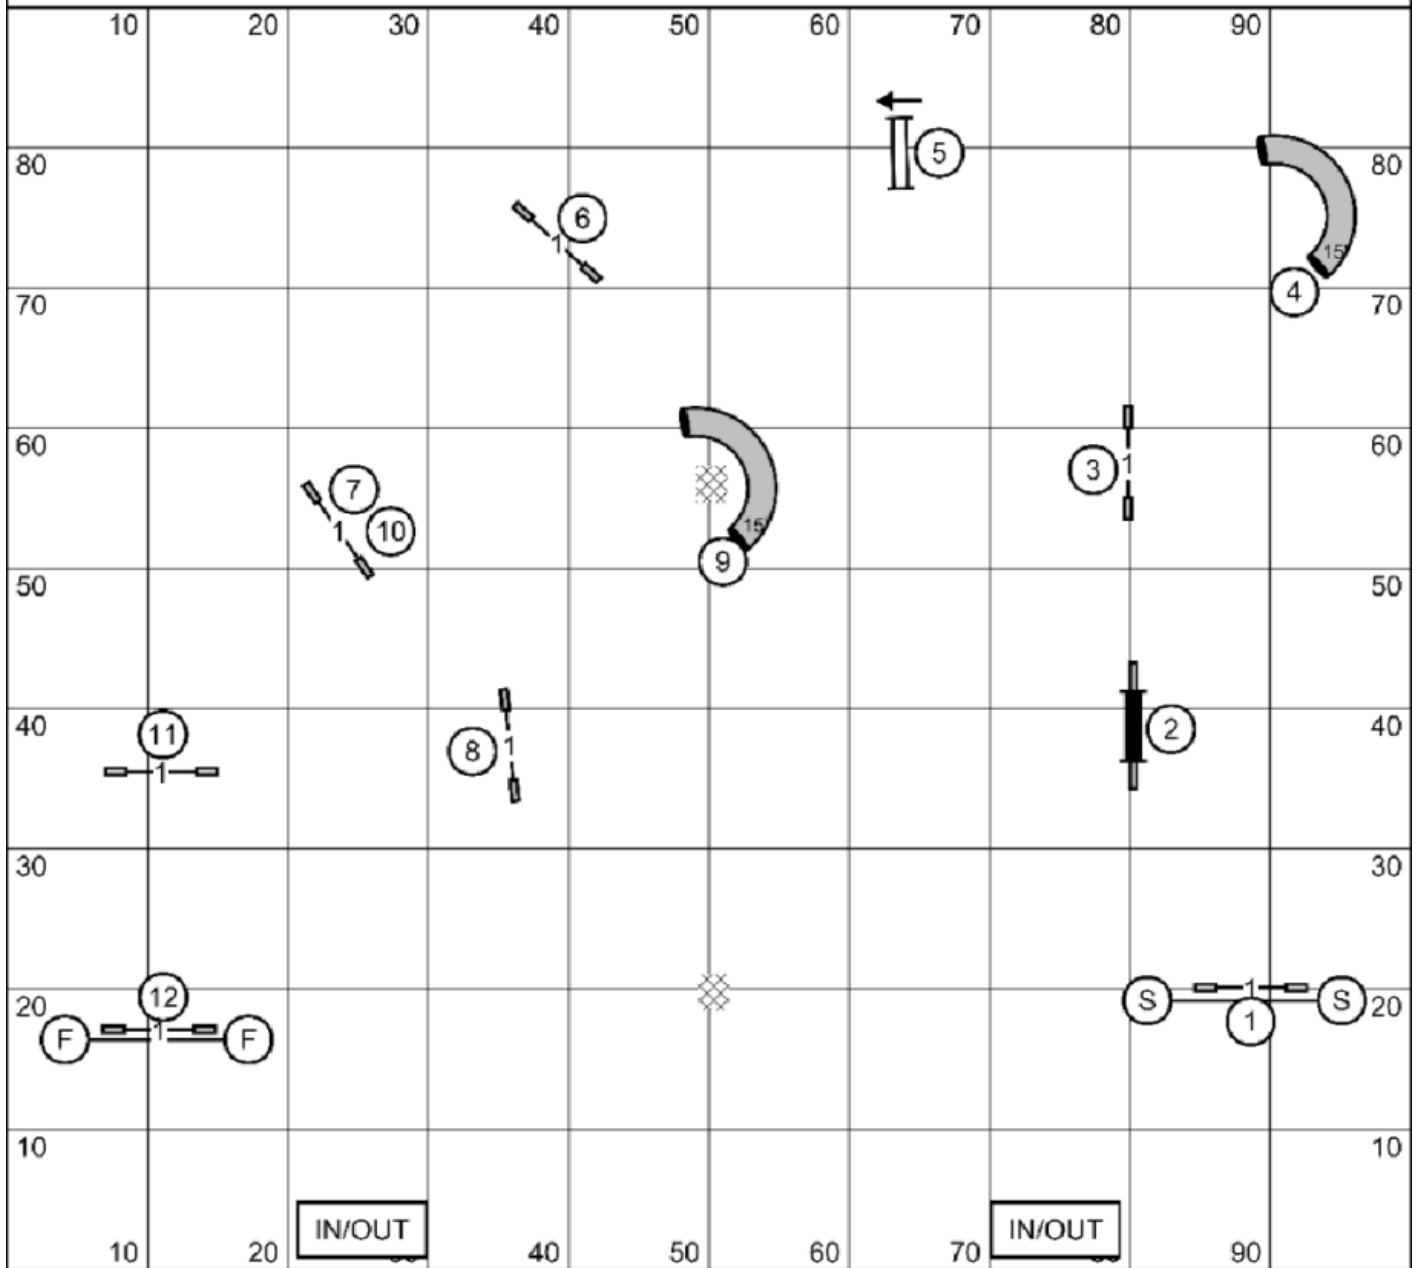

Jumpers Levels 3/5/C

Next Dog: Please enter the ring when the team ahead of you is at #14

Jumpers Levels 3/5/C
 Judged by: Mike Brownell
 June 21, 2026
 NINJA Dog Agility
 Spring Grove, IL

Jumpers Levels 1/2

Next Dog: Please enter the ring when the team ahead of you is at #9

Jumpers Levels 1/2
 Judged by: Mike Brownell
 June 21, 2026
 NINJA Dog Agility
 Spring Grove, IL

FullHouse Levels 1/2/3/5/C

Next Dog: Please enter the ring when the team ahead of you is heading for the finish