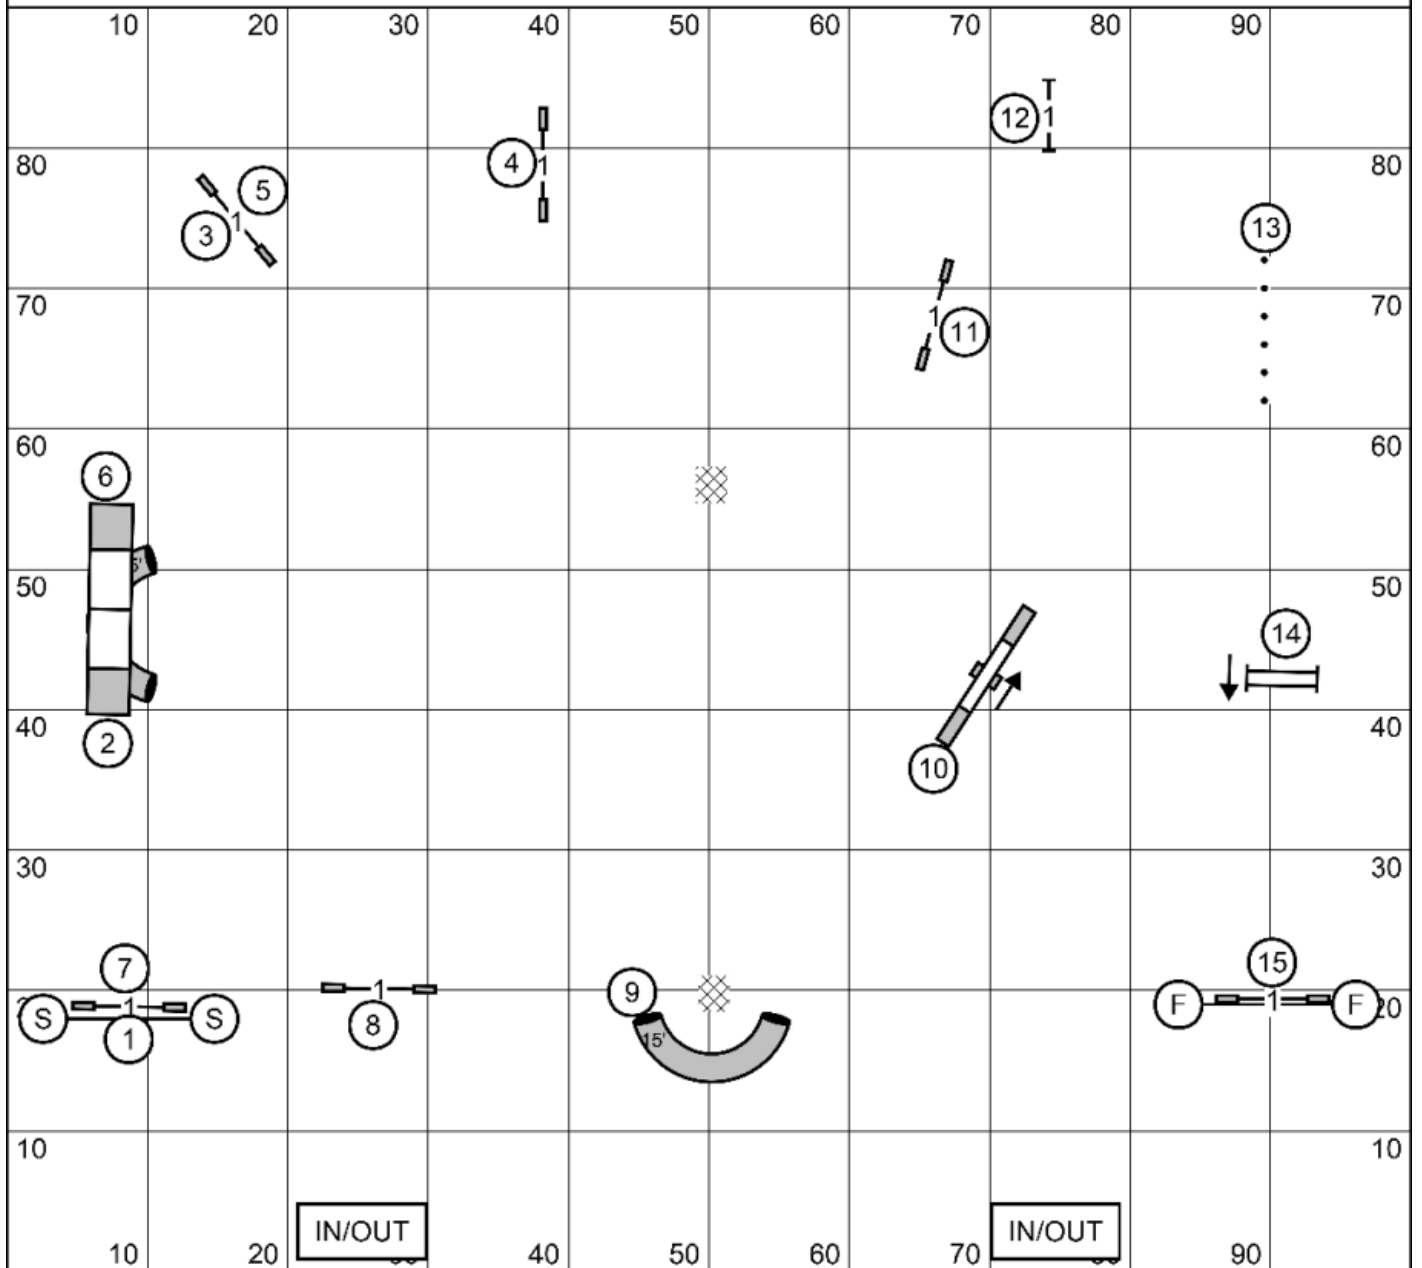

Standard Levels 5/C

IN/OUT

IN/OUT

Next Dog: Please enter the ring when the team ahead of you is at #16

Standard Levels 5/C
 Judged by: Mike Brownell
 June 20, 2026
 NINJA Dog Agility
 Spring Grove, IL

Standard Level 3

Next Dog: Please enter the ring when the team ahead of you is at #11

Standard Level 3
 Judged by: Mike Brownell
 June 20, 2026
 NINJA Dog Agility
 Spring Grove, IL

Standard Level 2

Next Dog: Please enter the ring when the team ahead of you is at #11