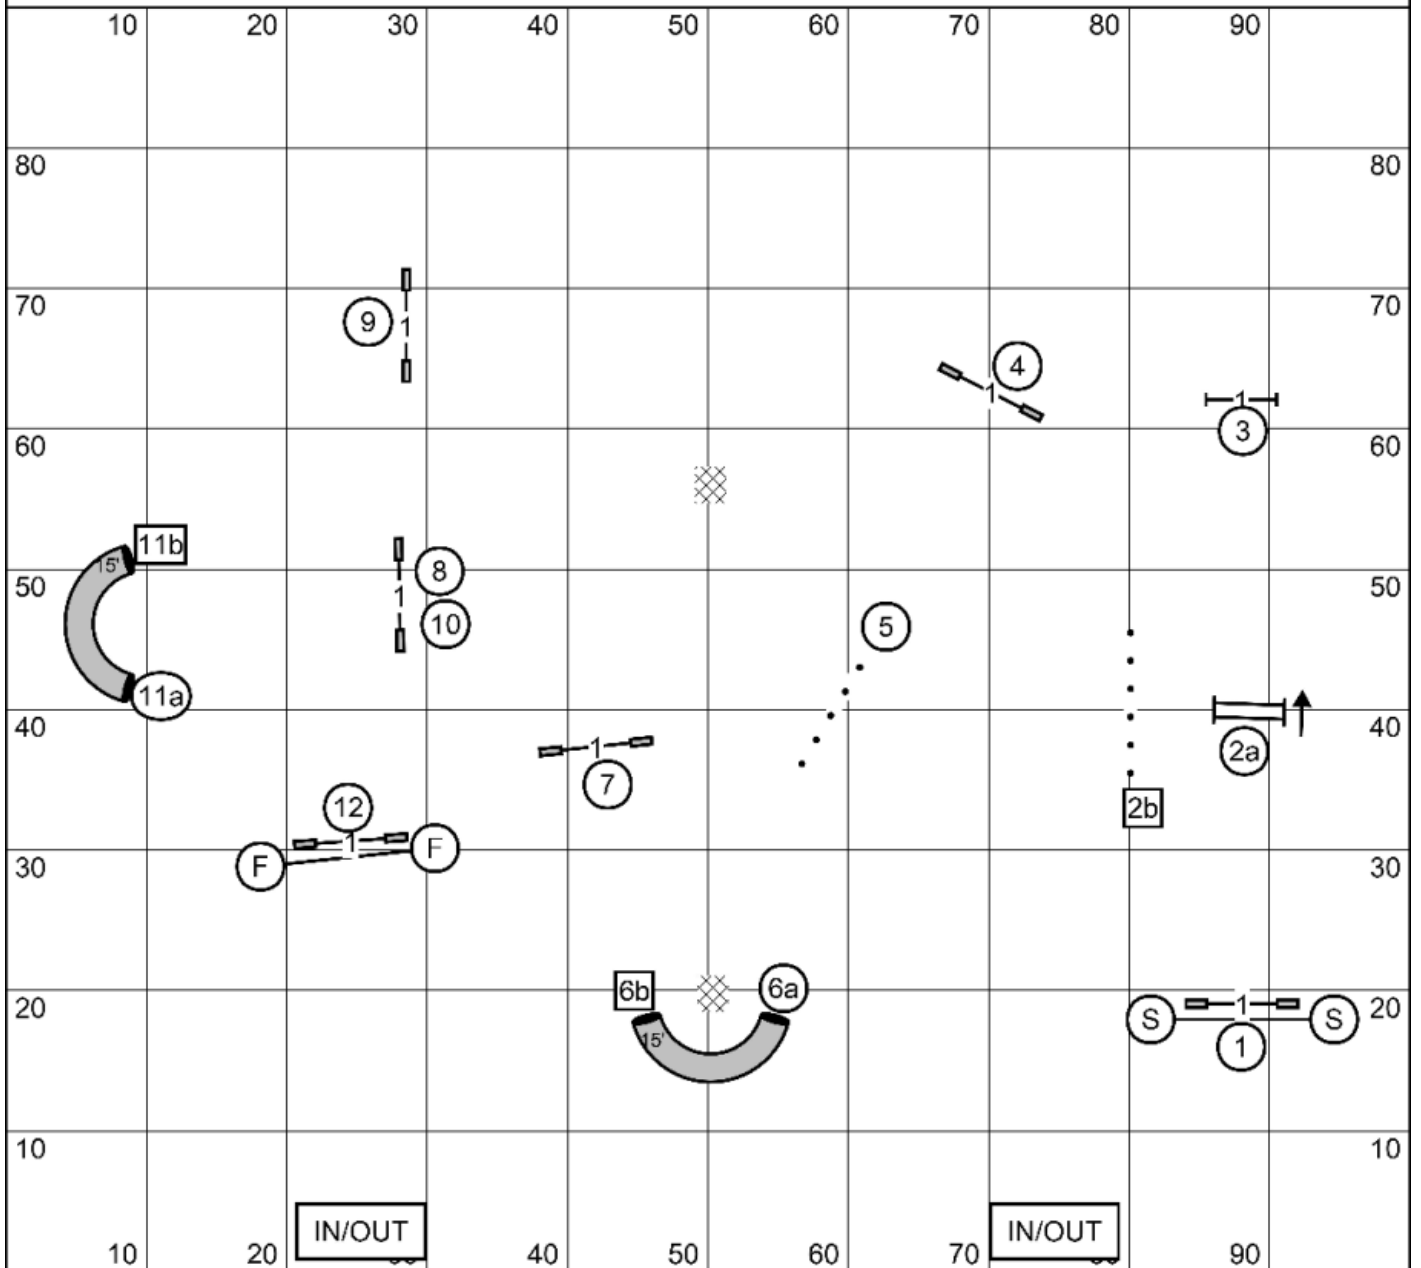

Wildcard Levels 3/5/C

Next Dog: Please enter the ring when the team ahead of you is at #9

Wildcard Levels 3/5/C
 Judged by: Mike Brownell
 June 20, 2026
 NINJA Dog Agility
 Spring Grove, IL

Wildcard Levels 1/2