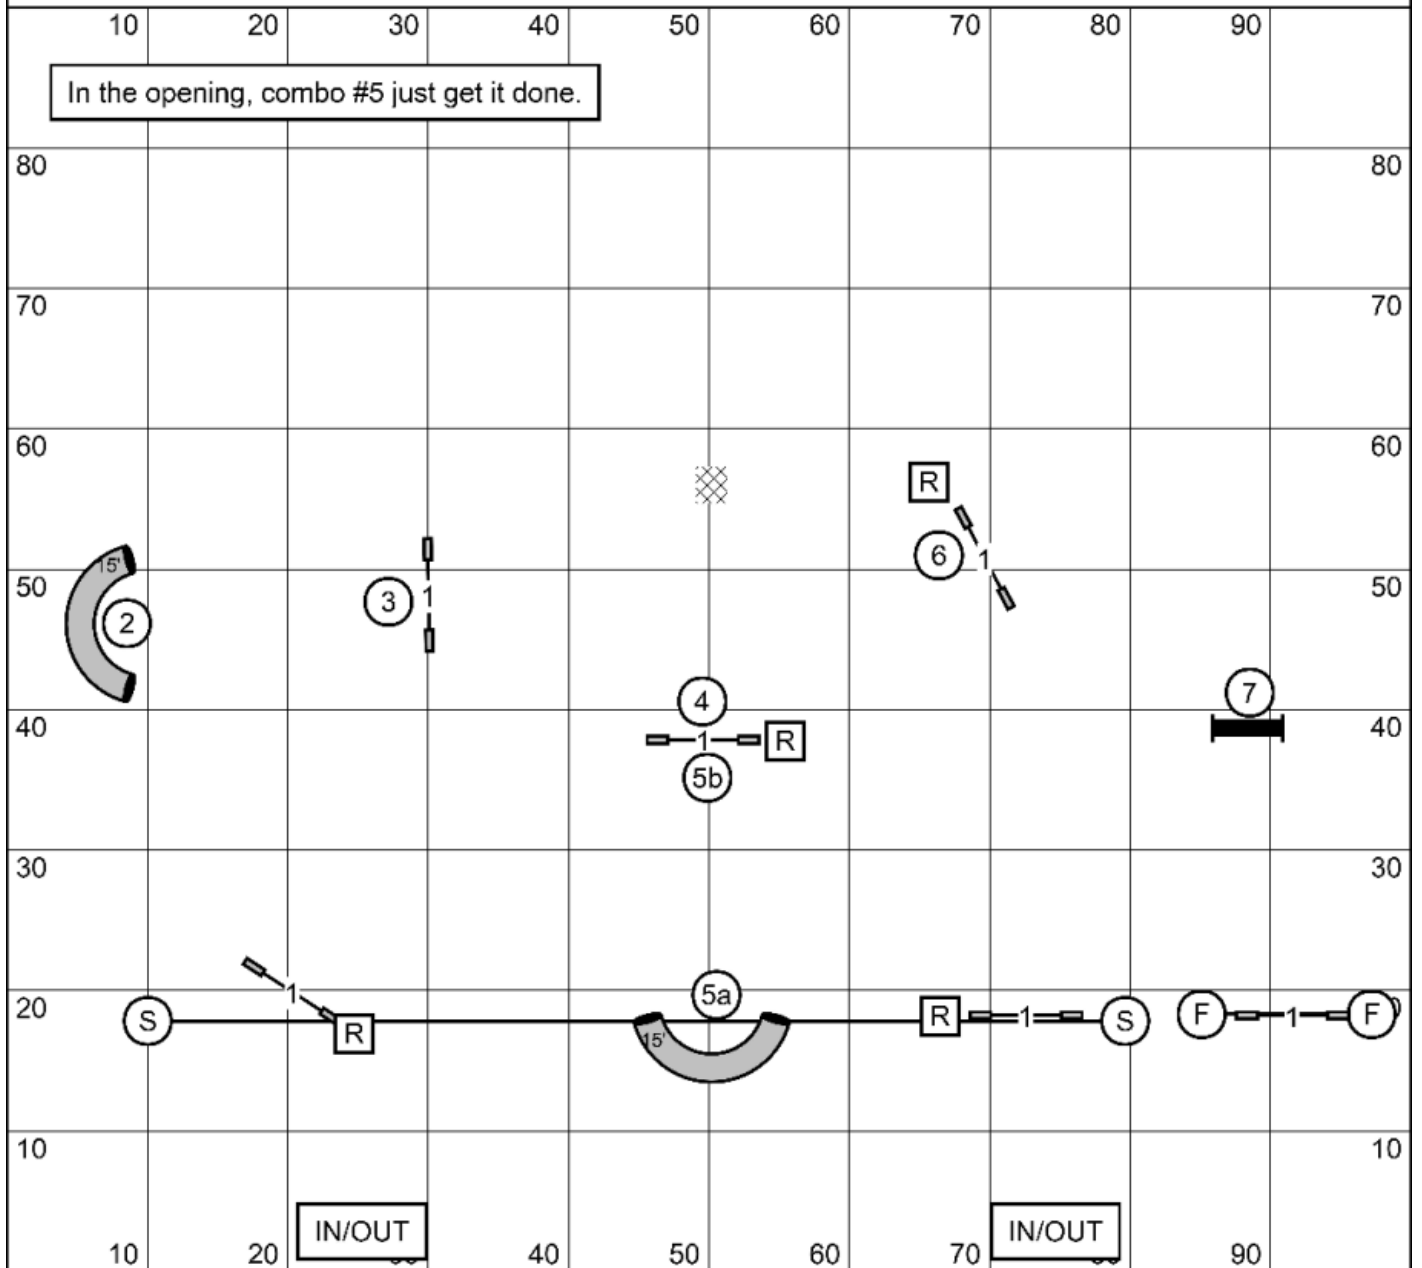

Snooker Levels 1/2

In the opening, combo #5 just get it done.

Next Dog: Please enter the ring when the team ahead of you is at #6 in the closing

Snooker Levels 1/2
Judged by: Mike Brownell
June 20, 2026
NINJA Dog Agility
Spring Grove, IL

Start & Finish are bi-directional