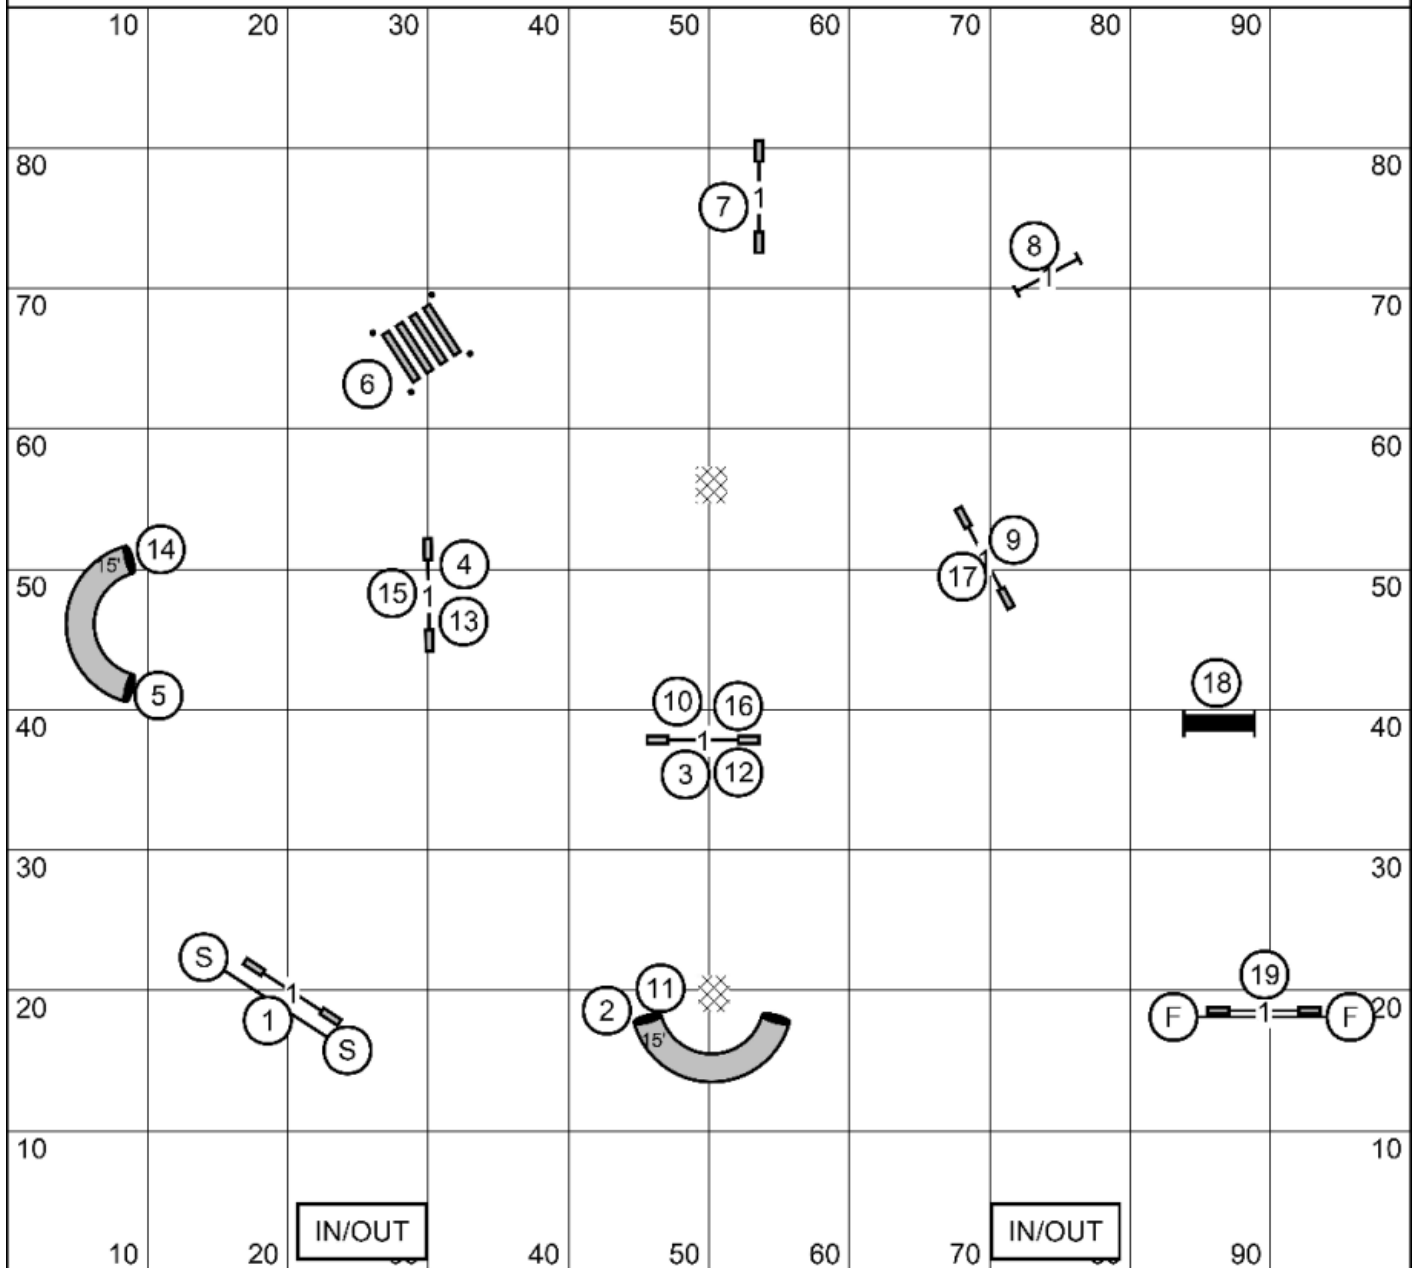

Jumpers Levels 3/5/C

Next Dog: Please enter the ring when the team ahead of you is at #17

Jumpers Levels 3/5/C
Judged by: Mike Brownell
June 20, 2026
NINJA Dog Agility
Spring Grove, IL