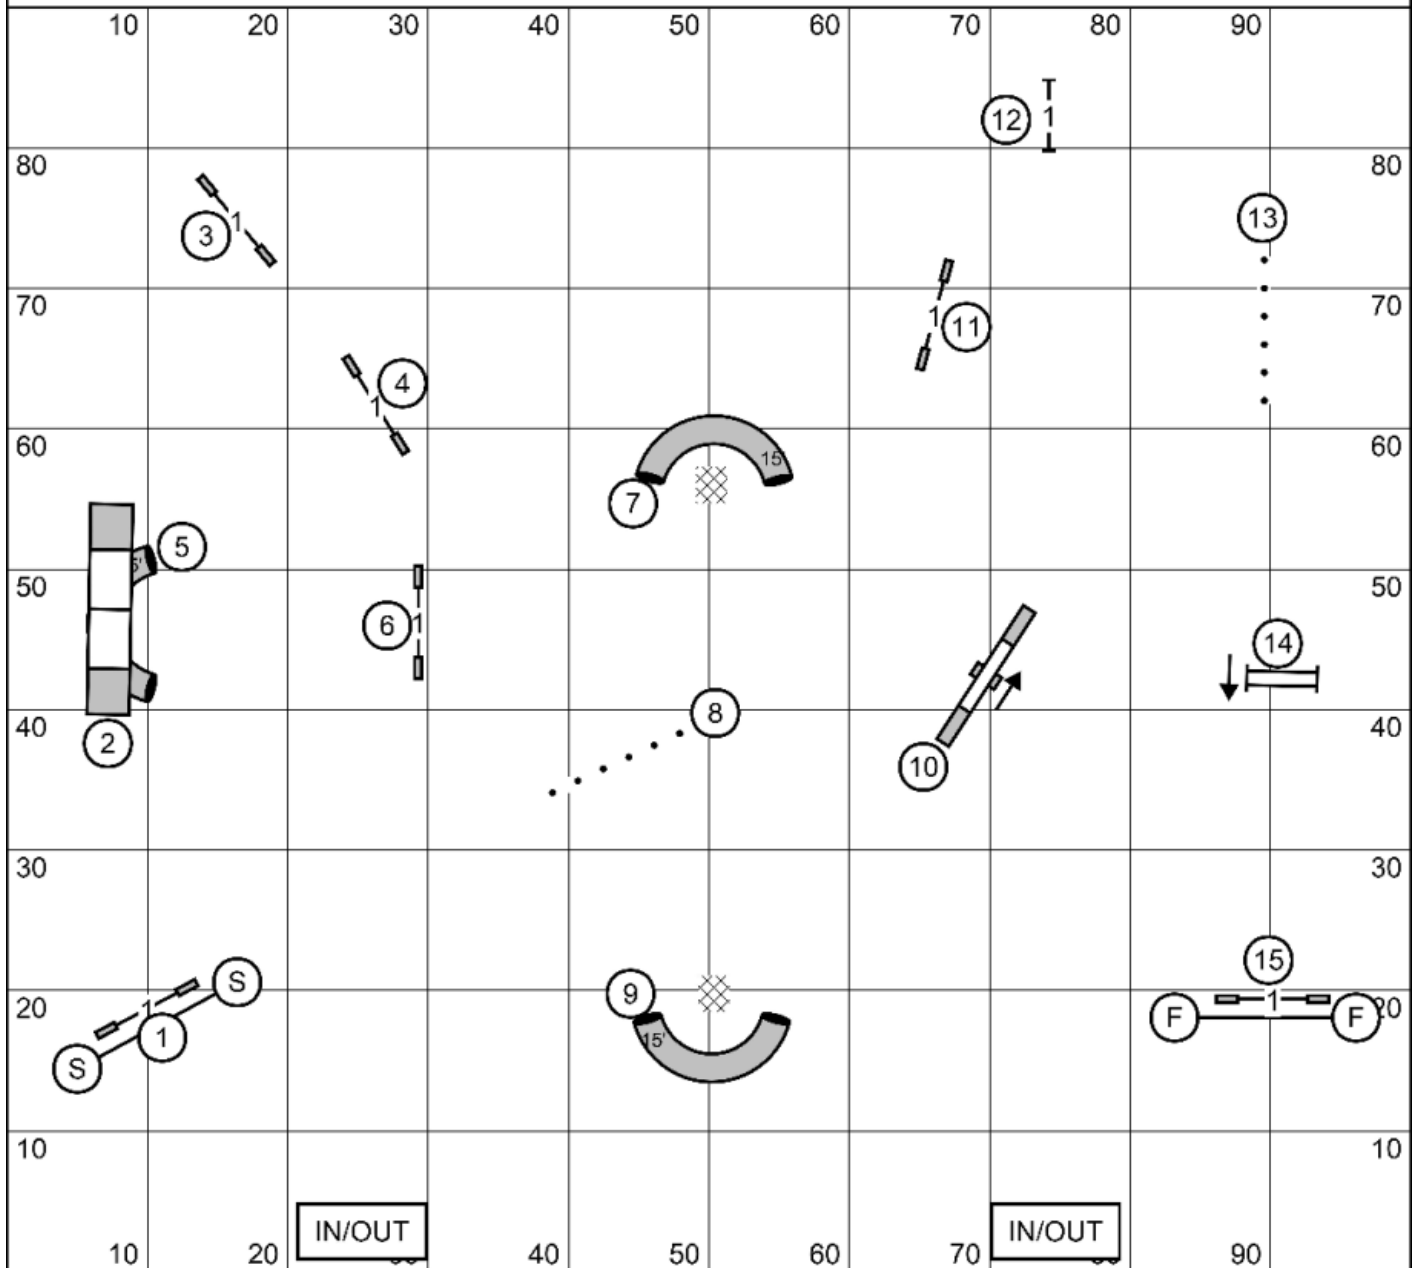

Standard Levels 5/C

IN/OUT

IN/OUT

Next Dog: Please enter the ring when the team ahead of you is at #16

Standard Levels 5/C
 Judged by: Mike Brownell
 June 20, 2026
 NINJA Dog Agility
 Spring Grove, IL

Standard Level 3

Next Dog: Please enter the ring when the team ahead of you is at #11

Standard Level 3
 Judged by: Mike Brownell
 June 20, 2026
 NINJA Dog Agility
 Spring Grove, IL

Standard Level 2

Next Dog: Please enter the ring when the team ahead of you is at #11