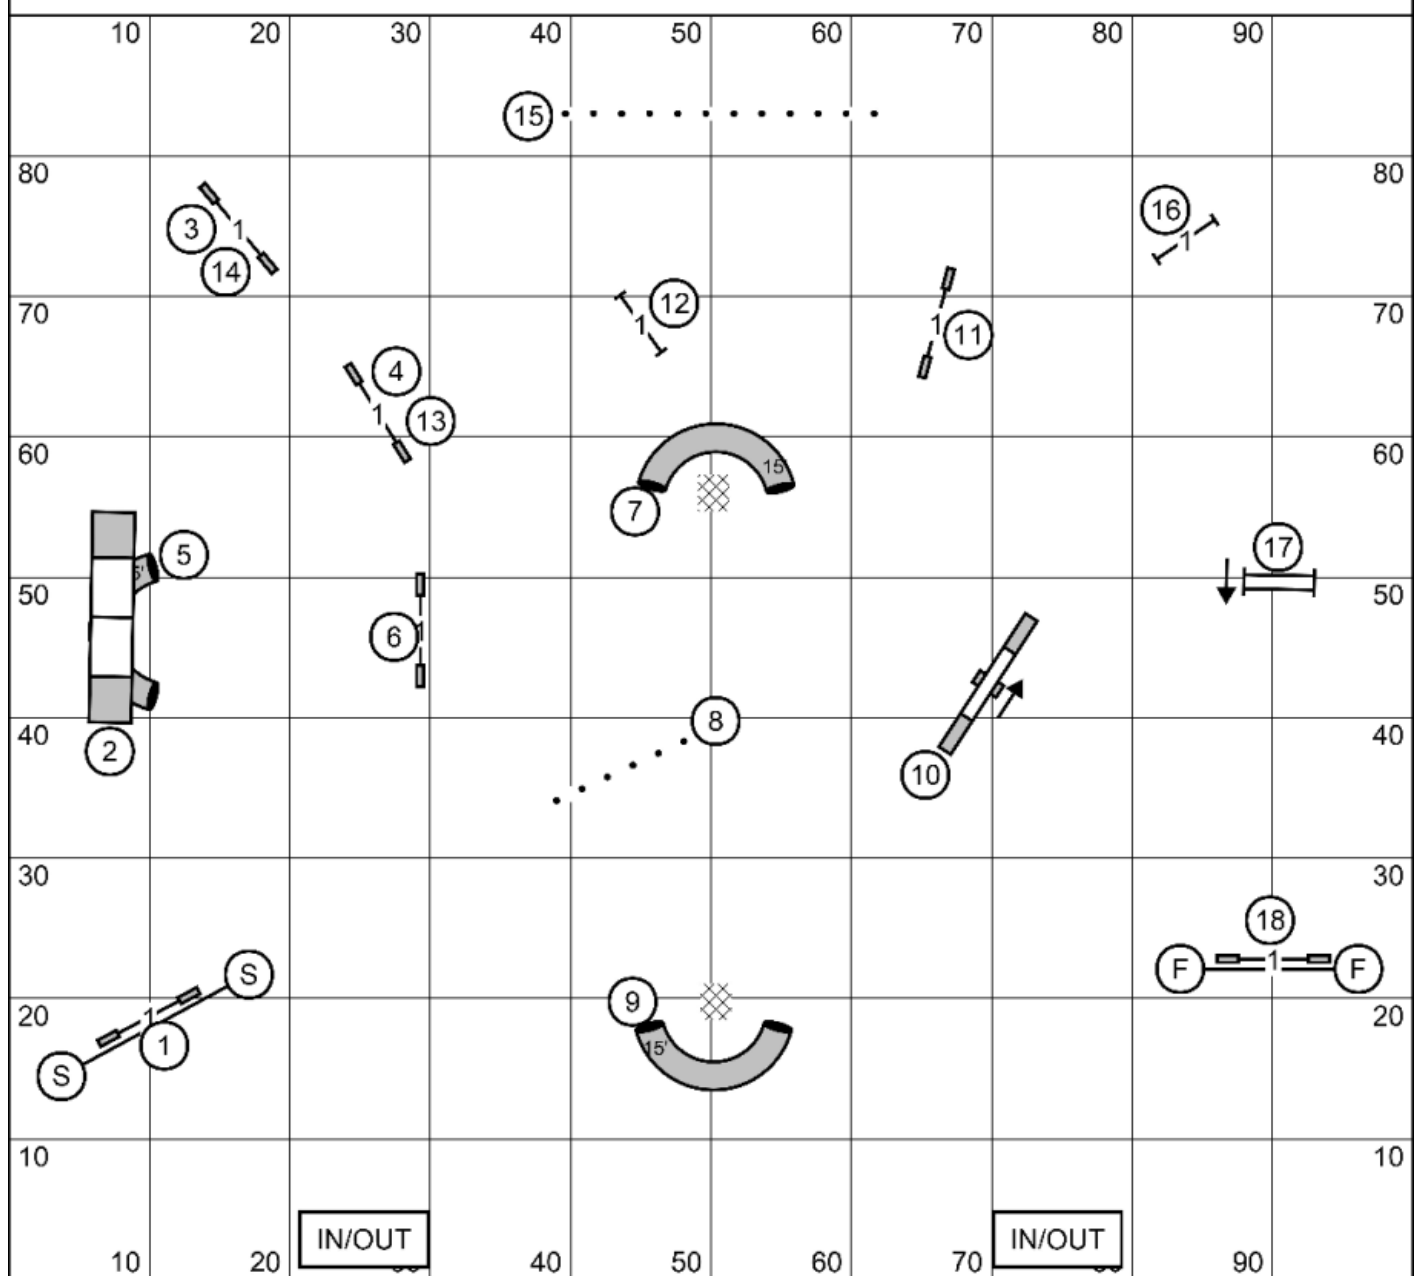

Standard Levels 5/C

IN/OUT

IN/OUT

Next Dog: Please enter the ring when the team ahead of you is at #16

Standard Levels 5/C
 Judged by: Mike Brownell
 June 20, 2026
 NINJA Dog Agility
 Spring Grove, IL

Standard Level 3

Next Dog: Please enter the ring when the team ahead of you is at #11

Standard Level 3
 Judged by: Mike Brownell
 June 20, 2026
 NINJA Dog Agility
 Spring Grove, IL

Standard Level 2

Next Dog: Please enter the ring when the team ahead of you is at #11