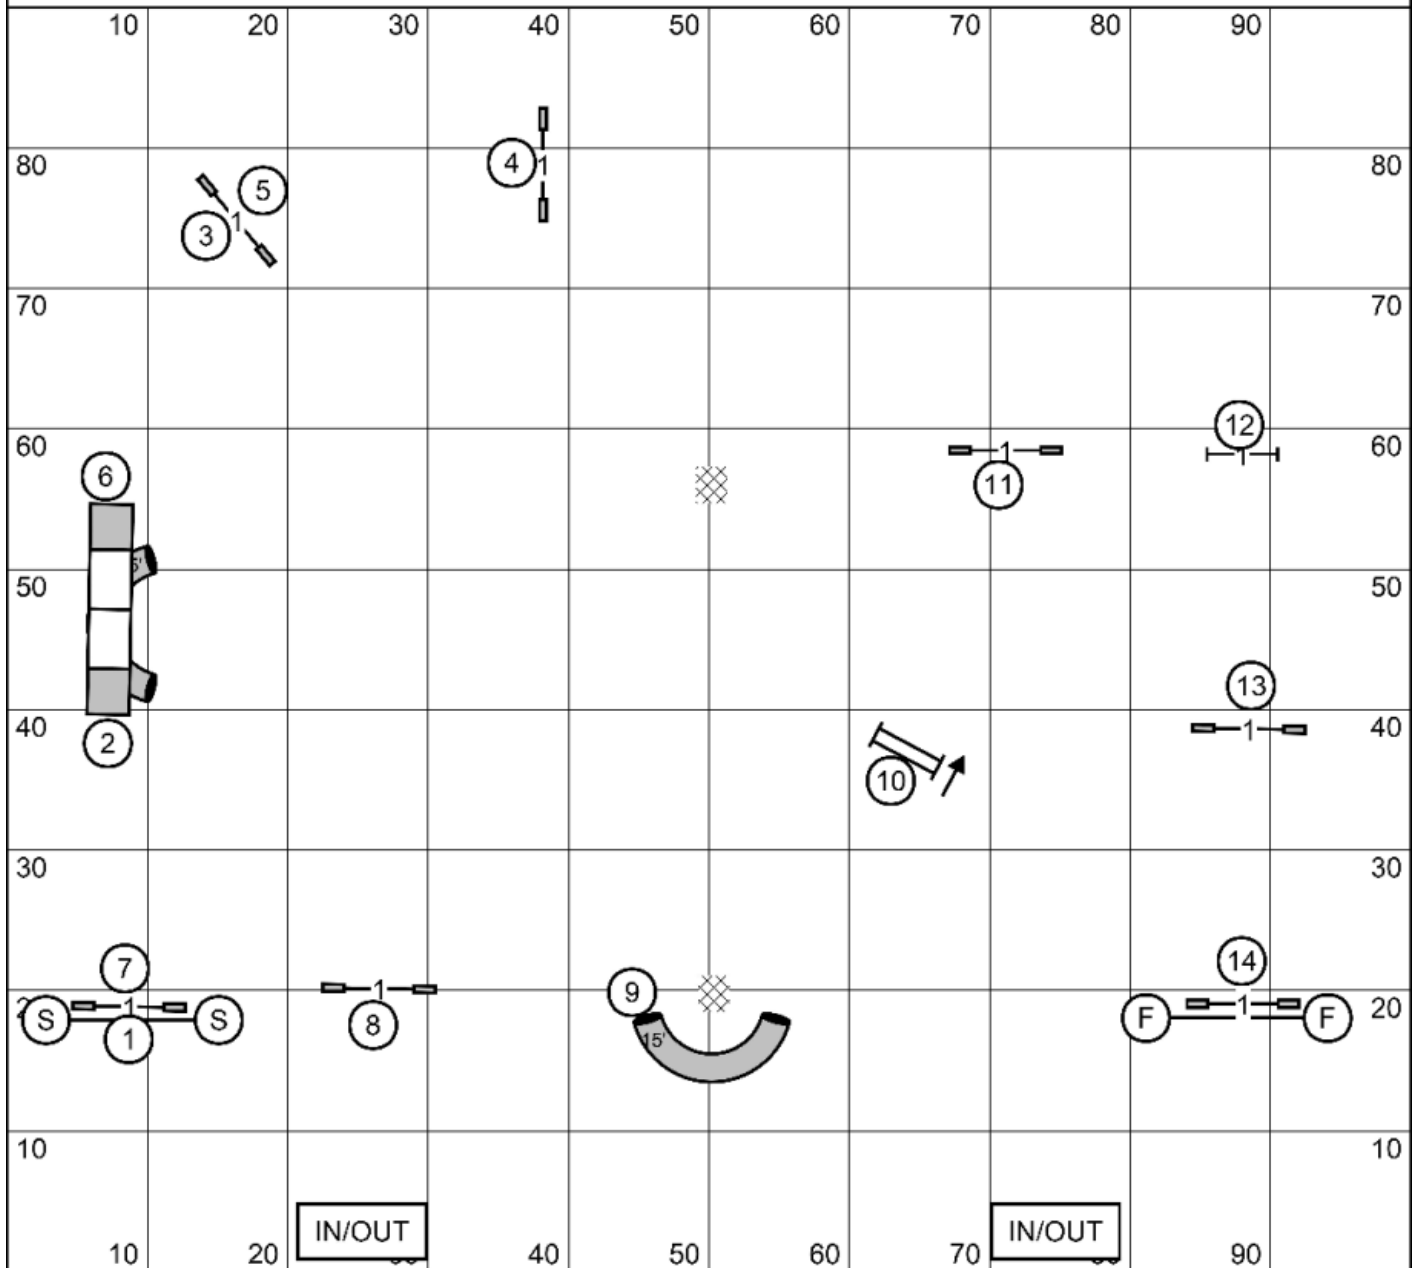

Standard Level 1

Next Dog: Please enter the ring when the team ahead of you is at #11

Standard Level 1
Judged by: Mike Brownell
June 20, 2026
NINJA Dog Agility
Spring Grove, IL