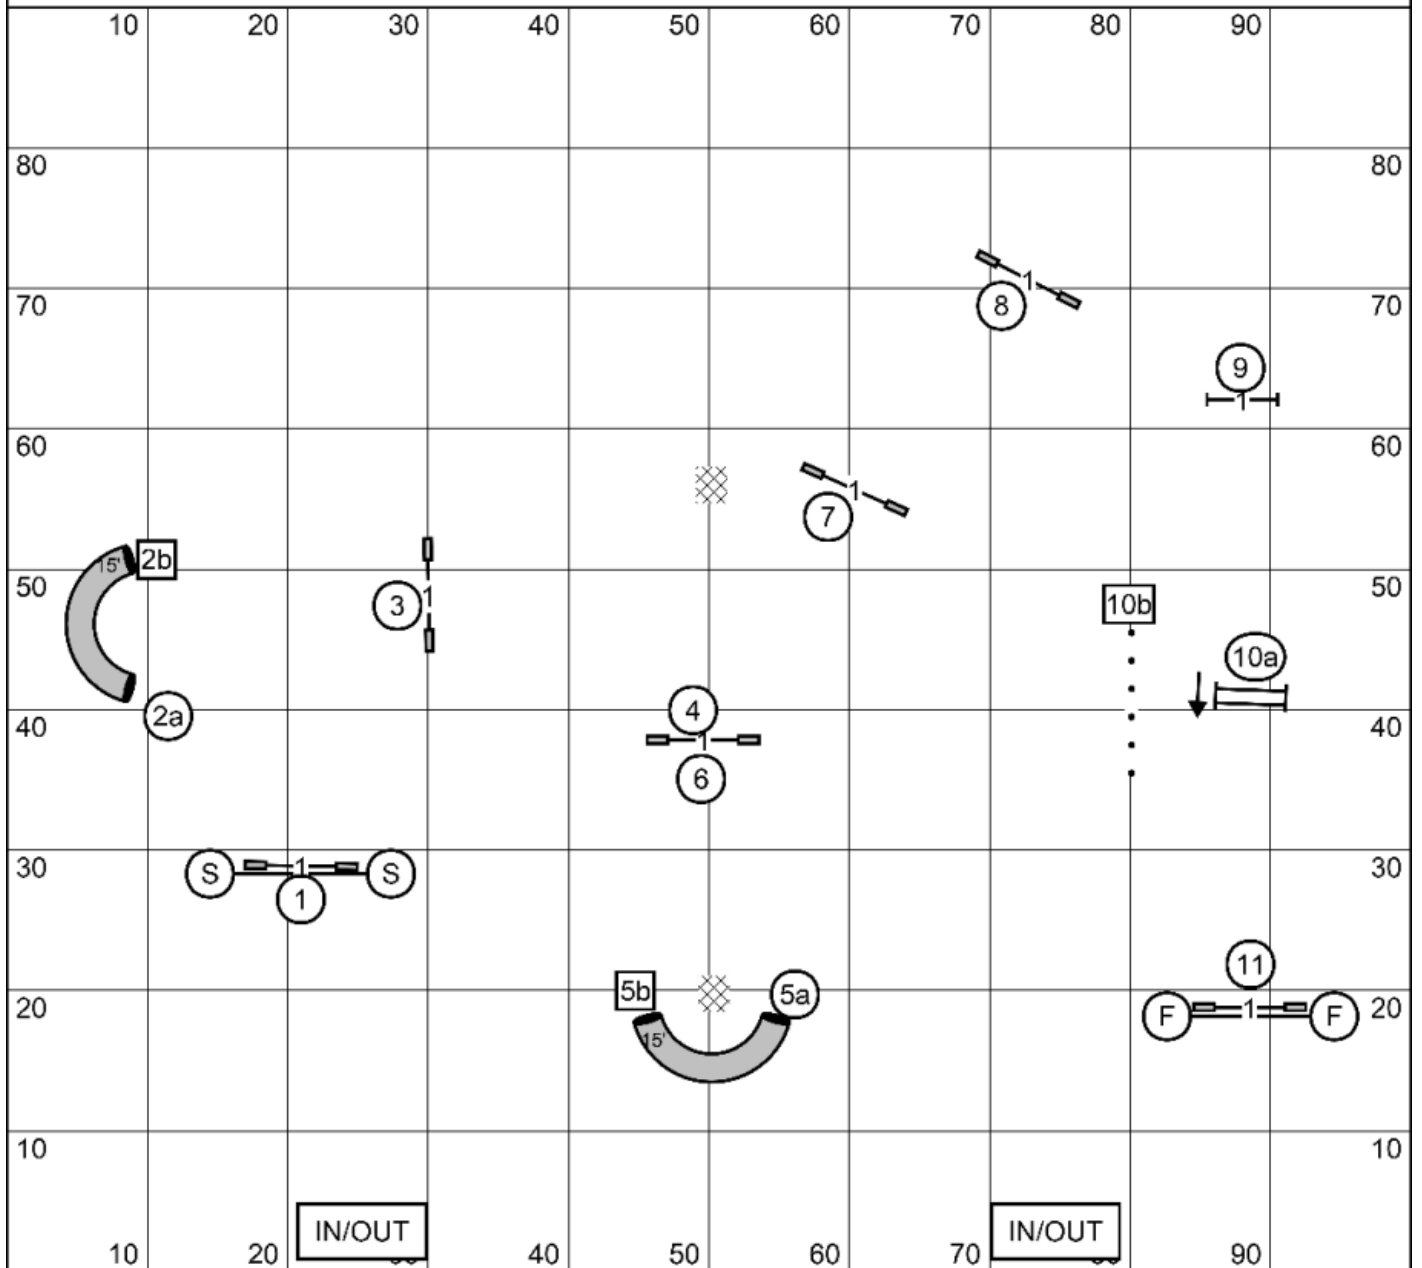

Wildcard Levels 3/5/C

Next Dog: Please enter the ring when the team ahead of you is at #9

Wildcard Levels 3/5/C
 Judged by: Mike Brownell
 June 20, 2026
 NINJA Dog Agility
 Spring Grove, IL

Wildcard Levels 1/2