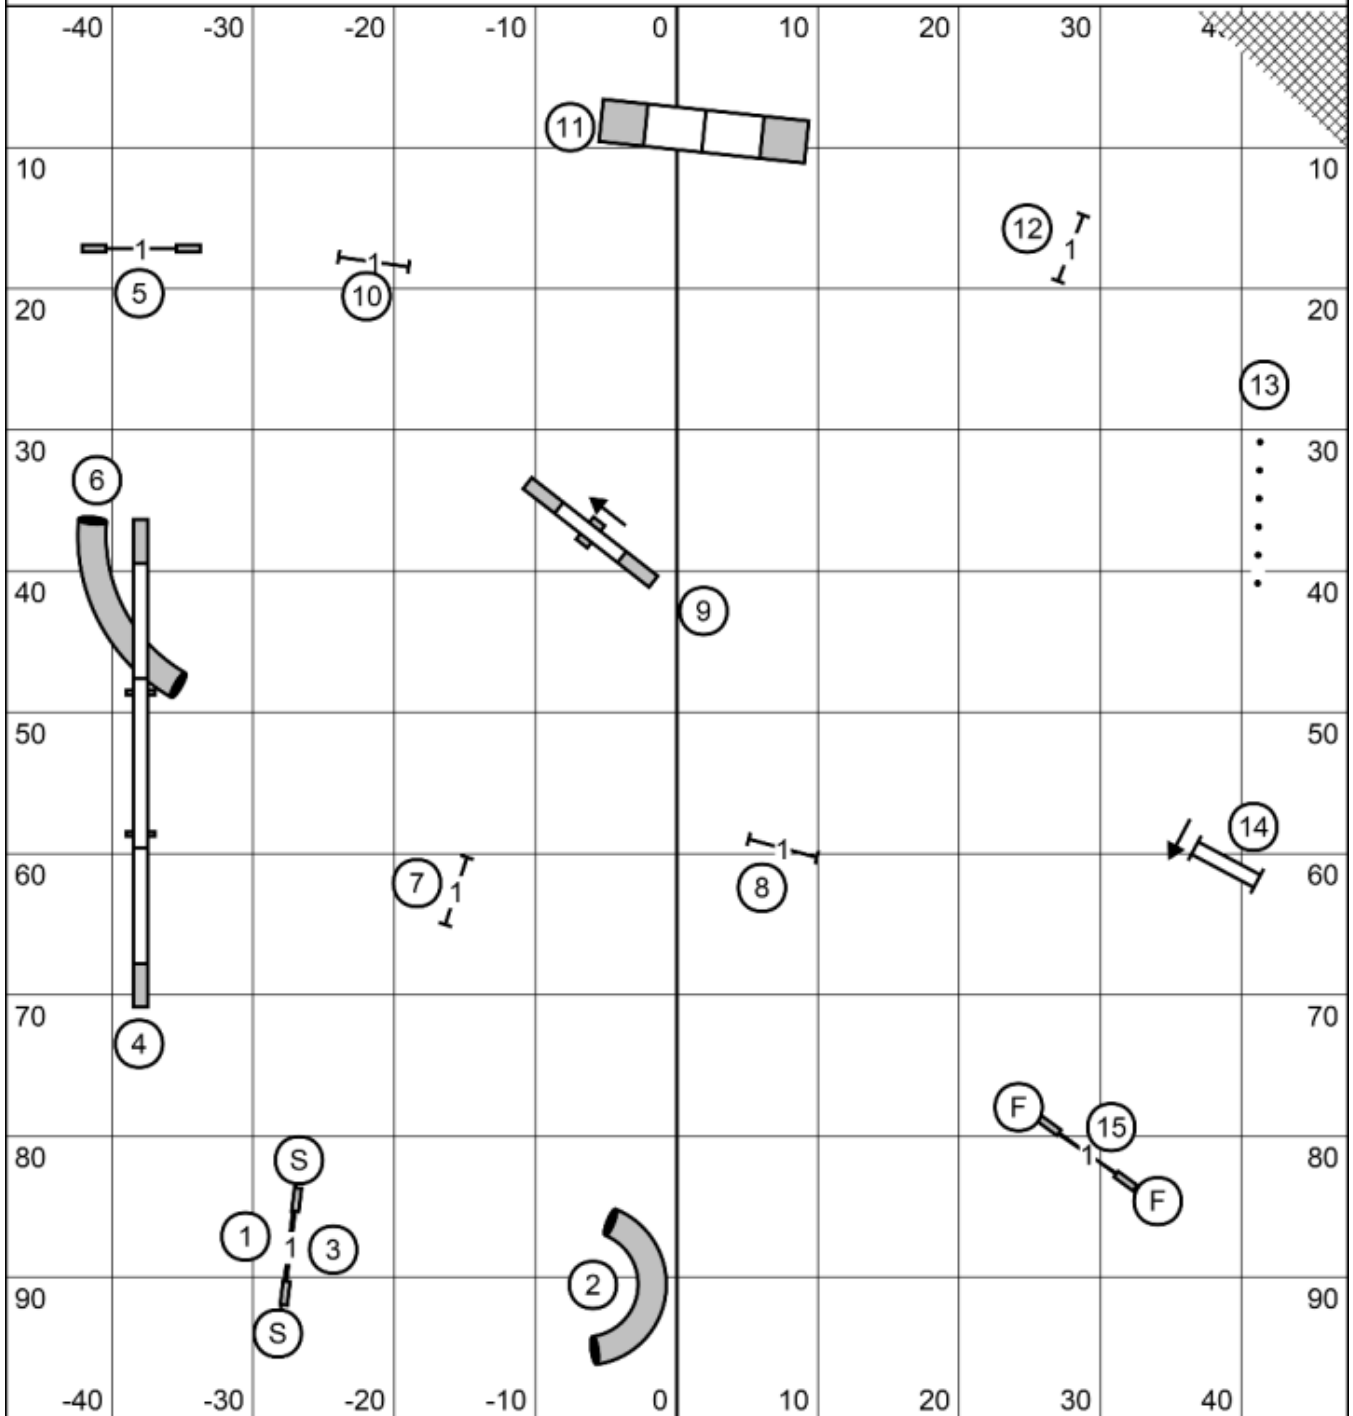

FRIDAY

Standard Level 3 DD

Enter / Exit

Standard Level 3 DD
Judged by: Dan Roy
Friday, June 19, 2026
Top Dog Club
Olympia, WA

Enter / Exit

FRIDAY

Standard Level 2 DD

Enter / Exit

Standard Level 2 DD
Judged by: Dan Roy
Friday, June 19, 2026
Top Dog Club
Olympia, WA

Enter / Exit

FRIDAY

Standard Level 1 DD

Enter / Exit

Standard Level 1 DD
 Judged by: Dan Roy
 Friday, June 19, 2026
 Top Dog Club
 Olympia, WA