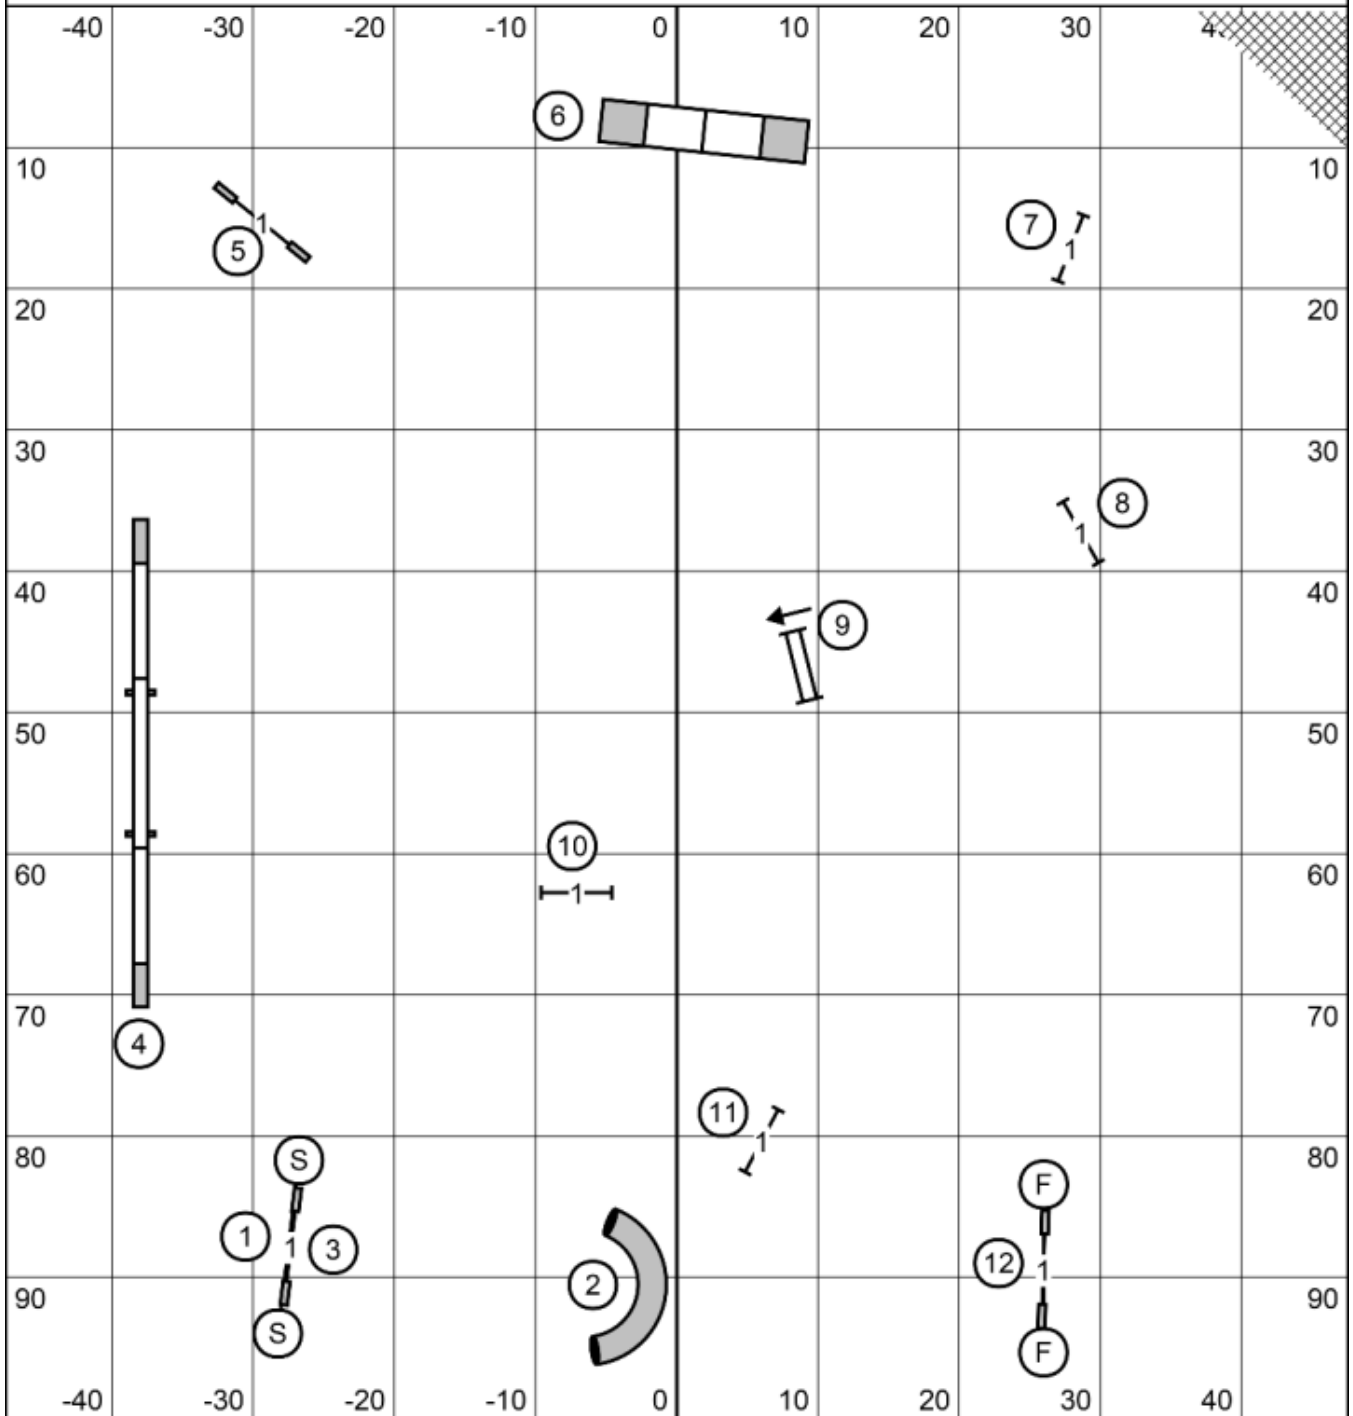

FRIDAY

Standard Level 3 DD

Enter / Exit

Standard Level 3 DD
Judged by: Dan Roy
Friday, June 19, 2026
Top Dog Club
Olympia, WA

Enter / Exit

FRIDAY

Standard Level 2 DD

Enter / Exit

Standard Level 2 DD
Judged by: Dan Roy
Friday, June 19, 2026
Top Dog Club
Olympia, WA

Enter / Exit

FRIDAY

Standard Level 1 DD

Enter / Exit

Standard Level 1 DD
 Judged by: Dan Roy
 Friday, June 19, 2026
 Top Dog Club
 Olympia, WA