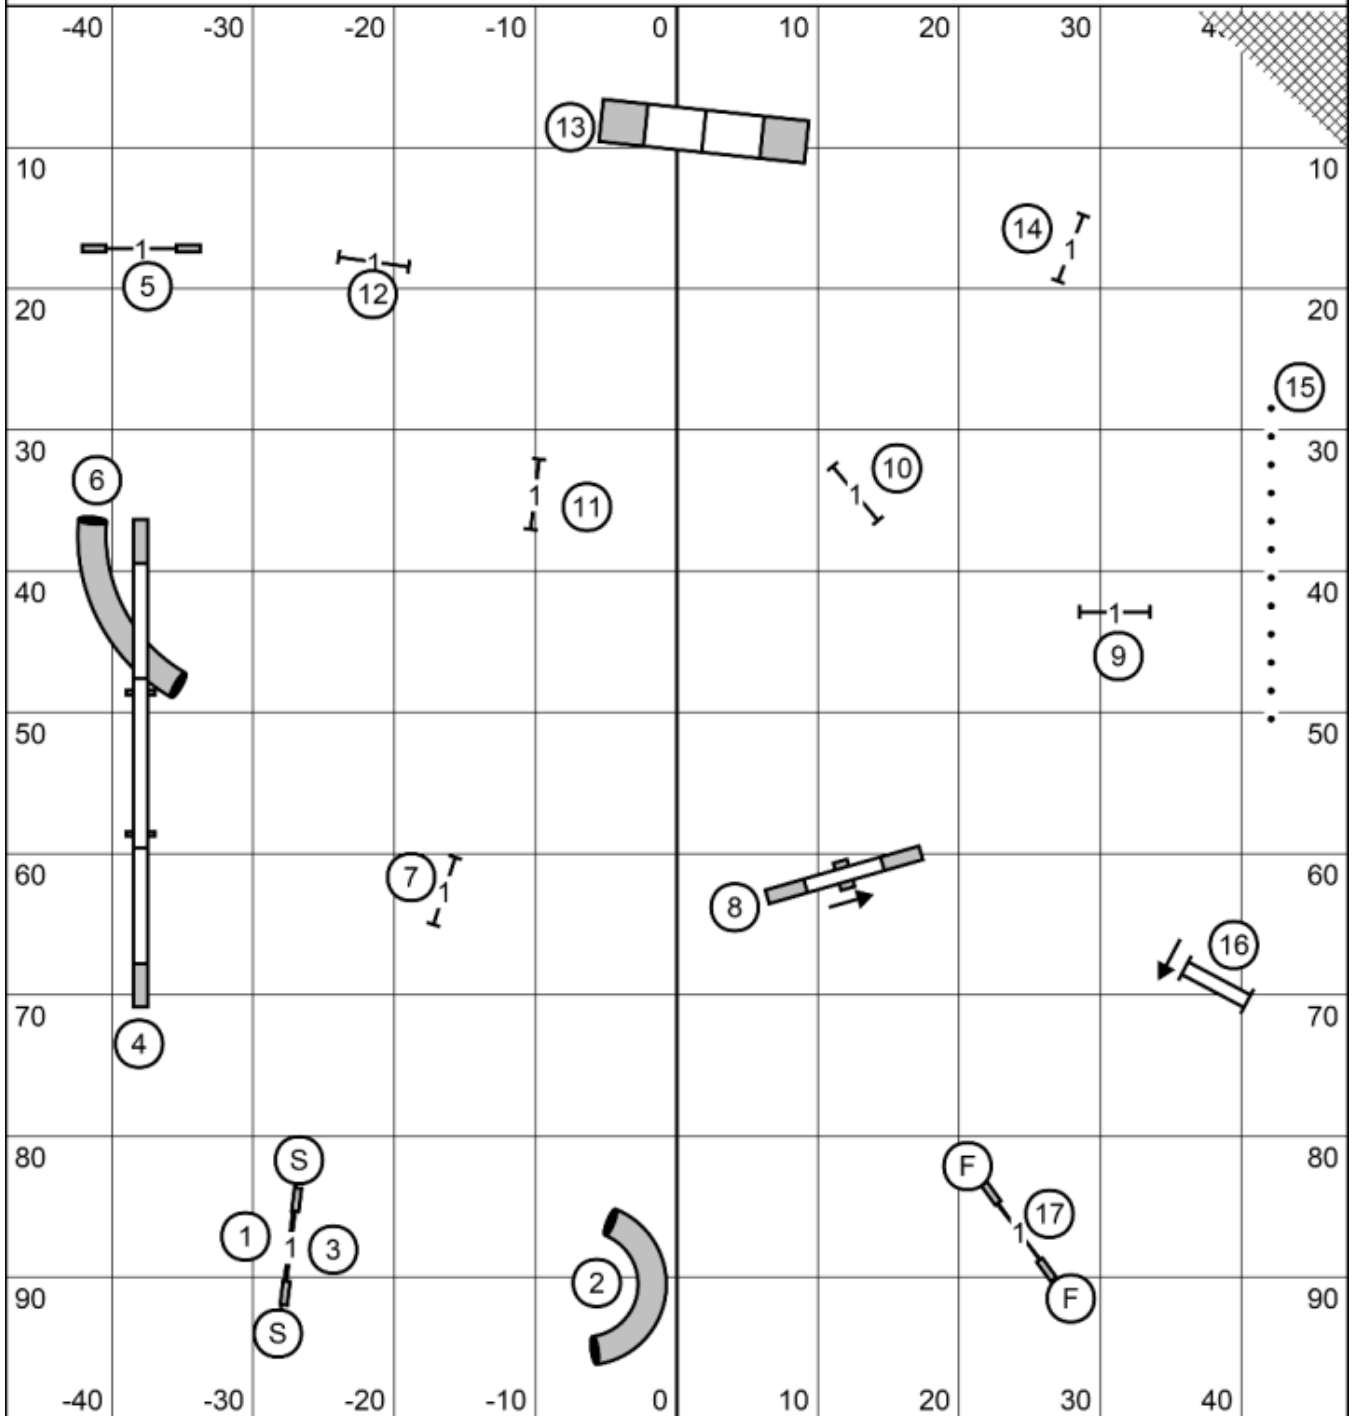

FRIDAY

Standard Level 3 DD

Enter / Exit

Standard Level 3 DD
Judged by: Dan Roy
Friday, June 19, 2026
Top Dog Club
Olympia, WA

Enter / Exit

FRIDAY

Standard Level 2 DD

Enter / Exit

Standard Level 2 DD
Judged by: Dan Roy
Friday, June 19, 2026
Top Dog Club
Olympia, WA

Enter / Exit

FRIDAY

Standard Level 1 DD

Enter / Exit

Standard Level 1 DD
 Judged by: Dan Roy
 Friday, June 19, 2026
 Top Dog Club
 Olympia, WA