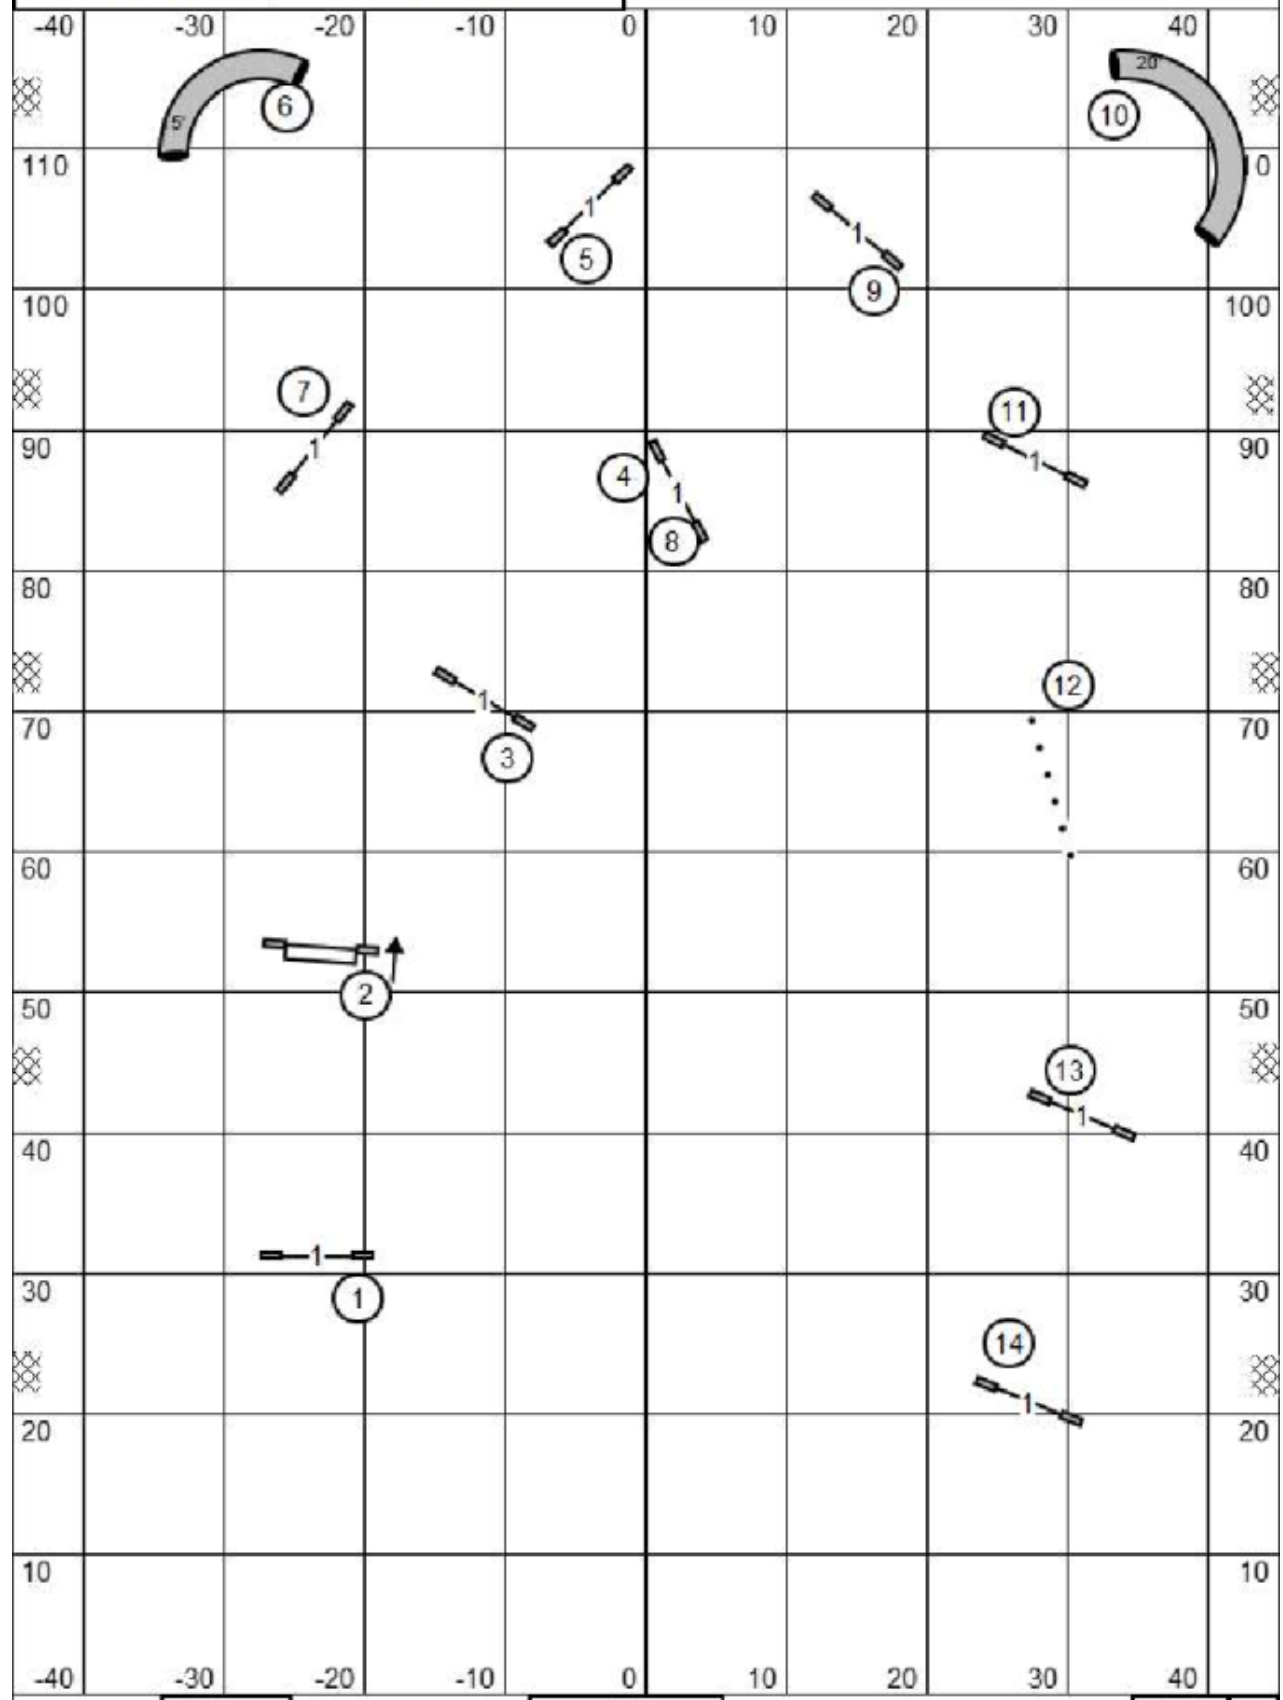

Heartland Dog Club of Florida
Sunday June 21, 2026 Bratty Paws Dog Plex
Punta Gorda, FL Ben Gibbs

NOVICE JWW

ENTER   Timer/Scribe   EXIT   L