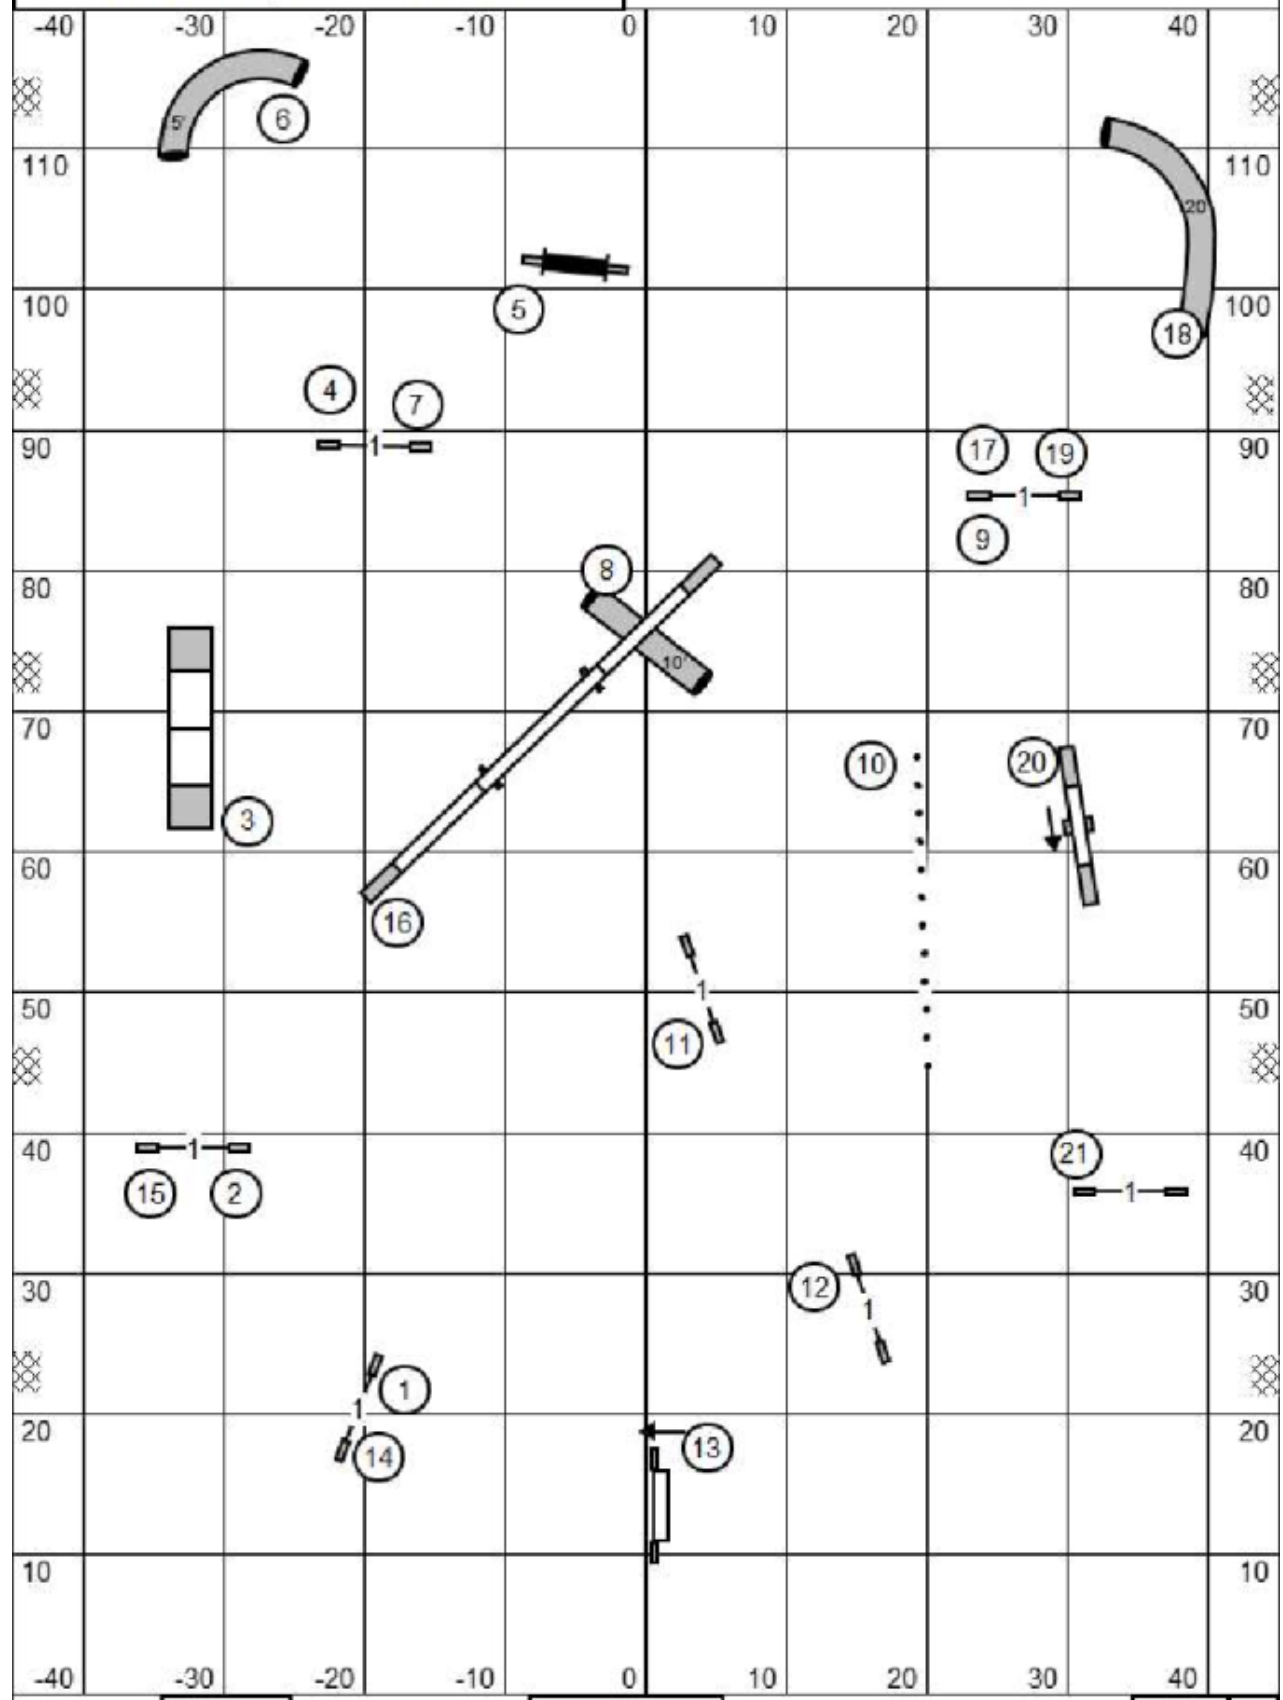

Heartland Dog Club of Florida
Sunday June 21, 2026 Bratty Paws Dog Plex
Punta Gorda, FL Ben Gibbs

PREMIER STD

ENTER   Timer/Scribe   EXIT   L