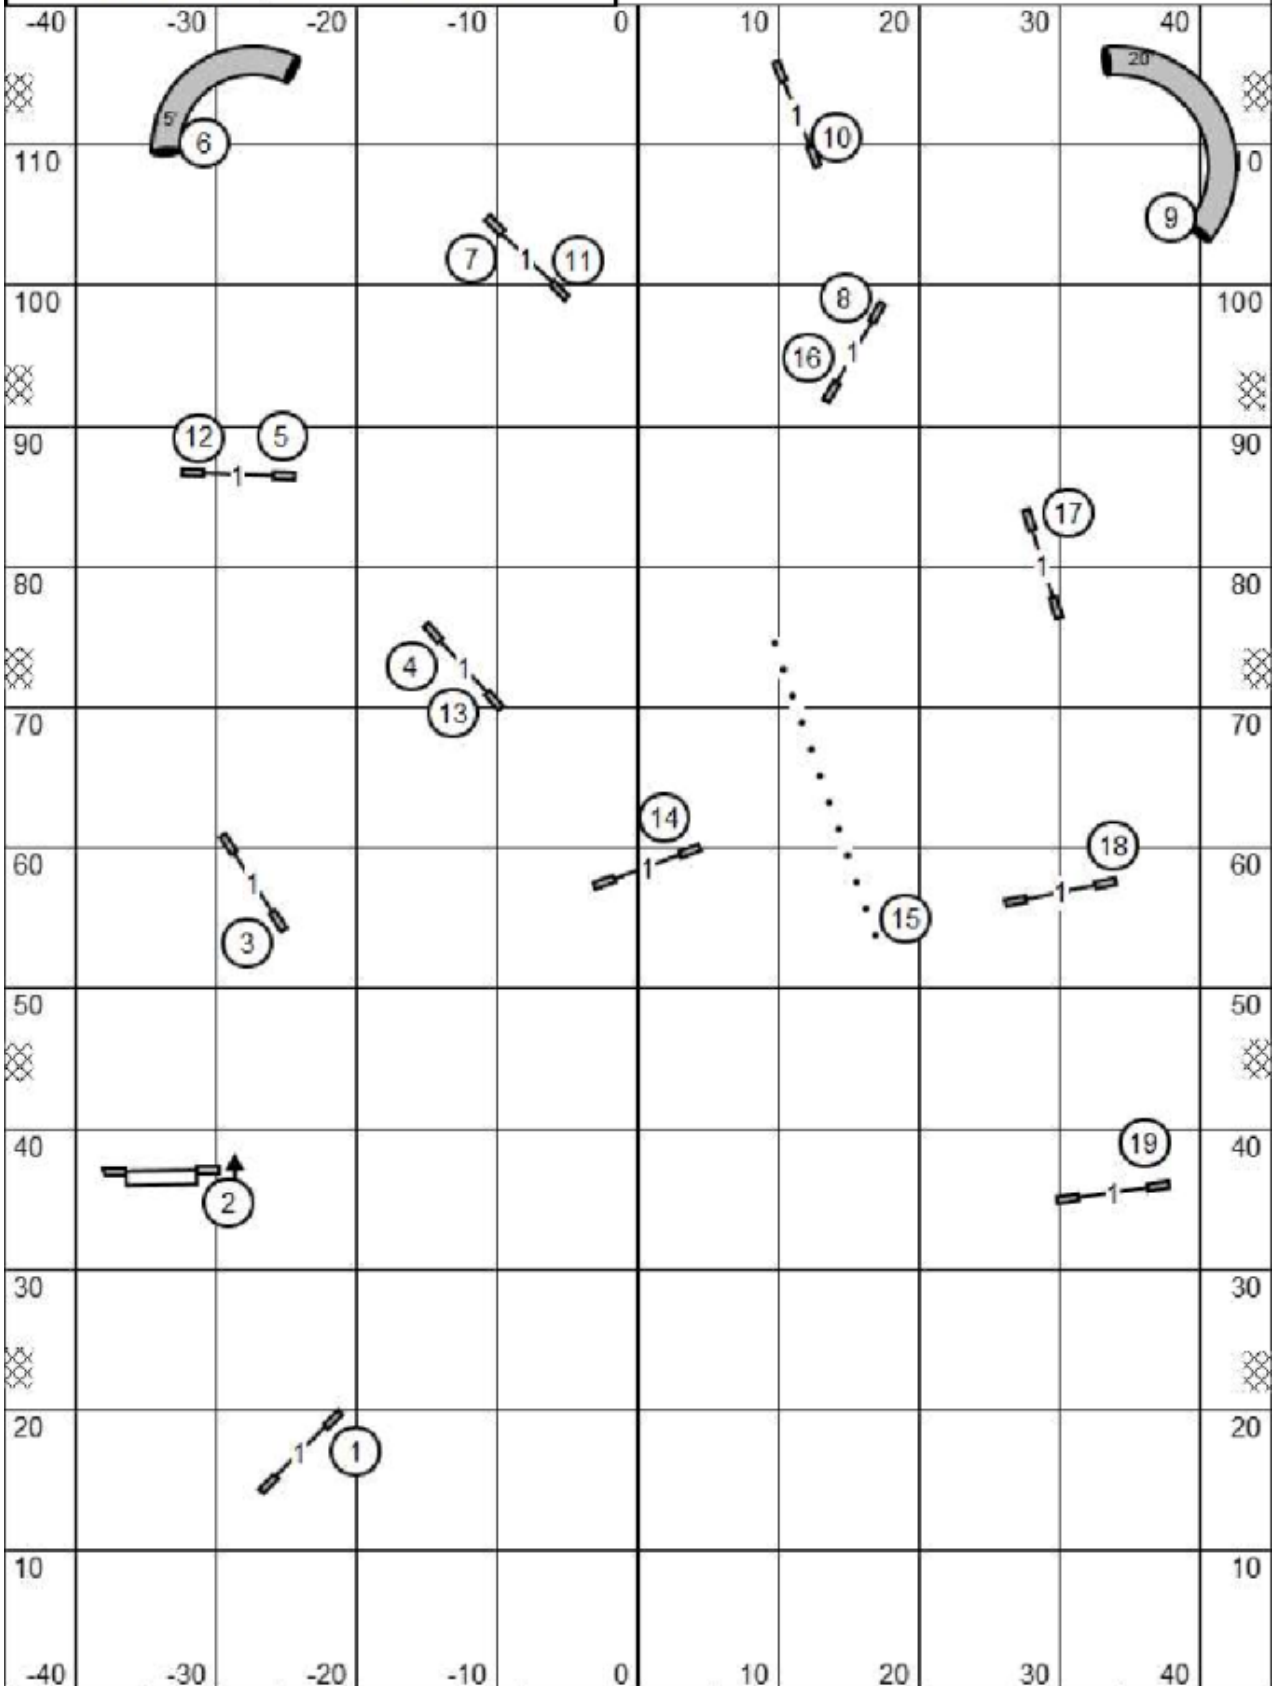

# PREMIER JWW

ENTER	Timer/Scribe	EXIT	L
-------	--------------	------	---

Heartland Dog Club of Florida  
 Sunday June 21, 2026 Bratty Paws Dog Plex  
 Punta Gorda, FL Ben Gibbs