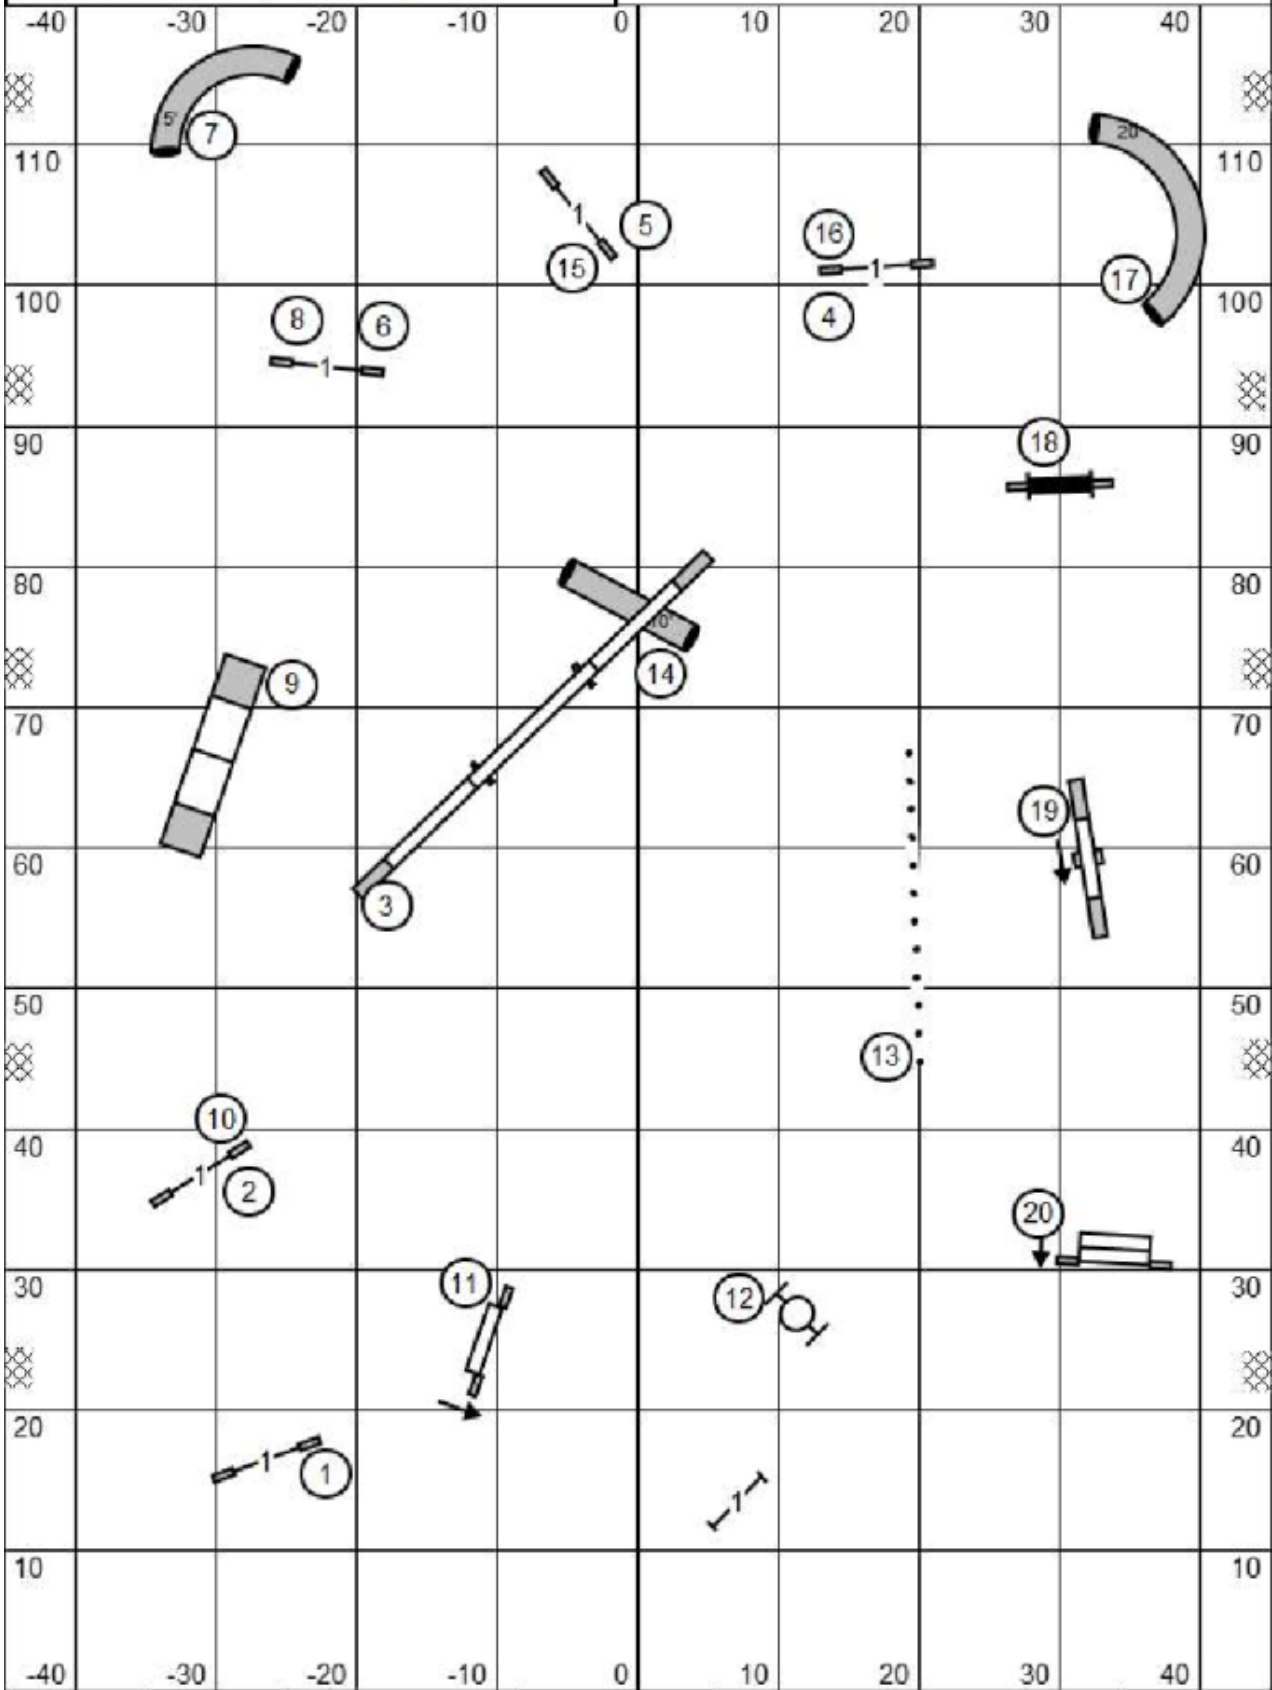

Heartland Dog Club of Florida
Sunday June 21, 2026 Bratty Paws Dog Plex
Punta Gorda, FL Ben Gibbs

EX/MASTER STD

ENTER	Timer/Scribe	EXIT	L