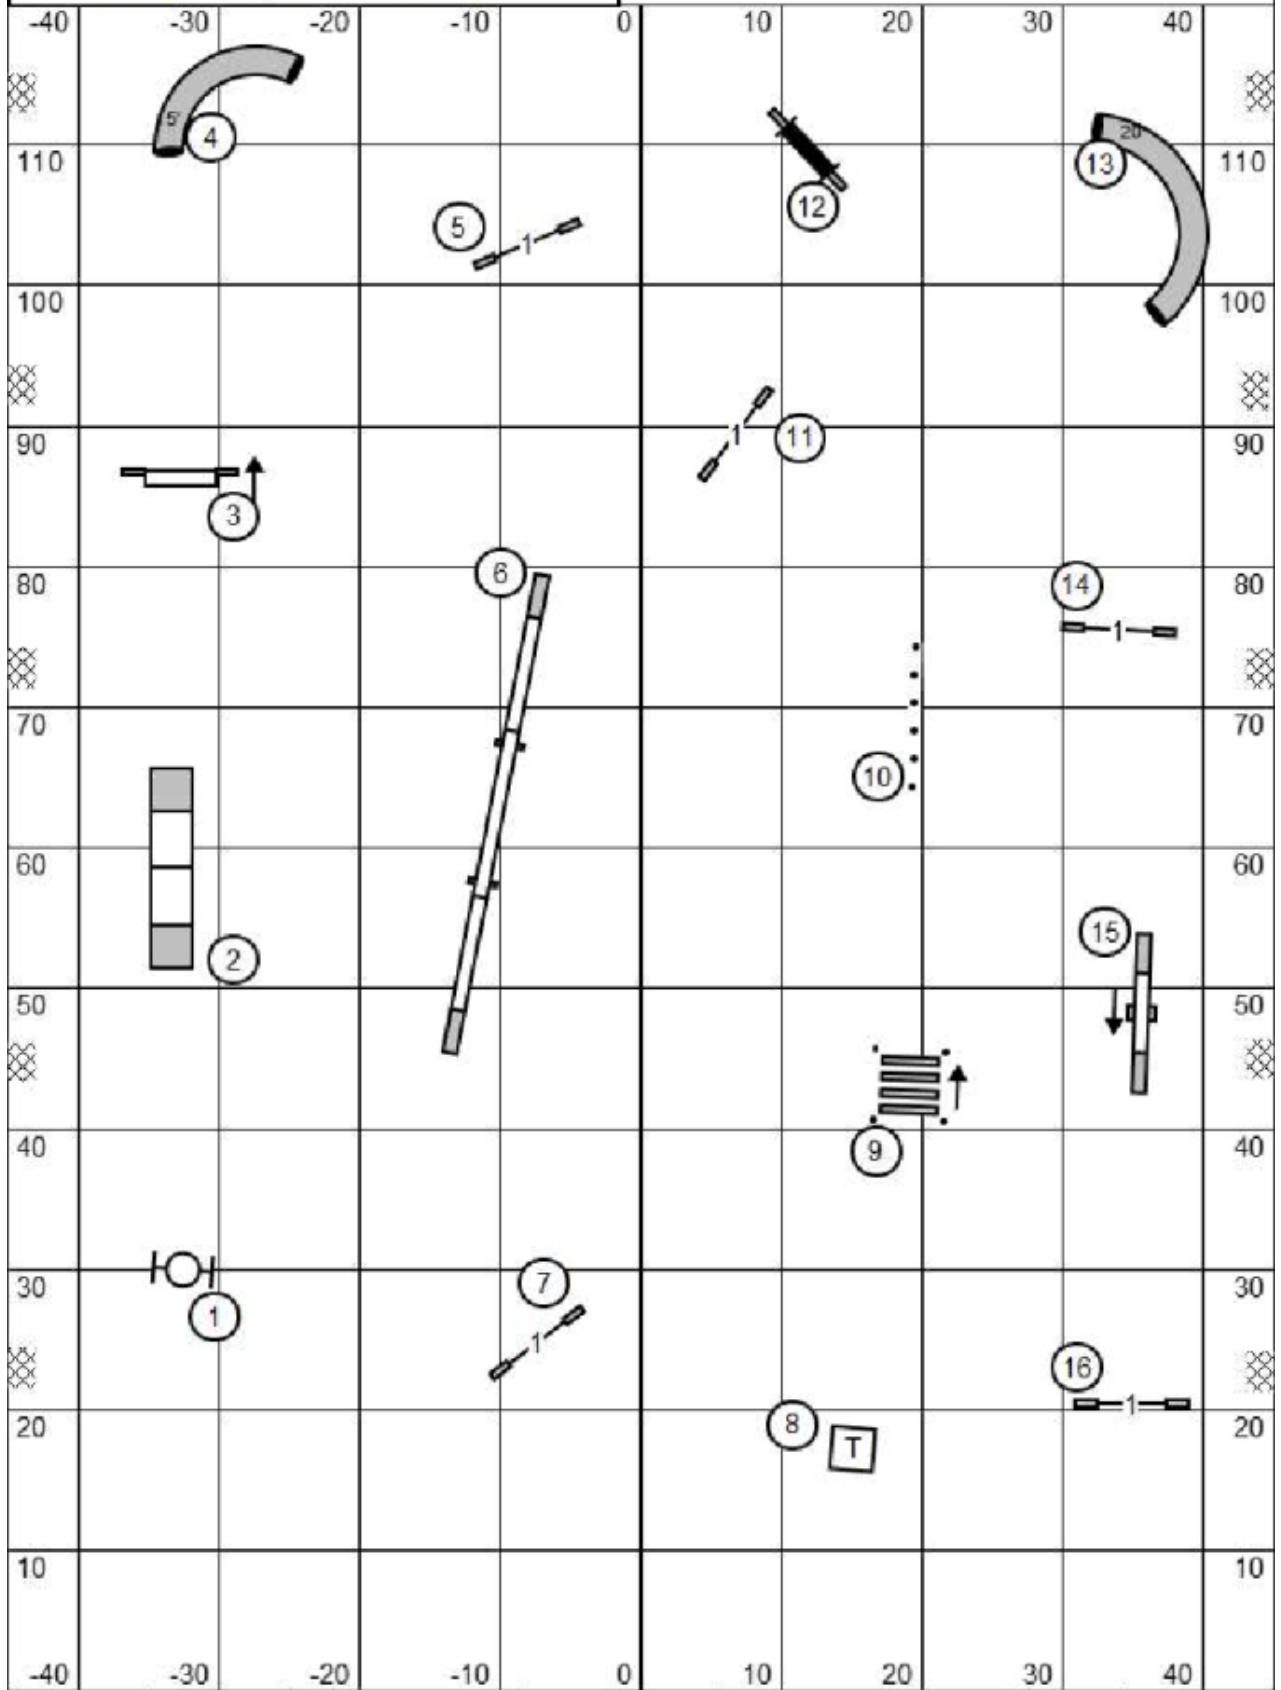

Heartland Dog Club of Florida
Sunday June 21, 2026 Bratty Paws Dog Plex
Punta Gorda, FL Ben Gibbs

NOVICE STD

ENTER	Timer/Scribe	EXIT	L