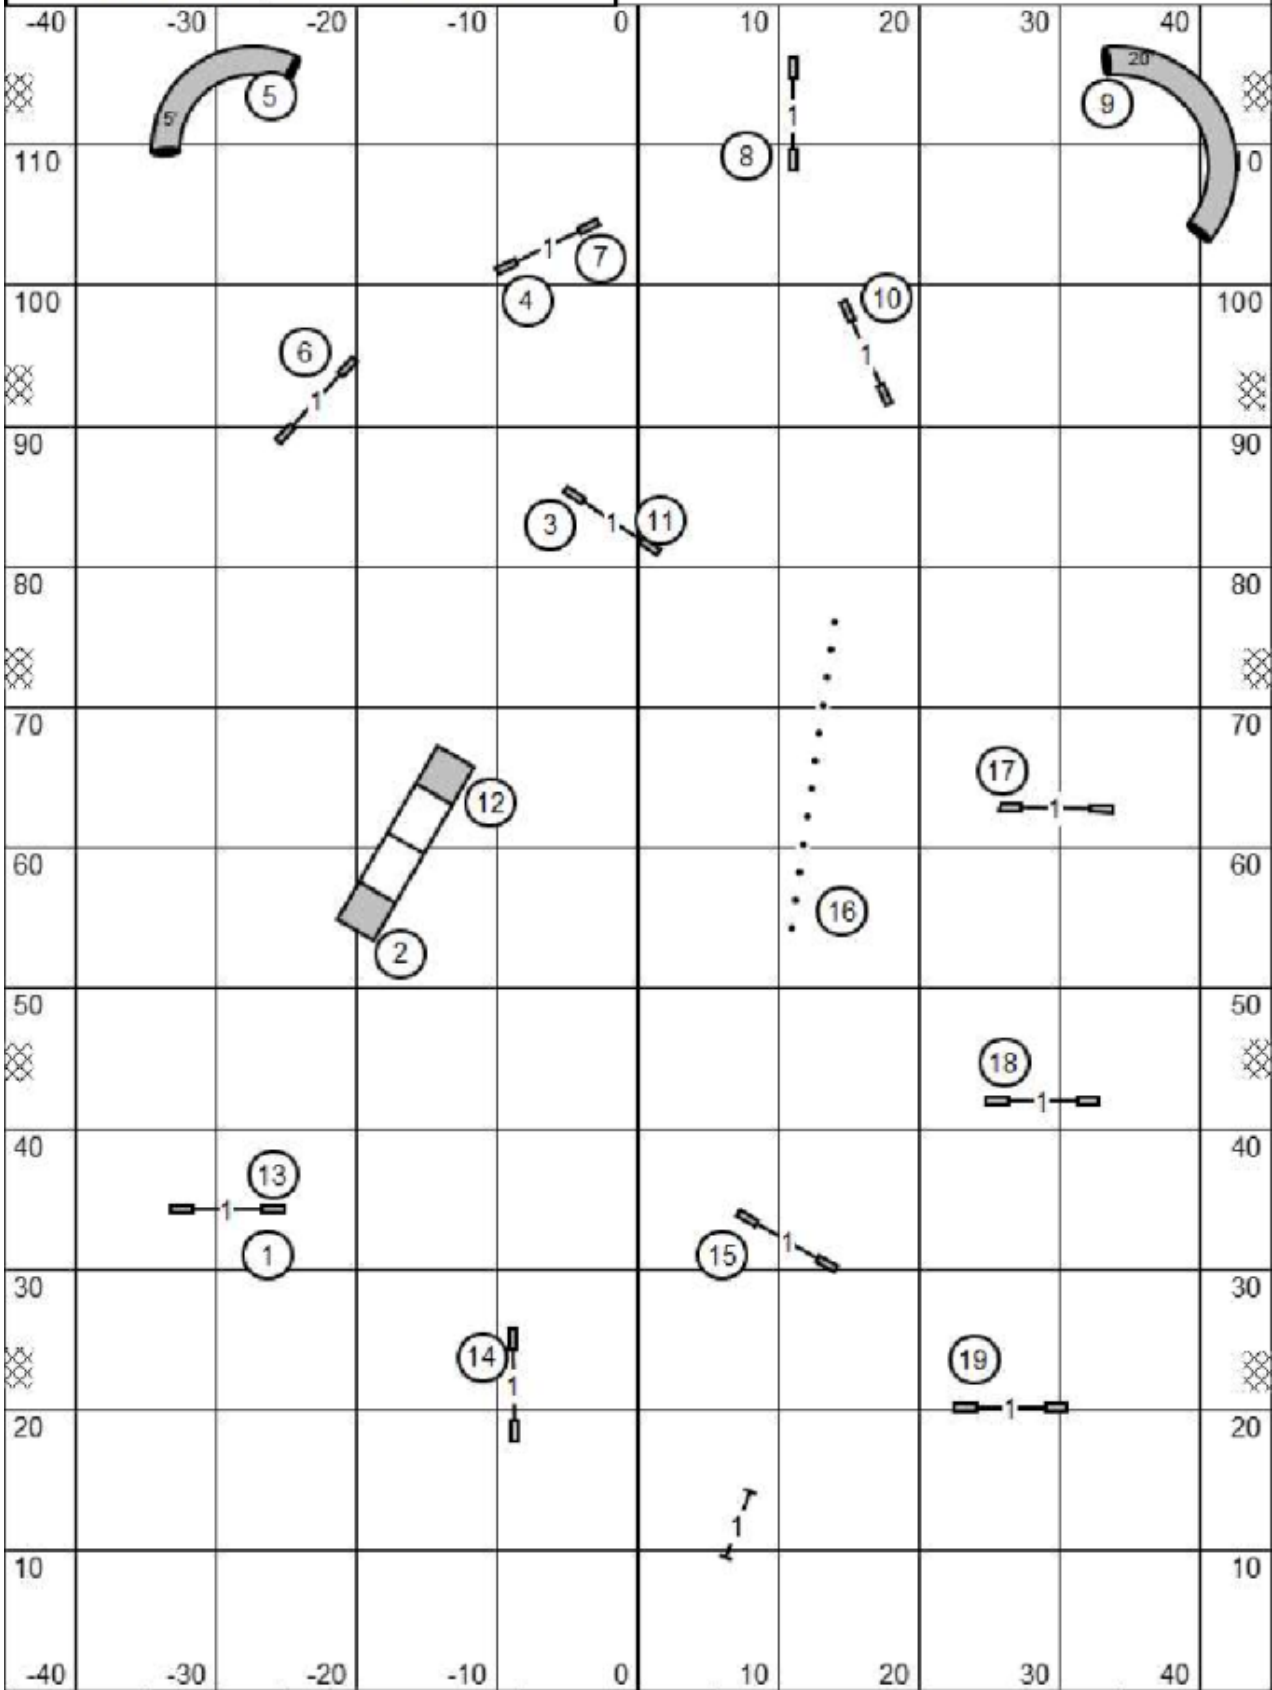

Heartland Dog Club of Florida
Sunday June 21, 2026 Bratty Paws Dog Plex
Punta Gorda, FL Ben Gibbs

TIME 2 BEAT

ENTER	Timer/Scribe	EXIT	L