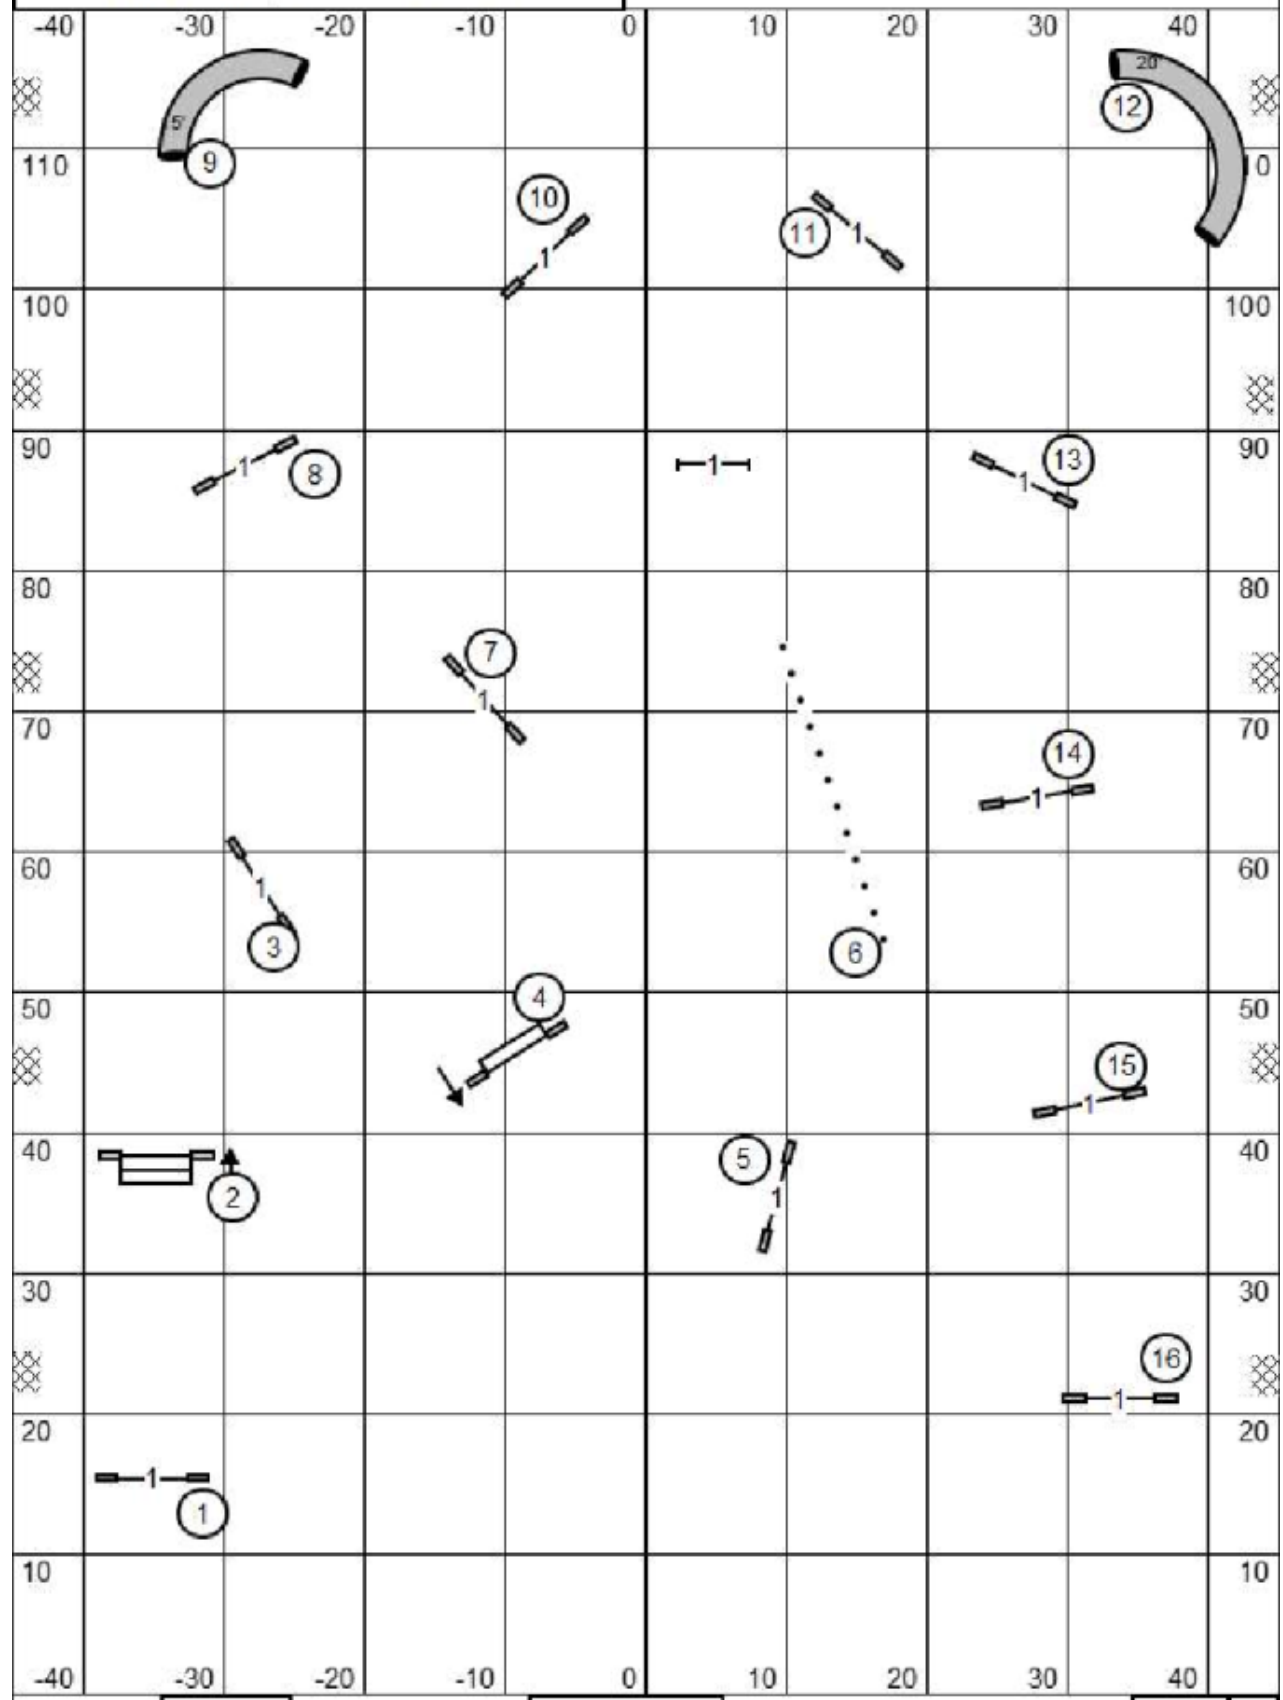

Heartland Dog Club of Florida
Sunday June 21, 2026 Bratty Paws Dog Plex
Punta Gorda, FL Ben Gibbs

OPEN JWW

ENTER   Timer/Scribe   EXIT   L