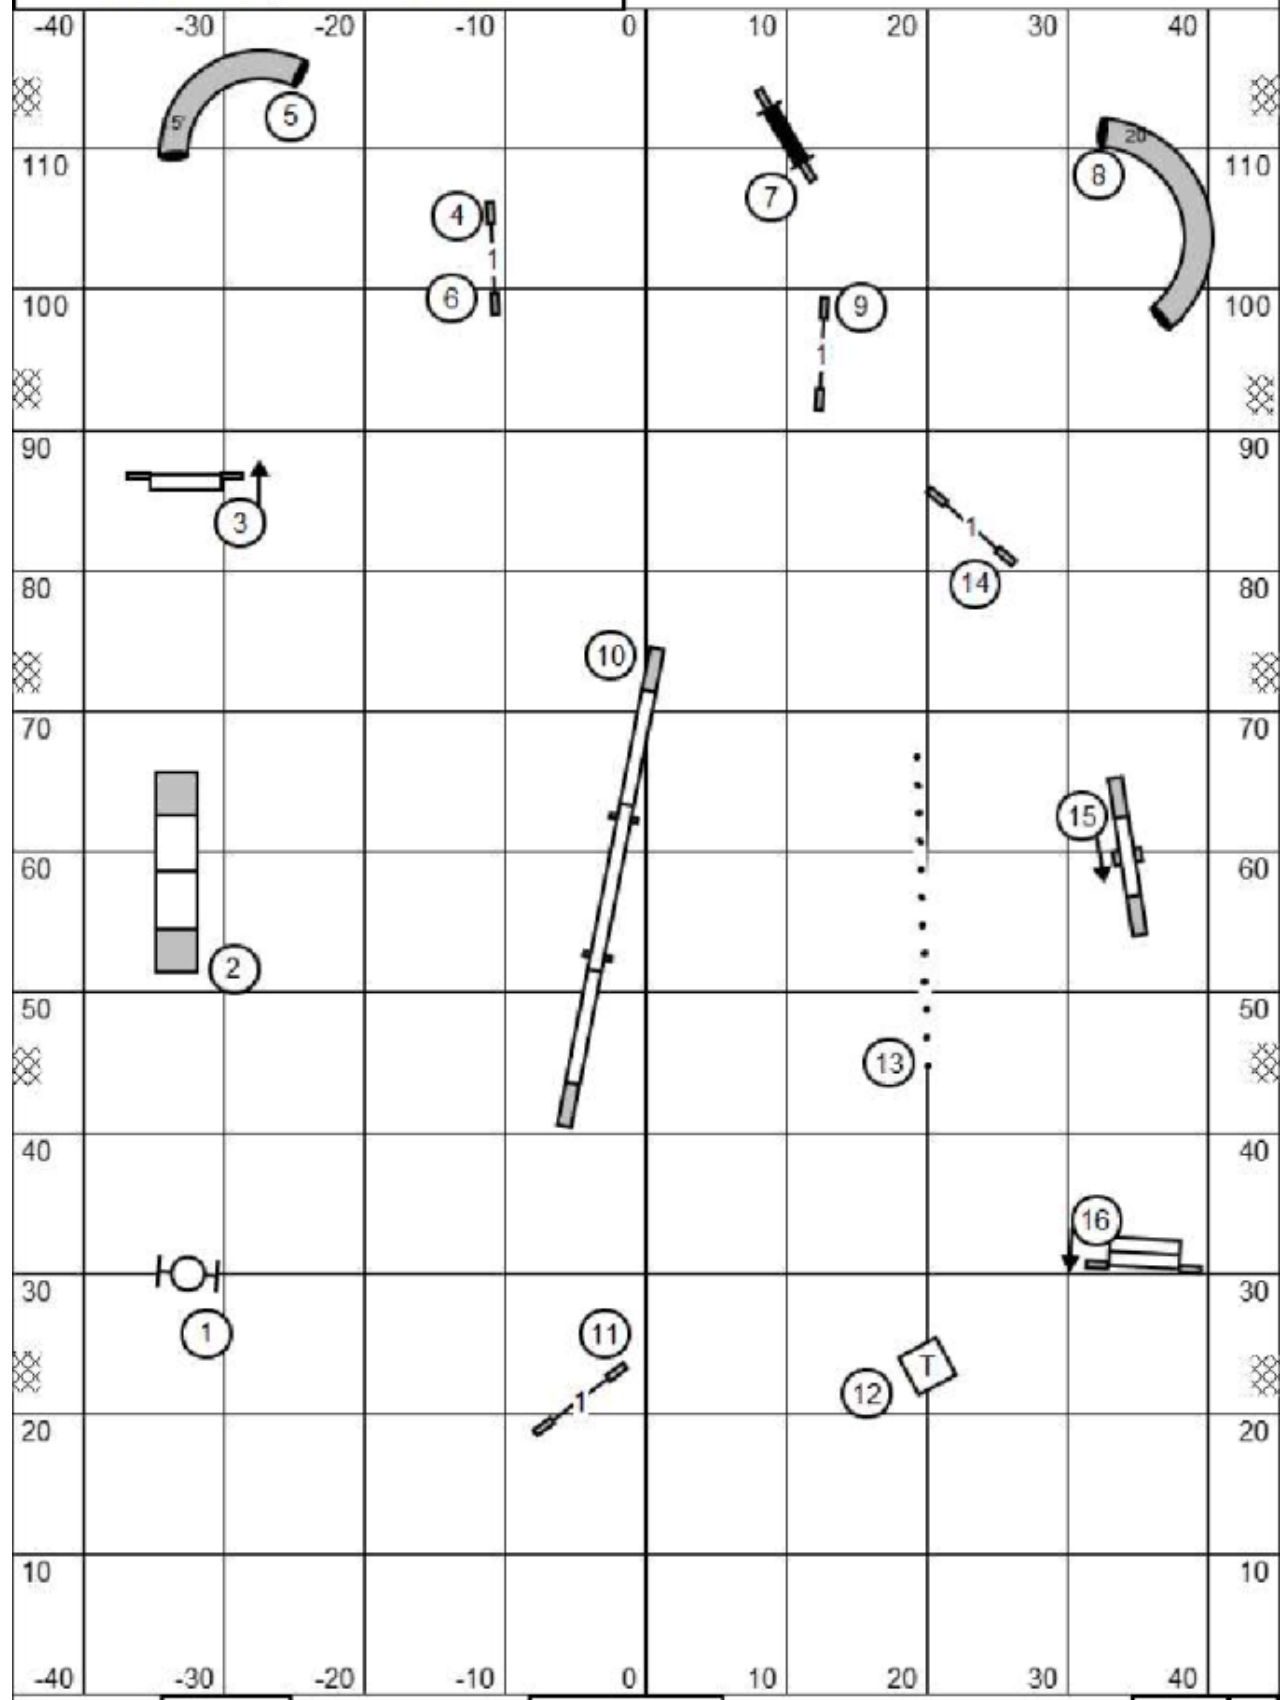

Heartland Dog Club of Florida
Sunday June 21, 2026 Bratty Paws Dog Plex
Punta Gorda, FL Ben Gibbs

OPEN STD

ENTER   Timer/Scribe   EXIT   L