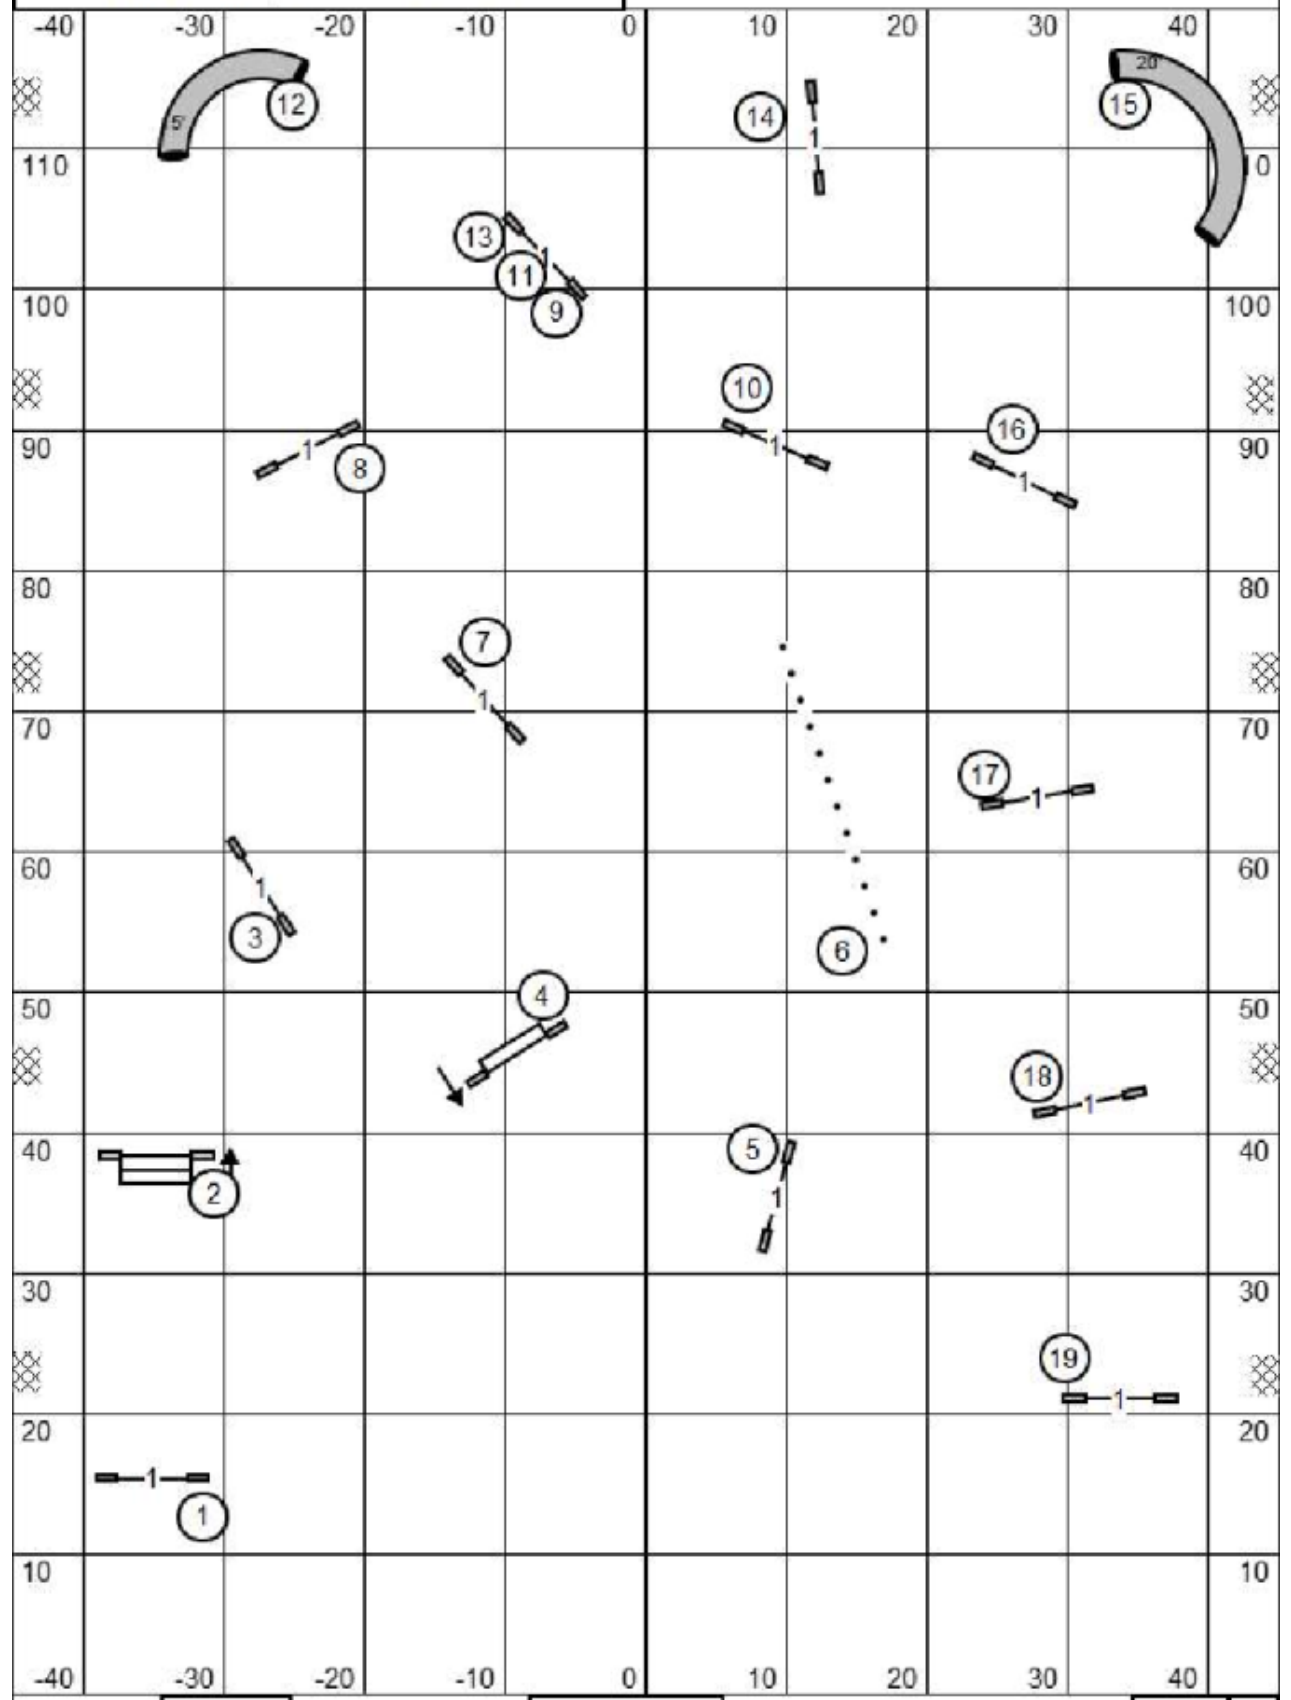

Heartland Dog Club of Florida
Sunday June 21, 2026 Bratty Paws Dog Plex
Punta Gorda, FL Ben Gibbs

EX/MASTER JWW

ENTER   Timer/Scribe   EXIT   L