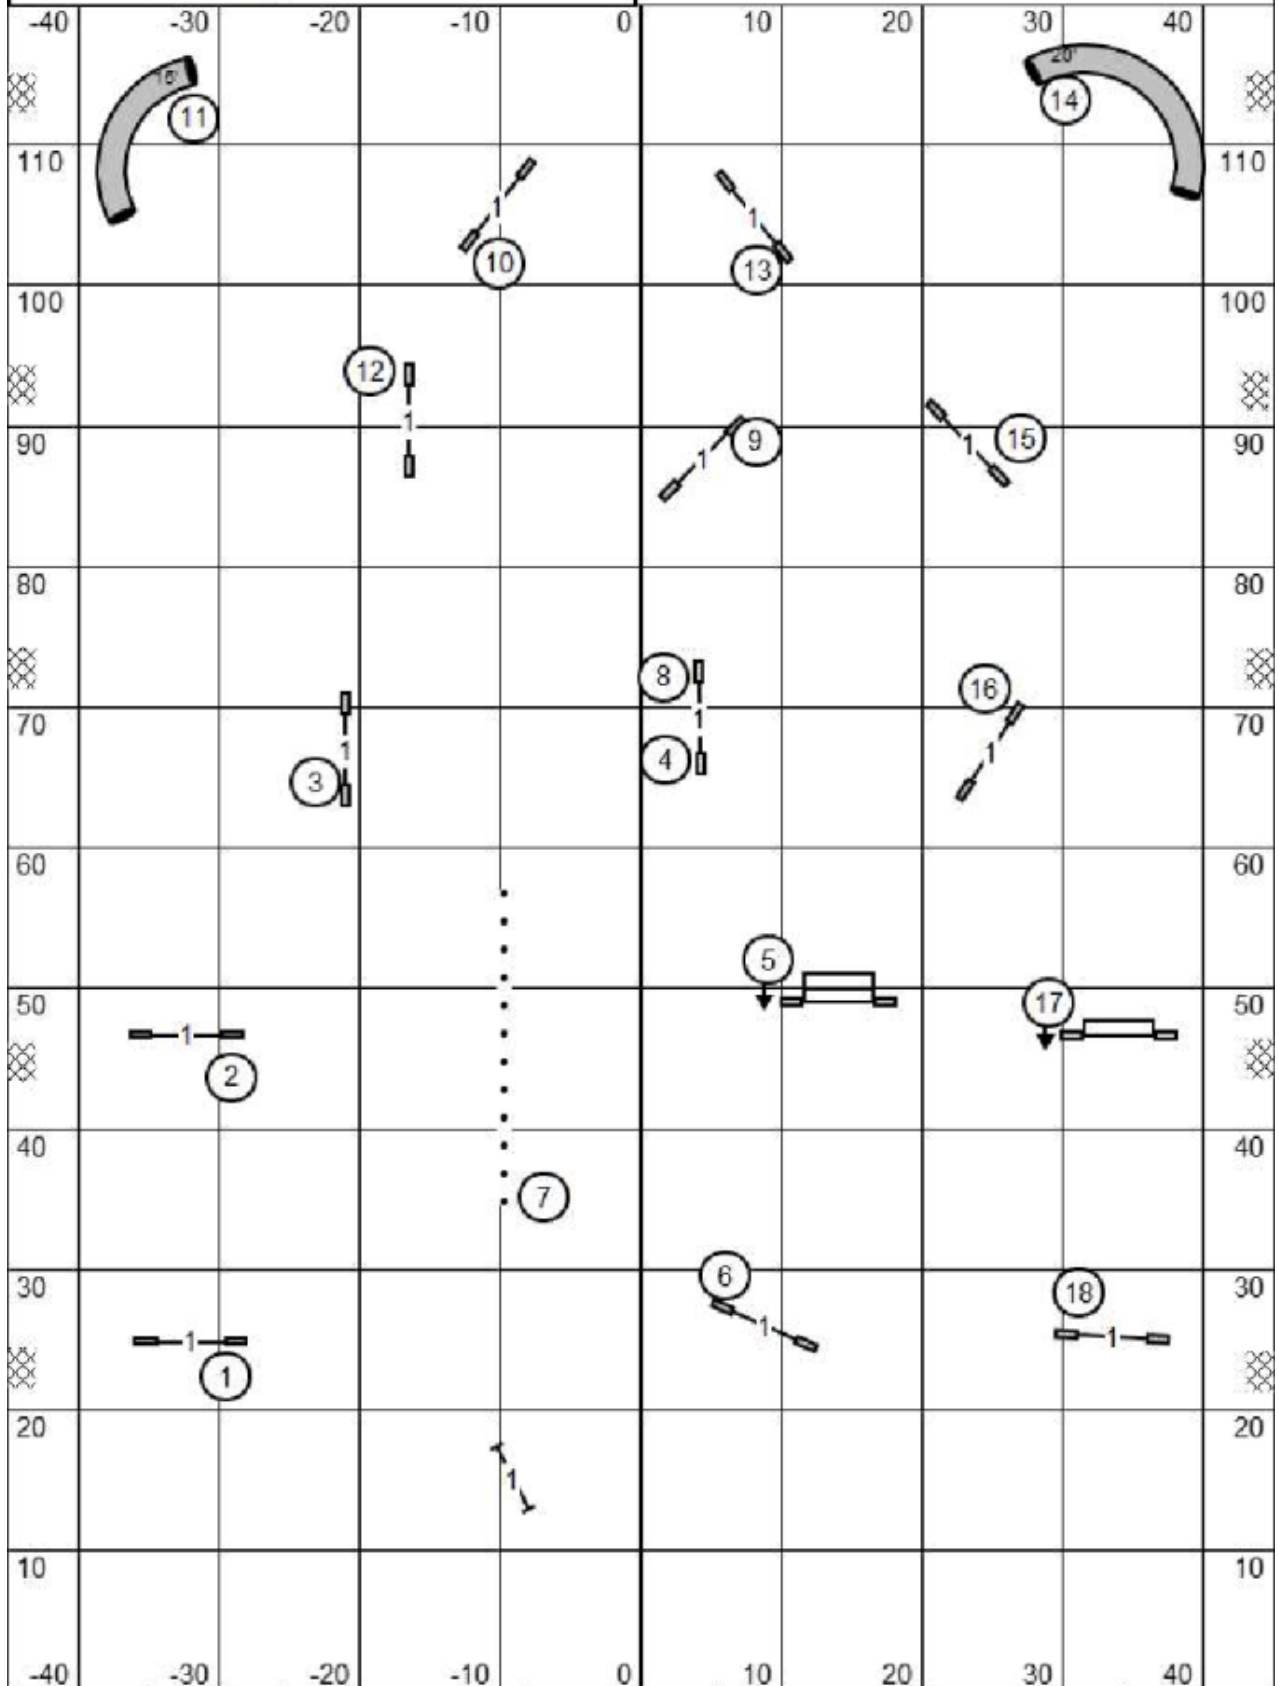

Heartland Dog Club of Florida
Saturday June 20, 2026 Bratty Paws Dog Plex
Punta Gorda, FL Ben Gibbs

OPEN JWW

ENTER   Timer/Scribe   EXIT   L