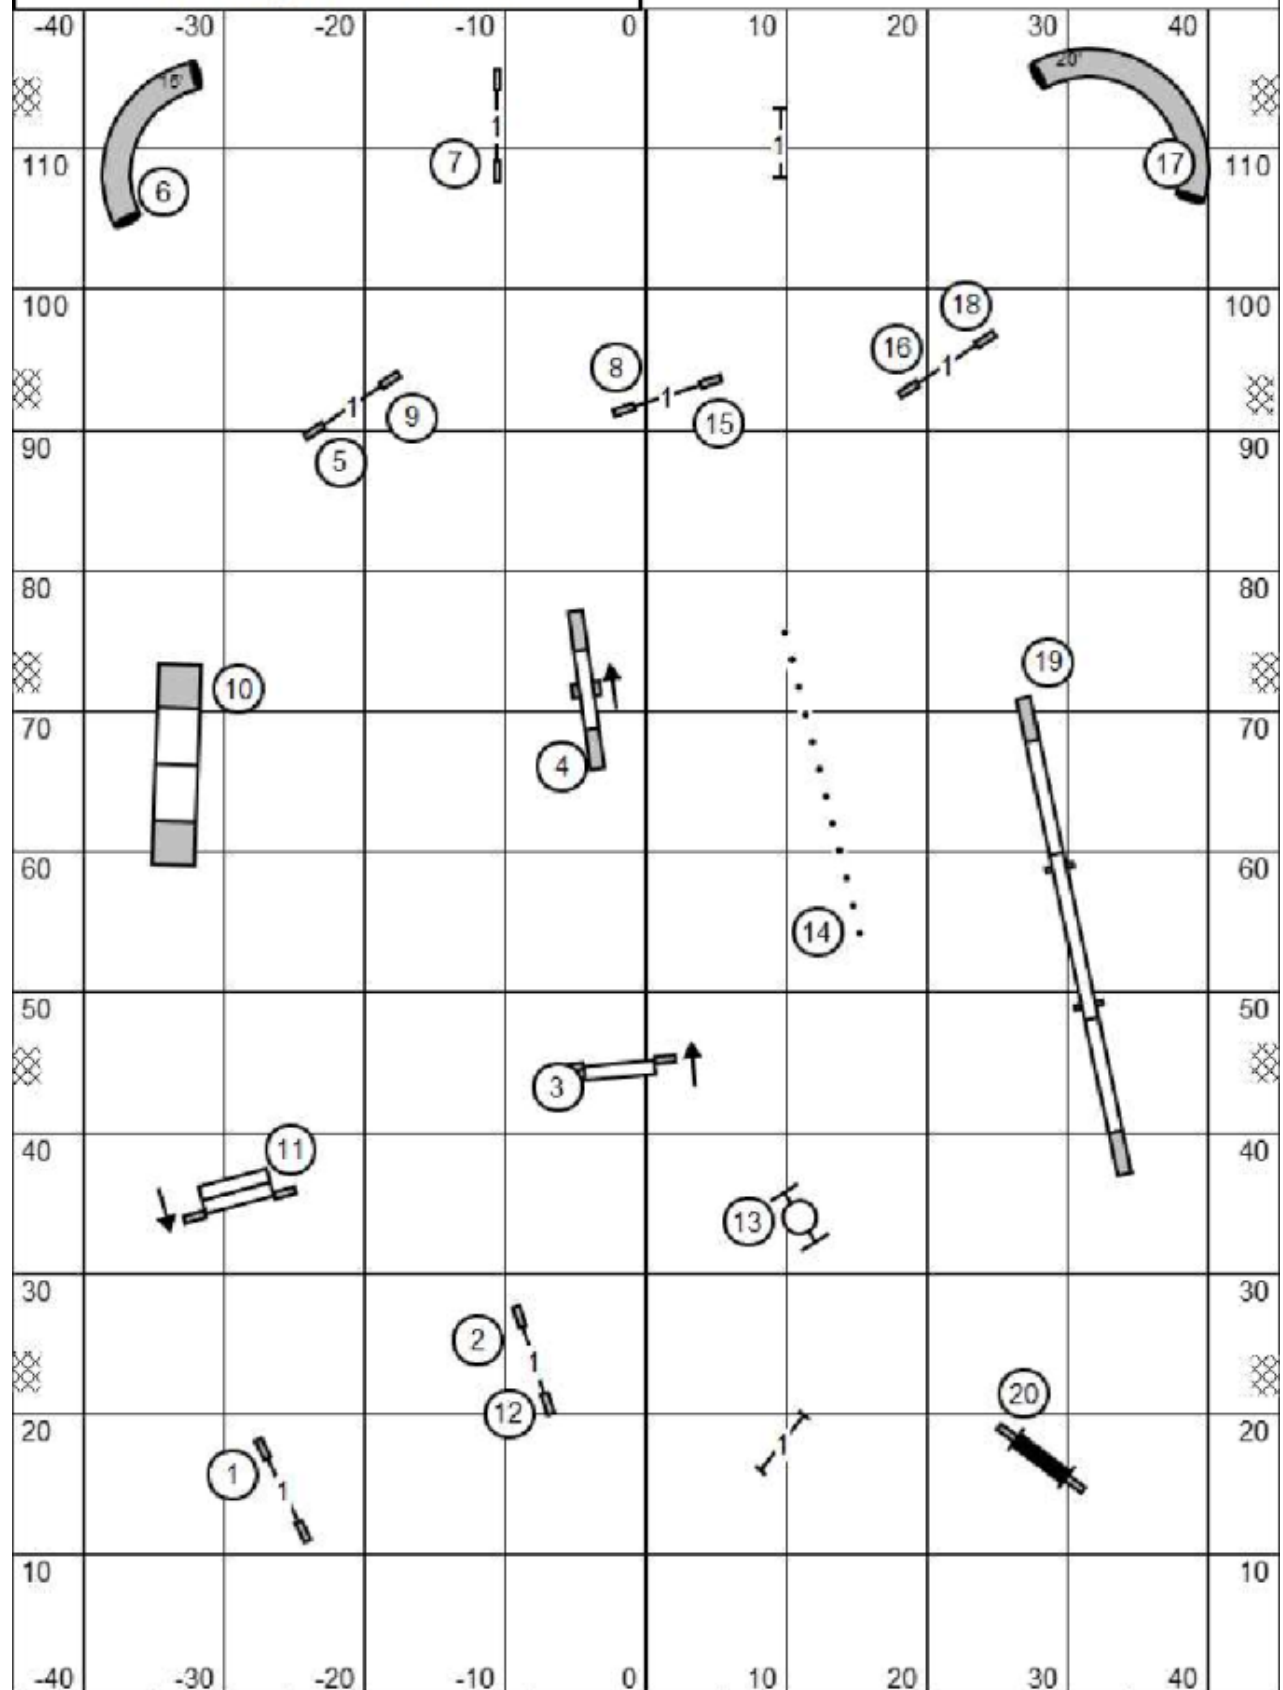

Heartland Dog Club of Florida
 Saturday June 20, 2026 Bratty Paws Dog Plex
 Punta Gorda, FL Ben Gibbs

PREMIER STD

ENTER	Timer/Scribe	EXIT	L
-------	--------------	------	---

Heartland Dog Club of Florida
 Saturday June 20, 2026 Bratty Paws Dog Plex
 Punta Gorda, FL Ben Gibbs

EX/MASTER STD

ENTER	Timer/Scribe	EXIT	L
-------	--------------	------	---

Heartland Dog Club of Florida
 Saturday June 20, 2026 Bratty Paws Dog Plex
 Punta Gorda, FL Ben Gibbs

OPEN STD

ENTER	Timer/Scribe	EXIT	L
-------	--------------	------	---