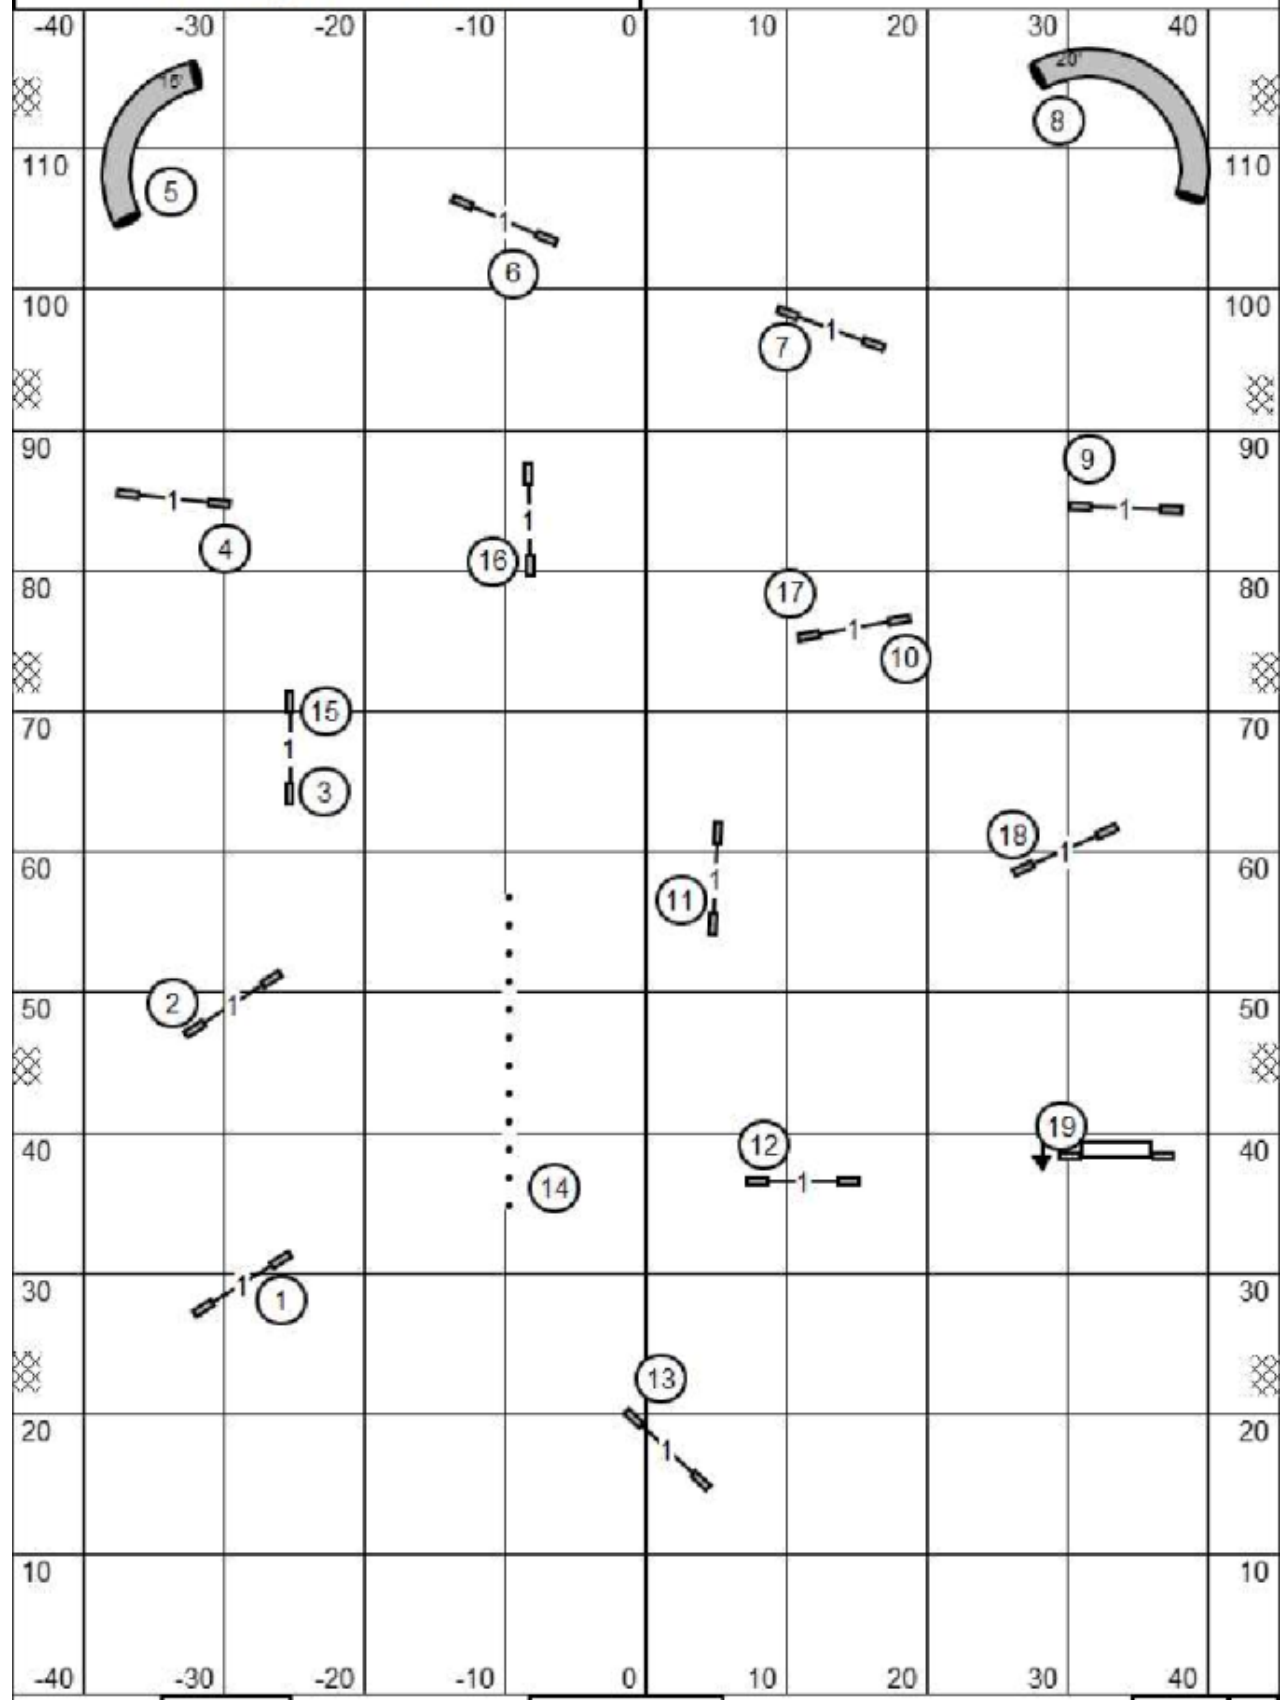

Heartland Dog Club of Florida
Saturday June 20, 2026 Bratty Paws Dog Plex
Punta Gorda, FL Ben Gibbs

PREMIER JWW

ENTER	Timer/Scribe	EXIT	L