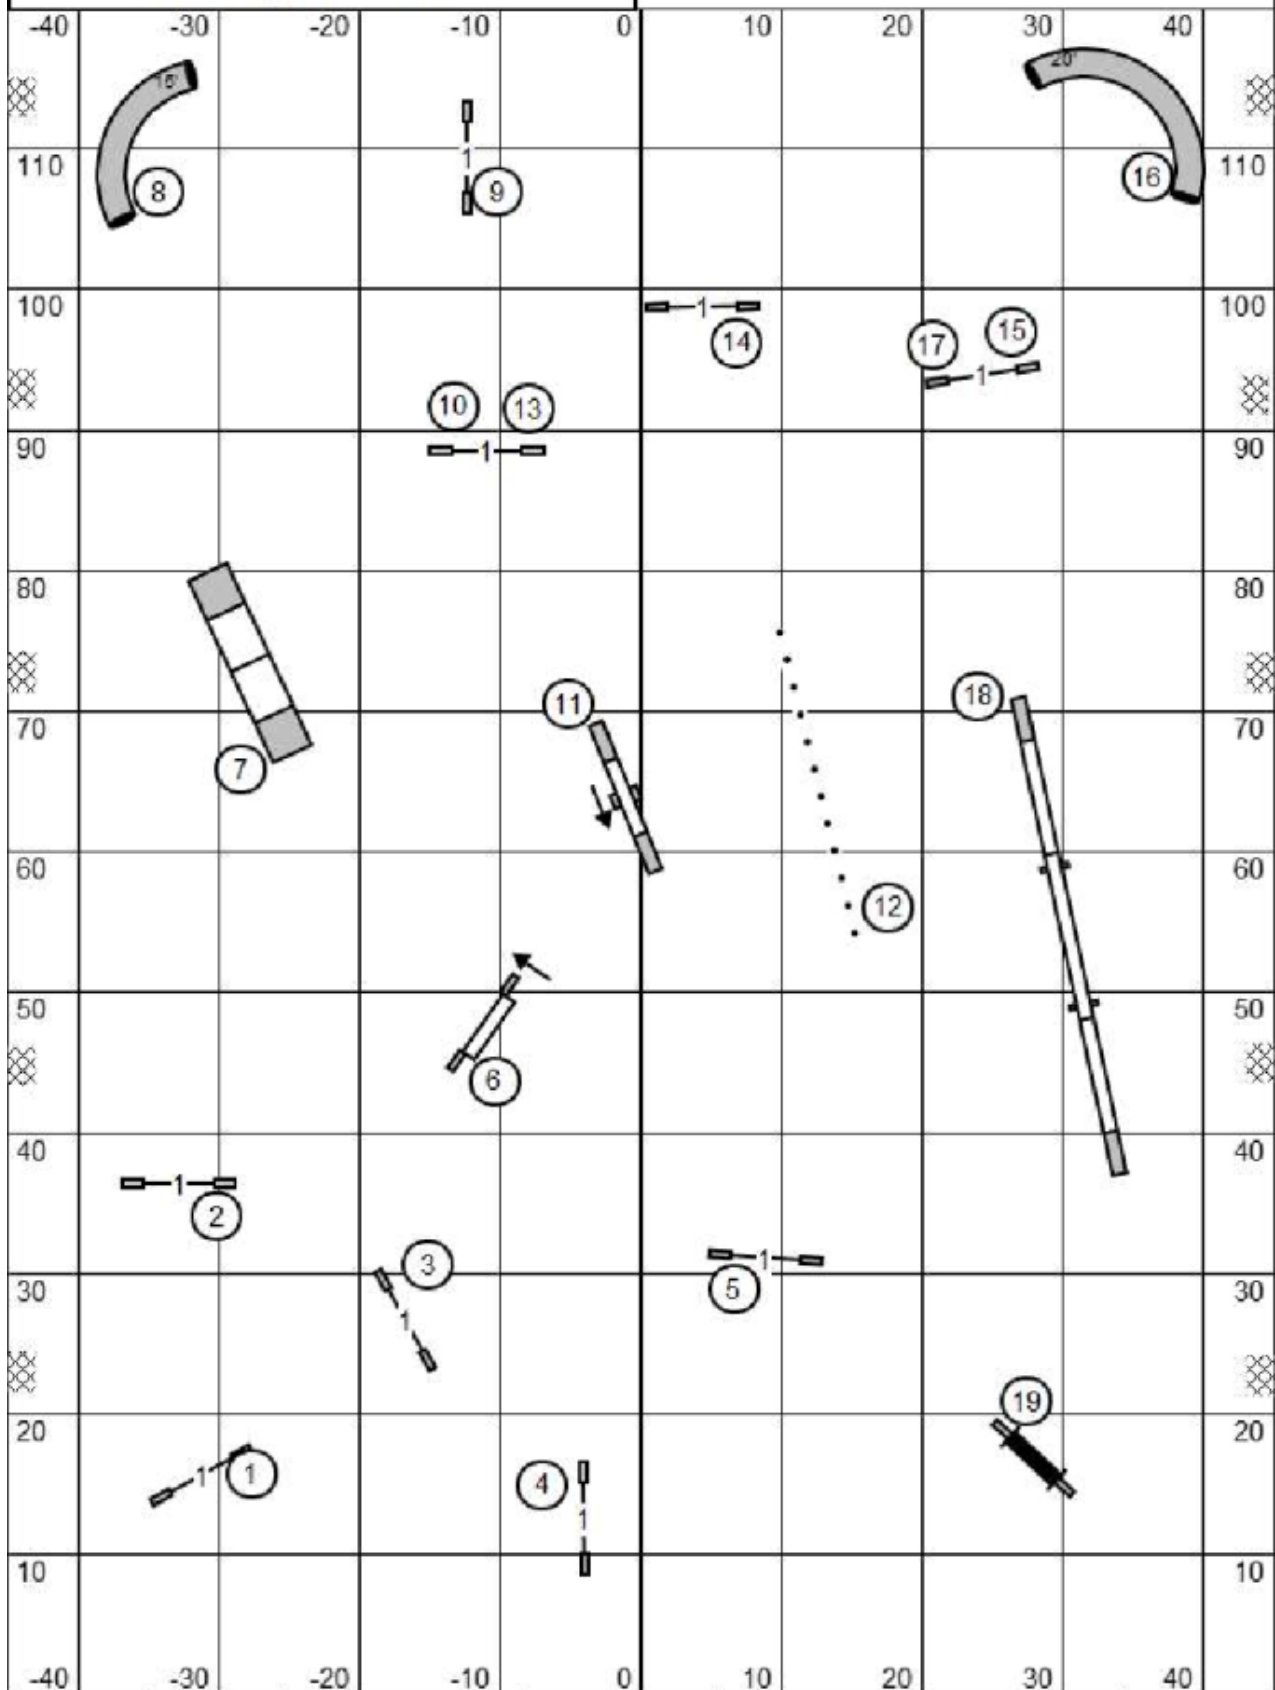

Heartland Dog Club of Florida
 Saturday June 20, 2026 Bratty Paws Dog Plex
 Punta Gorda, FL Ben Gibbs

PREMIER STD

ENTER	Timer/Scribe	EXIT	L
-------	--------------	------	---

Heartland Dog Club of Florida
 Saturday June 20, 2026 Bratty Paws Dog Plex
 Punta Gorda, FL Ben Gibbs

EX/MASTER STD

ENTER	Timer/Scribe	EXIT	L
-------	--------------	------	---

Heartland Dog Club of Florida
 Saturday June 20, 2026 Bratty Paws Dog Plex
 Punta Gorda, FL Ben Gibbs

OPEN STD

ENTER	Timer/Scribe	EXIT	L
-------	--------------	------	---