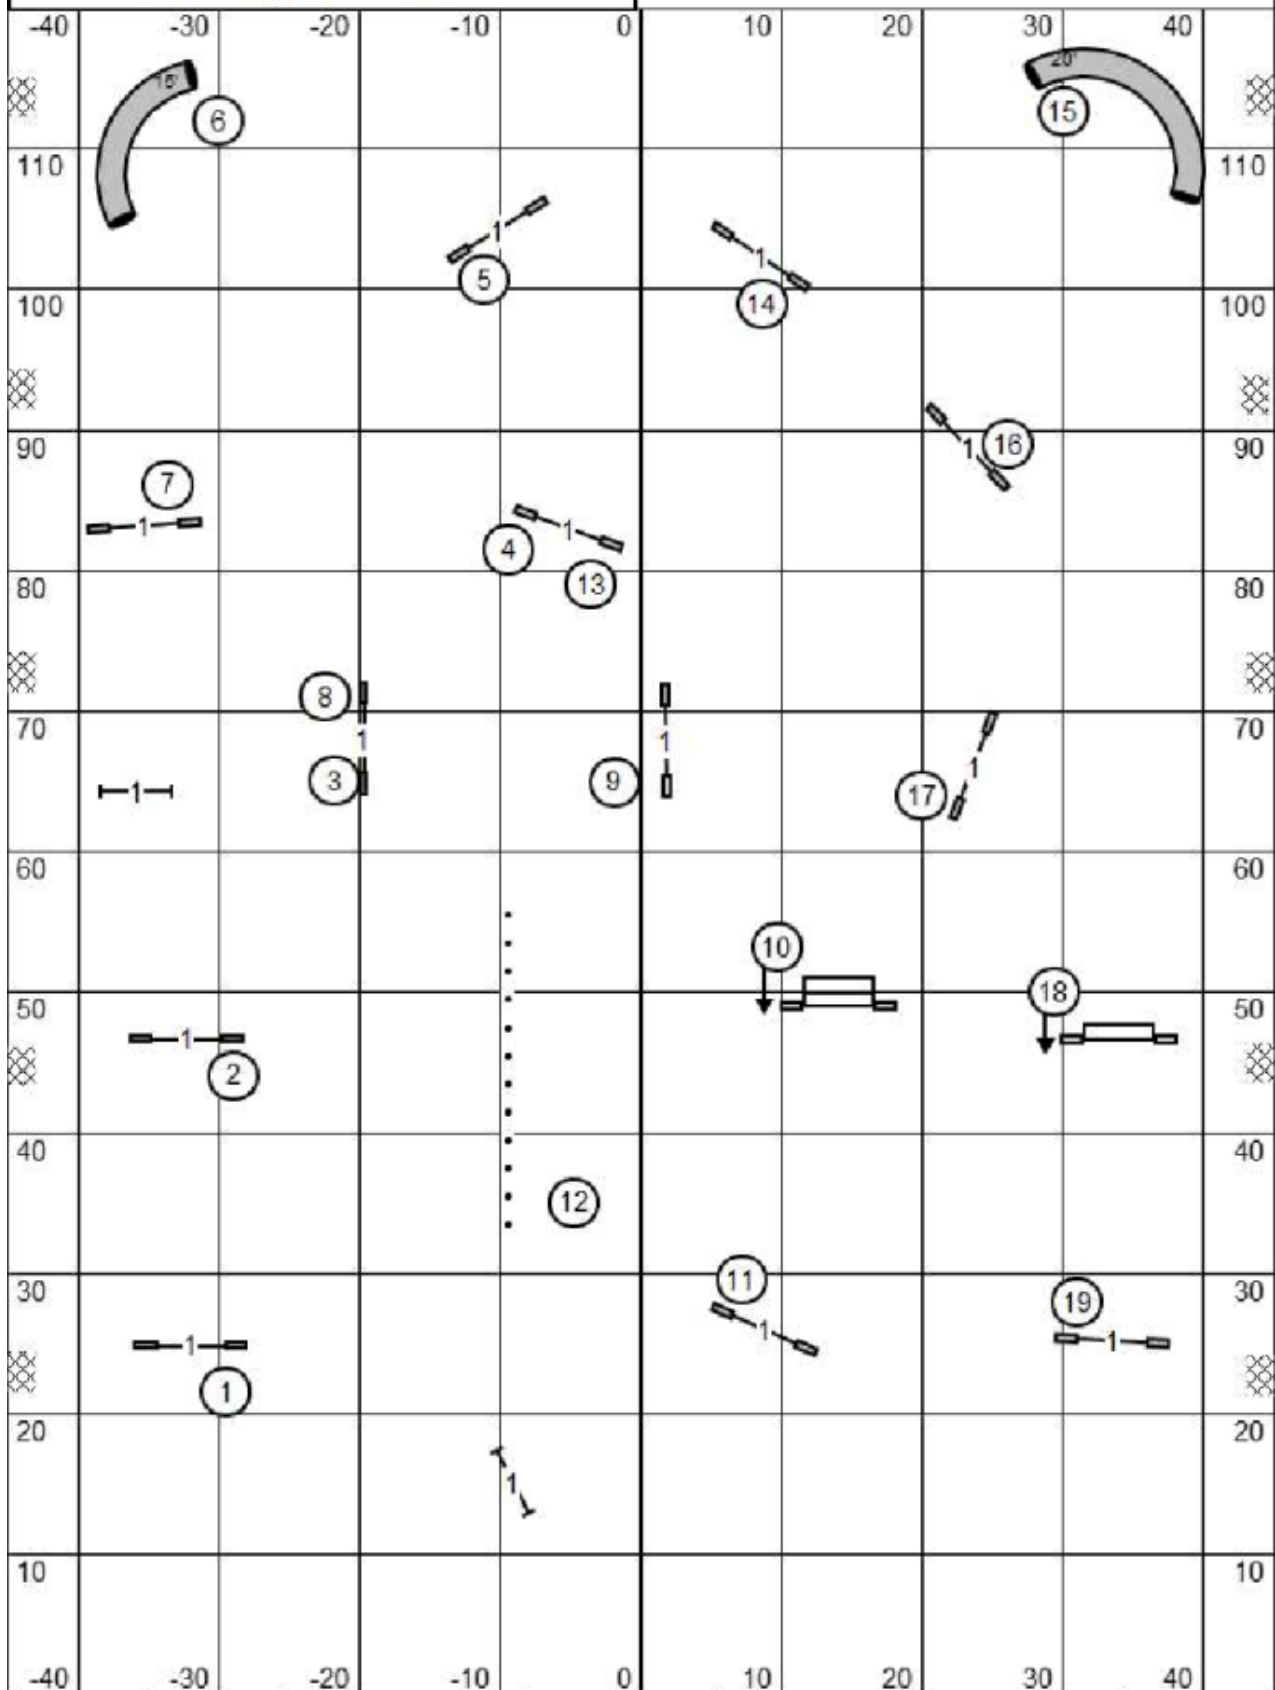

Heartland Dog Club of Florida
Saturday June 20, 2026 Bratty Paws Dog Plex
Punta Gorda, FL Ben Gibbs

EX/MASTER JWW

ENTER	Timer/Scribe	EXIT	L