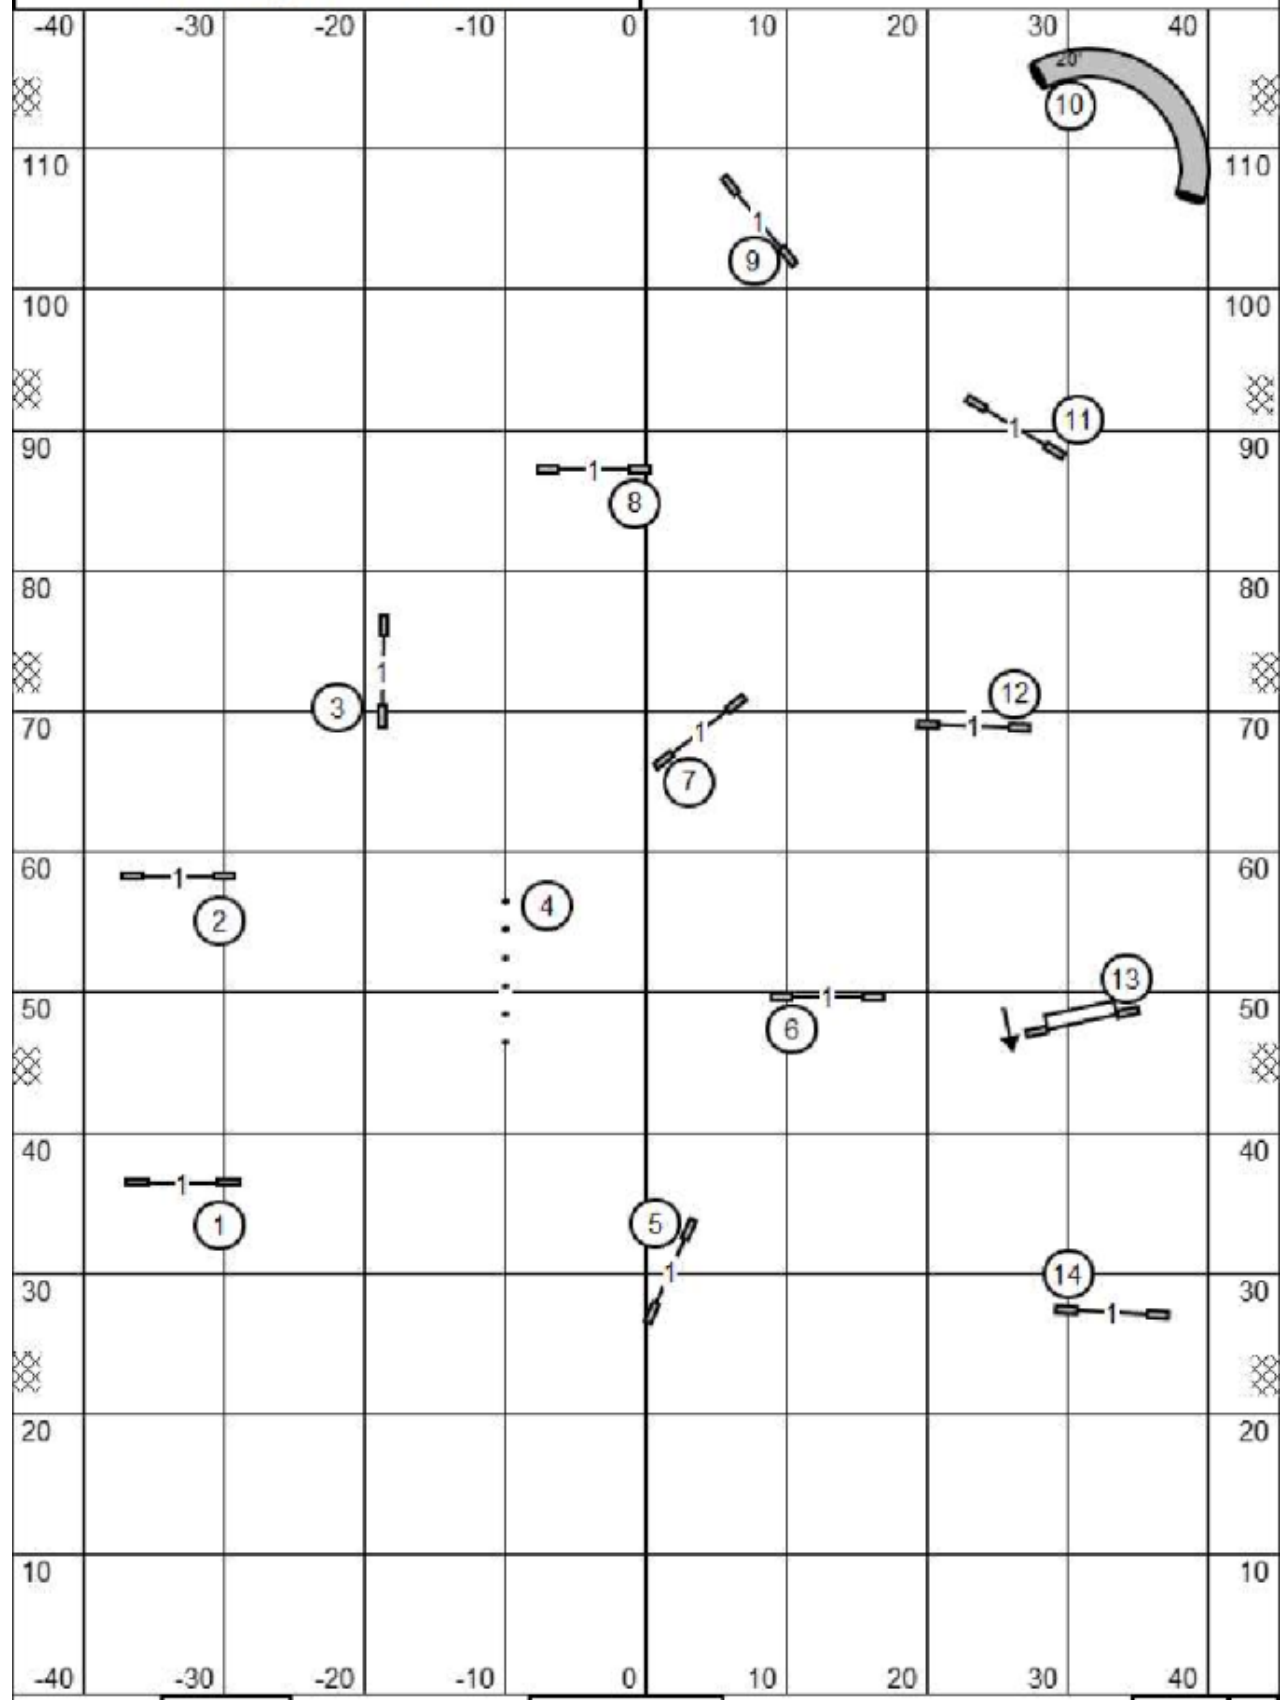

Heartland Dog Club of Florida
Saturday June 20, 2026 Bratty Paws Dog Plex
Punta Gorda, FL Ben Gibbs

NOVICE JWW

ENTER   Timer/Scribe   EXIT   L