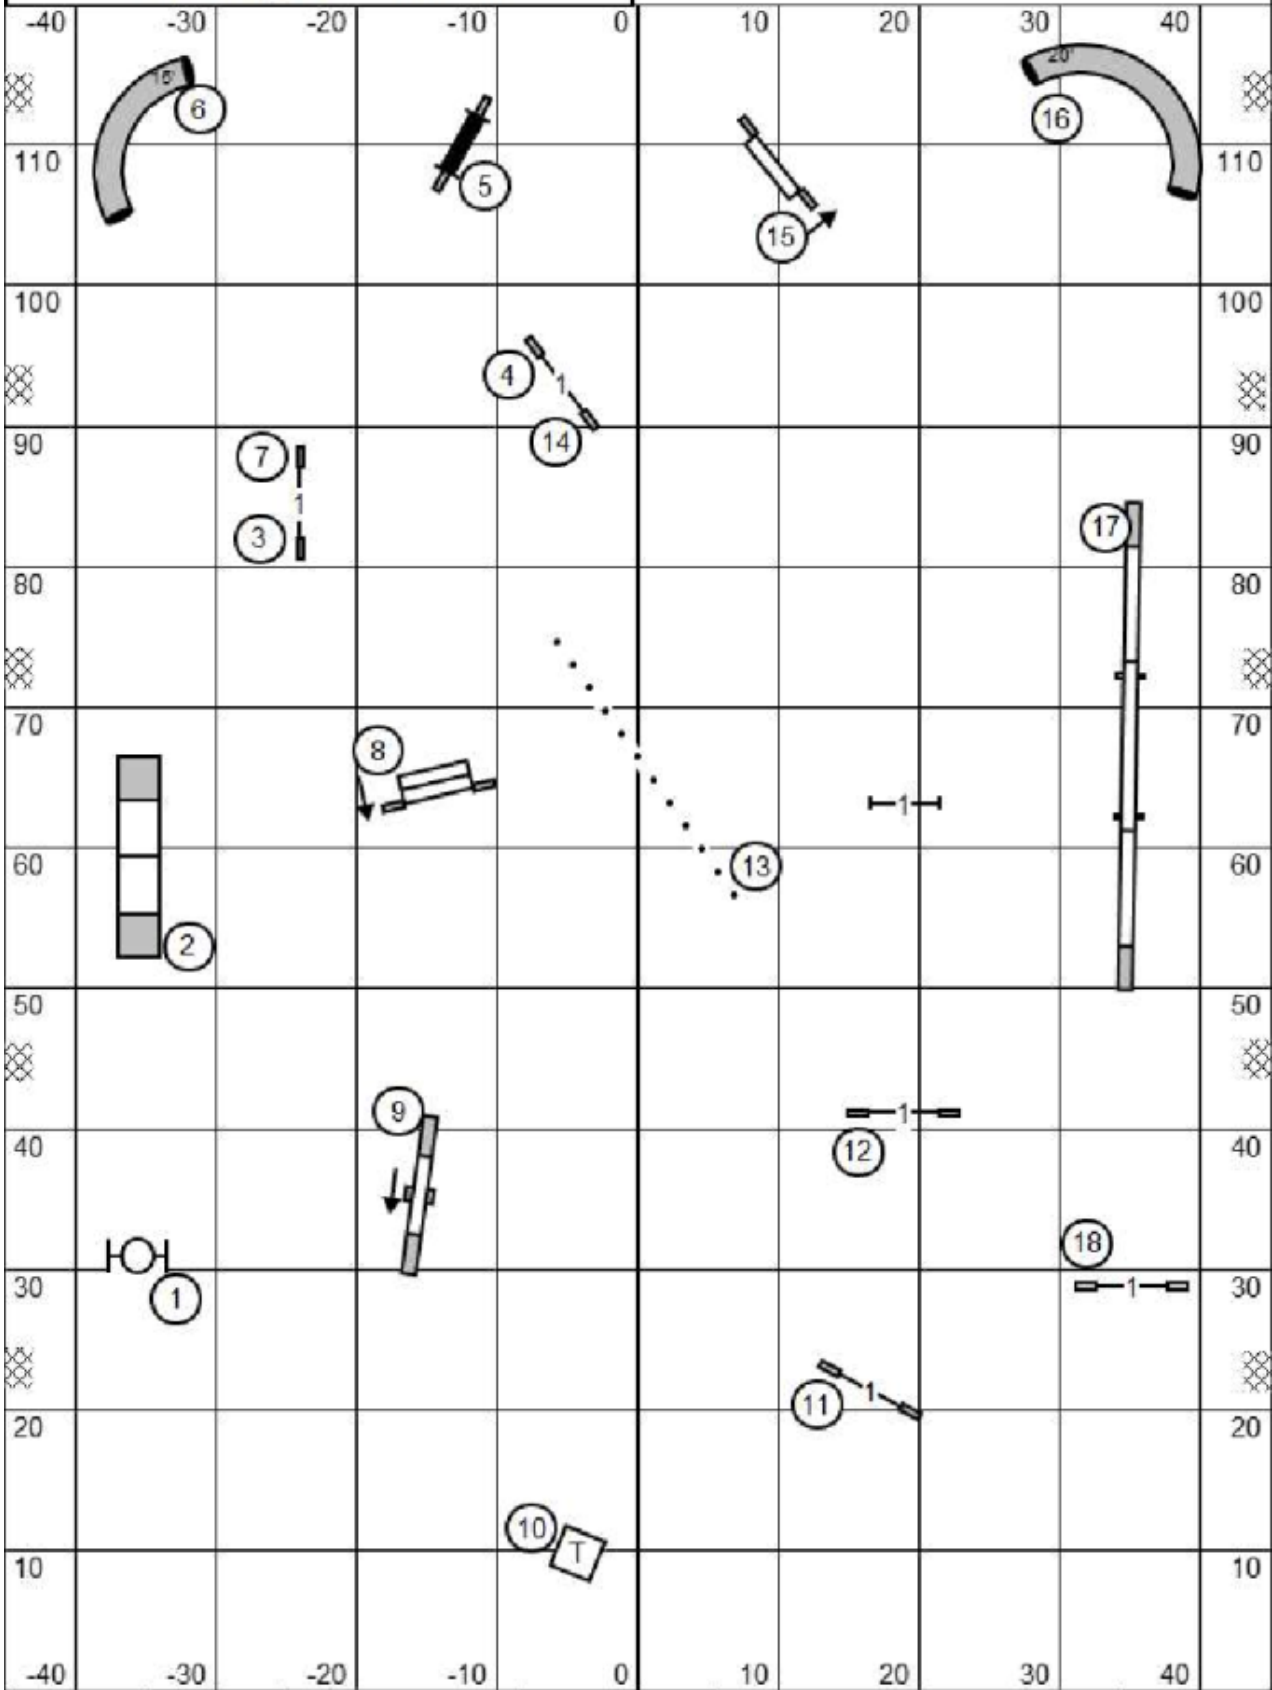

EX/MASTER STD

ENTER	Timer/Scribe	EXIT	L
-------	--------------	------	---

Heartland Dog Club of Florida
 Saturday June 20, 2026 Bratty Paws Dog Plex
 Punta Gorda, FL Ben Gibbs

OPEN STD

ENTER	Timer/Scribe	EXIT	L
-------	--------------	------	---