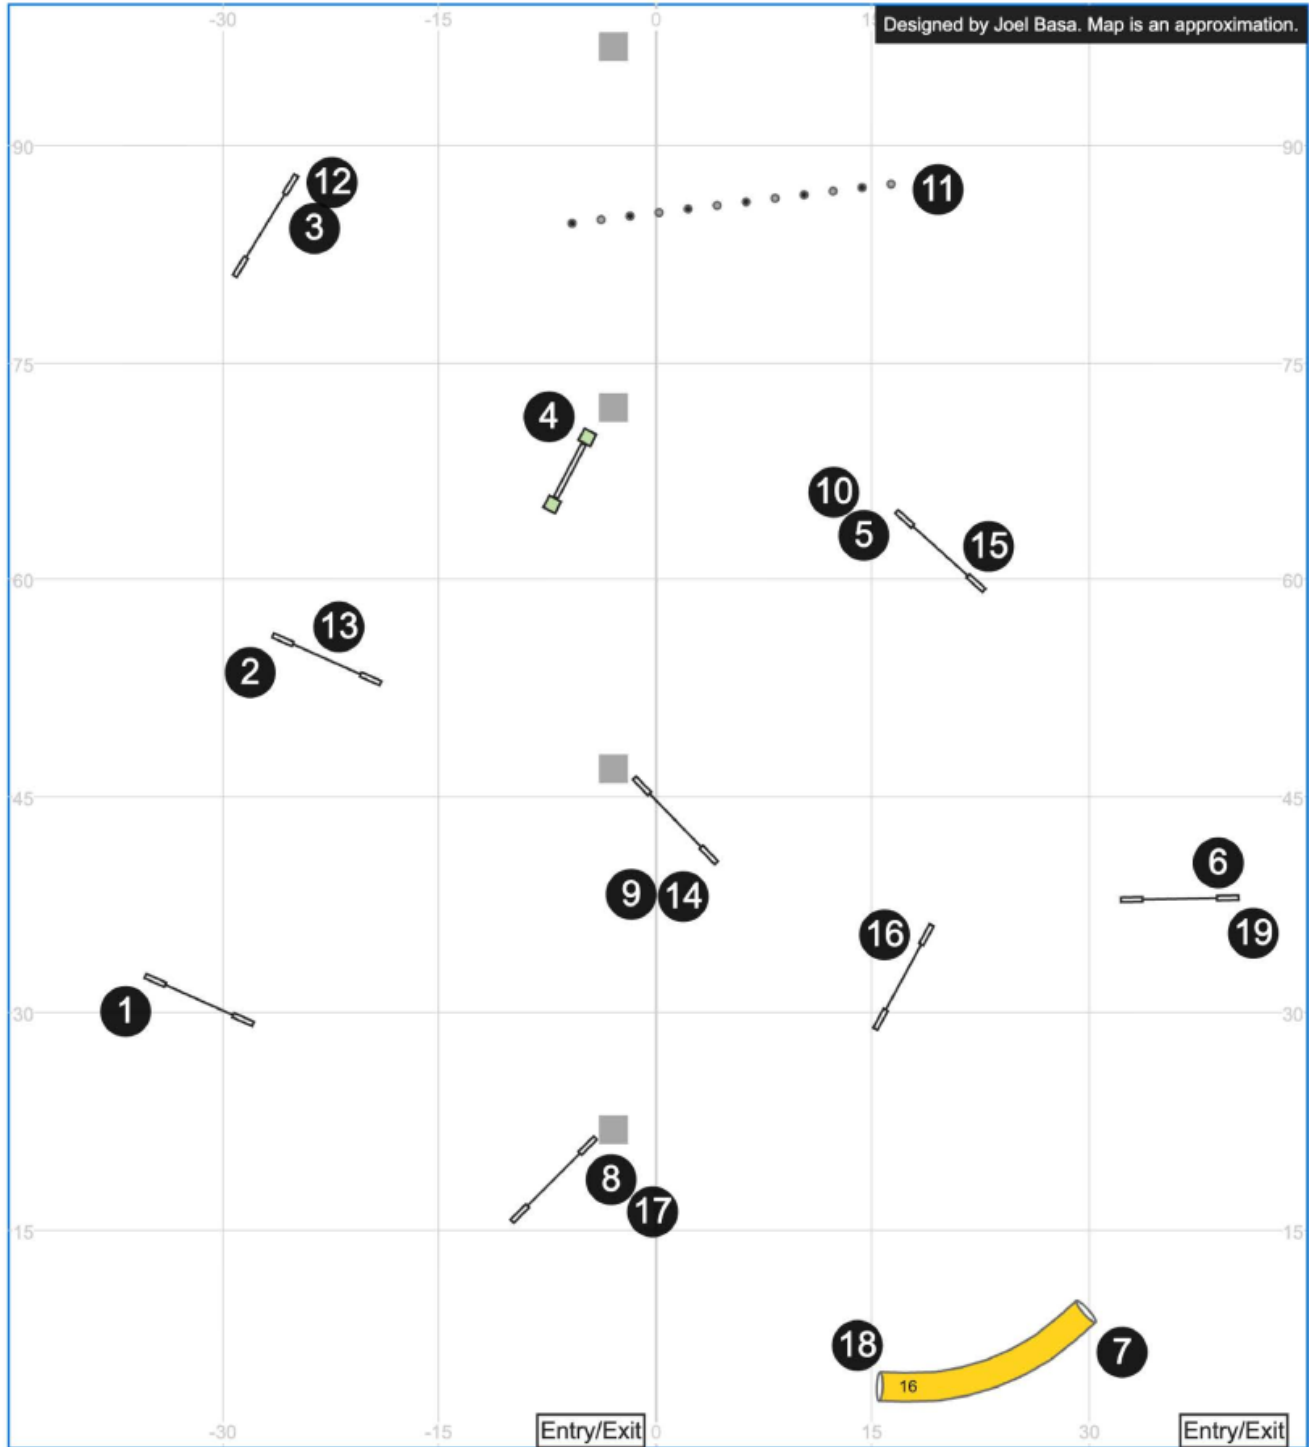

High Octane Agility - 14 Jun 2026 - UKI Senior/Champ Jumping

Path length (yd): 199

www.smarteragility.com