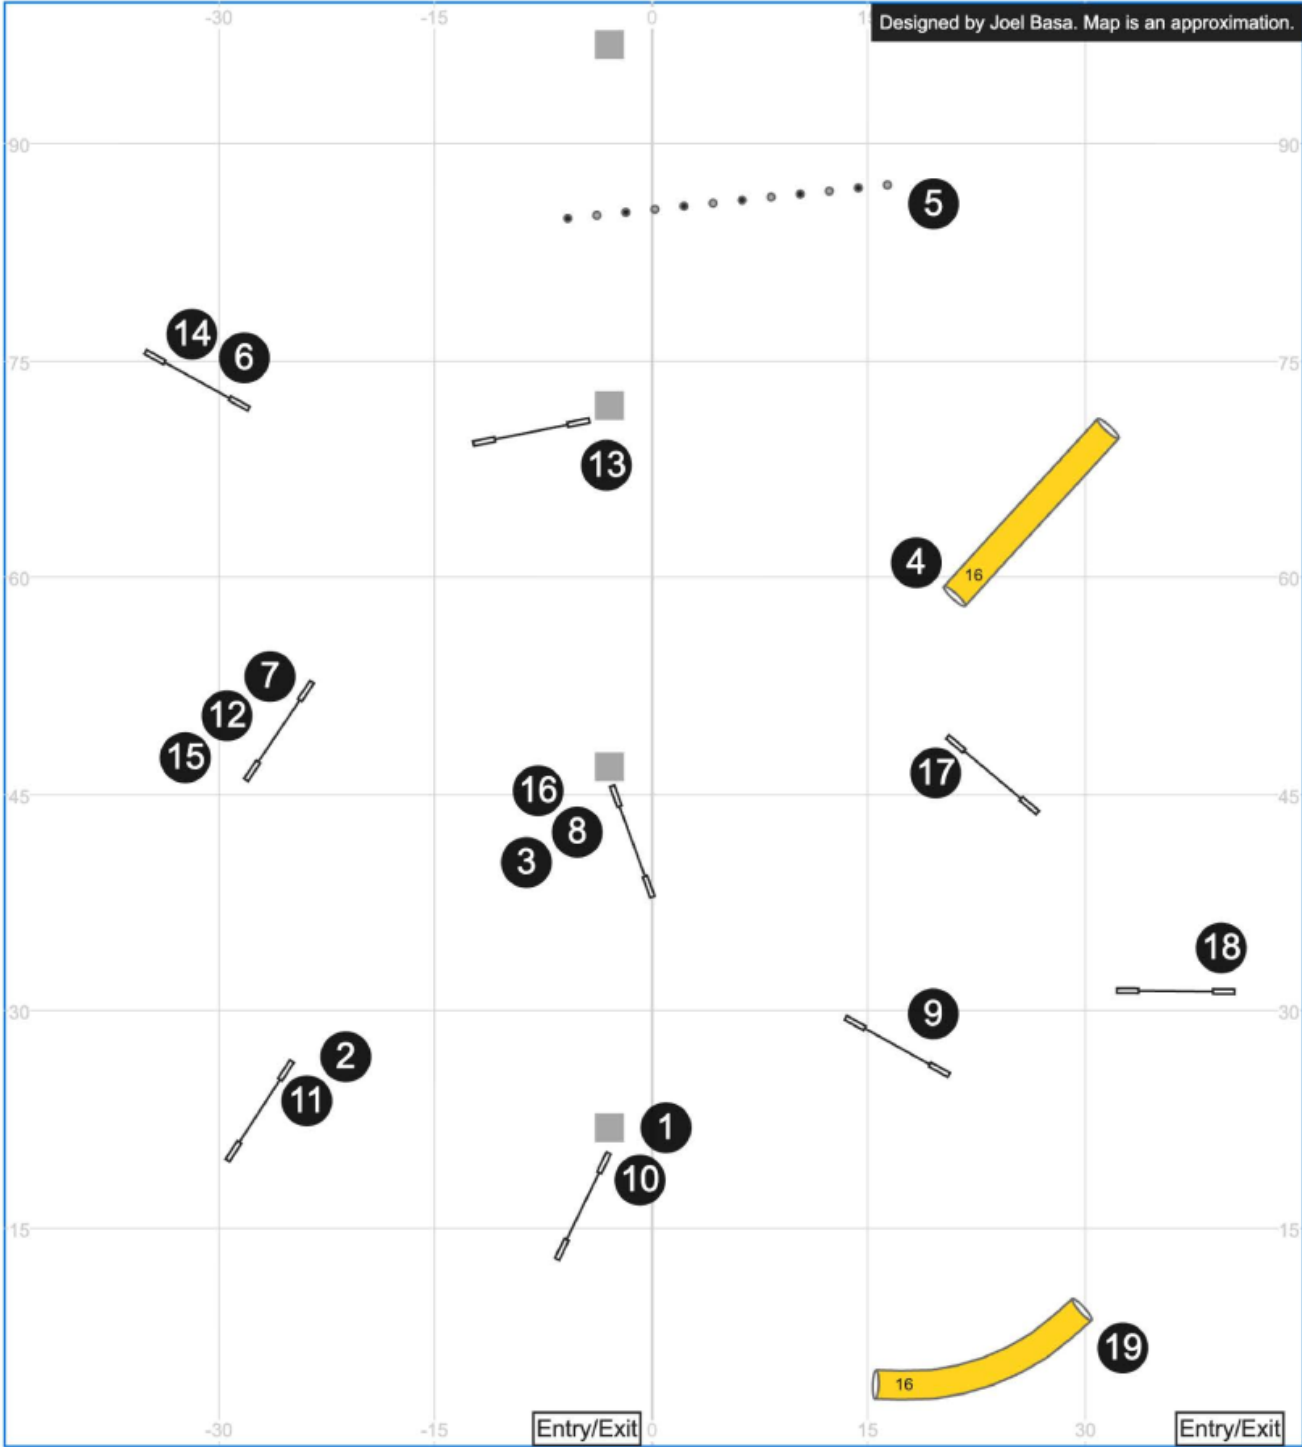

High Octane Agility - 14 Jun 2026 - UKI Beginner/Novice Jumping

Jun 9, 2026 9:40 PM (v9.12.2)

Path length (yd): 179.9

www.smarteragility.com