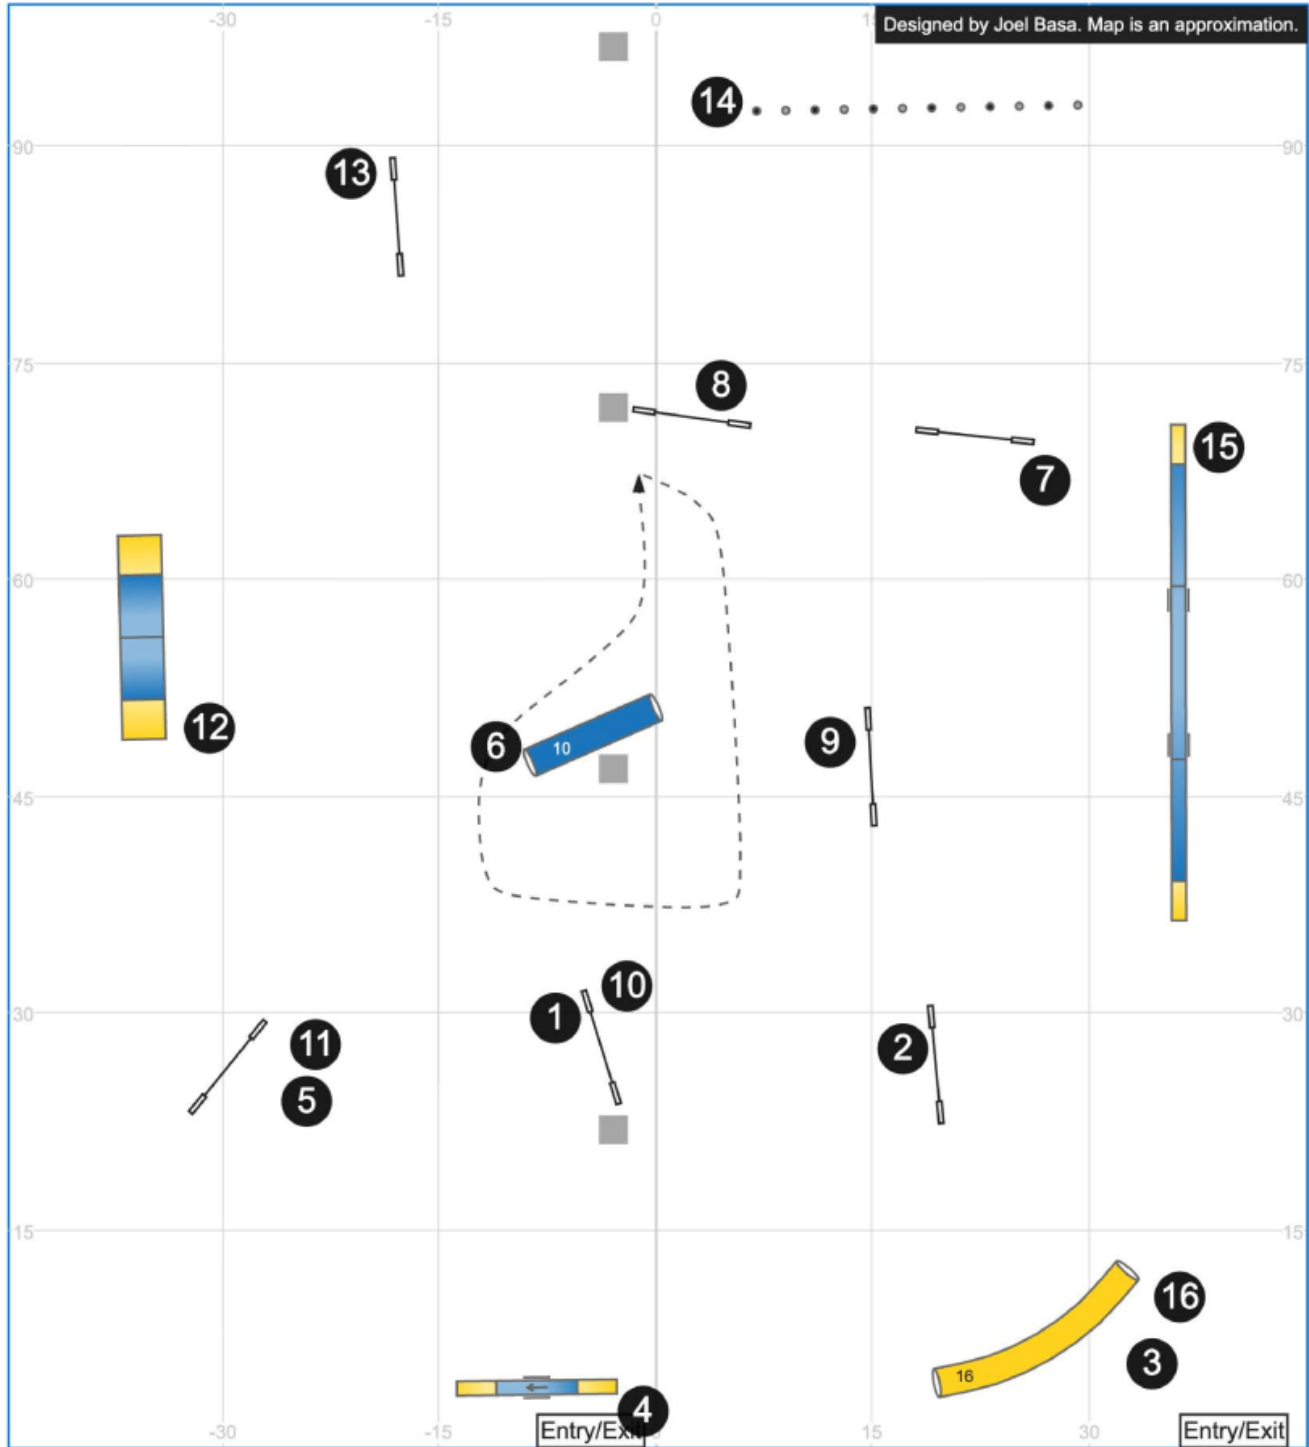

High Octane Agility - 14 Jun 2026 - UKI Beginner/Novice Agility

Path length (yd): 177.6

www.smarteragility.com