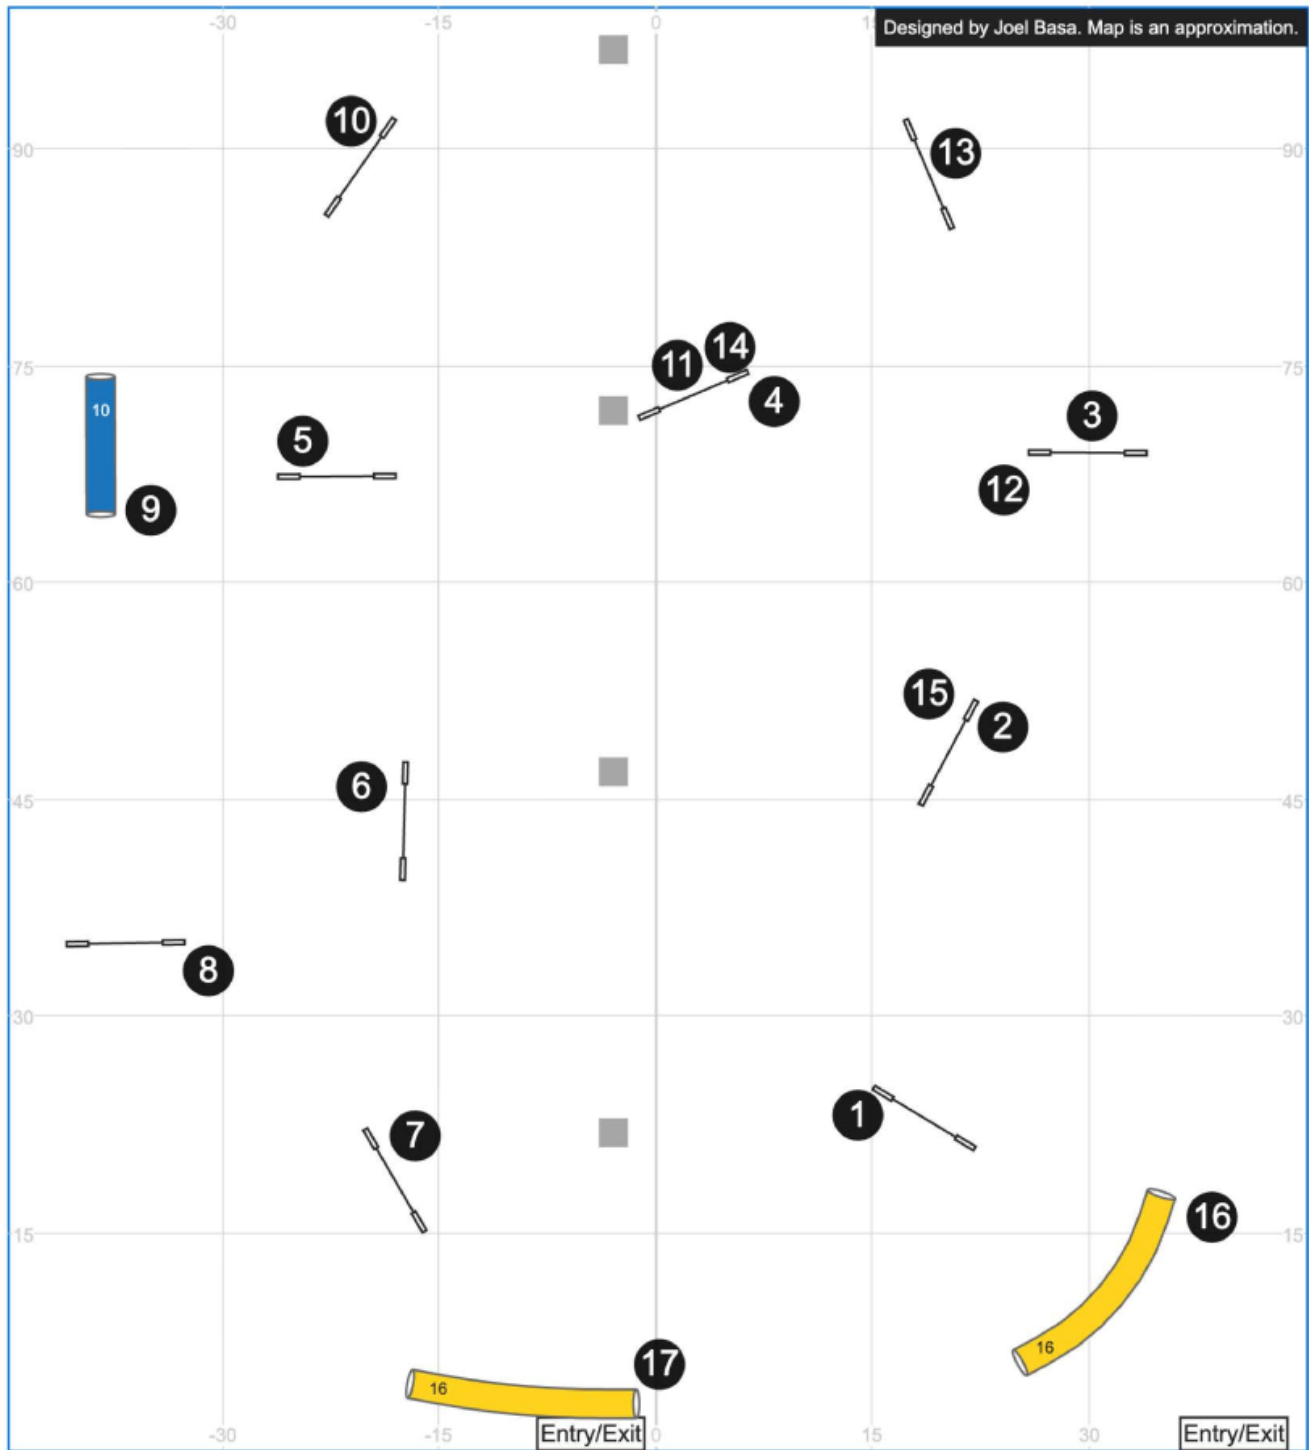

# High Octane Agility - 14 Jun 2026 - UKI Beginner/Novice Speedstakes

Designed by Joel Basa. Map is an approximation.

Jun 9, 2026 9:44 PM (v9.12.2)

Path length (yd): 158.7

[www.smarteragility.com](http://www.smarteragility.com)