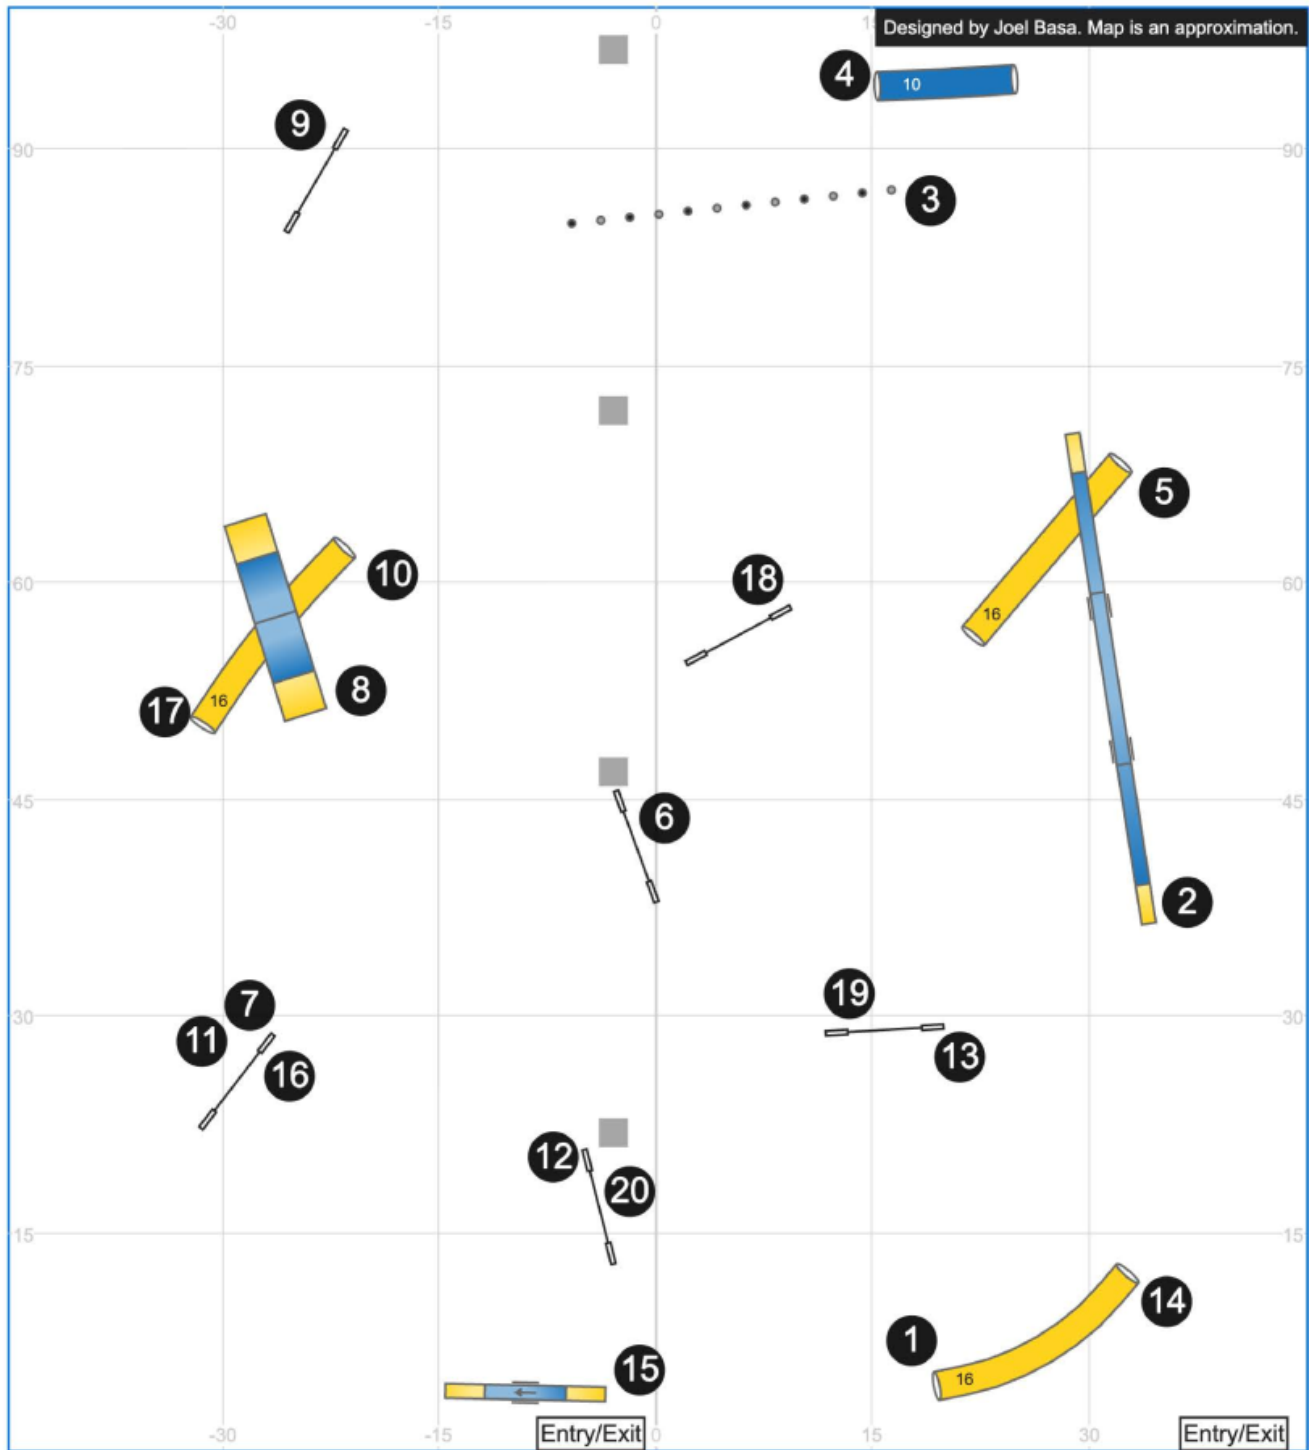

High Octane Agility - 14 Jun 2026 - UKI Master Series Agility

Path length (yd): 236.1

www.smarteragility.com