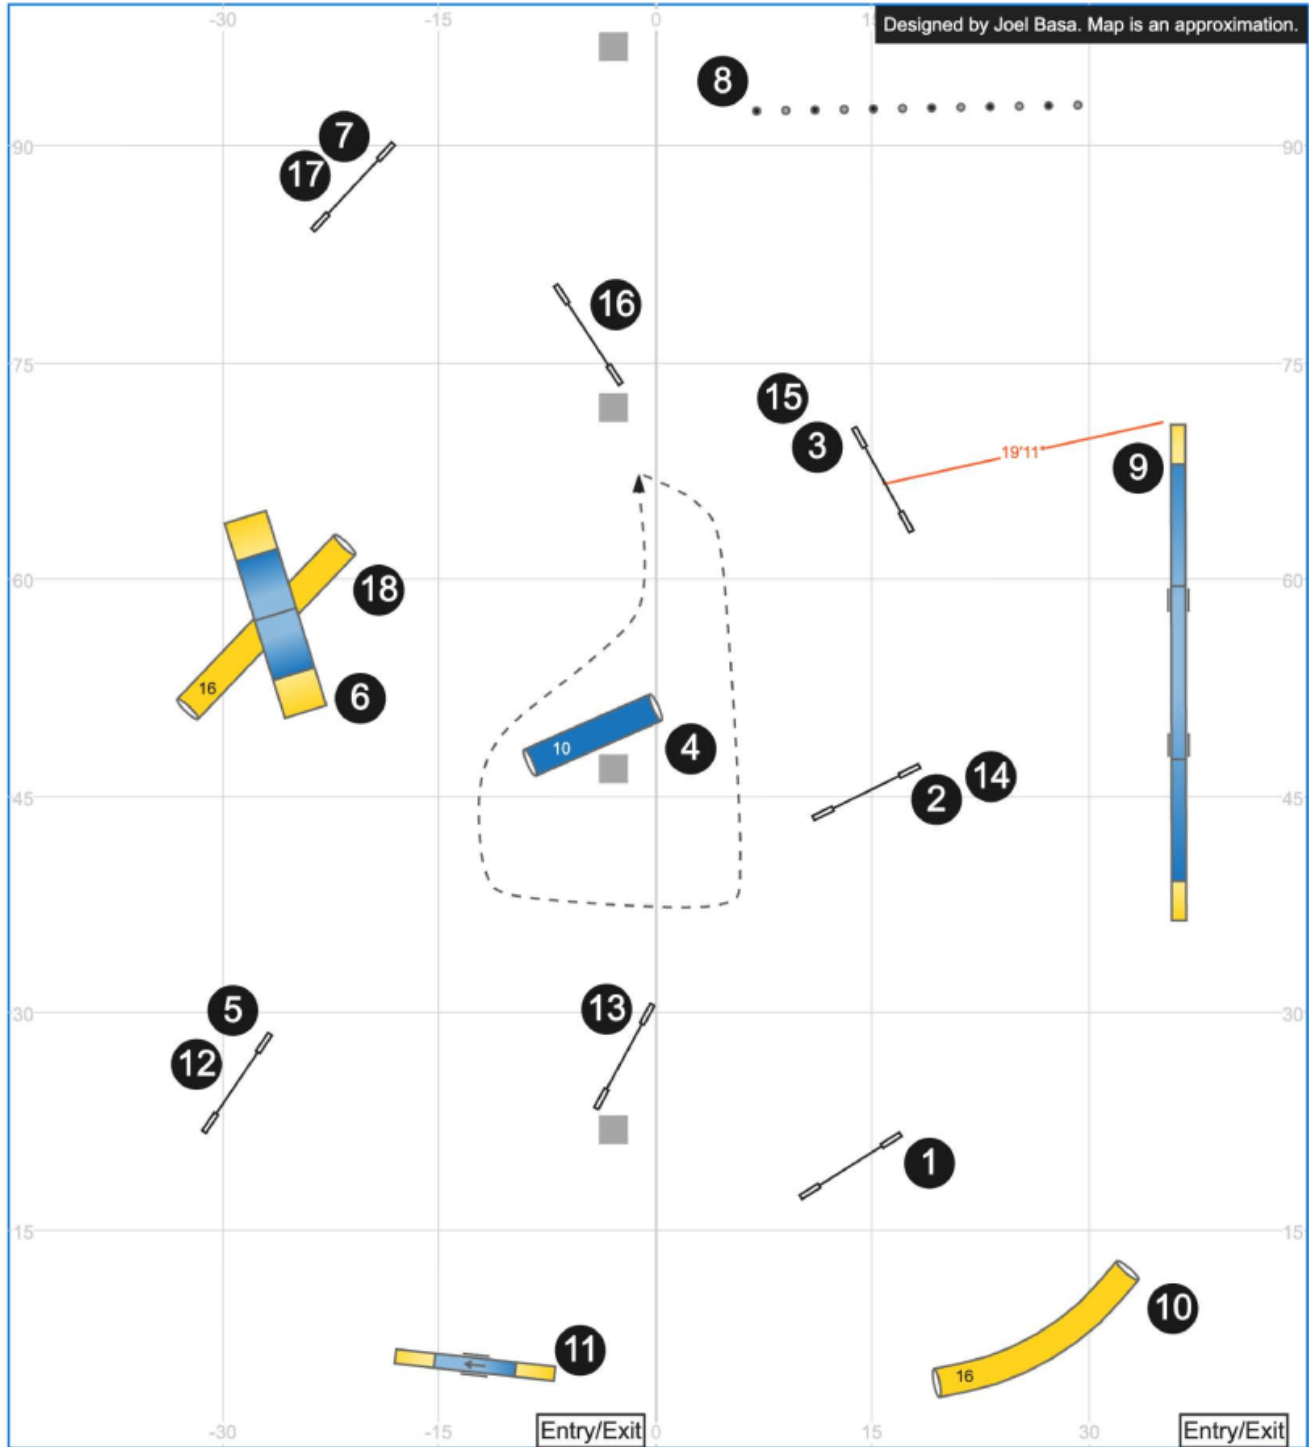

High Octane Agility - 14 Jun 2026 - UKI Senior/Champ Agility

Designed by Joel Basa. Map is an approximation.

Jun 9, 2026 9:47 PM (v9.12.2)

Path length (yd): 199.3

www.smarteragility.com