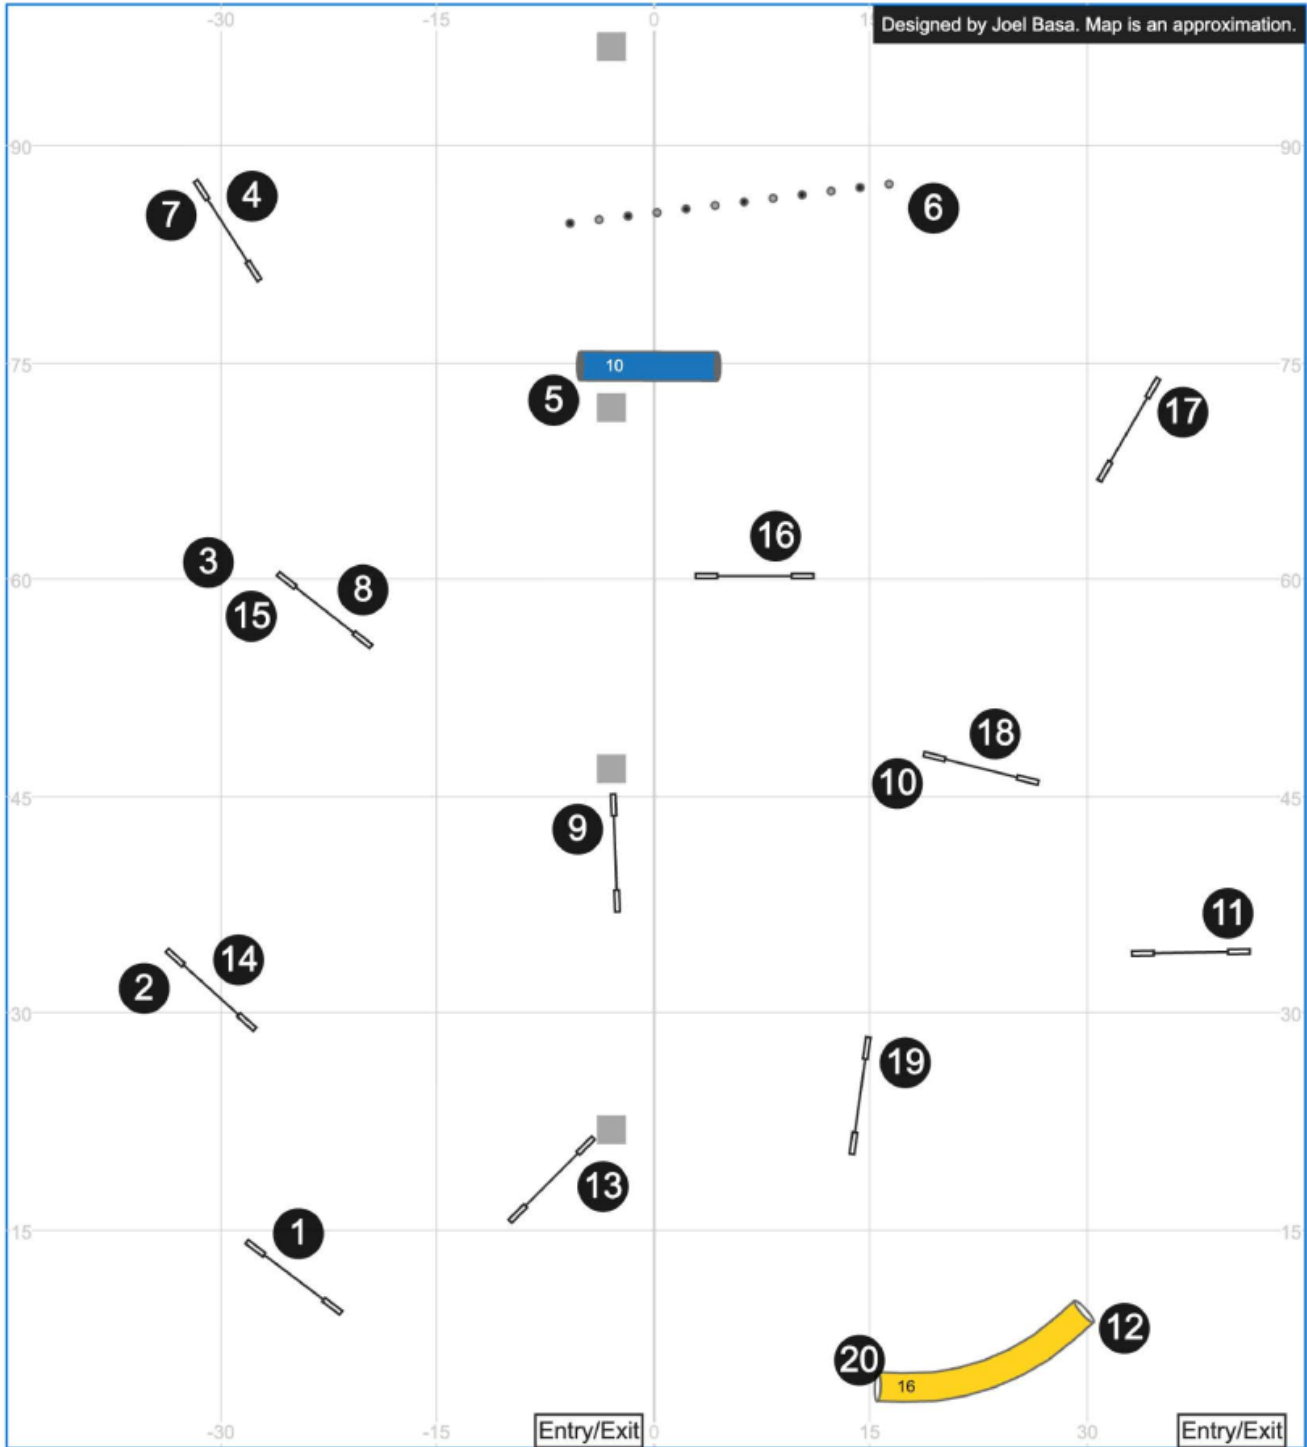

High Octane Agility - 14 Jun 2026 - UKI Master Series Jumping

Jun 9, 2026 9:41 PM (v9.12.2)

Path length (yd): 199.5

www.smarteragility.com