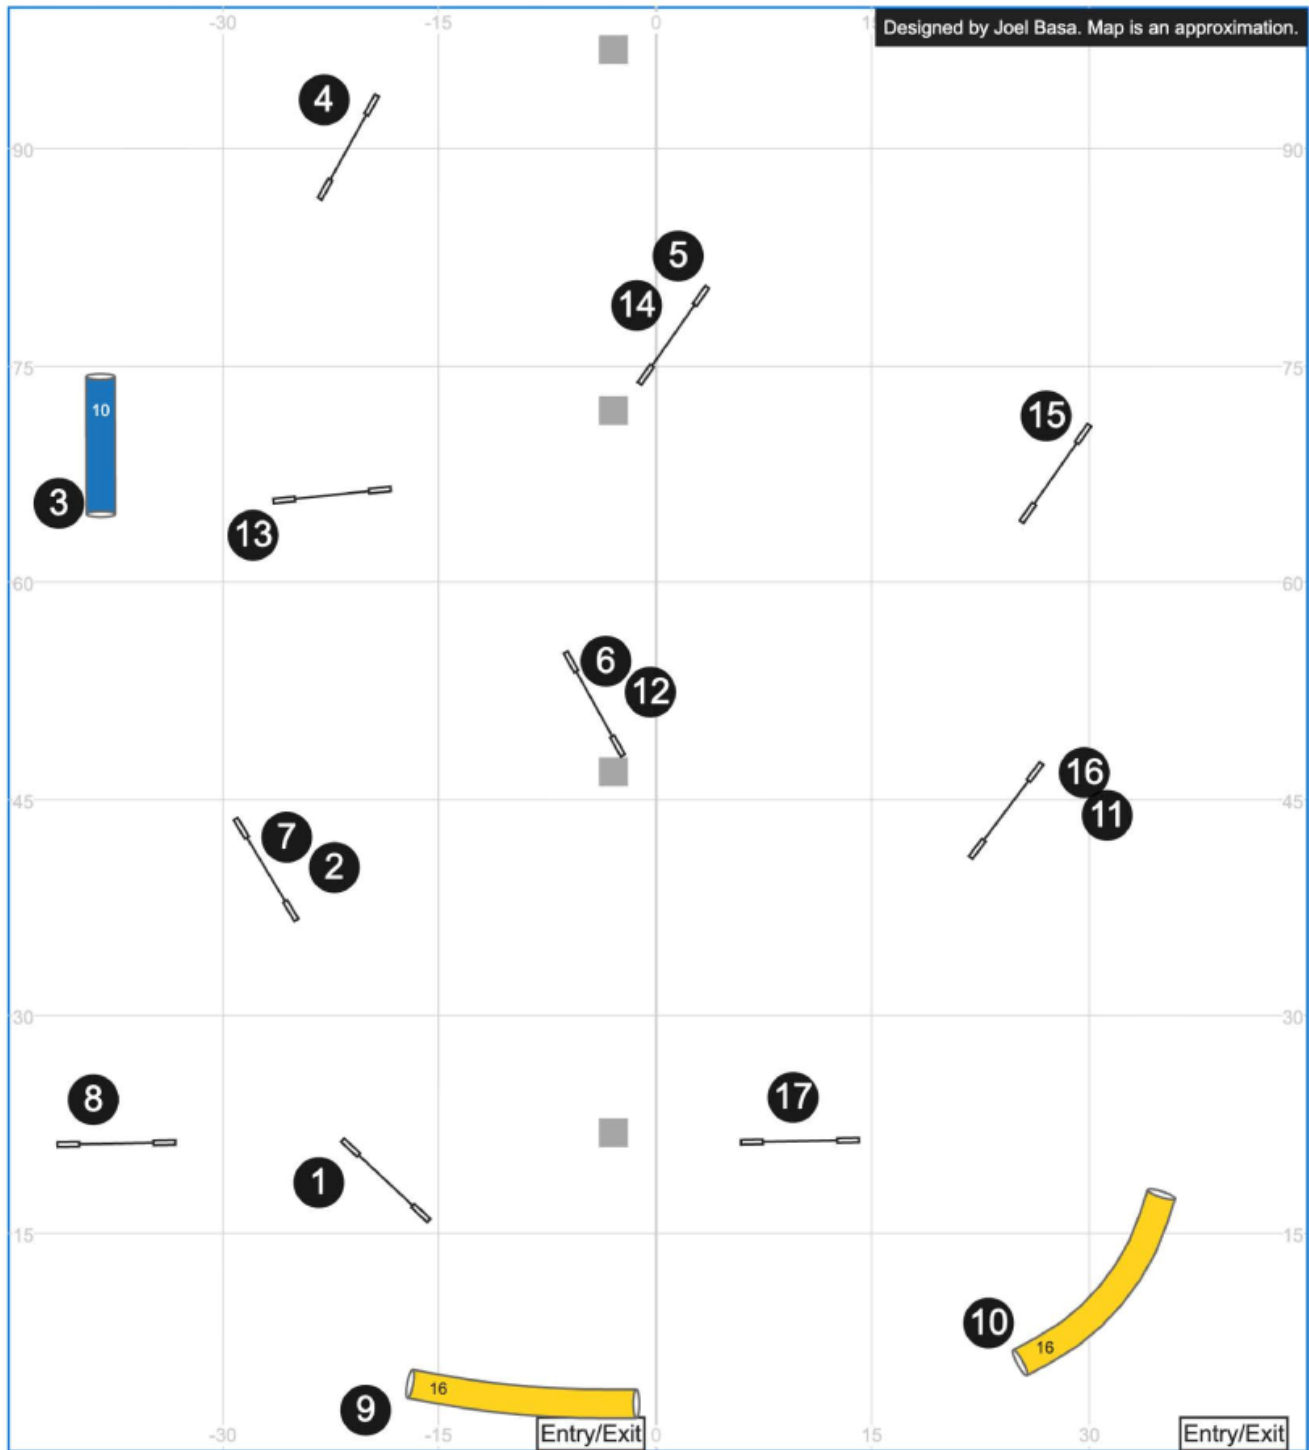

# High Octane Agility - 14 Jun 2026 - UKI Beginner/Novice Speedstakes

Designed by Joel Basa. Map is an approximation.

Jun 9, 2026 9:44 PM (v9.12.2)

Path length (yd): 158.7

[www.smarteragility.com](http://www.smarteragility.com)

# High Octane Agility - 14 Jun 2026 - UKI Master Series Jumping

Jun 9, 2026 9:41 PM (v9.12.2)

Path length (yd): 199.5

[www.smarteragility.com](http://www.smarteragility.com)