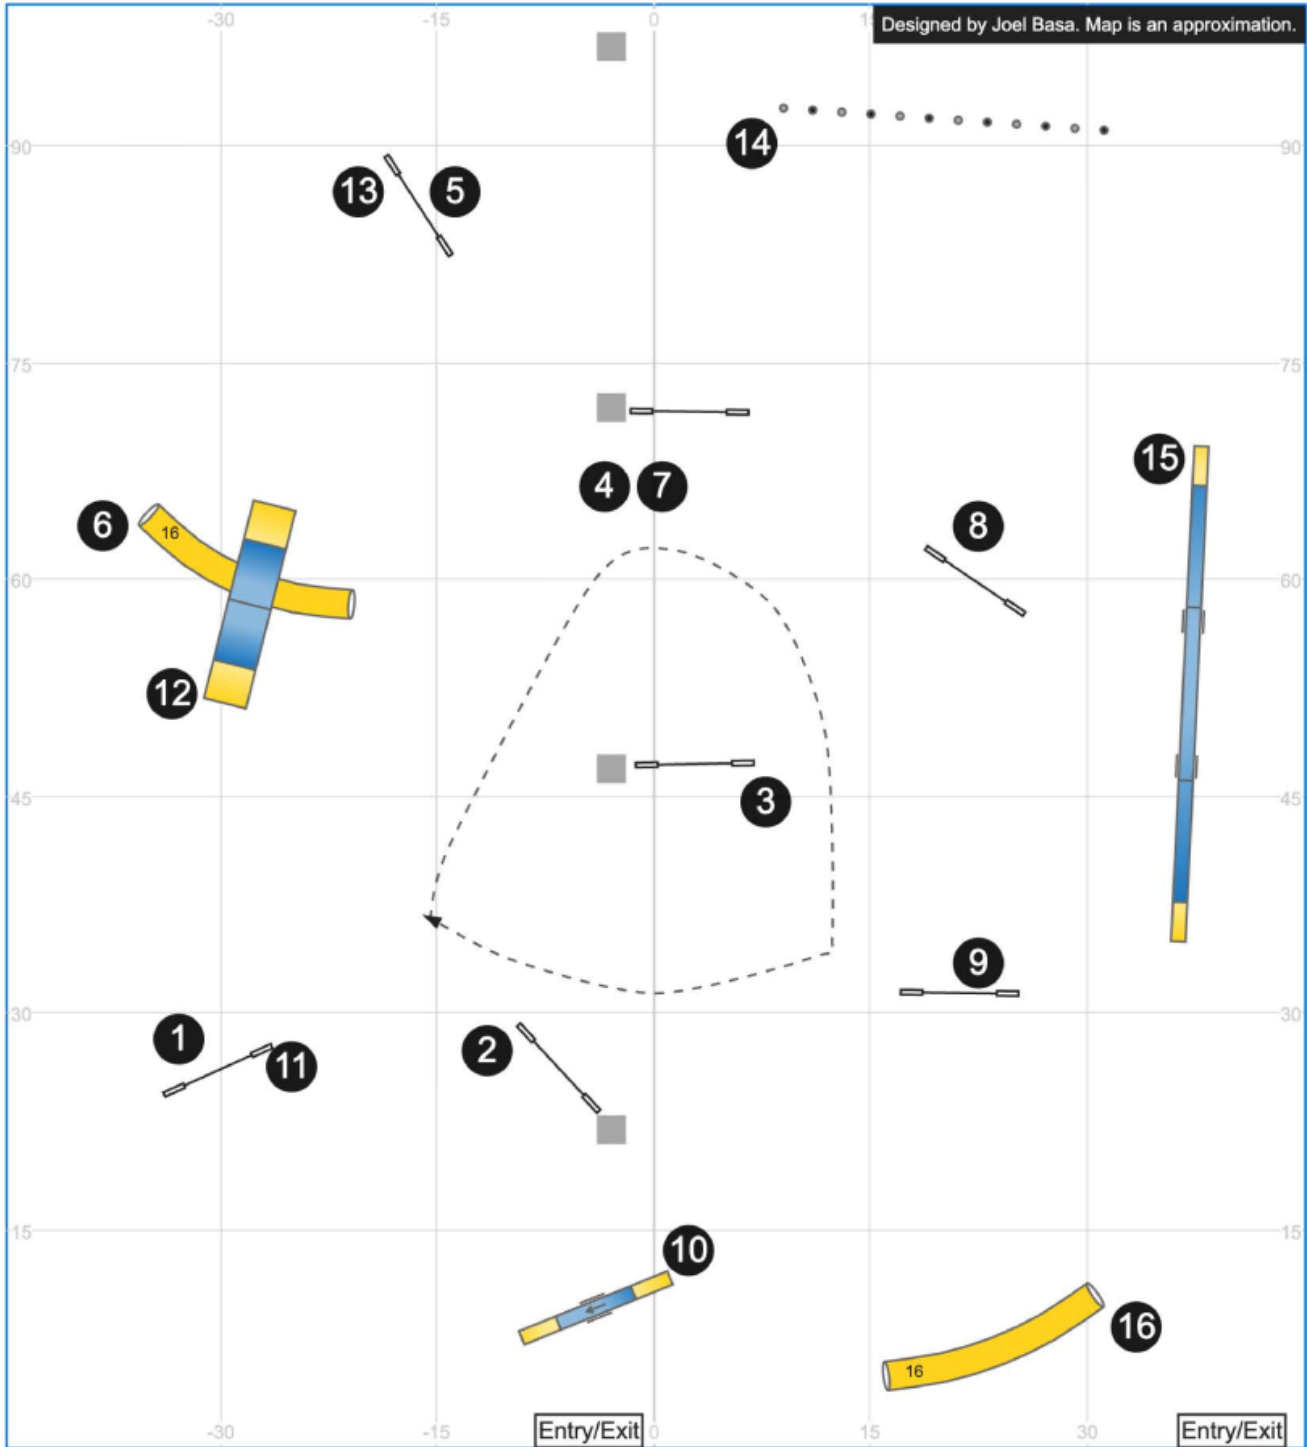

# High Octane Agility - 13 Jun 2026 - UKI Beginner/Novice Agility 1

Designed by Joel Basa. Map is an approximation.

Jun 9, 2026 9:31 PM (v9.12.2)

Path length (yd): 174.3

[www.smarteragility.com](http://www.smarteragility.com)

# High Octane Agility - 13 Jun 2026 - UKI Beginner/Novice Agility 2

Designed by Joel Basa. Map is an approximation.

Jun 9, 2026 9:35 PM (v4.12.2)

Path length (yd): 172.2

[www.smarteragility.com](http://www.smarteragility.com)

# High Octane Agility - 13 Jun 2026 - UKI Senior/Champ Agility 2

Designed by Joel Basa. Map is an approximation.

Jun 9, 2026 9:28 PM (v4.12.2)

Path length (yd): 182.9

[www.smarteragility.com](http://www.smarteragility.com)