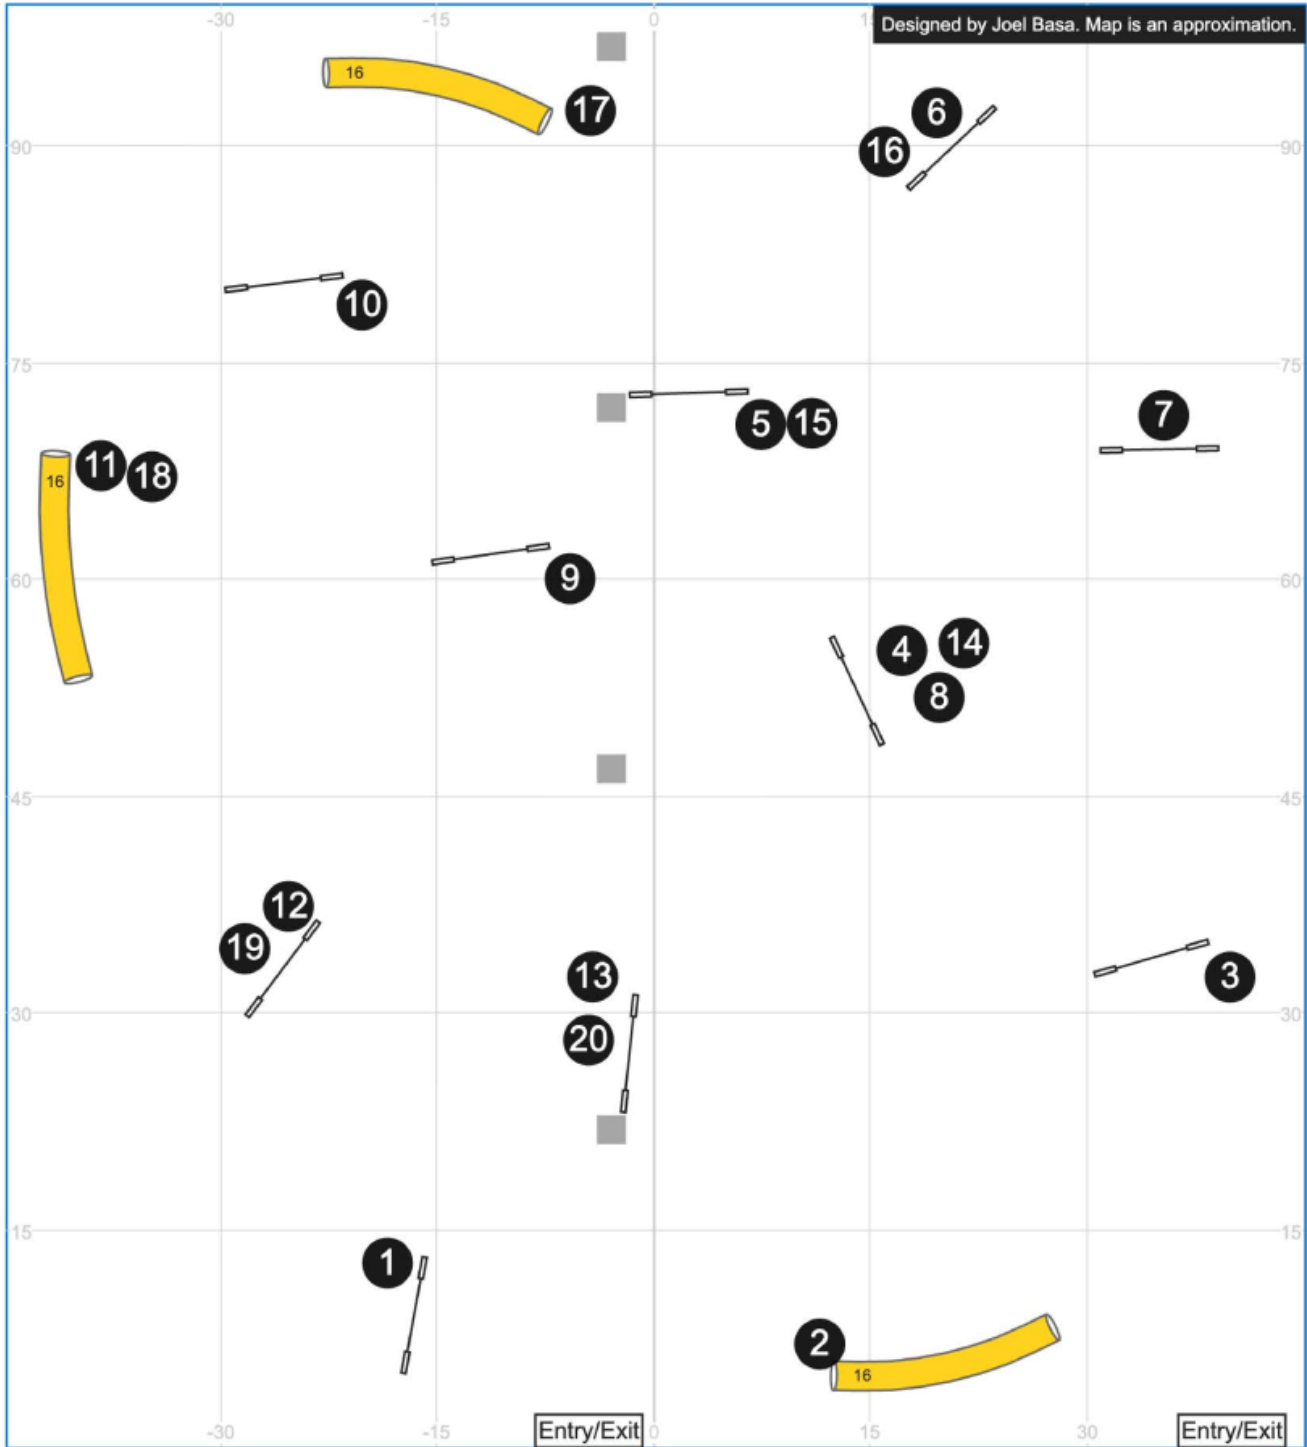

High Octane Agility - 13 Jun 2026 - UKI Senior/Champ Speedstakes

Designed by Joel Basa. Map is an approximation.

Jun 9, 2026 9:33 PM (v4.12.2)

Path length (yd): 197.5

www.smarteragility.com