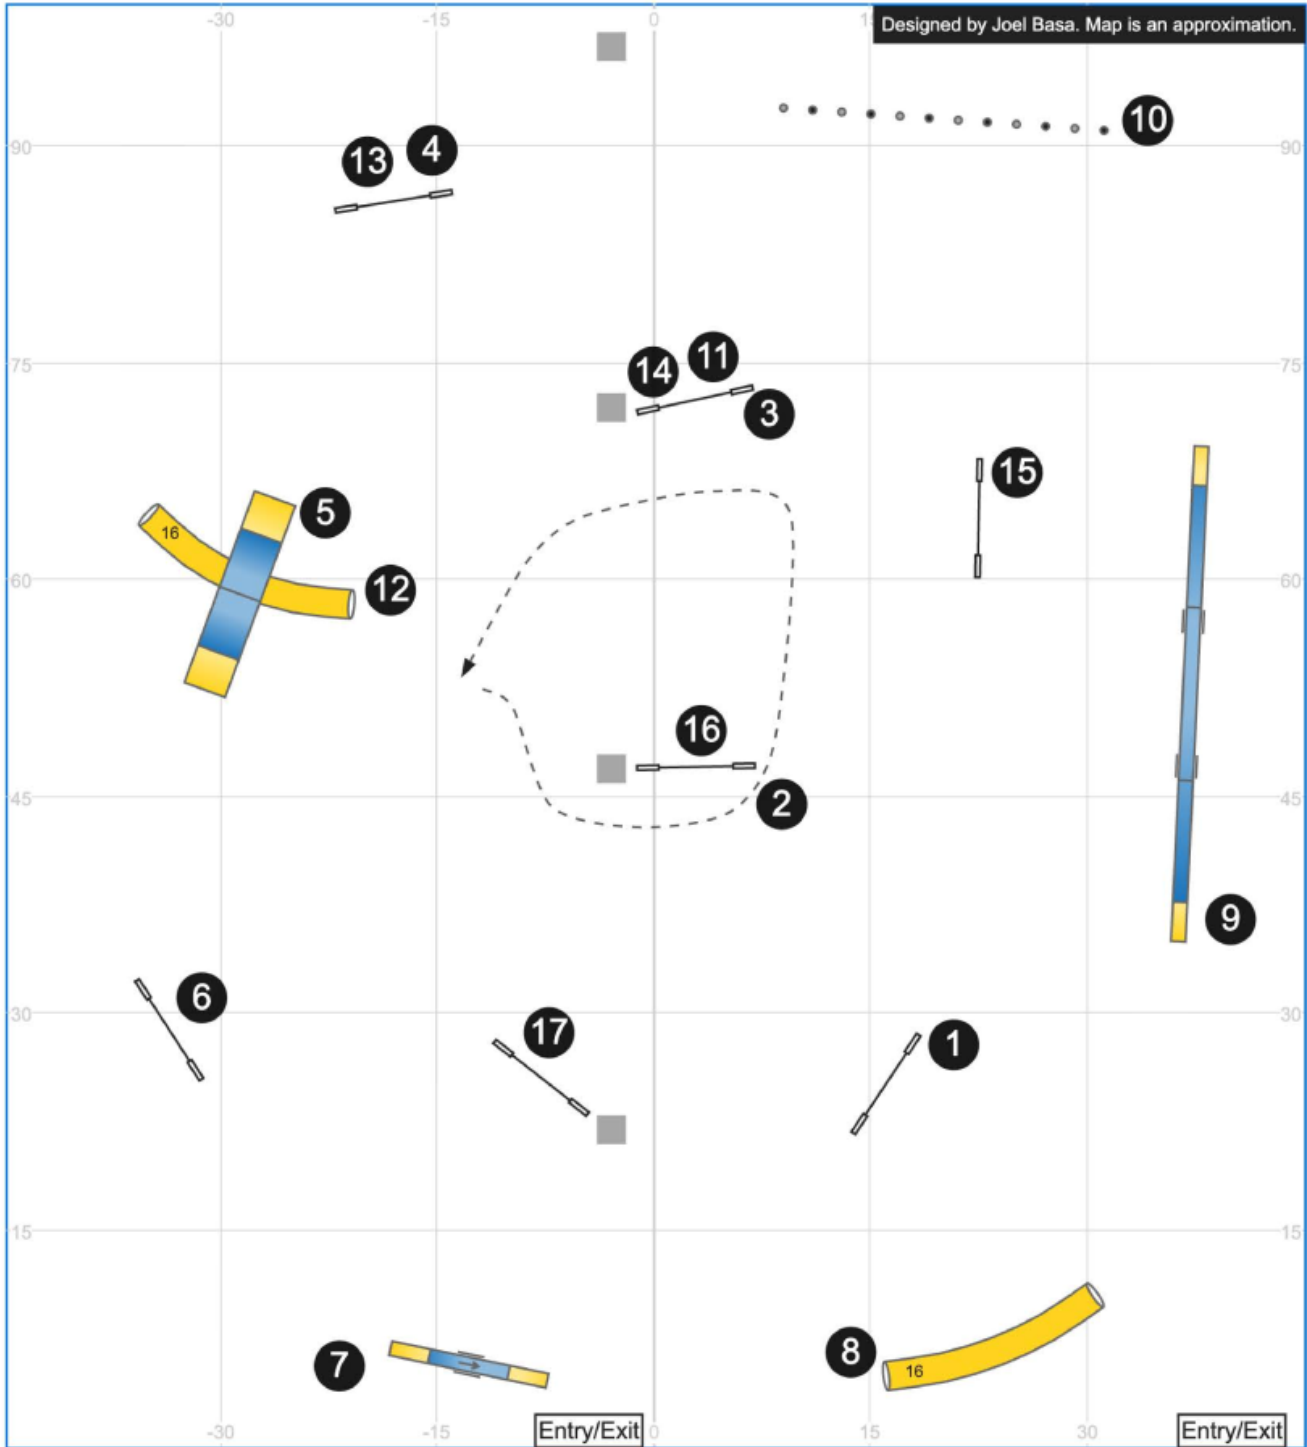

# High Octane Agility - 13 Jun 2026 - UKI Beginner/Novice Agility 1

Designed by Joel Basa. Map is an approximation.

Jun 9, 2026 9:31 PM (v9.12.2)

Path length (yd): 174.3

[www.smarteragility.com](http://www.smarteragility.com)

# High Octane Agility - 13 Jun 2026 - UKI Beginner/Novice Agility 2

Designed by Joel Basa. Map is an approximation.

Jun 9, 2026 9:35 PM (v4.12.2)

Path length (yd): 172.2

[www.smarteragility.com](http://www.smarteragility.com)

# High Octane Agility - 13 Jun 2026 - UKI Senior/Champ Agility 2

Designed by Joel Basa. Map is an approximation.

Jun 9, 2026 9:28 PM (v4.12.2)

Path length (yd): 182.9

[www.smarteragility.com](http://www.smarteragility.com)