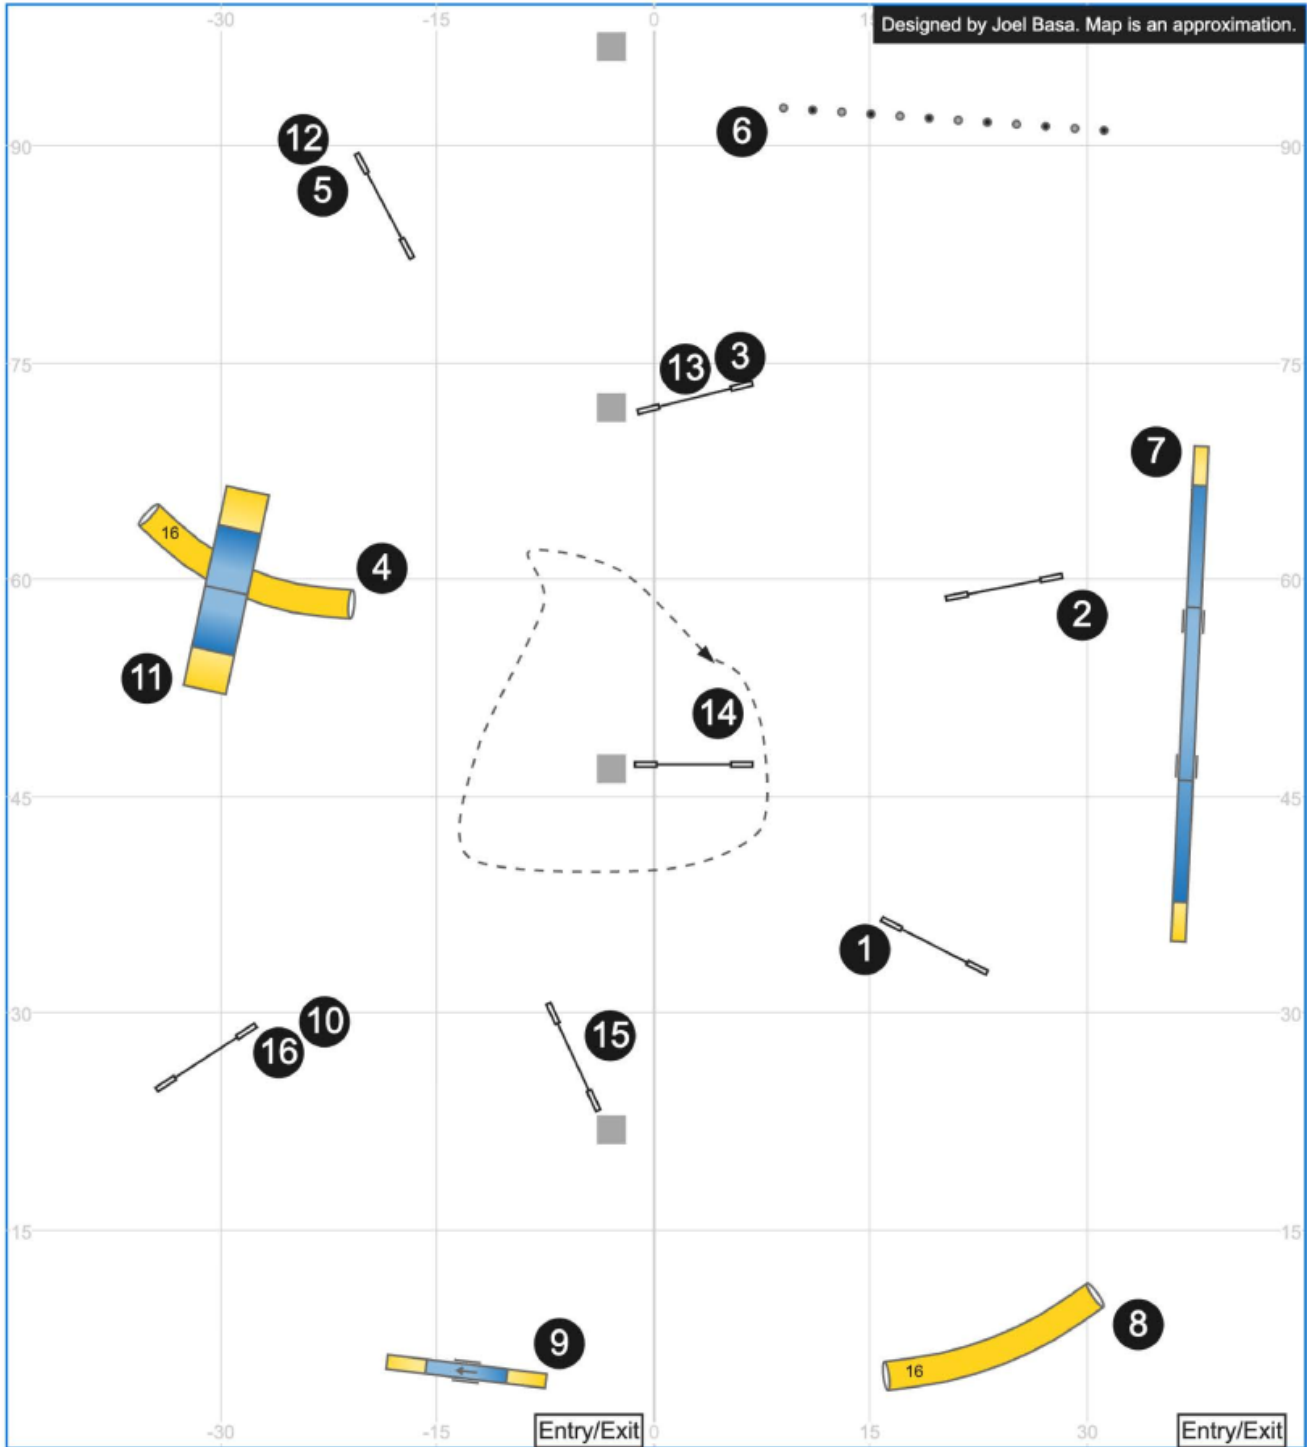

# High Octane Agility - 13 Jun 2026 - UKI Beginner/Novice Agility 1

Designed by Joel Basa. Map is an approximation.

Jun 9, 2026 9:31 PM (v9.12.2)

Path length (yd): 174.3

[www.smarteragility.com](http://www.smarteragility.com)

# High Octane Agility - 13 Jun 2026 - UKI Beginner/Novice Agility 2

Designed by Joel Basa. Map is an approximation.

Jun 9, 2026 9:35 PM (v4.12.2)

Path length (yd): 172.2

[www.smarteragility.com](http://www.smarteragility.com)

# High Octane Agility - 13 Jun 2026 - UKI Senior/Champ Agility 2

Designed by Joel Basa. Map is an approximation.

Jun 9, 2026 9:28 PM (v4.12.2)

Path length (yd): 182.9

[www.smarteragility.com](http://www.smarteragility.com)