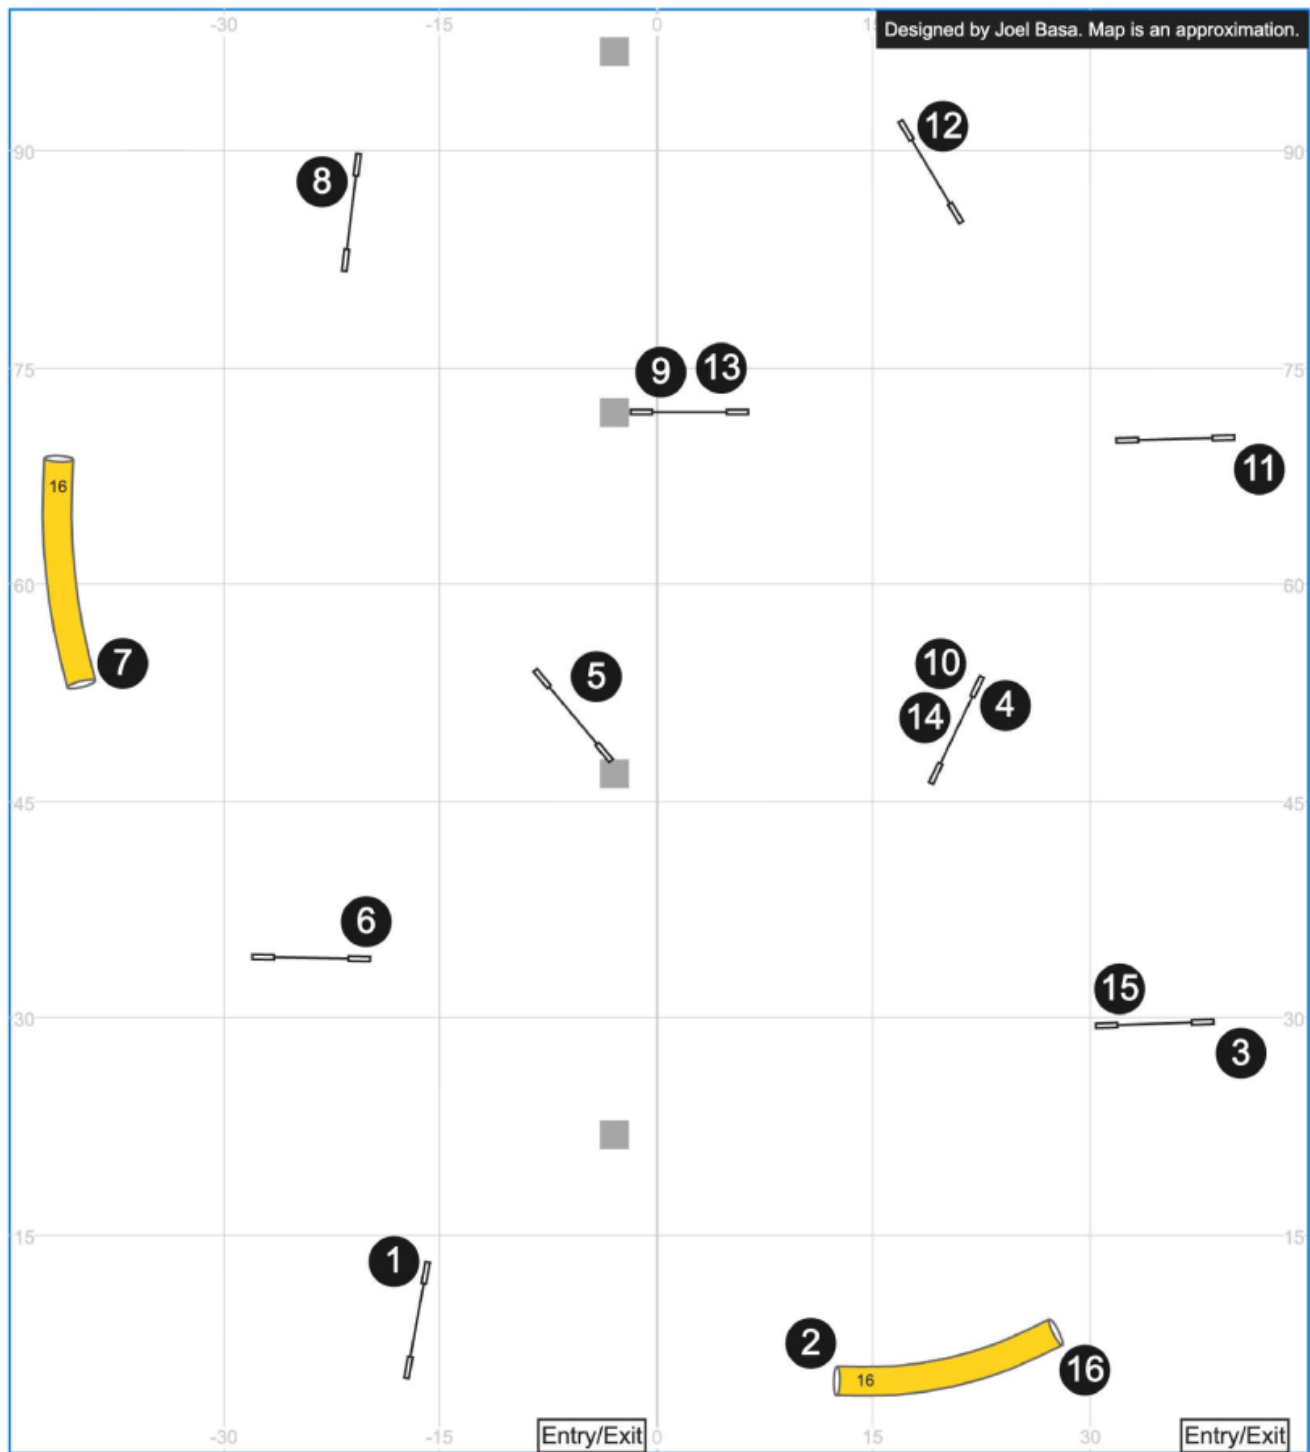

High Octane Agility - 13 Jun 2026 - UKI Beginner/Novice Speedstakes