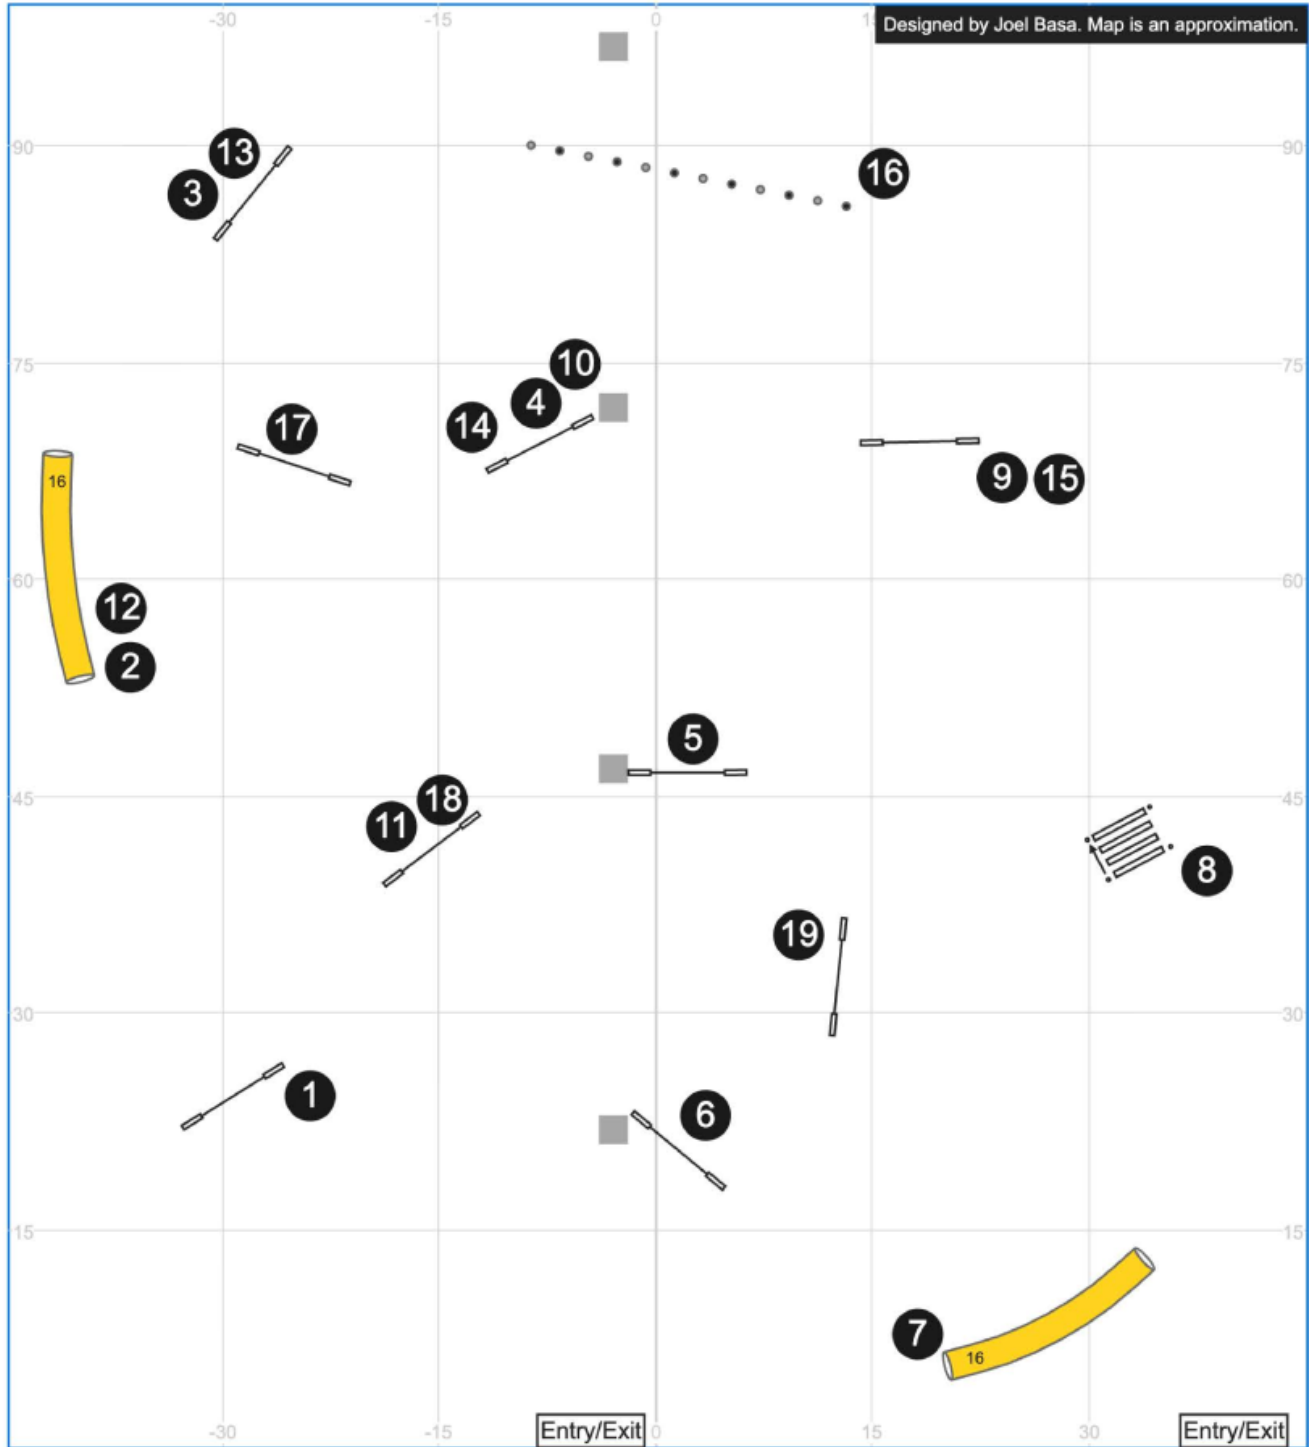

High Octane Agility - 13 Jun 2026 - UKI Beginner/Novice Jumping 2

Jun 9, 2026 9:34 PM (v9.12.2)

Path length (yd): 194.3

www.smarteragility.com