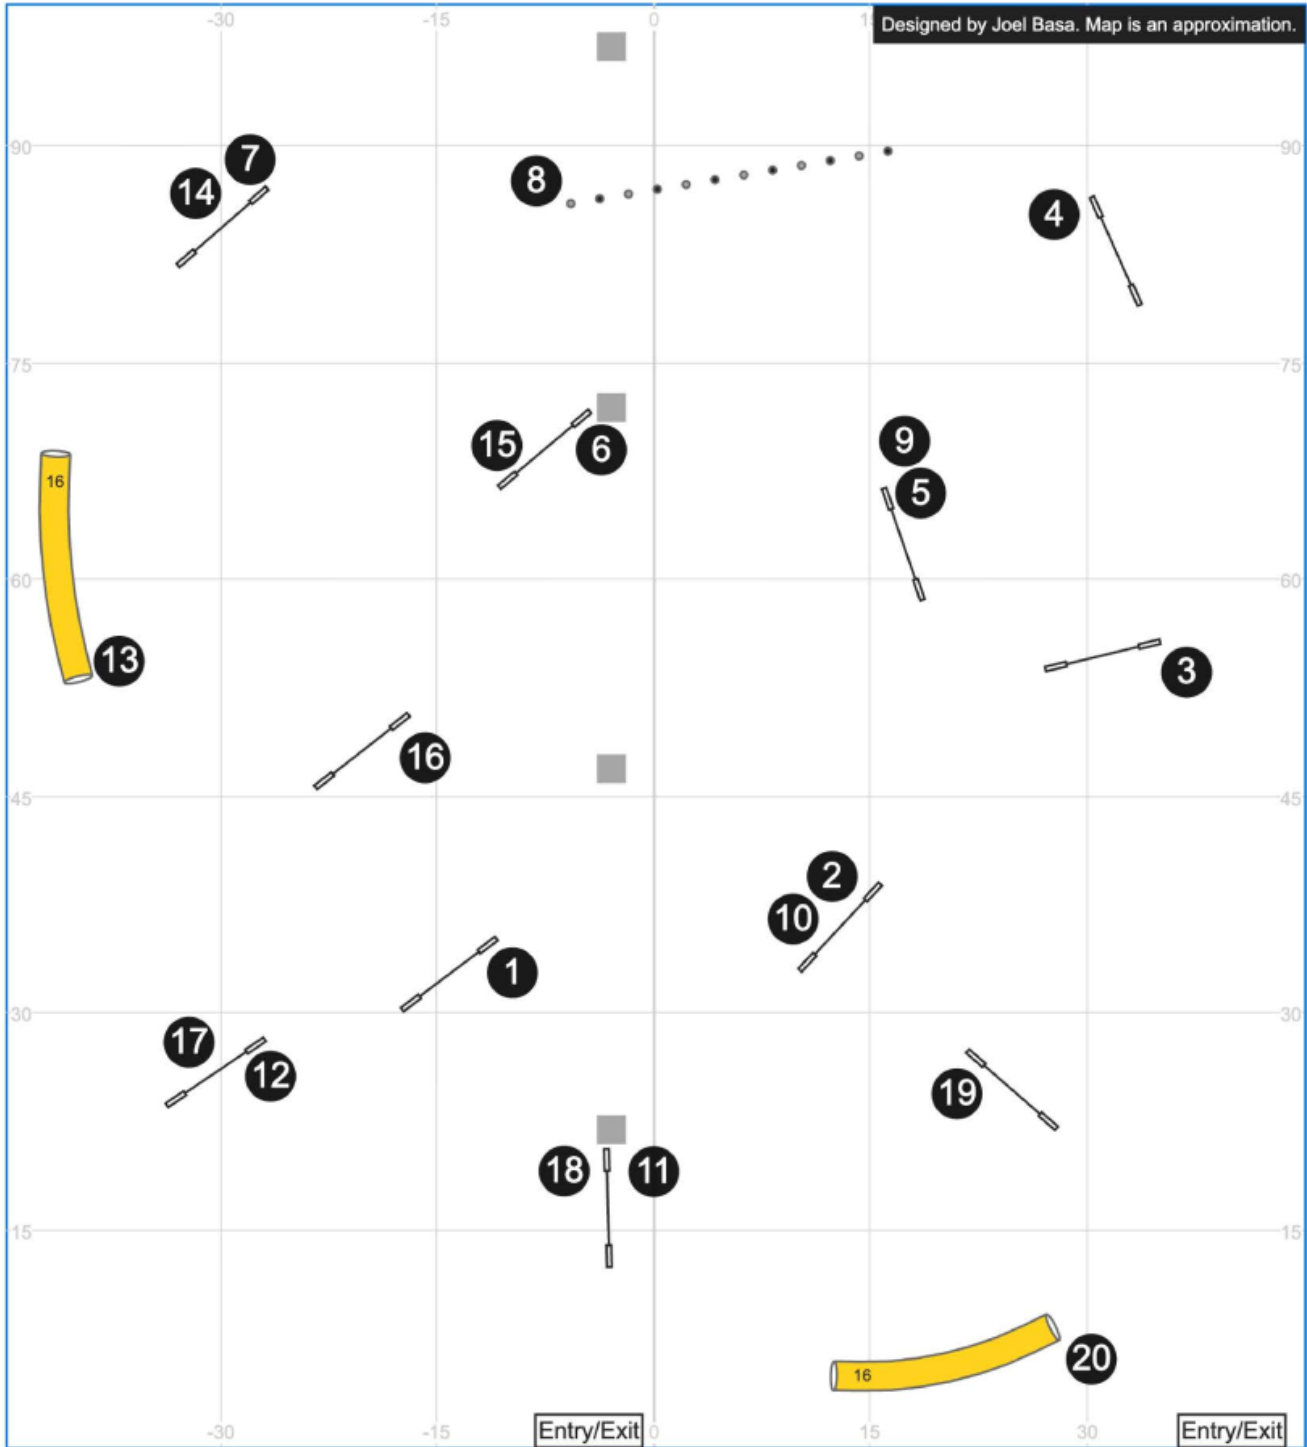

High Octane Agility - 13 Jun 2026 - UKI Senior/Champ Jumping 2

Path length (yd): 201.1

www.smarteragility.com