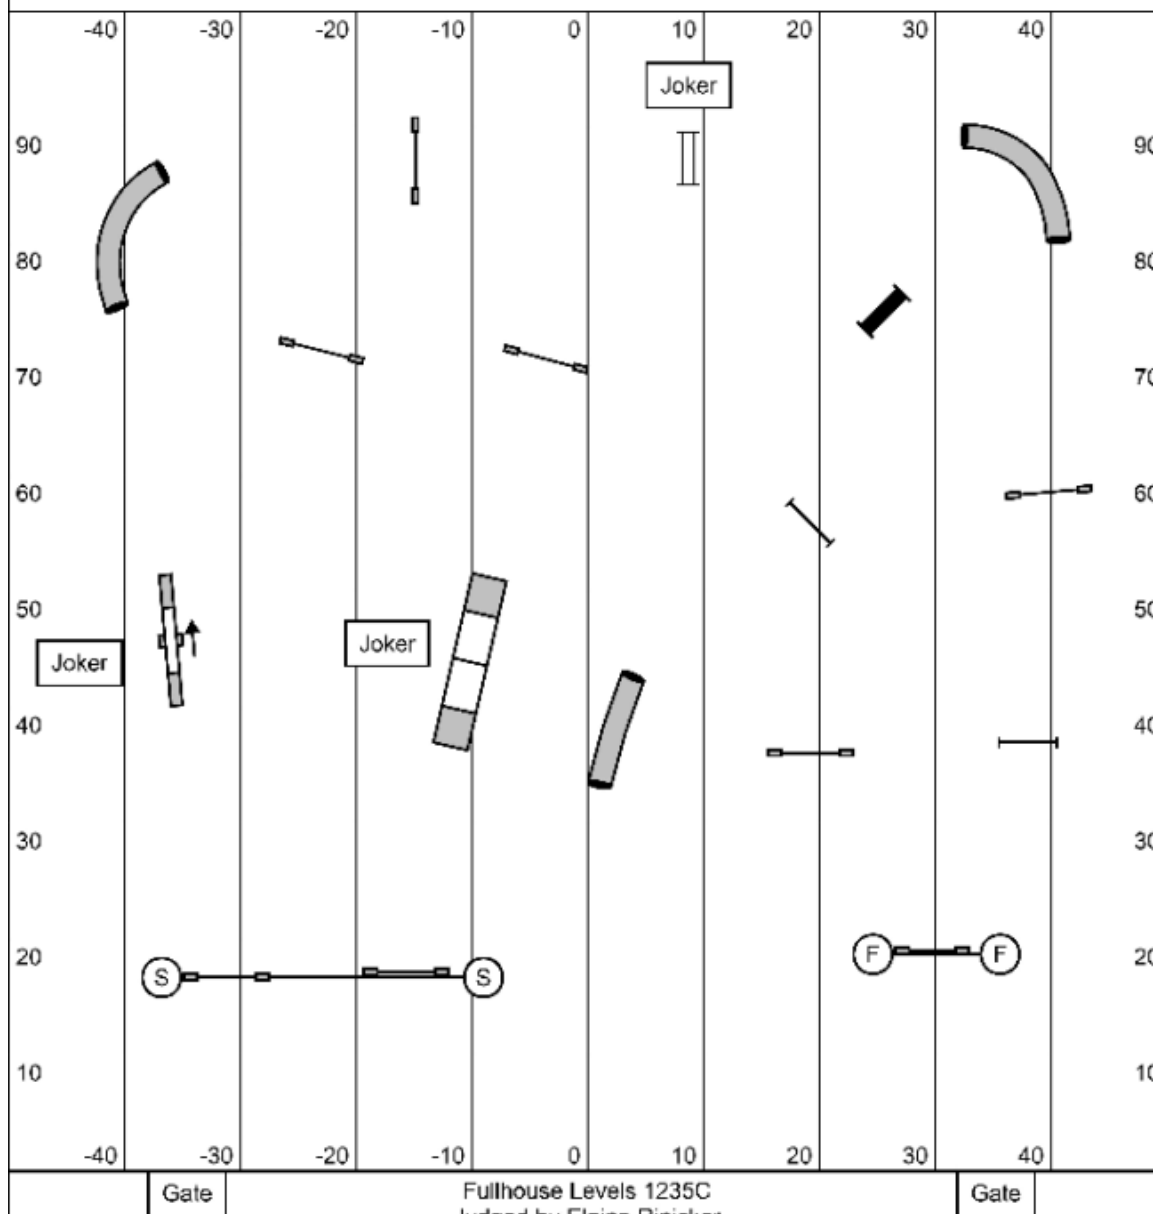

- 1Pt= single bar jumps
- 3Pt= tunnels, weaves, double
- 5Pt= A-frame, combo, teeter

Times:
 4/8/12= 35 sec opening, 20 secs gamble
 16/20/24= 30 sec opening, 18 secs gamble

Points required to Q:
 L1- 32
 L2= 36
 L3= 40
 L5C= 44
 Specialists and Enthusiasts=2 Pts less

Gate

Standard - Levels 1

Gate

Standard Levels 1
 Judged by Elaine Rinicker
 12 June, 2026
 Rocky Top Mountain K9 Agility
 Lancing, TN

Gate

Fullhouse - Levels 1235C

FullHouse:
The last jump is live at all times and is worth 0 pts.

All obstacles can be taken back-to-back is done safely.

To Q, you need 3, 1 pt obstacles, 2, 3 pt obstacles & 1, 5 pt obstacle plus the number of points for your level.

1 pt: single bar jumps
3 pt: tunnels, panel jump
5 pt: Jokers

Times: Large dogs +16" vets running 12"= 35 secs;
small dogs= 40 secs

Points:
Level 5,C= 25 pts
Level 3= 23 pts
Level 2=21 pts
Level 1=19 pts
Sps & Ent: 2 pts lower

Fullhouse Levels 1235C
Judged by Elaine Rinicker
12 June, 2026
Rocky Top Mountain K9 Agility
Lancing, TN