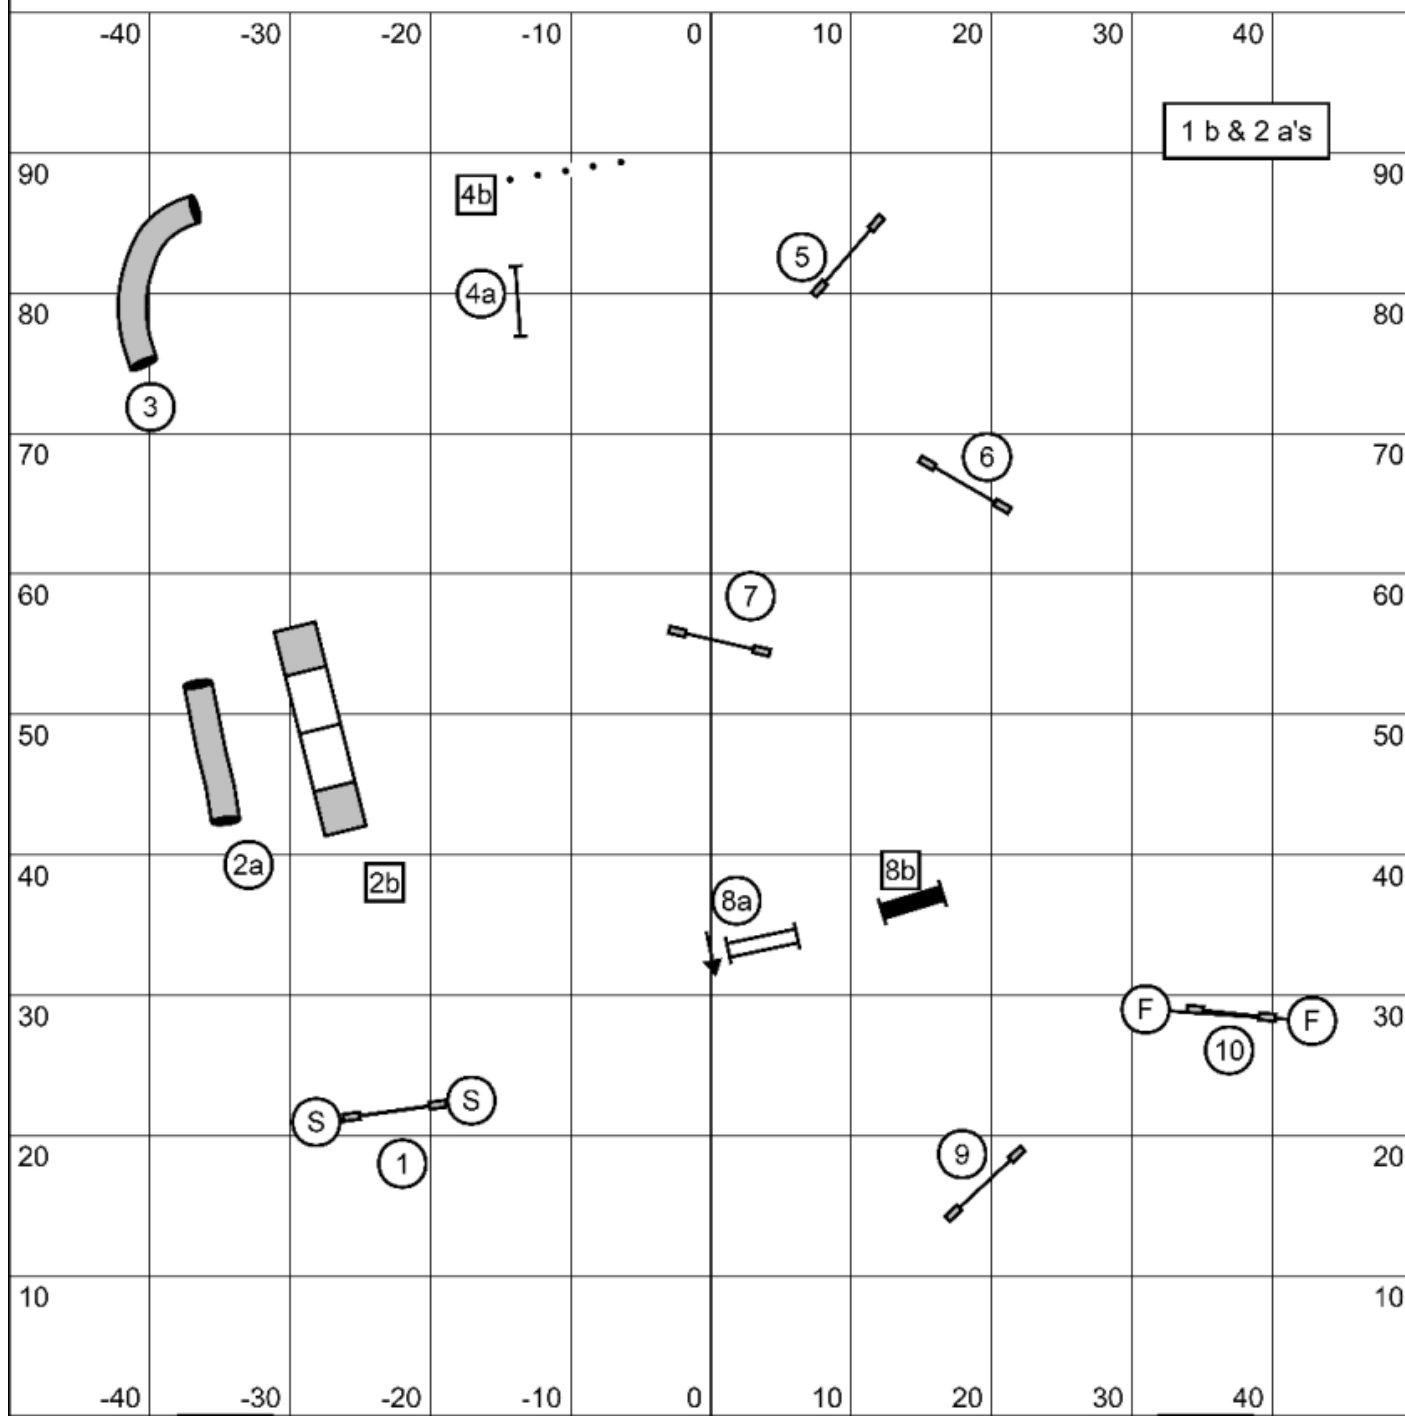

Times: Large dogs +16" vets running 12"= 35 secs;
small dogs= 40 secs

Points:
Level 5,C= 25 pts
Level 3= 23 pts
Level 2=21 pts
Level 1=19 pts
Sps & Ent: 2 pts lower

Fullhouse Levels 1235C
Judged by Elaine Rinicker
12 June, 2026
Rocky Top Mountain K9 Agility
Lancing, TN

Wildcard - Levels 35C

Gate

Wildcard Levels 35C
 Judged by Elaine Rinicker
 12 June, 2026
 Rocky Top Mountain K9 Agility
 Lancing, TN

Gate

Wildcard - Levels 12

Gate

Gate

Wildcard Levels 12
 Judged by Elaine Rinicker
 12 June, 2026
 Rocky Top Mountain K9 Agility
 Lancing, TN

Jumpers - Levels 35C

Gate

Gate

Jumpers Levels 35C
 Judged by Elaine Rinicker
 12 June, 2026
 Rocky Top Mountain K9 Agility
 Lancing, TN

Jumpers - Levels 12

Gate

Jumpers Levels 12
 Judged by Elaine Rinicker
 12 June, 2026
 Rocky Top Mountain K9 Agility
 Lancing, TN