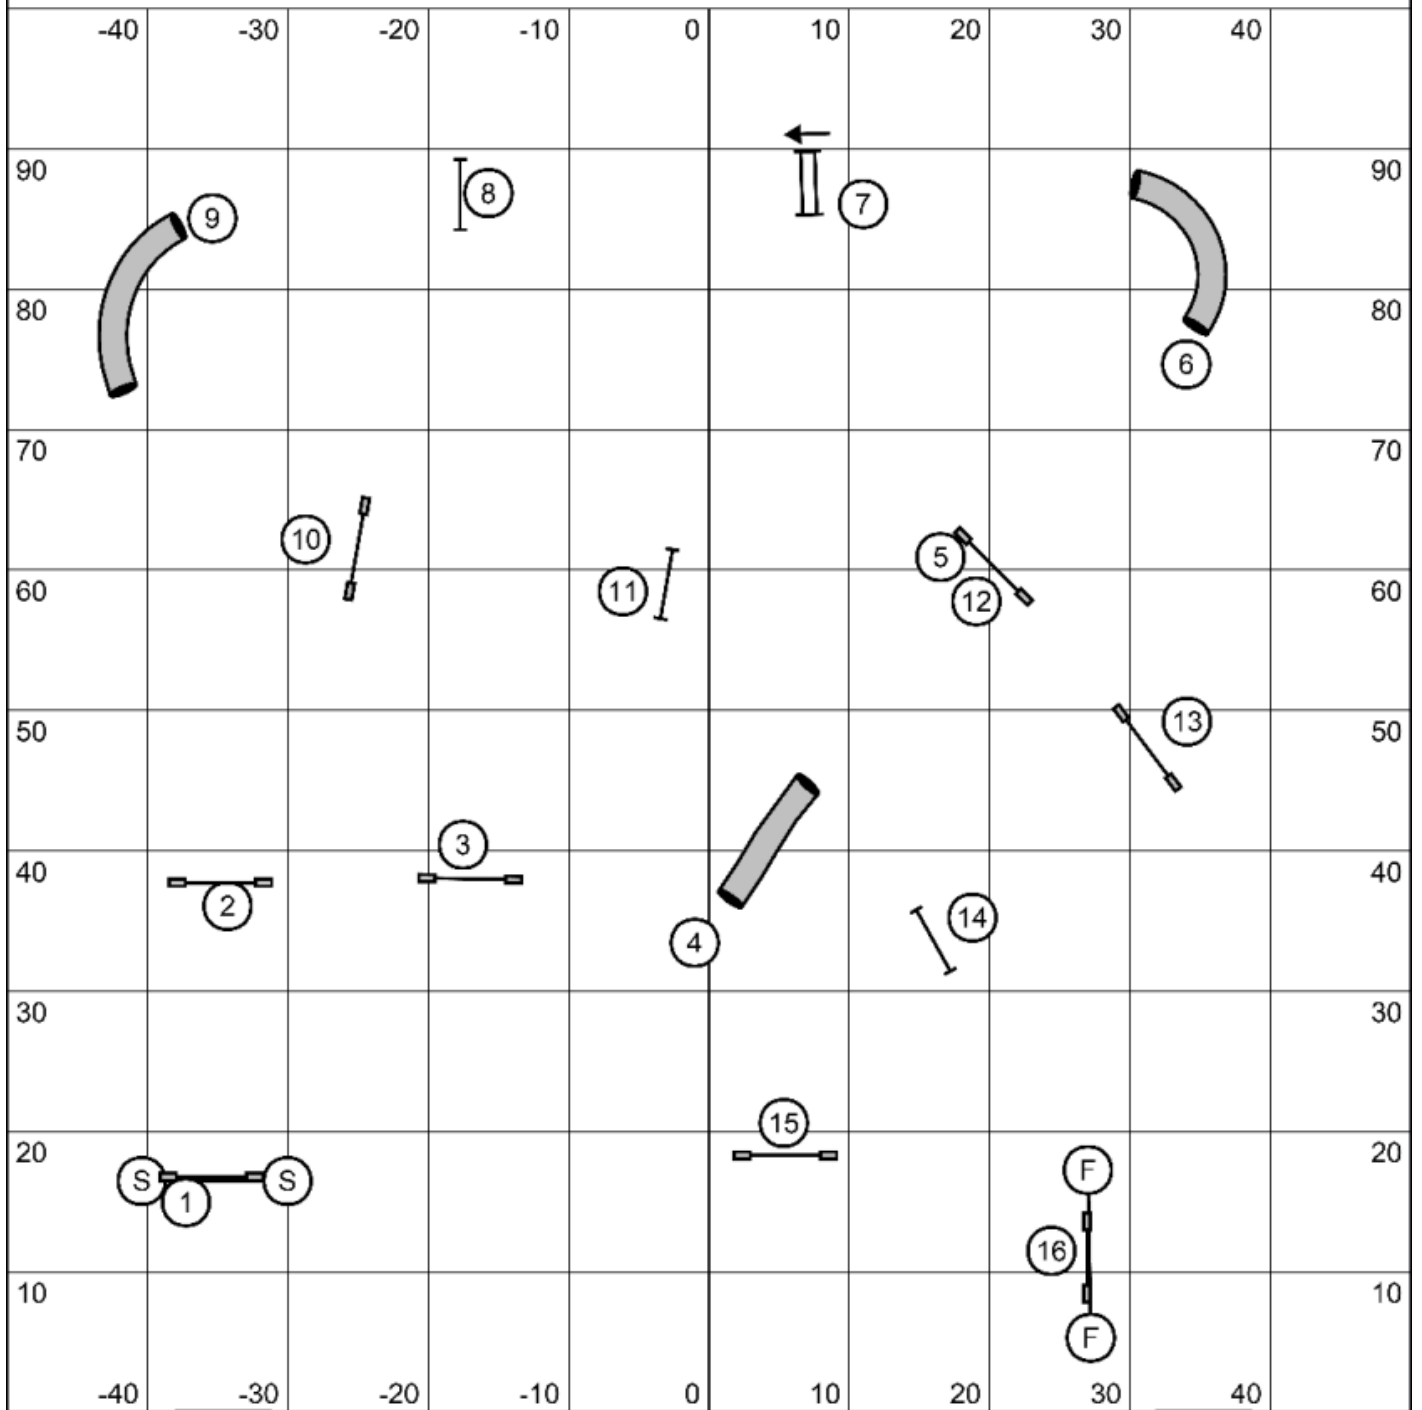

Wildcard - Levels 35C

Gate

Wildcard Levels 35C
 Judged by Elaine Rinicker
 12 June, 2026
 Rocky Top Mountain K9 Agility
 Lancing, TN

Gate

Wildcard - Levels 12

Gate

Gate

Wildcard Levels 12
 Judged by Elaine Rinicker
 12 June, 2026
 Rocky Top Mountain K9 Agility
 Lancing, TN

Jumpers - Levels 35C

Gate

Gate

Jumpers Levels 35C
 Judged by Elaine Rinicker
 12 June, 2026
 Rocky Top Mountain K9 Agility
 Lancing, TN

Jumpers - Levels 12

Gate

Jumpers Levels 12
 Judged by Elaine Rinicker
 12 June, 2026
 Rocky Top Mountain K9 Agility
 Lancing, TN