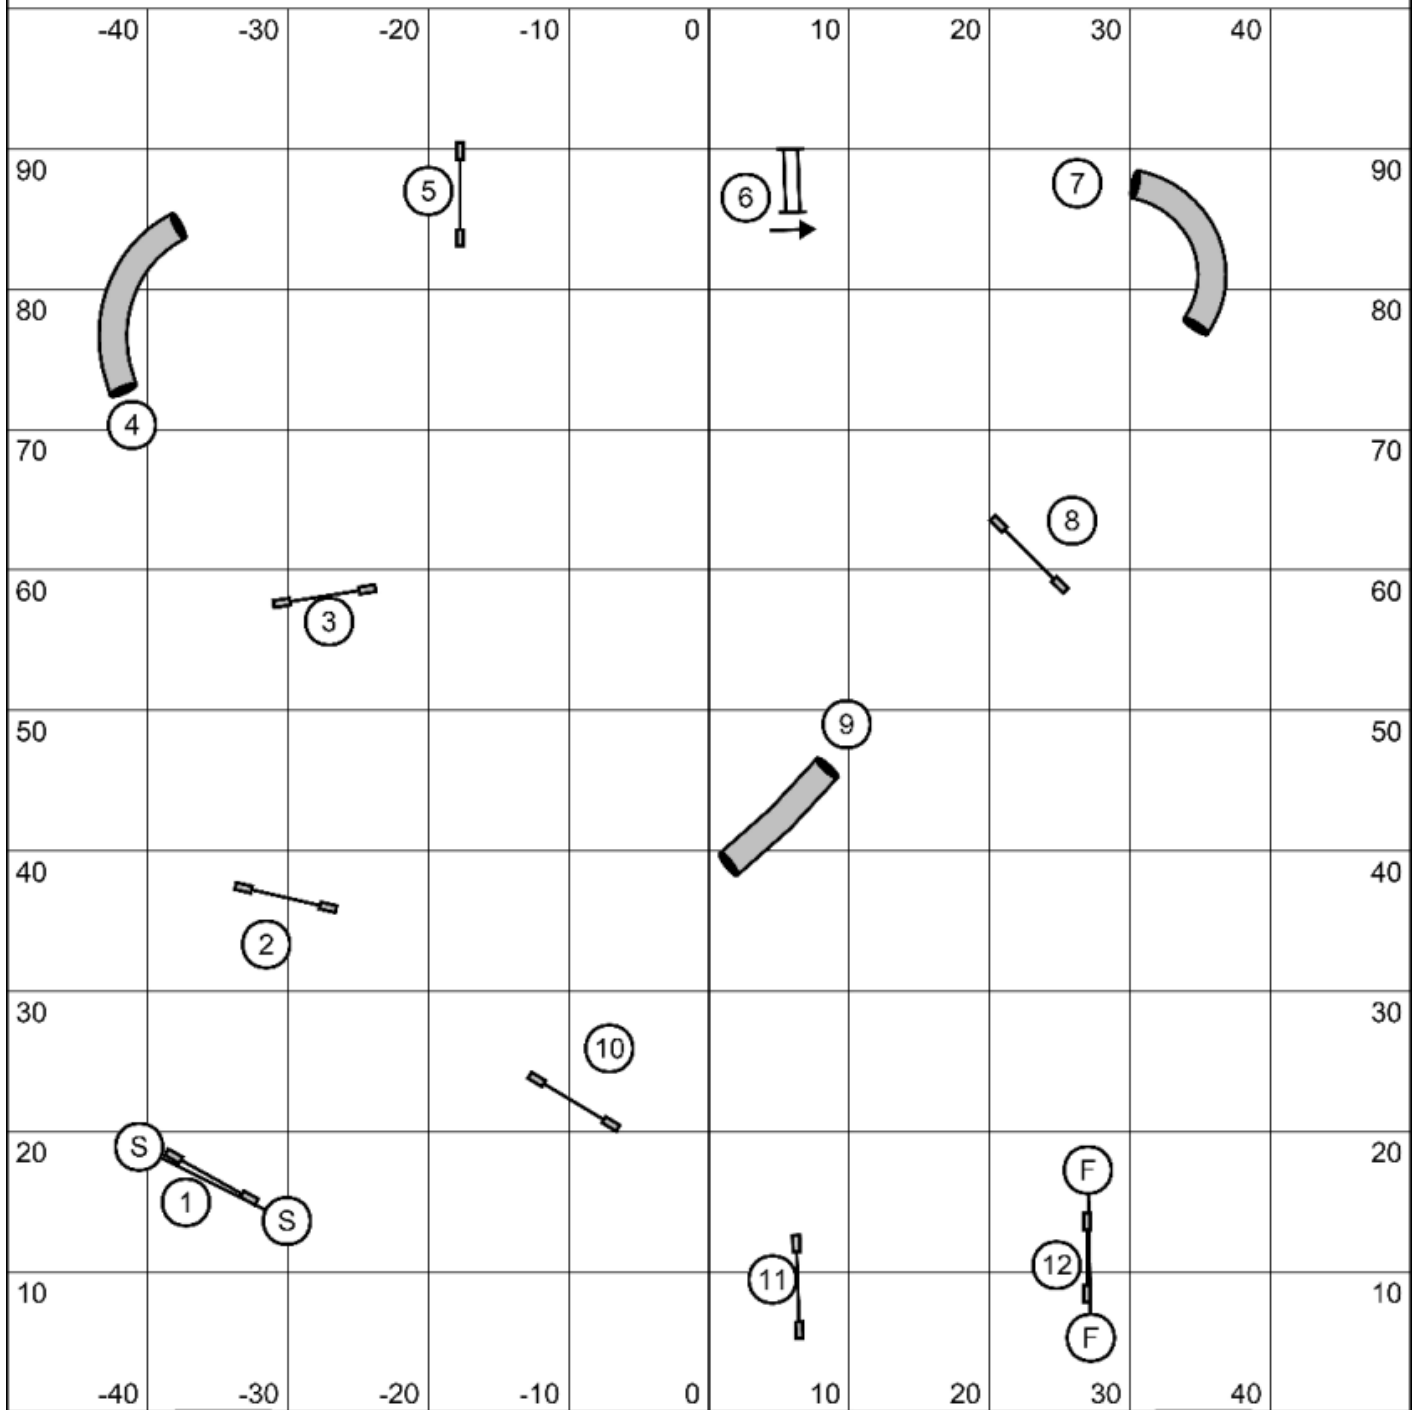

Jumpers - Levels 35C

Gate

Gate

Jumpers Levels 35C
 Judged by Elaine Rinicker
 12 June, 2026
 Rocky Top Mountain K9 Agility
 Lancing, TN

Jumpers - Levels 12

Gate

Jumpers Levels 12
 Judged by Elaine Rinicker
 12 June, 2026
 Rocky Top Mountain K9 Agility
 Lancing, TN