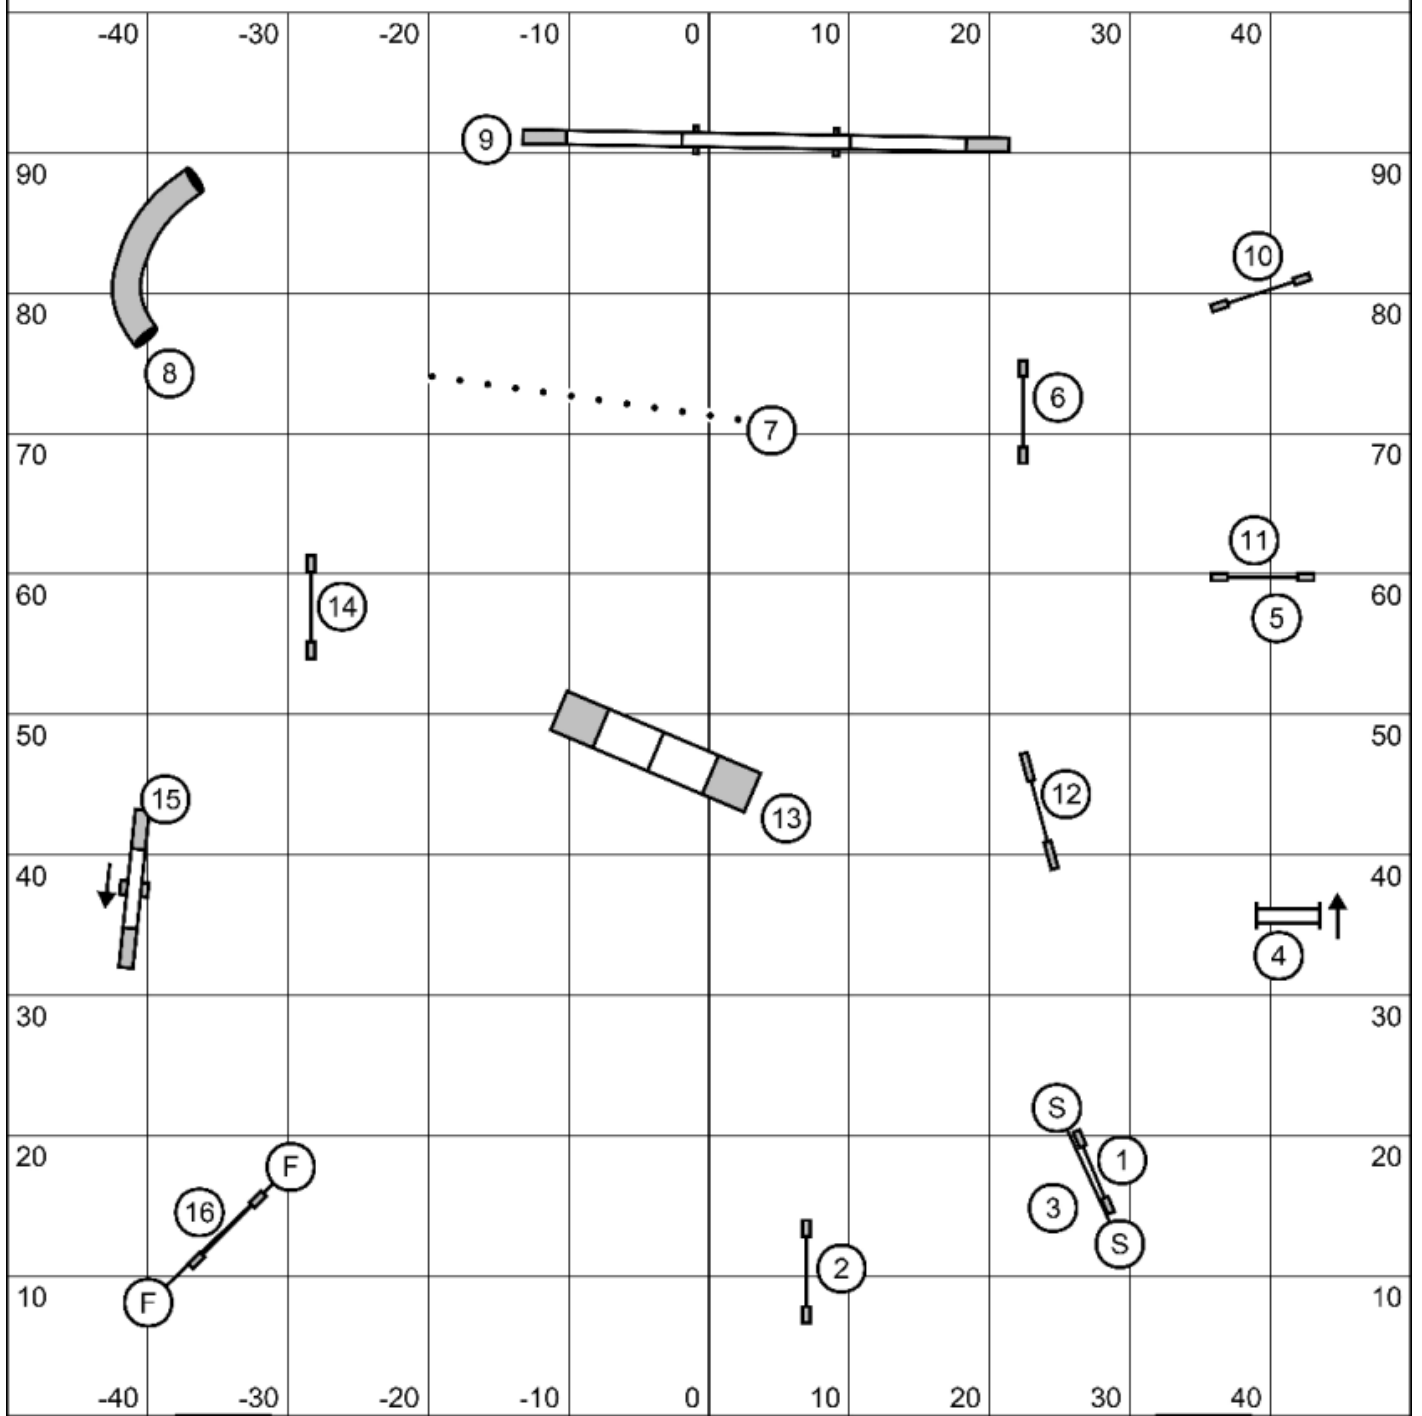

Standard - Levels 5C

Gate

Standard Levels 5C
Judged by Elaine Rinicker
12 June, 2026
Rocky Top Mountain K9 Agility
Lancing, TN

Gate