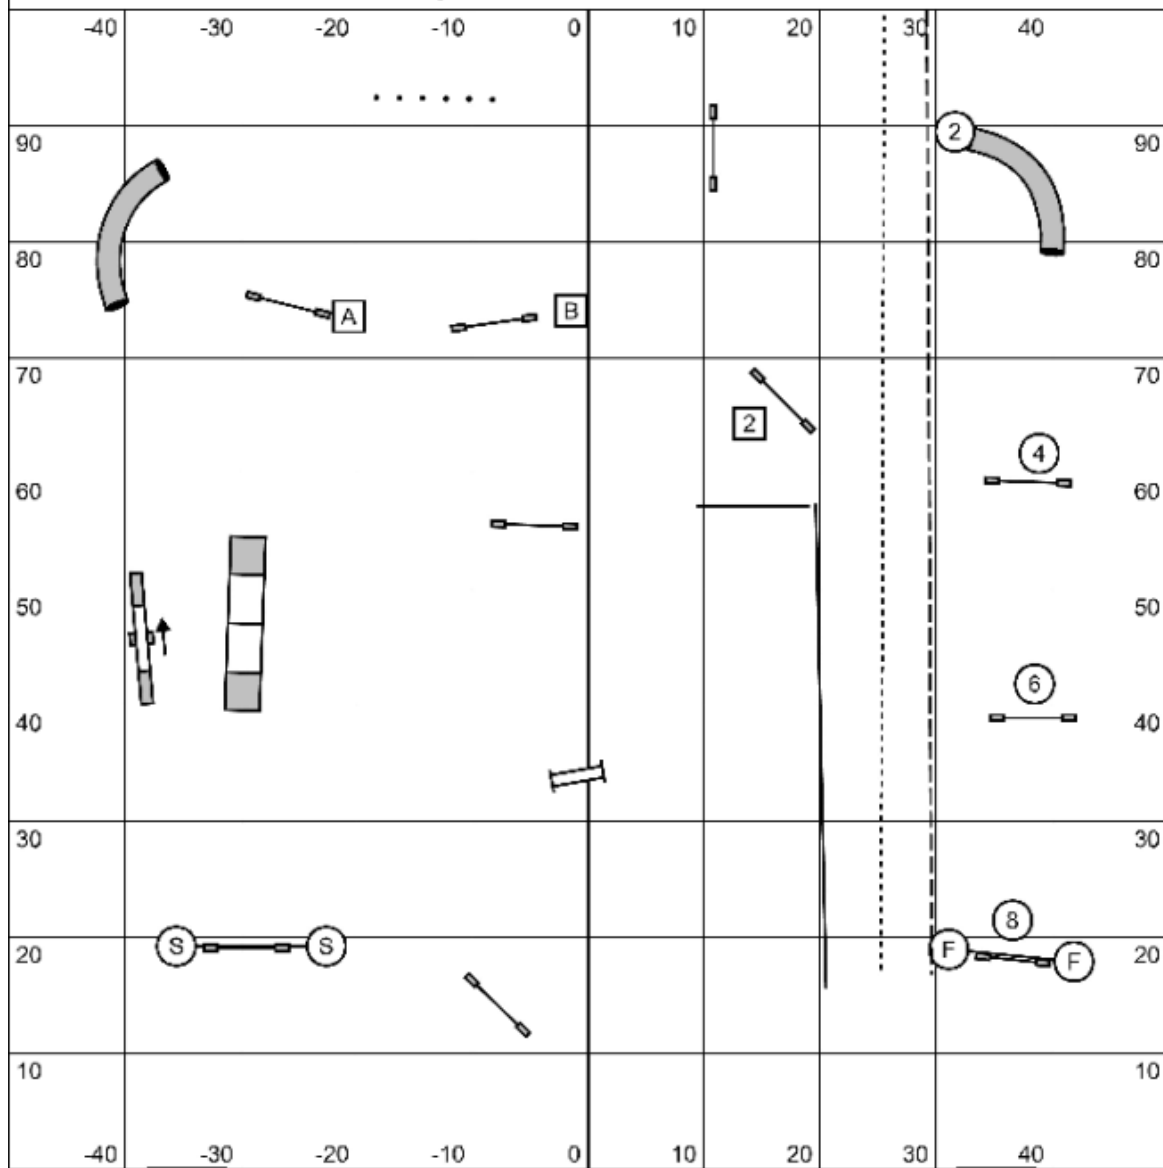

Jackpot - Levels 1235C & DD

Traditional Jackpot:

Everything can be taken twice for points in the opening. Back-to-back is fine as long as it is safe for the dog. In the opening, no 2 sequentially numbered gamble obstacles can be taken or you NQ. Once the horn blows, take the gamble obstacles without stepping on or crossing the line for your level.

You must accumulate enough points in the opening and successfully do the gamble to Q.
 Level 5C square 2, round 4, 6, 8 from behind the solid line
 Level 3 round 2,4,6,8 from behind the dotted line
 Level 1,2 round 2,4,6,8 from behind the dashed line

- 1Pt= single bar jumps
- 3Pt= tunnels, weaves, double
- 5Pt= A-frame, combo, teeter

Times:
 4/8/12= 35 sec opening, 20 secs gamble
 16/20/24= 30 sec opening, 18 secs gamble

Points required to Q:
 L1- 32
 L2= 36
 L3= 40
 L5C= 44
 Specialists and Enthusiasts=2 Pts less

All obstacles can be taken back-to-back is done safely.

To Q, you need 3, 1 pt obstacles, 2, 3 pt obstacles & 1, 5 pt obstacle plus the number of points for your level.

1 pt: single bar jumps
3 pt: tunnels, panel jump
5 pt: Jokers