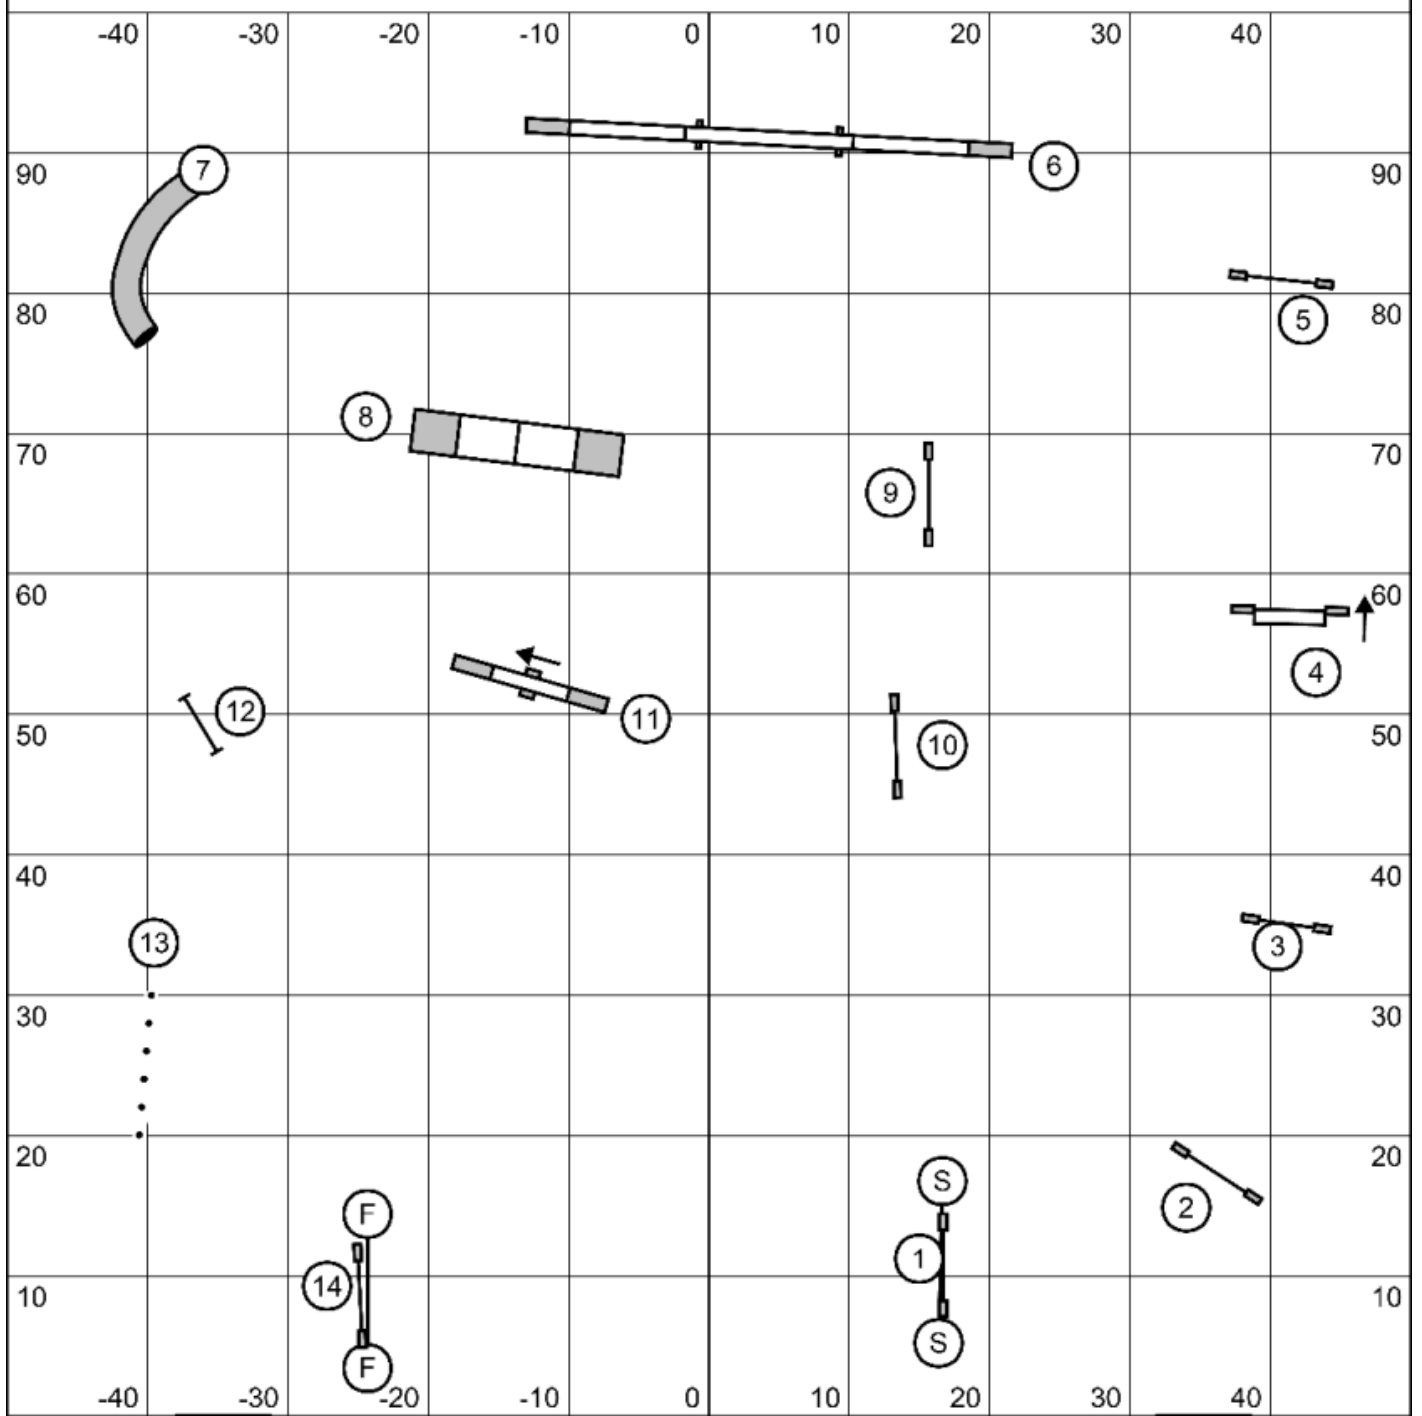

- 1Pt= single bar jumps
- 3Pt= tunnels, weaves, double
- 5Pt= A-frame, combo, teeter

Times:
 4/8/12= 35 sec opening, 20 secs gamble
 16/20/24= 30 sec opening, 18 secs gamble

Points required to Q:
 L1- 32
 L2= 36
 L3= 40
 L5C= 44
 Specialists and Enthusiasts=2 Pts less

Gate

Standard - Levels 3

Gate

Gate

Standard Levels 3
 Judged by Elaine Rinicker
 12 June, 2026
 Rocky Top Mountain K9 Agility
 Lancing, TN

Standard - Levels 2

Gate

Standard Levels 2
 Judged by Elaine Rinicker
 12 June, 2026
 Rocky Top Mountain K9 Agility
 Lancing, TN

Gate

Standard - Levels 1

Gate

Standard Levels 1
 Judged by Elaine Rinicker
 12 June, 2026
 Rocky Top Mountain K9 Agility
 Lancing, TN

Gate

Fullhouse - Levels 1235C

FullHouse:
The last jump is live at all times and is worth 0 pts.