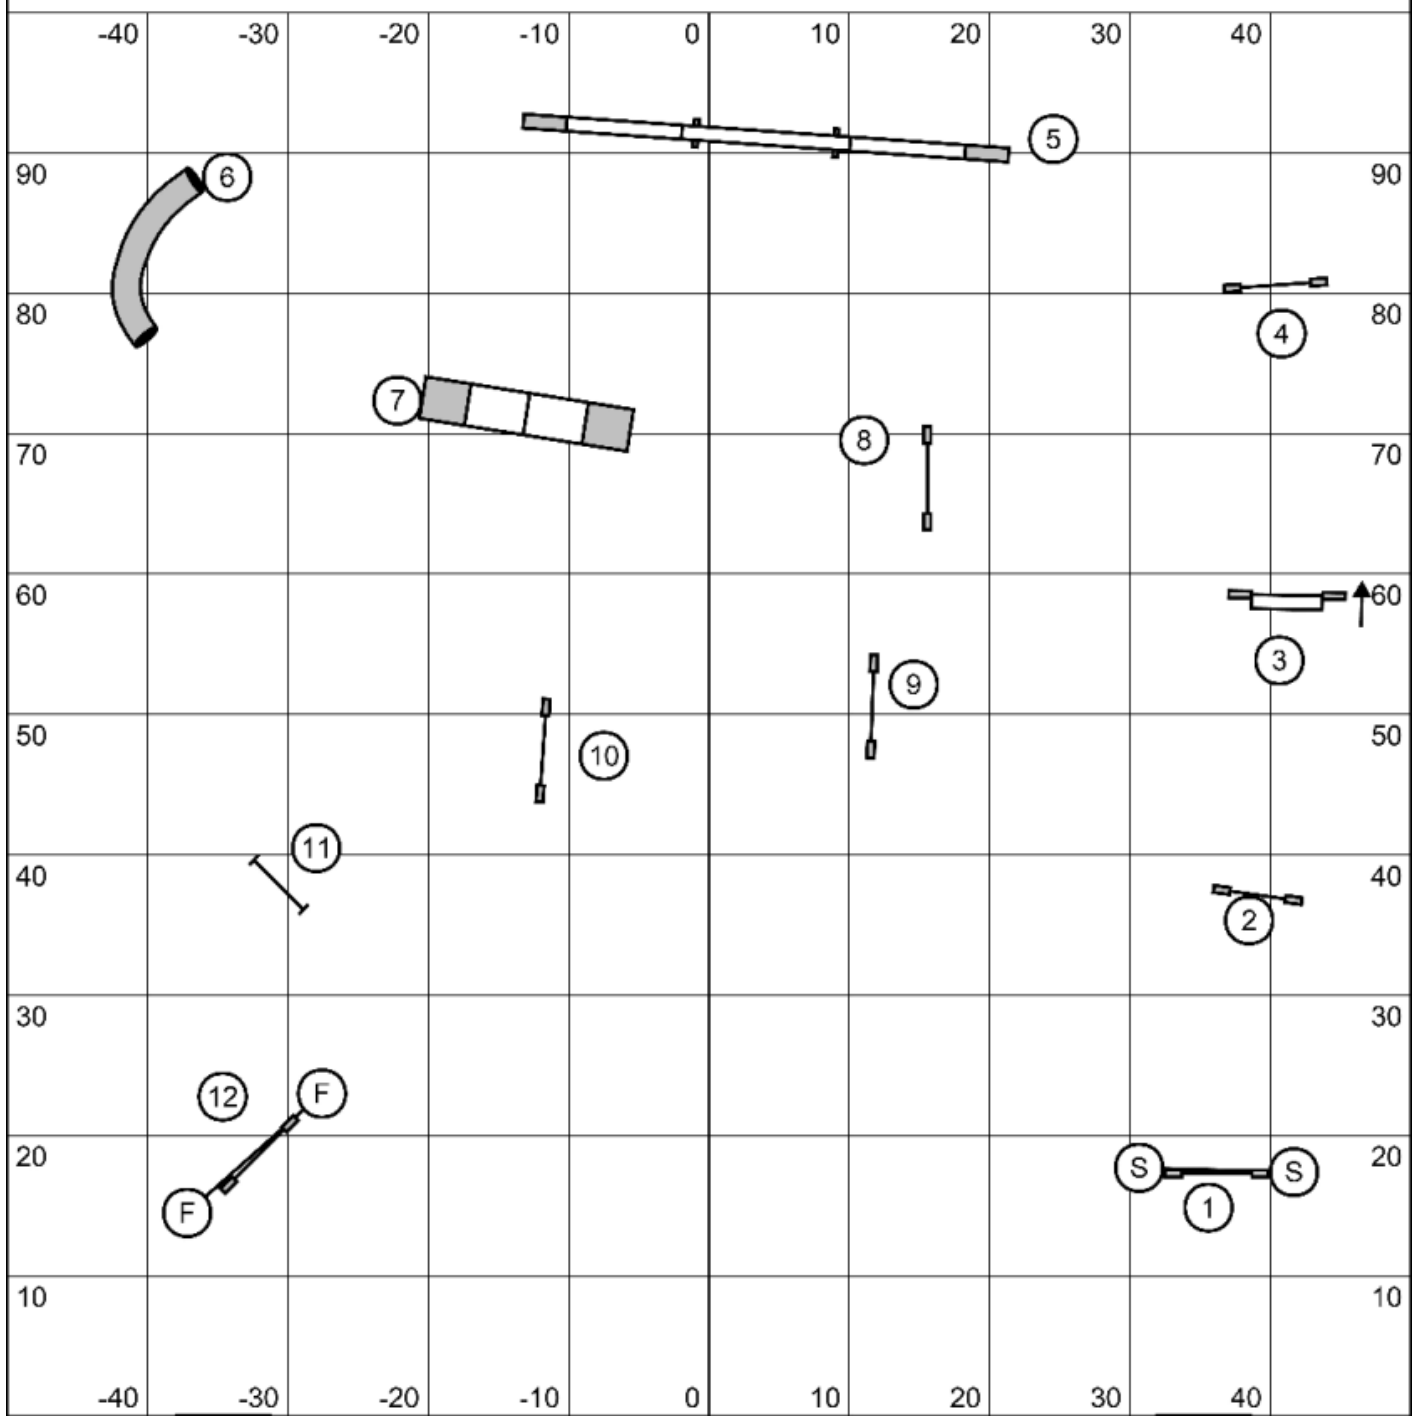

Standard - Levels 1

Gate

Standard Levels 1
Judged by Elaine Rinicker
12 June, 2026
Rocky Top Mountain K9 Agility
Lancing, TN

Gate