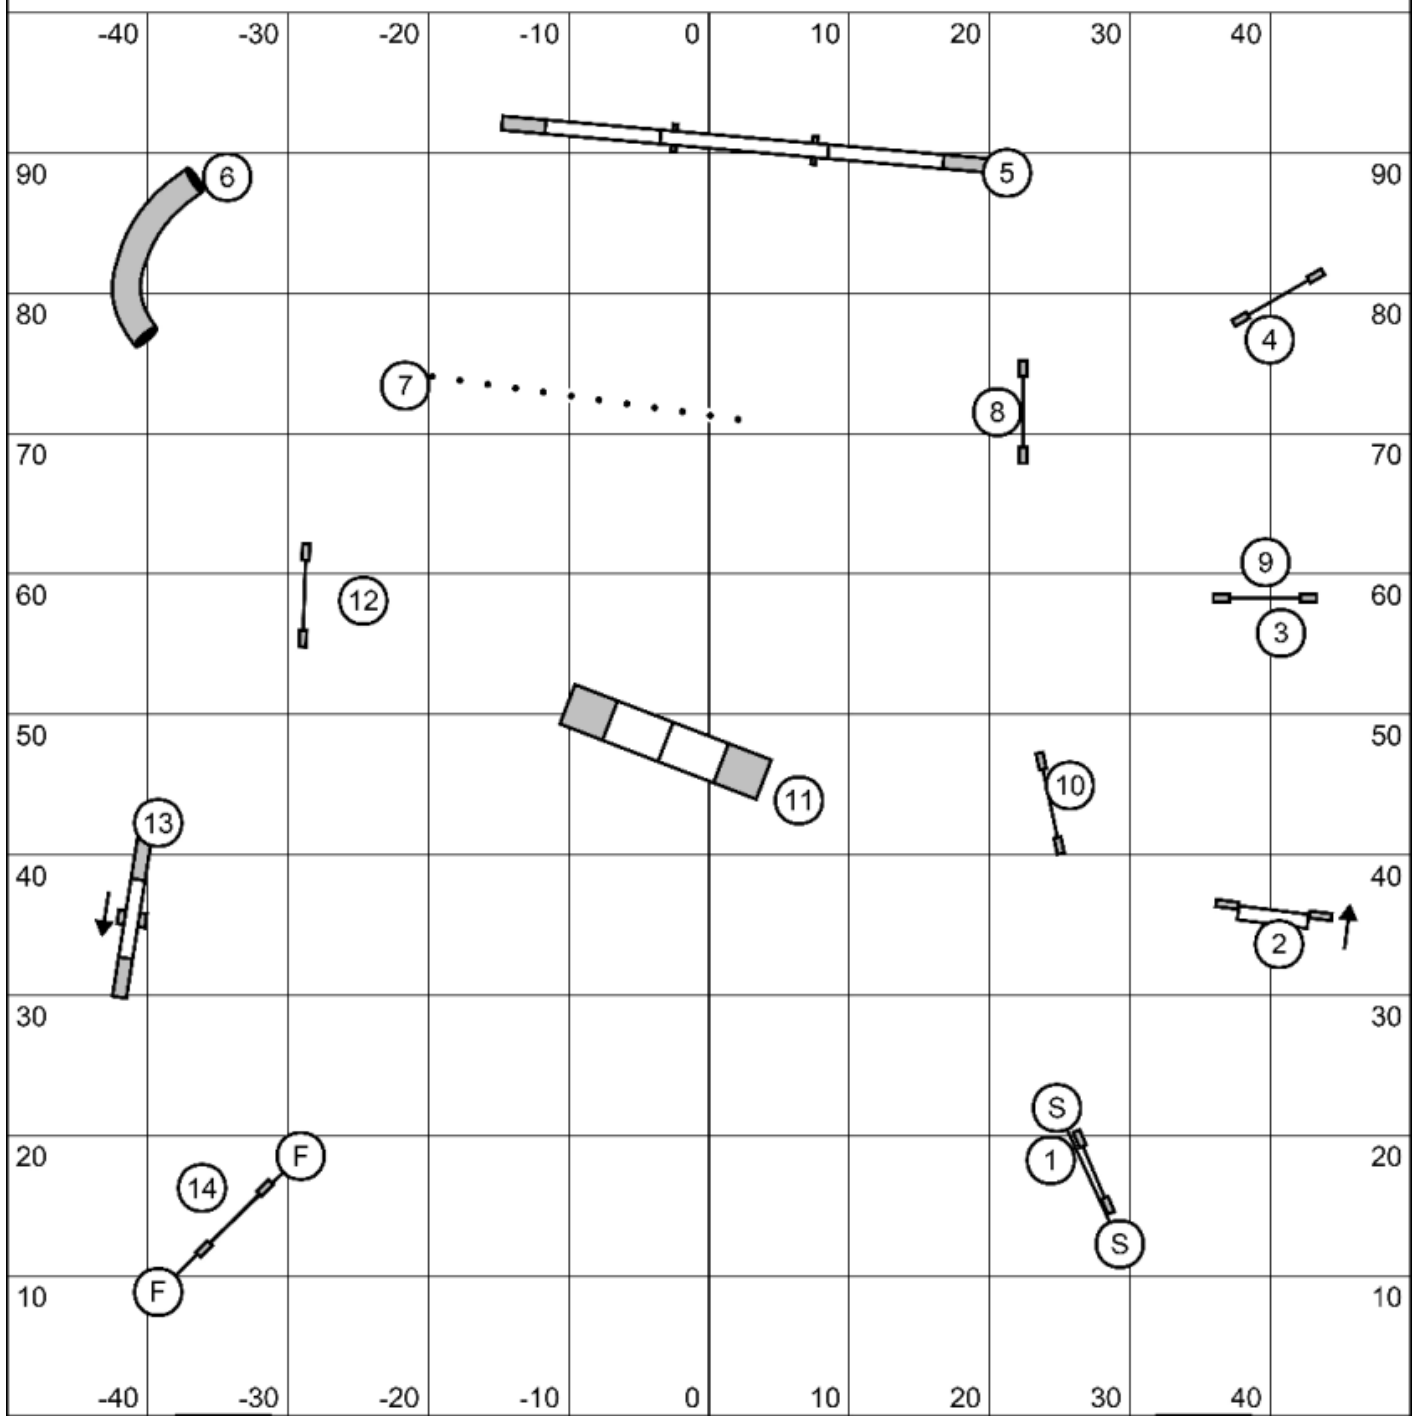

Jackpot - Levels 1235C & DD

Traditional Jackpot:

Everything can be taken twice for points in the opening. Back-to-back is fine as long as it is safe for the dog. In the opening, no 2 sequentially numbered gamble obstacles can be taken or you NQ. Once the horn blows, take the gamble obstacles without stepping on or crossing the line for your level.

- 1Pt= single bar jumps
- 3Pt= tunnels, weaves, double
- 5Pt= A-frame, combo, teeter

Times:
 4/8/12= 35 sec opening, 20 secs gamble
 16/20/24= 30 sec opening, 18 secs gamble

Points required to Q:
 L1- 32
 L2= 36
 L3= 40
 L5C= 44
 Specialists and Enthusiasts=2 Pts less

Gate
Jackpot Levels 1235C & DD
Gate
 Judged by Elaine Rinicker
 12 June, 2026
 Rocky Top Mountain K9 Agility
 Lansing, TN

Standard - Levels 5C

Gate

Standard Levels 5C
 Judged by Elaine Rinicker
 12 June, 2026
 Rocky Top Mountain K9 Agility
 Lancing, TN

Gate

Standard - Levels 3

Gate

Gate

Standard Levels 3
 Judged by Elaine Rinicker
 12 June, 2026
 Rocky Top Mountain K9 Agility
 Lancing, TN

Standard - Levels 2

Gate

Standard Levels 2
 Judged by Elaine Rinicker
 12 June, 2026
 Rocky Top Mountain K9 Agility
 Lancing, TN