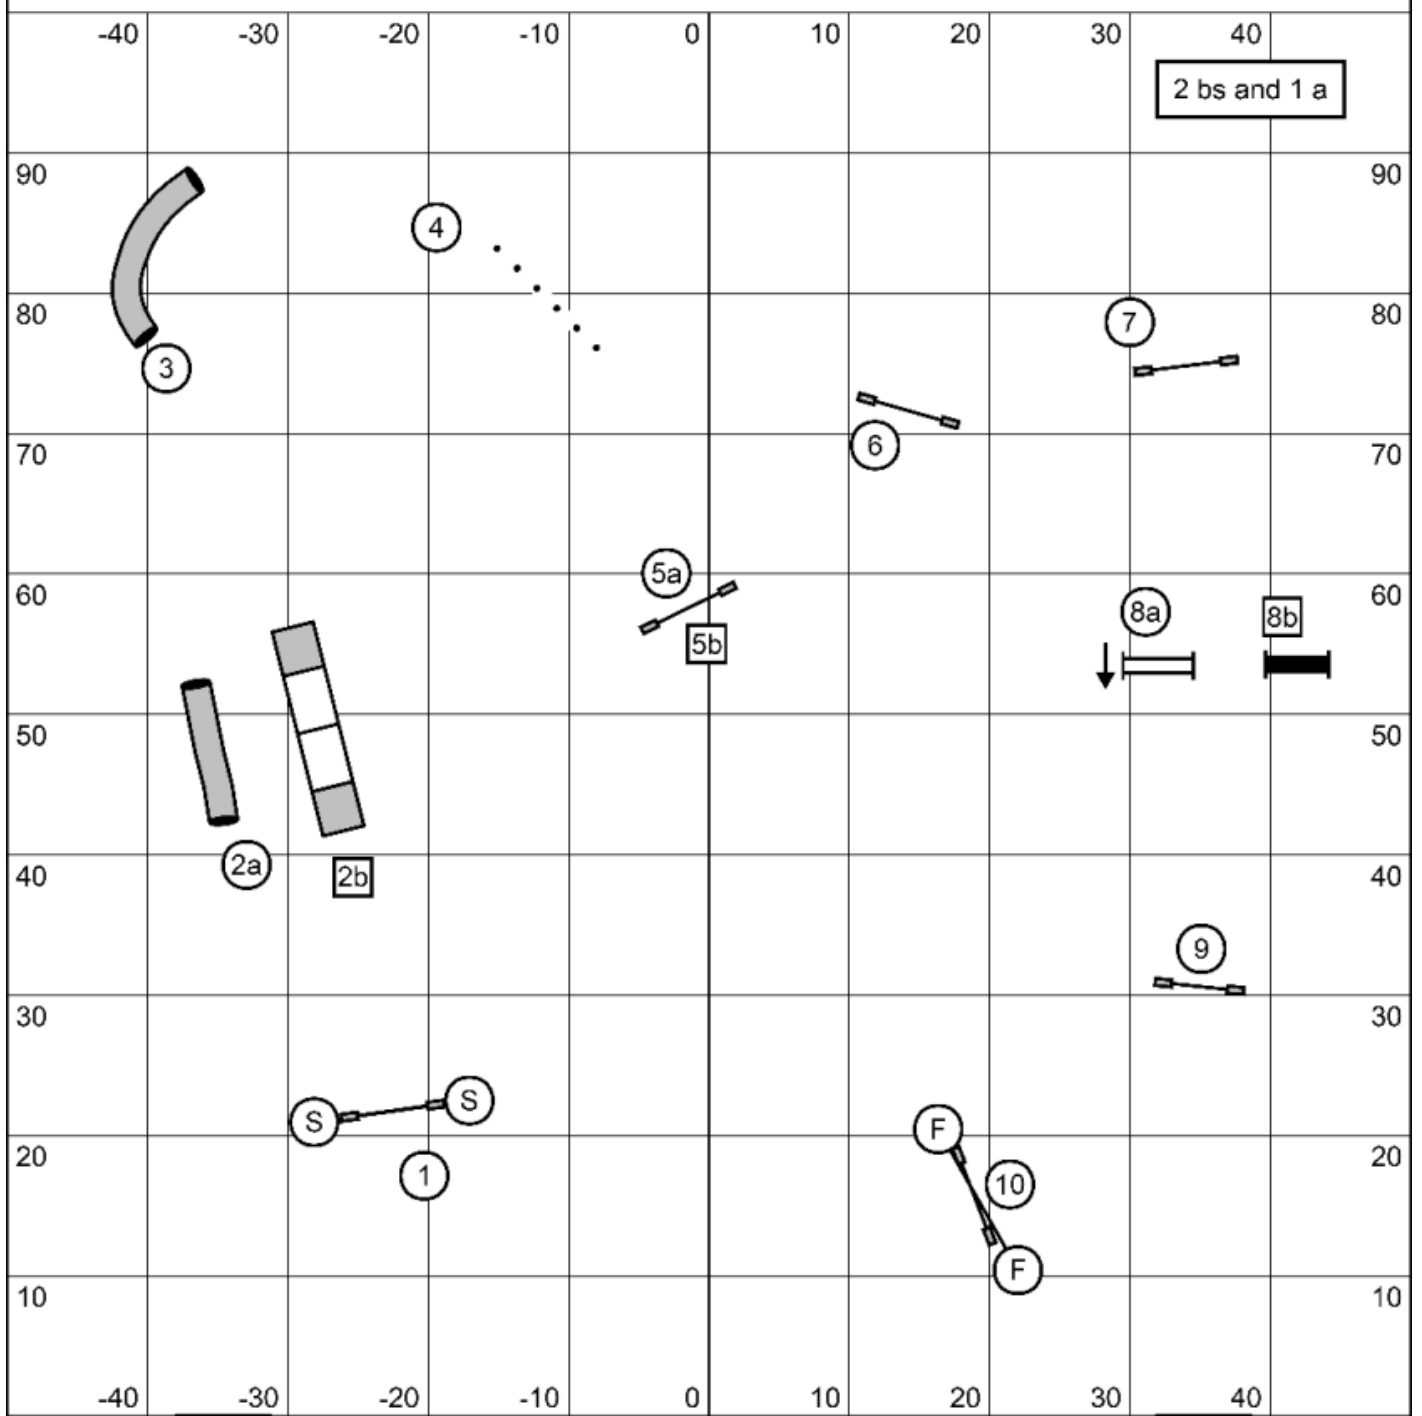

Wildcard - Levels 35C

Gate

Wildcard Levels 35C
Judged by Elaine Rinicker
12 June, 2026
Rocky Top Mountain K9 Agility
Lancing, TN

Gate