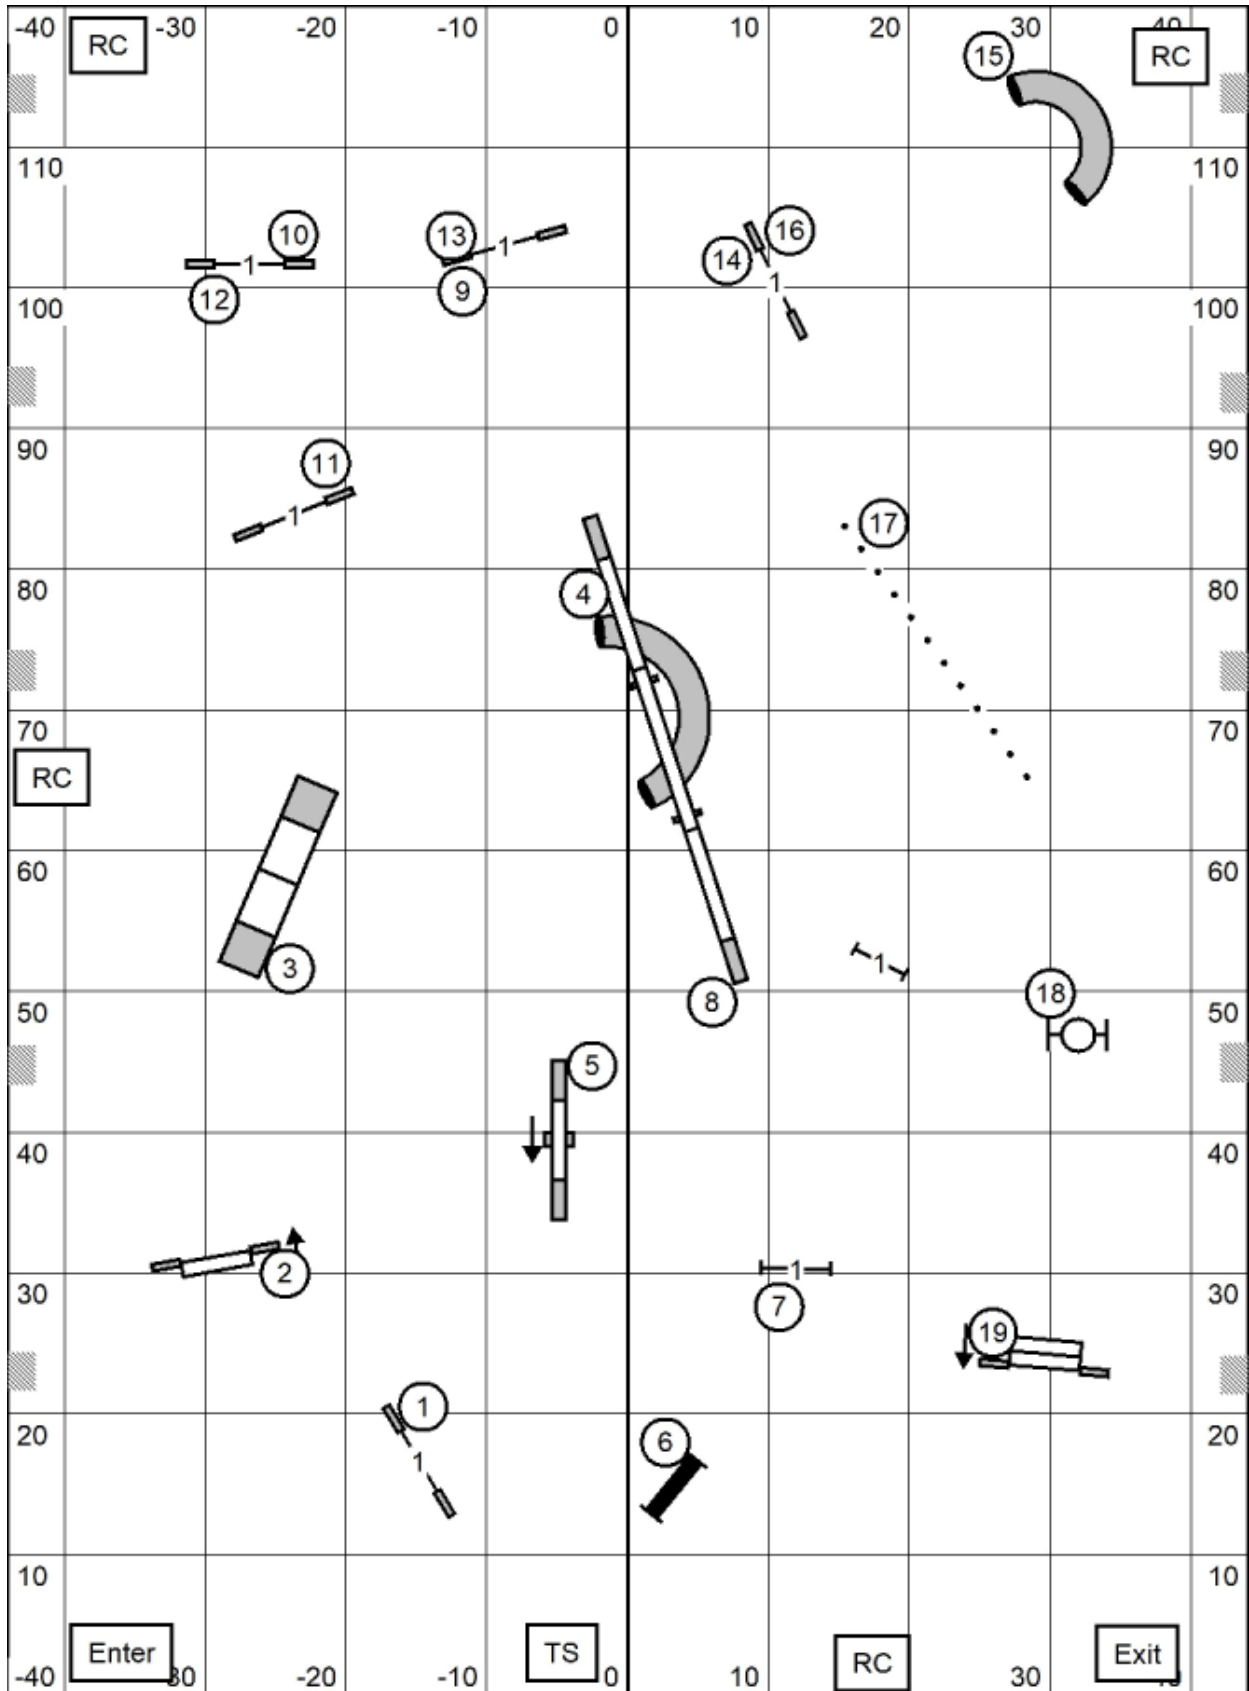

Sunshine State Papillion Club
EXCELLENT MASTER STANDARD
Thursday, June 11, 2026
Diane Dunn Fyfe