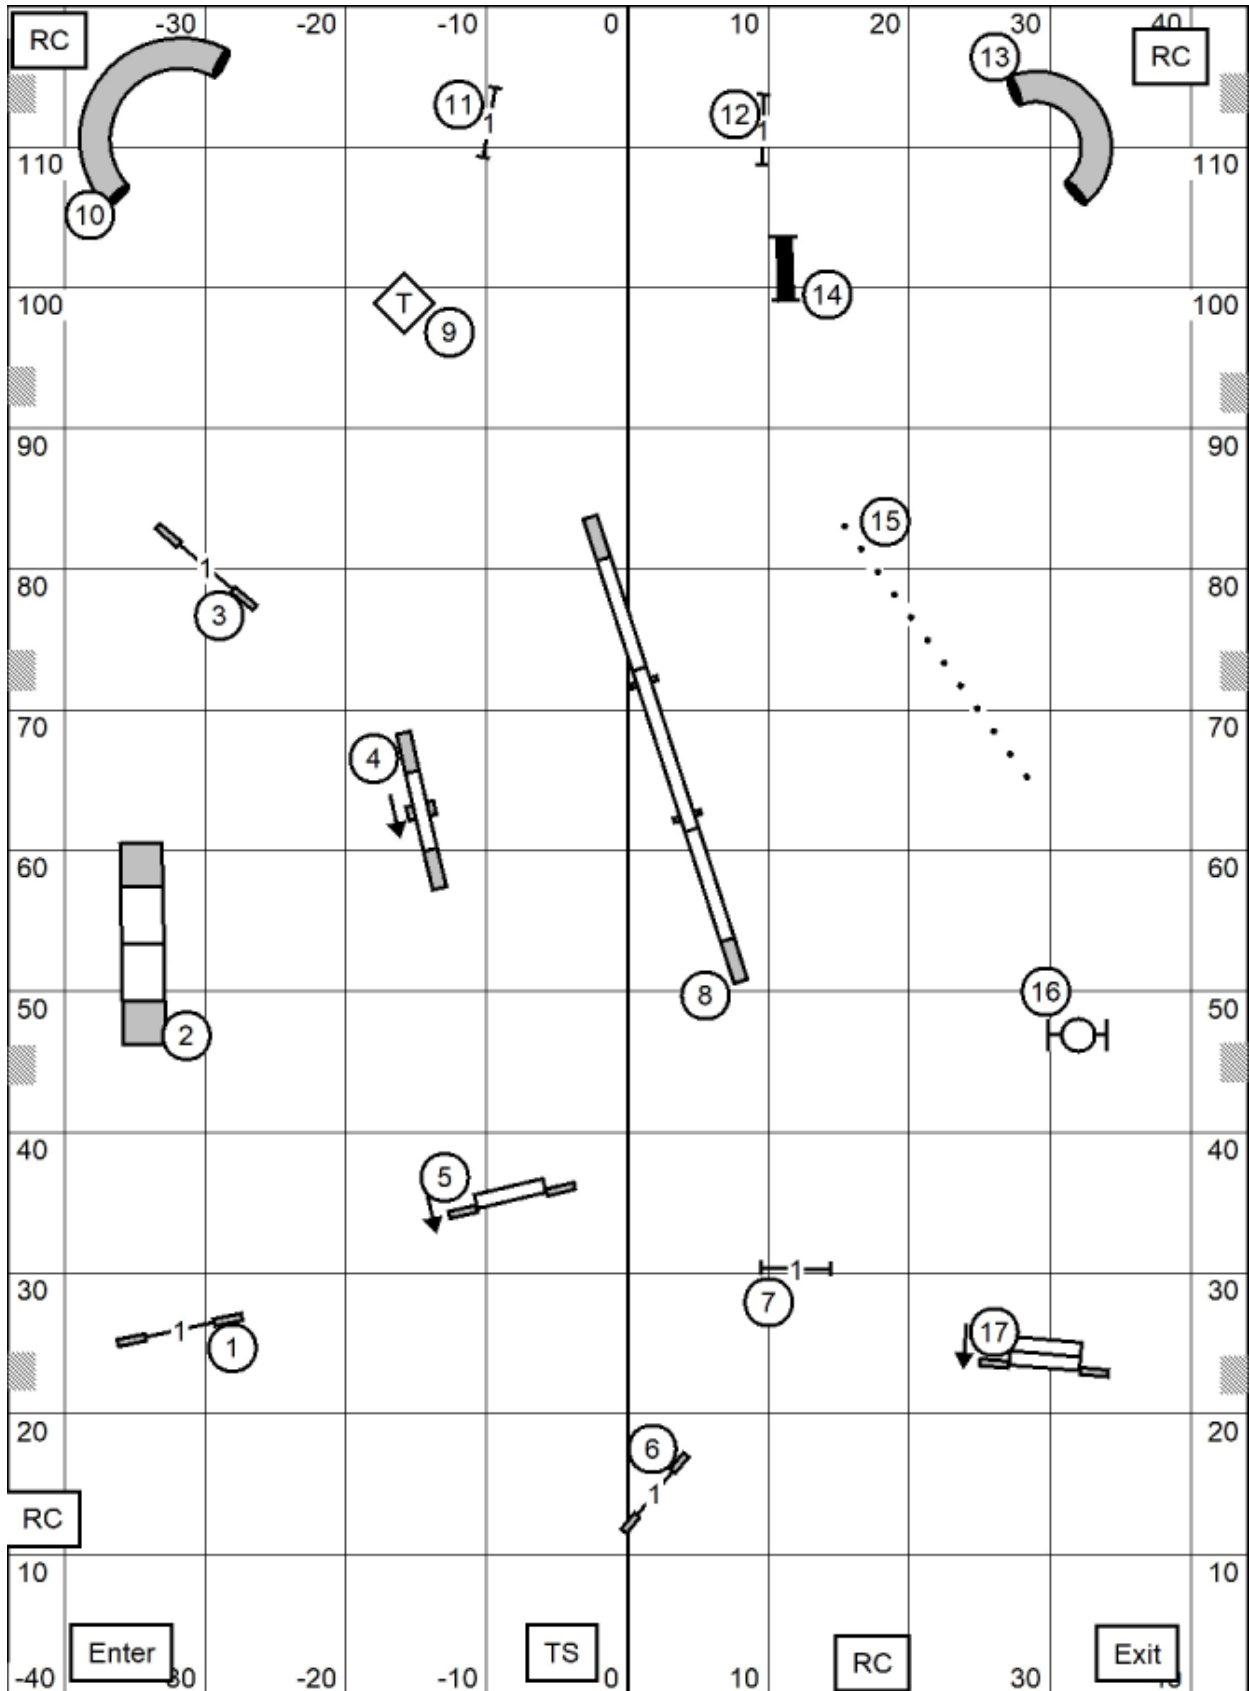

Sunshine State Papillion Club  
**OPEN STANDARD**  
 Thursday, June 11, 2026  
 Diane Dunn Fyfe

Sunshine State Papillion Club  
**NOVICE STANDARD**  
 Thursday, June 11, 2026  
 Diane Dunn Fyfe