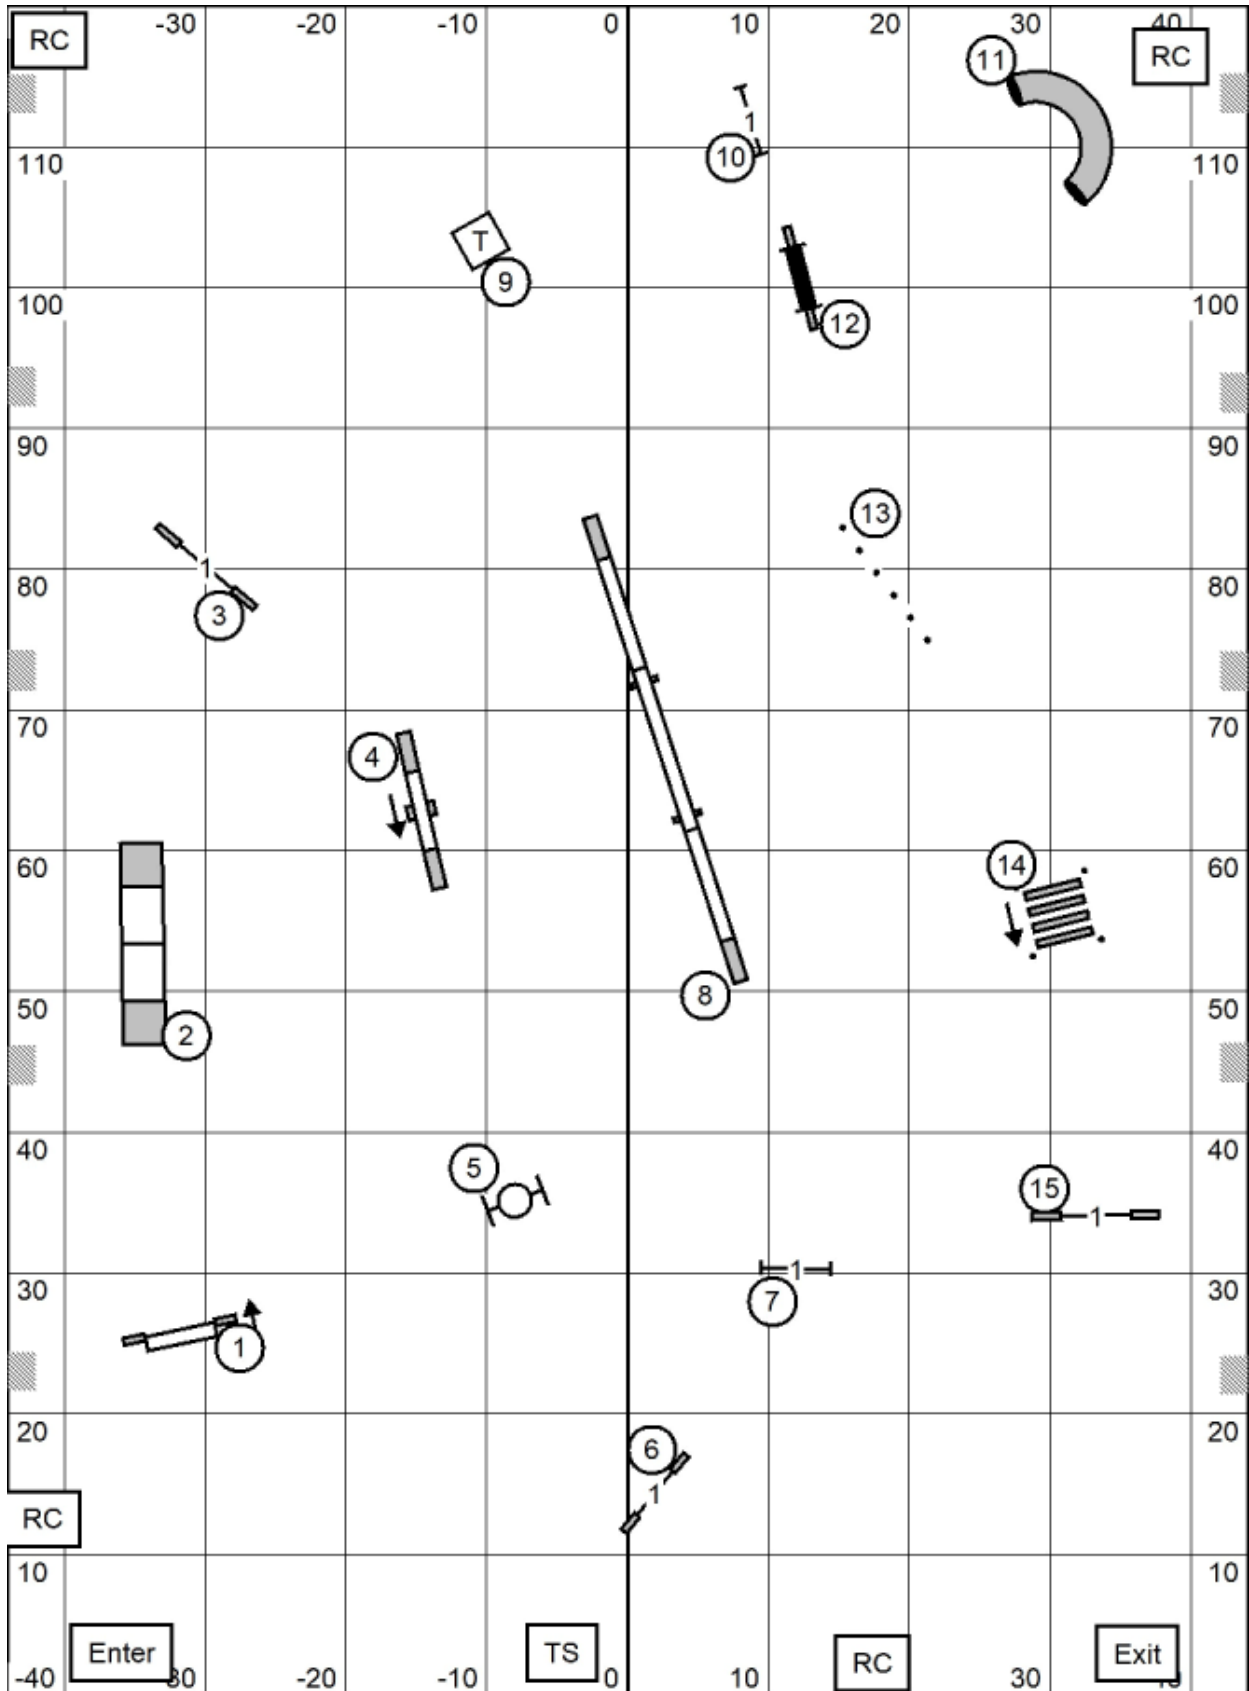

Sunshine State Papillion Club
NOVICE STANDARD
Thursday, June 11, 2026
Diane Dunn Fyfe