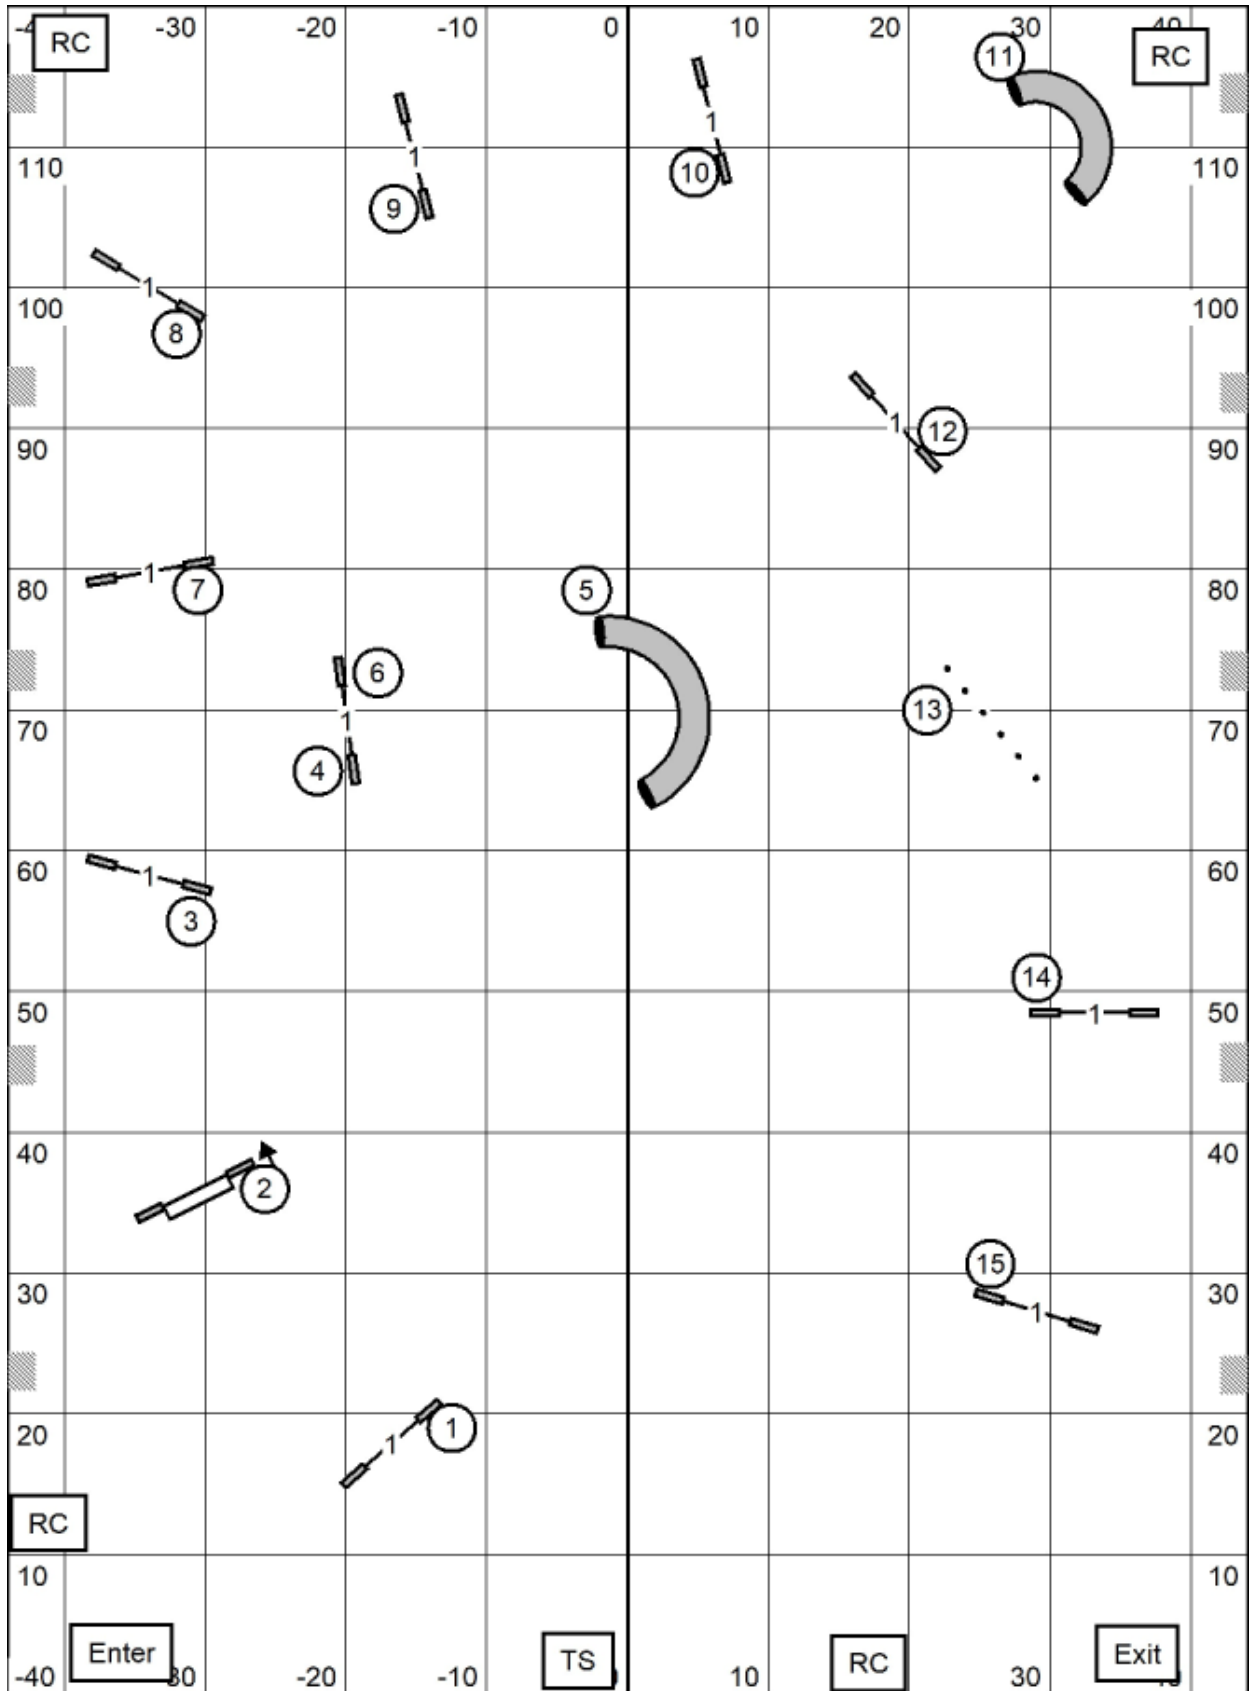

Sunshine State Papillion Club  
**PREMIER JWW**  
 Thursday, June 11, 2026  
 Diane Dunn Fyfe

Sunshine State Papillion Club  
**EXCELLENT MASTER JWW**  
 Thursday, June 11, 2026  
 Diane Dunn Fyfe

Sunshine State Papillion Club  
**OPEN JWW**  
 Thursday, June 11, 2026  
 Diane Dunn Fyfe