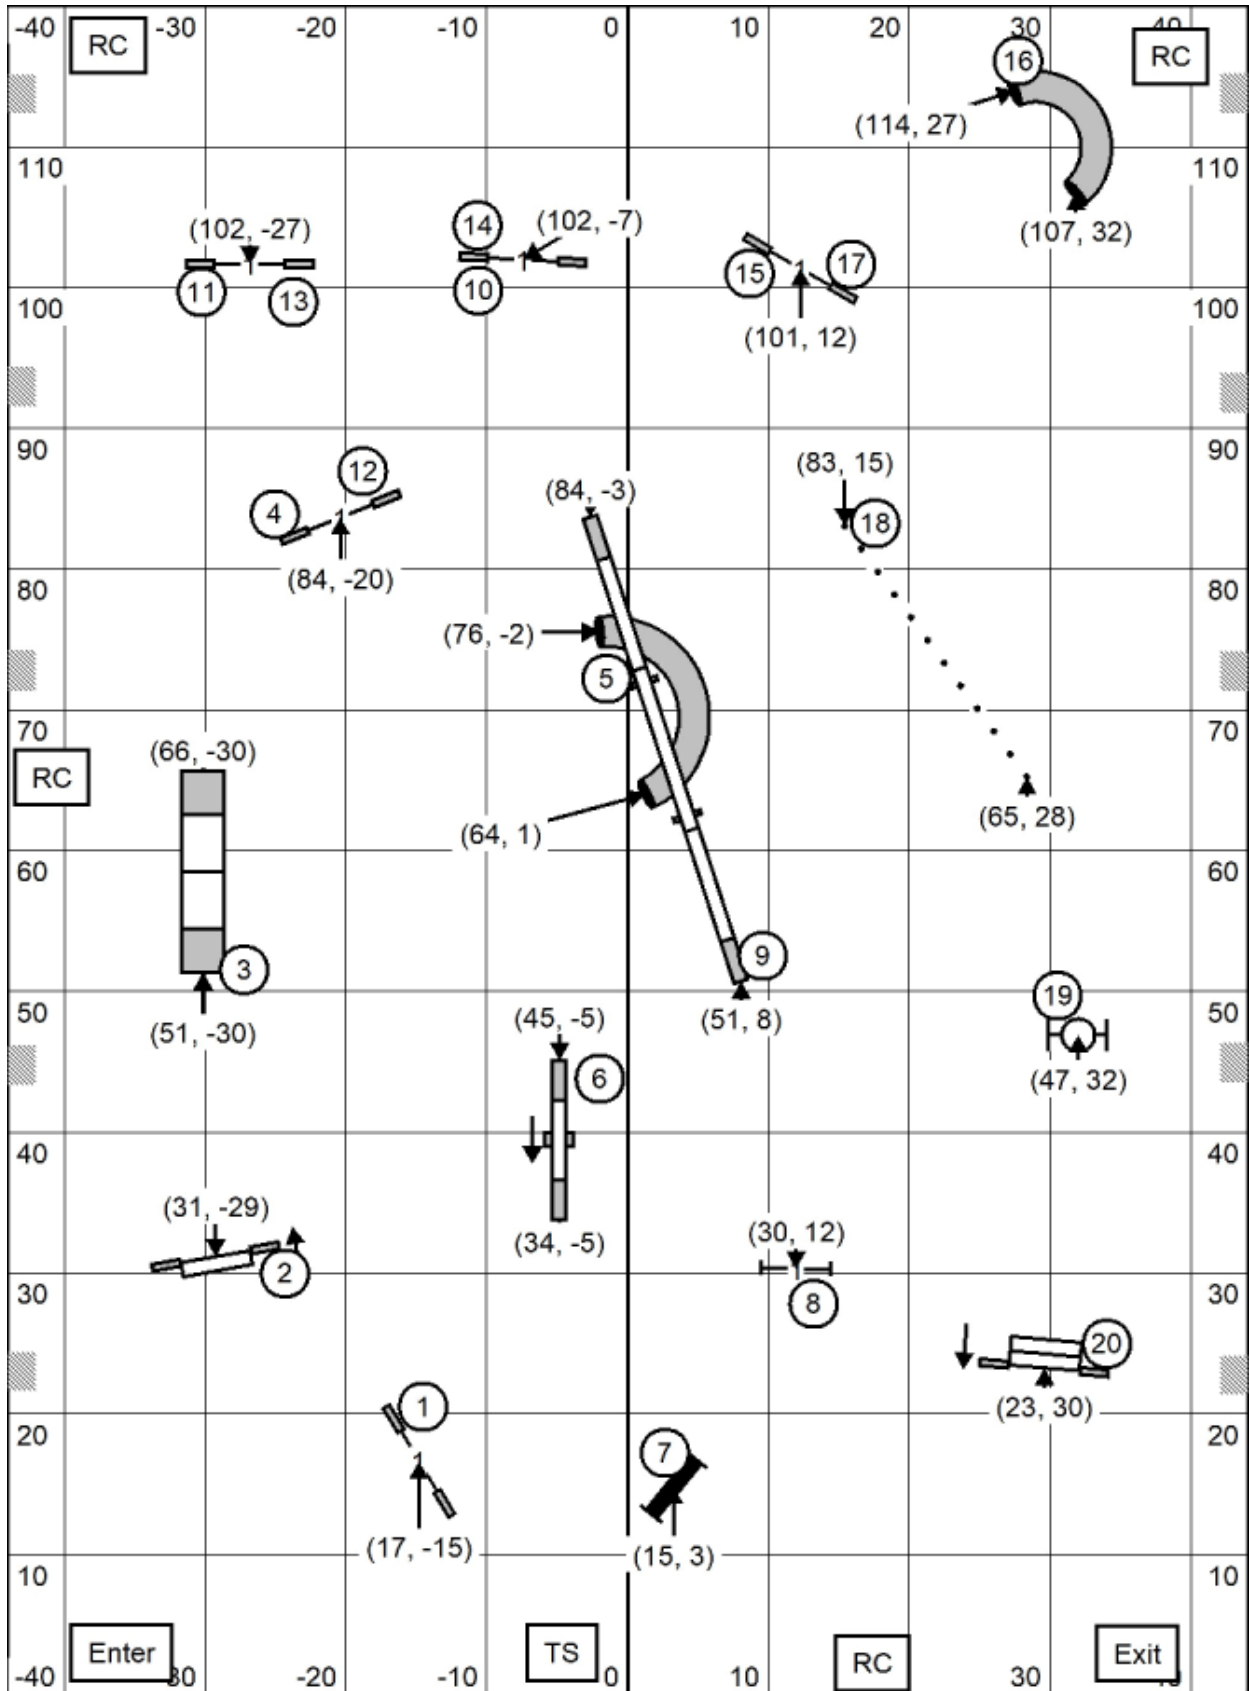

Sunshine State Papillion Club
PREMIER STANDARD
Thursday, June 11, 2026
Diane Dunn Fyfe