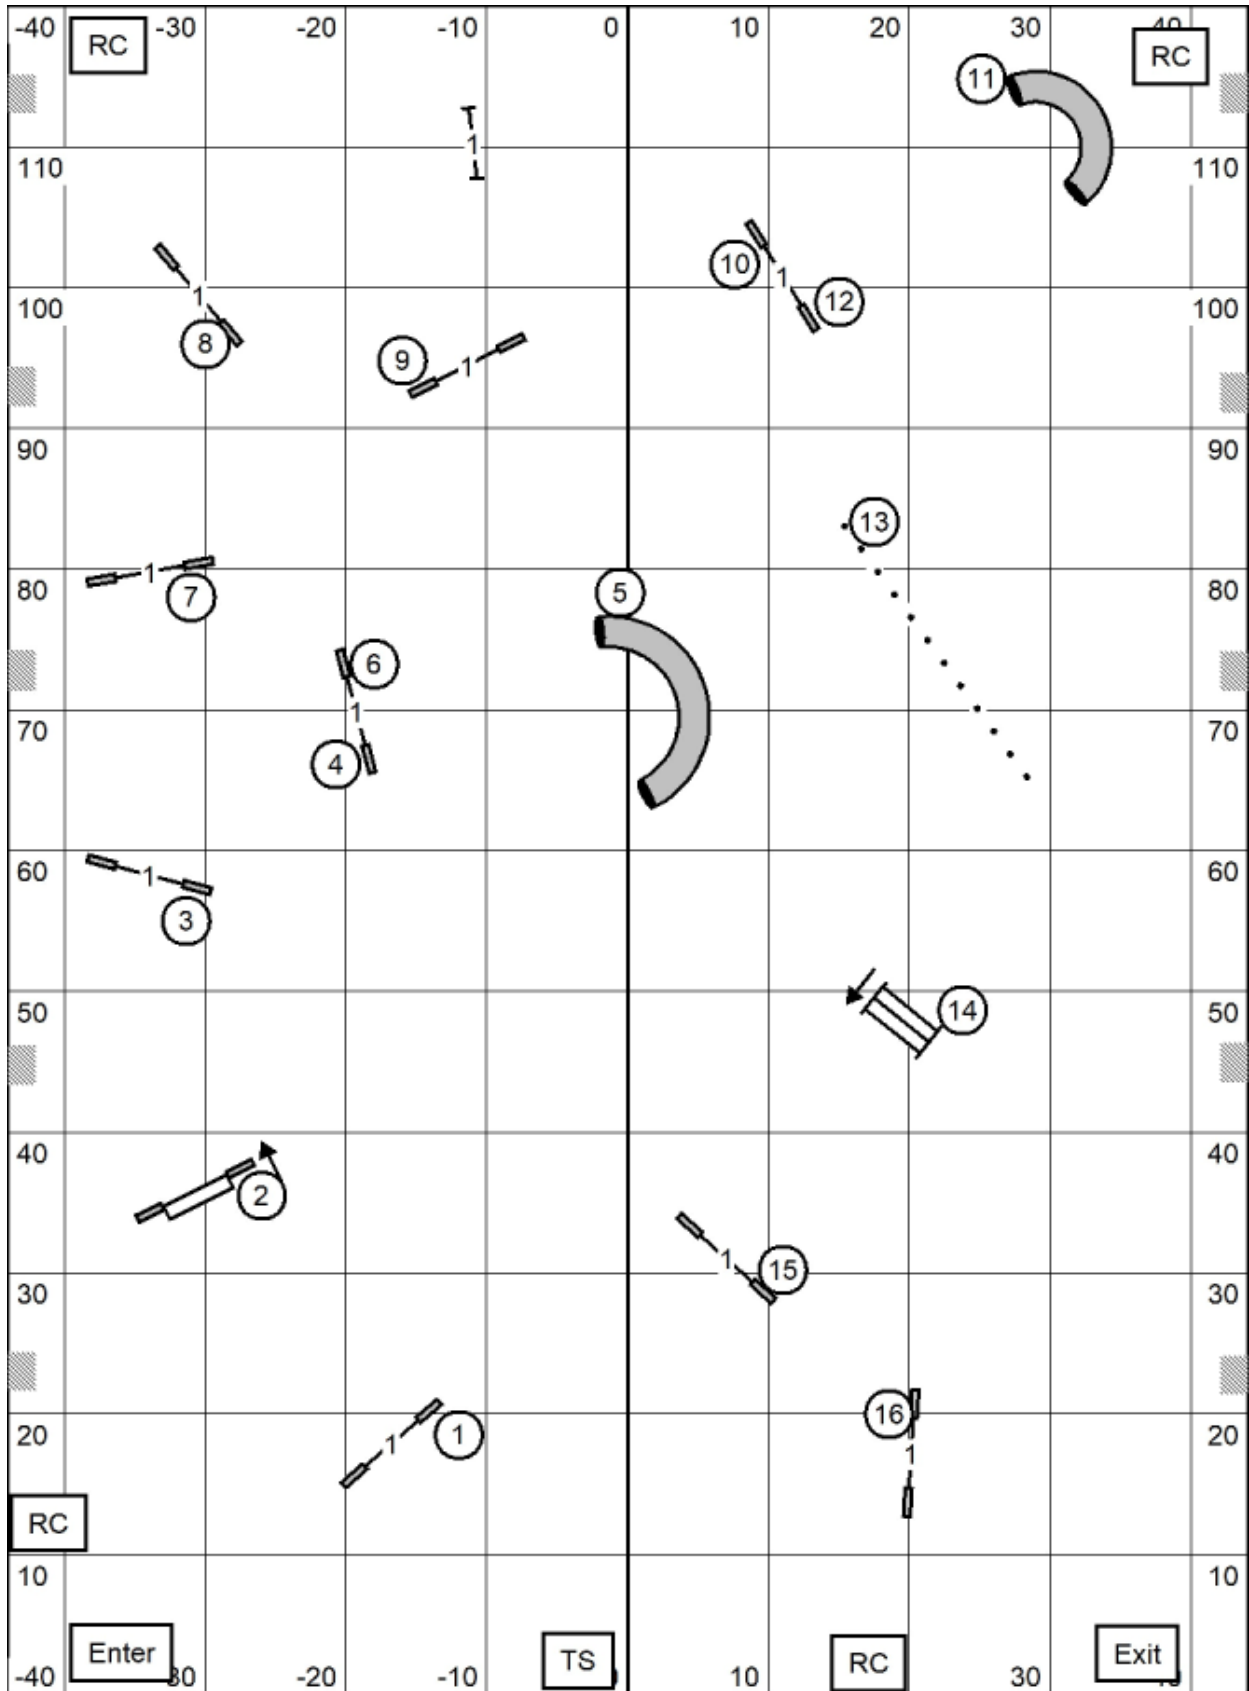

Sunshine State Papillion Club  
**PREMIER JWW**  
 Thursday, June 11, 2026  
 Diane Dunn Fyfe

Sunshine State Papillion Club  
**EXCELLENT MASTER JWW**  
 Thursday, June 11, 2026  
 Diane Dunn Fyfe

Sunshine State Papillion Club  
**OPEN JWW**  
 Thursday, June 11, 2026  
 Diane Dunn Fyfe