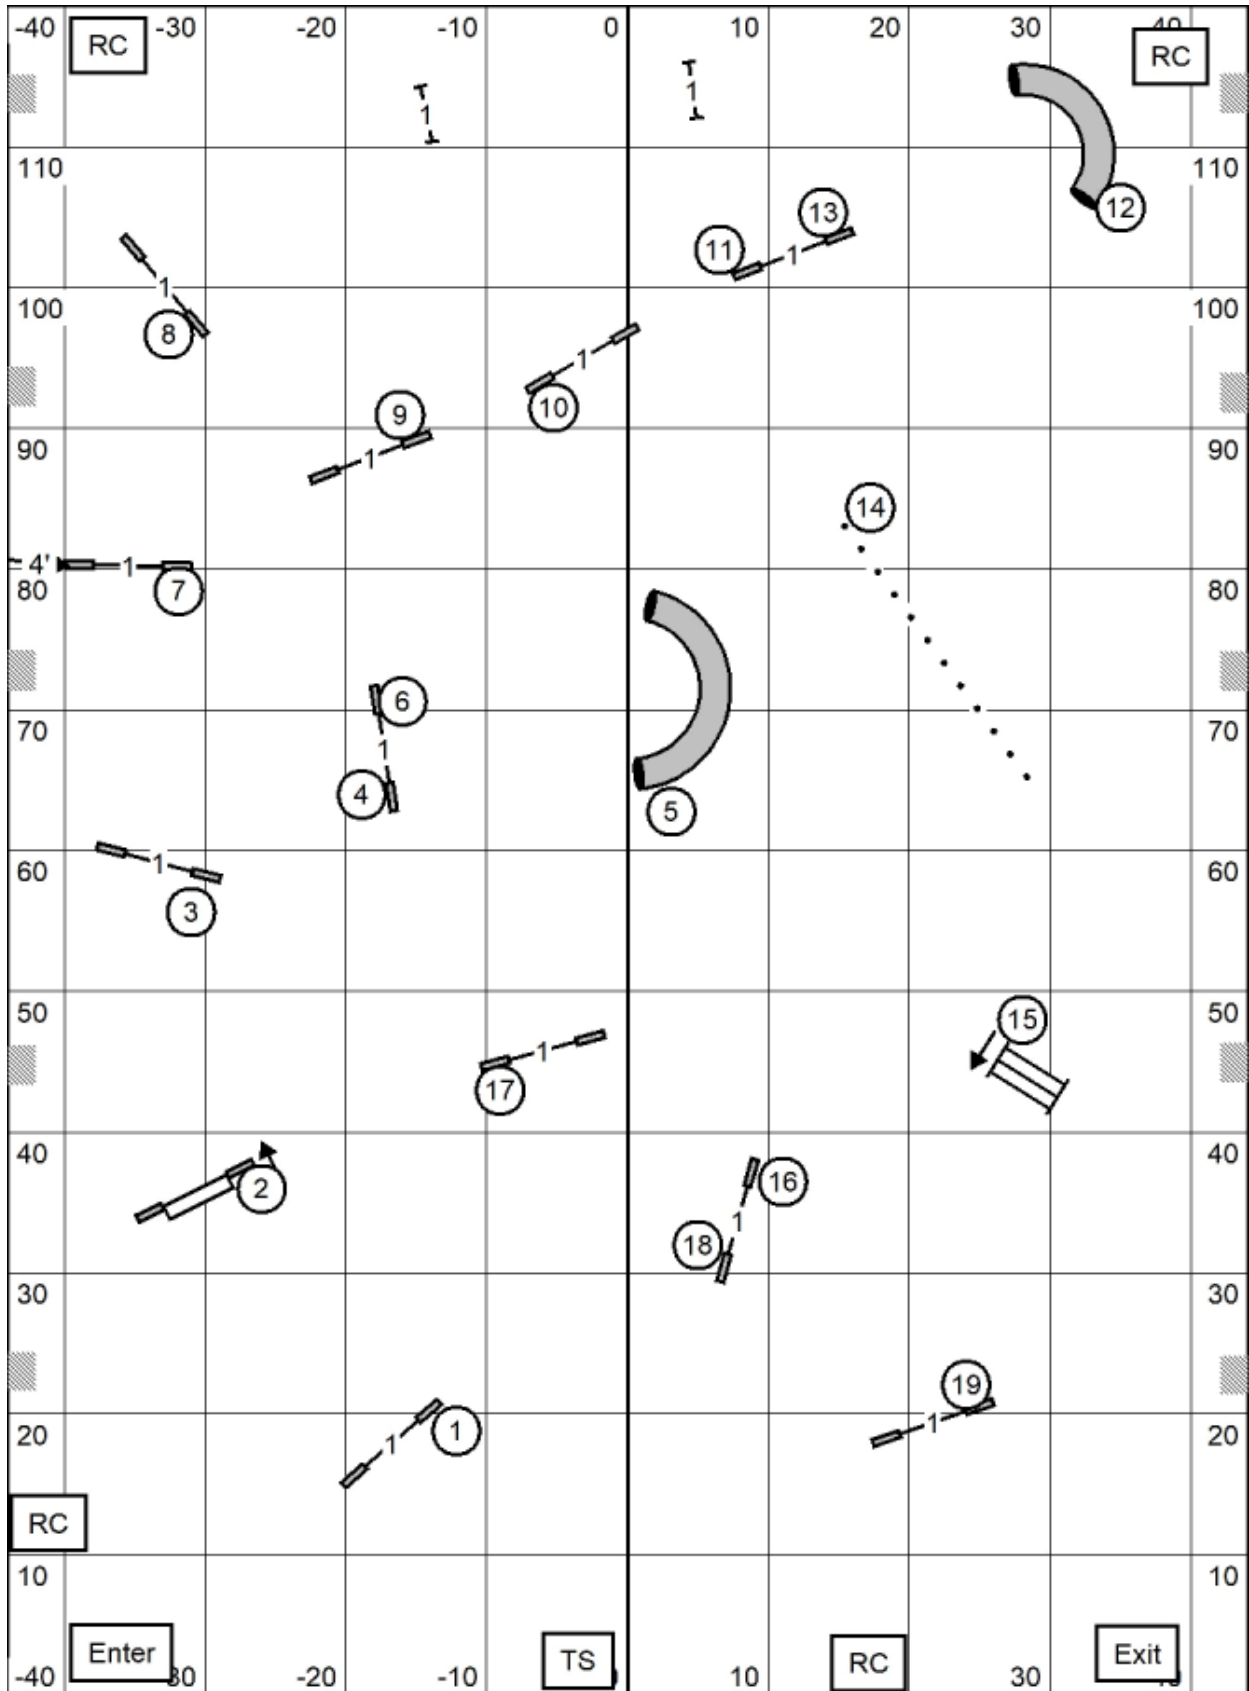

Sunshine State Papillion Club
EXCELLENT MASTER JWW
Thursday, June 11, 2026
Diane Dunn Fyfe