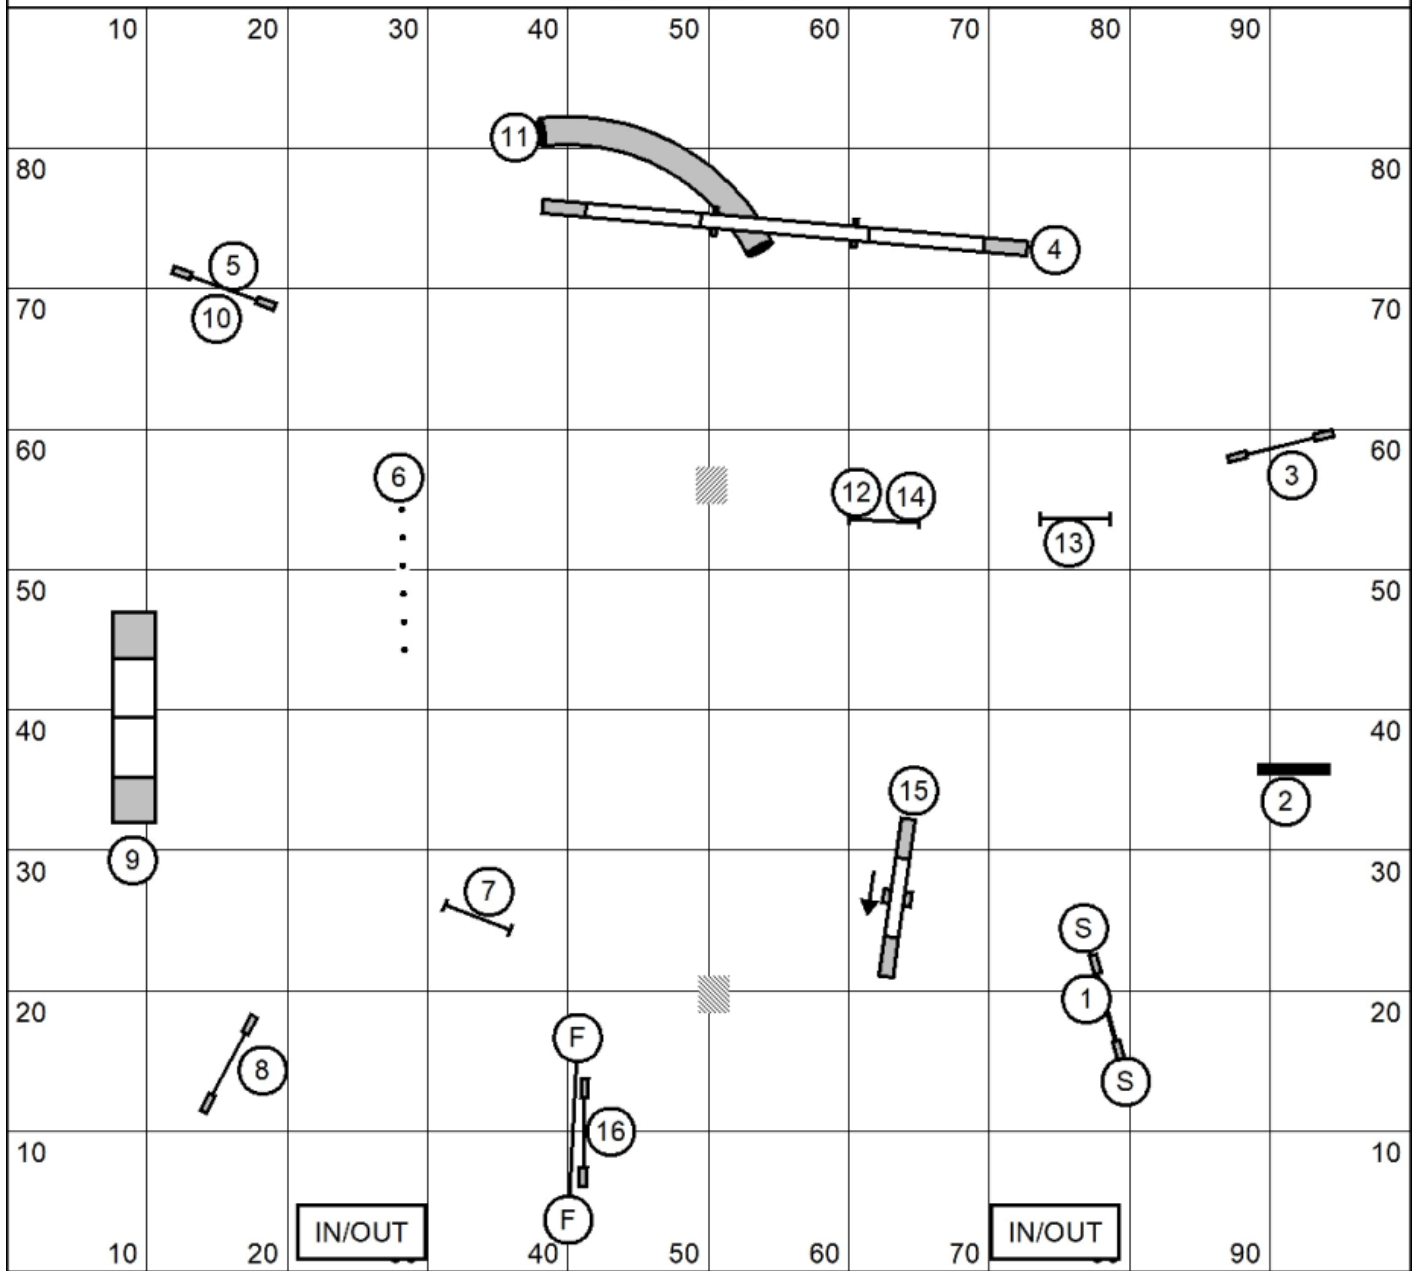

Standard Level 2

Standard Level 2
Judged by: Marianne Fieseler
June 7, 2026
WI-IL Agility Group
Spring Grove, IL

DTiR: 60 sec.

Max:

2 PASS