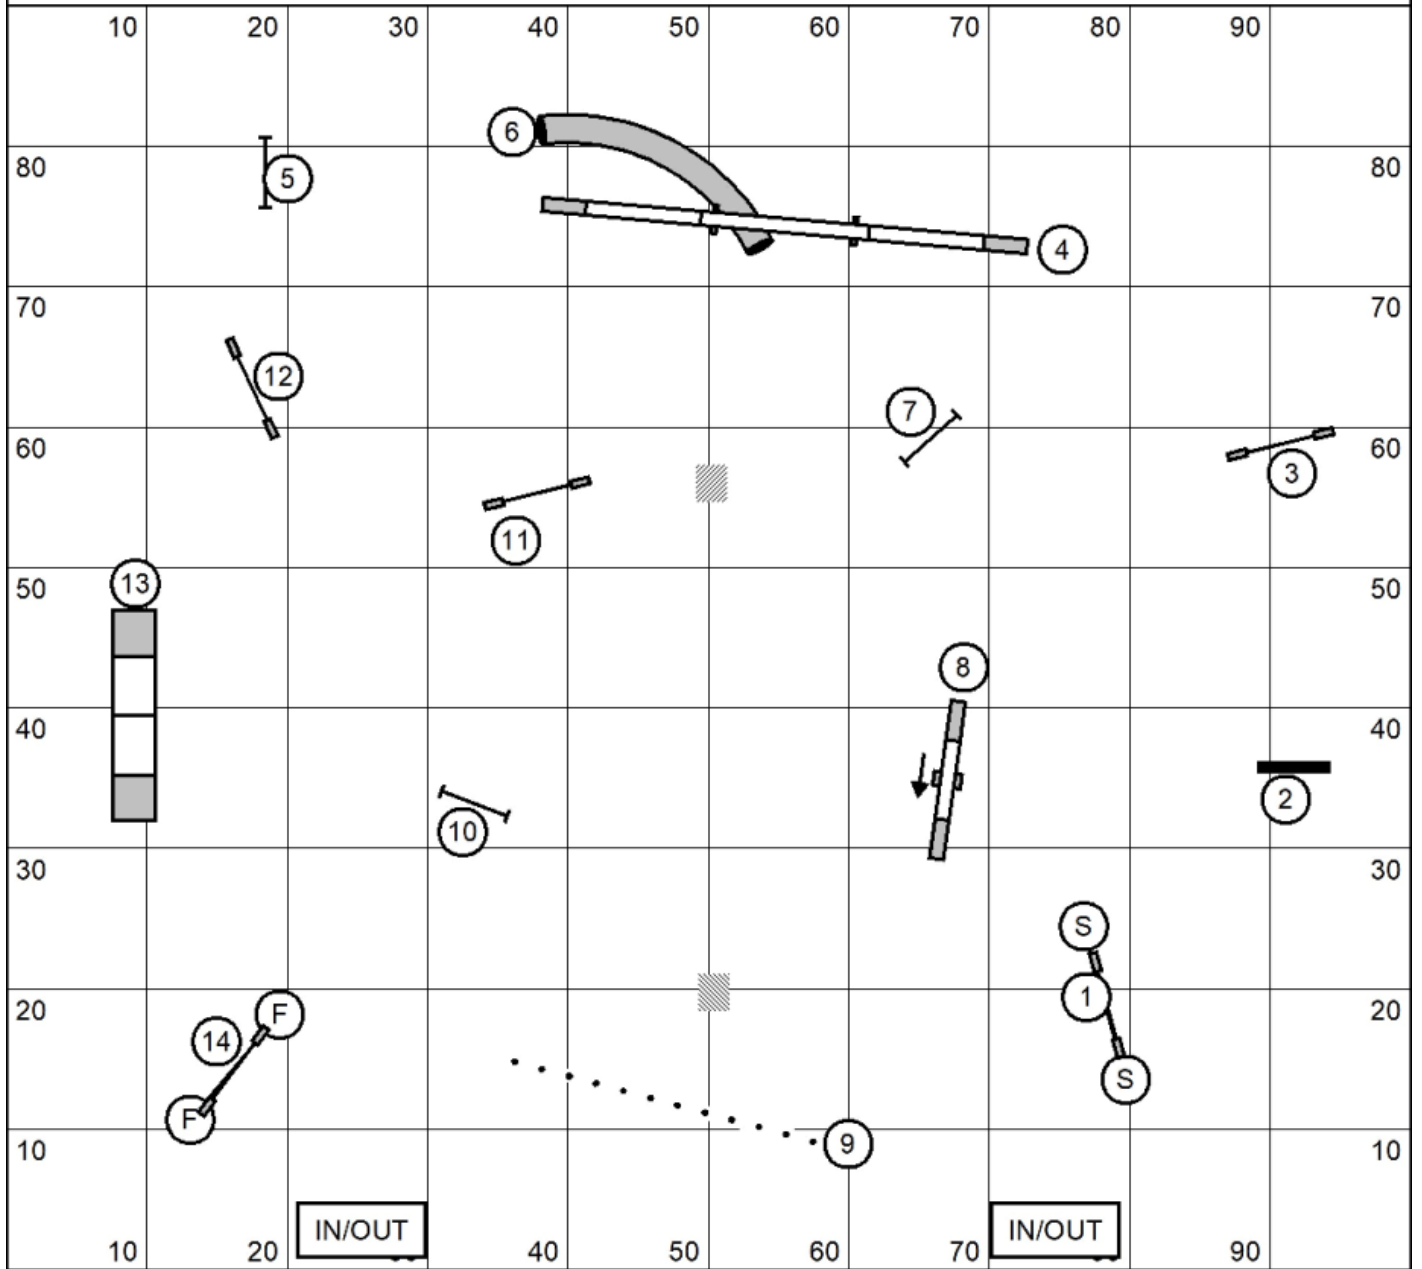

Standard Level 3

Standard Level 3
Judged by: Marianne Fieseler
June 7, 2026
WI-IL Agility Group
Spring Grove, IL

DTiR: 60 sec.
Max: