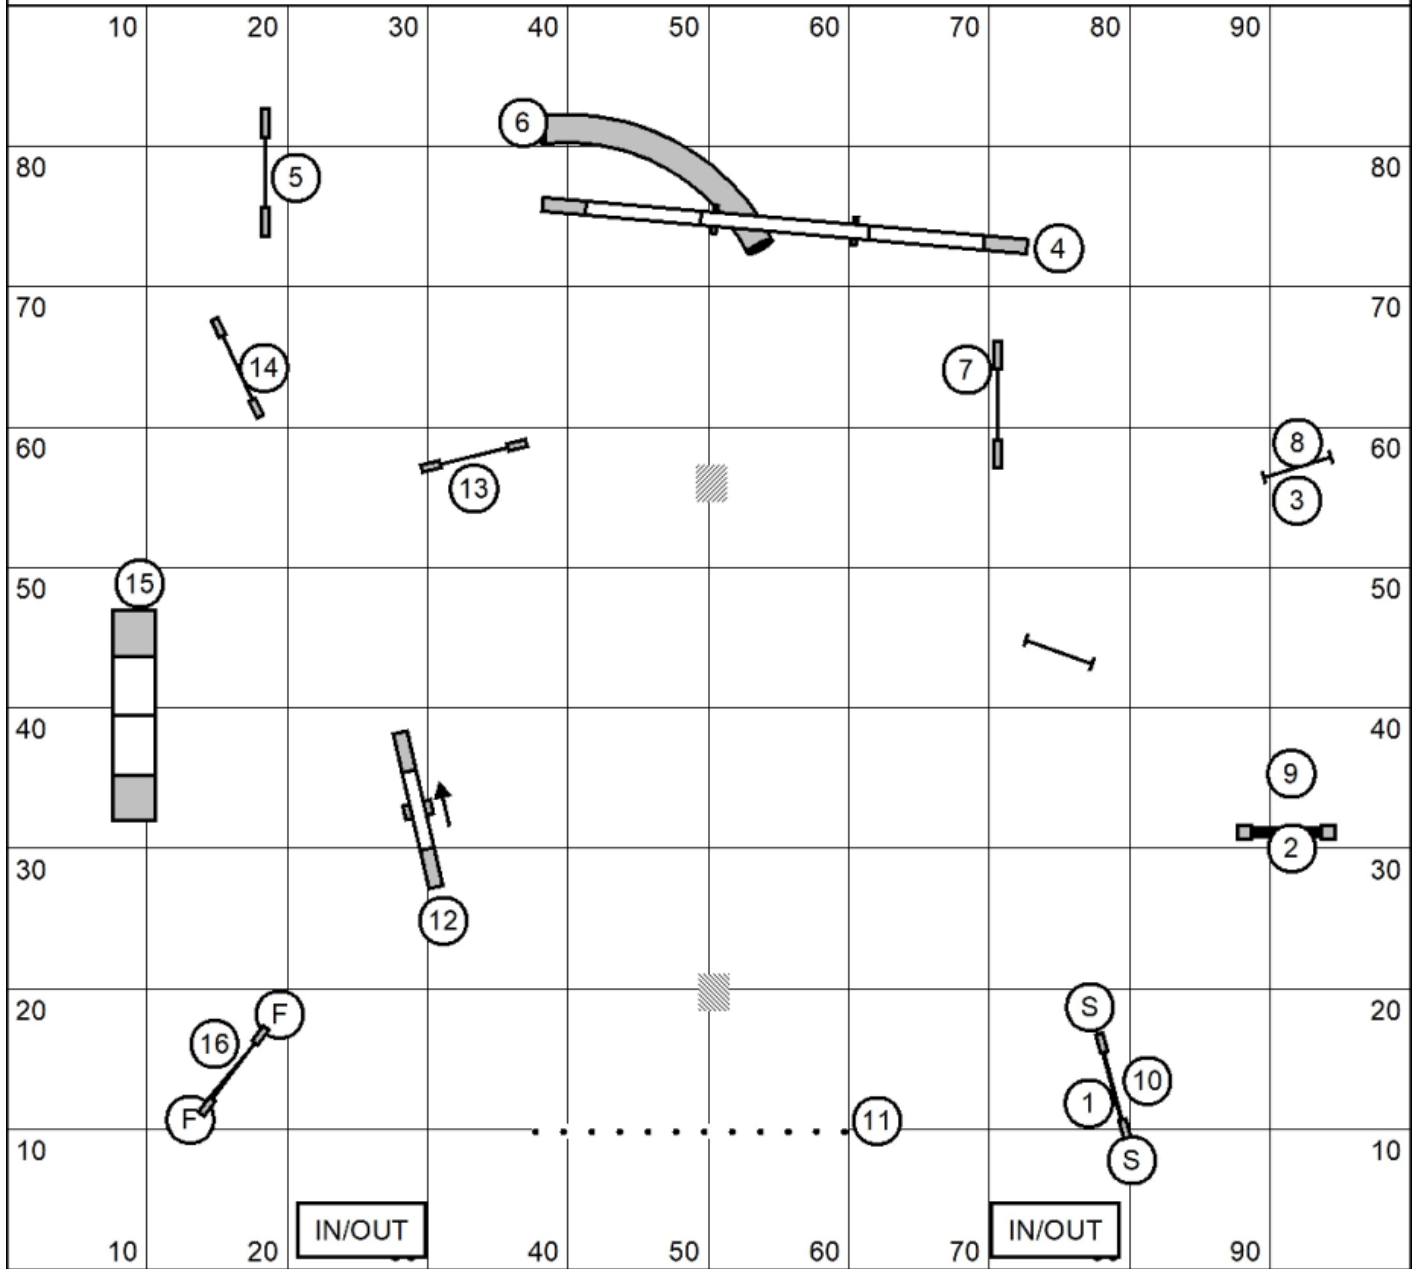

Standard Levels 5C

Standard Levels 5C
Judged by: Marianne Fieseler
June 7, 2026
WI-IL Agility Group
Spring Grove, IL

DTiR: 60 sec.
Max: