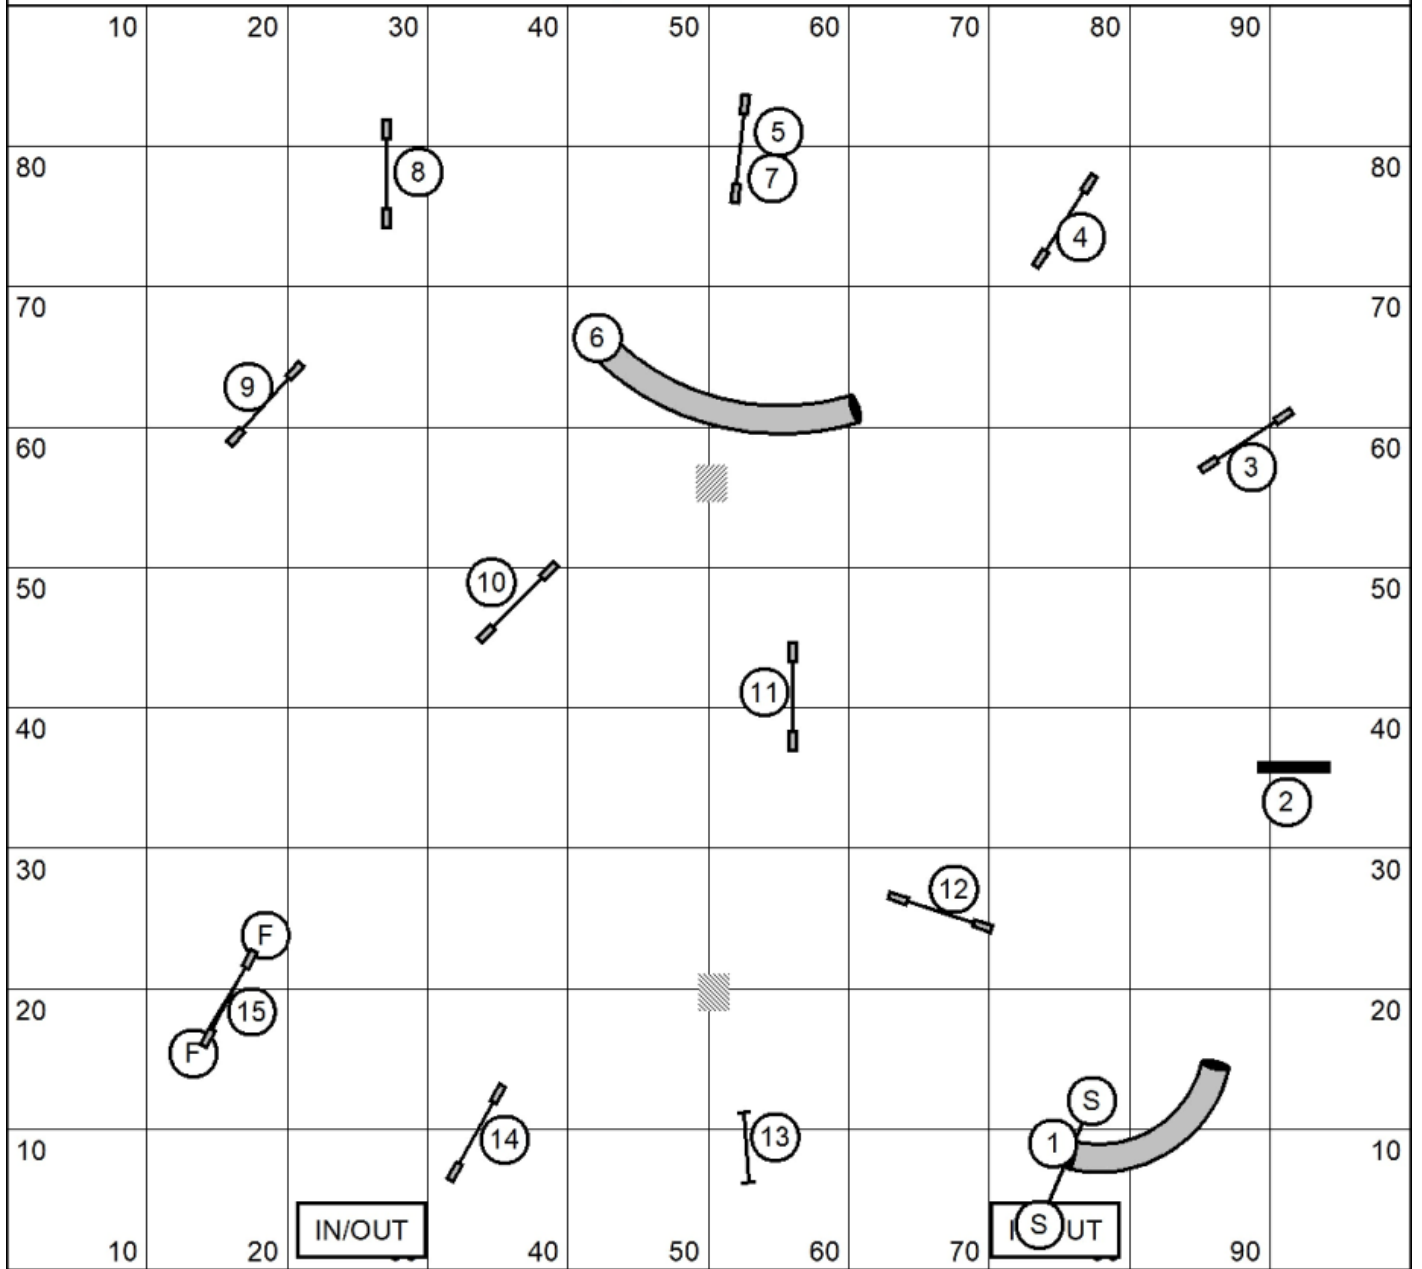

# Jumpers Levels 12

Jumpers Levels 12  
 Judged by: Marianne Fieseler  
 June 7, 2026  
 WI-IL Agility Group  
 Spring Grove, IL

DTiR: 45 sec.

Max:

Lines and Levels	
Levels 5C	2 4 6 8
Level 3	2 4 6 8
Levels 12	2 4 6 8