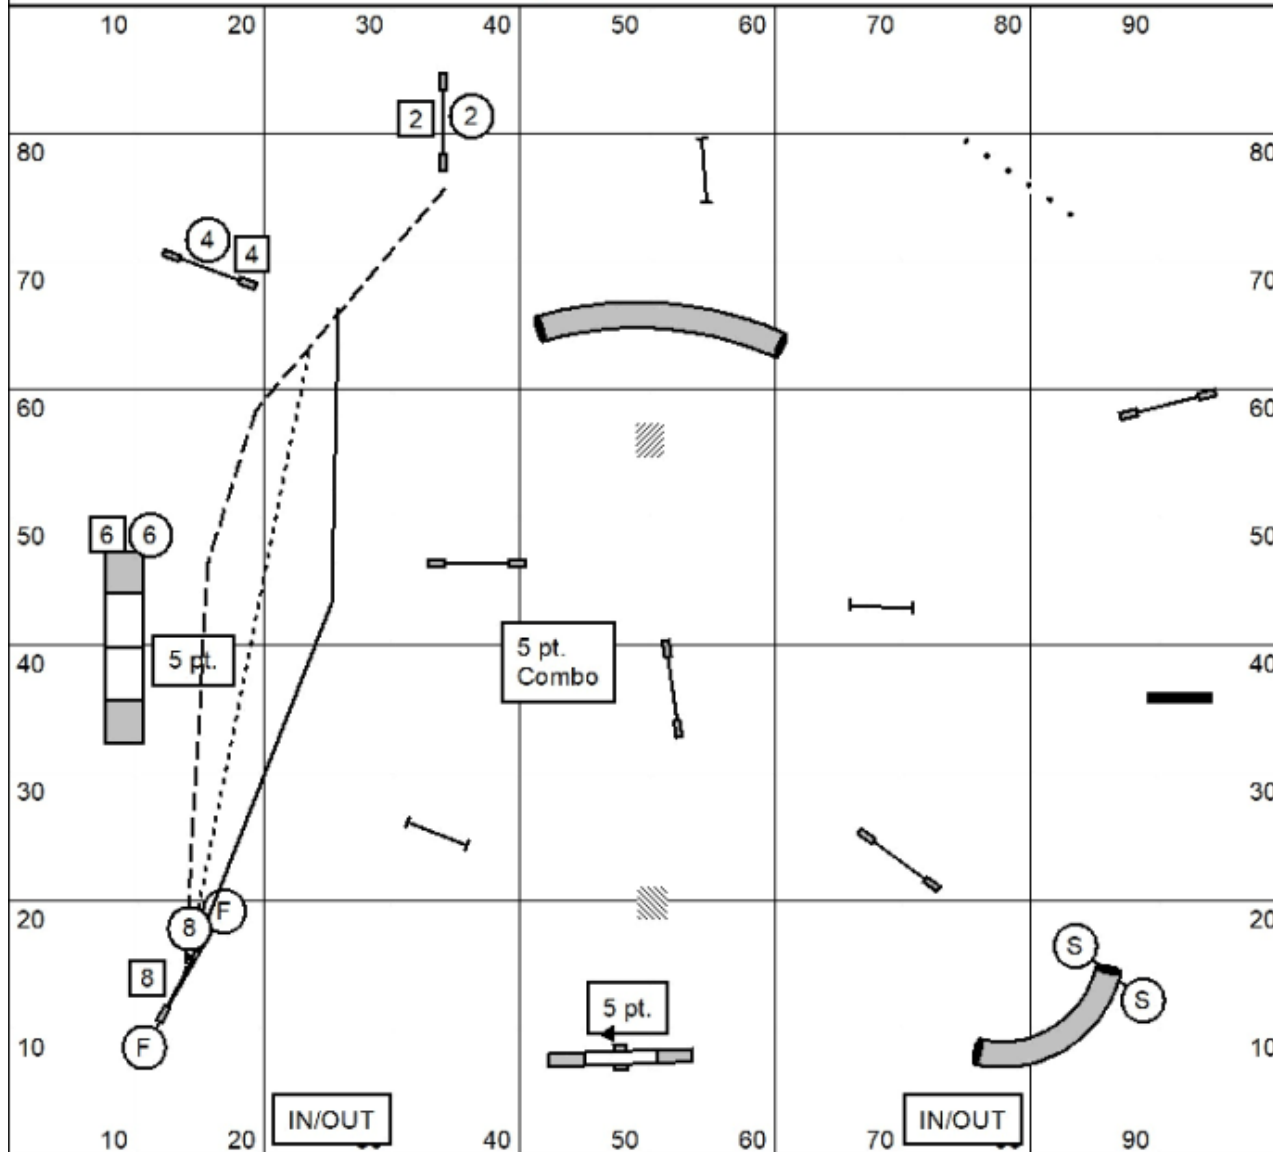

### POINT VALUES:

- 1 pt. Jumps
- 3 pts. Tunnels, Weaves, Wall
- 5 pts. Teeter, A-Frame, Combo
- 10 pts. Weave, Weave