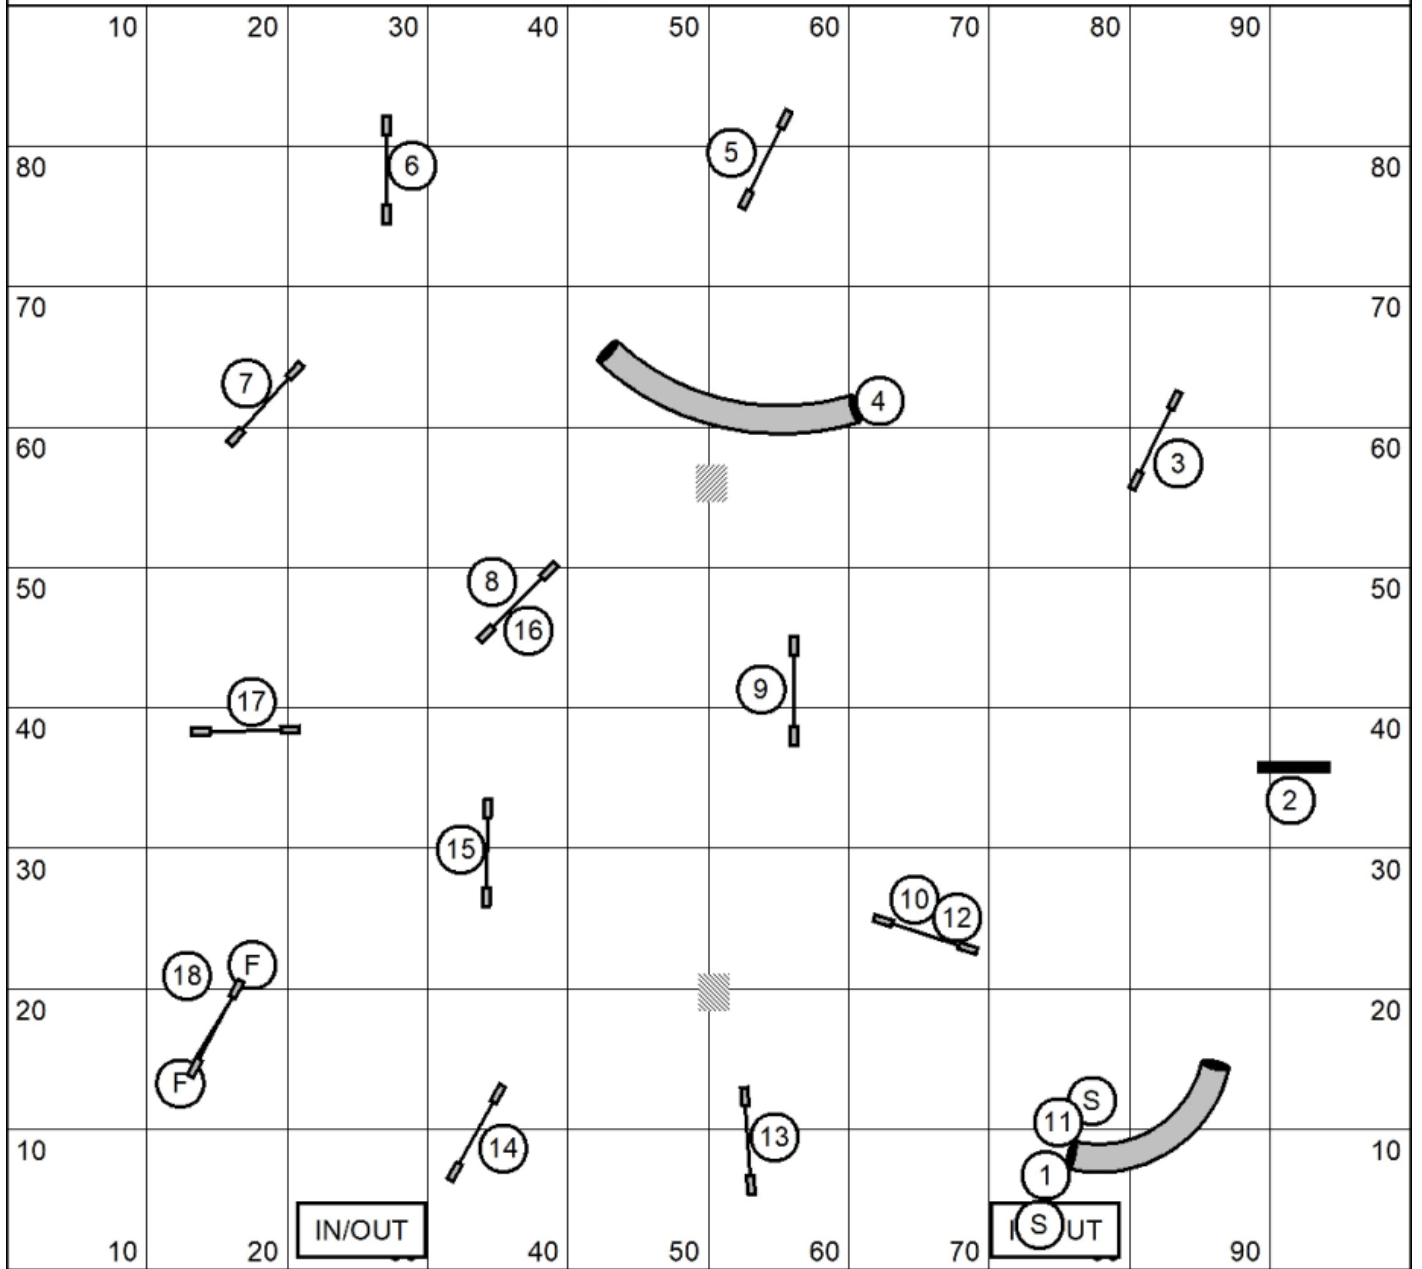

Jumpers Levels 35C

Jumpers Levels 35C
Judged by: Marianne Fieseler
June 7, 2026
WI-IL Agility Group
Spring Grove, IL

DTiR: 45 sec.

Max: