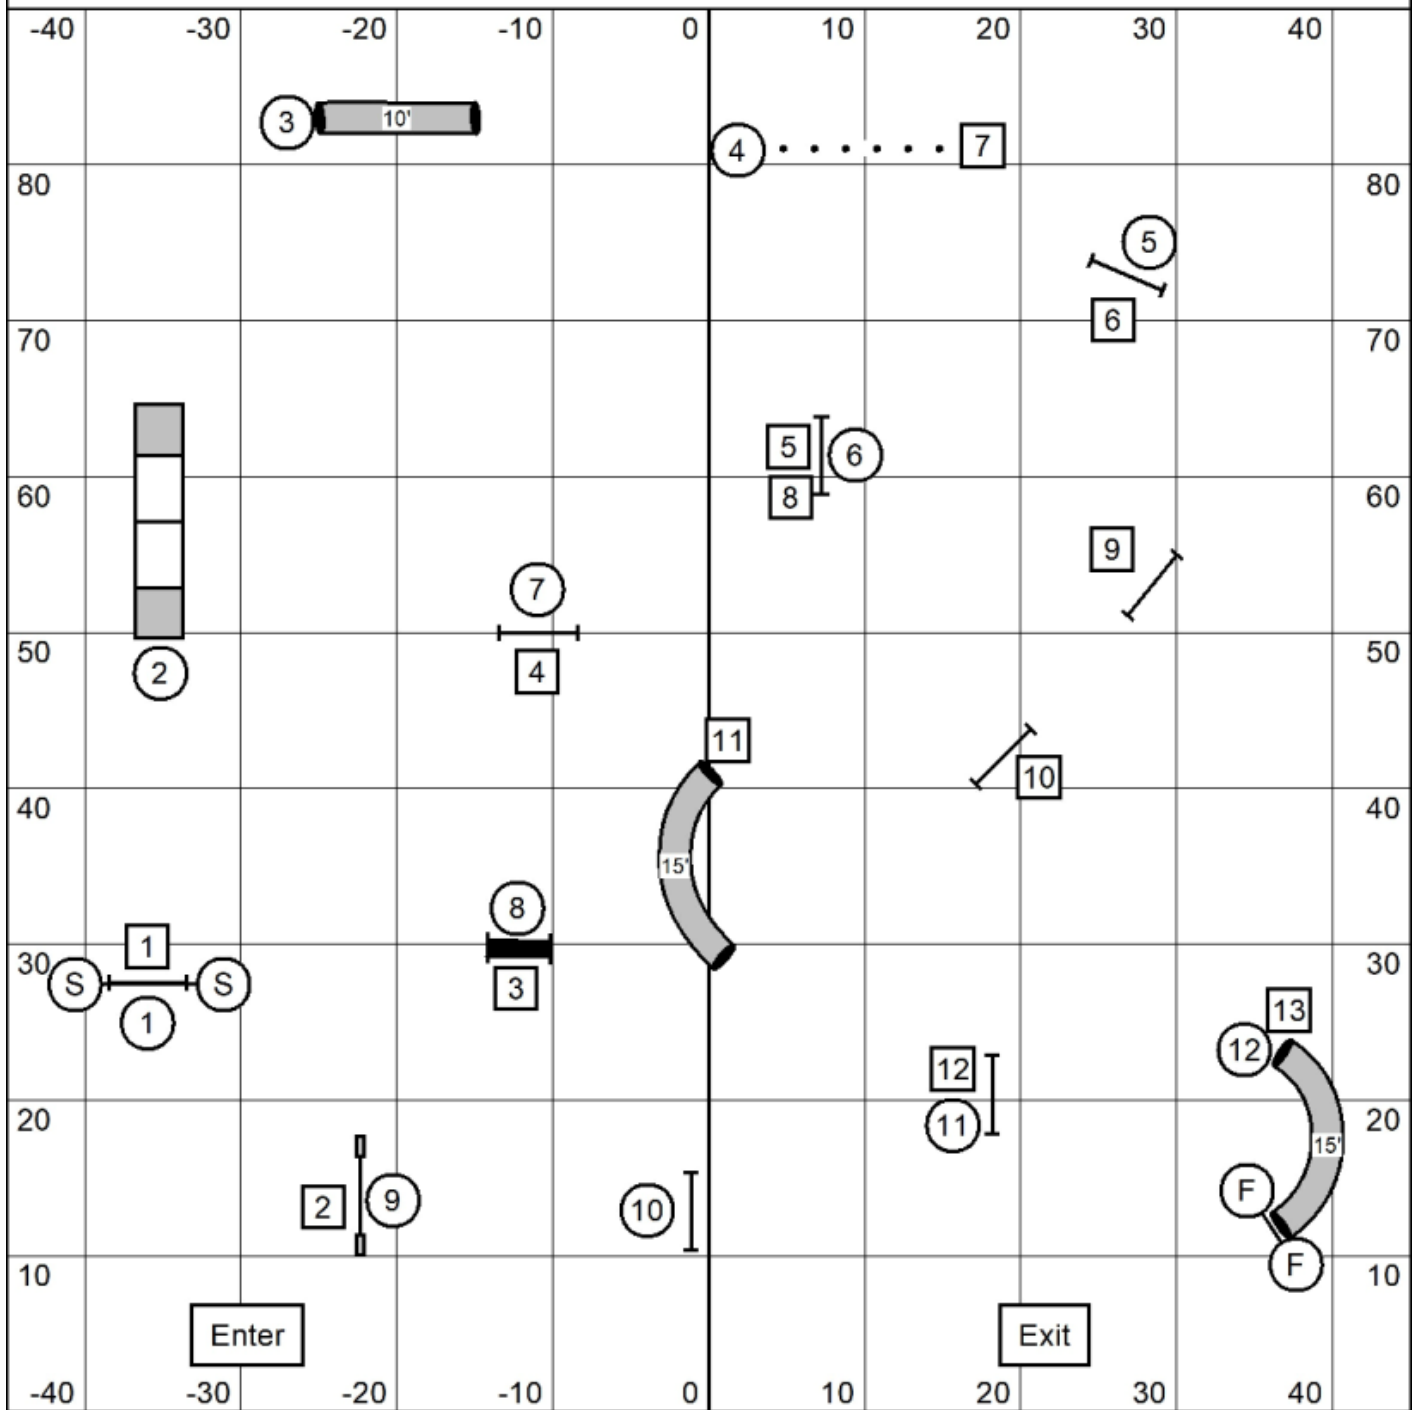

Colors 35C

Next dog in
at 11

Colors Levels 3,5 & C
Judged by: Carol Thom
June 7, 2026
Eastern Maine Agility Club
Topsham, ME