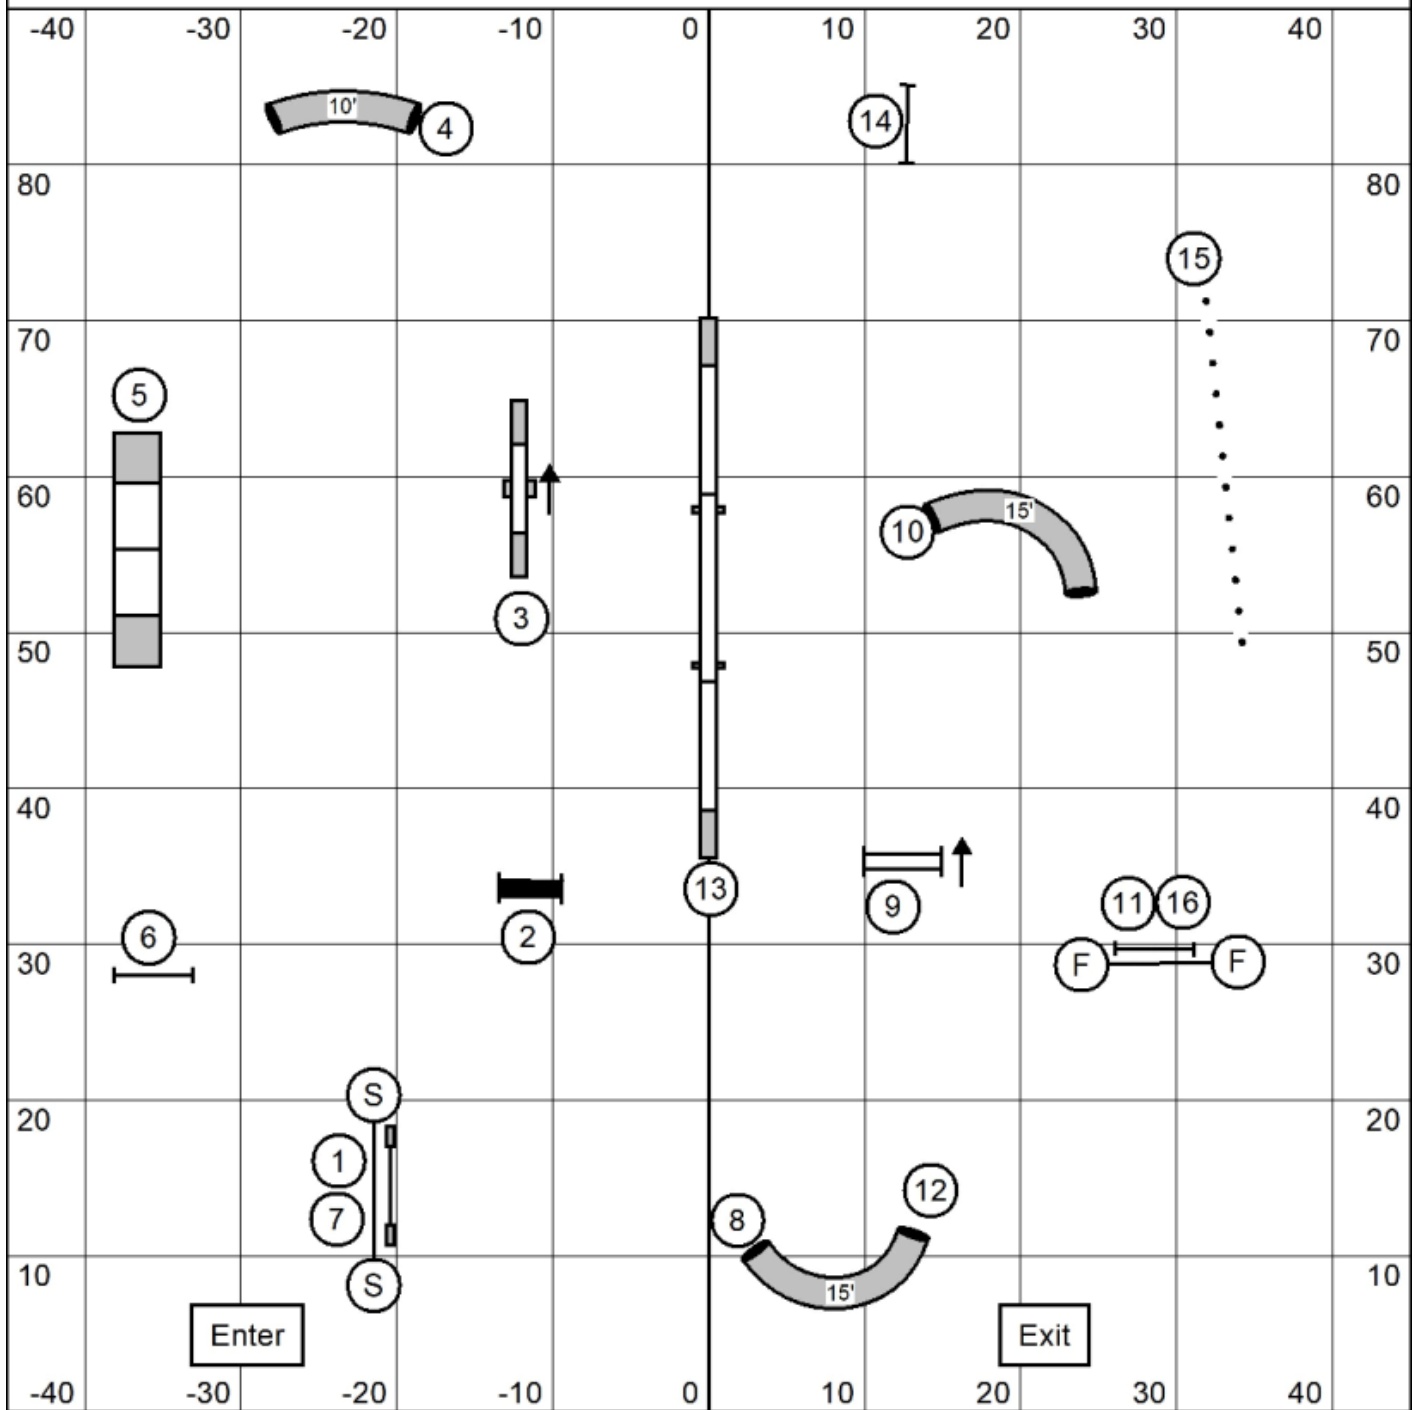

Standard 5C

Standard Levels 5 & C
Judged by: Carol Thom
June 7, 2026
Eastern Maine Agility Club
Topsham, ME