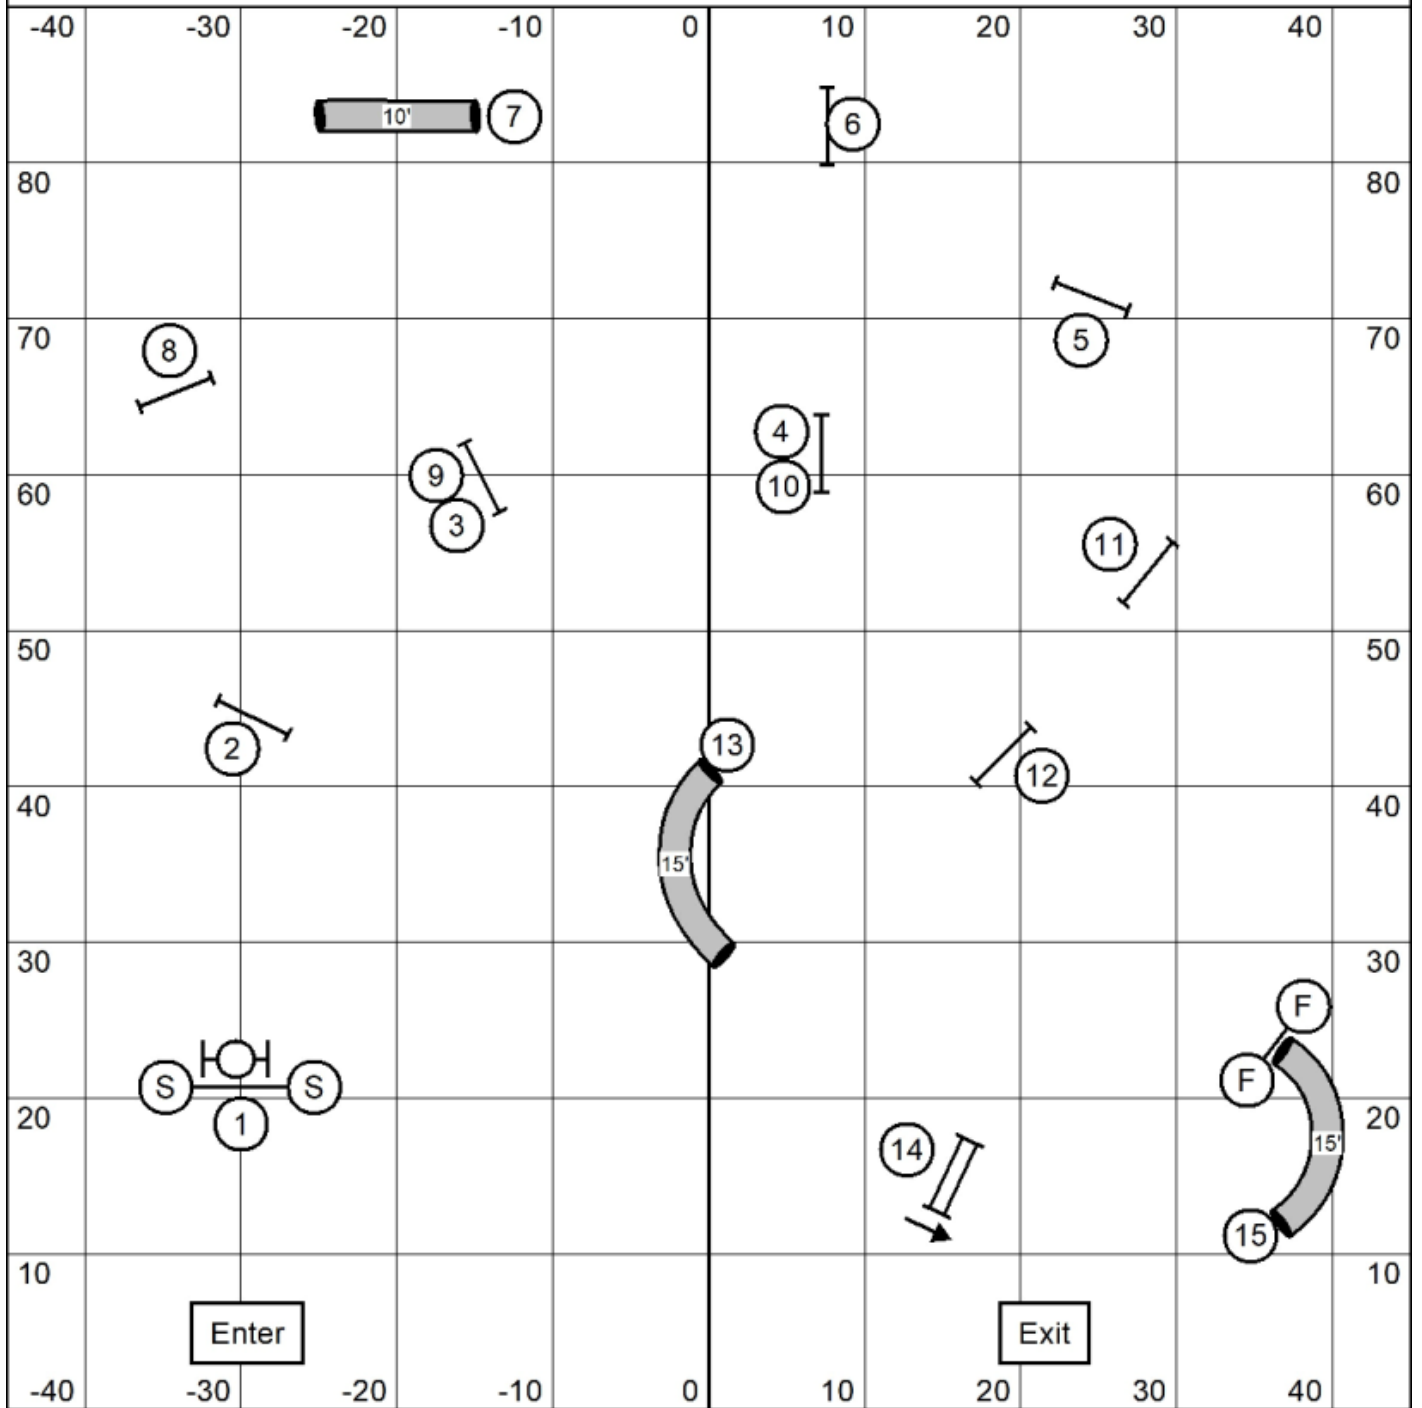

Jumpers 12

Next dog in
at 13

Jumpers Levels 1 & 2
Judged by: Carol Thom
June 7, 2026
Eastern Maine Agility Club
Topsham, ME