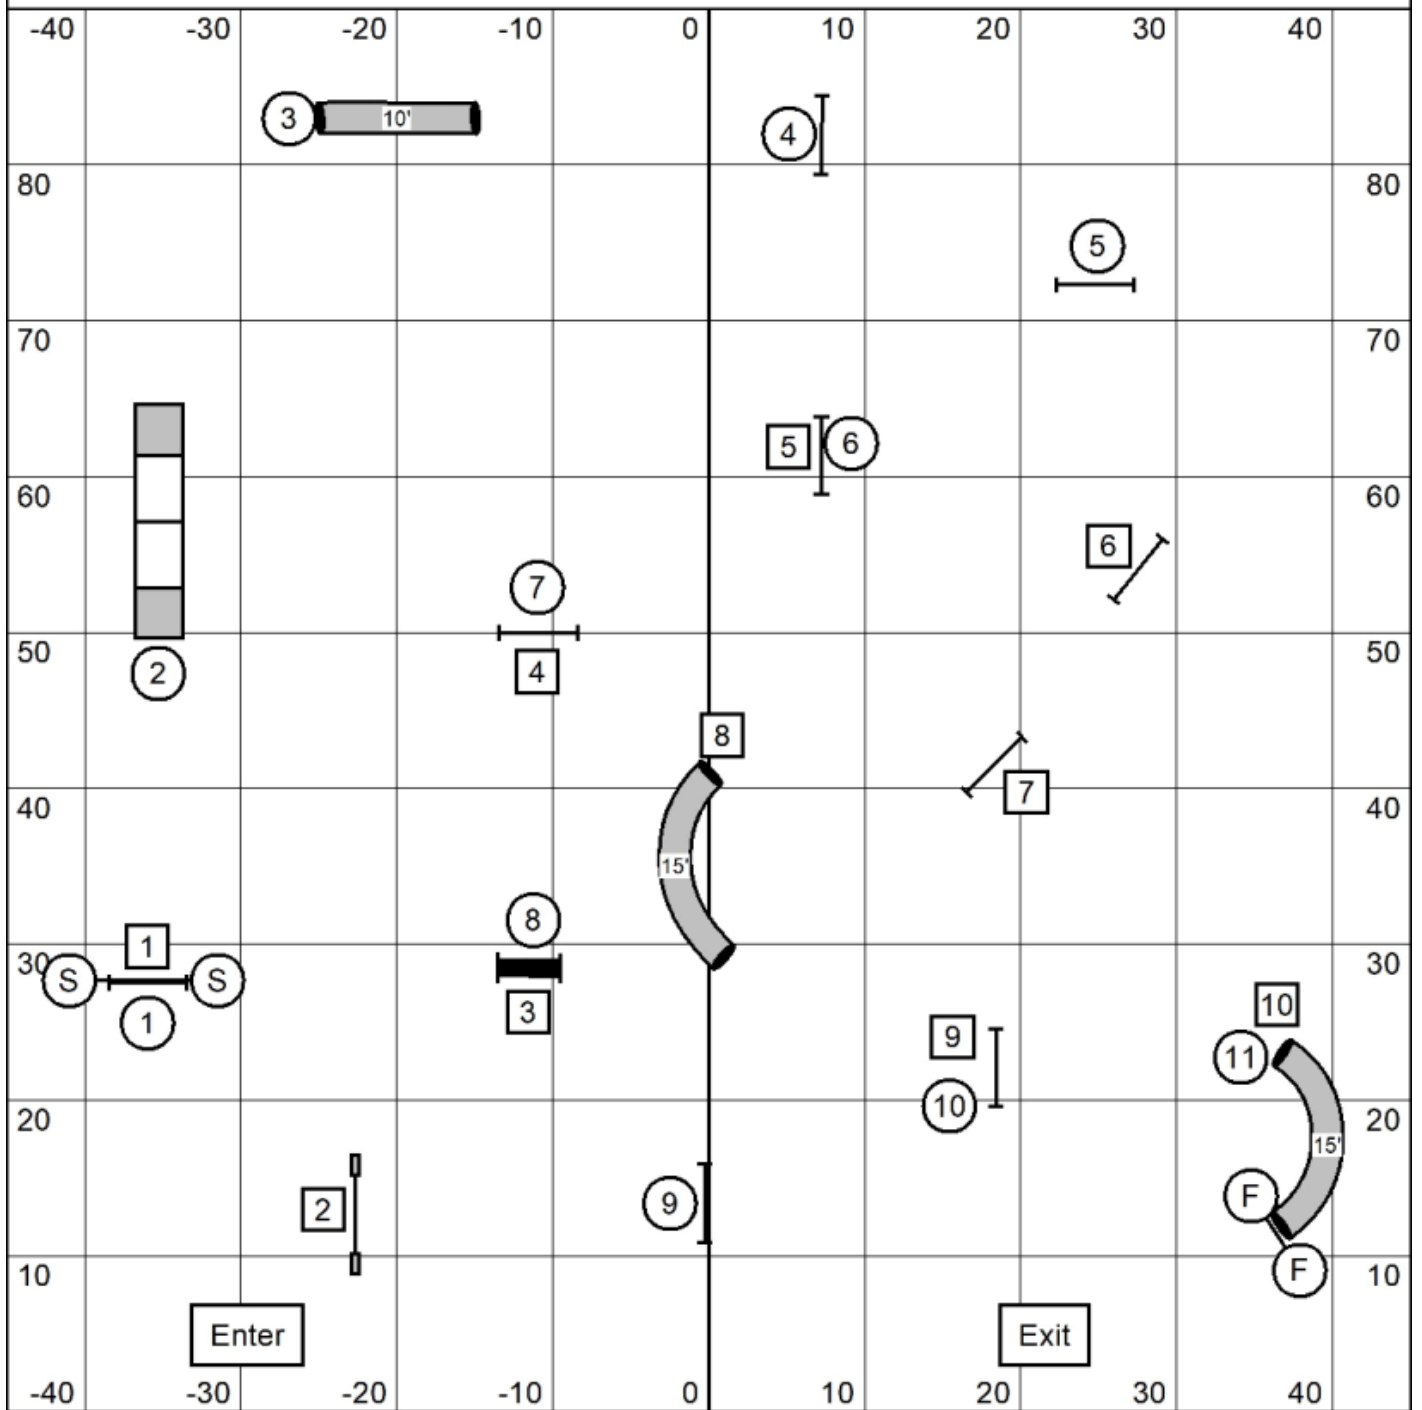

Colors 12

Next dog in at 10

Colors Levels 1 & 2
Judged by: Carol Thom
June 7, 2026
Eastern Maine Agility Club
Topsham, ME