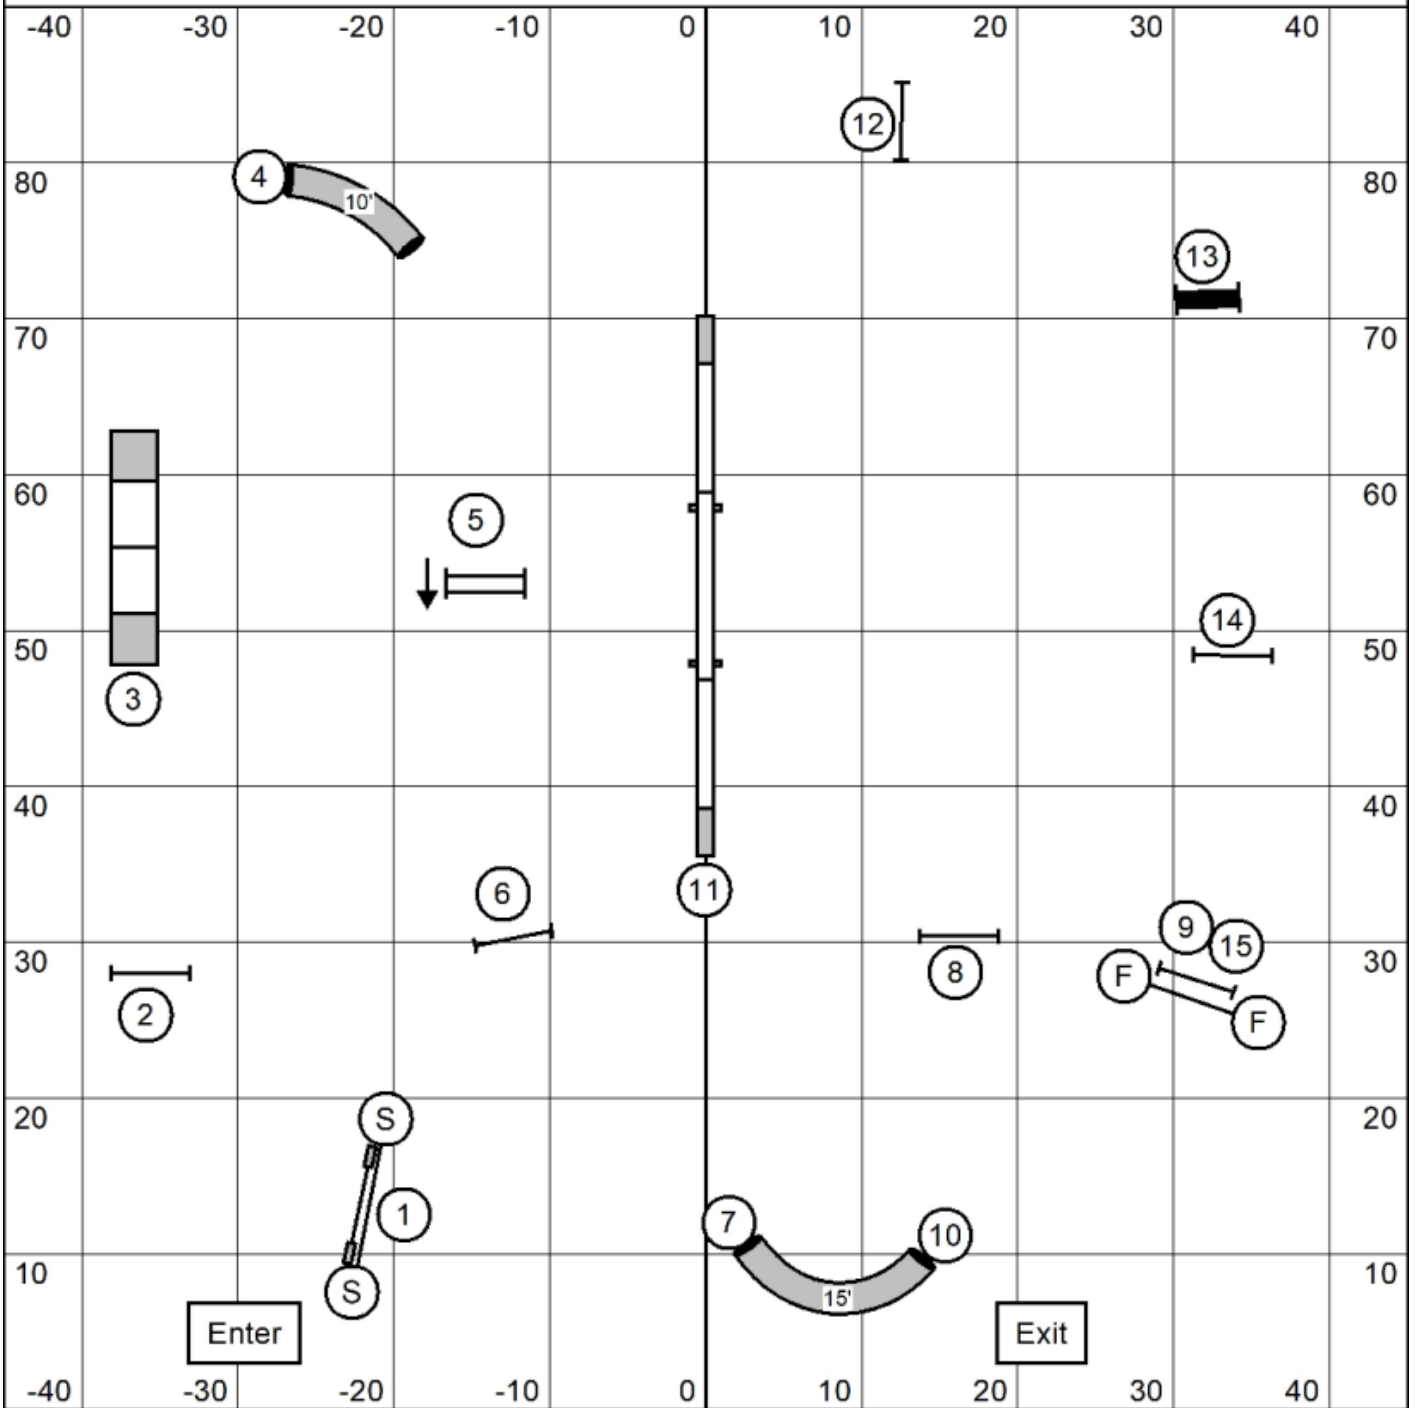

# Standard 1

Next dog in  
at # 12

Standard Level 1  
 Judged by: Carol Thom  
 June 7, 2026  
 Eastern Maine Agility Club  
 Topsham, ME