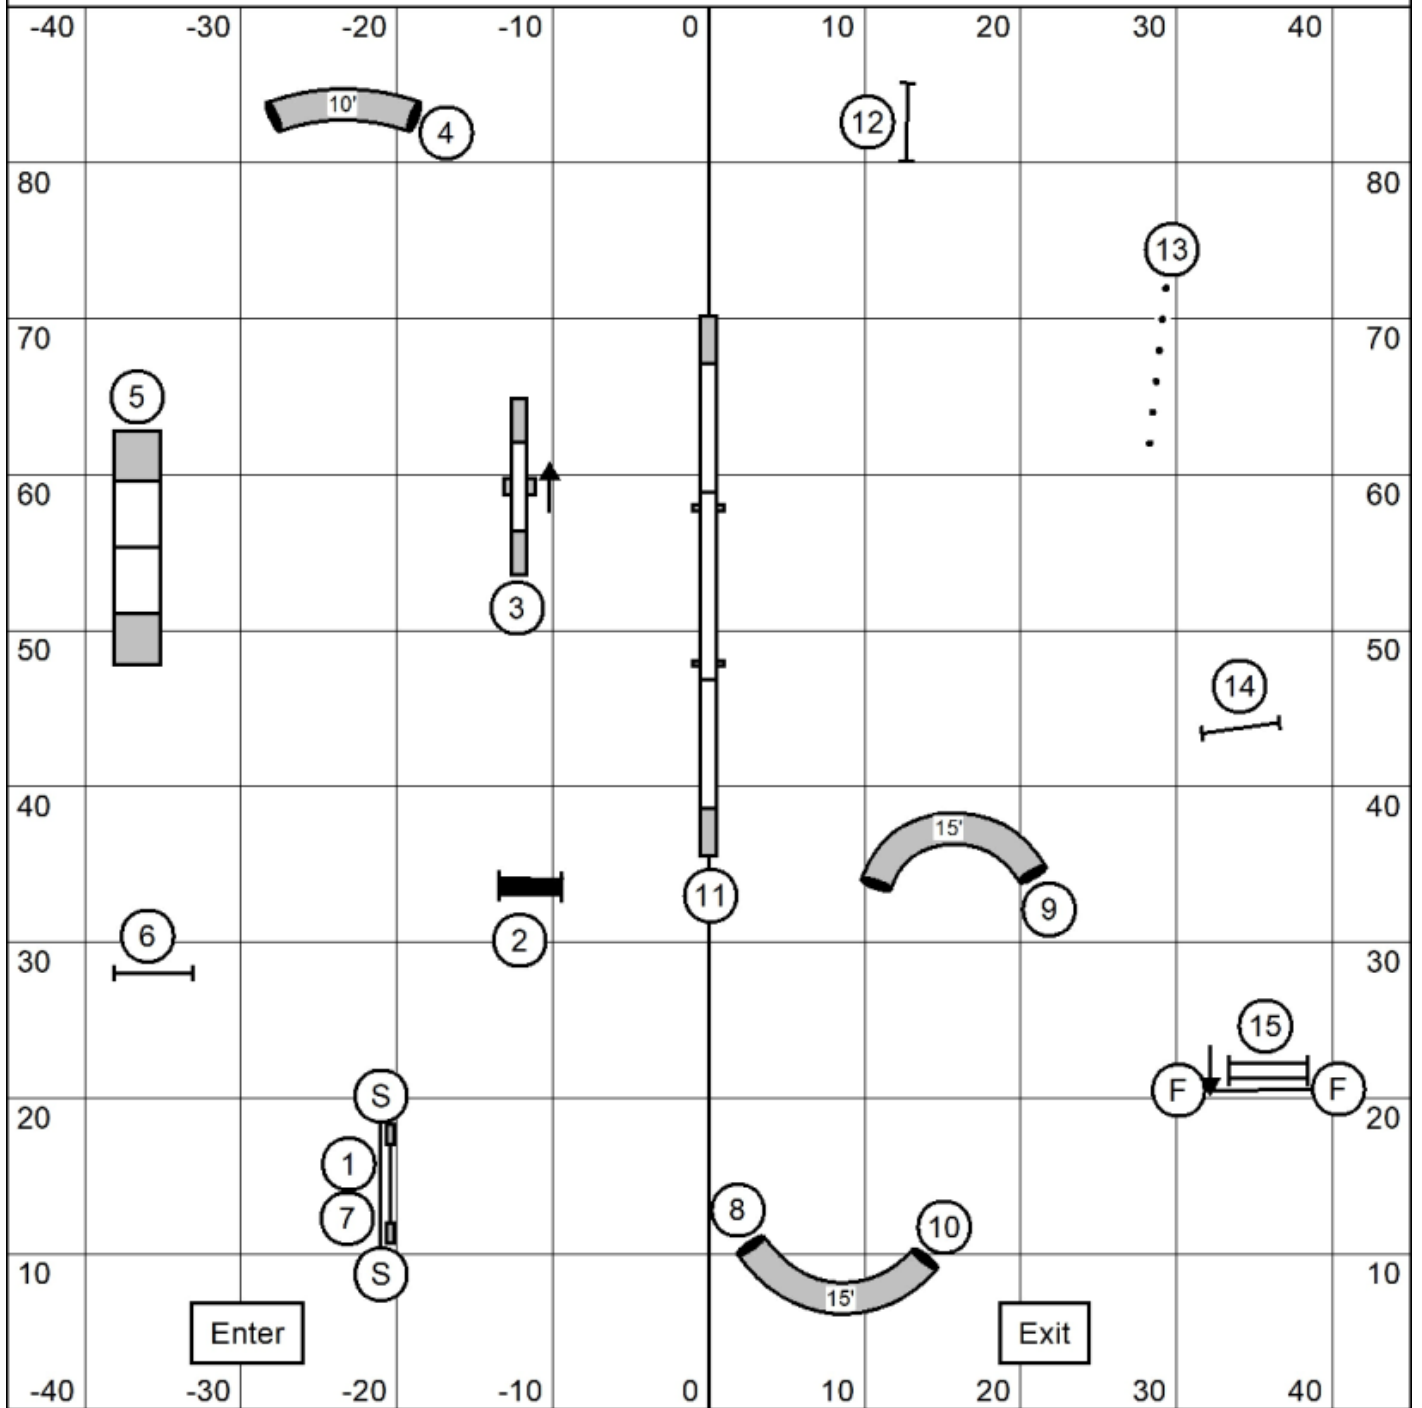

# Standard 23

Next dog in  
at # 14

Standard Levels 2 & 3  
 Judged by: Carol Thom  
 June 7, 2026  
 Eastern Maine Agility Club  
 Topsham, ME