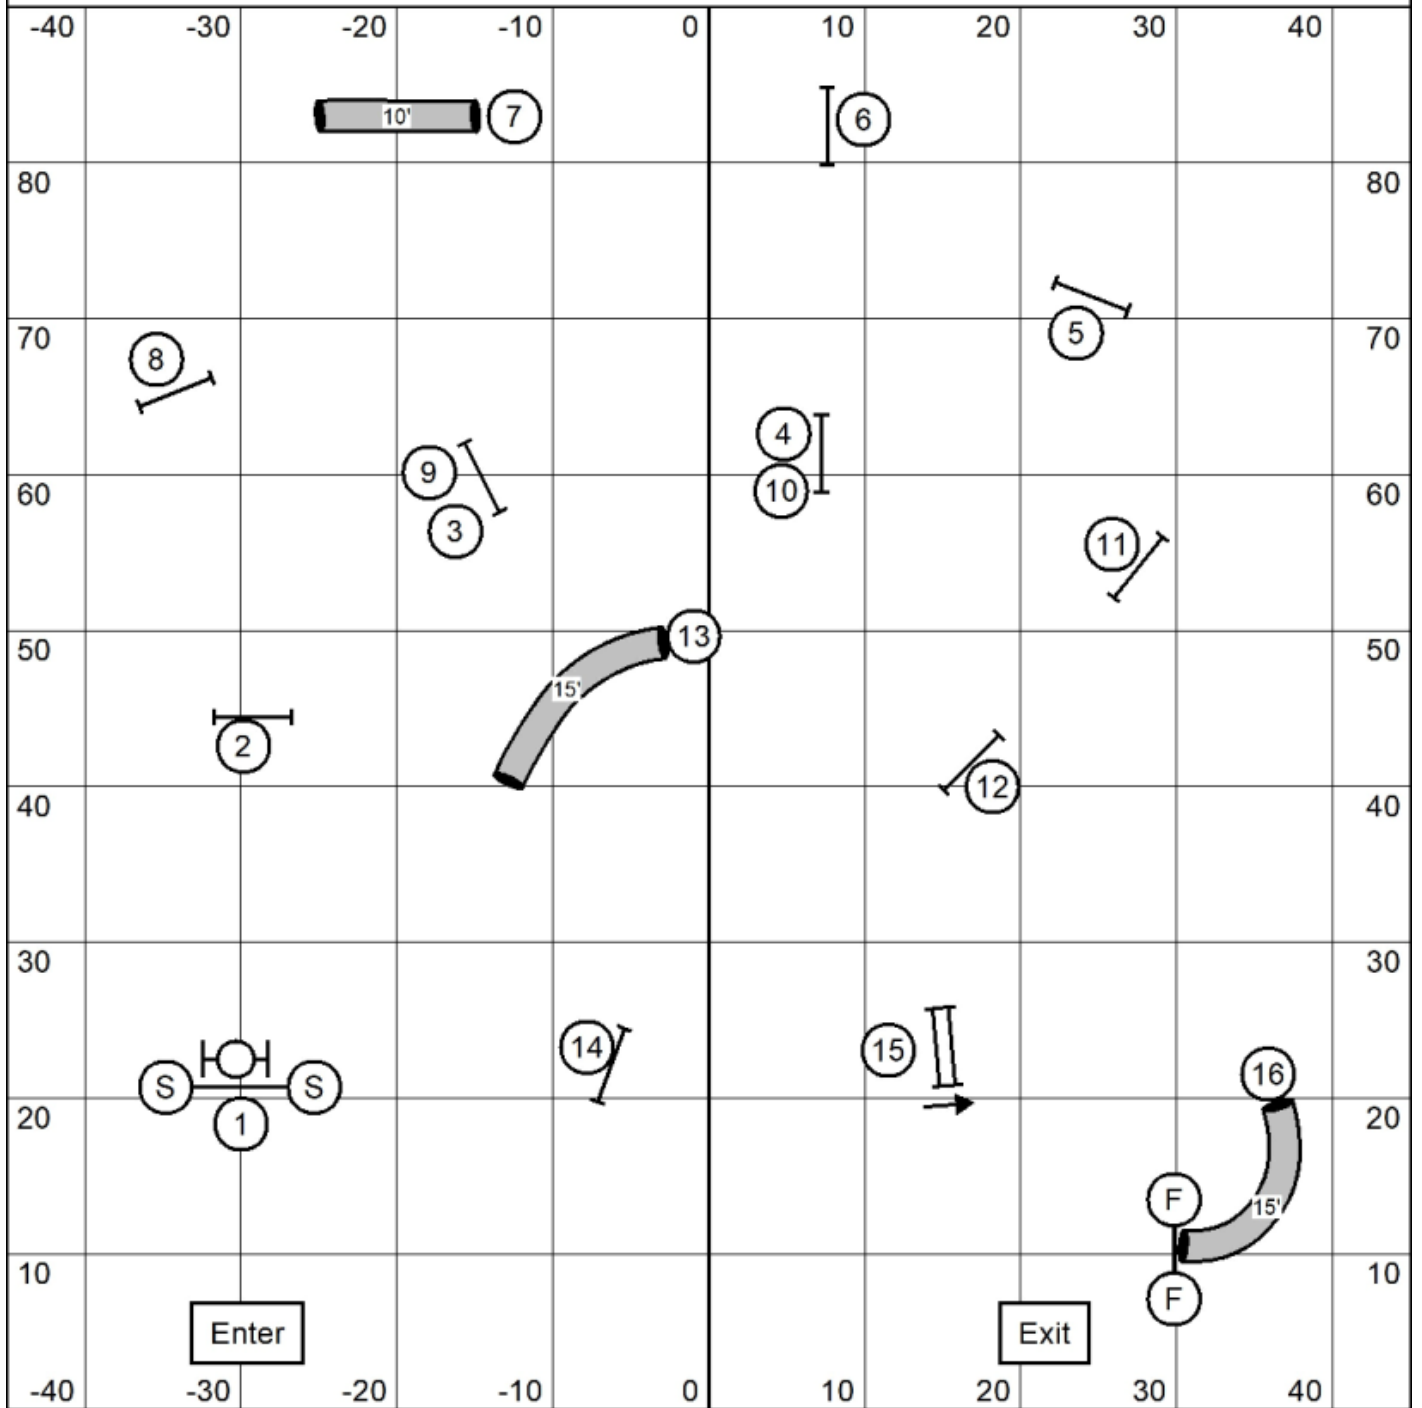

Jumpers 3,5 & C

Next dog in
at 14

Jumpers Levels 3,5 & C
Judged by: Carol Thom
June 7, 2026
Eastern Maine Agility Club
Topsham, ME