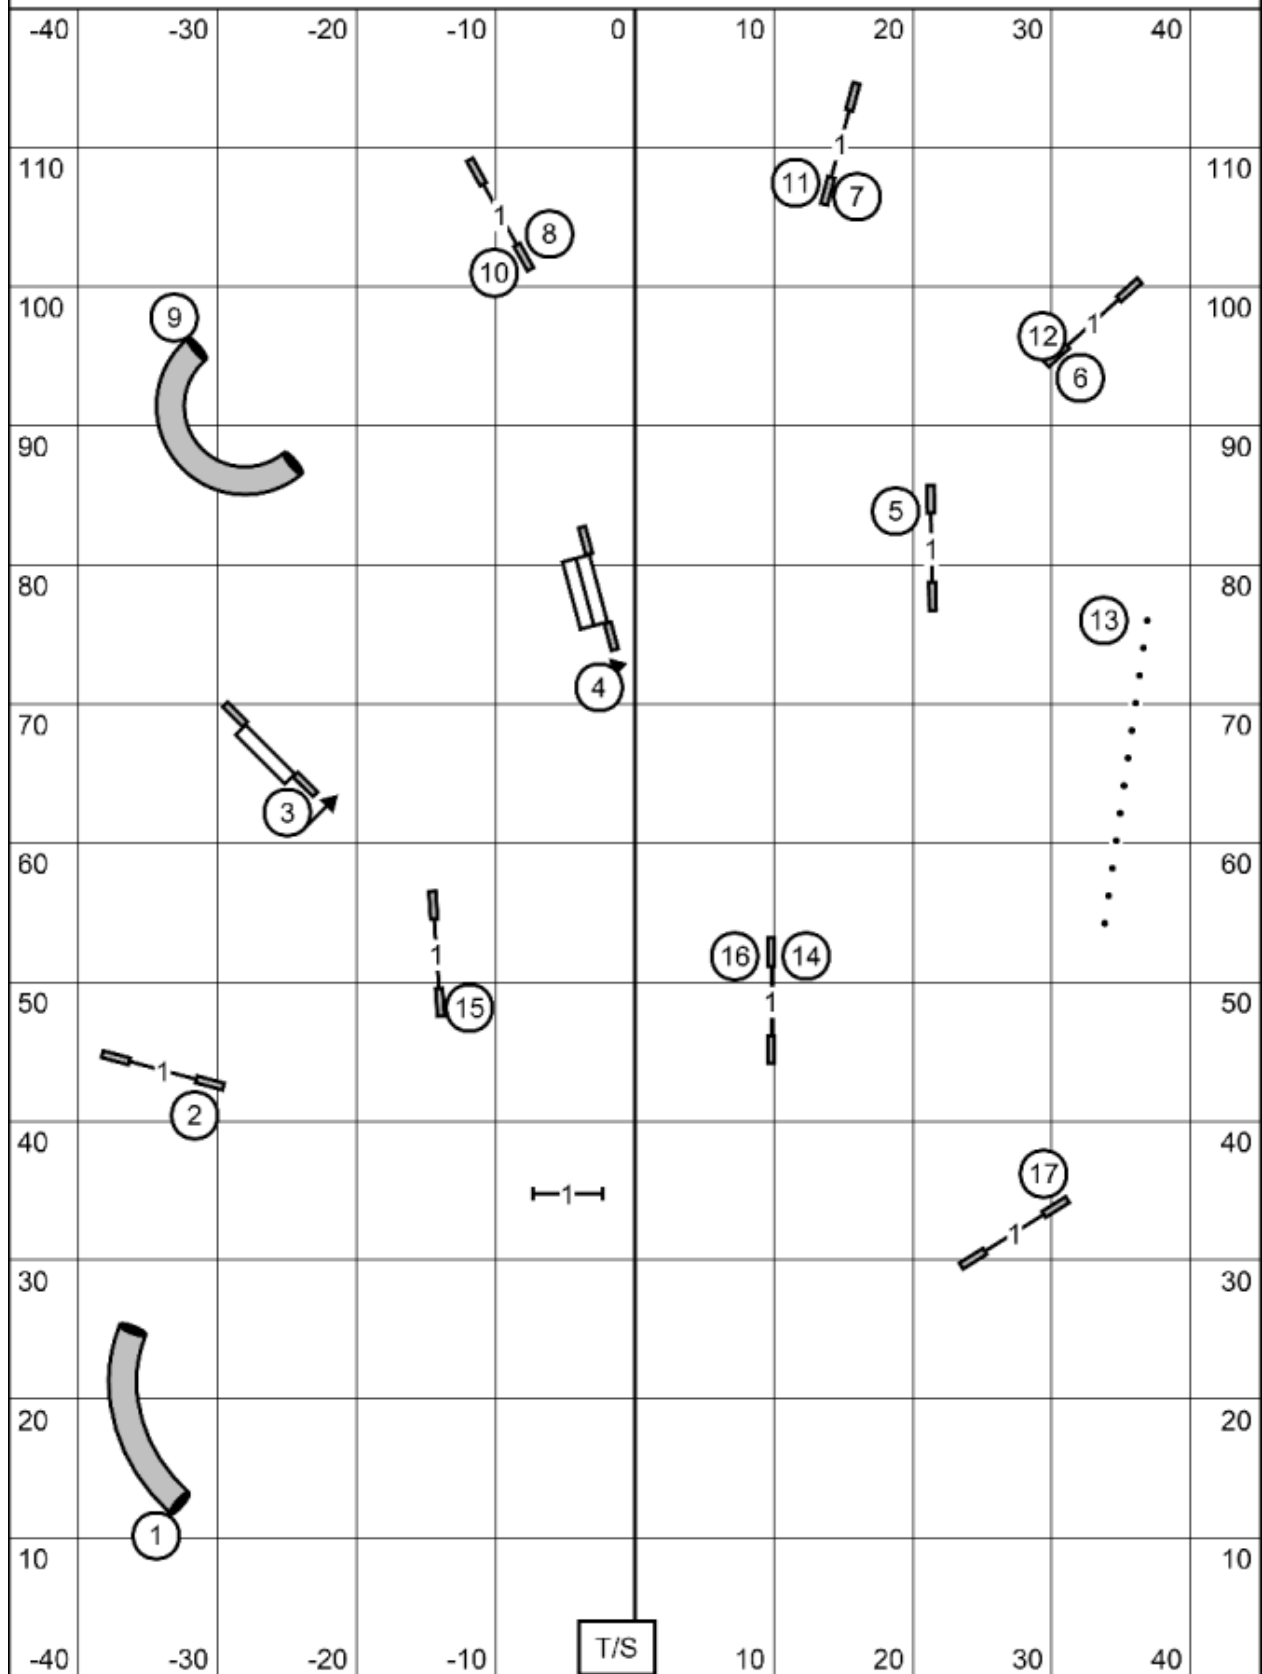

Open Jumpers with Weaves

Saturday, June 6, 2026

Calusa Dog Agility Club

Judge: Frank Gilmer

Indoors on Soccer Turf @ Bratty Paws Dog Plex