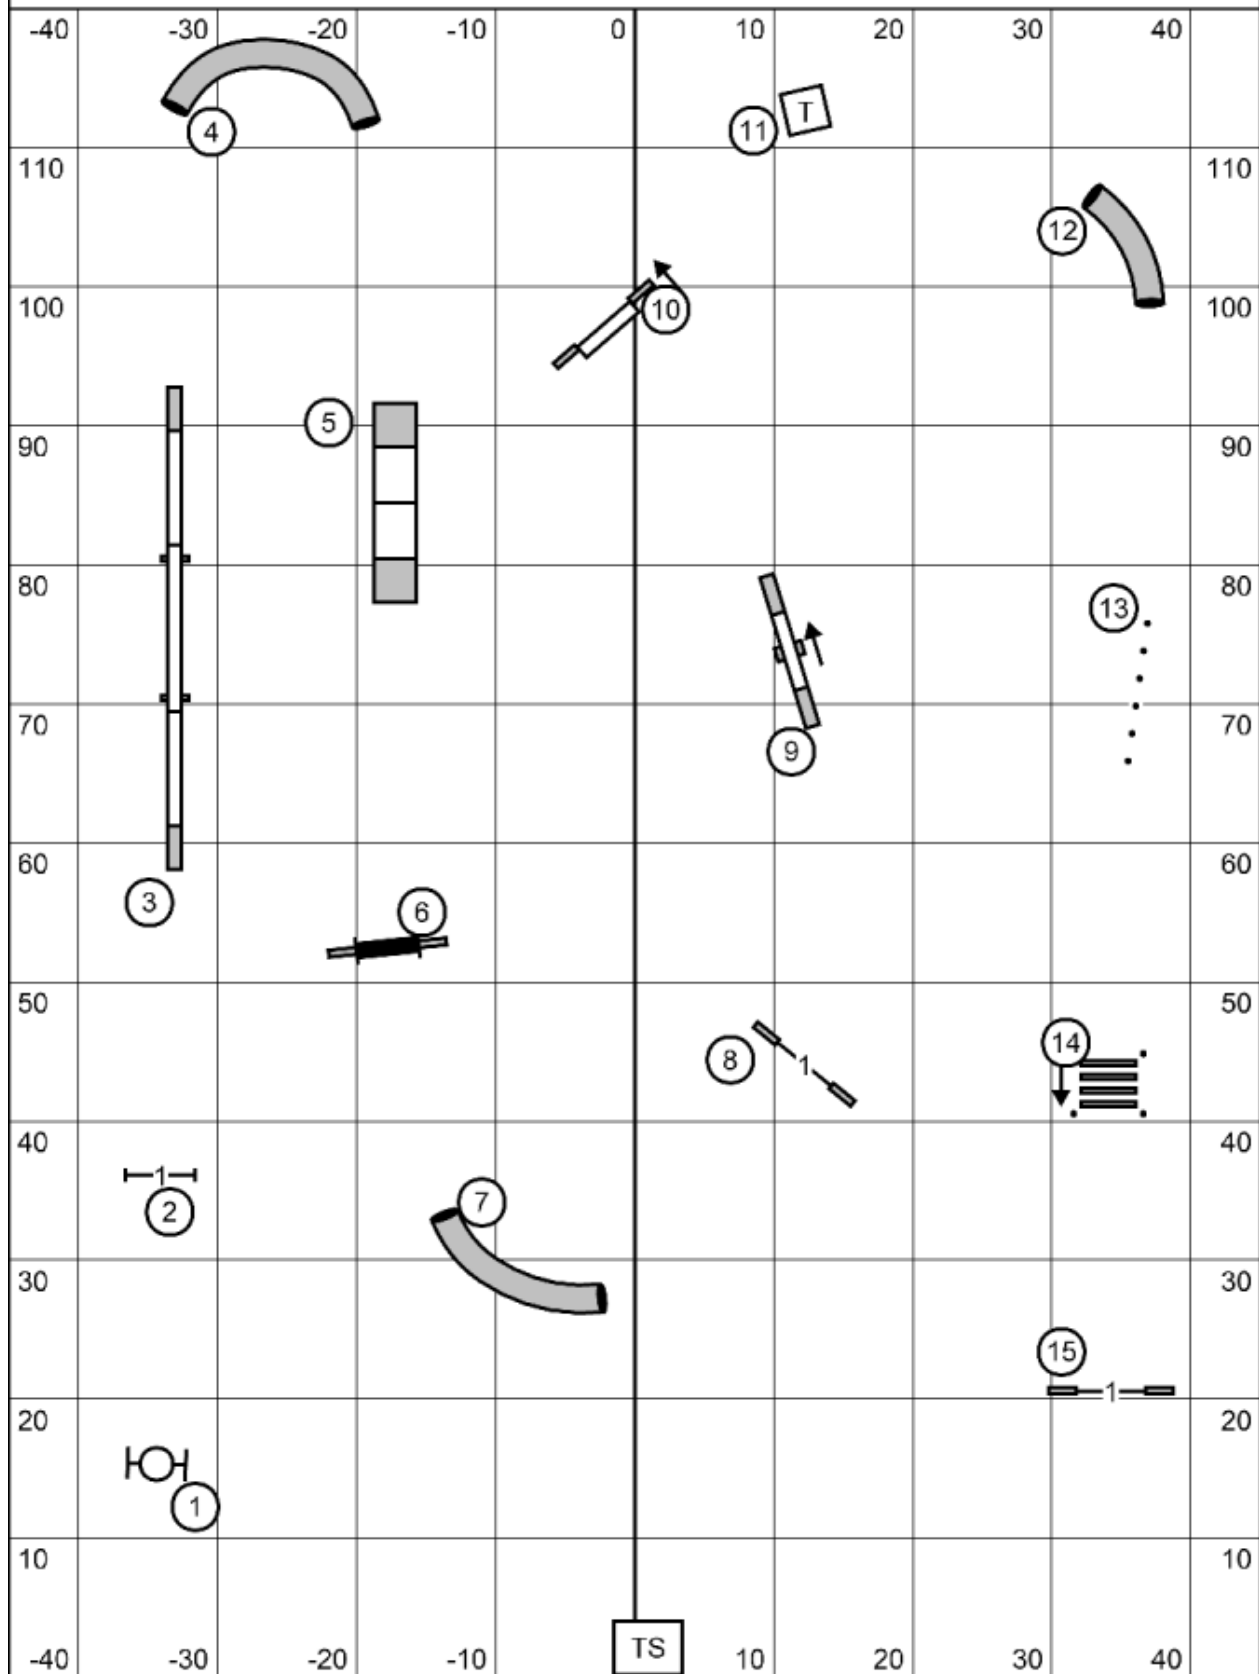

Novice Standard

Saturday, June 6, 2026

Calusa Dog Agility Club

Judge: Frank Gilmer

Indoors on Soccer Turf @ Bratty Paws Dog Plex