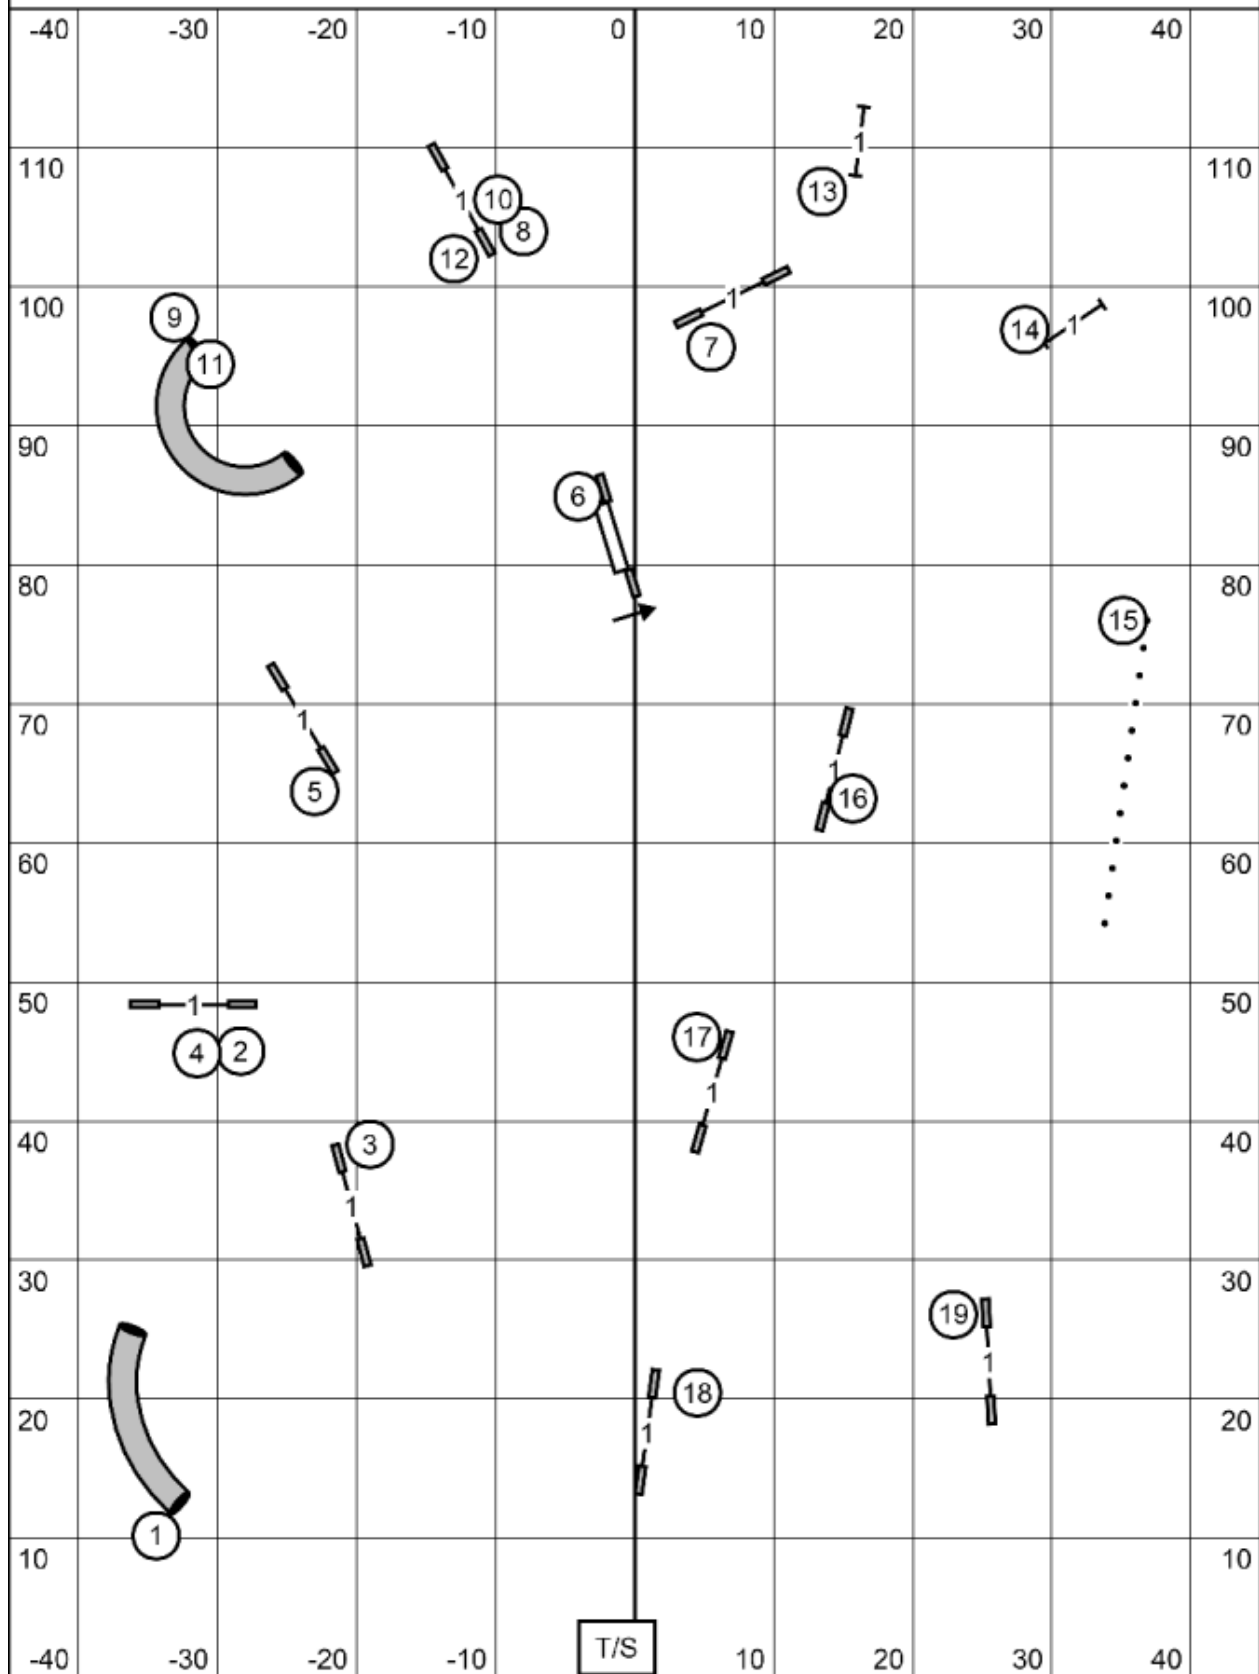

Premier Jumpers with Weaves

Saturday, June 6, 2026

Calusa Dog Agility Club

Judge: Frank Gilmer

Indoors on Soccer Turf @ Bratty Paws Dog Plex