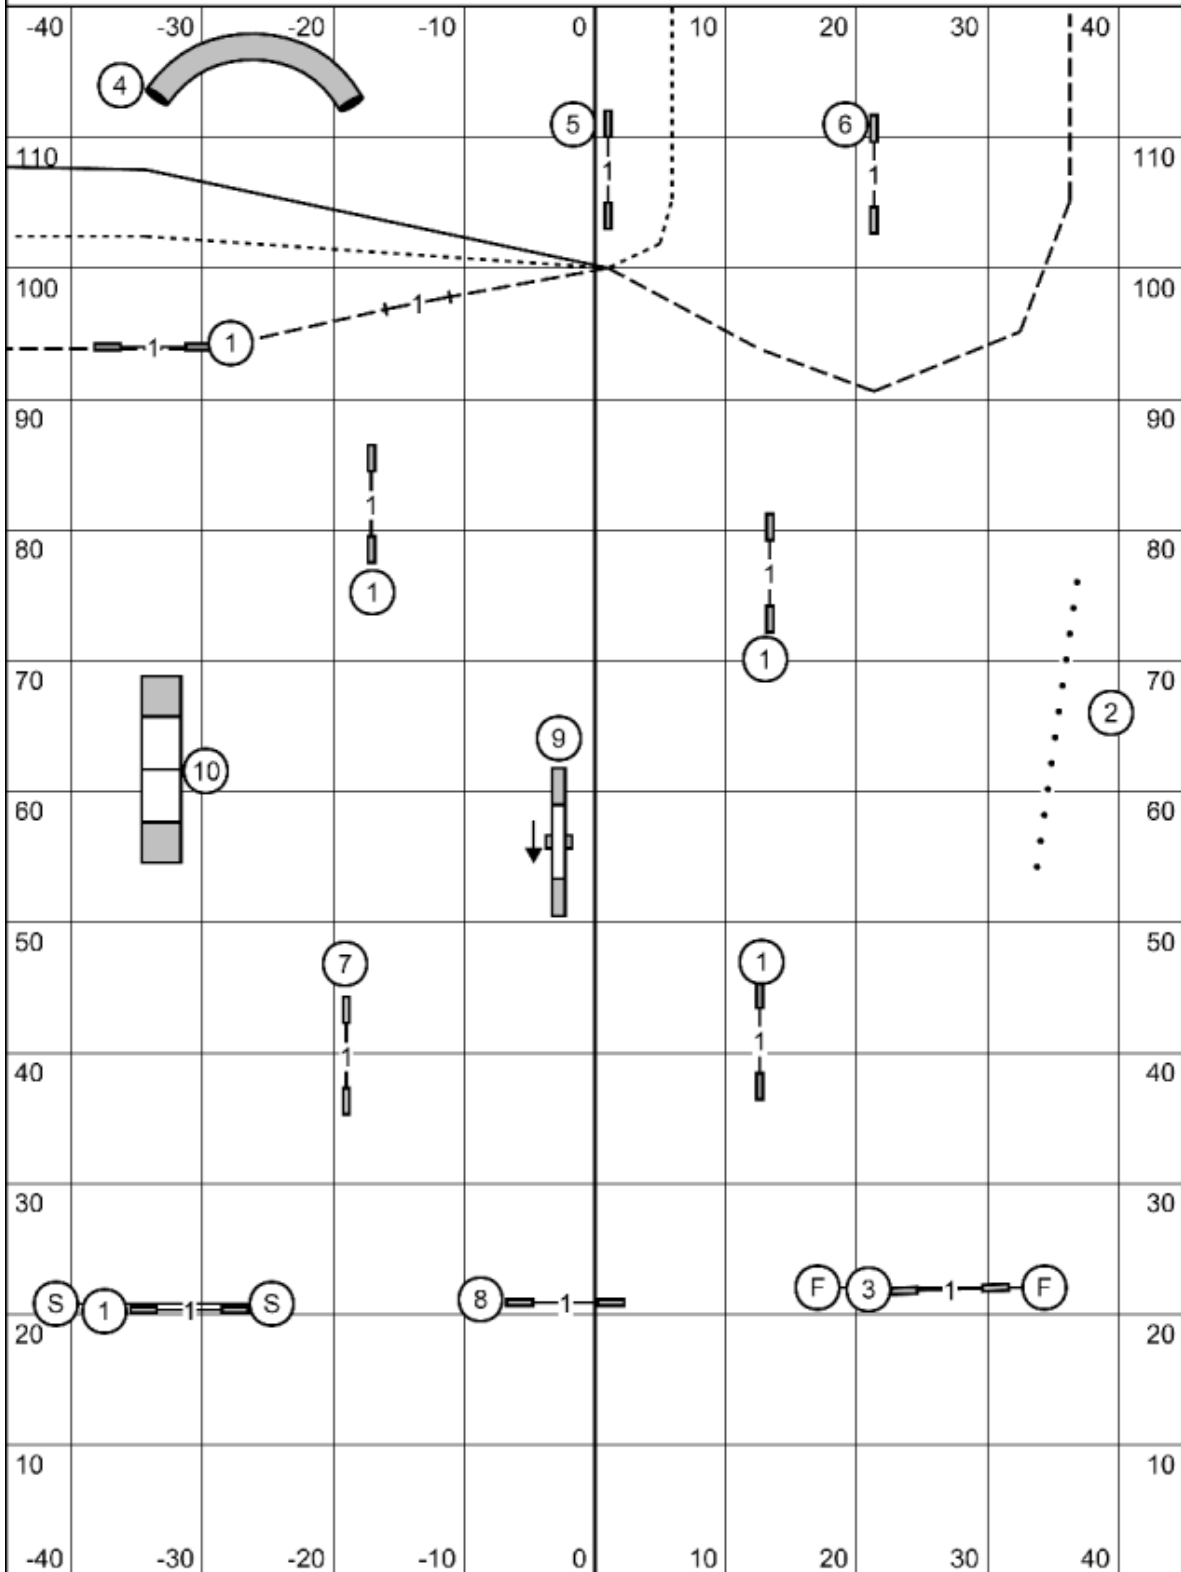

FAST

Saturday, June 6, 2026
 Calusa Dog Agility Club
 Judge: Frank Gilmer

41 sec - P4"
 38 sec - 8", P8", P12"
 35 sec - 12", 16", P16", P20"
 32 sec - 20", 24", 24C"

Indoors on Soccer Turf @ Bratty Paws Dog Plex

Excellent (60) - Dashed line 6 + 5 + 4 + send bonus 20 = 35 (need 25)
 Open (55) - Dotted line 6 + 5 + sb 20 = 31 (need 24)
 Novice (50) - Solid line 6 + 5 + sb 20 = 31 (need 19)

Excellent/Masters Standard