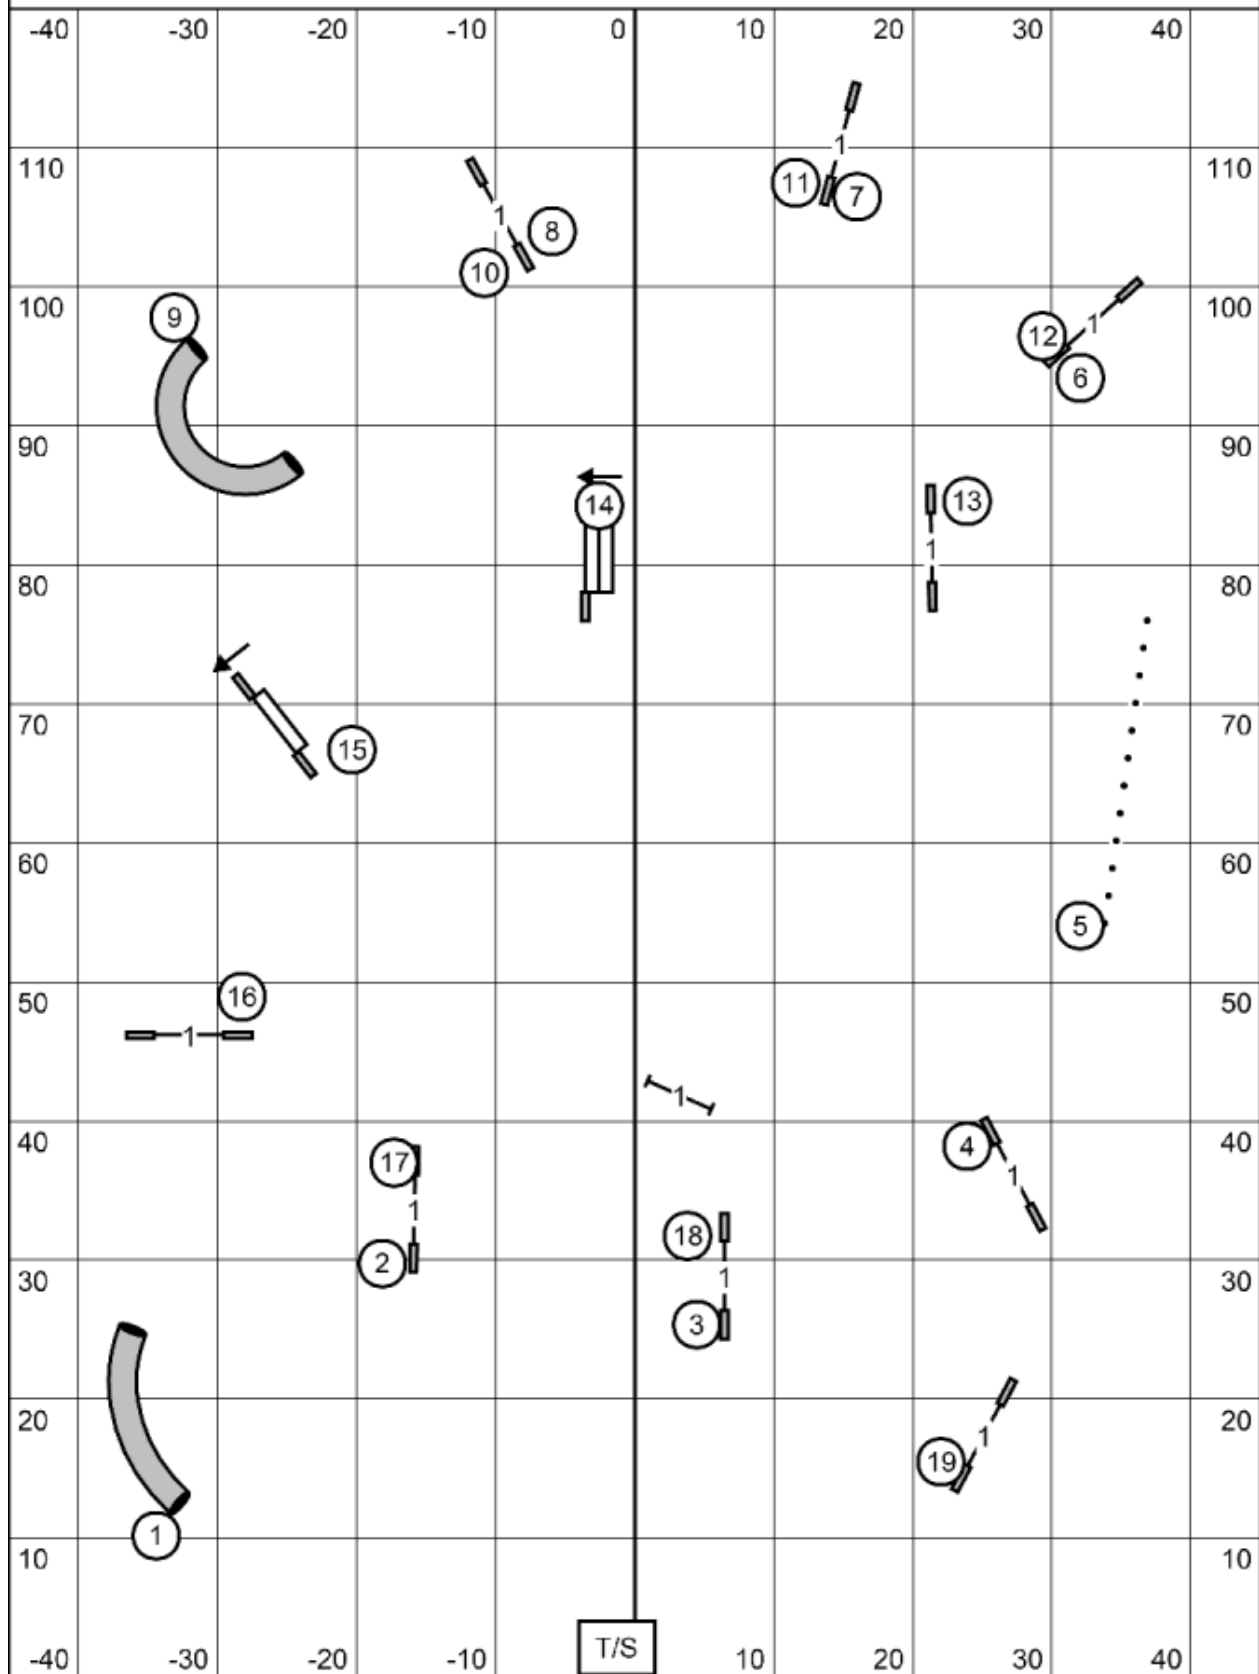

Excellent/Masters Jumpers with Weaves

Saturday, June 6, 2026

Calusa Dog Agility Club

Judge: Frank Gilmer

Indoors on Soccer Turf @ Bratty Paws Dog Plex