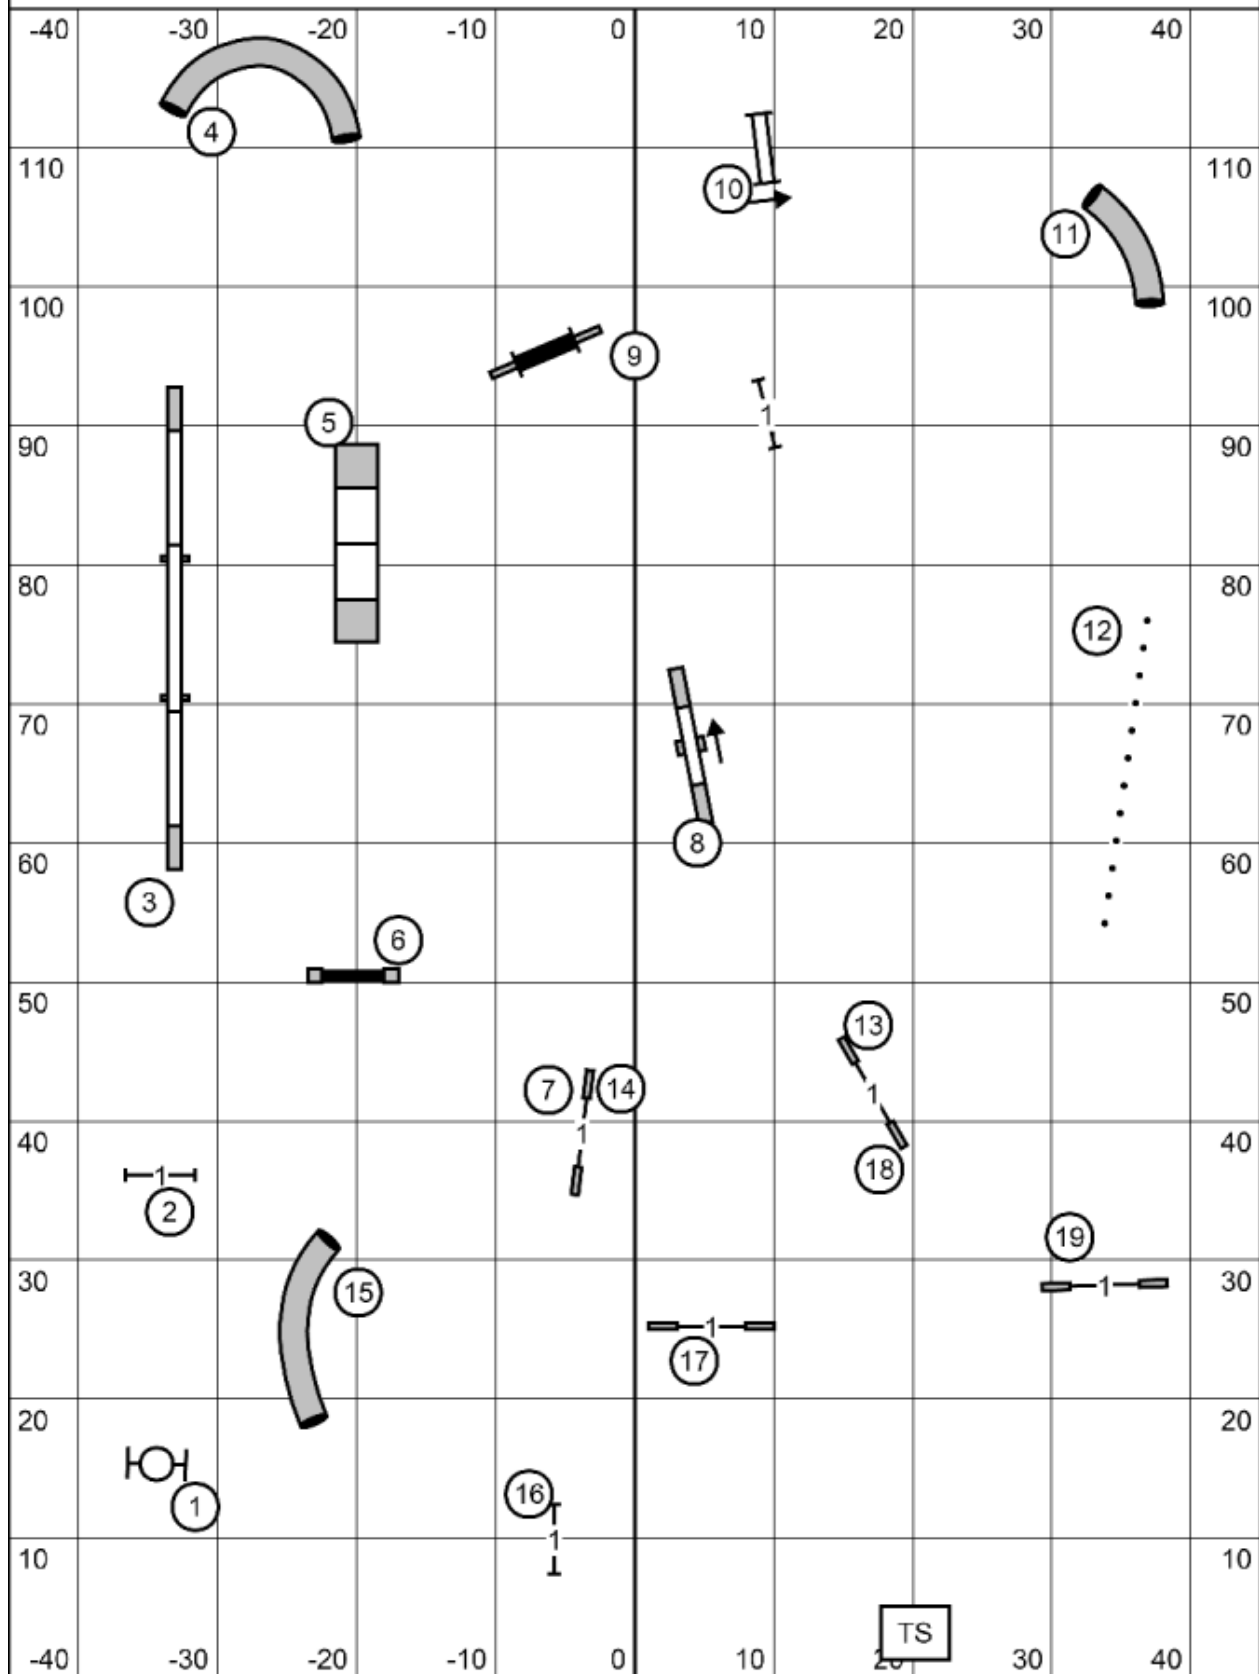

Excellent/Masters Standard

Saturday, June 6, 2026

Calusa Dog Agility Club

Judge: Frank Gilmer

Indoors on Soccer Turf @ Bratty Paws Dog Plex