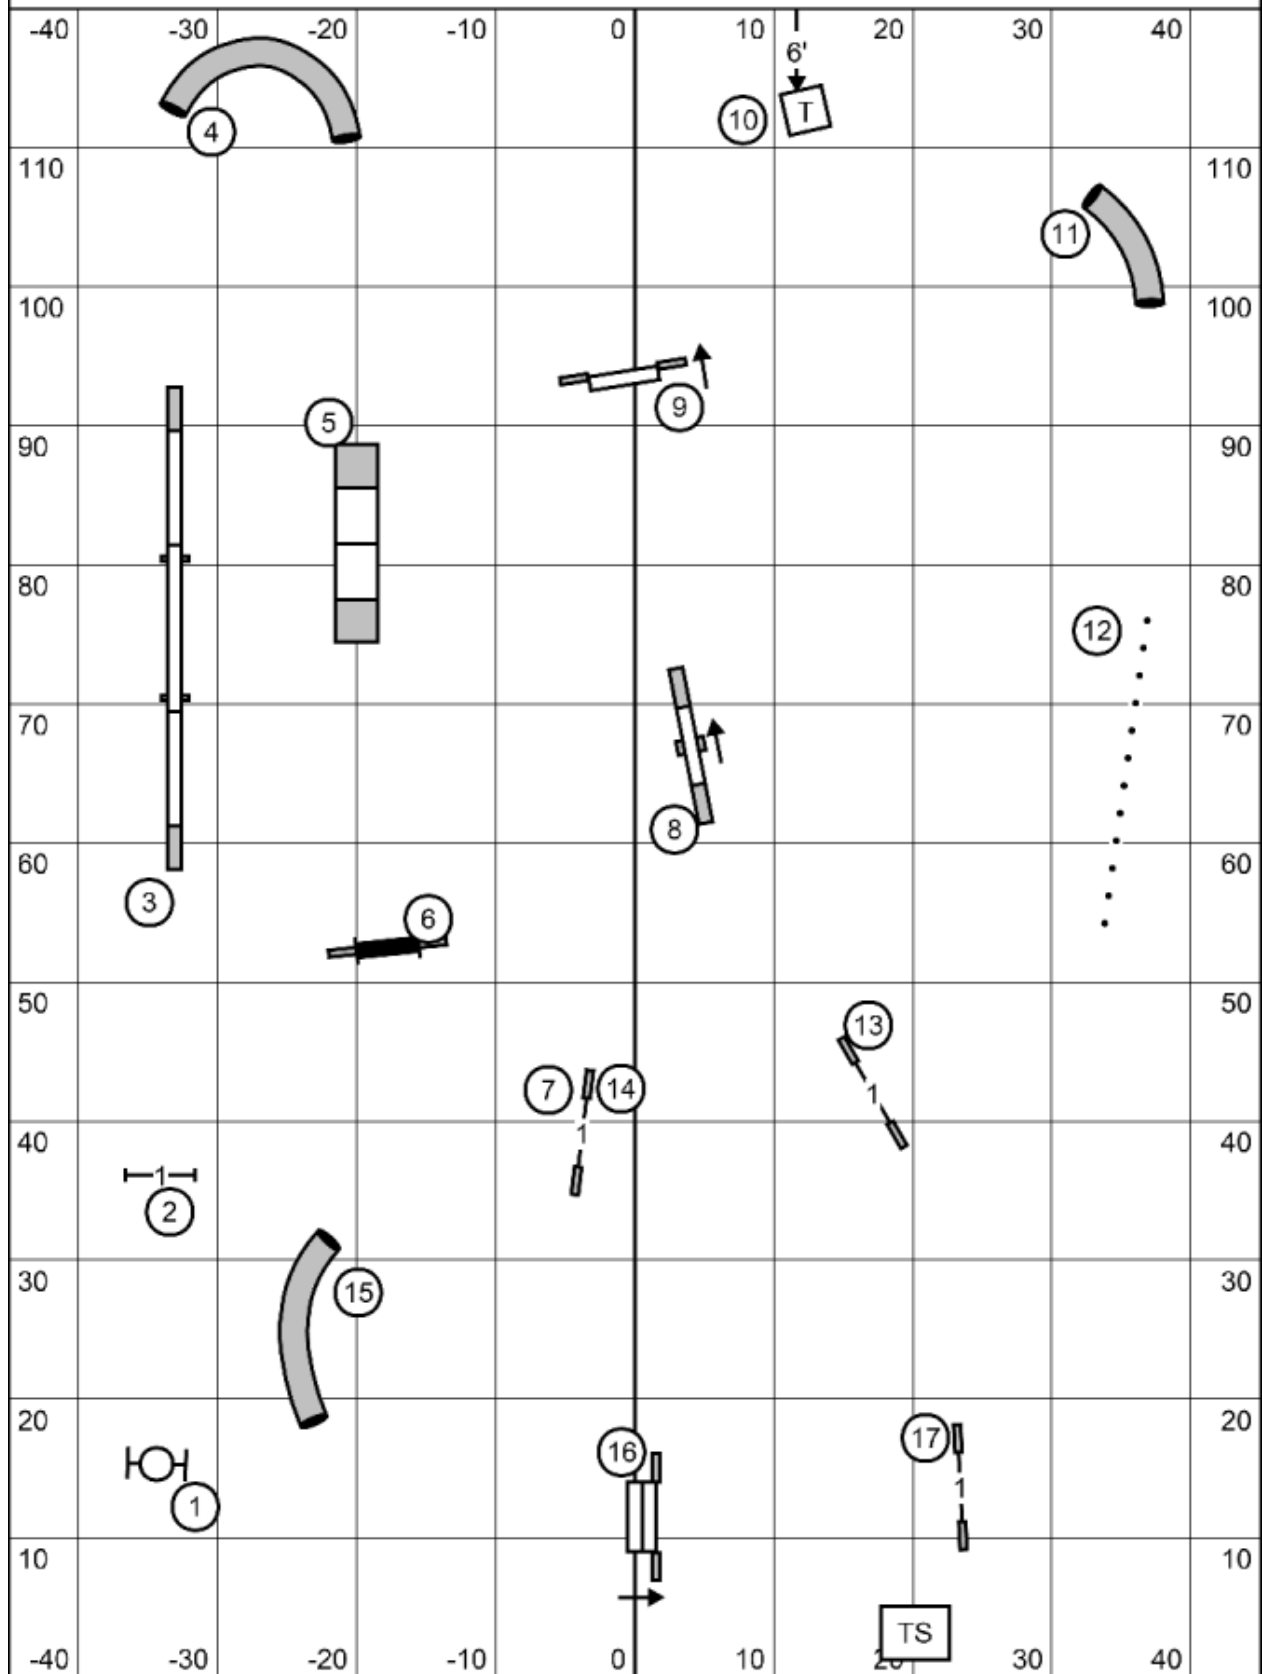

Open Standard

Saturday, June 6, 2026

Calusa Dog Agility Club

Judge: Frank Gilmer

Indoors on Soccer Turf @ Bratty Paws Dog Plex