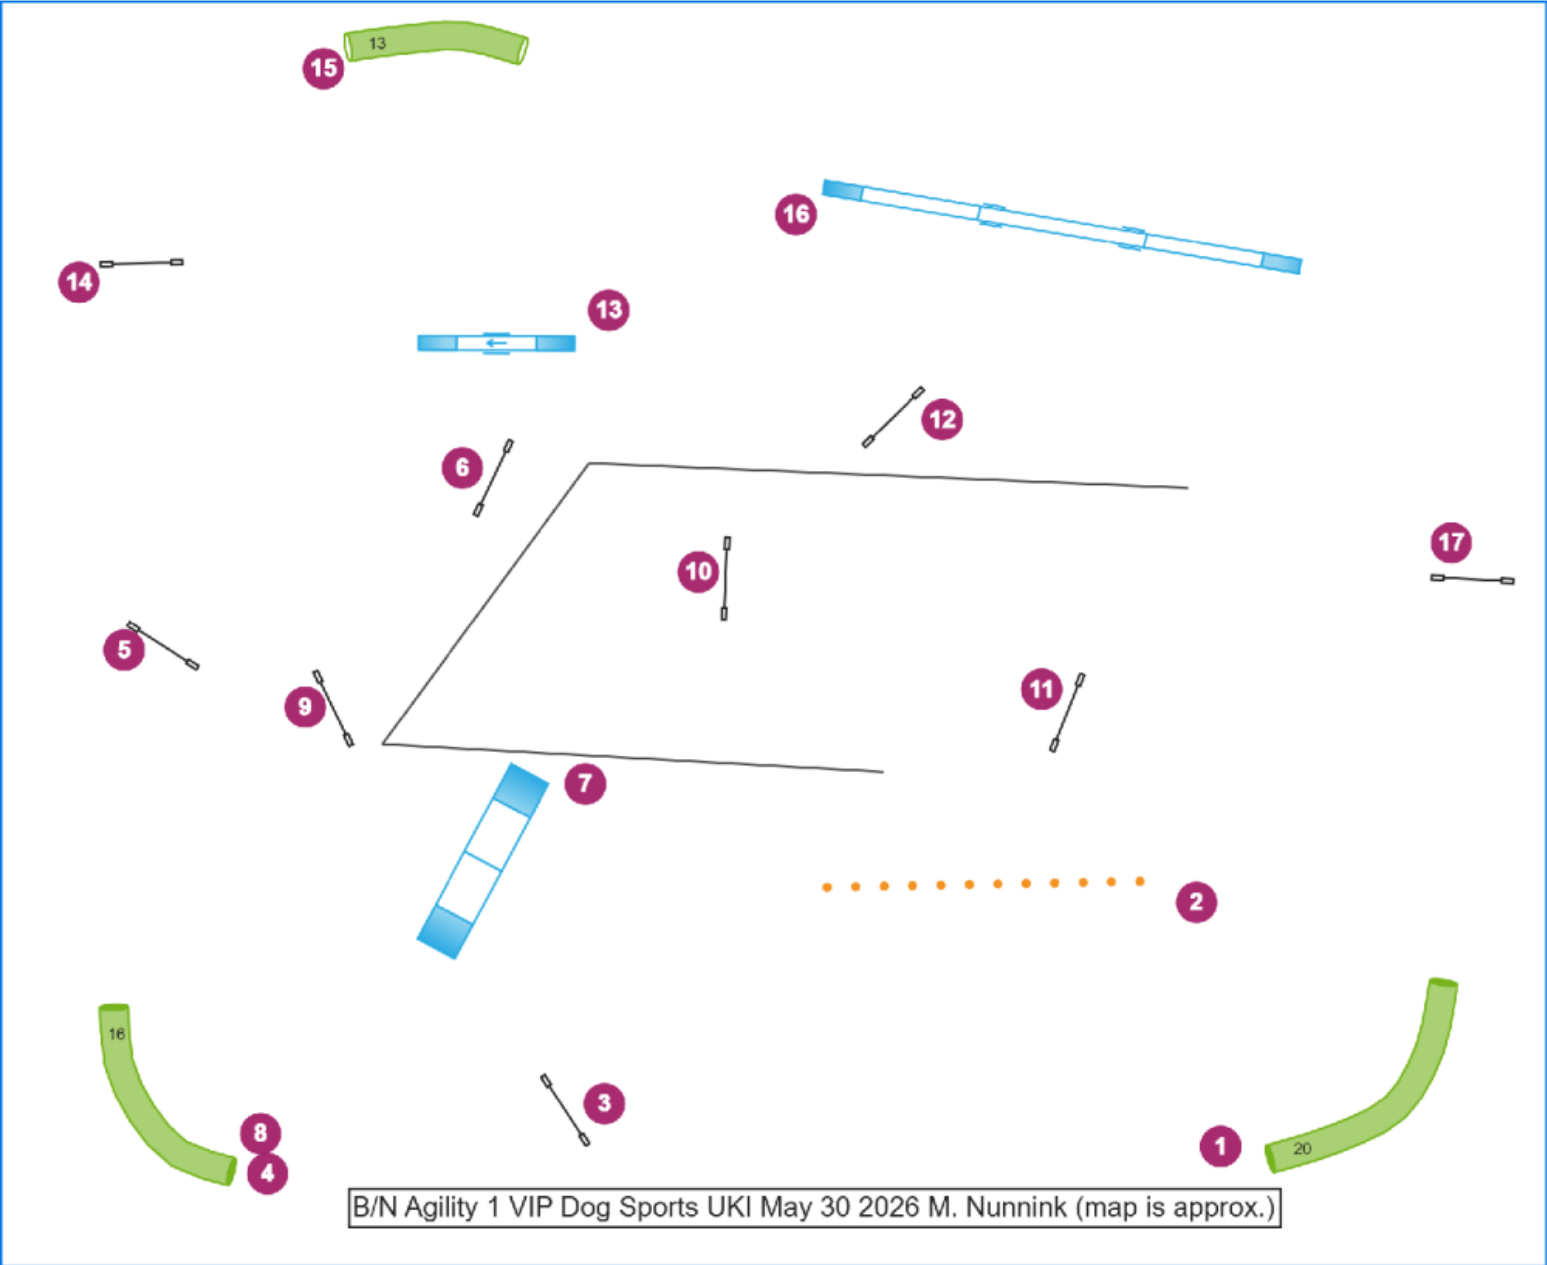

# 1VIP5.30Gamb Combined Gamble

Path length (ft): 106 | 106.1

# 2VIP5.30Ag11SC Agility 1 Senior Champion

S/Ch Agility 1 VIP Dog Sports UKI May 30 2026 M. Nunnink (map is approx.)

Path length (ft): 646.3

[www.smarteragility.com](http://www.smarteragility.com)  
© fig8train@gmail.com; M. Nunnink

3VIP5.30Agl1BN Agility 1 Beginner Novice

B/N Agility 1 VIP Dog Sports UKI May 30 2026 M. Nunnink (map is approx.)

Path length (ft): 560.4

8VIP5.31MSAgl Master Series Agility

Master Series Agility VIP UKI 31 May 2026 M. Nunnink (map is approx.)

Path length (ft): 598.6