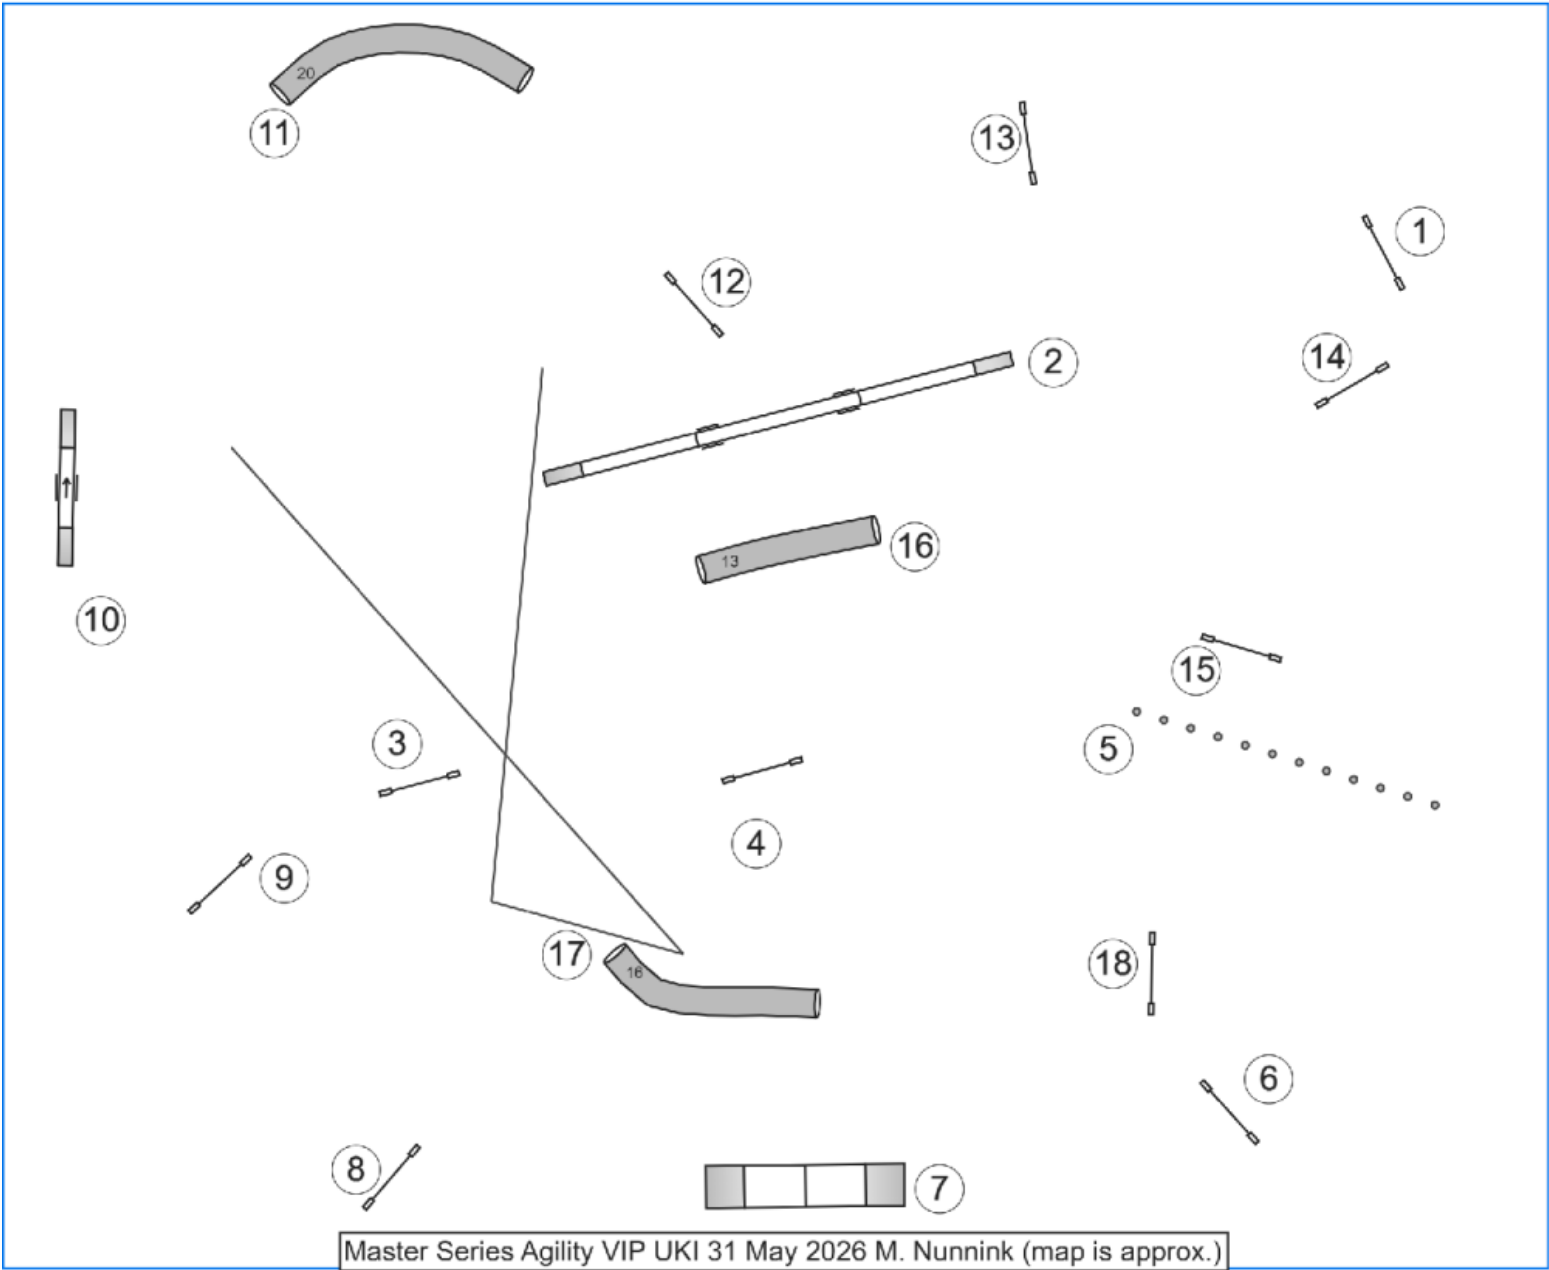

8VIP5.31MSAgl Master Series Agility

Master Series Agility VIP UKI 31 May 2026 M. Nunnink (map is approx.)

Path length (ft): 598.6