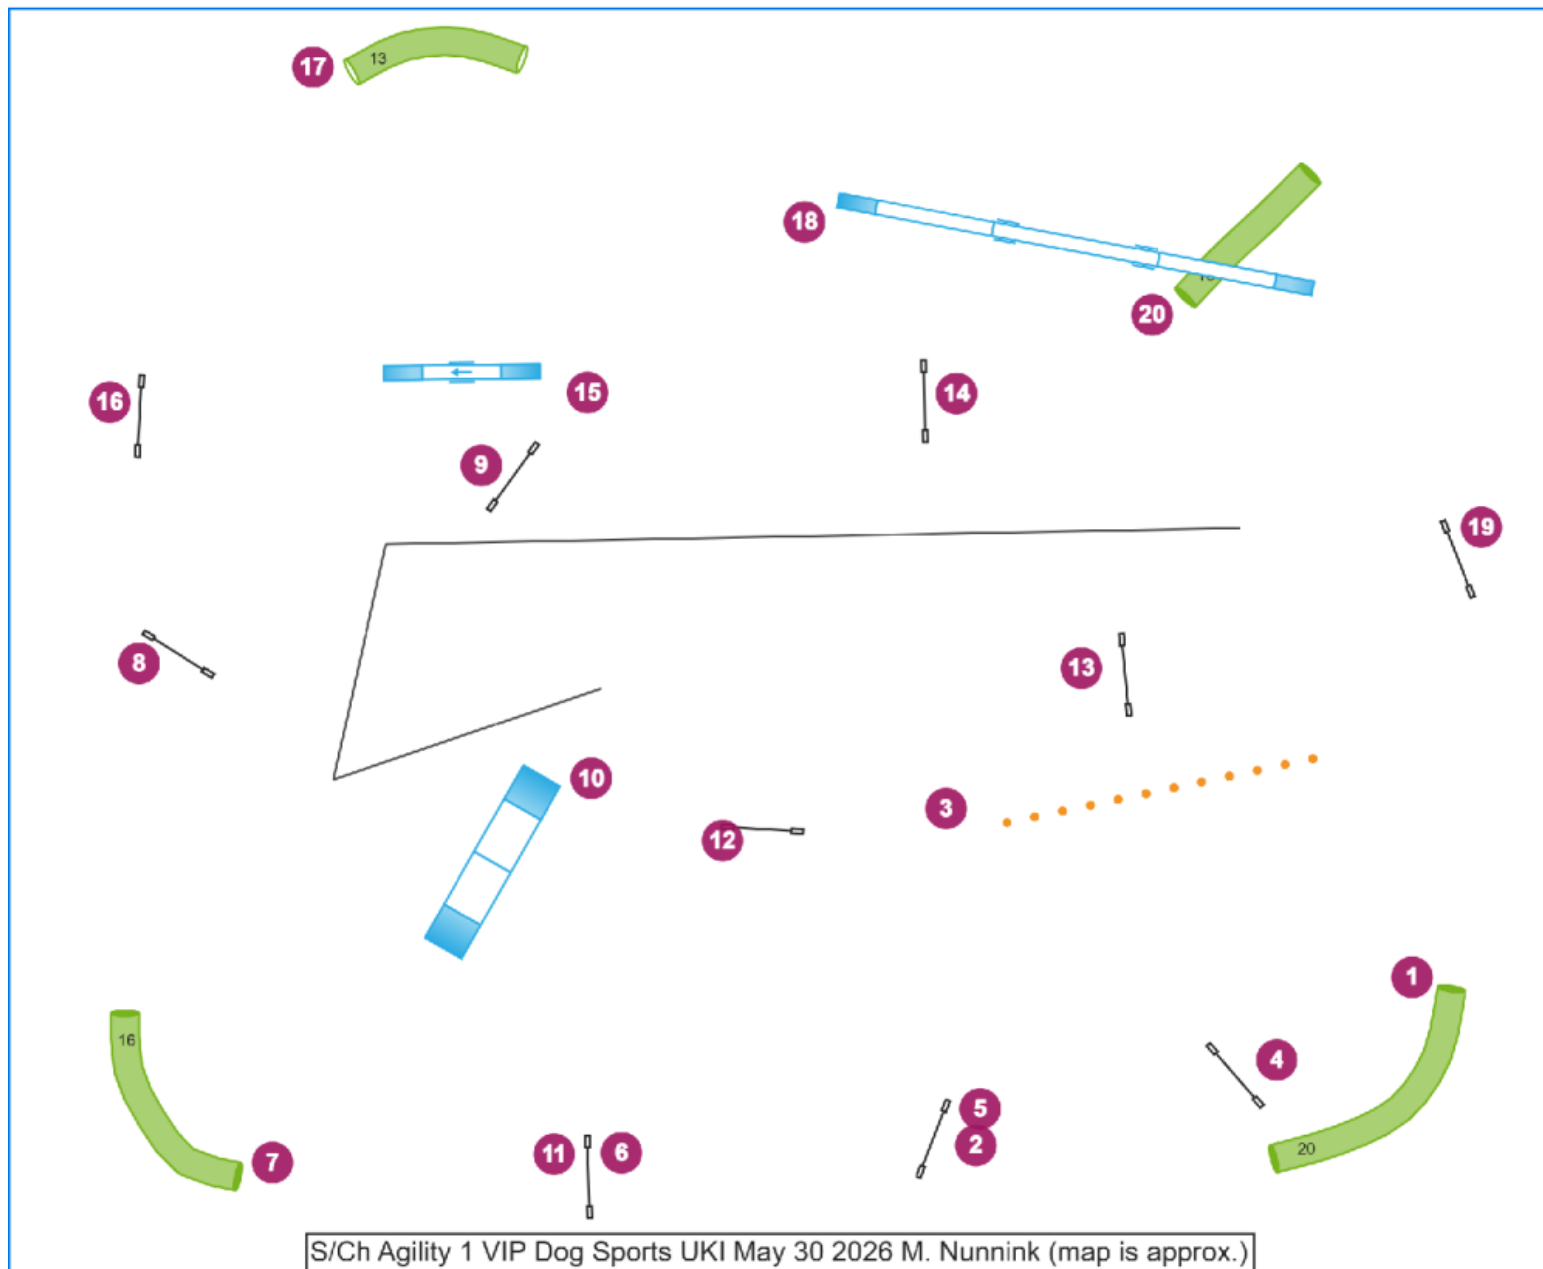

# 1VIP5.30Gamb Combined Gamble

Path length (ft): 106 | 106.1

# 2VIP5.30Ag11SC Agility 1 Senior Champion

S/Ch Agility 1 VIP Dog Sports UKI May 30 2026 M. Nunnink (map is approx.)

Path length (ft): 646.3

[www.smarteragility.com](http://www.smarteragility.com)  
© fig8train@gmail.com; M. Nunnink

3VIP5.30Agl1BN Agility 1 Beginner Novice

B/N Agility 1 VIP Dog Sports UKI May 30 2026 M. Nunnink (map is approx.)

Path length (ft): 560.4

8VIP5.31MSAgl Master Series Agility

Master Series Agility VIP UKI 31 May 2026 M. Nunnink (map is approx.)

Path length (ft): 598.6