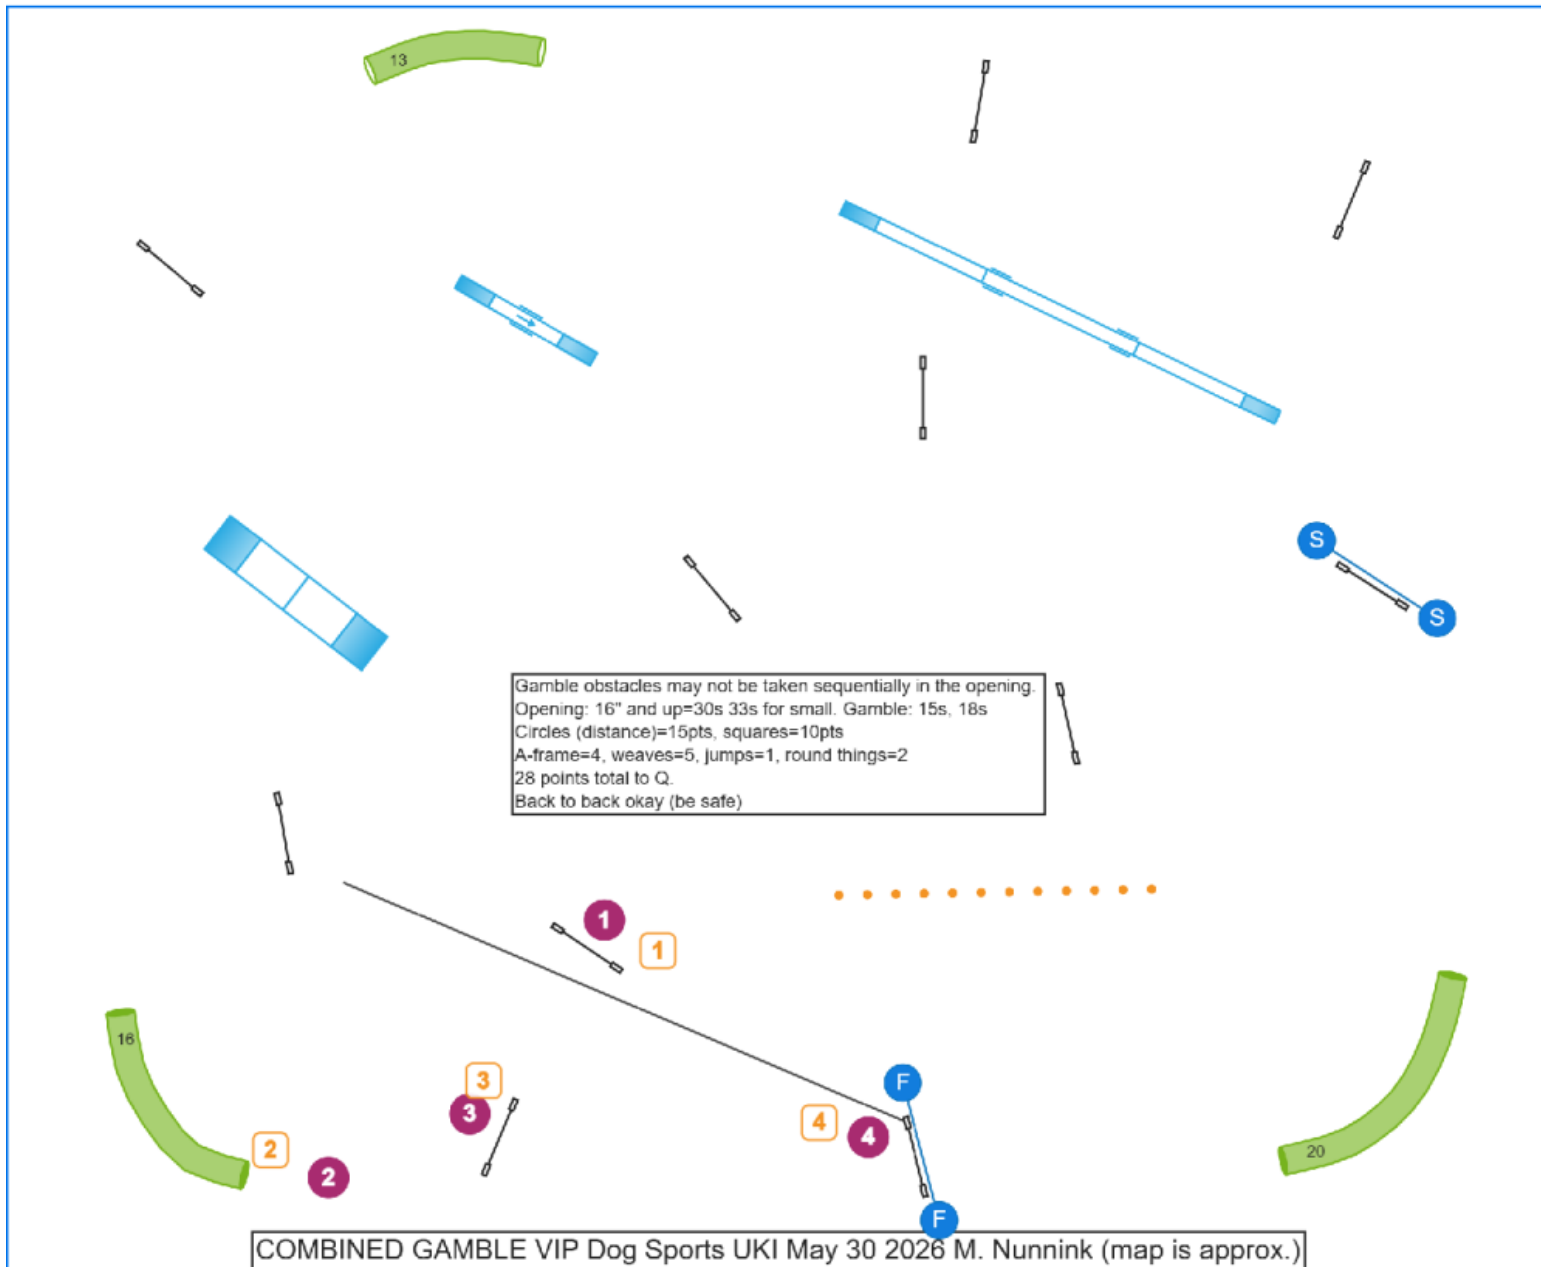

# 1VIP5.30Gamb Combined Gamble

Path length (ft): 106 | 106.1

# 2VIP5.30Ag11SC Agility 1 Senior Champion

S/Ch Agility 1 VIP Dog Sports UKI May 30 2026 M. Nunnink (map is approx.)

Path length (ft): 646.3

[www.smarteragility.com](http://www.smarteragility.com)  
© fig8train@gmail.com; M. Nunnink

Path length (ft): 598.6