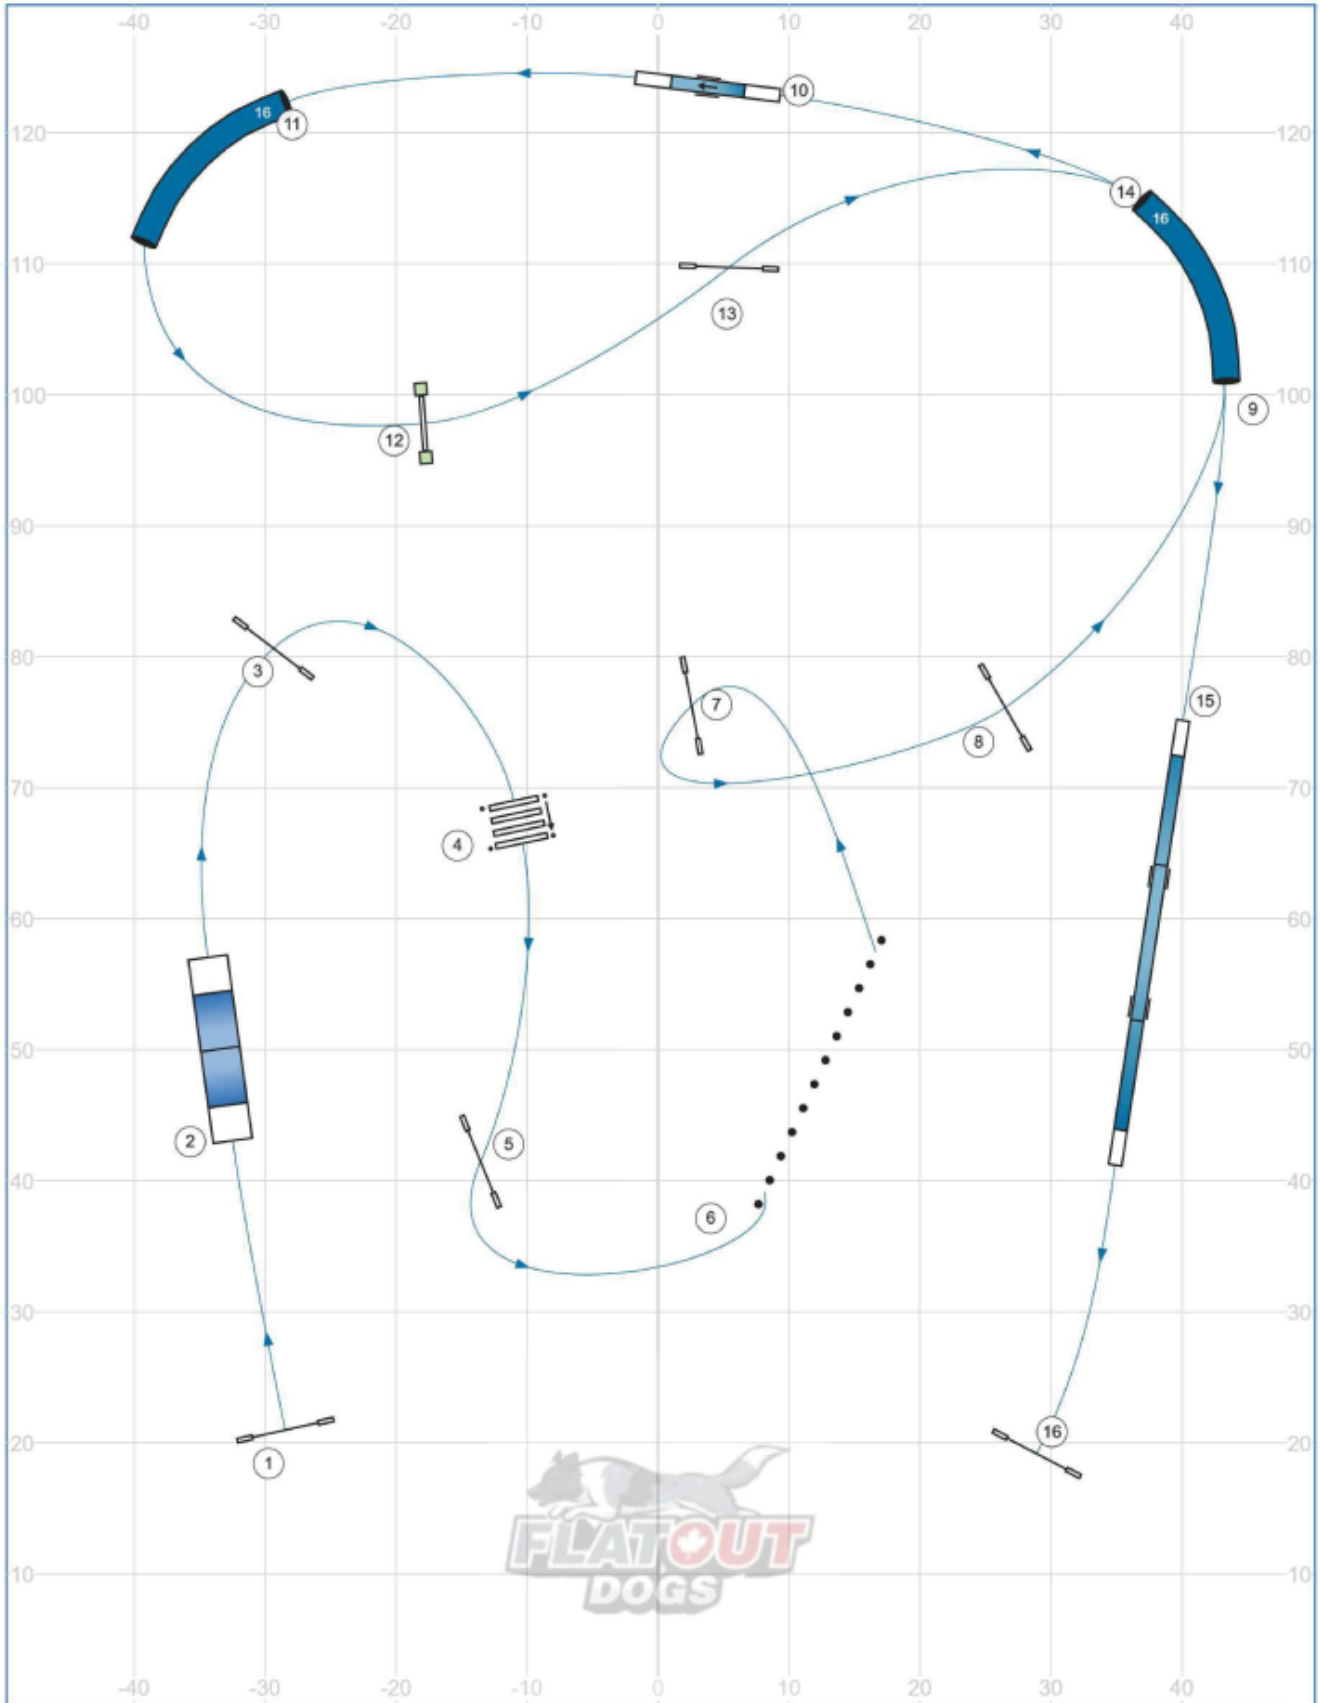

2.2-Riverside K9 - BN Speedstakes - May 31, 2026 - Designer: Joe Boudreau - Judge: Kristen Diedrich

Path length (ft): 455.8

Course map is only an approximation - UKI Event

www.smarteragility.com

© Joe Boudreau - www.flatoutdogs.com

2.6 - Riverside K9 - BN Jumping - May 31, 2026 - Designer: Joe Boudreau - Judge: Kristen Diedrich

Path length (ft): 508.7

Course map is only an approximation - UKI Event

www.smarteragility.com

© Joe Boudreau - www.flatoutdogs.com

2.7 - Riverside K9 - Open Snooker - May 31, 2026 - Designer: Joe Boudreau - Judge: Kristen Diedrich

Course map is only an approximation - UKI Event

2.8 - Riverside K9 - SC Agility - May 31, 2026 - Designer: Joe Boudreau - Judge: Kristen Diedrich

Path length (ft): 567.1
Course map is only an approximation - UKI Event

www.smarteragility.com
© Joe Boudreau - www.flatoutdogs.com

2.9 - Riverside K9 - BN Agility - May 31, 2026 - Designer: Joe Boudreau - Judge: Kristen Diedrich