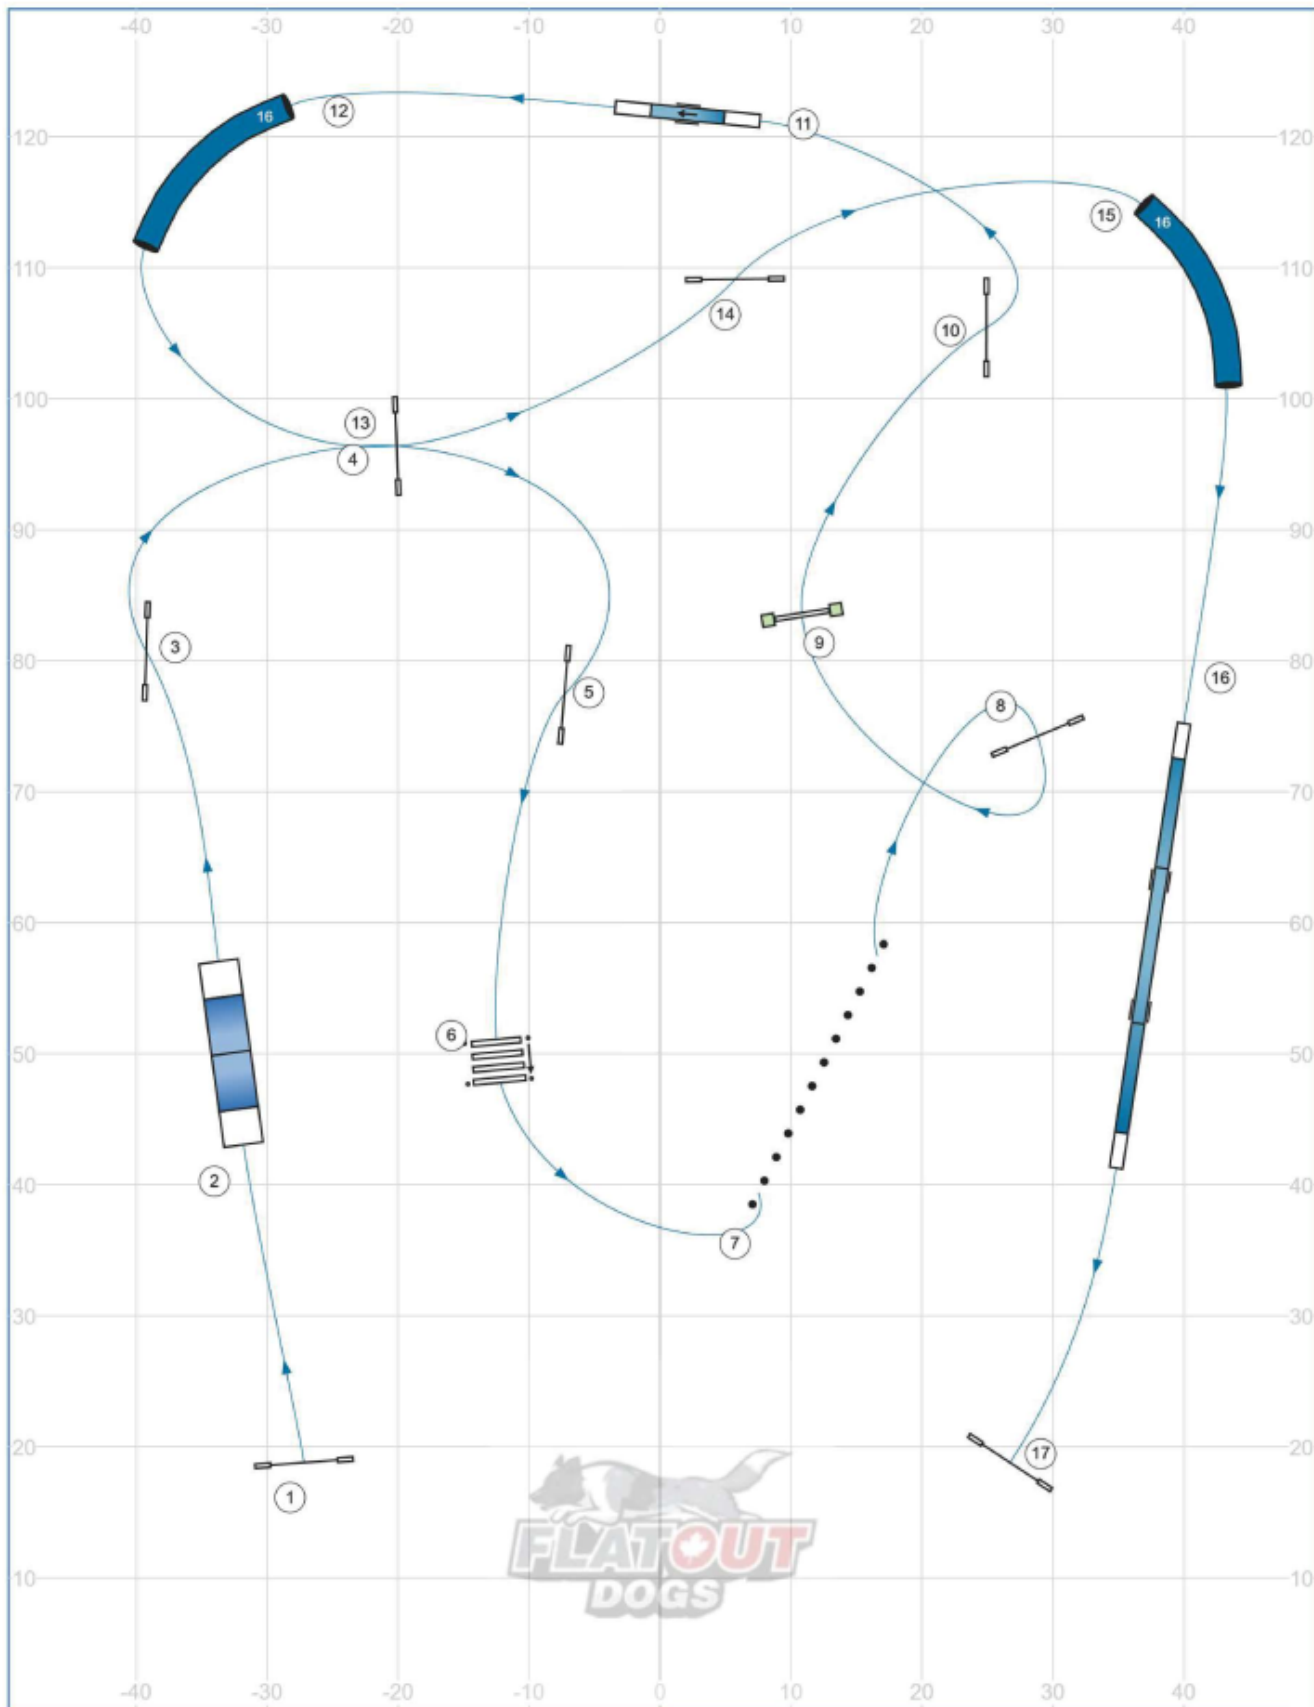

2.2-Riverside K9 - BN Speedstakes - May 31, 2026 - Designer: Joe Boudreau - Judge: Kristen Diedrich

Path length (ft): 455.8

Course map is only an approximation - UKI Event

www.smarteragility.com

© Joe Boudreau - www.flatoutdogs.com

2.4-Riverside K9 - BN Speedstakes - May 31, 2026 - Designer: Joe Boudreau - Judge: Kristen Diedrich

Path length (ft): 509.4

Course map is only an approximation - UKI Event

www.smarteragility.com

© Joe Boudreau - www.flatoutdogs.com

2.6 - Riverside K9 - BN Jumping - May 31, 2026 - Designer: Joe Boudreau - Judge: Kristen Diedrich

Path length (ft): 508.7

Course map is only an approximation - UKI Event

www.smarteragility.com

© Joe Boudreau - www.flatoutdogs.com

Path length (ft): 567.1
Course map is only an approximation - UKI Event

www.smarteragility.com
© Joe Boudreau - www.flatoutdogs.com

2.9 - Riverside K9 - BN Agility - May 31, 2026 - Designer: Joe Boudreau - Judge: Kristen Diedrich