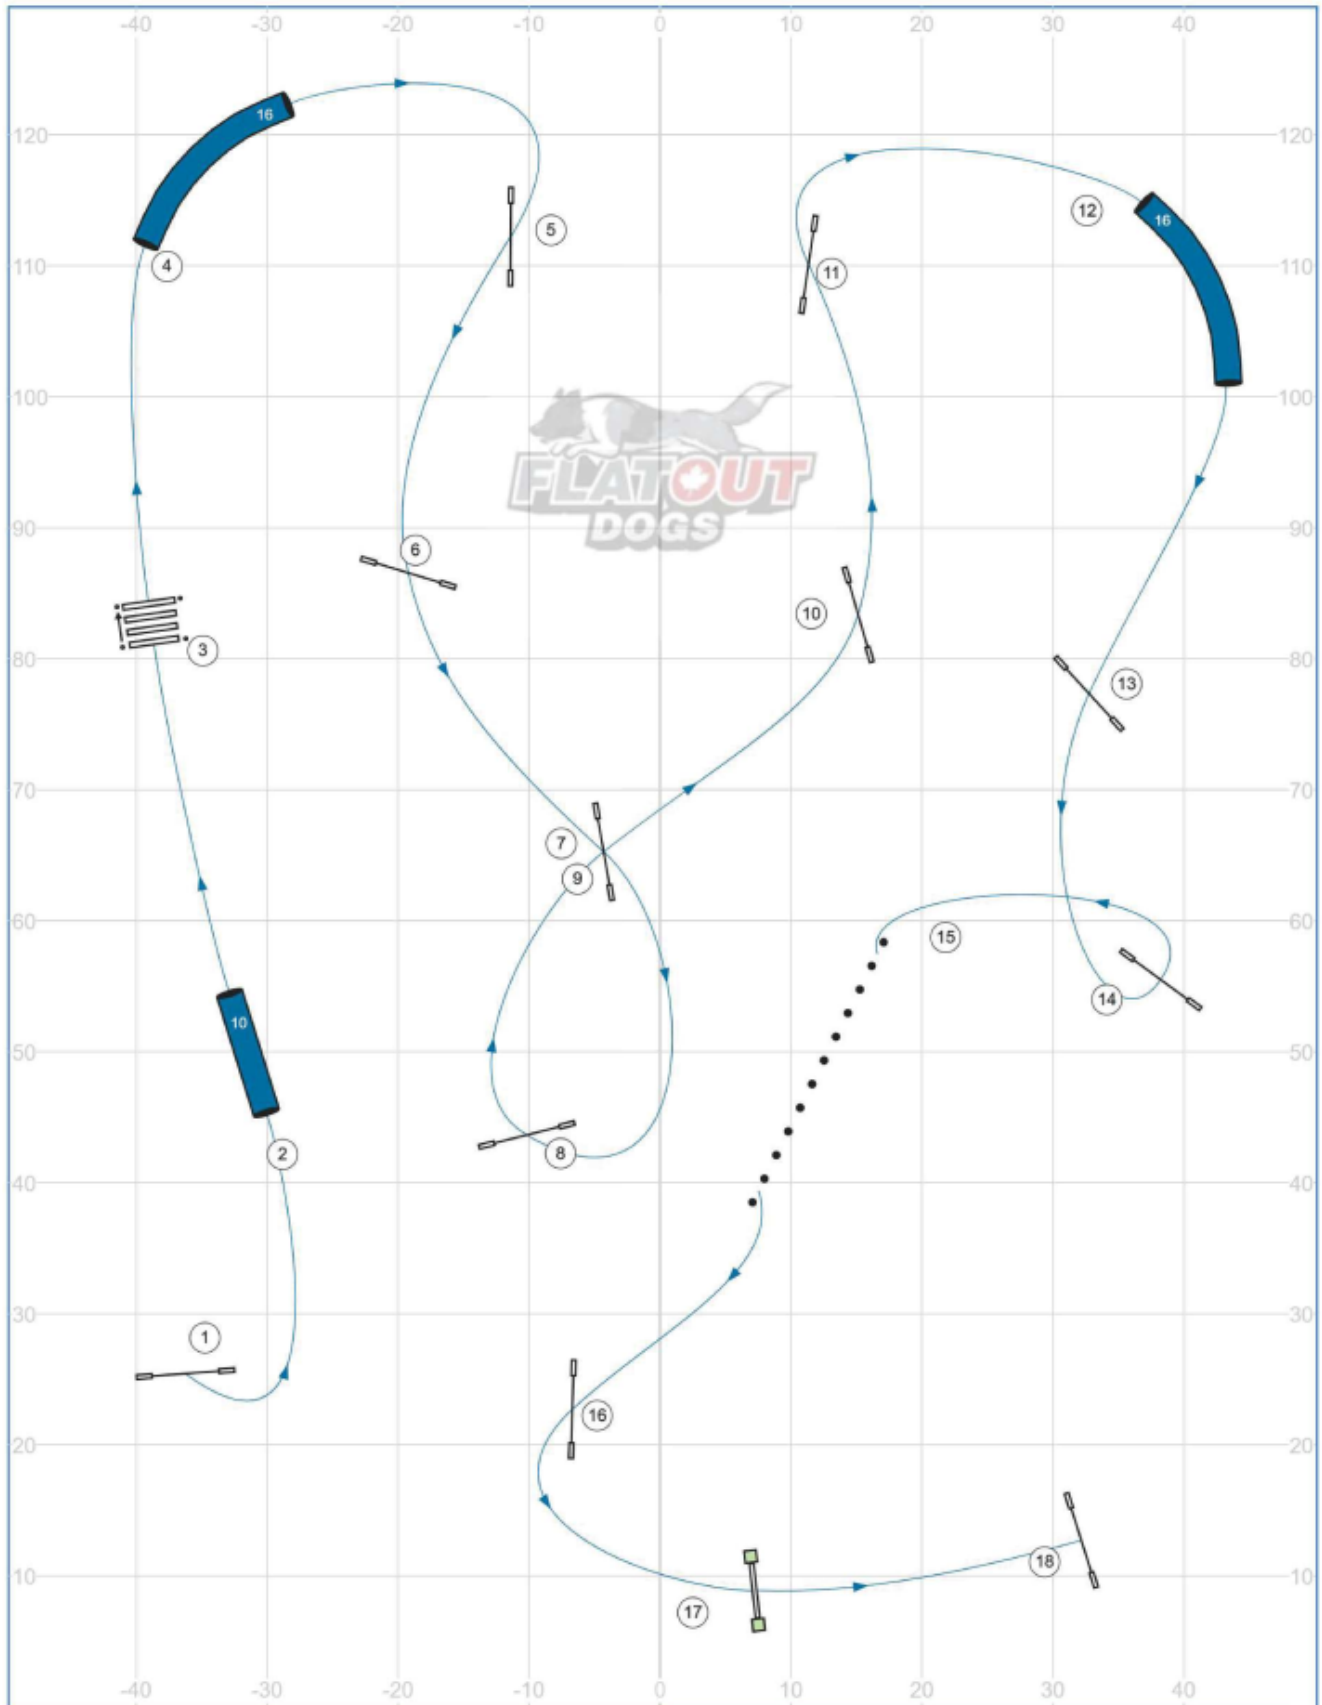

2.5 - Riverside K9 - SC Jumping - May 31, 2026 - Designer: Joe Boudreau - Judge: Kristen Diedrich

Path length (ft): 539
Course map is only an approximation - UKI Event

www.smarteragility.com
© Joe Boudreau - www.flatoutdogs.com