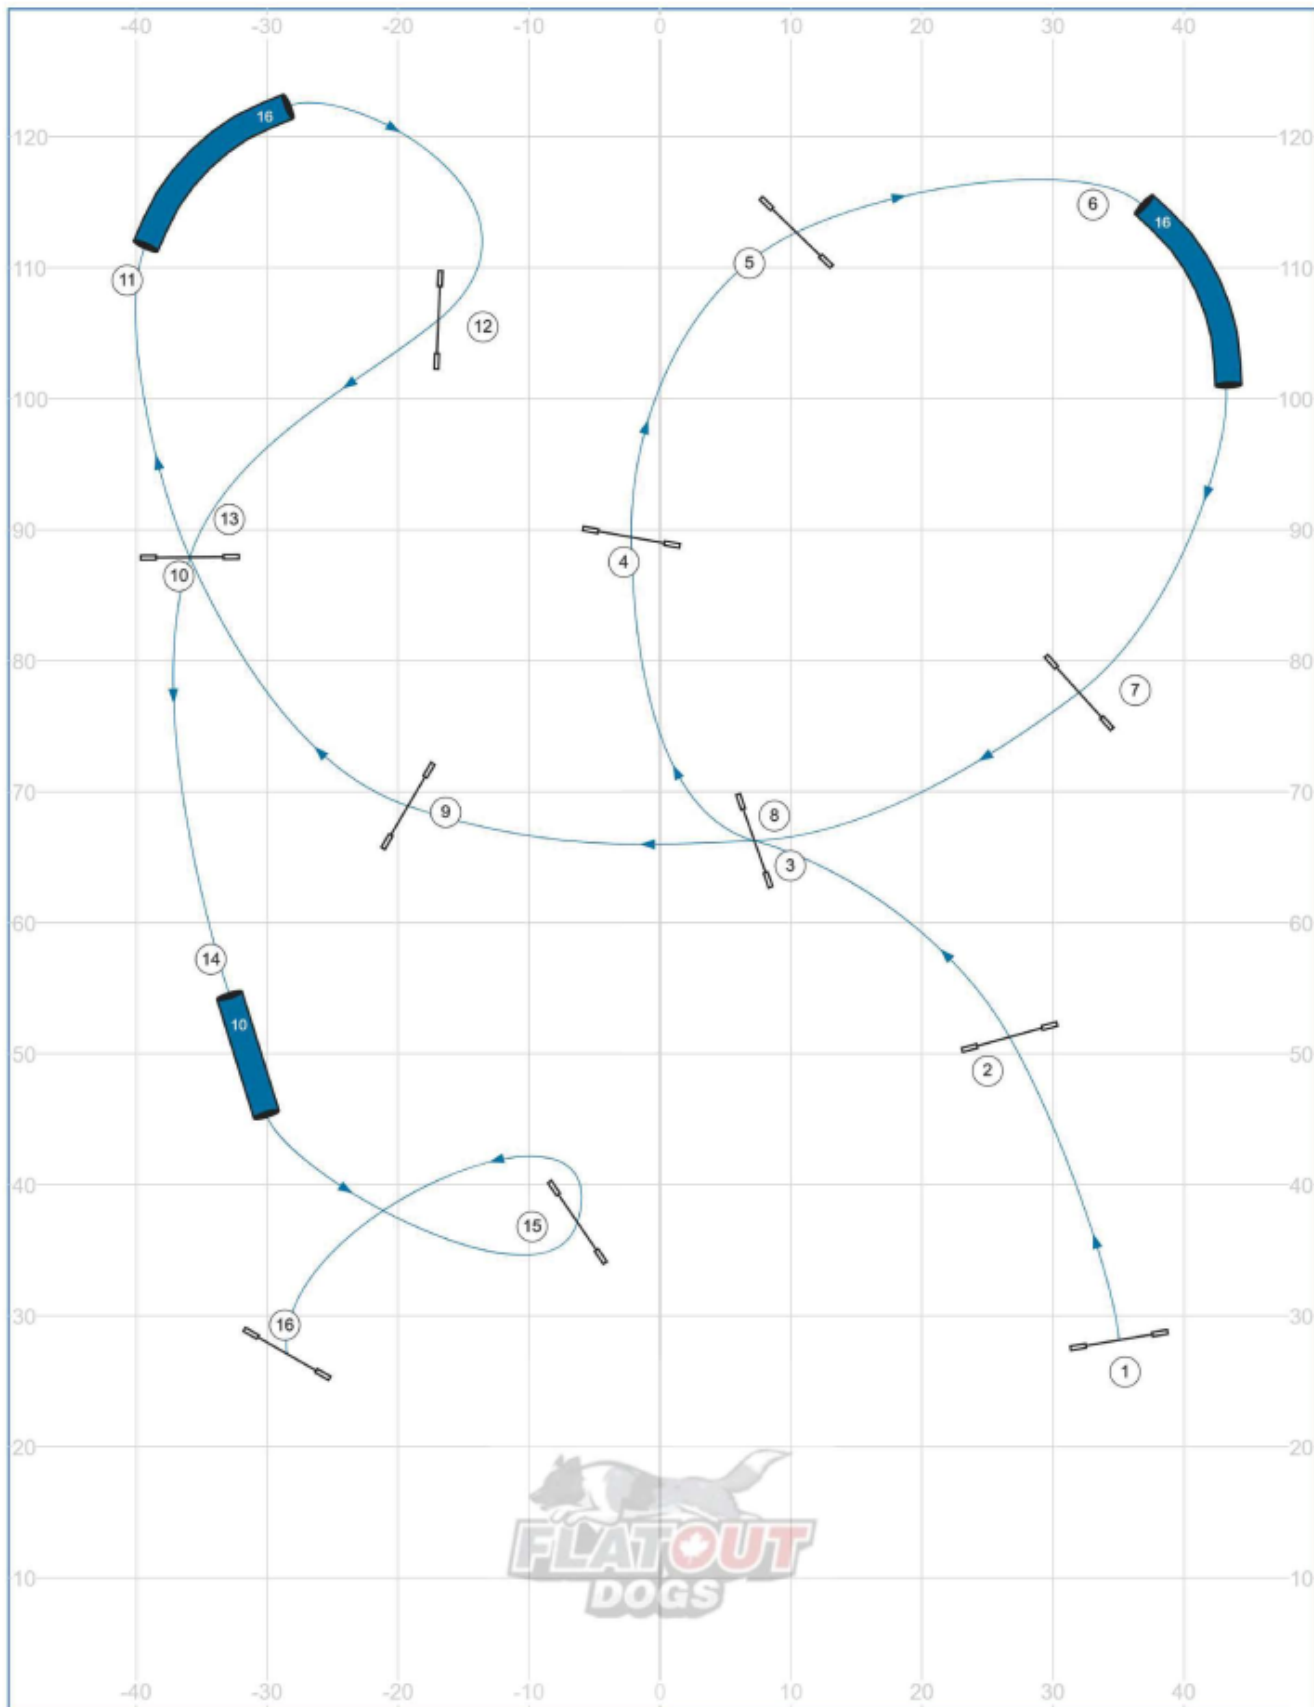

2.1-Riverside K9 - SC Speedstakes - May 31, 2026 - Designer: Joe Boudreau - Judge: Kristen Diedrich

Path length (ft): 526.2

Course map is only an approximation - UKI Event

www.smarteragility.com

© Joe Boudreau - www.flatoutdogs.com

2.2-Riverside K9 - BN Speedstakes - May 31, 2026 - Designer: Joe Boudreau - Judge: Kristen Diedrich

Path length (ft): 455.8

Course map is only an approximation - UKI Event

www.smarteragility.com

© Joe Boudreau - www.flatoutdogs.com

2.3-Riverside K9 - SC Speedstakes - May 31, 2026 - Designer: Joe Boudreau - Judge: Kristen Diedrich

Path length (ft): 541.4

Course map is only an approximation - UKI Event

www.smarteragility.com

© Joe Boudreau - www.flatoutdogs.com

2.4-Riverside K9 - BN Speedstakes - May 31, 2026 - Designer: Joe Boudreau - Judge: Kristen Diedrich

Path length (ft): 509.4

Course map is only an approximation - UKI Event

www.smarteragility.com

© Joe Boudreau - www.flatoutdogs.com