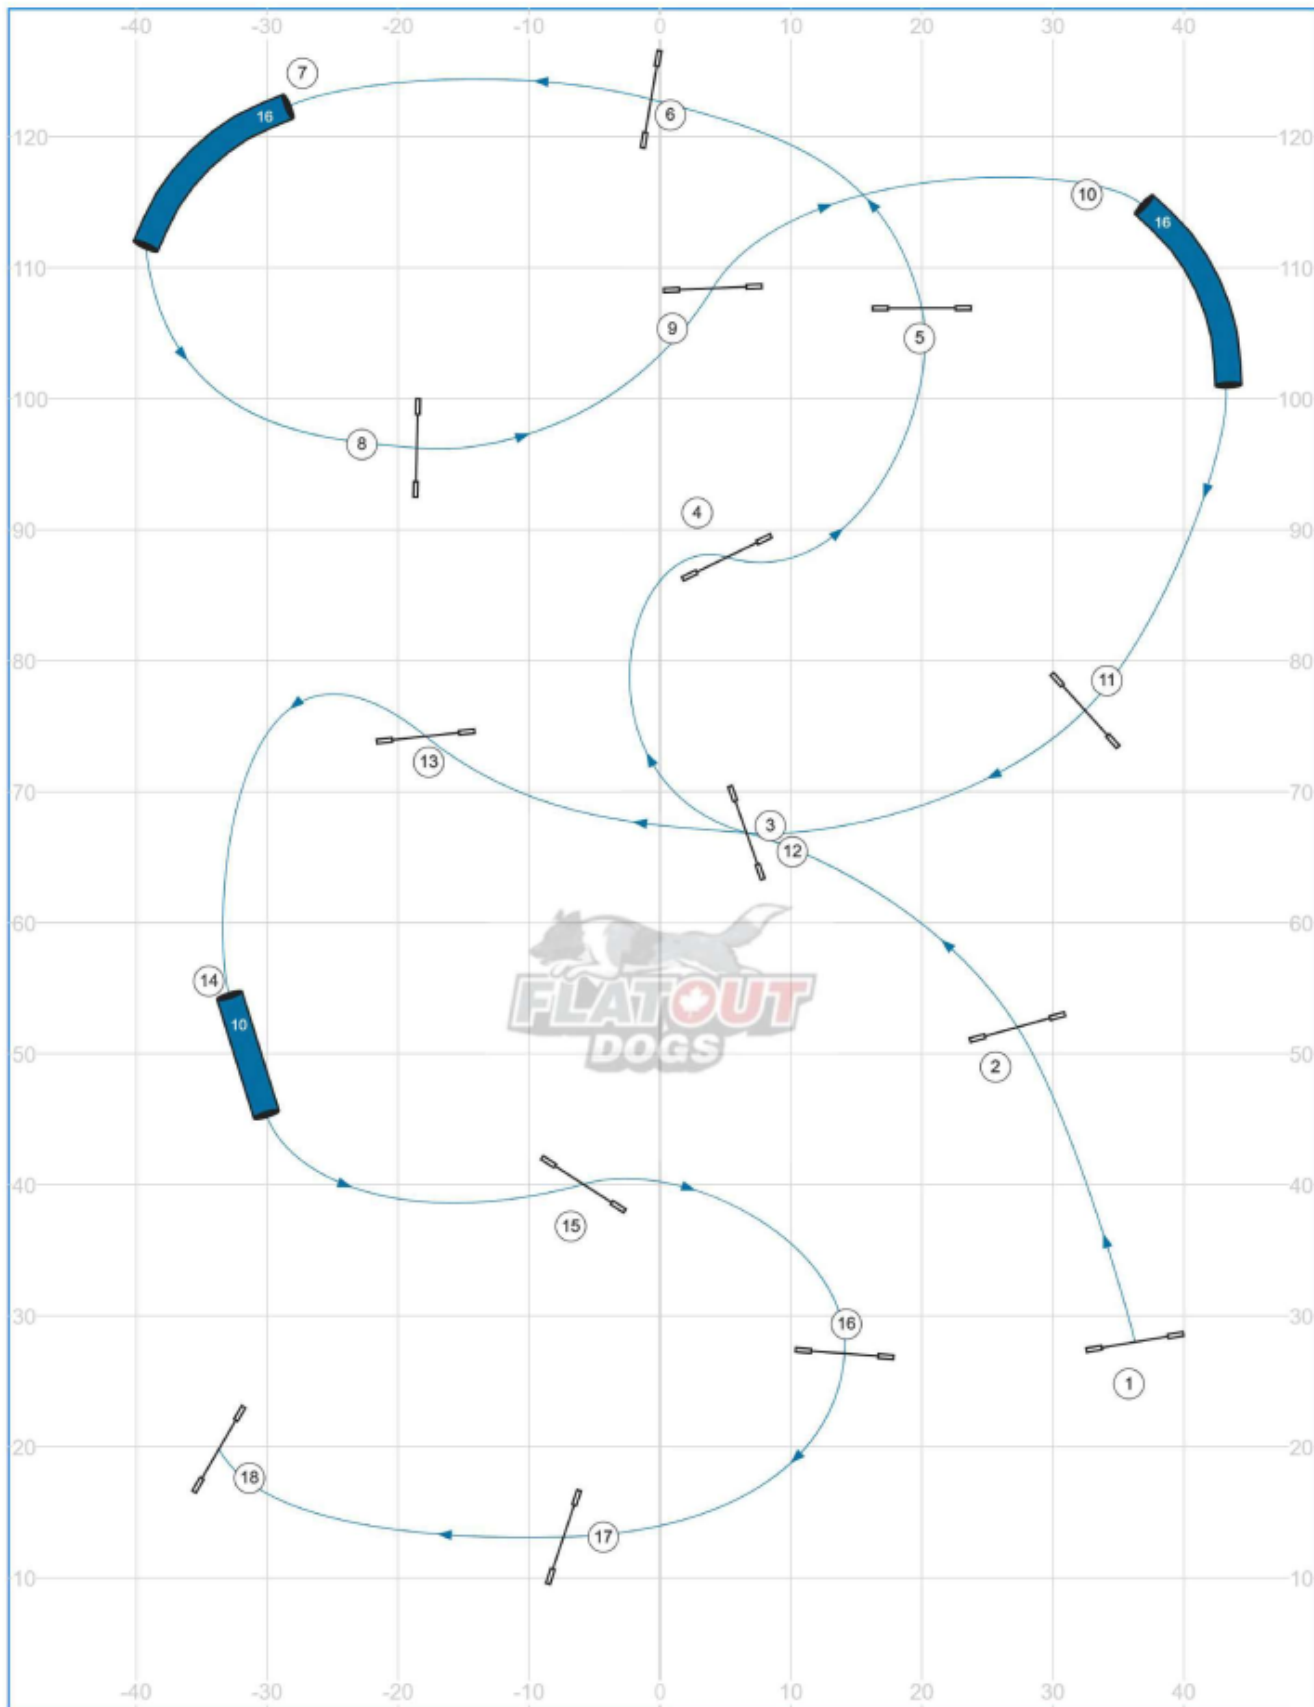

2.1-Riverside K9 - SC Speedstakes - May 31, 2026 - Designer: Joe Boudreau - Judge: Kristen Diedrich

Path length (ft): 526.2

Course map is only an approximation - UKI Event

www.smarteragility.com

© Joe Boudreau - www.flatoutdogs.com

2.2-Riverside K9 - BN Speedstakes - May 31, 2026 - Designer: Joe Boudreau - Judge: Kristen Diedrich

Path length (ft): 455.8

Course map is only an approximation - UKI Event

www.smarteragility.com

© Joe Boudreau - www.flatoutdogs.com

2.3-Riverside K9 - SC Speedstakes - May 31, 2026 - Designer: Joe Boudreau - Judge: Kristen Diedrich

Path length (ft): 541.4

Course map is only an approximation - UKI Event

www.smarteragility.com

© Joe Boudreau - www.flatoutdogs.com

2.4-Riverside K9 - BN Speedstakes - May 31, 2026 - Designer: Joe Boudreau - Judge: Kristen Diedrich

Path length (ft): 509.4

Course map is only an approximation - UKI Event

www.smarteragility.com

© Joe Boudreau - www.flatoutdogs.com