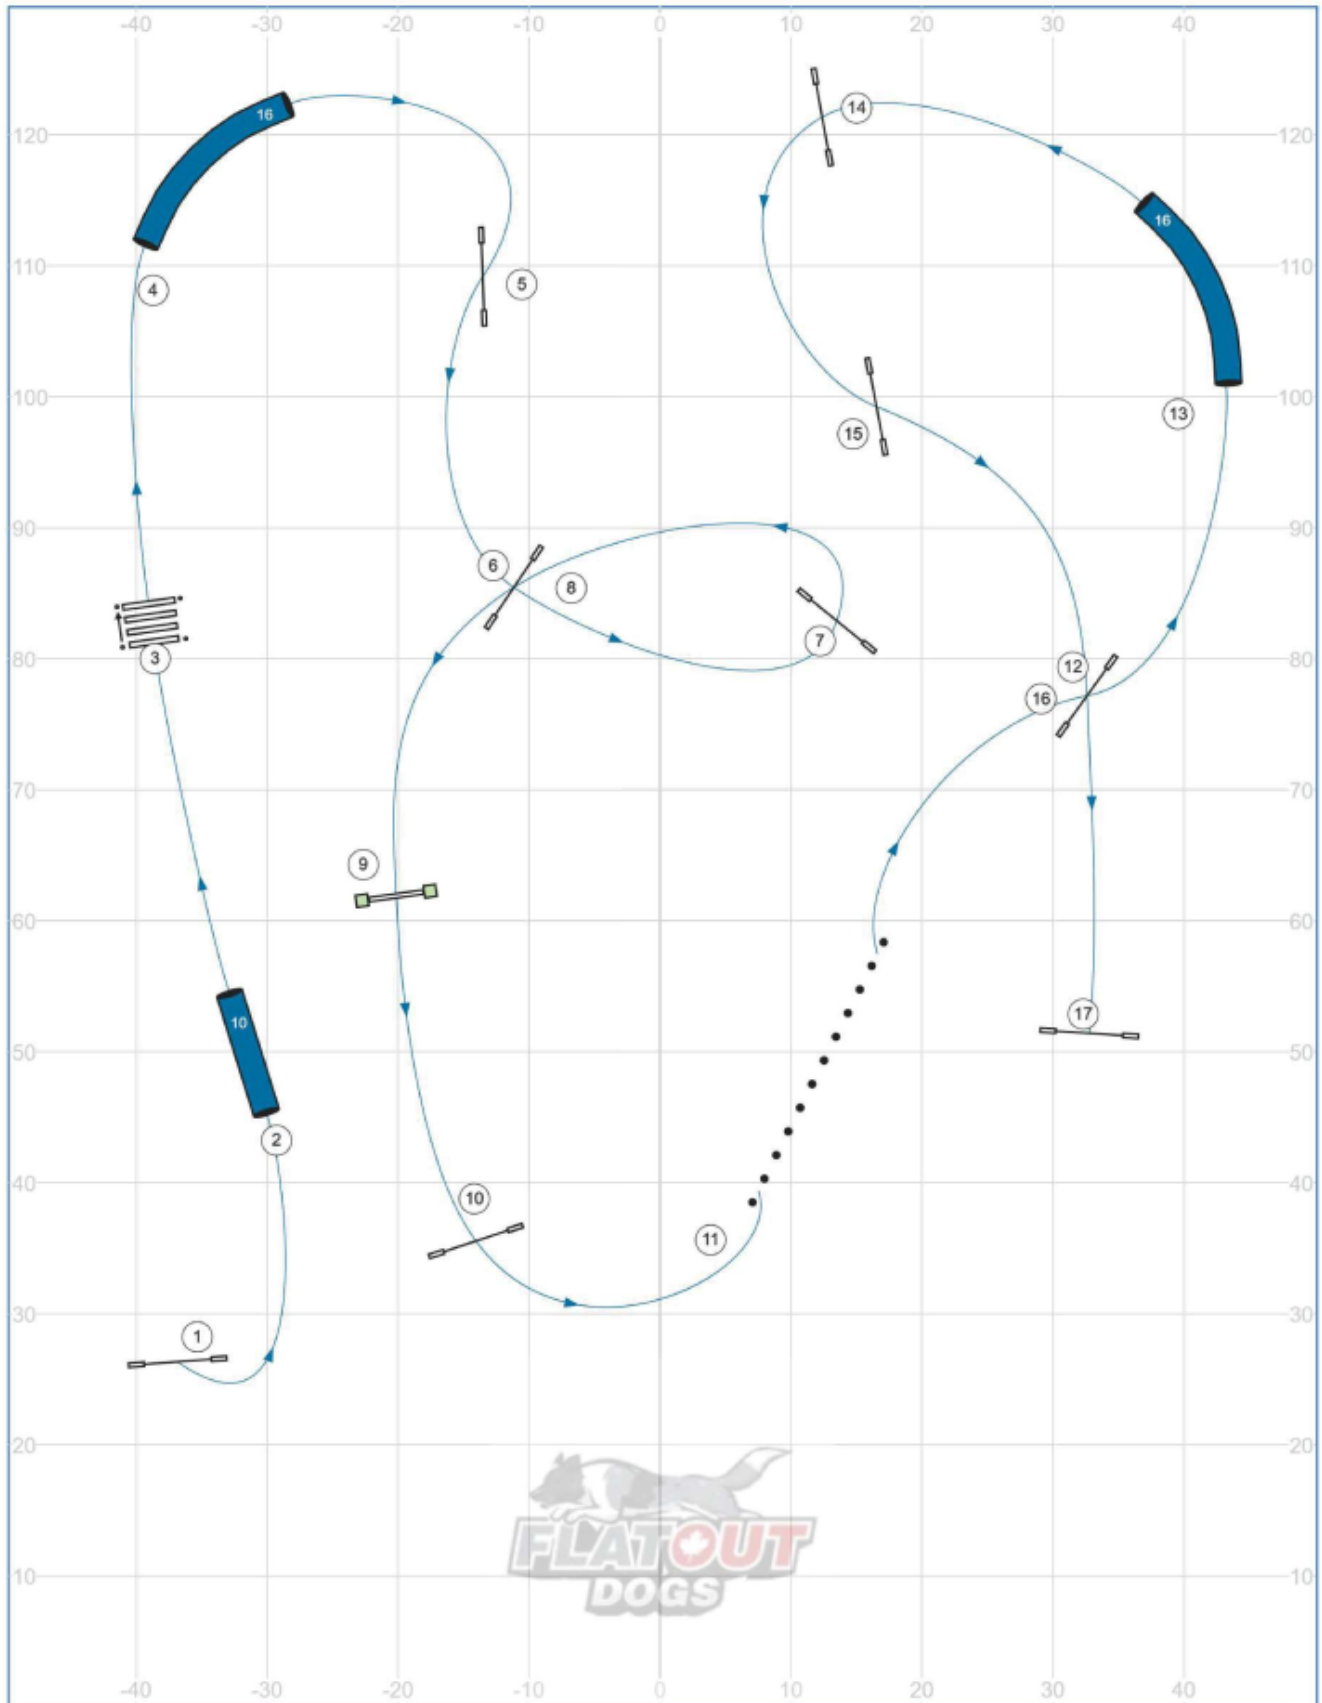

2.6 - Riverside K9 - BN Jumping - May 31, 2026 - Designer: Joe Boudreau - Judge: Kristen Diedrich

Path length (ft): 508.7

Course map is only an approximation - UKI Event

www.smarteragility.com

© Joe Boudreau - www.flatoutdogs.com