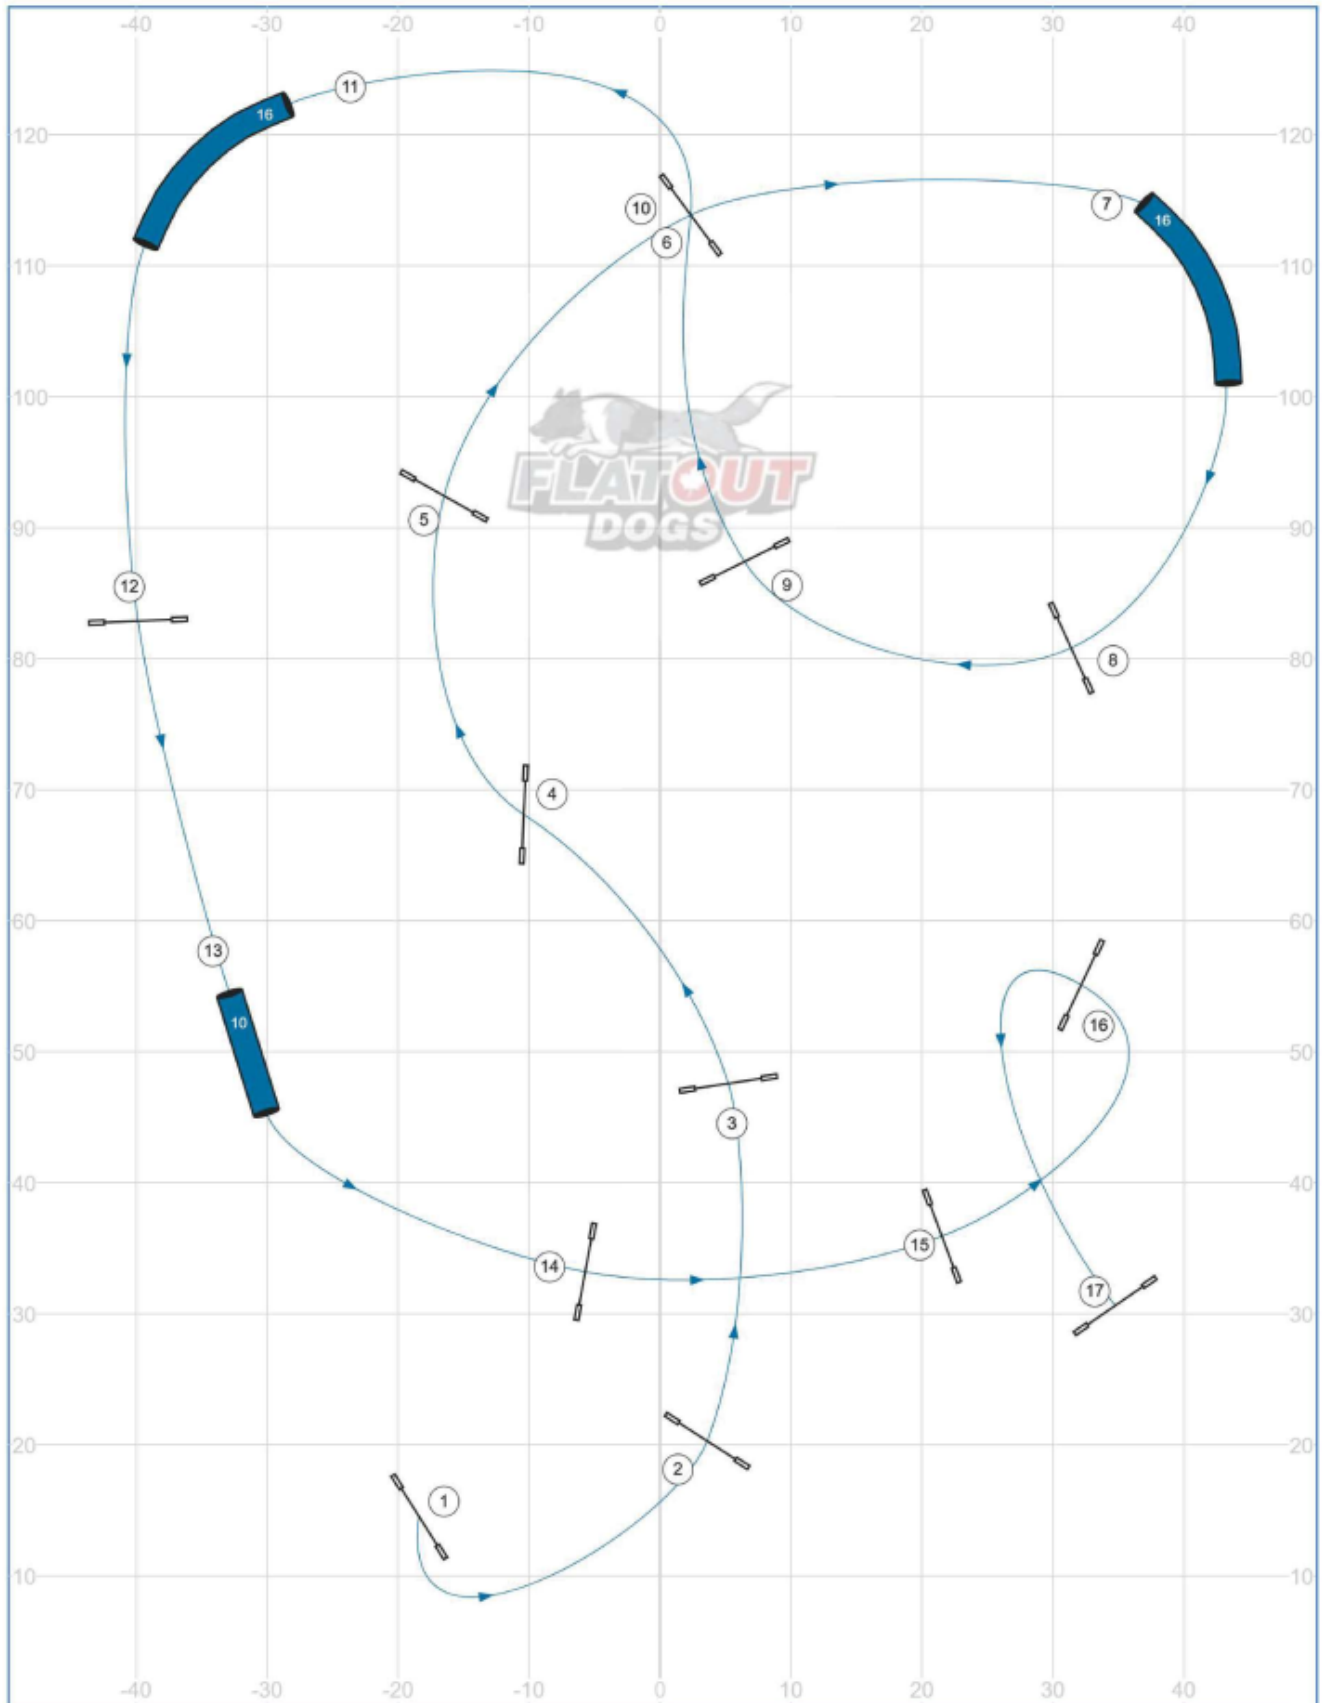

2.1-Riverside K9 - SC Speedstakes - May 31, 2026 - Designer: Joe Boudreau - Judge: Kristen Diedrich

Path length (ft): 526.2

Course map is only an approximation - UKI Event

www.smarteragility.com

© Joe Boudreau - www.flatoutdogs.com

2.2-Riverside K9 - BN Speedstakes - May 31, 2026 - Designer: Joe Boudreau - Judge: Kristen Diedrich

Path length (ft): 455.8

Course map is only an approximation - UKI Event

www.smarteragility.com

© Joe Boudreau - www.flatoutdogs.com

2.3-Riverside K9 - SC Speedstakes - May 31, 2026 - Designer: Joe Boudreau - Judge: Kristen Diedrich

Path length (ft): 541.4

Course map is only an approximation - UKI Event

www.smarteragility.com

© Joe Boudreau - www.flatoutdogs.com

2.4-Riverside K9 - BN Speedstakes - May 31, 2026 - Designer: Joe Boudreau - Judge: Kristen Diedrich

Path length (ft): 509.4

Course map is only an approximation - UKI Event

www.smarteragility.com

© Joe Boudreau - www.flatoutdogs.com