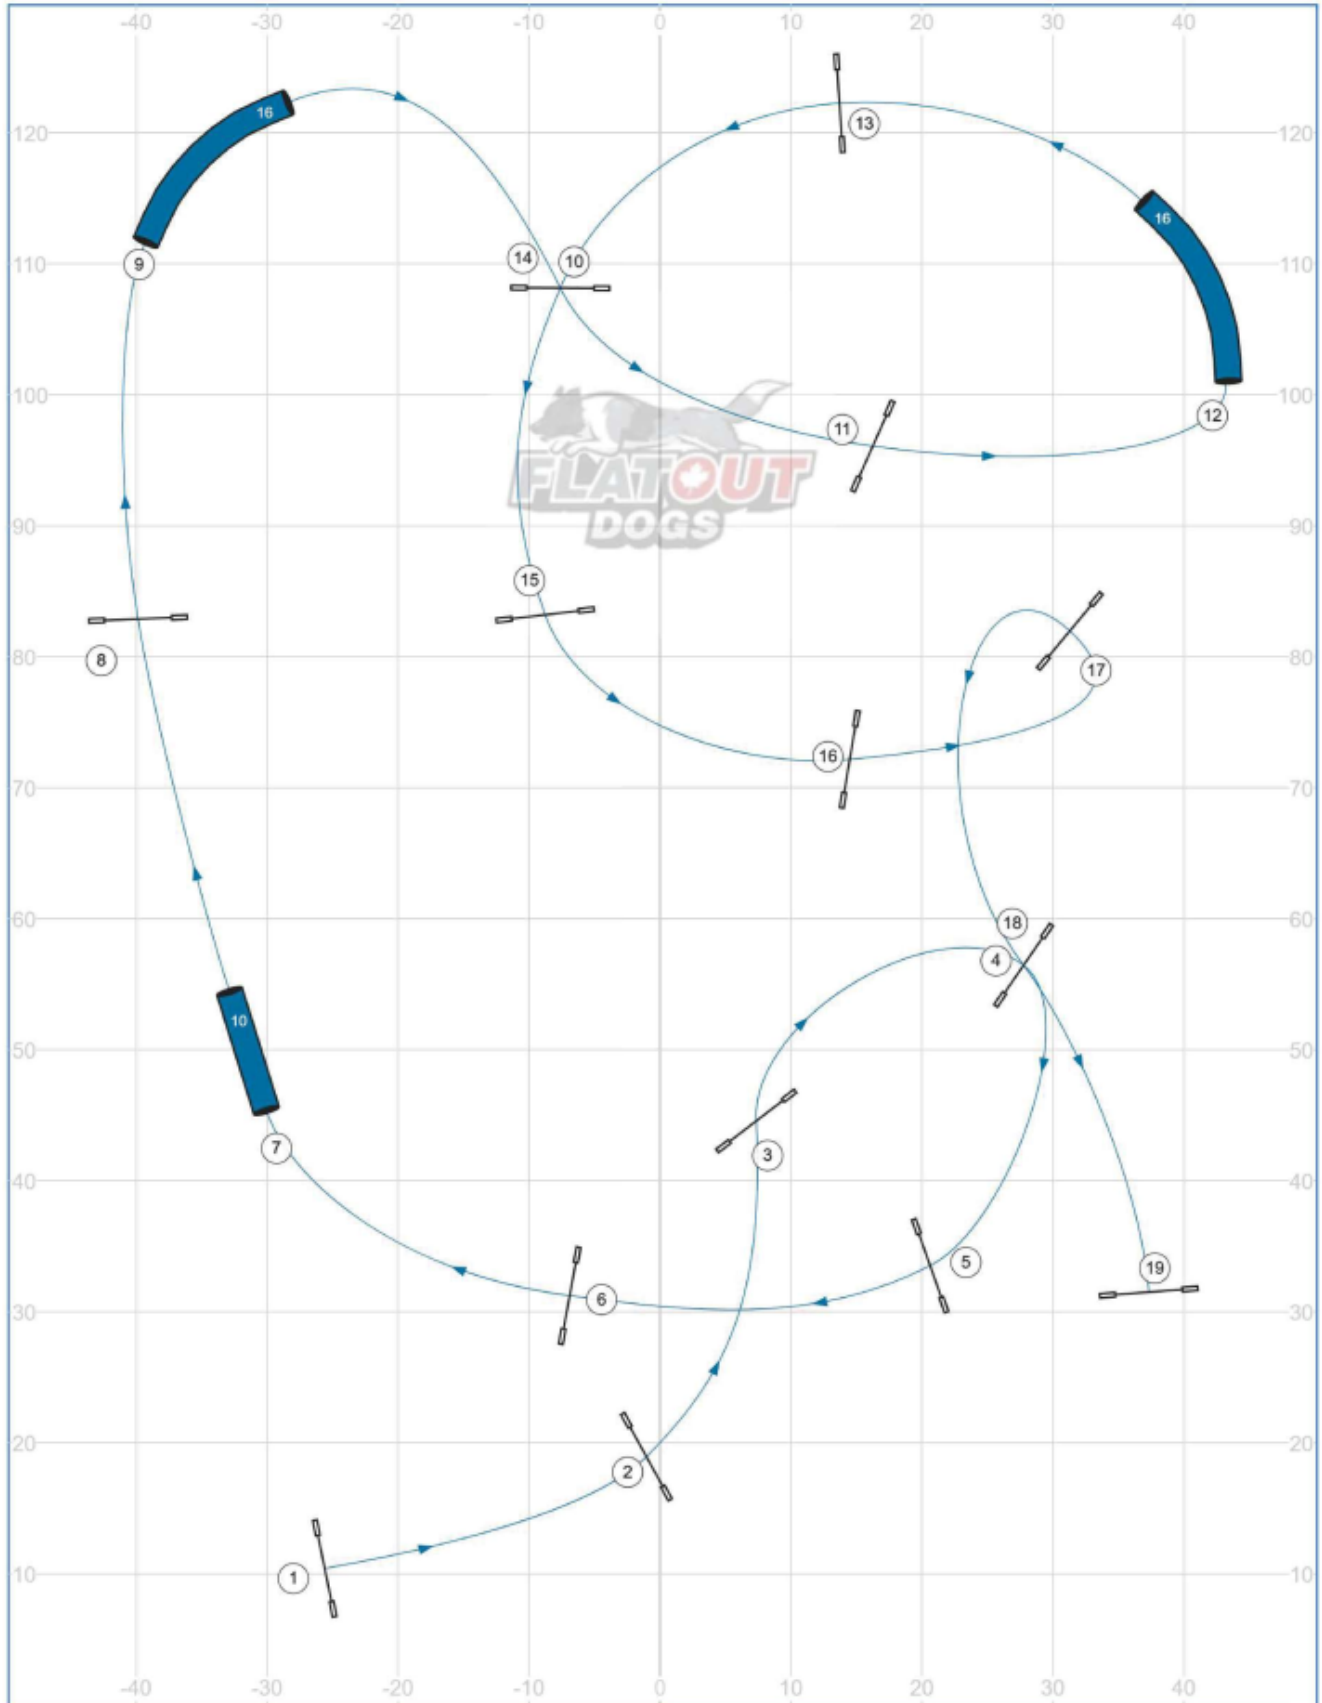

2.1-Riverside K9 - SC Speedstakes - May 31, 2026 - Designer: Joe Boudreau - Judge: Kristen Diedrich

Path length (ft): 526.2

Course map is only an approximation - UKI Event

www.smarteragility.com

© Joe Boudreau - www.flatoutdogs.com

2.2-Riverside K9 - BN Speedstakes - May 31, 2026 - Designer: Joe Boudreau - Judge: Kristen Diedrich

Path length (ft): 455.8

Course map is only an approximation - UKI Event

www.smarteragility.com

© Joe Boudreau - www.flatoutdogs.com

2.3-Riverside K9 - SC Speedstakes - May 31, 2026 - Designer: Joe Boudreau - Judge: Kristen Diedrich

Path length (ft): 541.4

Course map is only an approximation - UKI Event

www.smarteragility.com

© Joe Boudreau - www.flatoutdogs.com

2.4-Riverside K9 - BN Speedstakes - May 31, 2026 - Designer: Joe Boudreau - Judge: Kristen Diedrich

Path length (ft): 509.4

Course map is only an approximation - UKI Event

www.smarteragility.com

© Joe Boudreau - www.flatoutdogs.com