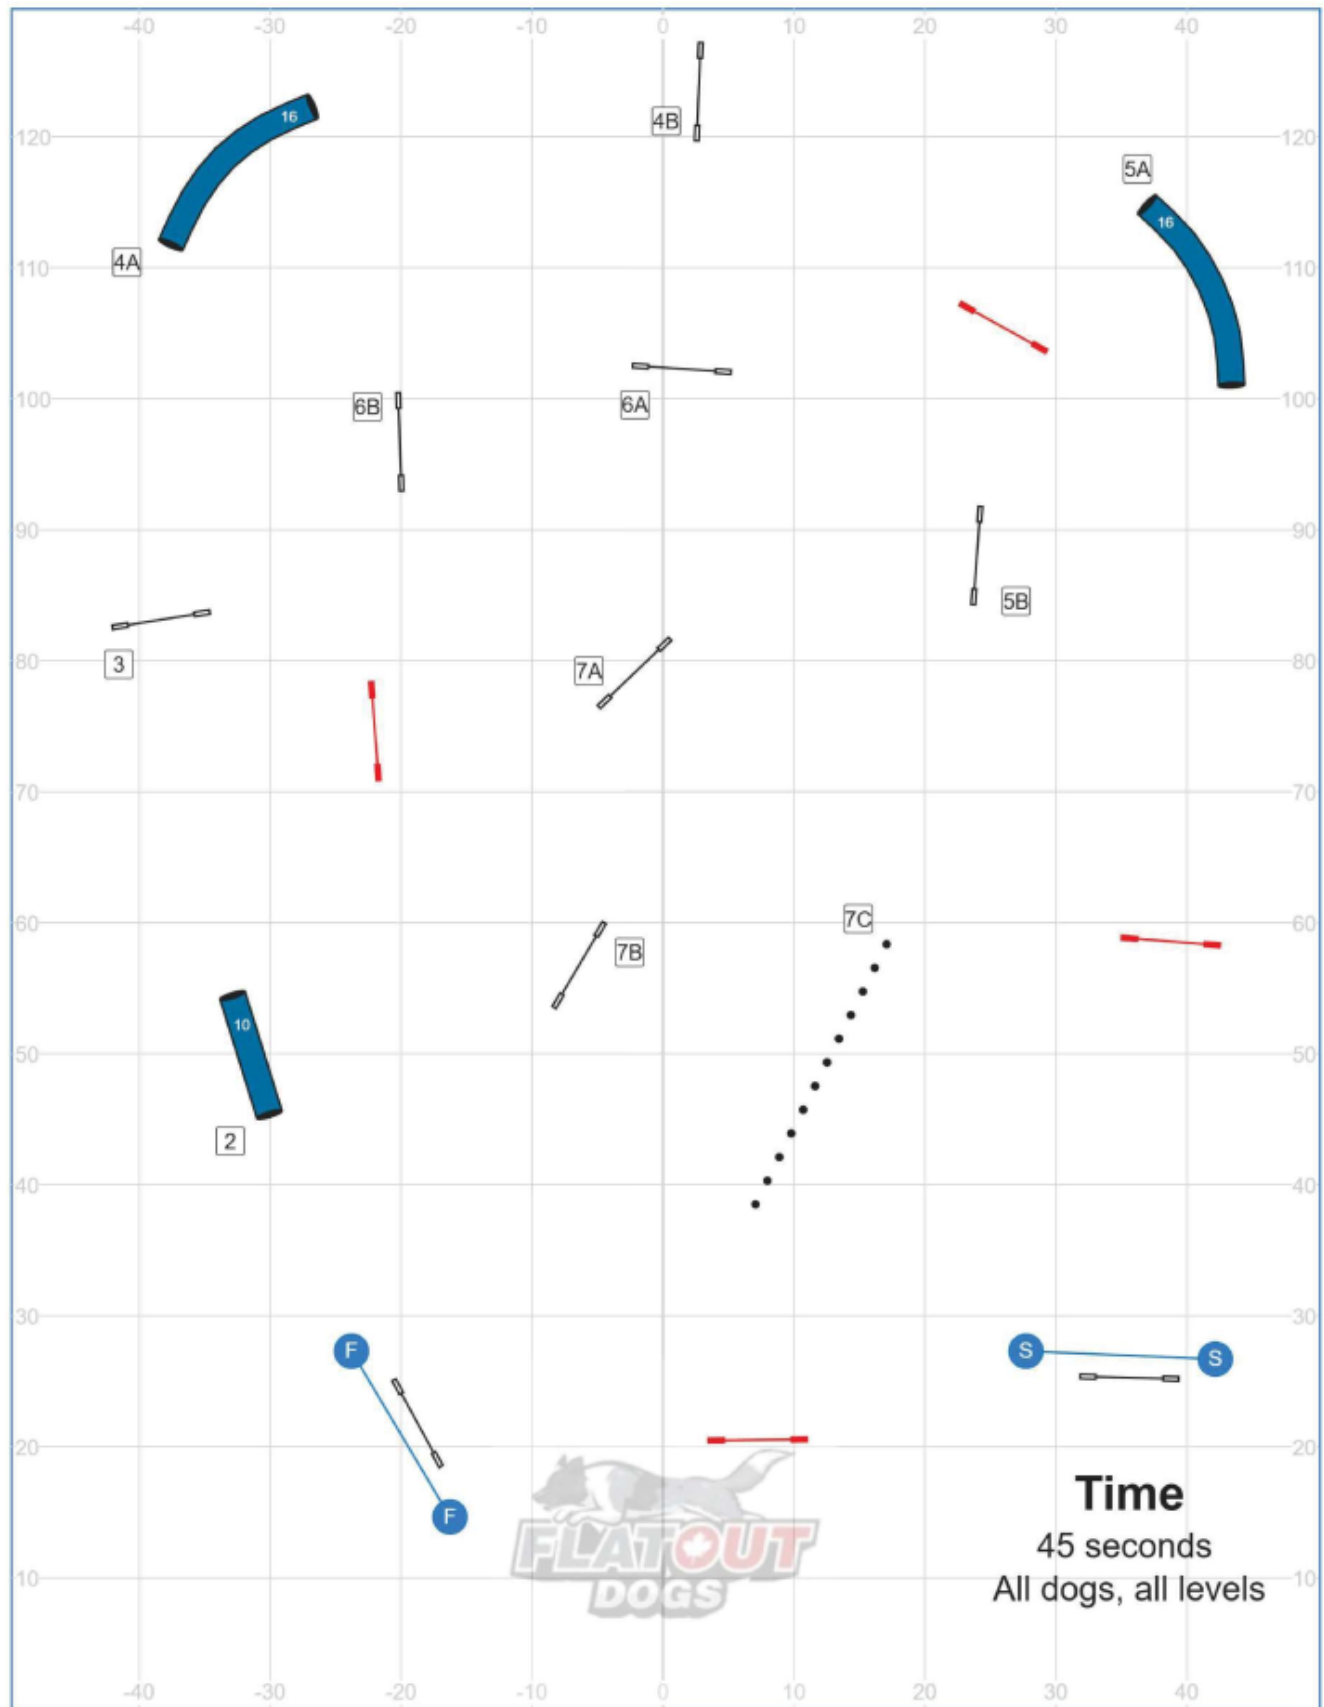

2.2-Riverside K9 - BN Speedstakes - May 31, 2026 - Designer: Joe Boudreau - Judge: Kristen Diedrich

Path length (ft): 455.8

Course map is only an approximation - UKI Event

www.smarteragility.com

© Joe Boudreau - www.flatoutdogs.com

2.4-Riverside K9 - BN Speedstakes - May 31, 2026 - Designer: Joe Boudreau - Judge: Kristen Diedrich

Path length (ft): 509.4

Course map is only an approximation - UKI Event

www.smarteragility.com

© Joe Boudreau - www.flatoutdogs.com

2.6 - Riverside K9 - BN Jumping - May 31, 2026 - Designer: Joe Boudreau - Judge: Kristen Diedrich

Path length (ft): 508.7

Course map is only an approximation - UKI Event

www.smarteragility.com

© Joe Boudreau - www.flatoutdogs.com

2.7 - Riverside K9 - Open Snooker - May 31, 2026 - Designer: Joe Boudreau - Judge: Kristen Diedrich

Course map is only an approximation - UKI Event

2.8 - Riverside K9 - SC Agility - May 31, 2026 - Designer: Joe Boudreau - Judge: Kristen Diedrich