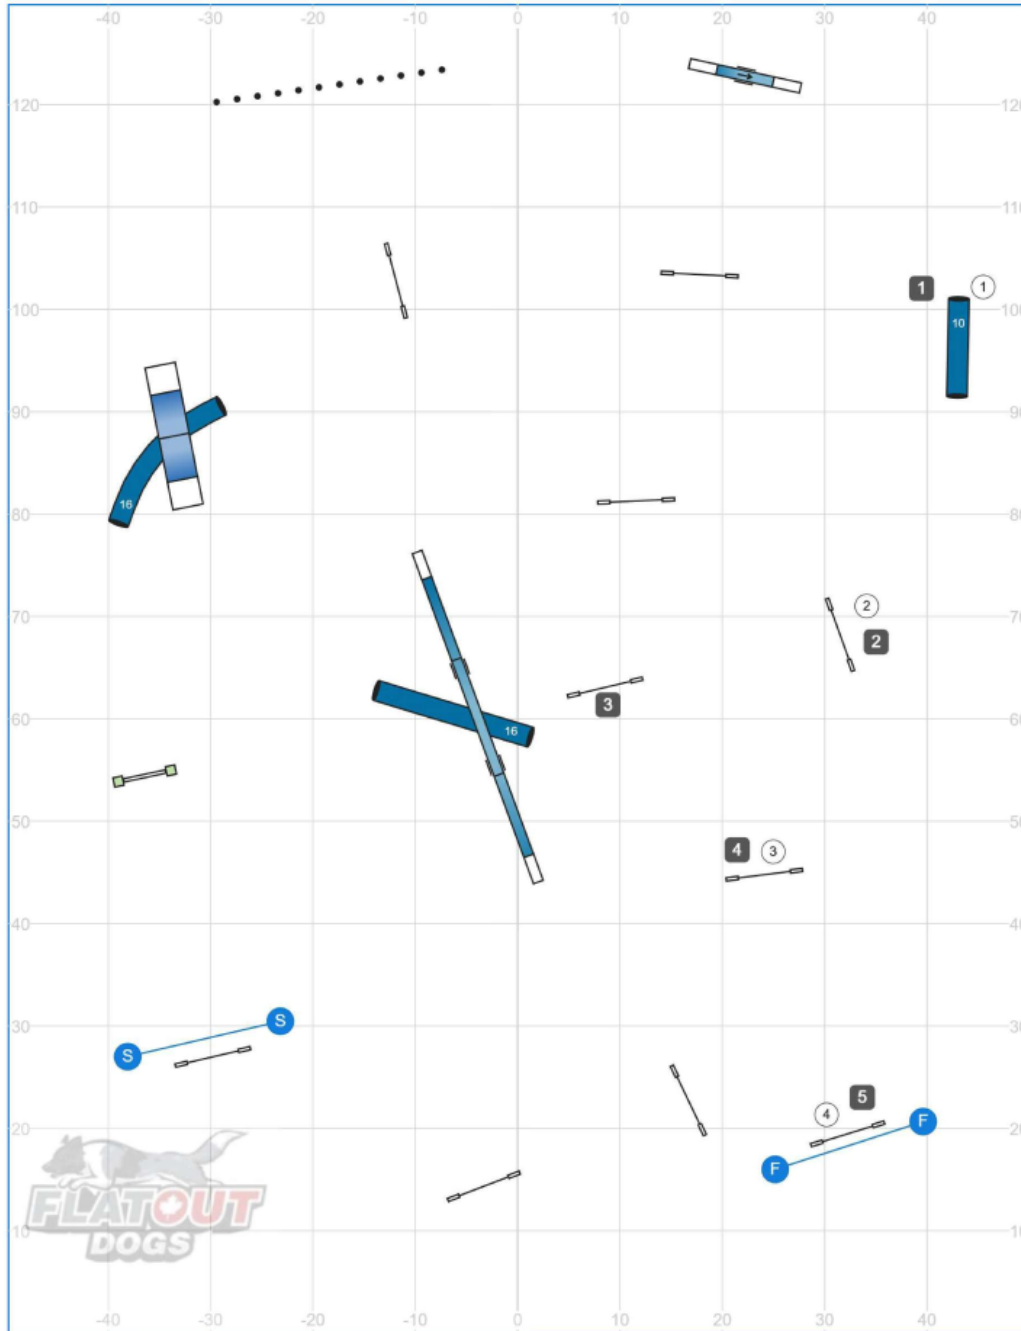

1 - Riverside K9 - Open Gamblers - May 30, 2026 - Designer: Joe Boudreau - Judge: Valori Duff

Opening
25 seconds

- No back to back contacts
- Weaves to contact or vice versa is permitted.
- Back to back Weaves is permitted.

Unsafe approaches to contacts will result in ZERO points for that obstacle.

Start jump is worth 1 point.
Start Jump is always live, a second pass through the start jump will result in an elimination.

Finish Jump is always live.
Crossing the finish jump correctly, finishes the game and point earn remain

Taking the finish jump incorrectly results in an Elimination.

Closing

8, 12
14 seconds

16
13 seconds

20, 22, 24
12 seconds

+3 seconds for Select.

White Circles = 10 Points
Black Squares = 15 points

Qualifying Score
15 points + Closing Gamble

25 points

Path length (ft): 88 | 124.4

Course map is only an approximation - UKI Event

www.smarteragility.com

© Joe Boudreau - www.flatoutdogs.com

2 - Riverside K9 - B/N Agility - May 30, 2026 - Designer: Joe Boudreau - Judge: Valori Duff