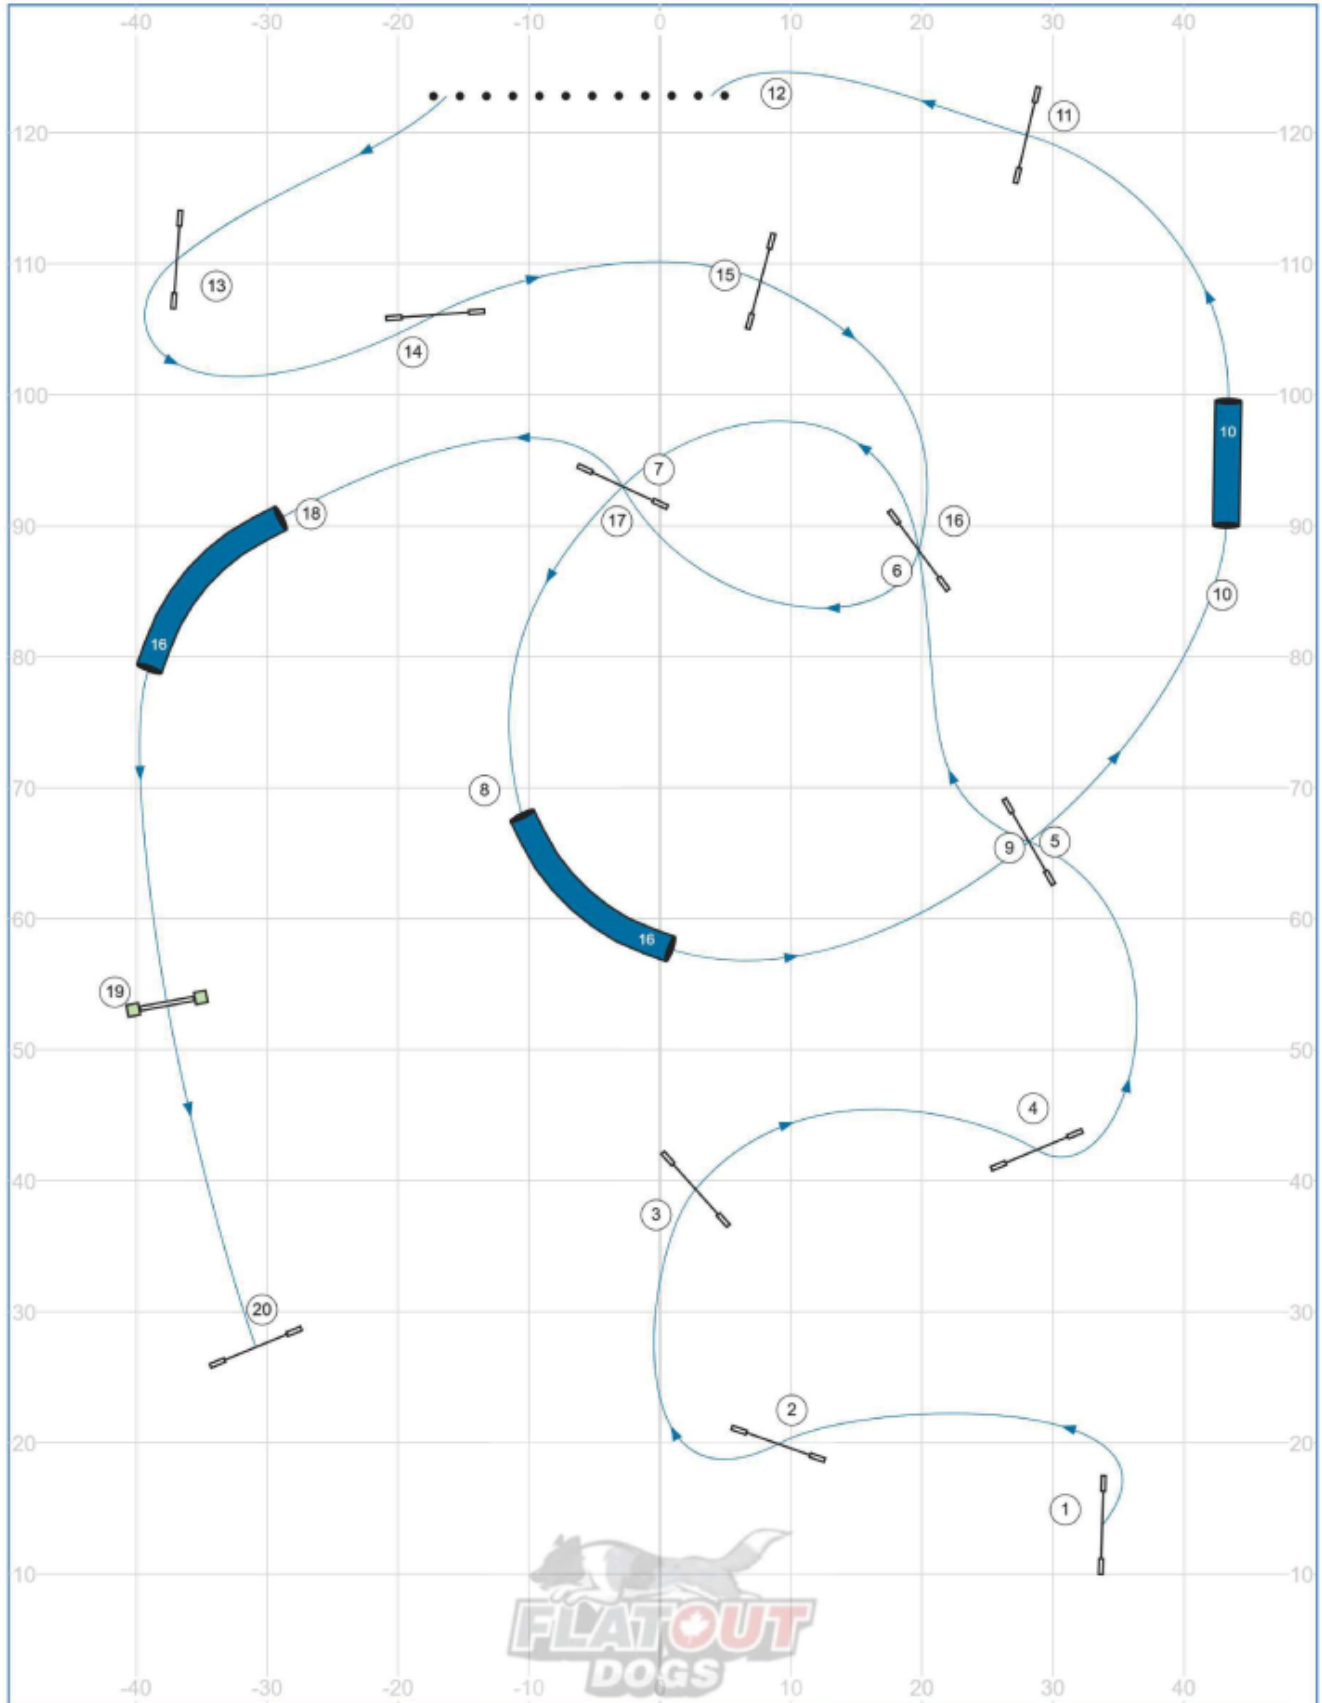

6 - Riverside K9 - SC Jumping - May 30, 2026 - Designer: Joe Boudreau - Judge: Valori Duff

Path length (ft): 596.6

Course map is only an approximation - UKI Event

www.smarteragility.com

© Joe Boudreau - www.flatoutdogs.com