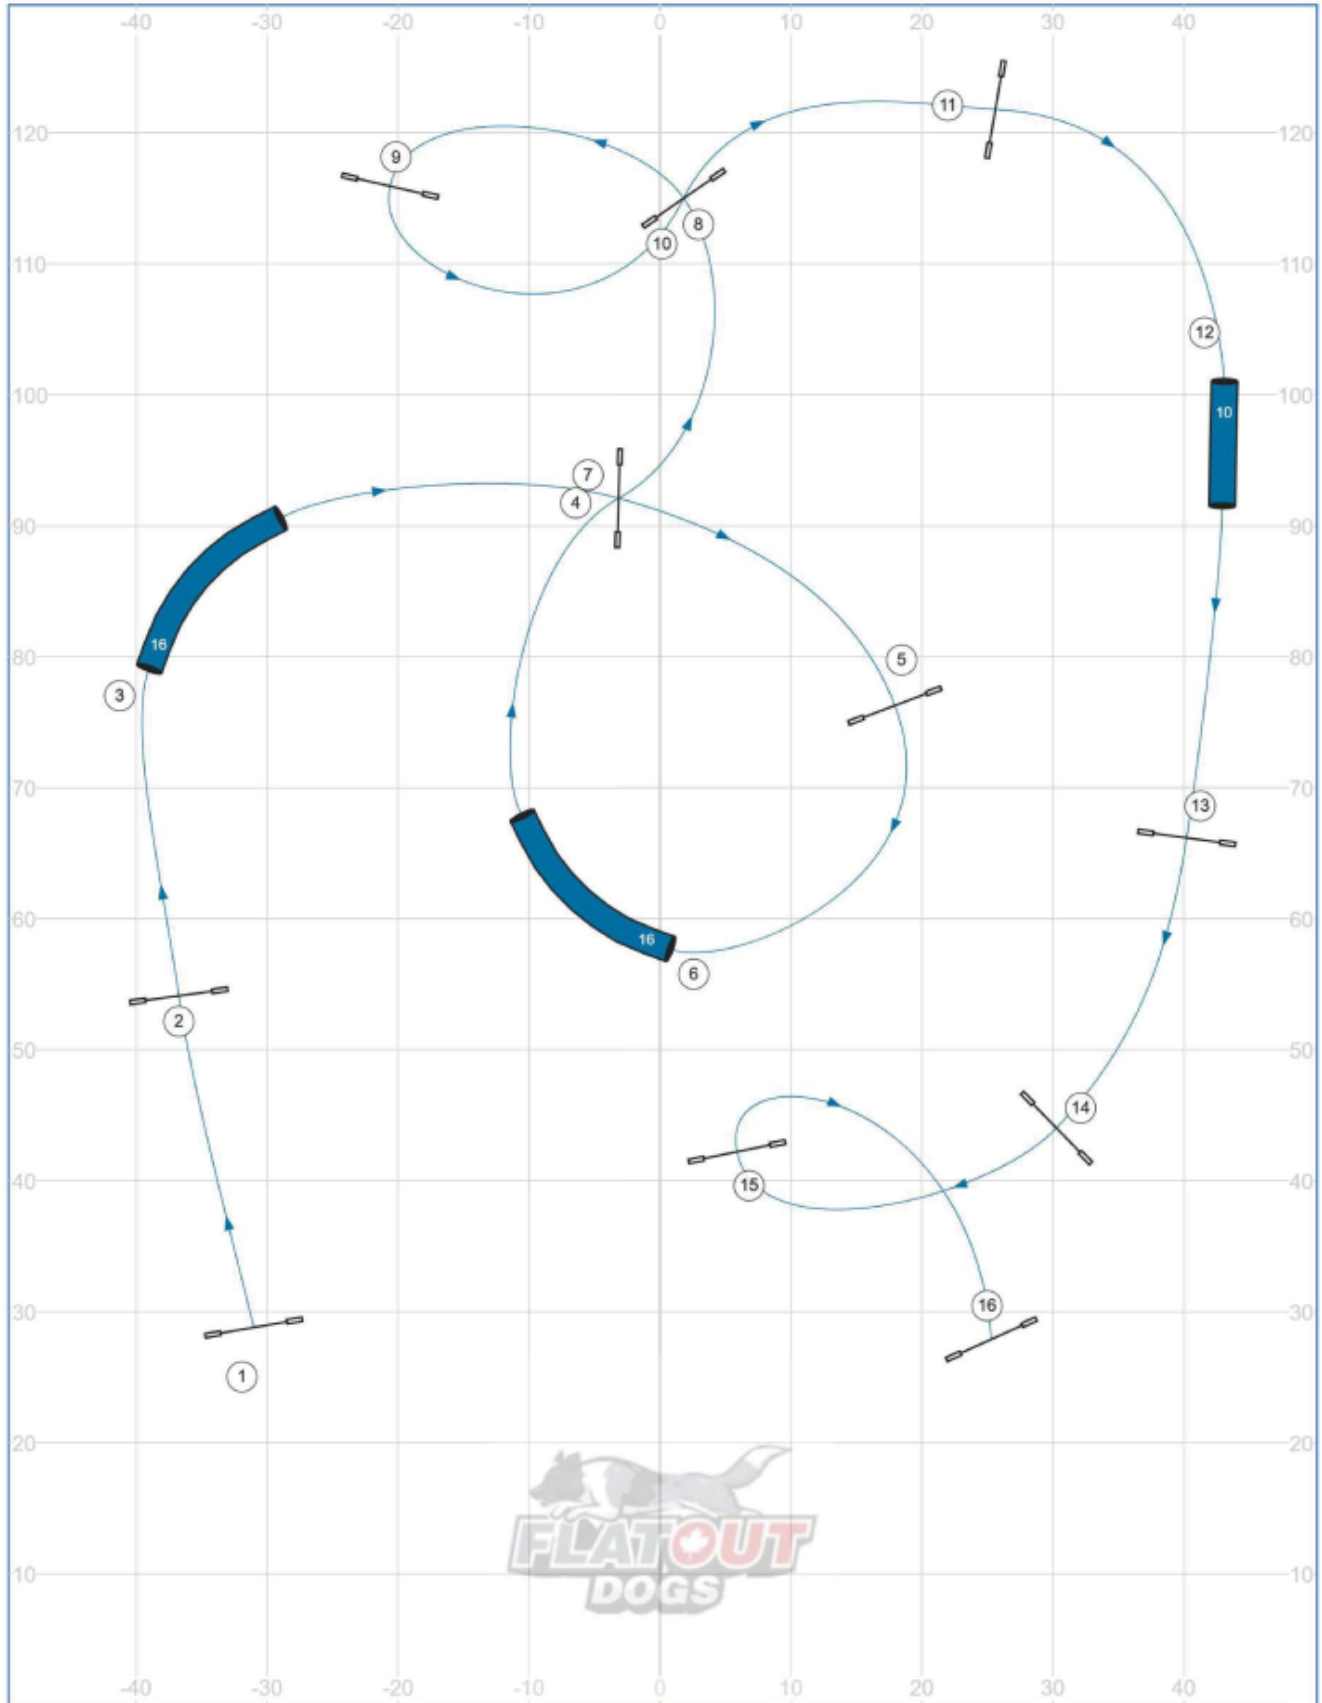

Path length (ft): 596.6

Course map is only an approximation - UKI Event

www.smarteragility.com

© Joe Boudreau - www.flatoutdogs.com

7 - Riverside K9 - Master Series Jumping - May 30, 2026 - Designer: Joe Boudreau - Judge: Valori

Path length (ft): 623.5

Course map is only an approximation - UKI Event

www.smarteragility.com

© Joe Boudreau - www.flatoutdogs.com

8 - Riverside K9 - BN Speedstakes - May 30, 2026 - Designer: Joe Boudreau - Judge: Valori Duff