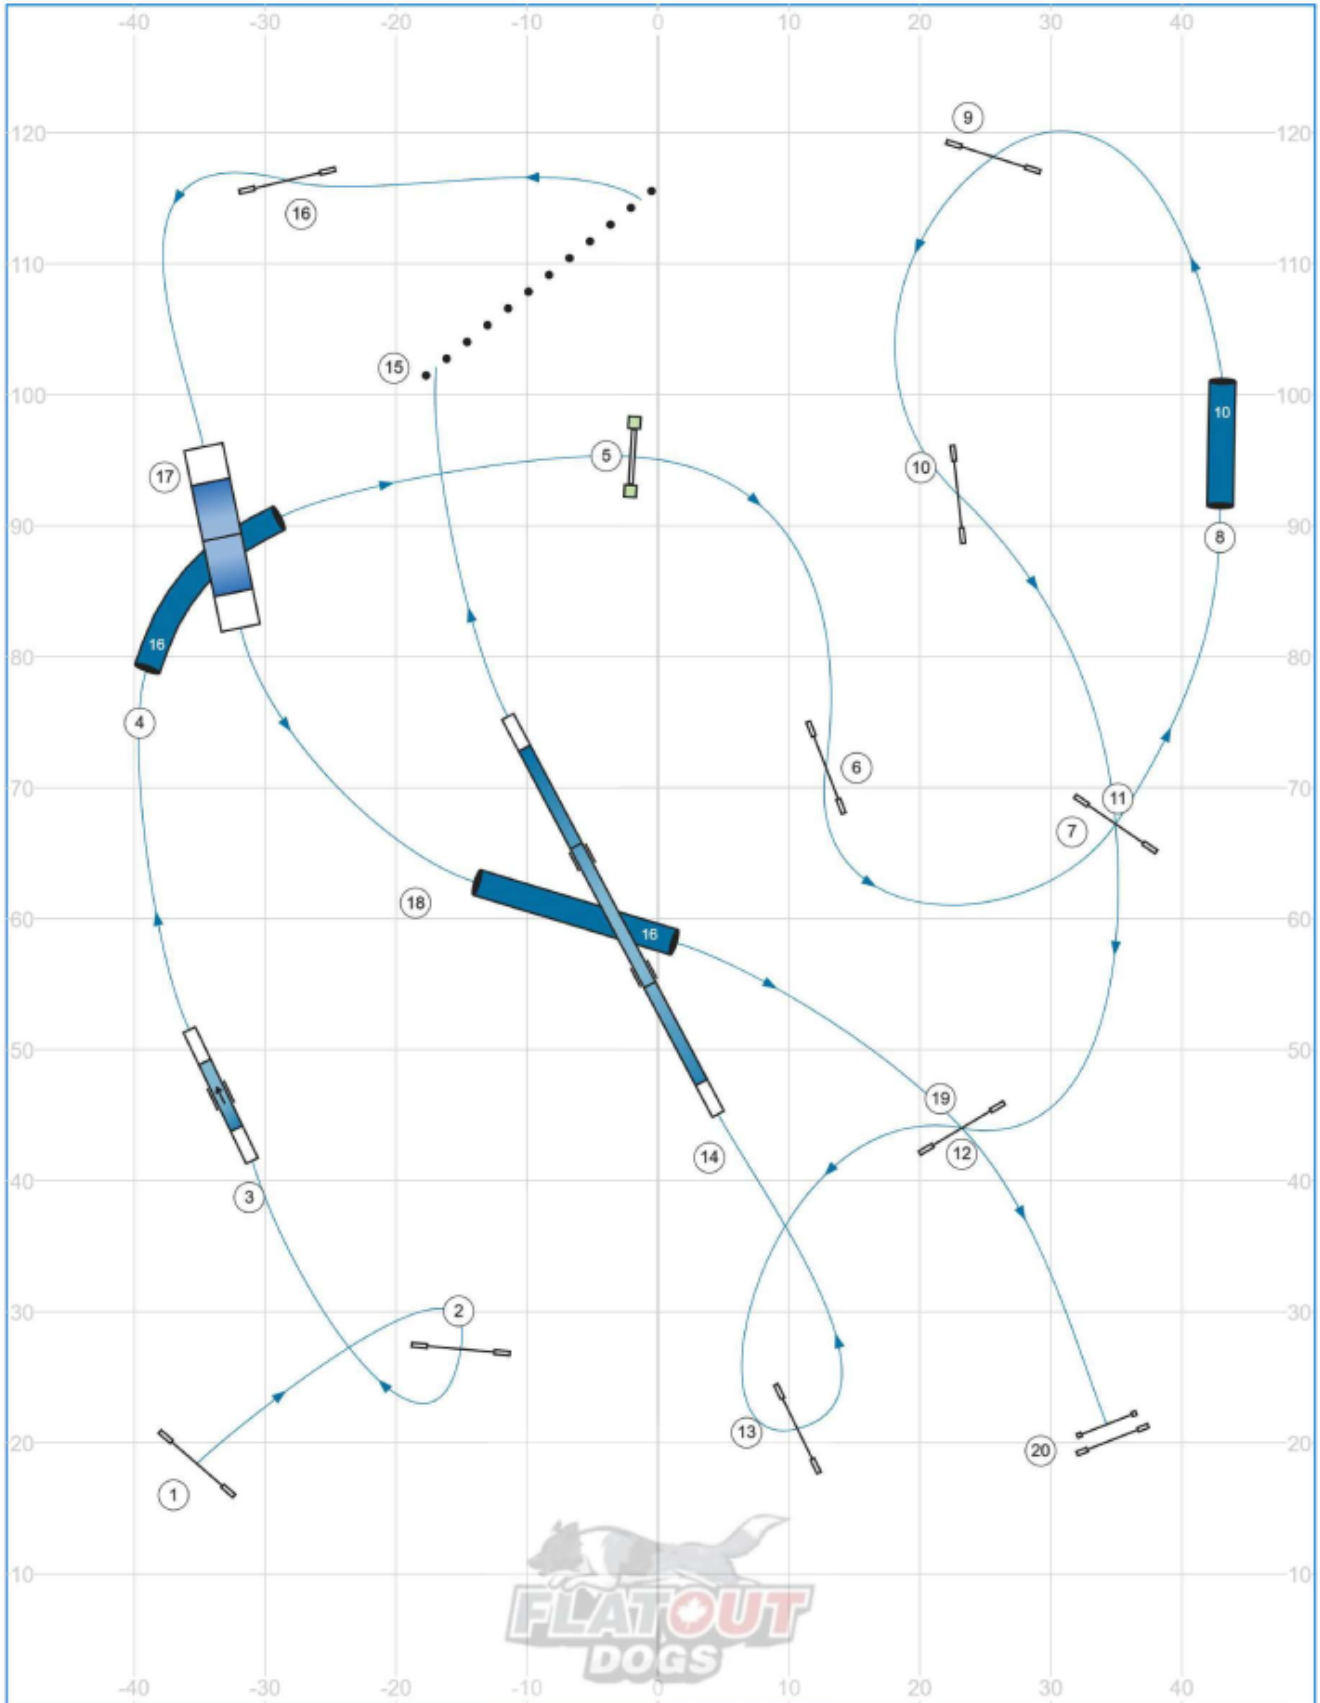

25 points

Path length (ft): 88 | 124.4

Course map is only an approximation - UKI Event

www.smarteragility.com

© Joe Boudreau - www.flatoutdogs.com

2 - Riverside K9 - B/N Agility - May 30, 2026 - Designer: Joe Boudreau - Judge: Valori Duff

Path length (ft): 586.1

Course map is only an approximation - UKI Event

www.smarteragility.com

© Joe Boudreau - www.flatoutdogs.com

3 - Riverside K9 - S/C Agility - May 30, 2026 - Designer: Joe Boudreau - Judge: Valori Duff

Path length (ft): 594
Course map is only an approximation - UKI Event

www.smarteragility.com
© Joe Boudreau - www.flatoutdogs.com

4 - Riverside K9 - Masters Agility - May 30, 2026 - Designer: Joe Boudreau - Judge: Valori Duff