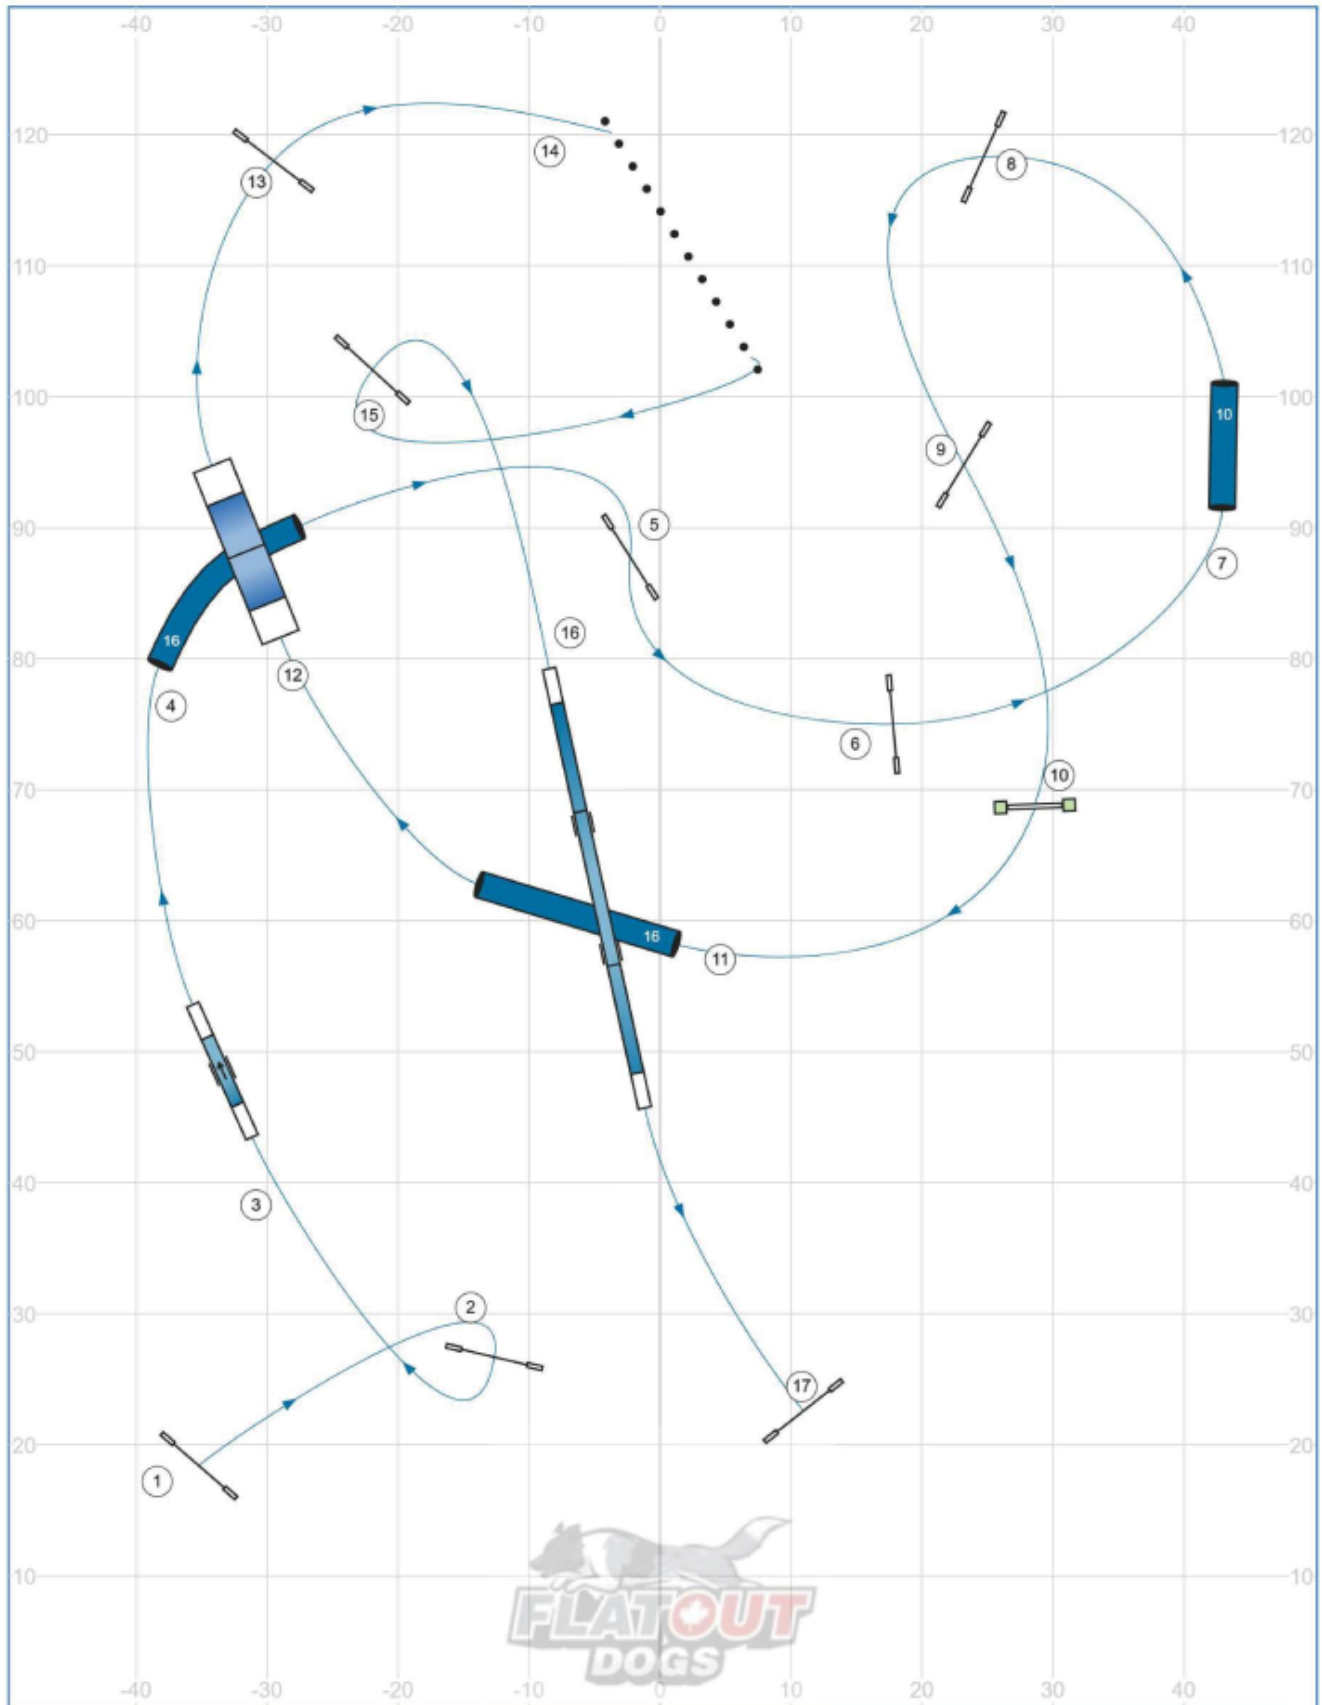

25 points

Path length (ft): 88 | 124.4

Course map is only an approximation - UKI Event

www.smarteragility.com

© Joe Boudreau - www.flatoutdogs.com

2 - Riverside K9 - B/N Agility - May 30, 2026 - Designer: Joe Boudreau - Judge: Valori Duff

Path length (ft): 586.1

Course map is only an approximation - UKI Event

www.smarteragility.com

© Joe Boudreau - www.flatoutdogs.com

3 - Riverside K9 - S/C Agility - May 30, 2026 - Designer: Joe Boudreau - Judge: Valori Duff

Path length (ft): 594
Course map is only an approximation - UKI Event

www.smarteragility.com
© Joe Boudreau - www.flatoutdogs.com

4 - Riverside K9 - Masters Agility - May 30, 2026 - Designer: Joe Boudreau - Judge: Valori Duff