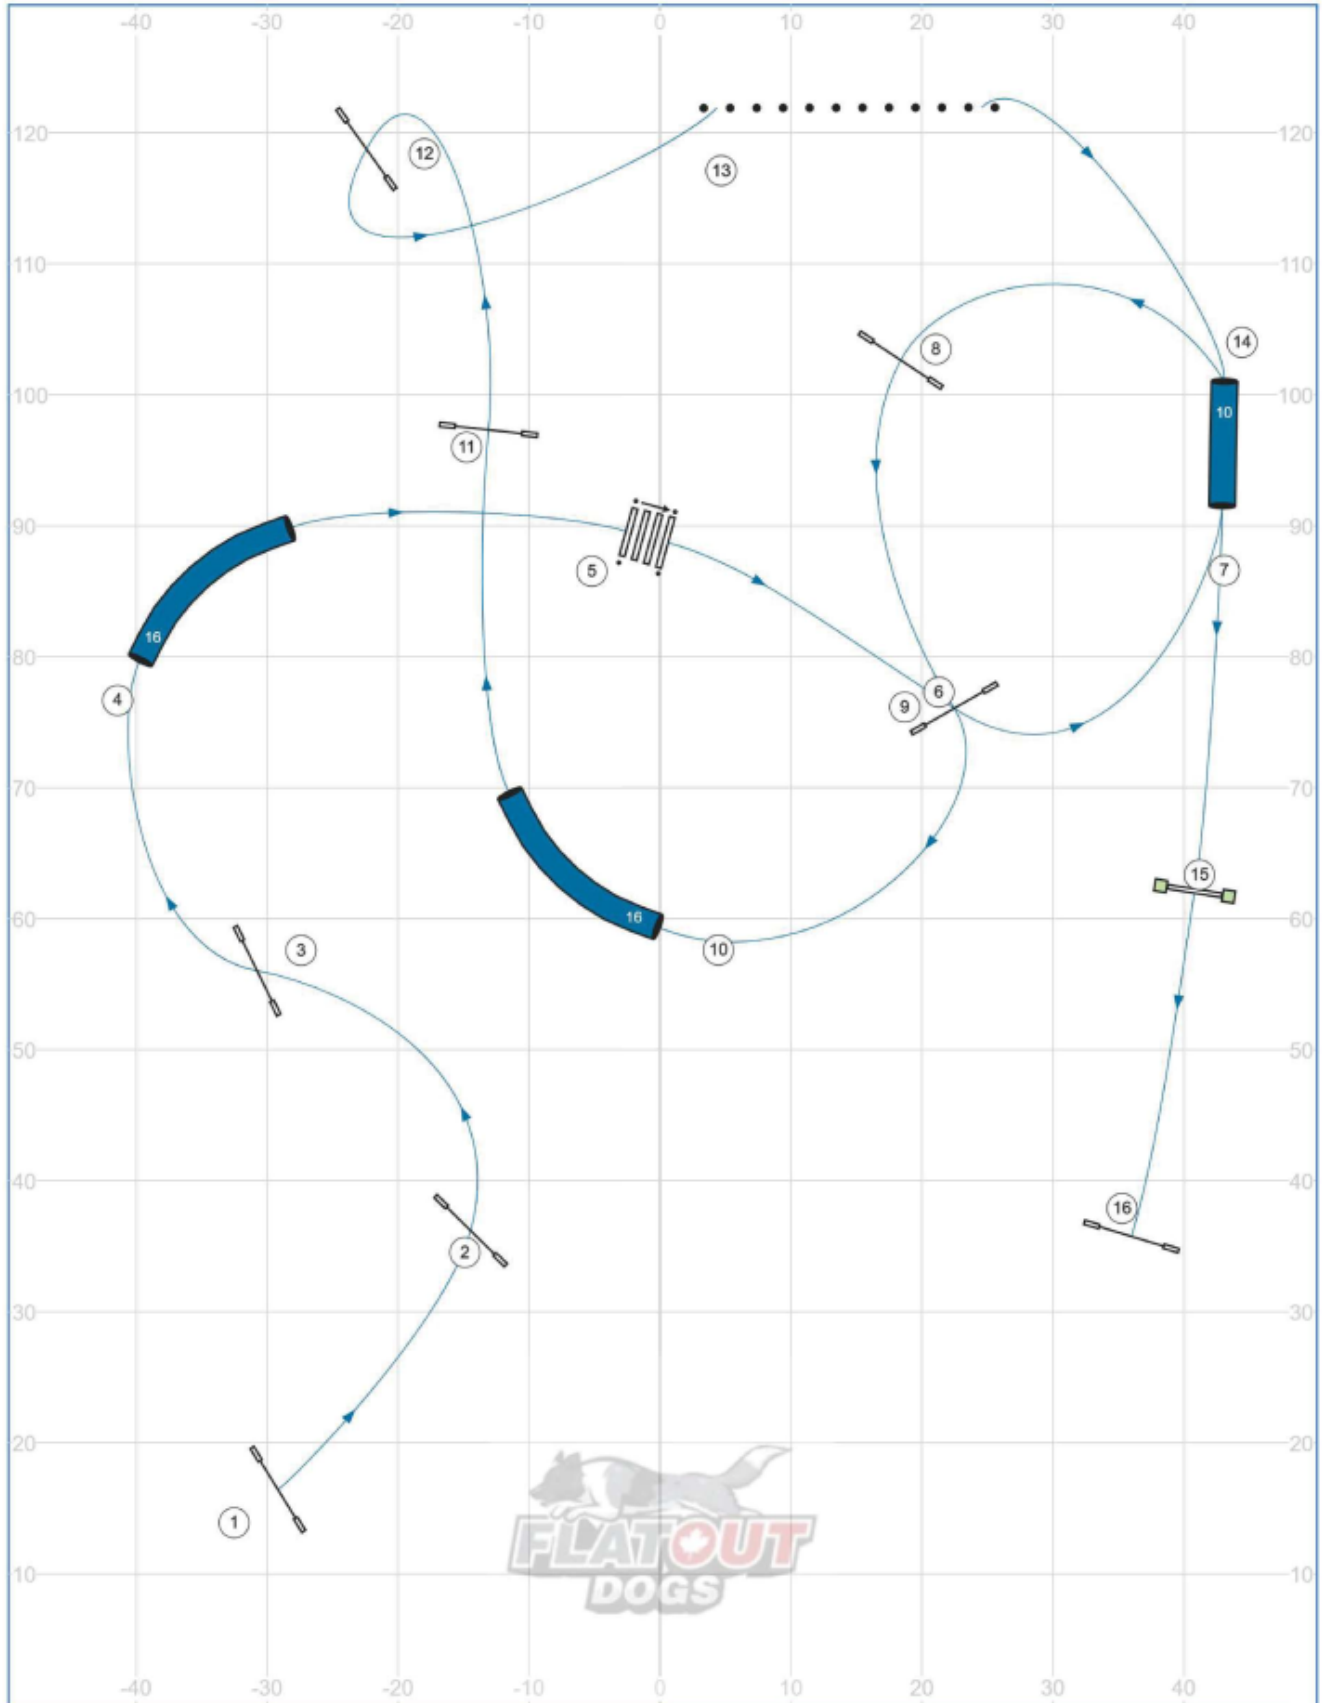

25 points

Path length (ft): 88 | 124.4

Course map is only an approximation - UKI Event

www.smarteragility.com

© Joe Boudreau - www.flatoutdogs.com

2 - Riverside K9 - B/N Agility - May 30, 2026 - Designer: Joe Boudreau - Judge: Valori Duff

Path length (ft): 586.1

Course map is only an approximation - UKI Event

www.smarteragility.com

© Joe Boudreau - www.flatoutdogs.com

3 - Riverside K9 - S/C Agility - May 30, 2026 - Designer: Joe Boudreau - Judge: Valori Duff

Path length (ft): 594
Course map is only an approximation - UKI Event

www.smarteragility.com
© Joe Boudreau - www.flatoutdogs.com

4 - Riverside K9 - Masters Agility - May 30, 2026 - Designer: Joe Boudreau - Judge: Valori Duff

Path length (ft): 676.9
Course map is only an approximation - UKI Event

www.smarteragility.com
© Joe Boudreau - www.flatoutdogs.com

5 - Riverside K9 - BN Jumping - May 30, 2026 - Designer: Joe Boudreau - Judge: Valori Duff