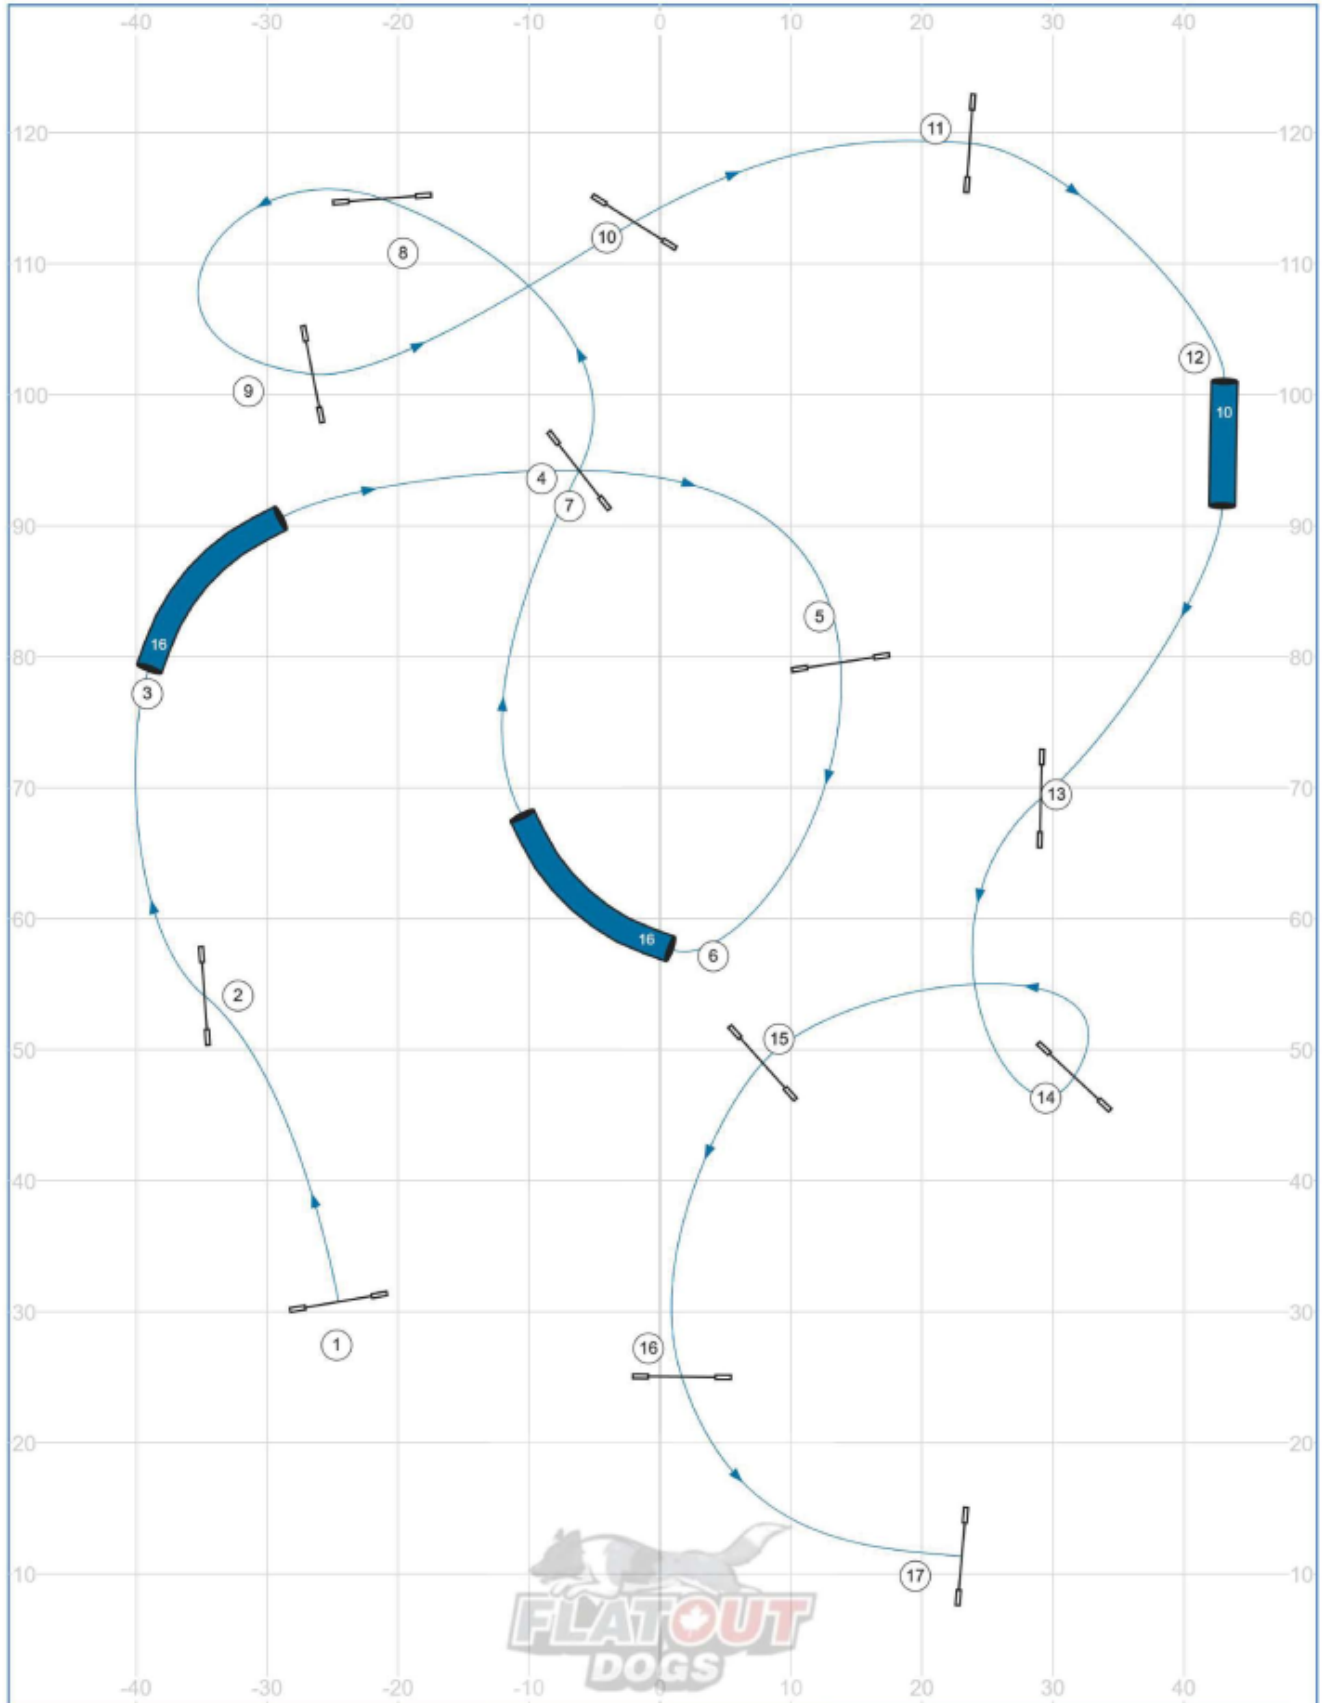

Path length (ft): 596.6

Course map is only an approximation - UKI Event

www.smarteragility.com

© Joe Boudreau - www.flatoutdogs.com

7 - Riverside K9 - Master Series Jumping - May 30, 2026 - Designer: Joe Boudreau - Judge: Valori

Path length (ft): 623.5

Course map is only an approximation - UKI Event

www.smarteragility.com

© Joe Boudreau - www.flatoutdogs.com

8 - Riverside K9 - BN Speedstakes - May 30, 2026 - Designer: Joe Boudreau - Judge: Valori Duff

Path length (ft): 454.4

Course map is only an approximation - UKI Event

www.smarteragility.com

© Joe Boudreau - www.flatoutdogs.com

9 - Riverside K9 - SC Speedstakes - May 30, 2026 - Designer: Joe Boudreau - Judge: Valori Duff

Path length (ft): 483.5
Course map is only an approximation - UKI Event

www.smarteragility.com
© Joe Boudreau - www.flatoutdogs.com