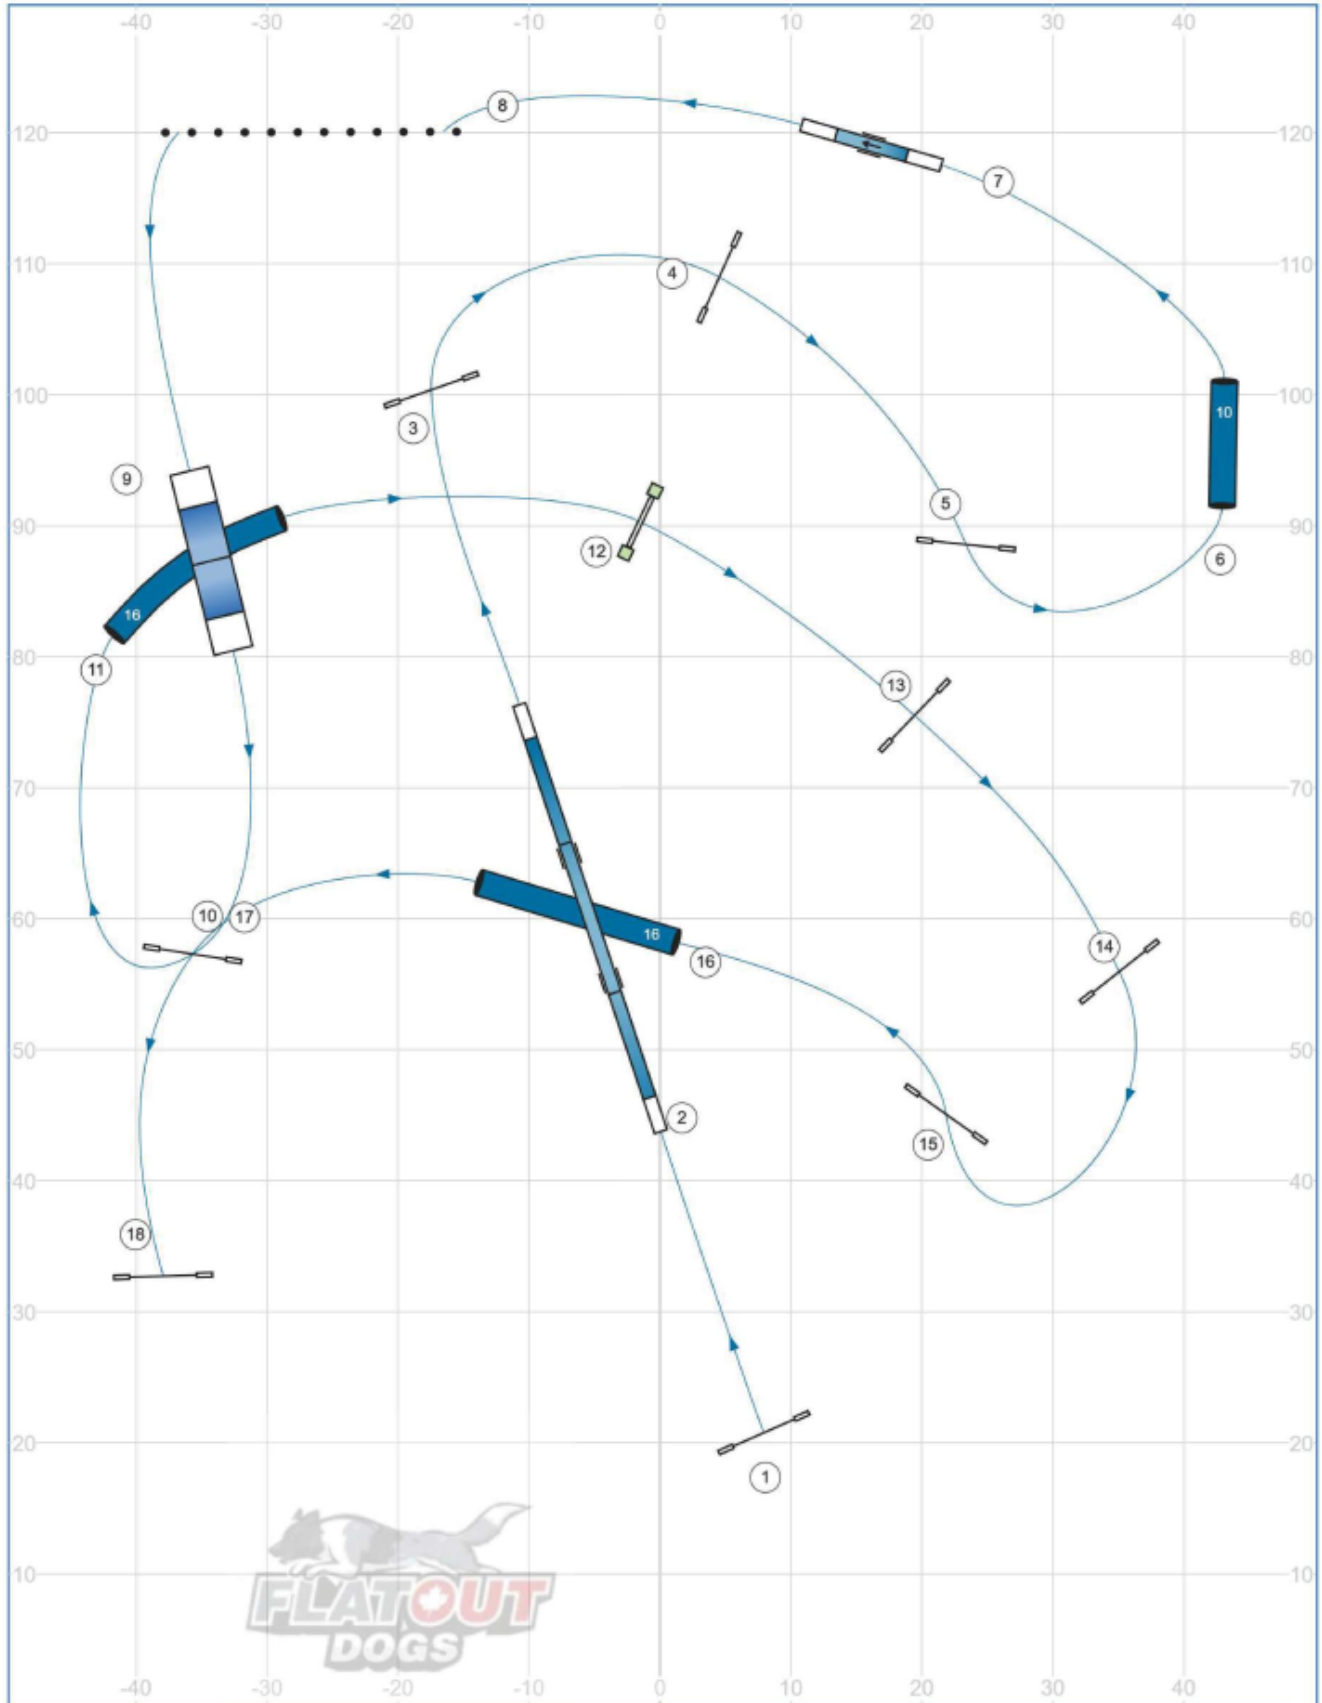

25 points

Path length (ft): 88 | 124.4

Course map is only an approximation - UKI Event

www.smarteragility.com

© Joe Boudreau - www.flatoutdogs.com

2 - Riverside K9 - B/N Agility - May 30, 2026 - Designer: Joe Boudreau - Judge: Valori Duff

Path length (ft): 586.1

Course map is only an approximation - UKI Event

www.smarteragility.com

© Joe Boudreau - www.flatoutdogs.com

3 - Riverside K9 - S/C Agility - May 30, 2026 - Designer: Joe Boudreau - Judge: Valori Duff

Path length (ft): 594
Course map is only an approximation - UKI Event

www.smarteragility.com
© Joe Boudreau - www.flatoutdogs.com

4 - Riverside K9 - Masters Agility - May 30, 2026 - Designer: Joe Boudreau - Judge: Valori Duff