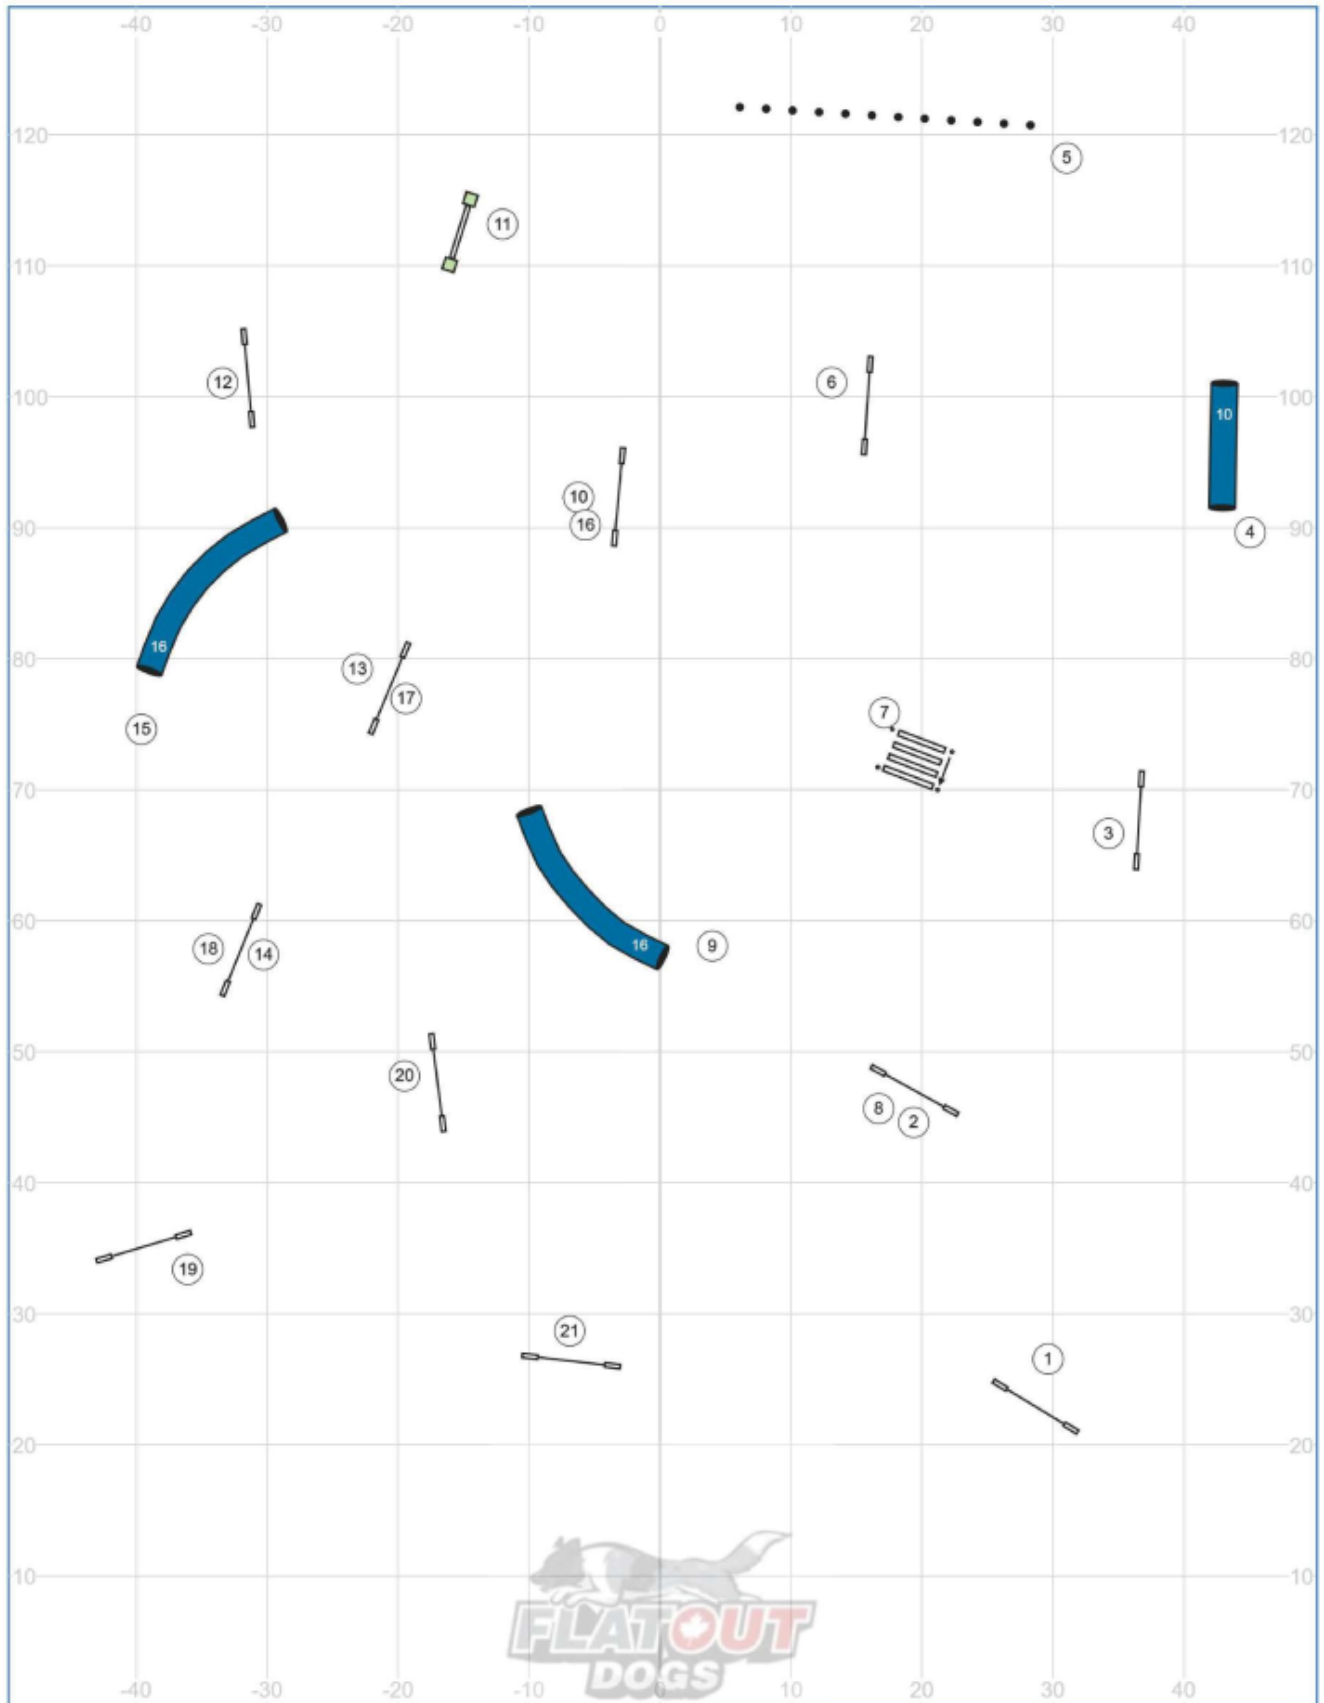

Path length (ft): 515
 Course map is only an approximation - UKI Event

www.smarteragility.com
 © Joe Boudreau - www.flatoutdogs.com

6 - Riverside K9 - SC Jumping - May 30, 2026 - Designer: Joe Boudreau - Judge: Valori Duff

Path length (ft): 596.6

Course map is only an approximation - UKI Event

www.smarteragility.com

© Joe Boudreau - www.flatoutdogs.com

7 - Riverside K9 - Master Series Jumping - May 30, 2026 - Designer: Joe Boudreau - Judge: Valori