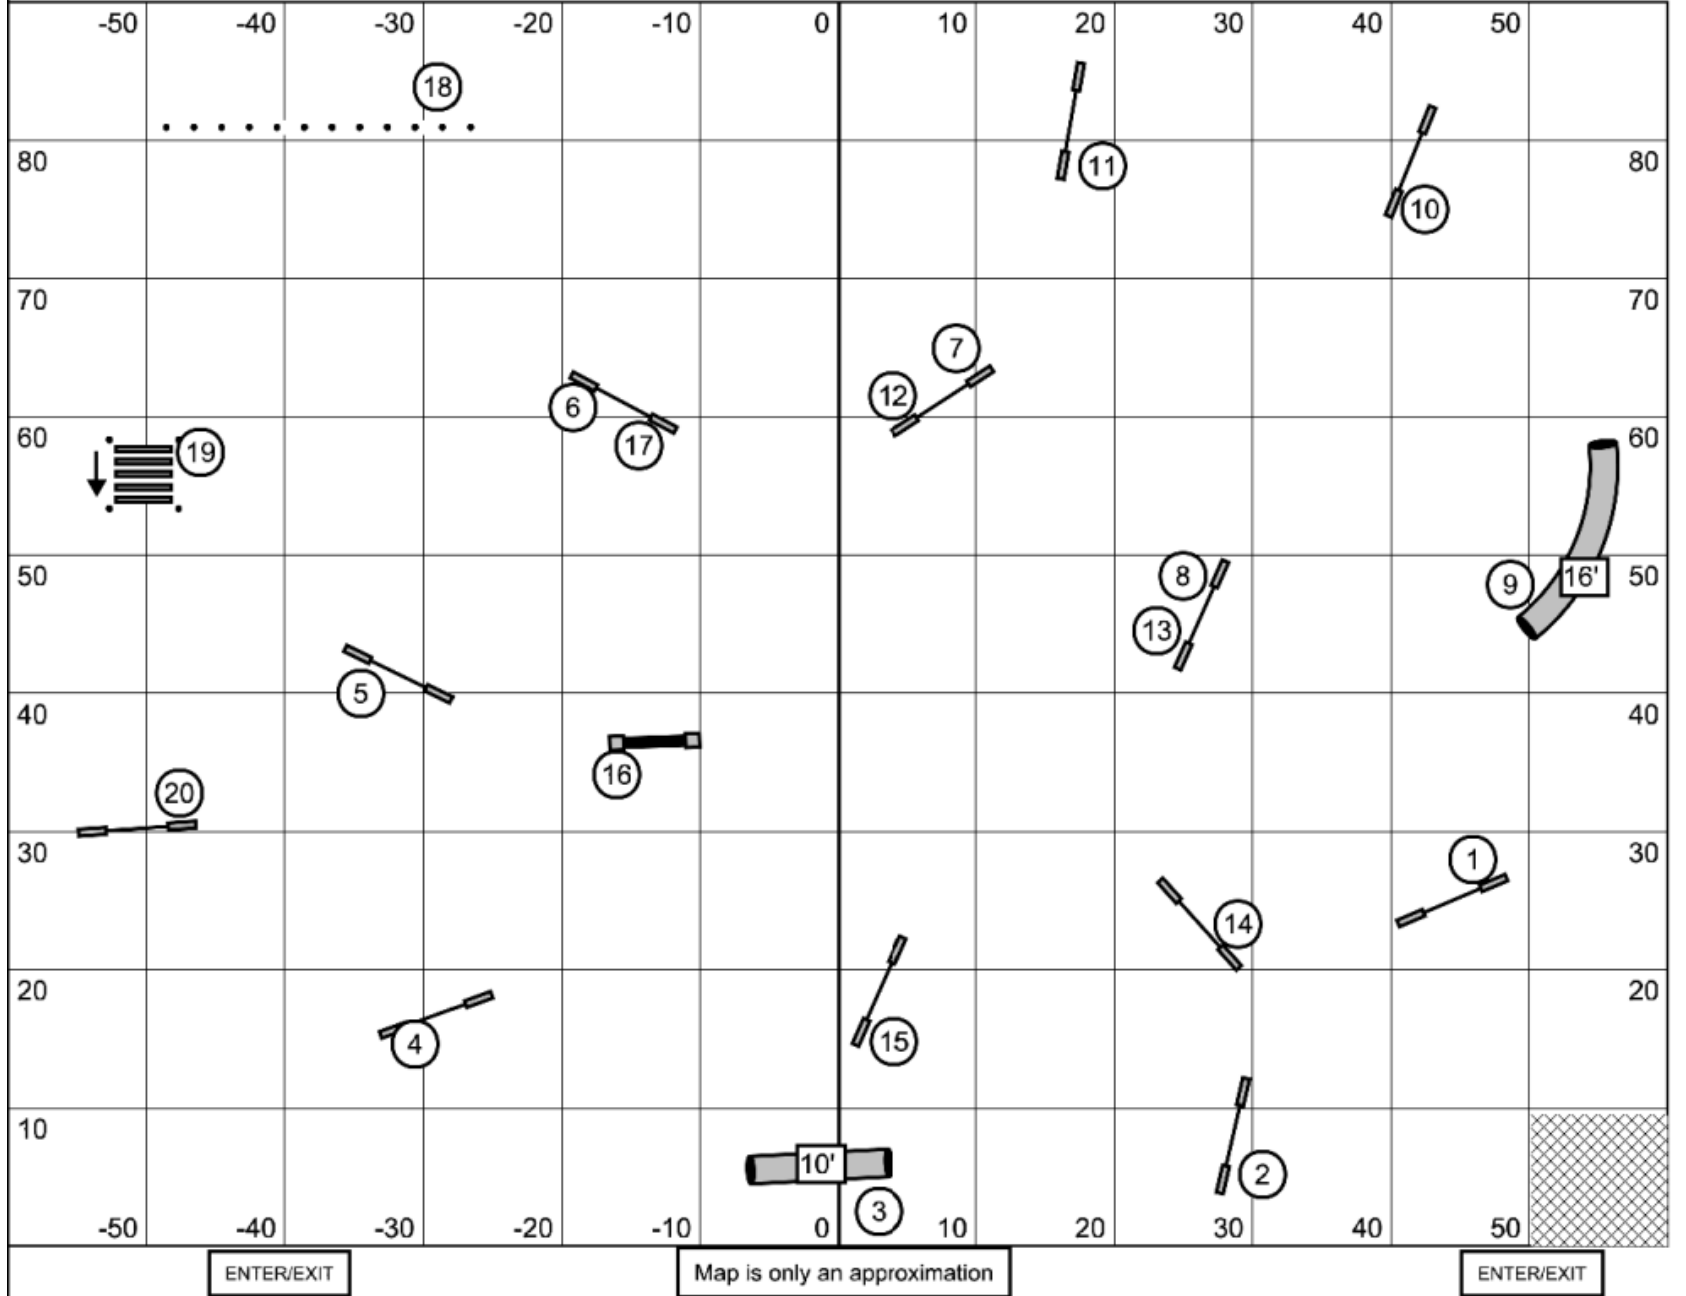

Steeplechase Dash Challenge - Speedstakes Jumping Round 2
Premier UKI Jersey Devil DASH Tournament -- May 30, 2026 -- Mike Murphy