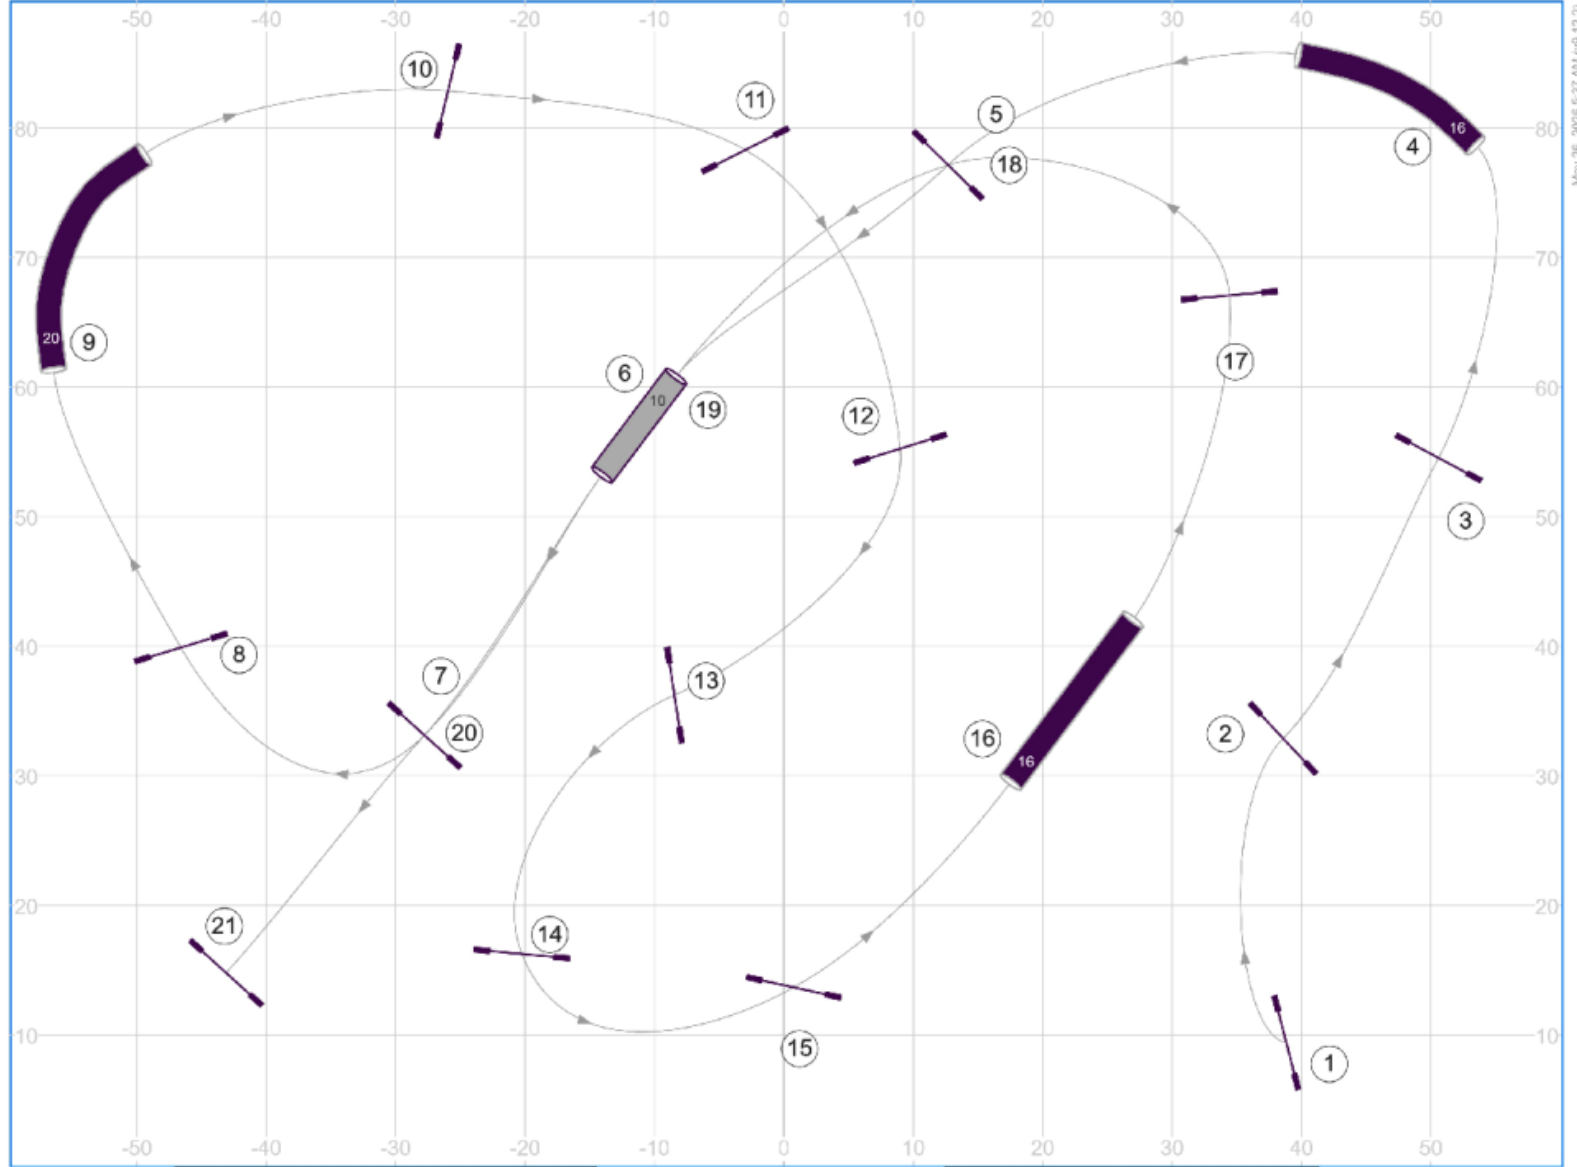

7 Jersey Devil DASH 30 May 2026 Steeplechase DASH Challenge RD 1 Speedstakes

May 26, 2026 5:33 AM (v0.12.2)

Path length (ft): 548.9 Designed and Judged by: Derek Hall

Course map is an approximation www.smarteragility.com

8 Jersey Devil DASH 30 May 2026 Steeplechase DASH Challenge RD 3 Steeplechase

May 26, 2026 5:39 AM (v0.12.2)

Path length (ft): 652.5 **Designed and Judged by: Derek Hall**

Course map is an approximation www.smarteragility.com

9 Jersey Devil DASH 30 May 2026 Steeplechase DASH Challenge FINAL

May 26, 2026 5:37 AM (v0.12.2)

Path length (ft): 578.1 **Designed and Judged by: Derek Hall**

Course map is an approximation www.smarteragility.com