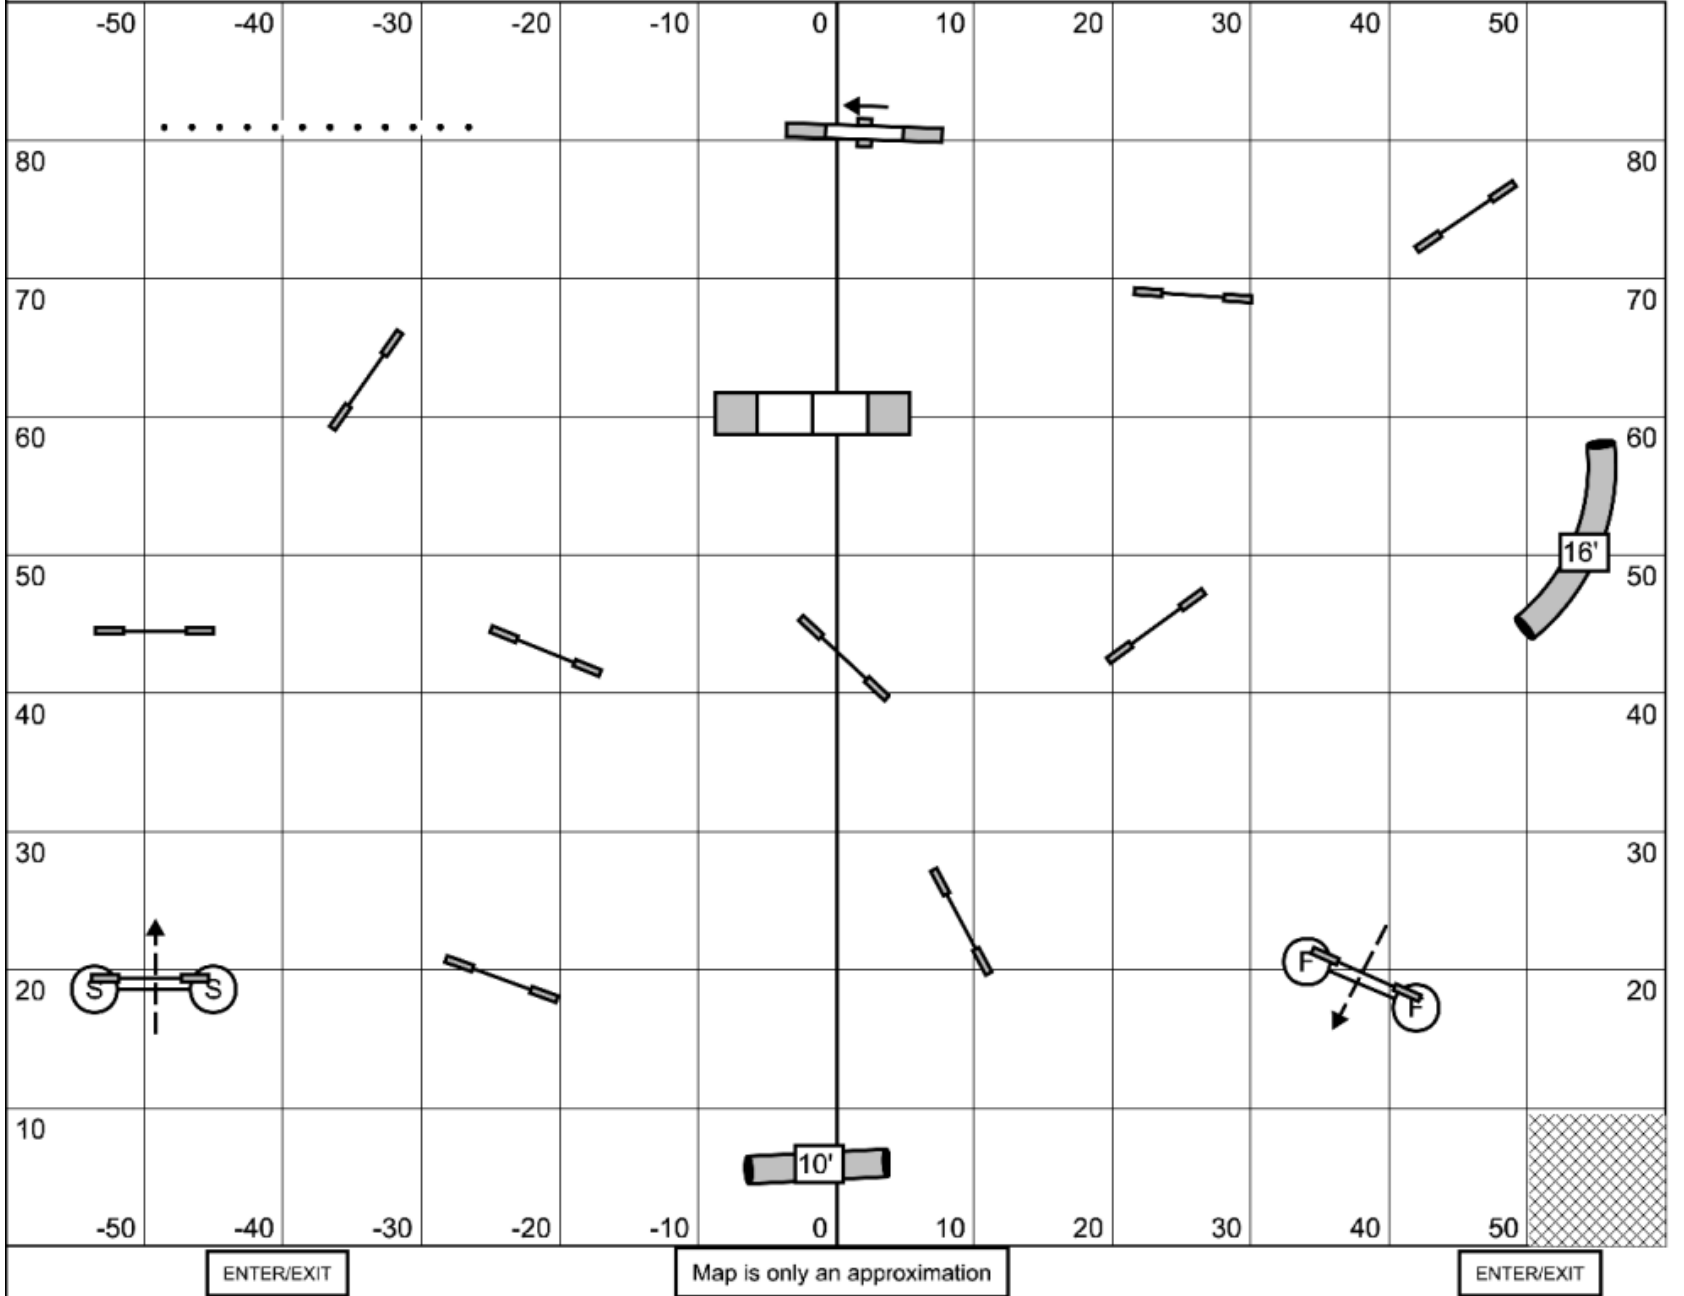

Combined Gamblers
Premier UKI Jersey Devil DASH Tournament -- May 30, 2026 -- Mike Murphy