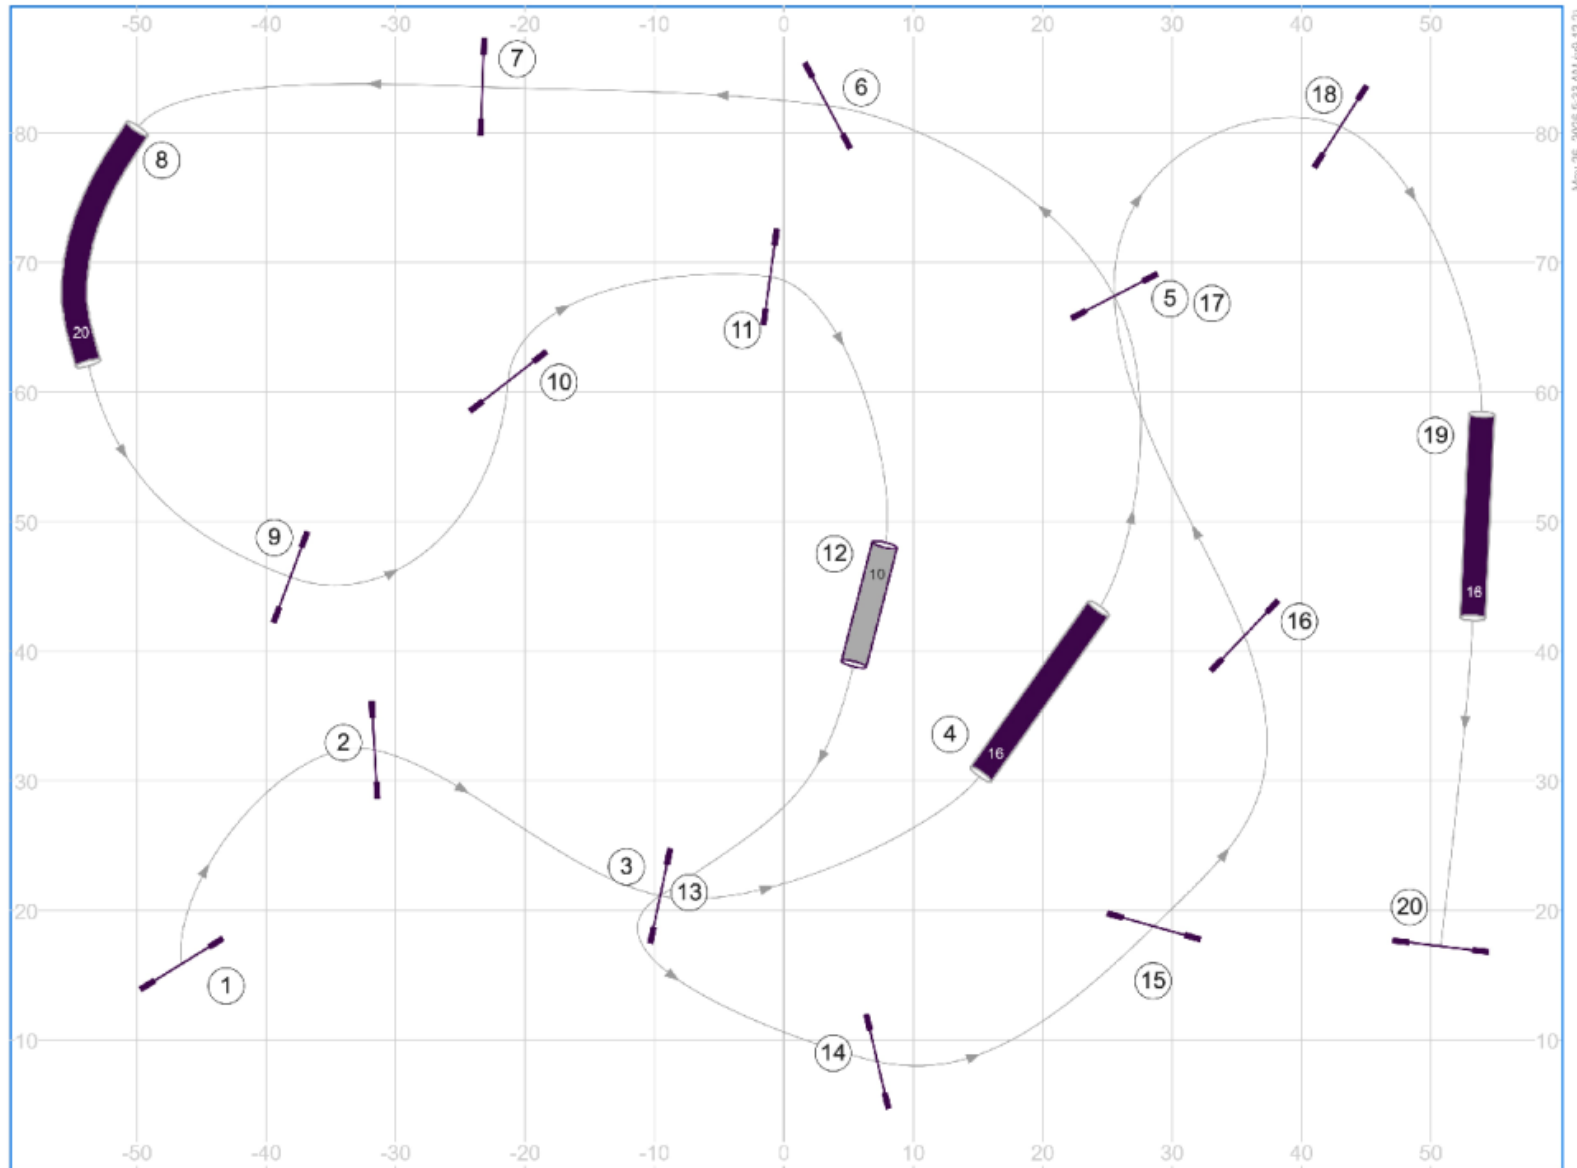

7 Jersey Devil DASH 30 May 2026 Steeplechase DASH Challenge RD 1 Speedstakes

May 26, 2026 5:33 AM (v0.12.2)

Path length (ft): 548.9 Designed and Judged by: Derek Hall

Course map is an approximation www.smarteragility.com

8 Jersey Devil DASH 30 May 2026 Steeplechase DASH Challenge RD 3 Steeplechase

May 26, 2026 5:39 AM (v0.12.2)

Path length (ft): 652.5 **Designed and Judged by: Derek Hall**

Course map is an approximation www.smarteragility.com

9 Jersey Devil DASH 30 May 2026 Steeplechase DASH Challenge FINAL

May 26, 2026 5:37 AM (v0.12.2)

Path length (ft): 578.1 **Designed and Judged by: Derek Hall**

Course map is an approximation www.smarteragility.com