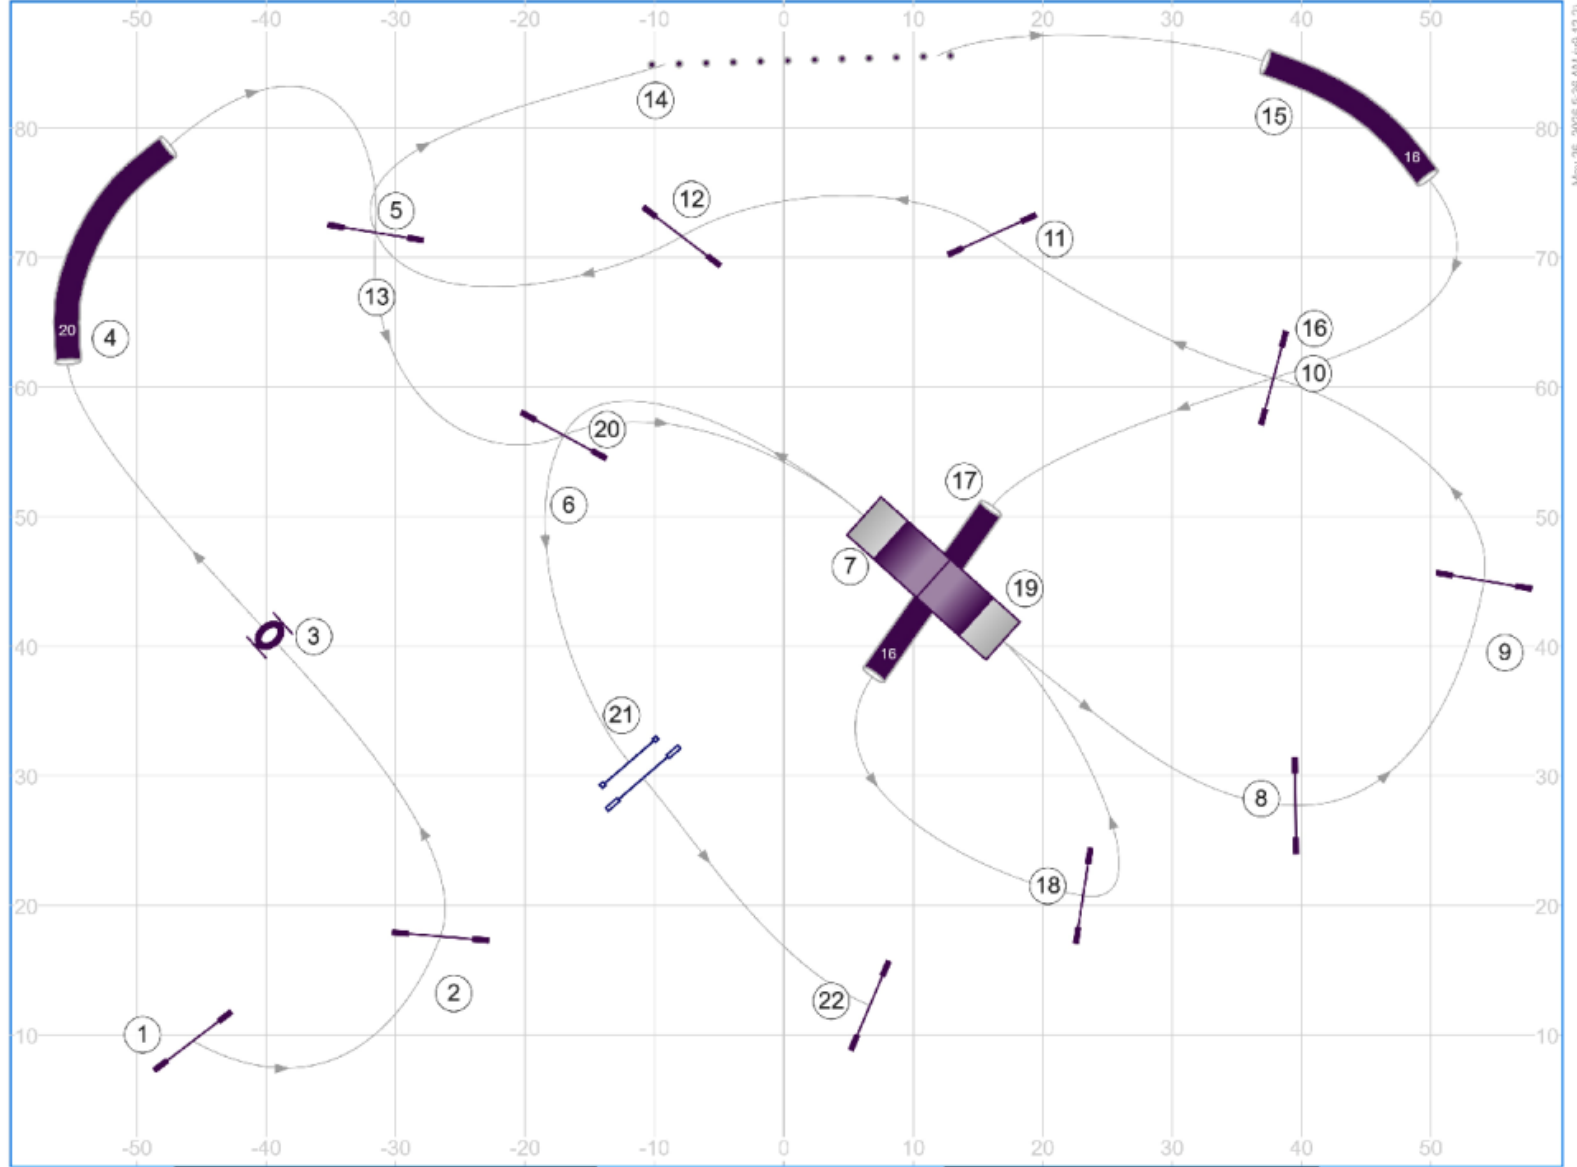

7 Jersey Devil DASH 30 May 2026 Steeplechase DASH Challenge RD 1 Speedstakes

May 26, 2026 5:33 AM (v0.12.2)

Path length (ft): 548.9 Designed and Judged by: Derek Hall

Course map is an approximation www.smarteragility.com

8 Jersey Devil DASH 30 May 2026 Steeplechase DASH Challenge RD 3 Steeplechase

May 26, 2026 5:39 AM (v0.12.2)

Path length (ft): 652.5 **Designed and Judged by: Derek Hall**

Course map is an approximation www.smarteragility.com

9 Jersey Devil DASH 30 May 2026 Steeplechase DASH Challenge FINAL

May 26, 2026 5:37 AM (v0.12.2)

Path length (ft): 578.1 **Designed and Judged by: Derek Hall**

Course map is an approximation www.smarteragility.com