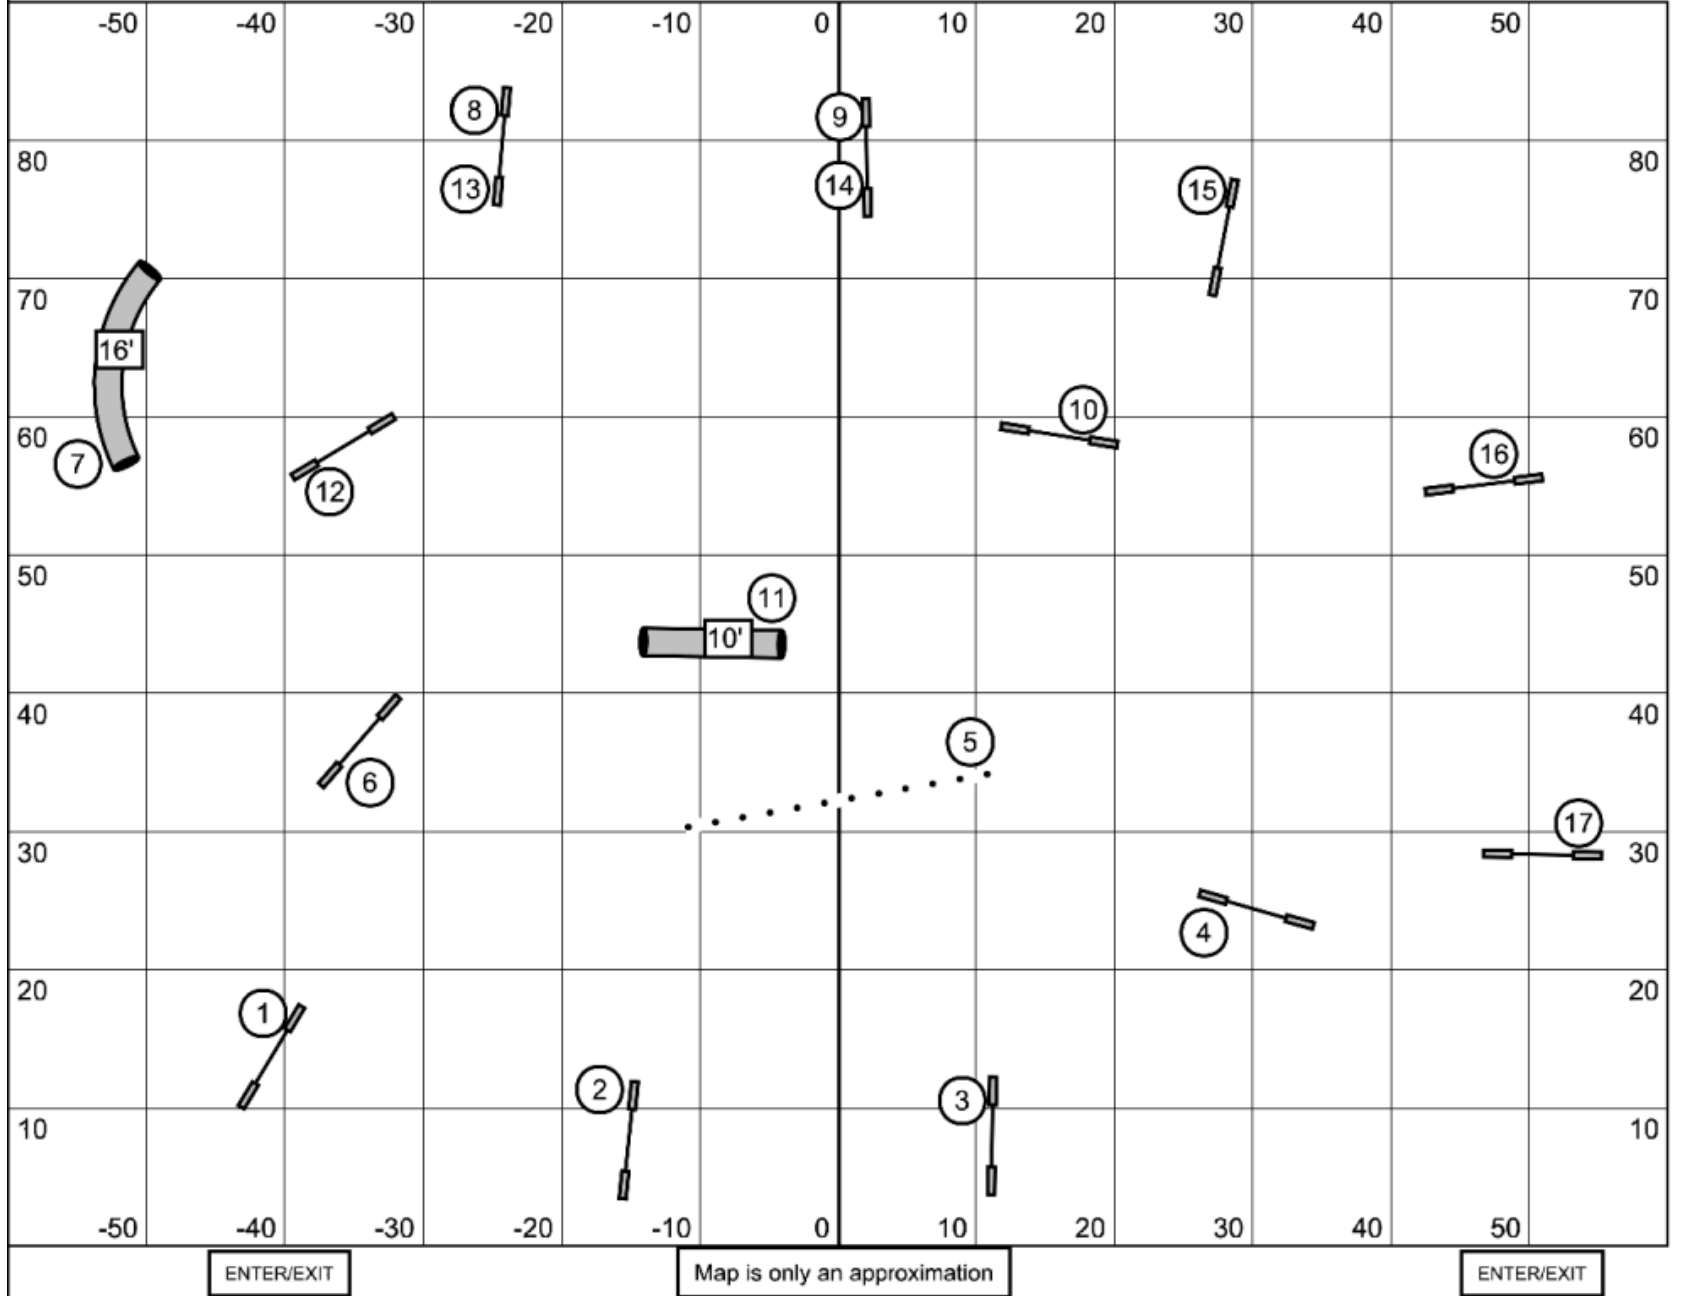

ENTER/EXIT

Map is only an approximation

ENTER/EXIT

Senior and Champion Jumping 1
Premier UKI Jersey Devil DASH Tournament -- May 29, 2026 -- Mike Murphy

ENTER/EXIT

Map is only an approximation

ENTER/EXIT

Beginner and Novice Jumping 1
Premier UKI Jersey Devil DASH Tournament -- May 29, 2026 -- Mike Murphy

ENTER/EXIT

Map is only an approximation

ENTER/EXIT

1 Jersey Devil DASH 29 May 2026 Beginner/Novice Gamblers

May '26, 2026 11:30 PM (v6.12.2)

Path length (ft): 78.3 | Designed and Judged by: Derek Hall

25s opening
closing times:
14s 24/22/20
15s 16/12/8
15s 20s/16s
16s 12s/8s/4s

Course map is an approximation | www.smarteragility.com

Jumps 1 pt
Tunnels 2 pts
Teeter 3 pts
A-frame 4 pts
Weaves and DW 5 pts

Closing
10 pt: White circles
15 pt: Grey circles

No back to back contact, no contact to contact
no consecutive closing obstacles in opening
All obstacles bi-directional in opening.
Must start with finish jump in correct direction
and end with finish jump in correct direction.
Start and Finish live at all times.