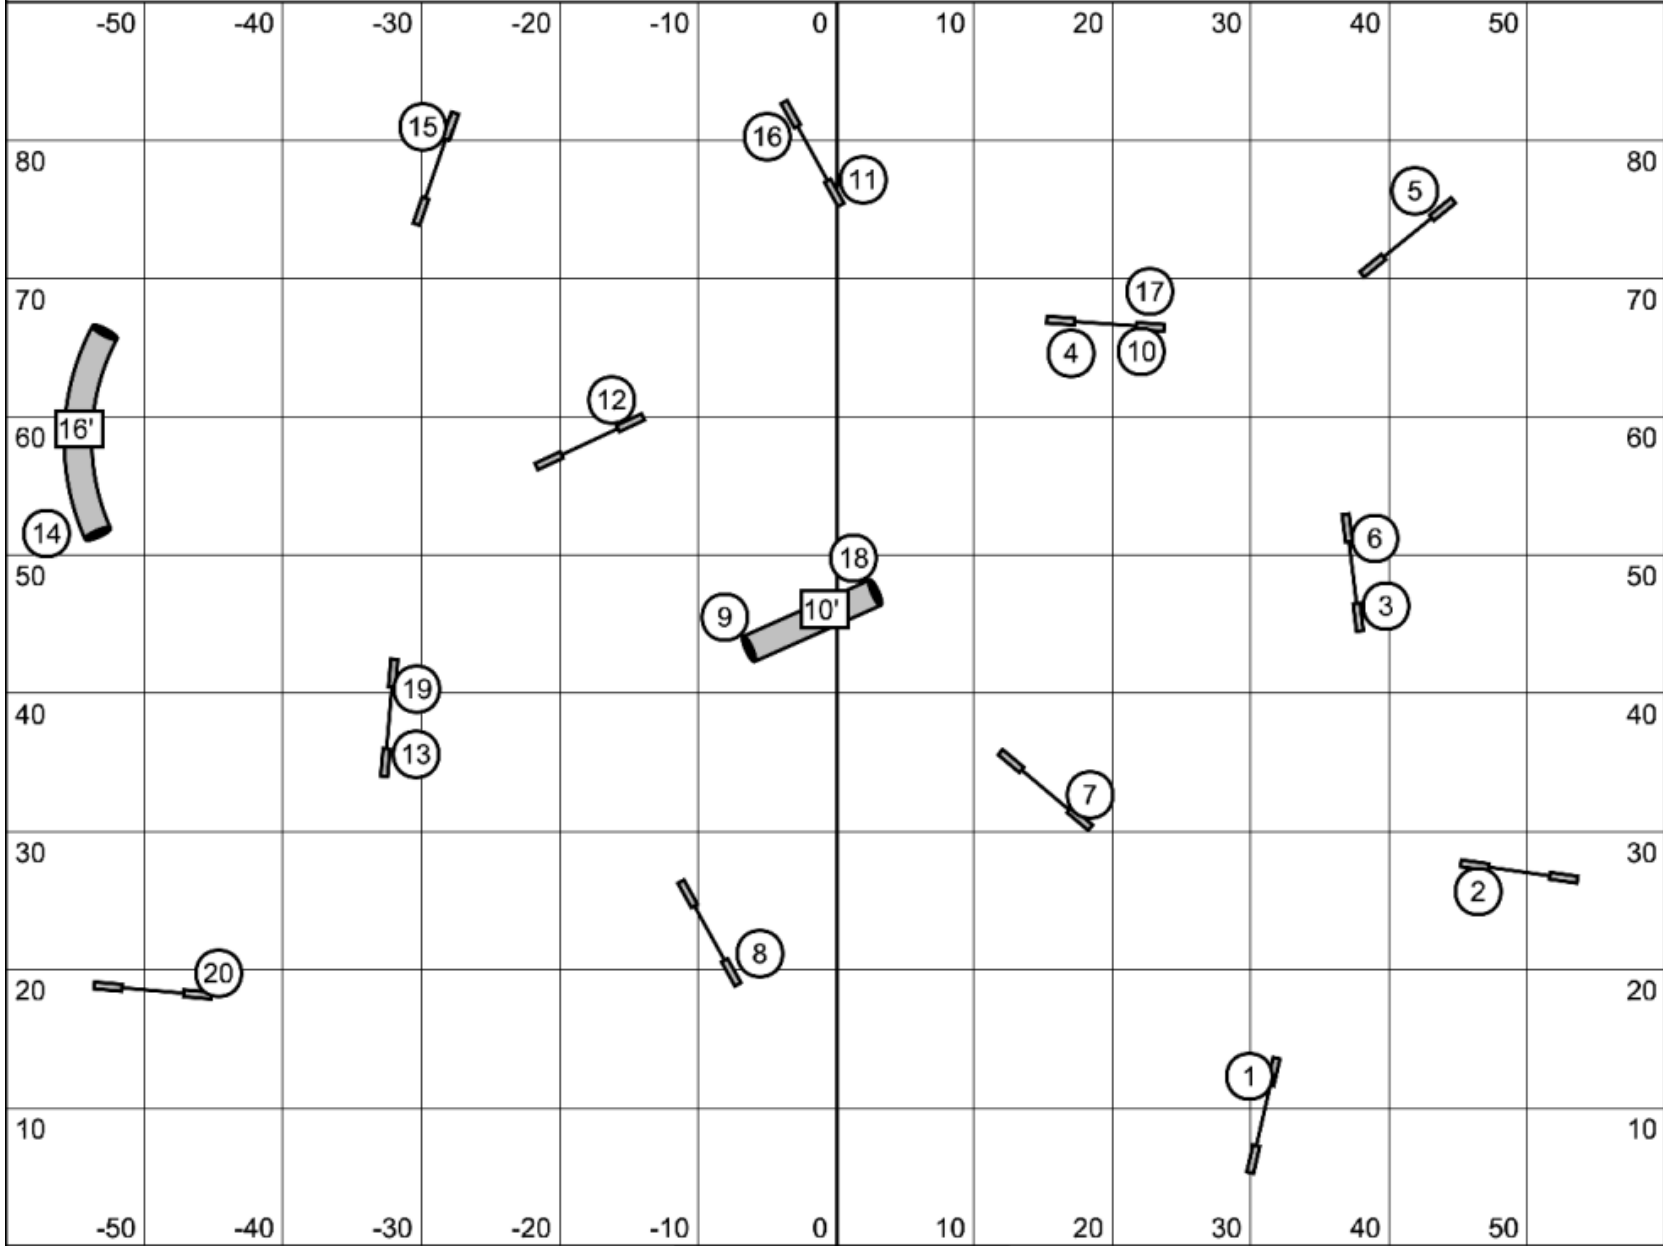

Senior and Champion Speedstakes
Premier UKI Jersey Devil DASH Tournament -- May 29, 2026 -- Mike Murphy

ENTER/EXIT

Map is only an approximation

ENTER/EXIT