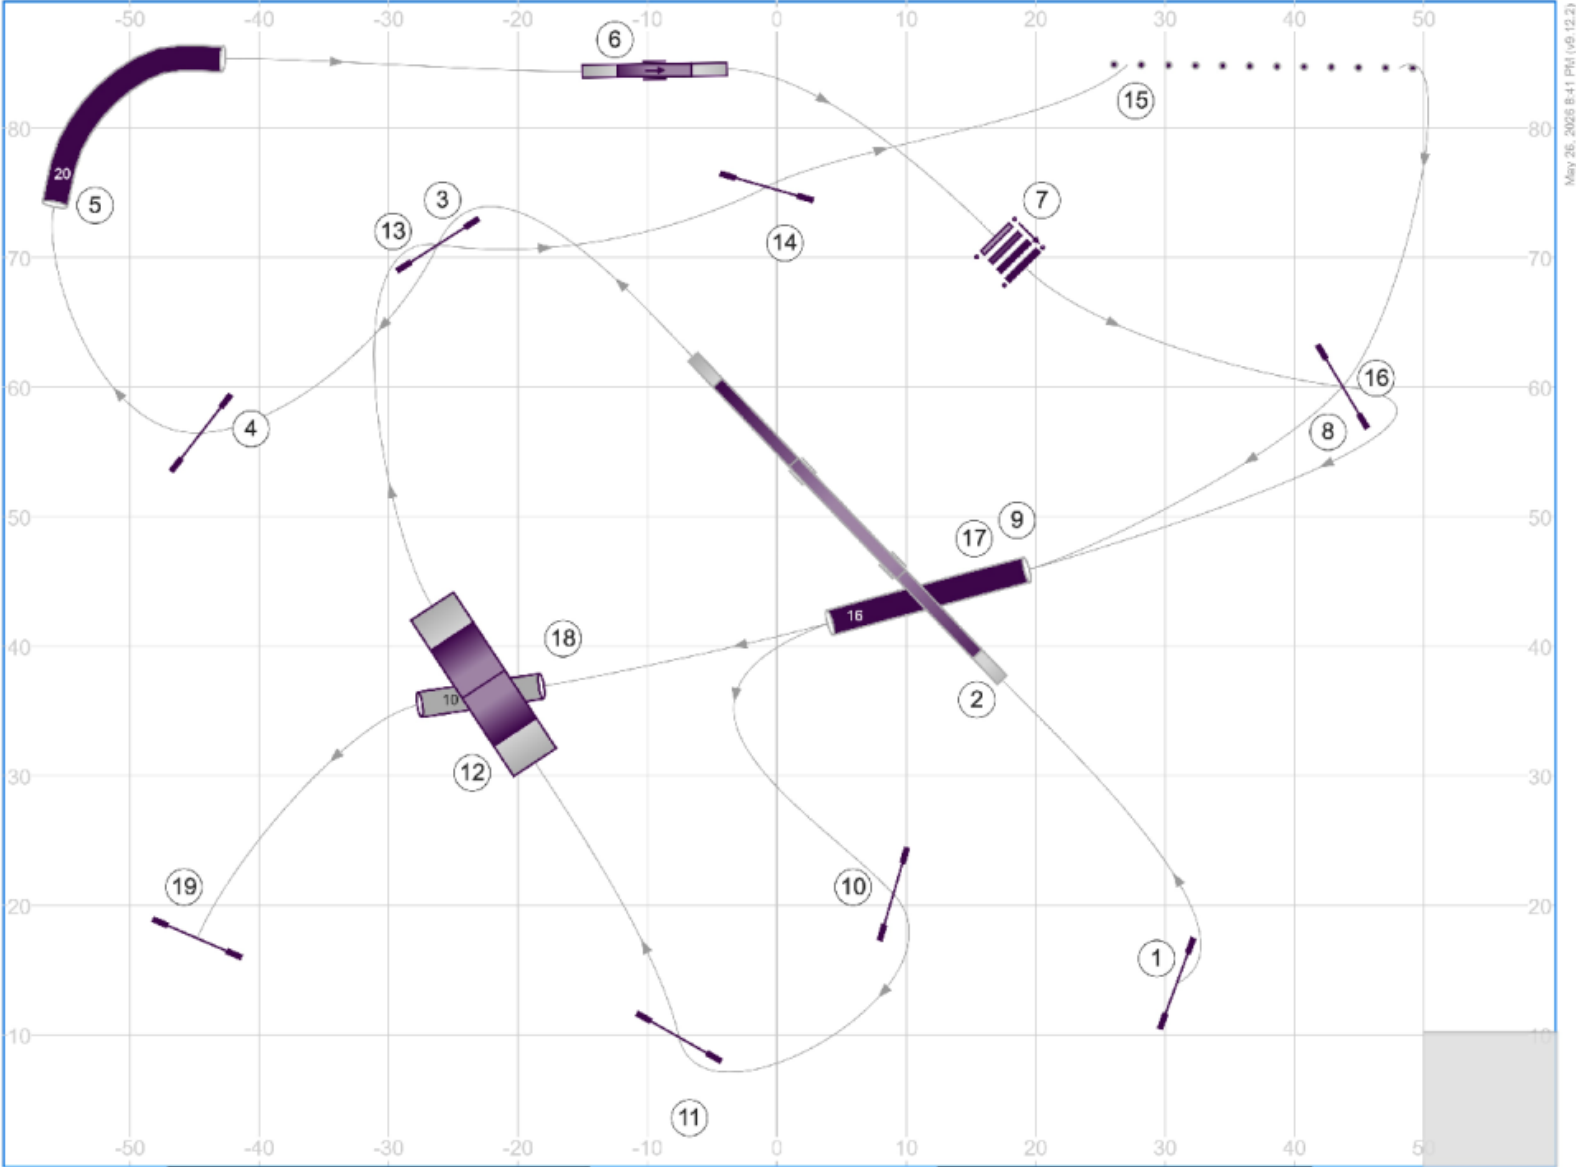

Course map is an approximation | www.smarteragility.com

Jumps 1 pt
Tunnels 2 pts
Teeter 3 pts
A-frame 4 pts
Weaves and DW 5 pts

Closing
10 pt: White circles
15 pt: Grey circles

No back to back contact, no contact to contact
no consecutive closing obstacles in opening
All obstacles bi-directional in opening.
Must start with finish jump in correct direction
and end with finish jump in correct direction.
Start and Finish live at all times.

Jumps 1 pt
Tunnels 2 pts
Teeter 3 pts
A-frame 4 pts
Weaves and DW 5 pts

Closing
10 pt: White circles
15 pt: Grey circles

No back to back contact, no contact to contact
no consecutive closing obstacles in opening
All obstacles bi-directional in opening.
Must start with finish jump in correct direction
and end with finish jump in correct direction.
Start and Finish live at all times.

5 Jersey Devil DASH 29 May 2026 Beginner/Novice Agility 2

May 26, 2026 8:40 PM (v6.12.2)

Path length (ft): 557.7

Designed and Judged by: Derek Hall

Course map is an approximation

www.smarteragility.com

6 Jersey Devil DASH 29 May 2026 Senior/Champion Agility 2

May 26, 2026 8:41 PM (v6.12.2)

Path length (ft): 645.9

Designed and Judged by: Derek Hall

Course map is an approximation

www.smarteragility.com