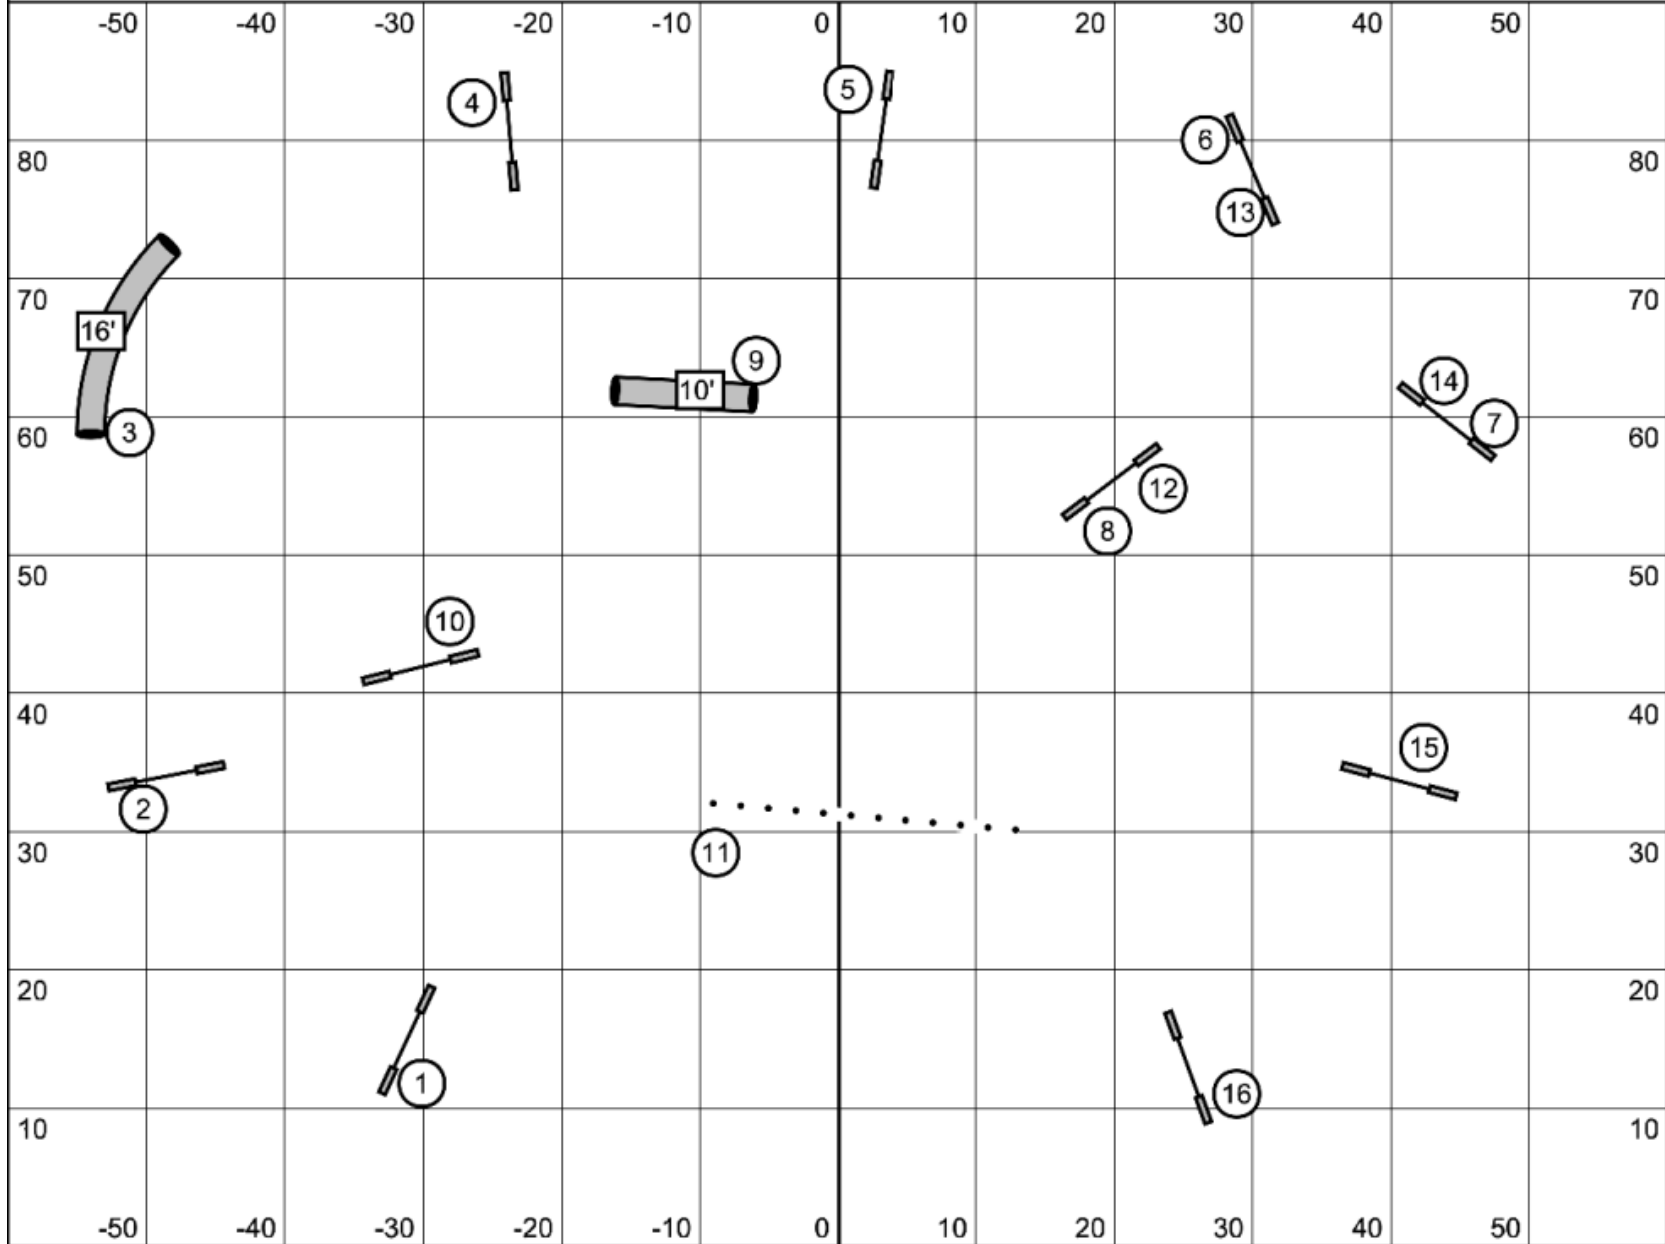

ENTER/EXIT

Map is only an approximation

ENTER/EXIT

1 Jersey Devil DASH 29 May 2026 Beginner/Novice Gamblers

May '26, 2026 11:30 PM (v6.12.2)

Path length (ft): 78.3 | Designed and Judged by: Derek Hall

25s opening
closing times:
14s 24/22/20
15s 16/12/8
15s 20s/16s
16s 12s/8s/4s

Course map is an approximation | www.smarteragility.com

Jumps 1 pt
Tunnels 2 pts
Teeter 3 pts
A-frame 4 pts
Weaves and DW 5 pts

Closing
10 pt: White circles
15 pt: Grey circles

No back to back contact, no contact to contact
no consecutive closing obstacles in opening
All obstacles bi-directional in opening.
Must start with finish jump in correct direction
and end with finish jump in correct direction.
Start and Finish live at all times.