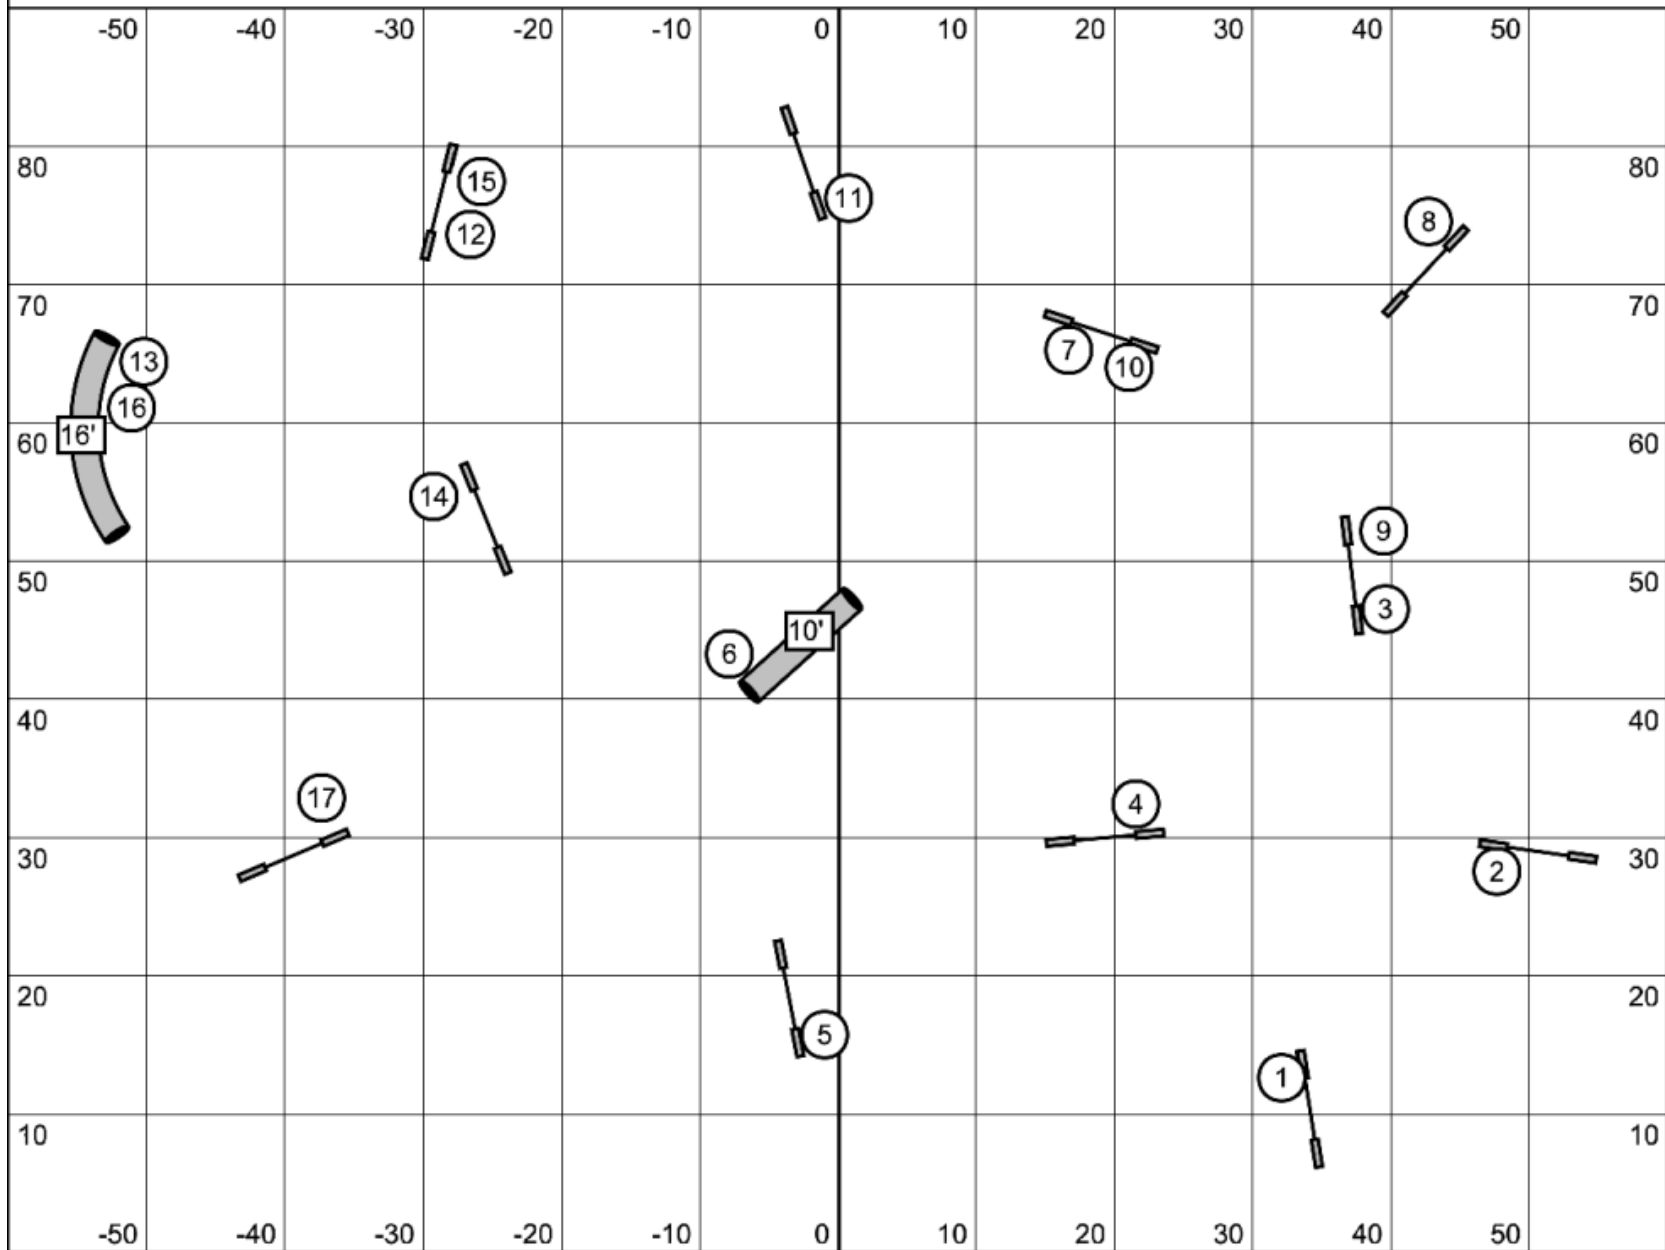

Beginner and Novice Speedstakes
Premier UKI Jersey Devil DASH Tournament -- May 29, 2026 -- Mike Murphy

ENTER/EXIT

Map is only an approximation

ENTER/EXIT