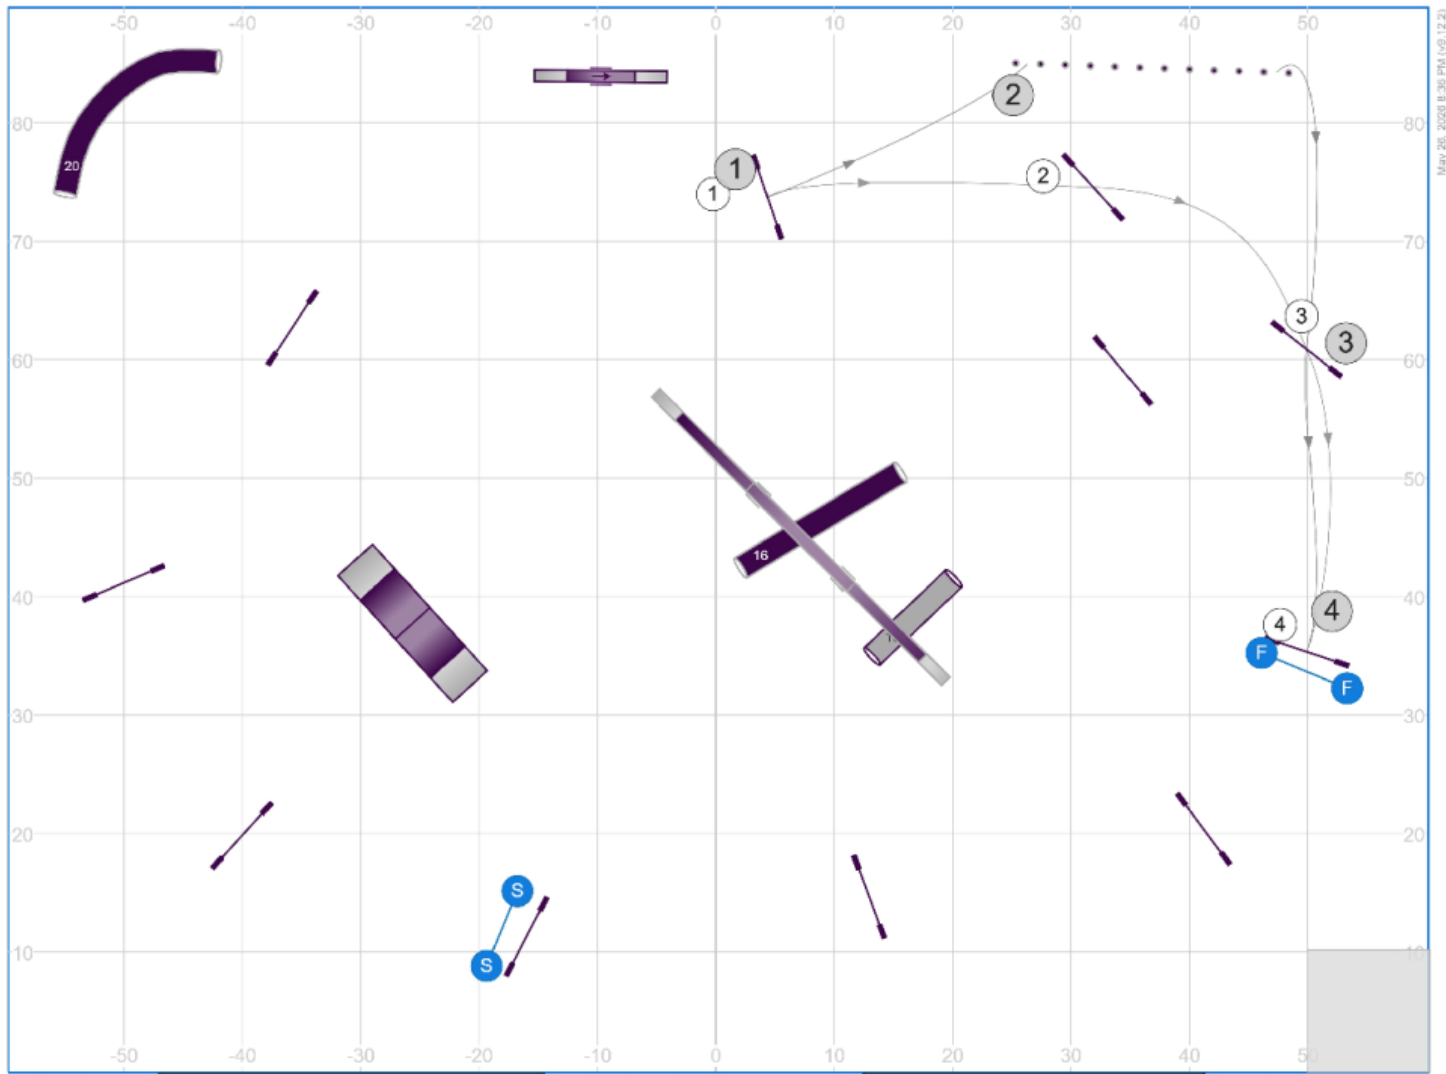

Senior and Champion Jumping 2
Premier UKI Jersey Devil DASH Tournament -- May 29, 2026 -- Mike Murphy

ENTER/EXIT

Map is only an approximation

ENTER/EXIT

Beginner and Novice Jumping 2
Premier UKI Jersey Devil DASH Tournament -- May 29, 2026 -- Mike Murphy

ENTER/EXIT

Map is only an approximation

ENTER/EXIT

1 Jersey Devil DASH 29 May 2026 Beginner/Novice Gamblers

May '26, 2026 11:30 PM (v6.12.2)

Path length (ft): 78.3 | Designed and Judged by: Derek Hall

25s opening
closing times:
14s 24/22/20
15s 16/12/8
15s 20s/16s
16s 12s/8s/4s

Course map is an approximation | www.smarteragility.com

Jumps 1 pt
Tunnels 2 pts
Teeter 3 pts
A-frame 4 pts
Weaves and DW 5 pts

Closing
10 pt: White circles
15 pt: Grey circles

No back to back contact, no contact to contact
no consecutive closing obstacles in opening
All obstacles bi-directional in opening.
Must start with finish jump in correct direction
and end with finish jump in correct direction.
Start and Finish live at all times.