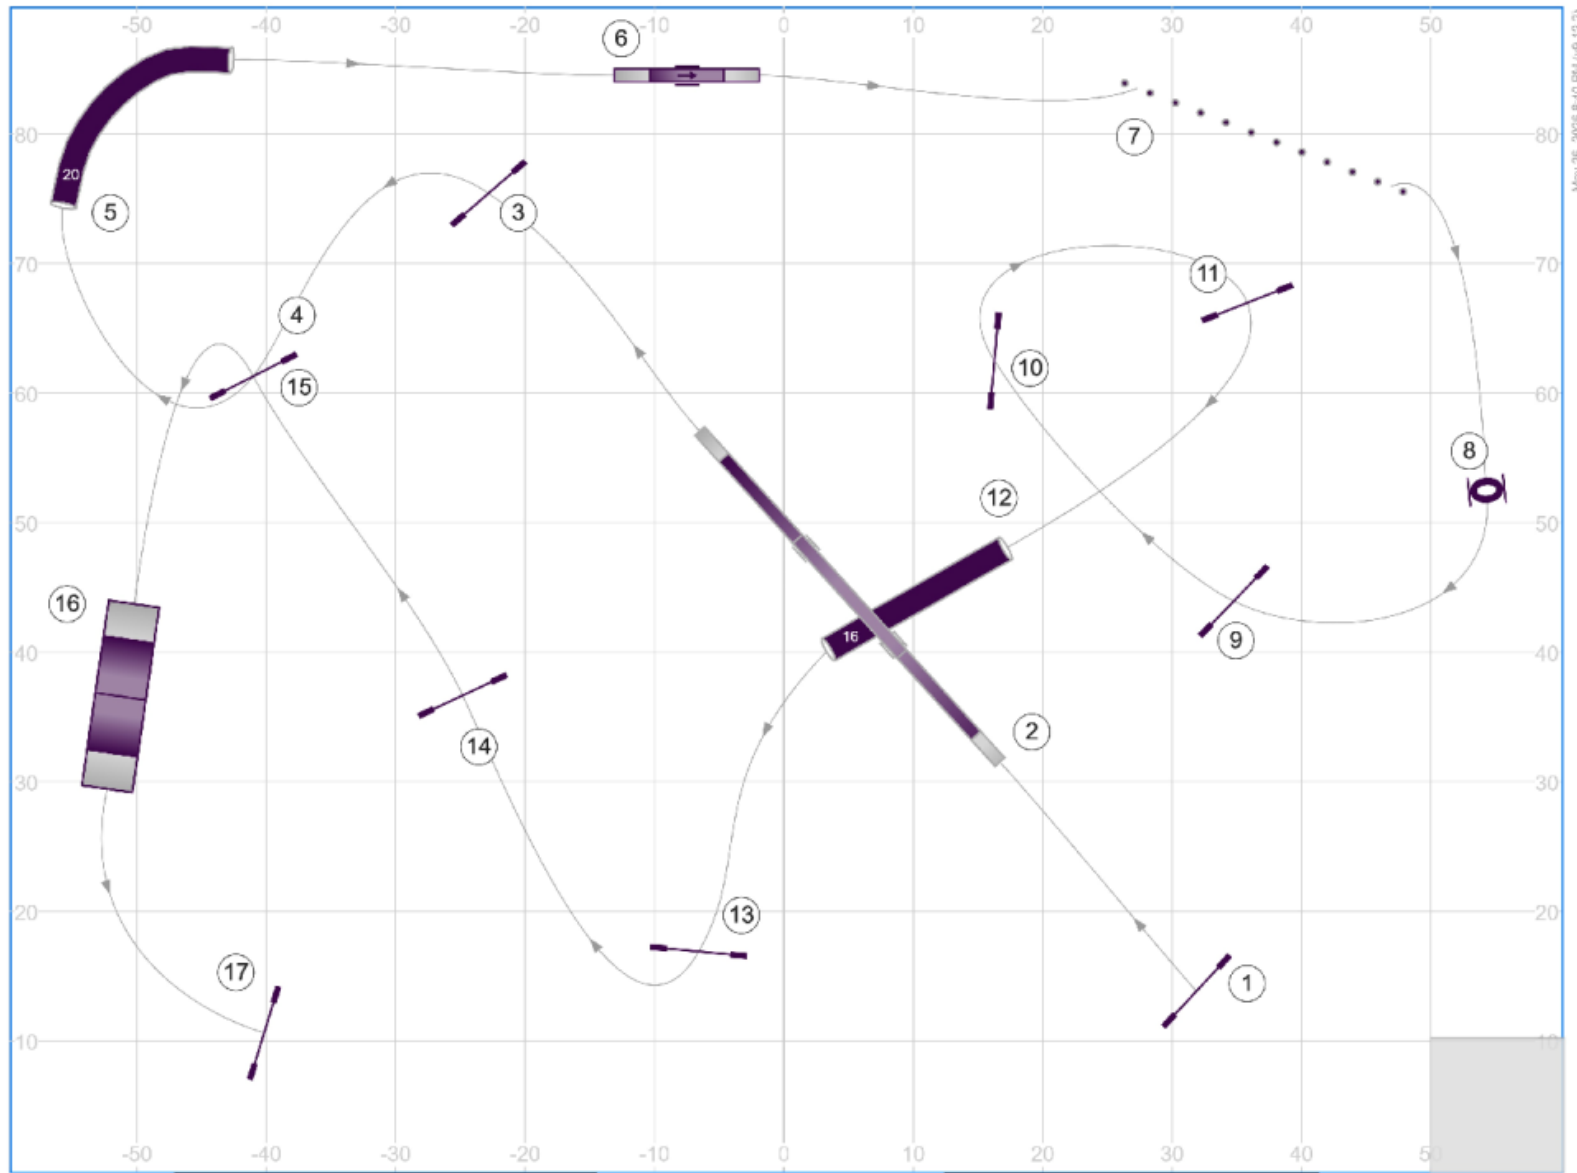

5 Jersey Devil DASH 29 May 2026 Beginner/Novice Agility 2

May 26, 2026 8:40 PM (v6.12.2)

Path length (ft): 557.7

Designed and Judged by: Derek Hall

Course map is an approximation

www.smarteragility.com