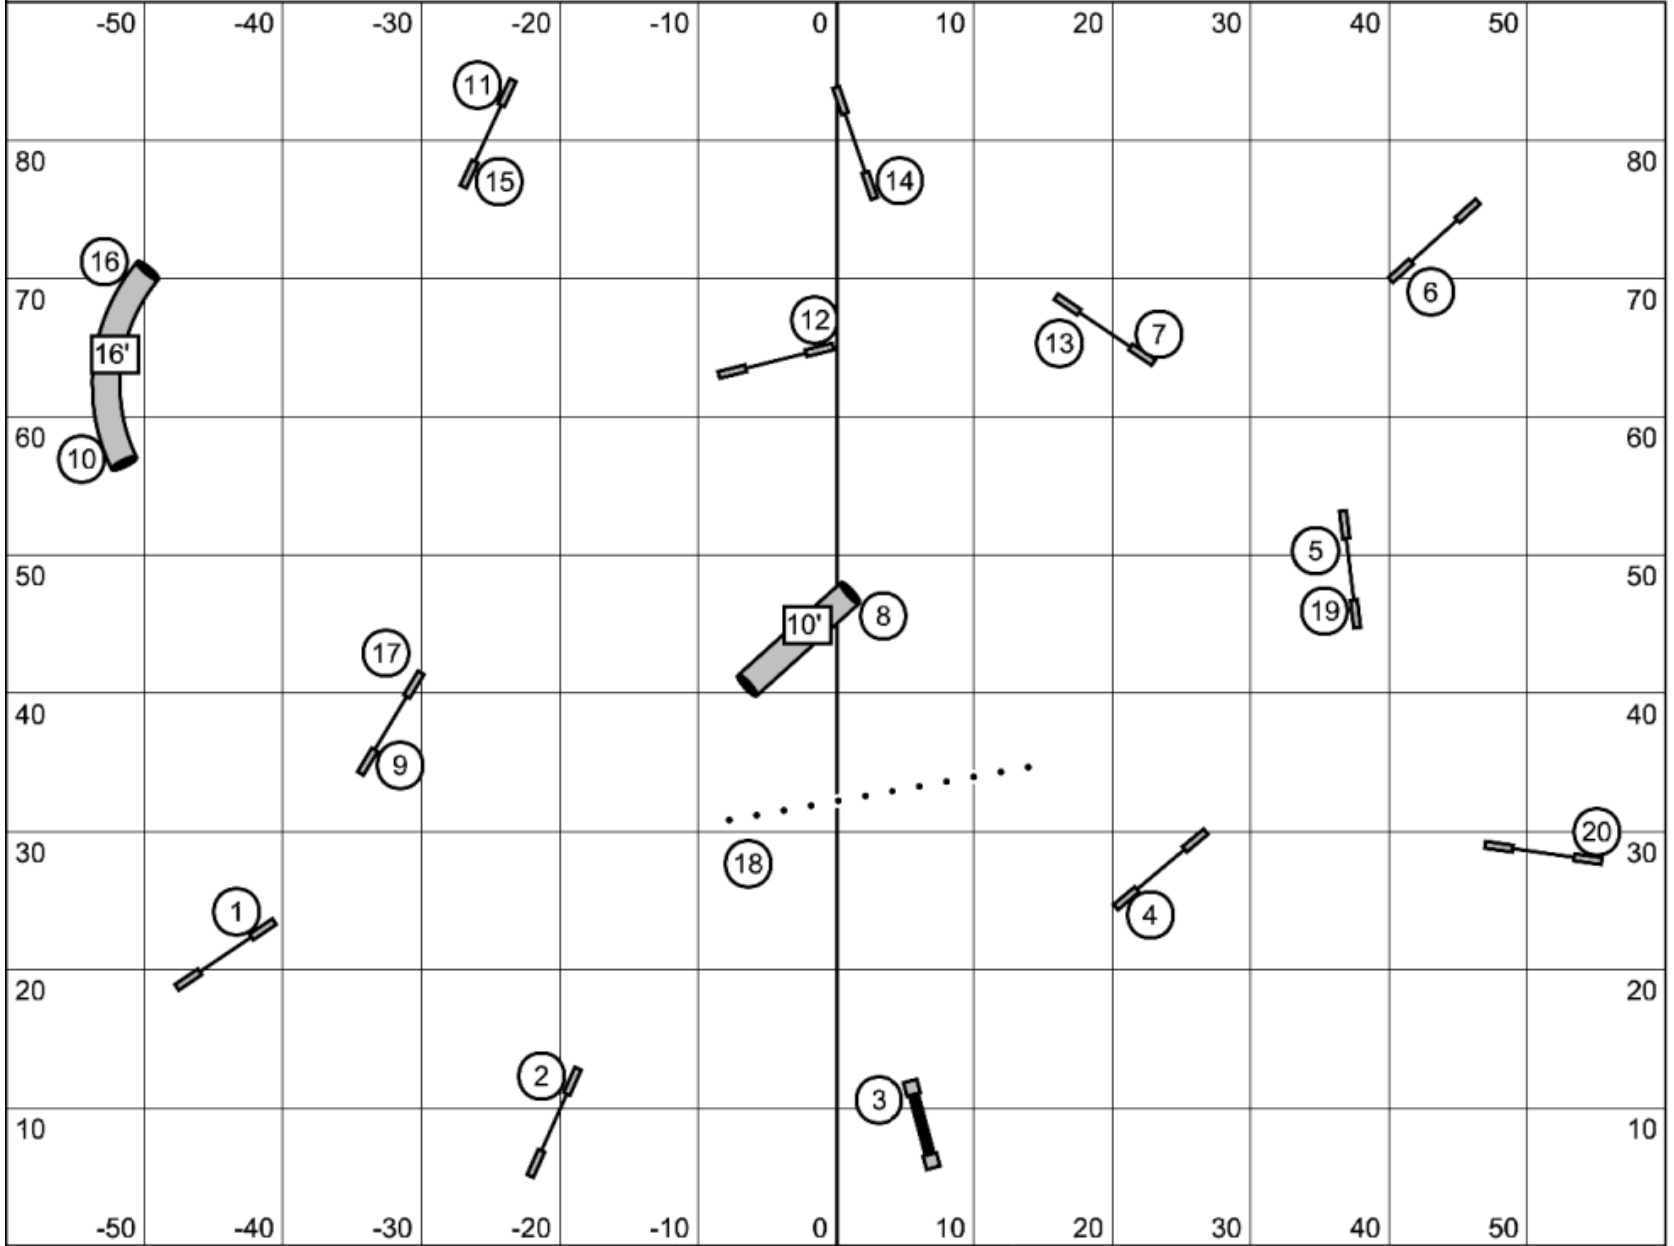

Senior and Champion Jumping 1
Premier UKI Jersey Devil DASH Tournament -- May 29, 2026 -- Mike Murphy

ENTER/EXIT

Map is only an approximation

ENTER/EXIT