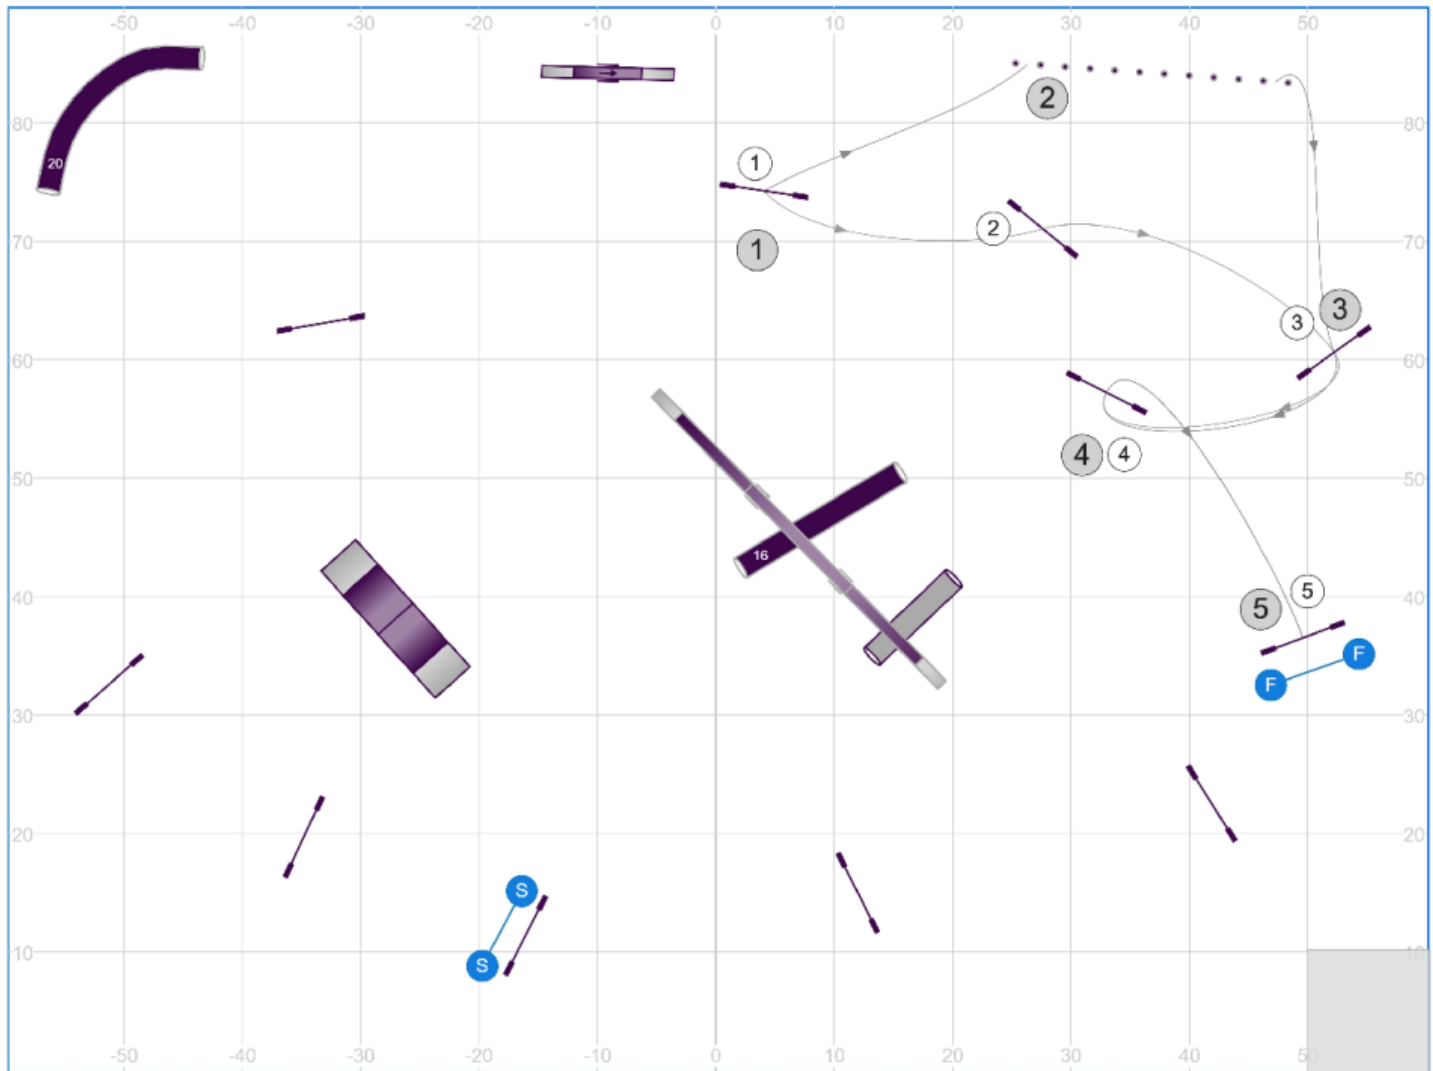

ENTER/EXIT

Map is only an approximation

ENTER/EXIT

1 Jersey Devil DASH 29 May 2026 Beginner/Novice Gamblers

May '26, 2026 11:30 PM (v6.12.2)

Path length (ft): 78.3 | Designed and Judged by: Derek Hall

25s opening
closing times:
14s 24/22/20
15s 16/12/8
15s 20s/16s
16s 12s/8s/4s

Course map is an approximation | www.smarteragility.com

Jumps 1 pt
Tunnels 2 pts
Teeter 3 pts
A-frame 4 pts
Weaves and DW 5 pts

Closing
10 pt: White circles
15 pt: Grey circles

No back to back contact, no contact to contact
no consecutive closing obstacles in opening
All obstacles bi-directional in opening.
Must start with finish jump in correct direction
and end with finish jump in correct direction.
Start and Finish live at all times.

2 Jersey Devil DASH 29 May 2026 Senior/Champion Gamblers

Path length (ft): 106.1 | 127

Designed and Judged by: Derek Hall

25s opening
closing times:
13s 24/22/20
14s 16/12/8
14s 20s/16s
15s 12s/8s/4s

Course map is an approximation www.smarteragility.com

Jumps 1 pt
Tunnels 2 pts
Teeter 3 pts
A-frame 4 pts
Weaves and DW 5 pts

Closing
10 pt: White circles
15 pt: Grey circles

No back to back contact, no contact to contact
no consecutive closing obstacles in opening
All obstacles bi-directional in opening.
Must start with finish jump in correct direction
and end with finish jump in correct direction.
Start and Finish live at all times.