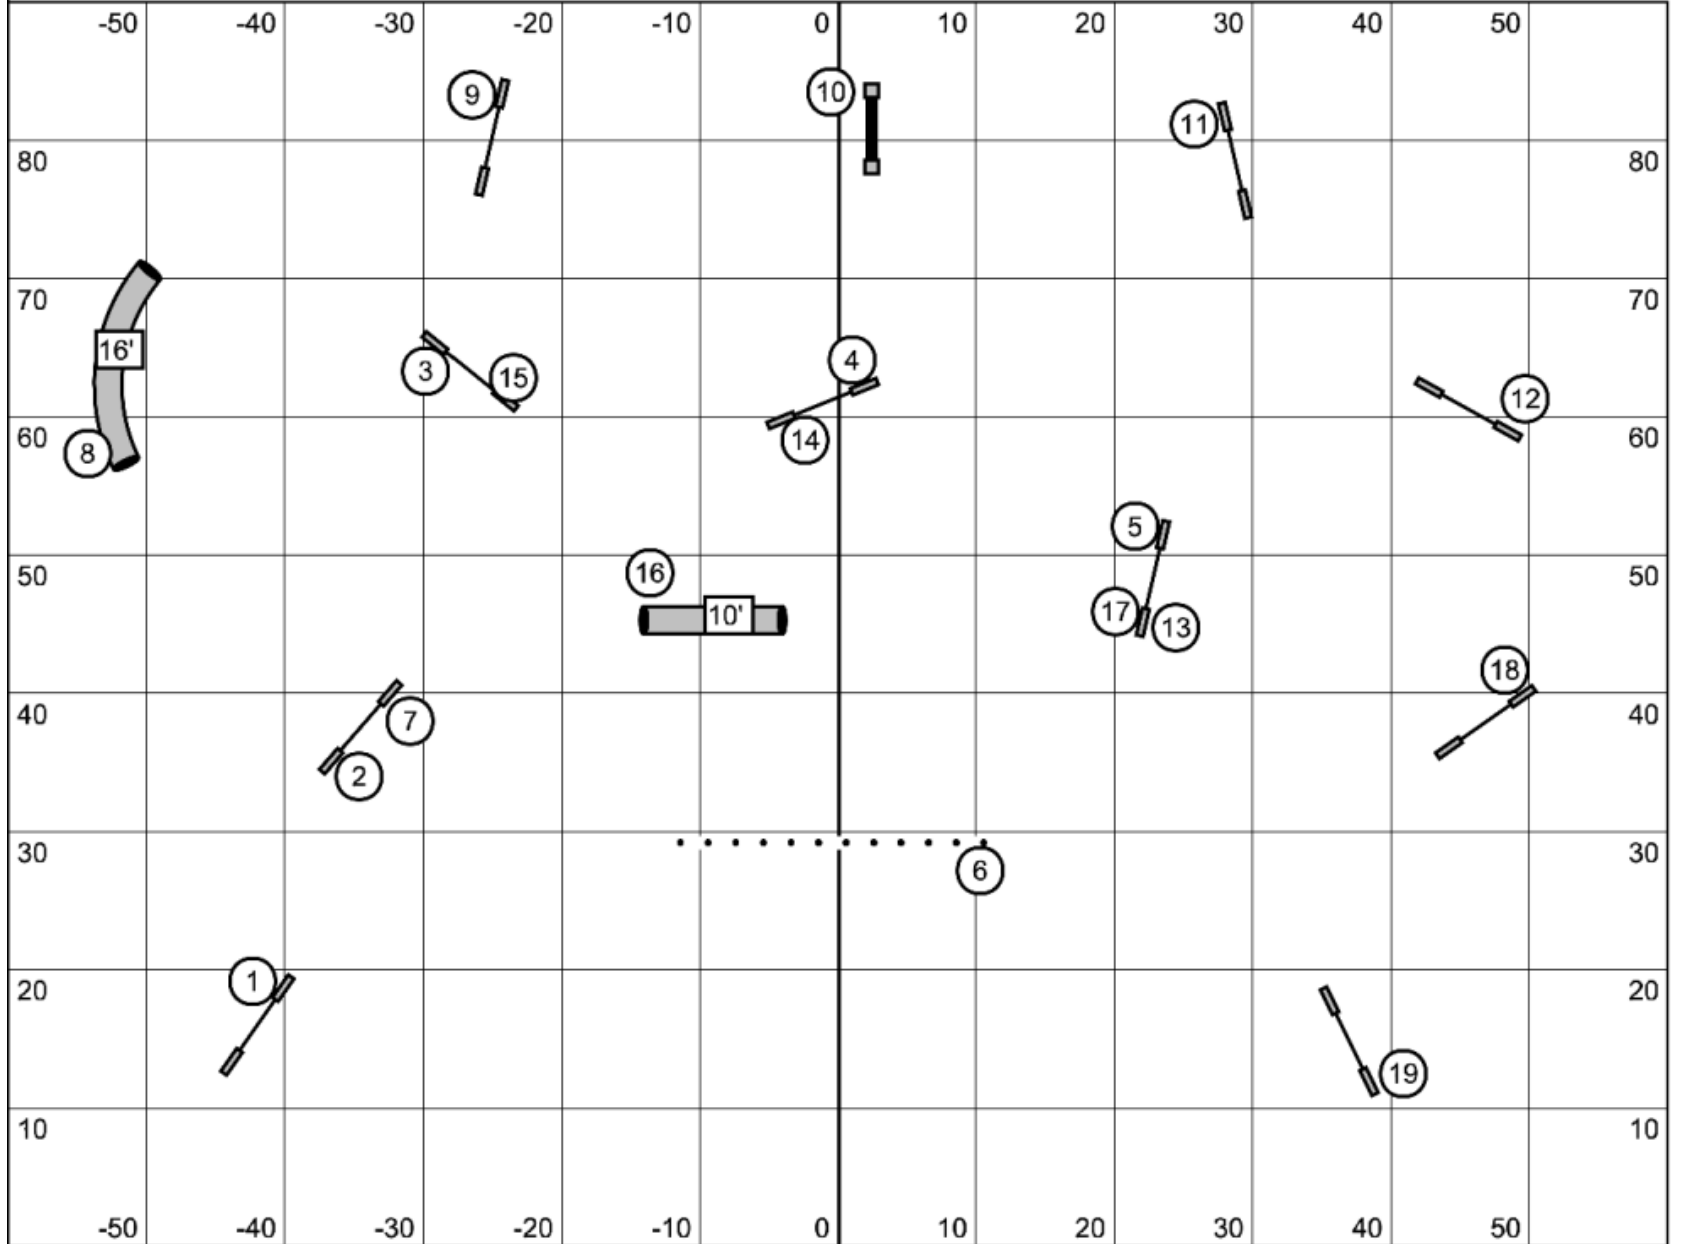

Senior and Champion Jumping 2
Premier UKI Jersey Devil DASH Tournament -- May 29, 2026 -- Mike Murphy

ENTER/EXIT

Map is only an approximation

ENTER/EXIT