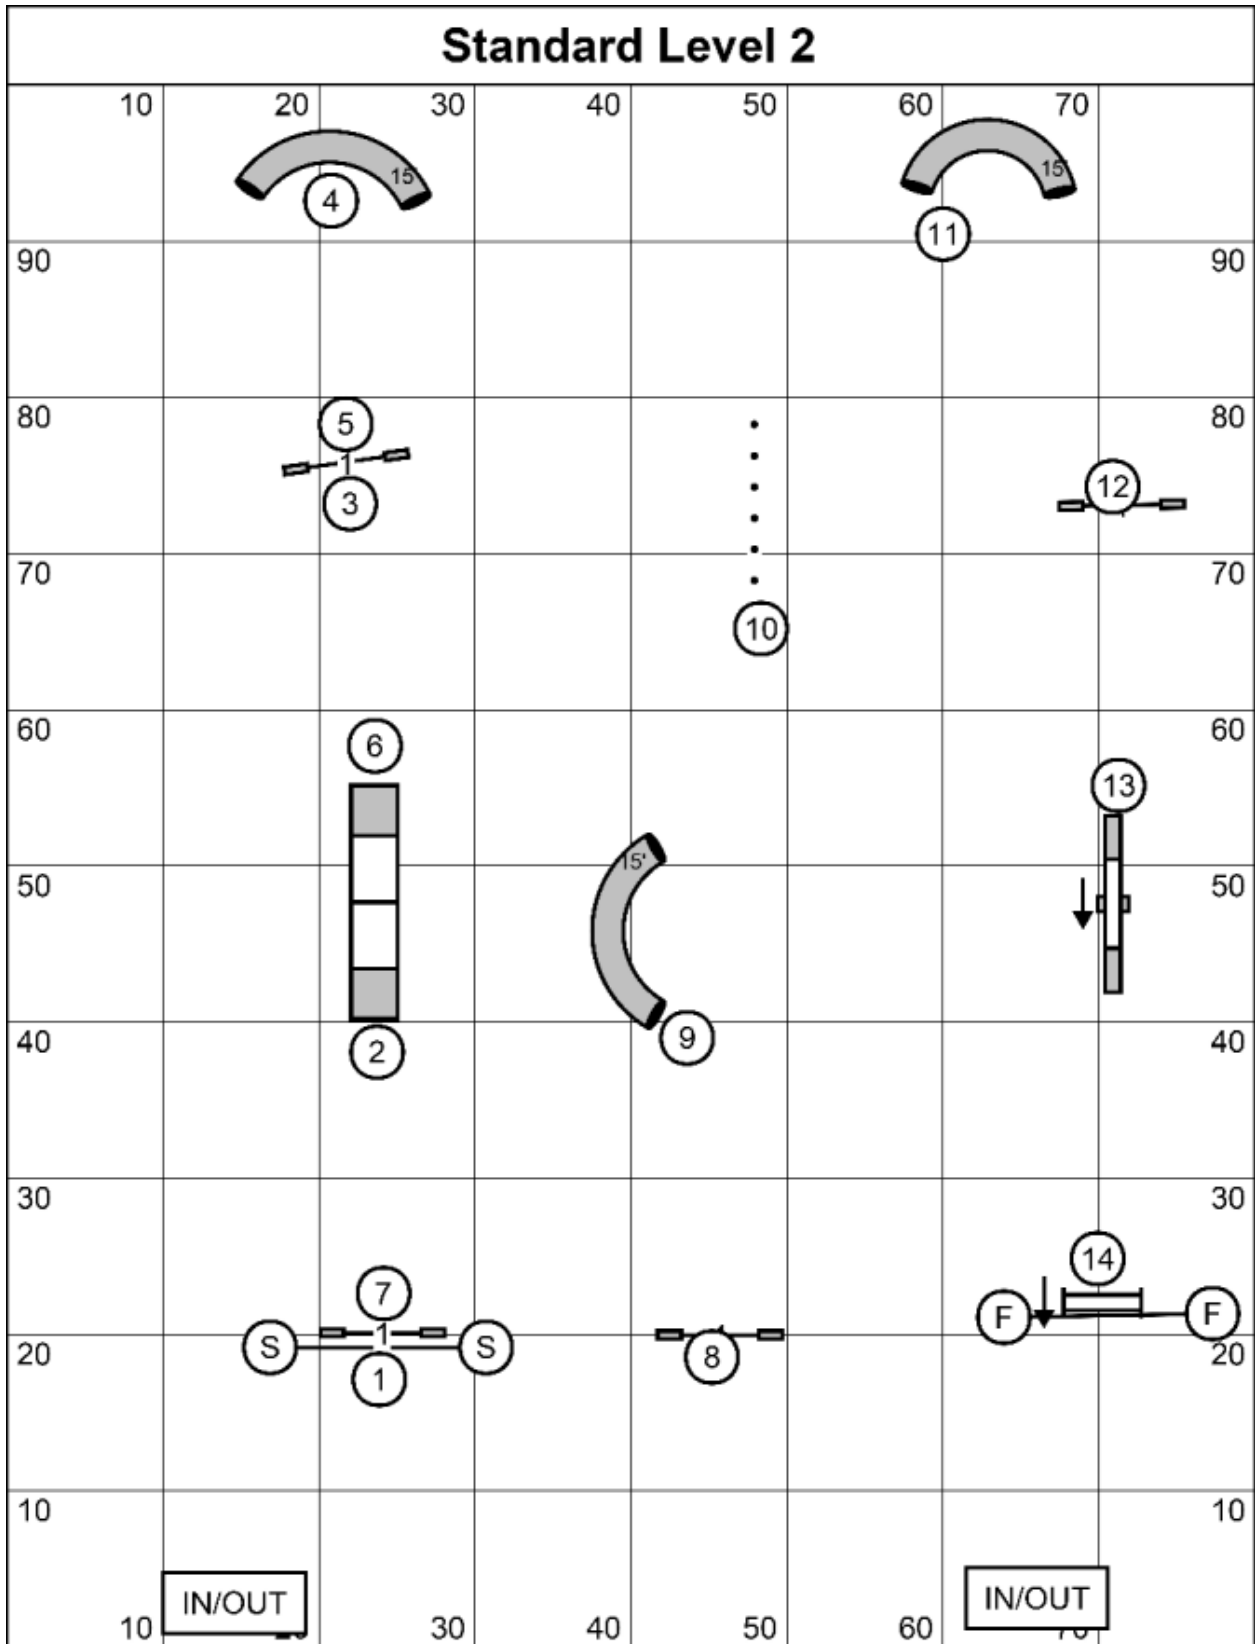

Standard Level 2

Next Dog: Please enter the ring when the team ahead of you is at #11

Standard Level 2
Judged by: Mike Brownell
May 30, 2026
FKPS K9 Training
Rochester, MN