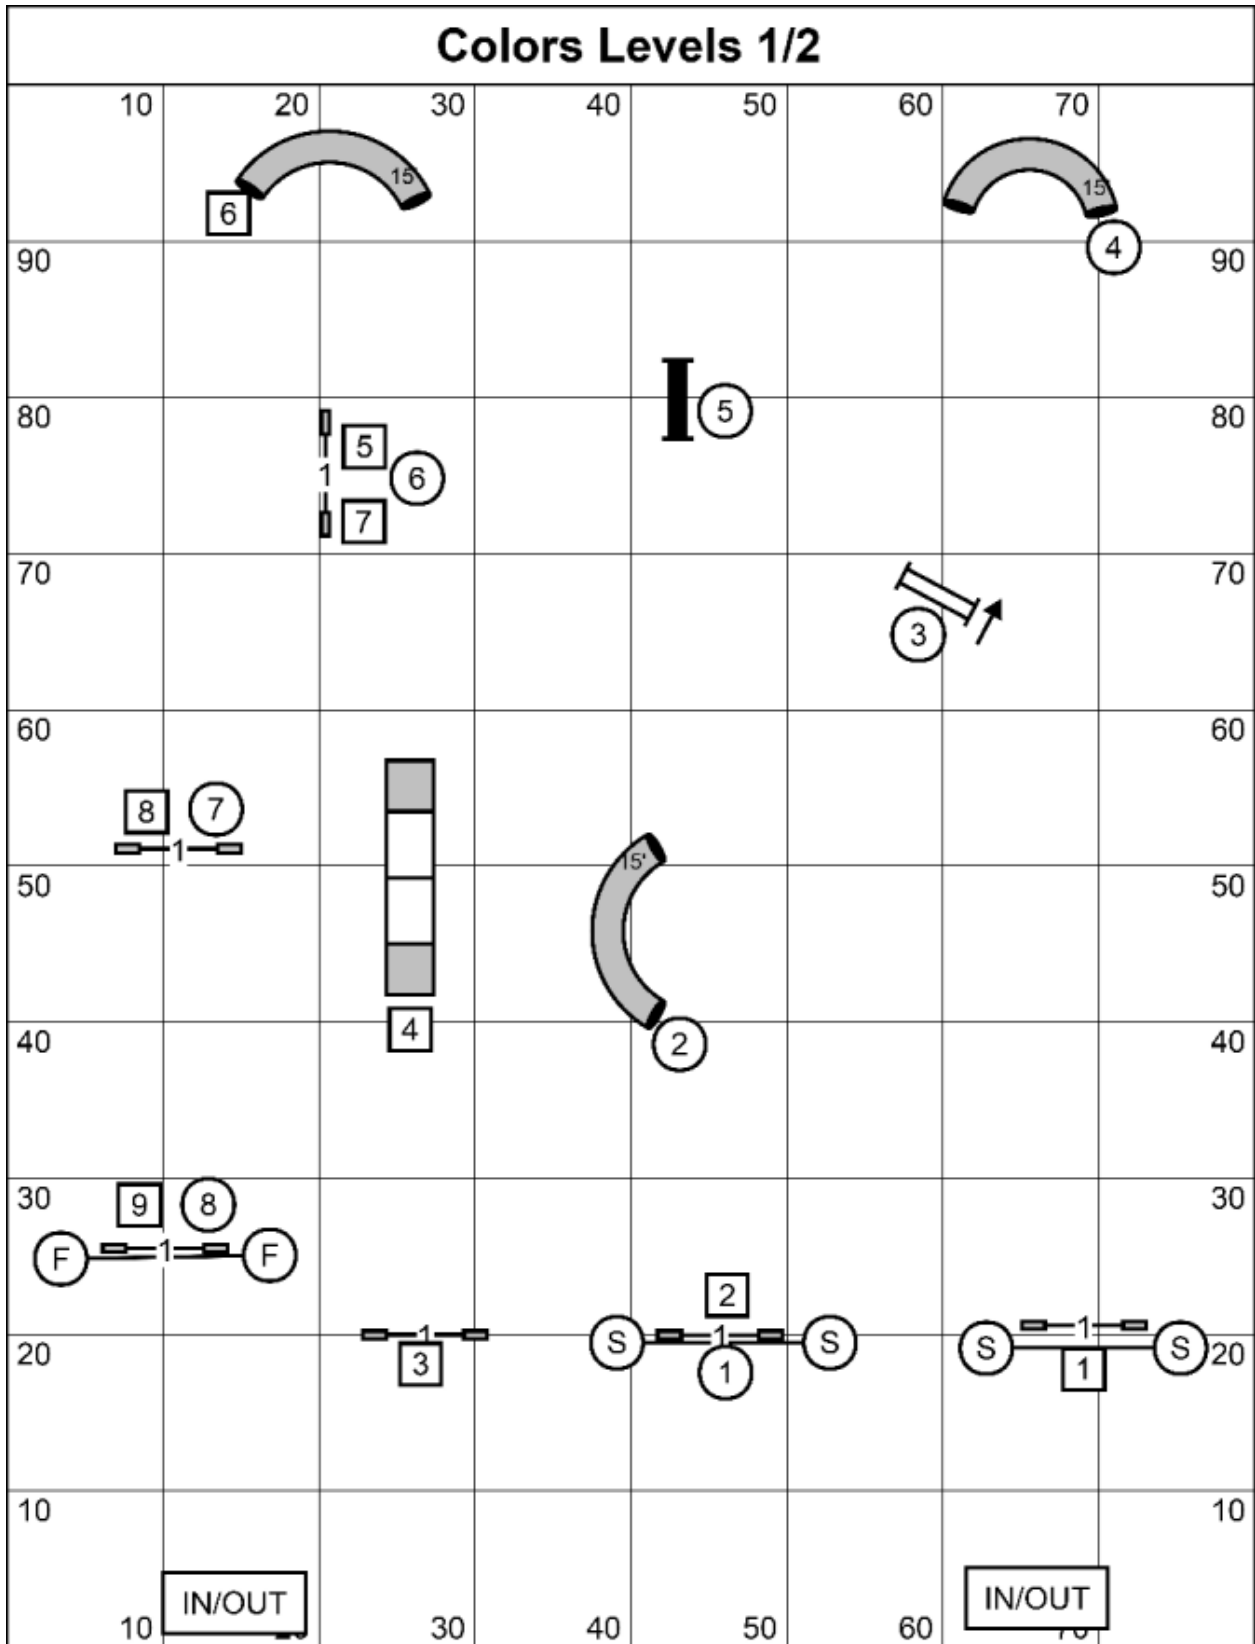

Colors Levels 1/2

Next Dog: Please enter the ring when the team ahead of you is at #6

Colors Levels 1/2
Judged by: Mike Brownell
May 30, 2026
FKPS K9 Training
Rochester, MN