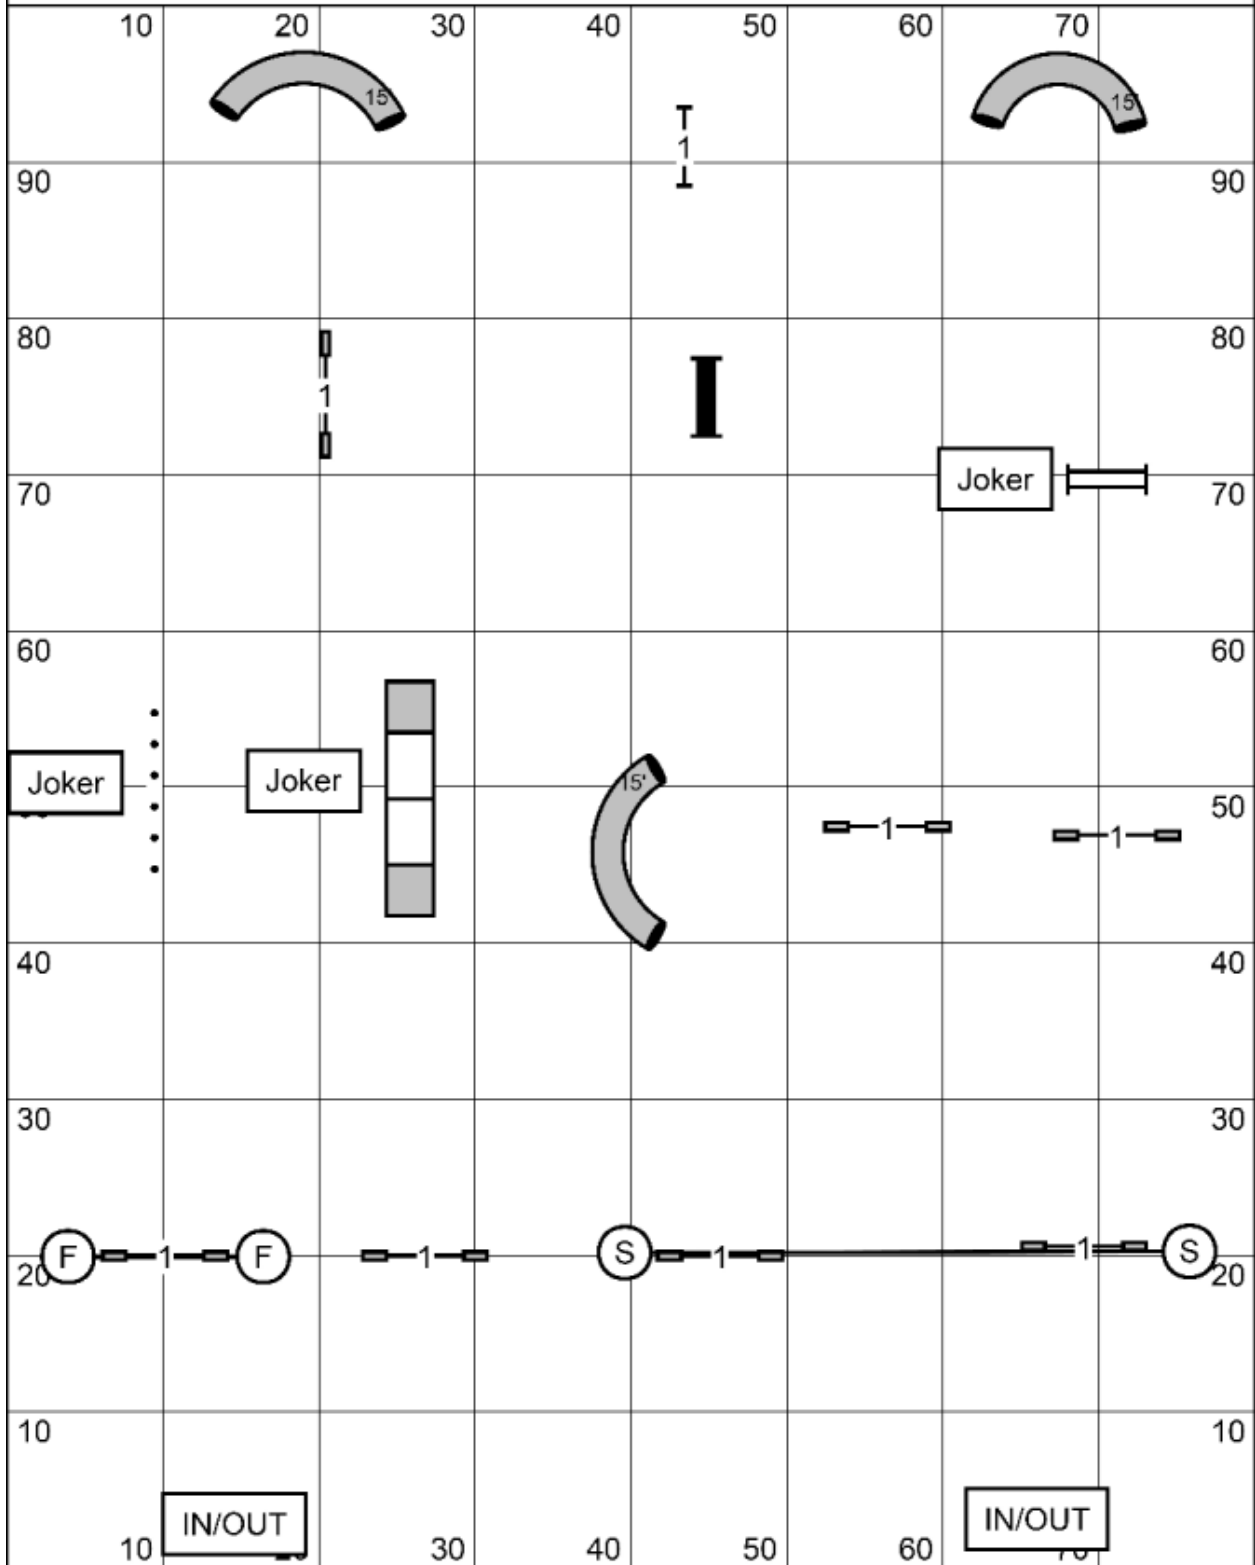

FullHouse Levels 1/2/3/5/C

Next Dog: Please enter the ring after the buzzer for the team ahead of you

FullHouse Levels 1/2/3/5/C
Judged by: Mike Brownell
May 30, 2026
FKPS K9 Training
Rochester, MN