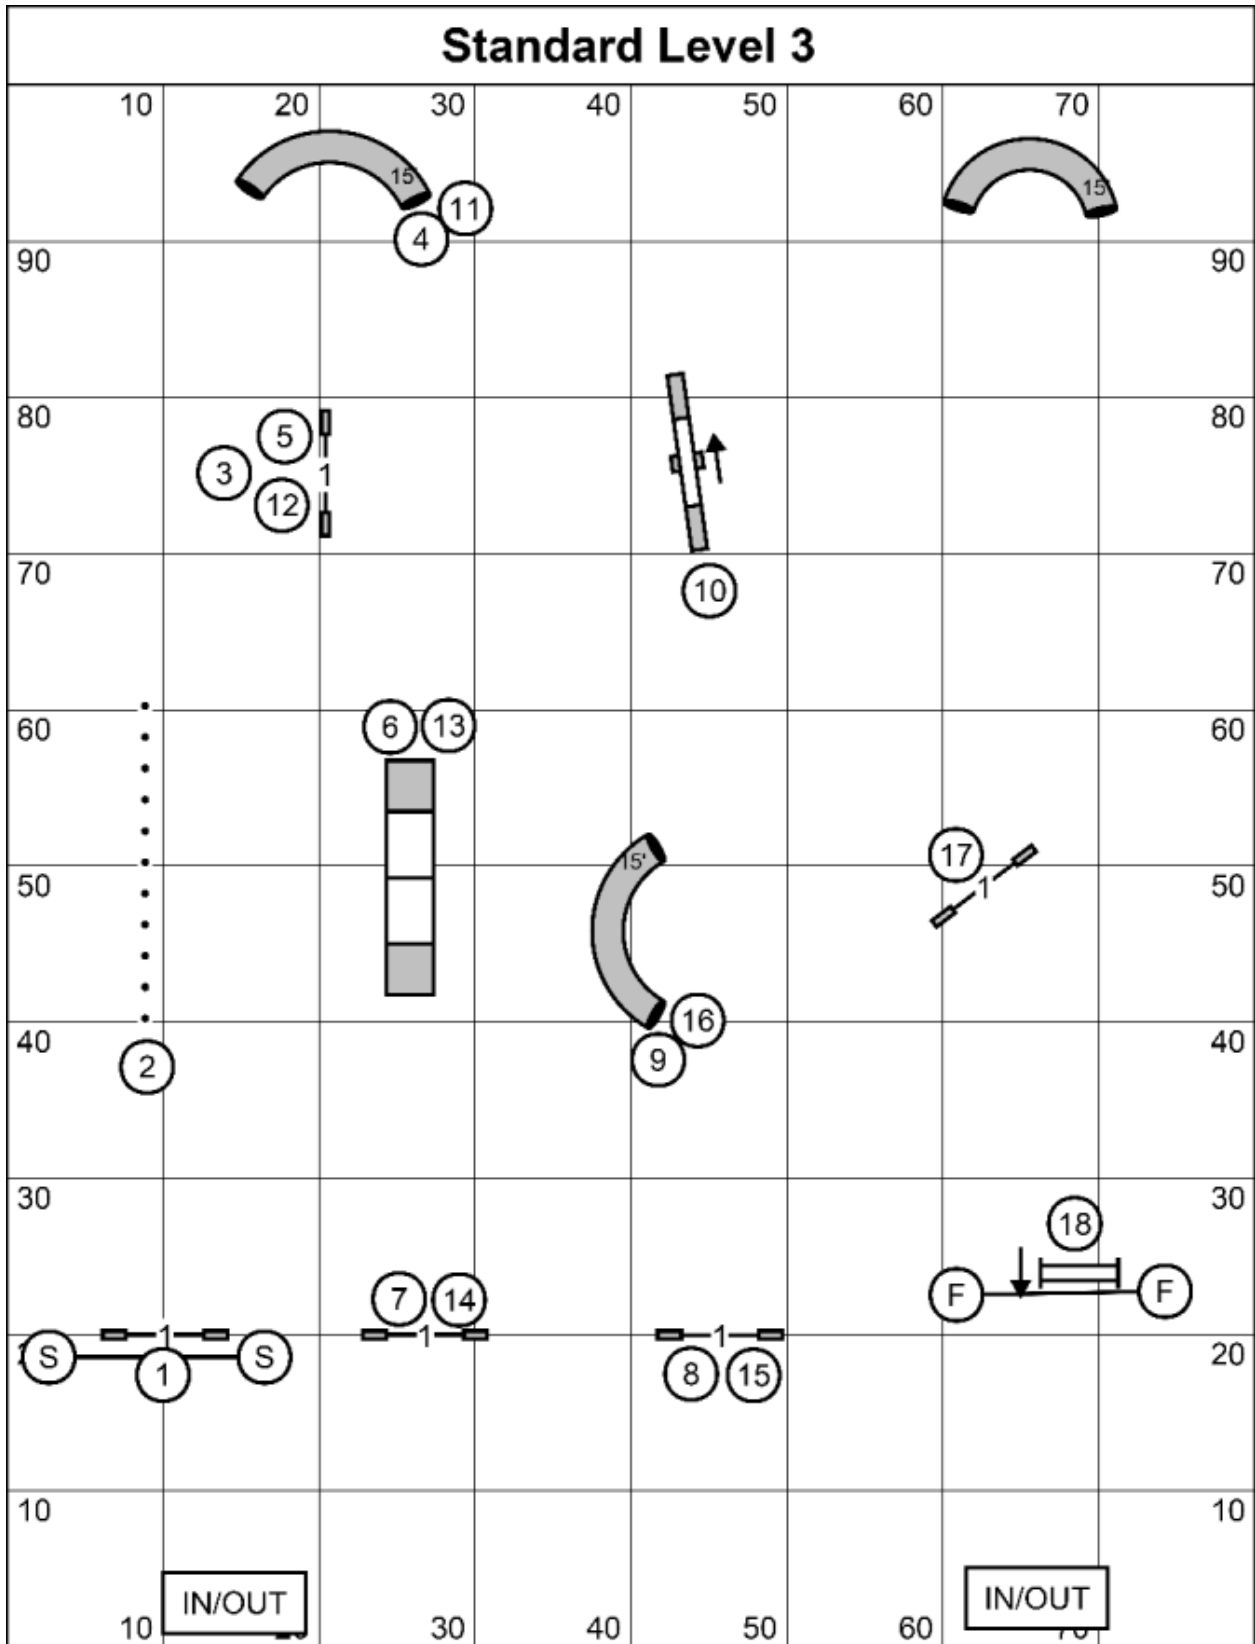

Standard Level 3

Next Dog: Please enter the ring when the team ahead of you is at #16

Standard Level 3
Judged by: Mike Brownell
May 30, 2026
FKPS K9 Training
Rochester, MN