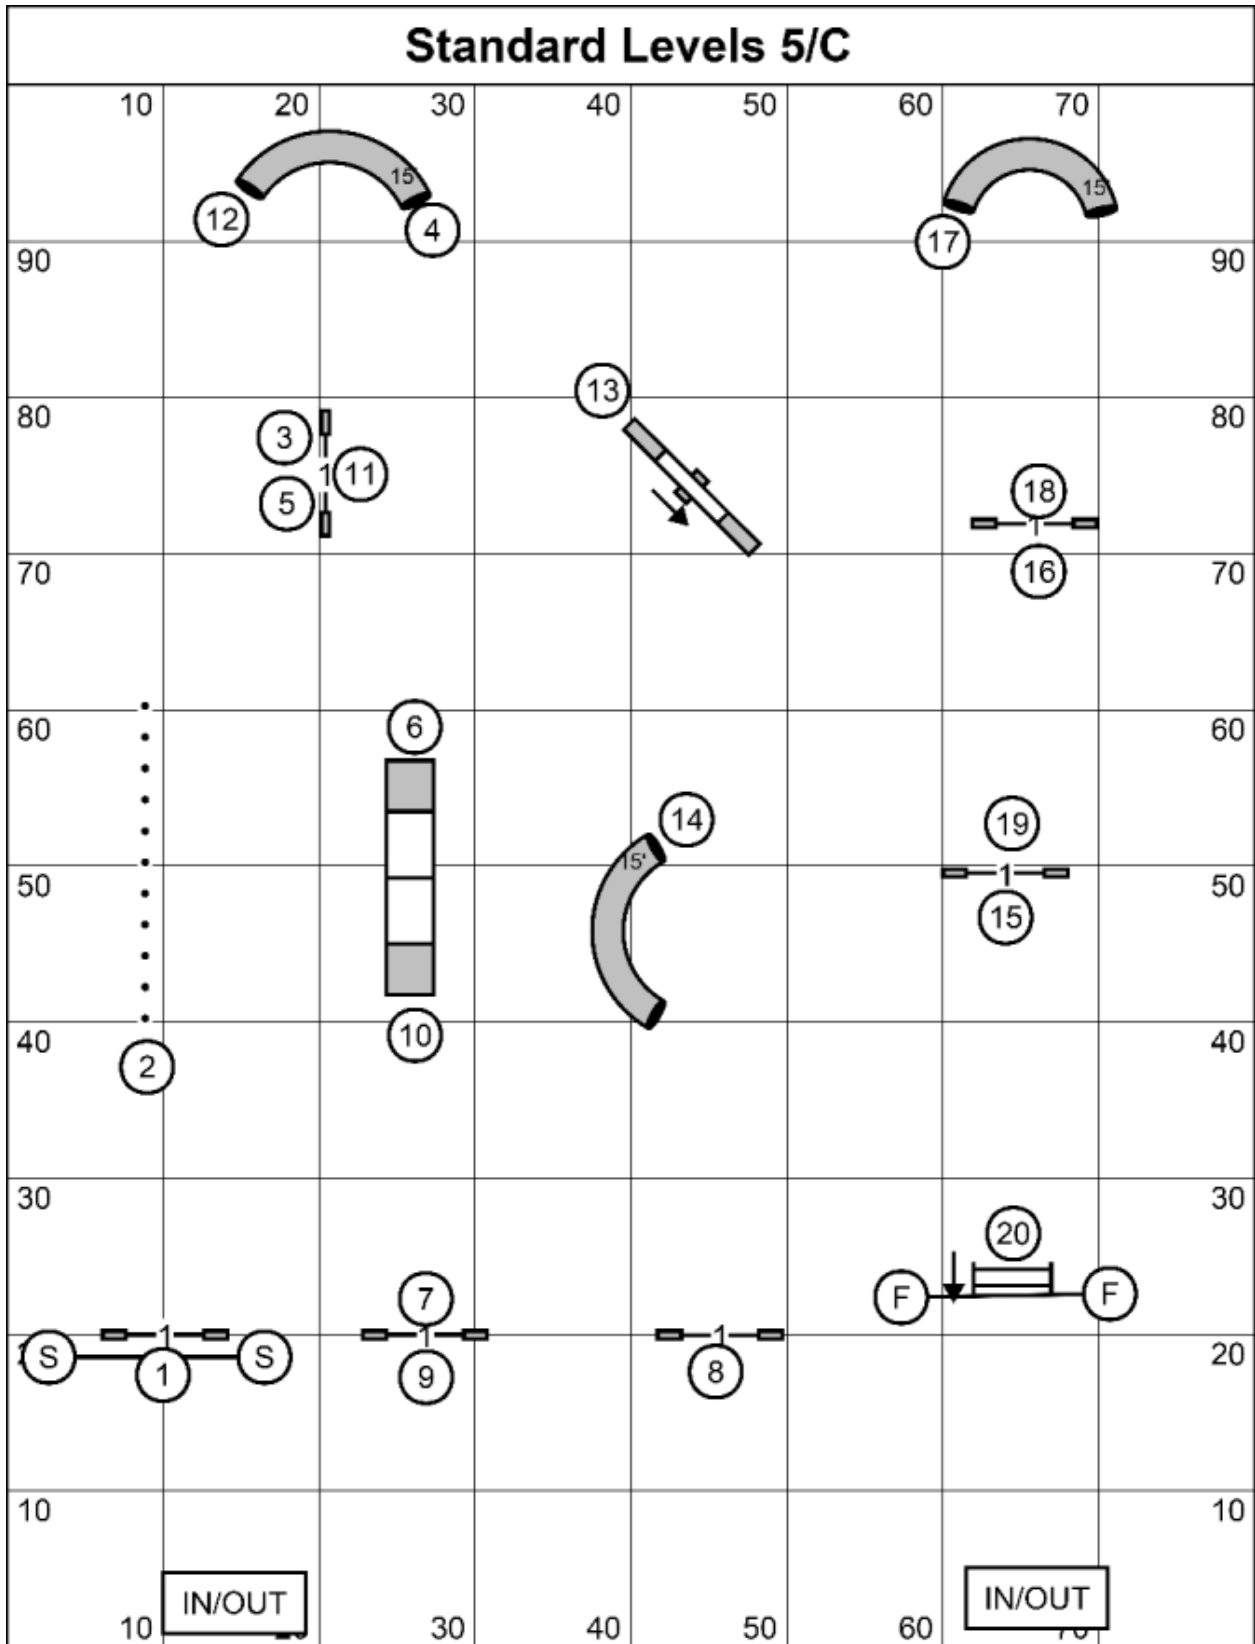

Standard Levels 5/C

Next Dog: Please enter the ring when the team ahead of you is at #17

Standard Levels 5/C
Judged by: Mike Brownell
May 30, 2026
FKPS K9 Training
Rochester, MN