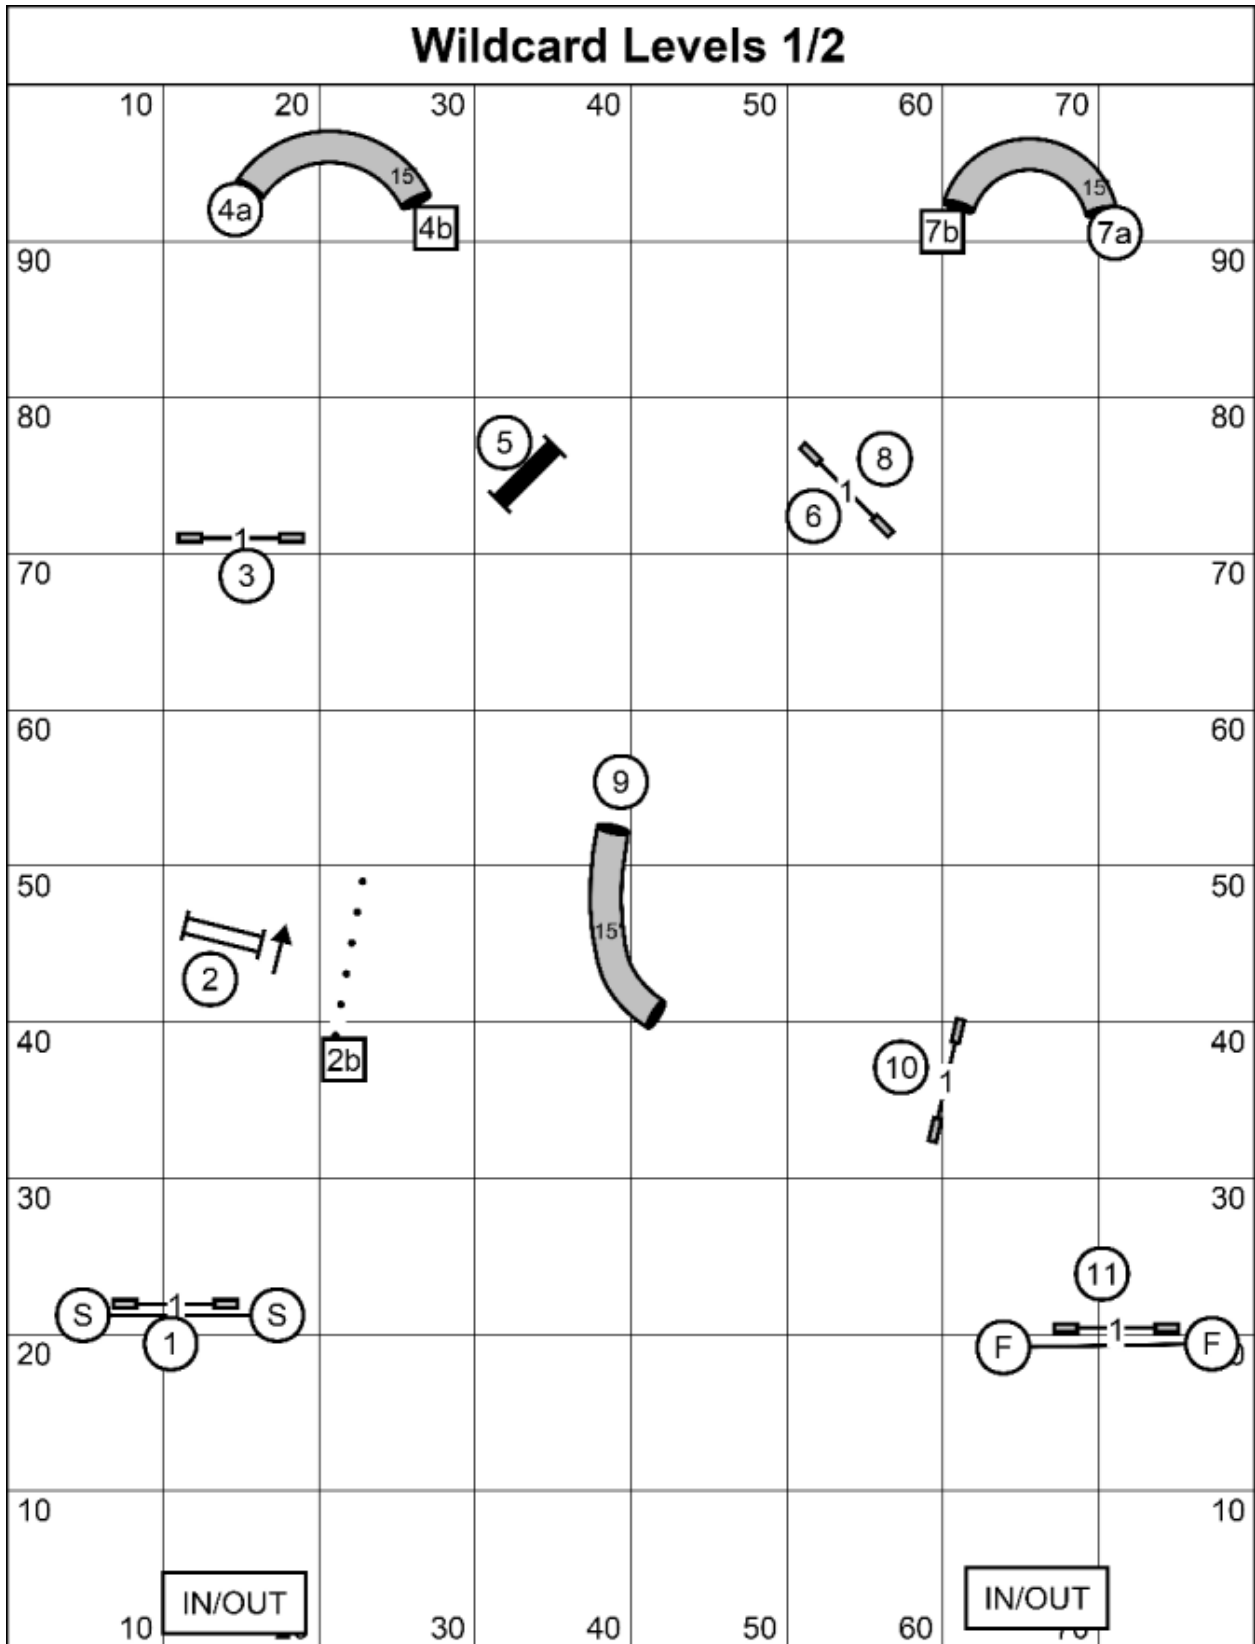

# Wildcard Levels 1/2

Next Dog: Please enter the ring when the team ahead of you is at #9

Wildcard Levels 1/2  
 Judged by: Mike Brownell  
 May 30, 2026  
 FKPS K9 Training  
 Rochester, MN

# Wildcard Levels 3/5/C

Next Dog: Please enter the ring when the team ahead of you is at #10

Wildcard Levels 3/5/C  
 Judged by: Mike Brownell  
 May 30, 2026  
 FKPS K9 Training  
 Rochester, MN