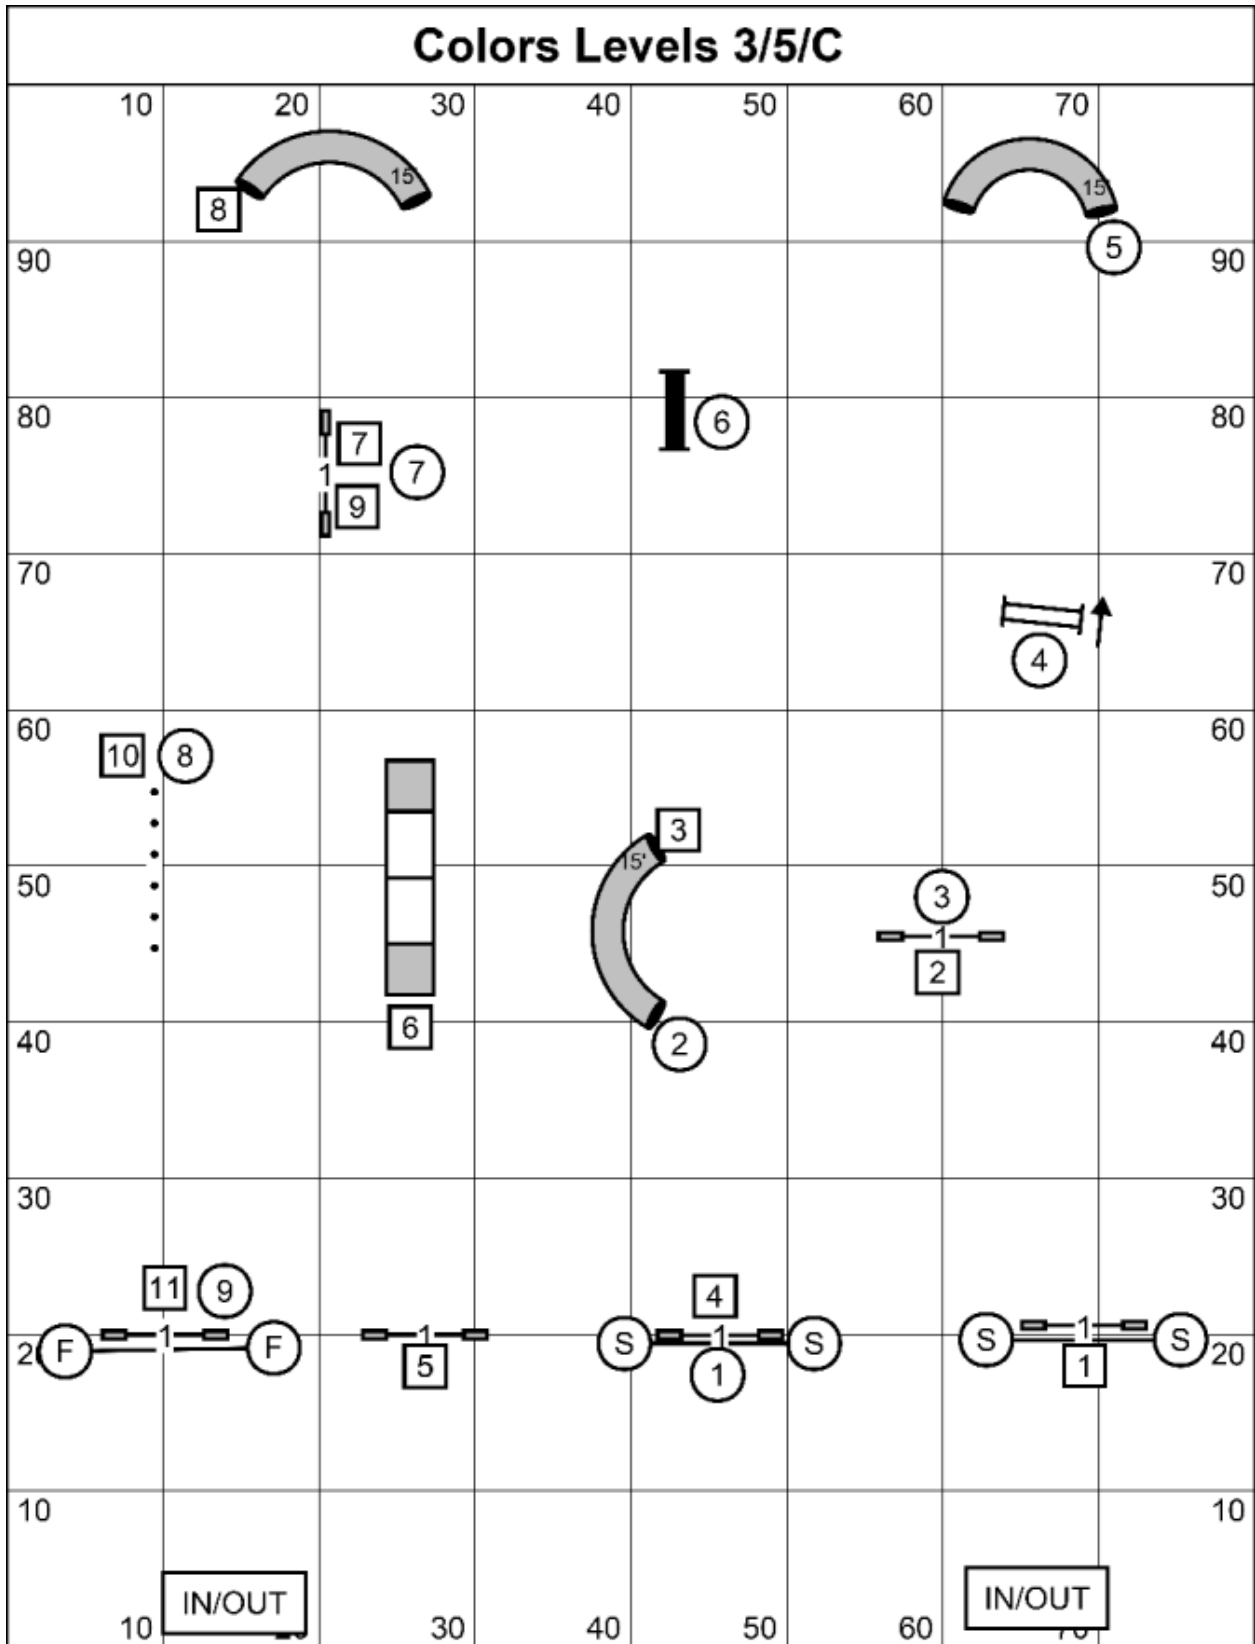

Colors Levels 3/5/C

Next Dog: Please enter the ring when the team ahead of you is at #7

Colors Levels 3/5/C
Judged by: Mike Brownell
May 30, 2026
FKPS K9 Training
Rochester, MN