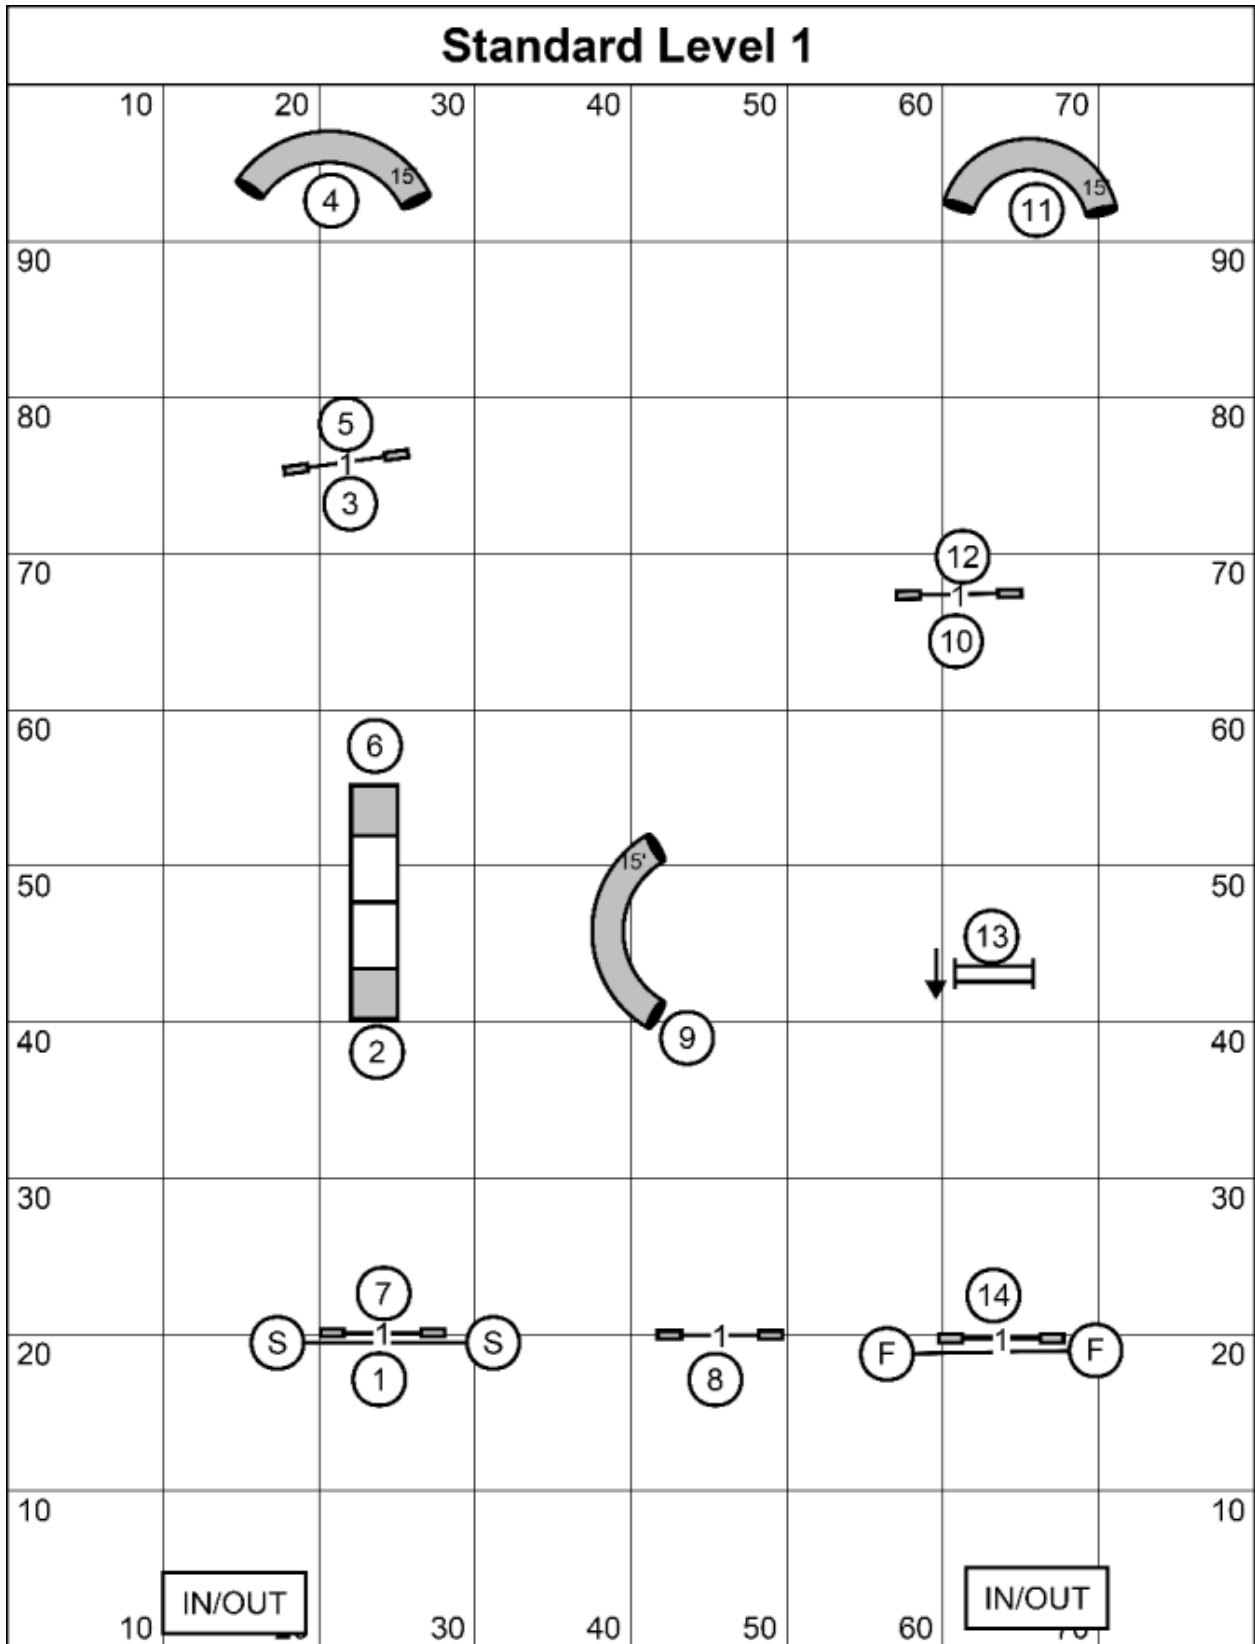

Standard Level 1

Next Dog: Please enter the ring when the team ahead of you is at #11

Standard Level 1
Judged by: Mike Brownell
May 30, 2026
FKPS K9 Training
Rochester, MN