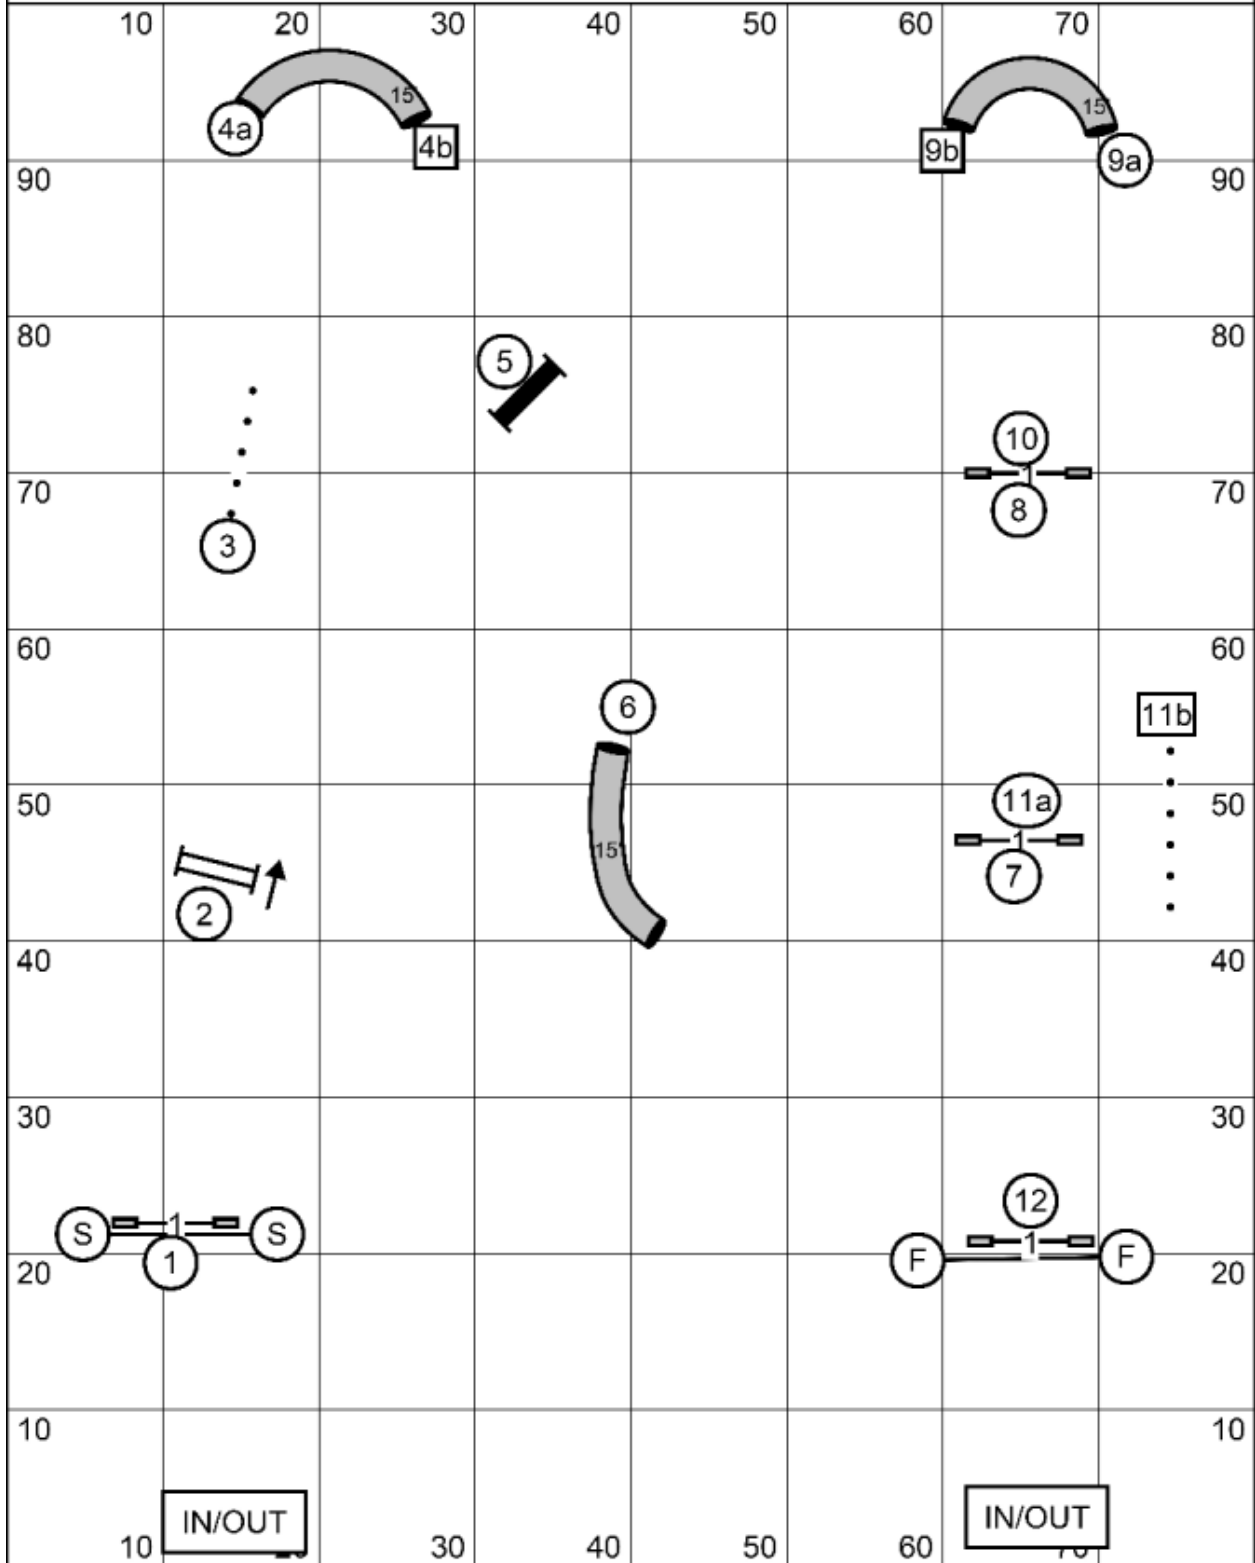

# Wildcard Levels 1/2

Next Dog: Please enter the ring when the team ahead of you is at #9

Wildcard Levels 1/2  
 Judged by: Mike Brownell  
 May 30, 2026  
 FKPS K9 Training  
 Rochester, MN

# Wildcard Levels 3/5/C

Next Dog: Please enter the ring when the team ahead of you is at #10

Wildcard Levels 3/5/C  
 Judged by: Mike Brownell  
 May 30, 2026  
 FKPS K9 Training  
 Rochester, MN