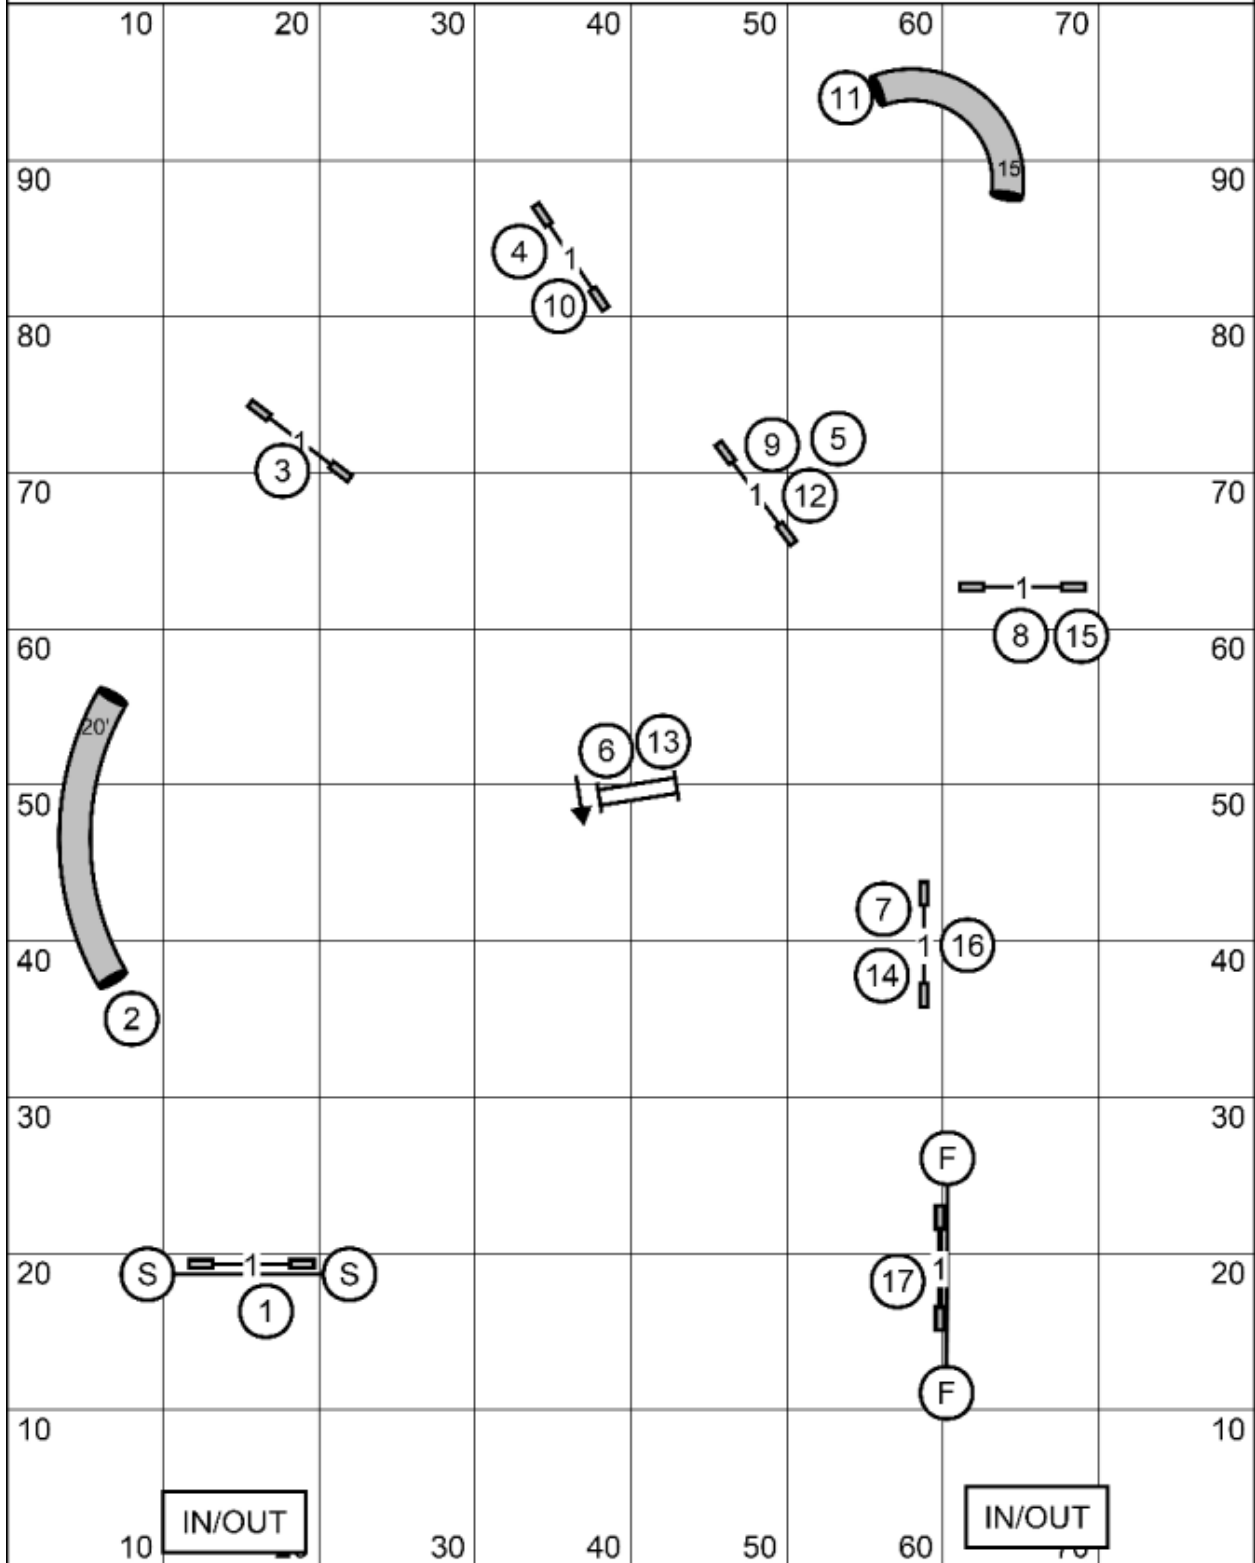

Jumpers Levels 3/5/C

Next Dog: Please enter the ring when the team ahead of you is at #14

Jumpers Levels 3/5/C
Judged by: Mike Brownell
May 29, 2026
FKPS K9 Training
Rochester, MN