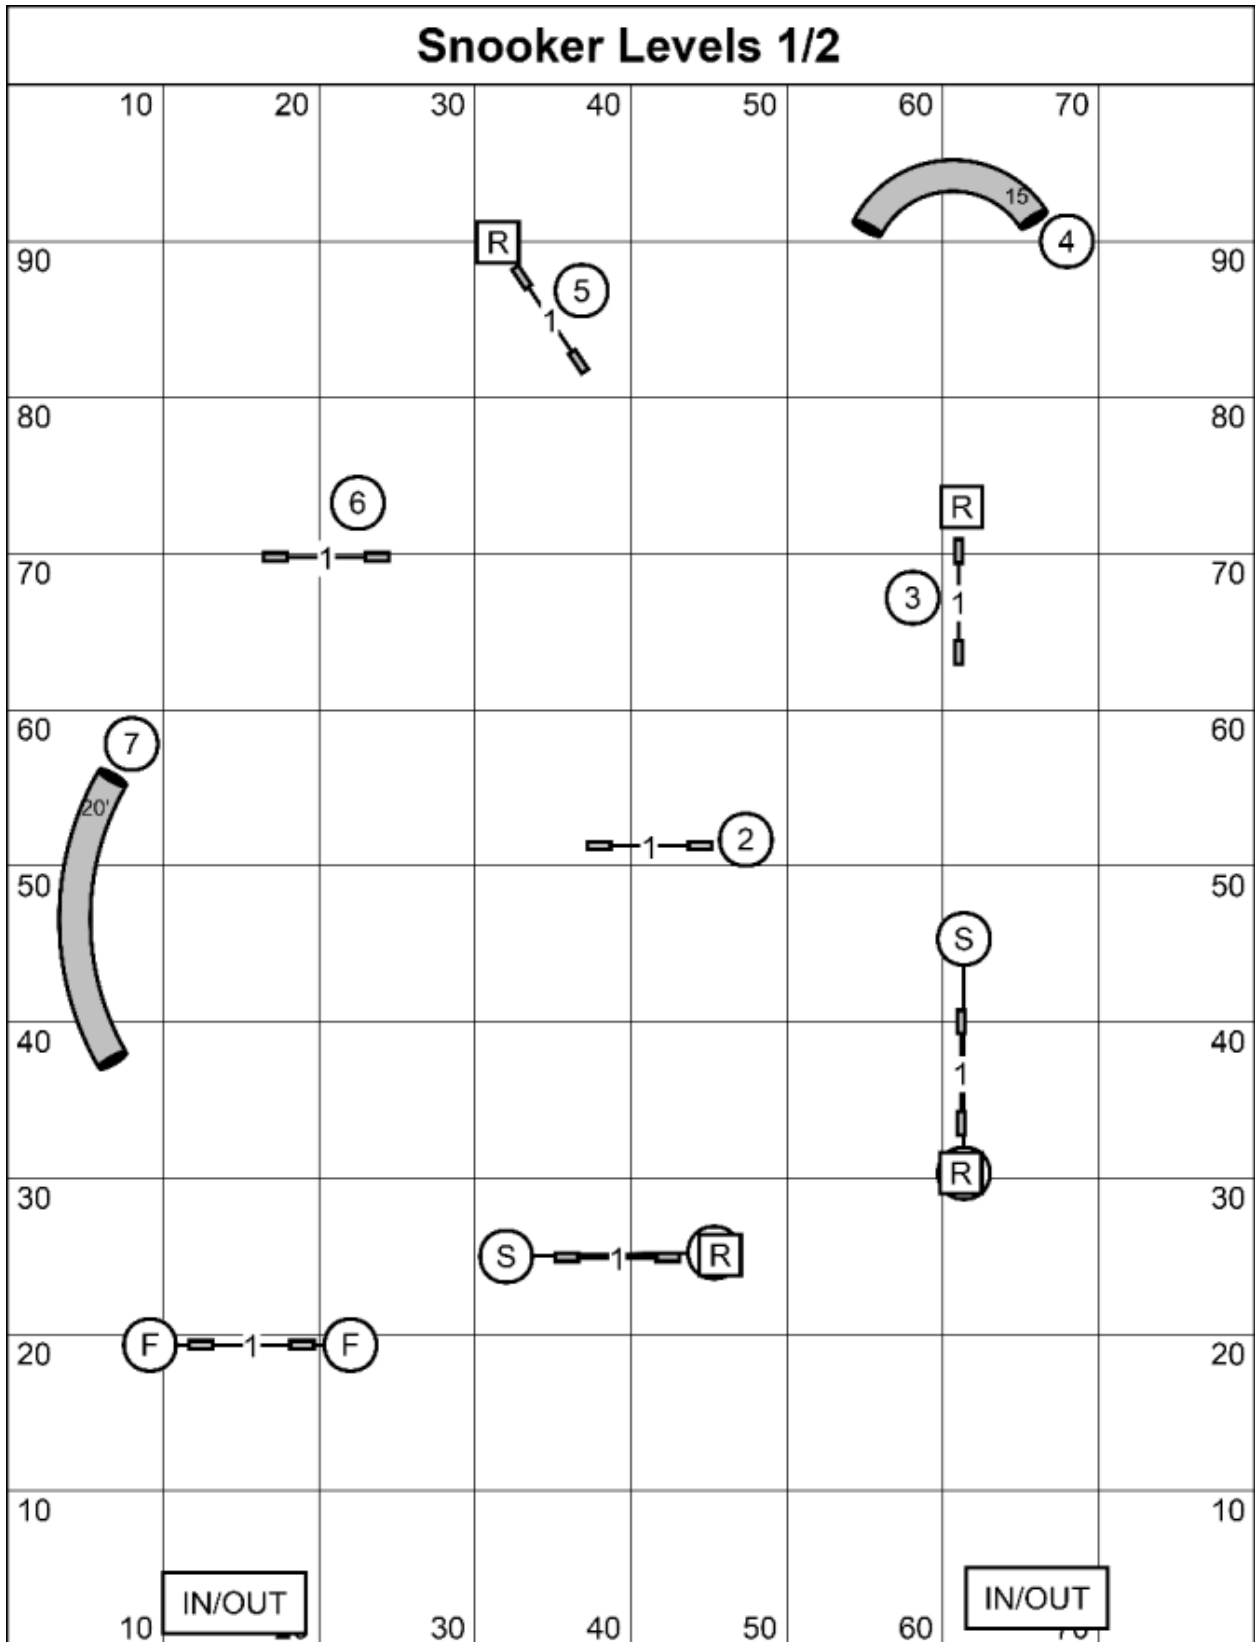

Snooker Levels 3/5/C

Next Dog: Please enter the ring when the team ahead of you is at #6 in the closing

Snooker Levels 3/5/C
 Judged by: Mike Brownell
 May 29, 2026
 FKPS K9 Training
 Rochester, MN

Snooker Levels 1/2