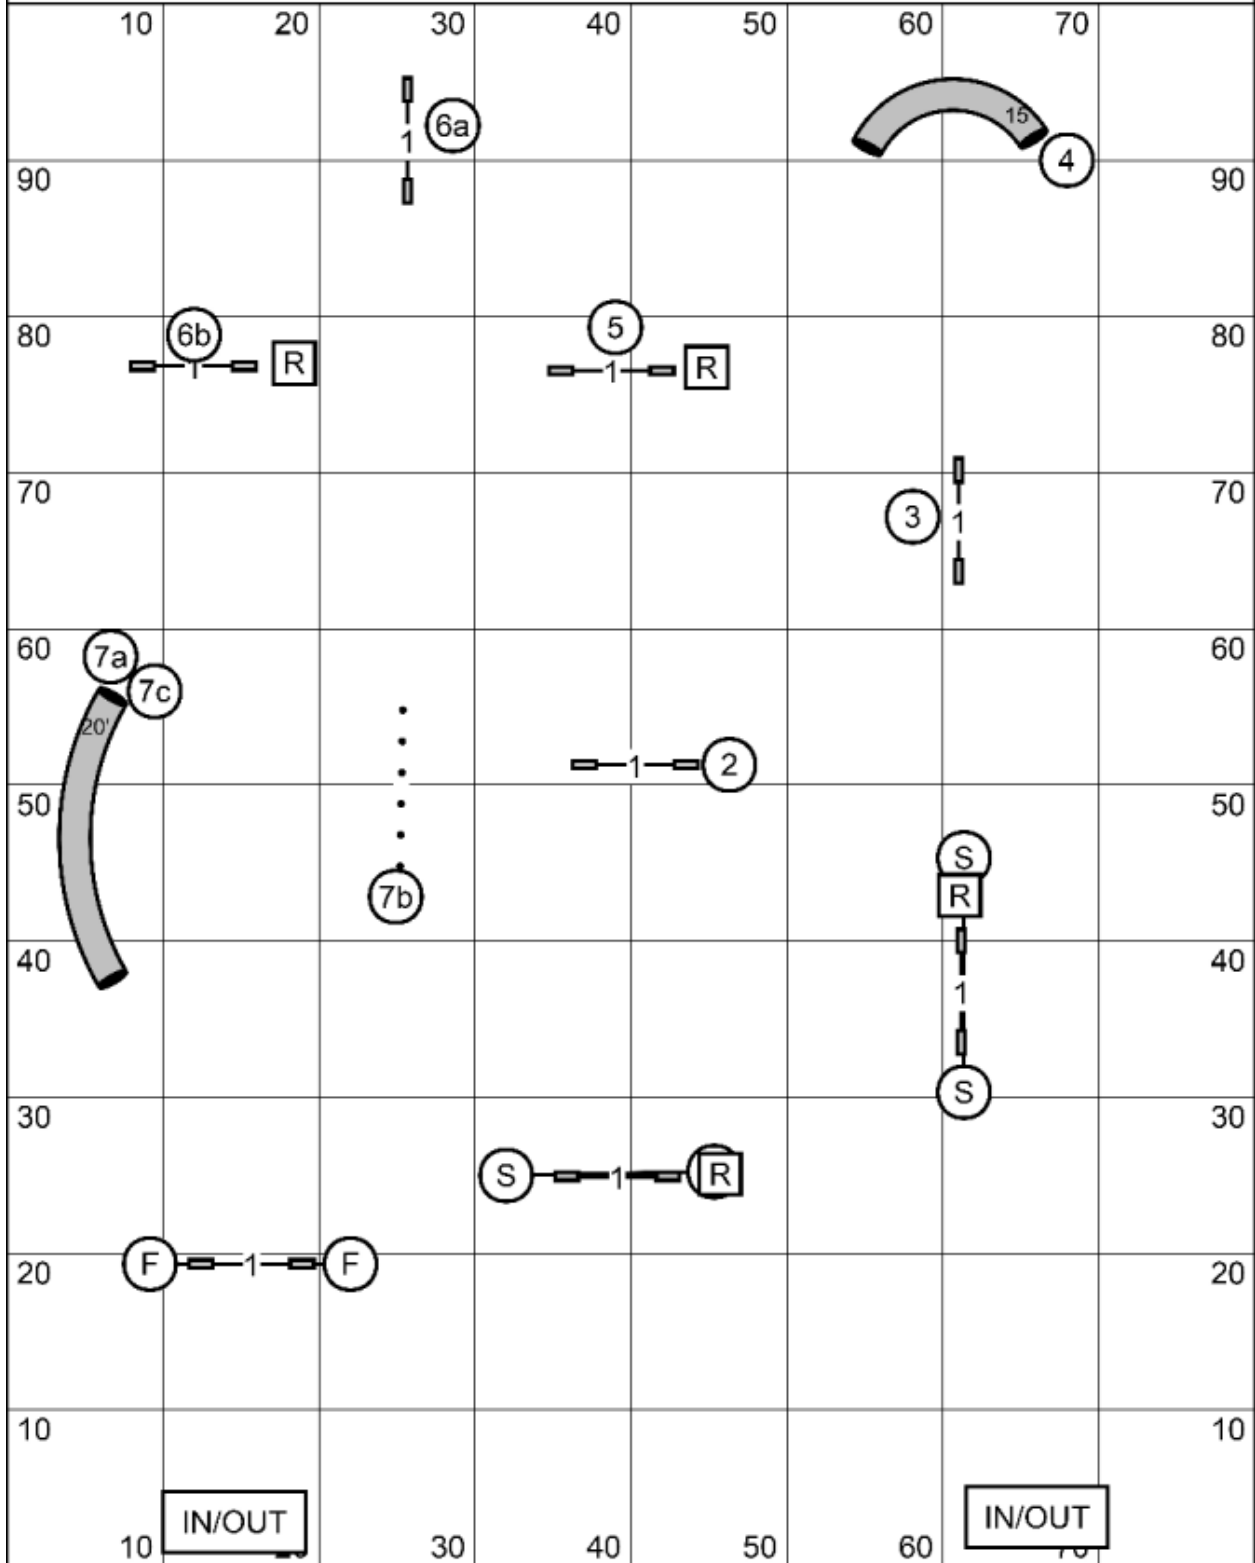

Snooker Levels 3/5/C

Next Dog: Please enter the ring when the team ahead of you is at #6 in the closing

Snooker Levels 3/5/C
 Judged by: Mike Brownell
 May 29, 2026
 FKPS K9 Training
 Rochester, MN

Snooker Levels 1/2