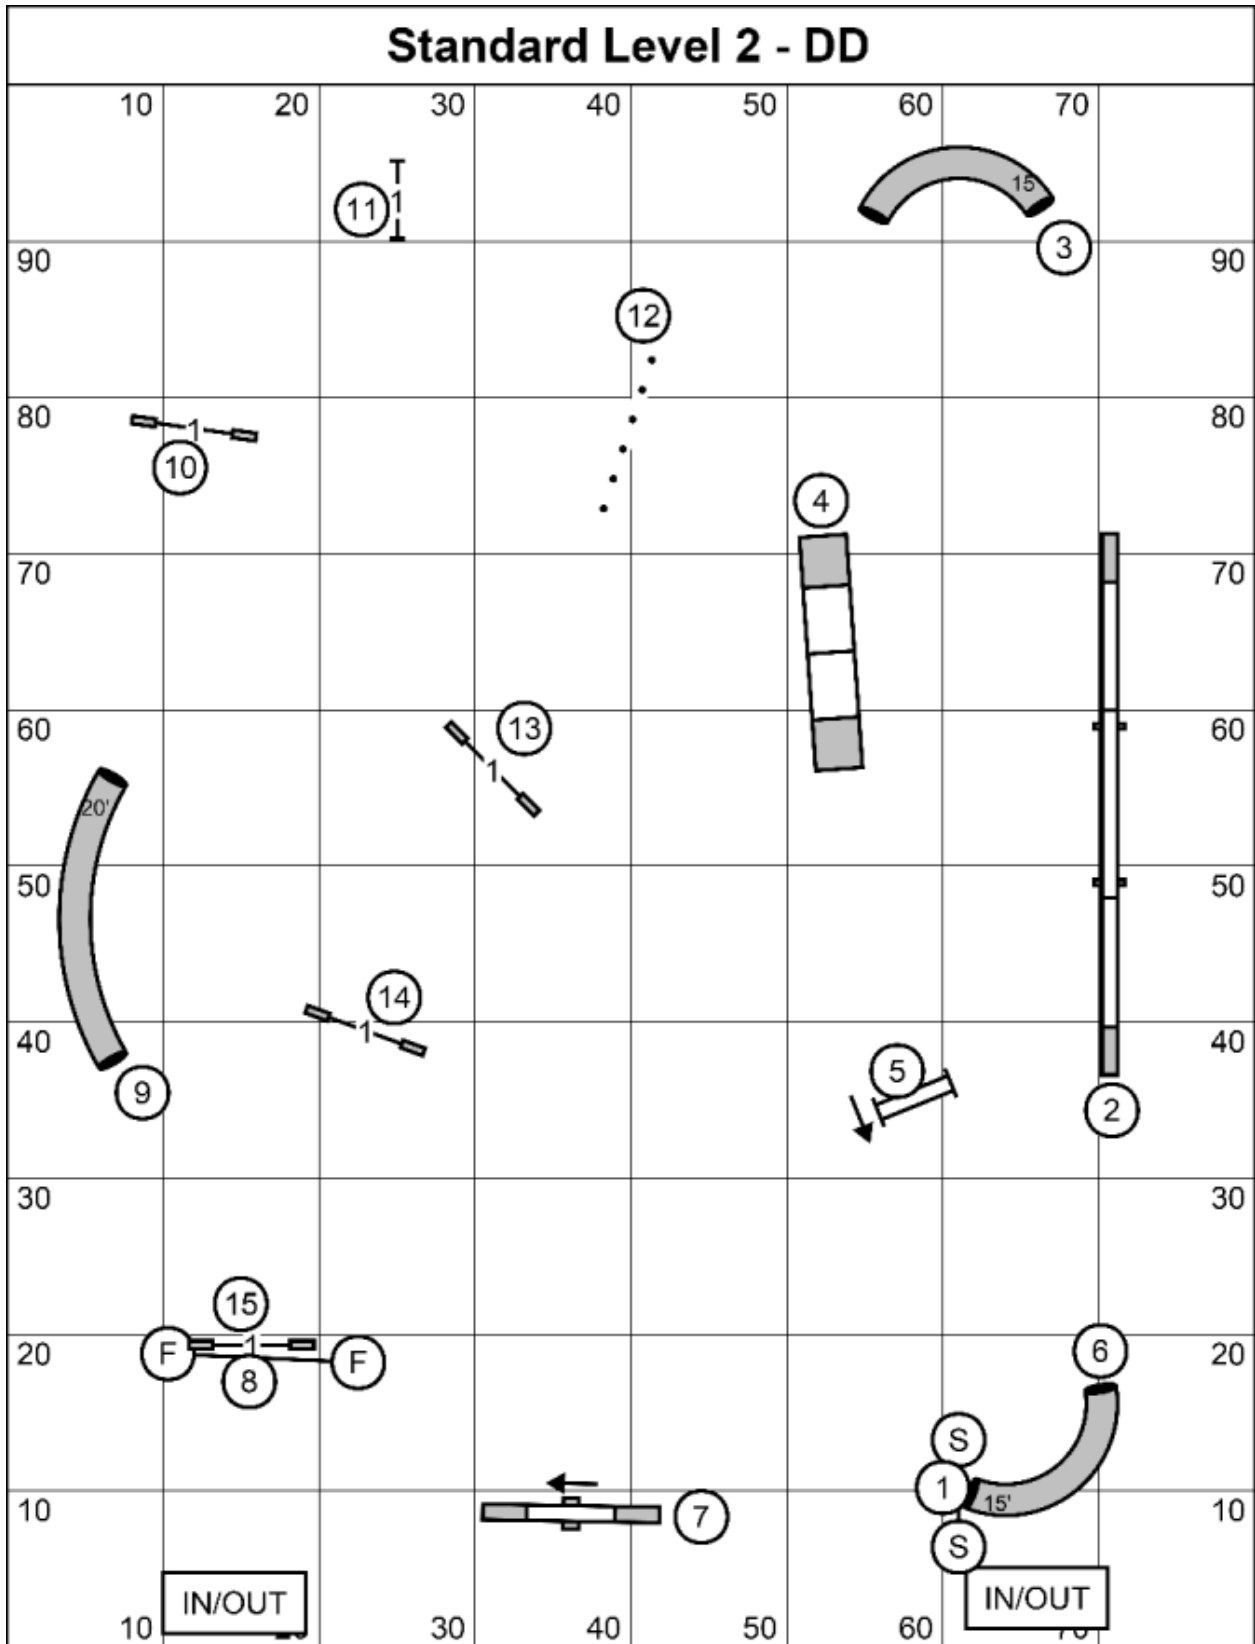

Standard Level 2 - DD

Next Dog: Please enter the ring when the team ahead of you is at #13

Standard Level 2 - DD
 Judged by: Mike Brownell
 May 29, 2026
 FKPS K9 Training
 Rochester, MN

Standard Level 1 - DD

Next Dog: Please enter the ring when the team ahead of you is at #10

Standard Level 1 - DD
 Judged by: Mike Brownell
 May 29, 2026
 FKPS K9 Training
 Rochester, MN

Jackpot Levels 5/C

Next Dog: Please enter the ring when the team ahead of you is at the gamble

Snooker Levels 3/5/C

Next Dog: Please enter the ring when the team ahead of you is at #6 in the closing

Snooker Levels 3/5/C
 Judged by: Mike Brownell
 May 29, 2026
 FKPS K9 Training
 Rochester, MN

Snooker Levels 1/2