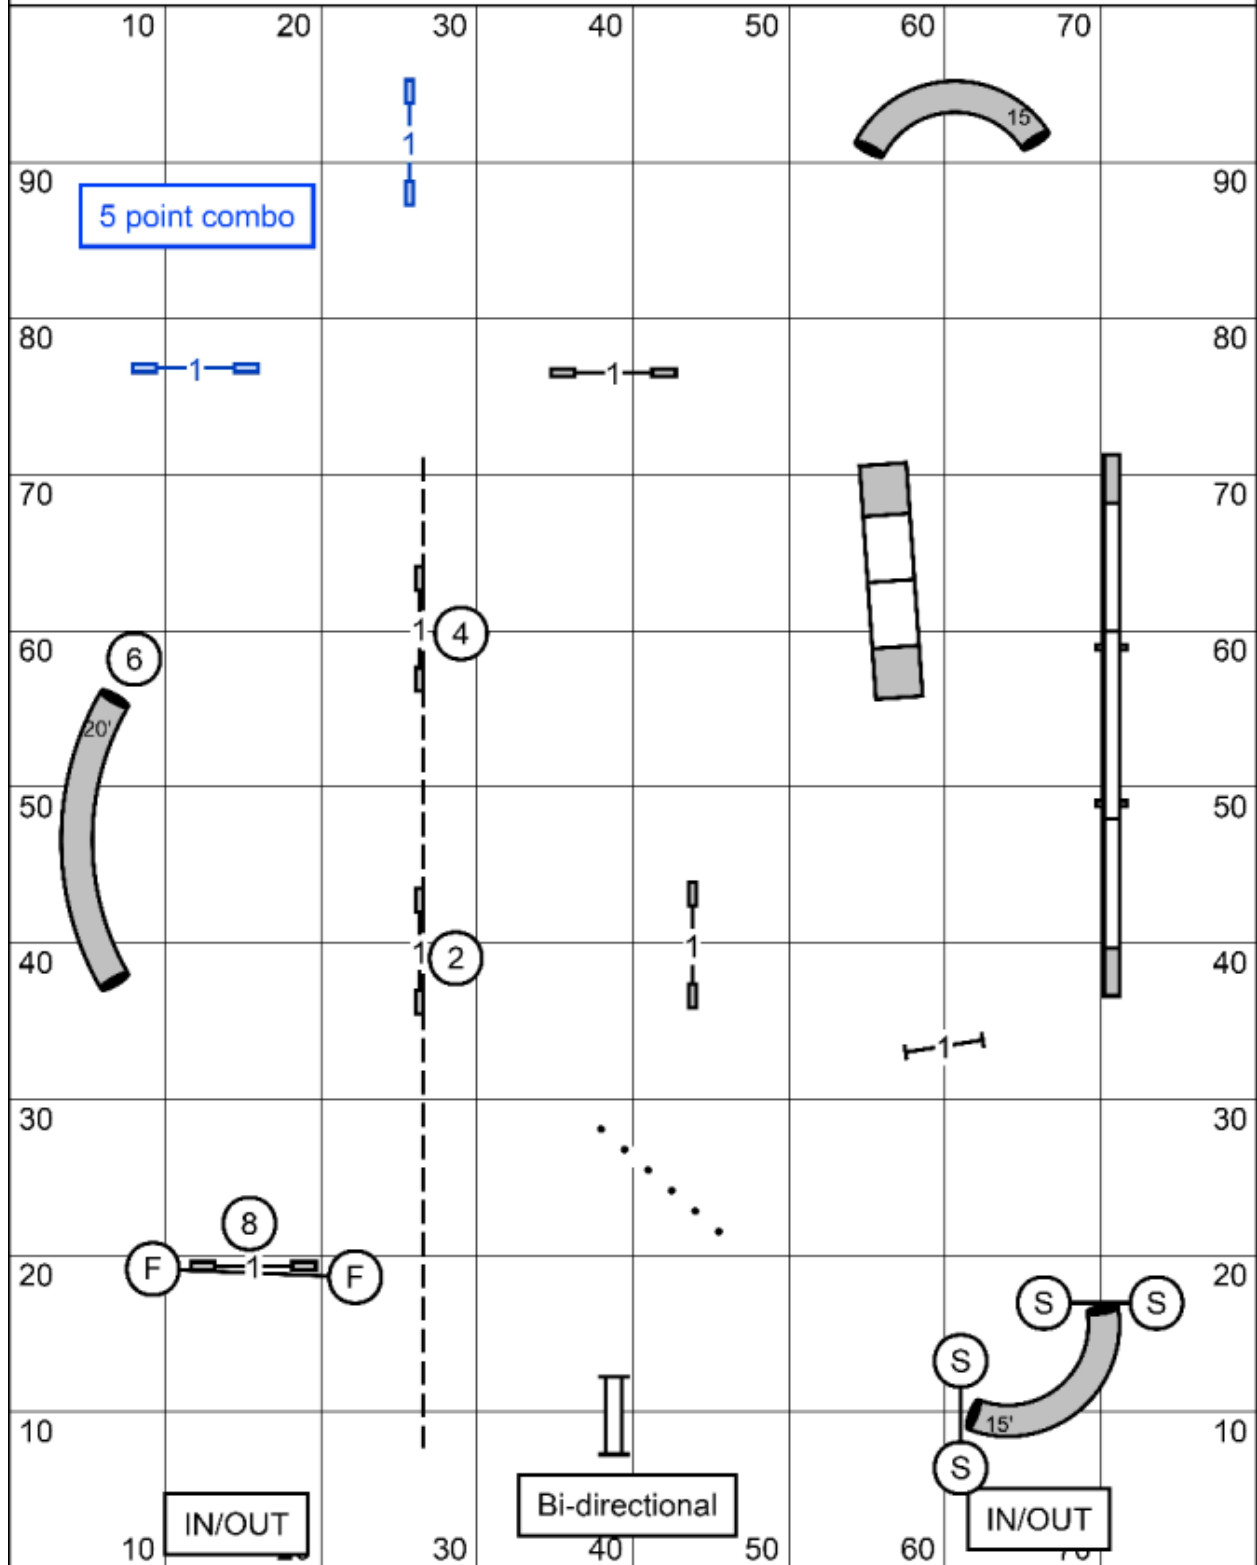

Standard Level 2 - DD

Next Dog: Please enter the ring when the team ahead of you is at #13

Standard Level 2 - DD
 Judged by: Mike Brownell
 May 29, 2026
 FKPS K9 Training
 Rochester, MN

Standard Level 1 - DD

Next Dog: Please enter the ring when the team ahead of you is at #10

Standard Level 1 - DD
 Judged by: Mike Brownell
 May 29, 2026
 FKPS K9 Training
 Rochester, MN

Jackpot Levels 5/C

Next Dog: Please enter the ring when the team ahead of you is at the gamble

Snooker Levels 3/5/C

Next Dog: Please enter the ring when the team ahead of you is at #6 in the closing

Snooker Levels 3/5/C
 Judged by: Mike Brownell
 May 29, 2026
 FKPS K9 Training
 Rochester, MN

Snooker Levels 1/2