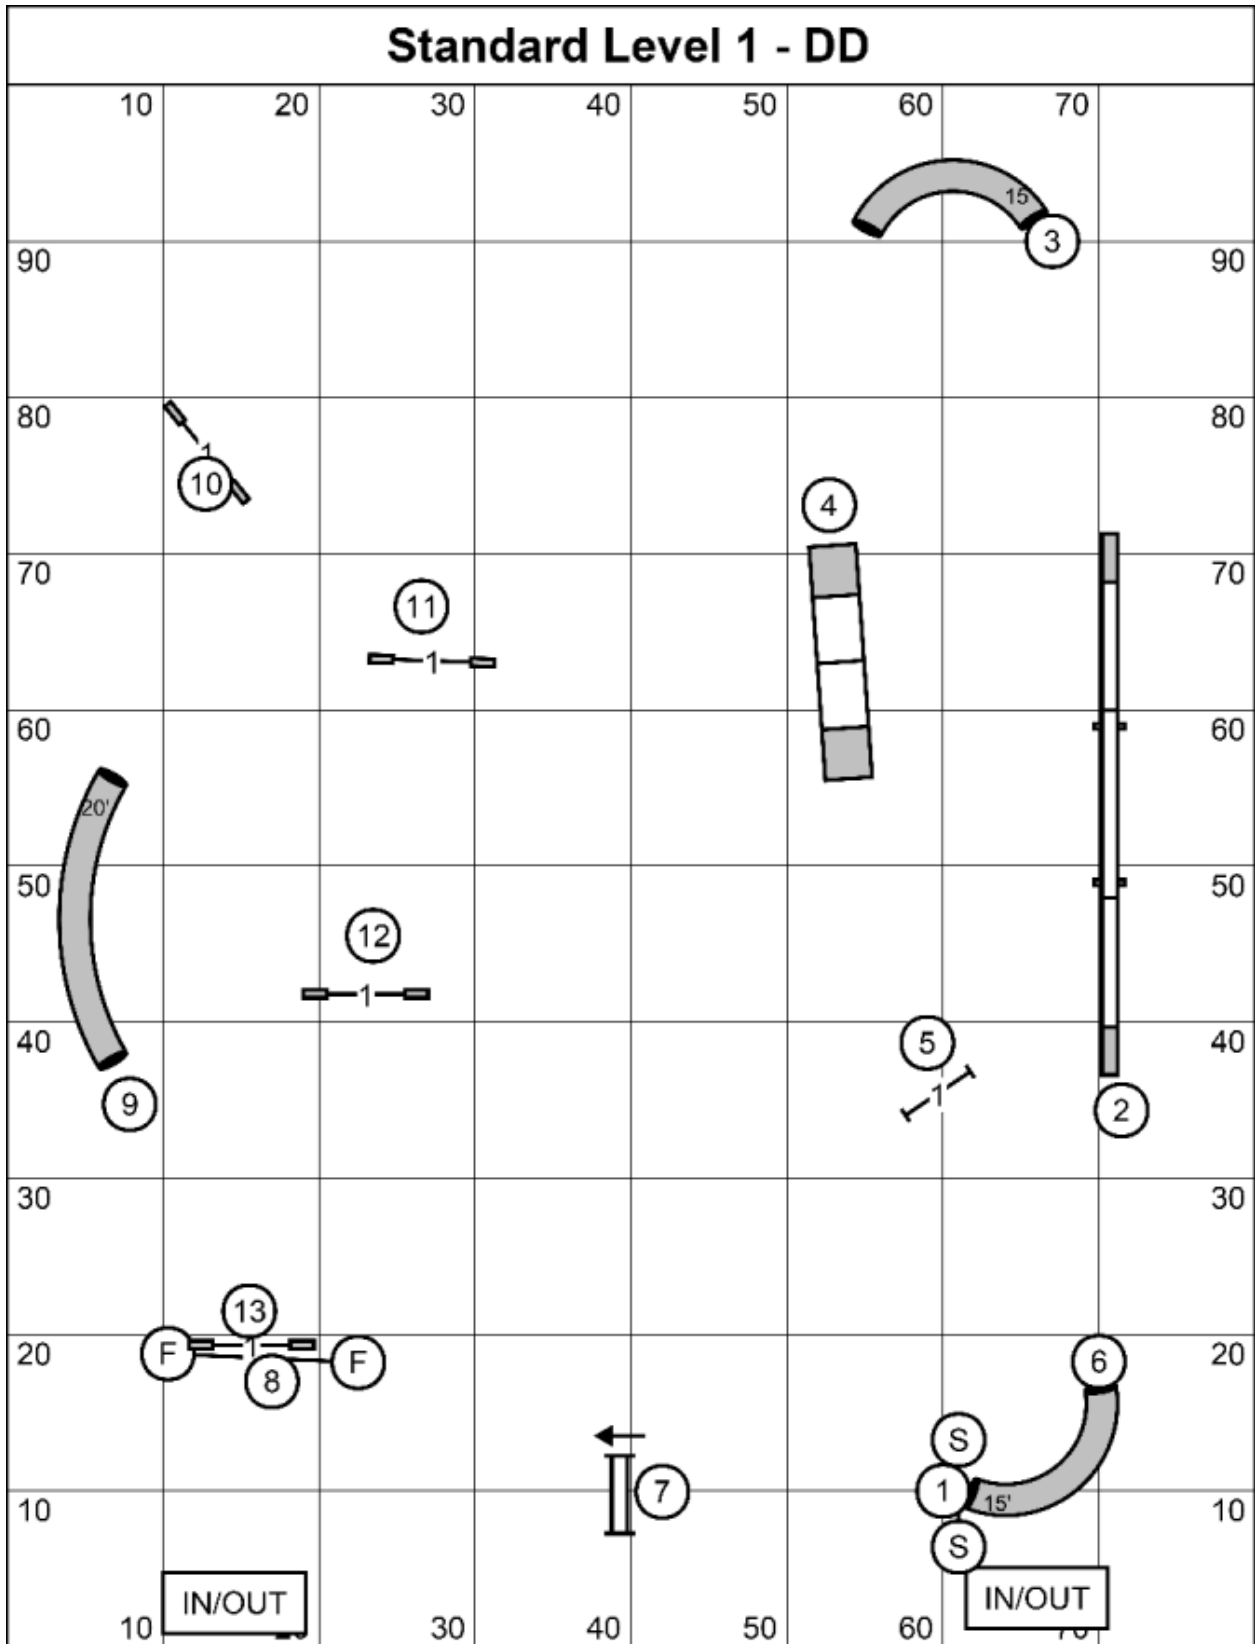

Standard Level 2 - DD

Next Dog: Please enter the ring when the team ahead of you is at #13

Standard Level 2 - DD
 Judged by: Mike Brownell
 May 29, 2026
 FKPS K9 Training
 Rochester, MN

Standard Level 1 - DD

Next Dog: Please enter the ring when the team ahead of you is at #10

Standard Level 1 - DD
 Judged by: Mike Brownell
 May 29, 2026
 FKPS K9 Training
 Rochester, MN

Jackpot Levels 5/C

Next Dog: Please enter the ring when the team ahead of you is at the gamble

Snooker Levels 3/5/C

Next Dog: Please enter the ring when the team ahead of you is at #6 in the closing

Snooker Levels 3/5/C
 Judged by: Mike Brownell
 May 29, 2026
 FKPS K9 Training
 Rochester, MN

Snooker Levels 1/2