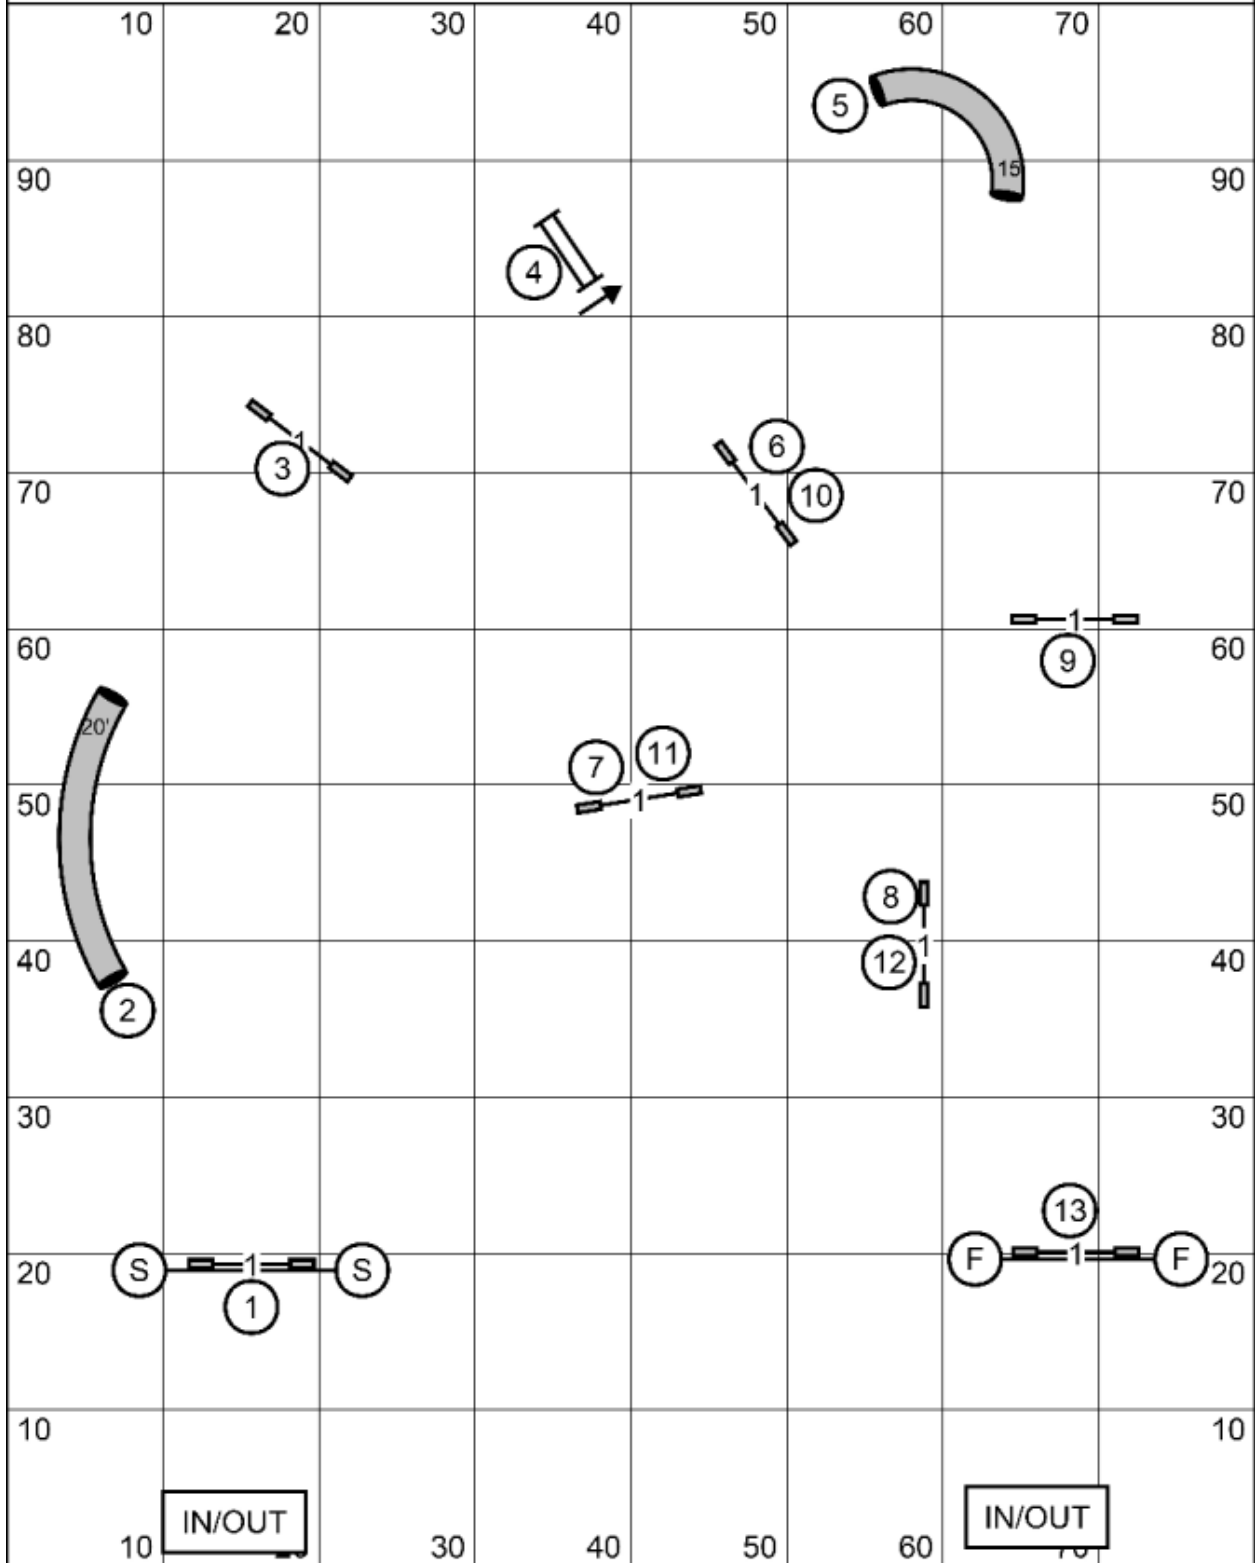

Jumpers Levels 1/2

Next Dog: Please enter the ring when the team ahead of you is at #12

Jumpers Levels 1/2
Judged by: Mike Brownell
May 29, 2026
FKPS K9 Training
Rochester, MN