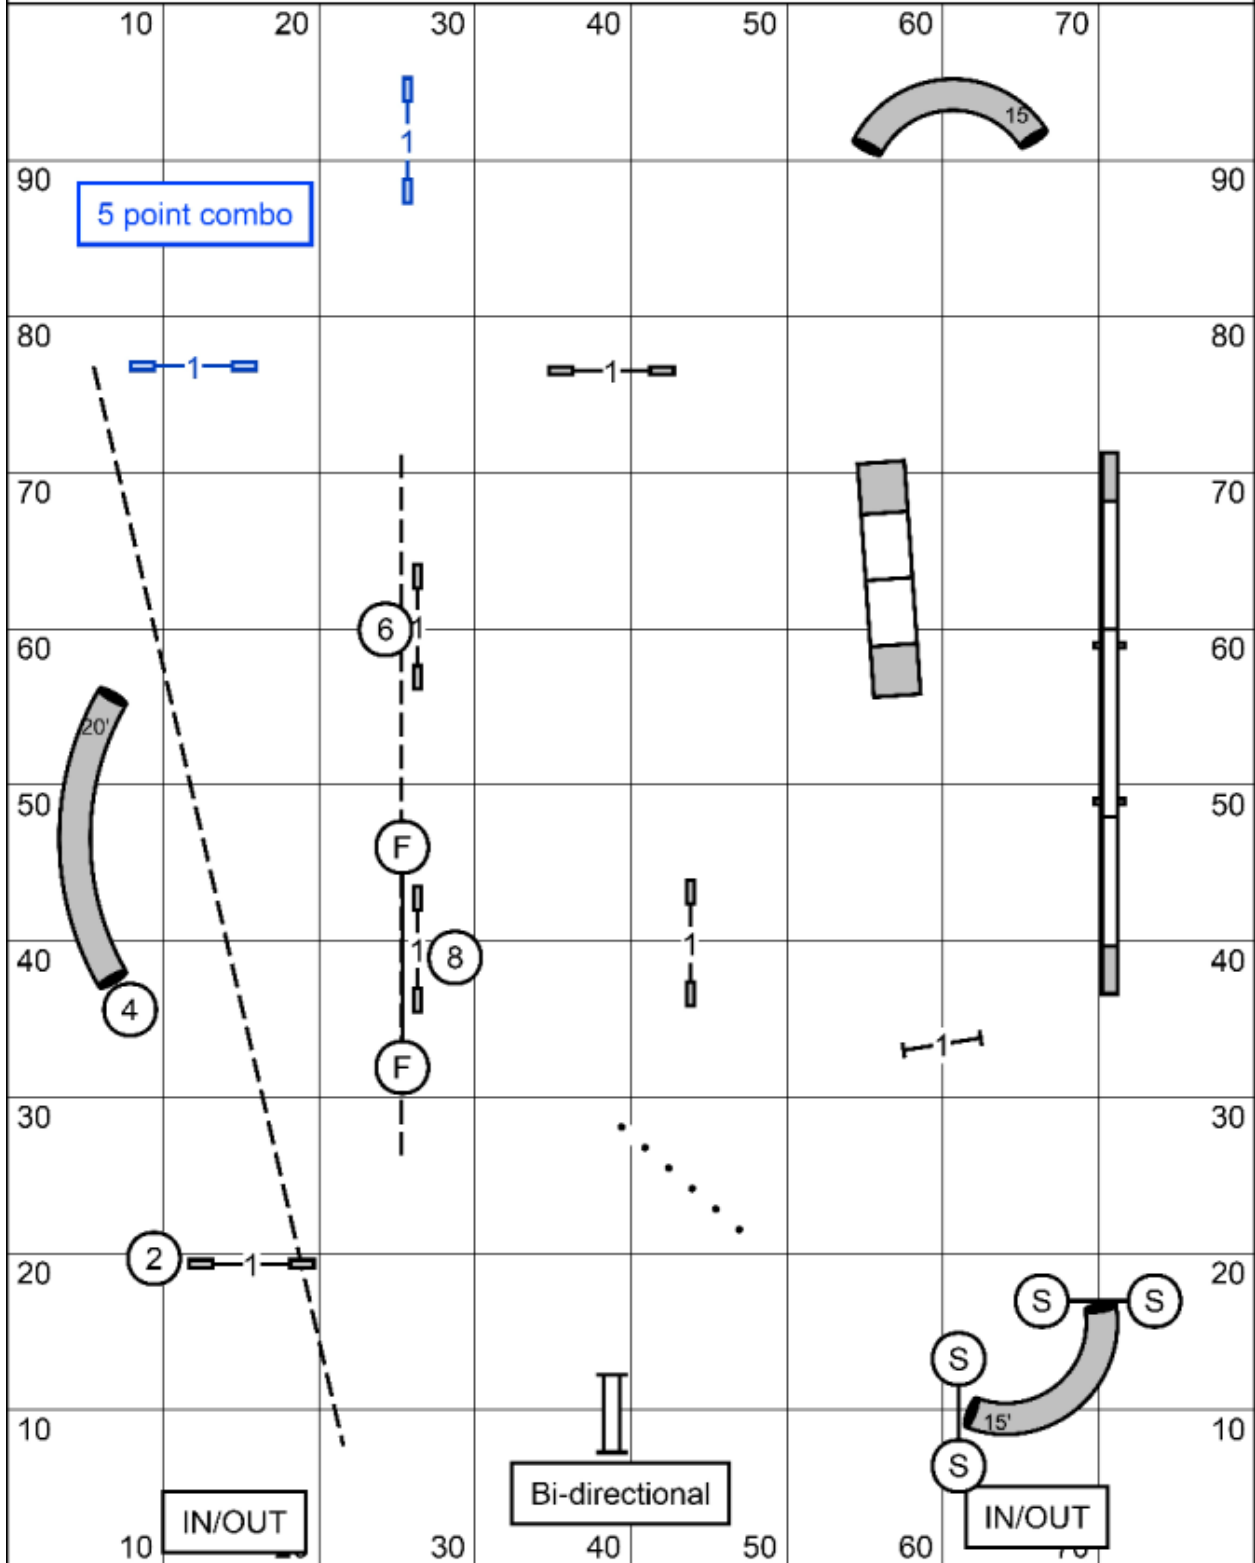

Jackpot Levels 1/2

Next Dog: Please enter the ring when the team ahead of you is at the gamble

Jackpot Levels 1/2
Judged by: Mike Brownell
May 29, 2026
FKPS K9 Training
Rochester, MN