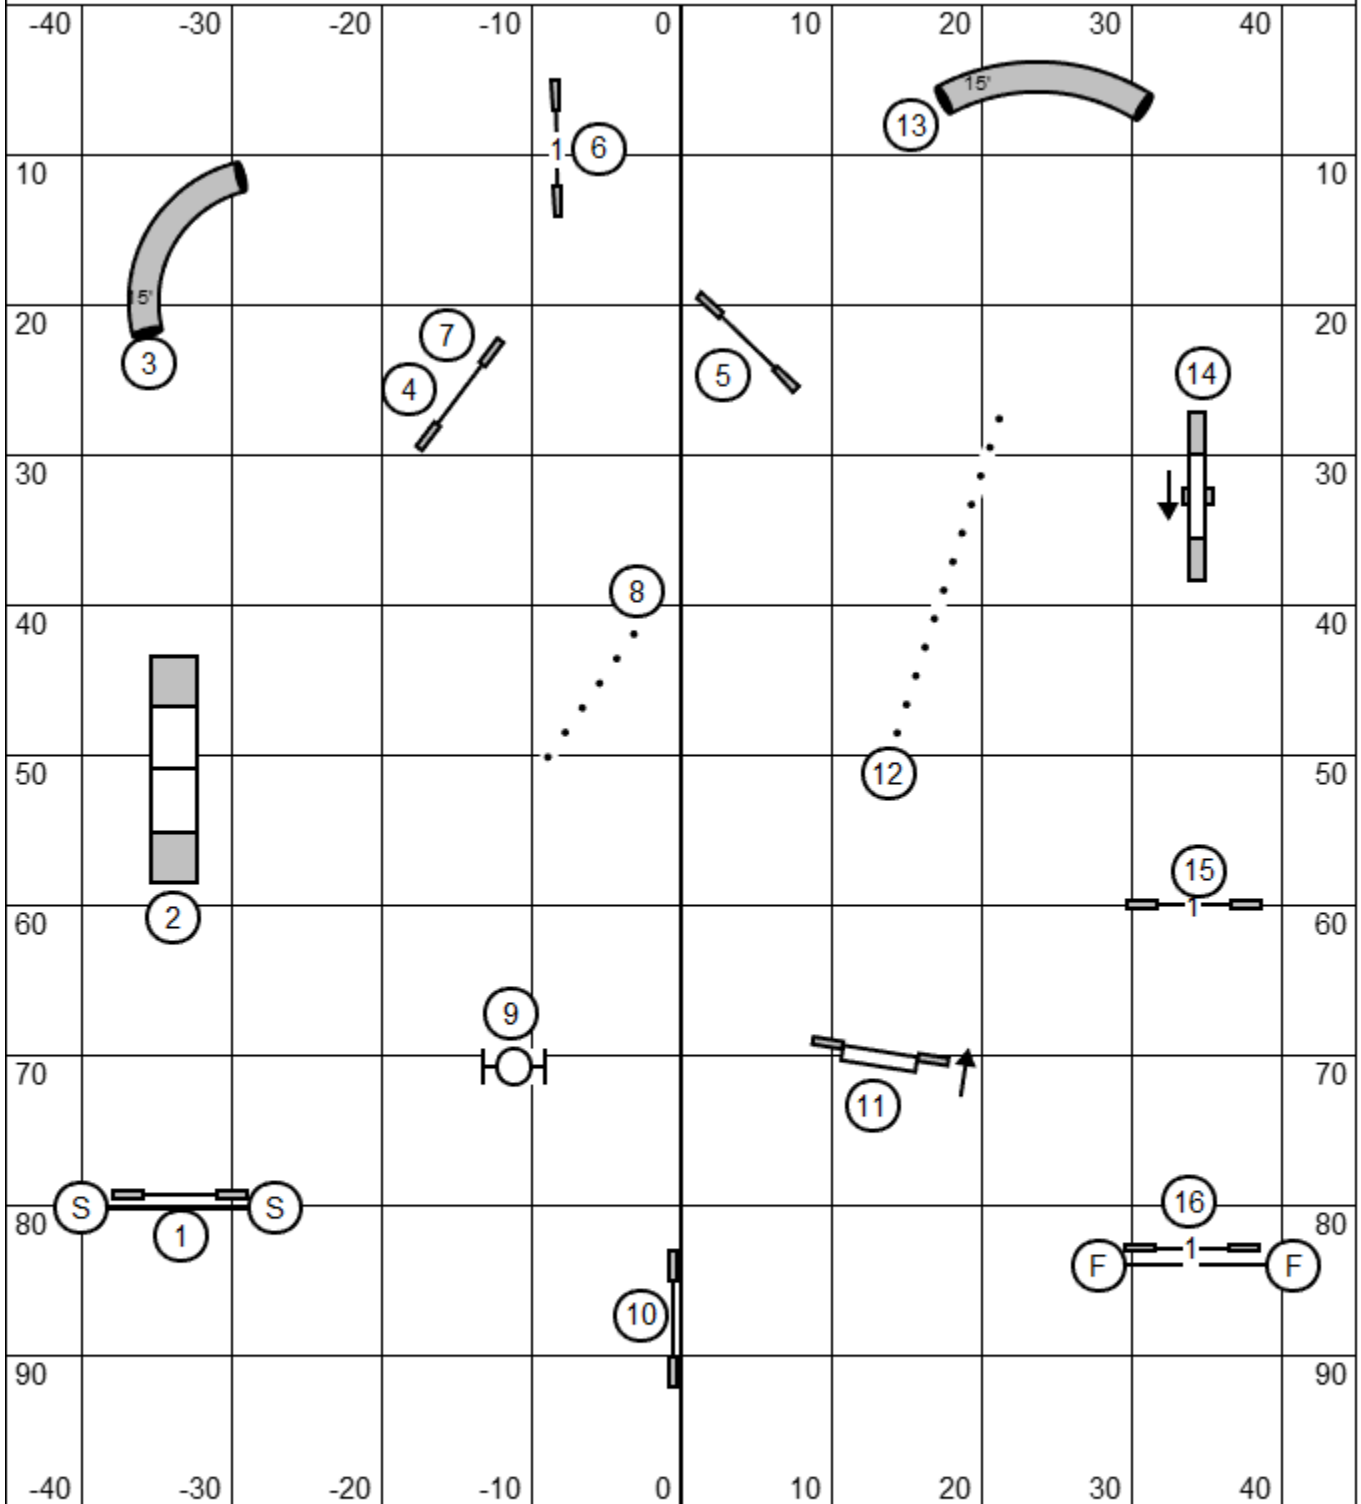

Standard 5,C

Enter

Standard - Ring 1
 Designed & Judged by:
 Cindi Capobres
 CPE National Event
 Host Club: Pawcific NW Agility
 Sunday, May 31, 2026
 Auburn, WA

Exit

Snooker - Ring 2

In Opening
All obstacles Bidirectional
Combo in any order

In closing
2 Bidirectional

Bidirectional Start

Exit

Enter

Snooker - Ring 2
Designed & Judged by:
John Raymond
CPE National Event
Host Club: Pawsific NW Agility
Sunday, May 31, 2026
Auburn, WA

COLORS - RING 3