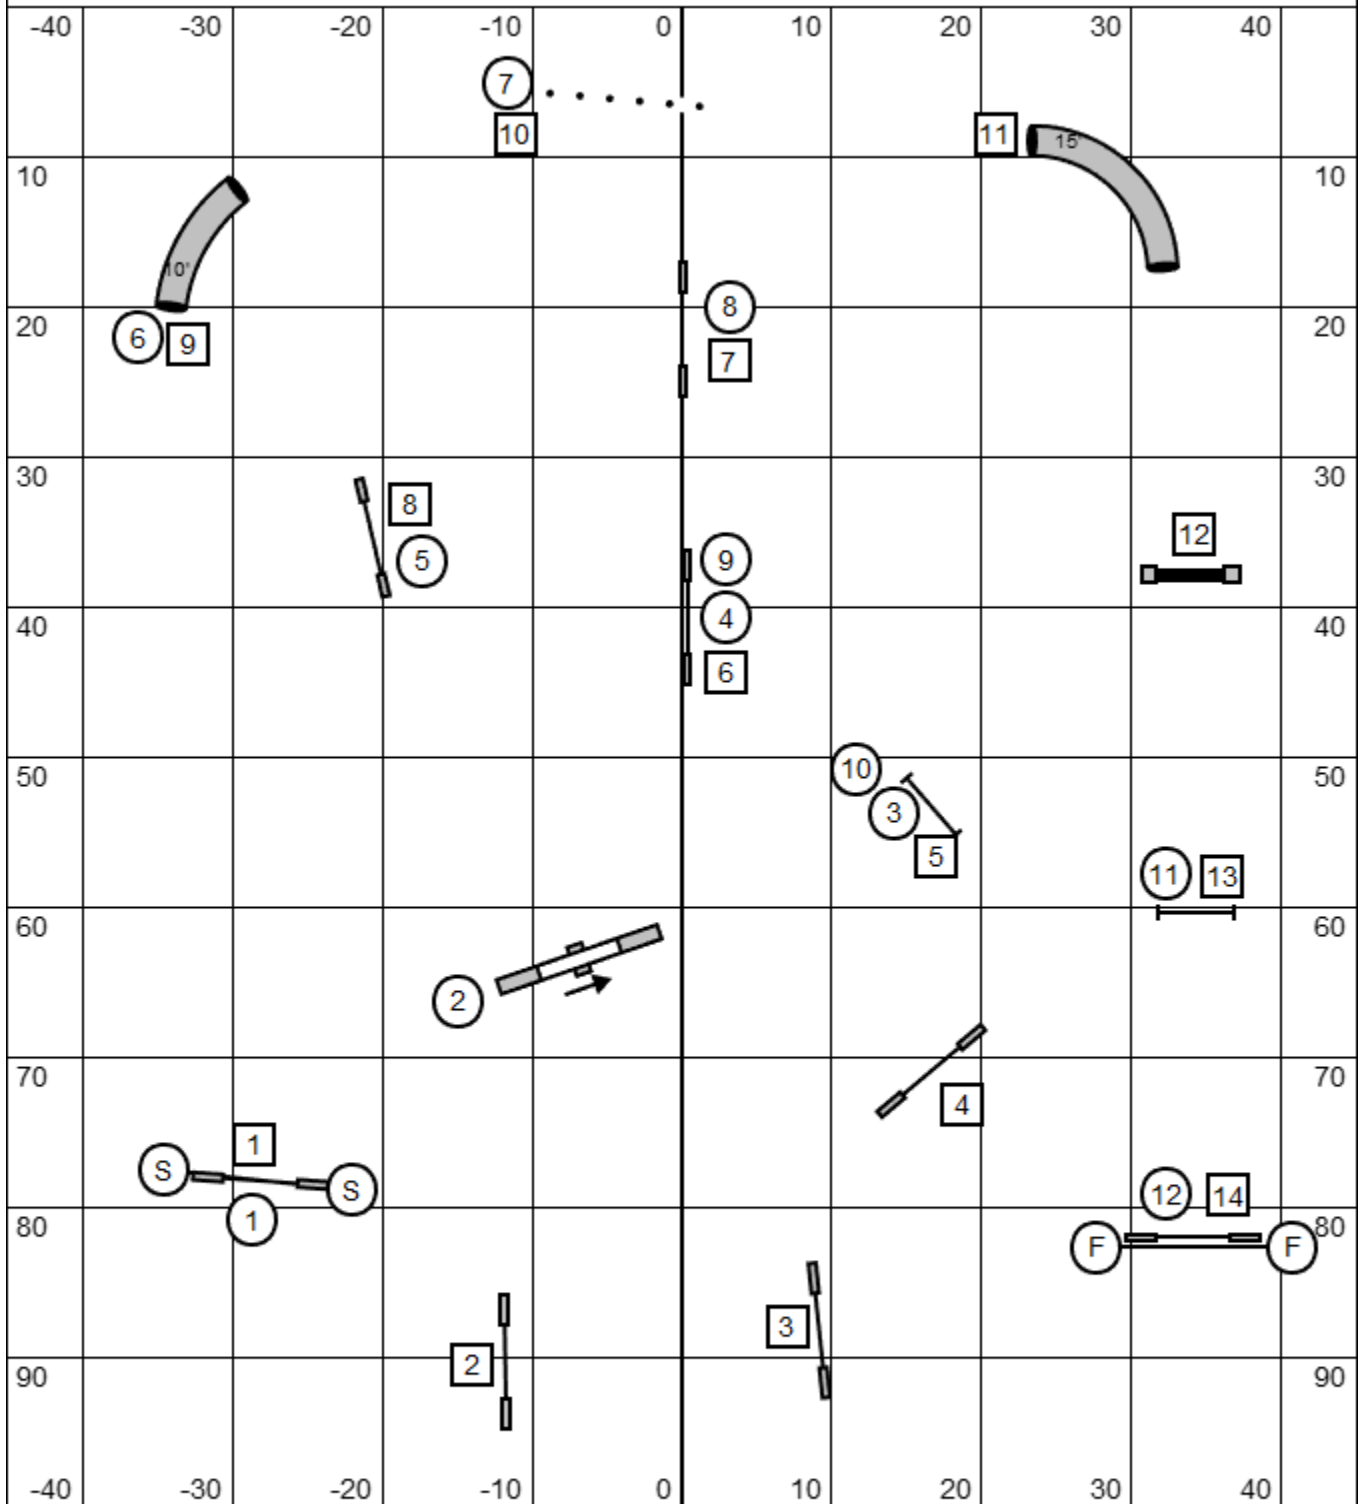

Standard 5,C

Enter

Standard - Ring 1
 Designed & Judged by:
 Cindi Capobres
 CPE National Event
 Host Club: Pawcific NW Agility
 Sunday, May 31, 2026
 Auburn, WA

Exit

Snooker - Ring 2

In Opening
All obstacles Bidirectional
Combo in any order

In closing
2 Bidirectional

Bidirectional Start

Exit

Enter

Snooker - Ring 2
Designed & Judged by:
John Raymond
CPE National Event
Host Club: Pawsific NW Agility
Sunday, May 31, 2026
Auburn, WA

COLORS - RING 3