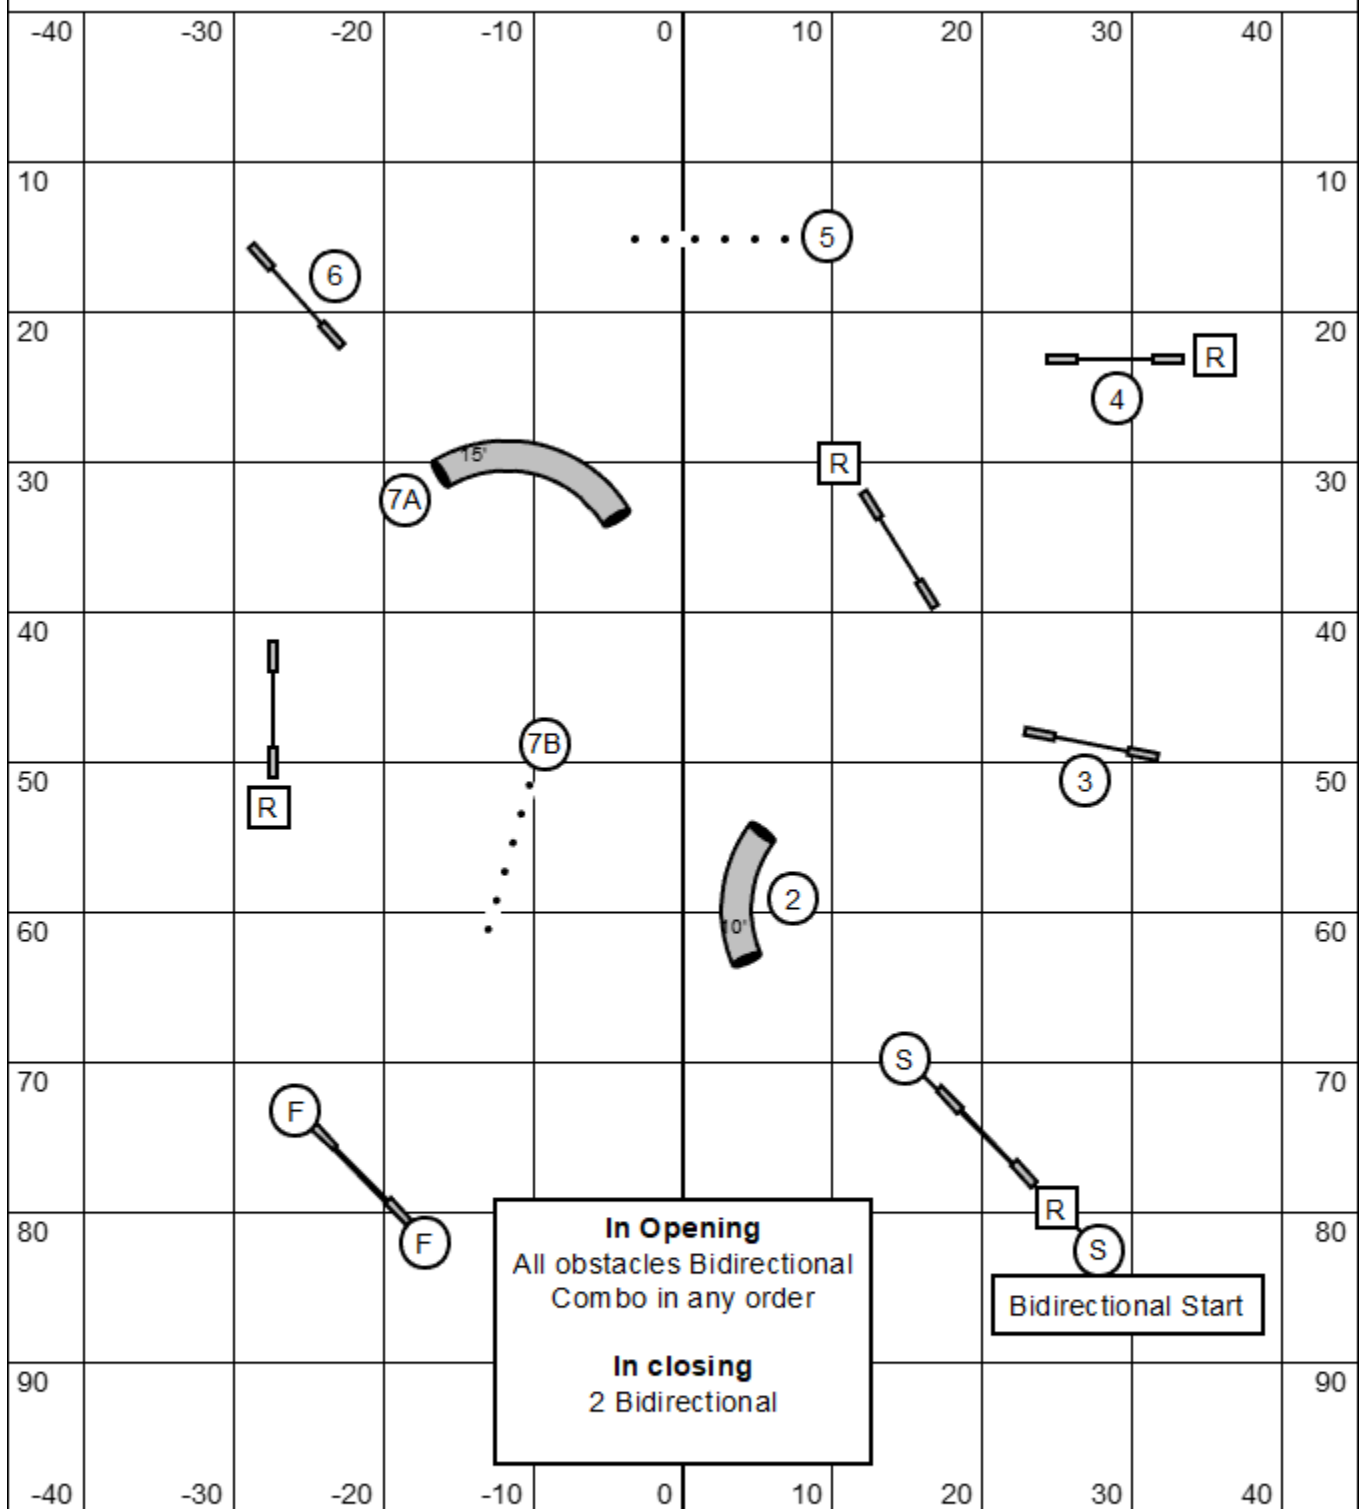

Standard 5,C

Enter

Standard - Ring 1
 Designed & Judged by:
 Cindi Capobres
 CPE National Event
 Host Club: Pawcific NW Agility
 Sunday, May 31, 2026
 Auburn, WA

Exit

Snooker - Ring 2

In Opening
All obstacles Bidirectional
Combo in any order

In closing
2 Bidirectional

Bidirectional Start

Exit

Enter

Snooker - Ring 2
Designed & Judged by:
John Raymond
CPE National Event
Host Club: Pawsific NW Agility
Sunday, May 31, 2026
Auburn, WA

COLORS - RING 3