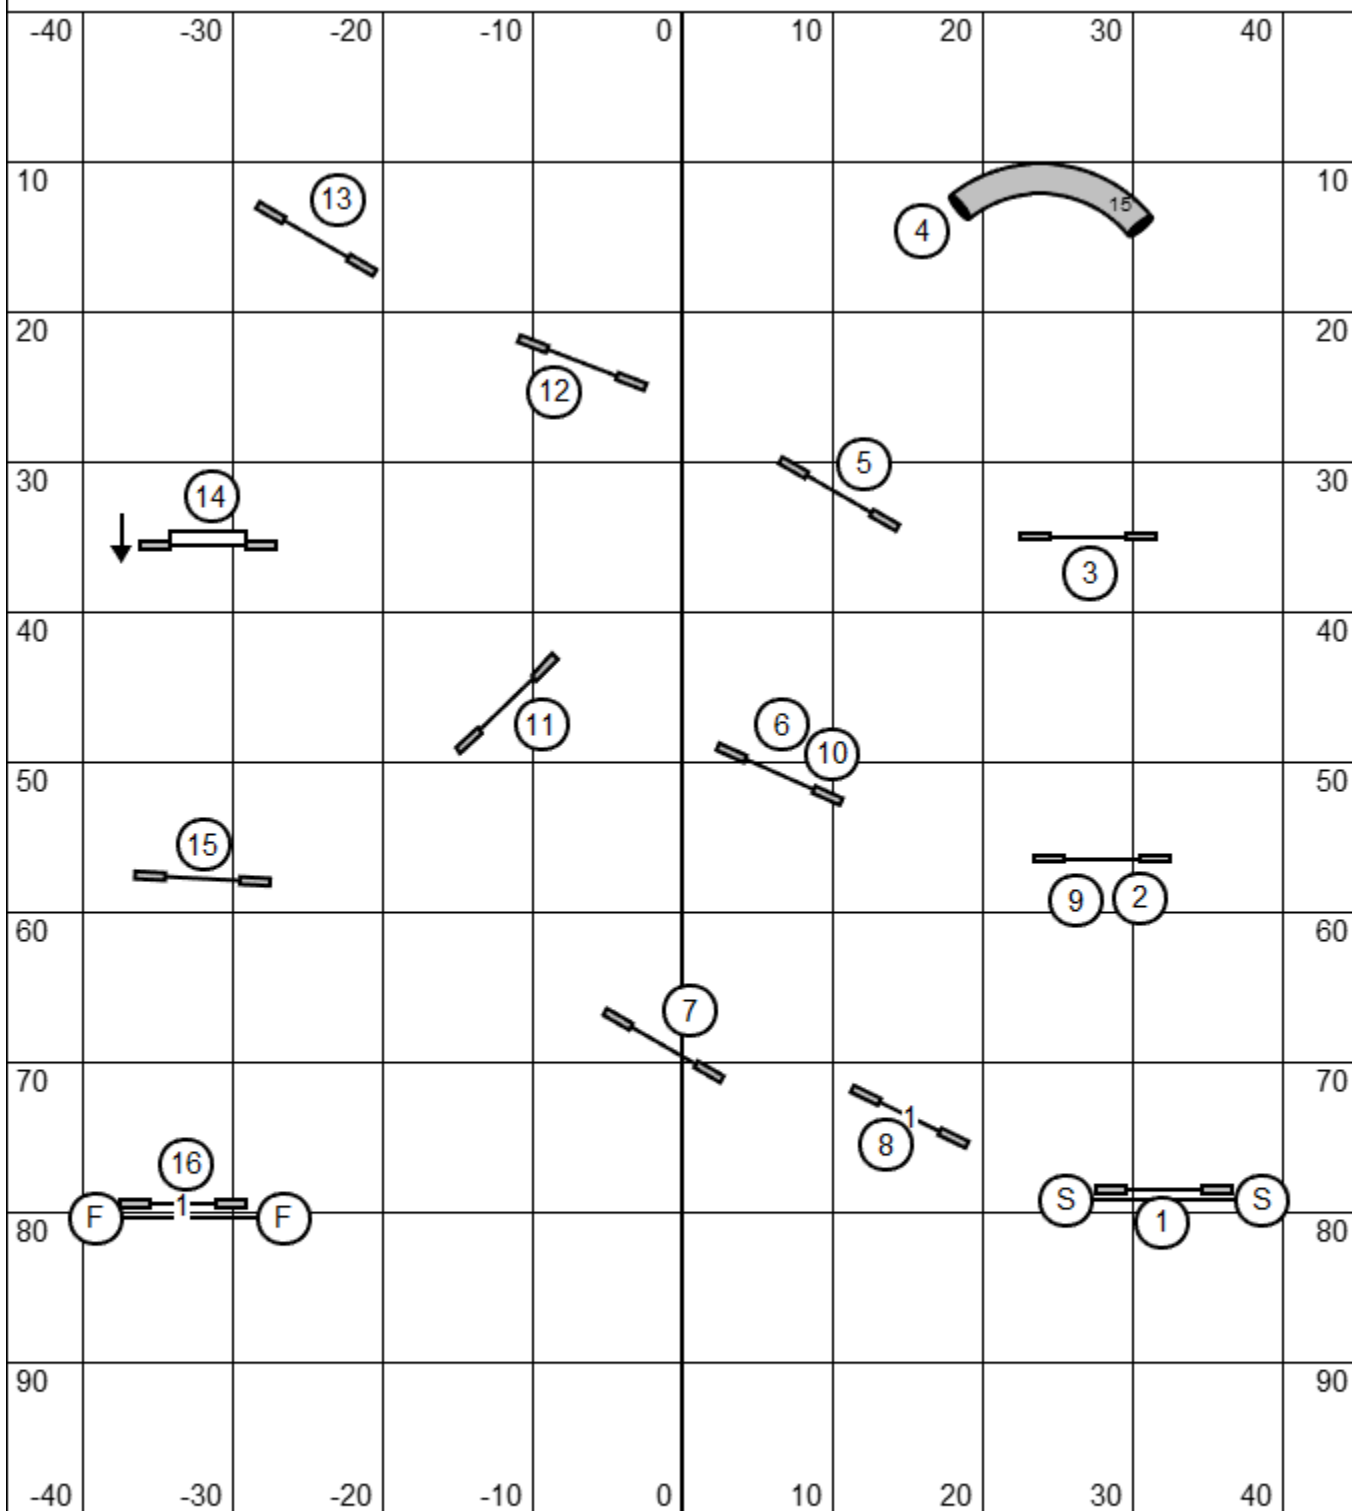

Jumpers 5,C

IN/OUT

Jumpers - Ring 3
Designed & Judged by:
Cindi Capobres
CPE National Event
Host Club: Pawcific NW Agility
Friday, May 29, 2026
Auburn, WA

IN/OUT