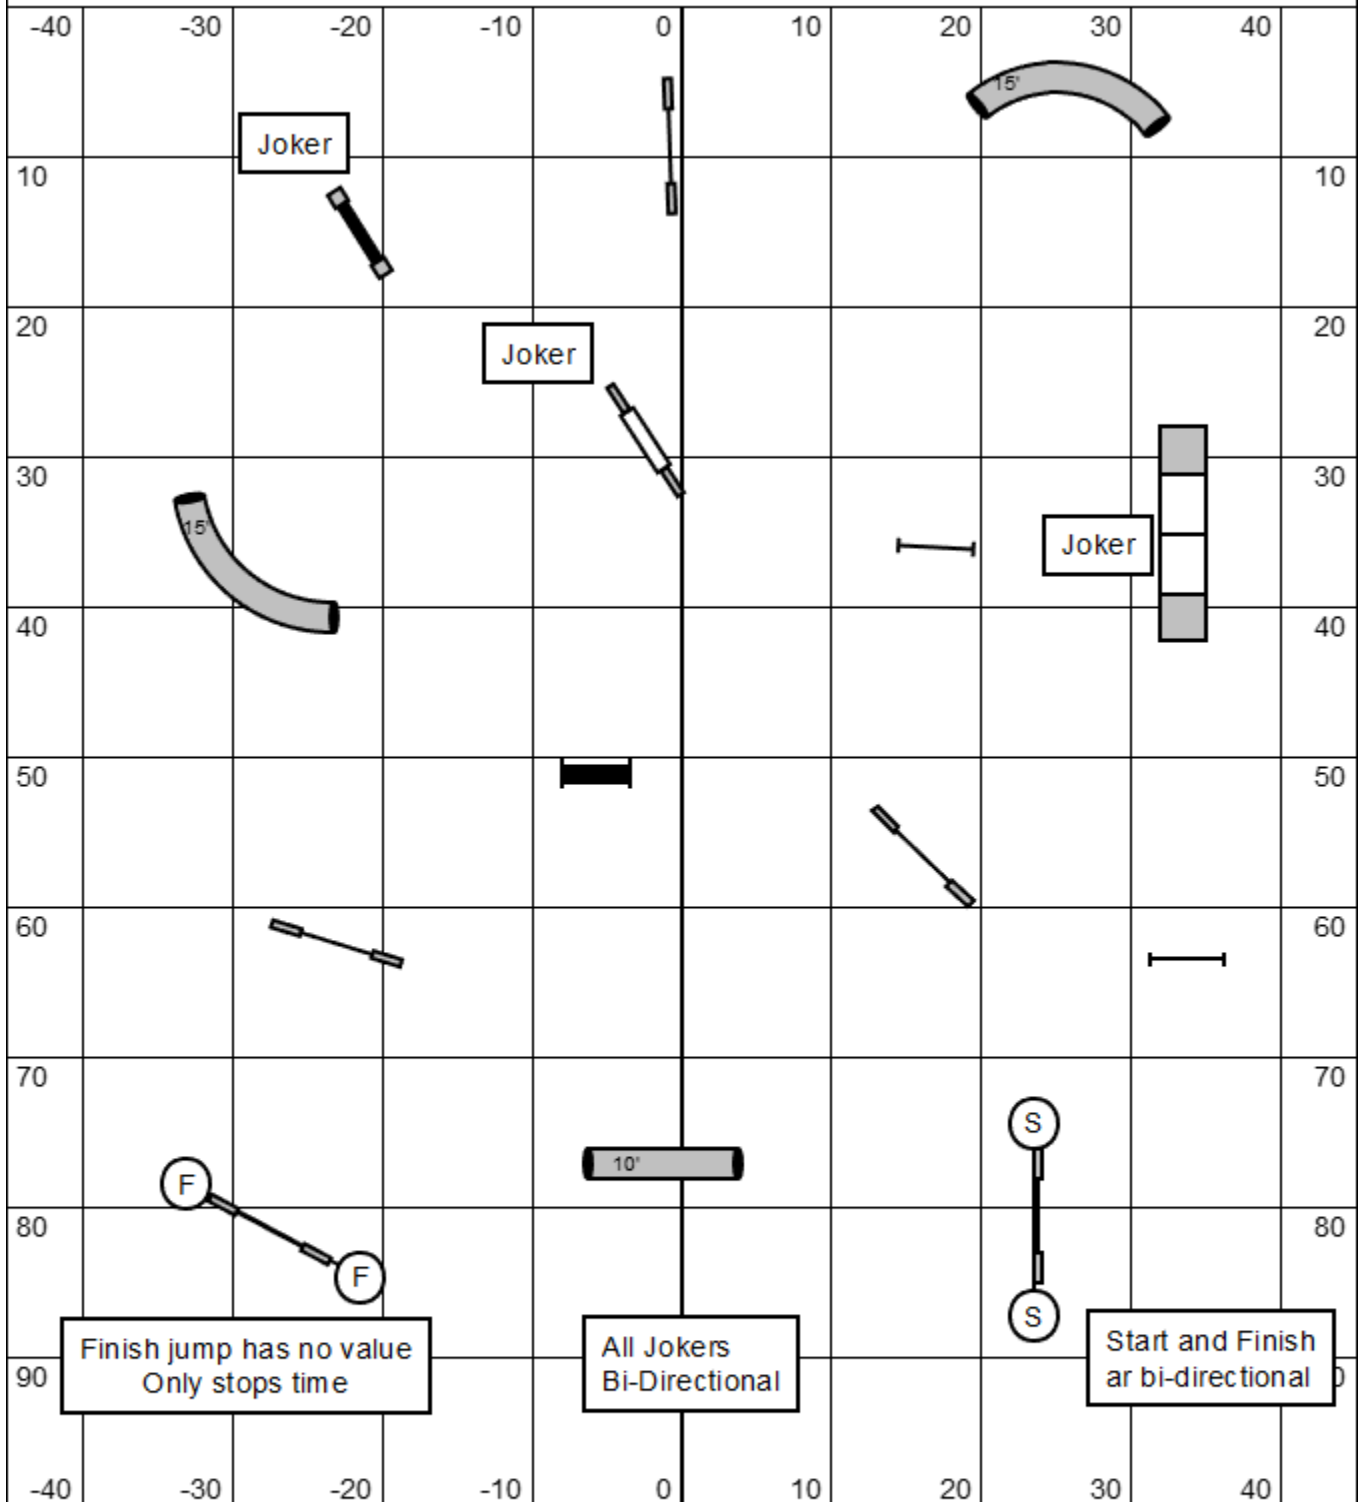

Standard Ring 1

Enter

Exit

Standard - Ring 1
 Designed & Judged by:
 John Raymond
 CPE National Event
 Host Club: Pawcific NW Agility
 Friday, May 29, 2026
 Auburn, WA

FULLHOUSE - RING 2

Finish jump has no value
Only stops time

All Jokers
Bi-Directional

Start and Finish
are bi-directional

Exit

Enter

FullHouse - Ring 2
Designed & Judged by:
Judy Greco
CPE National Event
Host Club: Pacific NW Agility
Friday, May 29, 2026
Auburn, WA