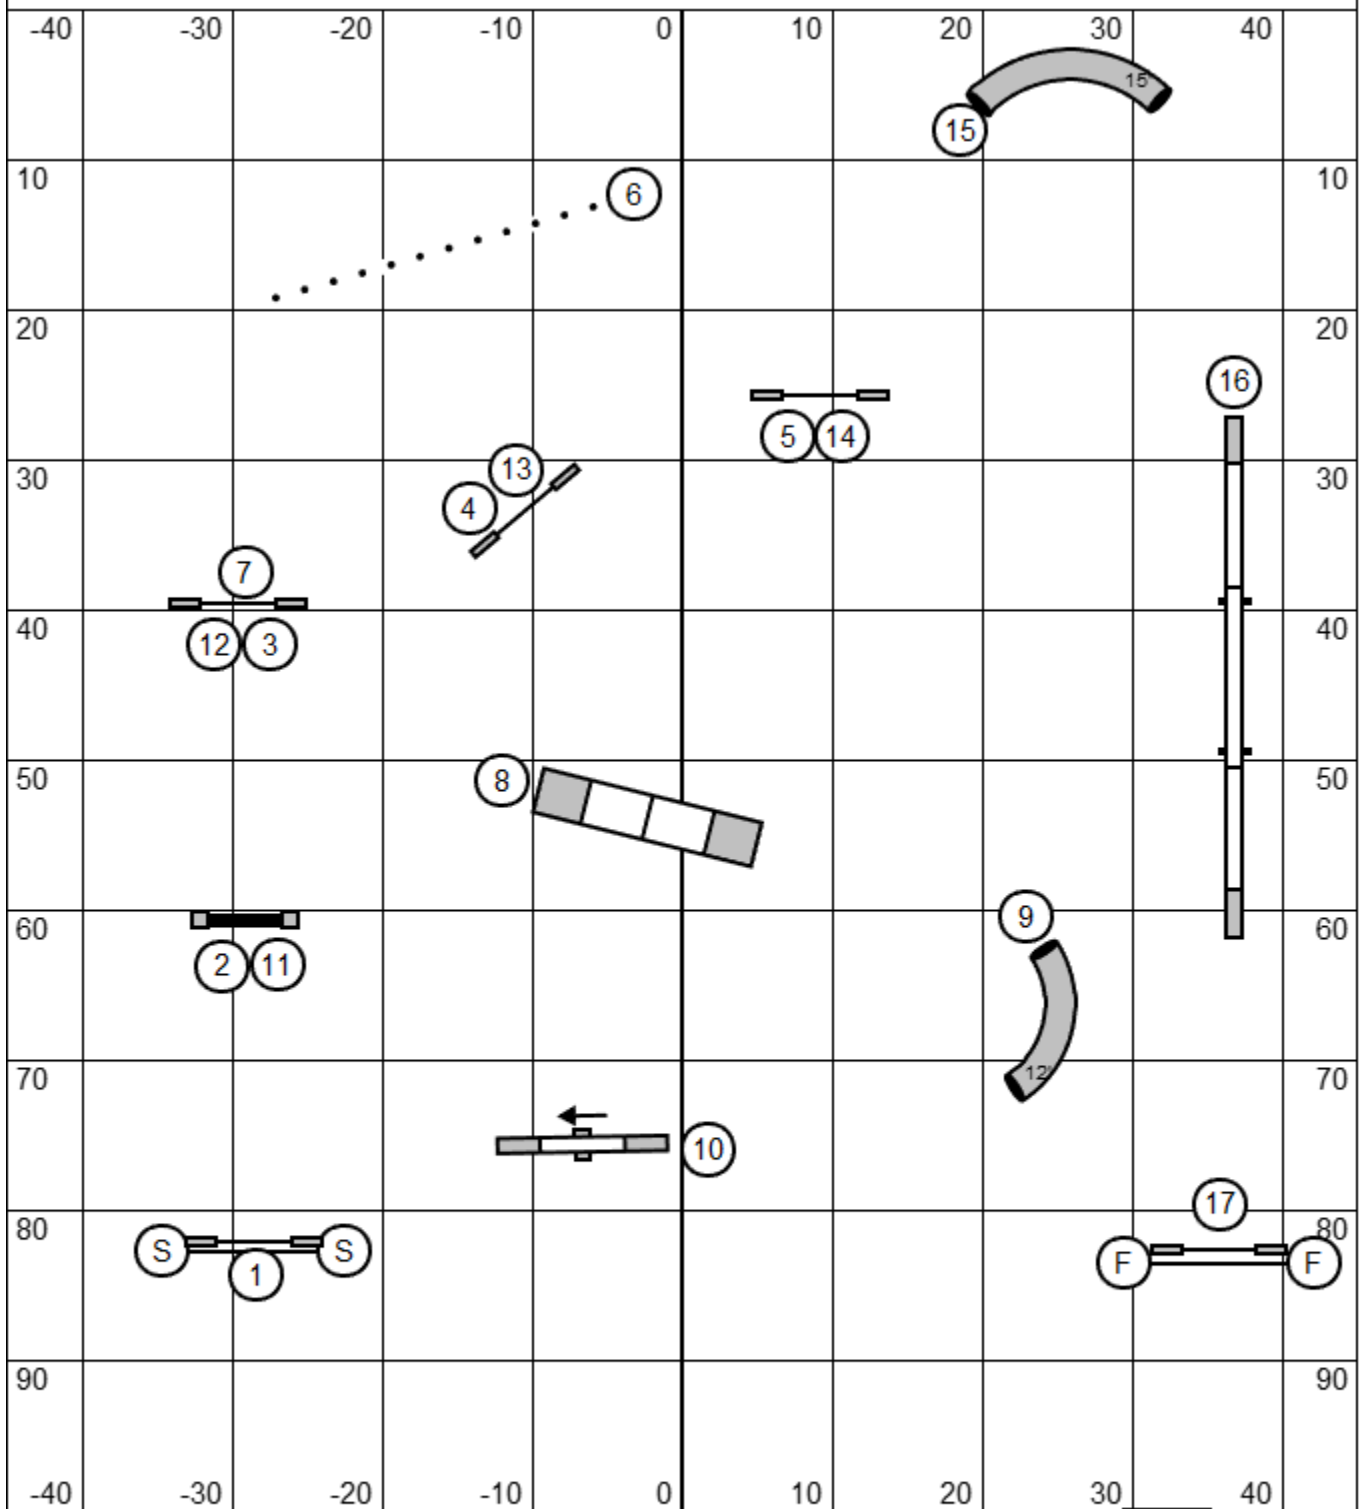

Standard Ring 1

Enter

Exit

Standard - Ring 1
 Designed & Judged by:
 John Raymond
 CPE National Event
 Host Club: Pawcific NW Agility
 Friday, May 29, 2026
 Auburn, WA

FULLHOUSE - RING 2

Finish jump has no value
Only stops time

All Jokers
Bi-Directional

Start and Finish
are bi-directional

Exit

Enter

FullHouse - Ring 2
Designed & Judged by:
Judy Greco
CPE National Event
Host Club: Pacific NW Agility
Friday, May 29, 2026
Auburn, WA