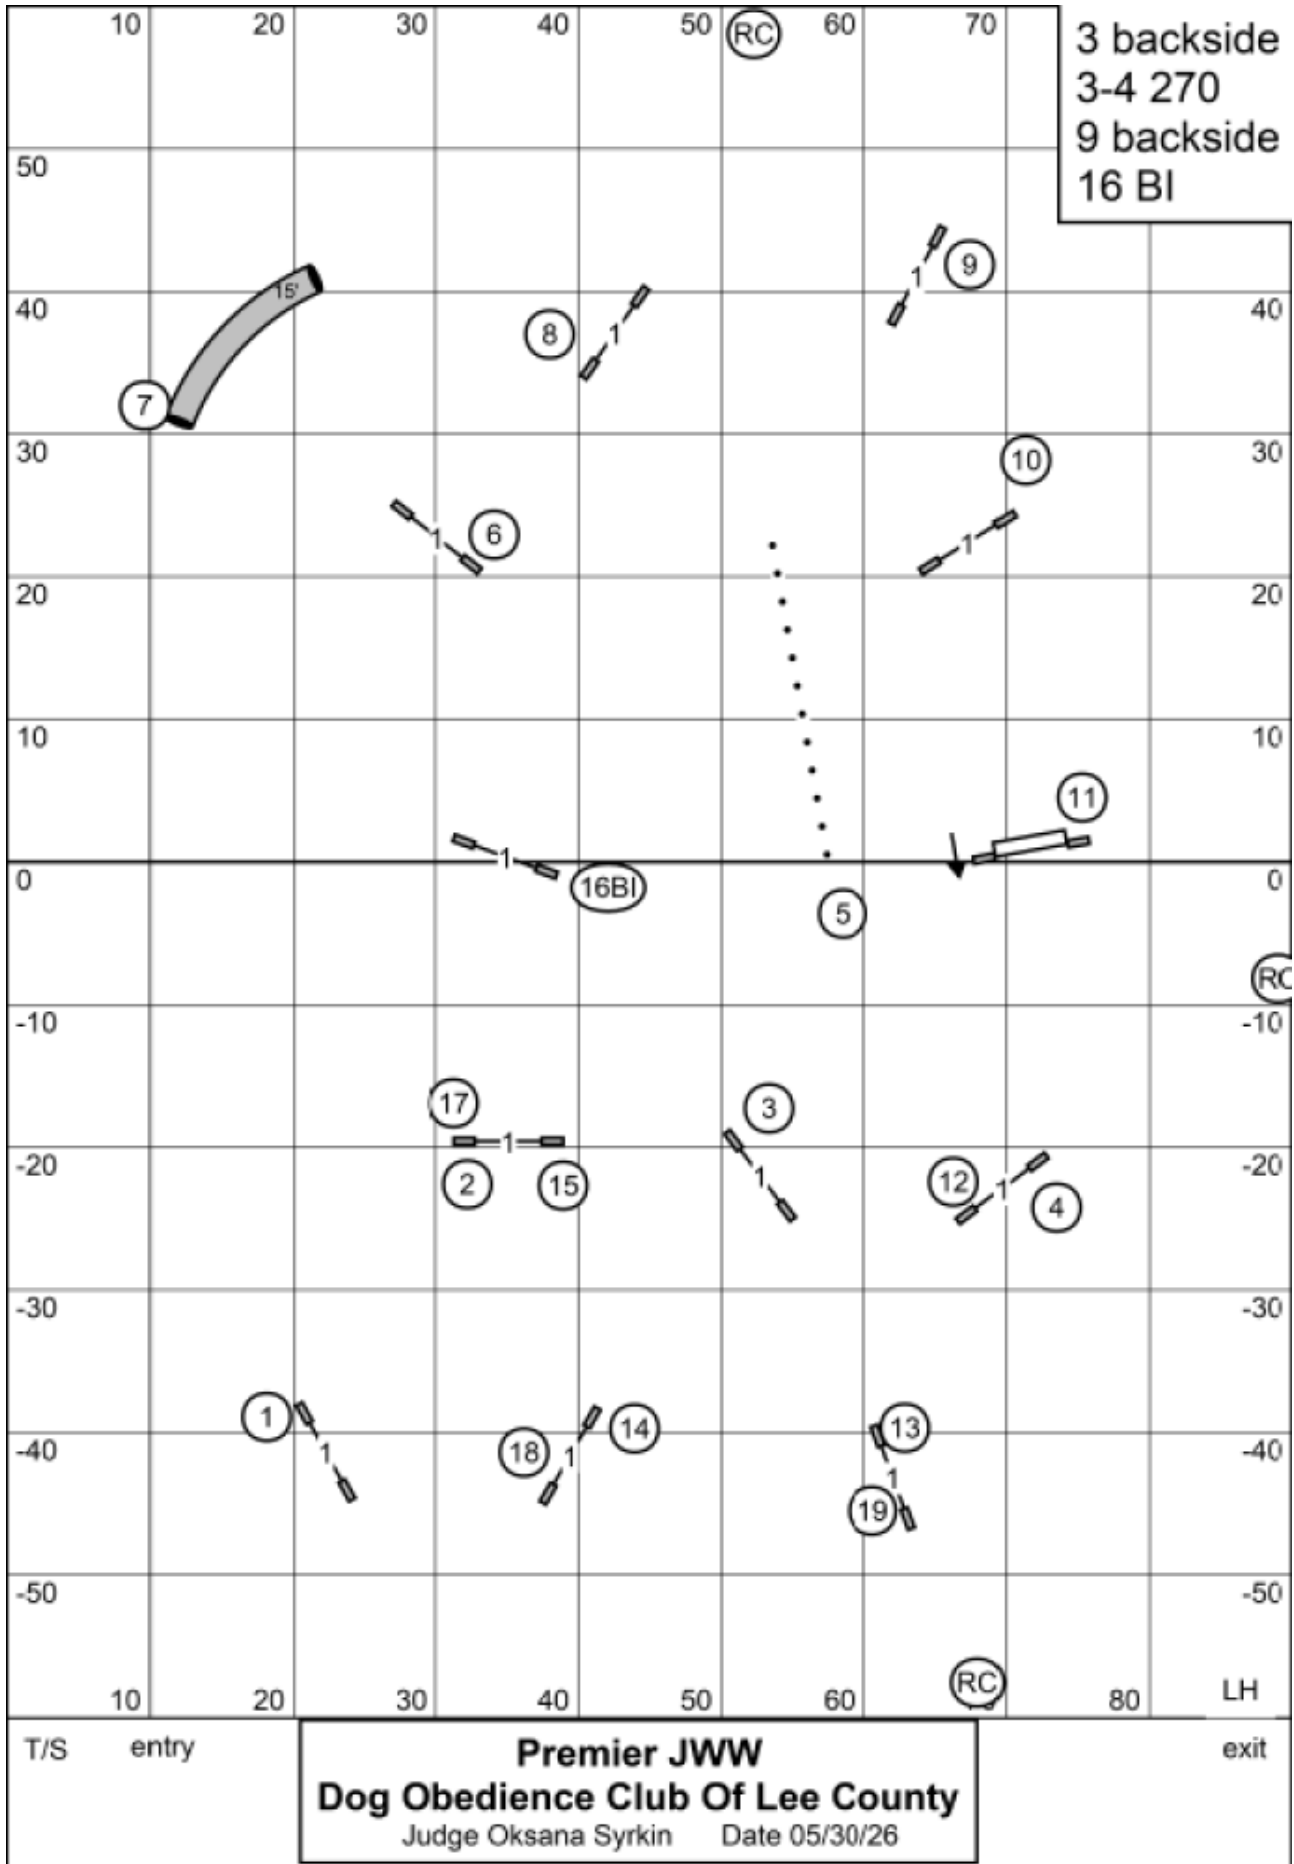

T/S entry

Excellent/Master STD
Dog Obedience Club Of Lee County
 Judge Oksana Syrkin Date 05/30/26

exit

T/S entry	<p>Open STD</p> <p>Dog Obedience Club Of Lee County</p> <p>Judge Oksana Syrkin Date 05/30/26</p>	exit
-----------	---	------

T/S entry	Novice STD Dog Obedience Club Of Lee County Judge Oksana Syrkin Date 05/30/26	exit
-----------	--	------

T/S entry	<p>Excellent/ Master JWW Dog Obedience Club Of Lee County Judge Oksana Syrkin Date 05/30/26</p>	exit
-----------	--	------

T/S	entry	<p>Open JWW</p> <p>Dog Obedience Club Of Lee County</p> <p>Judge Oksana Syrkin Date 05/30/26</p>	exit
-----	-------	---	------

T/S	entry	<p>Novice JWW Dog Obedience Club Of Lee County Judge Oksana Syrkin Date 05/30/26</p>	exit
-----	-------	---	------