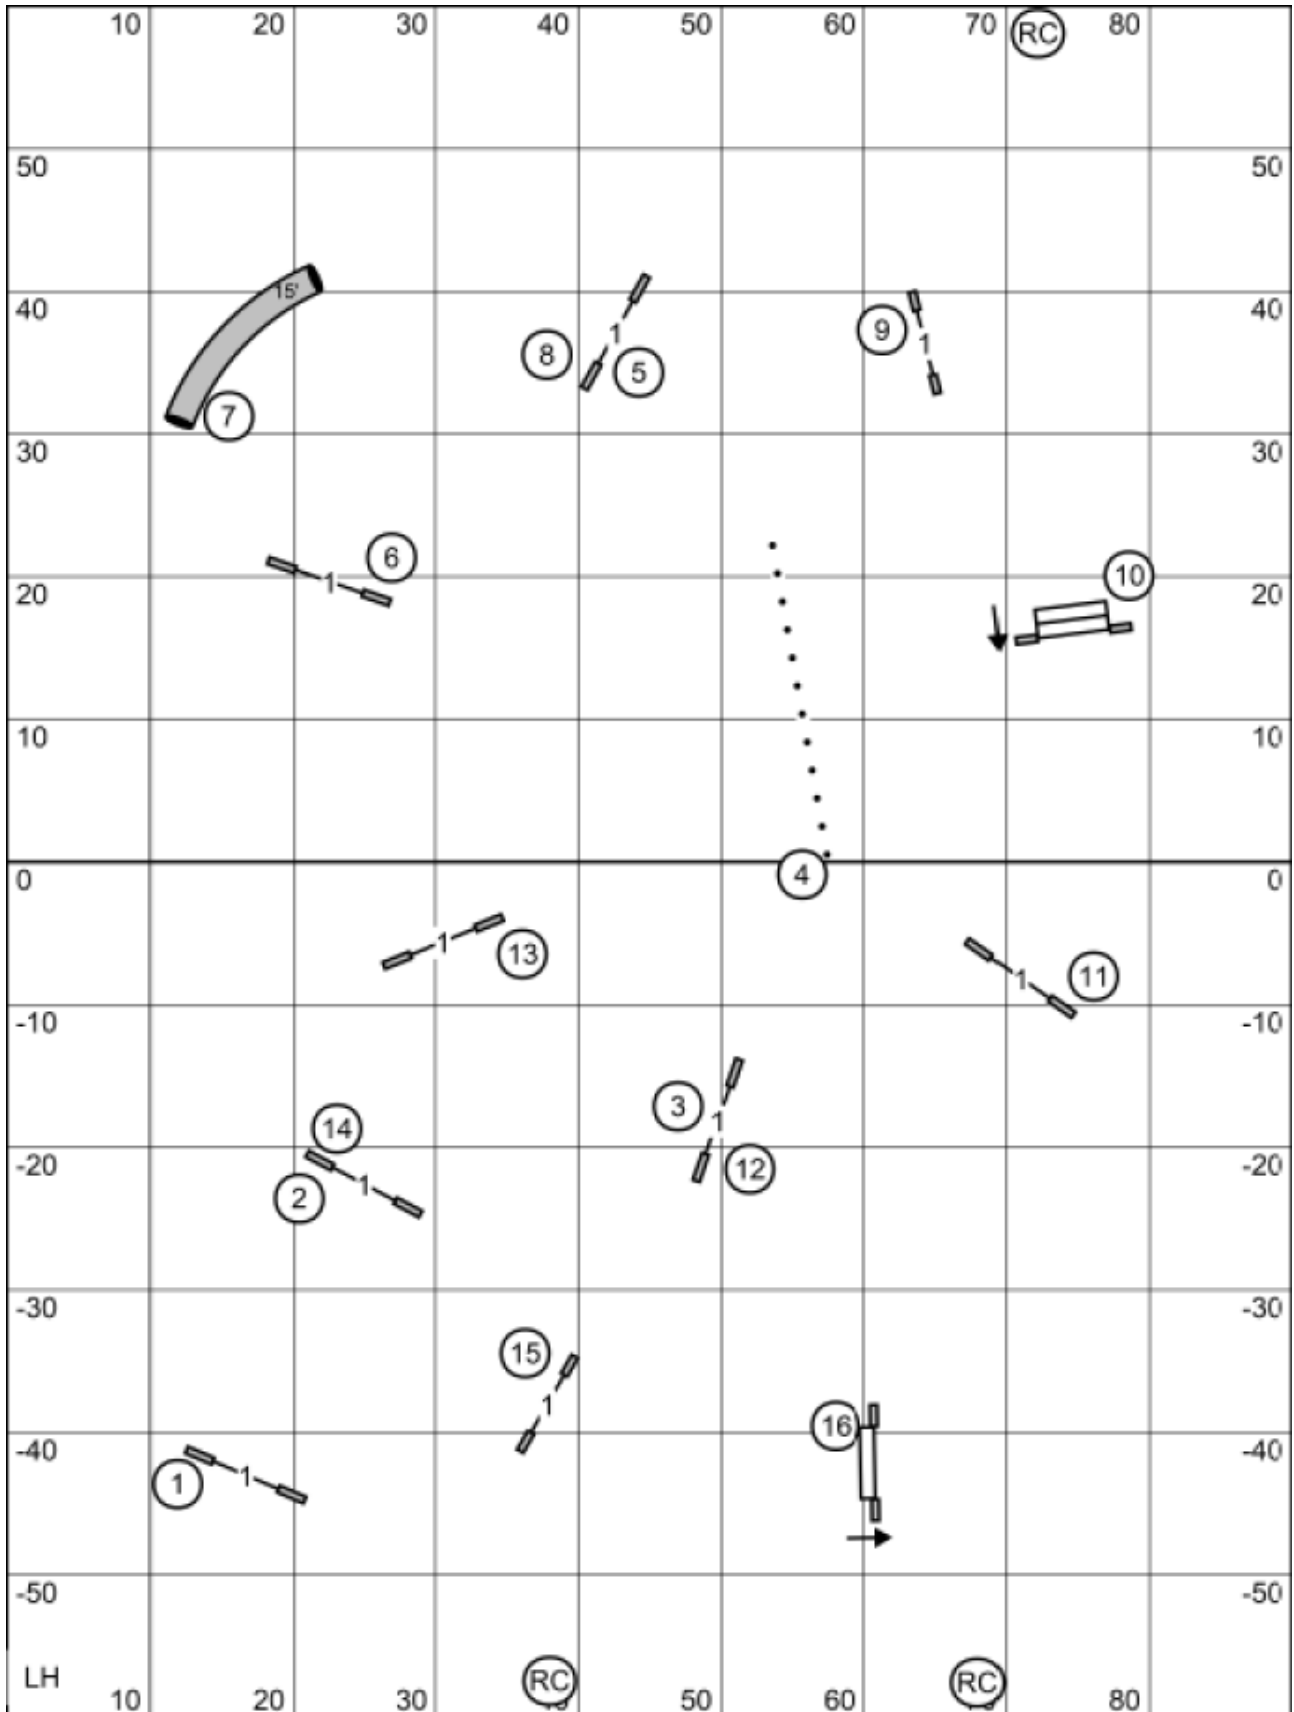

T/S entry

Excellent/Master STD
Dog Obedience Club Of Lee County
 Judge Oksana Syrkin Date 05/30/26

exit

T/S entry	<p>Open STD</p> <p>Dog Obedience Club Of Lee County</p> <p>Judge Oksana Syrkin Date 05/30/26</p>	exit
-----------	---	------

T/S entry	Novice STD Dog Obedience Club Of Lee County Judge Oksana Syrkin Date 05/30/26	exit
-----------	--	------

T/S entry	<p>Excellent/ Master JWW Dog Obedience Club Of Lee County Judge Oksana Syrkin Date 05/30/26</p>	exit
-----------	--	------

T/S	entry	<p>Open JWW</p> <p>Dog Obedience Club Of Lee County</p> <p>Judge Oksana Syrkin Date 05/30/26</p>	exit
-----	-------	---	------

T/S	entry	<p>Novice JWW Dog Obedience Club Of Lee County Judge Oksana Syrkin Date 05/30/26</p>	exit
-----	-------	---	------