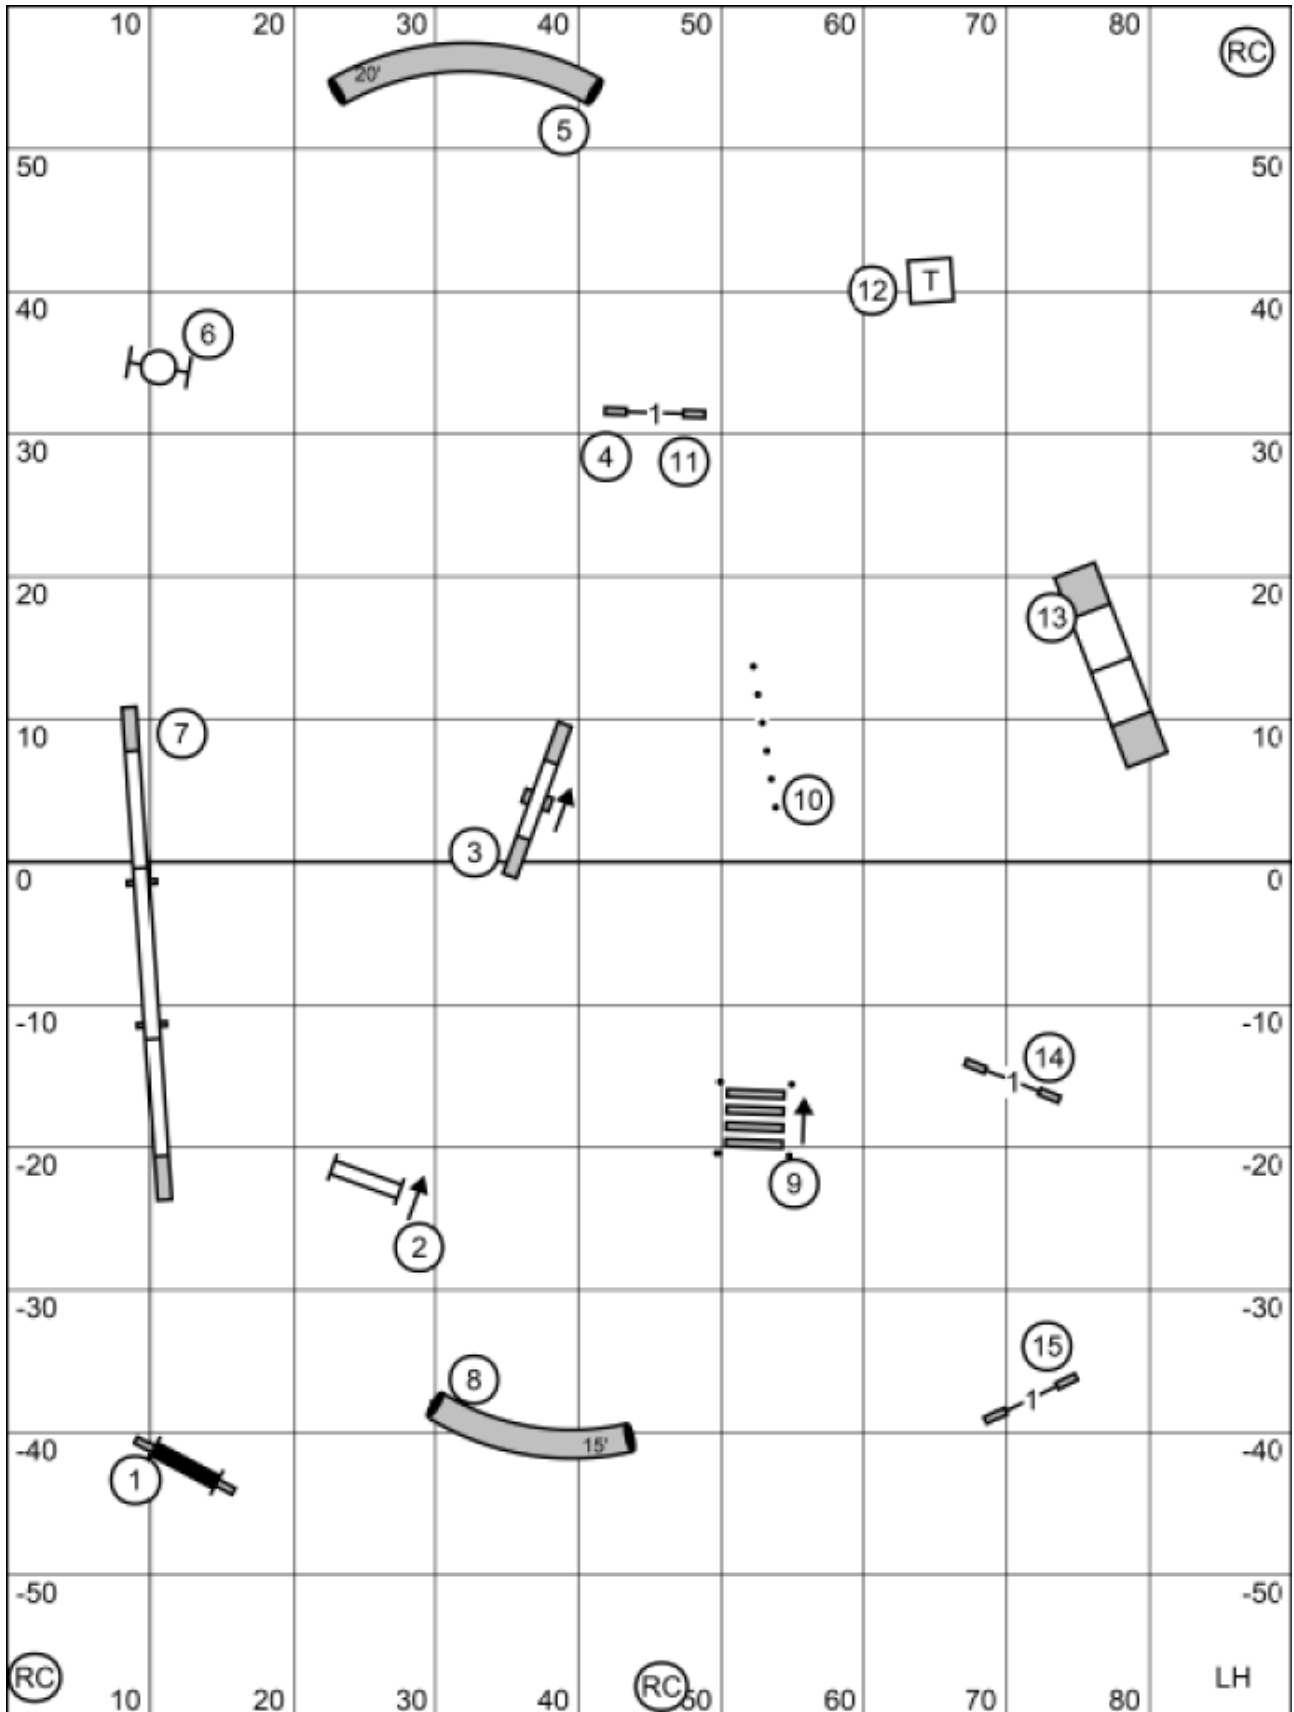

T/S entry

Excellent/Master STD
Dog Obedience Club Of Lee County
 Judge Oksana Syrkin Date 05/30/26

exit

T/S entry	<p>Open STD</p> <p>Dog Obedience Club Of Lee County</p> <p>Judge Oksana Syrkin Date 05/30/26</p>	exit
-----------	---	------

T/S entry	Novice STD Dog Obedience Club Of Lee County Judge Oksana Syrkin Date 05/30/26	exit
-----------	--	------

T/S entry	<p>Excellent/ Master JWW Dog Obedience Club Of Lee County Judge Oksana Syrkin Date 05/30/26</p>	exit
-----------	--	------

T/S	entry	<p>Open JWW</p> <p>Dog Obedience Club Of Lee County</p> <p>Judge Oksana Syrkin Date 05/30/26</p>	exit
-----	-------	---	------

T/S	entry	<p>Novice JWW Dog Obedience Club Of Lee County Judge Oksana Syrkin Date 05/30/26</p>	exit
-----	-------	---	------