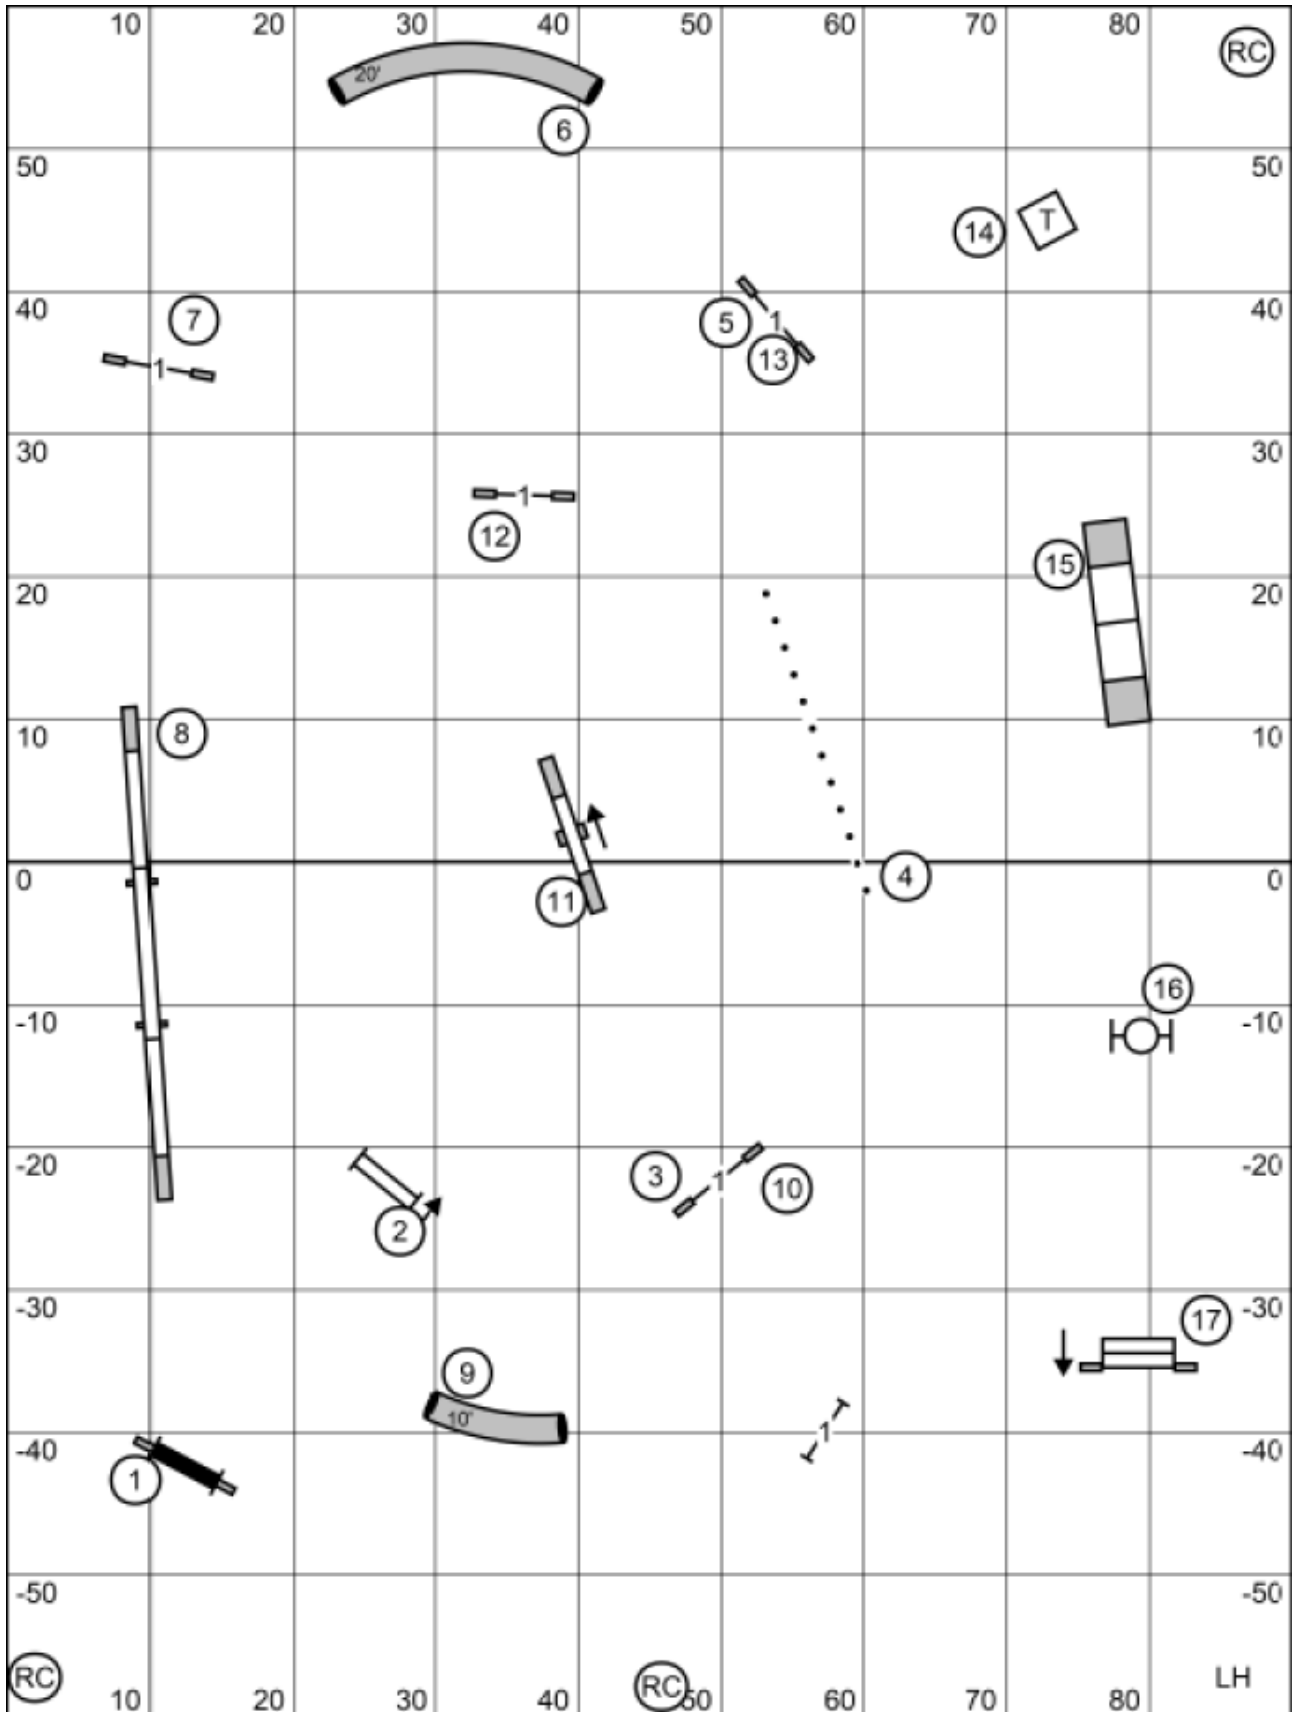

T/S entry

Excellent/Master STD
Dog Obedience Club Of Lee County
 Judge Oksana Syrkin Date 05/30/26

exit

T/S entry	<p>Open STD</p> <p>Dog Obedience Club Of Lee County</p> <p>Judge Oksana Syrkin Date 05/30/26</p>	exit
-----------	---	------

T/S entry	Novice STD Dog Obedience Club Of Lee County Judge Oksana Syrkin Date 05/30/26	exit
-----------	--	------

T/S entry	<p>Excellent/ Master JWW Dog Obedience Club Of Lee County Judge Oksana Syrkin Date 05/30/26</p>	exit
-----------	--	------

T/S	entry	<p>Open JWW</p> <p>Dog Obedience Club Of Lee County</p> <p>Judge Oksana Syrkin Date 05/30/26</p>	exit
-----	-------	---	------

T/S	entry	<p>Novice JWW Dog Obedience Club Of Lee County Judge Oksana Syrkin Date 05/30/26</p>	exit
-----	-------	---	------