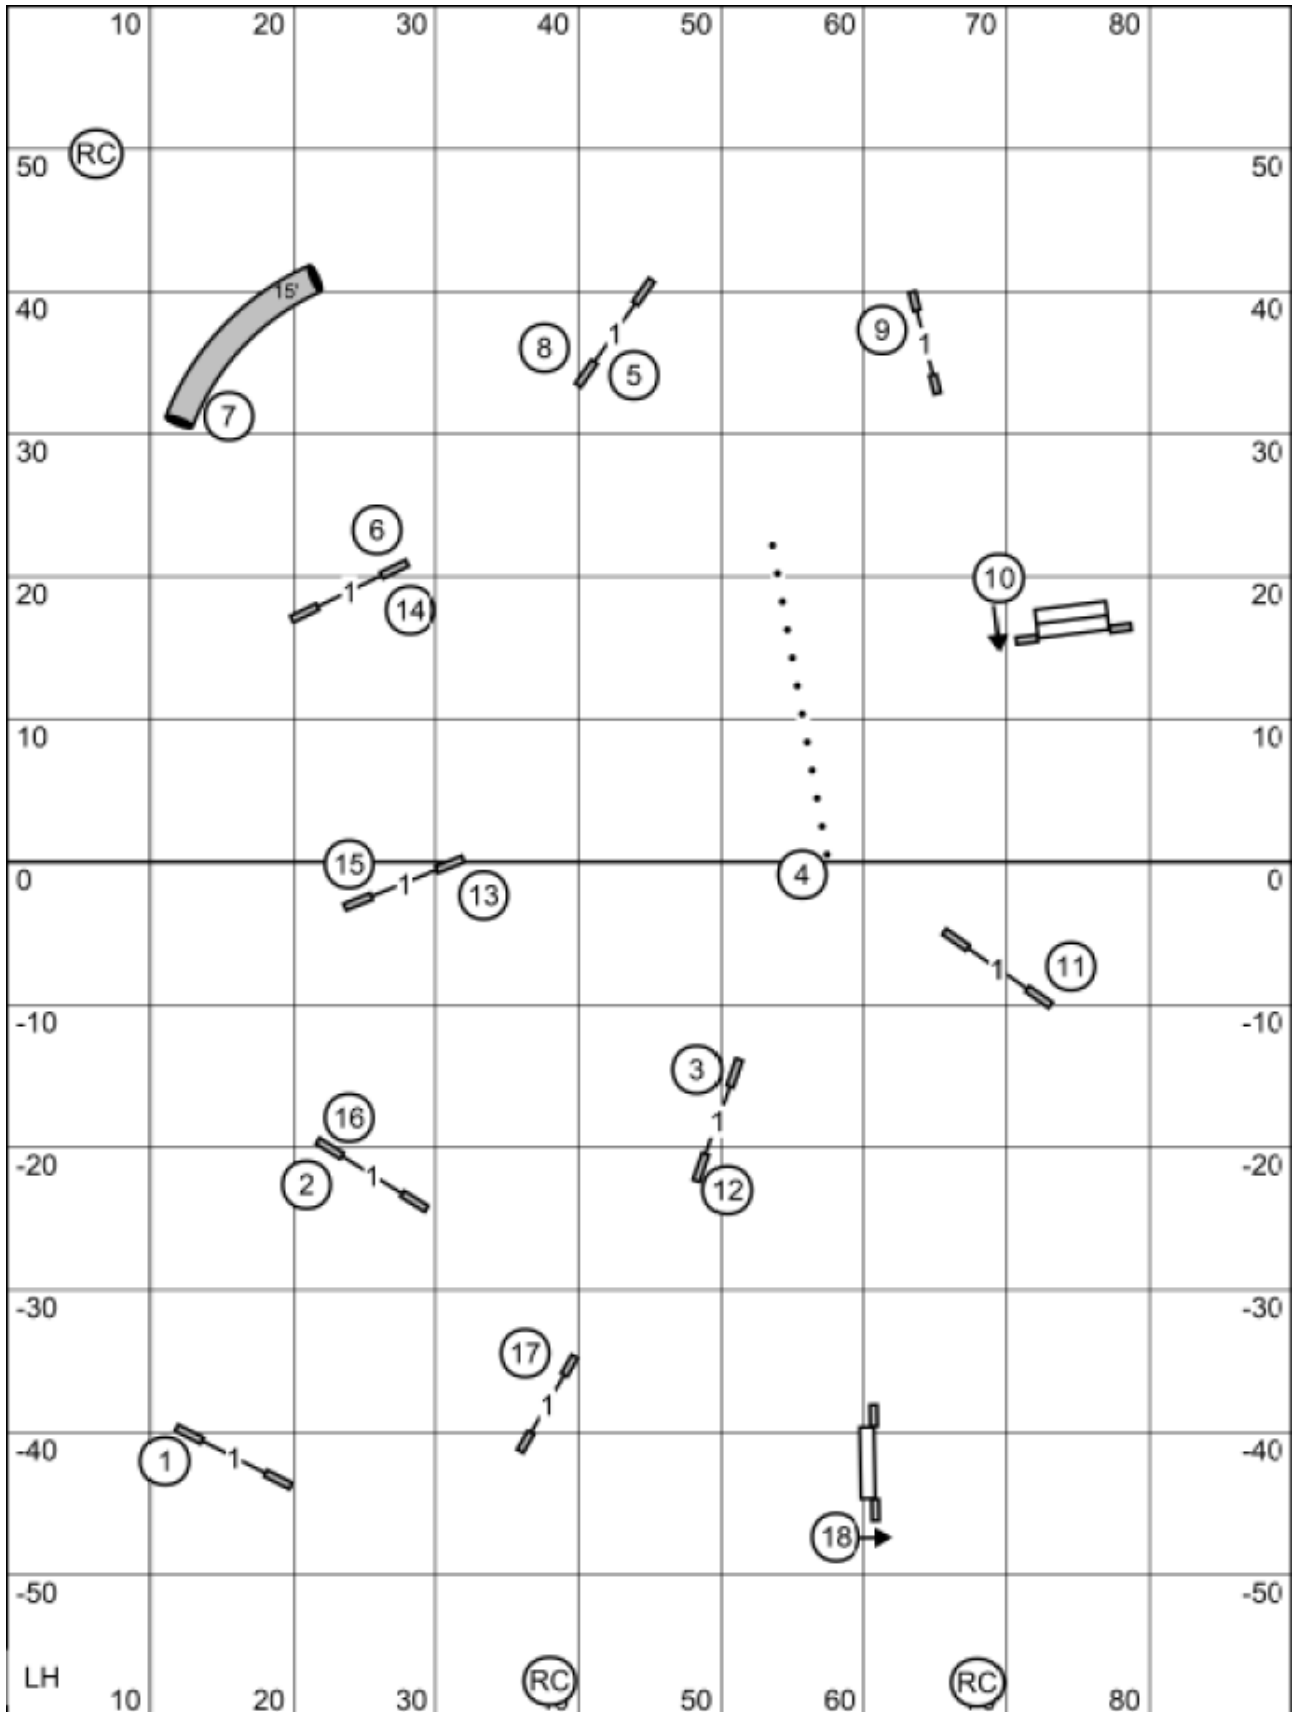

T/S entry

Excellent/Master STD
Dog Obedience Club Of Lee County
 Judge Oksana Syrkin Date 05/30/26

exit

T/S entry	<p>Open STD</p> <p>Dog Obedience Club Of Lee County</p> <p>Judge Oksana Syrkin Date 05/30/26</p>	exit
-----------	---	------

T/S entry	Novice STD Dog Obedience Club Of Lee County Judge Oksana Syrkin Date 05/30/26	exit
-----------	--	------

T/S entry	<p>Excellent/ Master JWW Dog Obedience Club Of Lee County Judge Oksana Syrkin Date 05/30/26</p>	exit
-----------	--	------

T/S	entry	<p>Open JWW</p> <p>Dog Obedience Club Of Lee County</p> <p>Judge Oksana Syrkin Date 05/30/26</p>	exit
-----	-------	---	------

T/S	entry	<p>Novice JWW Dog Obedience Club Of Lee County Judge Oksana Syrkin Date 05/30/26</p>	exit
-----	-------	---	------