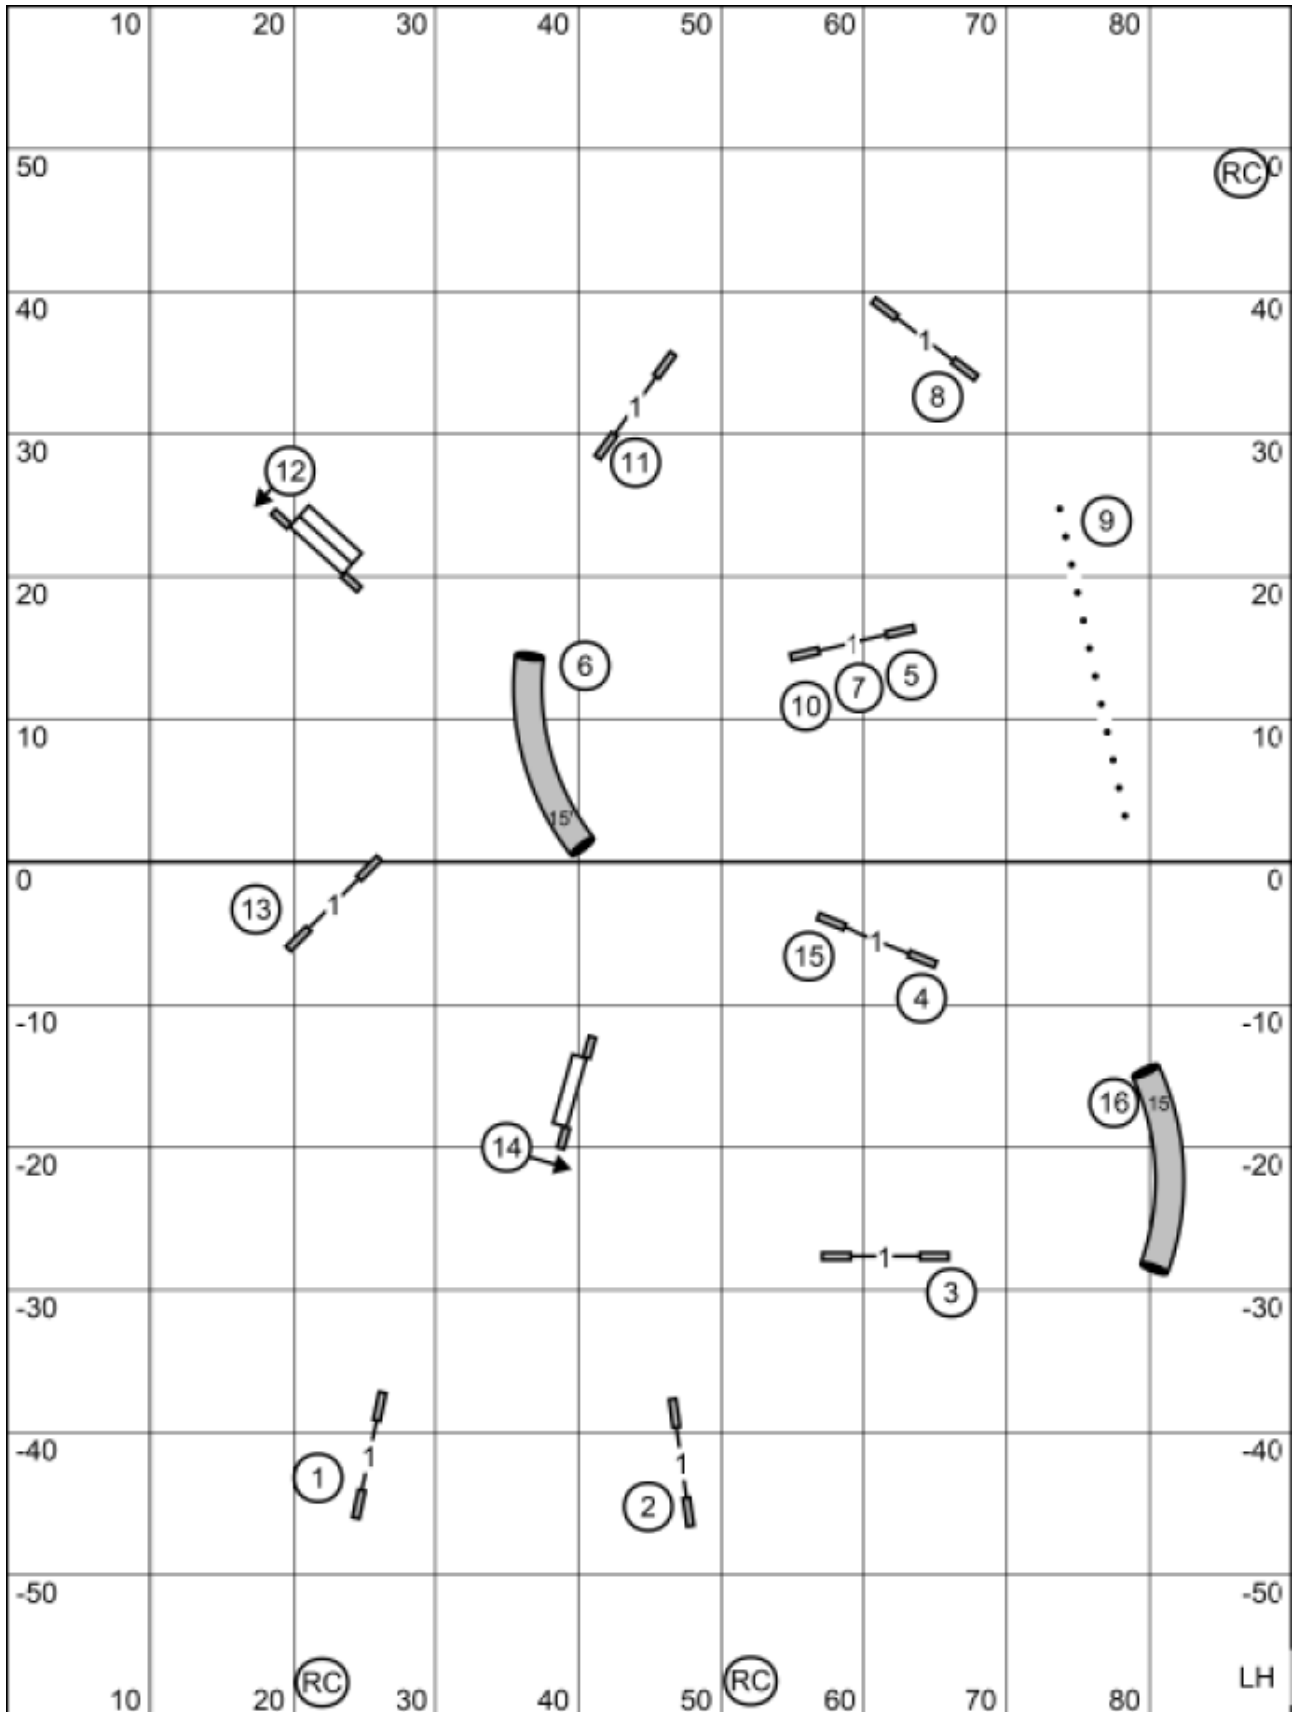

T/S	entry	Open JWW Dog Obedience Club Of Lee County Judge Oksana Syrkin Date 05/29/26	exit