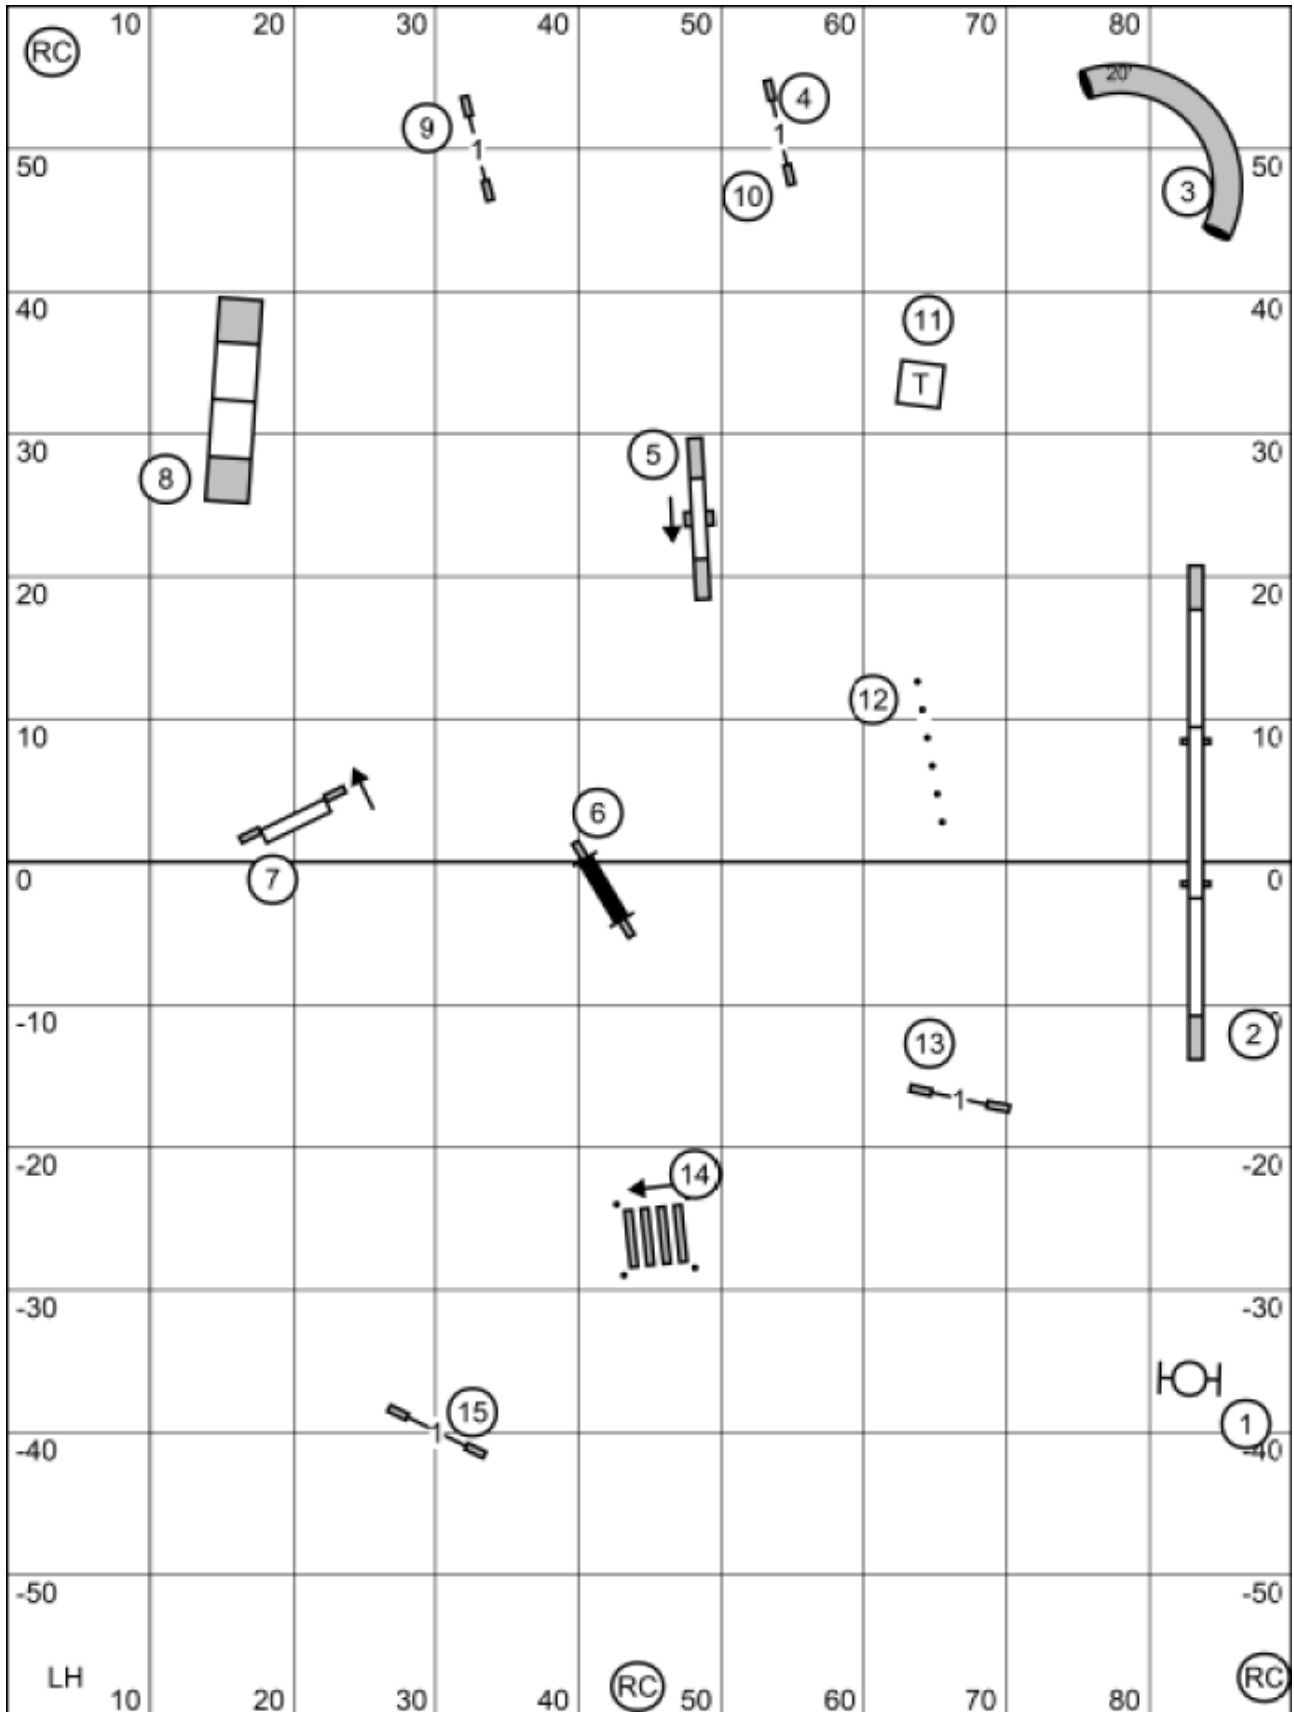

T/S exit	T2B Dog Obedience Club Of Lee County Judge Oksana Syrkin Date 05/29/26	entry
----------	---	-------

T/S entry	<p>Premier STD Dog Obedience Club Of Lee County Judge Oksana Syrkin Date 05/29/26</p>	exit
-----------	--	------

T/S exit	<p>Excellent/Master STD Dog Obedience Club Of Lee County Judge Oksana Syrkin Date 05/29/26</p>	entry
----------	---	-------

T/S entry	<p>Open STD</p> <p>Dog Obedience Club Of Lee County</p> <p>Judge Oksana Syrkin Date 05/29/26</p>	exit
-----------	---	------

T/S exit	<p>Novice STD</p> <p>Dog Obedience Club Of Lee County</p> <p>Judge Oksana Syrkin Date 05/29/26</p>	entry
----------	---	-------

T/S entry

Excellent/ Master JWW
Dog Obedience Club Of Lee County
 Judge Oksana Syrkin Date 05/29/26

exit

T/S	entry	<p>Open JWW</p> <p>Dog Obedience Club Of Lee County</p> <p>Judge Oksana Syrkin Date 05/29/26</p>	exit
-----	-------	---	------

T/S entry	<p>Novice JWW</p> <p>Dog Obedience Club Of Lee County</p> <p>Judge Oksana Syrkin Date 05/29/26</p>	exit
-----------	---	------