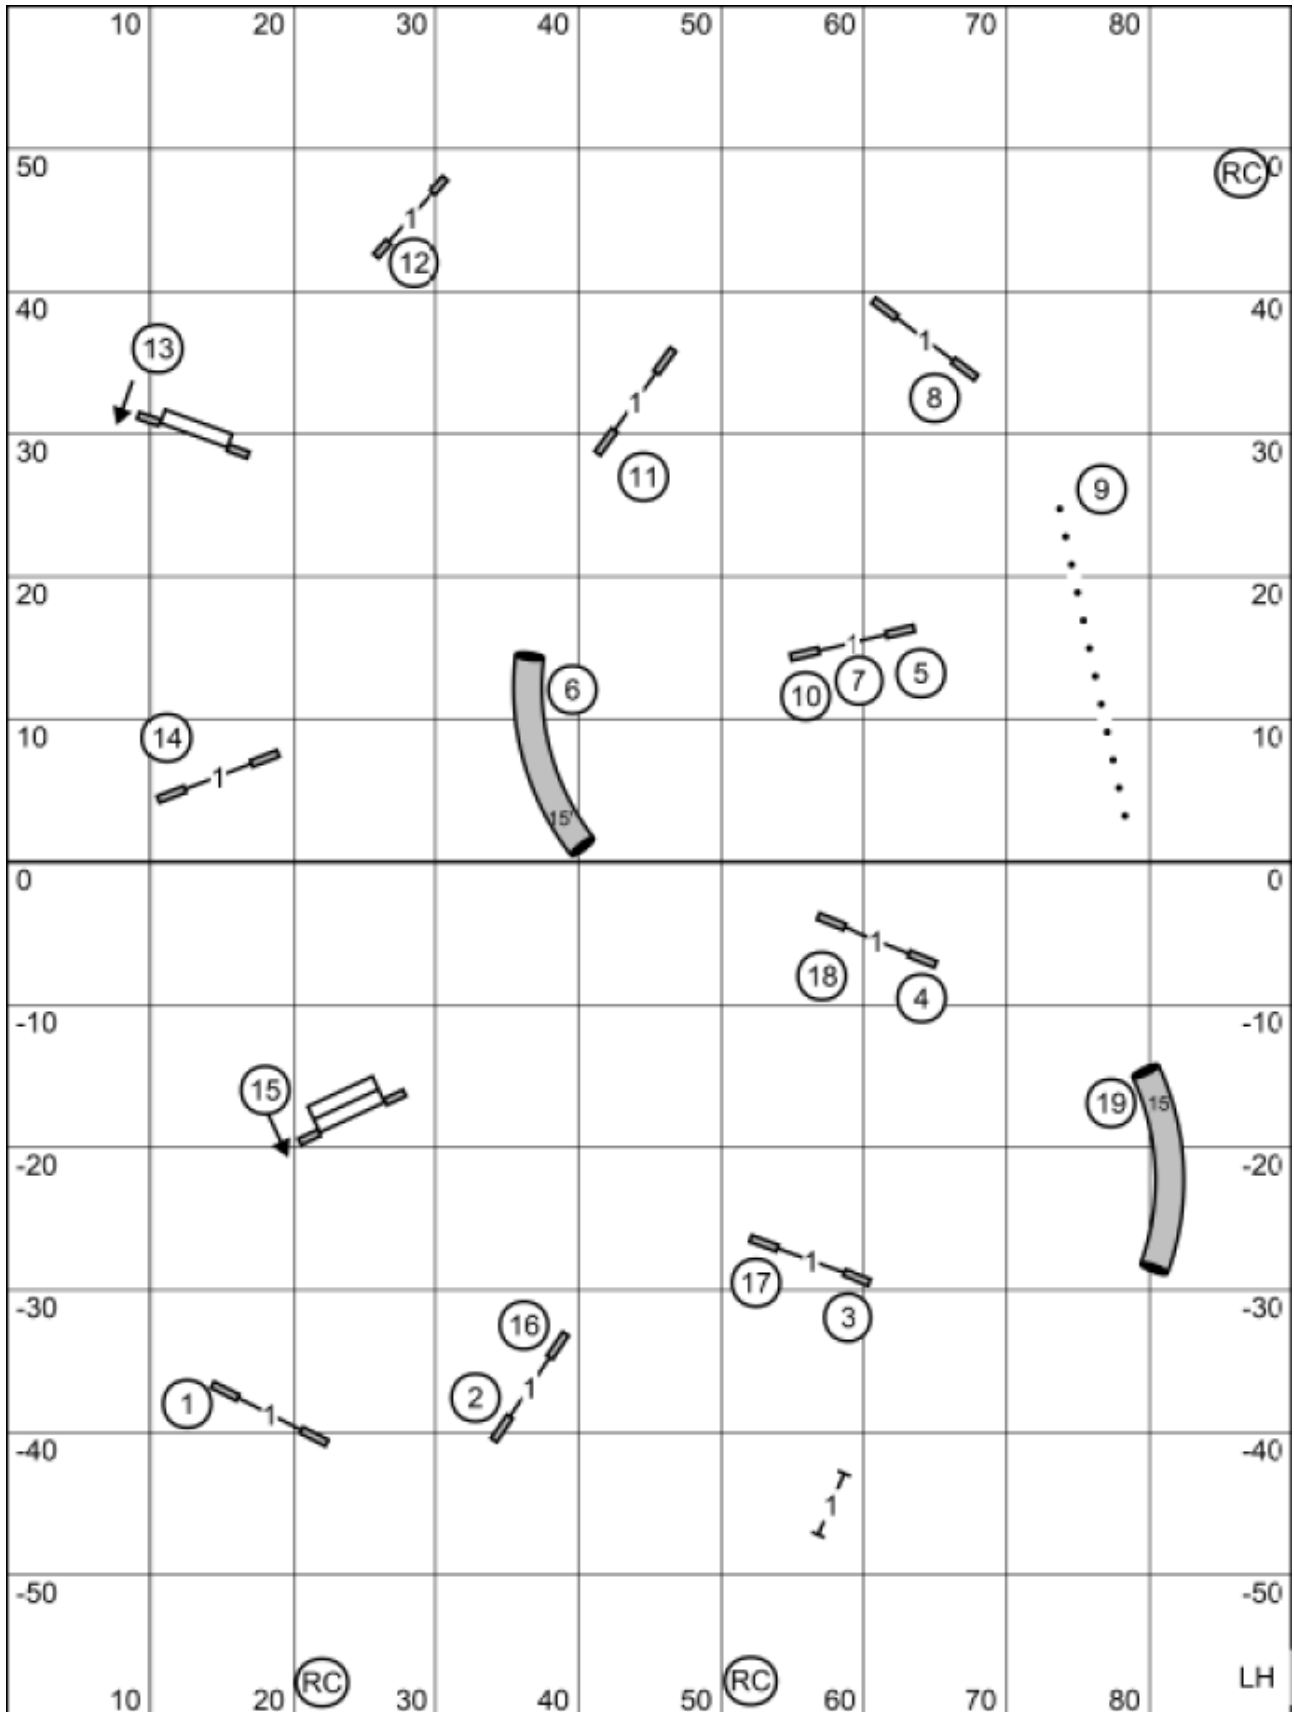

T/S exit	T2B Dog Obedience Club Of Lee County Judge Oksana Syrkin Date 05/29/26	entry
----------	---	-------

T/S entry	<p>Premier STD Dog Obedience Club Of Lee County Judge Oksana Syrkin Date 05/29/26</p>	exit
-----------	--	------

T/S exit	<p>Excellent/Master STD Dog Obedience Club Of Lee County Judge Oksana Syrkin Date 05/29/26</p>	entry
----------	---	-------

T/S entry	<p>Open STD</p> <p>Dog Obedience Club Of Lee County</p> <p>Judge Oksana Syrkin Date 05/29/26</p>	exit
-----------	---	------

T/S exit	<p>Novice STD</p> <p>Dog Obedience Club Of Lee County</p> <p>Judge Oksana Syrkin Date 05/29/26</p>	entry
----------	---	-------

T/S entry

Excellent/ Master JWW
Dog Obedience Club Of Lee County
 Judge Oksana Syrkin Date 05/29/26

exit

T/S	entry	<p>Open JWW</p> <p>Dog Obedience Club Of Lee County</p> <p>Judge Oksana Syrkin Date 05/29/26</p>	exit
-----	-------	---	------

T/S entry	<p>Novice JWW</p> <p>Dog Obedience Club Of Lee County</p> <p>Judge Oksana Syrkin Date 05/29/26</p>	exit
-----------	---	------