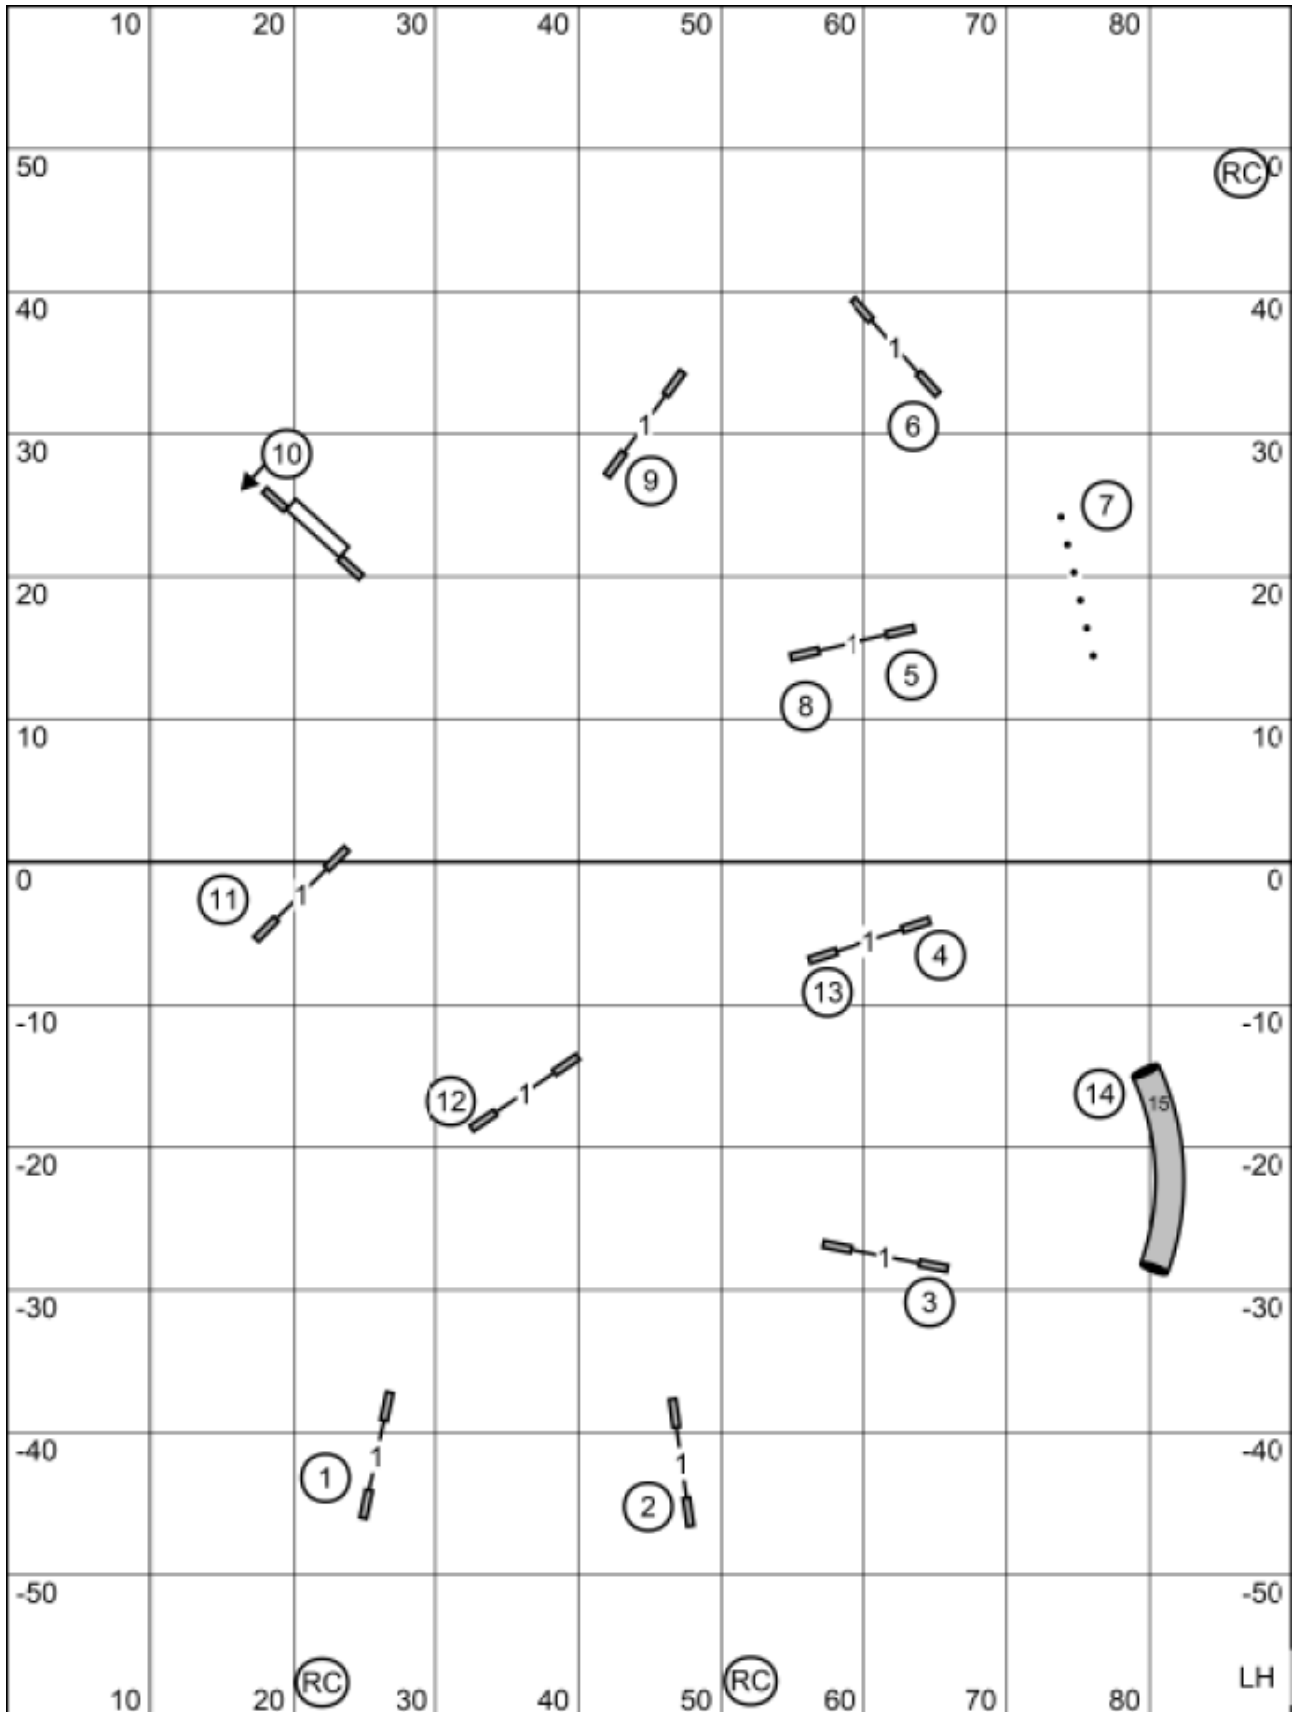

T/S entry	Novice JWW Dog Obedience Club Of Lee County Judge Oksana Syrkin Date 05/29/26	exit