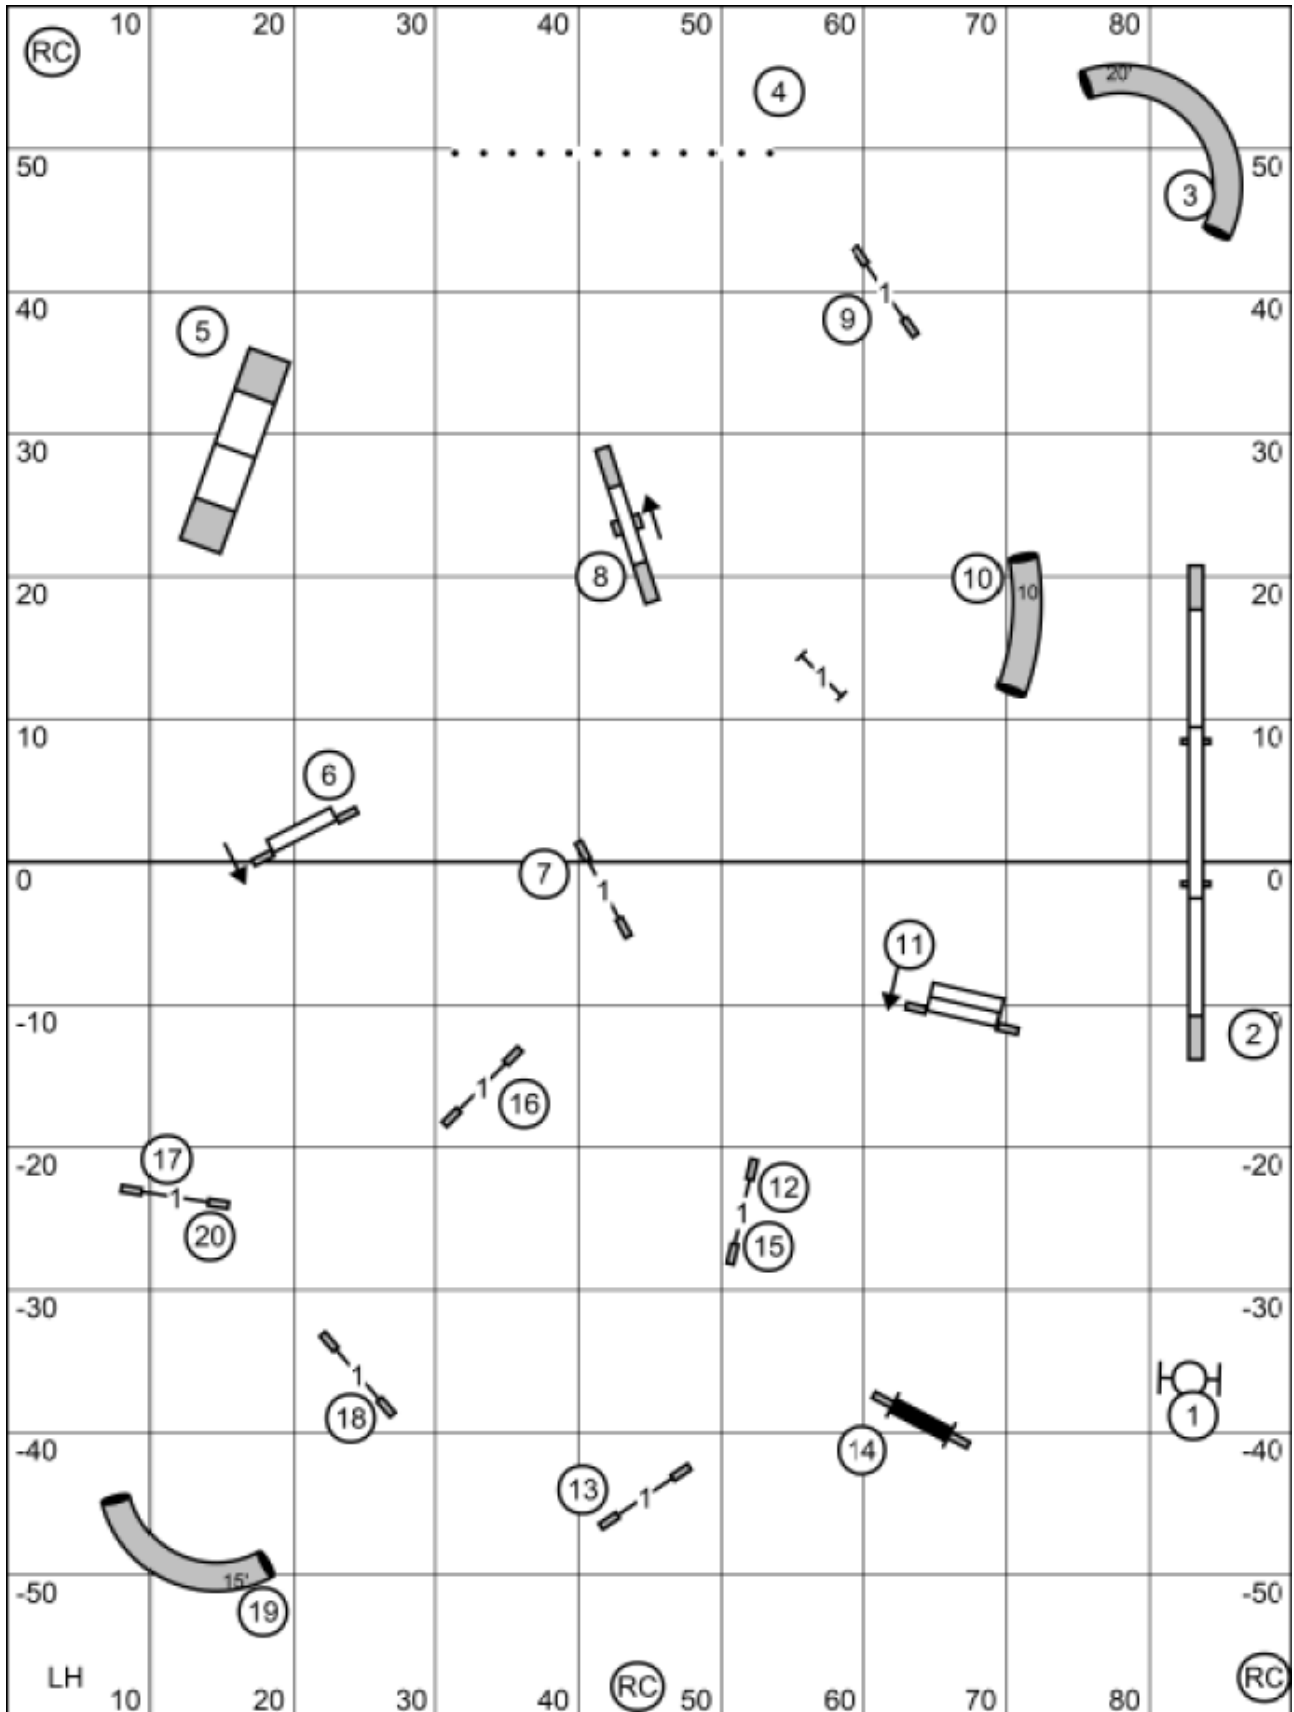

T/S exit	T2B Dog Obedience Club Of Lee County Judge Oksana Syrkin Date 05/29/26	entry
----------	---	-------

T/S entry	<p>Premier STD Dog Obedience Club Of Lee County Judge Oksana Syrkin Date 05/29/26</p>	exit
-----------	--	------

T/S exit	<p>Excellent/Master STD Dog Obedience Club Of Lee County Judge Oksana Syrkin Date 05/29/26</p>	entry
----------	---	-------

T/S entry	<p>Open STD</p> <p>Dog Obedience Club Of Lee County</p> <p>Judge Oksana Syrkin Date 05/29/26</p>	exit
-----------	---	------

T/S exit	<p>Novice STD</p> <p>Dog Obedience Club Of Lee County</p> <p>Judge Oksana Syrkin Date 05/29/26</p>	entry
----------	---	-------

T/S entry

Excellent/ Master JWW
Dog Obedience Club Of Lee County
 Judge Oksana Syrkin Date 05/29/26

exit

T/S	entry	<p>Open JWW</p> <p>Dog Obedience Club Of Lee County</p> <p>Judge Oksana Syrkin Date 05/29/26</p>	exit
-----	-------	---	------

T/S entry	<p>Novice JWW</p> <p>Dog Obedience Club Of Lee County</p> <p>Judge Oksana Syrkin Date 05/29/26</p>	exit
-----------	---	------