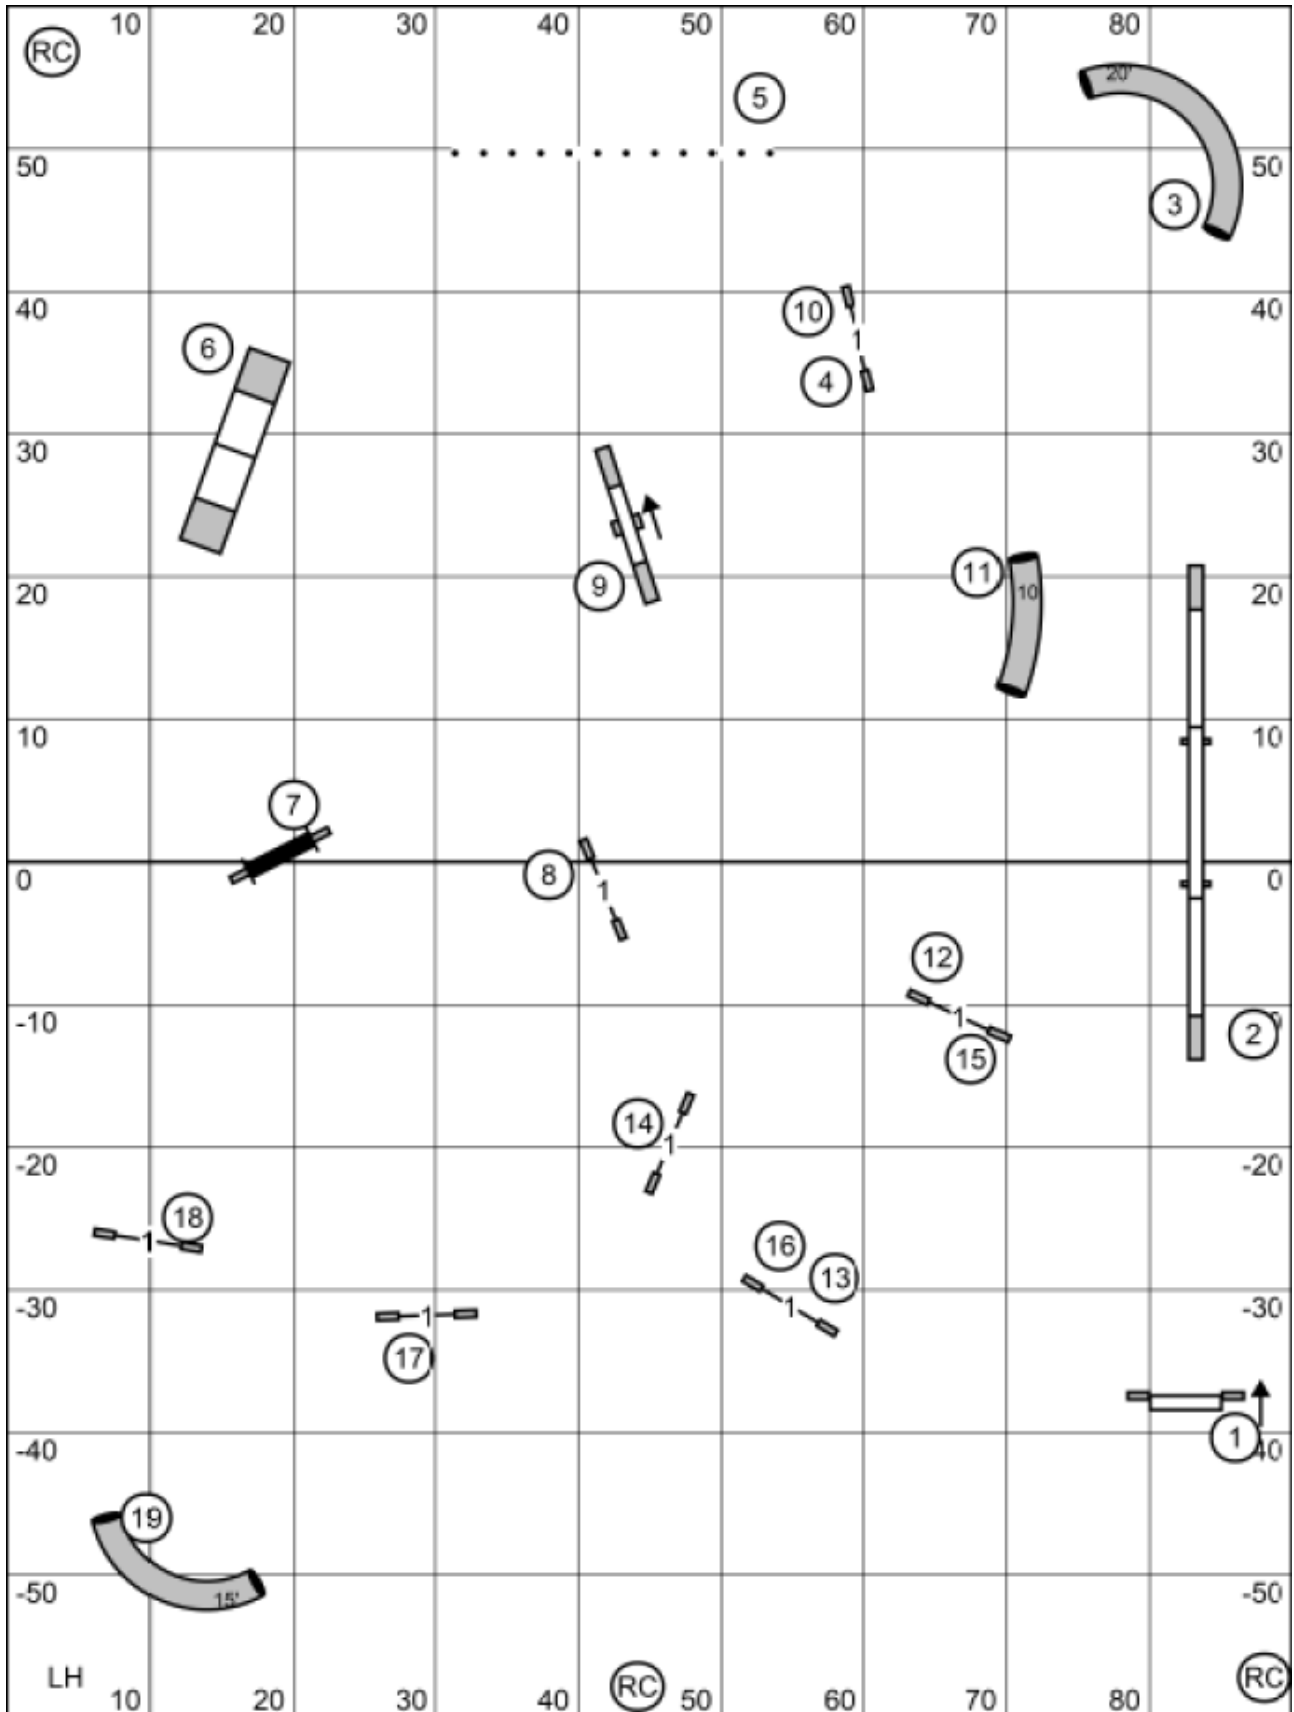

T/S exit	T2B Dog Obedience Club Of Lee County Judge Oksana Syrkin Date 05/29/26	entry
----------	---	-------

T/S entry	<p>Premier STD Dog Obedience Club Of Lee County Judge Oksana Syrkin Date 05/29/26</p>	exit
-----------	--	------

T/S exit	<p>Excellent/Master STD Dog Obedience Club Of Lee County Judge Oksana Syrkin Date 05/29/26</p>	entry
----------	---	-------

T/S entry	<p>Open STD</p> <p>Dog Obedience Club Of Lee County</p> <p>Judge Oksana Syrkin Date 05/29/26</p>	exit
-----------	---	------

T/S exit	<p>Novice STD</p> <p>Dog Obedience Club Of Lee County</p> <p>Judge Oksana Syrkin Date 05/29/26</p>	entry
----------	---	-------

T/S entry

Excellent/ Master JWW
Dog Obedience Club Of Lee County
 Judge Oksana Syrkin Date 05/29/26

exit

T/S	entry	<p>Open JWW</p> <p>Dog Obedience Club Of Lee County</p> <p>Judge Oksana Syrkin Date 05/29/26</p>	exit
-----	-------	---	------

T/S entry	<p>Novice JWW</p> <p>Dog Obedience Club Of Lee County</p> <p>Judge Oksana Syrkin Date 05/29/26</p>	exit
-----------	---	------