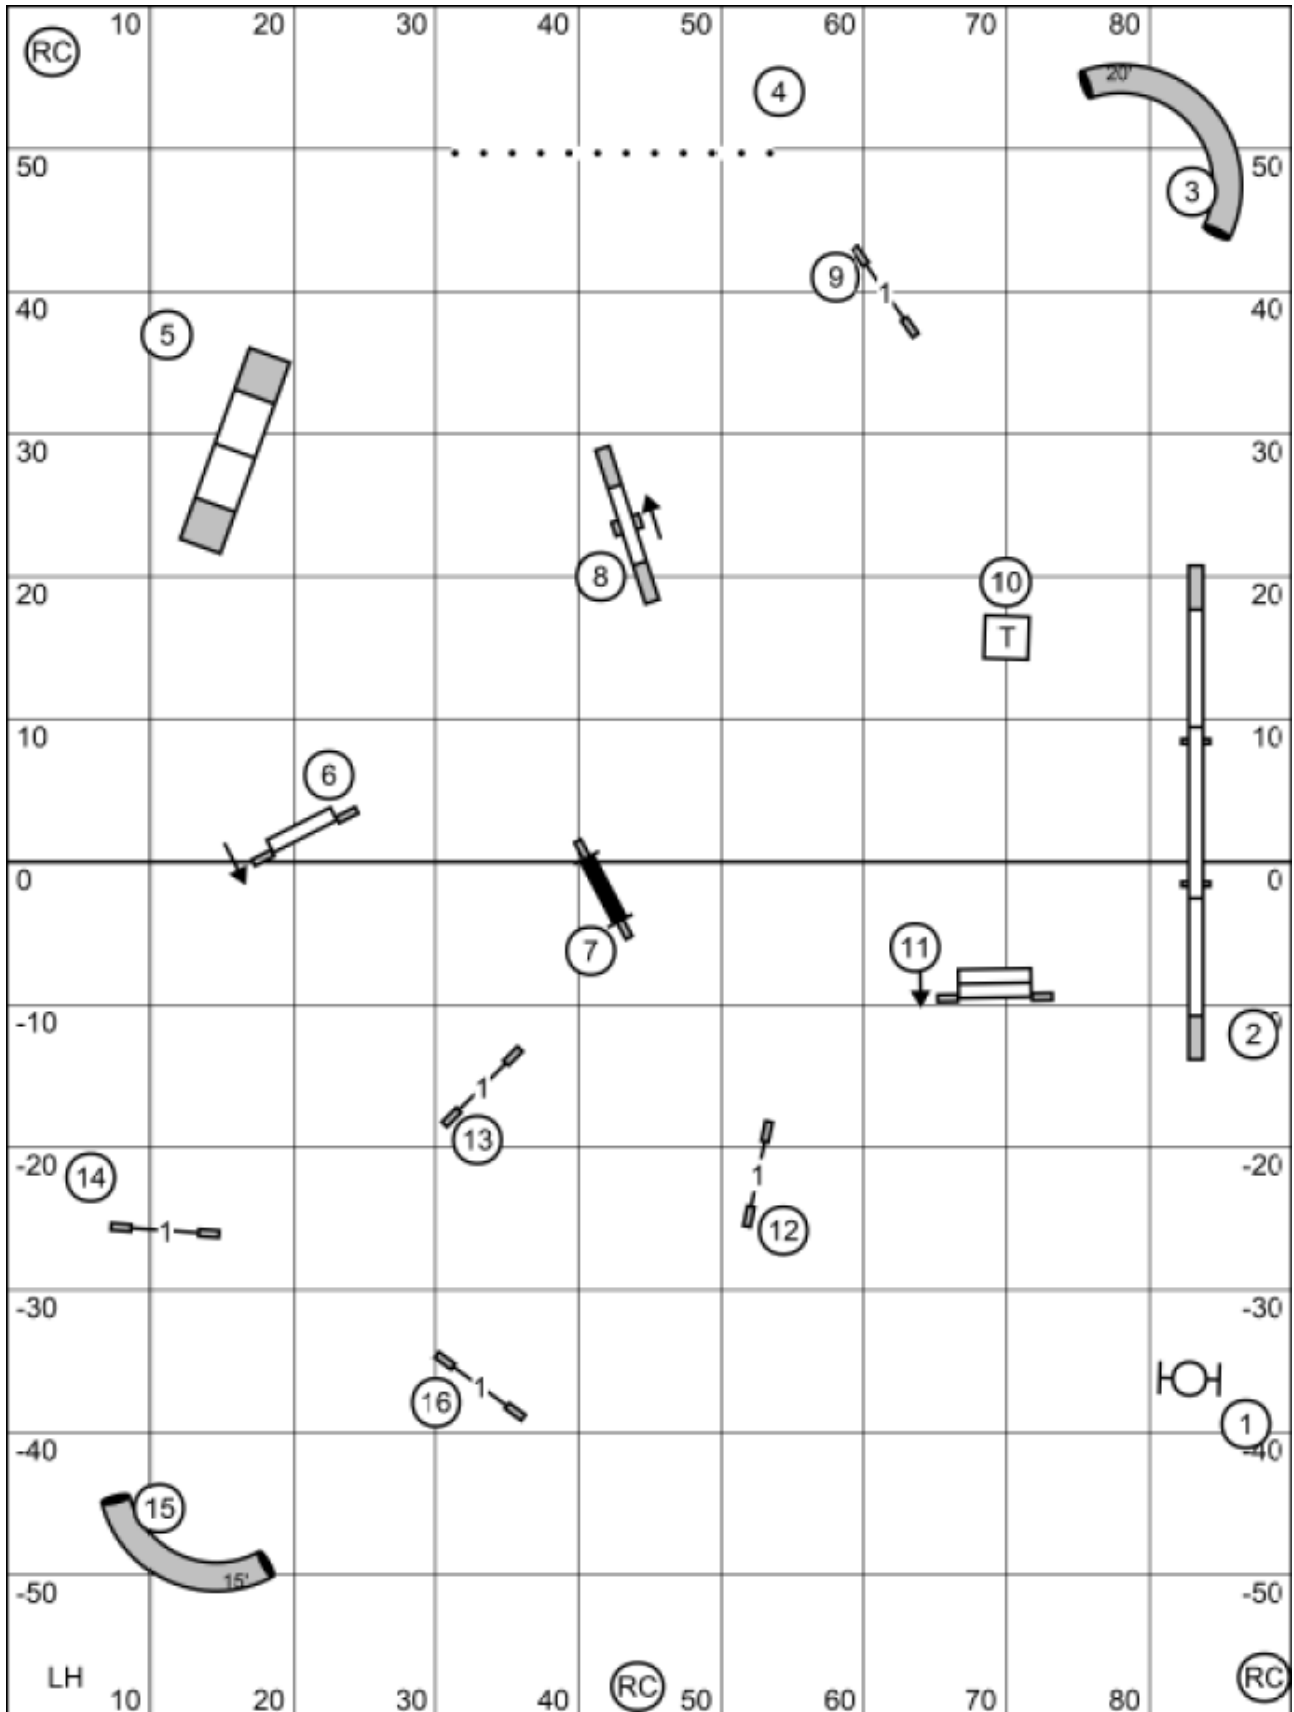

T/S exit	T2B Dog Obedience Club Of Lee County Judge Oksana Syrkin Date 05/29/26	entry
----------	---	-------

T/S entry	<p>Premier STD Dog Obedience Club Of Lee County Judge Oksana Syrkin Date 05/29/26</p>	exit
-----------	--	------

T/S exit	<p>Excellent/Master STD Dog Obedience Club Of Lee County Judge Oksana Syrkin Date 05/29/26</p>	entry
----------	---	-------

T/S entry	<p>Open STD</p> <p>Dog Obedience Club Of Lee County</p> <p>Judge Oksana Syrkin Date 05/29/26</p>	exit
-----------	---	------

T/S exit	<p>Novice STD</p> <p>Dog Obedience Club Of Lee County</p> <p>Judge Oksana Syrkin Date 05/29/26</p>	entry
----------	---	-------

T/S entry

Excellent/ Master JWW
Dog Obedience Club Of Lee County
 Judge Oksana Syrkin Date 05/29/26

exit

T/S	entry	<p>Open JWW</p> <p>Dog Obedience Club Of Lee County</p> <p>Judge Oksana Syrkin Date 05/29/26</p>	exit
-----	-------	---	------

T/S entry	<p>Novice JWW</p> <p>Dog Obedience Club Of Lee County</p> <p>Judge Oksana Syrkin Date 05/29/26</p>	exit
-----------	---	------