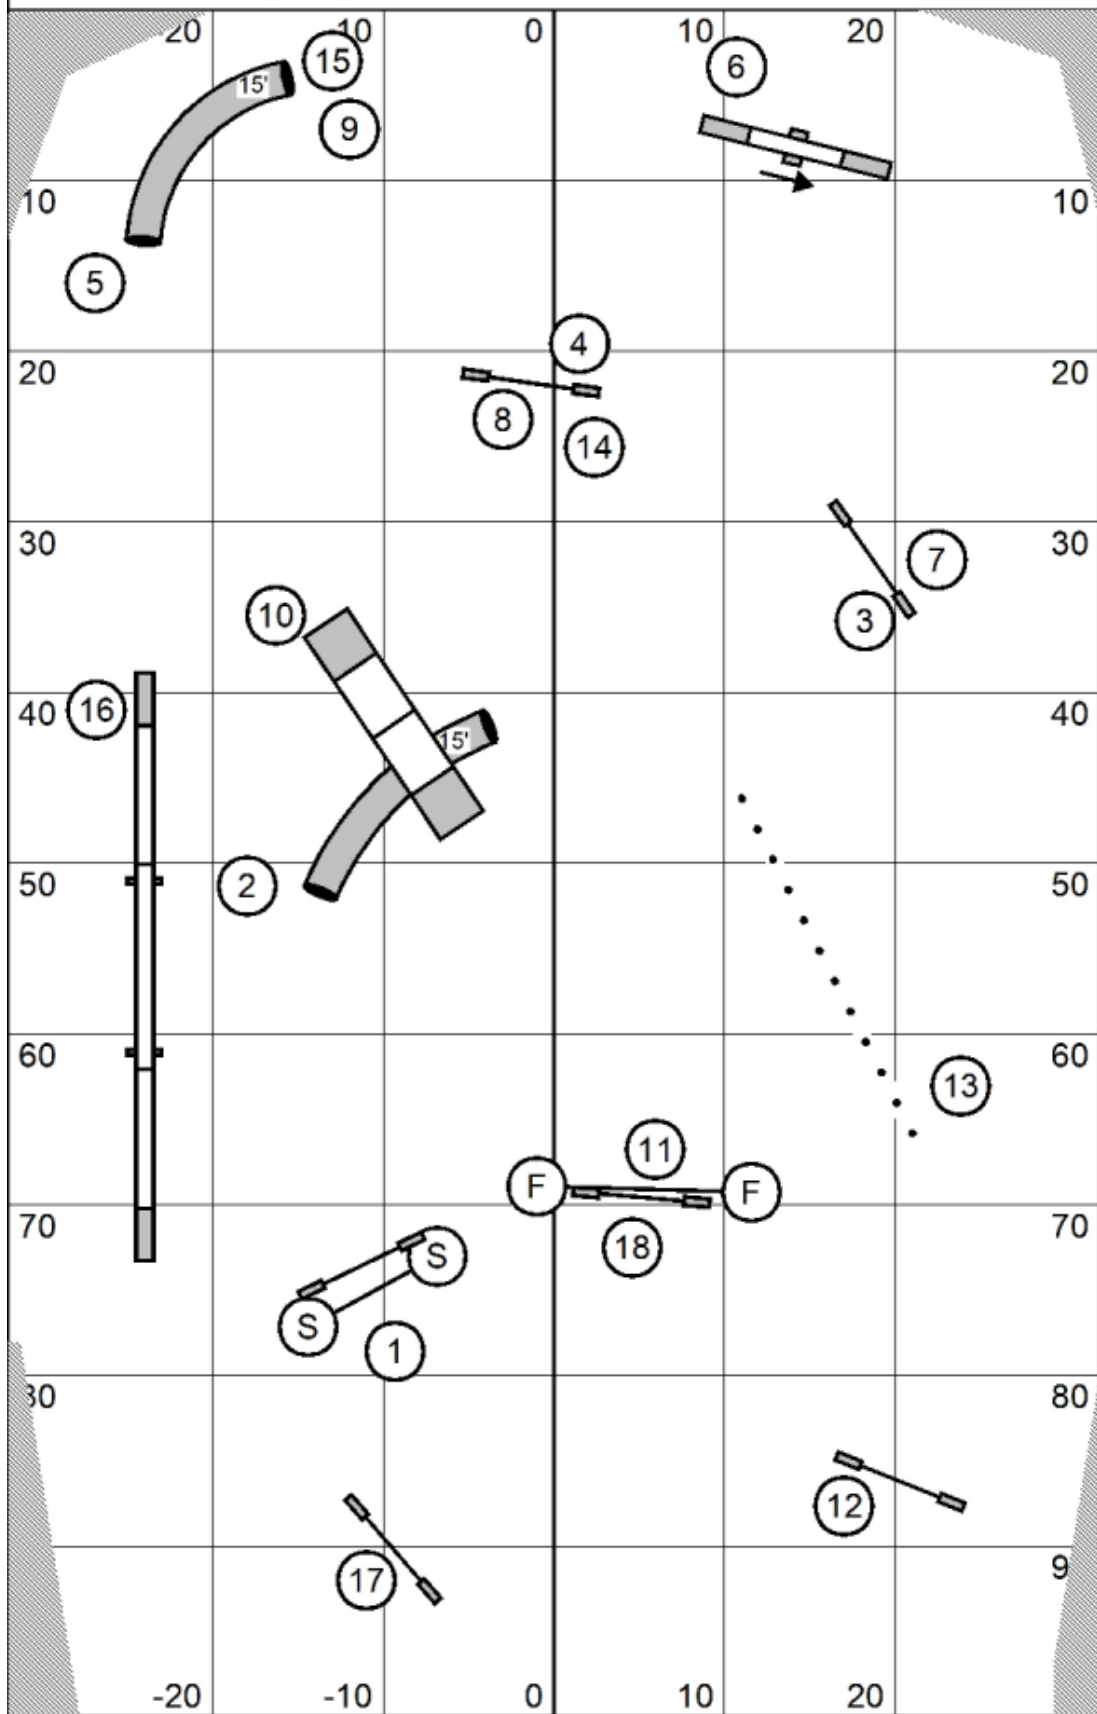

Senior/Champion Agility 1
Powerd Up!---UKI---Maureen Burke
May 24, 2026

Course is an approximation.
Electronic timing is used.