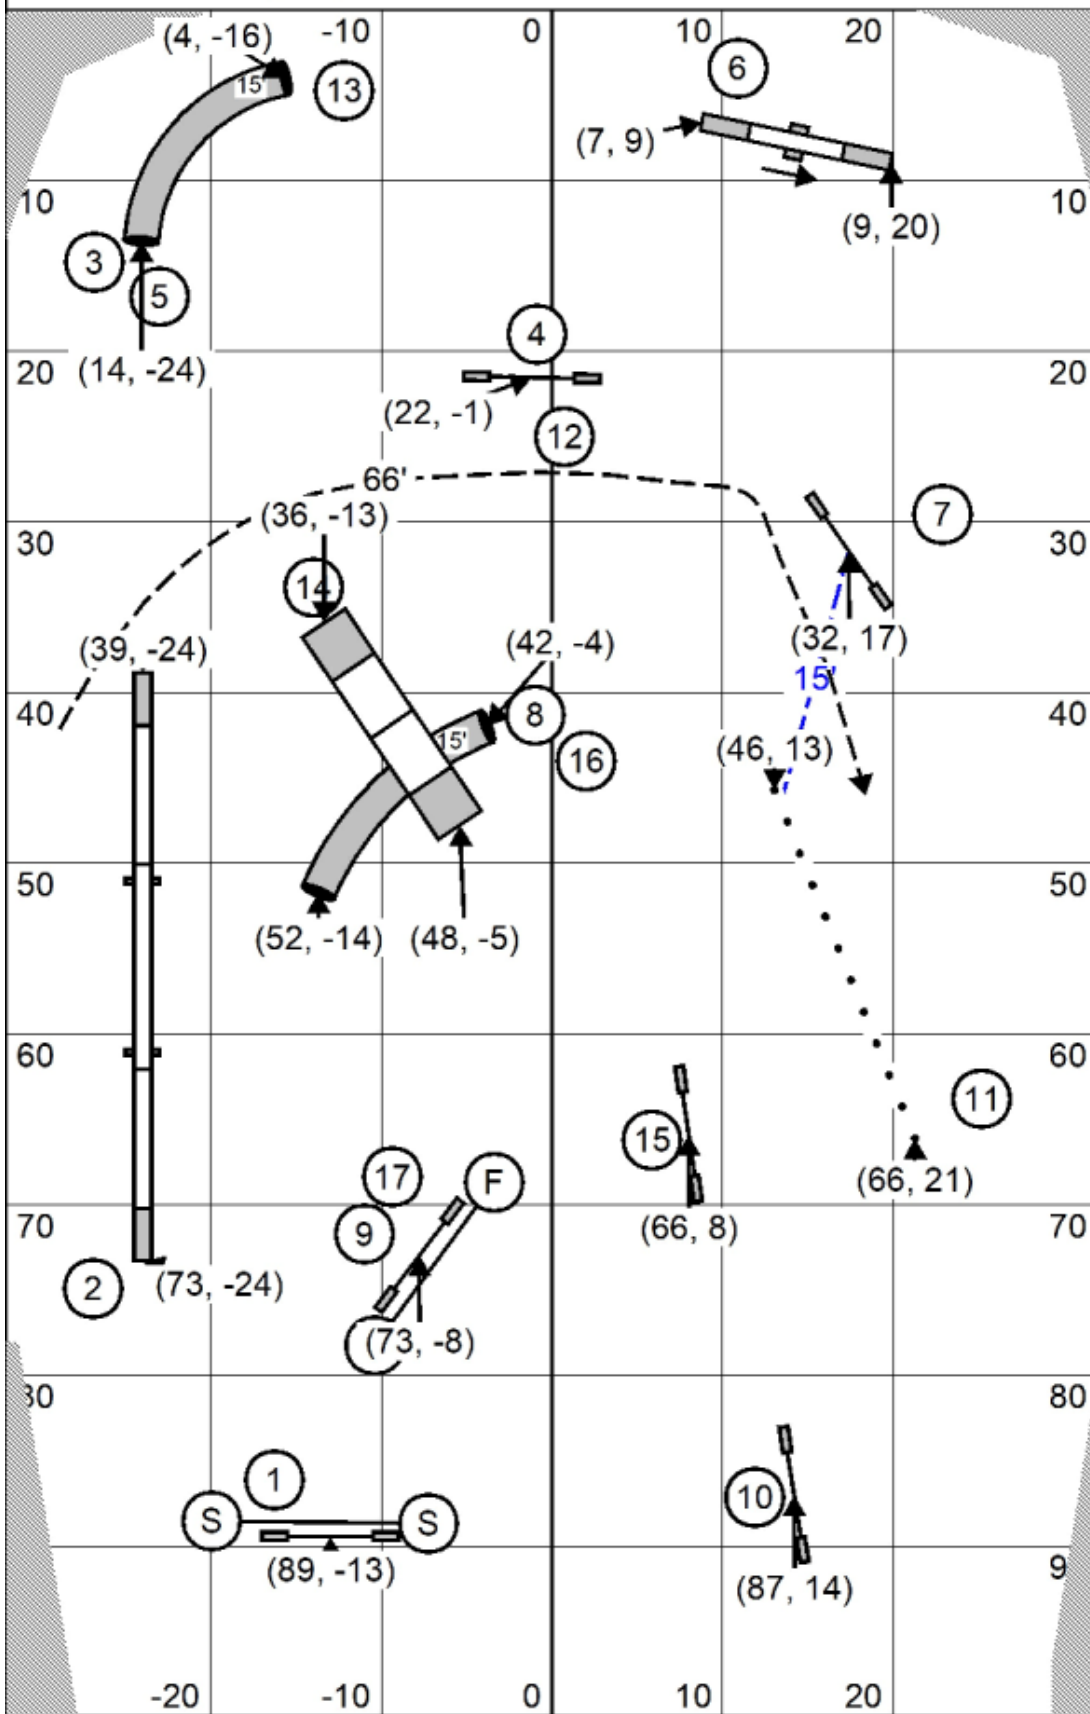

Beginner/Novice Agility 1
 Powerd Up!---UKI---Maureen Burke
 May 24, 2026

Course is an approximation.
 Electronic timing is used.

Senior/Champion Agility 1
 Powerd Up!---UKI---Maureen Burke
 May 24, 2026