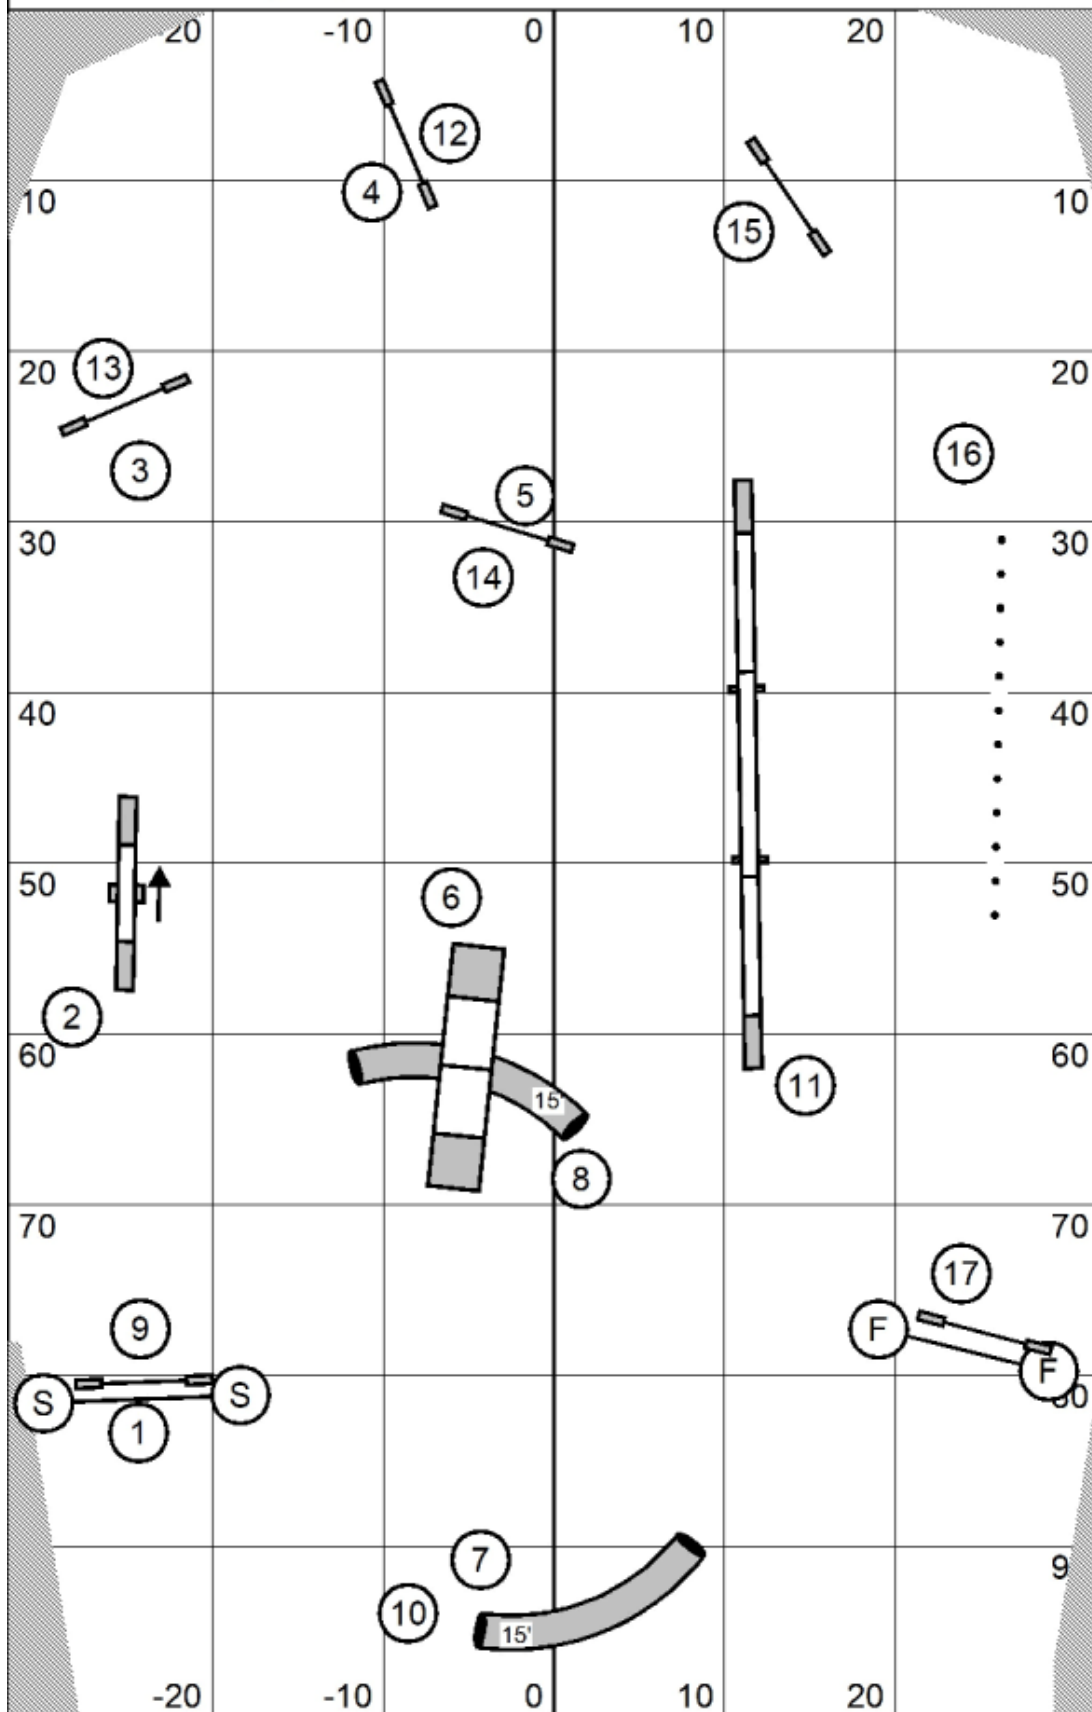

Beginner/Novice Agility 2
Powerd Up!---UKI---Maureen Burke
May 24, 2026

Course is an approximation.
Electronic timing is used.