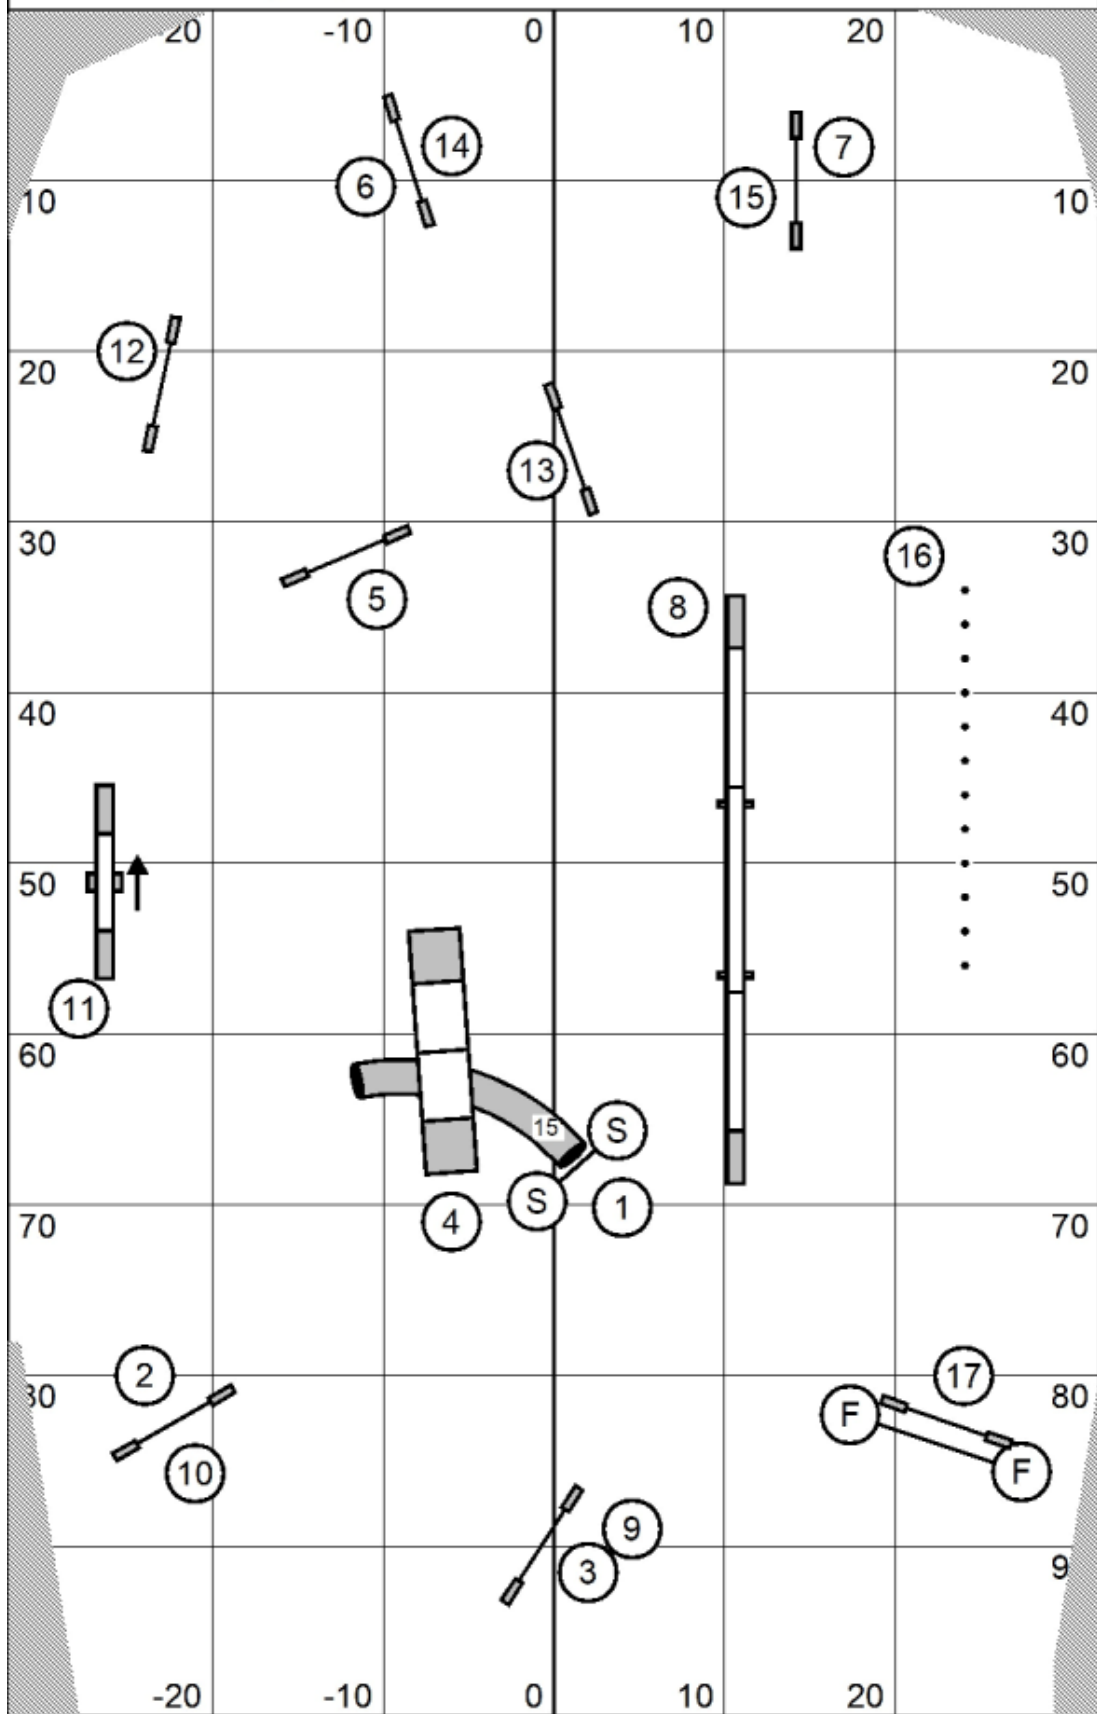

Senior/Champion Agility 2
Powerd Up!---UKI---Maureen Burke
May 24, 2026

Course is an approximation.
Electronic timing is used.