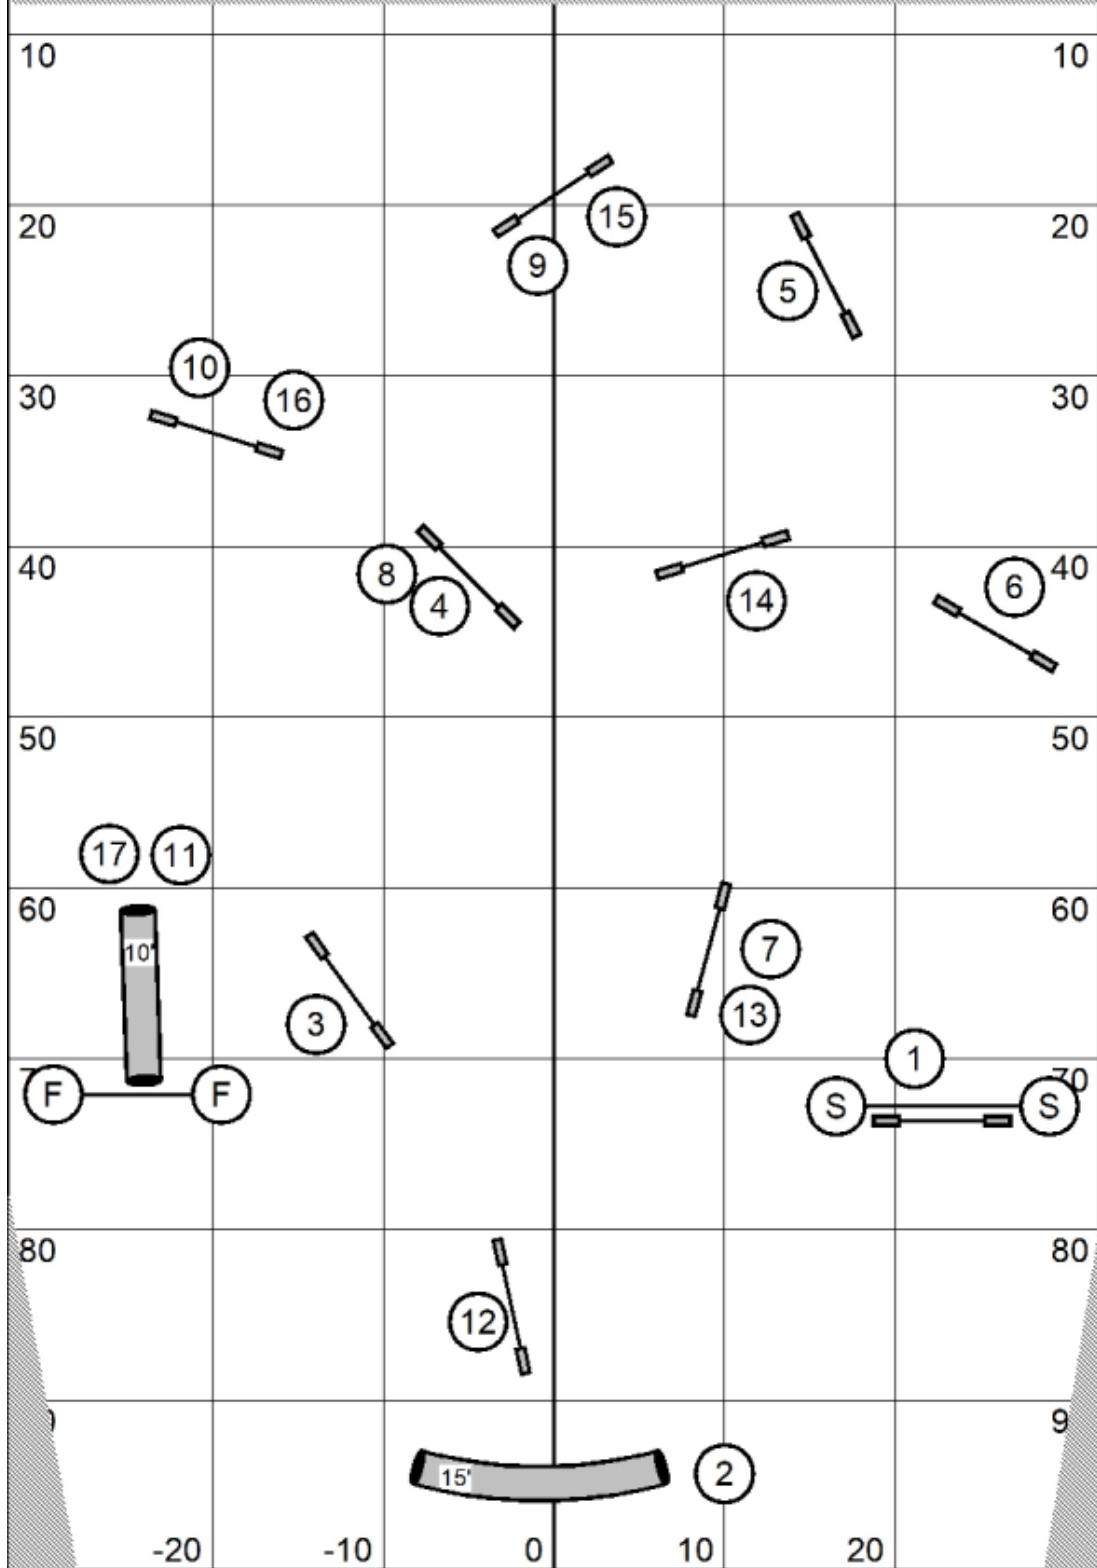

Senior/Champion SpeedStakes 1
 Powerd Up!--UKI--Maureen Burke
 May 23, 2026

Course is an approximation.
 Electronic timing is used.

Beginner/Novice SpeedStakes 1
 Powerd Up!--UKI--Maureen Burke
 May 23, 2026