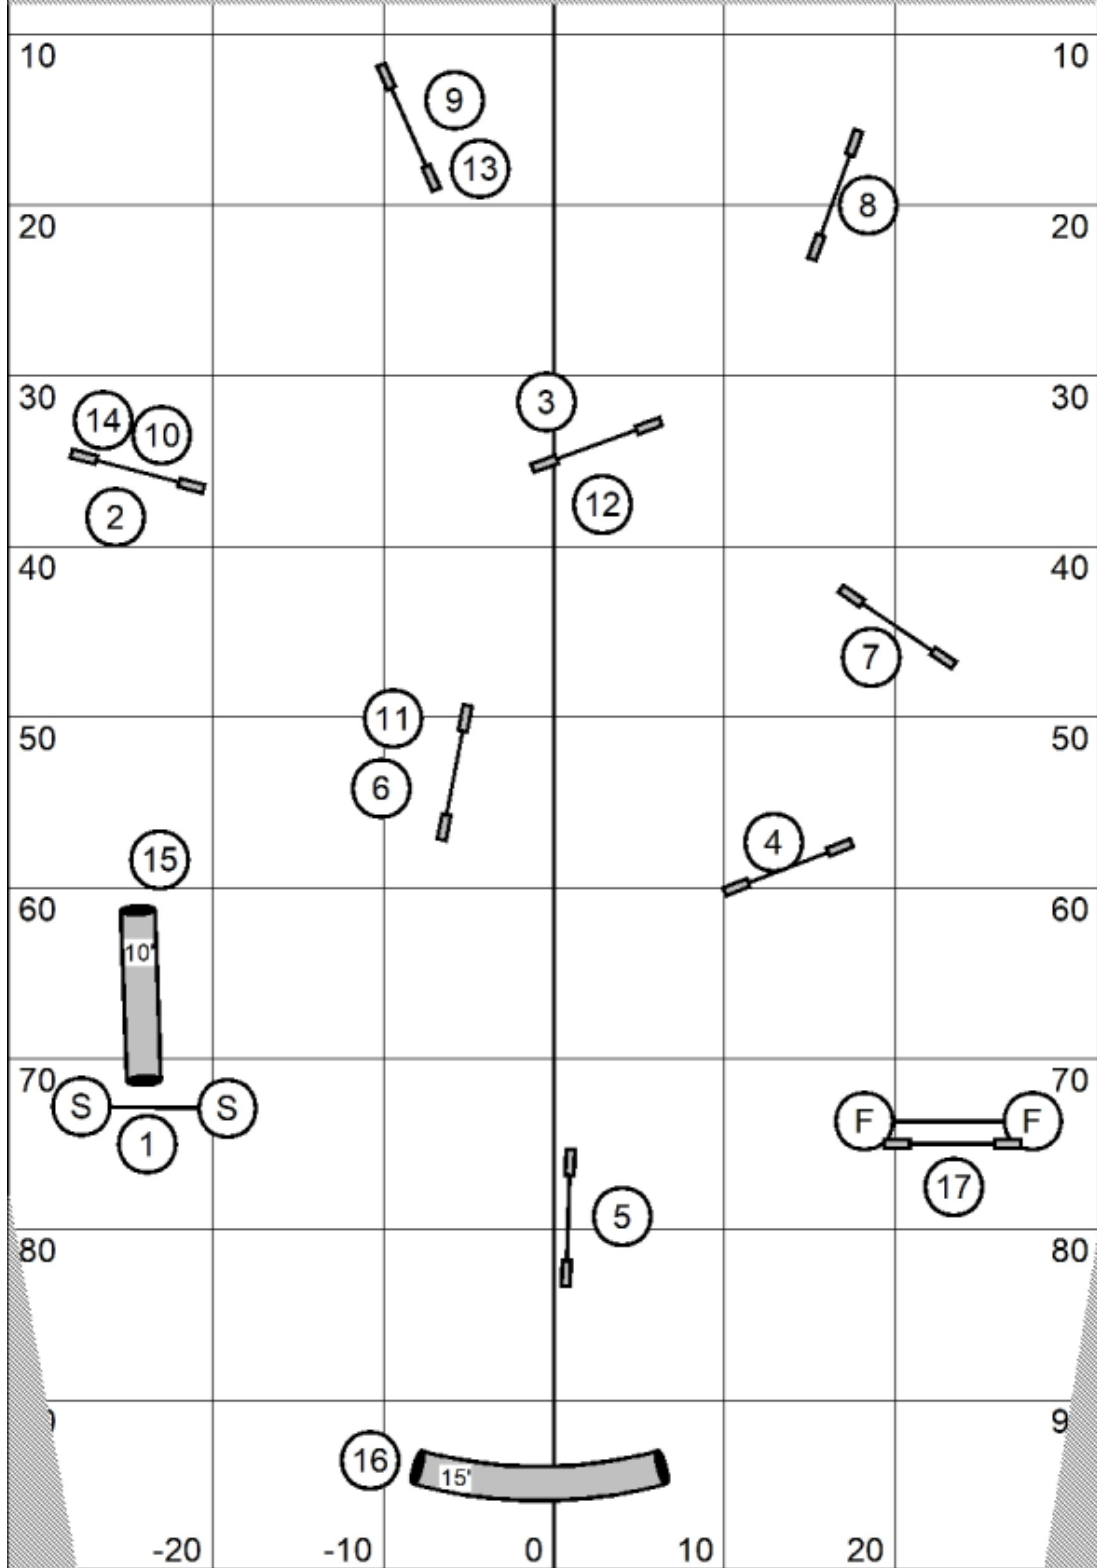

Senior/Champion SpeedStakes 2
Powerd Up!--UKI--Maureen Burke
May 23, 2026

Course is an approximation.
Electronic timing is used.