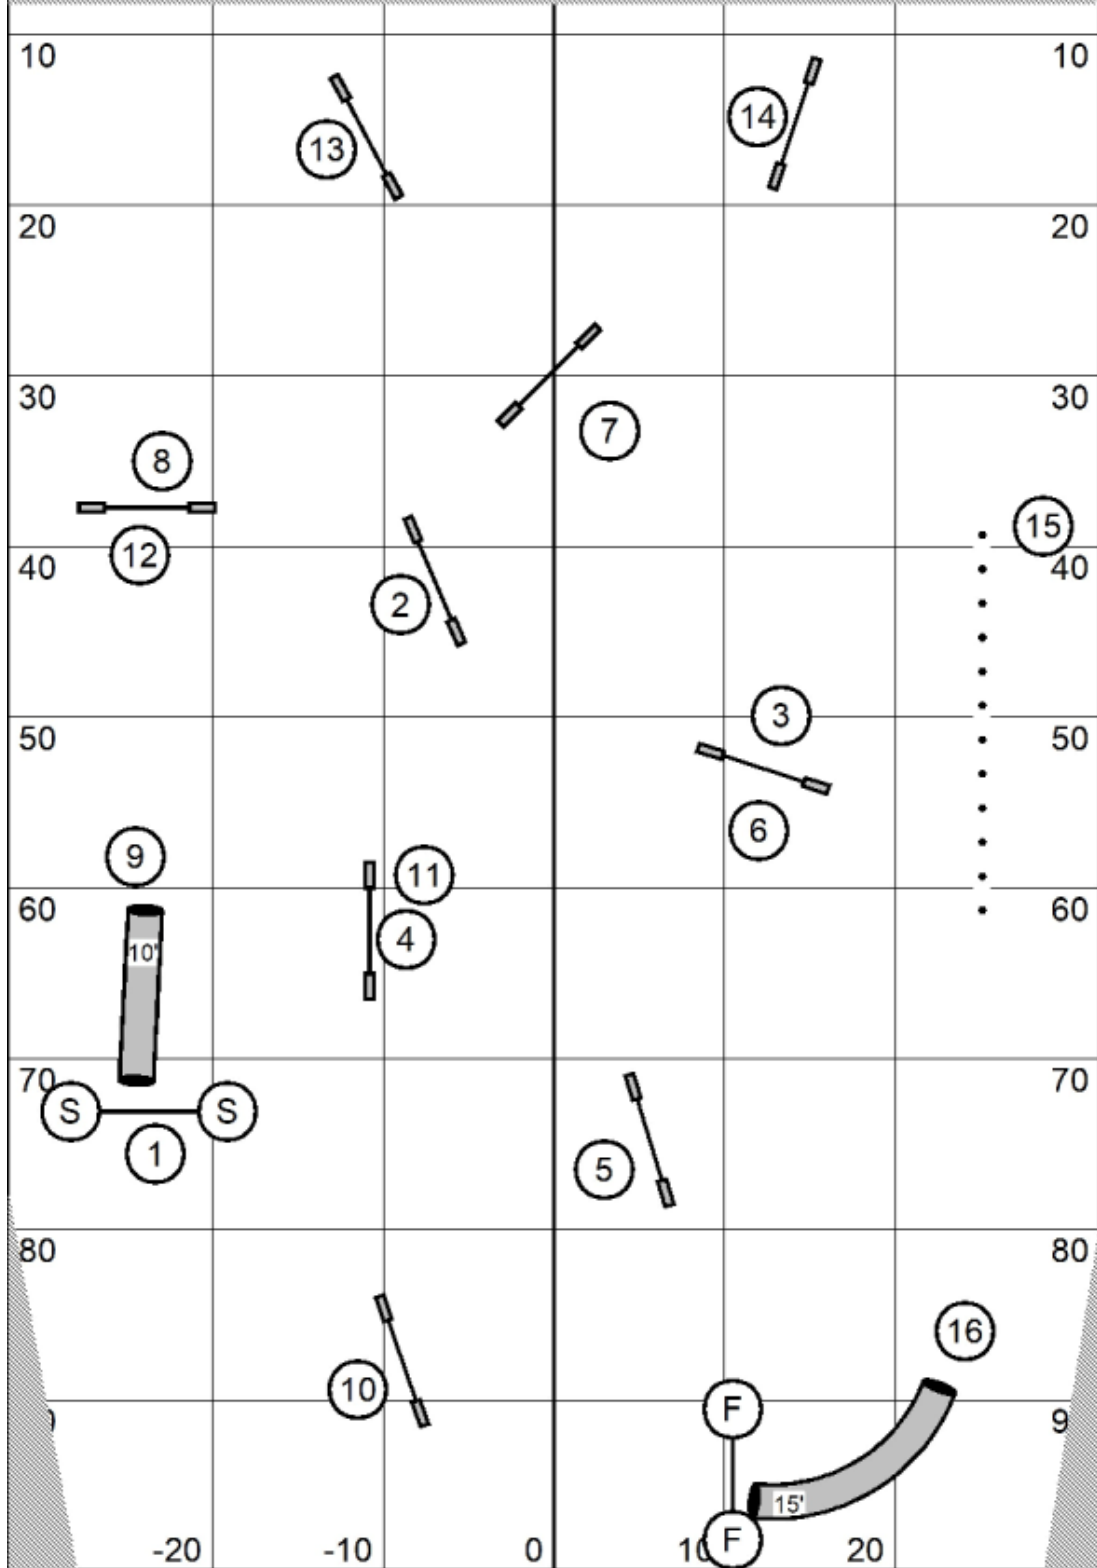

Beginner/Novice Jumping
Powerd Up!--UKI--Maureen Burke
May 23, 2026

Course is an approximation.
Electronic timing is used.