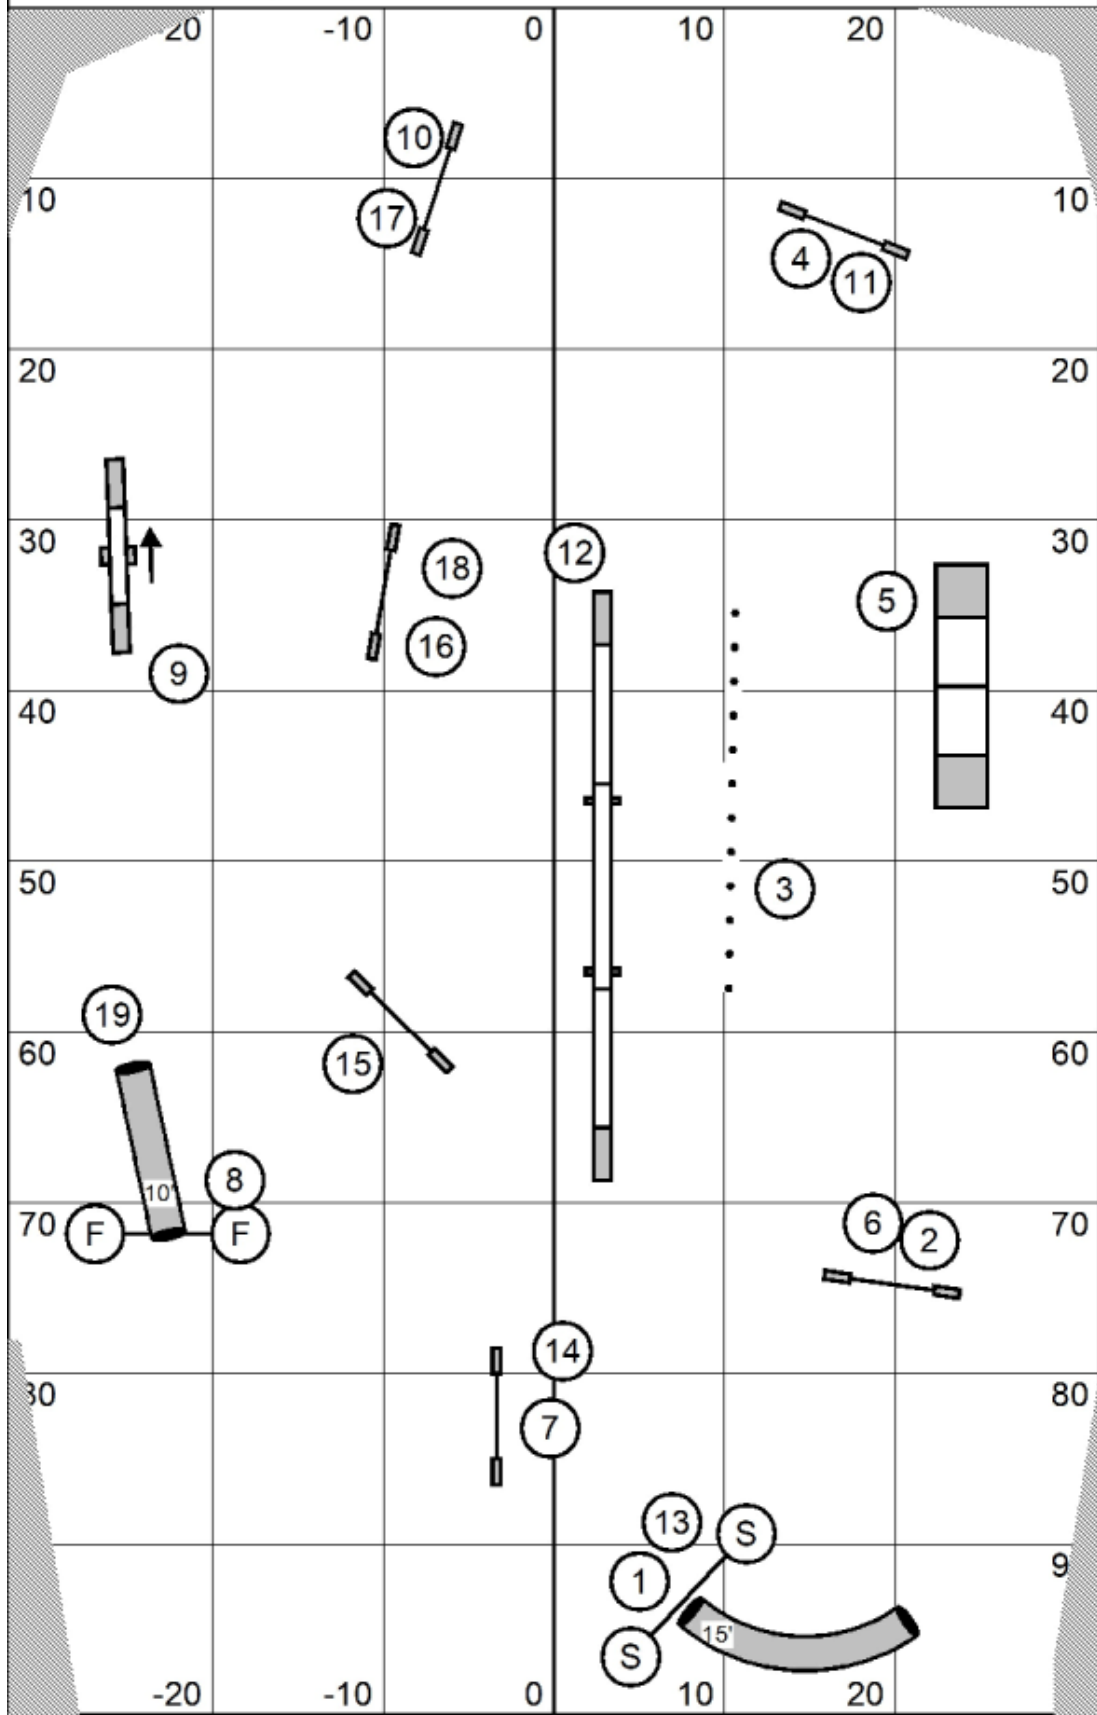

Senior/Champion Agility
Powerd Up!--UKI--Maureen Burke
May 23, 2026

Course is an approximation.
Electronic timing is used.