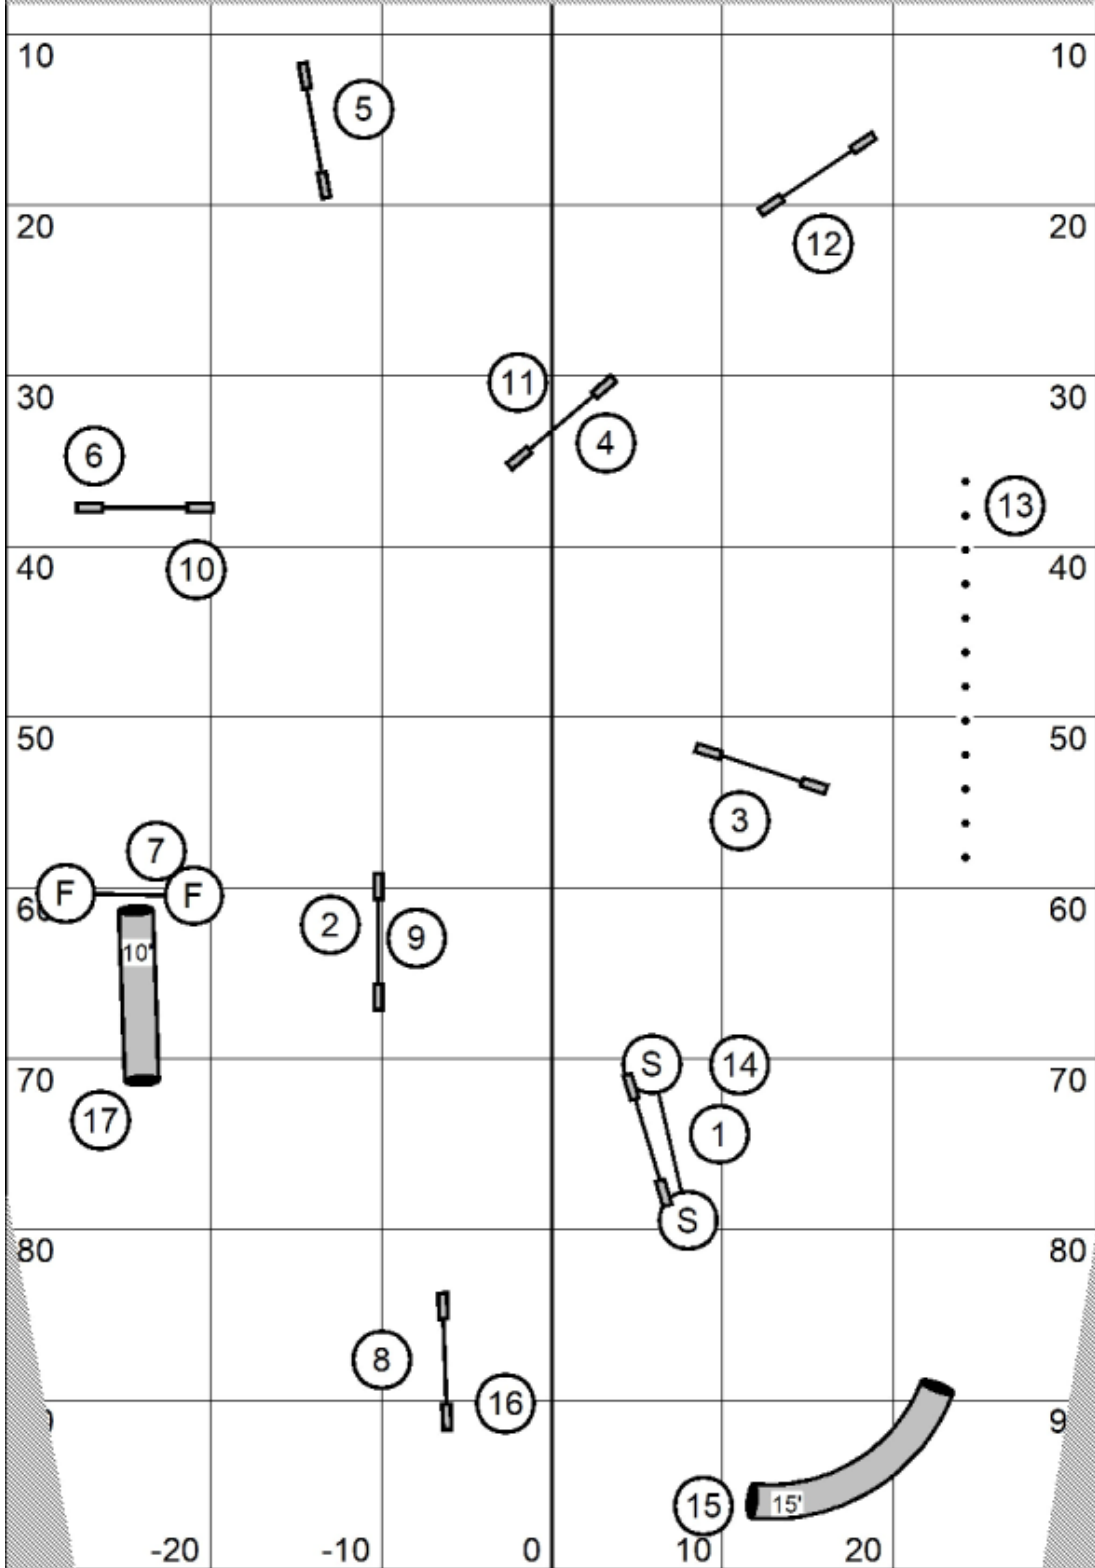

Senior/Champion Jumping
Powerd Up!--UKI--Maureen Burke
May 23, 2026

Course is an approximation.
Electronic timing is used.