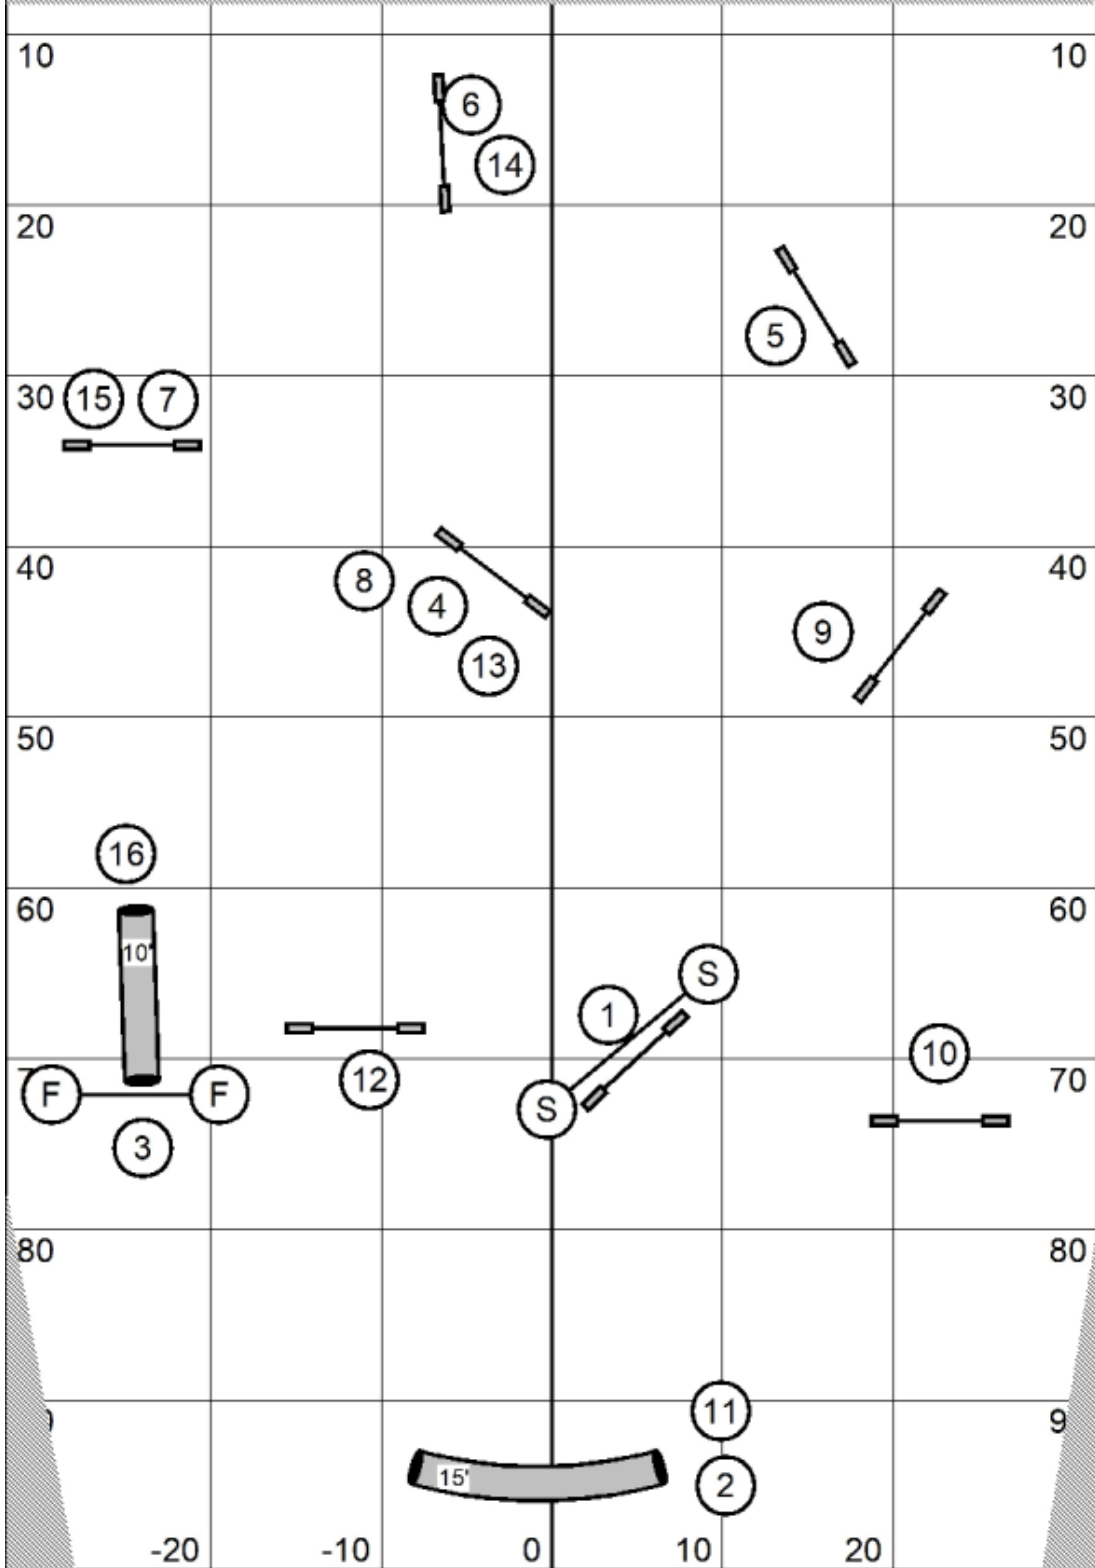

Beginner/Novice SpeedStakes 1
Powerd Up!--UKI--Maureen Burke
May 23, 2026

Course is an approximation.
Electronic timing is used.