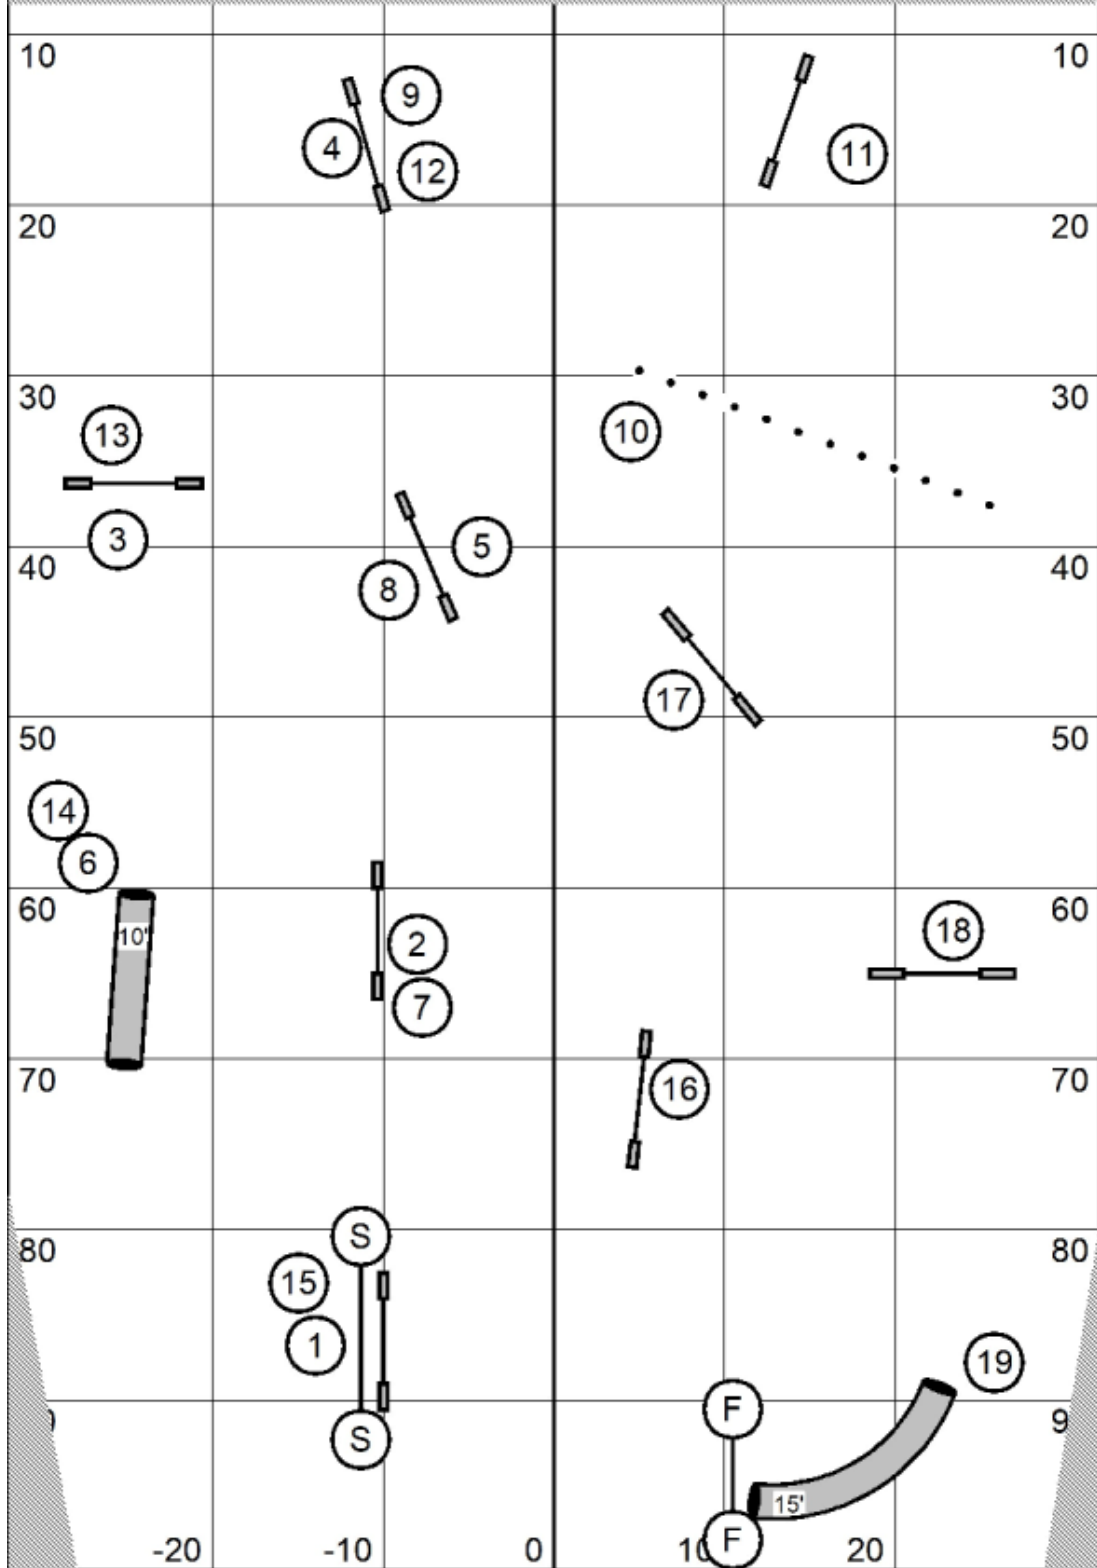

Masters Jumping
Power Up!--UKI--Maureen Burke
May 23, 2026

Course is an approximation.
Electronic timing is used.