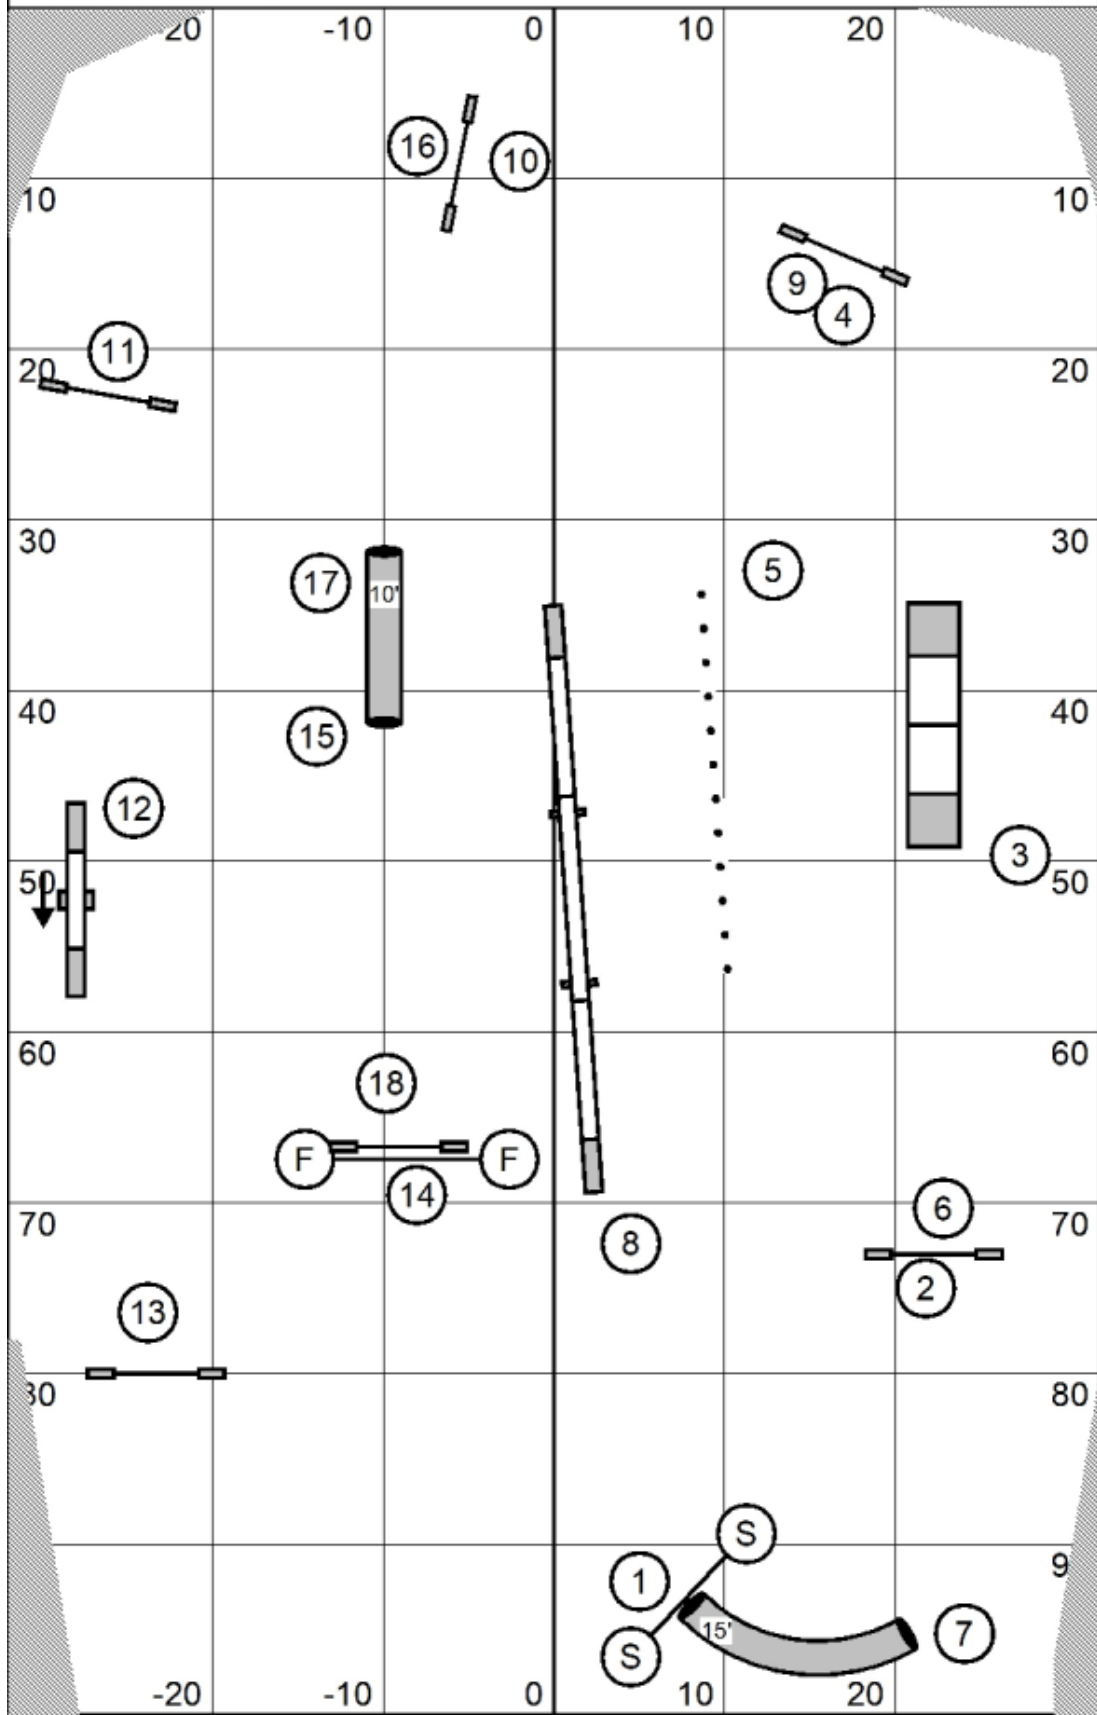

Beginner/Novice Agility
Powerd Up!--UKI--Maureen Burke
May 23, 2026

Course is an approximation.
Electronic timing is used.