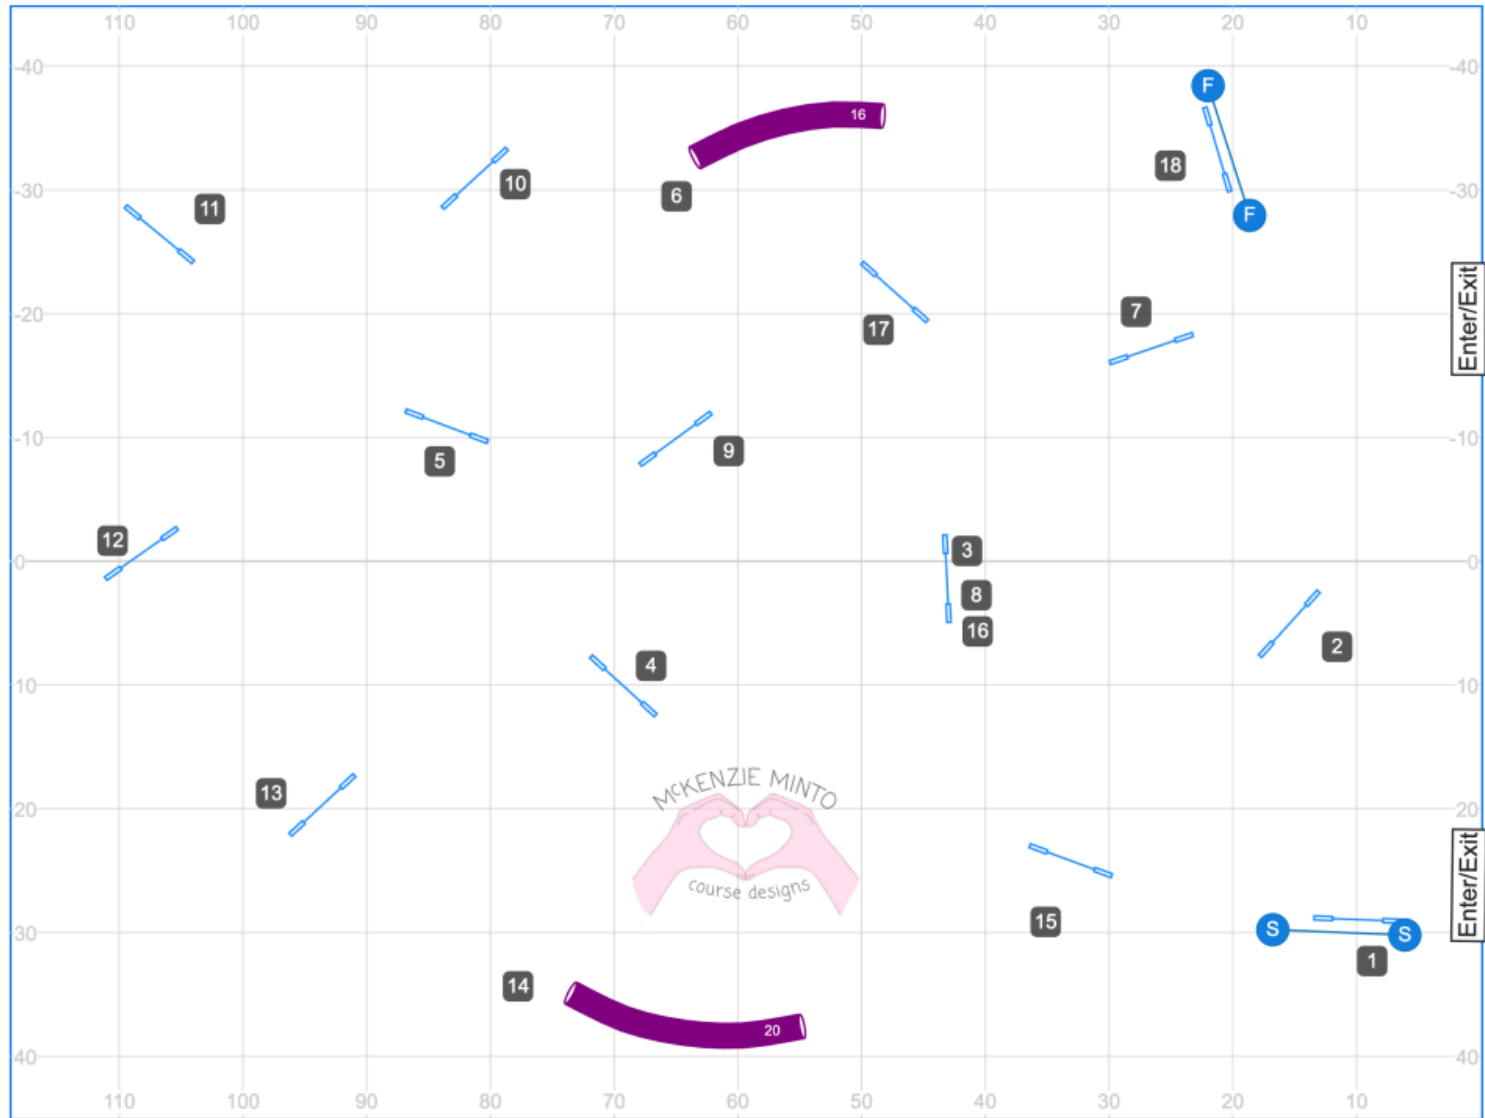

16. Riverside K9 UKI Steeplechase DASH Challenge Round 3 Steeplechase

17. Riverside K9 UKI Steeplechase DASH Challenge Round Speedstakes Finals

11. Open Gamblers (SUNDAY)

Path length (ft): 136.3 | 86.8
 Course map is only an approximation

Beginner/Novice Jumping

Path length (ft): 537.1
 Course map is only an approximation

McKenzie Minto
 Riverside K9
 UKI DASH Tournament
 MAY 24, 2026

www.smarteragility.com

Senior/Champ Jumping

Path length (ft): 586.2
 Course map is only an approximation

McKenzie Minto
 Riverside K9
 UKI DASH Tournament
 MAY 24, 2026

www.smarteragility.com

Beginner/Novice Speedstakes (Sunday)

Path length (ft): 471.8
 Course map is only an approximation

McKenzie Minto
 Riverside K9
 UKI DASH Tournament
 MAY 24, 2026

www.smarteragility.com

Senior/Champ Speedstakes (Sunday)

Path length (ft): 501.4
 Course map is only an approximation

McKenzie Minto
 Riverside K9
 UKI DASH Tournament
 MAY 24, 2026

www.smarteragility.com