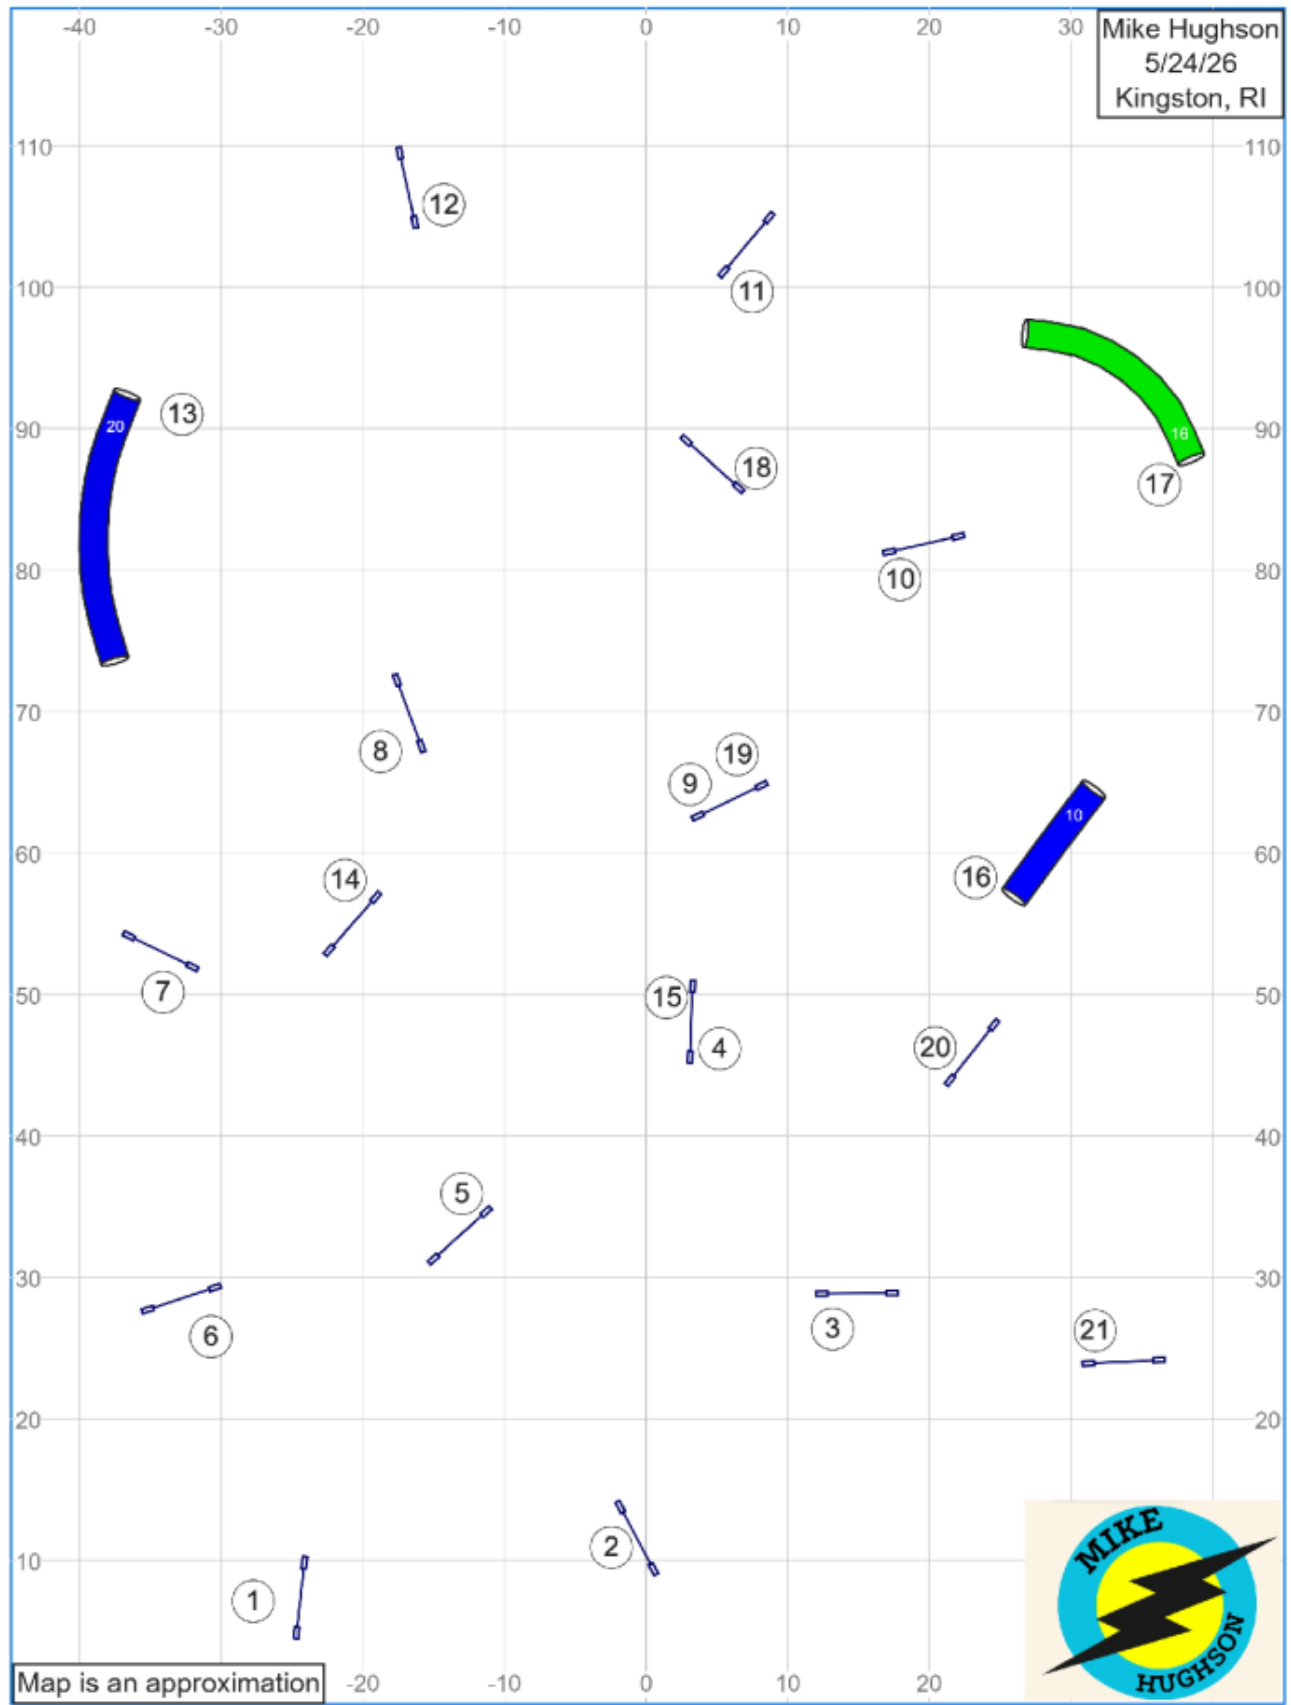

14. Riverside K9 UKI Steeplechase DASH Challenge Round 1 Speedstakes

May 14, 2025 12:33 PM (V6.8.2)

Path length (ft): 549.3

www.smarteragility.com

15. Riverside K9 UKI Steeplechase DASH Challenge Round 2 Speedstakes Jumping

16. Riverside K9 UKI Steeplechase DASH Challenge Round 3 Steeplechase

17. Riverside K9 UKI Steeplechase DASH Challenge Round Speedstakes Finals

11. Open Gamblers (SUNDAY)

Path length (ft): 136.3 | 86.8
 Course map is only an approximation

Black circles: 10 points
White circles: 15 points

McKenzie Minto
 Riverside K9
 UKI DASH Tournament
 MAY 24, 2026

25 second Opening
 Closing Times:
 Smalls/Selects: 16 seconds
 20/22/24: 14 seconds

www.smarteragility.com

McKenzie Minto
 Riverside K9
 UKI DASH Tournament
 MAY 24, 2026

www.smarteragility.com

Beginner/Novice Speedstakes (Sunday)

Path length (ft): 471.8
 Course map is only an approximation

McKenzie Minto
 Riverside K9
 UKI DASH Tournament
 MAY 24, 2026