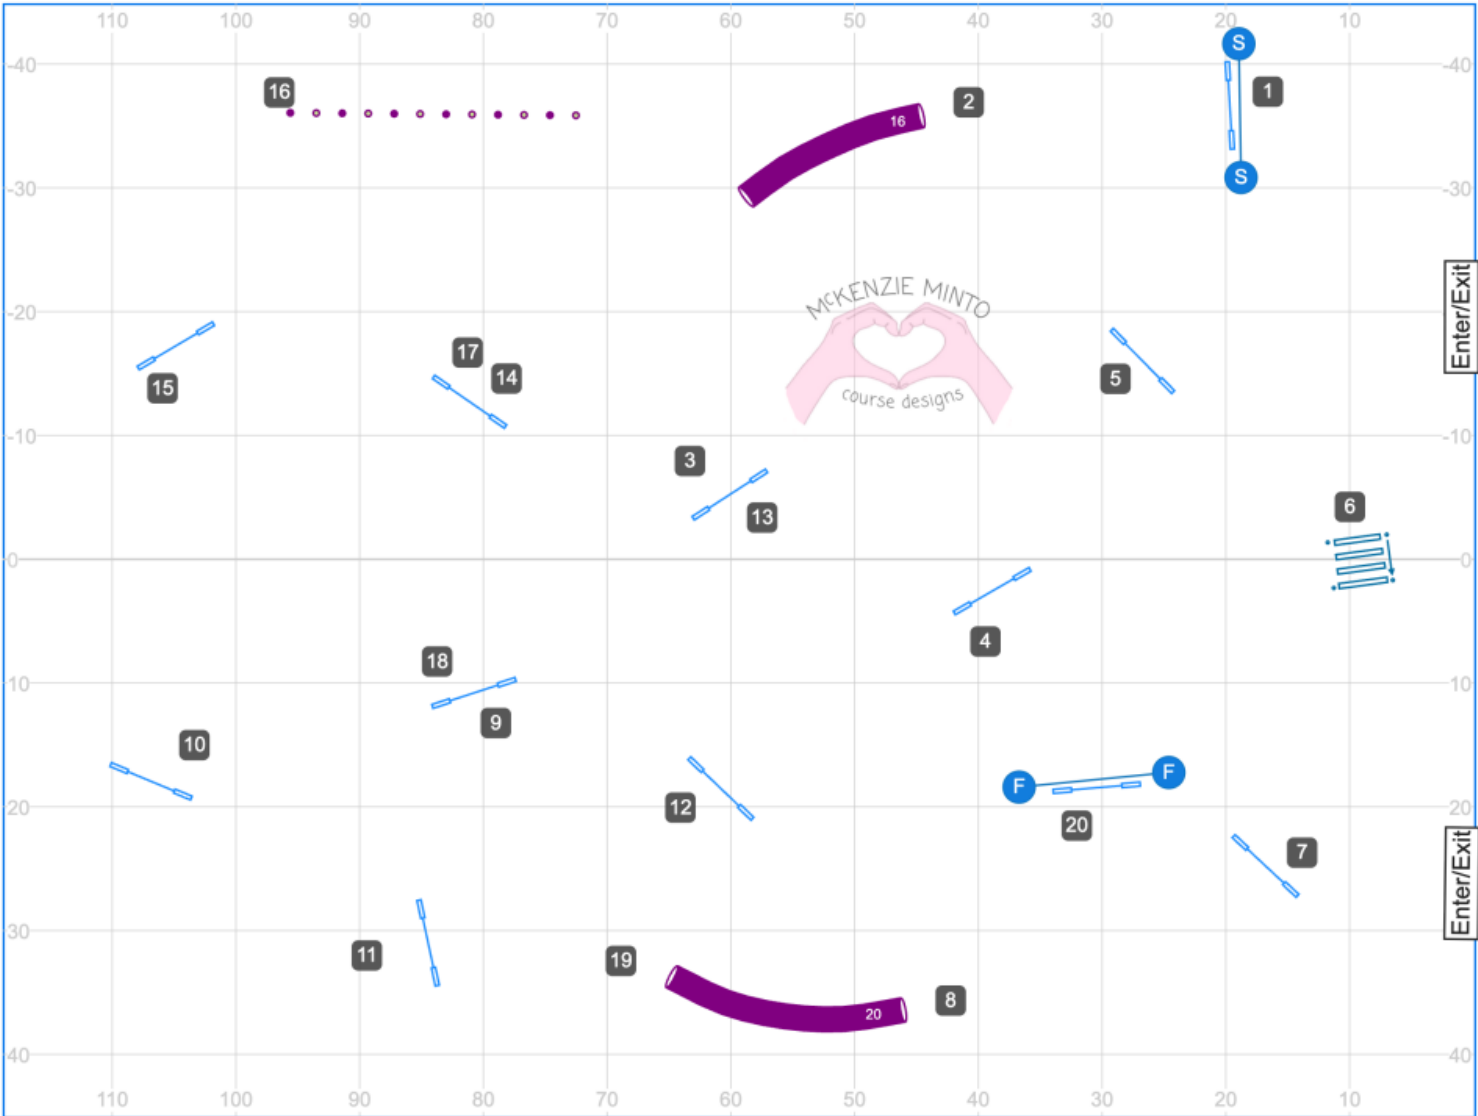

16. Riverside K9 UKI Steeplechase DASH Challenge Round 3 Steeplechase

17. Riverside K9 UKI Steeplechase DASH Challenge Round Speedstakes Finals

11. Open Gamblers (SUNDAY)

Path length (ft): 136.3 | 86.8
 Course map is only an approximation

Black circles: 10 points
White circles: 15 points

McKenzie Minto
 Riverside K9
 UKI DASH Tournament
 MAY 24, 2026

25 second Opening
 Closing Times:
 Smalls/Selects: 16 seconds
 20/22/24: 14 seconds

www.smarteragility.com

Beginner/Novice Jumping

Path length (ft): 537.1
 Course map is only an approximation

McKenzie Minto
 Riverside K9
 UKI DASH Tournament
 MAY 24, 2026

www.smarteragility.com

Senior/Champ Jumping

Path length (ft): 586.2
 Course map is only an approximation

McKenzie Minto
 Riverside K9
 UKI DASH Tournament
 MAY 24, 2026

www.smarteragility.com

Beginner/Novice Speedstakes (Sunday)

Path length (ft): 471.8
 Course map is only an approximation

McKenzie Minto
 Riverside K9
 UKI DASH Tournament
 MAY 24, 2026