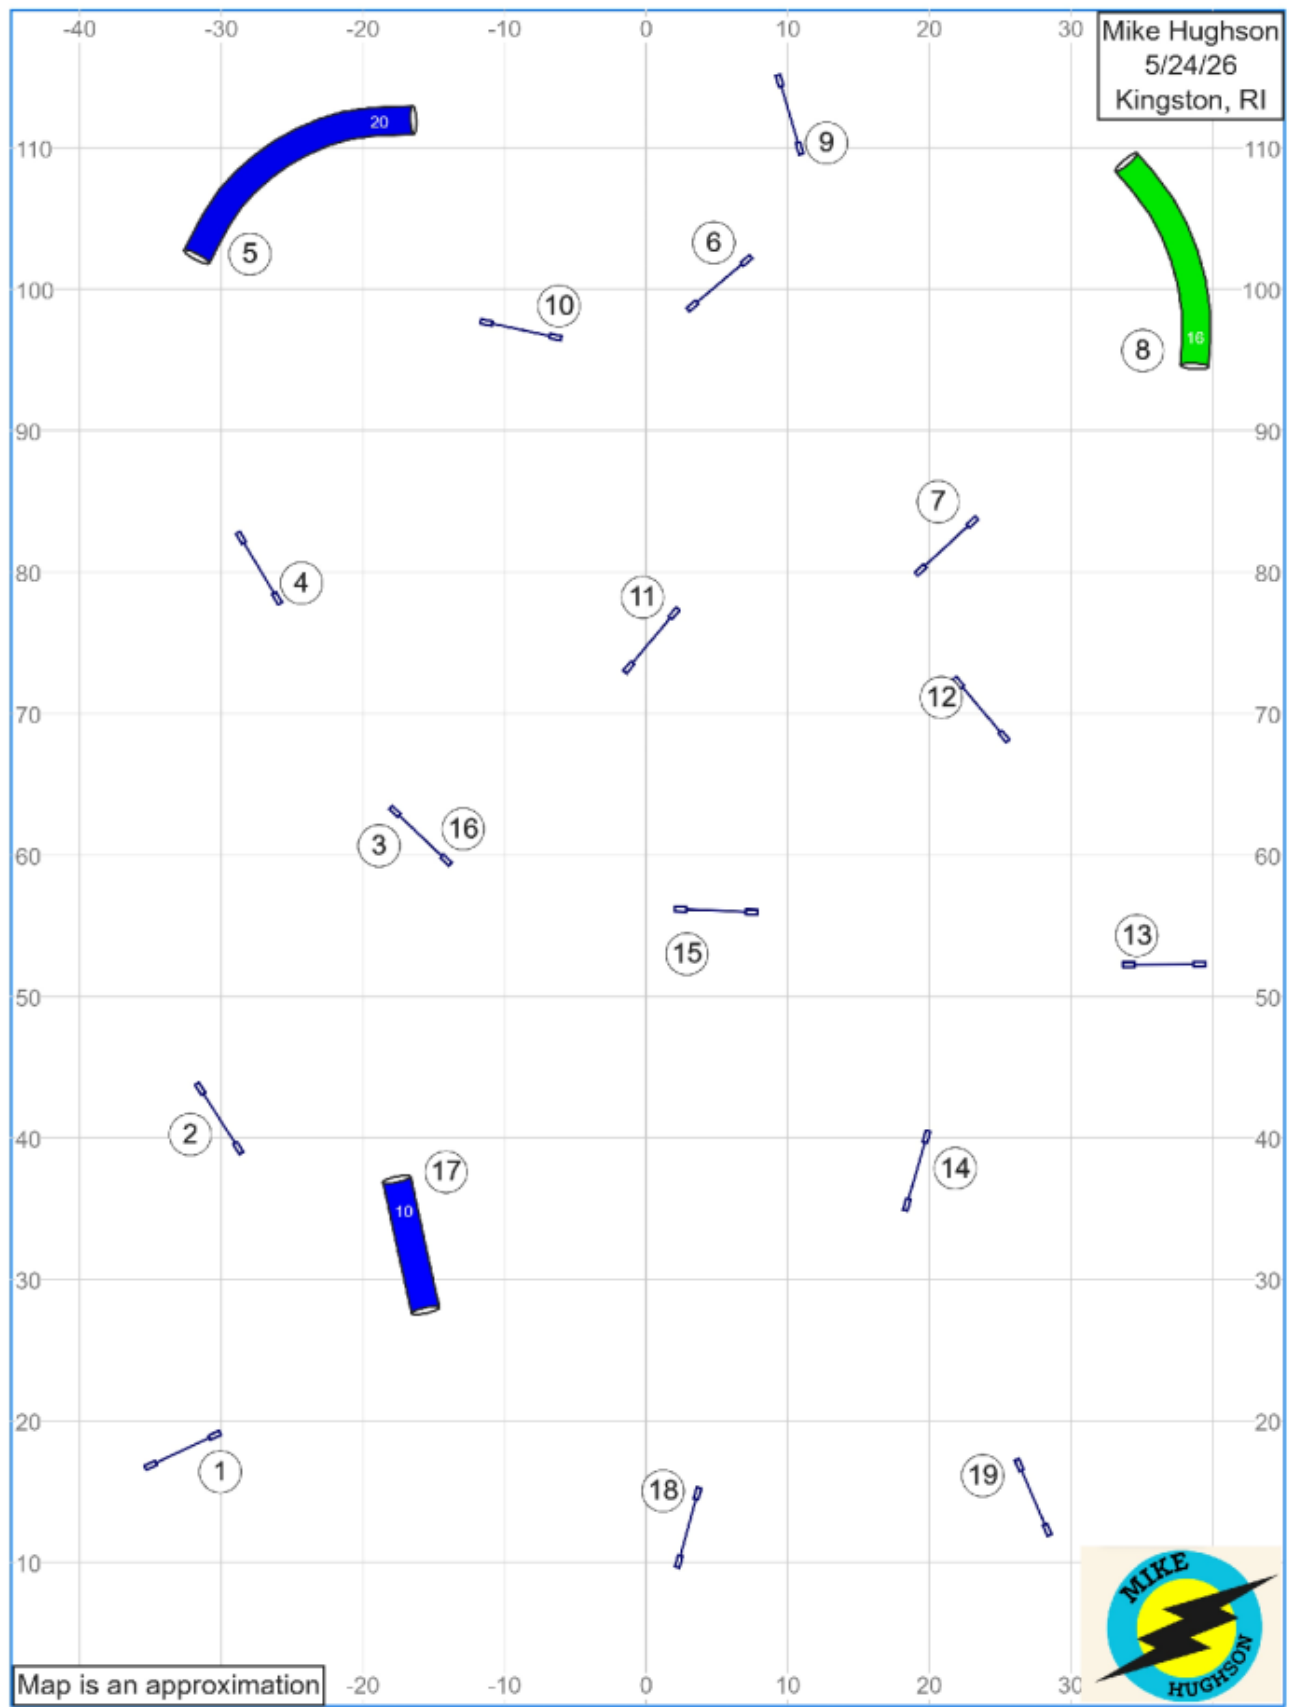

14. Riverside K9 UKI Steeplechase DASH Challenge Round 1 Speedstakes

May 14, 2025 12:33 PM (V6.8.2)

Path length (ft): 549.3

www.smarteragility.com

15. Riverside K9 UKI Steeplechase DASH Challenge Round 2 Speedstakes Jumping

16. Riverside K9 UKI Steeplechase DASH Challenge Round 3 Steeplechase

17. Riverside K9 UKI Steeplechase DASH Challenge Round Speedstakes Finals

11. Open Gamblers (SUNDAY)

Path length (ft): 136.3 | 86.8
 Course map is only an approximation

Black circles: 10 points
White circles: 15 points

McKenzie Minto
 Riverside K9
 UKI DASH Tournament
 MAY 24, 2026

25 second Opening
 Closing Times:
 Smalls/Selects: 16 seconds
 20/22/24: 14 seconds

www.smarteragility.com

McKenzie Minto
 Riverside K9
 UKI DASH Tournament
 MAY 24, 2026

www.smarteragility.com

Beginner/Novice Speedstakes (Sunday)

Path length (ft): 471.8
 Course map is only an approximation

McKenzie Minto
 Riverside K9
 UKI DASH Tournament
 MAY 24, 2026