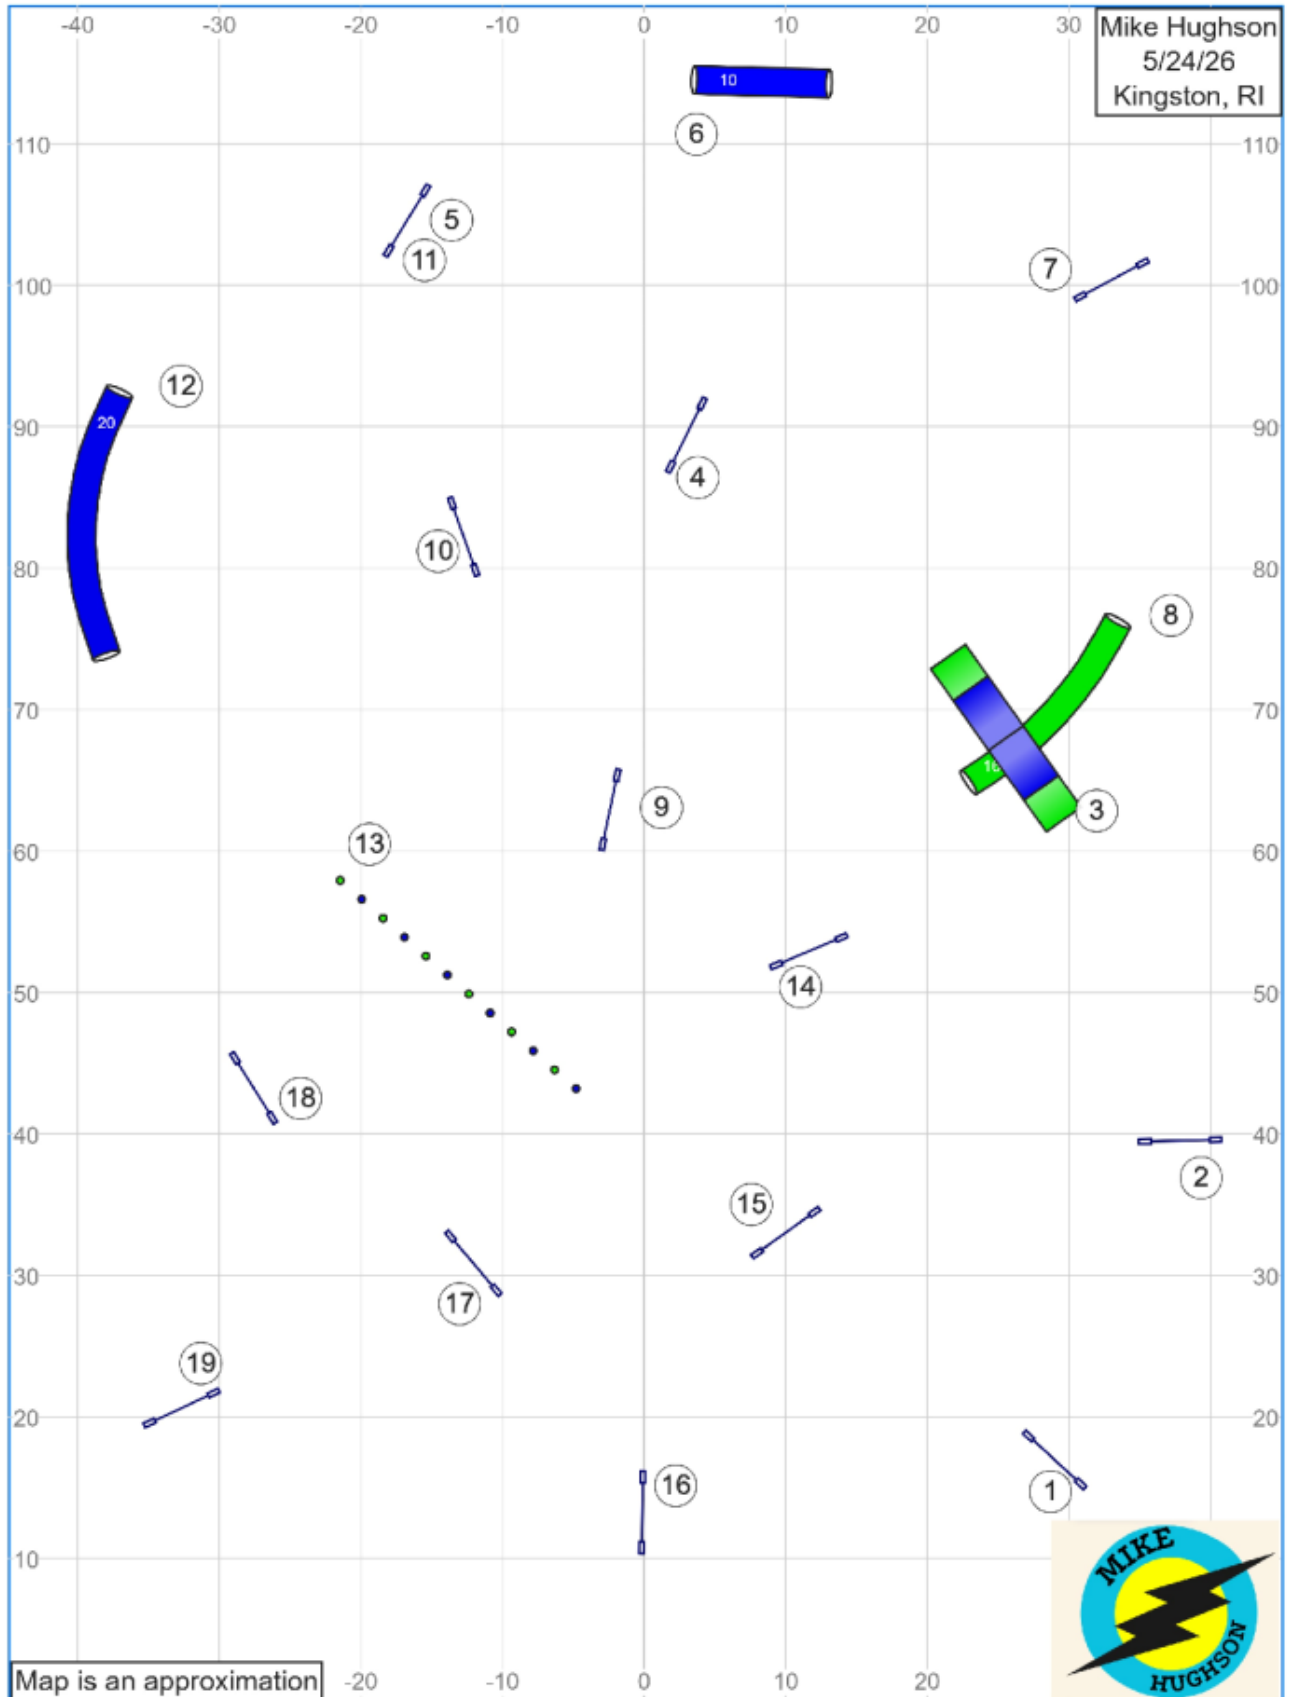

14. Riverside K9 UKI Steeplechase DASH Challenge Round 1 Speedstakes

May 14, 2025 12:33 PM (V6.8.2)

Path length (ft): 549.3

www.smarteragility.com

15. Riverside K9 UKI Steeplechase DASH Challenge Round 2 Speedstakes Jumping

16. Riverside K9 UKI Steeplechase DASH Challenge Round 3 Steeplechase

17. Riverside K9 UKI Steeplechase DASH Challenge Round Speedstakes Finals

11. Open Gamblers (SUNDAY)

Path length (ft): 136.3 | 86.8
 Course map is only an approximation

Black circles: 10 points
White circles: 15 points

McKenzie Minto
 Riverside K9
 UKI DASH Tournament
 MAY 24, 2026

25 second Opening
 Closing Times:
 Smalls/Selects: 16 seconds
 20/22/24: 14 seconds

www.smarteragility.com

McKenzie Minto
 Riverside K9
 UKI DASH Tournament
 MAY 24, 2026

www.smarteragility.com

Beginner/Novice Speedstakes (Sunday)

Path length (ft): 471.8
 Course map is only an approximation

McKenzie Minto
 Riverside K9
 UKI DASH Tournament
 MAY 24, 2026