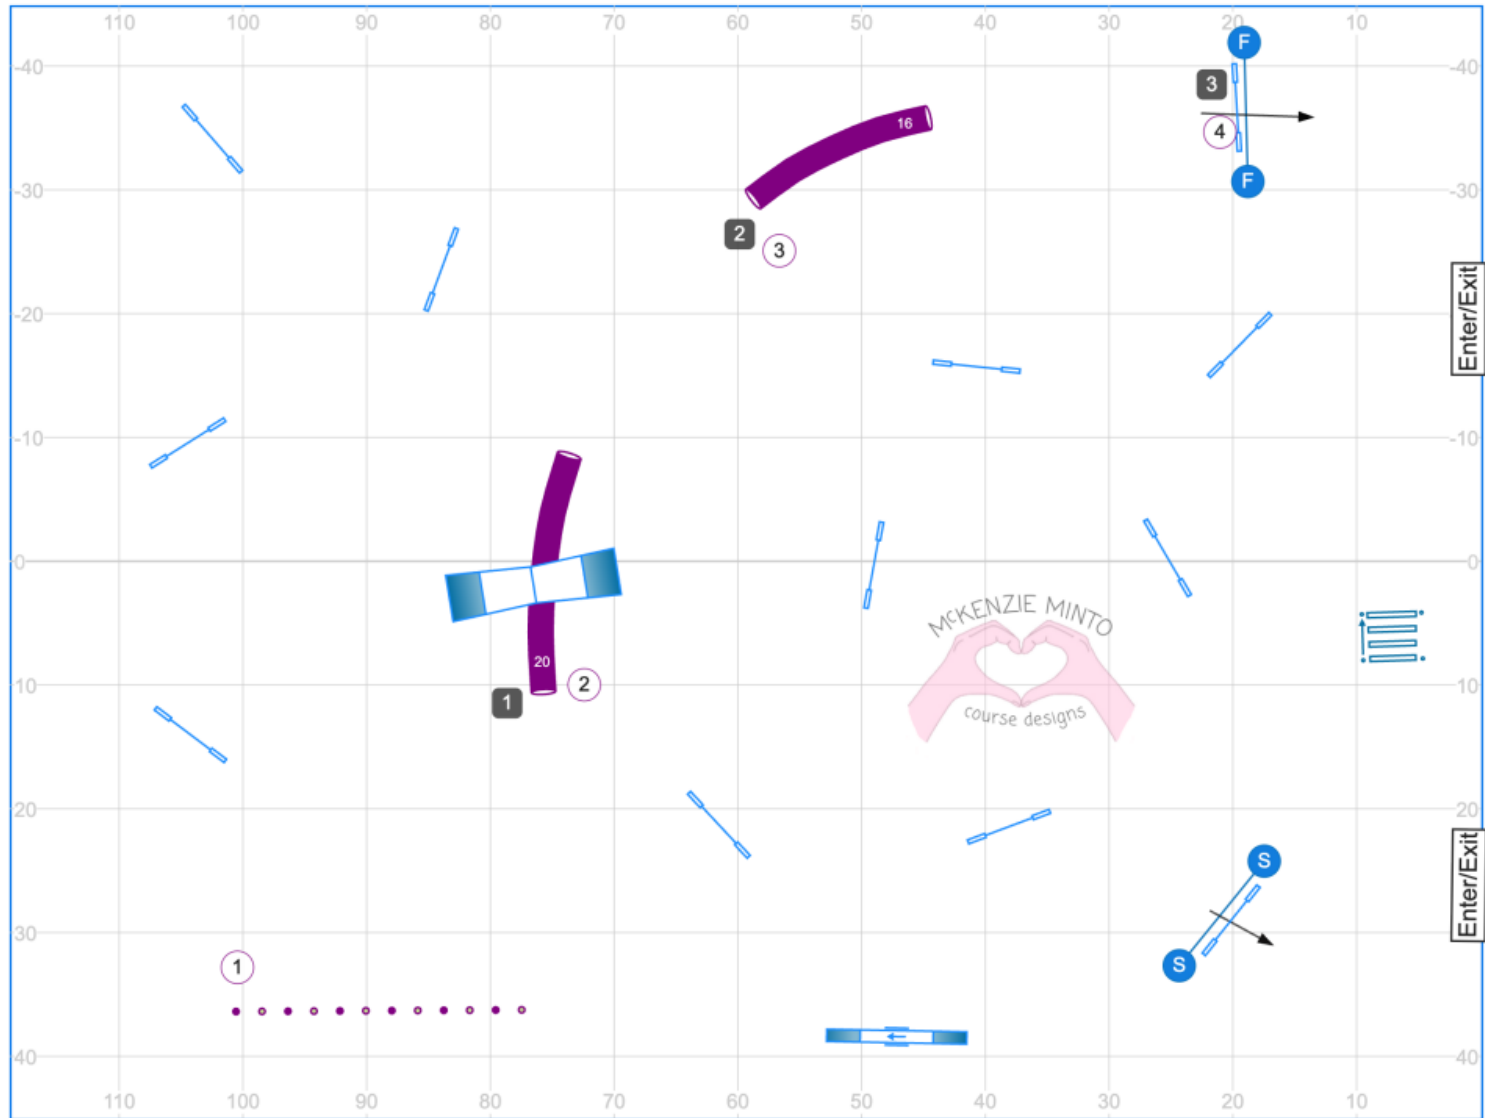

14. Riverside K9 UKI Steeplechase DASH Challenge Round 1 Speedstakes

May 14, 2025 12:33 PM (V6.8.2)

Path length (ft): 549.3

www.smarteragility.com

15. Riverside K9 UKI Steeplechase DASH Challenge Round 2 Speedstakes Jumping

16. Riverside K9 UKI Steeplechase DASH Challenge Round 3 Steeplechase

17. Riverside K9 UKI Steeplechase DASH Challenge Round Speedstakes Finals

11. Open Gamblers (SUNDAY)

Path length (ft): 136.3 | 86.8
 Course map is only an approximation

Black circles: 10 points
White circles: 15 points

McKenzie Minto
 Riverside K9
 UKI DASH Tournament
 MAY 24, 2026

25 second Opening
 Closing Times:
 Smalls/Selects: 16 seconds
 20/22/24: 14 seconds

www.smarteragility.com

McKenzie Minto
 Riverside K9
 UKI DASH Tournament
 MAY 24, 2026

www.smarteragility.com

Beginner/Novice Speedstakes (Sunday)

Path length (ft): 471.8
 Course map is only an approximation

McKenzie Minto
 Riverside K9
 UKI DASH Tournament
 MAY 24, 2026