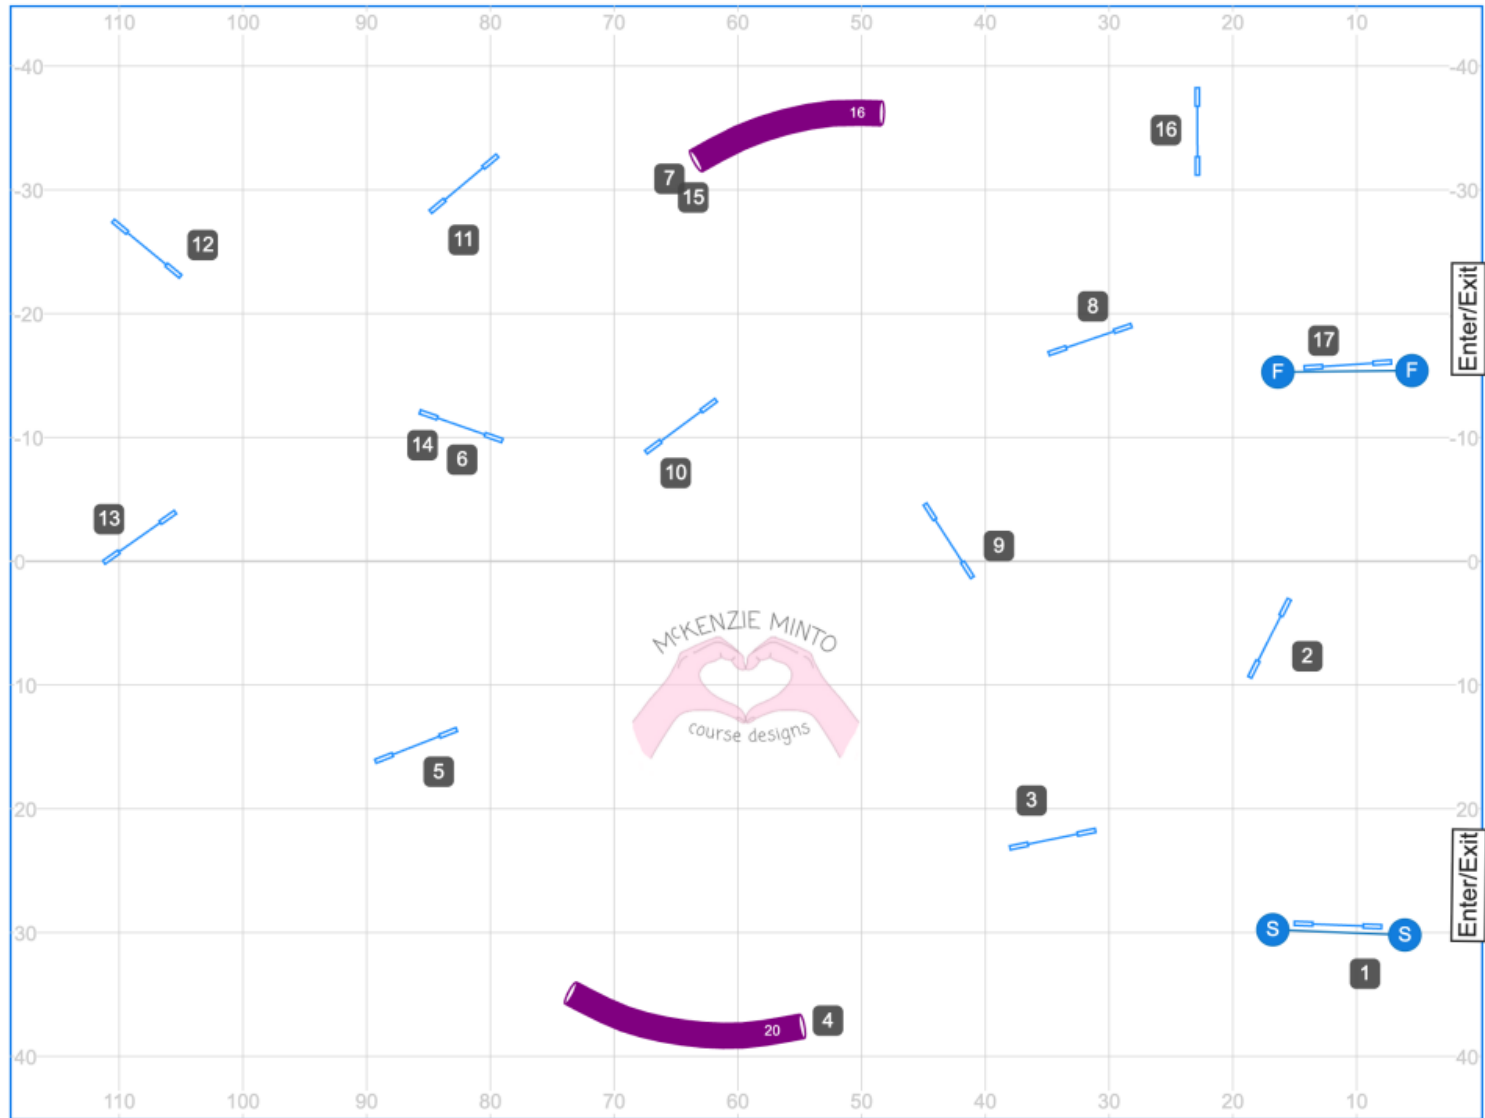

16. Riverside K9 UKI Steeplechase DASH Challenge Round 3 Steeplechase

17. Riverside K9 UKI Steeplechase DASH Challenge Round Speedstakes Finals

11. Open Gamblers (SUNDAY)

Path length (ft): 136.3 | 86.8
 Course map is only an approximation

Black circles: 10 points
White circles: 15 points

McKenzie Minto
 Riverside K9
 UKI DASH Tournament
 MAY 24, 2026

25 second Opening
 Closing Times:
 Smalls/Selects: 16 seconds
 20/22/24: 14 seconds

www.smarteragility.com

Beginner/Novice Jumping

Path length (ft): 537.1
 Course map is only an approximation

McKenzie Minto
 Riverside K9
 UKI DASH Tournament
 MAY 24, 2026

www.smarteragility.com

Senior/Champ Jumping

Path length (ft): 586.2
 Course map is only an approximation

McKenzie Minto
 Riverside K9
 UKI DASH Tournament
 MAY 24, 2026

www.smarteragility.com

Beginner/Novice Speedstakes (Sunday)

Path length (ft): 471.8
 Course map is only an approximation

McKenzie Minto
 Riverside K9
 UKI DASH Tournament
 MAY 24, 2026