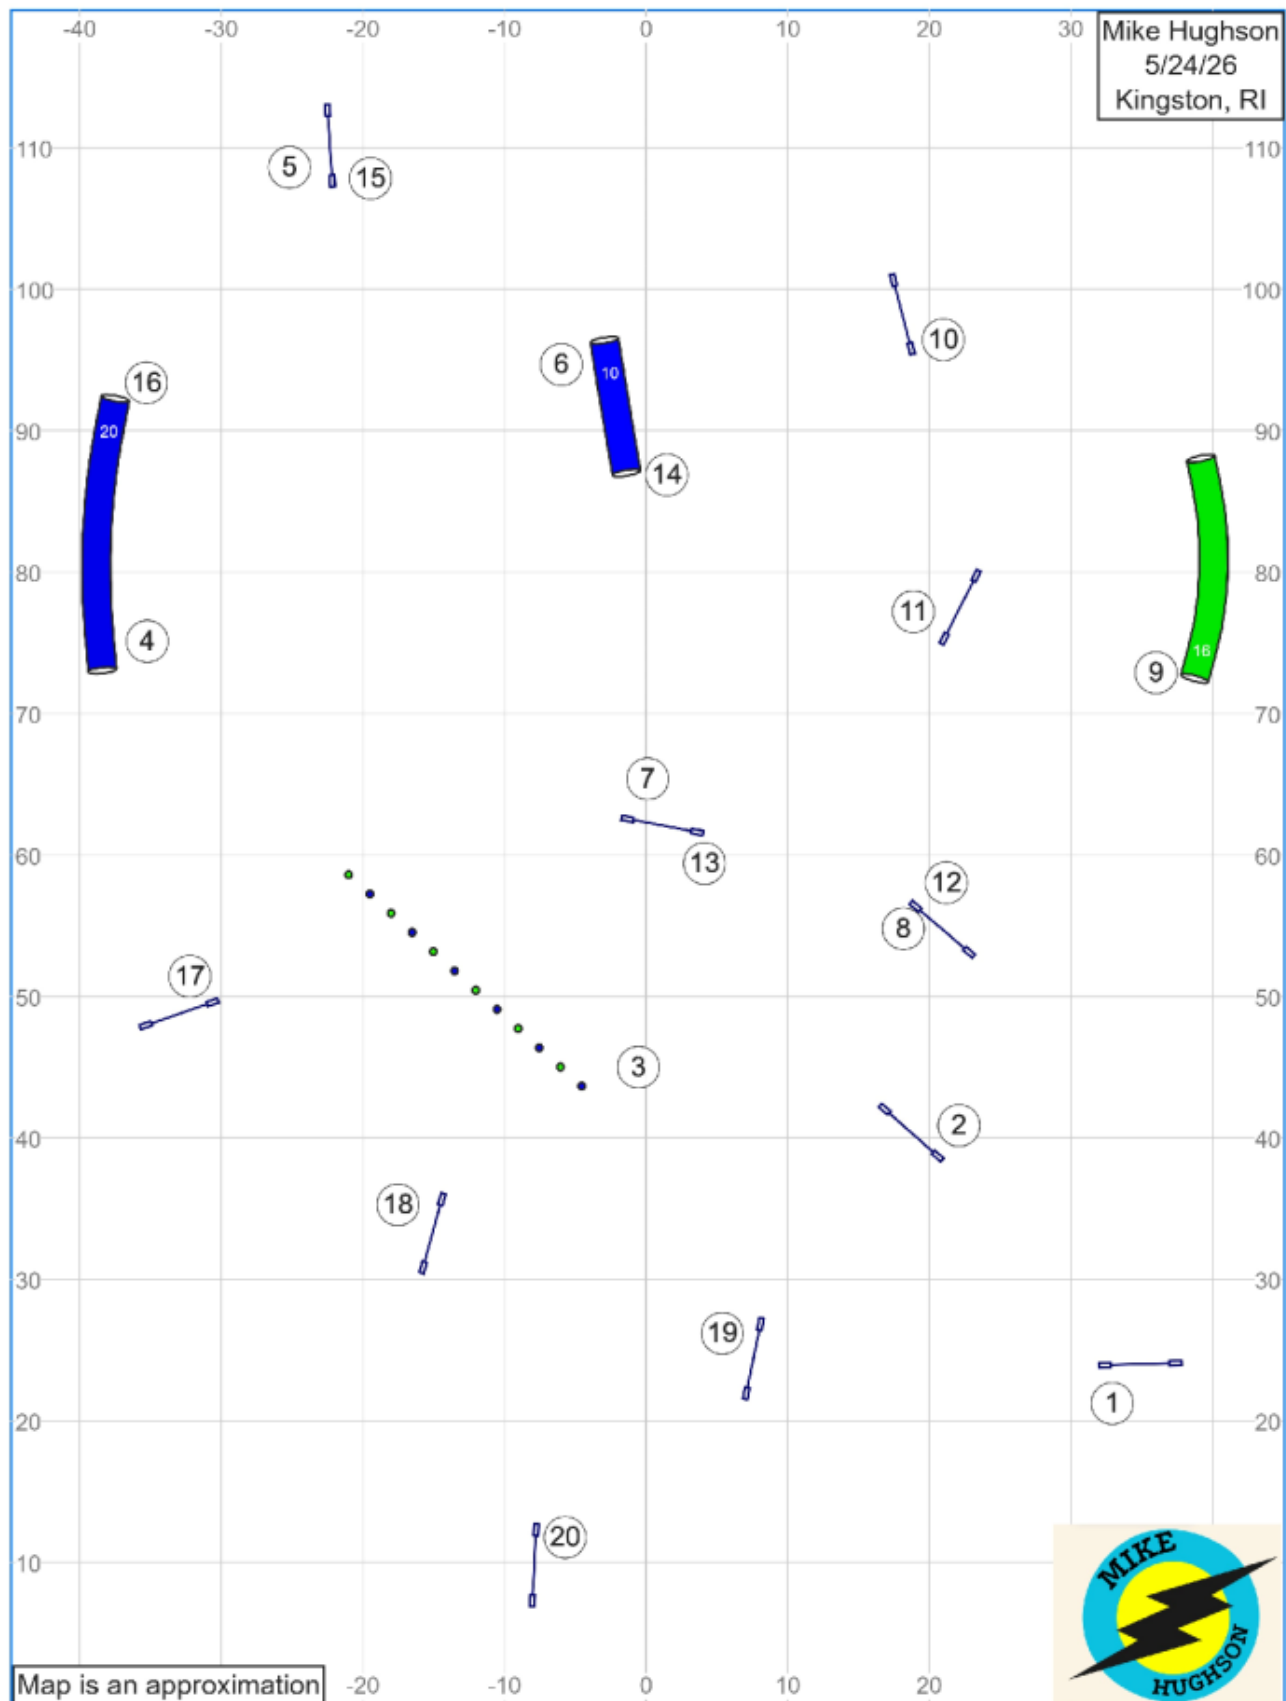

14. Riverside K9 UKI Steeplechase DASH Challenge Round 1 Speedstakes

May 14, 2025 12:33 PM (V6.8.2)

Path length (ft): 549.3

www.smarteragility.com

15. Riverside K9 UKI Steeplechase DASH Challenge Round 2 Speedstakes Jumping

16. Riverside K9 UKI Steeplechase DASH Challenge Round 3 Steeplechase

17. Riverside K9 UKI Steeplechase DASH Challenge Round Speedstakes Finals

11. Open Gamblers (SUNDAY)

Path length (ft): 136.3 | 86.8
 Course map is only an approximation

Black circles: 10 points
White circles: 15 points

McKenzie Minto
 Riverside K9
 UKI DASH Tournament
 MAY 24, 2026

25 second Opening
 Closing Times:
 Smalls/Selects: 16 seconds
 20/22/24: 14 seconds

www.smarteragility.com

McKenzie Minto
 Riverside K9
 UKI DASH Tournament
 MAY 24, 2026

www.smarteragility.com

Beginner/Novice Speedstakes (Sunday)

Path length (ft): 471.8
 Course map is only an approximation

McKenzie Minto
 Riverside K9
 UKI DASH Tournament
 MAY 24, 2026