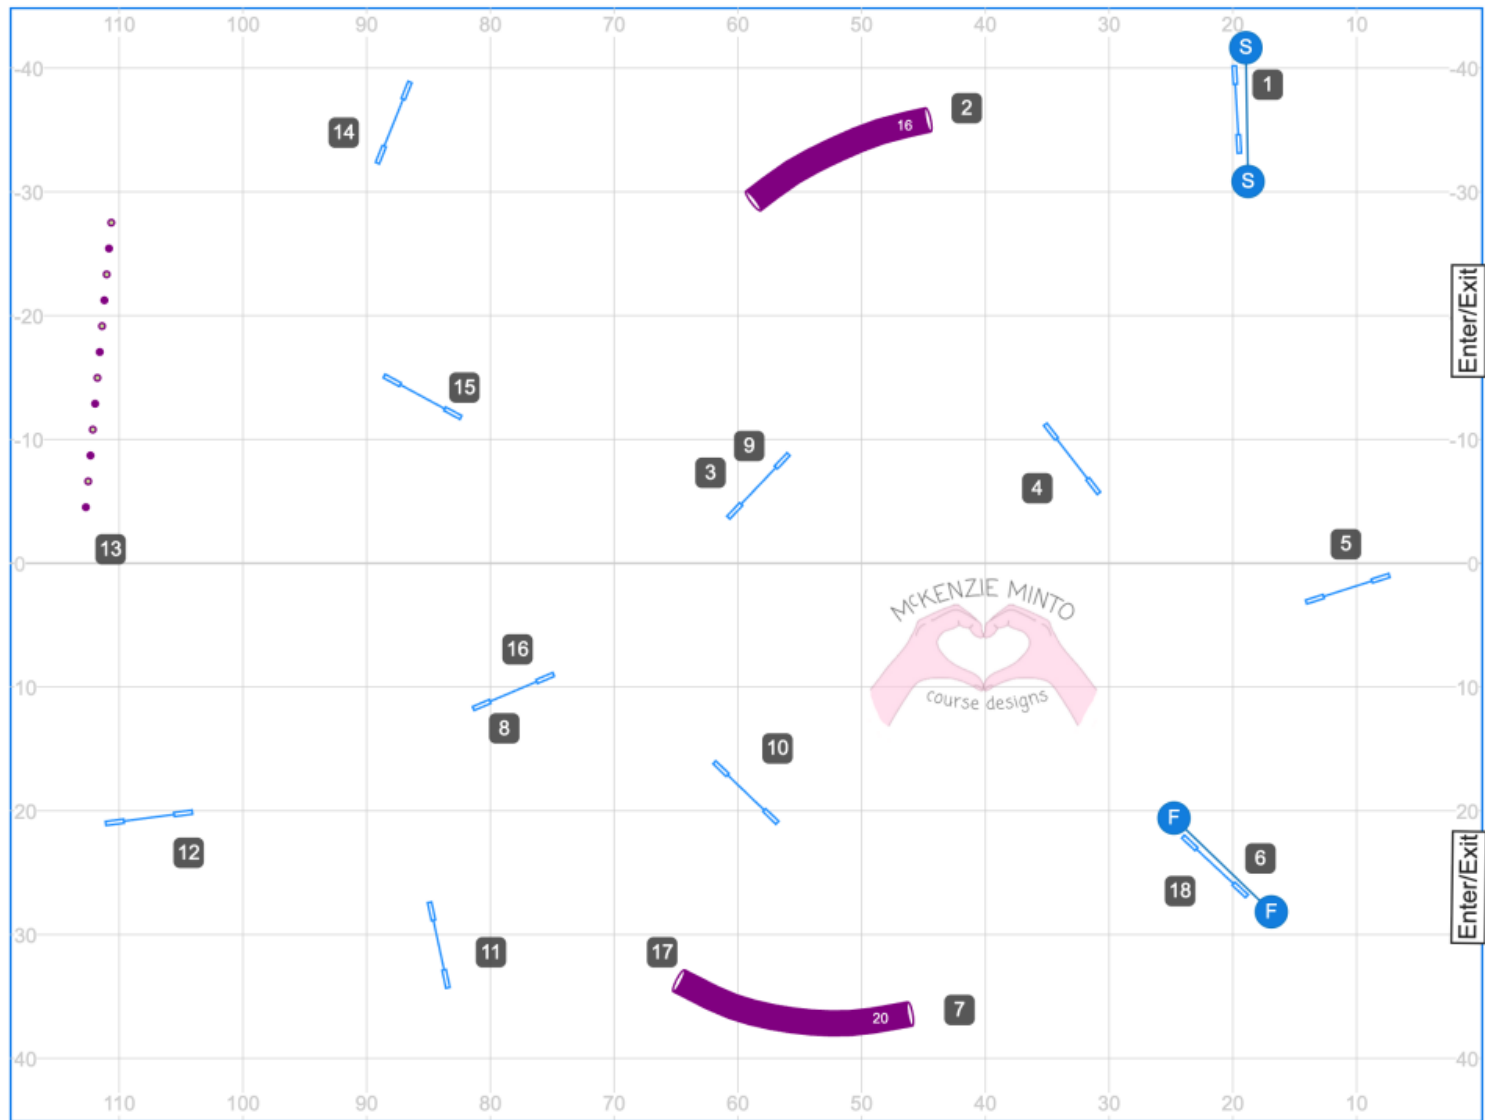

Beginner/Novice Jumping

Path length (ft): 537.1
Course map is only an approximation

McKenzie Minto
Riverside K9
UKI DASH Tournament
MAY 24, 2026

www.smarteragility.com