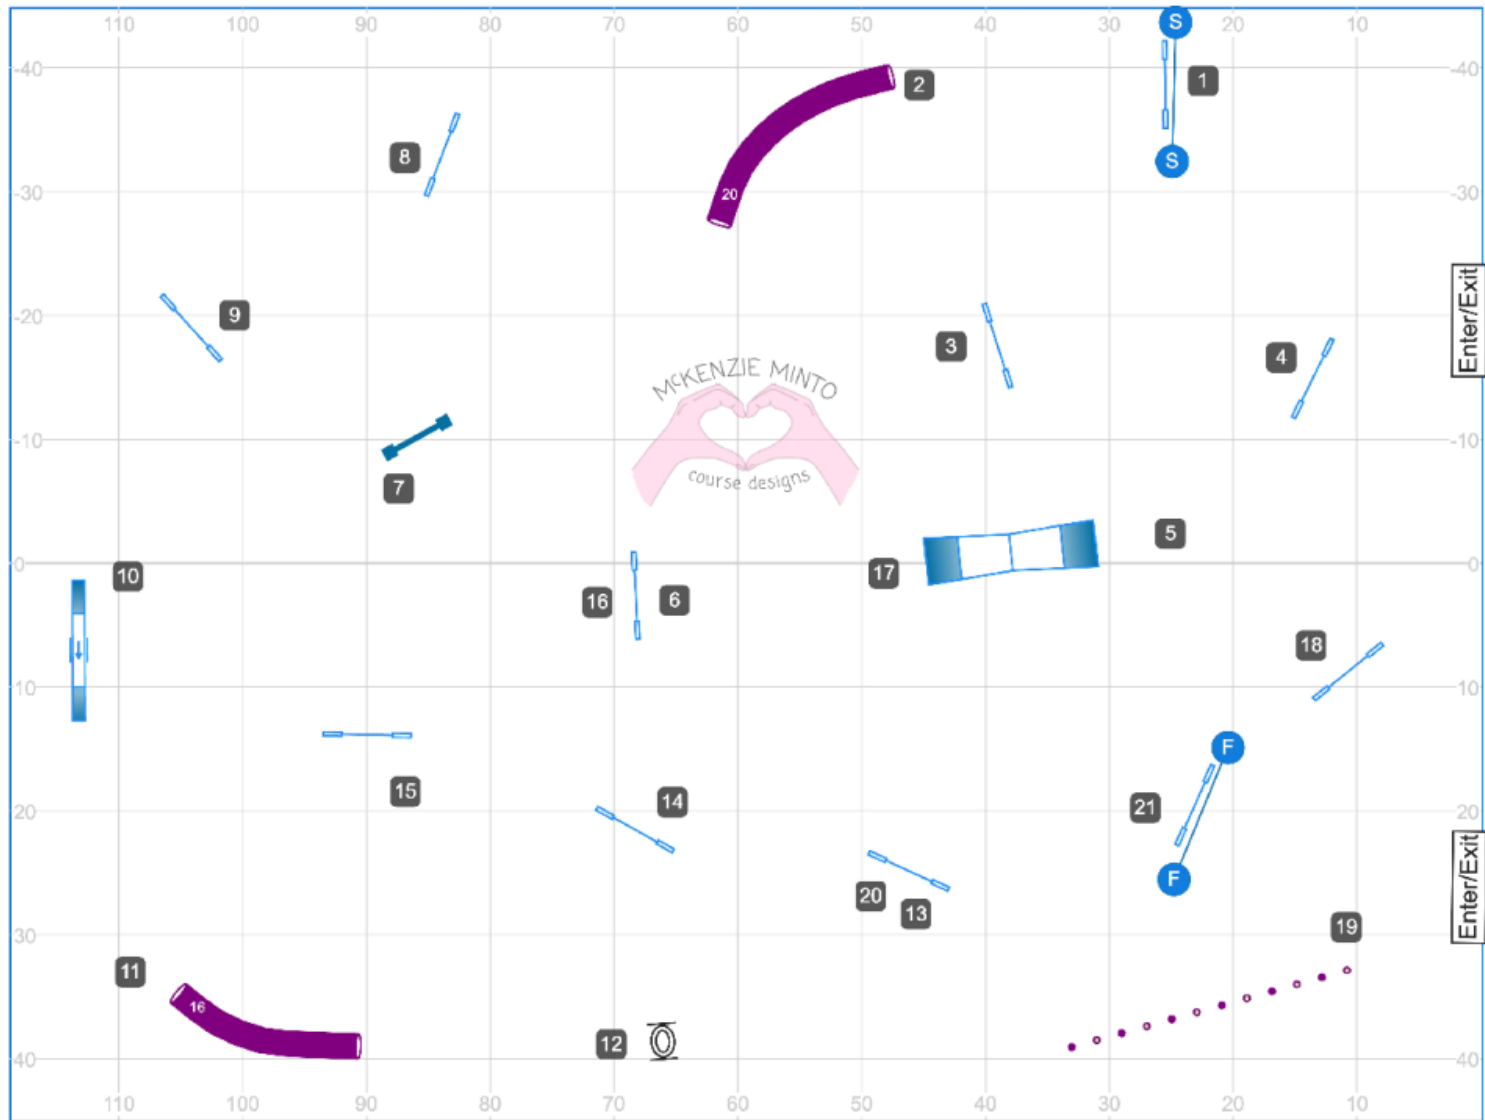

# 10. Riverside K9 UKI Beginner/Novice Jumping

Path length (ft): 486.2

[www.smarteragility.com](http://www.smarteragility.com)

# 11. Riverside K9 UKI Senior/Champ Speedstakes

Mke Hughson  
5/23/26  
Kingston, RI

Apr 24, 2025 10:35 PM (V6.8.2)

Map is an approximation

Path length (ft): 481.4

www.smarteragility.com

### 13. Riverside K9 UKI OPEN Snooker

### 8. DASH Triathlon Round 1 (Agility)

Path length (ft): 606.5  
Course map is only an approximation

McKenzie Minto  
Riverside K9  
UKI DASH Tournament  
MAY 23, 2026

[www.smarteragility.com](http://www.smarteragility.com)