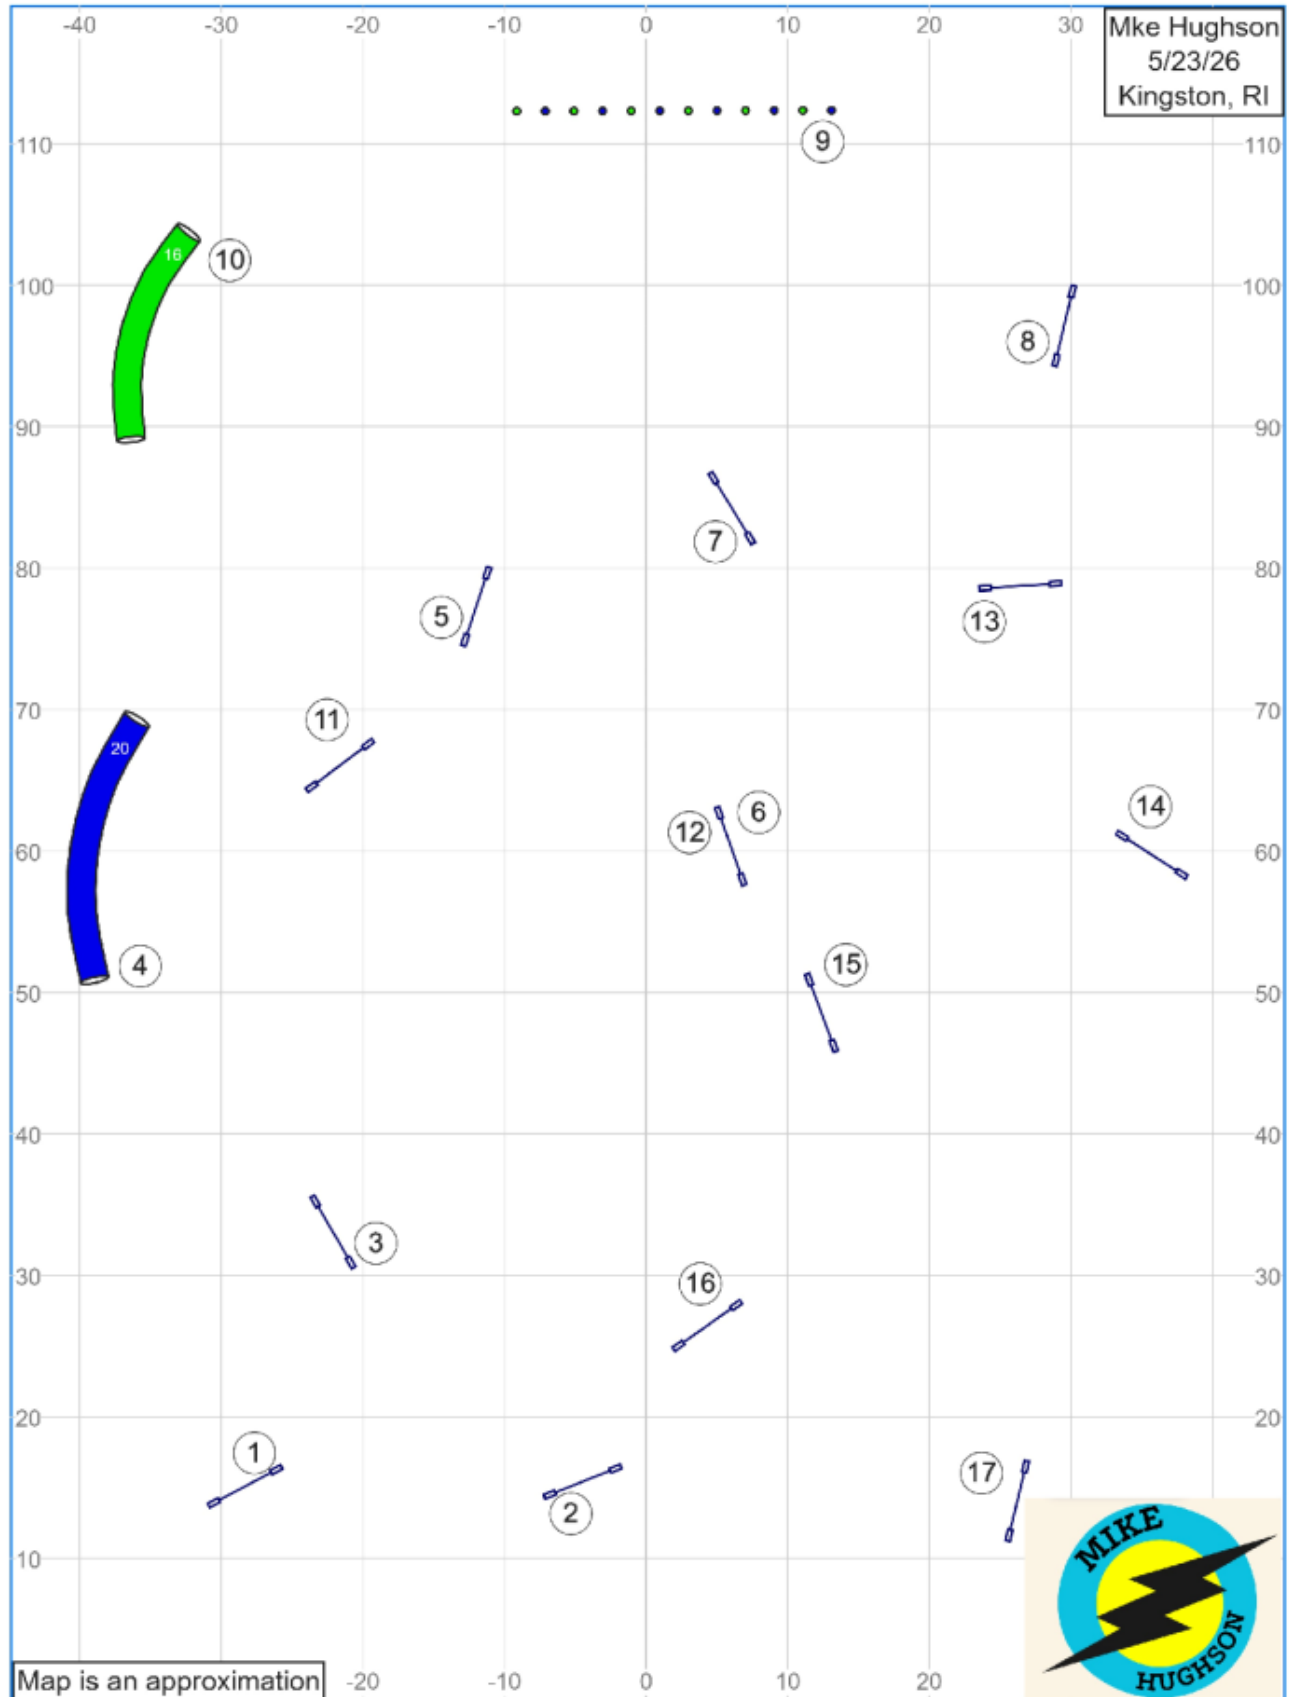

# 9. Riverside K9 UKI Senior/Champ Jumping

Path length (ft): 499.9

www.smarteragility.com

# 10. Riverside K9 UKI Beginner/Novice Jumping

Path length (ft): 486.2

[www.smarteragility.com](http://www.smarteragility.com)

# 11. Riverside K9 UKI Senior/Champ Speedstakes

Mke Hughson  
5/23/26  
Kingston, RI

Apr 24, 2025 10:35 PM (V6.8.2)

Map is an approximation

Path length (ft): 481.4

www.smarteragility.com