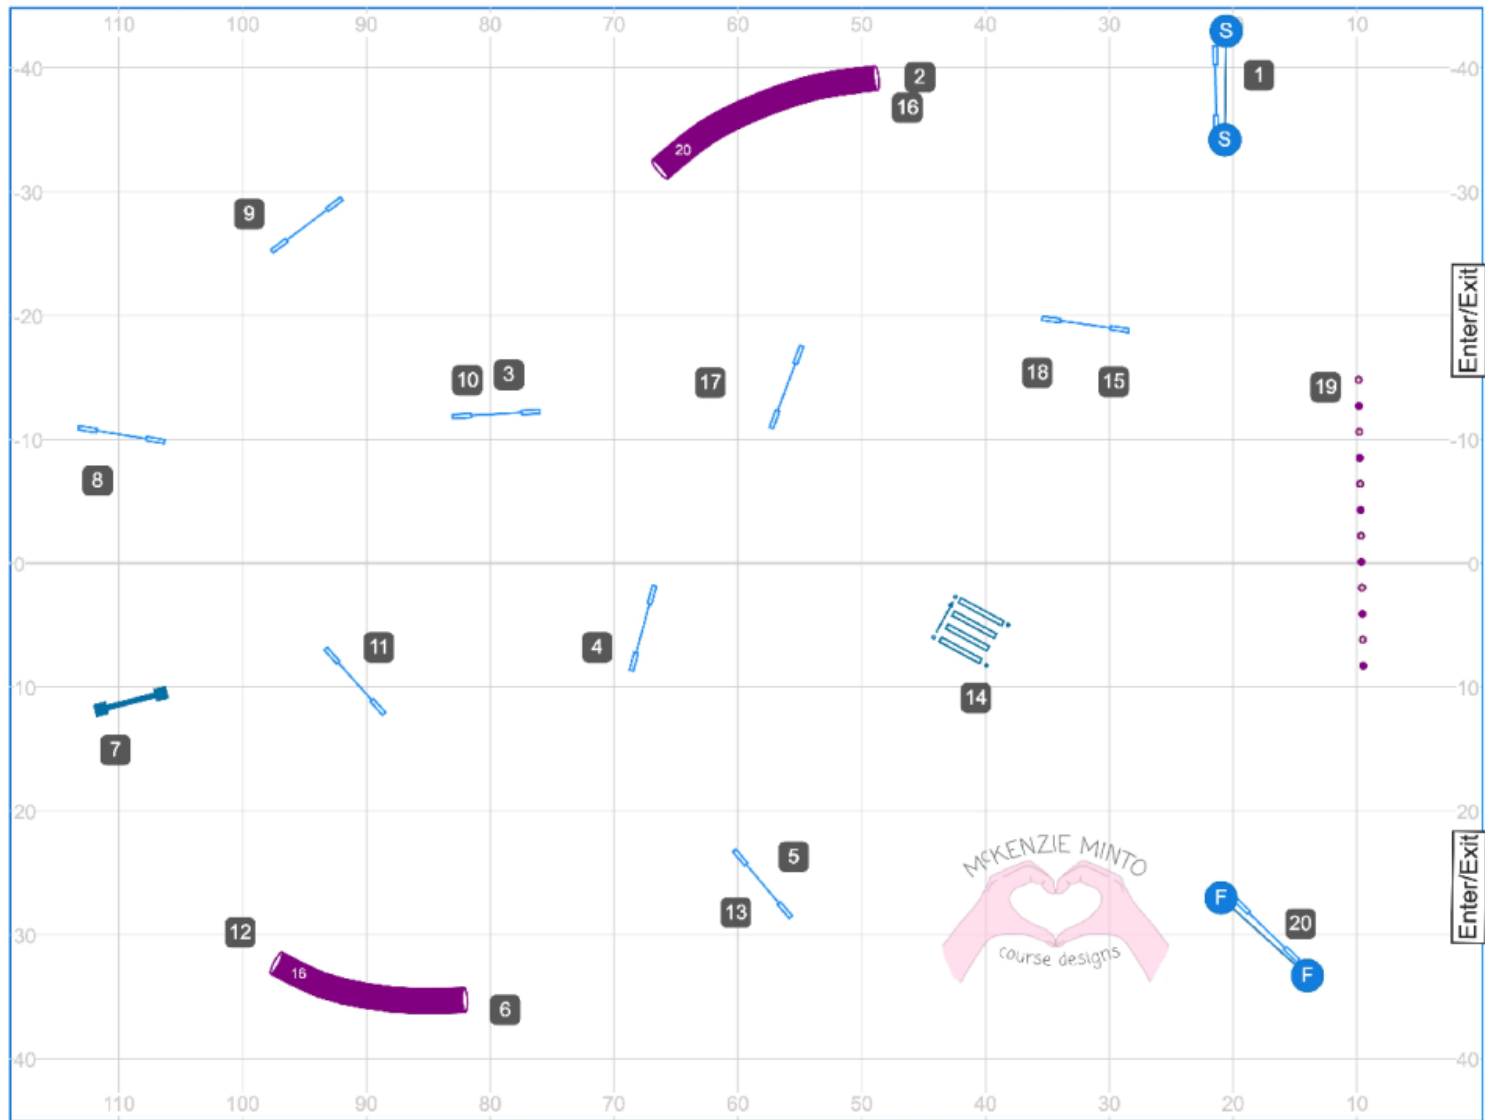

## 12. Riverside K9 UKI Beginner/Novice Speedstakes

### 13. Riverside K9 UKI OPEN Snooker

### 8. DASH Triathlon Round 1 (Agility)

Path length (ft): 606.5  
Course map is only an approximation

McKenzie Minto  
Riverside K9  
UKI DASH Tournament  
MAY 23, 2026

[www.smarteragility.com](http://www.smarteragility.com)

### 9. DASH Triathlon Round 2 (Jumping)

Path length (ft): 574.6  
 Course map is only an approximation

McKenzie Minto  
 Riverside K9  
 UKI DASH Tournament  
 MAY 23, 2026

[www.smarteragility.com](http://www.smarteragility.com)