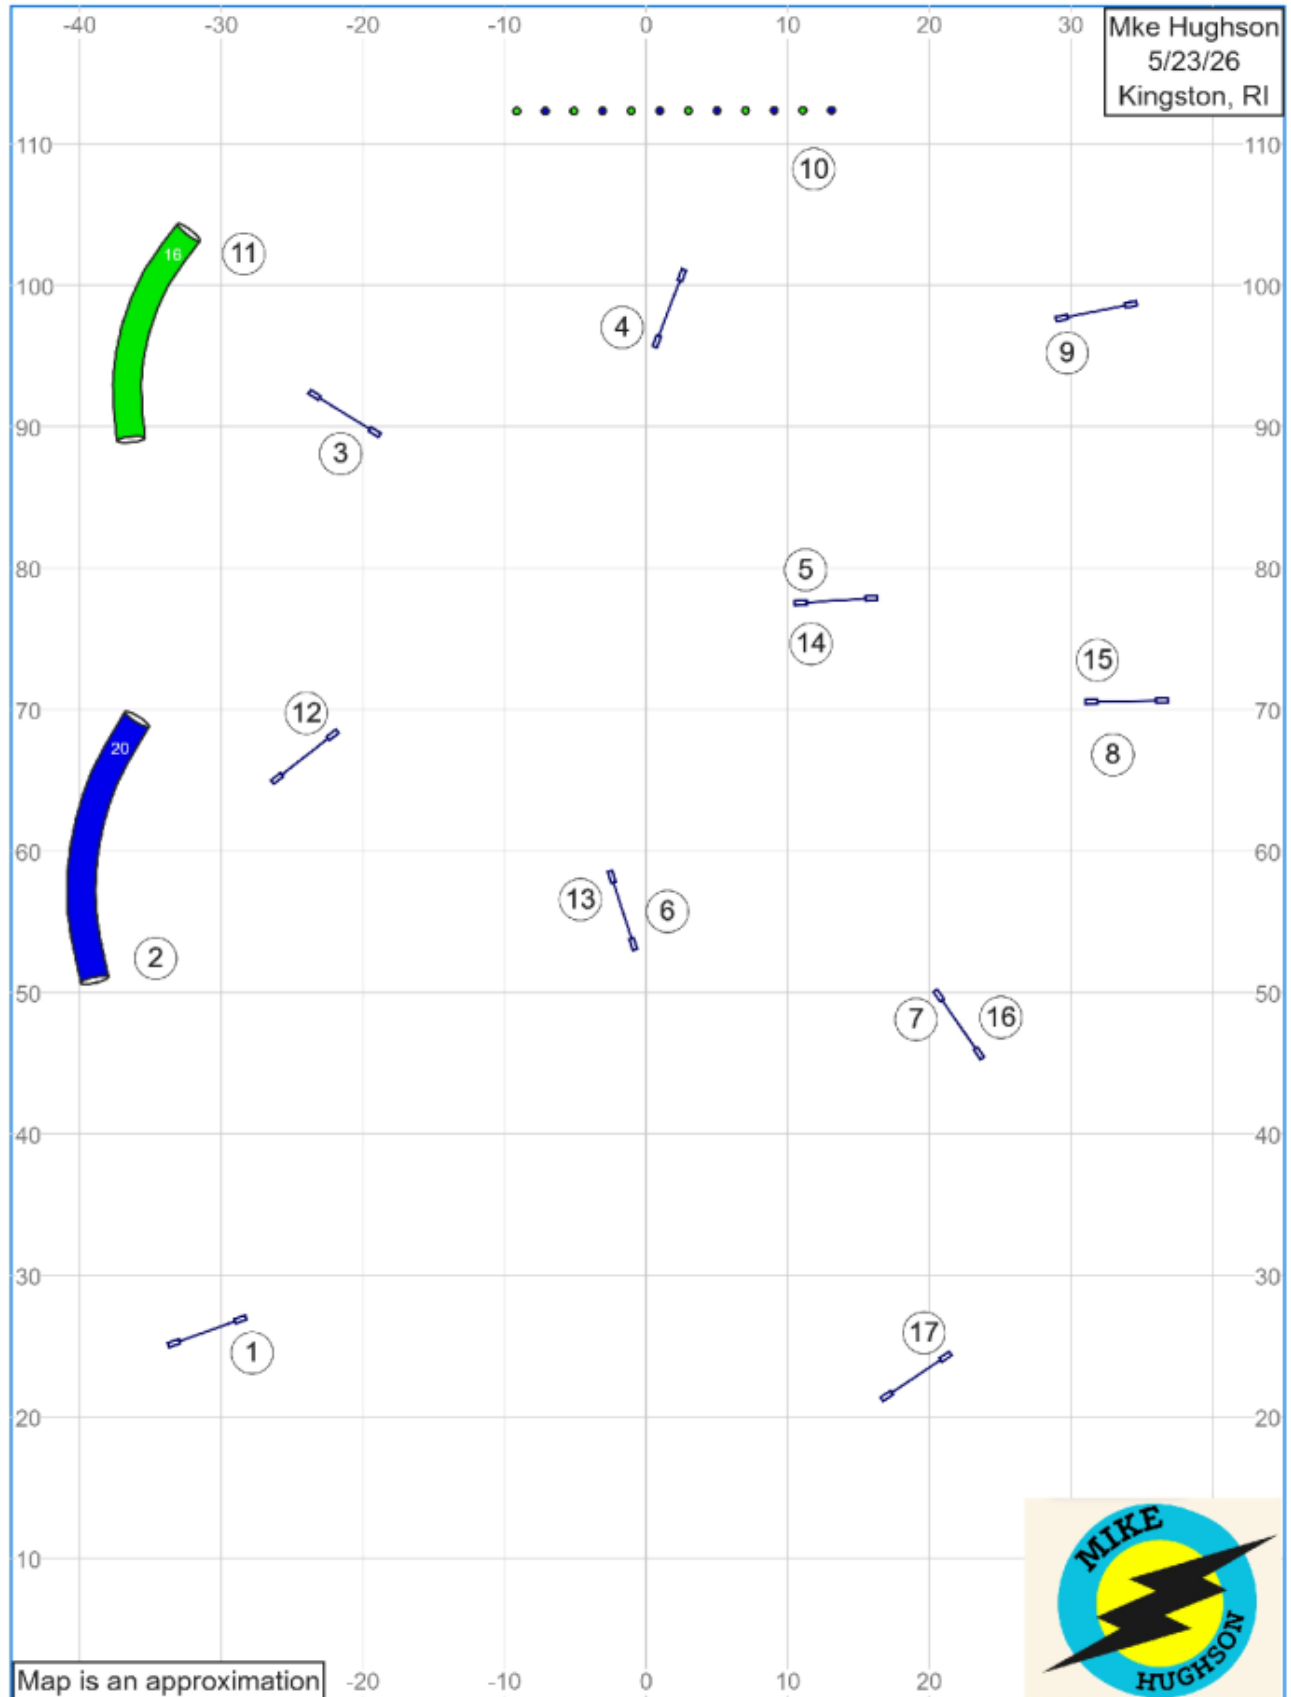

# 9. Riverside K9 UKI Senior/Champ Jumping

Path length (ft): 499.9

www.smarteragility.com

# 10. Riverside K9 UKI Beginner/Novice Jumping

Path length (ft): 486.2

[www.smarteragility.com](http://www.smarteragility.com)