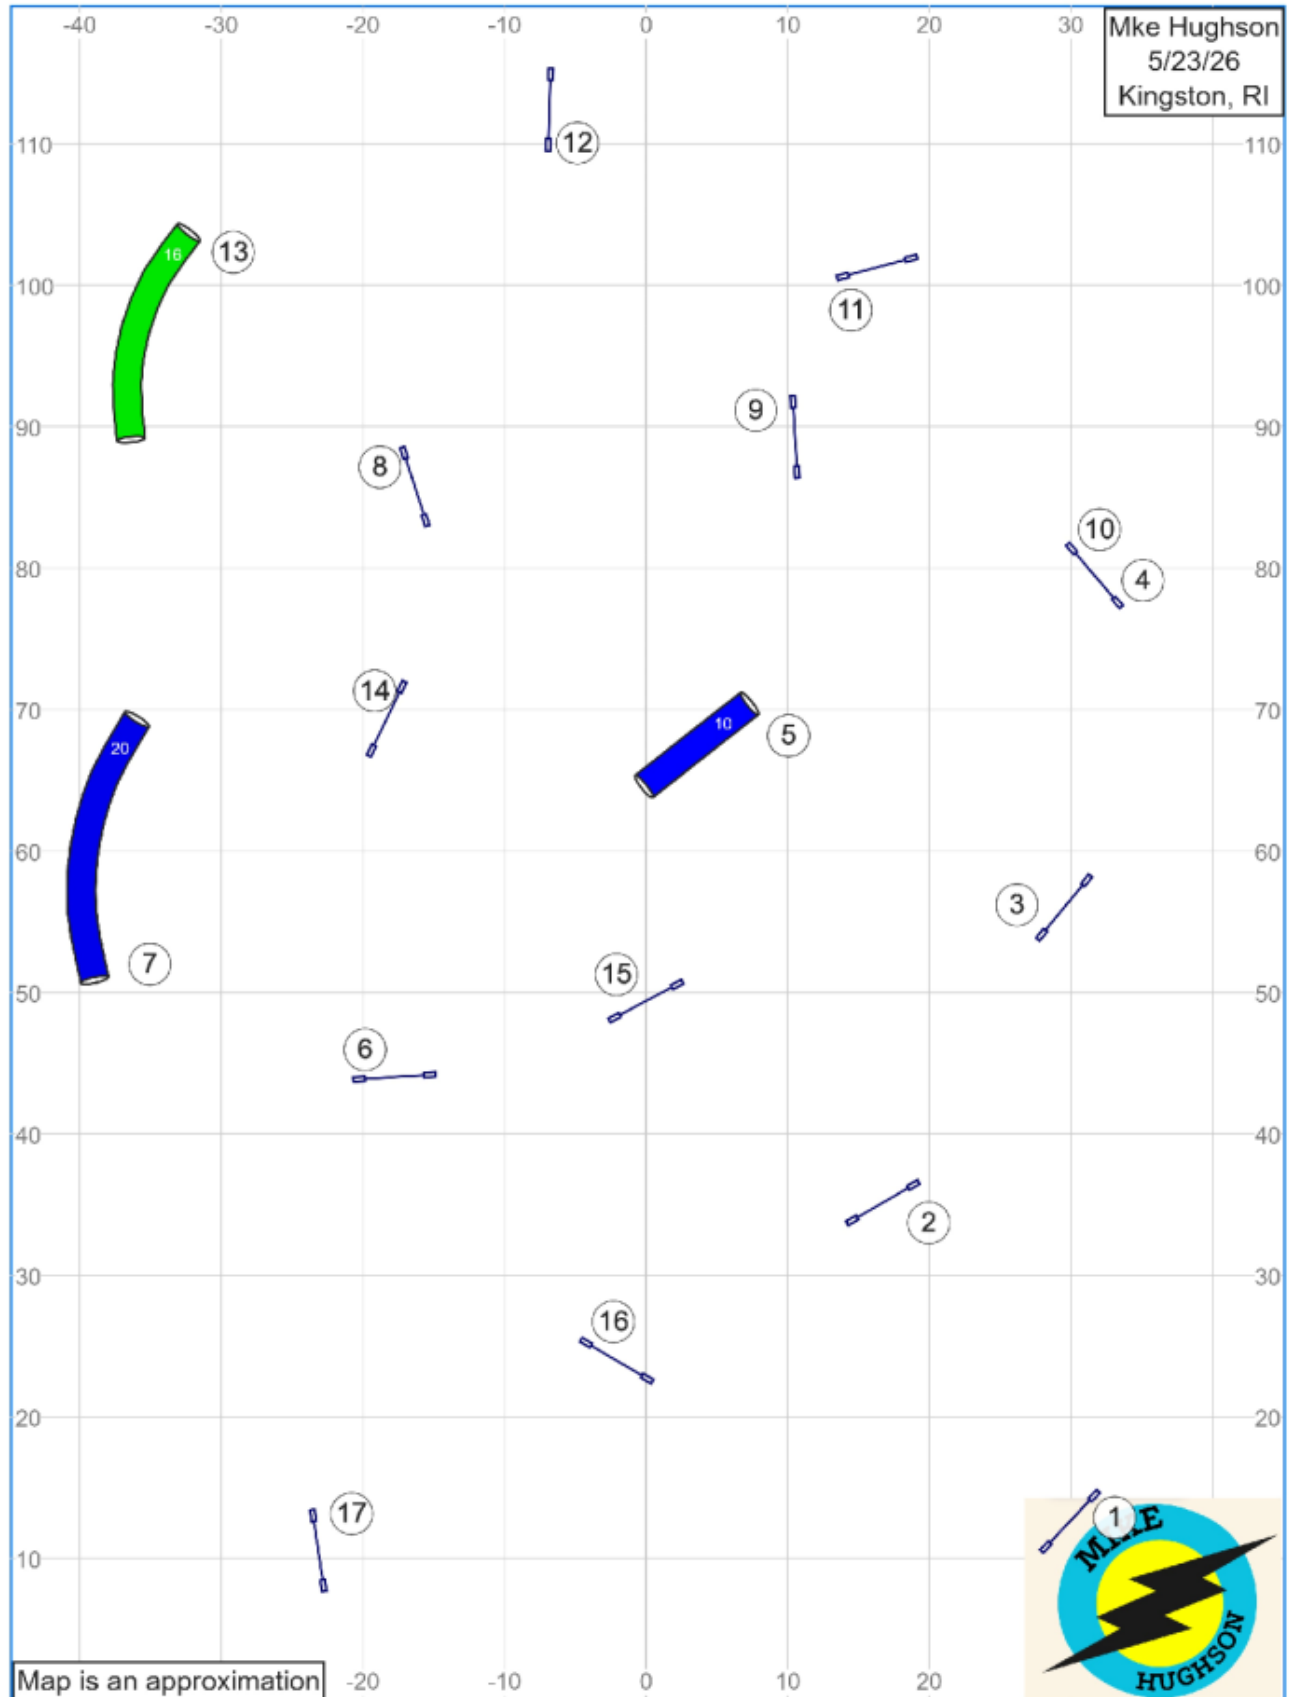

# 9. Riverside K9 UKI Senior/Champ Jumping

Path length (ft): 499.9

www.smarteragility.com

# 10. Riverside K9 UKI Beginner/Novice Jumping

Path length (ft): 486.2

[www.smarteragility.com](http://www.smarteragility.com)

# 11. Riverside K9 UKI Senior/Champ Speedstakes

Mke Hughson  
5/23/26  
Kingston, RI

Apr 24, 2025 10:35 PM (V6.8.2)

Map is an approximation

Path length (ft): 481.4

www.smarteragility.com