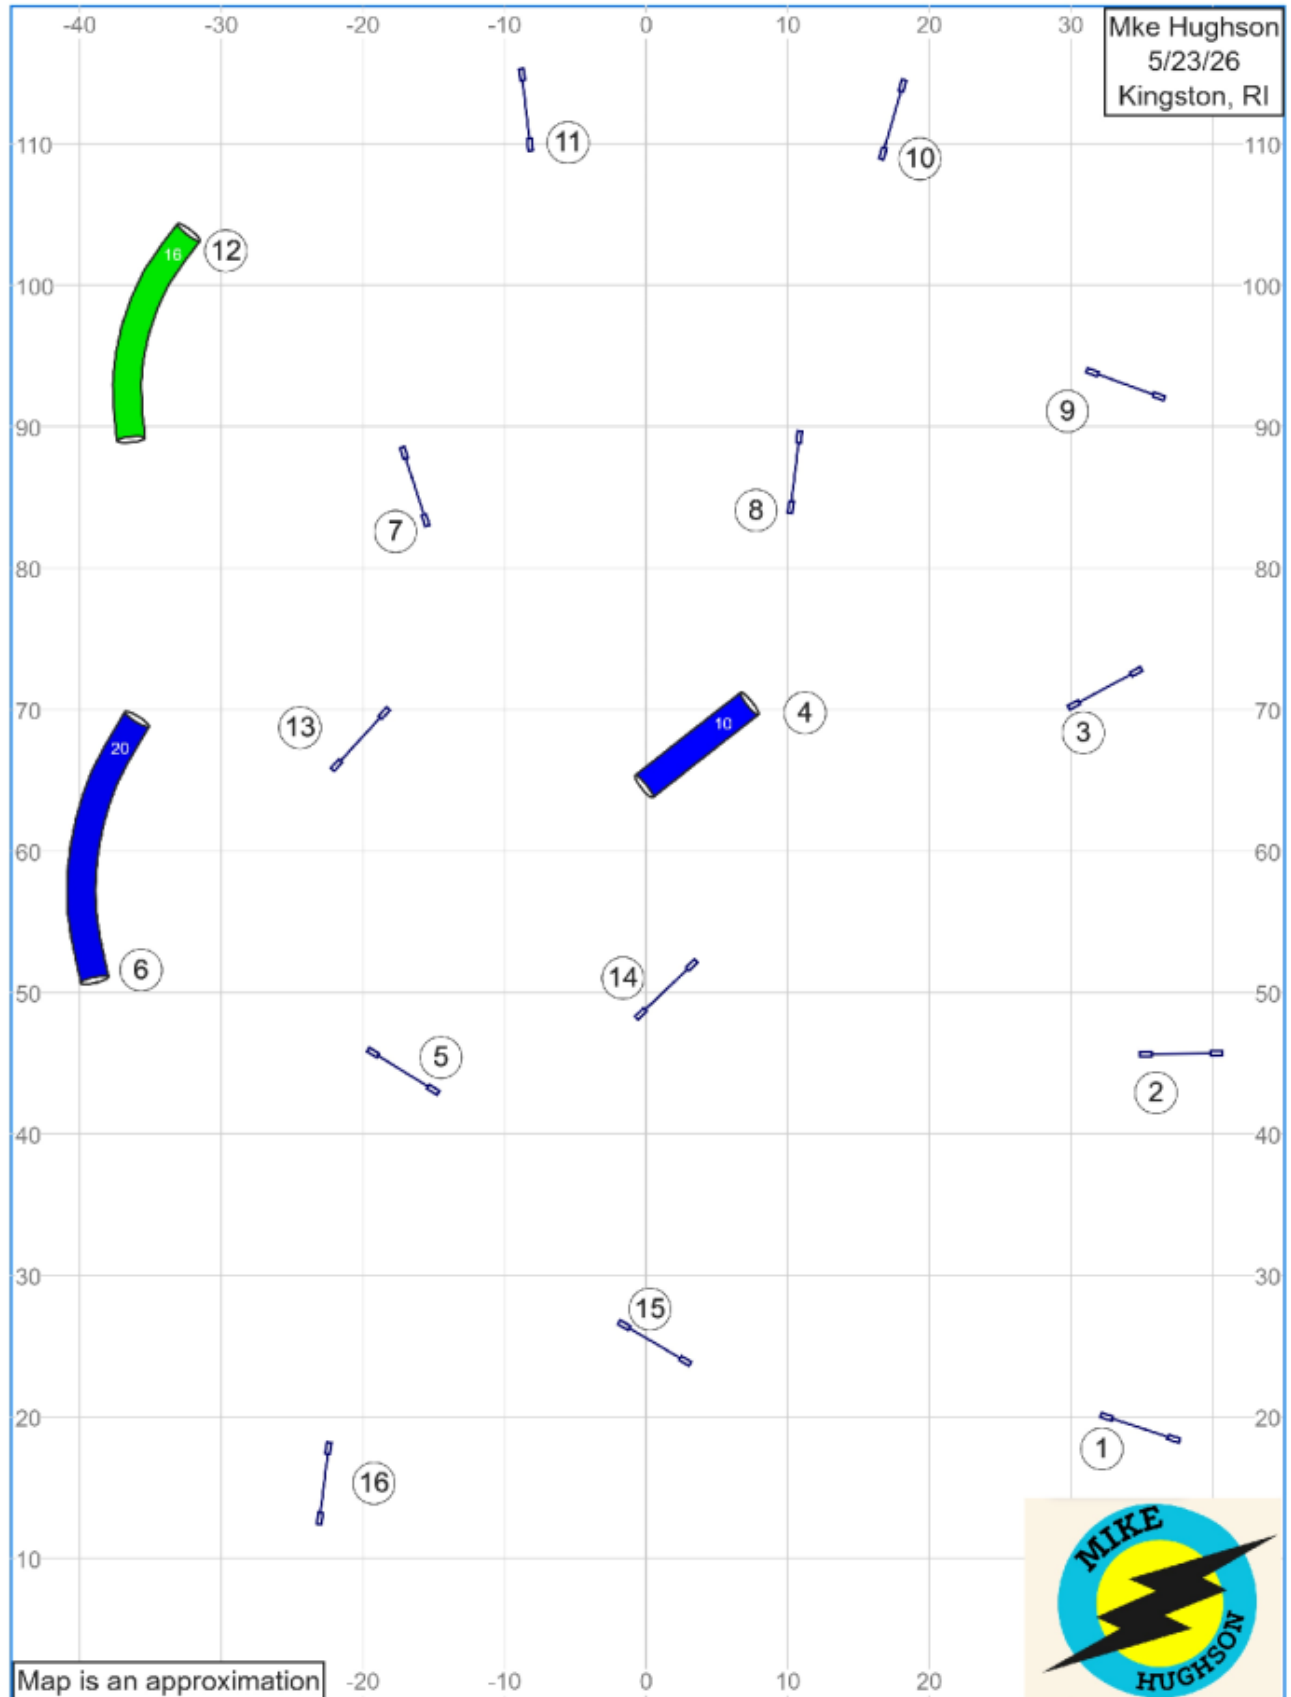

12. Riverside K9 UKI Beginner/Novice Speedstakes