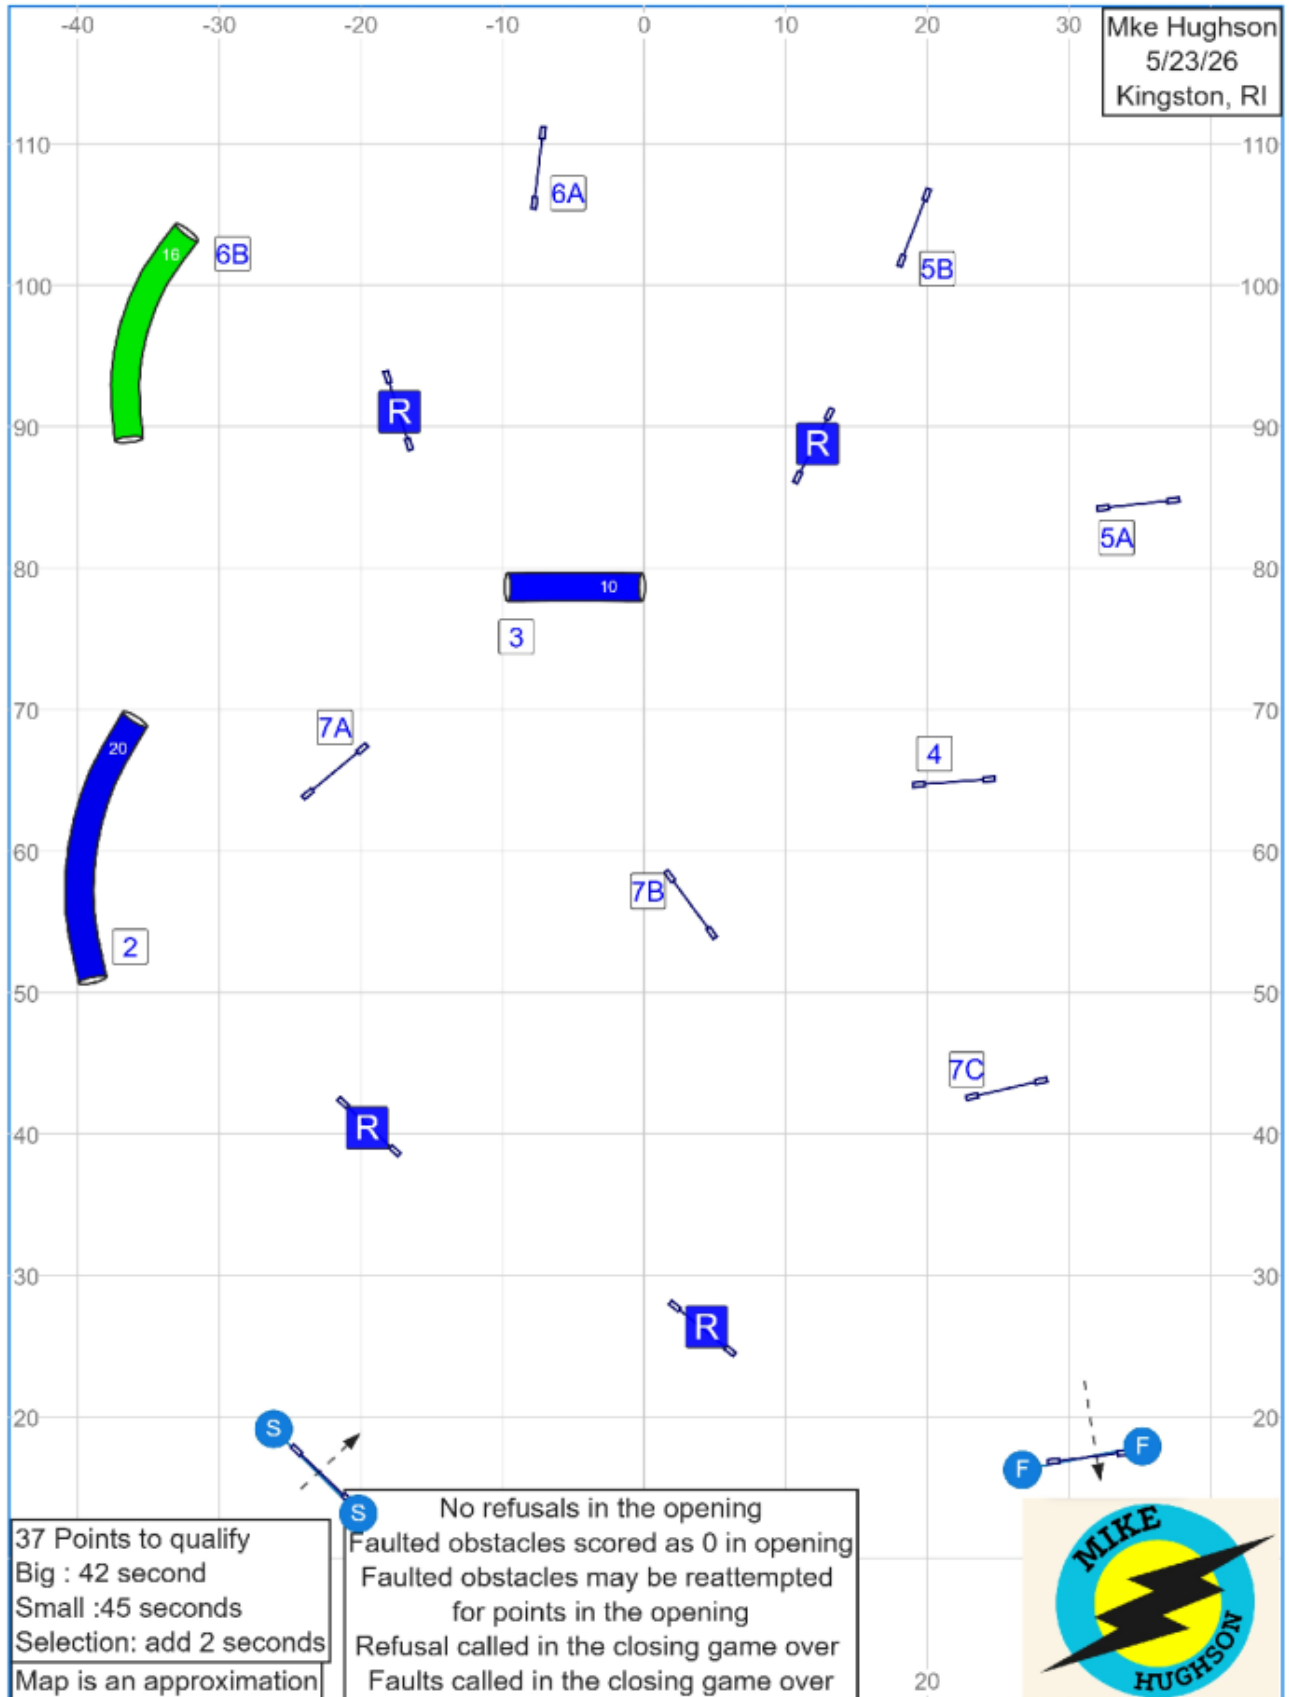

13. Riverside K9 UKI OPEN Snooker