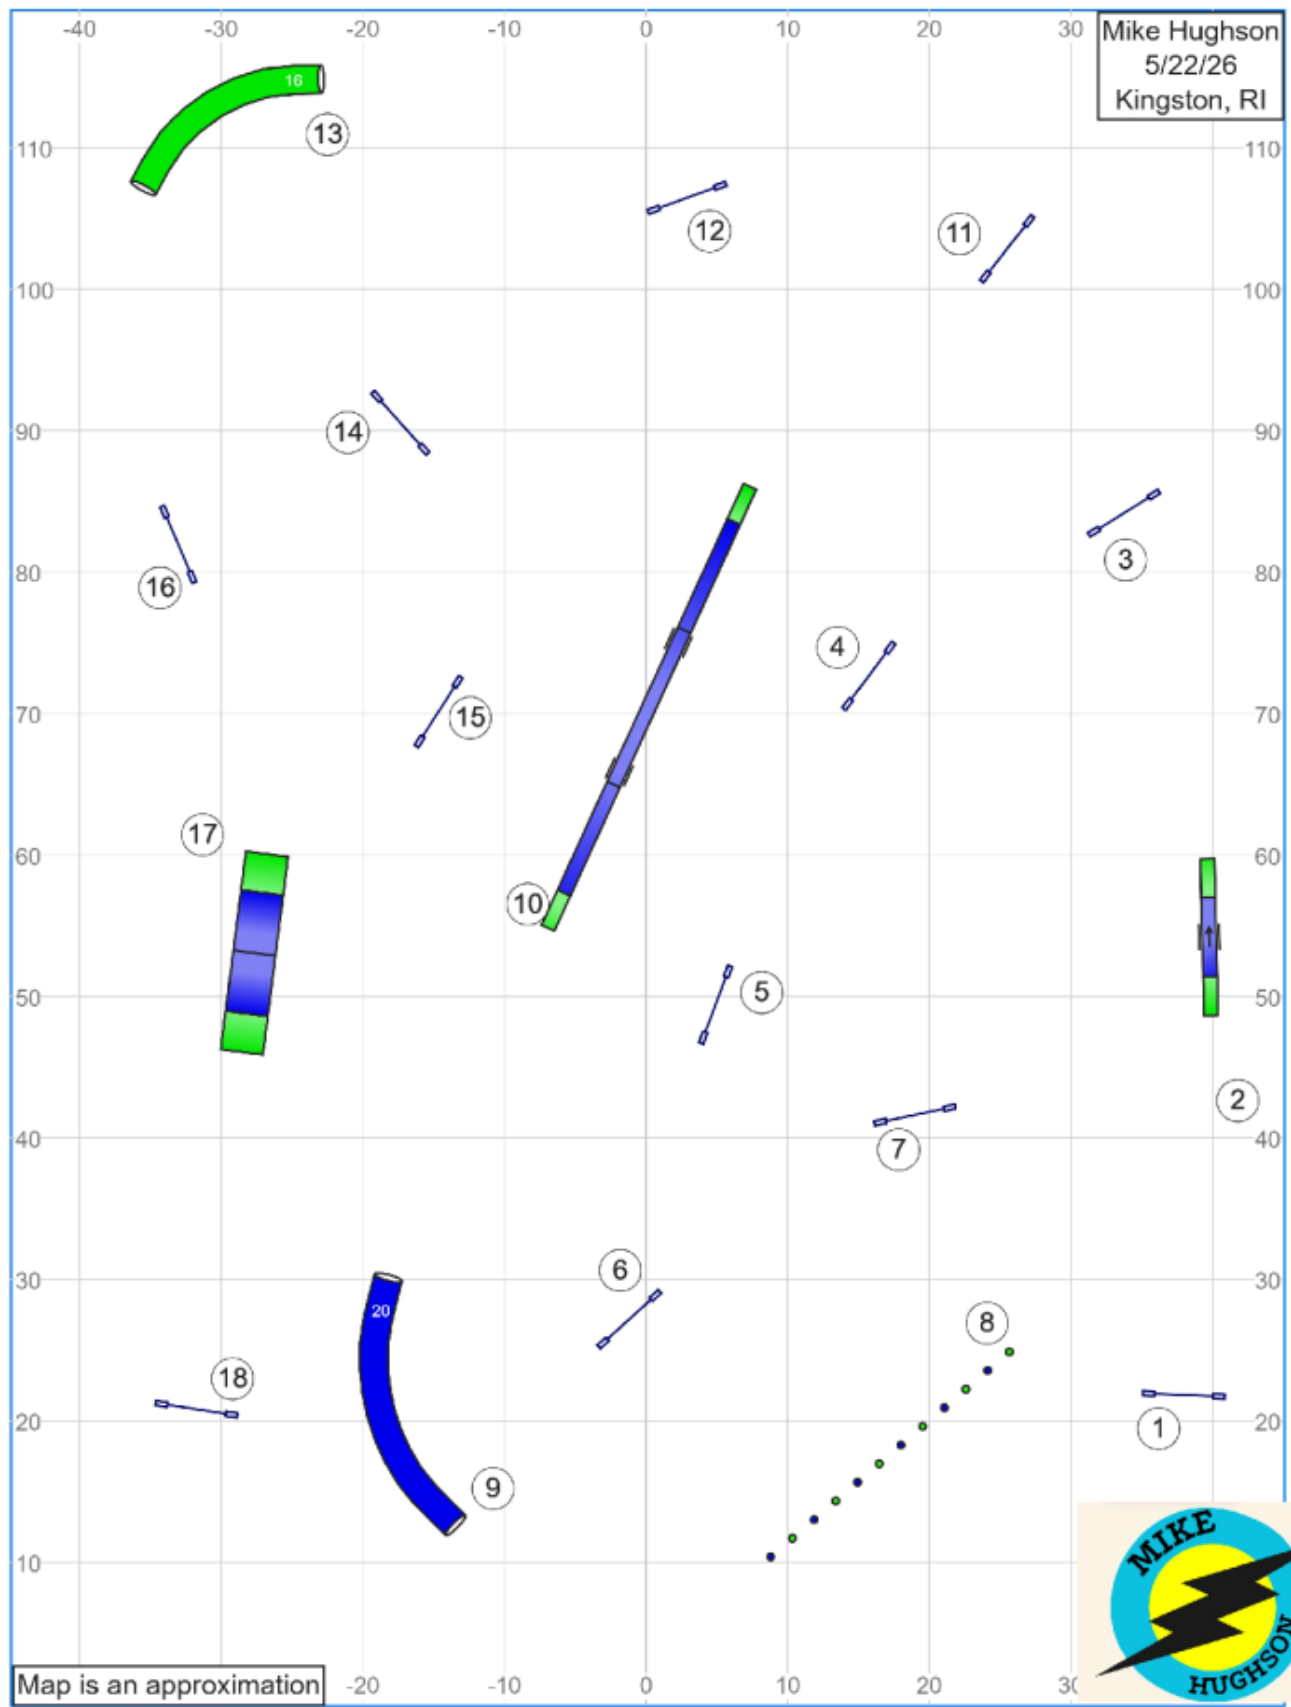

# 5. Riverside K9 UKI Senior/Champ Agility 1

Path length (ft): 616.2

www.smarteragility.com

# 6. Riverside K9 UKI Beginner/Novice Agility 1

May 14, 2025 12:46 PM (V6.8.2)

Path length (ft): 523.4

www.smarteragility.com

# 7. Riverside K9 UKI Senior/Champ Agility 2

Mike Hughson  
5/22/26  
Kingston, RI

May 14, 2025 12:46 PM (V6.8.2)

Map is an approximation

Path length (ft): 590.5

www.smarteragility.com