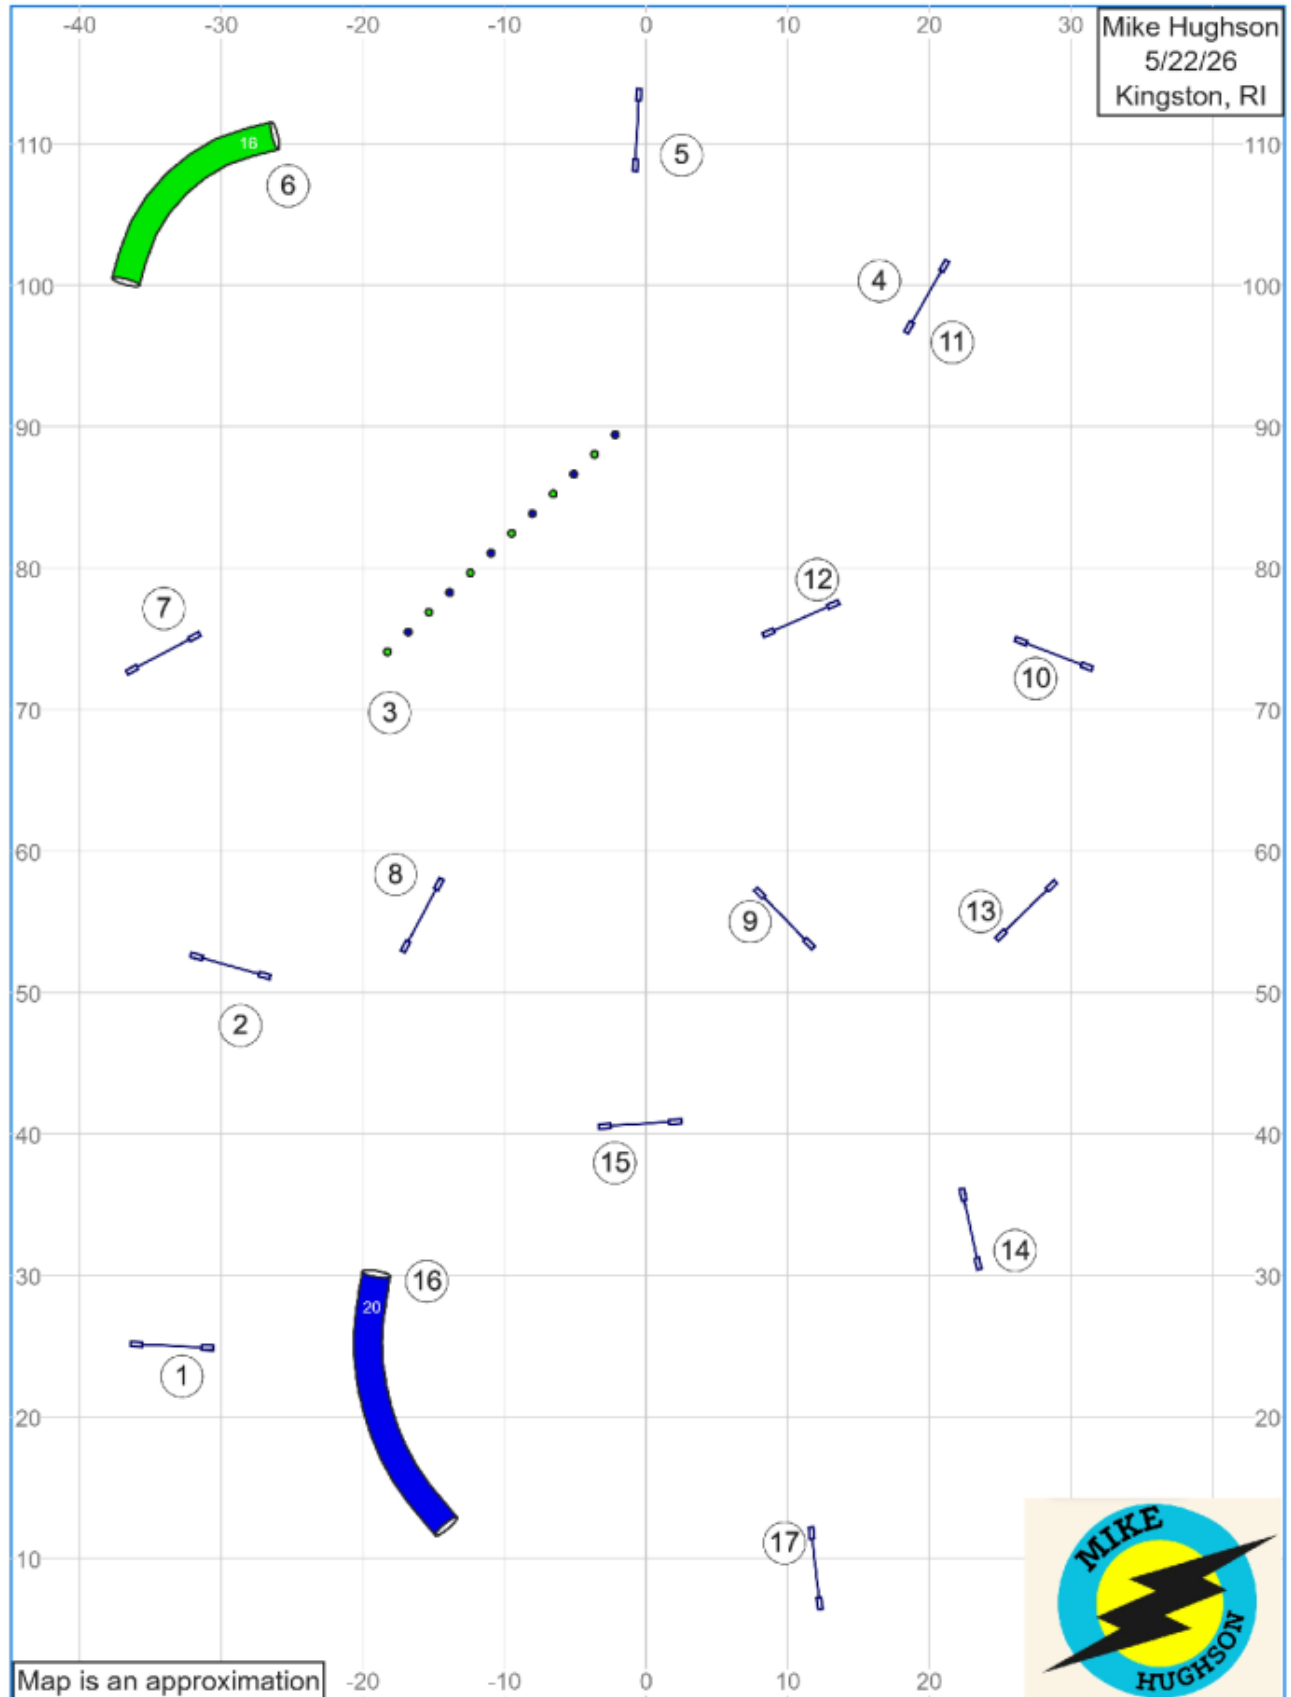

2. Riverside K9 UKI Beginner/Novice Jumping 1

Path length (ft): 486.5

www.smarteragility.com