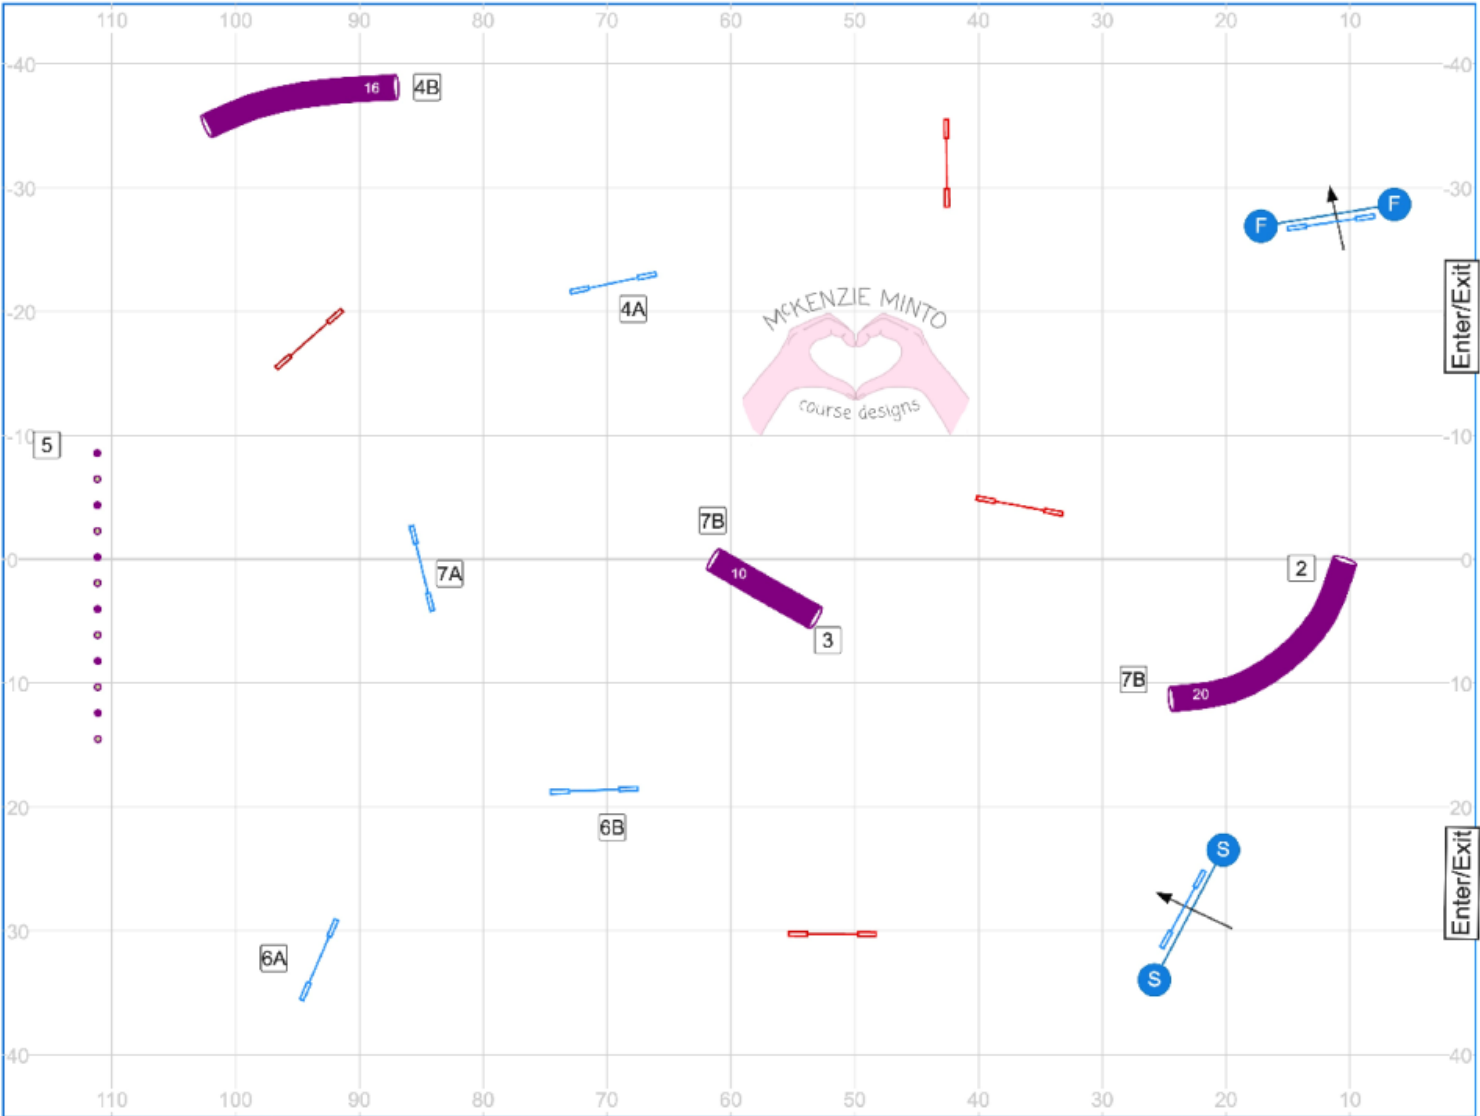

### 3. Open Snooker

McKenzie Minto  
 Riverside K9  
 UKI DASH Tournament  
 MAY 22, 2026

Everything bidirectional in the Opening. As numbered in the Closing.  
 4th red may only be attempted if  
 A red is faulted in Opening.  
 Start and Finish jumps are live at all times.

Times:  
 Smalls/Selects: 43 seconds  
 20/22/24: 41 seconds

[www.smarteragility.com](http://www.smarteragility.com)

### 4. Beginner/Novice Speedstakes 1

Path length (ft): 478.2  
Course map is only an approximation

McKenzie Minto  
Riverside K9  
UKI DASH Tournament  
MAY 22, 2026

[www.smarteragility.com](http://www.smarteragility.com)