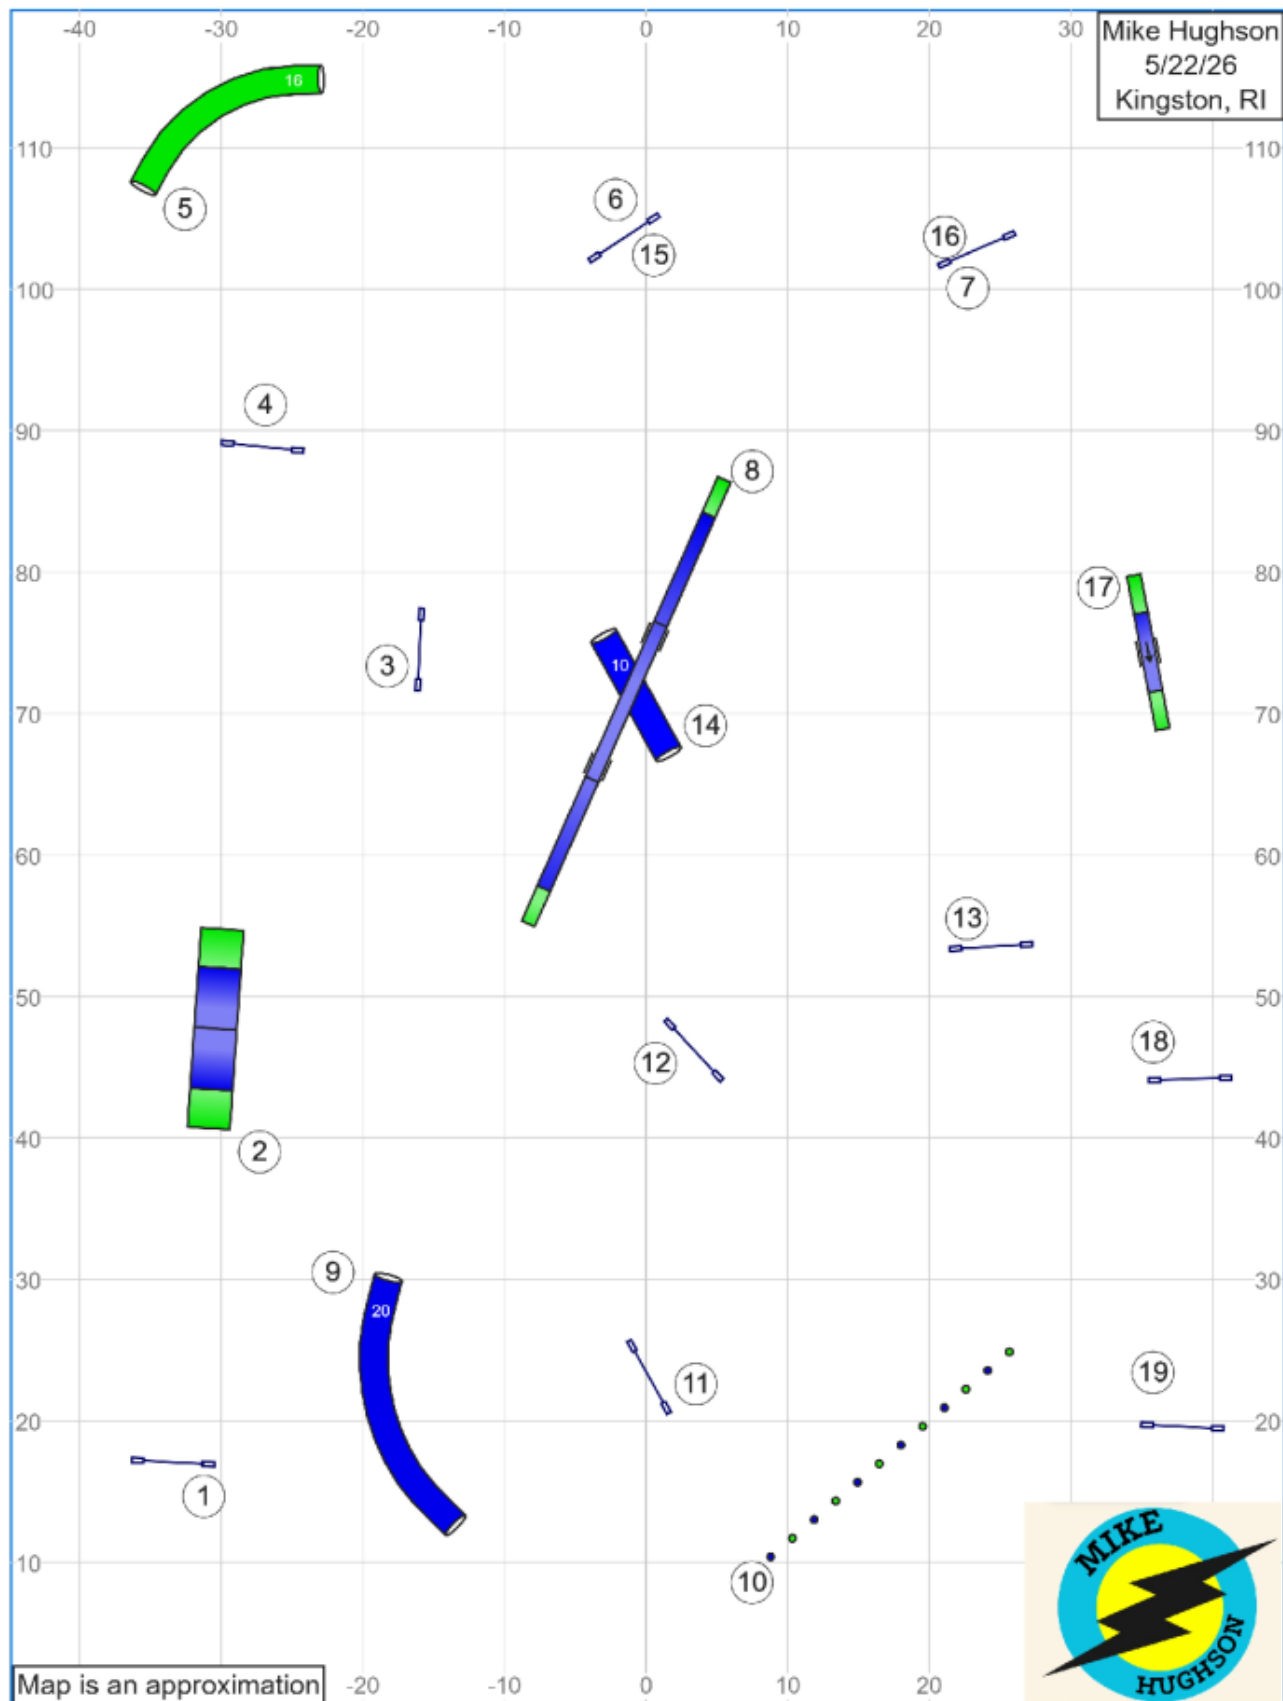

### 3. Riverside K9 UKI Senior/Champ Jumping 2

Path length (ft): 587.1

www.smarteragility.com

# 4. Riverside K9 UKI Beginner/Novice Jumping 2

May 14, 2025 12:30 PM (V6.8.2)

Path length (ft): 496.1

www.smarteragility.com

# 5. Riverside K9 UKI Senior/Champ Agility 1

Path length (ft): 616.2

www.smarteragility.com