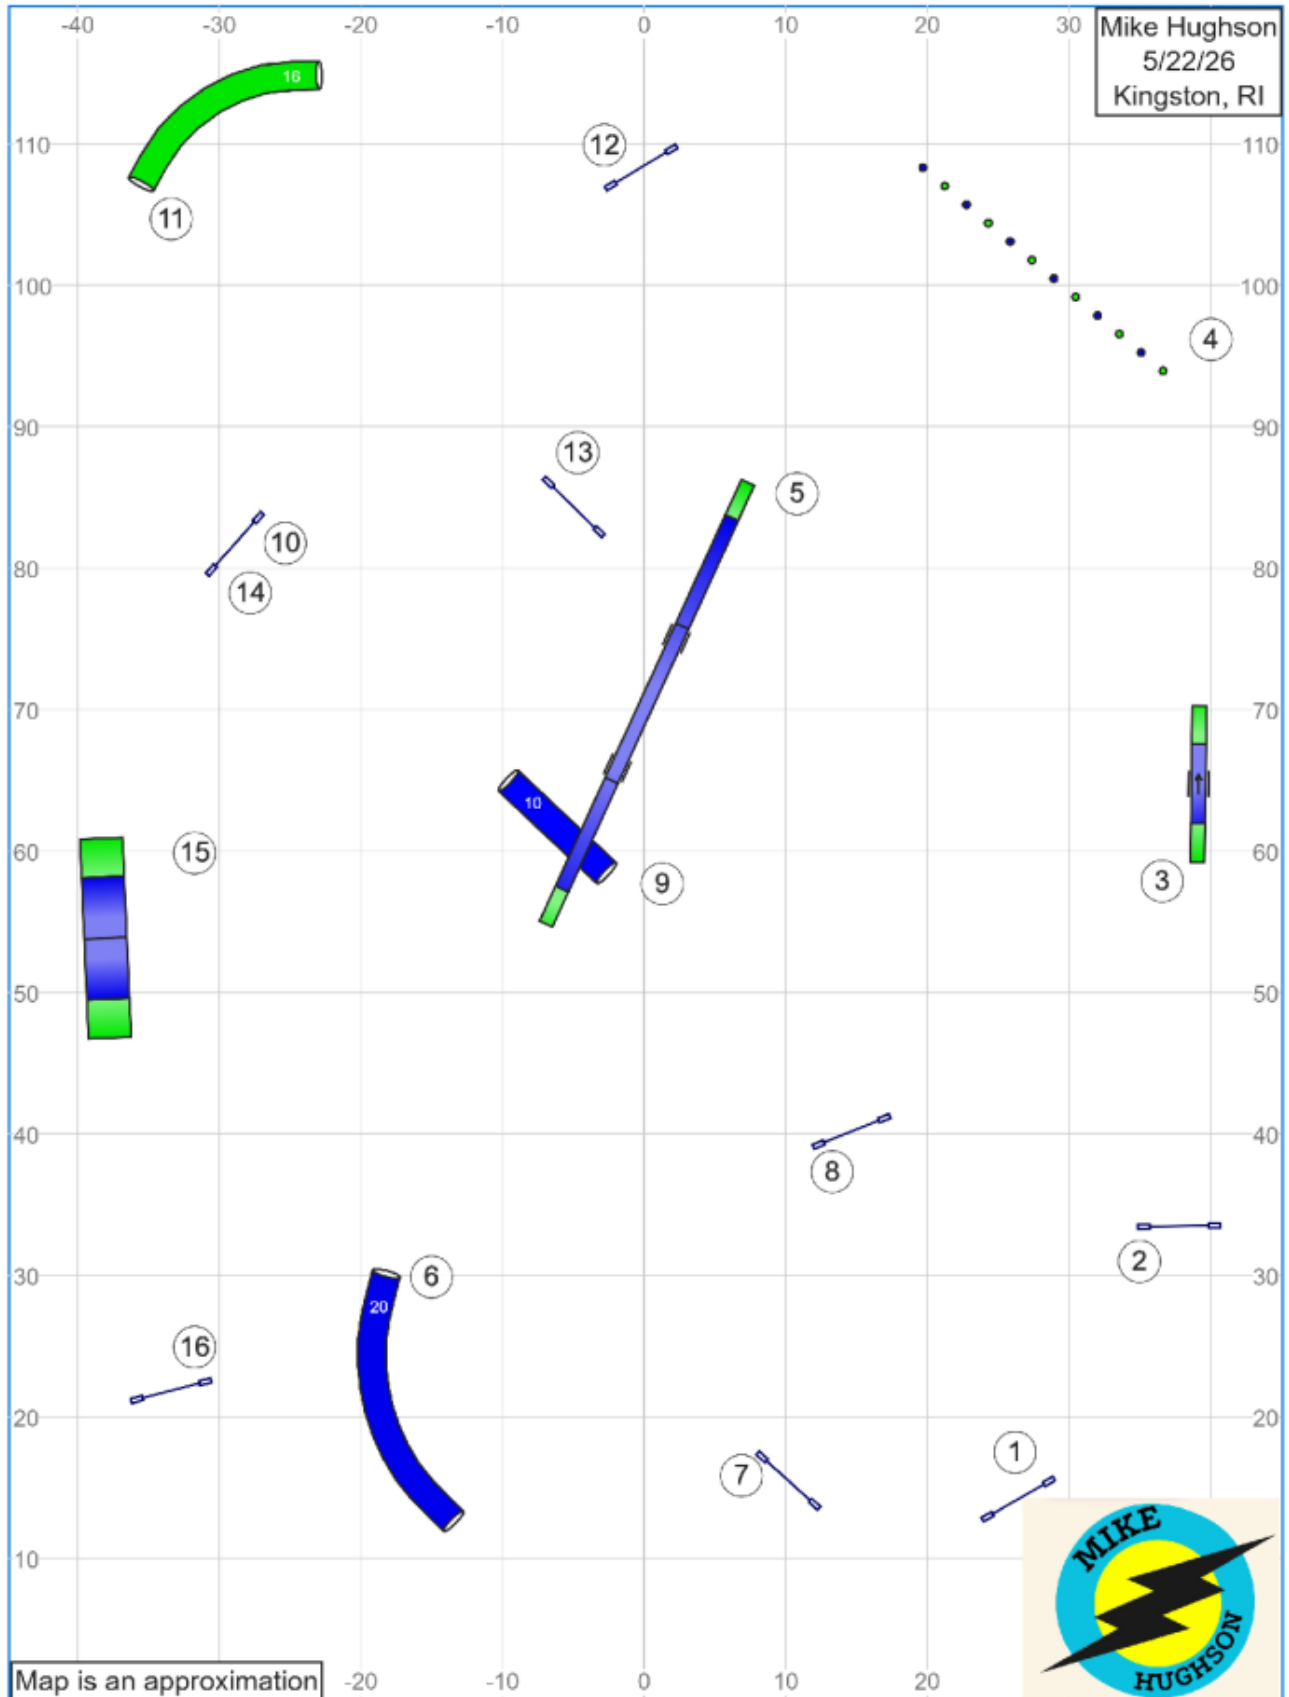

6. Riverside K9 UKI Beginner/Novice Agility 1

May 14, 2025 12:46 PM (V6.8.2)

Path length (ft): 523.4

www.smarteragility.com