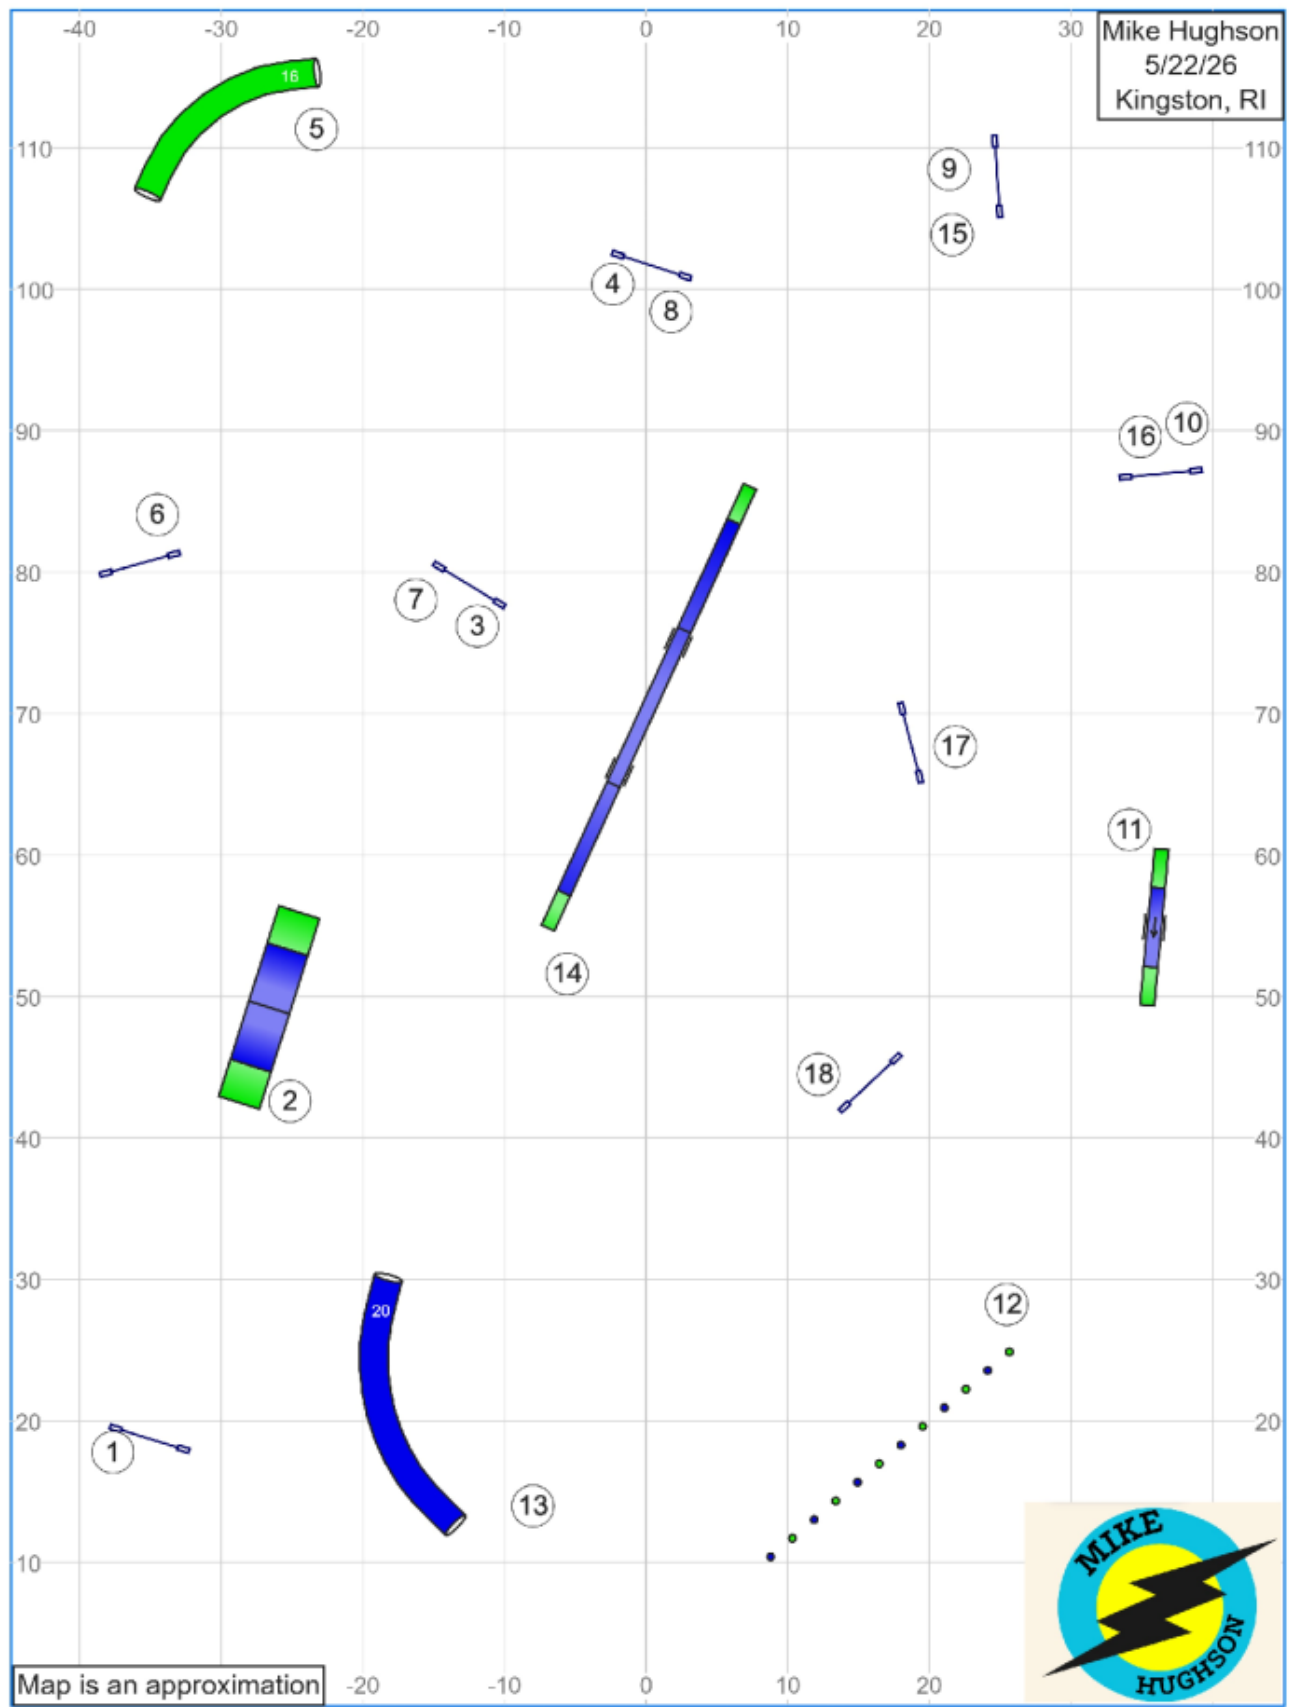

# 6. Riverside K9 UKI Beginner/Novice Agility 1

May 14, 2025 12:46 PM (V6.8.2)

Path length (ft): 523.4

www.smarteragility.com

# 7. Riverside K9 UKI Senior/Champ Agility 2

Mike Hughson  
5/22/26  
Kingston, RI

May 14, 2025 12:46 PM (V6.8.2)

Map is an approximation

Path length (ft): 590.5

www.smarteragility.com

# 8. Riverside K9 UKI Beginner/Novice Agility 2

May 14, 2025 12:39 PM (v6.8.2)

Path length (ft): 582.3

www.smarteragility.com