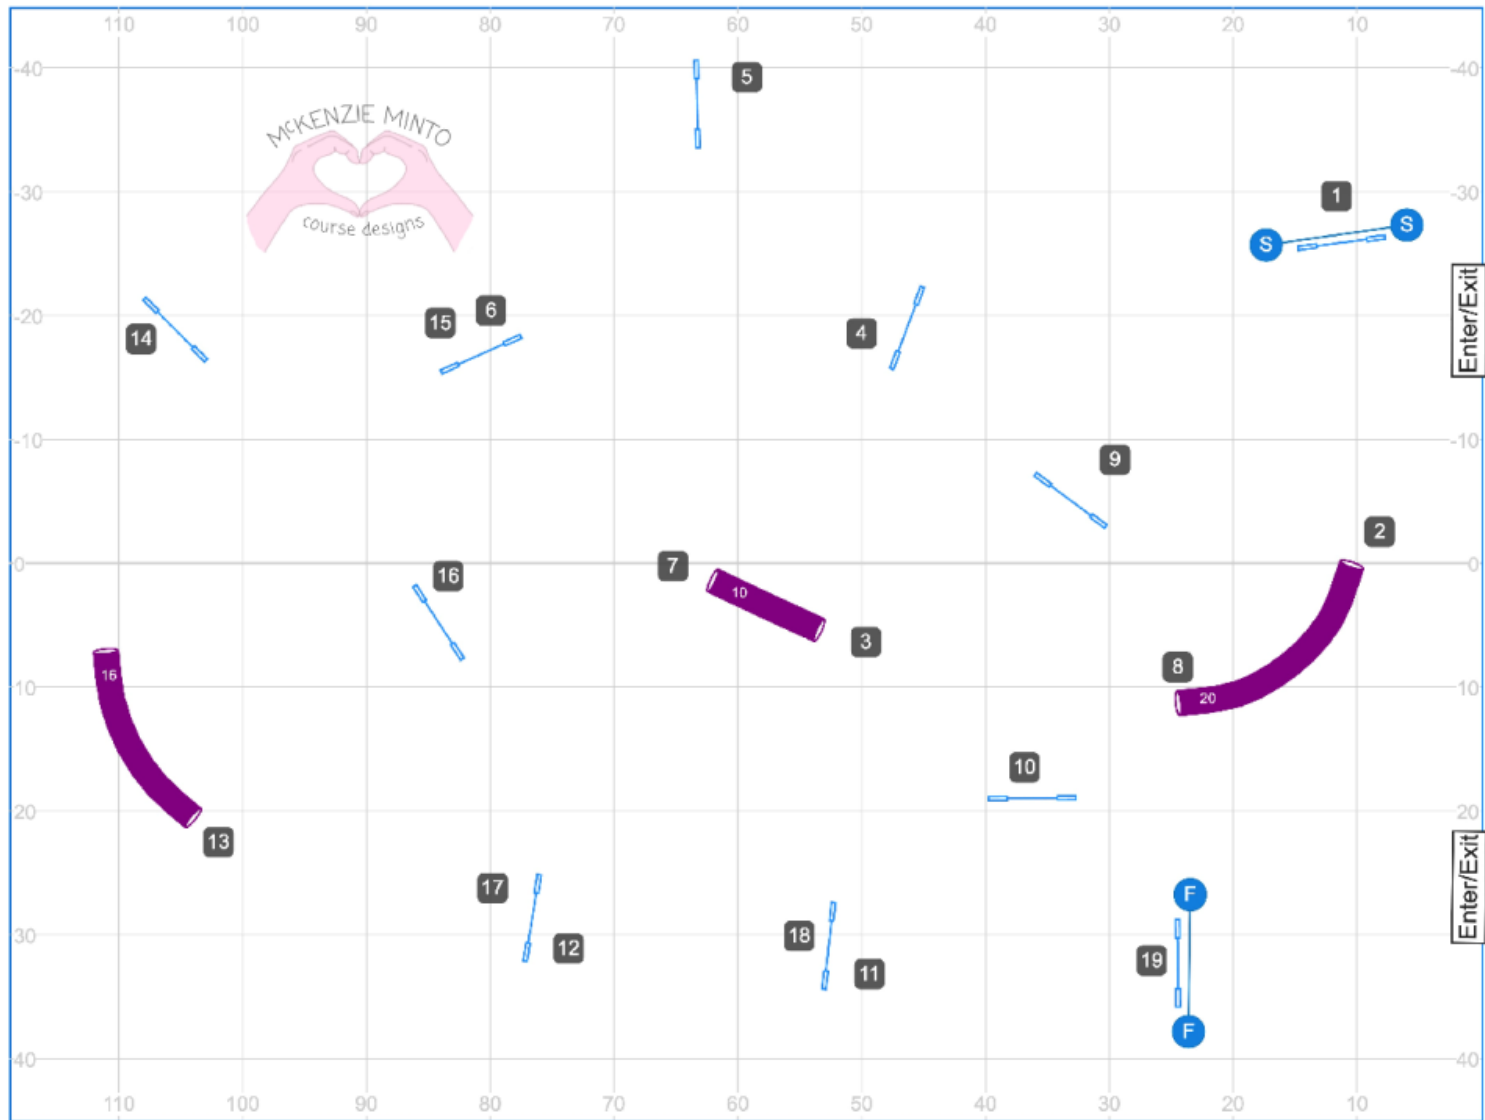

5. Senior/Champ Speedstakes 1

Path length (ft): 560.1
Course map is only an approximation

McKenzie Minto
Riverside K9
UKI DASH Tournament
MAY 22, 2026

www.smarteragility.com