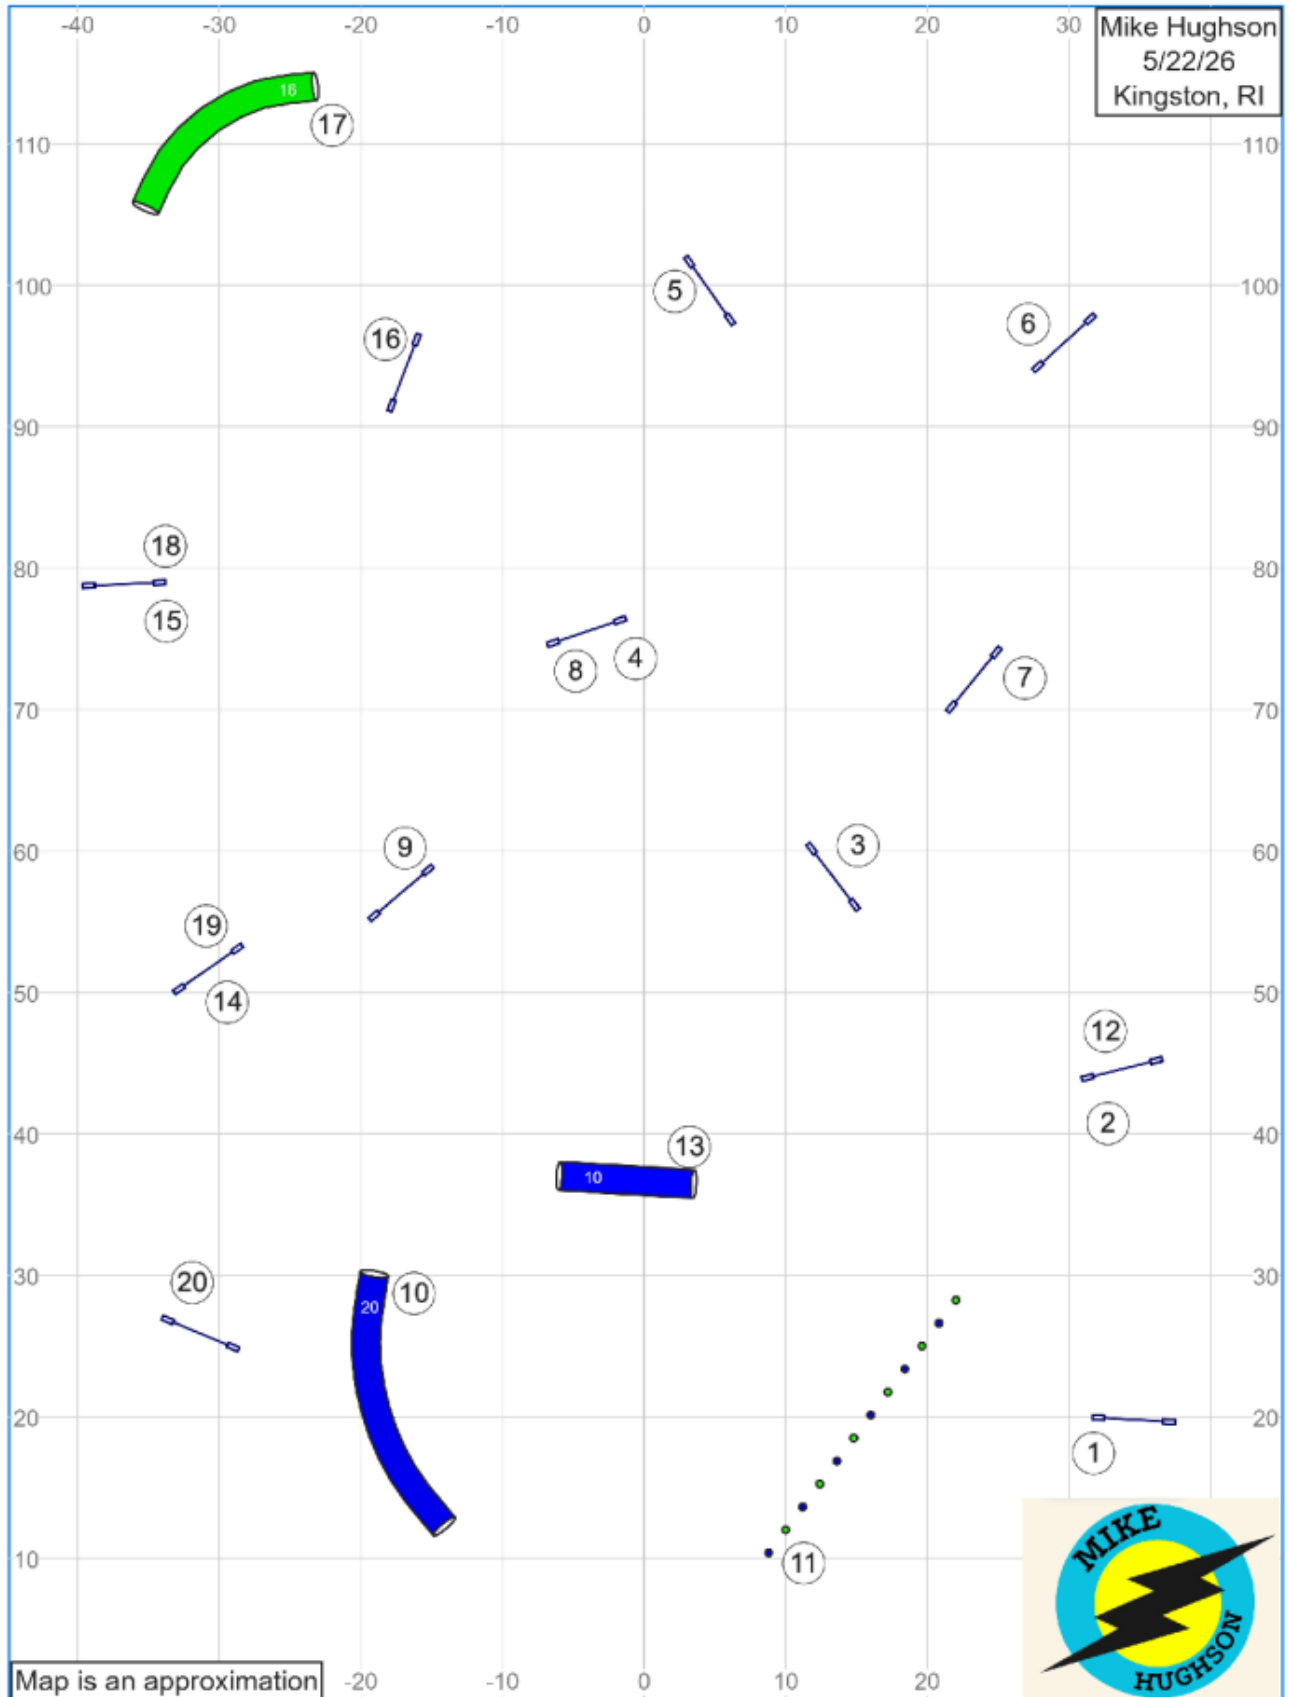

3. Riverside K9 UKI Senior/Champ Jumping 2

Path length (ft): 587.1

www.smarteragility.com