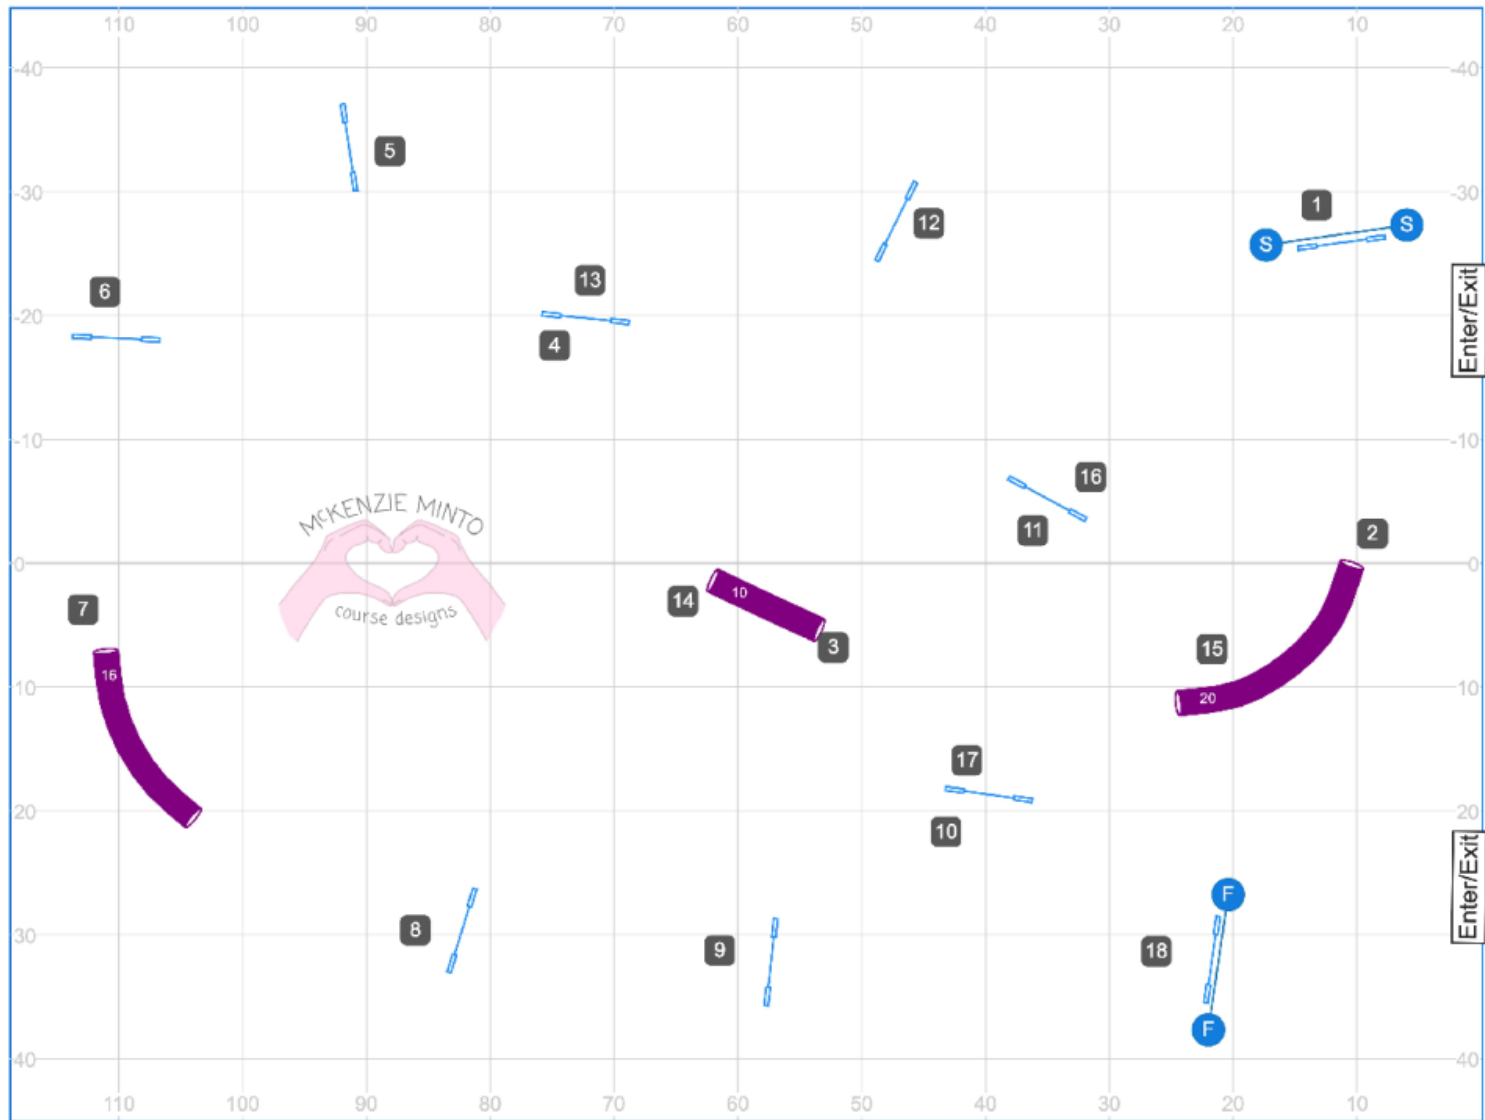

### 5. Senior/Champ Speedstakes 1

Path length (ft): 560.1  
 Course map is only an approximation

McKenzie Minto  
 Riverside K9  
 UKI DASH Tournament  
 MAY 22, 2026

[www.smarteragility.com](http://www.smarteragility.com)

## 6. Beginner/Novice Speedstakes 2

Path length (ft): 518  
Course map is only an approximation

McKenzie Minto  
Riverside K9  
UKI DASH Tournament  
MAY 22, 2026

[www.smarteragility.com](http://www.smarteragility.com)