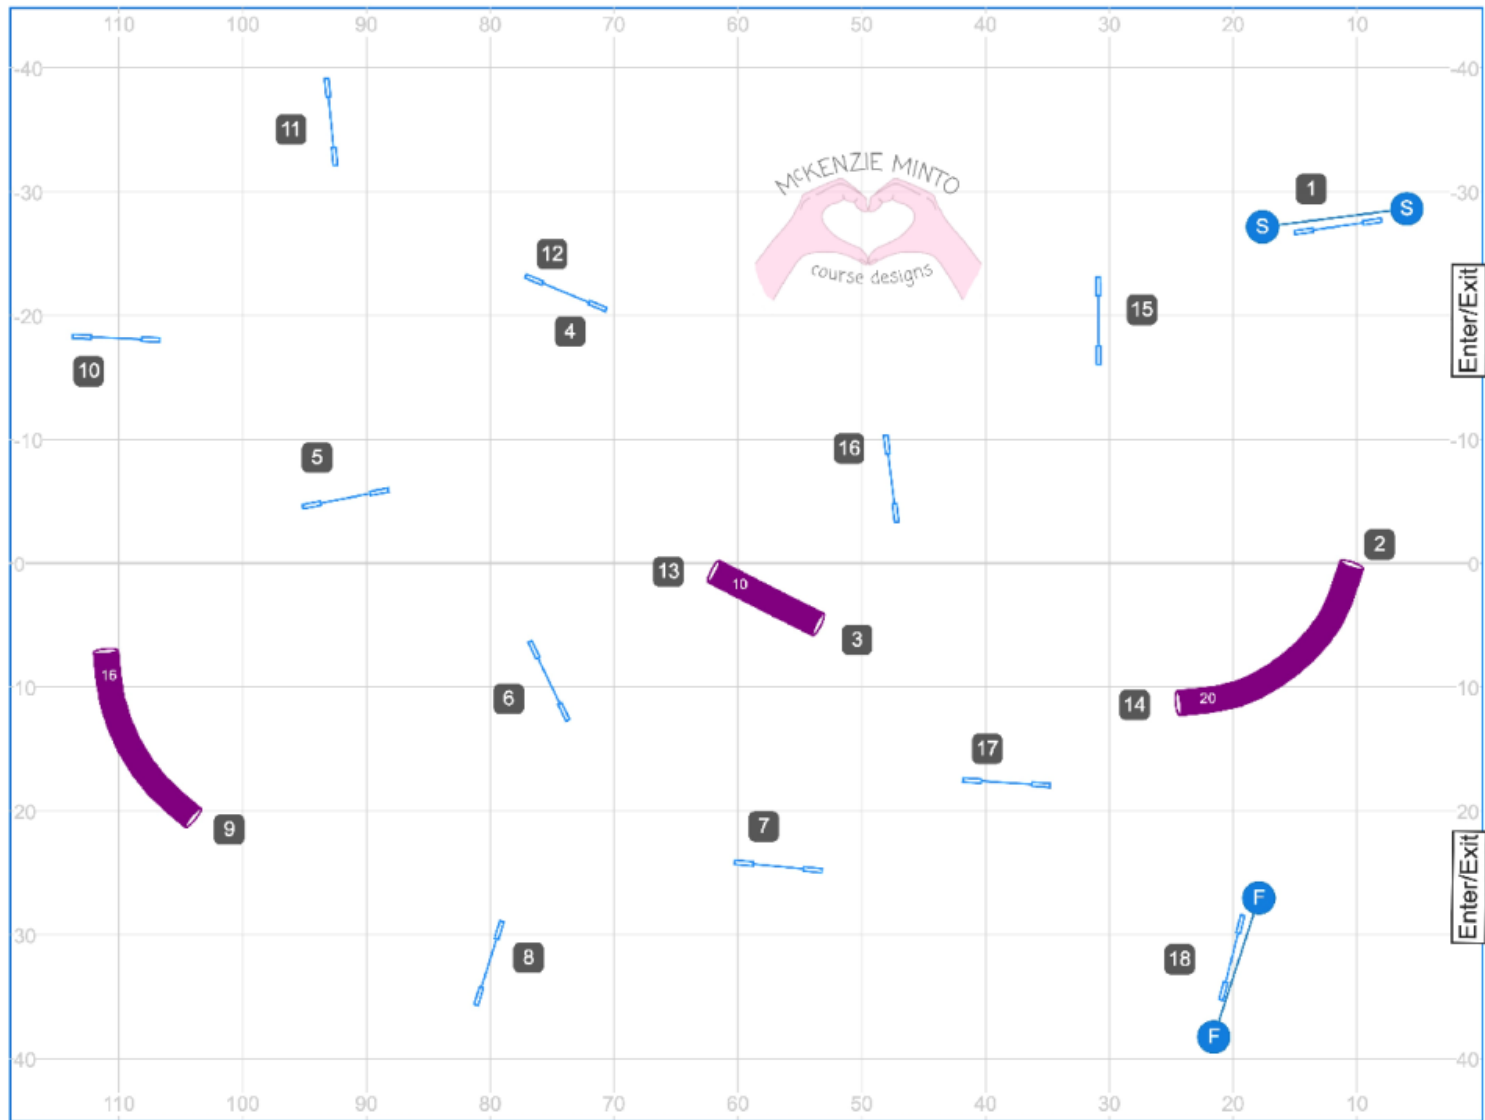

## 6. Beginner/Novice Speedstakes 2

Path length (ft): 518  
Course map is only an approximation

McKenzie Minto  
Riverside K9  
UKI DASH Tournament  
MAY 22, 2026

[www.smarteragility.com](http://www.smarteragility.com)

## 7. Senior/Champ Speedstakes 2

Path length (ft): 536.8  
 Course map is only an approximation

McKenzie Minto  
 Riverside K9  
 UKI DASH Tournament  
 MAY 22, 2026

[www.smarteragility.com](http://www.smarteragility.com)