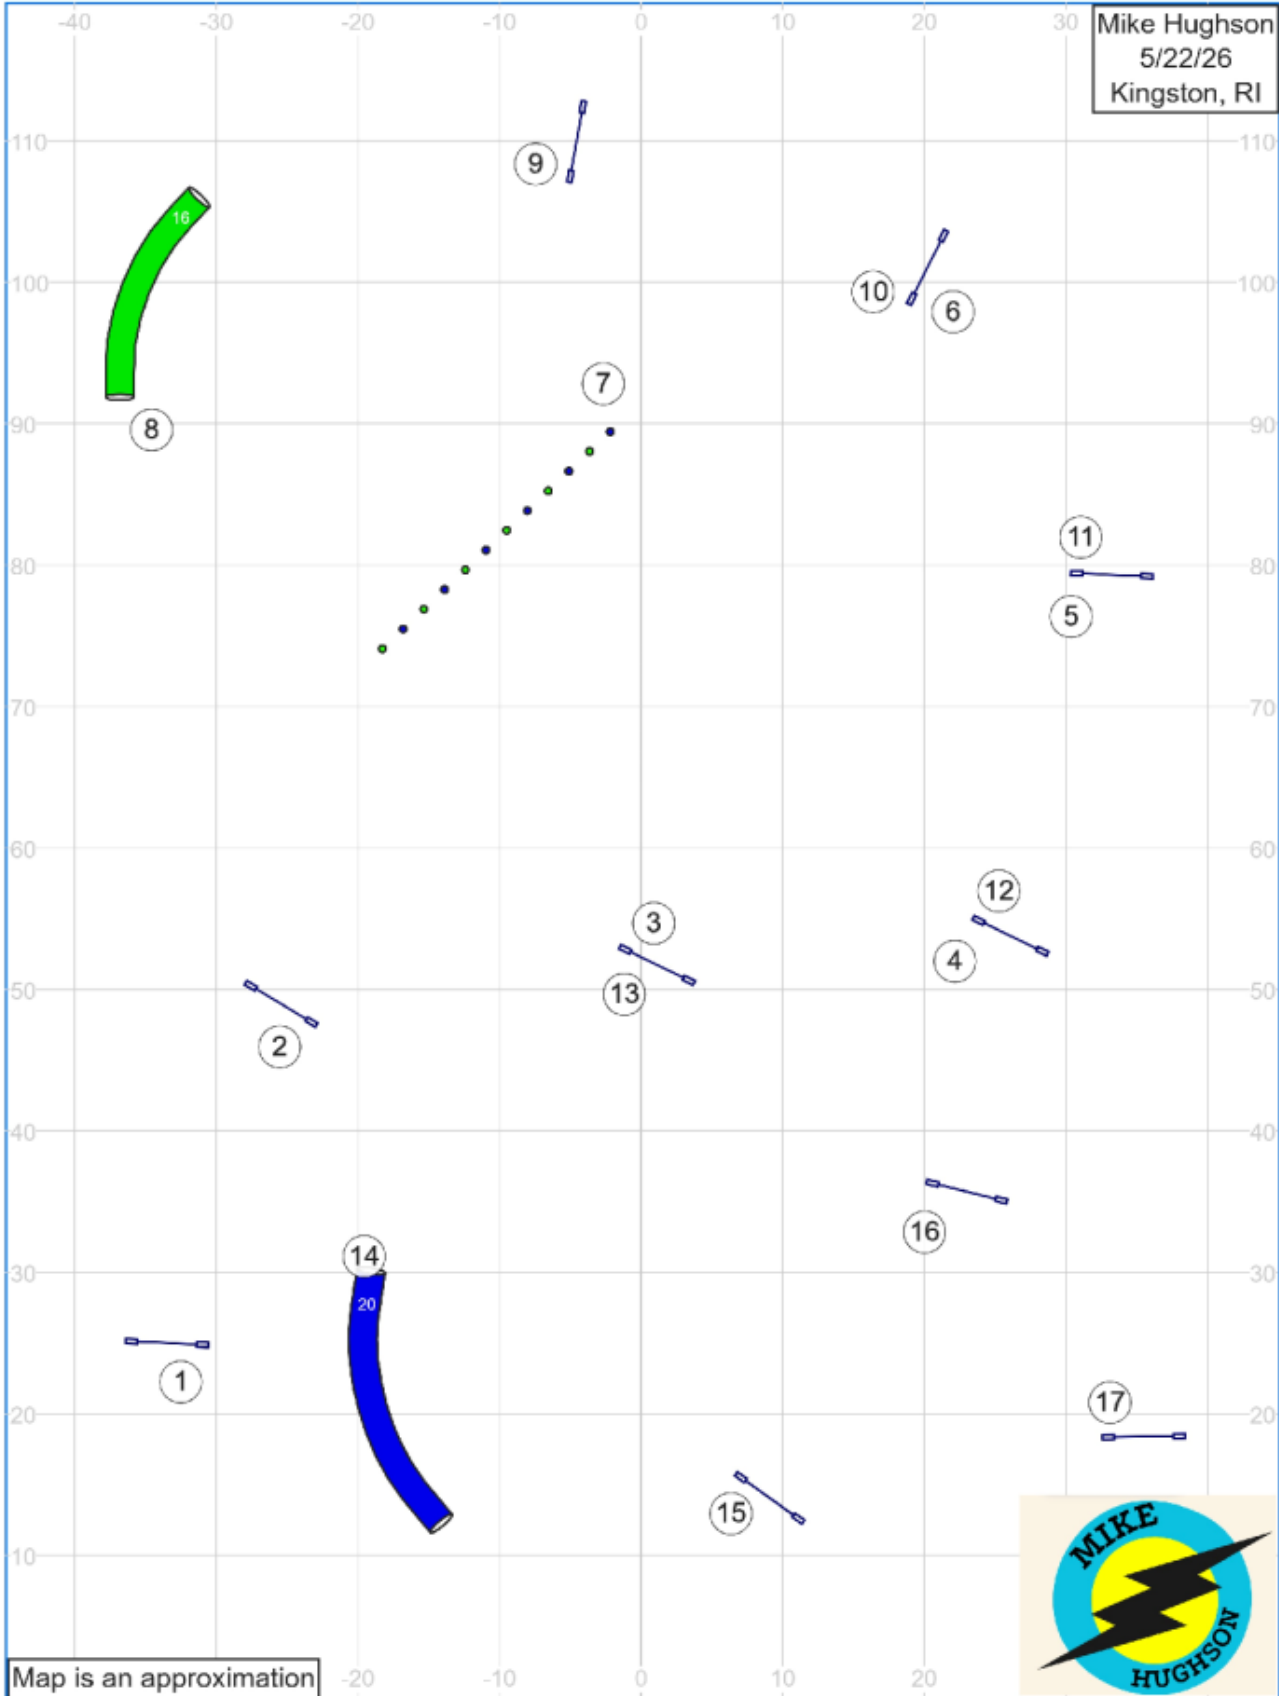

1. Riverside K9 UKI Senior/Champ Jumping 1

Path length (ft): 501.5

www.smarteragility.com

Apr 24, 2025 8:10 PM (A9.12.1)