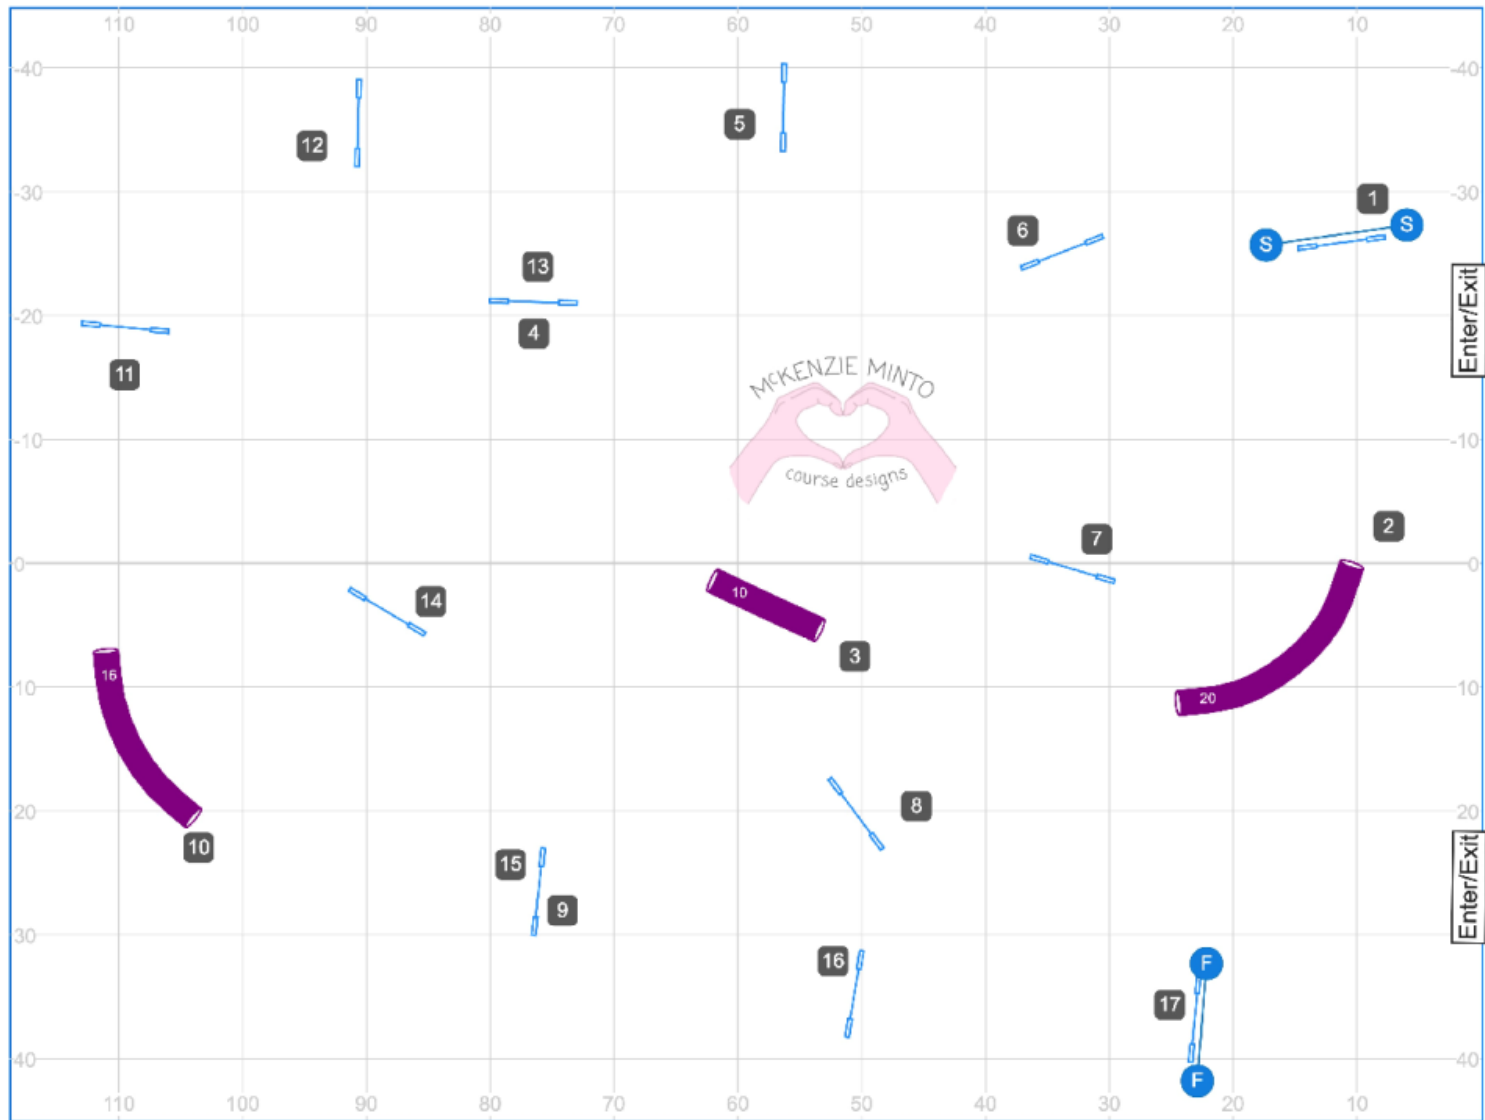

### 3. Open Snooker

McKenzie Minto  
 Riverside K9  
 UKI DASH Tournament  
 MAY 22, 2026

Everything bidirectional in the Opening. As numbered in the Closing.  
 4th red may only be attempted if  
 A red is faulted in Opening.  
 Start and Finish jumps are live at all times.

Times:  
 Smalls/Selects: 43 seconds  
 20/22/24: 41 seconds

[www.smarteragility.com](http://www.smarteragility.com)

### 4. Beginner/Novice Speedstakes 1

Path length (ft): 478.2  
Course map is only an approximation

McKenzie Minto  
Riverside K9  
UKI DASH Tournament  
MAY 22, 2026

[www.smarteragility.com](http://www.smarteragility.com)