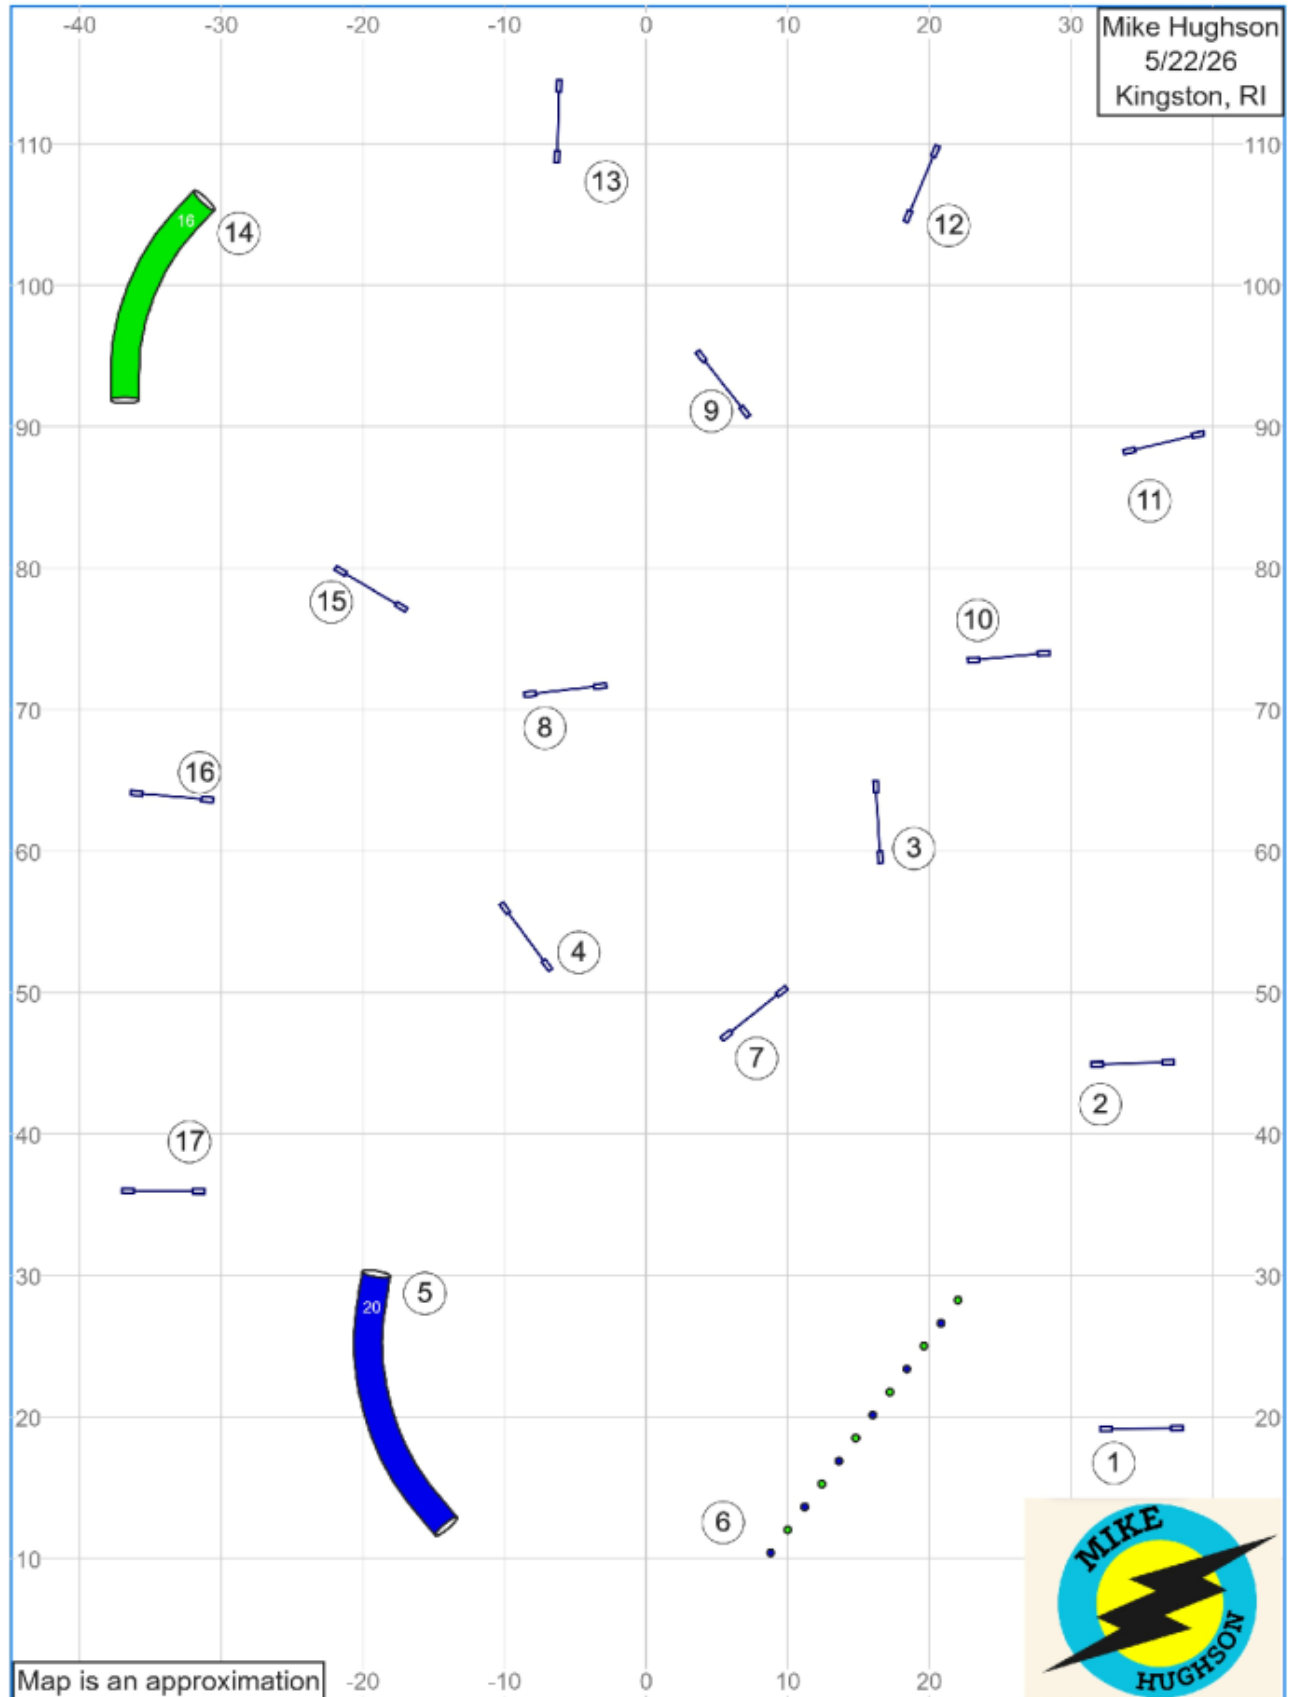

4. Riverside K9 UKI Beginner/Novice Jumping 2

May 14, 2025 12:30 PM (V6.8.2)

Path length (ft): 496.1

www.smarteragility.com