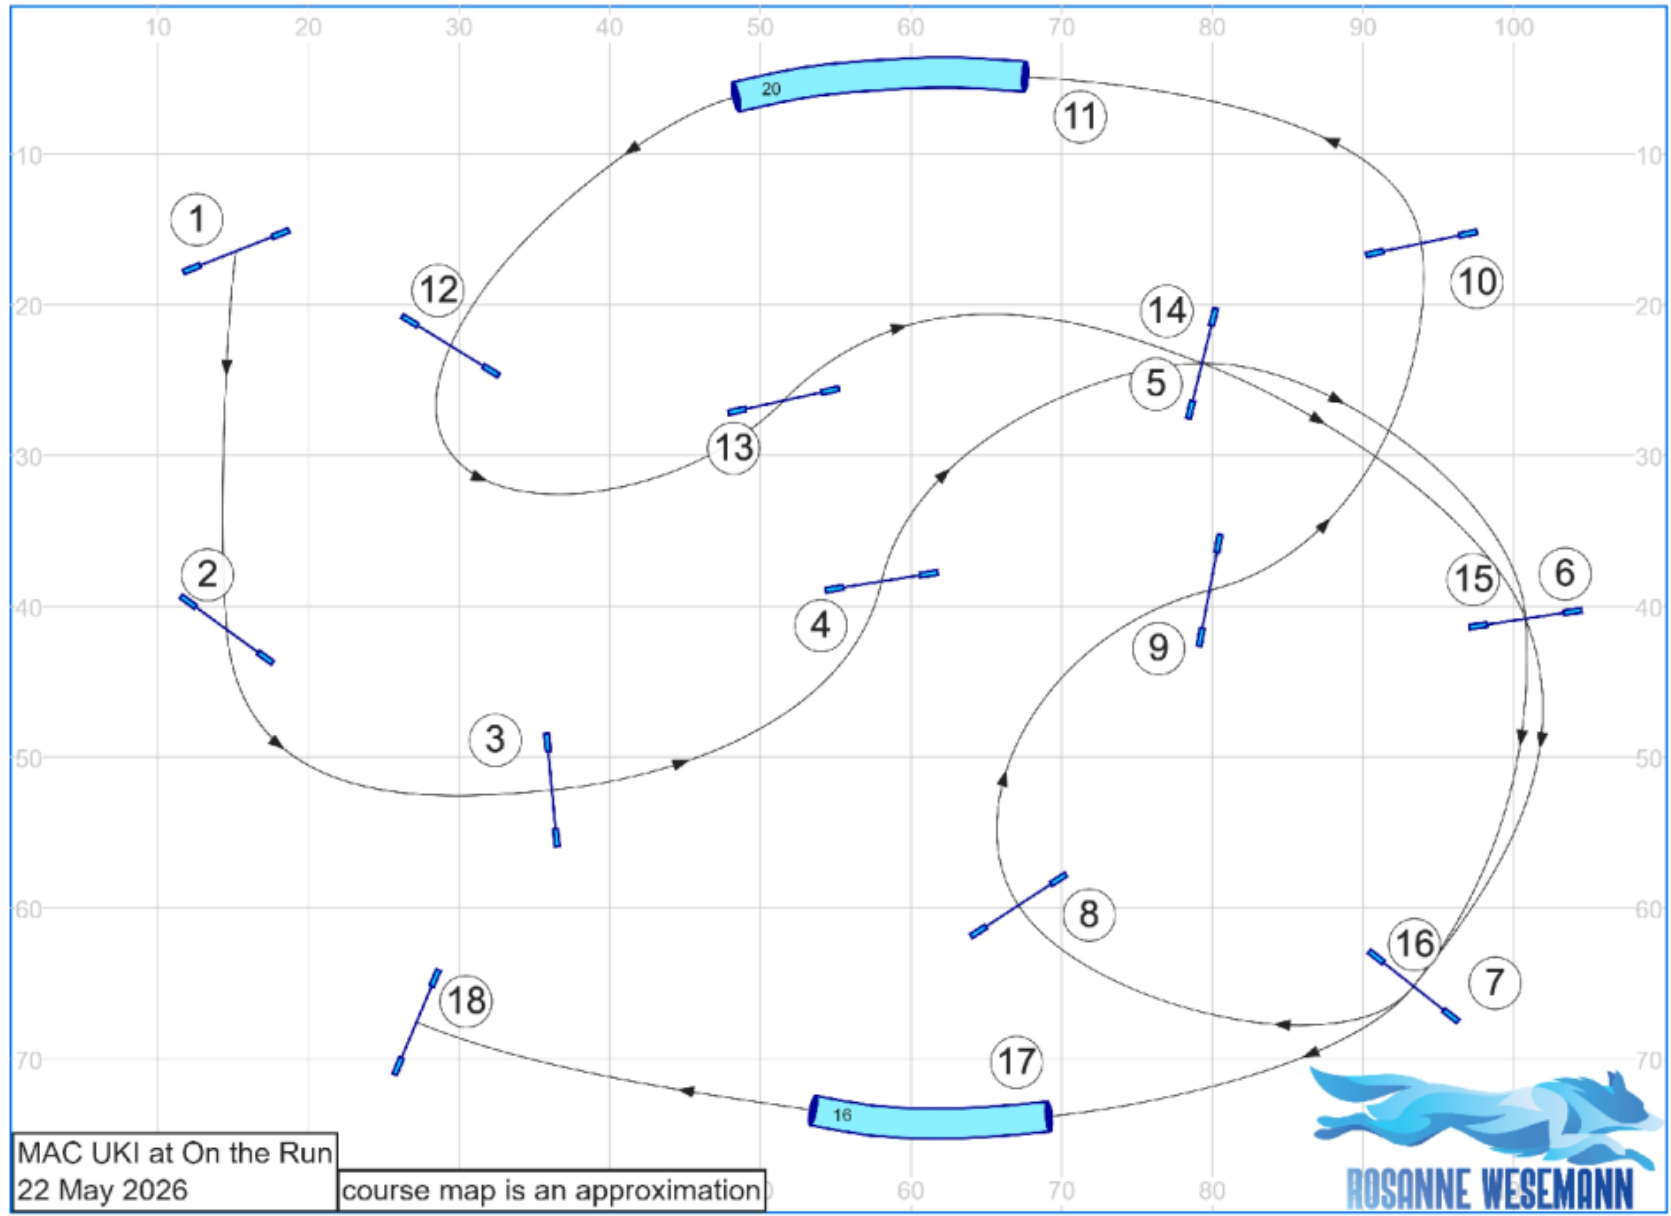

# MAC 1. Speedstakes Challenge Rd 1

MAC UKI at On the Run  
22 May 2026

course map is an approximation

[www.smarteragility.com](http://www.smarteragility.com)

# MAC 2. Masters Jumping

# MAC 3. Speedstakes Challenge Rd 2

# MAC 4. Pentathlon Gamblers