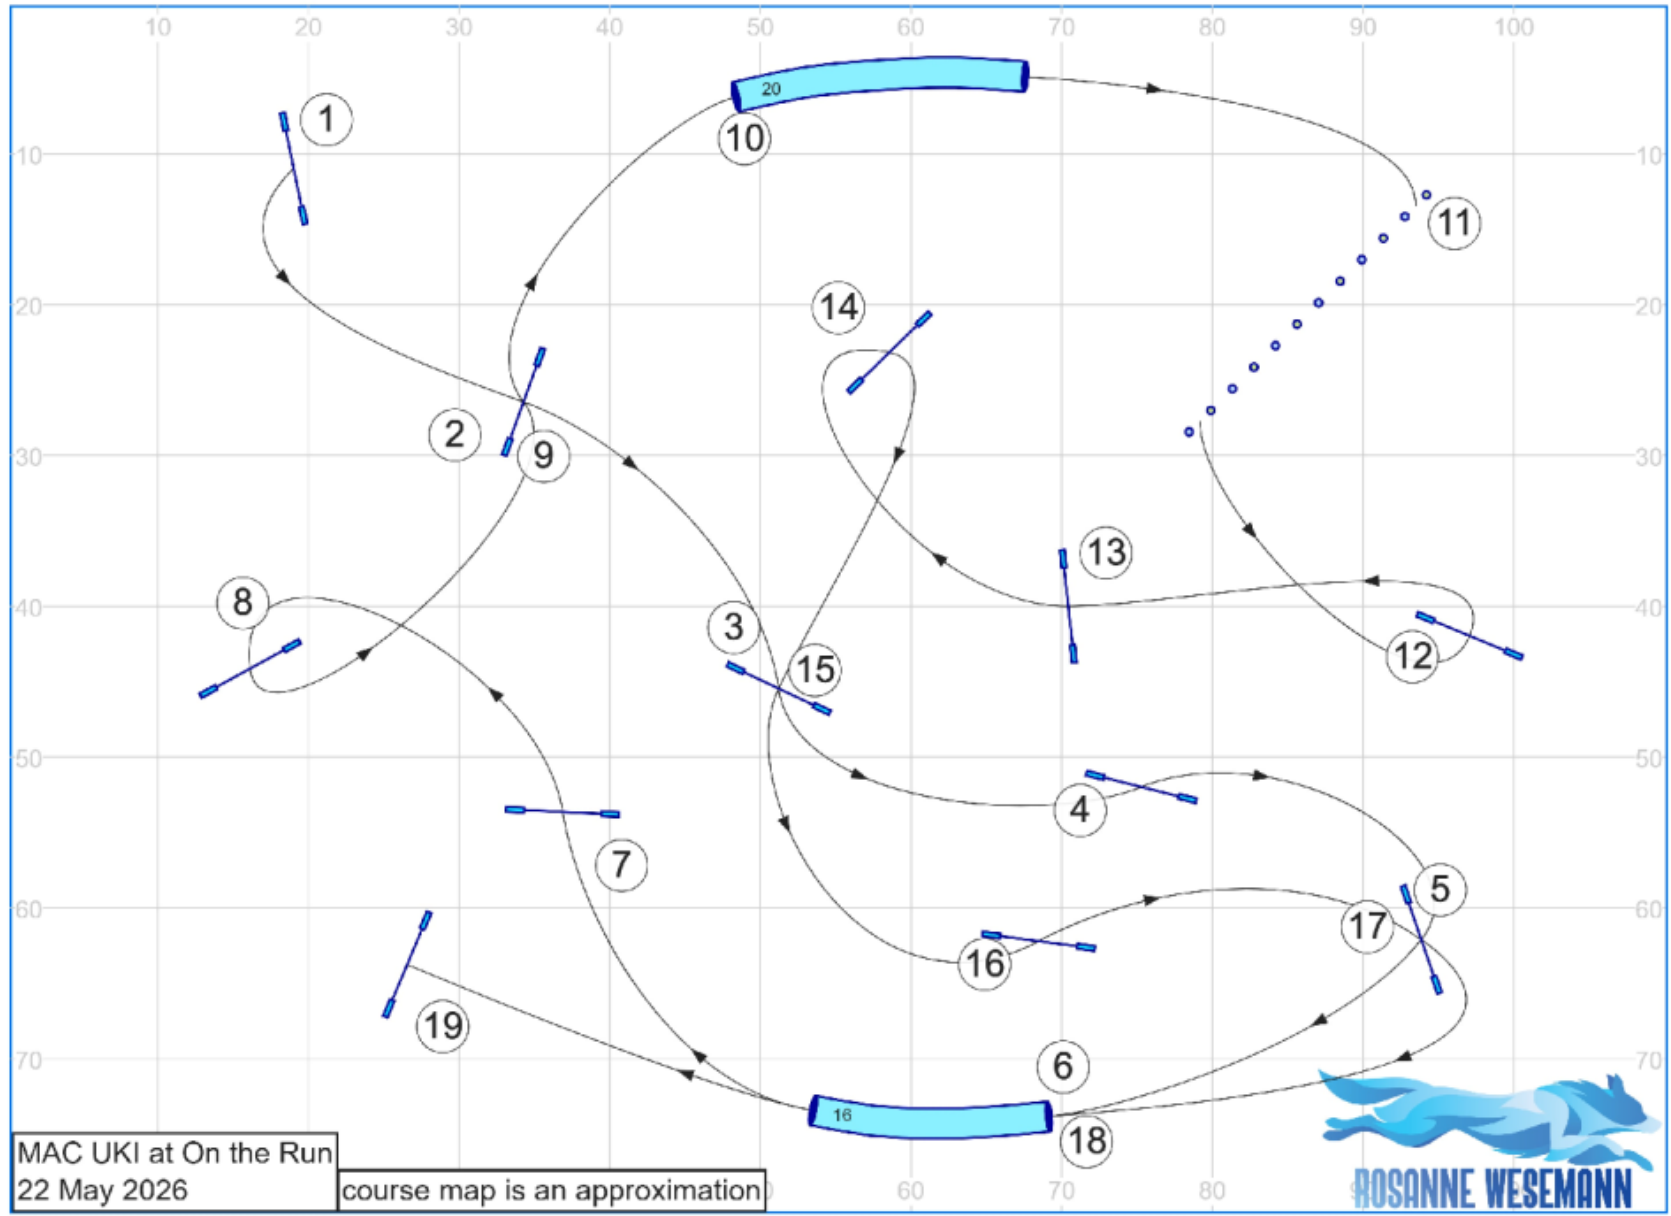

# MAC 1. Speedstakes Challenge Rd 1

MAC UKI at On the Run  
22 May 2026

course map is an approximation

[www.smarteragility.com](http://www.smarteragility.com)

# MAC 2. Masters Jumping

# MAC 3. Speedstakes Challenge Rd 2

# MAC 4. Pentathlon Gamblers