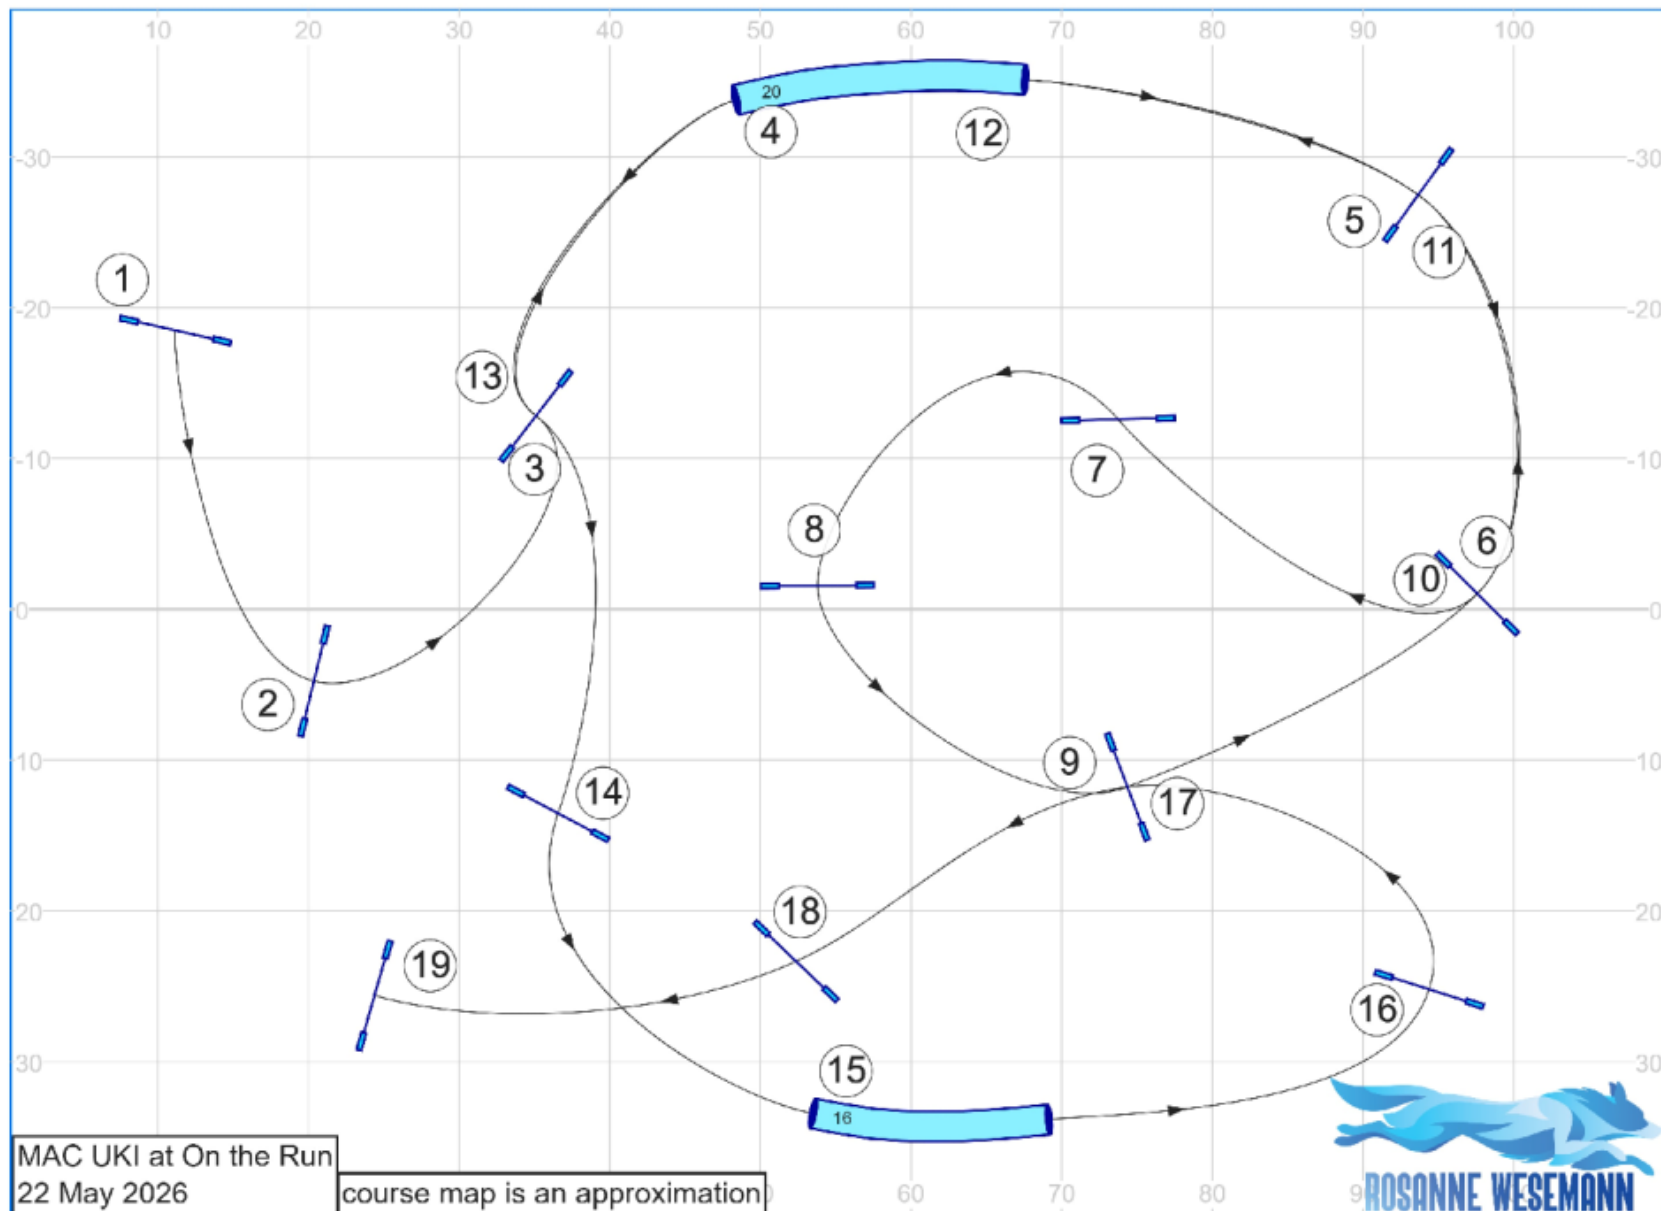

# MAC 1. Speedstakes Challenge Rd 1

MAC UKI at On the Run  
22 May 2026

course map is an approximation

[www.smarteragility.com](http://www.smarteragility.com)

# MAC 2. Masters Jumping

# MAC 3. Speedstakes Challenge Rd 2

# MAC 4. Pentathlon Gamblers