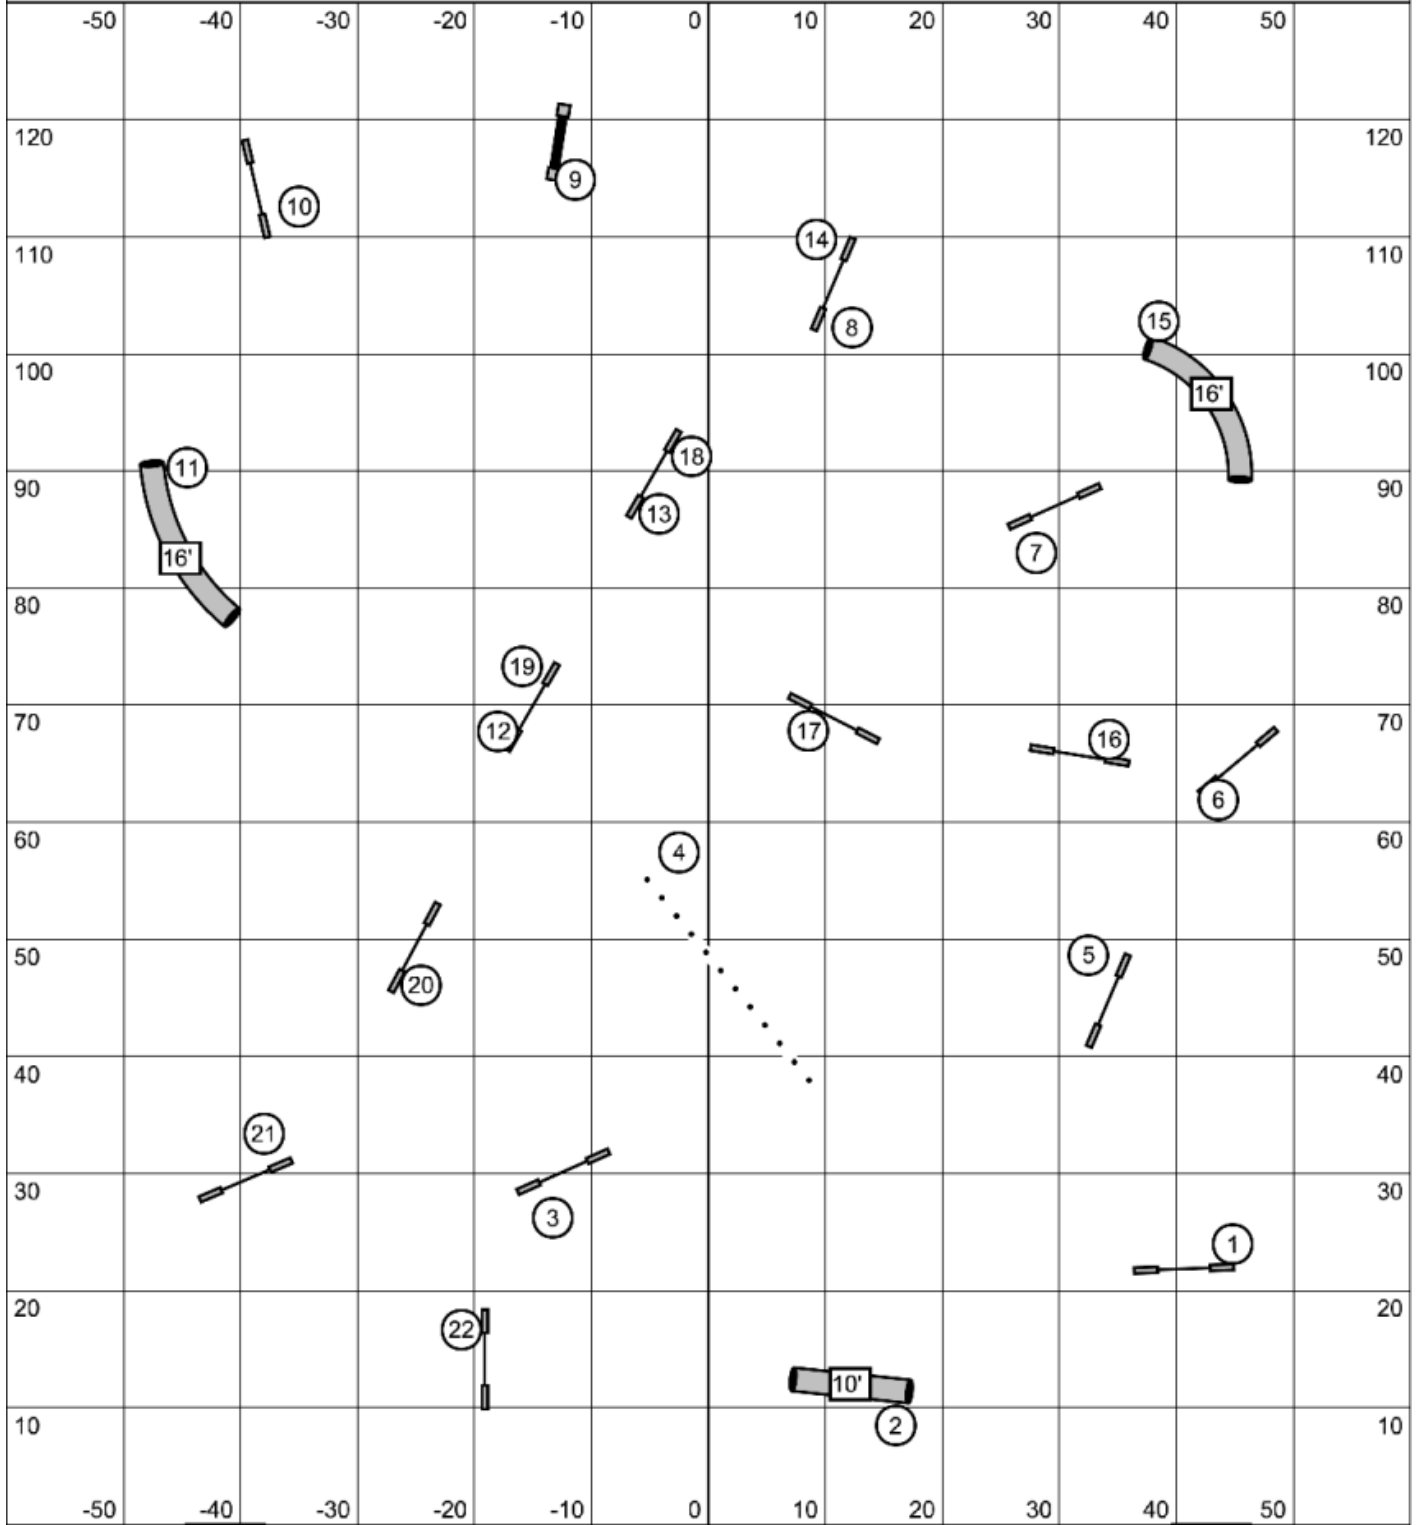

Senior and Champion Speedstakes  
 Dog Gone Fun UKI Festival -- May 24, 2026 -- Mike Murphy

**Beginner and Novice Speedstakes**  
 Dog Gone Fun UKI Festival -- May 24, 2026 -- Mike Murphy

Masters Series Jumping  
 Dog Gone Fun UKI Festival -- May 24, 2026 -- Mike Murphy

Gate

Map is only an approximation

Gate

**Biathlon Jumping**  
 Dog Gone Fun UKI Festival -- May 24, 2026 -- Mike Murphy

Gate

Map is only an approximation

Gate

Team Jumping  
 Dog Gone Fun UKI Festival -- May 24, 2026 -- Mike Murphy

Gate

Map is only an approximation

Gate

Team Relay  
Dog Gone Fun UKI Festival -- May 24, 2026 -- Mike Murphy