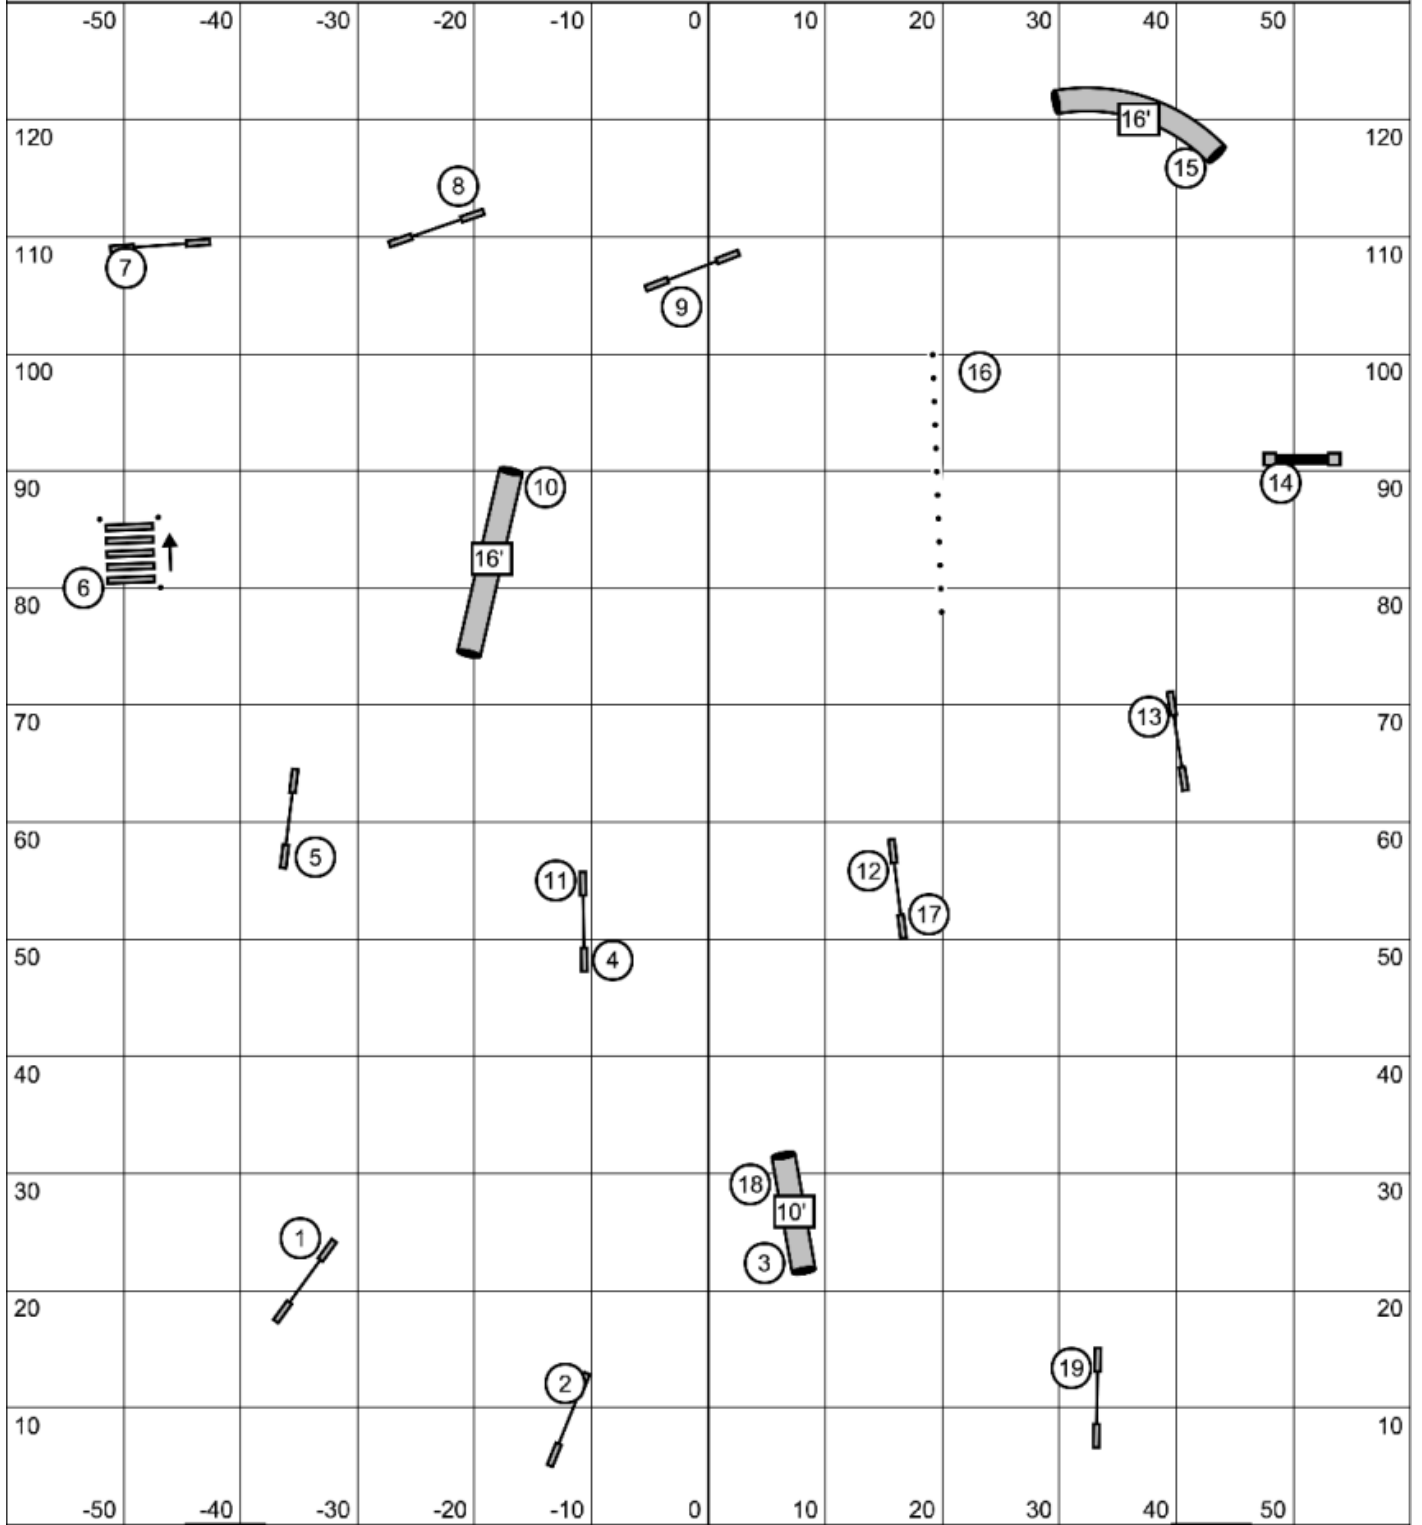

Gate

Map is only an approximation

Gate

**Biathlon Jumping**  
 Dog Gone Fun UKI Festival -- May 24, 2026 -- Mike Murphy

Gate

Map is only an approximation

Gate

Team Jumping  
 Dog Gone Fun UKI Festival -- May 24, 2026 -- Mike Murphy