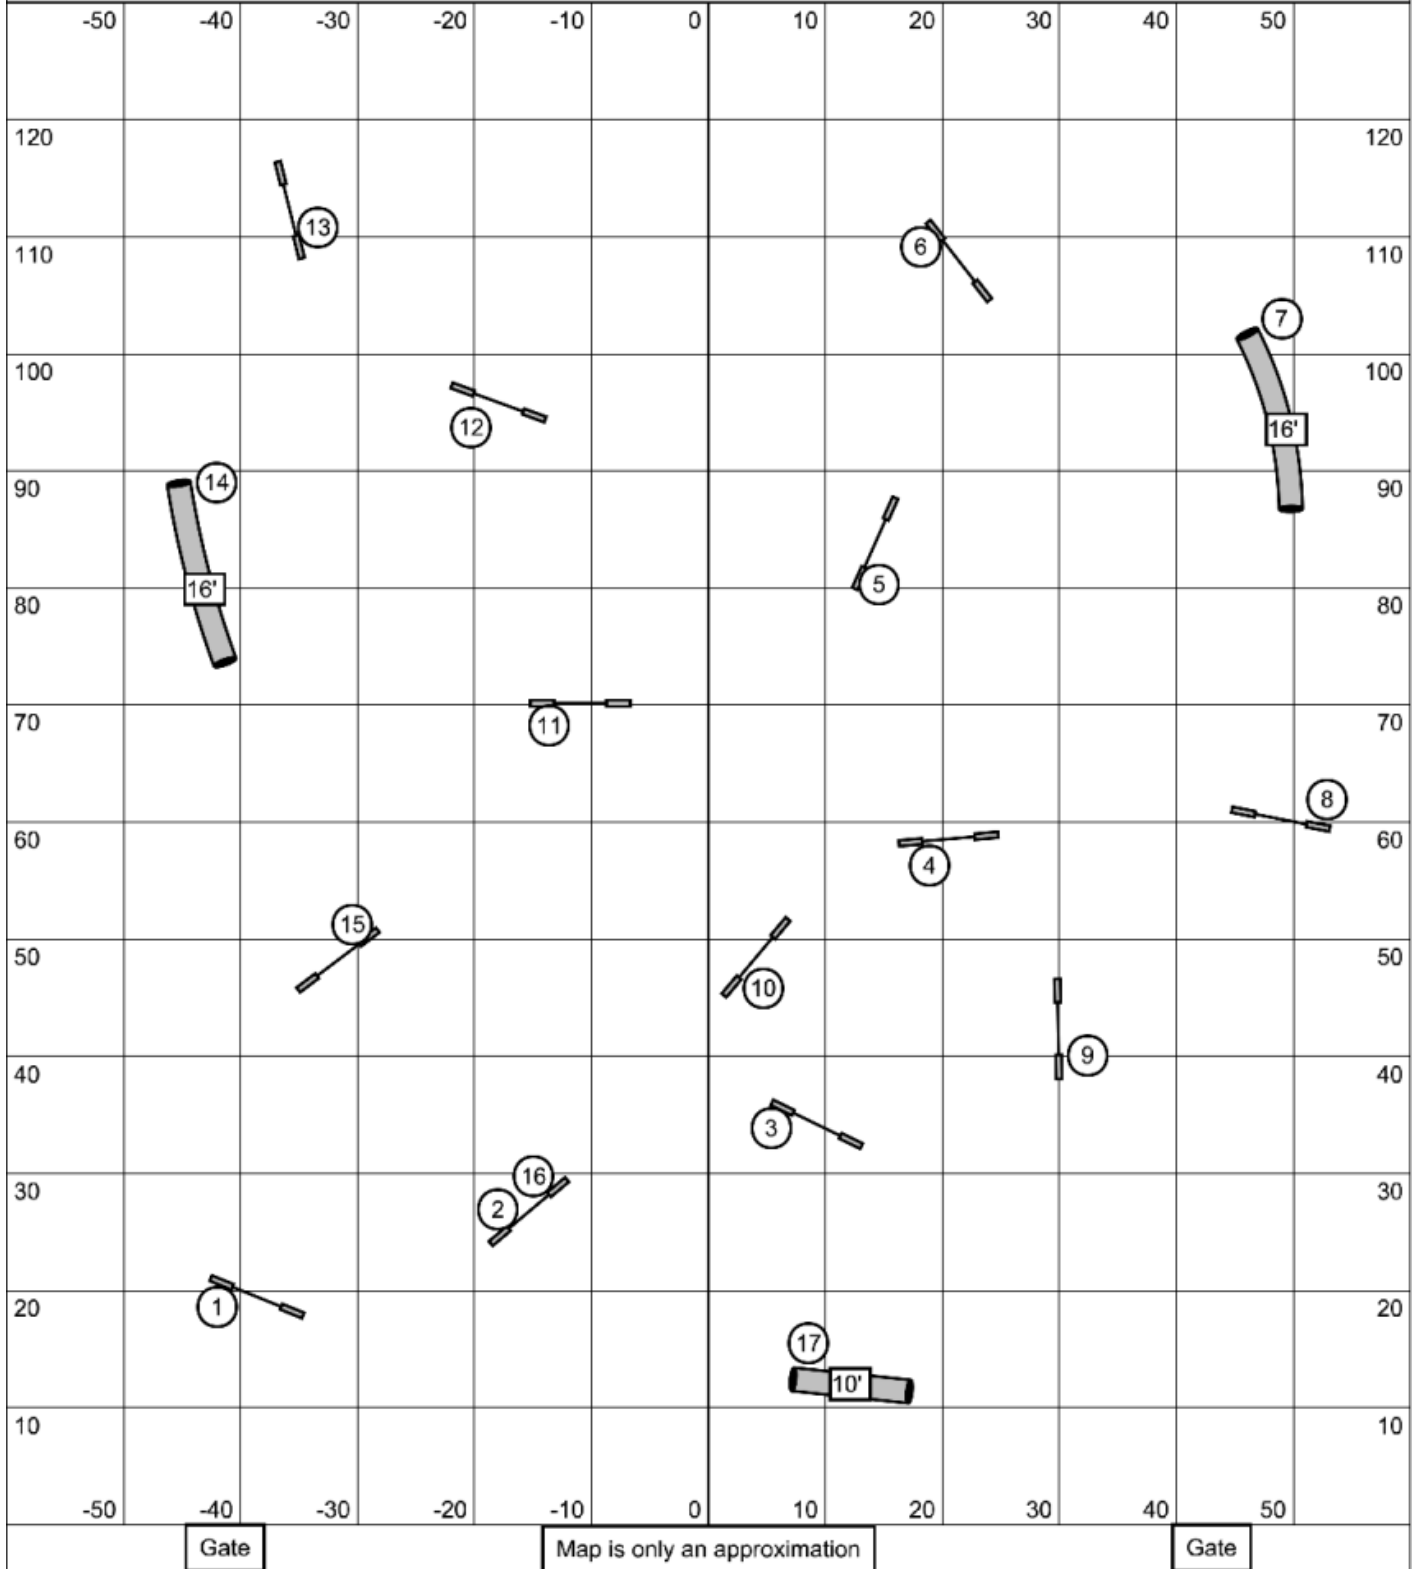

Senior and Champion Speedstakes  
 Dog Gone Fun UKI Festival -- May 24, 2026 -- Mike Murphy

**Beginner and Novice Speedstakes**  
 Dog Gone Fun UKI Festival -- May 24, 2026 -- Mike Murphy

Masters Series Jumping  
 Dog Gone Fun UKI Festival -- May 24, 2026 -- Mike Murphy

Gate

Map is only an approximation

Gate

**Biathlon Jumping**  
 Dog Gone Fun UKI Festival -- May 24, 2026 -- Mike Murphy

Gate

Map is only an approximation

Gate

Team Jumping  
 Dog Gone Fun UKI Festival -- May 24, 2026 -- Mike Murphy

Gate

Map is only an approximation

Gate

Team Relay  
Dog Gone Fun UKI Festival -- May 24, 2026 -- Mike Murphy