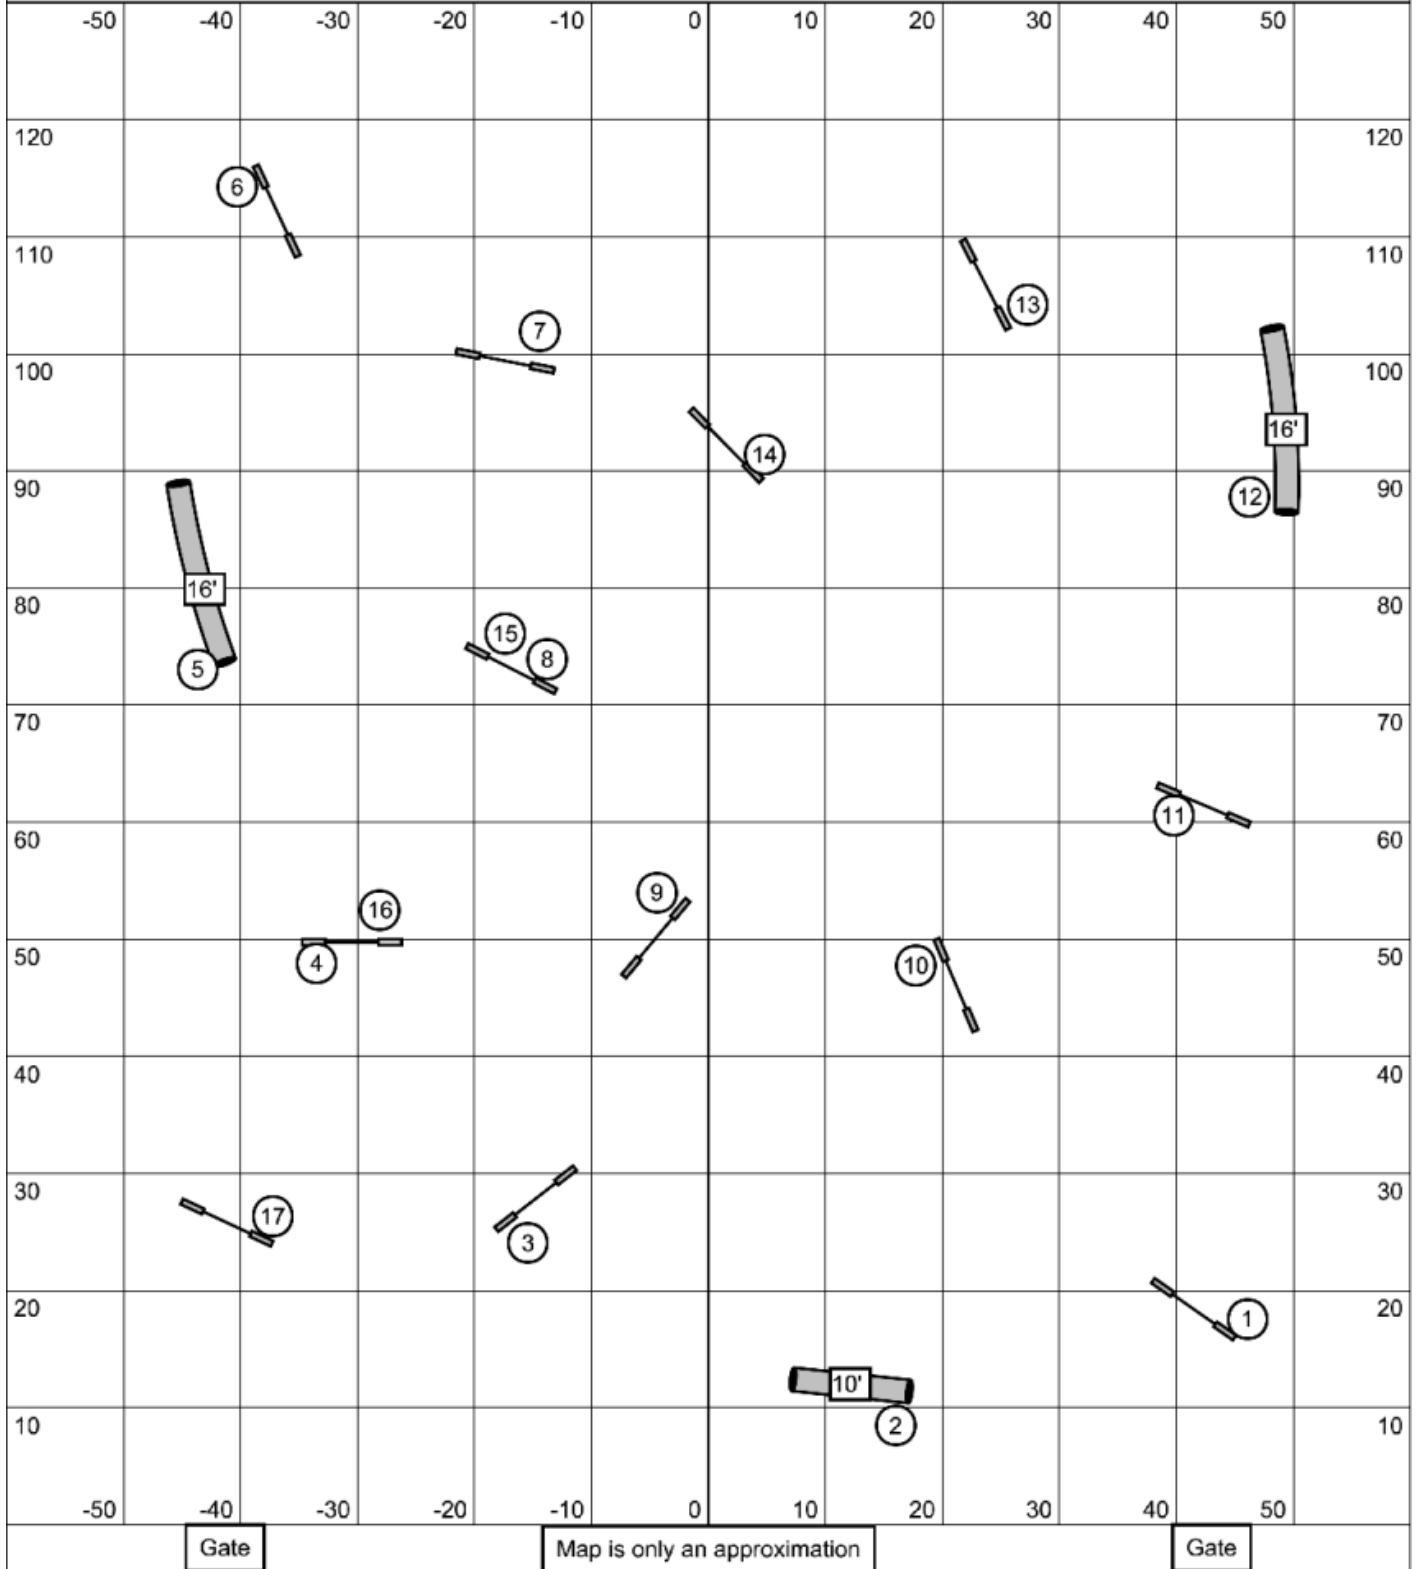

Senior and Champion Speedstakes  
 Dog Gone Fun UKI Festival -- May 24, 2026 -- Mike Murphy

**Beginner and Novice Speedstakes**  
 Dog Gone Fun UKI Festival -- May 24, 2026 -- Mike Murphy

Masters Series Jumping  
 Dog Gone Fun UKI Festival -- May 24, 2026 -- Mike Murphy

Gate

Map is only an approximation

Gate

**Biathlon Jumping**  
 Dog Gone Fun UKI Festival -- May 24, 2026 -- Mike Murphy

Gate

Map is only an approximation

Gate

Team Jumping  
 Dog Gone Fun UKI Festival -- May 24, 2026 -- Mike Murphy

Gate

Map is only an approximation

Gate

Team Relay  
Dog Gone Fun UKI Festival -- May 24, 2026 -- Mike Murphy