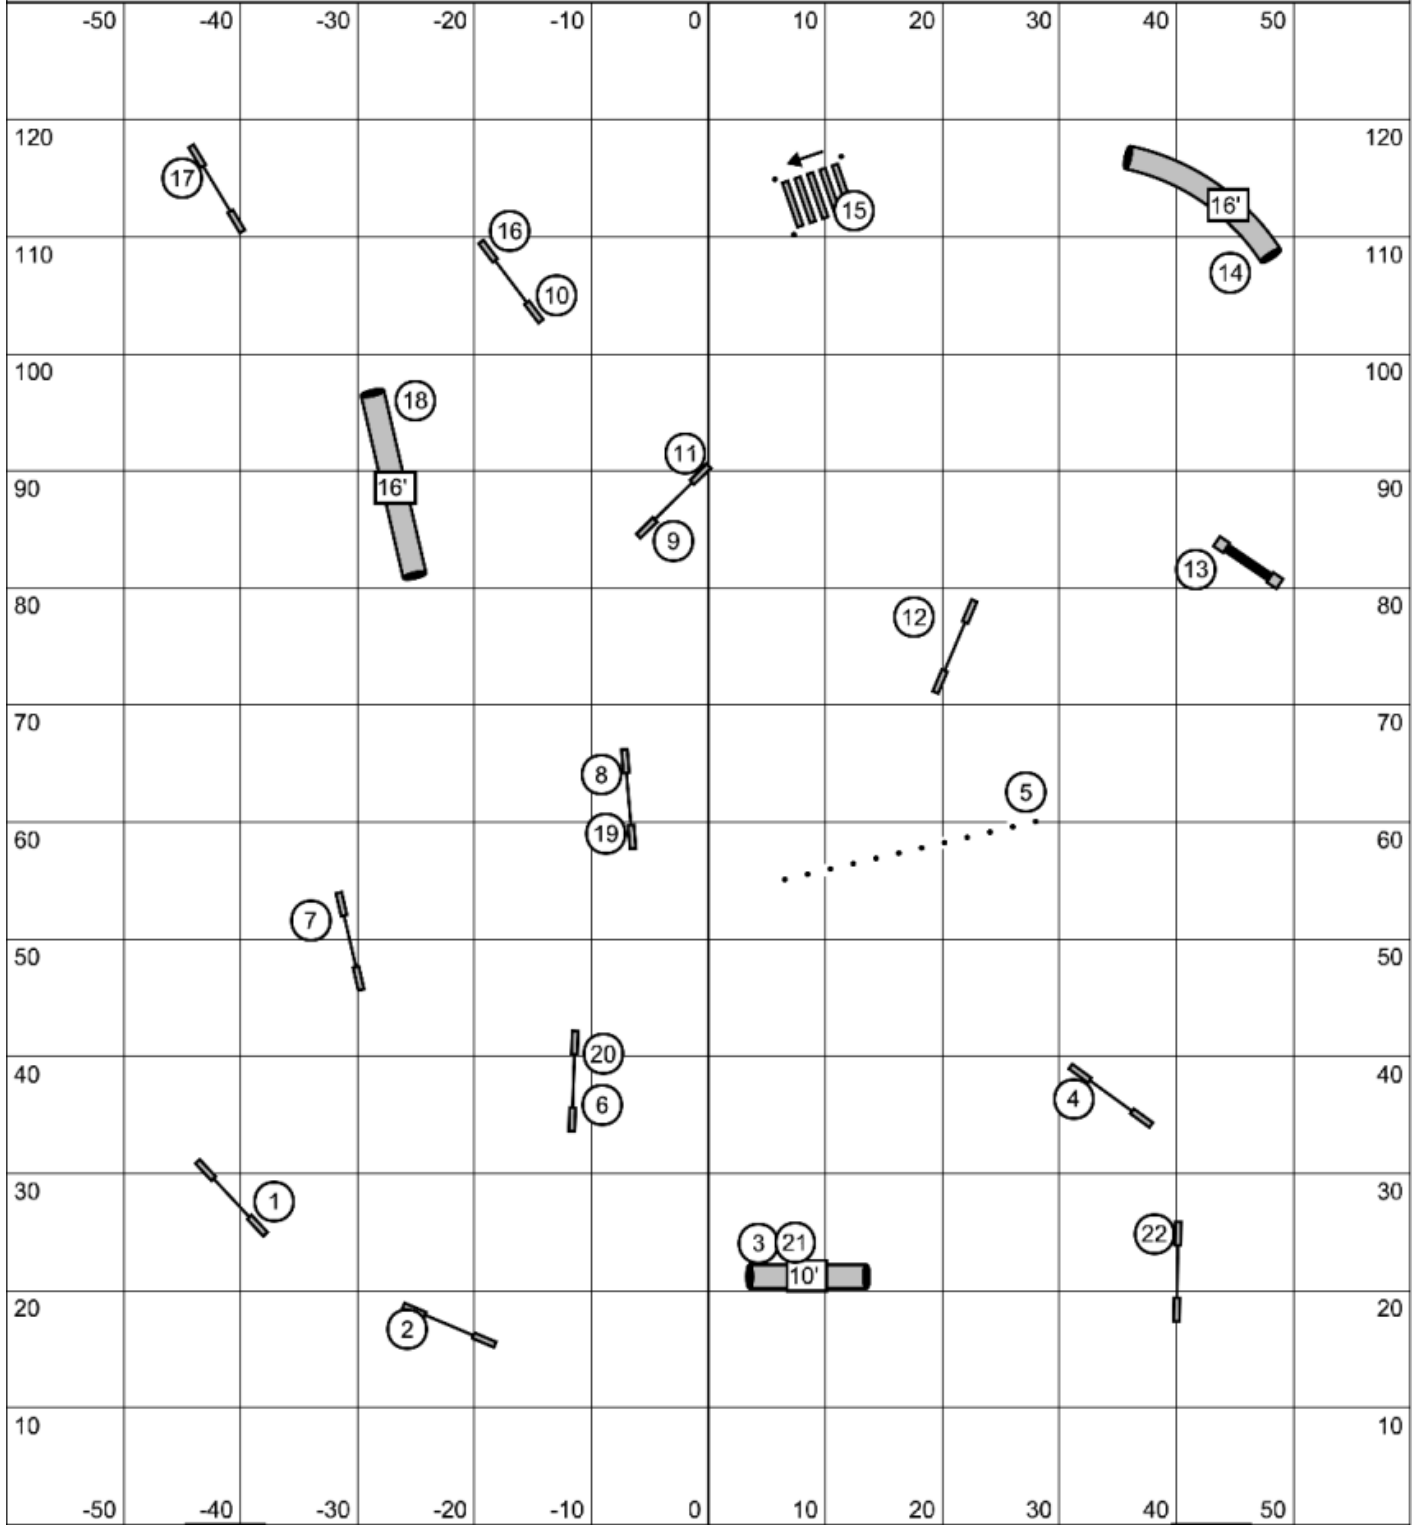

Senior and Champion Speedstakes  
 Dog Gone Fun UKI Festival -- May 24, 2026 -- Mike Murphy

**Beginner and Novice Speedstakes**  
 Dog Gone Fun UKI Festival -- May 24, 2026 -- Mike Murphy

Masters Series Jumping  
 Dog Gone Fun UKI Festival -- May 24, 2026 -- Mike Murphy

Gate

Map is only an approximation

Gate

**Biathlon Jumping**  
 Dog Gone Fun UKI Festival -- May 24, 2026 -- Mike Murphy

Gate

Map is only an approximation

Gate

Team Jumping  
 Dog Gone Fun UKI Festival -- May 24, 2026 -- Mike Murphy

Gate

Map is only an approximation

Gate

Team Relay  
Dog Gone Fun UKI Festival -- May 24, 2026 -- Mike Murphy