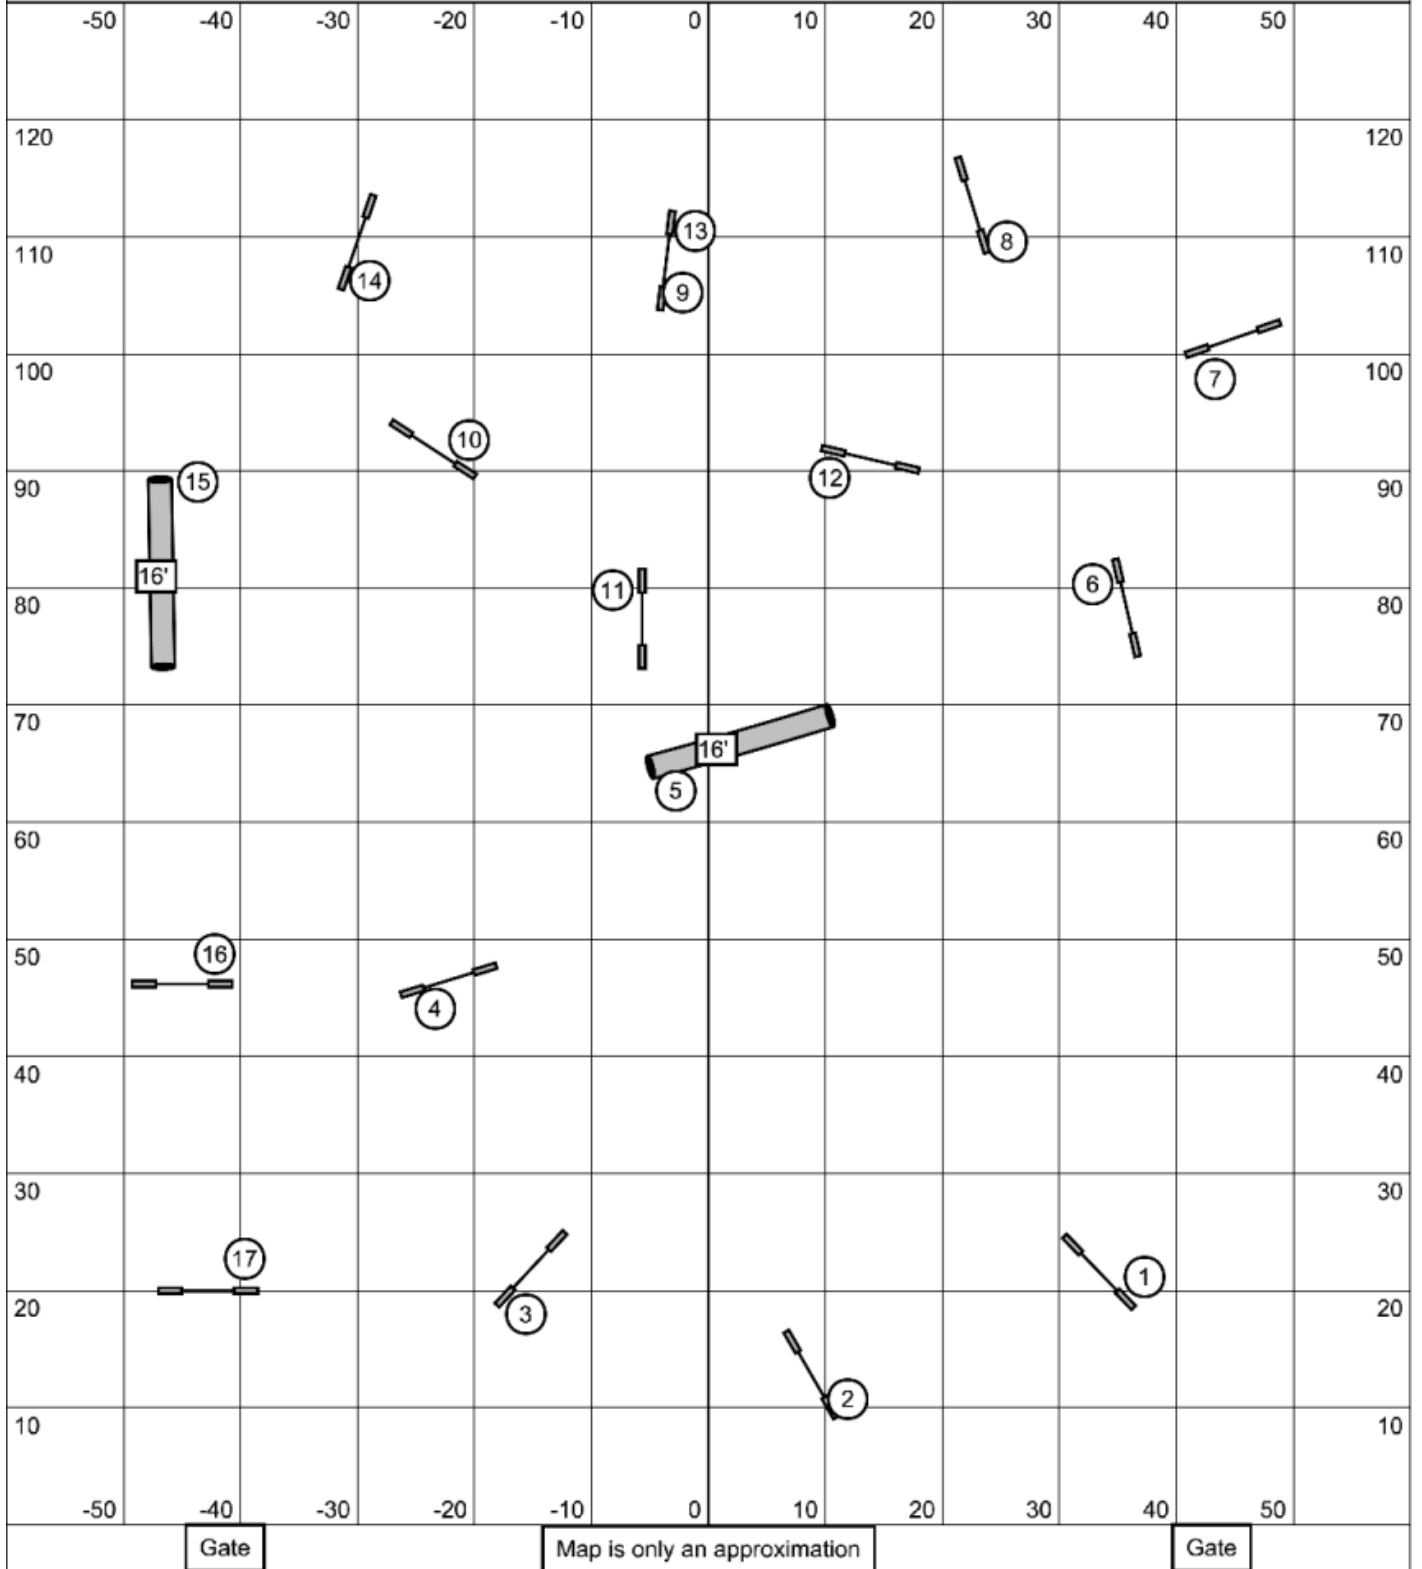

Beginner and Novice Speedstakes 2
Dog Gone Fun UKI Festival -- May 23, 2026 -- Mike Murphy