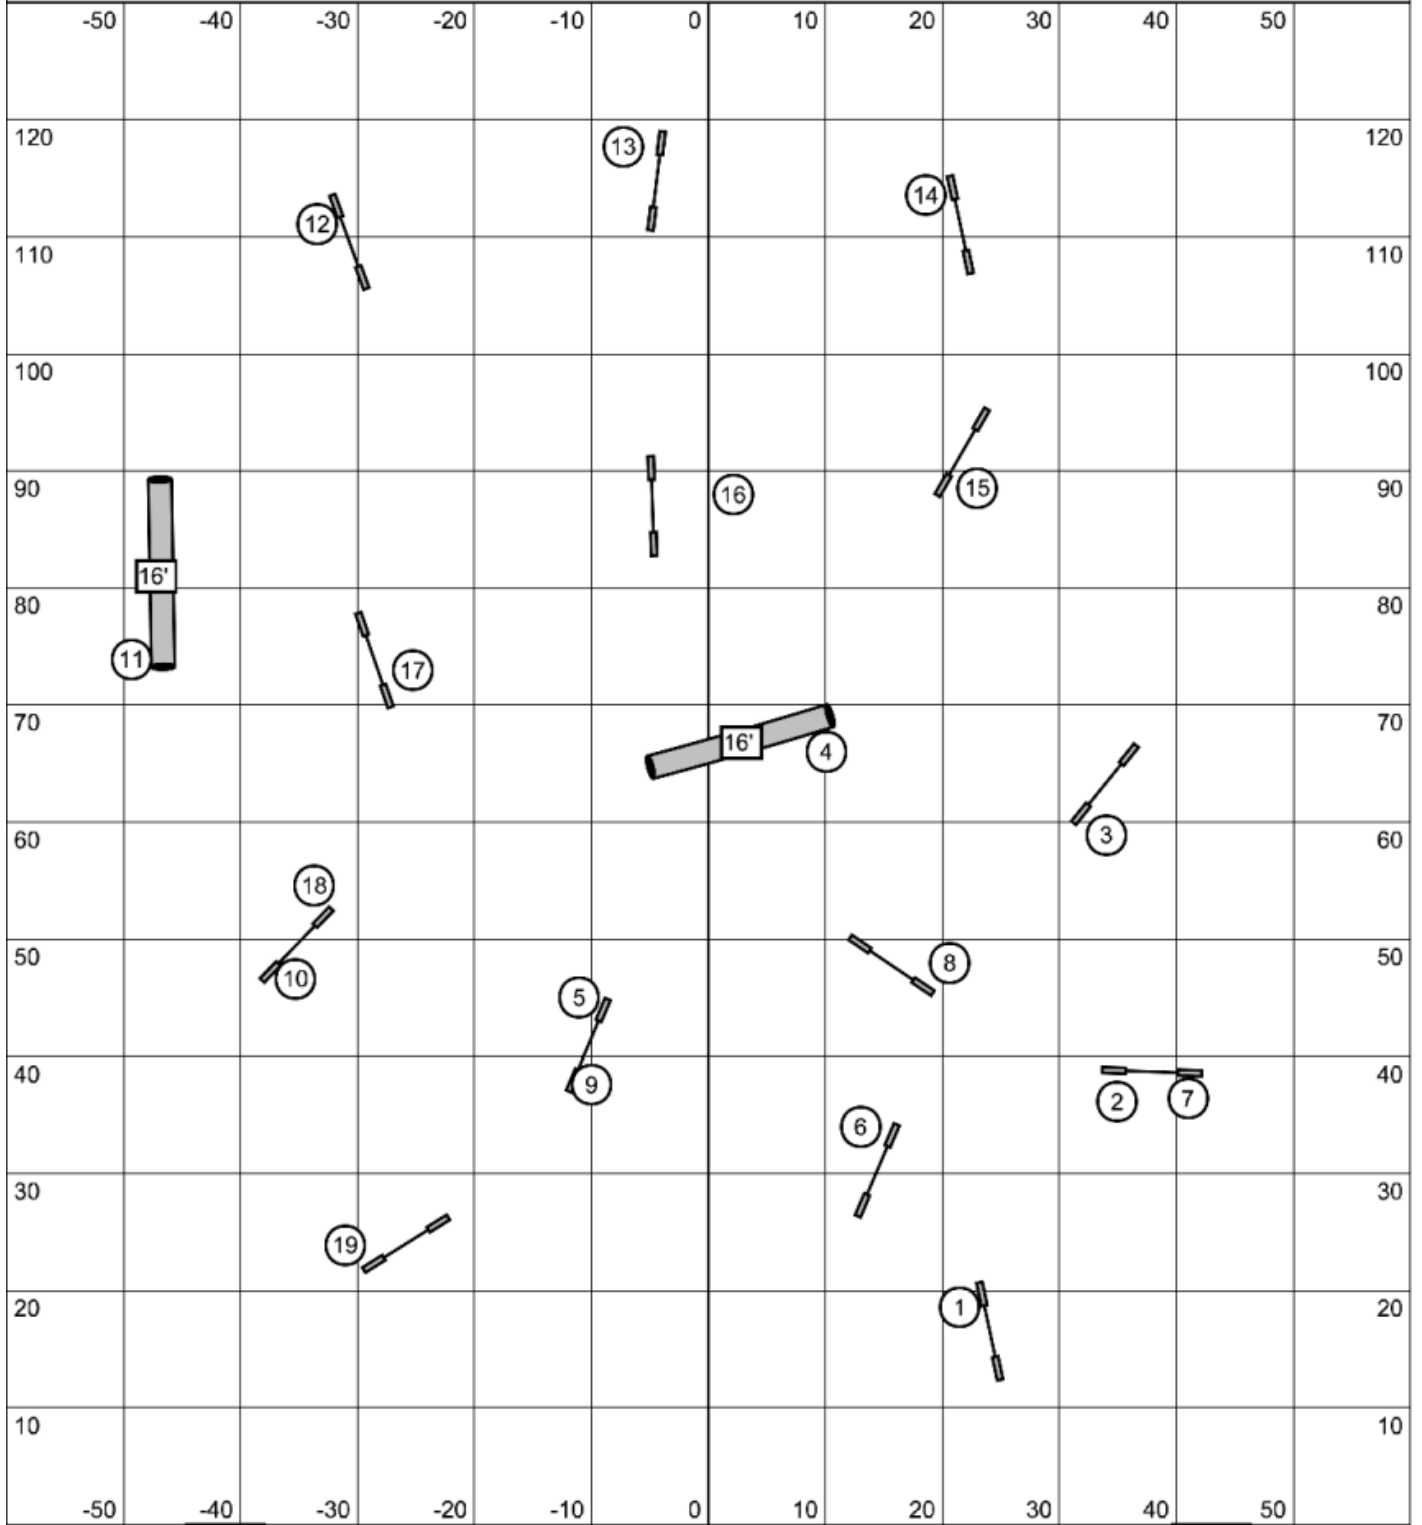

Senior and Champion Speedstakes 2  
 Dog Gone Fun UKI Festival -- May 23, 2026 -- Mike Murphy

Gate

Map is only an approximation

Gate

Senior and Champion Speedstakes 2  
 Dog Gone Fun UKI Festival -- May 23, 2026 -- Mike Murphy

Gate

Map is only an approximation

Gate