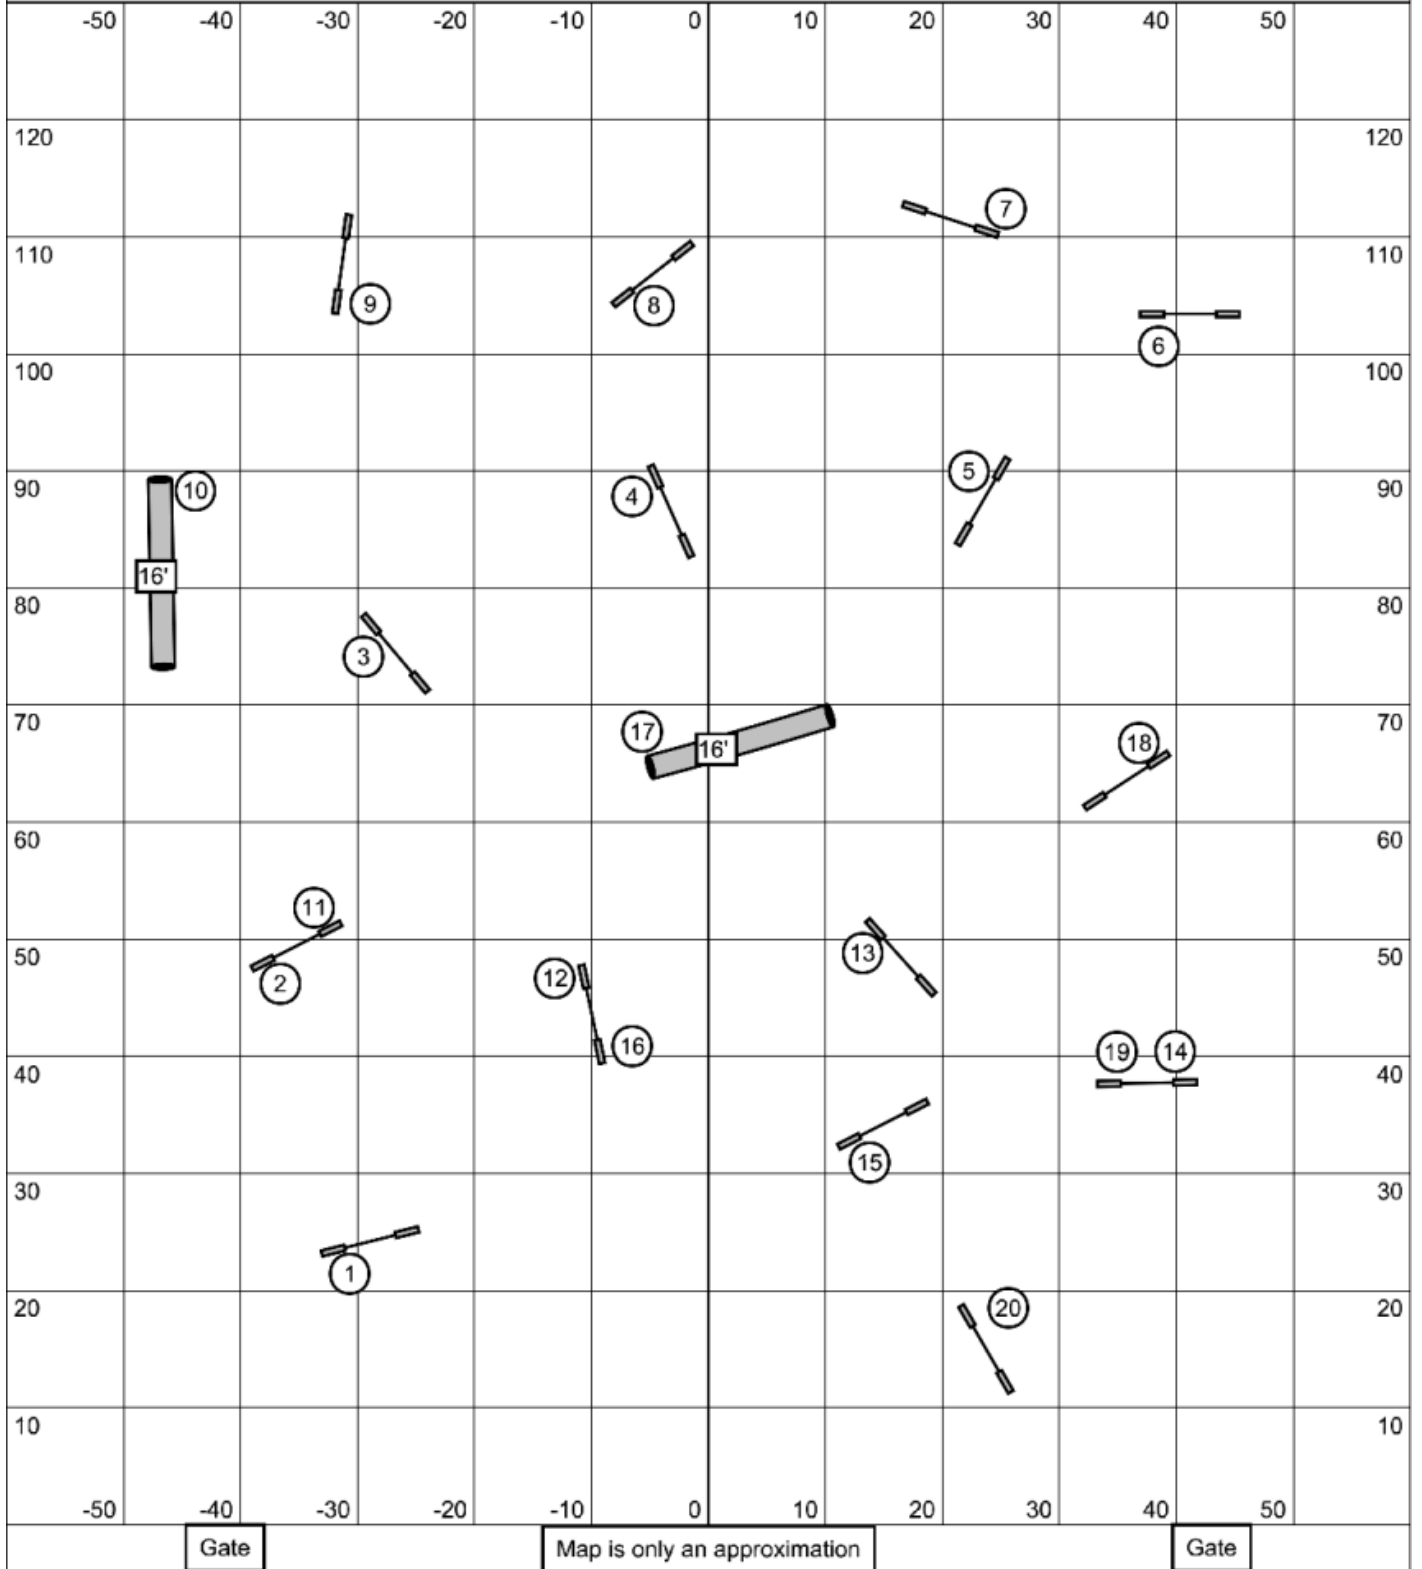

Senior and Champion Speedstakes 2  
 Dog Gone Fun UKI Festival -- May 23, 2026 -- Mike Murphy

Gate

Map is only an approximation

Gate

Senior and Champion Speedstakes 2  
 Dog Gone Fun UKI Festival -- May 23, 2026 -- Mike Murphy

Gate

Map is only an approximation

Gate

Biathlon Agility  
 Dog Gone Fun UKI Festival -- May 23, 2026 -- Mike Murphy

Gate

Map is only an approximation

Gate

Masters Series Agility  
 Dog Gone Fun UKI Festival -- May 23, 2026 -- Mike Murphy

Gate

Map is only an approximation

Gate