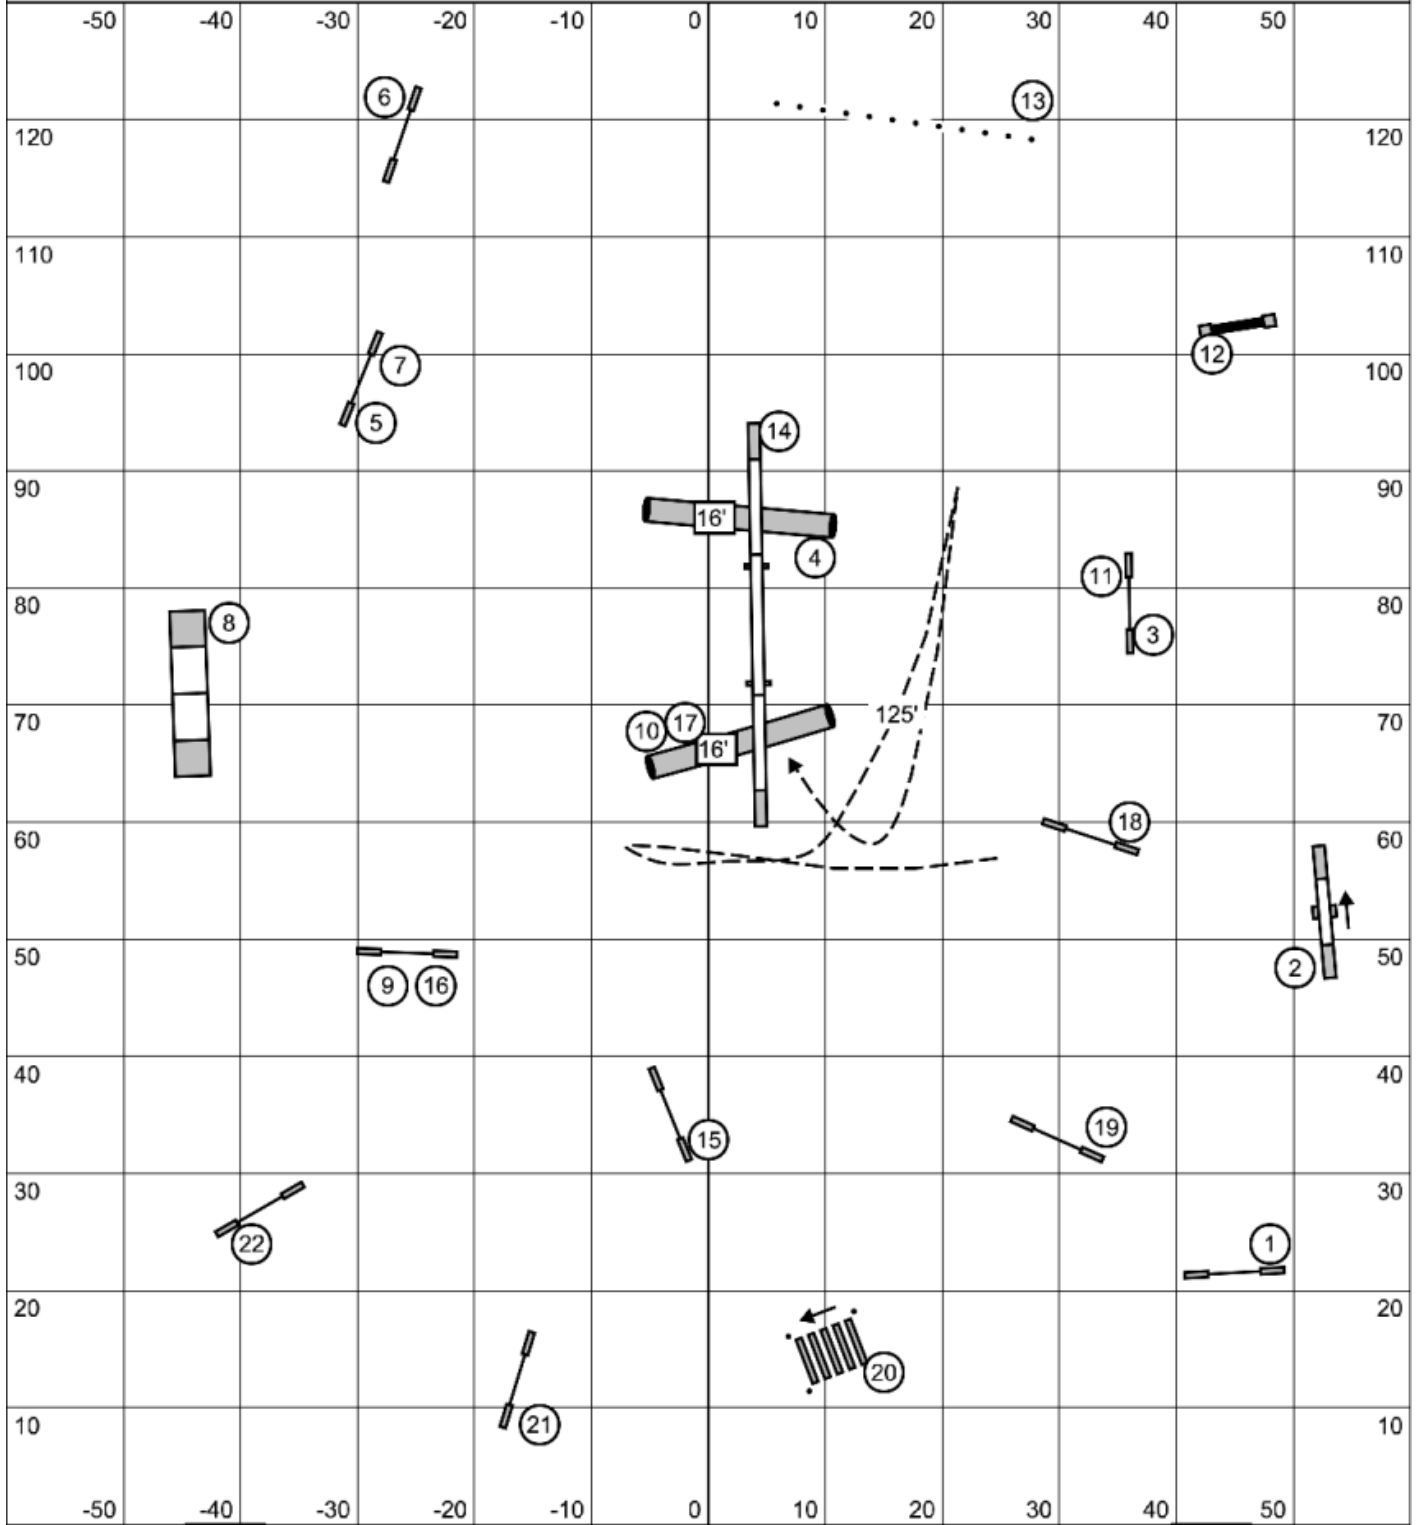

Gate

Map is only an approximation

Gate

Biathlon Agility  
 Dog Gone Fun UKI Festival -- May 23, 2026 -- Mike Murphy

Gate

Map is only an approximation

Gate

Masters Series Agility  
 Dog Gone Fun UKI Festival -- May 23, 2026 -- Mike Murphy

Gate

Map is only an approximation

Gate