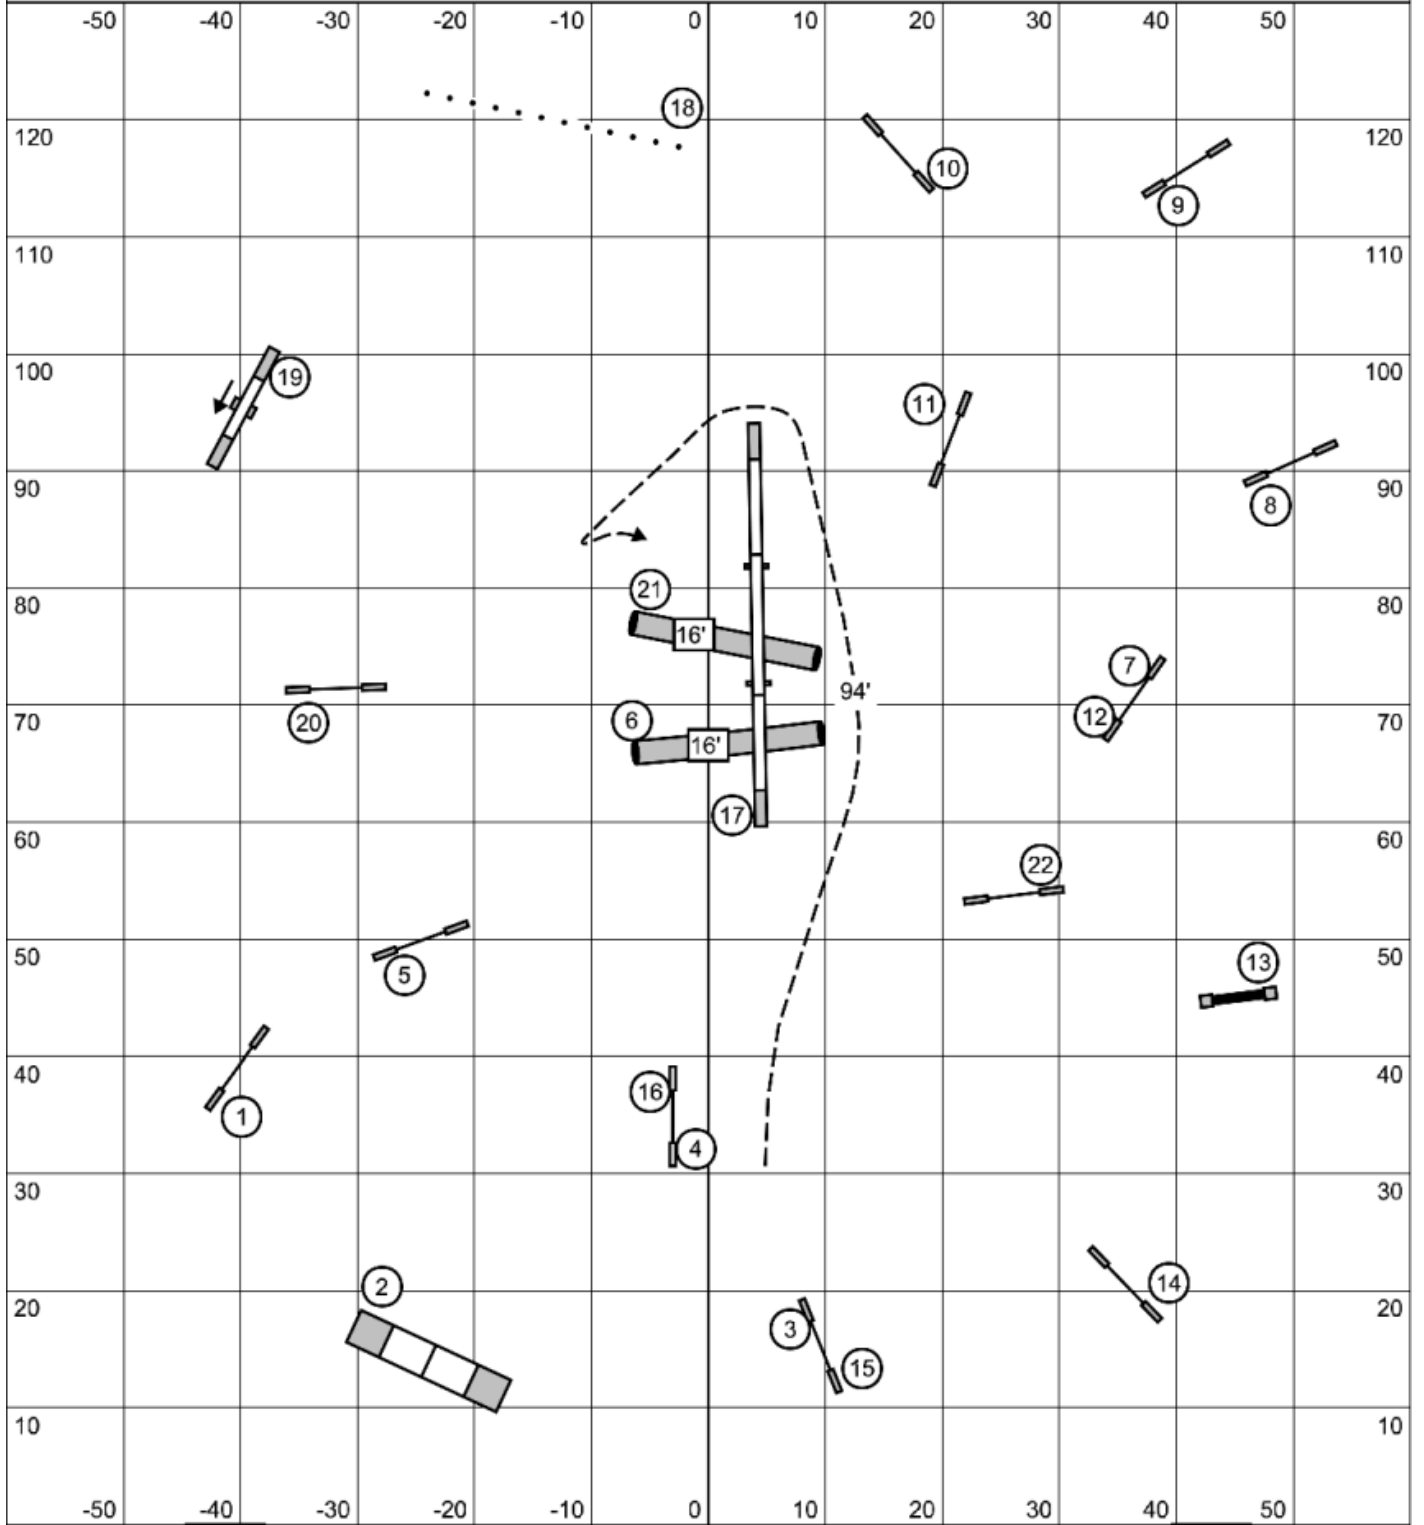

Gate

Map is only an approximation

Gate

Biathlon Agility  
 Dog Gone Fun UKI Festival -- May 23, 2026 -- Mike Murphy

Gate

Map is only an approximation

Gate

Masters Series Agility  
 Dog Gone Fun UKI Festival -- May 23, 2026 -- Mike Murphy

Gate

Map is only an approximation

Gate