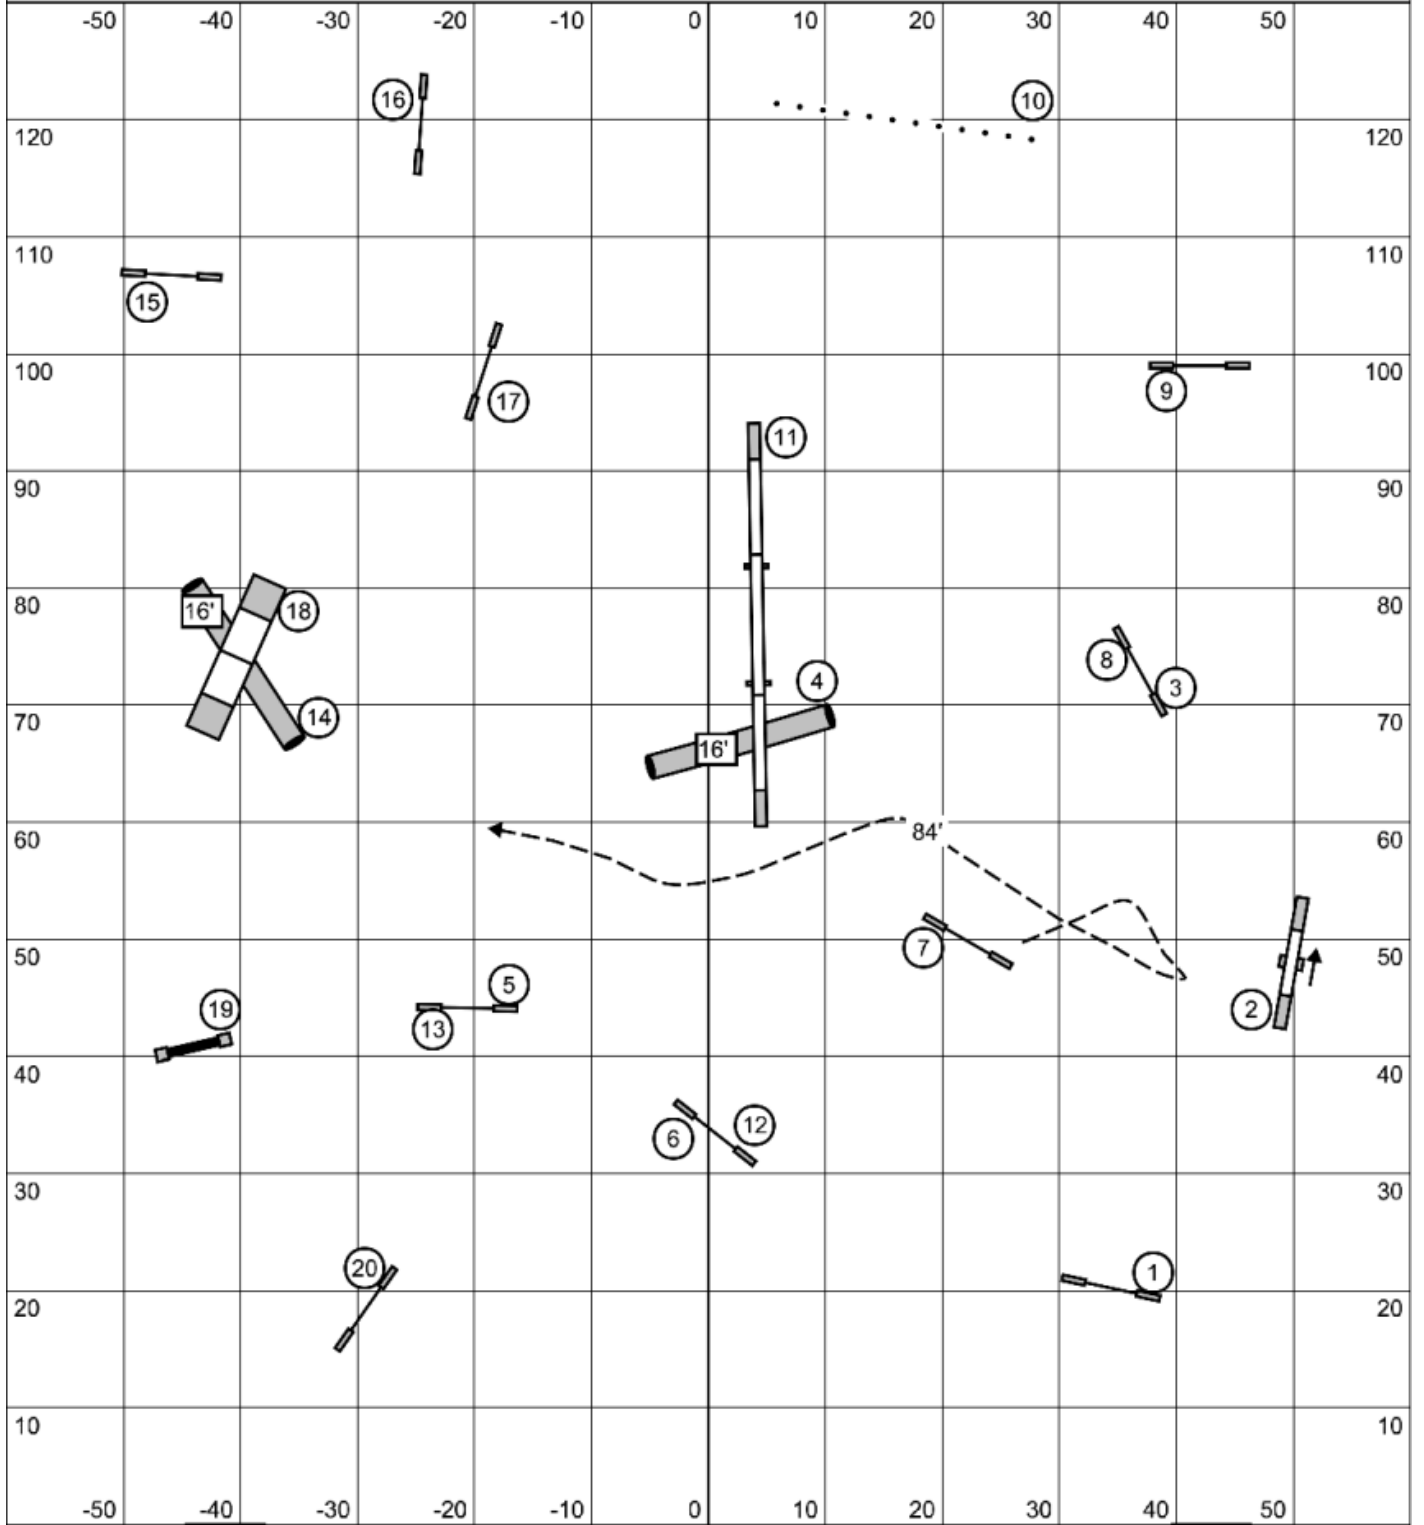

Senior and Champion Speedstakes 2  
 Dog Gone Fun UKI Festival -- May 23, 2026 -- Mike Murphy

Gate

Map is only an approximation

Gate

Senior and Champion Speedstakes 2  
 Dog Gone Fun UKI Festival -- May 23, 2026 -- Mike Murphy

Gate

Map is only an approximation

Gate

Biathlon Agility  
 Dog Gone Fun UKI Festival -- May 23, 2026 -- Mike Murphy

Gate

Map is only an approximation

Gate

Masters Series Agility  
 Dog Gone Fun UKI Festival -- May 23, 2026 -- Mike Murphy

Gate

Map is only an approximation

Gate