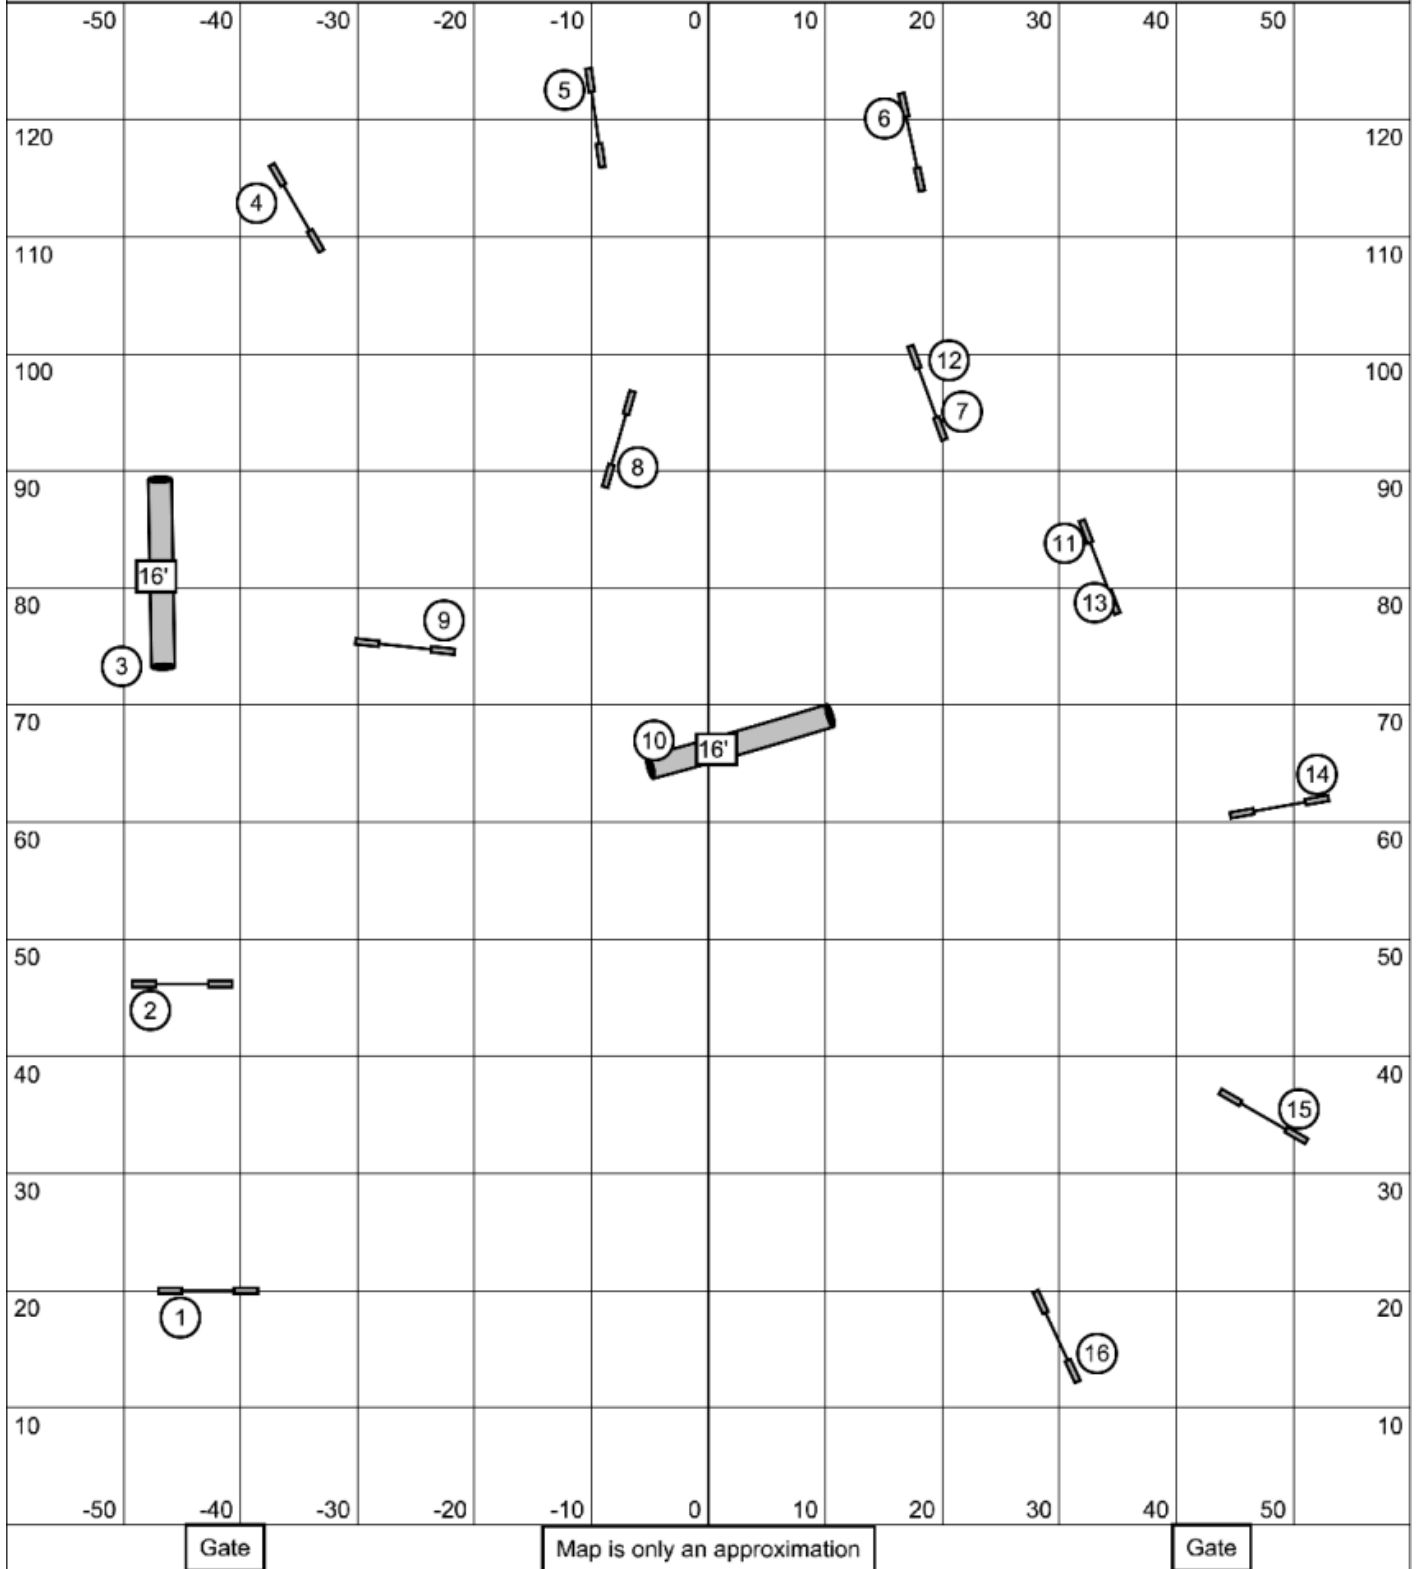

Beginner and Novice Speedstakes 1
Dog Gone Fun UKI Festival -- May 23, 2026 -- Mike Murphy