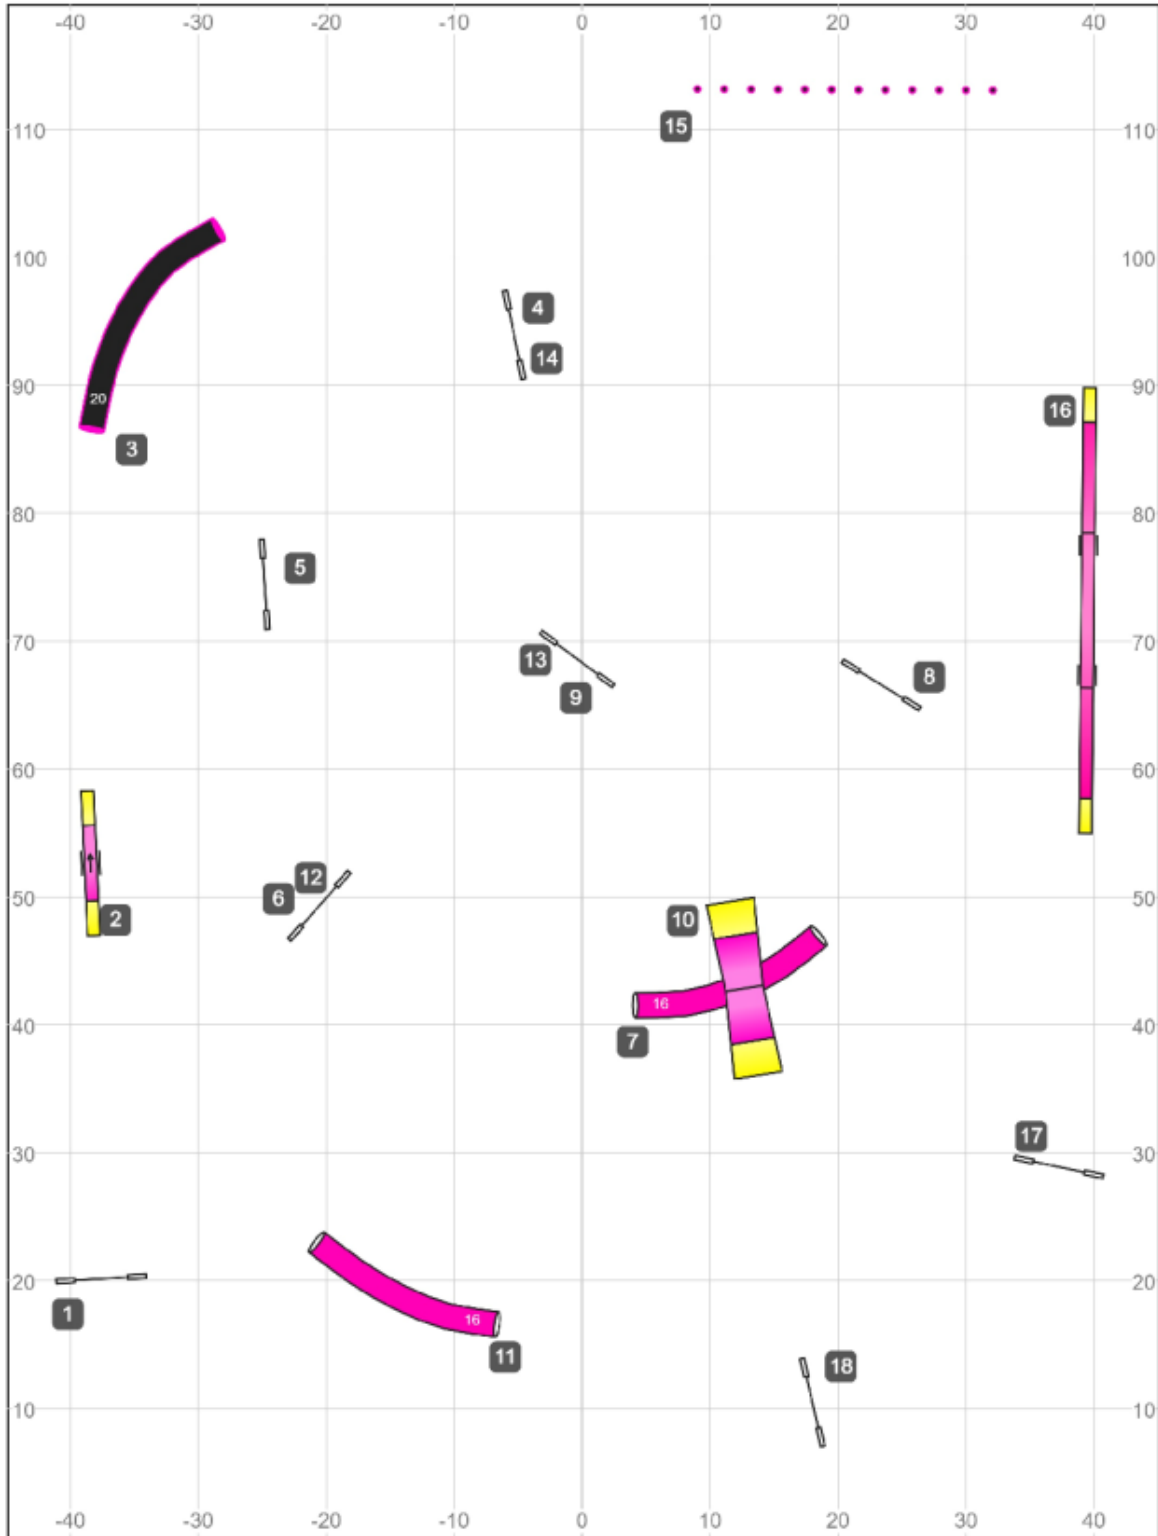

www.smarteragility.com

Bratty Paws UKI
Senior/Champion Jumping
Designed & Judged by Casey Keller
May 24, 2026
course map is an approximation

BP Sun Open Snooker

May 18, 2026 11:00 AM (EST 10:1)

20-24: 44 secs
 8-16: 45 secs
 select +1 sec

Bratty Paws UKI
 Open Snooker
 Designed & Judged by Casey Keller
 May 24, 2026
 course map is an approximation

-start/ www.smarteragility.com
 -must attempt 3 reds
 -everything is bidirectional
 in the opening
 -closing as numbered

BP Sun BN Agility

May 18, 2026 8:12 AM (V5.10.1)

Path length (ft): 552.6

www.smarteragility.com

Bratty Paws UKI
Beginner/Novice Agility
Designed & Judged by Casey Keller
May 24, 2026
course map is an approximation

BP Sun SC Agility

May 20, 2026 8:00 AM (V5.10.1)

Path length (ft): 614.8

Bratty Paws UKI
Senior/Champion Agility
Designed & Judged by Casey Keller
May 24, 2026
course map is an approximation

www.smarteragility.com