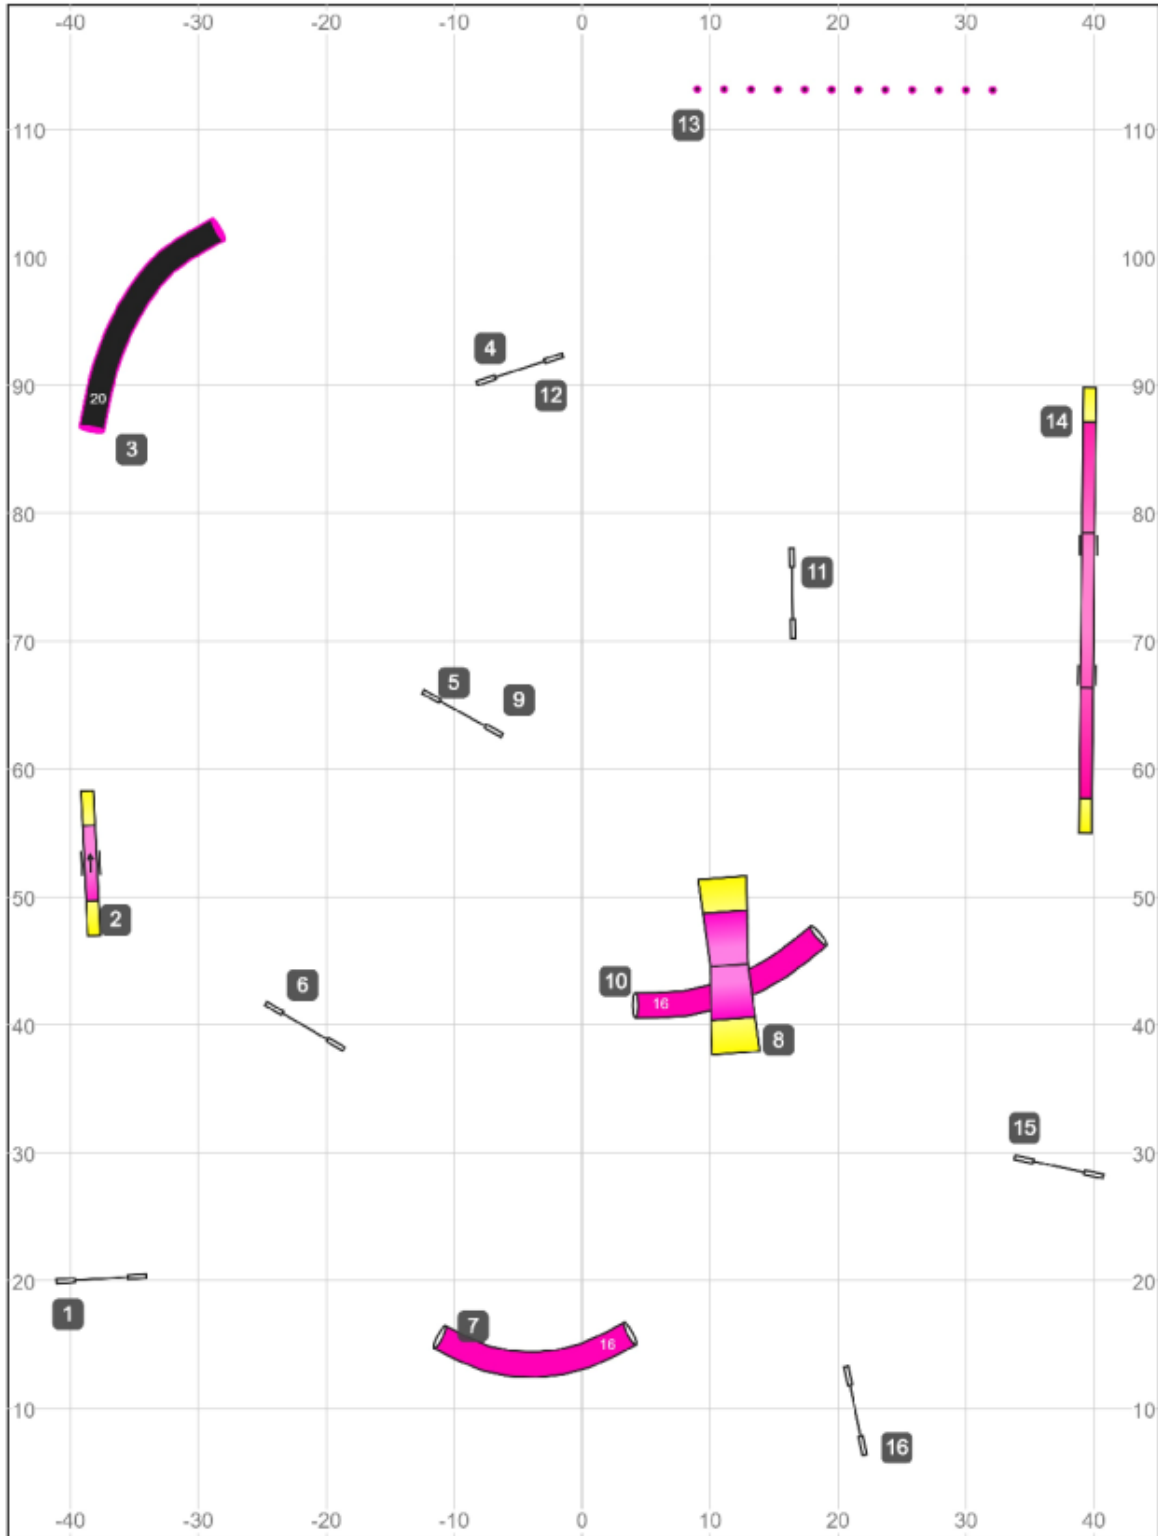

BP Sun BN Agility

May 18, 2026 8:12 AM (V5.10.1)

Path length (ft): 552.6

www.smarteragility.com

Bratty Paws UKI
Beginner/Novice Agility
Designed & Judged by Casey Keller
May 24, 2026
course map is an approximation