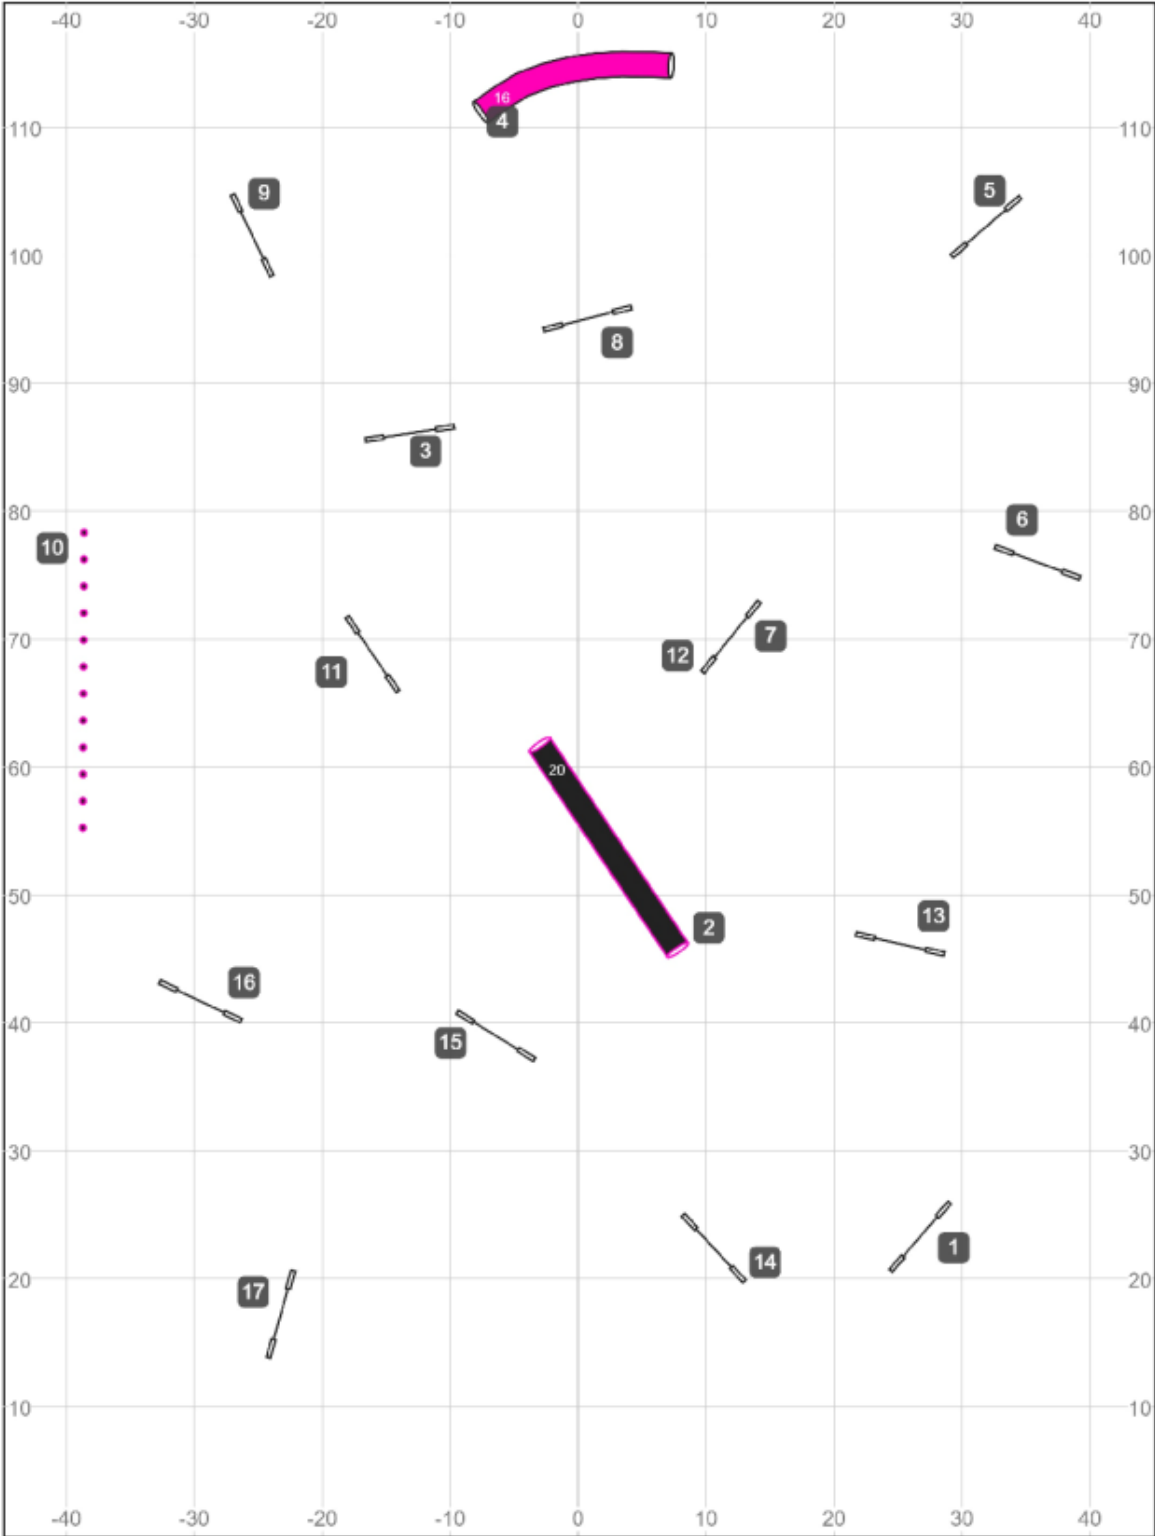

BP Sat BN SS

Path length (ft): 521.4

Bratty Paws UKI
Beginner/Novice Speedstakes
Designed & Judged by Casey Keller
May 23, 2026
course map is an approximation

www.smarteragility.com

BP Sat SC SS

Path length (ft): 517

Bratty Paws UKI
Senior/Champion Speedstakes
Designed & Judged by Casey Keller
May 23, 2026
course map is an approximation

www.smarteragility.com

BP Sat BN Jumping

Path length (ft): 508

www.smarteragility.com

Bratty Paws UKI
Beginner/Novice Jumping
Designed & Judged by Casey Keller
May 23, 2026
course map is an approximation

BP Sat SC Jumping

May 18, 2026 8:58 AM (V5.10.1)

Path length (ft): 568.9

www.smarteragility.com

www.smarteragility.com

BP Sat MS Agility

May 17, 2026 9:03 AM (V6.10.1)

Path length (ft): 620.9

Bratty Paws UKI
Master's Series Agility
Designed & Judged by Casey Keller
May 23, 2026
course map is an approximation