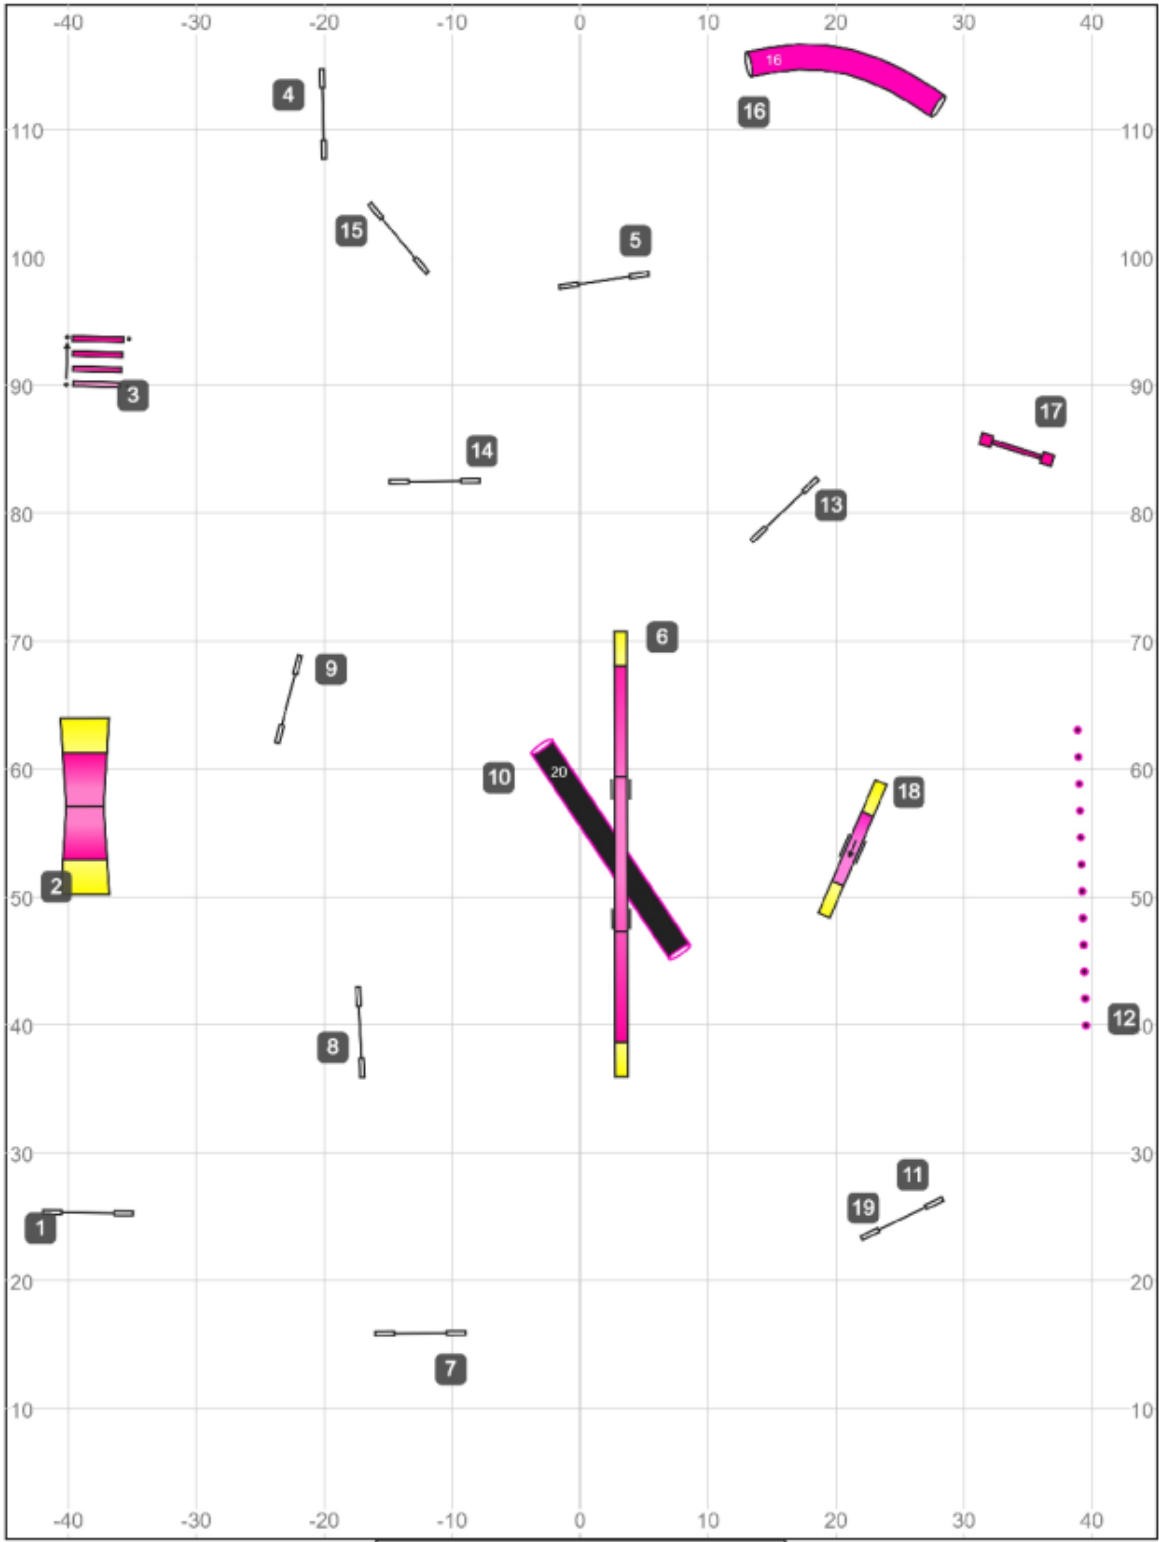

www.smarteragility.com

BP Sat MS Agility

May 17, 2026 9:03 AM (V6.10.1)

Path length (ft): 620.9

Bratty Paws UKI
Master's Series Agility
Designed & Judged by Casey Keller
May 23, 2026
course map is an approximation

www.smarteragility.com

BP Sat BN Agility

May 20, 2026 7:57 AM (V5.10.1)

Path length (ft): 590.3

www.smarteragility.com

Bratty Paws UKI
Beginner/Novice Agility
Designed & Judged by Casey Keller
May 23, 2026
course map is an approximation

BP Sat SC Agility

May 20, 2026 7:59 AM (V5.10.1)

Path length (ft): 624.4

www.smarteragility.com

Bratty Paws UKI
Senior/Champion Agility
Designed & Judged by Casey Keller
May 23, 2026
course map is an approximation