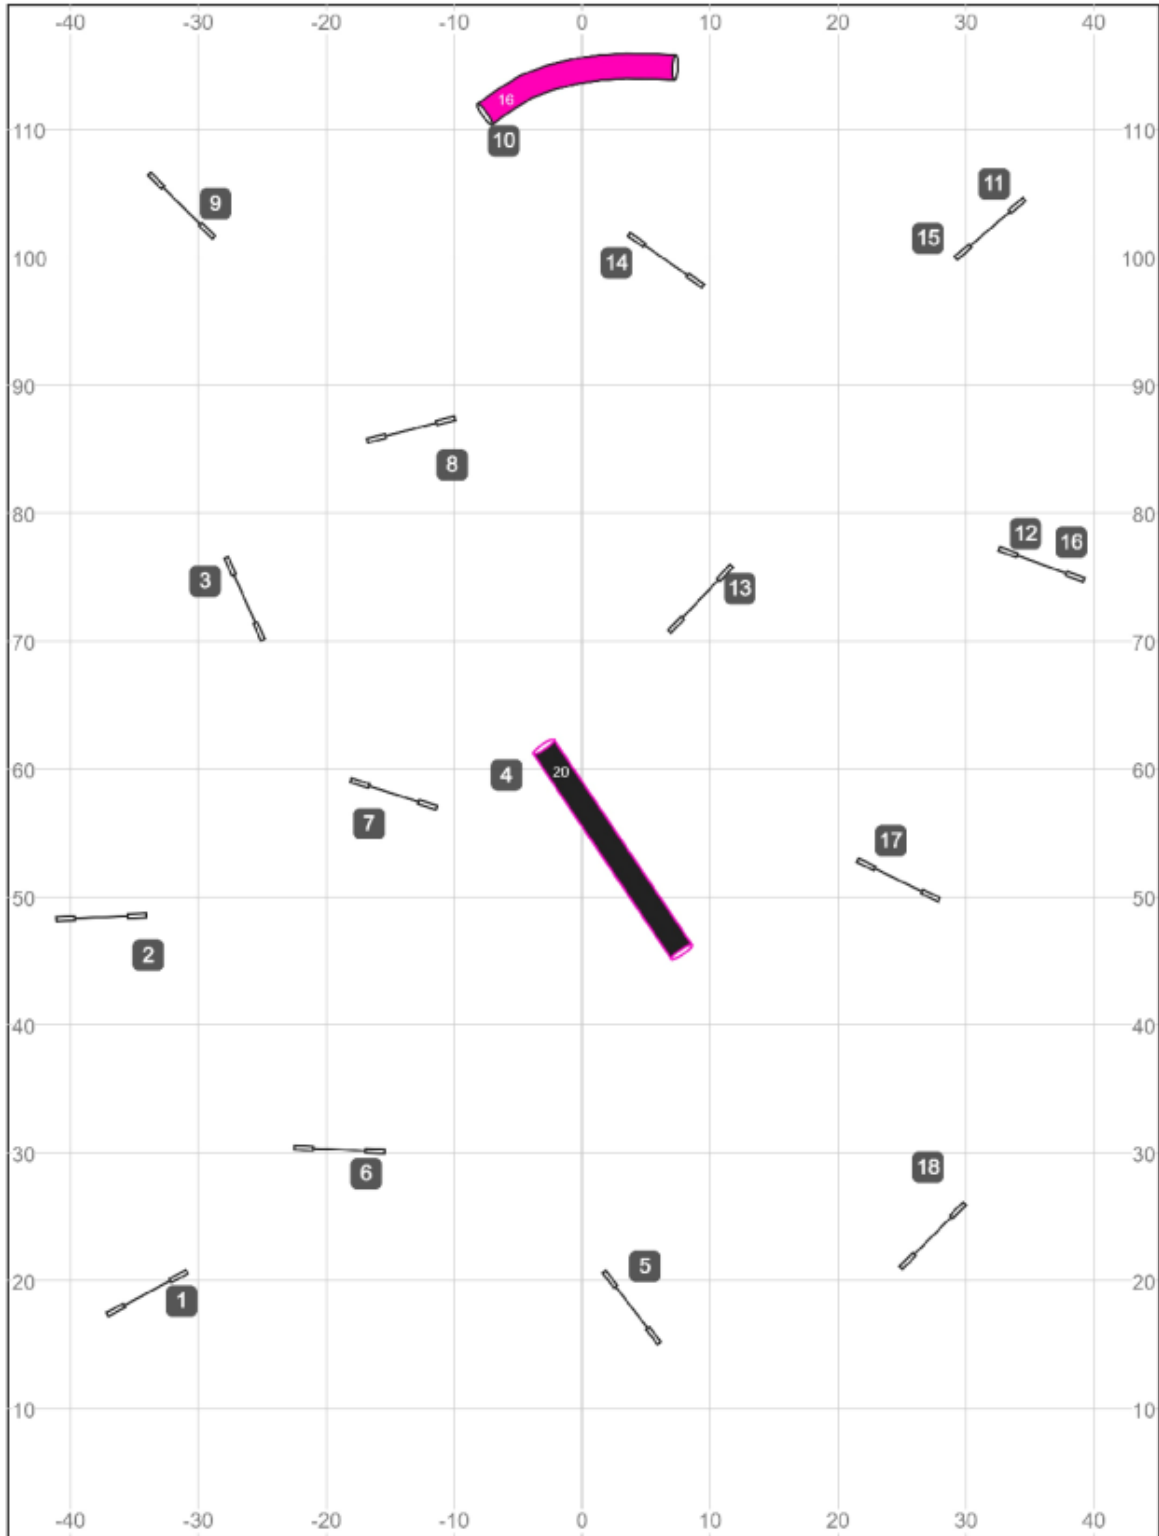

BP Sat BN SS

Path length (ft): 521.4

Bratty Paws UKI
Beginner/Novice Speedstakes
Designed & Judged by Casey Keller
May 23, 2026
course map is an approximation

www.smarteragility.com

BP Sat SC SS

Path length (ft): 517

Bratty Paws UKI
Senior/Champion Speedstakes
Designed & Judged by Casey Keller
May 23, 2026
course map is an approximation

www.smarteragility.com

BP Sat BN Jumping

Path length (ft): 508

www.smarteragility.com

Bratty Paws UKI
Beginner/Novice Jumping
Designed & Judged by Casey Keller
May 23, 2026
course map is an approximation

BP Sat SC Jumping

May 18, 2026 8:58 AM (V5.10.1)

Path length (ft): 568.9

www.smarteragility.com