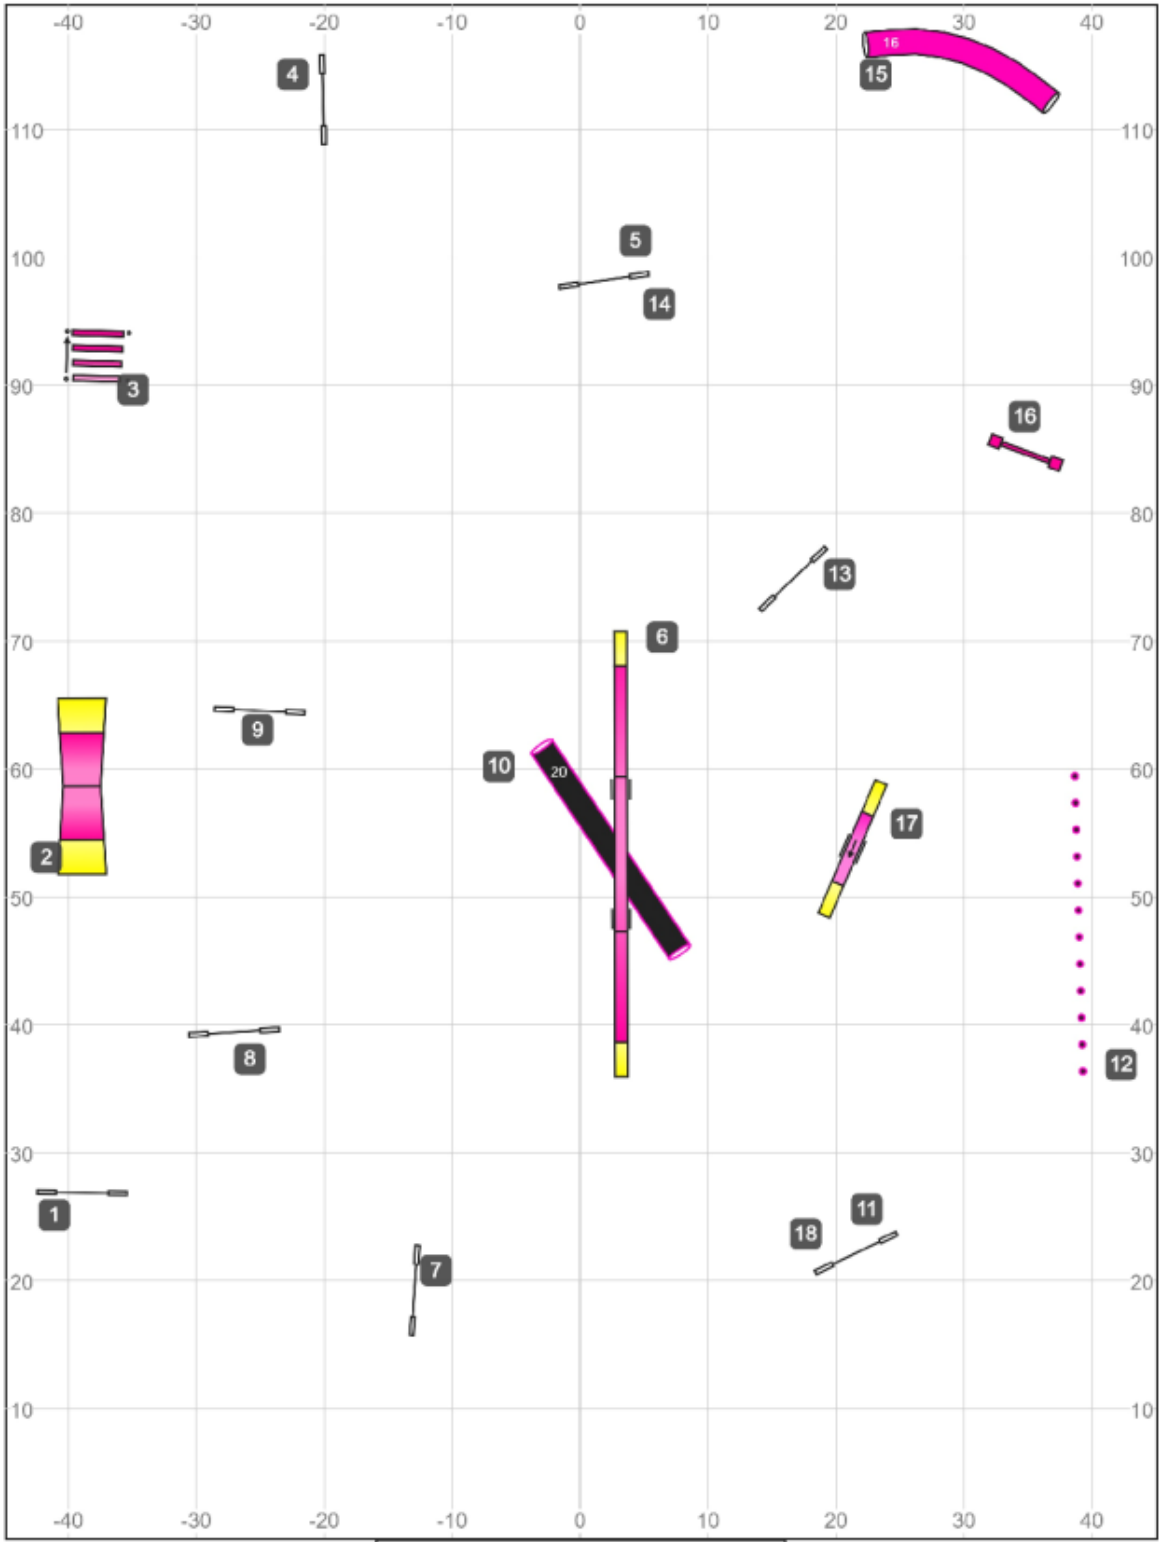

Bratty Paws UKI
Senior/Champion Jumping
Designed & Judged by Casey Keller
May 23, 2026
course map is an approximation

BP Sat MS Jumping

Path length (ft): 571.5

Bratty Paws UKI
Master's Series Jumping
Designed & Judged by Casey Keller
May 23, 2026
course map is an approximation

www.smarteragility.com

BP Sat MS Agility

May 17, 2026 9:03 AM (V6.10.1)

Path length (ft): 620.9

Bratty Paws UKI
Master's Series Agility
Designed & Judged by Casey Keller
May 23, 2026
course map is an approximation

www.smarteragility.com

BP Sat BN Agility

May 20, 2026 7:57 AM (V5.10.1)

Path length (ft): 590.3

www.smarteragility.com

Bratty Paws UKI
Beginner/Novice Agility
Designed & Judged by Casey Keller
May 23, 2026
course map is an approximation

BP Sat SC Agility

May 20, 2026 7:59 AM (V5.10.1)

Path length (ft): 624.4

www.smarteragility.com

Bratty Paws UKI
Senior/Champion Agility
Designed & Judged by Casey Keller
May 23, 2026
course map is an approximation