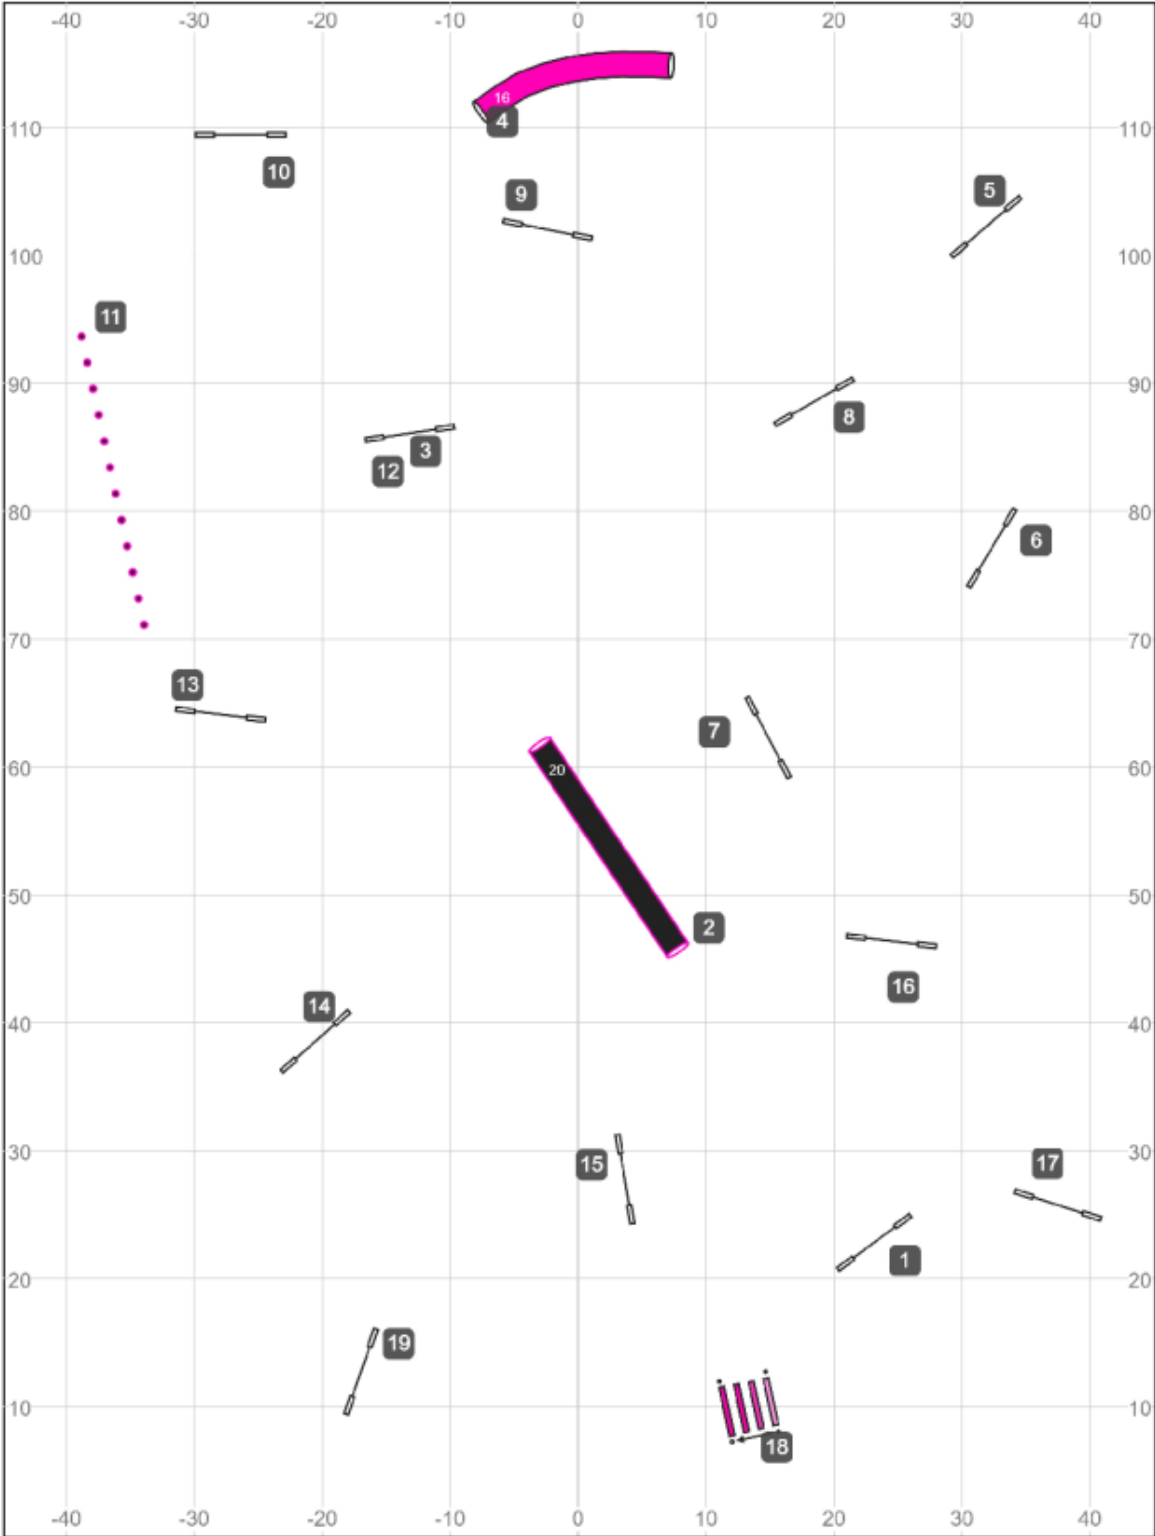

BP Sat BN SS

Path length (ft): 521.4

Bratty Paws UKI
Beginner/Novice Speedstakes
Designed & Judged by Casey Keller
May 23, 2026
course map is an approximation

www.smarteragility.com

BP Sat SC SS

Path length (ft): 517

Bratty Paws UKI
Senior/Champion Speedstakes
Designed & Judged by Casey Keller
May 23, 2026
course map is an approximation

www.smarteragility.com

BP Sat BN Jumping

Path length (ft): 508

www.smarteragility.com

Bratty Paws UKI
Beginner/Novice Jumping
Designed & Judged by Casey Keller
May 23, 2026
course map is an approximation

BP Sat SC Jumping

May 18, 2026 8:58 AM (V5.10.1)

Path length (ft): 568.9

www.smarteragility.com