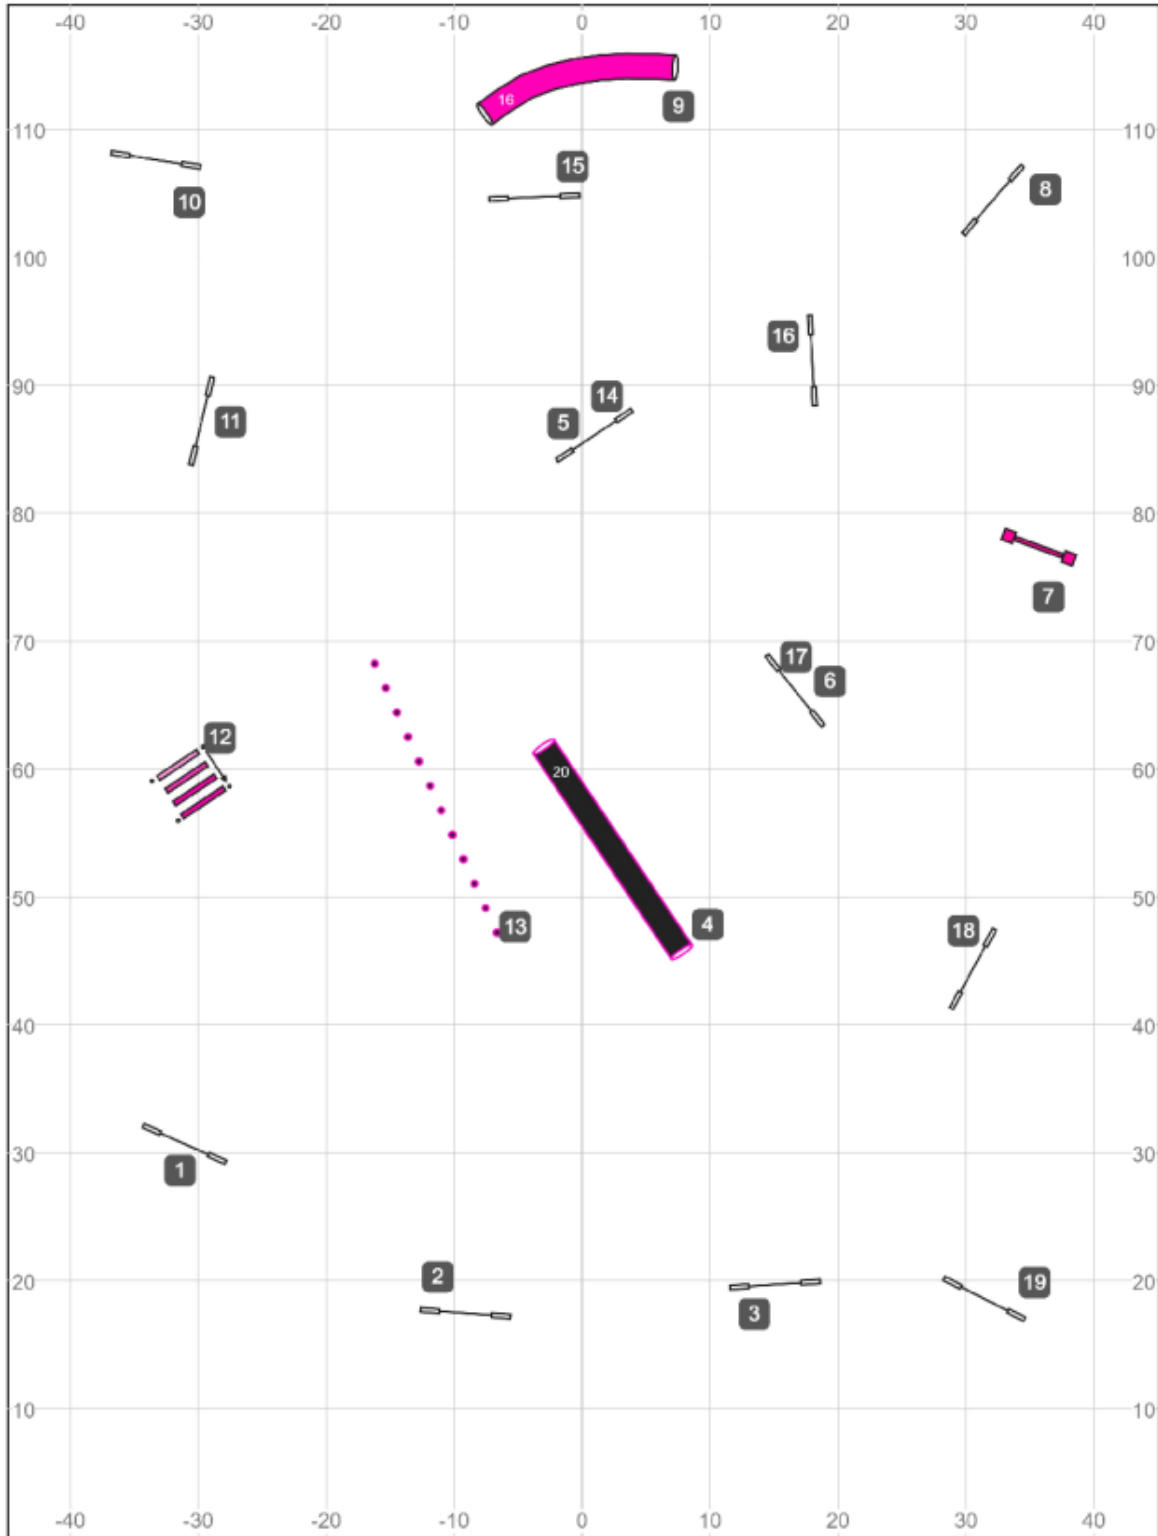

BP Sat BN SS

Path length (ft): 521.4

Bratty Paws UKI
Beginner/Novice Speedstakes
Designed & Judged by Casey Keller
May 23, 2026
course map is an approximation

www.smarteragility.com

BP Sat SC SS

Path length (ft): 517

Bratty Paws UKI
Senior/Champion Speedstakes
Designed & Judged by Casey Keller
May 23, 2026
course map is an approximation

www.smarteragility.com

BP Sat BN Jumping

Path length (ft): 508

www.smarteragility.com

Bratty Paws UKI
Beginner/Novice Jumping
Designed & Judged by Casey Keller
May 23, 2026
course map is an approximation

BP Sat SC Jumping

May 18, 2026 8:58 AM (V5.10.1)

Path length (ft): 568.9

www.smarteragility.com

Bratty Paws UKI
Senior/Champion Jumping
Designed & Judged by Casey Keller
May 23, 2026
course map is an approximation

BP Sat MS Jumping

Path length (ft): 571.5

Bratty Paws UKI
Master's Series Jumping
Designed & Judged by Casey Keller
May 23, 2026
course map is an approximation