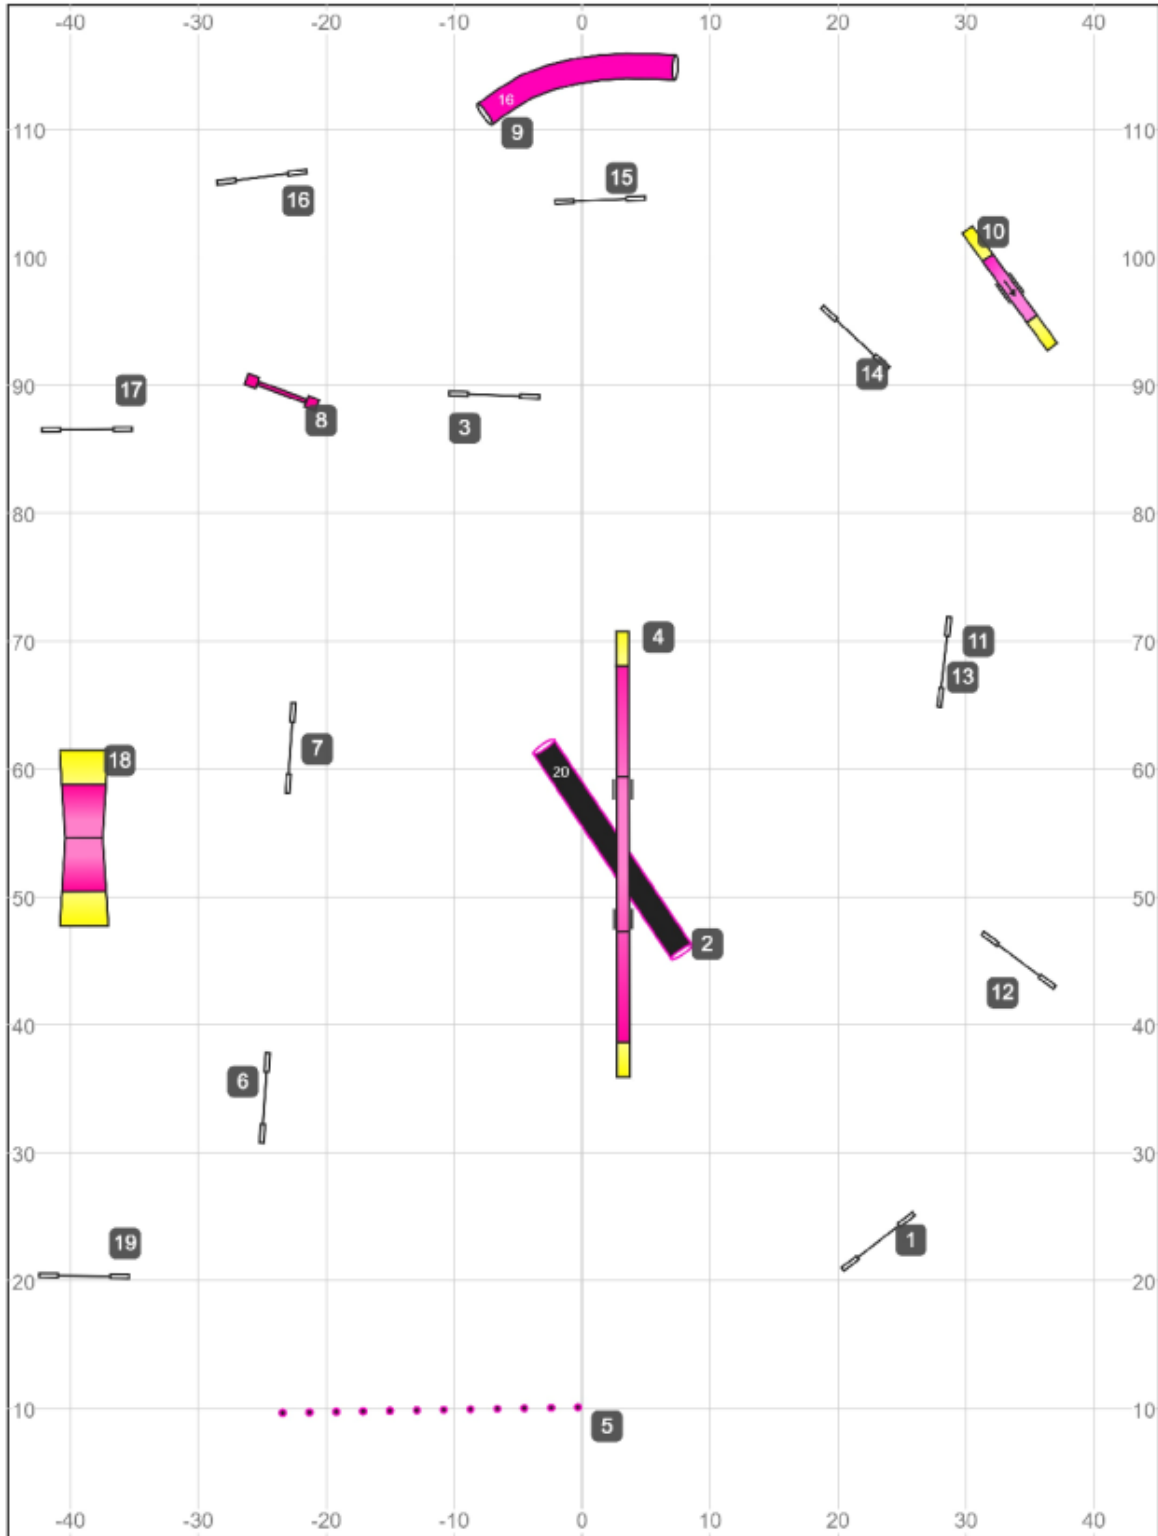

Bratty Paws UKI
Beginner/Novice Jumping
Designed & Judged by Casey Keller
May 23, 2026
course map is an approximation

BP Sat SC Jumping

May 18, 2026 8:58 AM (V5.10.1)

Path length (ft): 568.9

www.smarteragility.com

Bratty Paws UKI
Senior/Champion Jumping
Designed & Judged by Casey Keller
May 23, 2026
course map is an approximation

BP Sat MS Jumping

Path length (ft): 571.5

Bratty Paws UKI
Master's Series Jumping
Designed & Judged by Casey Keller
May 23, 2026
course map is an approximation

www.smarteragility.com

BP Sat MS Agility

May 17, 2026 9:03 AM (V6.10.1)

Path length (ft): 620.9

Bratty Paws UKI
Master's Series Agility
Designed & Judged by Casey Keller
May 23, 2026
course map is an approximation

www.smarteragility.com

BP Sat BN Agility

May 20, 2026 7:57 AM (V5.10.1)

Path length (ft): 590.3

www.smarteragility.com

Bratty Paws UKI
Beginner/Novice Agility
Designed & Judged by Casey Keller
May 23, 2026
course map is an approximation