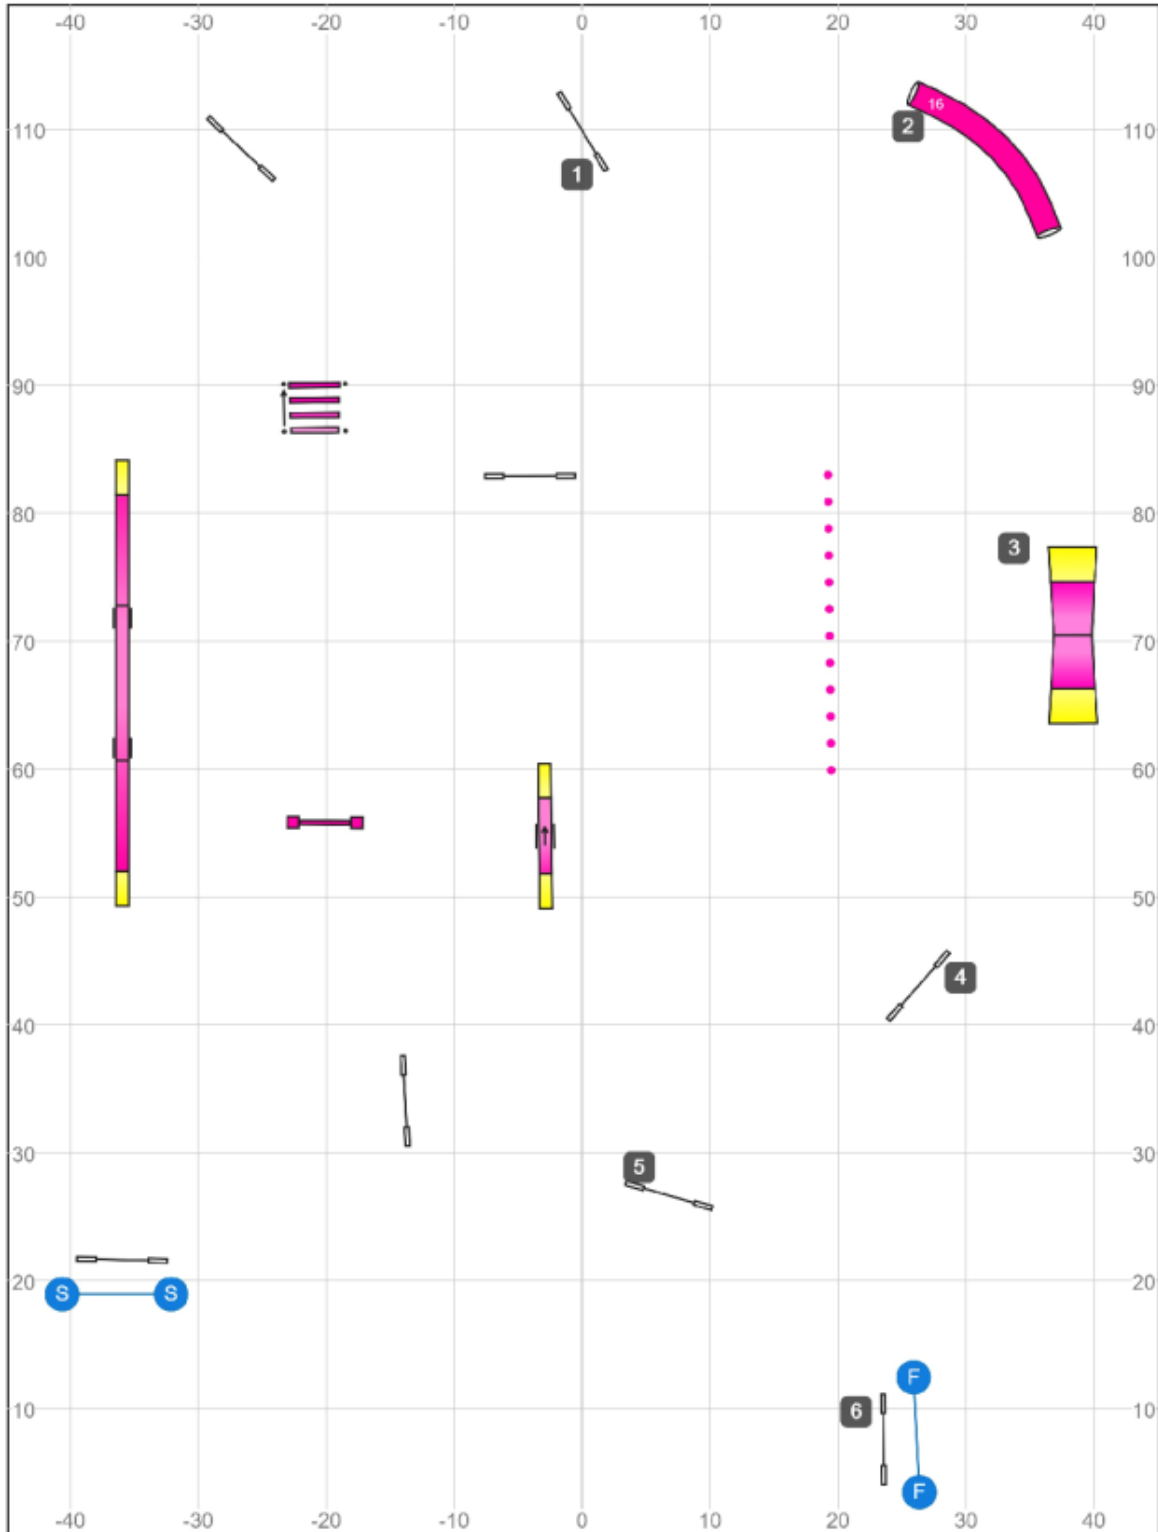

BP Fri Open Gamblers

May 17, 2026 @ 10 AM (V6.10.1)

Opening: 25 secs
 -start and finish live always
 -no more than 2 consecutive gamble obstacles
 -back to back obstacles OK

Bratty Paws UKI
 Open Gamblers
 Designed & Judged by Casey Keller
 May 22, 2026
 course map is an approximation

10 pt gamble: 1 sec
 15 pt gamble: 1-6 layering weaves
 8-12": 17 secs
 16": 16 secs
 20-24": 15 secs
 select +1 sec

www.smarteragility.com

BP Fri BN Agility

May 16, 2026 1:57 AM (V5.10.1)

Path length (ft): 536.6

www.smarteragility.com

Bratty Paws UKI
Beginner/Novice Agility
Designed & Judged by Casey Keller
May 22, 2026
course map is an approximation

BP Fri SC Agility

May 16, 2026 4:03 PM (V5.10.1)

Path length (ft): 597.8

www.smarteragility.com

BP Fri SC SS

Path length (ft): 485.1

Bratty Paws UKI
Senior/Champion Speedstakes
Designed & Judged by Casey Keller
May 22, 2026
course map is an approximation

www.smarteragility.com