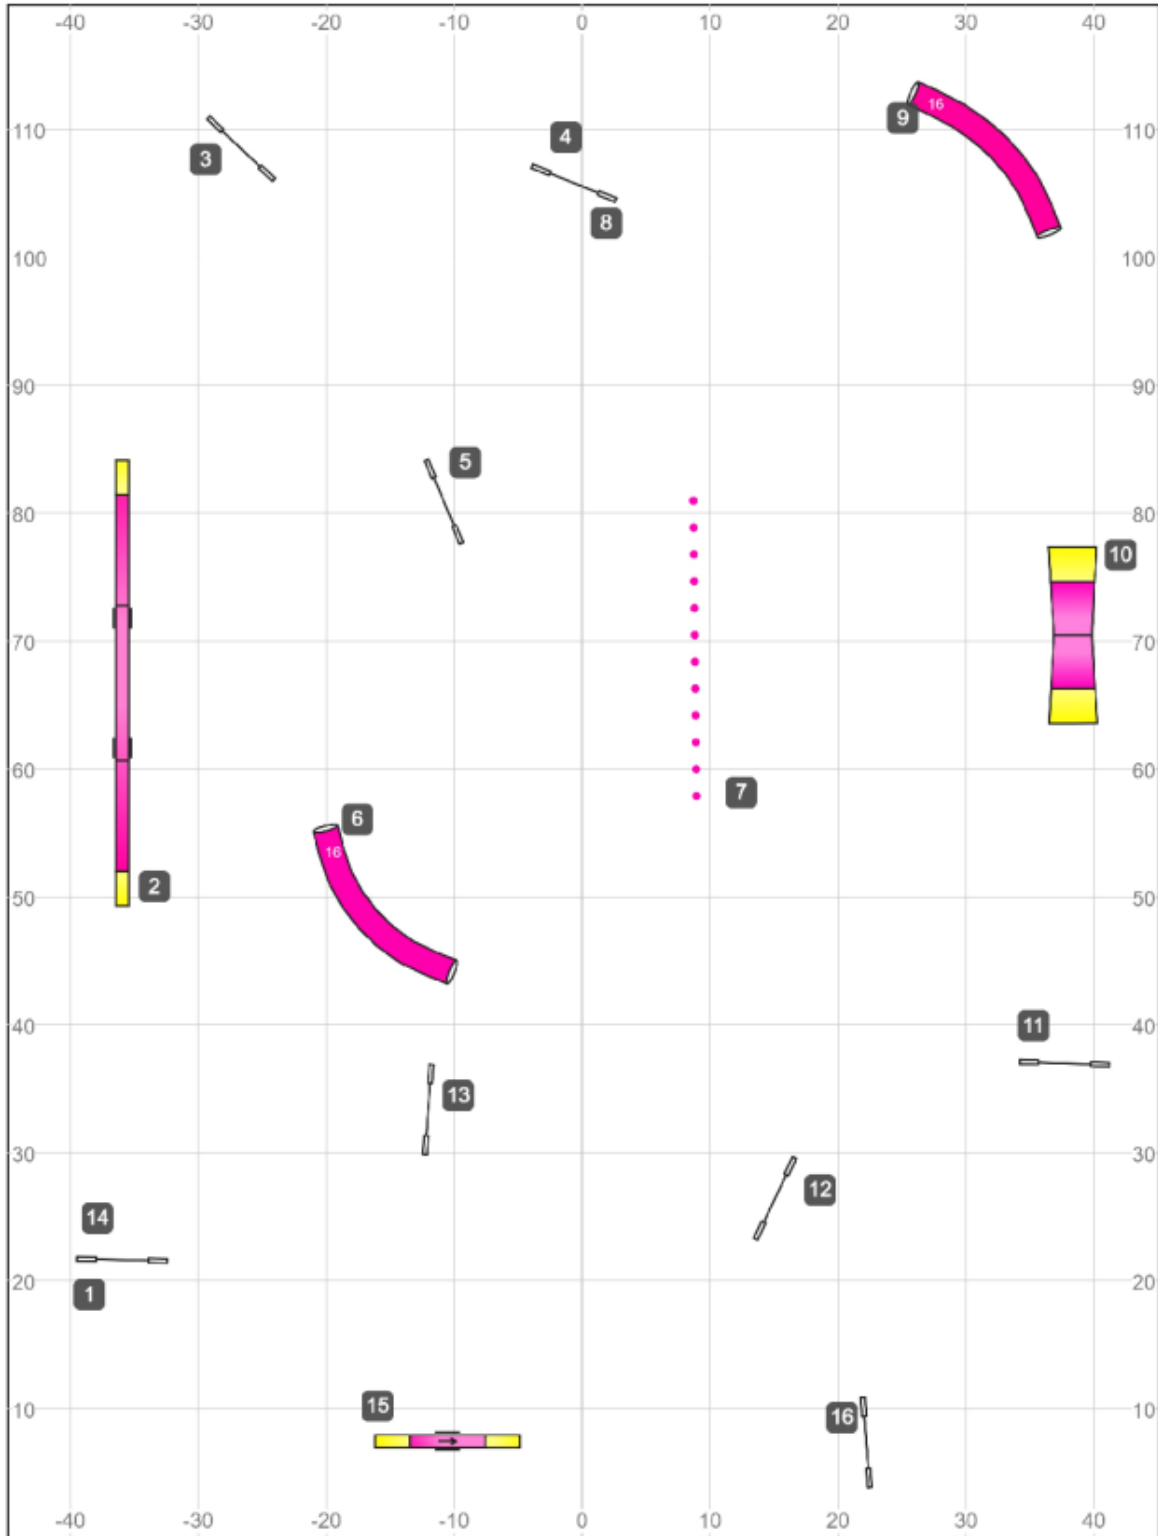

BP Fri Open Gamblers

May 17, 2026 @ 10 AM (V6.10.1)

Opening: 25 secs
 -start and finish live always
 -no more than 2 consecutive gamble obstacles
 -back to back obstacles OK

Bratty Paws UKI
 Open Gamblers
 Designed & Judged by Casey Keller
 May 22, 2026
 course map is an approximation

10 pt gamble: 1 sec
 15 pt gamble: 1-6 layering weaves
 8-12": 17 secs
 16": 16 secs
 20-24": 15 secs
 select +1 sec

www.smarteragility.com

BP Fri BN Agility

May 16, 2026 1:57 AM (V5.10.1)

Path length (ft): 536.6

www.smarteragility.com

Bratty Paws UKI
Beginner/Novice Agility
Designed & Judged by Casey Keller
May 22, 2026
course map is an approximation

BP Fri SC Agility

May 16, 2026 4:03 PM (V5.10.1)

Path length (ft): 597.8

www.smarteragility.com

BP Fri SC SS

Path length (ft): 485.1

Bratty Paws UKI
Senior/Champion Speedstakes
Designed & Judged by Casey Keller
May 22, 2026
course map is an approximation

www.smarteragility.com