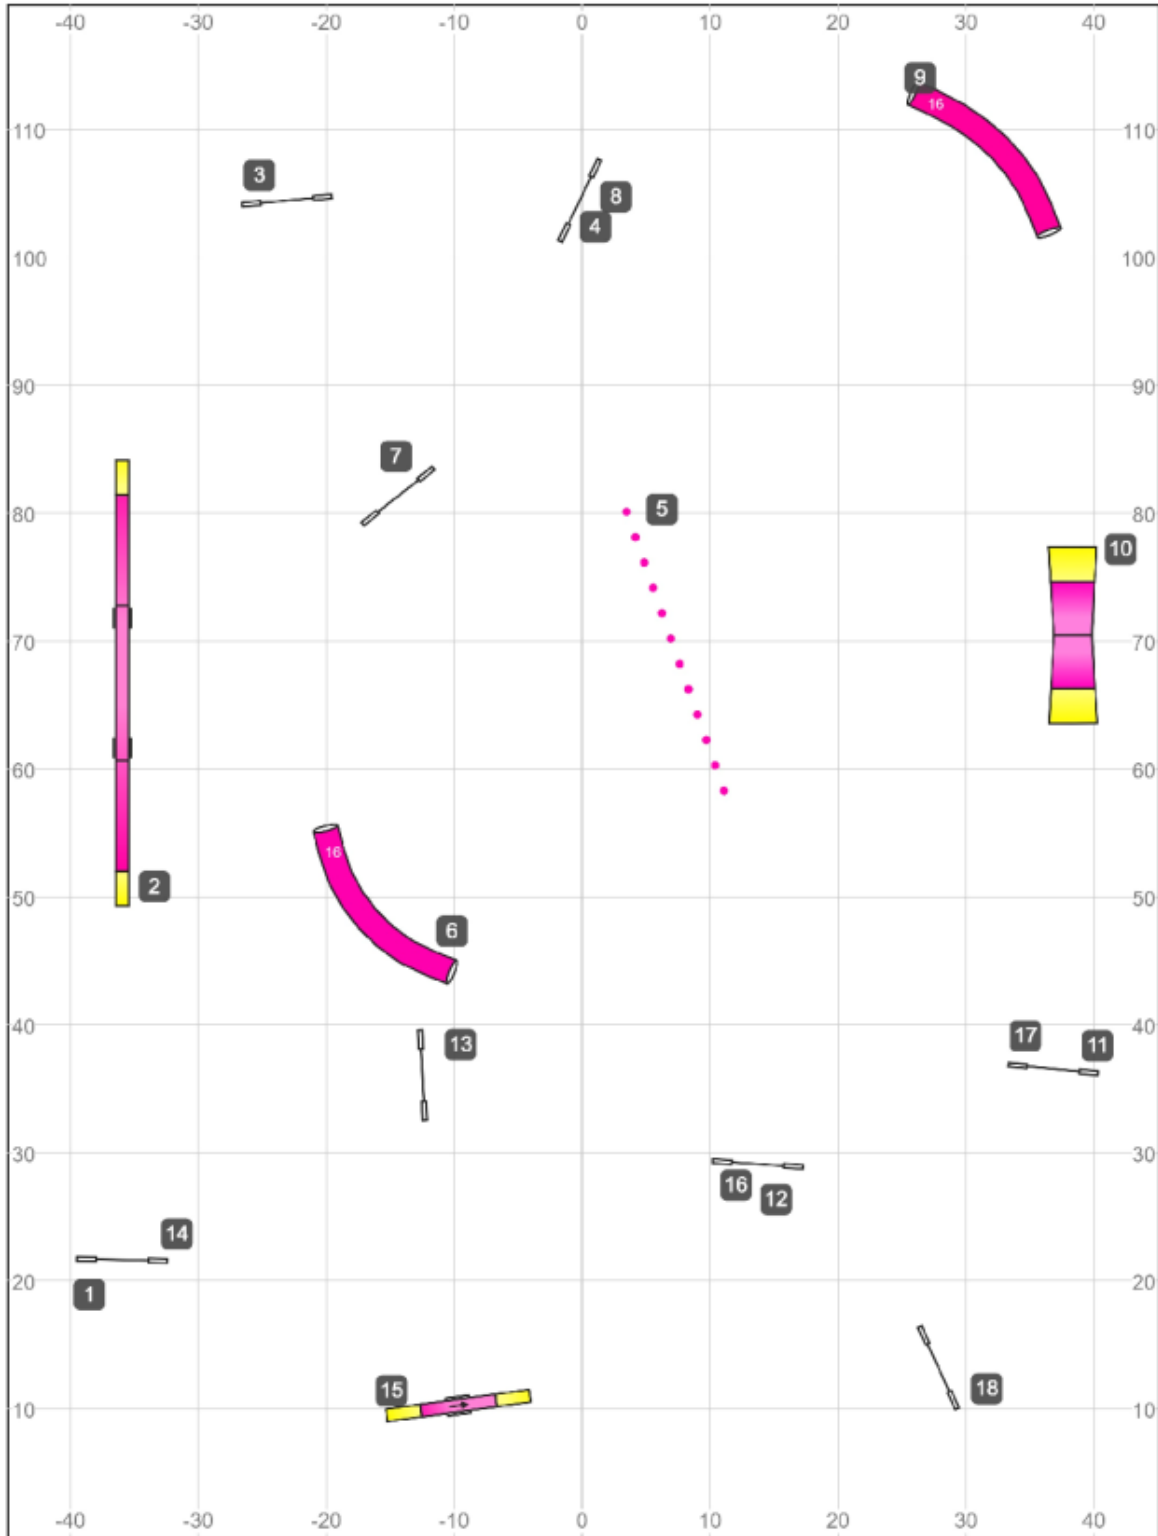

BP Fri Open Gamblers

May 17, 2026 @ 10 AM (V6.10.1)

Opening: 25 secs
 -start and finish live always
 -no more than 2 consecutive gamble obstacles
 -back to back obstacles OK

Bratty Paws UKI
 Open Gamblers
 Designed & Judged by Casey Keller
 May 22, 2026
 course map is an approximation

10 pt gamble: 1 sec
 15 pt gamble: 1-6 layering weaves
 8-12": 17 secs
 16": 16 secs
 20-24": 15 secs
 select +1 sec

www.smarteragility.com

BP Fri BN Agility

May 16, 2026 1:57 AM (V5.10.1)

Path length (ft): 536.6

www.smarteragility.com

Bratty Paws UKI
Beginner/Novice Agility
Designed & Judged by Casey Keller
May 22, 2026
course map is an approximation

BP Fri SC Agility

May 16, 2026 4:03 PM (V5.10.1)

Path length (ft): 597.8

Bratty Paws UKI
Senior/Champion Agility
Designed & Judged by Casey Keller
May 22, 2026
course map is an approximation

www.smarteragility.com

BP Fri BN Jumping

May 16, 2026 4:40 PM (V5.10.1)

Path length (ft): 496.6