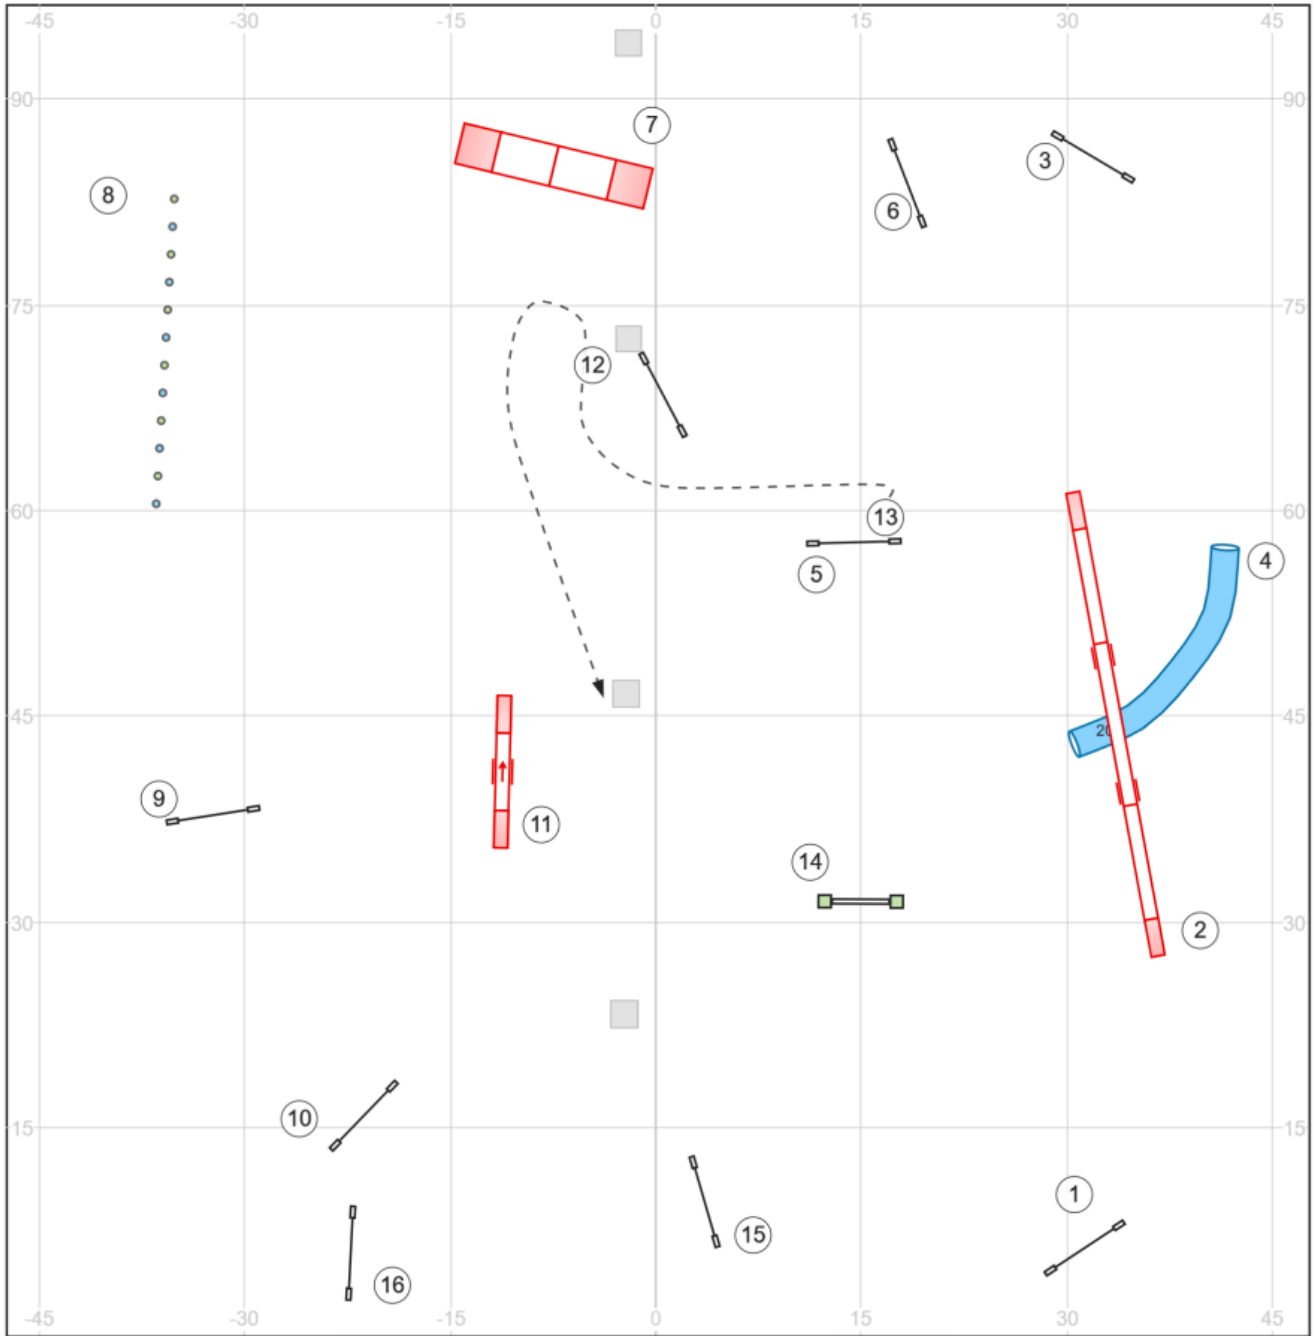

08 High Octane Agility 19 May 2026 Kelly ElyAgility Beg/Nov

Map is an approximation only

Enter/exit

Enter/exit

www.smarteragility.com

© Shore Paws NJ