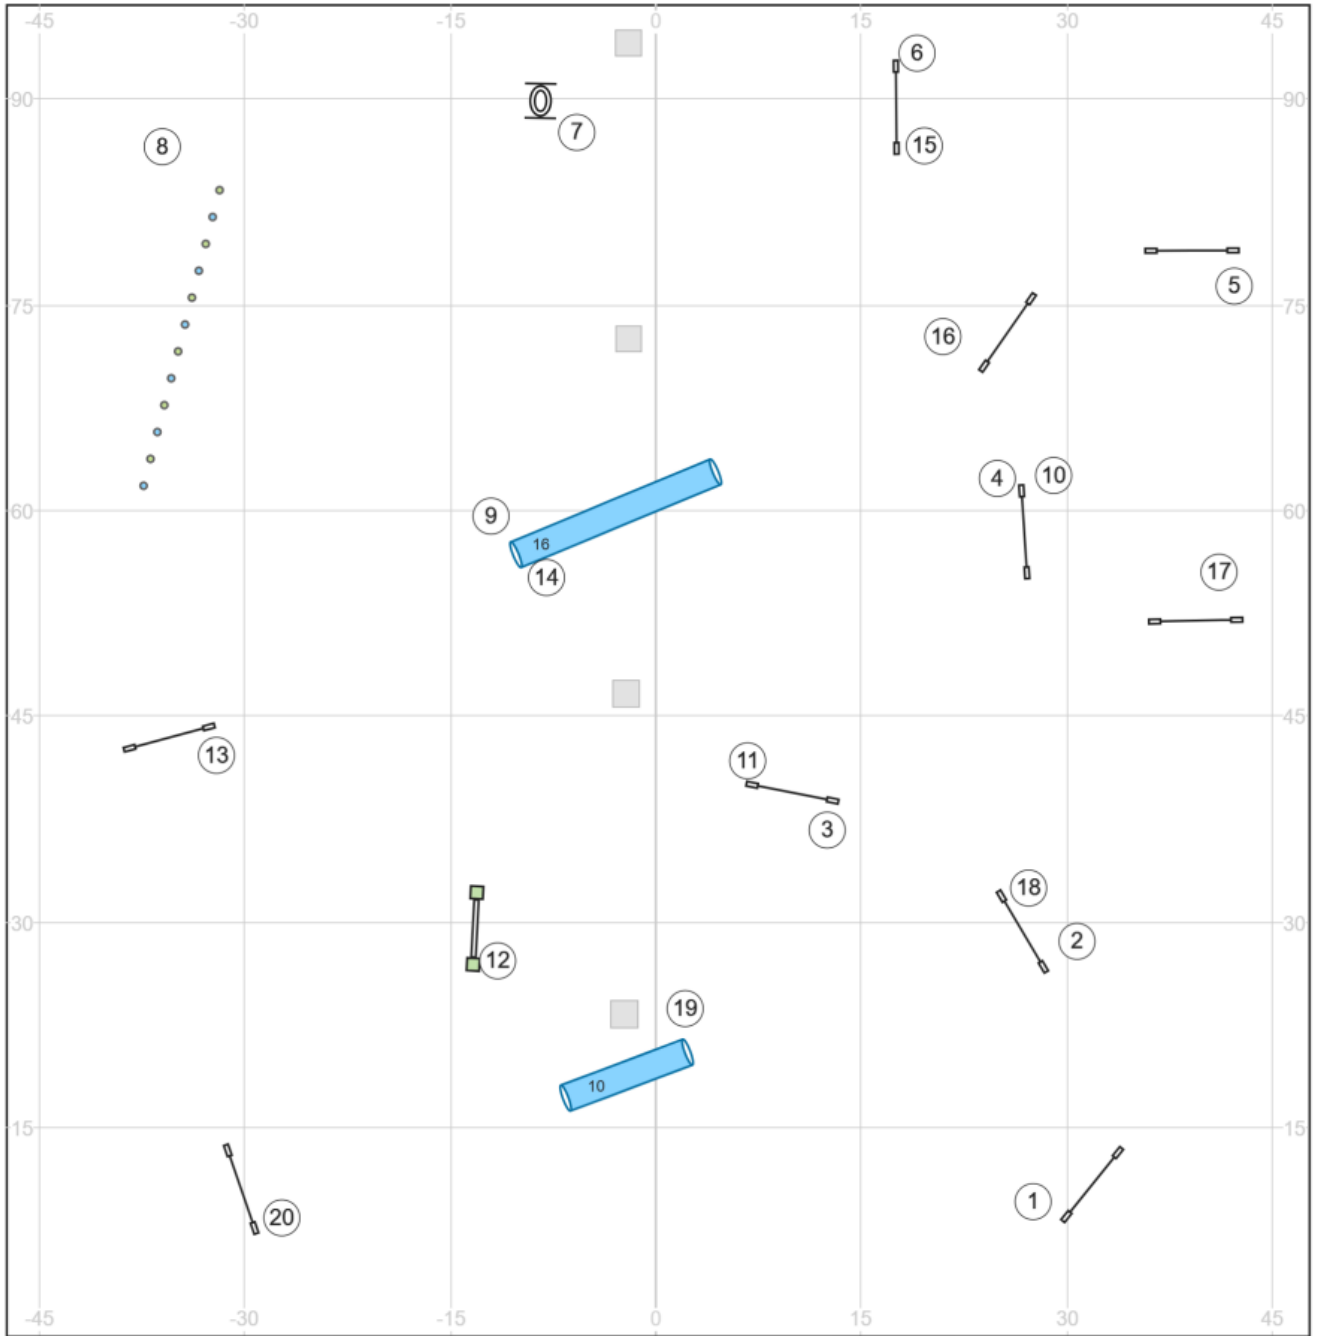

# 01 High Octane Agility 19 May 2026 Kelly Ely Speedstakes SR/Champ

Map is an approximation only

Enter/exit

Enter/exit

[www.smarteragility.com](http://www.smarteragility.com)

© Shore Paws NJ

# 02 High Octane Agility 19 May 2026 Kelly Ely Speedstakes Beg/Nov

Map is an approximation only

Enter/exit

Enter/exit

[www.smarteragility.com](http://www.smarteragility.com)

© Shore Paws NJ

# 03 High Octane Agility 19 May 2026 Kelly Ely MastersJumping

Map is an approximation only

Enter/exit

Enter/exit

[www.smarteragility.com](http://www.smarteragility.com)

© Shore Paws NJ

# 04 High Octane Agility 19 May 2026 Kelly ElyJumping SR/Champ

Map is an approximation only

Enter/exit

Enter/exit

[www.smarteragility.com](http://www.smarteragility.com)

© Shore Paws NJ