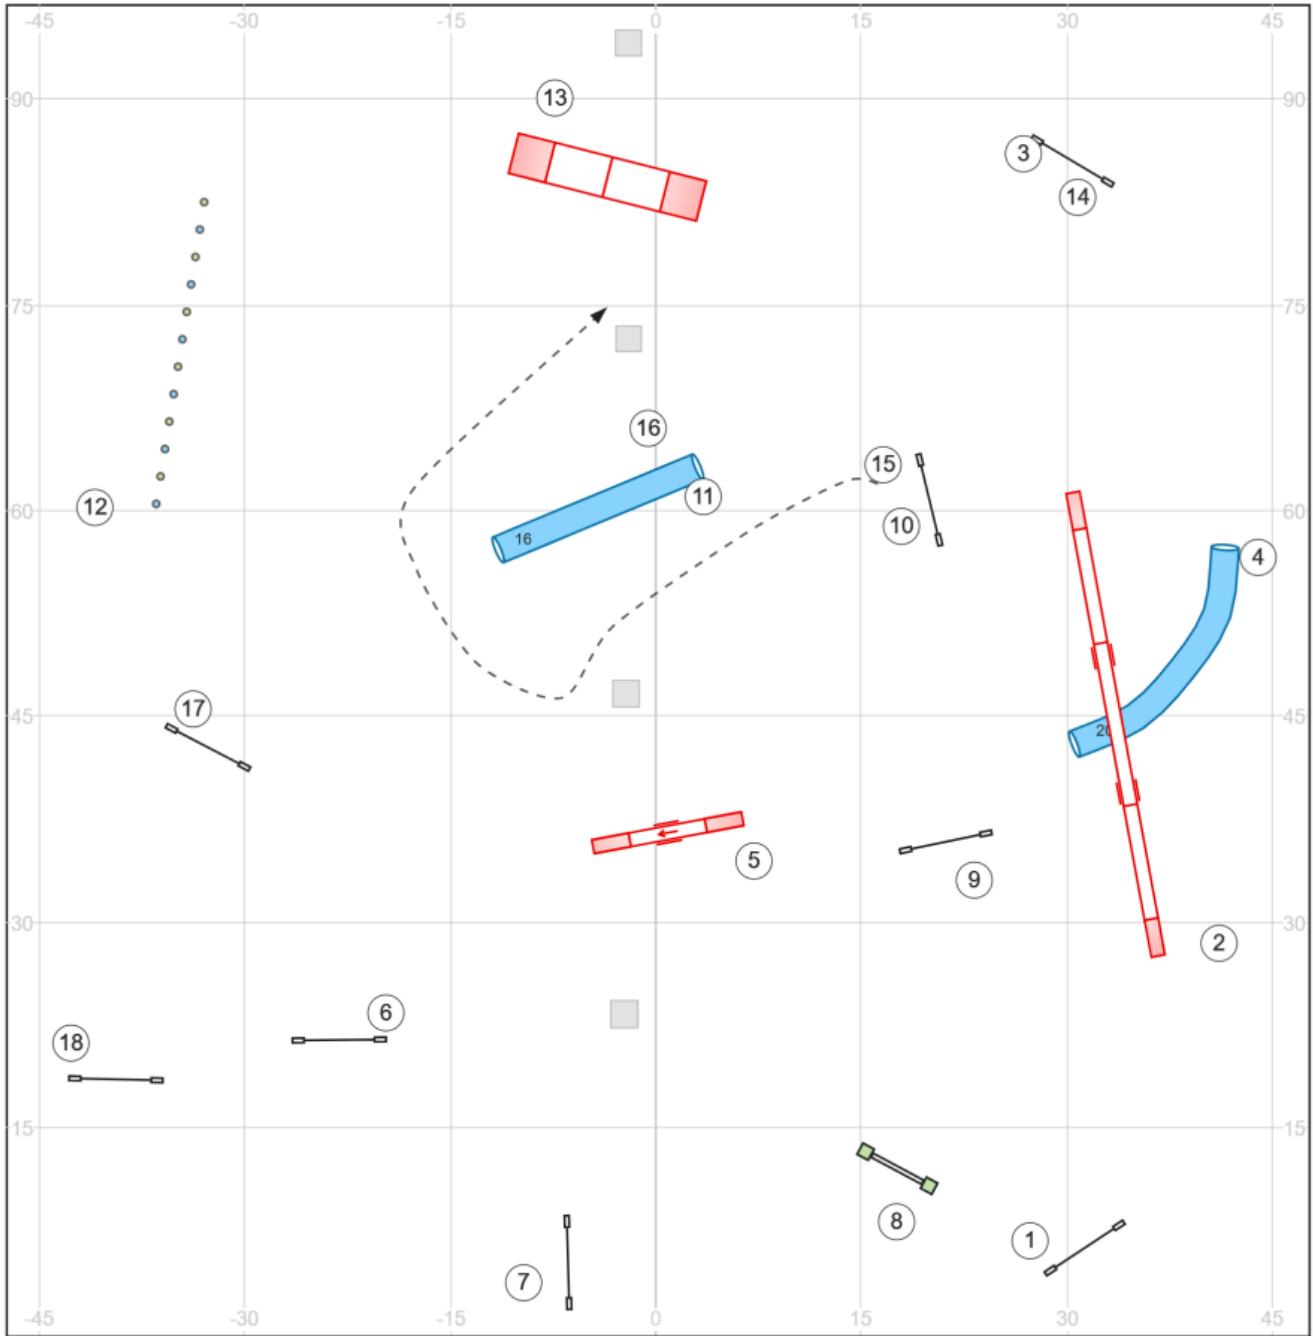

07 High Octane Agility 19 May 2026 Kelly ElyAgility SR/Champ

Map is an approximation only

Enter/exit

Enter/exit

www.smarteragility.com

© Shore Paws NJ