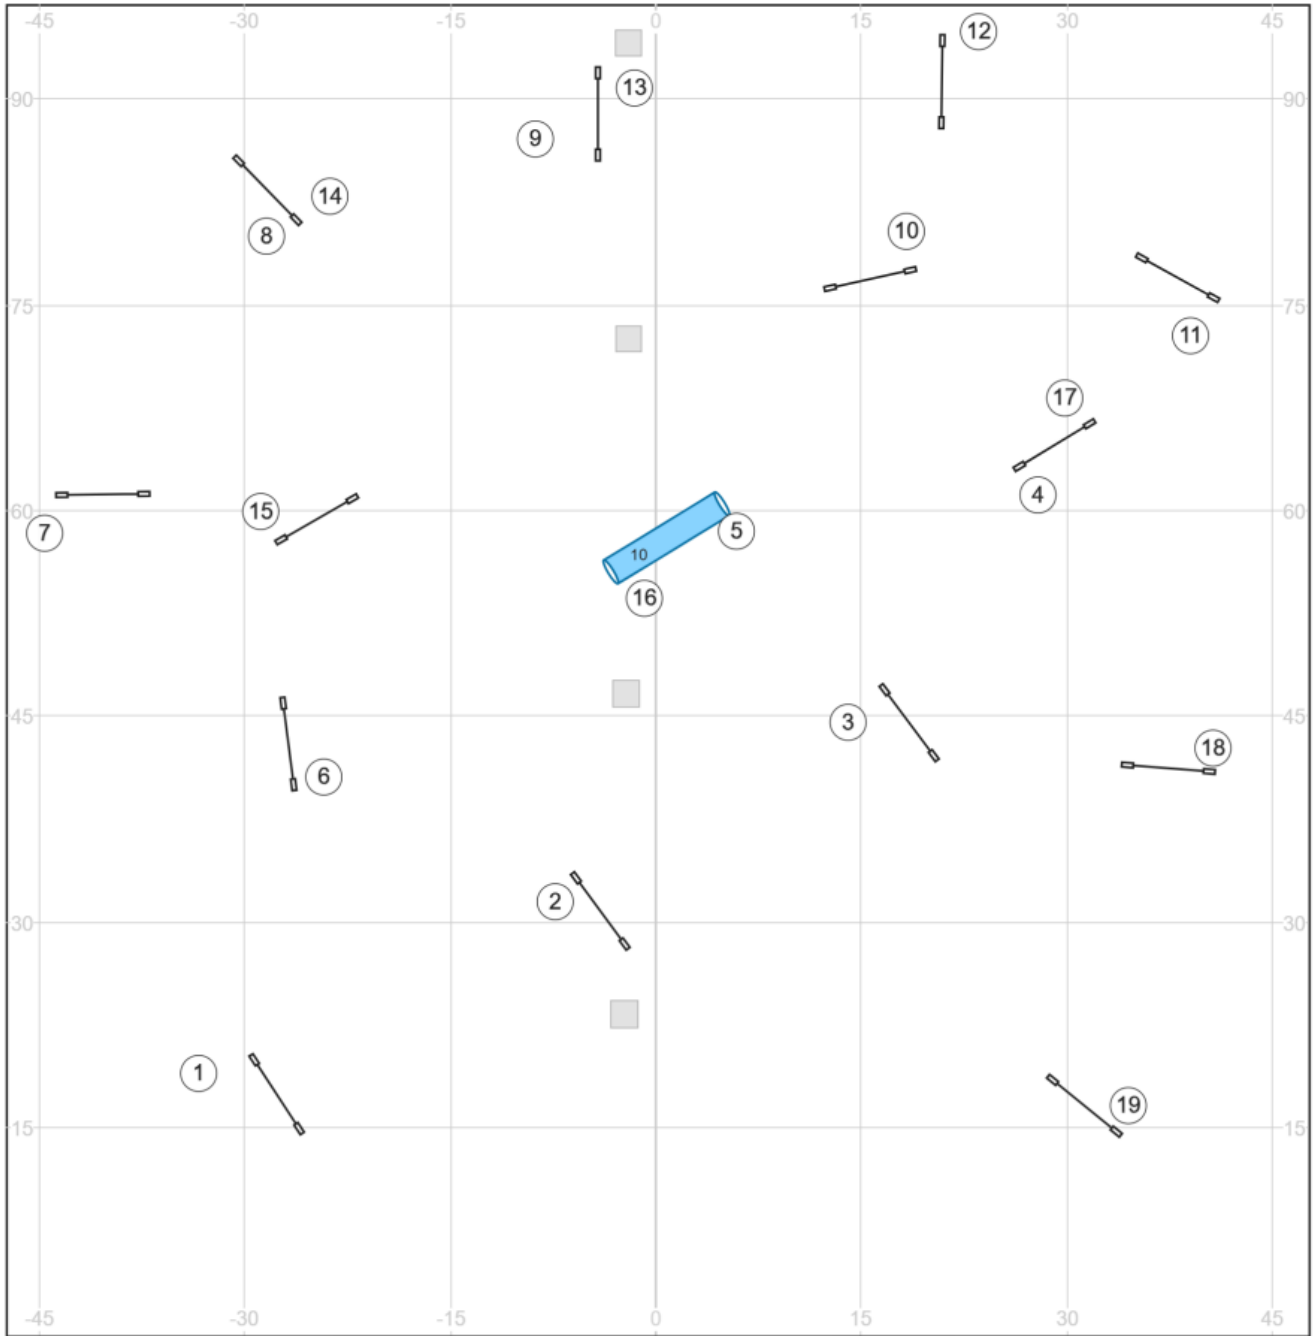

# 01 High Octane Agility 19 May 2026 Kelly Ely Speedstakes SR/Champ

Map is an approximation only

Enter/exit

Enter/exit

[www.smarteragility.com](http://www.smarteragility.com)

© Shore Paws NJ

# 02 High Octane Agility 19 May 2026 Kelly Ely Speedstakes Beg/Nov

Map is an approximation only

Enter/exit

Enter/exit

[www.smarteragility.com](http://www.smarteragility.com)

© Shore Paws NJ

# 03 High Octane Agility 19 May 2026 Kelly Ely MastersJumping

Map is an approximation only

Enter/exit

Enter/exit

[www.smarteragility.com](http://www.smarteragility.com)

© Shore Paws NJ

# 04 High Octane Agility 19 May 2026 Kelly ElyJumping SR/Champ

Map is an approximation only

Enter/exit

Enter/exit

[www.smarteragility.com](http://www.smarteragility.com)

© Shore Paws NJ