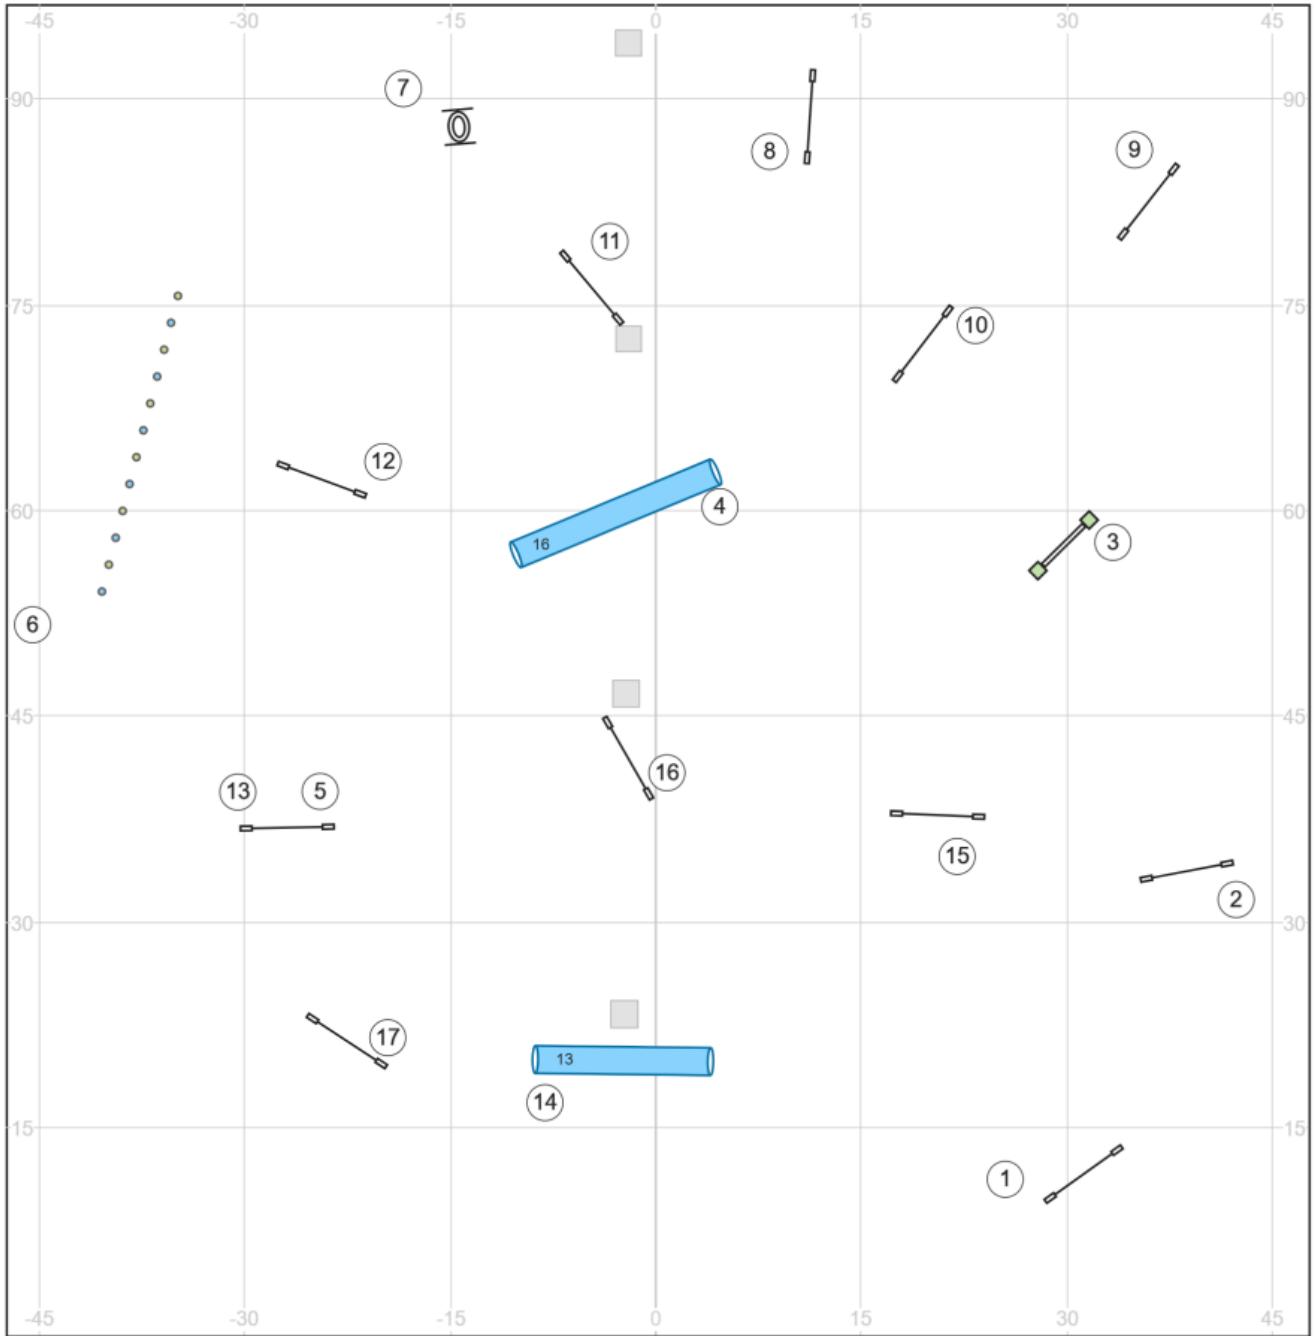

# 01 High Octane Agility 19 May 2026 Kelly Ely Speedstakes SR/Champ

Map is an approximation only

Enter/exit

Enter/exit

[www.smarteragility.com](http://www.smarteragility.com)

© Shore Paws NJ

# 03 High Octane Agility 19 May 2026 Kelly Ely MastersJumping

Map is an approximation only

Enter/exit

Enter/exit

[www.smarteragility.com](http://www.smarteragility.com)

© Shore Paws NJ

# 04 High Octane Agility 19 May 2026 Kelly ElyJumping SR/Champ

Map is an approximation only

Enter/exit

Enter/exit

[www.smarteragility.com](http://www.smarteragility.com)

© Shore Paws NJ

# 05 High Octane Agility 19 May 2026 Kelly ElyJumping Beg/Nov

Map is an approximation only

Enter/exit

Enter/exit

[www.smarteragility.com](http://www.smarteragility.com)

© Shore Paws NJ