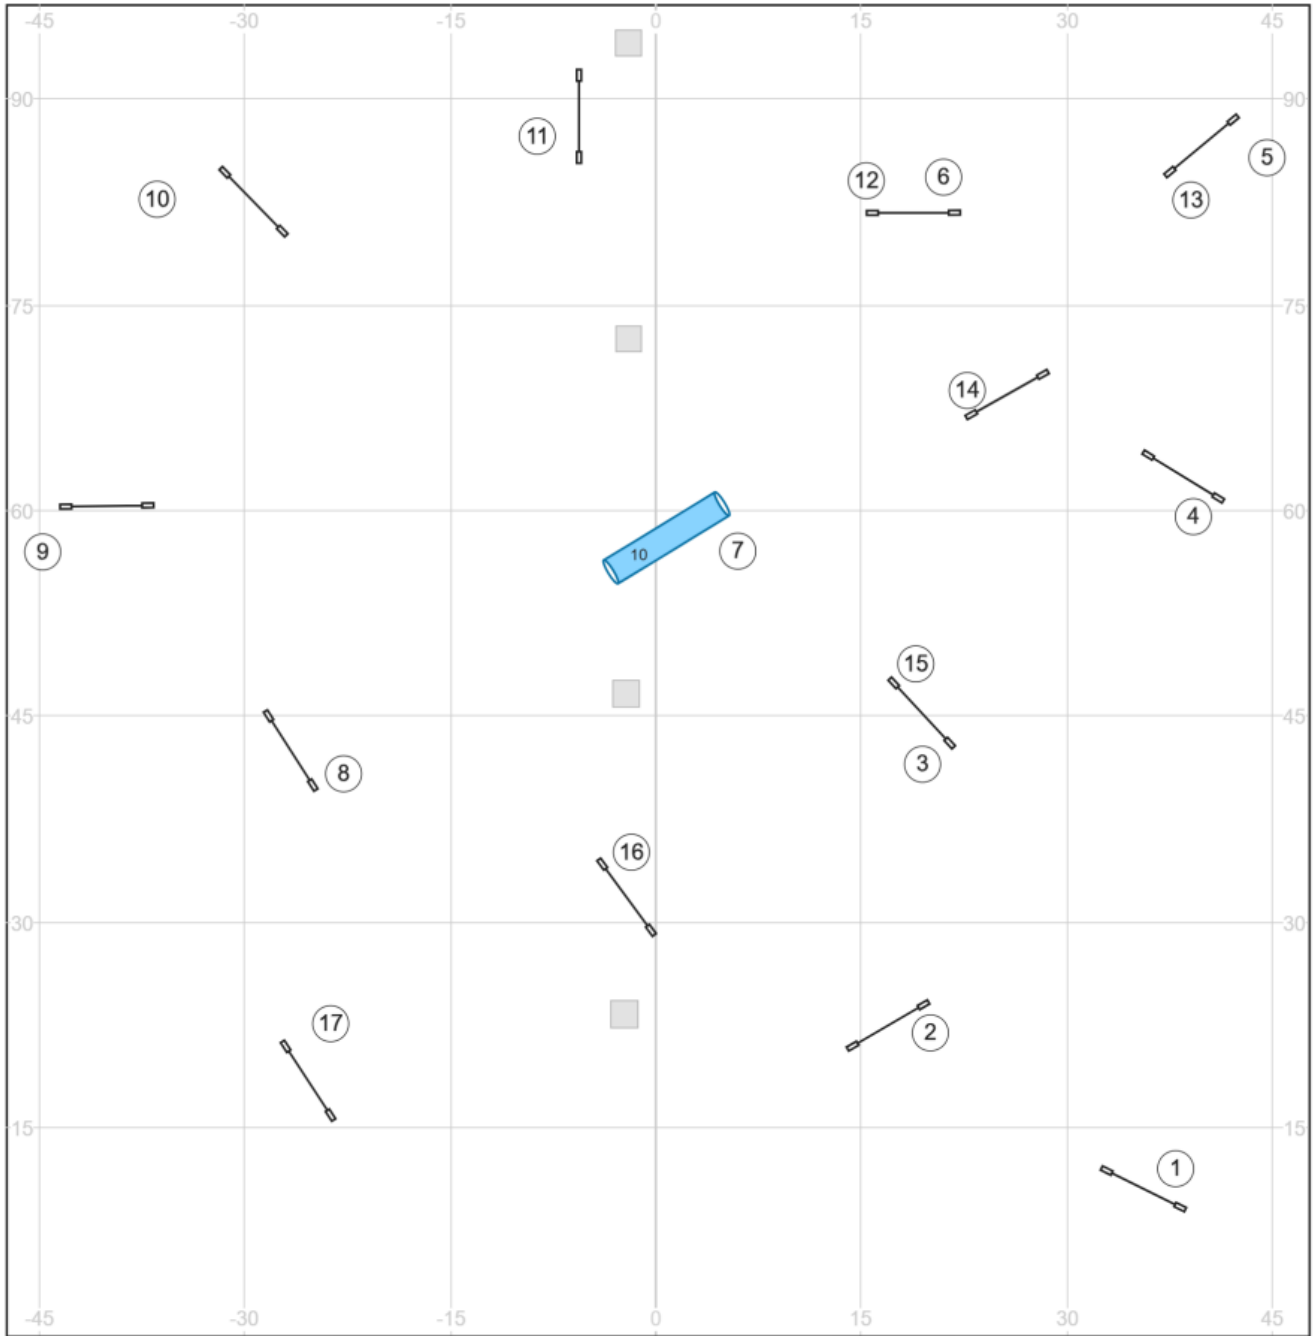

# 01 High Octane Agility 19 May 2026 Kelly Ely Speedstakes SR/Champ

Map is an approximation only

Enter/exit

Enter/exit

[www.smarteragility.com](http://www.smarteragility.com)

© Shore Paws NJ

# 02 High Octane Agility 19 May 2026 Kelly Ely Speedstakes Beg/Nov

Map is an approximation only

Enter/exit

Enter/exit

[www.smarteragility.com](http://www.smarteragility.com)

© Shore Paws NJ

# 03 High Octane Agility 19 May 2026 Kelly Ely MastersJumping

Map is an approximation only

Enter/exit

Enter/exit

[www.smarteragility.com](http://www.smarteragility.com)

© Shore Paws NJ

# 04 High Octane Agility 19 May 2026 Kelly ElyJumping SR/Champ

Map is an approximation only

Enter/exit

Enter/exit

[www.smarteragility.com](http://www.smarteragility.com)

© Shore Paws NJ