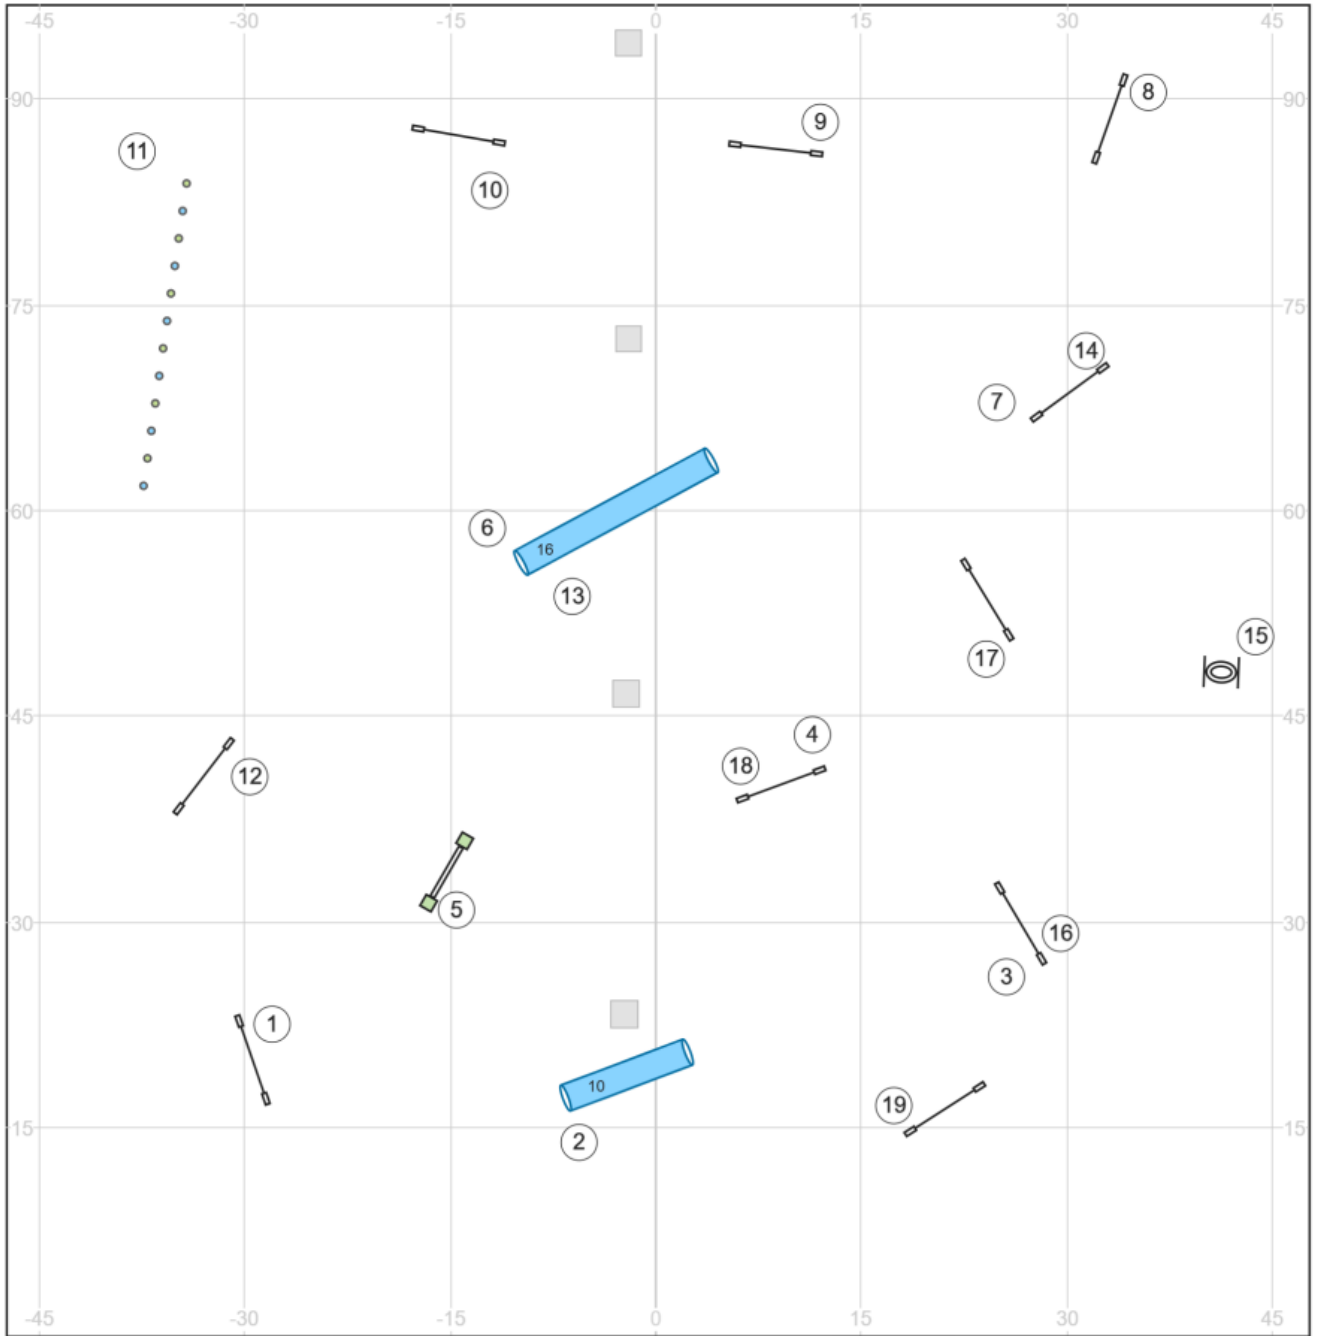

# 01 High Octane Agility 19 May 2026 Kelly Ely Speedstakes SR/Champ

Map is an approximation only

Enter/exit

Enter/exit

[www.smarteragility.com](http://www.smarteragility.com)

© Shore Paws NJ

# 02 High Octane Agility 19 May 2026 Kelly Ely Speedstakes Beg/Nov

Map is an approximation only

Enter/exit

Enter/exit

[www.smarteragility.com](http://www.smarteragility.com)

© Shore Paws NJ

# 03 High Octane Agility 19 May 2026 Kelly Ely MastersJumping

Map is an approximation only

Enter/exit

Enter/exit

[www.smarteragility.com](http://www.smarteragility.com)

© Shore Paws NJ

# 04 High Octane Agility 19 May 2026 Kelly ElyJumping SR/Champ

Map is an approximation only

Enter/exit

Enter/exit

[www.smarteragility.com](http://www.smarteragility.com)

© Shore Paws NJ