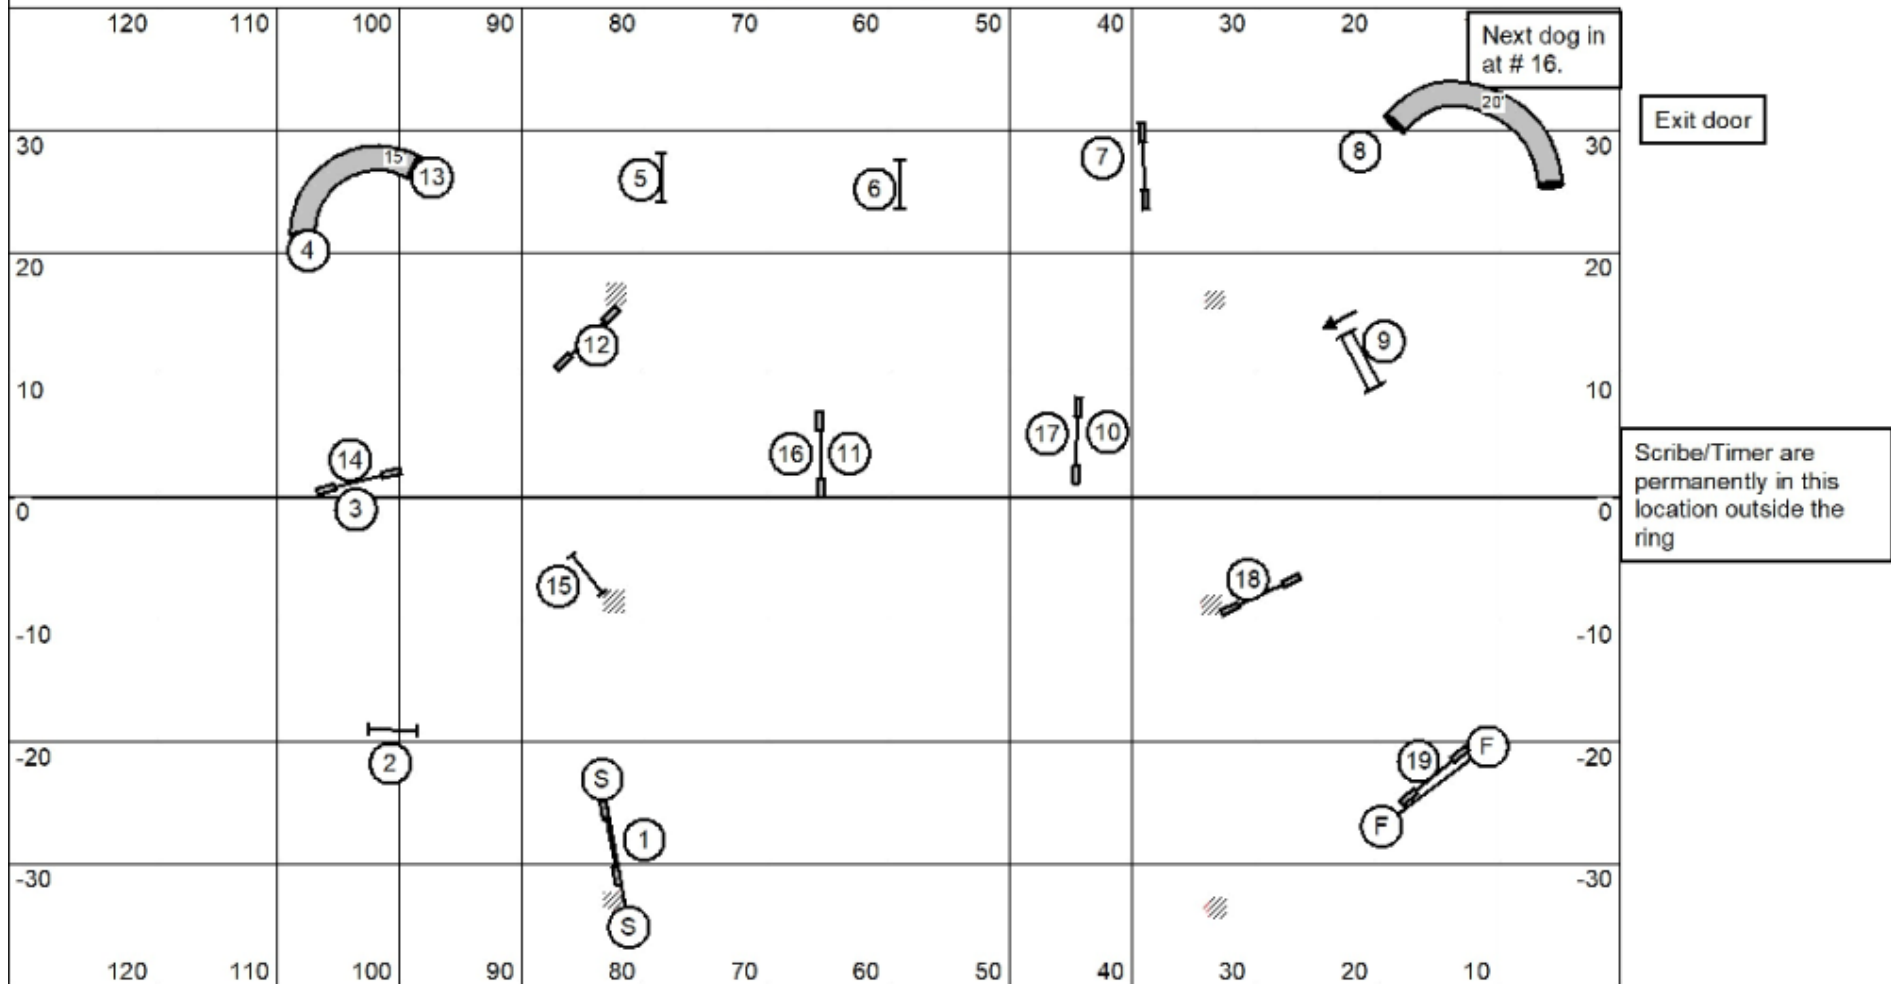

Jumpers 3,5,C

Jumpers 3,5,C
Judged by Steve Klein
May 17, 2026
NINJA Agility
Middleton, WI