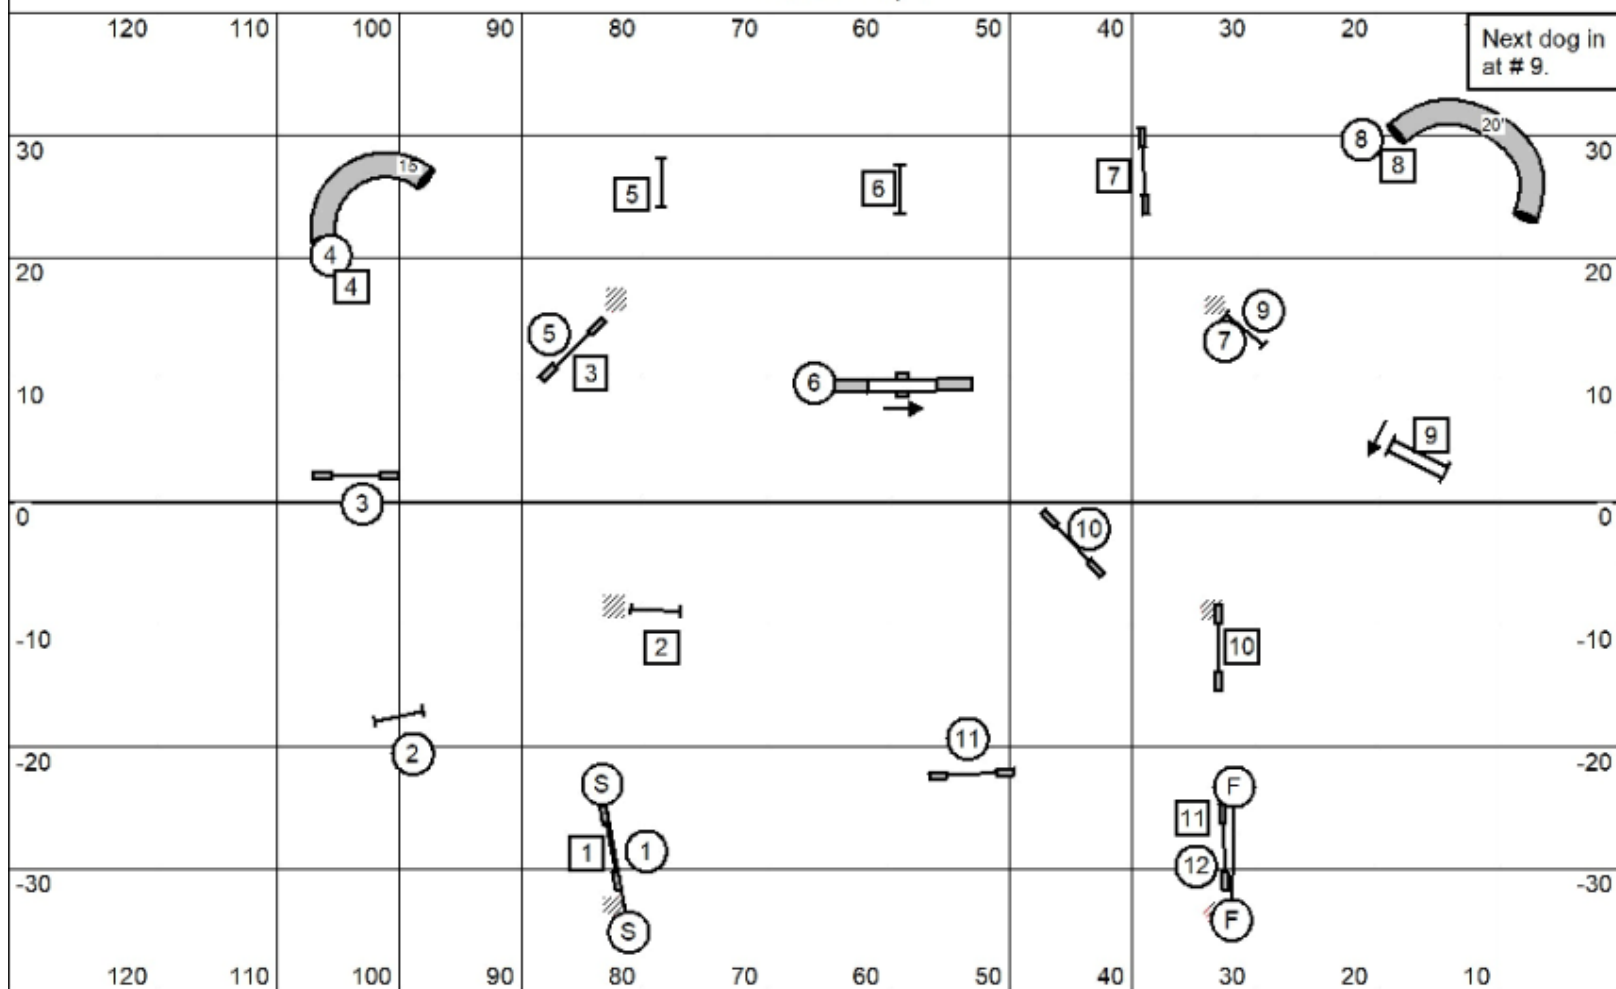

Standard 5,C

Exit door

Scribe/Timer are permanently in this location outside the ring

Next dog in at # 16.

exit/entrance door

Exit/Entrance door

Standard 5,C
 Judged by Steve Klein
 May 17, 2026
 NINJA Agility
 Middleton, WI

Standard 1

Next dog in at # 13.

Exit door

Scribe/Timer are permanently in this location outside the ring

exit/entrance door

Exit/Entrance door

Standard 1
 Judged by Steve Klein
 May 17, 2026
 NINJA Agility
 Middleton, WI

Colors 3,5,C

Exit door

Scribe/Timer are permanently in this location outside the ring

exit/entrance door

Exit/Entrance door

Colors 3,5,C
 Judged by Steve Klein
 May 17, 2026
 NINJA Agility
 Middleton, WI

Colors 1,2

Next dog in at # 9.

Exit door

Scribe/Timer are permanently in this location outside the ring

exit/entrance door

Exit/Entrance door

Colors 1,2
 Judged by Steve Klein
 May 17, 2026
 NINJA Agility
 Middleton, WI