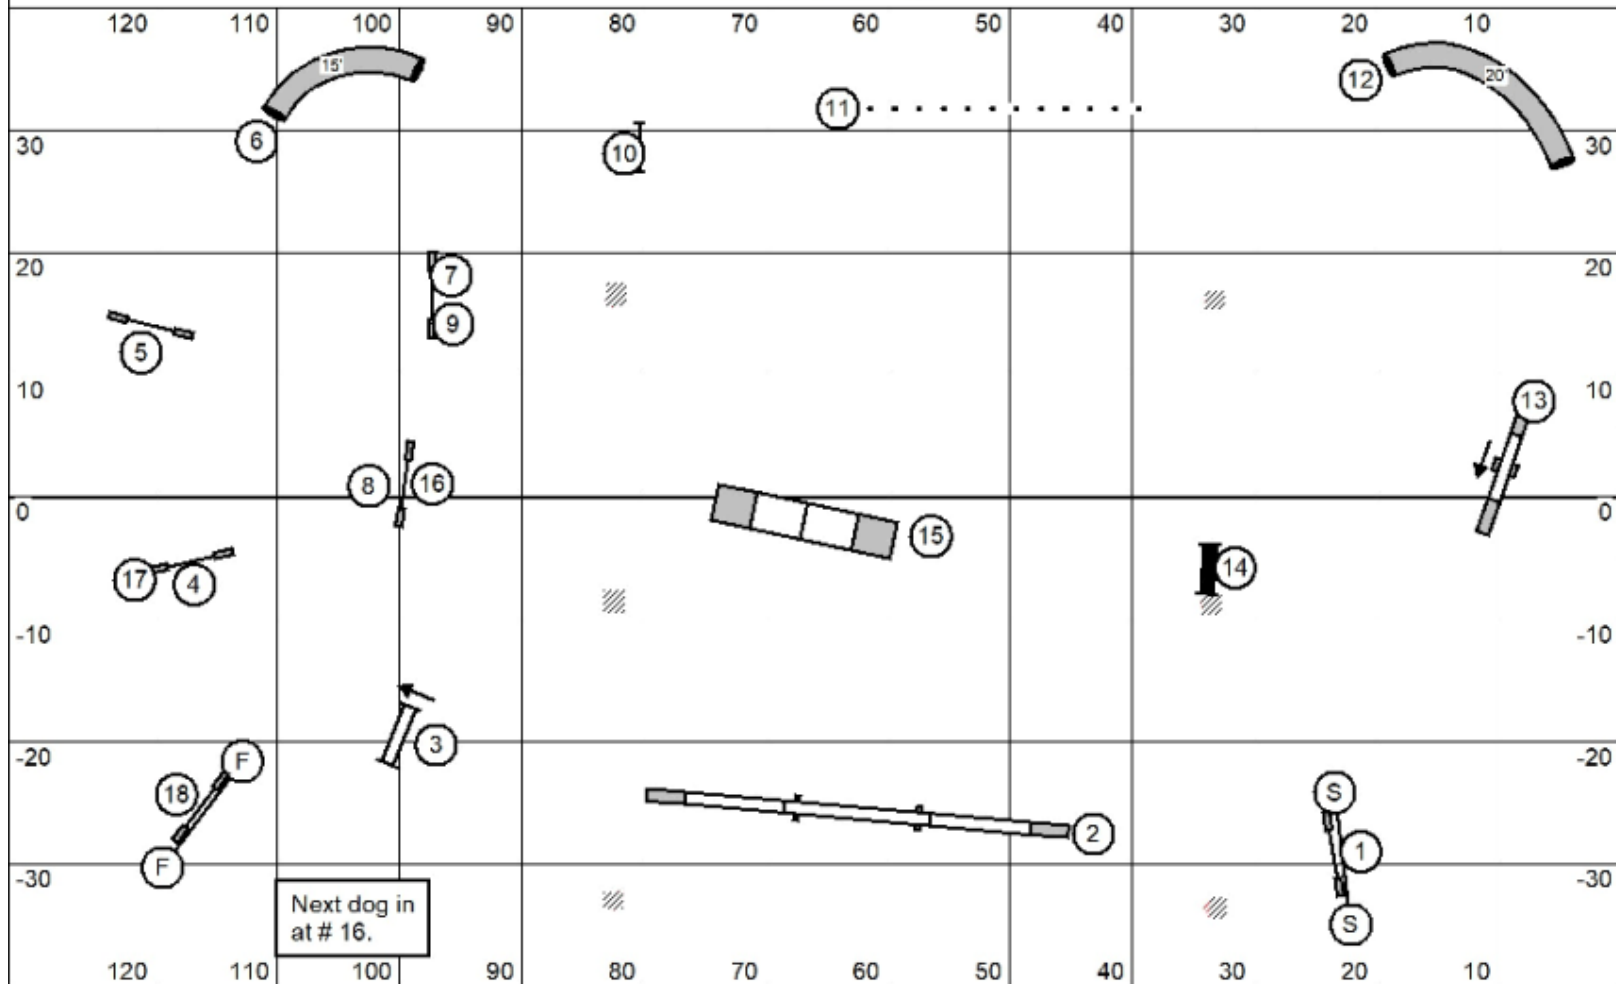

Standard 5,C

Exit door

Scribe/Timer are permanently in this location outside the ring

Next dog in at # 16.

exit/entrance door

Exit/Entrance door

Standard 5,C
 Judged by Steve Klein
 May 17, 2026
 NINJA Agility
 Middleton, WI

Standard 2,3

Next dog in at # 13.

Exit door

Scribe/Timer are permanently in this location outside the ring

exit/entrance door

Exit/Entrance door

Standard 2,3
 Judged by Steve Klein
 May 17, 2026
 NINJA Agility
 Middleton, WI

Standard 1

Next dog in at # 13.

Exit door

Scribe/Timer are permanently in this location outside the ring

exit/entrance door

Exit/Entrance door

Standard 1
 Judged by Steve Klein
 May 17, 2026
 NINJA Agility
 Middleton, WI

Next dog in at # 9.

Exit door

Scribe/Timer are permanently in this location outside the ring

exit/entrance door

Exit/Entrance door

Colors 1,2
 Judged by Steve Klein
 May 17, 2026
 NINJA Agility
 Middleton, WI