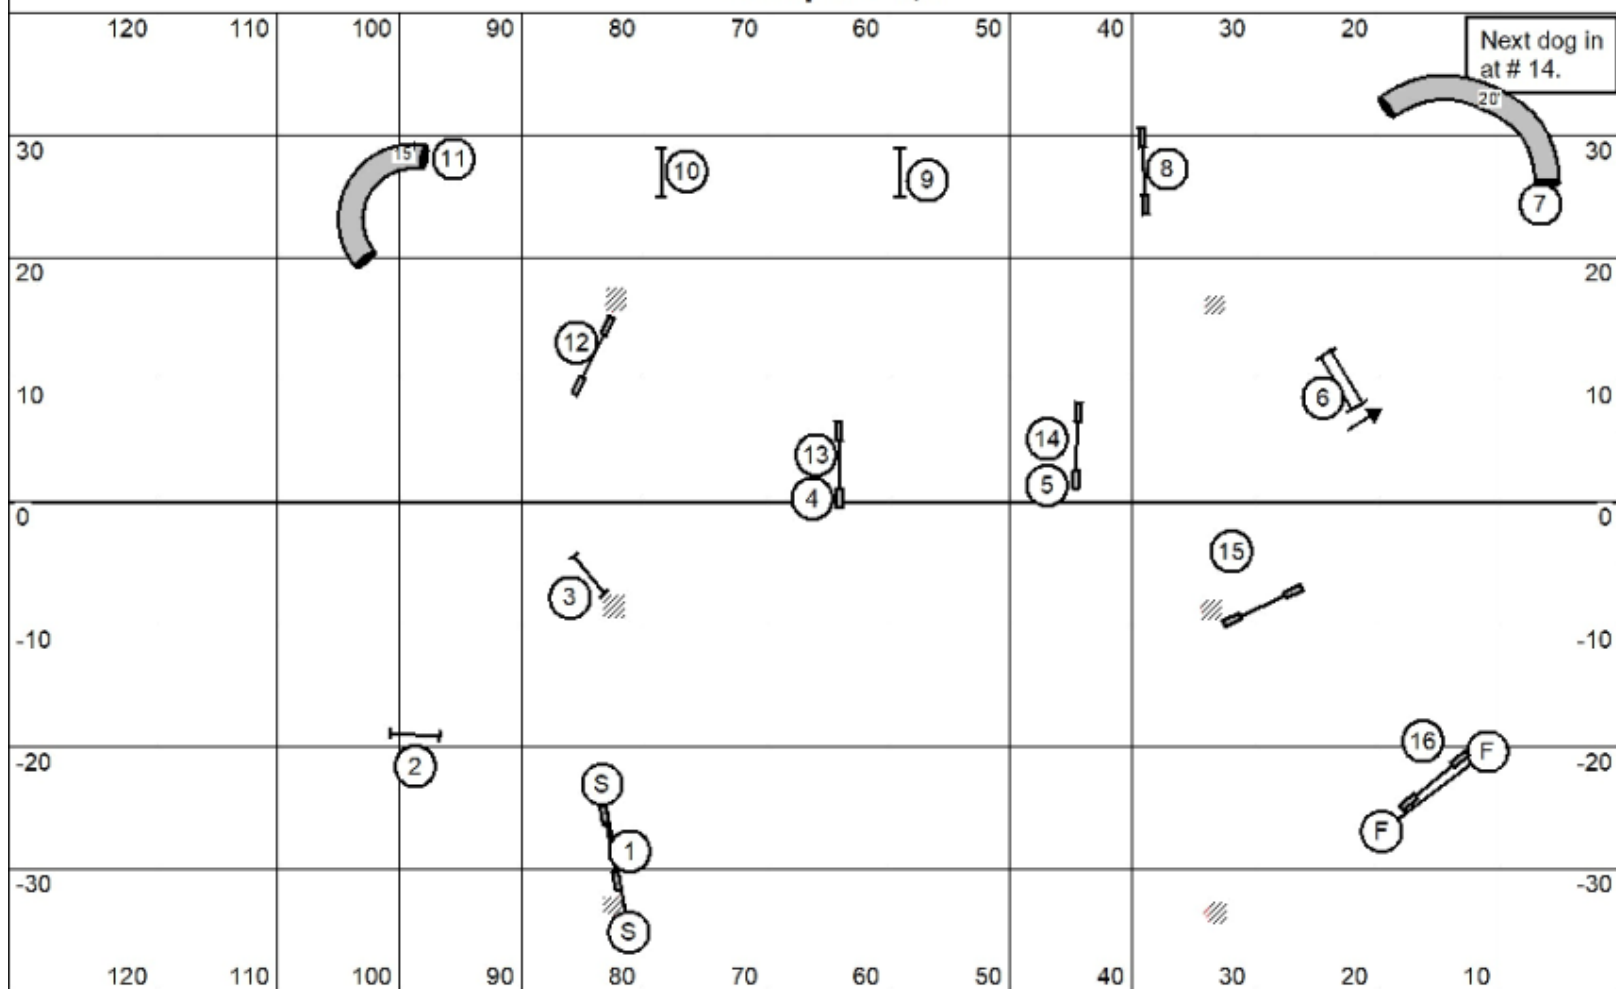

Jumpers 1,2

exit/entrance door

Jumpers 1,2
Judged by Steve Klein
May 17, 2026
NINJA Agility
Middleton, WI

Exit/Entrance door