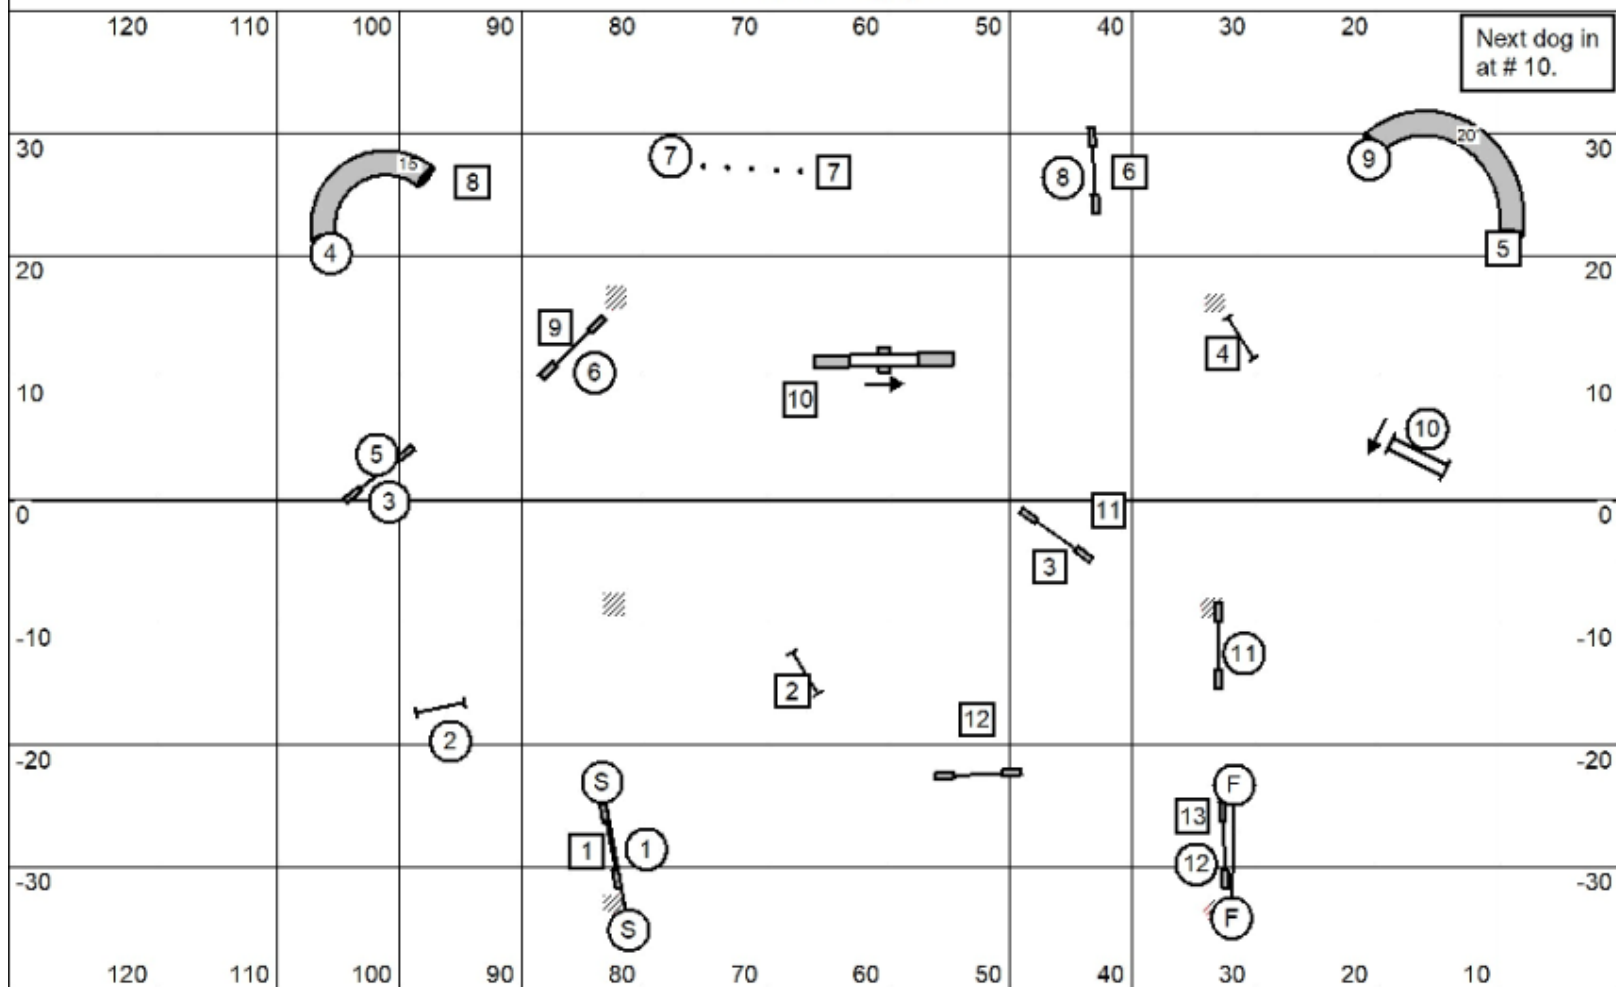

Standard 2,3

Next dog in at # 13.

Exit door

Scribe/Timer are permanently in this location outside the ring

exit/entrance door

Exit/Entrance door

Standard 2,3
 Judged by Steve Klein
 May 17, 2026
 NINJA Agility
 Middleton, WI

Standard 1

Next dog in at # 13.

Exit door

Scribe/Timer are permanently in this location outside the ring

exit/entrance door

Exit/Entrance door

Standard 1
 Judged by Steve Klein
 May 17, 2026
 NINJA Agility
 Middleton, WI

Colors 3,5,C

Exit door

Scribe/Timer are permanently in this location outside the ring

exit/entrance door

Exit/Entrance door

Colors 3,5,C
 Judged by Steve Klein
 May 17, 2026
 NINJA Agility
 Middleton, WI

Colors 1,2

Next dog in at # 9.

Exit door

Scribe/Timer are permanently in this location outside the ring

exit/entrance door

Exit/Entrance door

Colors 1,2
 Judged by Steve Klein
 May 17, 2026
 NINJA Agility
 Middleton, WI