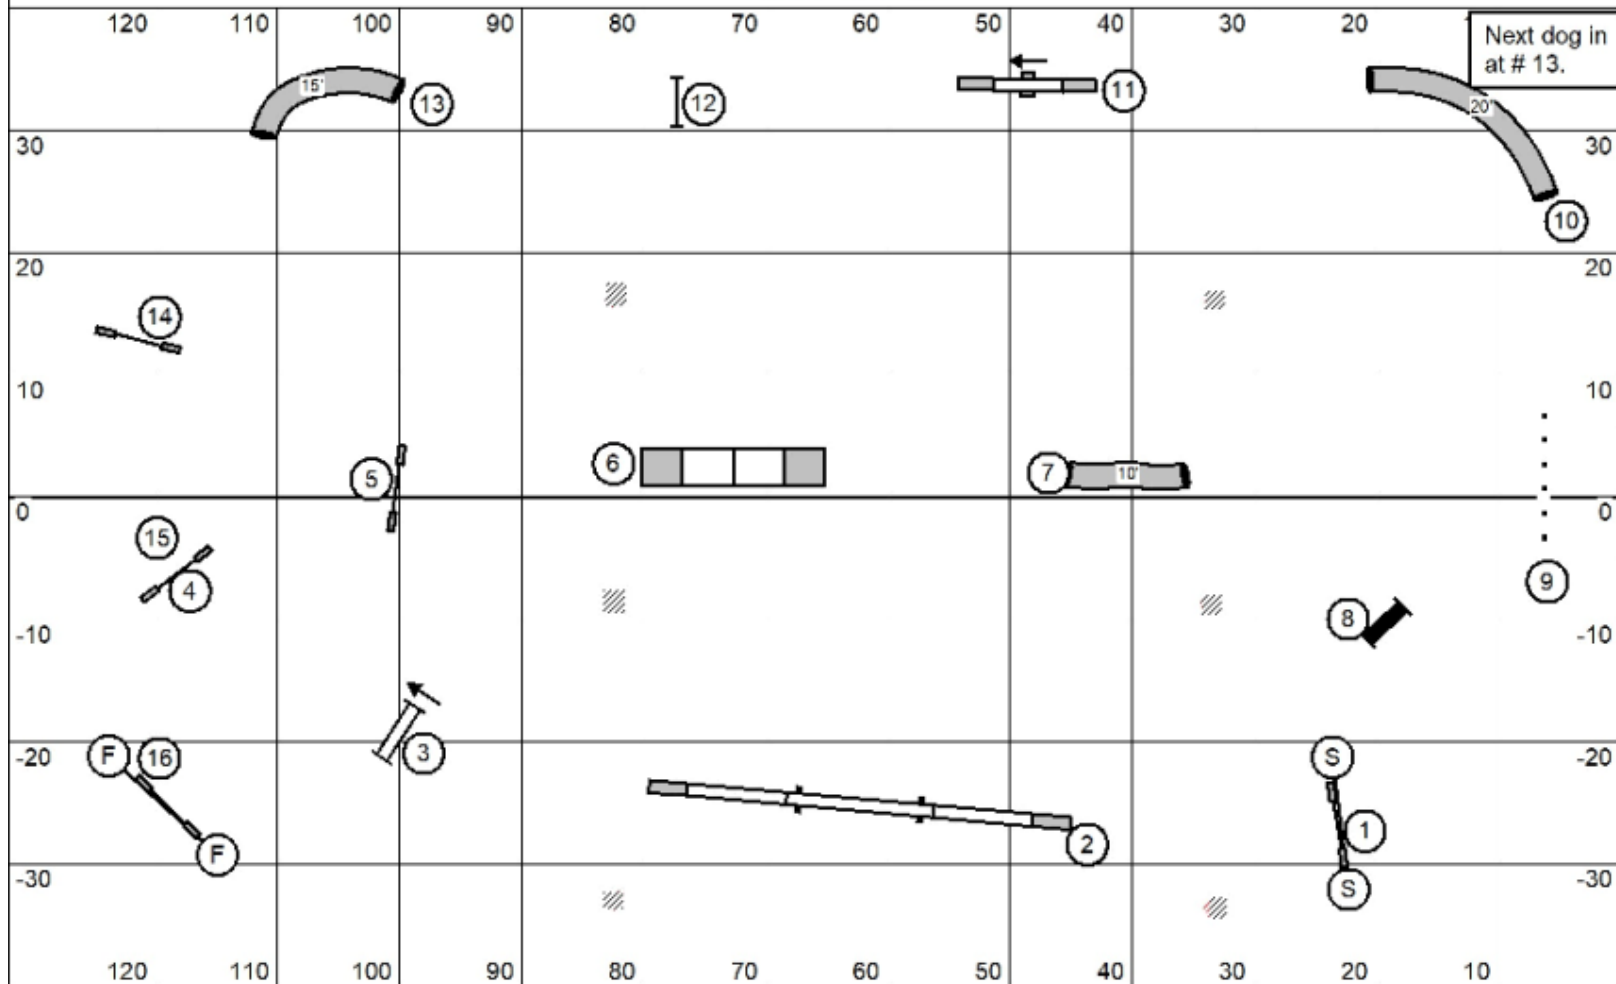

Standard 5,C

Exit door

Scribe/Timer are permanently in this location outside the ring

Next dog in at # 16.

exit/entrance door

Exit/Entrance door

Standard 5,C
 Judged by Steve Klein
 May 17, 2026
 NINJA Agility
 Middleton, WI

Standard 2,3

Next dog in at # 13.

Exit door

Scribe/Timer are permanently in this location outside the ring

exit/entrance door

Exit/Entrance door

Standard 2,3
 Judged by Steve Klein
 May 17, 2026
 NINJA Agility
 Middleton, WI

Standard 1

Next dog in at # 13.

Exit door

Scribe/Timer are permanently in this location outside the ring

exit/entrance door

Exit/Entrance door

Standard 1
 Judged by Steve Klein
 May 17, 2026
 NINJA Agility
 Middleton, WI

Next dog in at # 9.

Exit door

Scribe/Timer are permanently in this location outside the ring

exit/entrance door

Exit/Entrance door

Colors 1,2
 Judged by Steve Klein
 May 17, 2026
 NINJA Agility
 Middleton, WI