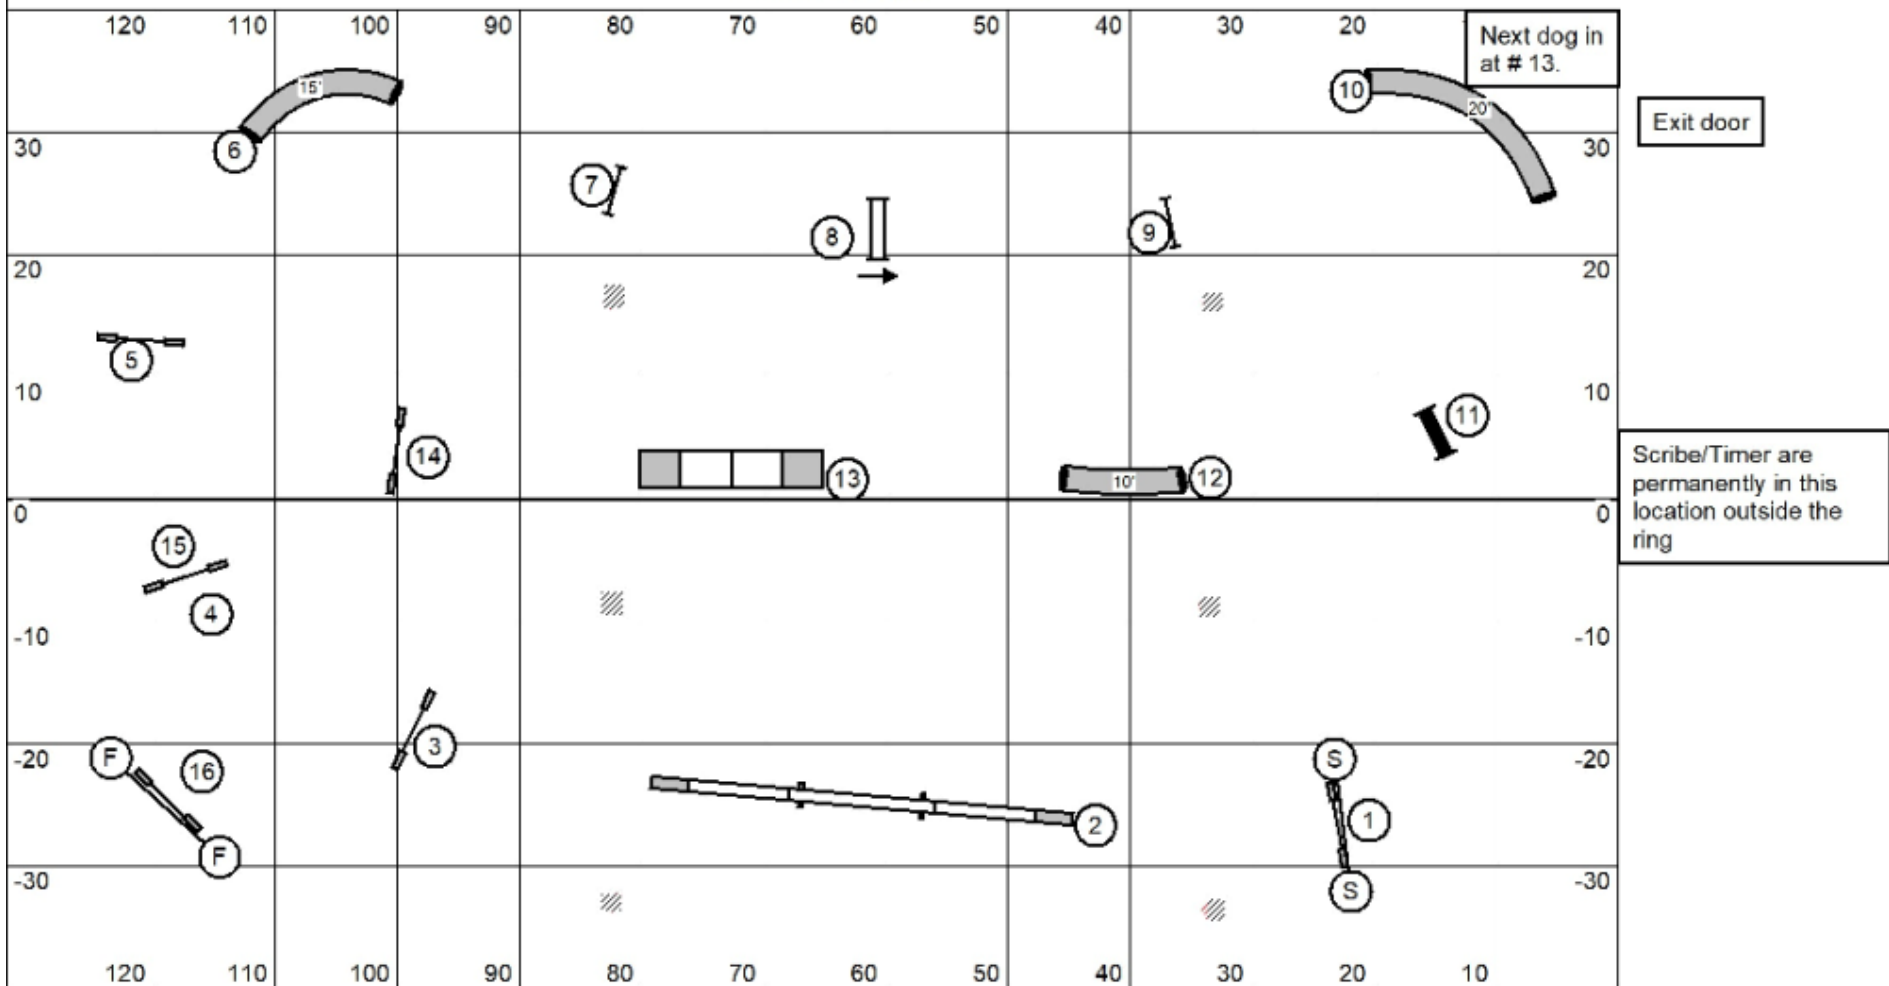

Standard 5,C

Exit door

Scribe/Timer are permanently in this location outside the ring

Next dog in at # 16.

exit/entrance door

Exit/Entrance door

Standard 5,C
 Judged by Steve Klein
 May 17, 2026
 NINJA Agility
 Middleton, WI

Standard 2,3

Next dog in at # 13.

Exit door

Scribe/Timer are permanently in this location outside the ring

exit/entrance door

Exit/Entrance door

Standard 2,3
 Judged by Steve Klein
 May 17, 2026
 NINJA Agility
 Middleton, WI

Standard 1

Next dog in at # 13.

Exit door

Scribe/Timer are permanently in this location outside the ring

exit/entrance door

Exit/Entrance door

Standard 1
 Judged by Steve Klein
 May 17, 2026
 NINJA Agility
 Middleton, WI

Next dog in at # 9.

Exit door

Scribe/Timer are permanently in this location outside the ring

exit/entrance door

Exit/Entrance door

Colors 1,2
 Judged by Steve Klein
 May 17, 2026
 NINJA Agility
 Middleton, WI