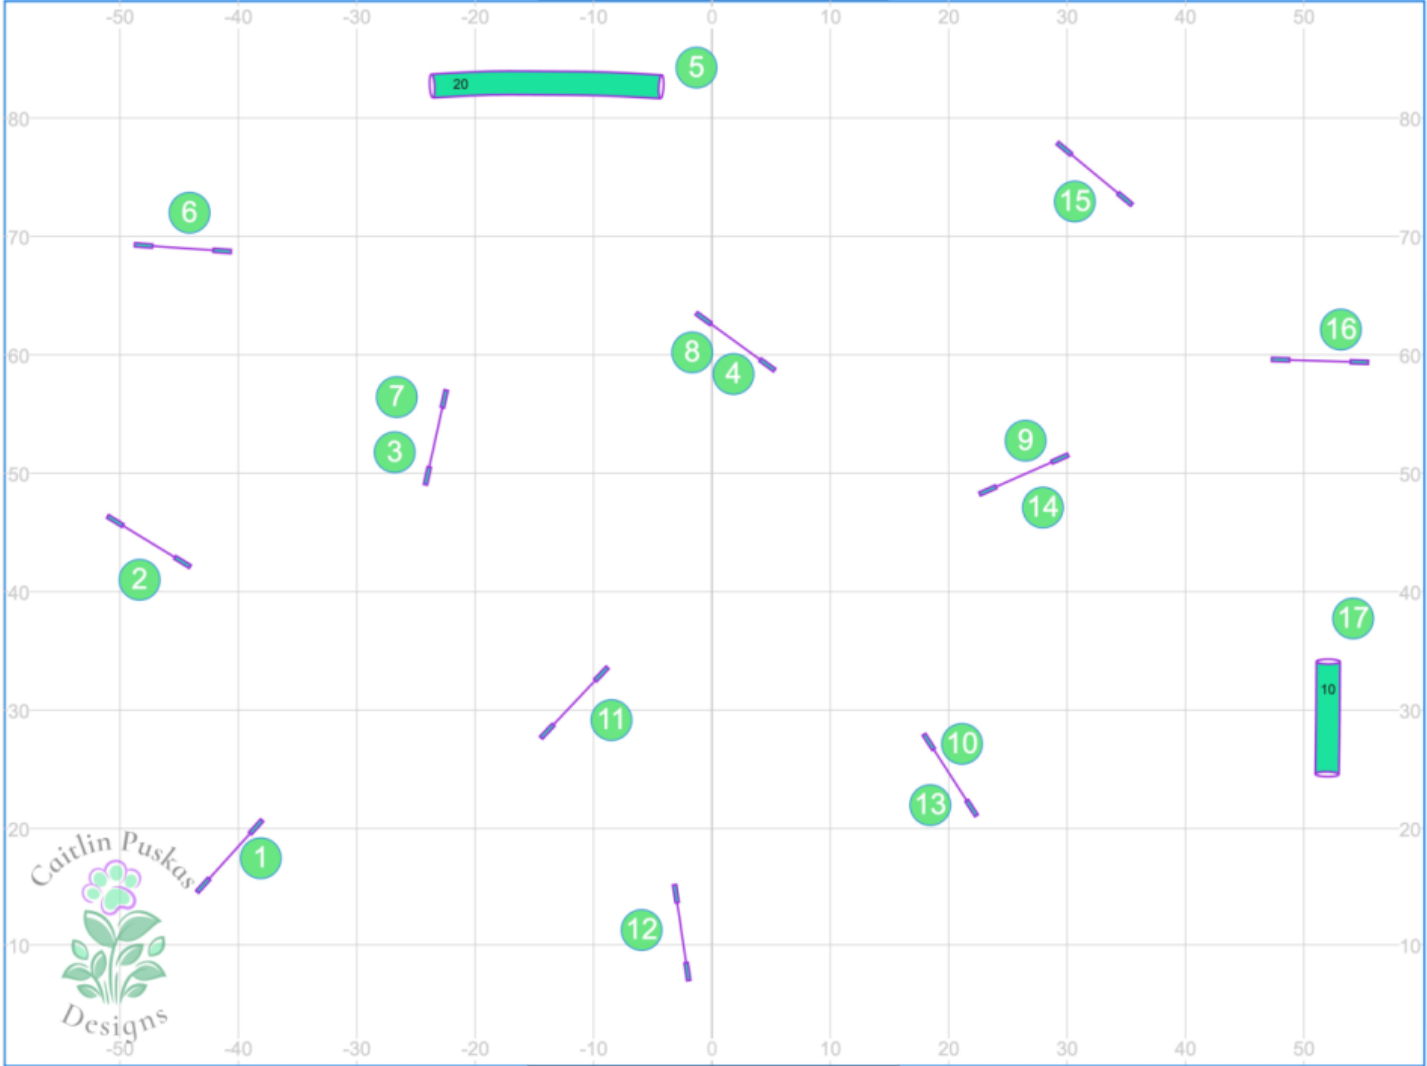

www.smarteragility.com

****Map is an Approximation****
Indoors on Turf
Electronic Timing

Path length (ft): 500.7

Premier Sports Center UKI
Senior/Champ Jumping
Caitlin Puskas
16 May 2026

www.smarteragility.com

****Map is an Approximation****
Indoors on Turf
Electronic Timing

Path length (ft): 605.8

Premier Sports Center UKI
Masters Series Jumping
Caitlin Puskas
16 May 2026

www.smarteragility.com

****Map is an Approximation****
Indoors on Turf
Electronic Timing

Path length (ft): 467.9

Premier Sports Center UKI
Beginner/Novice Speedstakes
Caitlin Puskas
16 May 2026

www.smarteragility.com

****Map is an Approximation****
Indoors on Turf
Electronic Timing

Path length (ft): 503.5