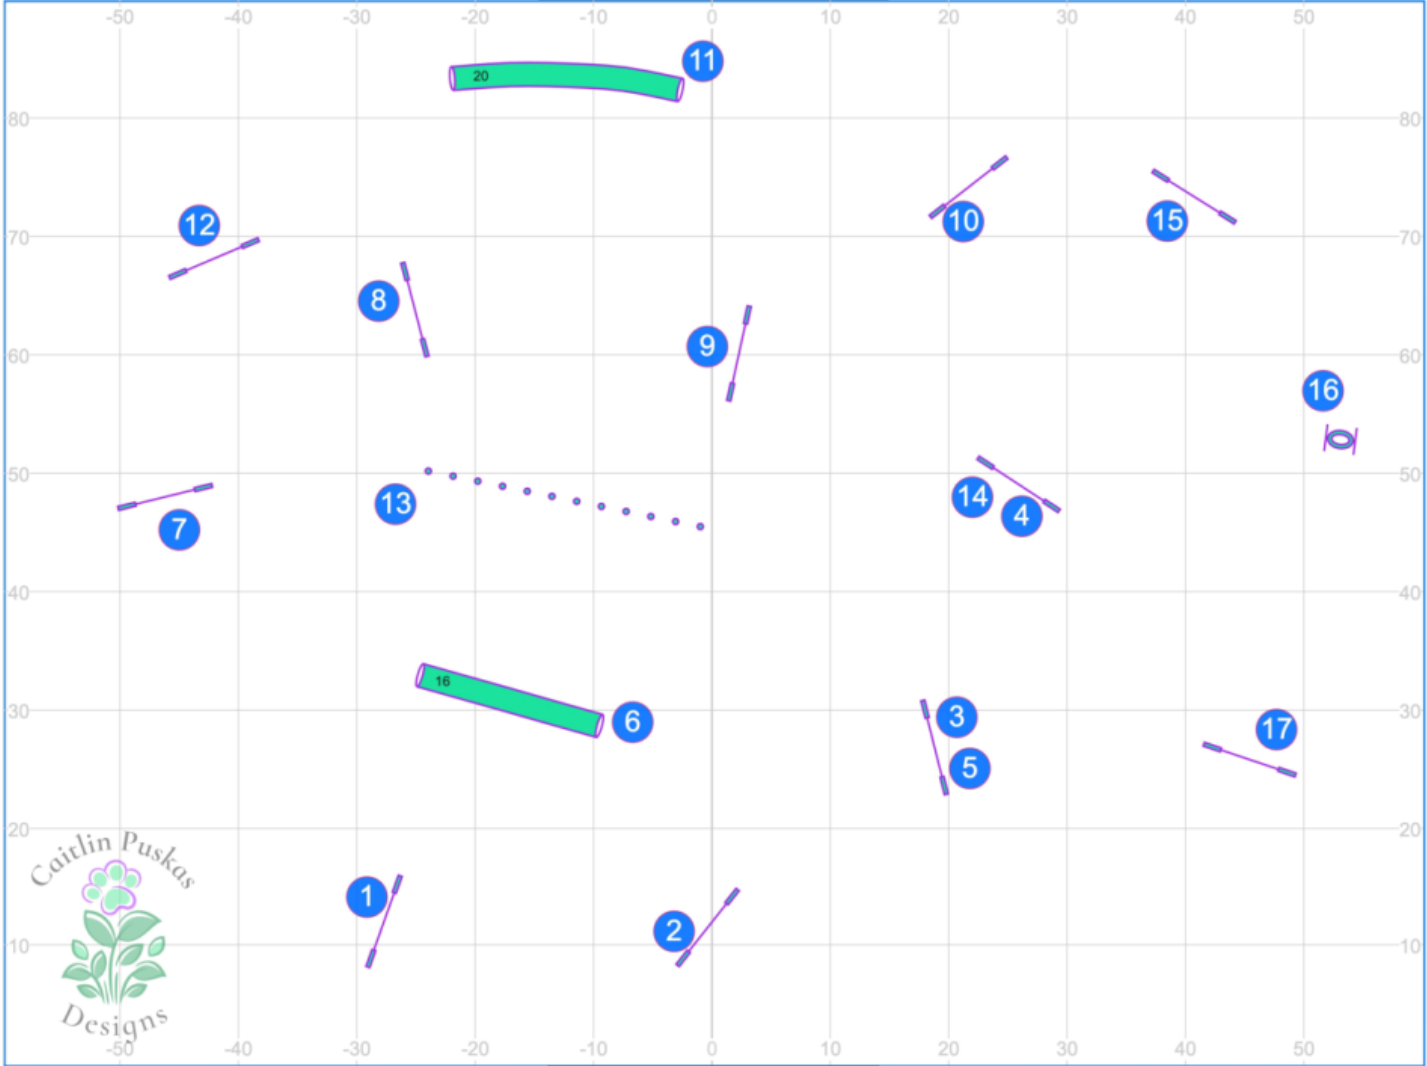

Path length (ft): 600.8

Premier Sports Center UKI
Senior/Champ Agility
Caitlin Puskas
16 May 2026

www.smarteragility.com

****Map is an Approximation****
Indoors on Turf
Electronic Timing

Path length (ft): 640.9

Premier Sports Center UKI
Masters Series Agility
Caitlin Puskas
16 May 2026

www.smarteragility.com

****Map is an Approximation****
Indoors on Turf
Electronic Timing

Path length (ft): 504.4

Premier Sports Center UKI
Beginner/Novice Jumping
Caitlin Puskas
16 May 2026

www.smarteragility.com

****Map is an Approximation****
Indoors on Turf
Electronic Timing

Path length (ft): 500.7

Premier Sports Center UKI
Senior/Champ Jumping
Caitlin Puskas
16 May 2026

www.smarteragility.com

****Map is an Approximation****
Indoors on Turf
Electronic Timing

Path length (ft): 605.8

Premier Sports Center UKI
Masters Series Jumping
Caitlin Puskas
16 May 2026

www.smarteragility.com

****Map is an Approximation****
Indoors on Turf
Electronic Timing