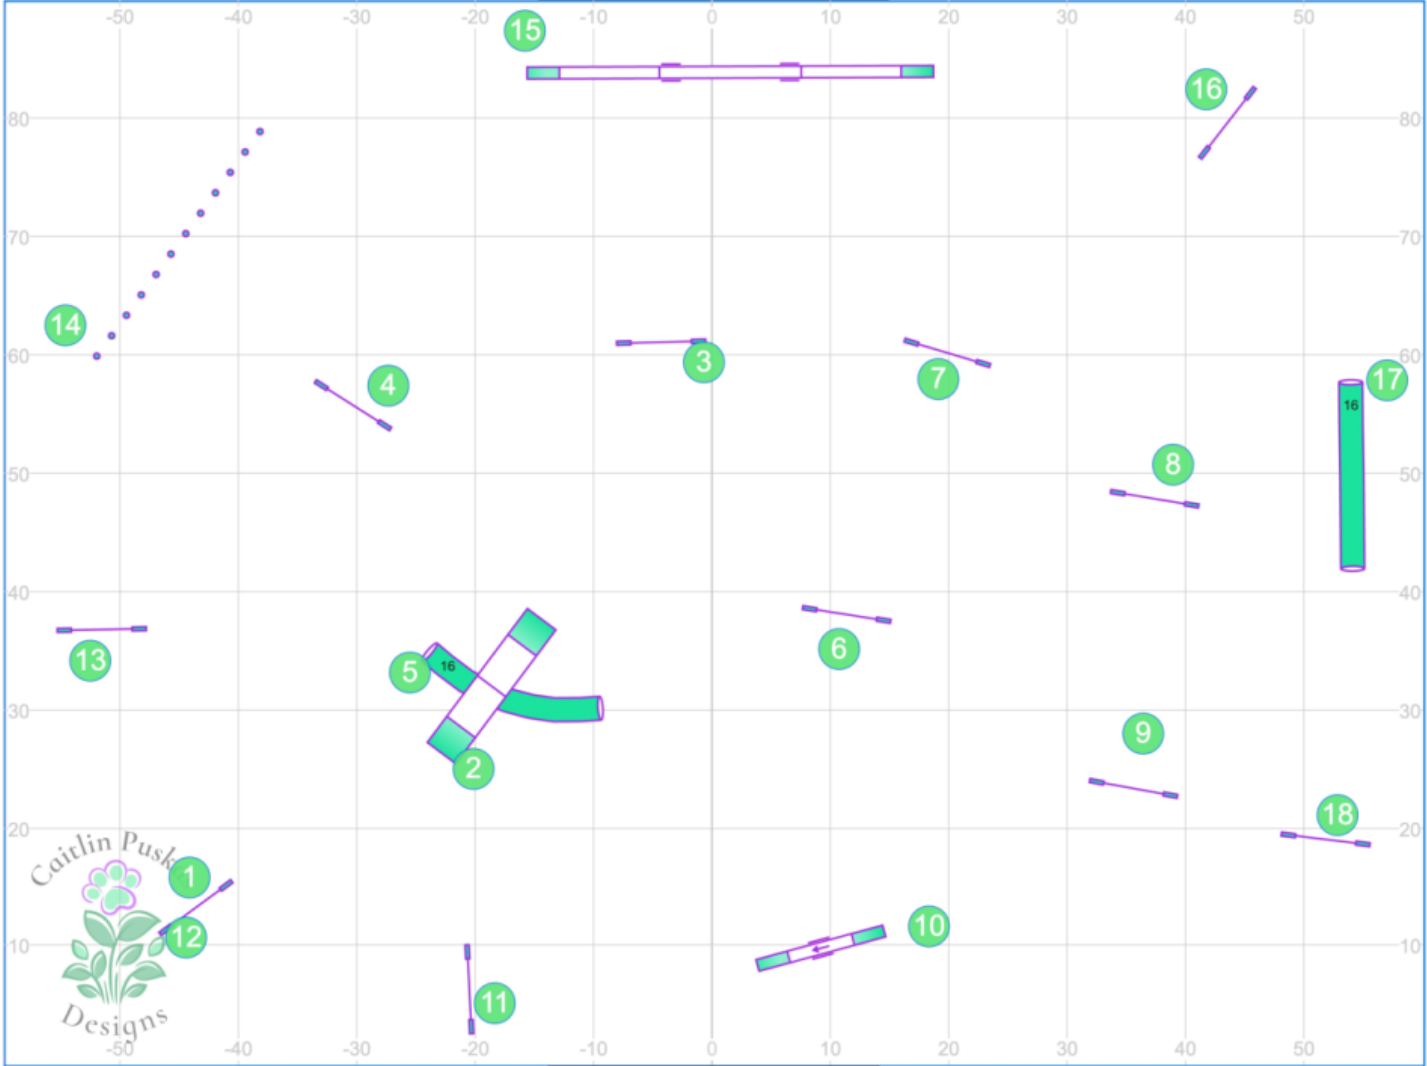

****Map is an Approximation****
Indoors on Turf
Electronic Timing

Path length (ft): 547.1

Premier Sports Center UKI
Beginner/Novice Agility
Caitlin Puskas
16 May 2026

www.smarteragility.com

****Map is an Approximation****
Indoors on Turf
Electronic Timing

Path length (ft): 600.8

Premier Sports Center UKI
Senior/Champ Agility
Caitlin Puskas
16 May 2026

www.smarteragility.com

****Map is an Approximation****
Indoors on Turf
Electronic Timing

Path length (ft): 640.9

Premier Sports Center UKI
Masters Series Agility
Caitlin Puskas
16 May 2026

www.smarteragility.com

****Map is an Approximation****
Indoors on Turf
Electronic Timing

Path length (ft): 504.4

Premier Sports Center UKI
Beginner/Novice Jumping
Caitlin Puskas
16 May 2026

www.smarteragility.com

****Map is an Approximation****
Indoors on Turf
Electronic Timing

Path length (ft): 500.7

Premier Sports Center UKI
Senior/Champ Jumping
Caitlin Puskas
16 May 2026

www.smarteragility.com