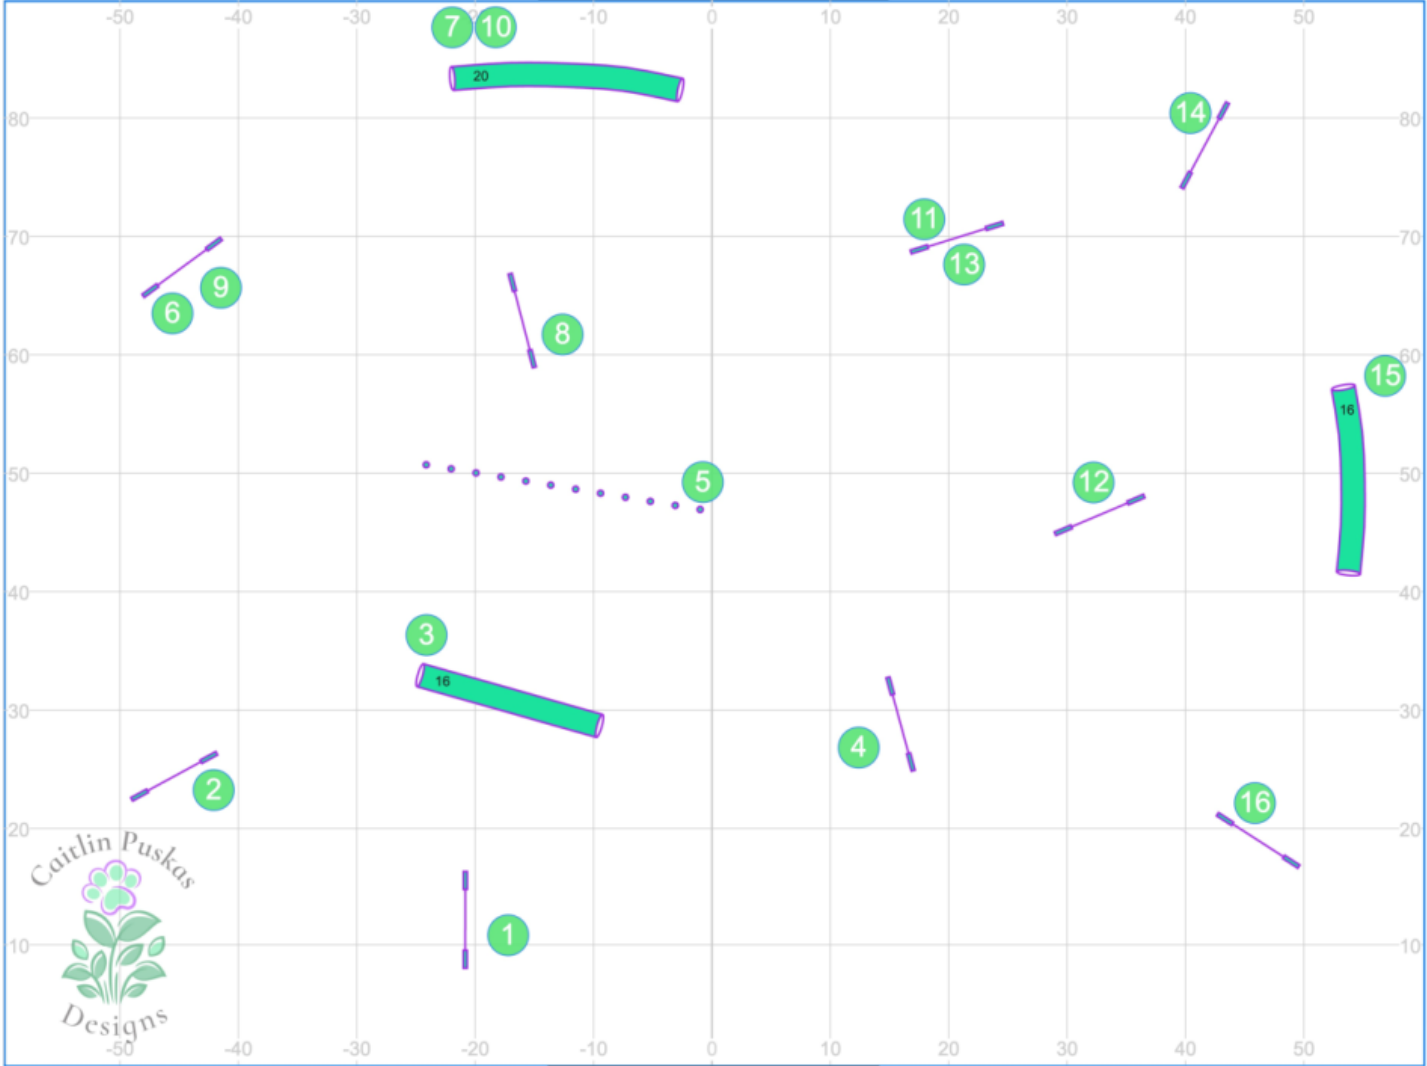

****Map is an Approximation****
Indoors on Turf
Electronic Timing

Path length (ft): 547.1

Premier Sports Center UKI
Beginner/Novice Agility
Caitlin Puskas
16 May 2026

www.smarteragility.com

****Map is an Approximation****
Indoors on Turf
Electronic Timing

Path length (ft): 600.8

Premier Sports Center UKI
Senior/Champ Agility
Caitlin Puskas
16 May 2026

www.smarteragility.com

****Map is an Approximation****
Indoors on Turf
Electronic Timing

Path length (ft): 640.9

Premier Sports Center UKI
Masters Series Agility
Caitlin Puskas
16 May 2026

www.smarteragility.com

****Map is an Approximation****
Indoors on Turf
Electronic Timing

Path length (ft): 504.4

Premier Sports Center UKI
Beginner/Novice Jumping
Caitlin Puskas
16 May 2026

www.smarteragility.com

****Map is an Approximation****
Indoors on Turf
Electronic Timing

Path length (ft): 500.7

Premier Sports Center UKI
Senior/Champ Jumping
Caitlin Puskas
16 May 2026

www.smarteragility.com