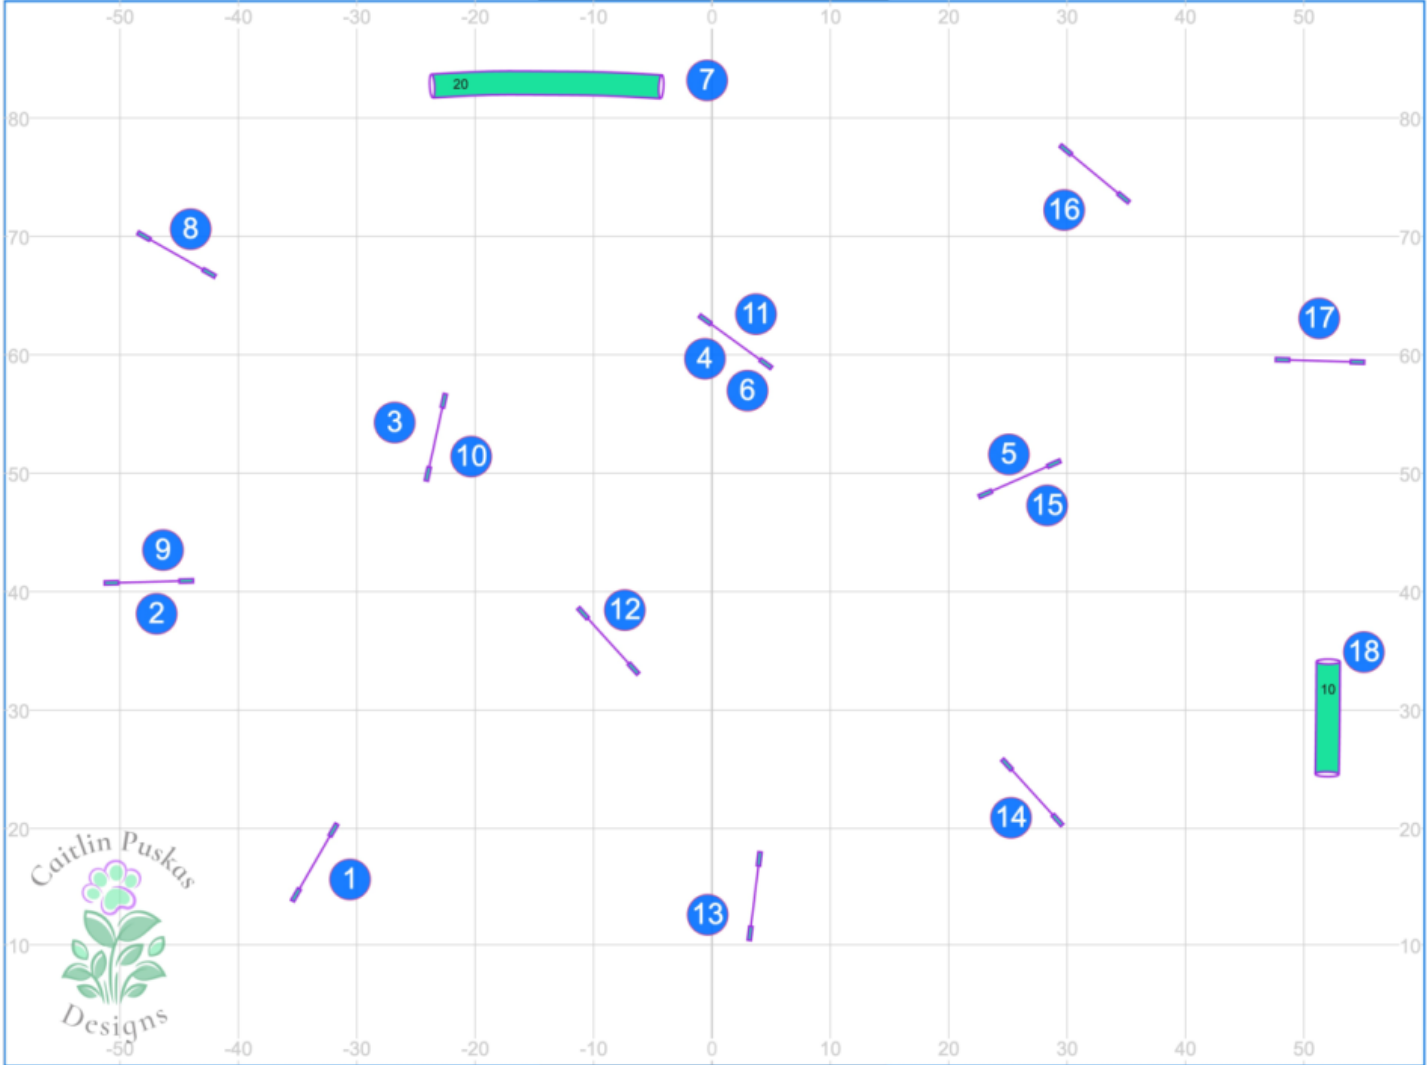

www.smarteragility.com

****Map is an Approximation****
Indoors on Turf
Electronic Timing

Path length (ft): 500.7

Premier Sports Center UKI
Senior/Champ Jumping
Caitlin Puskas
16 May 2026

www.smarteragility.com

****Map is an Approximation****
Indoors on Turf
Electronic Timing

Path length (ft): 605.8

Premier Sports Center UKI
Masters Series Jumping
Caitlin Puskas
16 May 2026

www.smarteragility.com

****Map is an Approximation****
Indoors on Turf
Electronic Timing

Path length (ft): 467.9

Premier Sports Center UKI
Beginner/Novice Speedstakes
Caitlin Puskas
16 May 2026

www.smarteragility.com

****Map is an Approximation****
Indoors on Turf
Electronic Timing

Path length (ft): 503.5