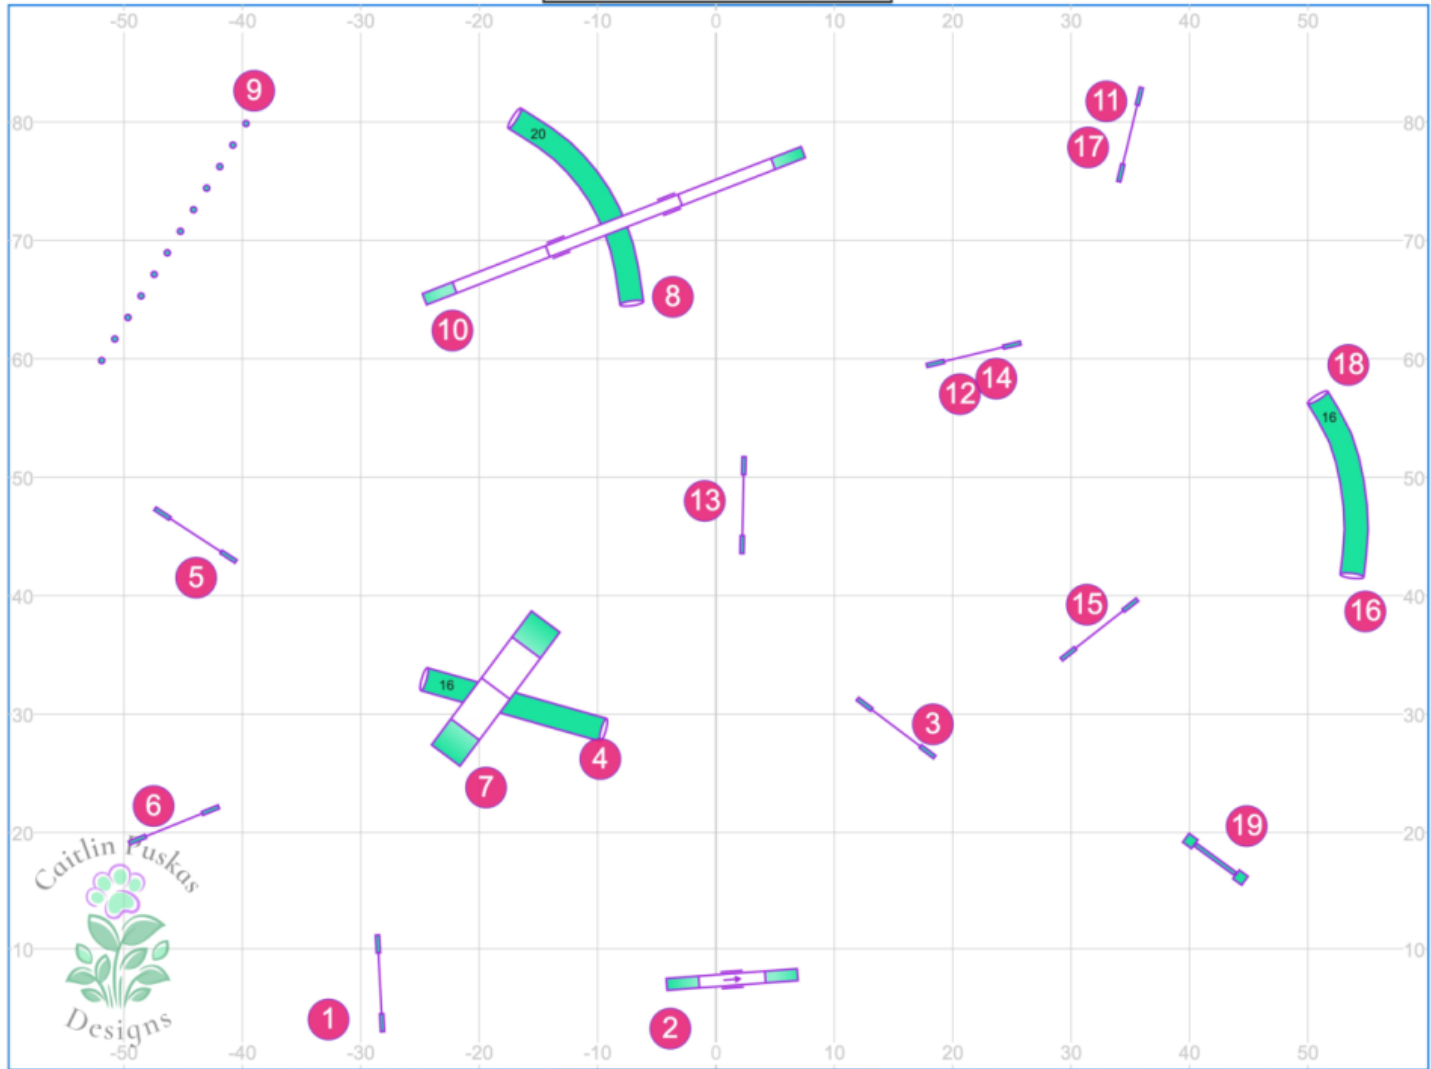

****Map is an Approximation****
Indoors on Turf
Electronic Timing

Path length (ft): 547.1

Premier Sports Center UKI
Beginner/Novice Agility
Caitlin Puskas
16 May 2026

www.smarteragility.com

****Map is an Approximation****
Indoors on Turf
Electronic Timing

Path length (ft): 600.8

Premier Sports Center UKI
Senior/Champ Agility
Caitlin Puskas
16 May 2026

www.smarteragility.com

****Map is an Approximation****
Indoors on Turf
Electronic Timing

Path length (ft): 640.9

Premier Sports Center UKI
Masters Series Agility
Caitlin Puskas
16 May 2026

www.smarteragility.com

****Map is an Approximation****
Indoors on Turf
Electronic Timing

Path length (ft): 504.4

Premier Sports Center UKI
Beginner/Novice Jumping
Caitlin Puskas
16 May 2026

www.smarteragility.com

****Map is an Approximation****
Indoors on Turf
Electronic Timing

Path length (ft): 500.7

Premier Sports Center UKI
Senior/Champ Jumping
Caitlin Puskas
16 May 2026

www.smarteragility.com