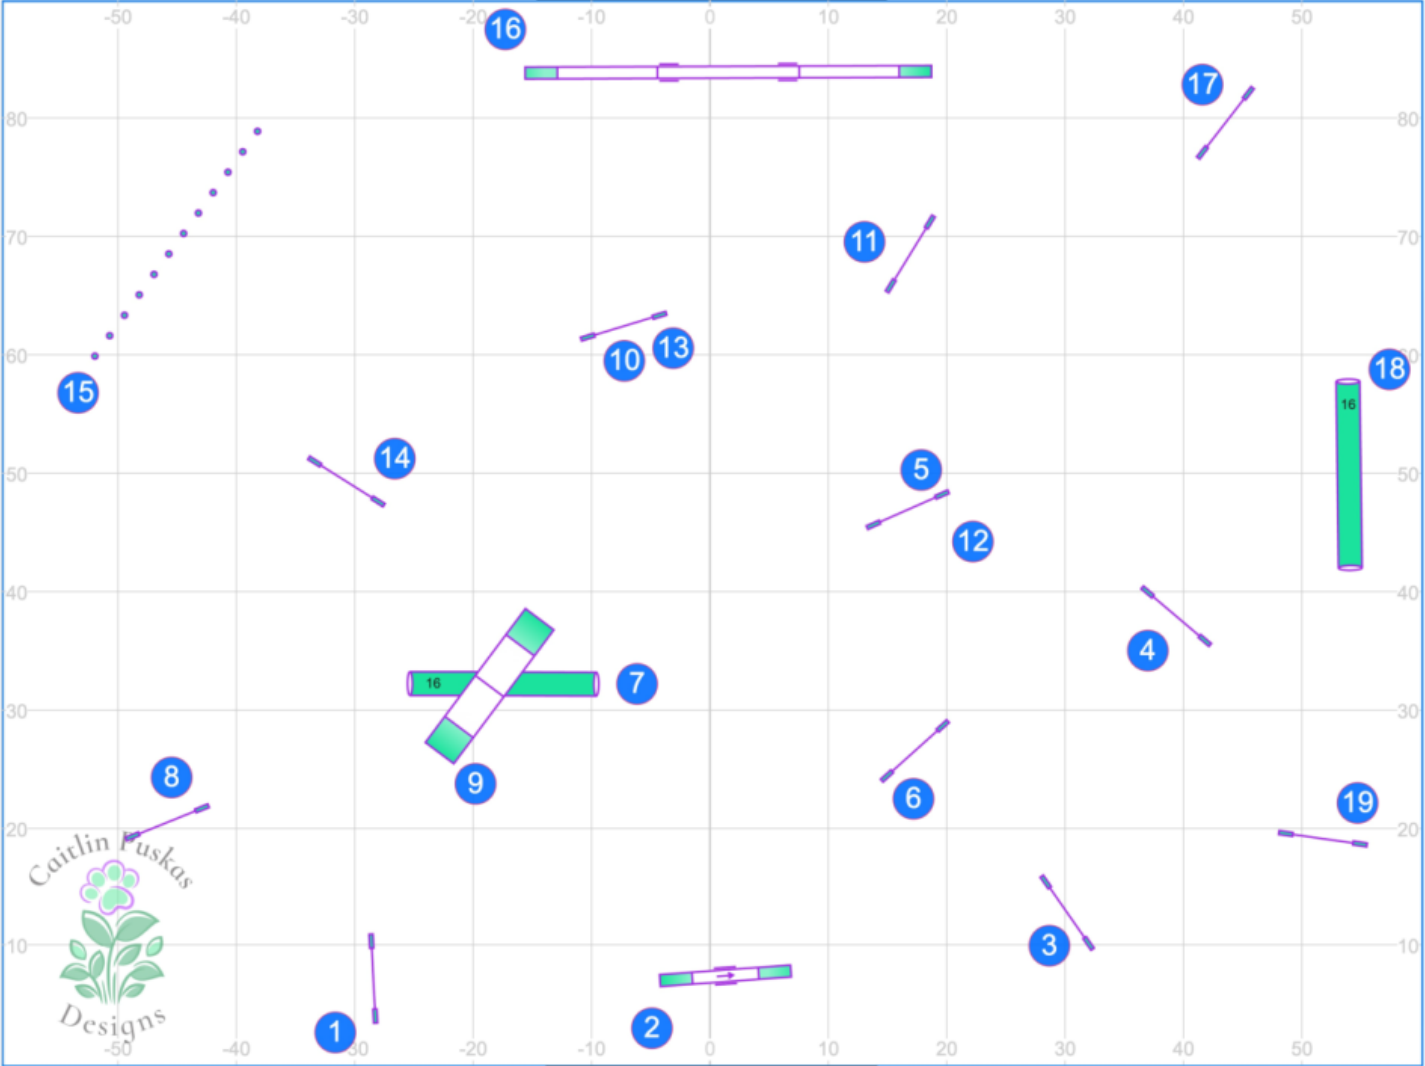

****Map is an Approximation****
Indoors on Turf
Electronic Timing

Path length (ft): 547.1

Premier Sports Center UKI
Beginner/Novice Agility
Caitlin Puskas
16 May 2026

www.smarteragility.com

****Map is an Approximation****
Indoors on Turf
Electronic Timing

Path length (ft): 600.8

Premier Sports Center UKI
Senior/Champ Agility
Caitlin Puskas
16 May 2026

www.smarteragility.com

****Map is an Approximation****
Indoors on Turf
Electronic Timing

Path length (ft): 640.9

Premier Sports Center UKI
Masters Series Agility
Caitlin Puskas
16 May 2026

www.smarteragility.com

****Map is an Approximation****
Indoors on Turf
Electronic Timing

Path length (ft): 504.4

Premier Sports Center UKI
Beginner/Novice Jumping
Caitlin Puskas
16 May 2026

www.smarteragility.com

****Map is an Approximation****
Indoors on Turf
Electronic Timing

Path length (ft): 500.7

Premier Sports Center UKI
Senior/Champ Jumping
Caitlin Puskas
16 May 2026

www.smarteragility.com