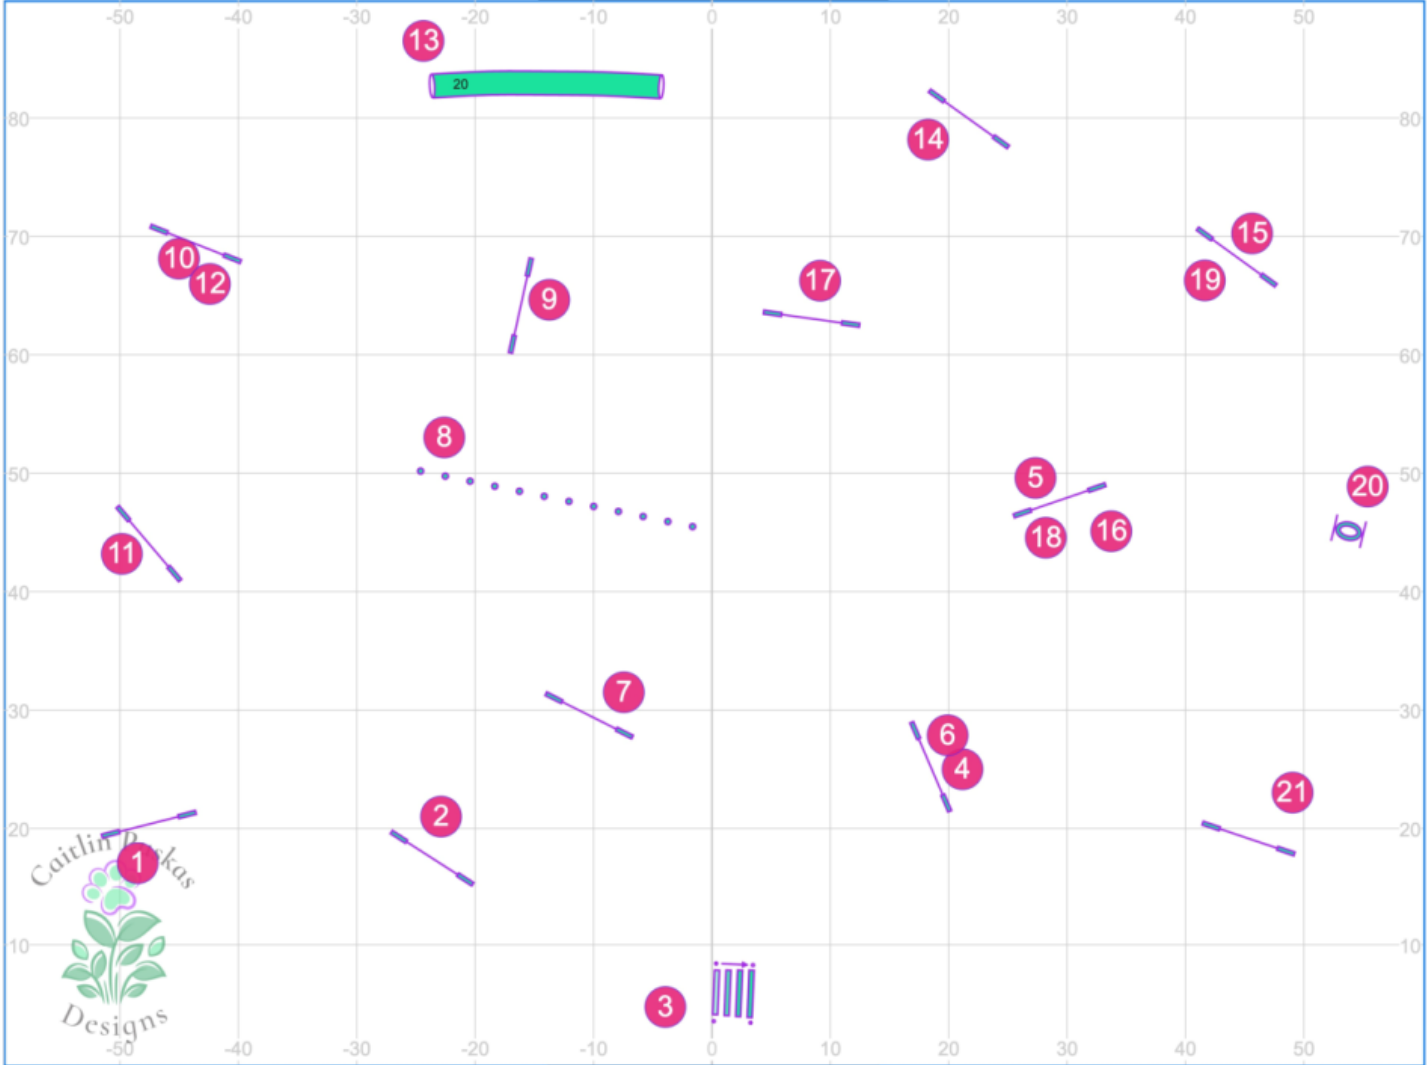

Premier Sports Center UKI
Masters Series Agility
Caitlin Puskas
16 May 2026

www.smarteragility.com

****Map is an Approximation****
Indoors on Turf
Electronic Timing

Path length (ft): 504.4

Premier Sports Center UKI
Beginner/Novice Jumping
Caitlin Puskas
16 May 2026

www.smarteragility.com

****Map is an Approximation****
Indoors on Turf
Electronic Timing

Path length (ft): 500.7

Premier Sports Center UKI
Senior/Champ Jumping
Caitlin Puskas
16 May 2026

www.smarteragility.com

****Map is an Approximation****
Indoors on Turf
Electronic Timing

Path length (ft): 605.8

Premier Sports Center UKI
Masters Series Jumping
Caitlin Puskas
16 May 2026

www.smarteragility.com

****Map is an Approximation****
Indoors on Turf
Electronic Timing

Path length (ft): 467.9

Premier Sports Center UKI
Beginner/Novice Speedstakes
Caitlin Puskas
16 May 2026

www.smarteragility.com

****Map is an Approximation****
Indoors on Turf
Electronic Timing

Path length (ft): 503.5