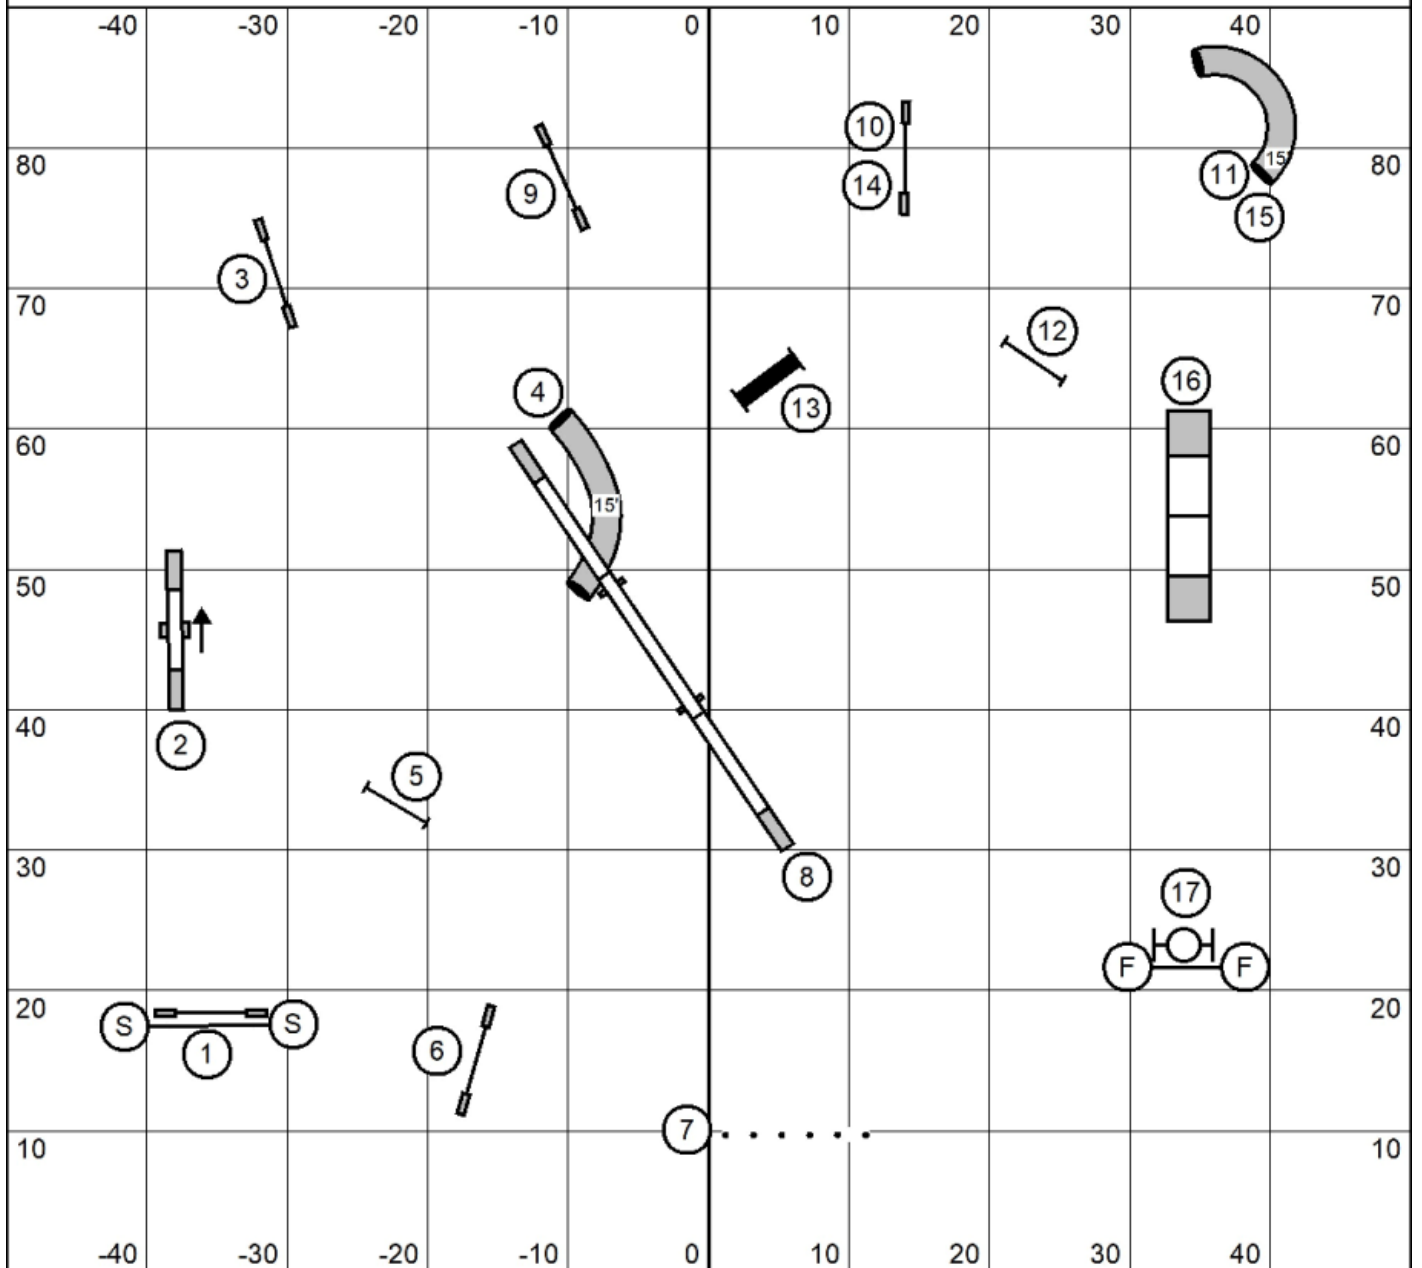

IN/OUT

Next Dog: Please enter when the previous dog is headed to #9.

Standard Level 2 & Double Down

IN/OUT

Standard Level 2 - Rd 1 & Double Down
 Judged by: Melissa Marinovich
 May 17, 2026
 Companion Dog Club
 Gretna, NE

IN/OUT

Next Dog: Please enter when the previous dog is headed to #10.

Standard Level 3 & Double Down

IN/OUT

Standard Level 3 - Rd 1 & Double Down
 Judged by: Melissa Marinovich
 May 17, 2026
 Companion Dog Club
 Gretna, NE