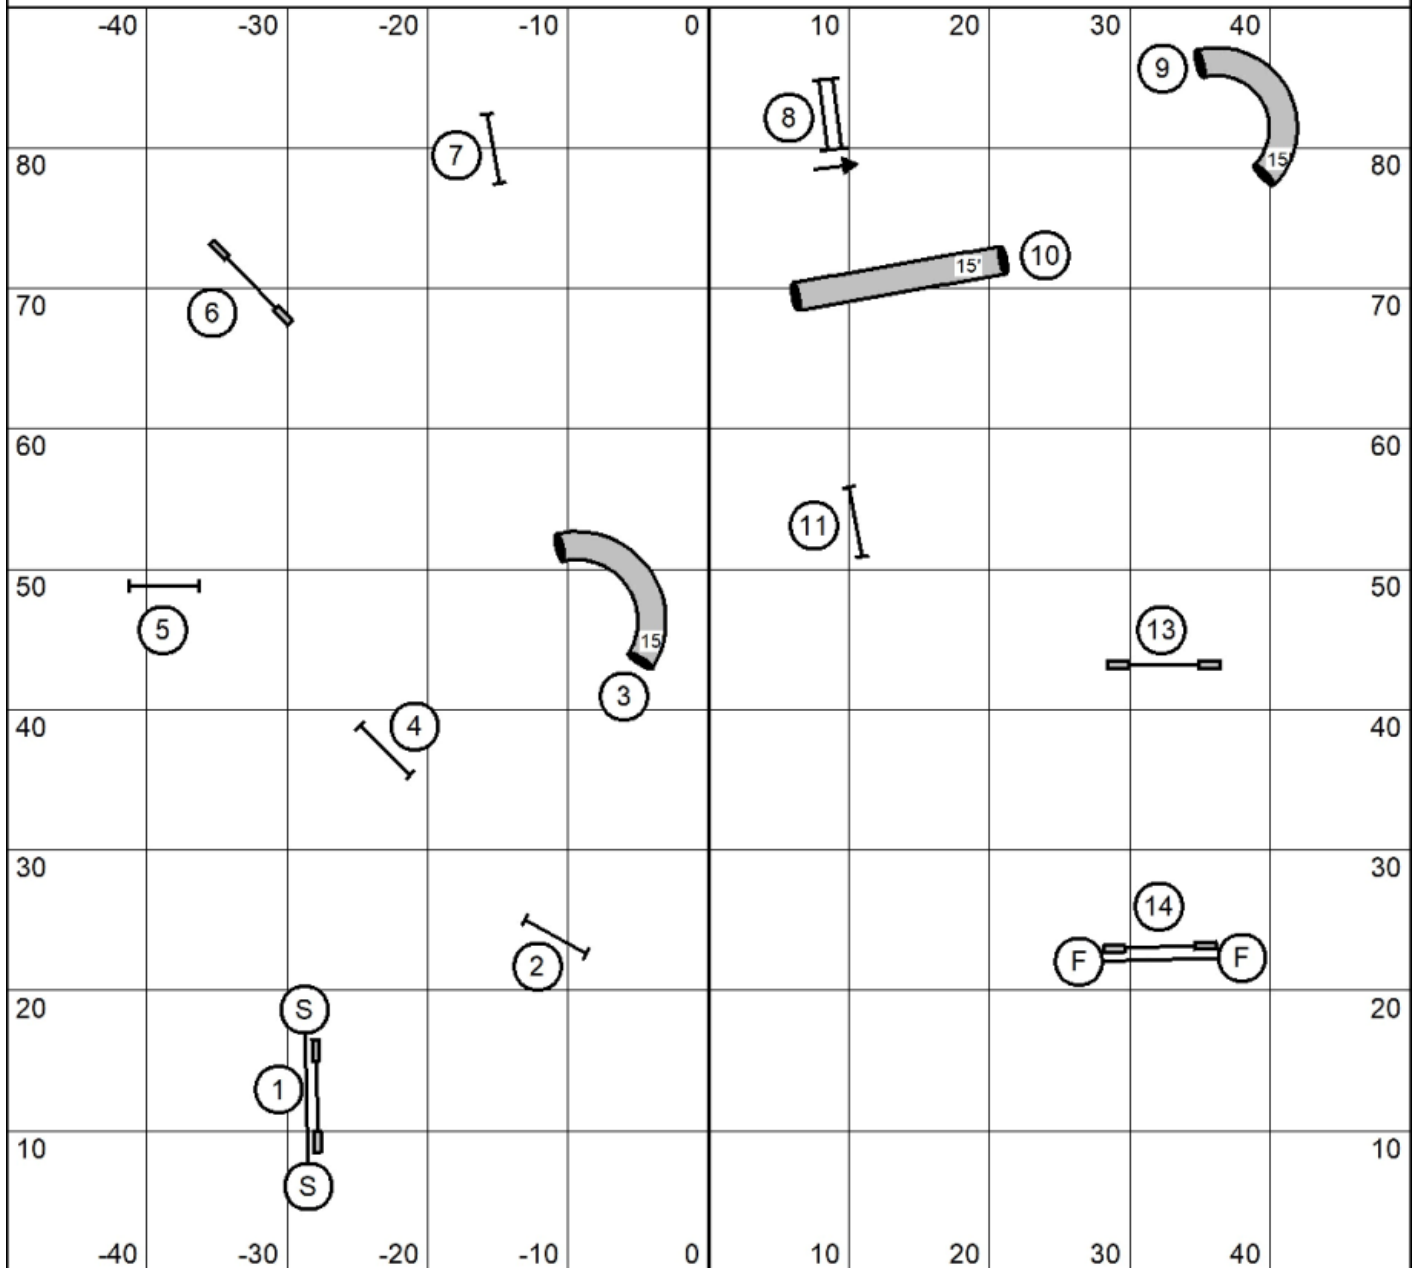

Jumpers Levels 1,2

IN/OUT

IN/OUT

Jumpers Levels 1/2
 Judged by: Melissa Marinovich
 May 17, 2026
 Companion Dog Club
 Gretna, NE

Next Dog: Please enter when the previous dog is headed to #8.

Jumpers Levels 3,5,C

IN/OUT

Next Dog: Please enter when the previous dog is headed to #9.

Standard Level 2 & Double Down

IN/OUT

Standard Level 2 - Rd 1 & Double Down
 Judged by: Melissa Marinovich
 May 17, 2026
 Companion Dog Club
 Gretna, NE

IN/OUT

Next Dog: Please enter when the previous dog is headed to #10.

Standard Level 3 & Double Down

IN/OUT

Standard Level 3 - Rd 1 & Double Down
 Judged by: Melissa Marinovich
 May 17, 2026
 Companion Dog Club
 Gretna, NE