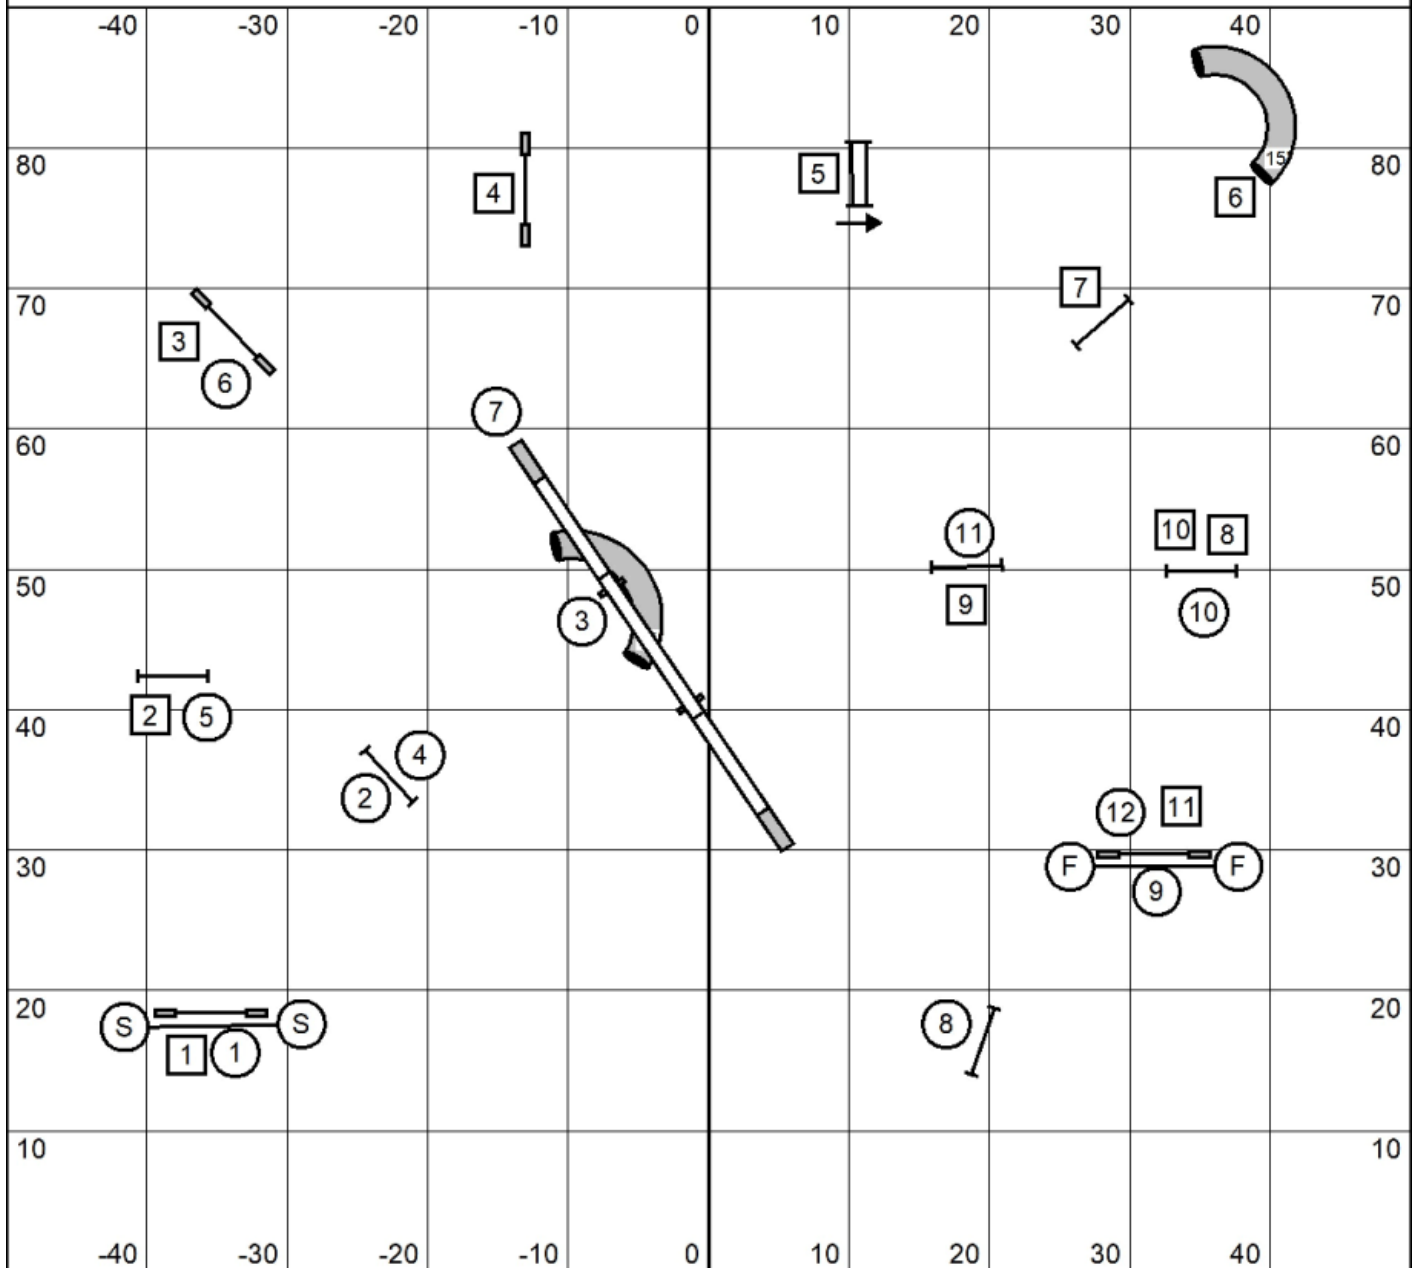

Colors Levels 1,2

IN/OUT

Colors Levels 1/2
Judged by: Melissa Marinovich
May 17, 2026
Companion Dog Club
Gretna, NE

IN/OUT