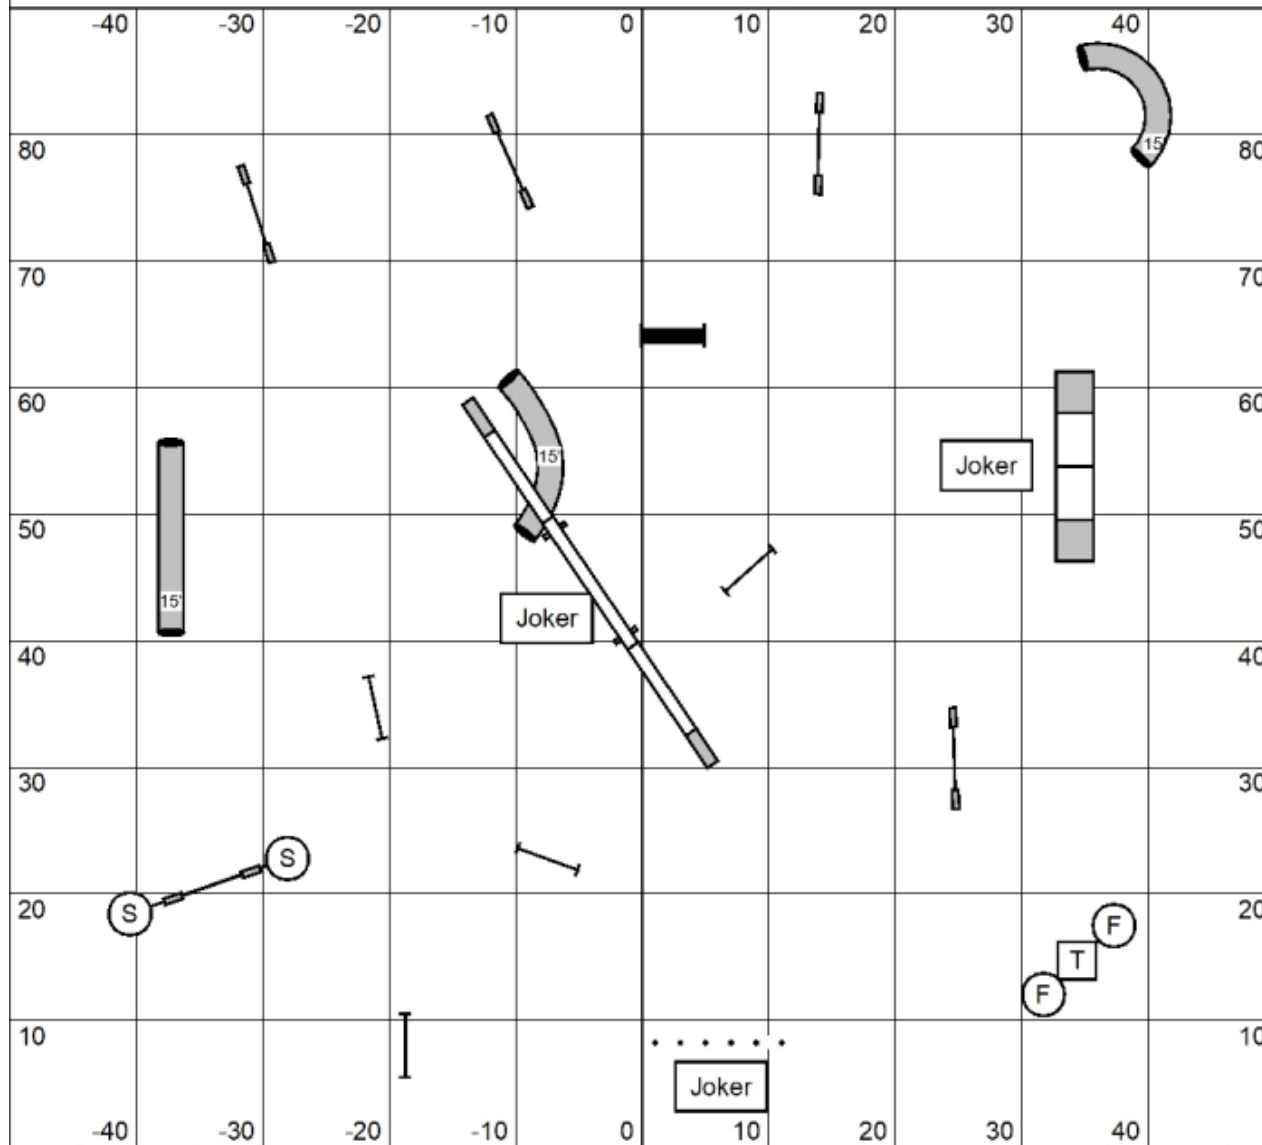

IN/OUT

Next Dog: Please enter when the previous dog is headed to #12.

Standard Levels 5,C & Double Down

IN/OUT

Standard Levels 5/C - Rd 1 & Double Down
 Judged by: Melissa Marinovich
 May 17, 2026
 Companion Dog Club
 Gretna, NE

IN/OUT

Next Dog: Please enter when the previous dog is headed to #14.

Fullhouse Levels 1,2,3,5,C

* Start jump is bi-directional, but must be taken to start time and scoring.

* Table is live at all times.

* You need 3 single jumps, 2 tunnels or panel, and 1 joker and enough points to qualify per level.

Dog Walk, A-Frame, Weaves = 5-points
Tunnels, Panel Jump = 3-points
Single Jumps = 1-point

TIME

4", 8", 12" = 40s+5s

16"V, 16", 20", 24" = 35s+5s

Points Needed to Qualify		
	Reg/Vet	Enth/Spec
Level 1	19 points	17 points
Level 2	21 points	19 points
Level 3	23 points	21 points
Level 5/C	25 points	23 points