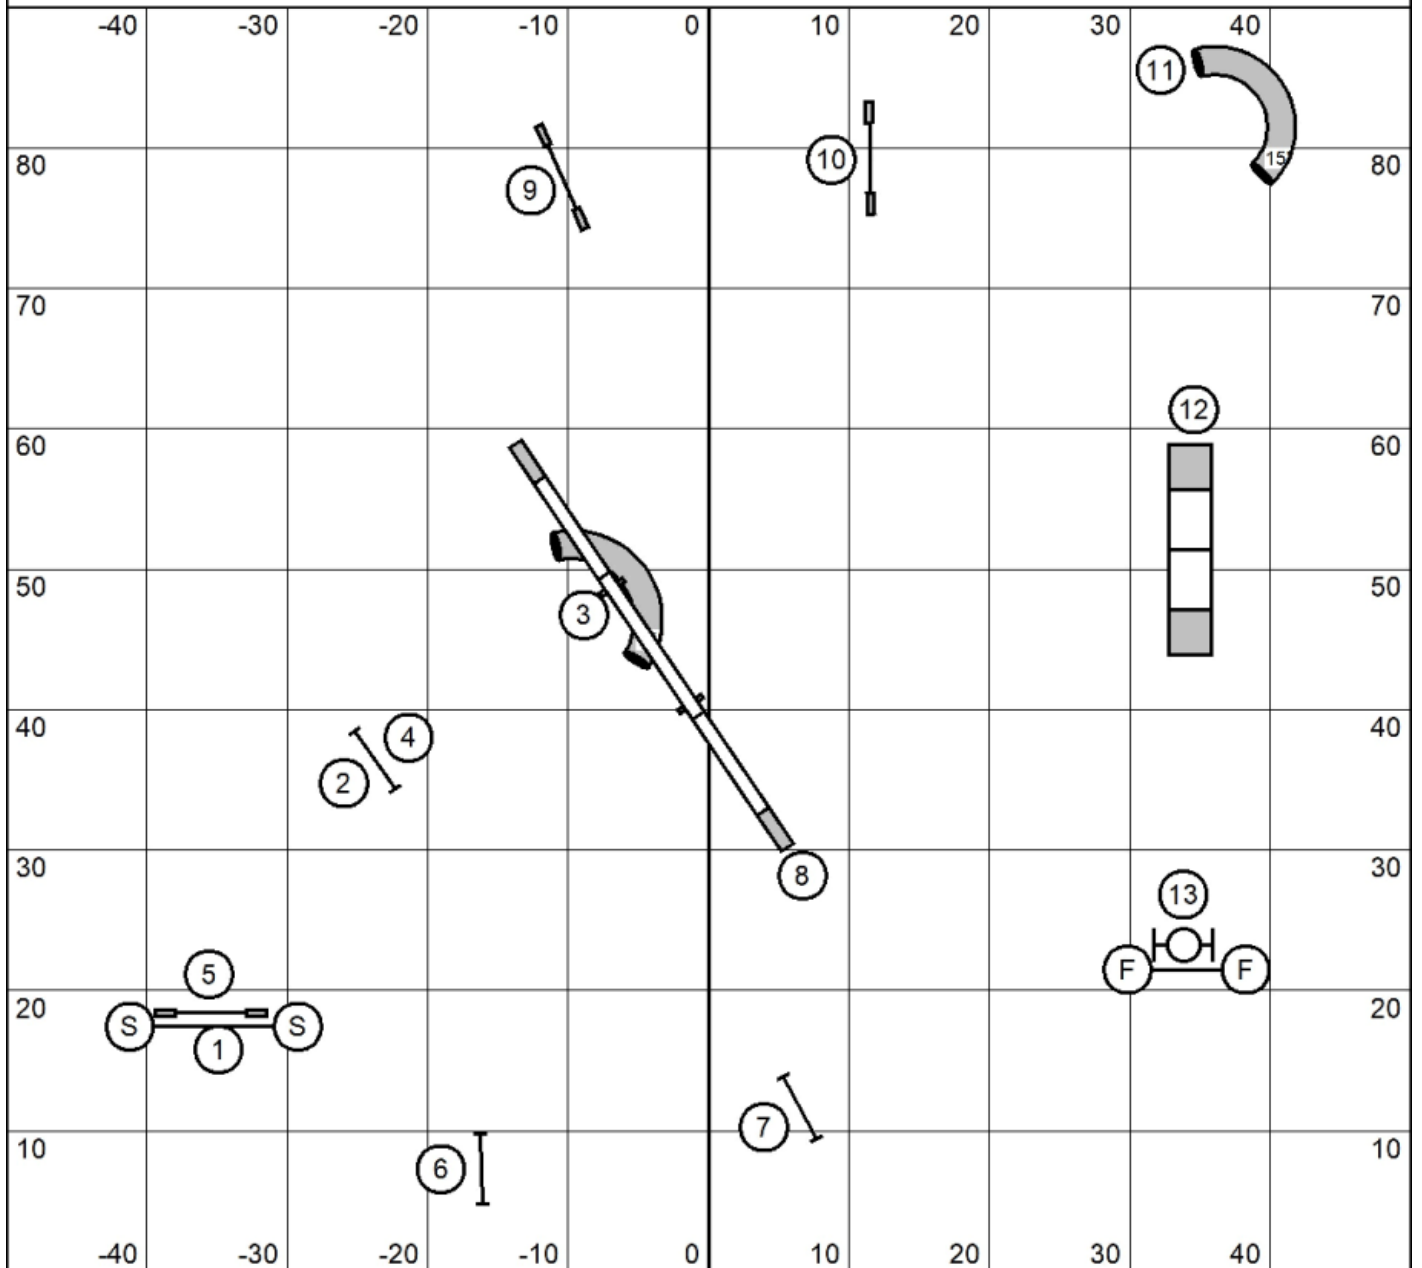

IN/OUT

Colors Levels 1,2

IN/OUT

Colors Levels 1/2
 Judged by: Melissa Marinovich
 May 17, 2026
 Companion Dog Club
 Gretna, NE

IN/OUT

Standard Level 1 & Double Down

IN/OUT

Standard Level 1 - Rd 1 & Double Down
 Judged by: Melissa Marinovich
 May 17, 2026
 Companion Dog Club
 Gretna, NE

IN/OUT

Next Dog: Please enter when the previous dog is headed to #9.

Standard Level 2 & Double Down

IN/OUT

Standard Level 2 - Rd 1 & Double Down
 Judged by: Melissa Marinovich
 May 17, 2026
 Companion Dog Club
 Gretna, NE

IN/OUT

Next Dog: Please enter when the previous dog is headed to #10.

Standard Level 3 & Double Down

IN/OUT

Standard Level 3 - Rd 1 & Double Down
 Judged by: Melissa Marinovich
 May 17, 2026
 Companion Dog Club
 Gretna, NE