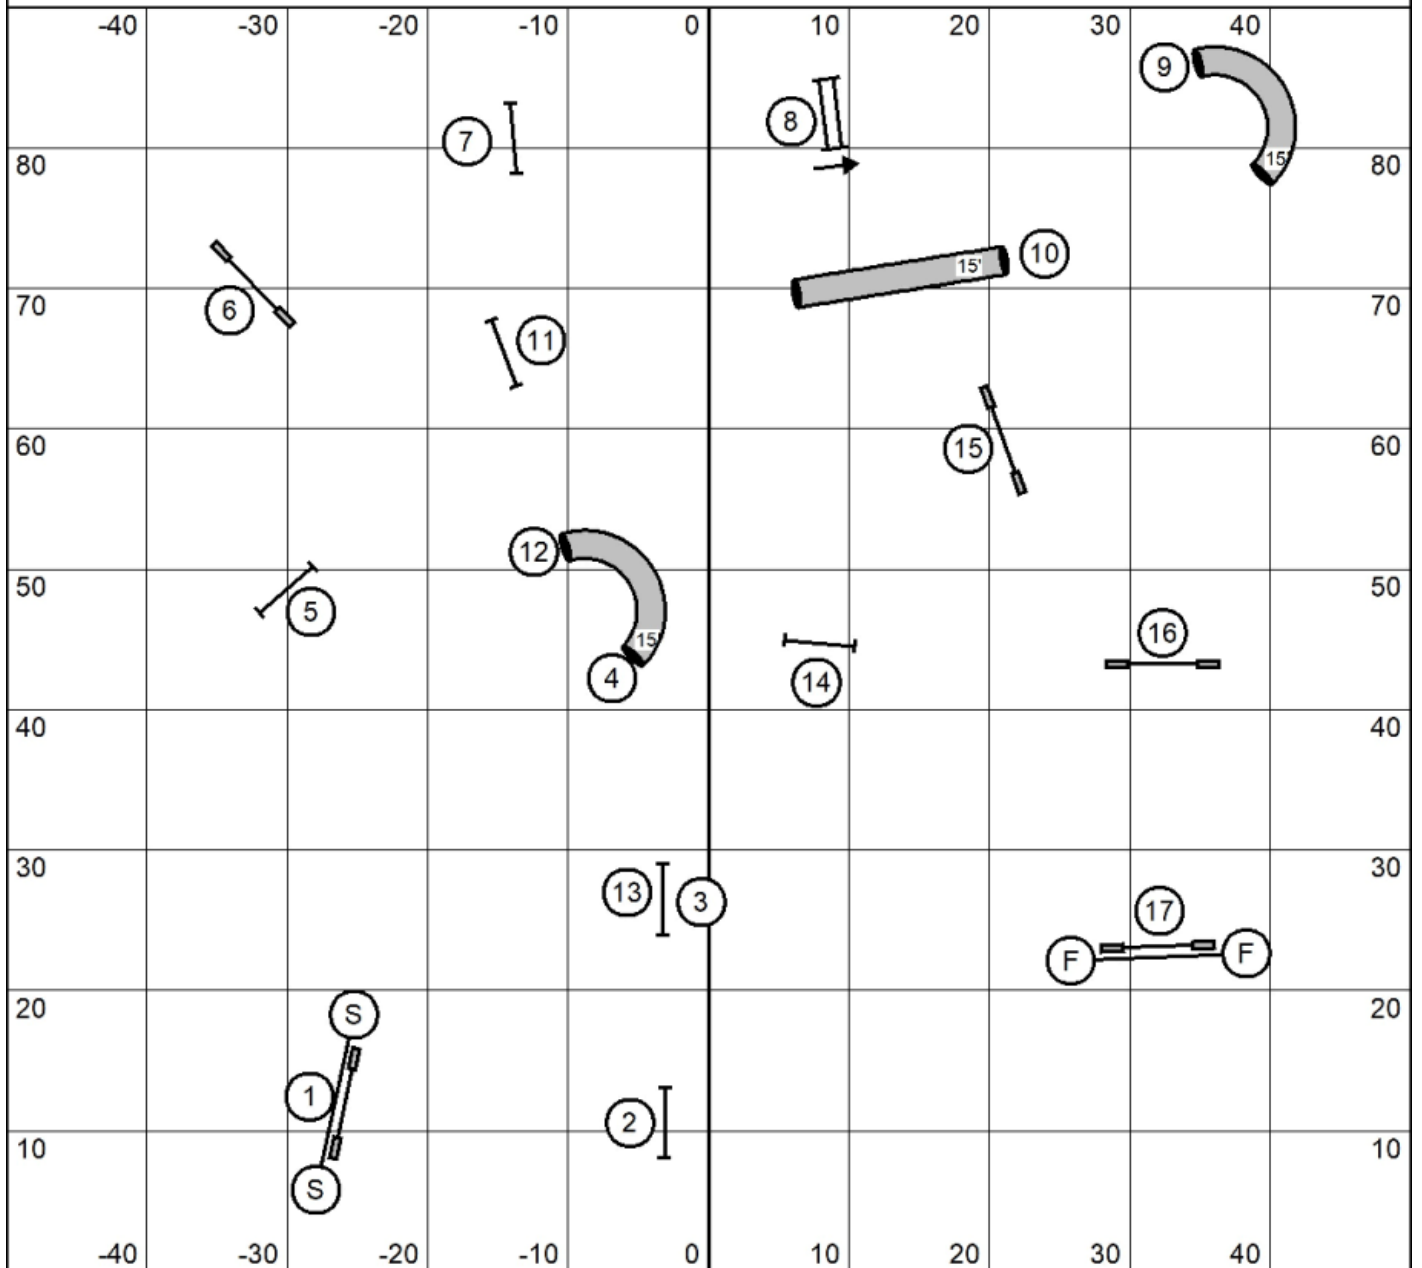

Jumpers Levels 1,2

IN/OUT

IN/OUT

Jumpers Levels 1/2
 Judged by: Melissa Marinovich
 May 17, 2026
 Companion Dog Club
 Gretna, NE

Next Dog: Please enter when the previous dog is headed to #8.

Jumpers Levels 3,5,C

IN/OUT

Next Dog: Please enter when the previous dog is headed to #9.

Standard Level 2 & Double Down

IN/OUT

Standard Level 2 - Rd 1 & Double Down
 Judged by: Melissa Marinovich
 May 17, 2026
 Companion Dog Club
 Gretna, NE

IN/OUT

Next Dog: Please enter when the previous dog is headed to #10.

Standard Level 3 & Double Down

IN/OUT

Standard Level 3 - Rd 1 & Double Down
 Judged by: Melissa Marinovich
 May 17, 2026
 Companion Dog Club
 Gretna, NE