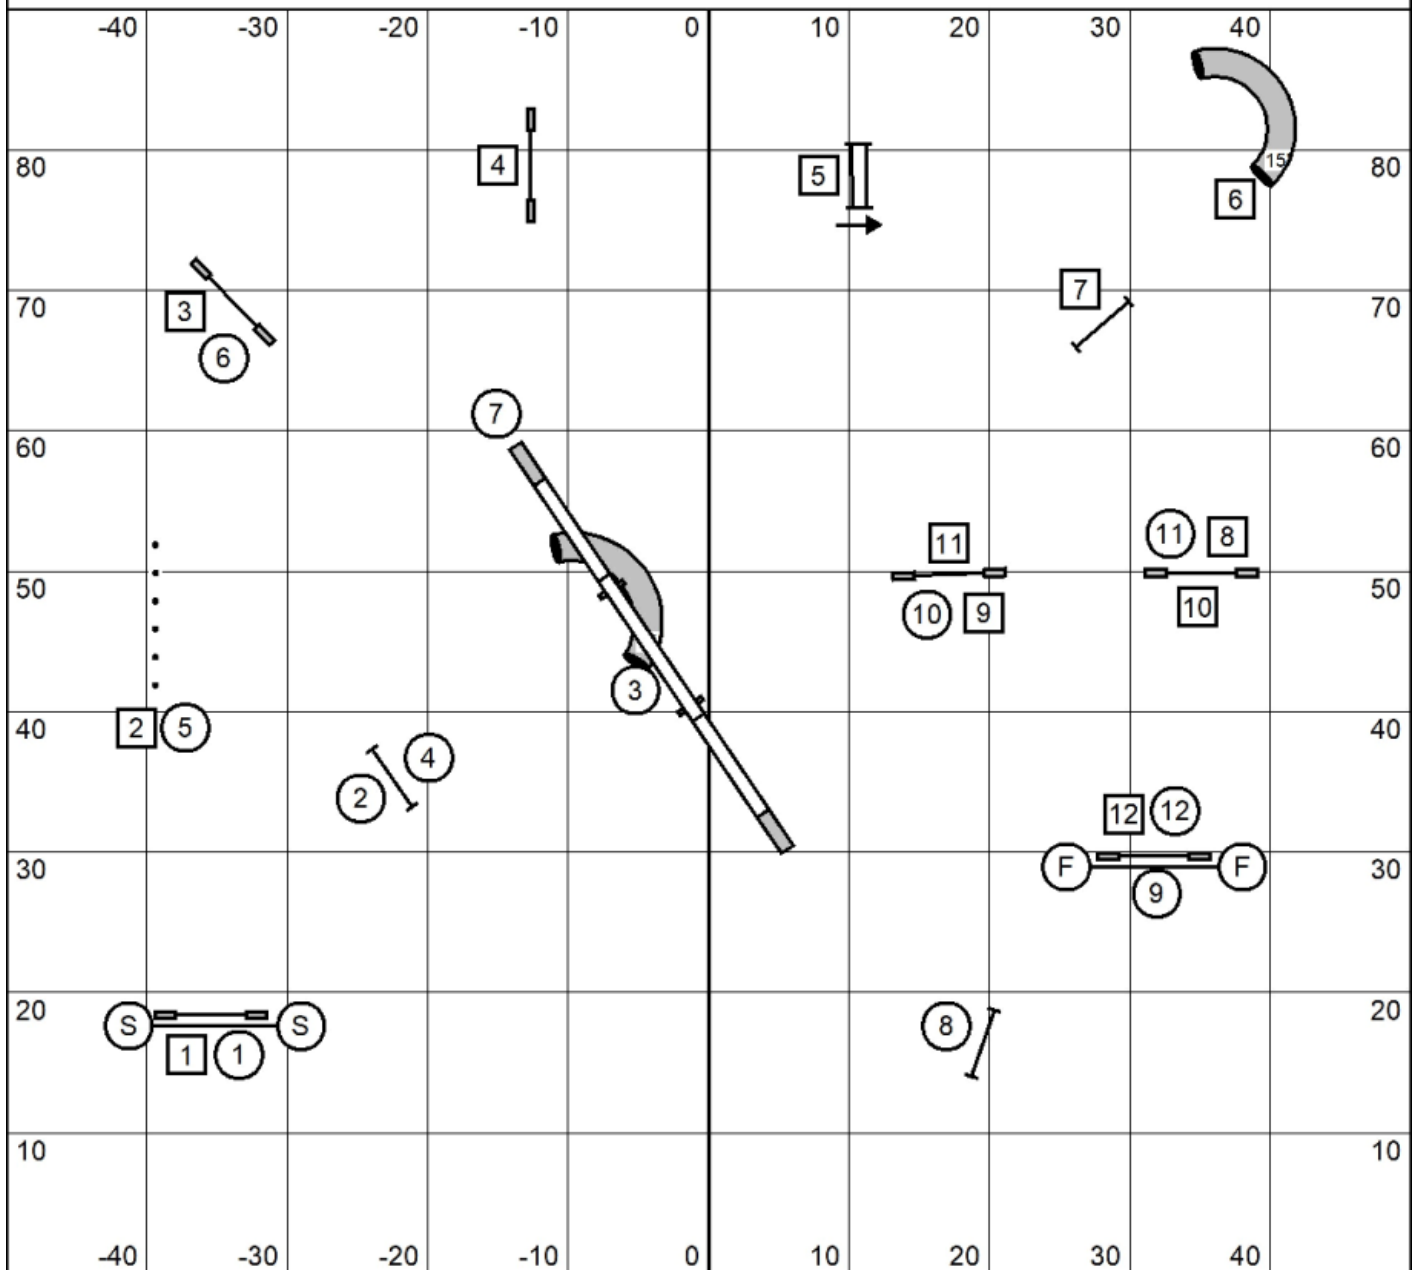

Jumpers Levels 1,2

IN/OUT

IN/OUT

Jumpers Levels 1/2
 Judged by: Melissa Marinovich
 May 17, 2026
 Companion Dog Club
 Gretna, NE

Next Dog: Please enter when the previous dog is headed to #8.

Jumpers Levels 3,5,C

IN/OUT

IN/OUT

Jumpers Levels 3/5/C
 Judged by: Melissa Marinovich
 May 17, 2026
 Companion Dog Club
 Gretna, NE

Next Dog: Please enter when the previous dog is headed to #14.

Colors Levels 3,5,C

IN/OUT

Colors Levels 3/5/C
 Judged by: Melissa Marinovich
 May 17, 2026
 Companion Dog Club
 Gretna, NE

IN/OUT

Next Dog: Please enter when the previous dog is headed to #9.

Standard Level 2 & Double Down

IN/OUT

Standard Level 2 - Rd 1 & Double Down
 Judged by: Melissa Marinovich
 May 17, 2026
 Companion Dog Club
 Gretna, NE

IN/OUT

Next Dog: Please enter when the previous dog is headed to #10.

Standard Level 3 & Double Down

IN/OUT

Standard Level 3 - Rd 1 & Double Down
 Judged by: Melissa Marinovich
 May 17, 2026
 Companion Dog Club
 Gretna, NE