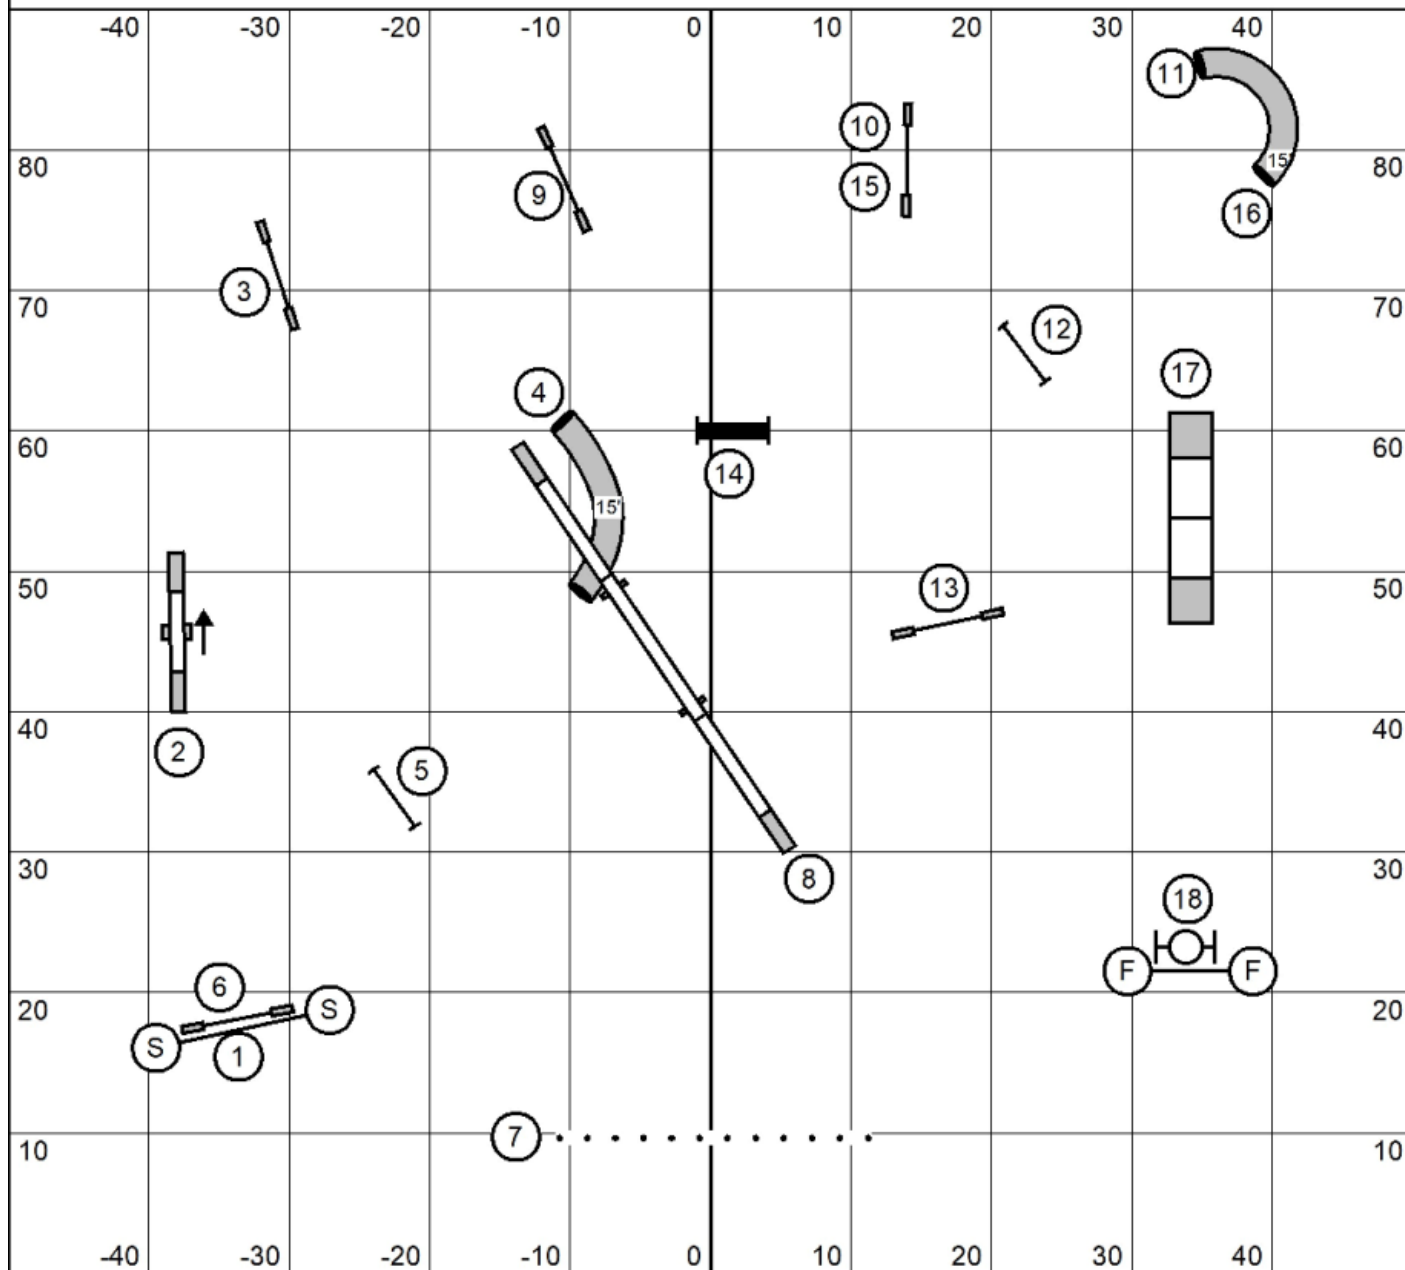

IN/OUT

Next Dog: Please enter when the previous dog is headed to #10.

Standard Level 3 & Double Down

IN/OUT

Standard Level 3 - Rd 1 & Double Down
 Judged by: Melissa Marinovich
 May 17, 2026
 Companion Dog Club
 Gretna, NE

IN/OUT

Next Dog: Please enter when the previous dog is headed to #12.

Standard Levels 5,C & Double Down

IN/OUT

Standard Levels 5/C - Rd 1 & Double Down
 Judged by: Melissa Marinovich
 May 17, 2026
 Companion Dog Club
 Gretna, NE

IN/OUT

Next Dog: Please enter when the previous dog is headed to #14.

Fullhouse Levels 1,2,3,5,C

* Start jump is bi-directional, but must be taken to start time and scoring.

* Table is live at all times.

* You need 3 single jumps, 2 tunnels or panel, and 1 joker and enough points to qualify per level.