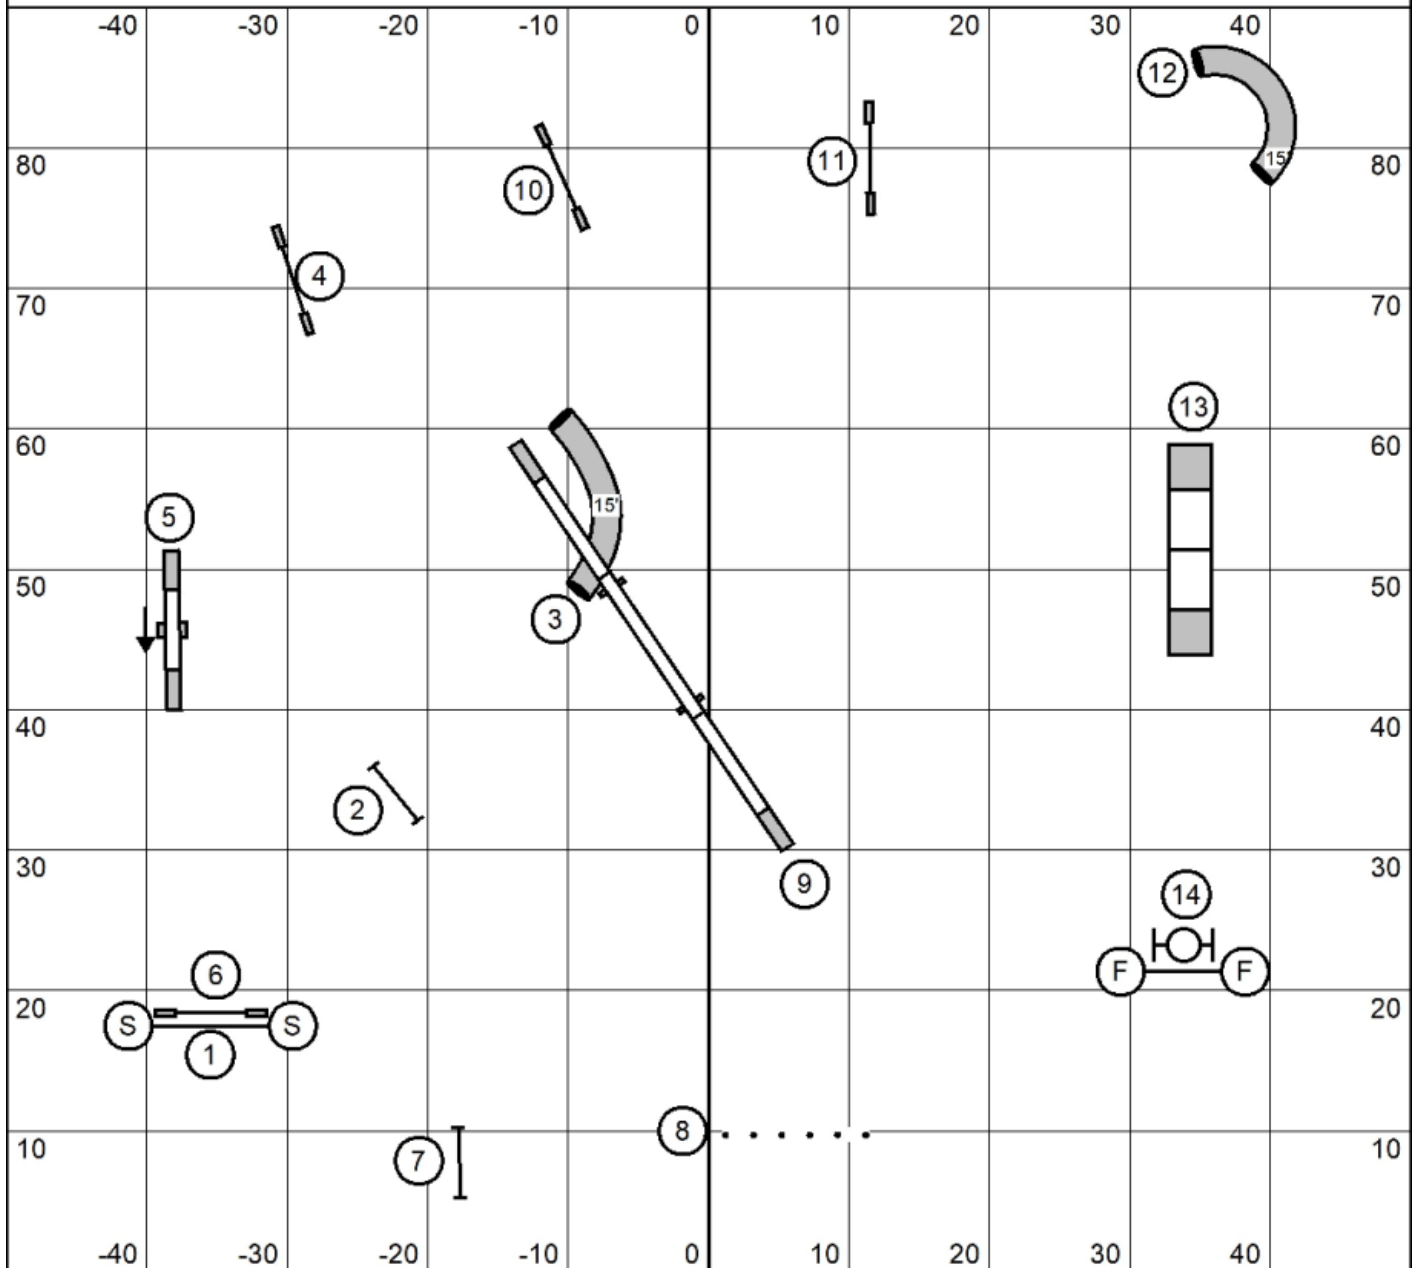

IN/OUT

Next Dog: Please enter when the previous dog is headed to #9.

Standard Level 2 & Double Down

IN/OUT

Standard Level 2 - Rd 1 & Double Down
 Judged by: Melissa Marinovich
 May 17, 2026
 Companion Dog Club
 Gretna, NE

IN/OUT

Next Dog: Please enter when the previous dog is headed to #10.

Standard Level 3 & Double Down

IN/OUT

Standard Level 3 - Rd 1 & Double Down
 Judged by: Melissa Marinovich
 May 17, 2026
 Companion Dog Club
 Gretna, NE