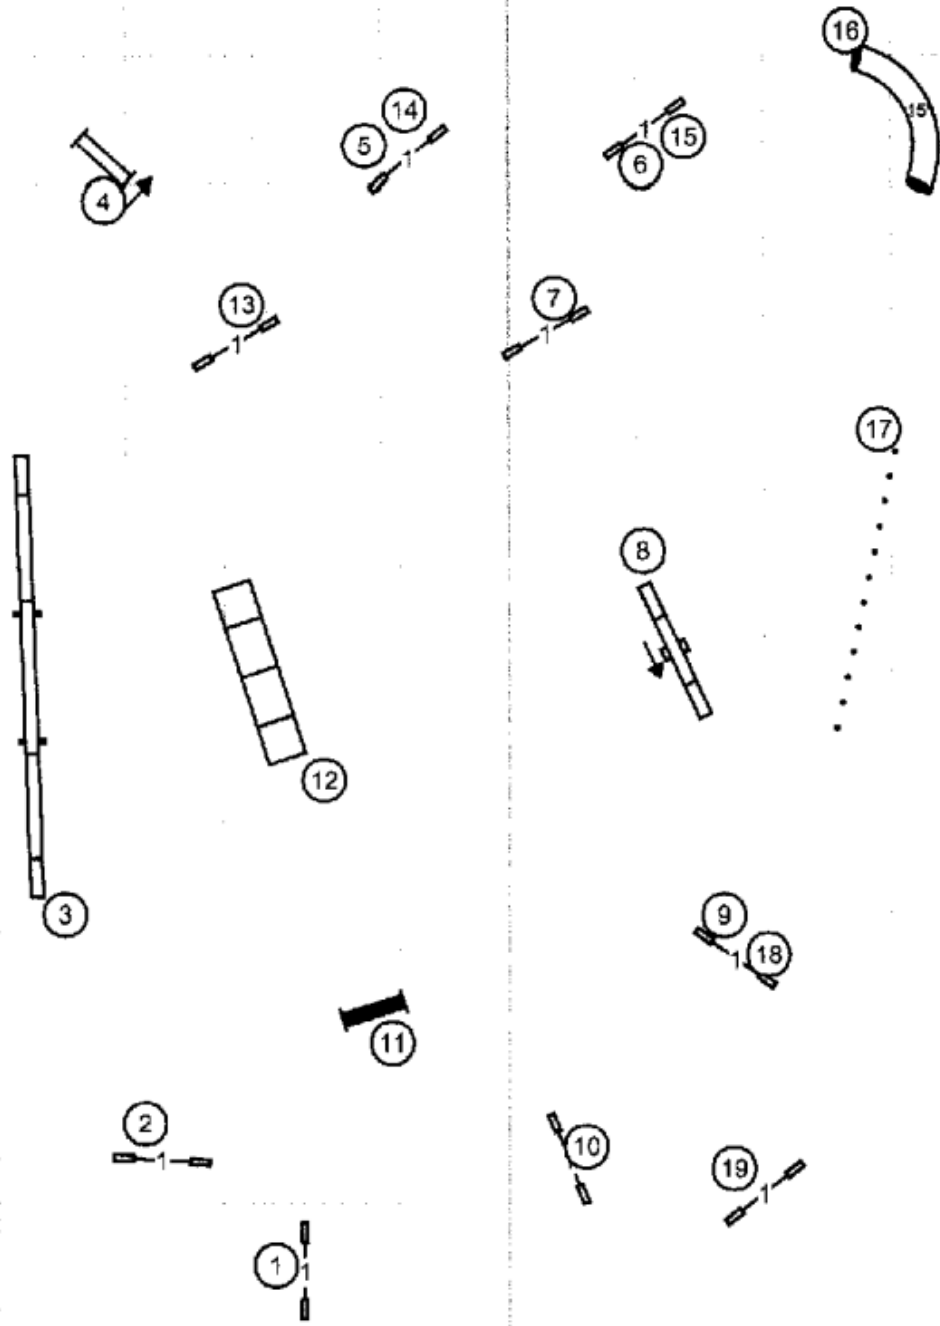

RC

RC

T S

Enter/Exit

RC

Enter/Exit

Dog Obedience Club of Hollywood
Premier Standard
Friday, May 15, 2026
Judge: Cindy Deak
Indoors on turf