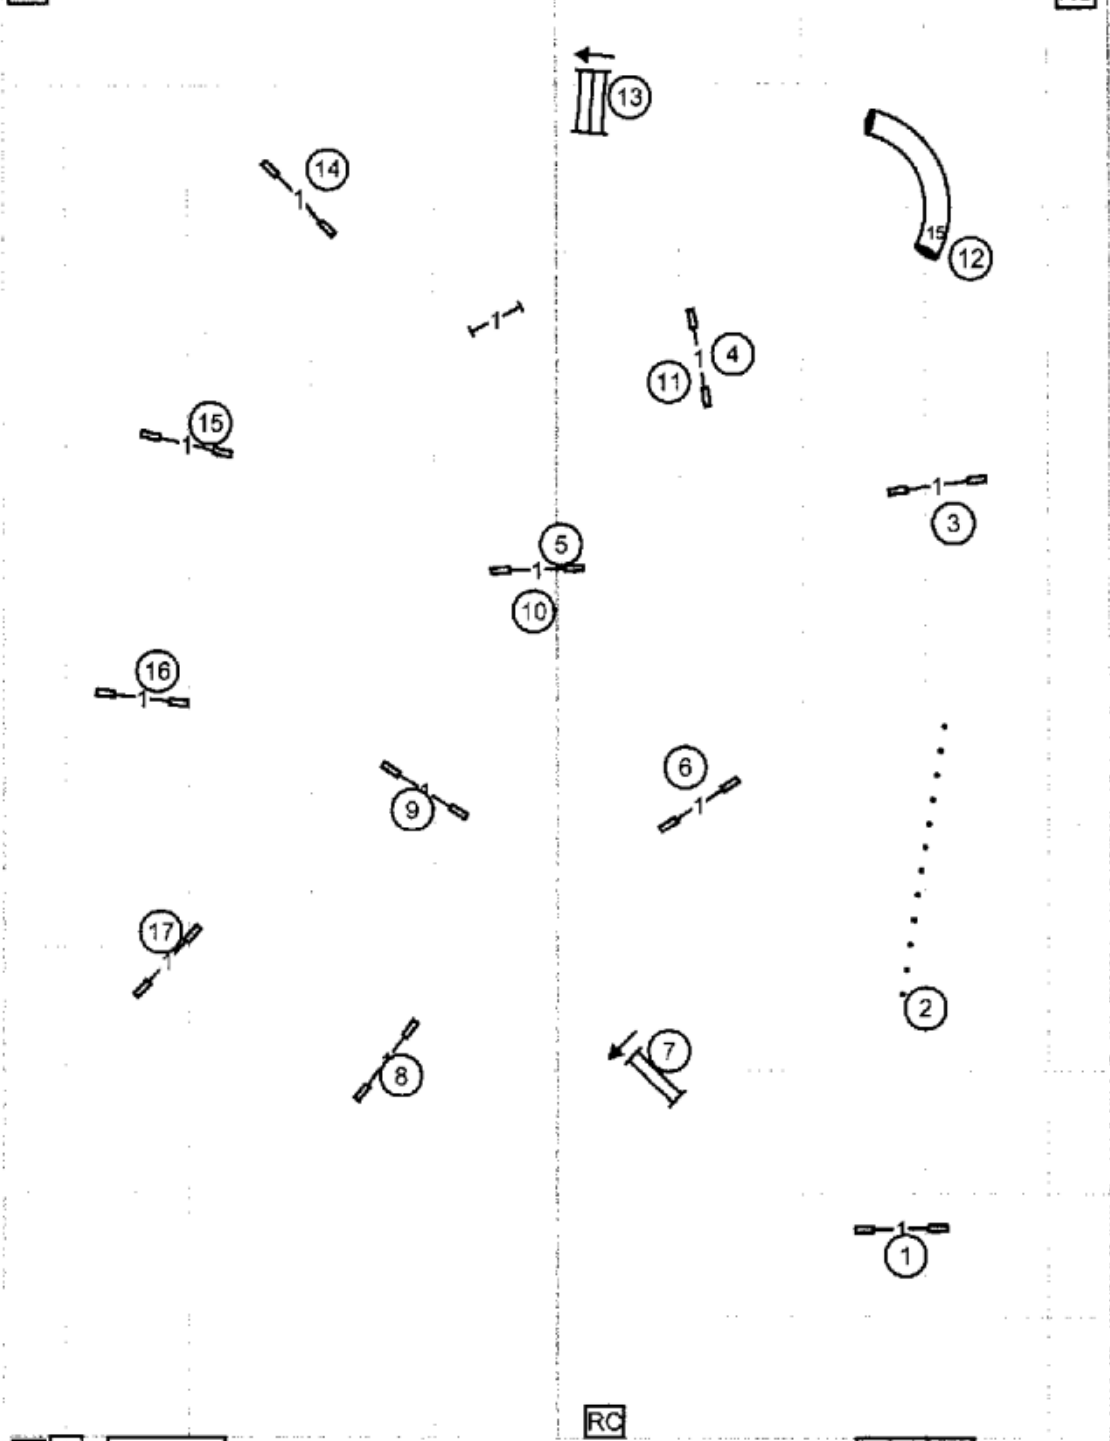

RC

RC

TS

Enter/Exit

Dog Obedience Club of Hollywood
Open Jumpers With Weaves
Friday, May 15, 2026
Judge: Cindy Deak
Indoors on turf

Enter/Exit

RC