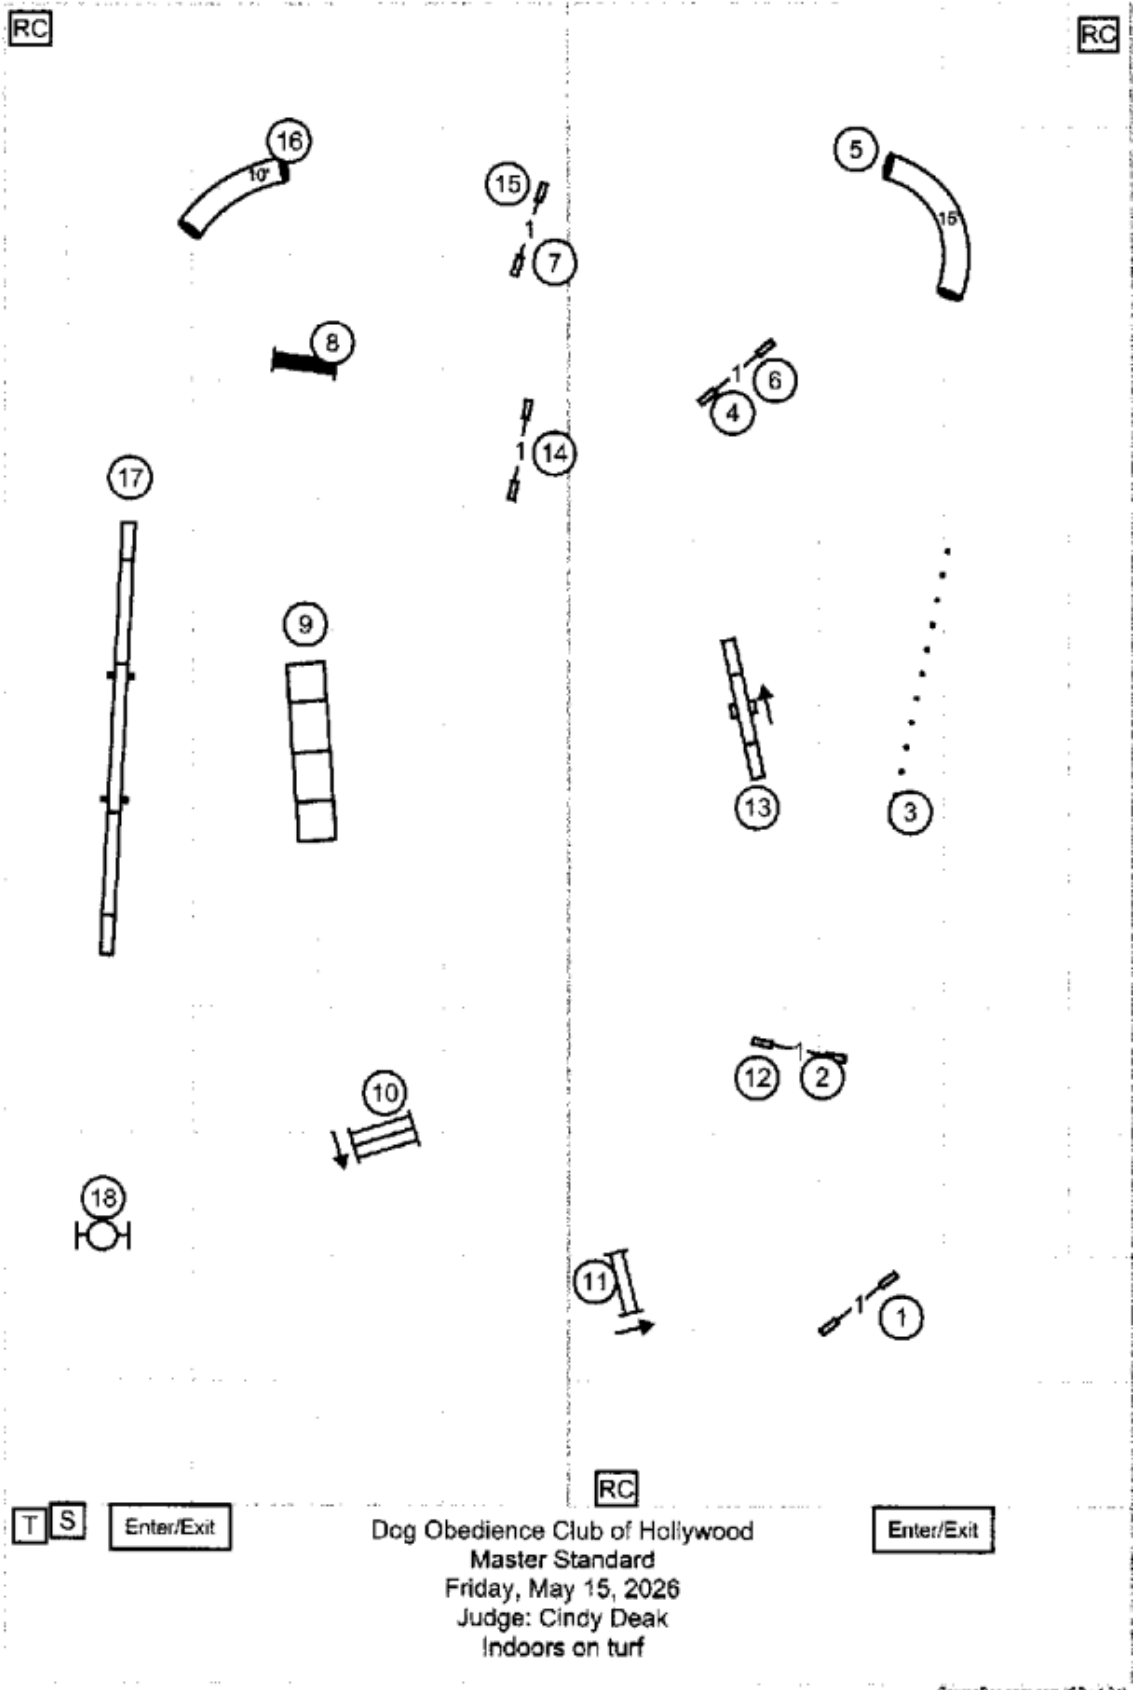

RC

T S

Enter/Exit

RC

Enter/Exit

Dog Obedience Club of Hollywood
 Premier Standard
 Friday, May 15, 2026
 Judge: Cindy Deak
 Indoors on turf

T S Enter/Exit

Dog Obedience Club of Hollywood
 Master Standard
 Friday, May 15, 2026
 Judge: Cindy Deak
 Indoors on turf

Enter/Exit

RC

RC

T S Enter/Exit

Enter/Exit

Dog Obedience Club of Hollywood
 Open Standard
 Friday, May 15, 2026
 Judge: Cindy Deak
 Indoors on turf

RC

RC