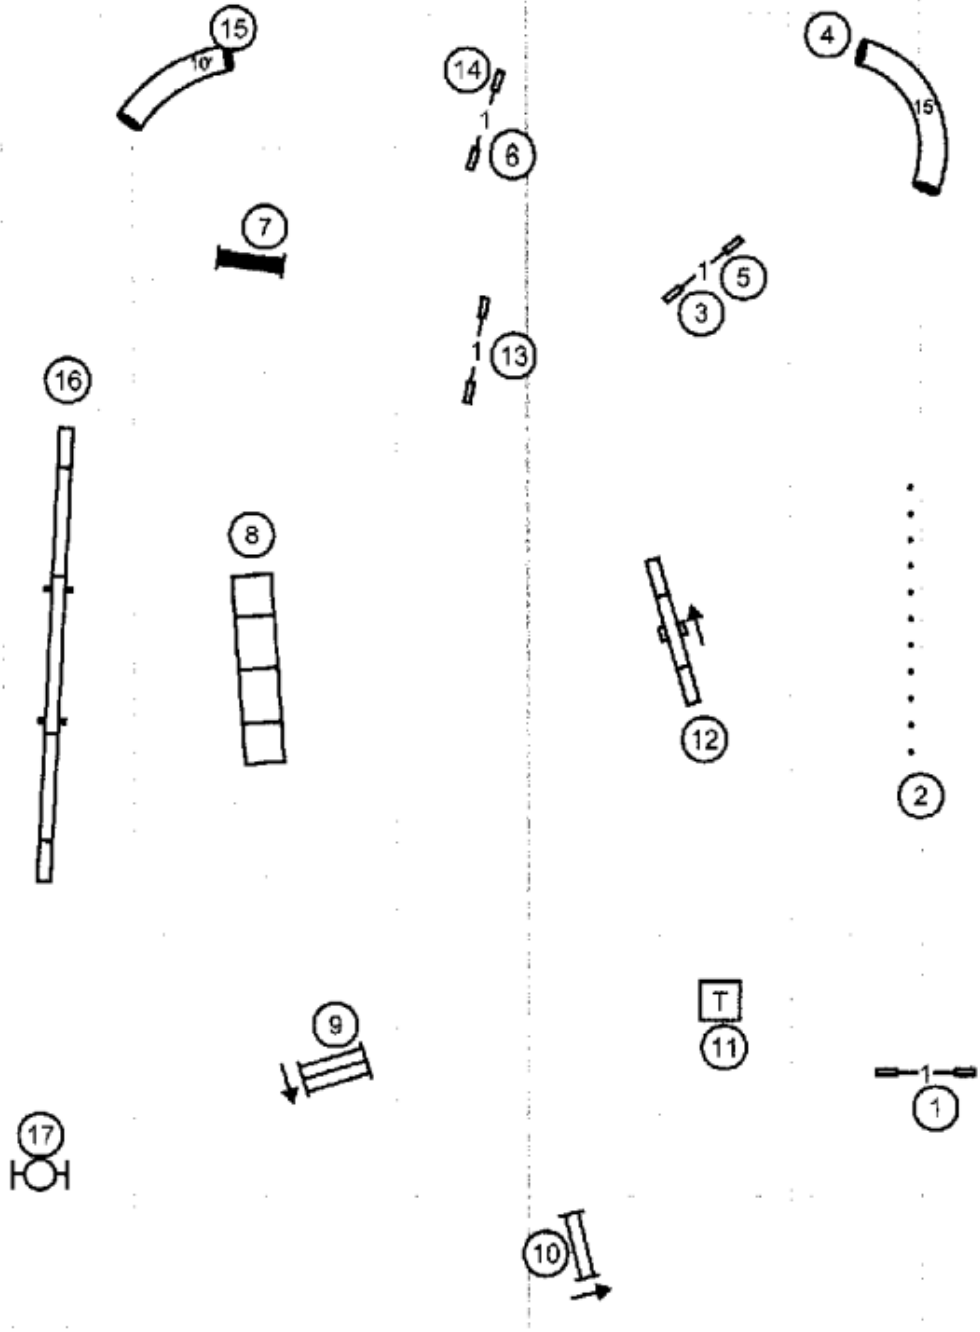

RC

RC

T S Enter/Exit

Enter/Exit

Dog Obedience Club of Hollywood
Open Standard
Friday, May 15, 2026
Judge: Cindy Deak
Indoors on turf