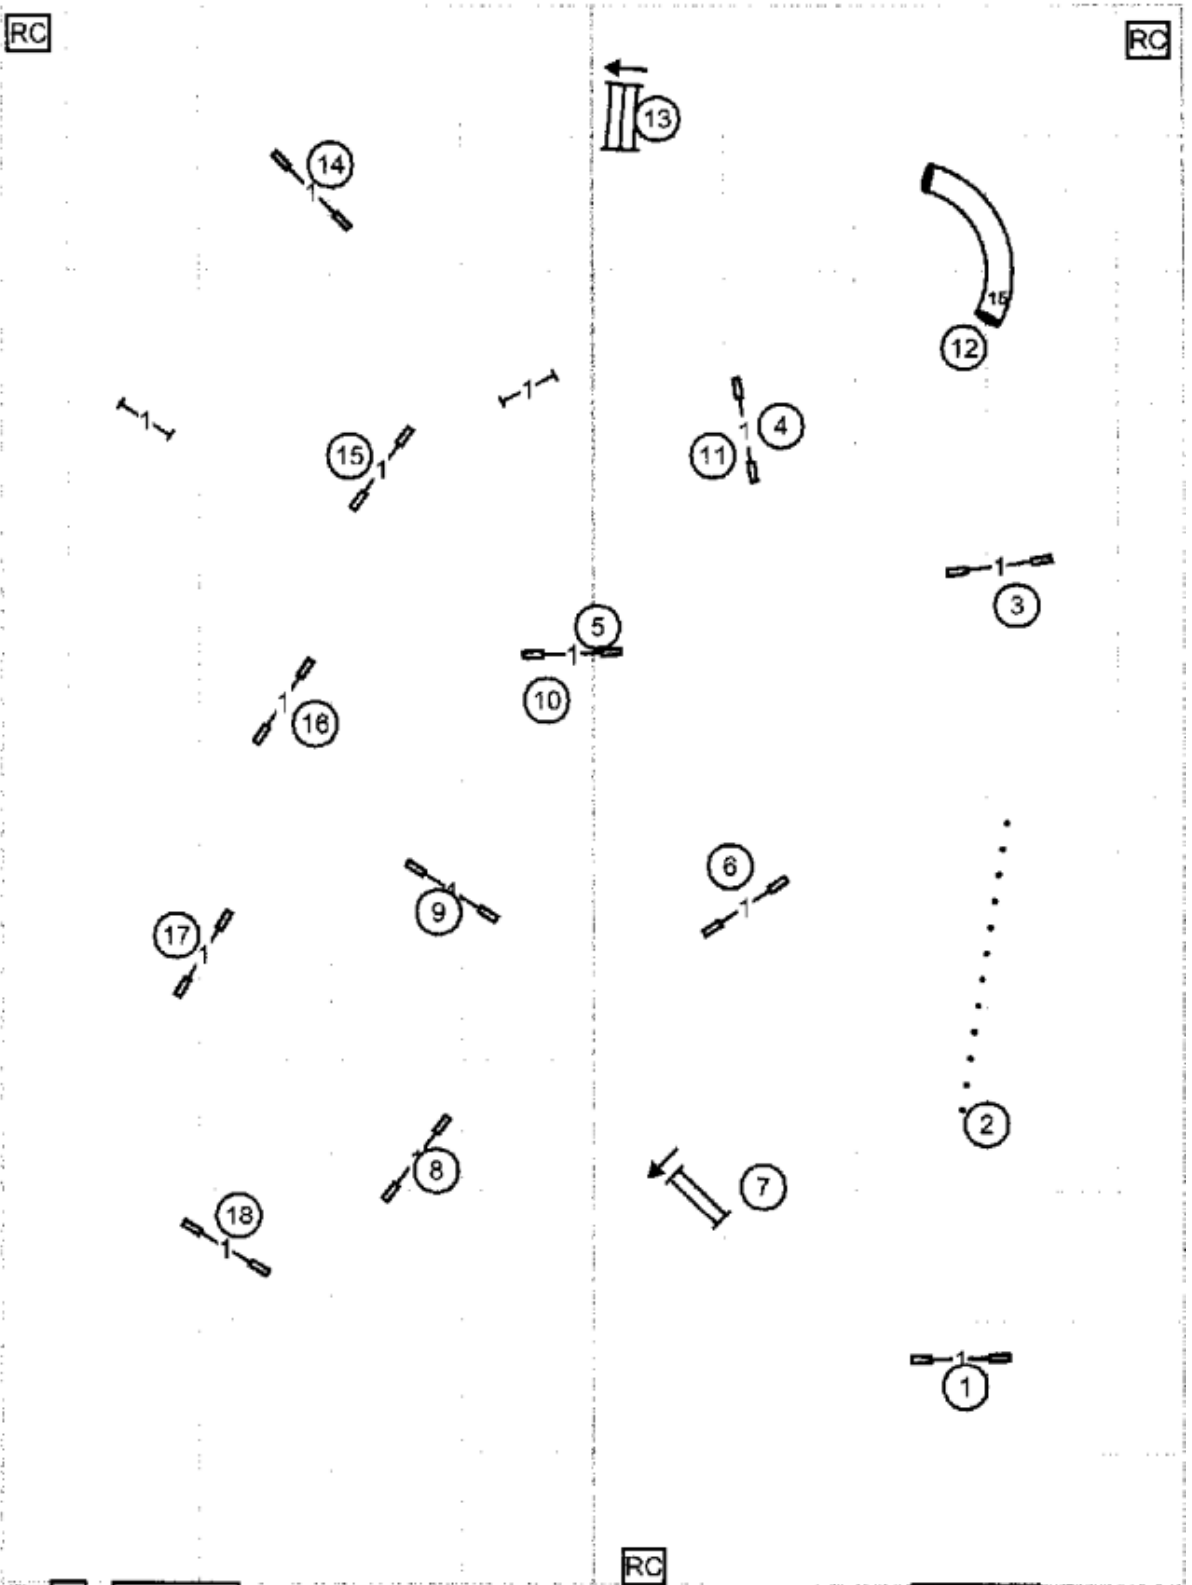

T S Enter/Exit

RC
Dog Obedience Club of Hollywood
Master/Excellent Jumpers With Weaves
Friday, May 15, 2026
Judge: Cindy Deak
Indoors on turf

Enter/Exit