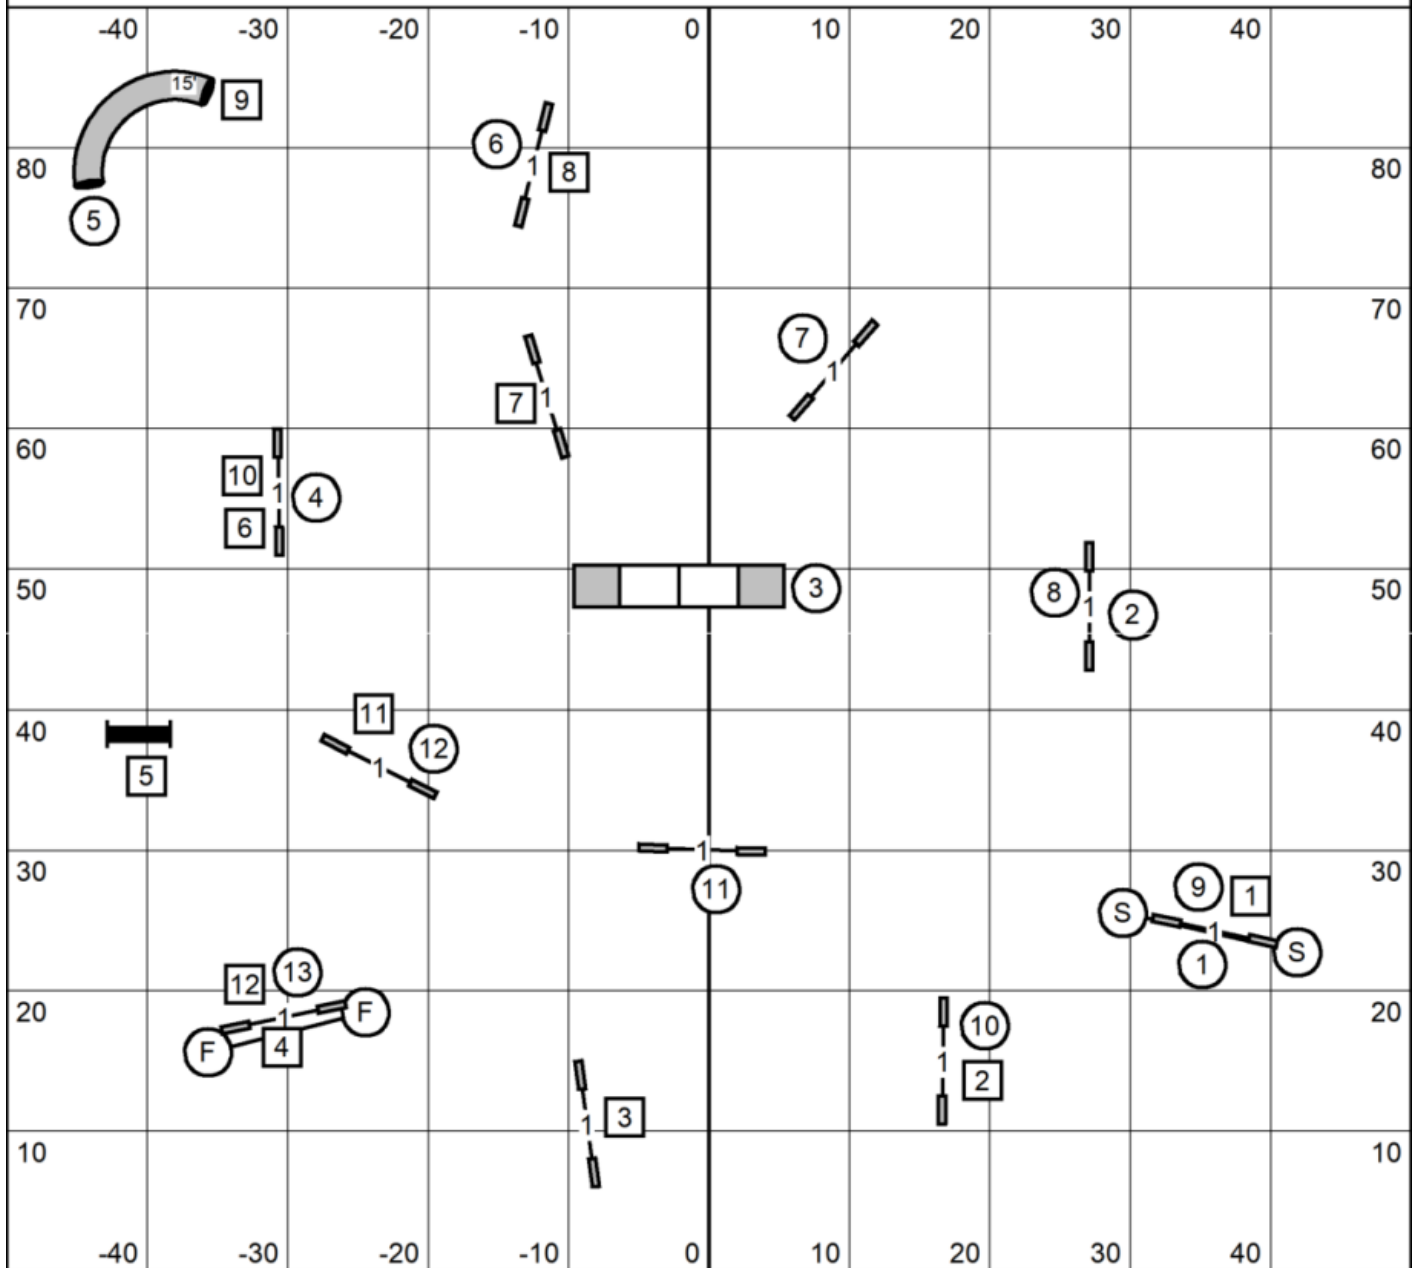

Colors 1-2

Out

Colors Levels 1 & 2
Judged by: Mark Giles
May 9, 2026
Bo-Gee Agility
Raymond, NH

In