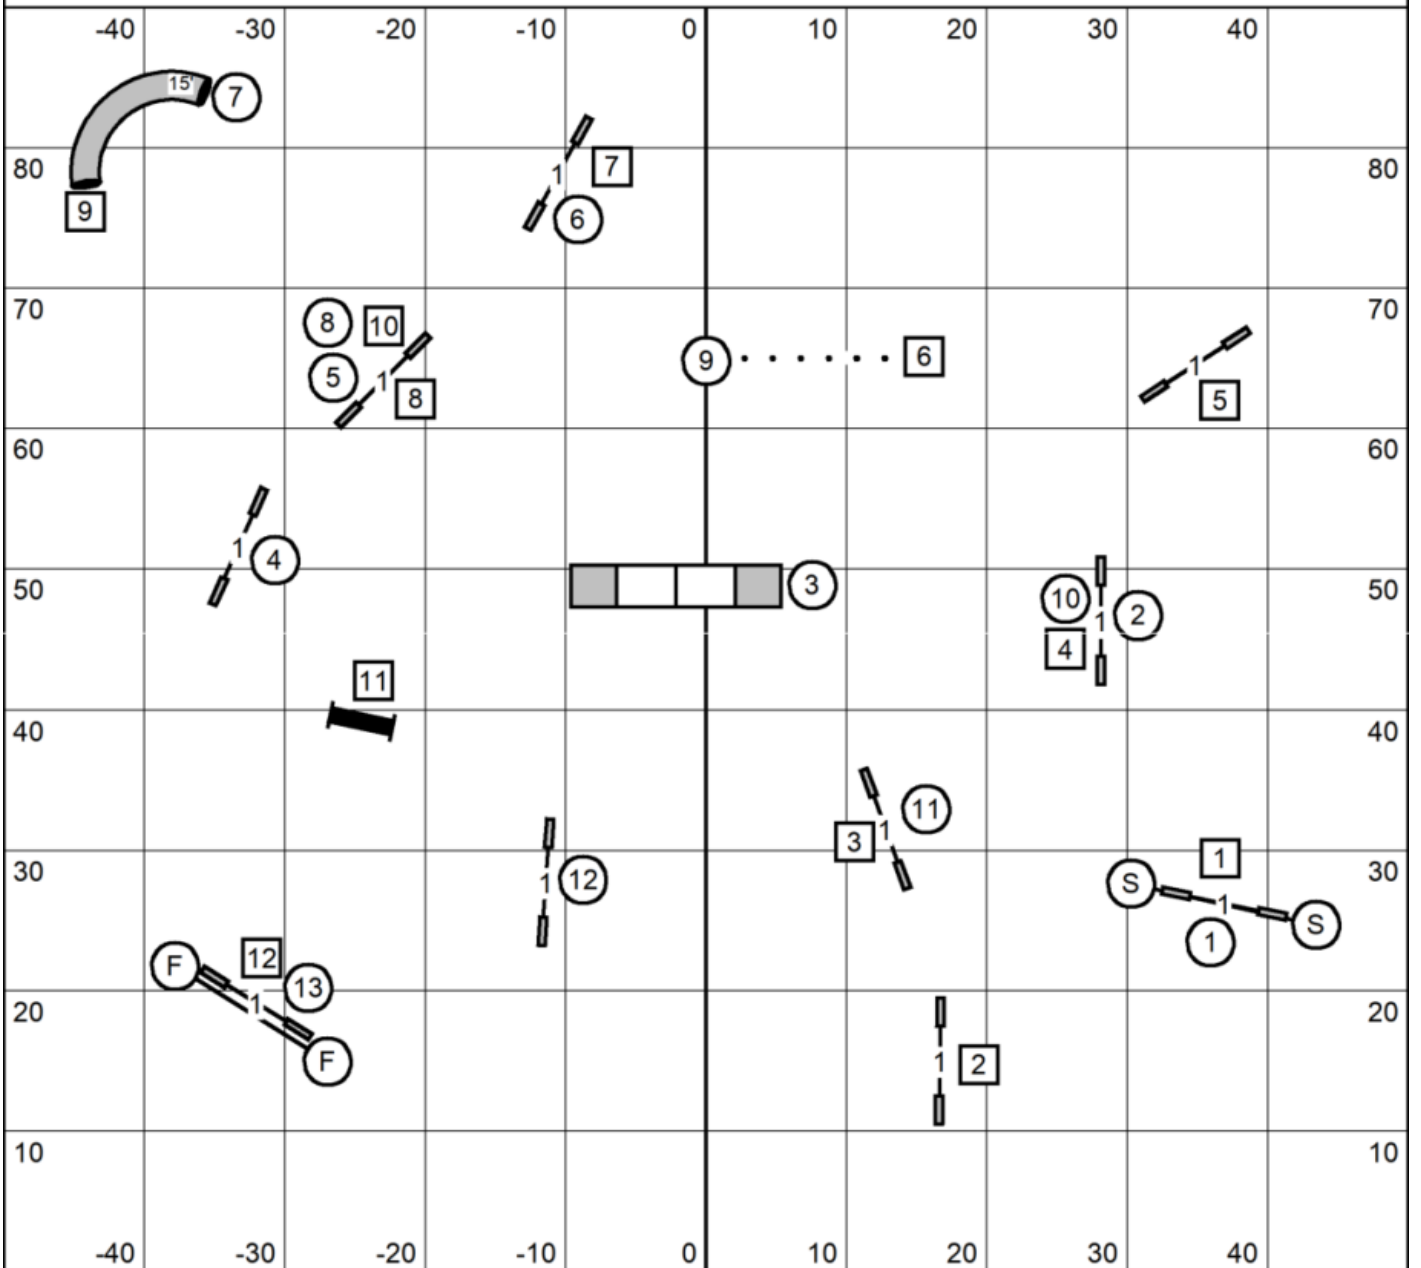

Colors 1-2

Out

Colors Levels 1 & 2
 Judged by: Mark Giles
 May 9, 2026
 Bo-Gee Agility
 Raymond, NH

In

Colors 3-C

Out

Colors Levels 3, 5 & C
 Judged by: Mark Giles
 May 9, 2026
 Bo-Gee Agility
 Raymond, NH

In