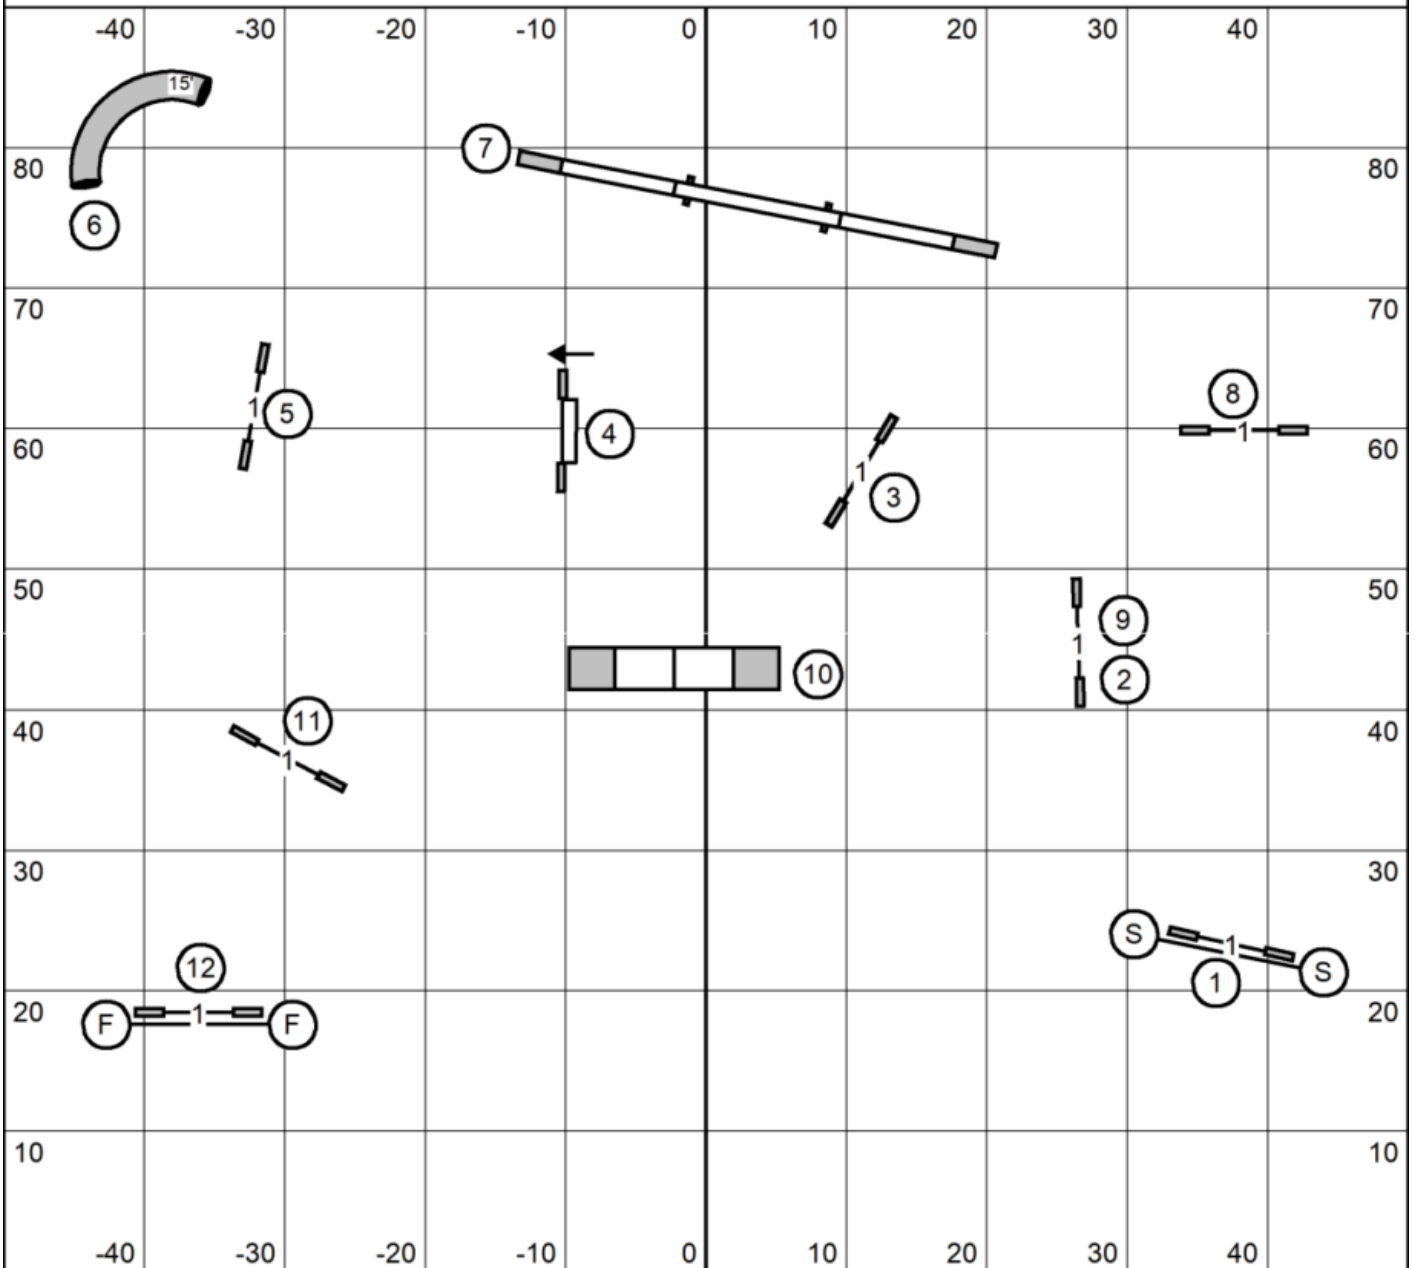

Standard 1 Round 1 and 2 (DD)

Out

Standard Level 1 Round 1 and 2 (DD)

In

Judged by: Mark Giles

May 9, 2026

Bo-Gee Agility

Raymond, NH