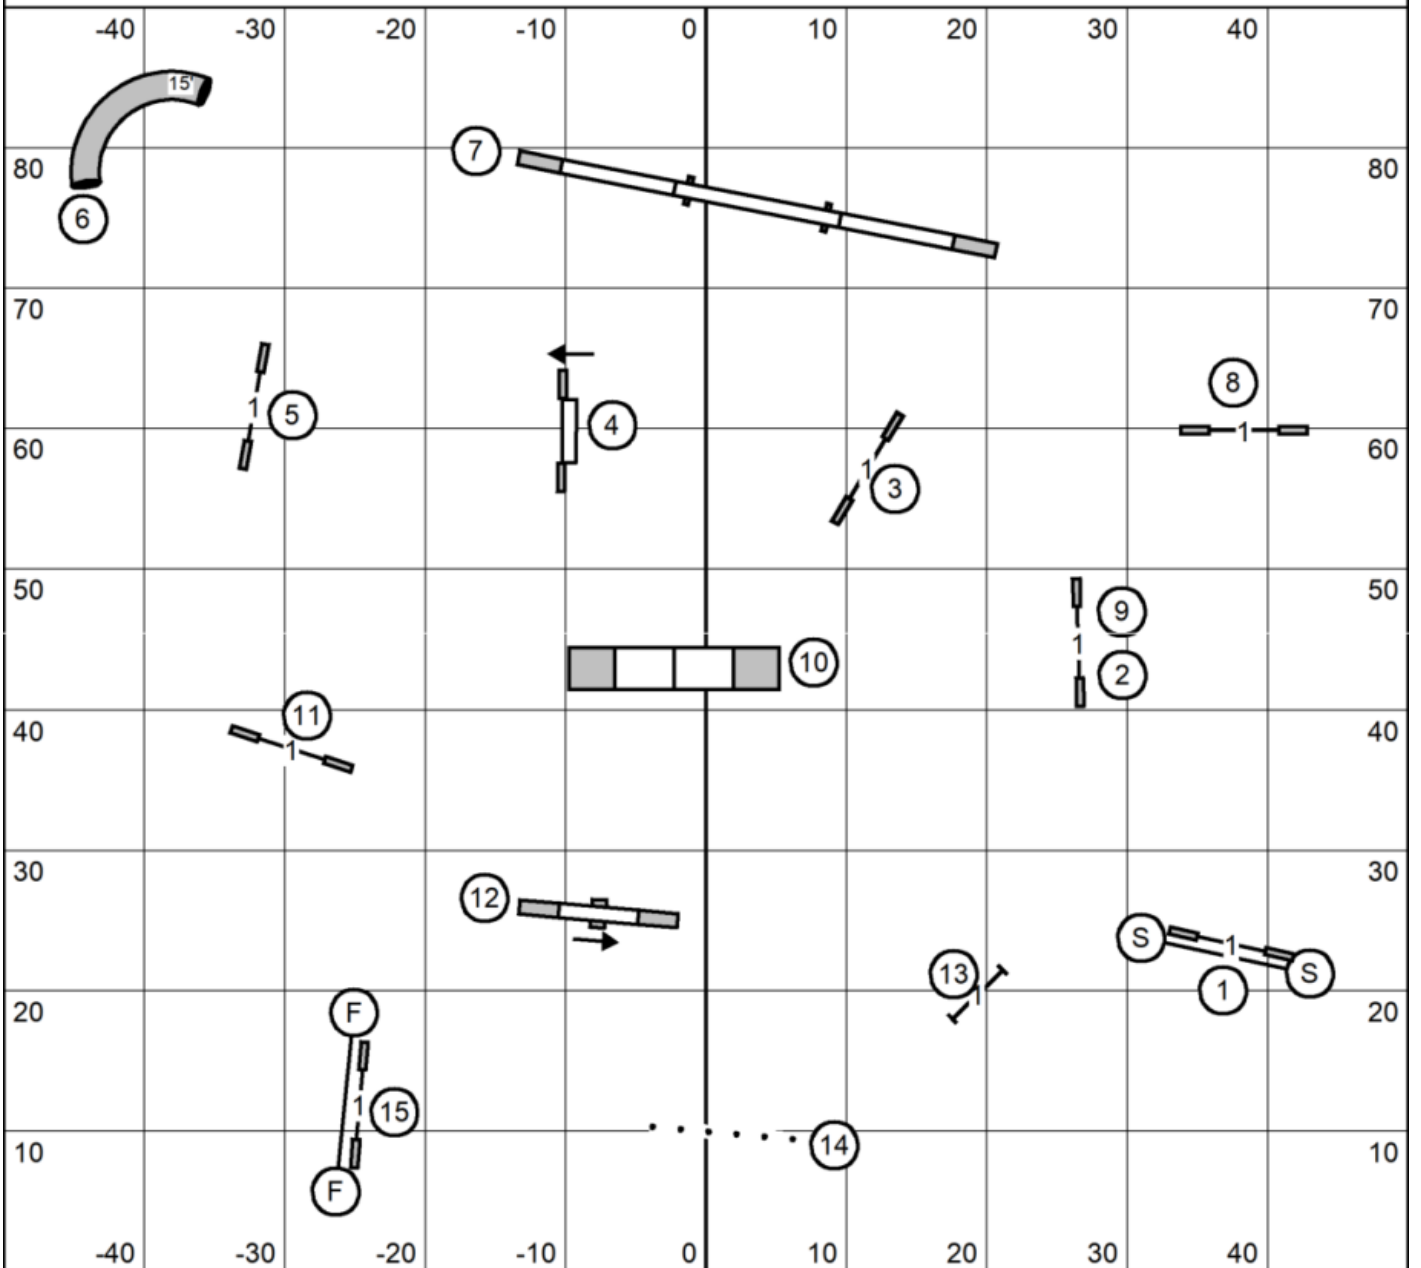

Standard 2 Round 1 and 2 (DD)

Out

Standard Level 2 Round 1 and 2 (DD)

In

Judged by: Mark Giles

May 9, 2026

Bo-Gee Agility

Raymond, NH