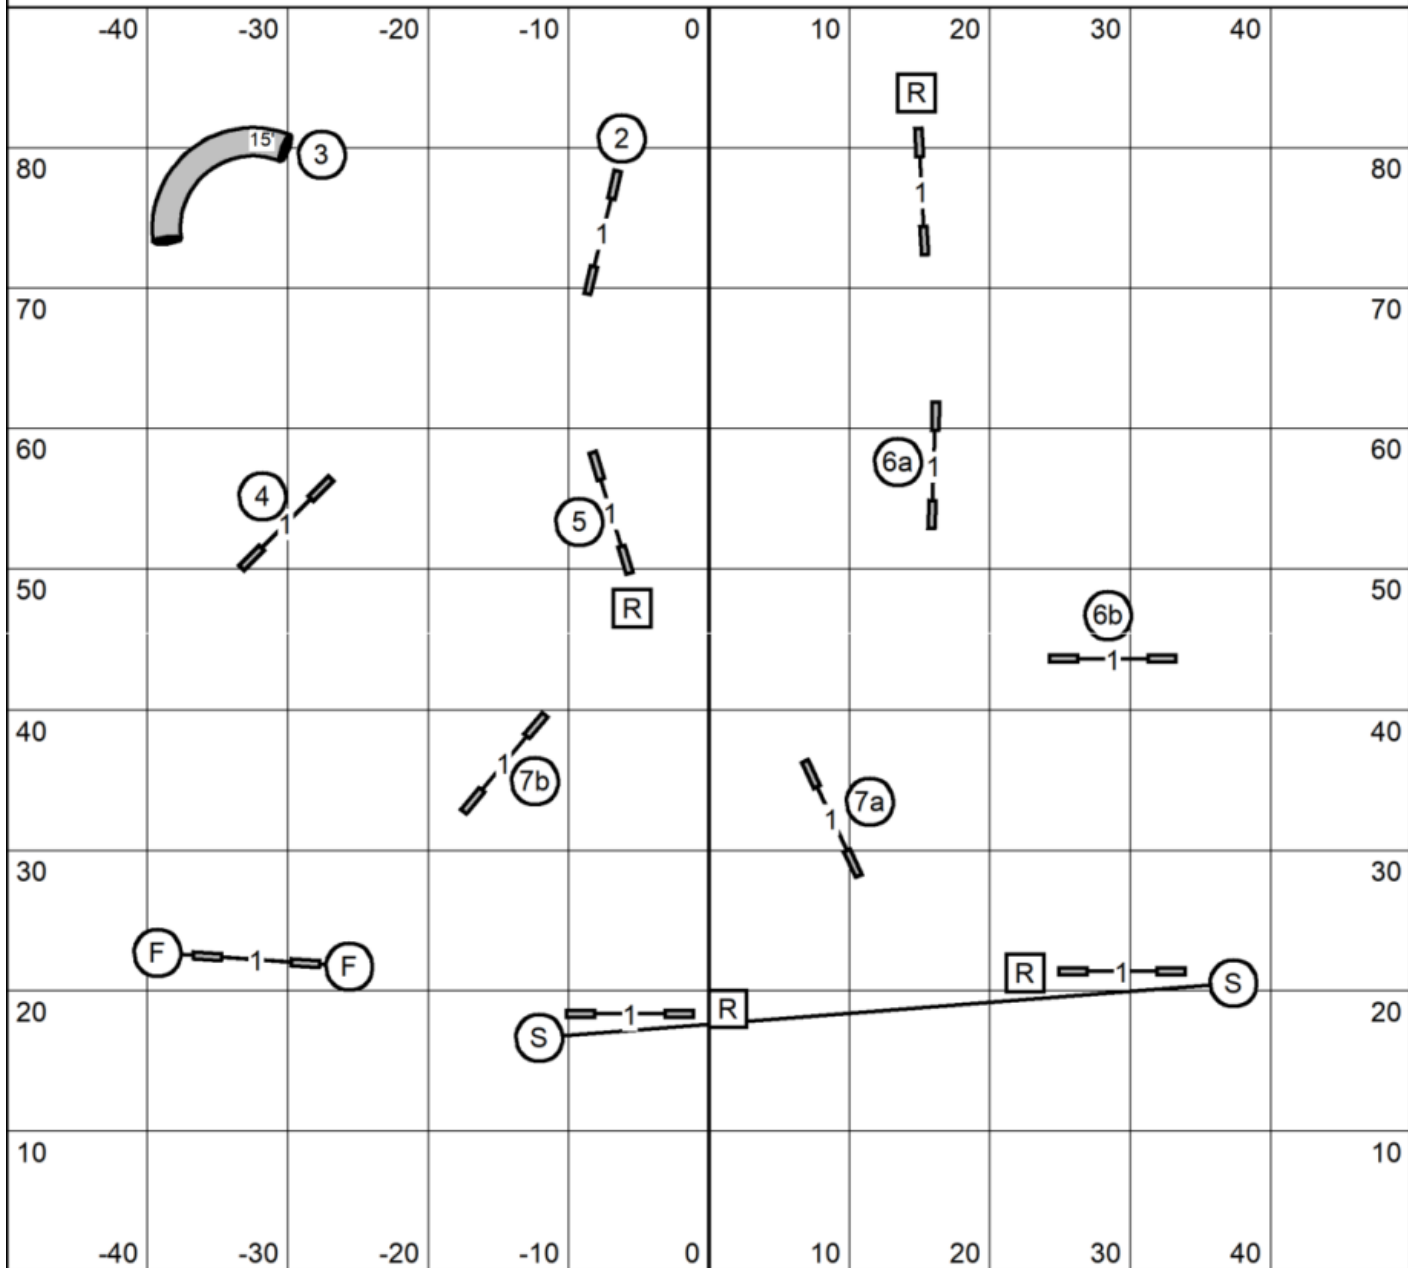

Snooker 1-2

Out

Snooker Levels 1 & 2
Judged by: Mark Giles
May 9, 2026
Bo-Gee Agility
Raymond, NH

In