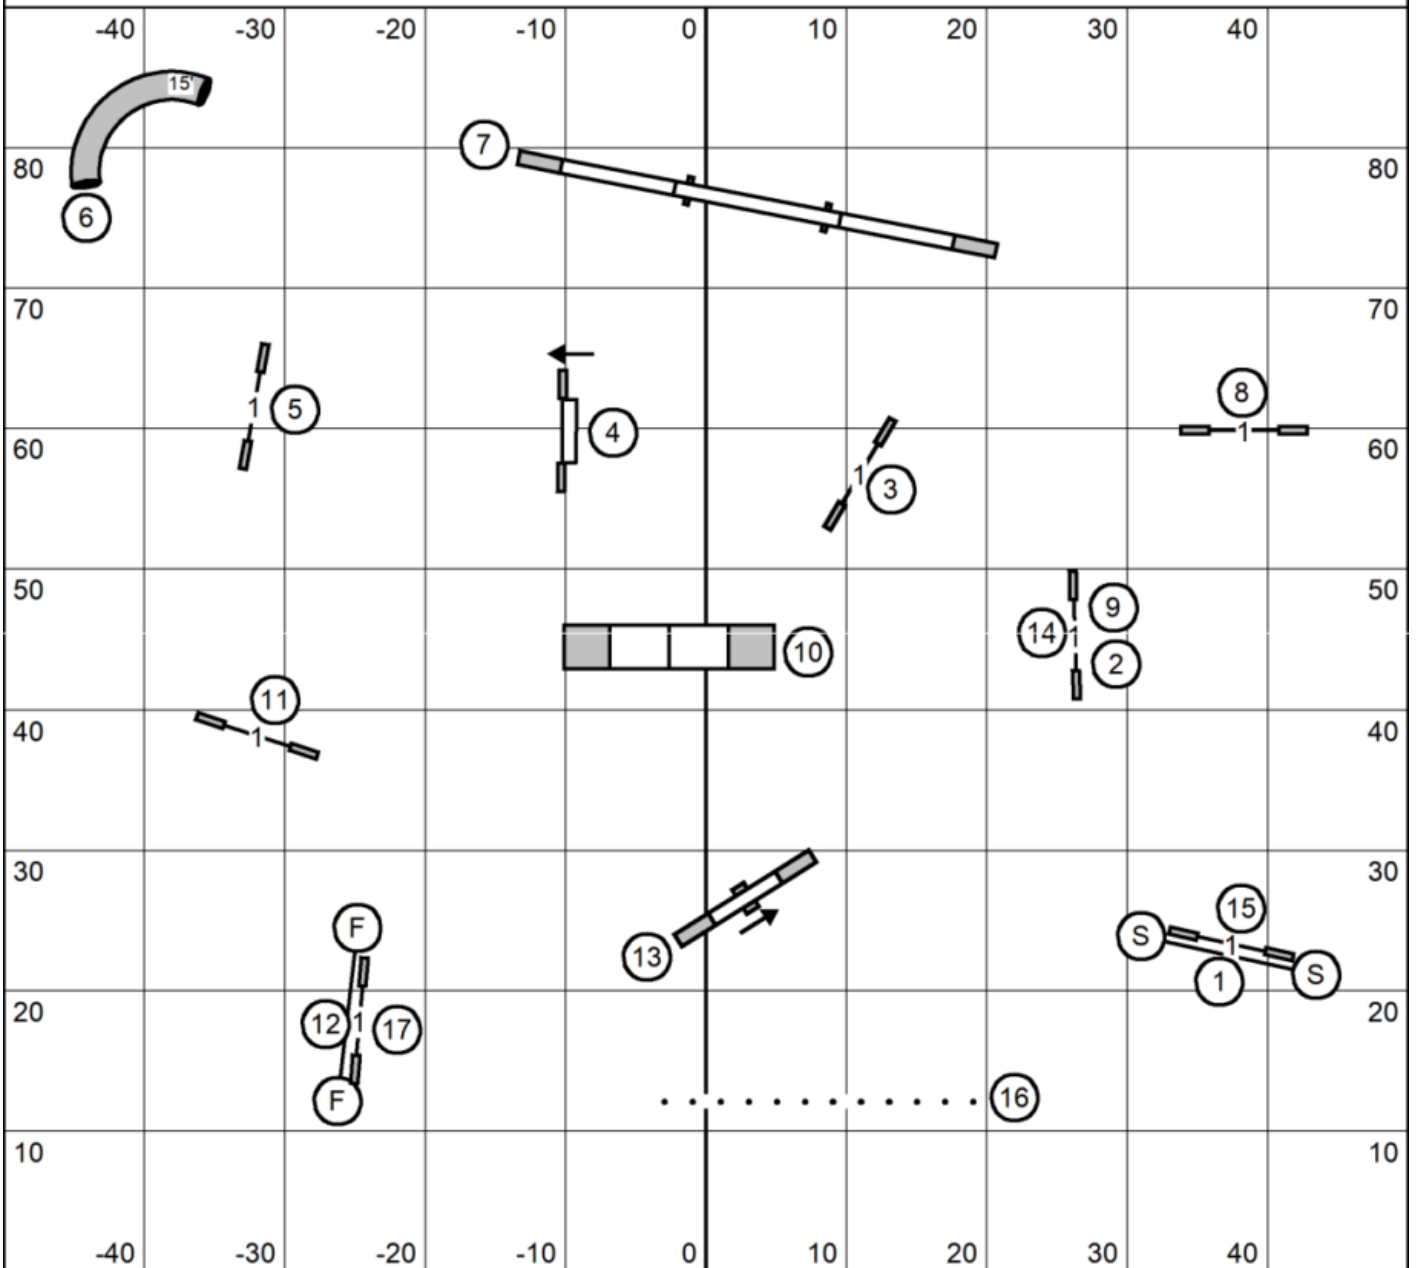

Standard 3 Round 1 and 2 (DD)

Out

Standard Level 3 Round 1 and 2 (DD)

In

Judged by: Mark Giles

May 9, 2026

Bo-Gee Agility

Raymond, NH