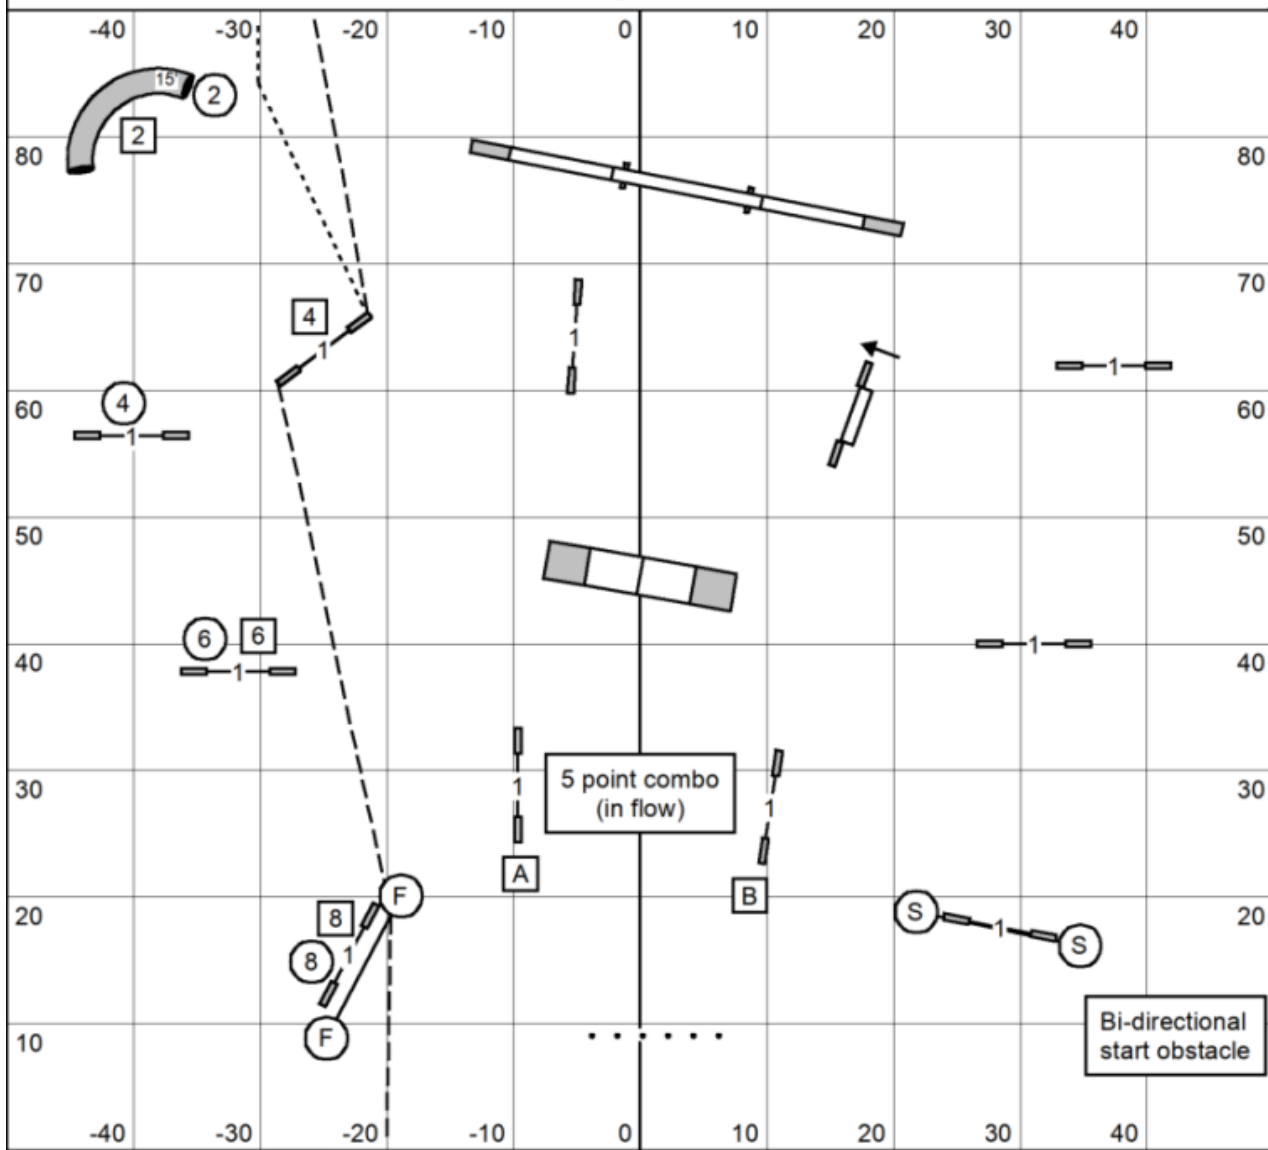

FullHouse

Out

FullHouse All Levels
 Judged by: Mark Giles
 May 9, 2026
 Bo-Gee Agility
 Raymond, NH

In

Jackpot 1-3

Level 1/2

2 4 6 8

..... to - - - -