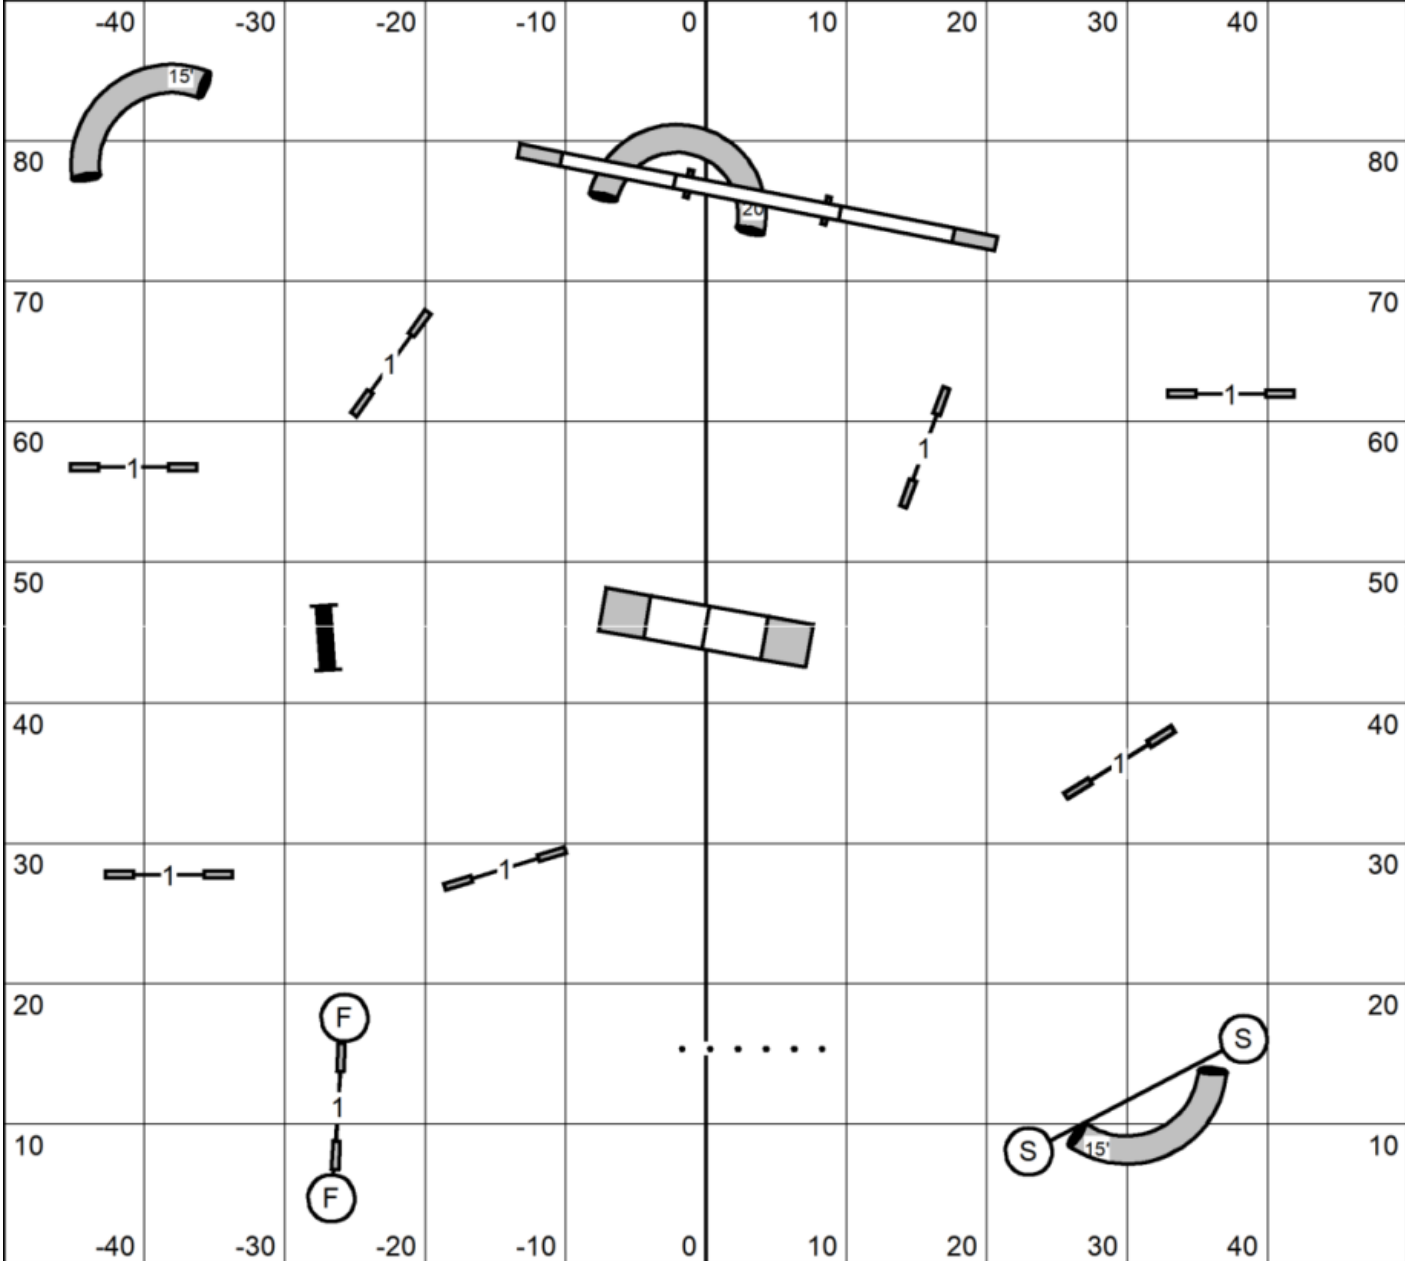

FullHouse

Out

FullHouse All Levels
 Judged by: Mark Giles
 May 9, 2026
 Bo-Gee Agility
 Raymond, NH

In

Jackpot 1-3

Level 1/2

2 4 6 8

..... to - - - -