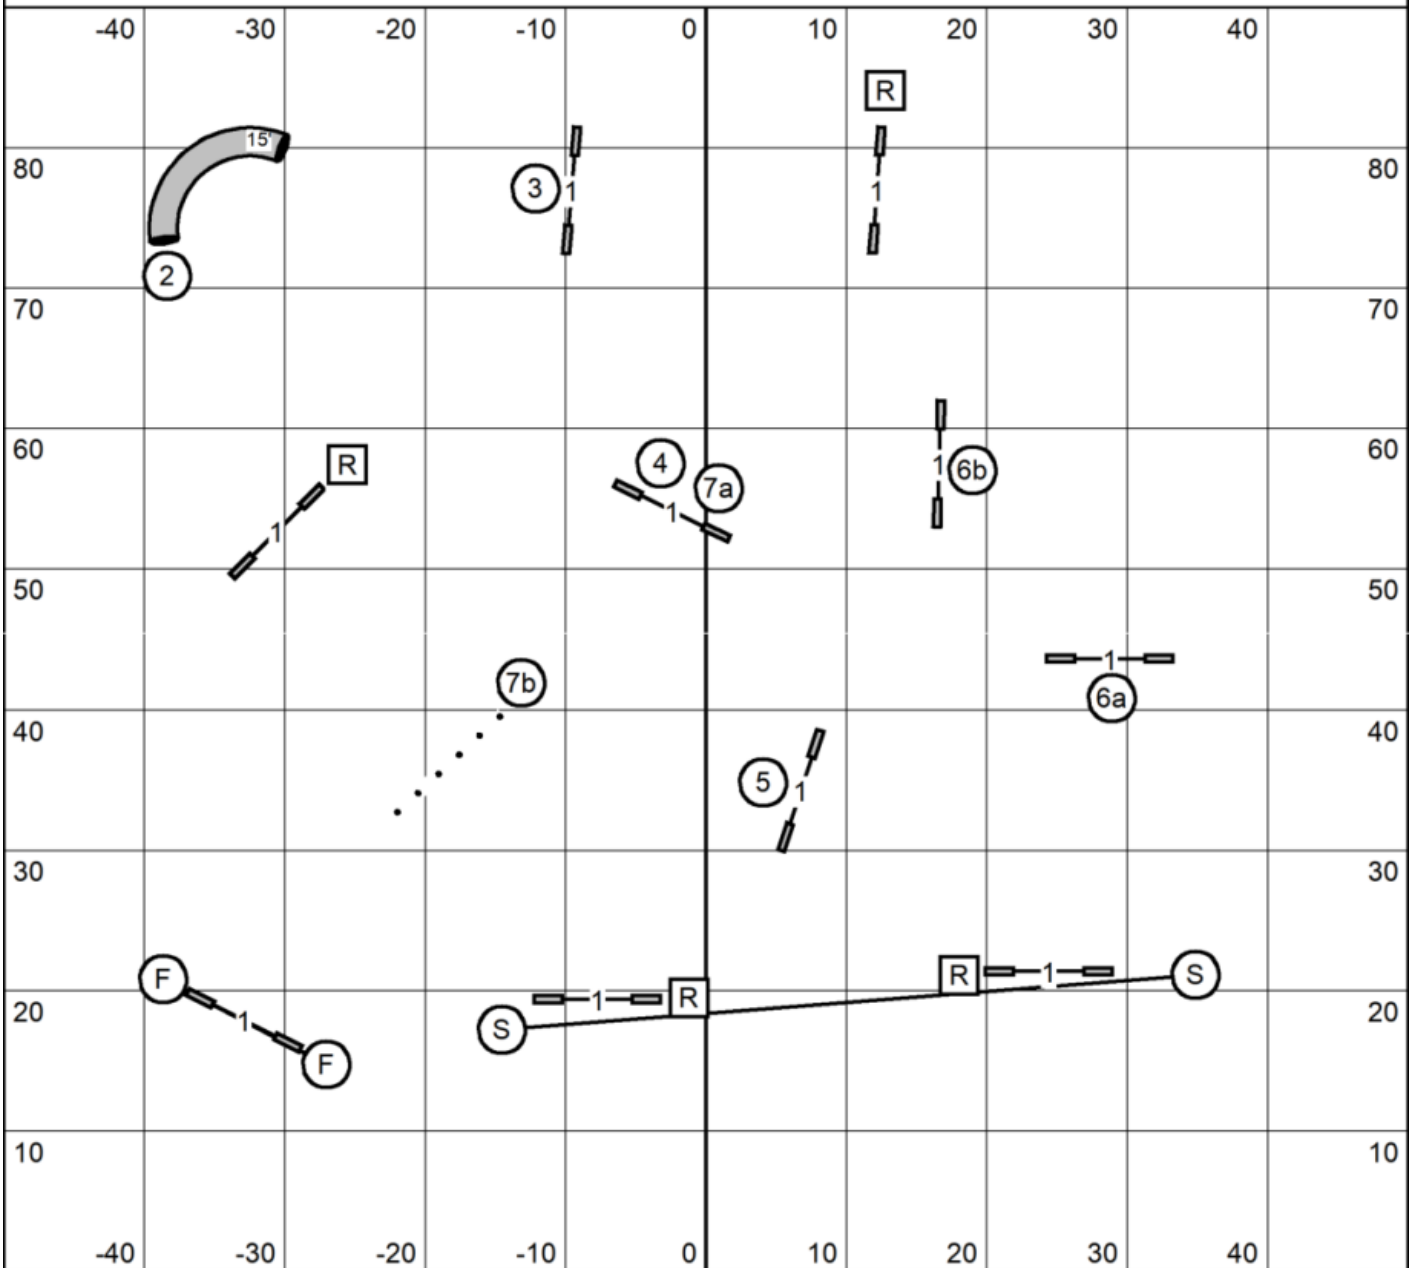

Snooker 1-2

Out

Snooker Levels 1 & 2
 Judged by: Mark Giles
 May 9, 2026
 Bo-Gee Agility
 Raymond, NH

In

Snooker 3-C

Out

Snooker Levels 3, 5 & C
 Judged by: Mark Giles
 May 9, 2026
 Bo-Gee Agility
 Raymond, NH