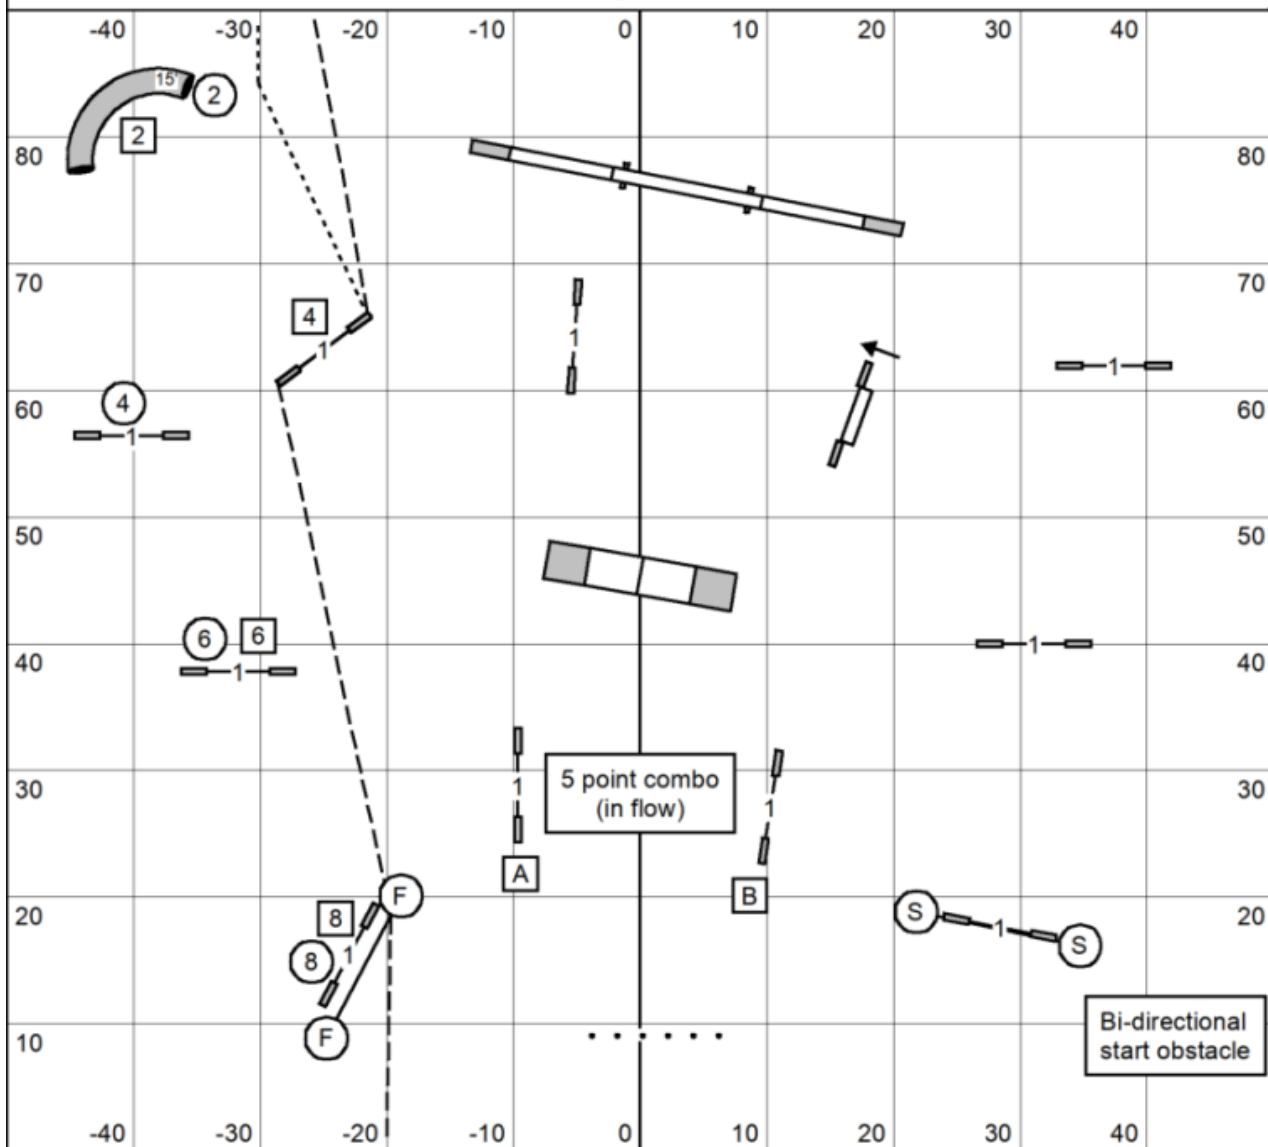

Jackpot 1-3

Level 1/2

2 4 6 8

..... to - - - -

Level 3

2 4 6 8

- - - - -

Out

In

Jackpot Levels 1, 2 & 3
Judged by: Mark Giles
May 9, 2026
Bo-Gee Agility
Raymond, NH