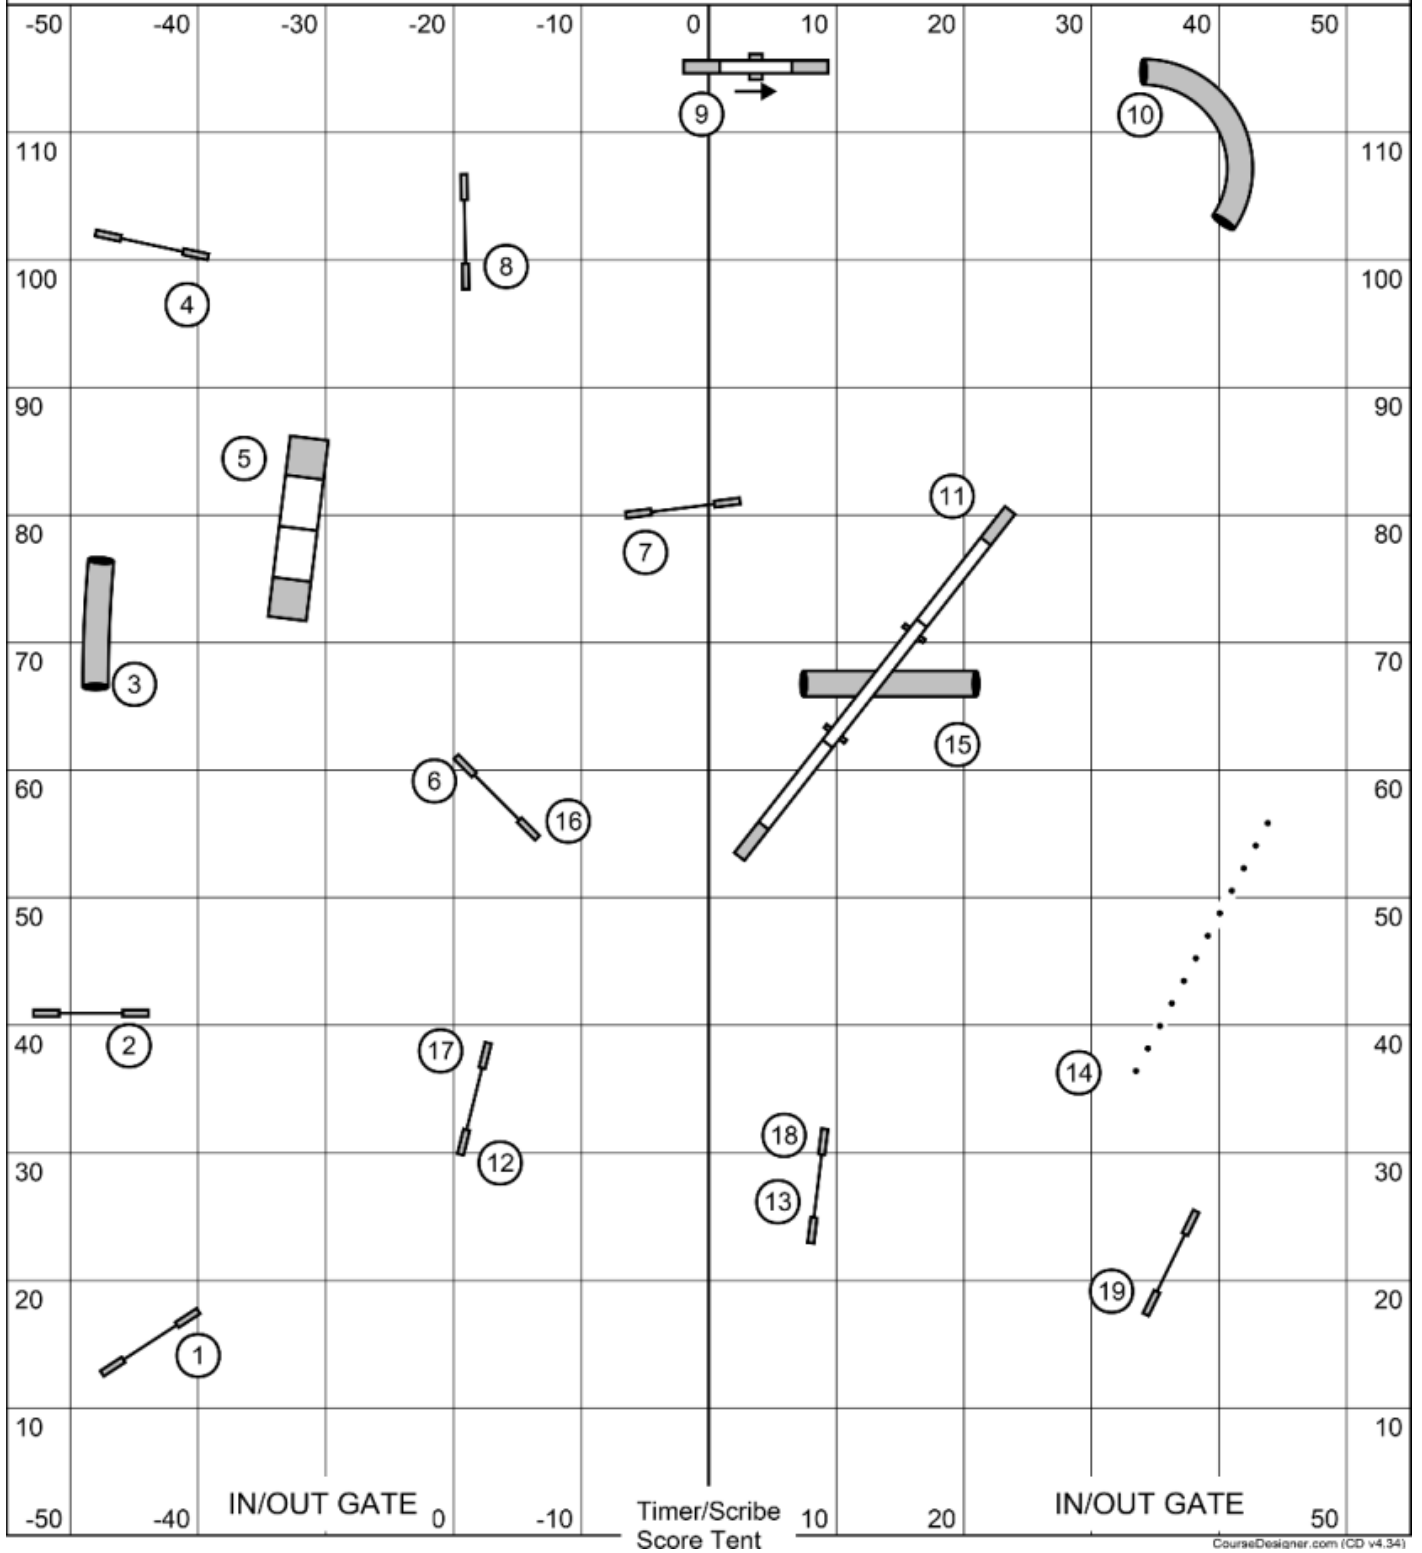

Map is an approximation only