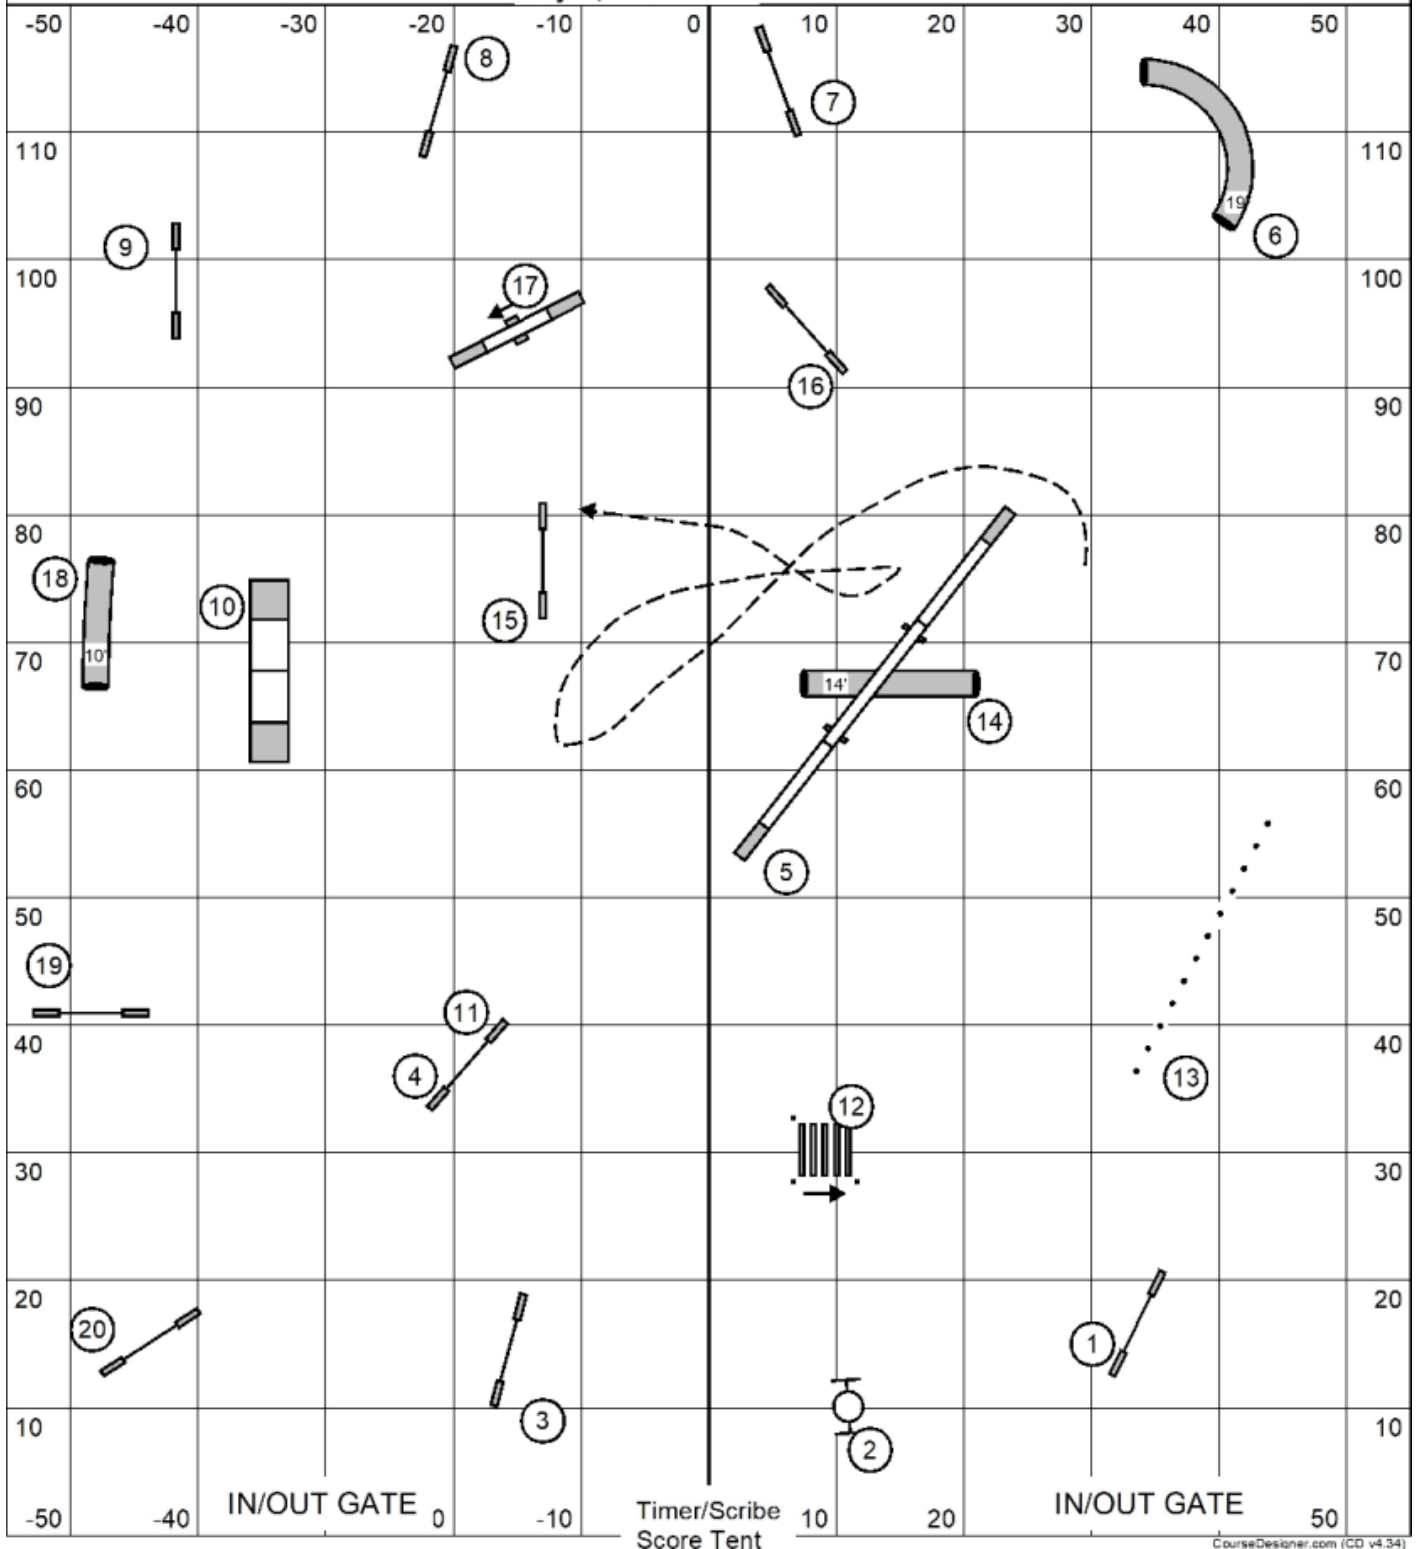

Data Driven Agility
UKI trial
Judge Kelly Ely
May 8, 2026

Massters Series Agility

Map is an approximation only