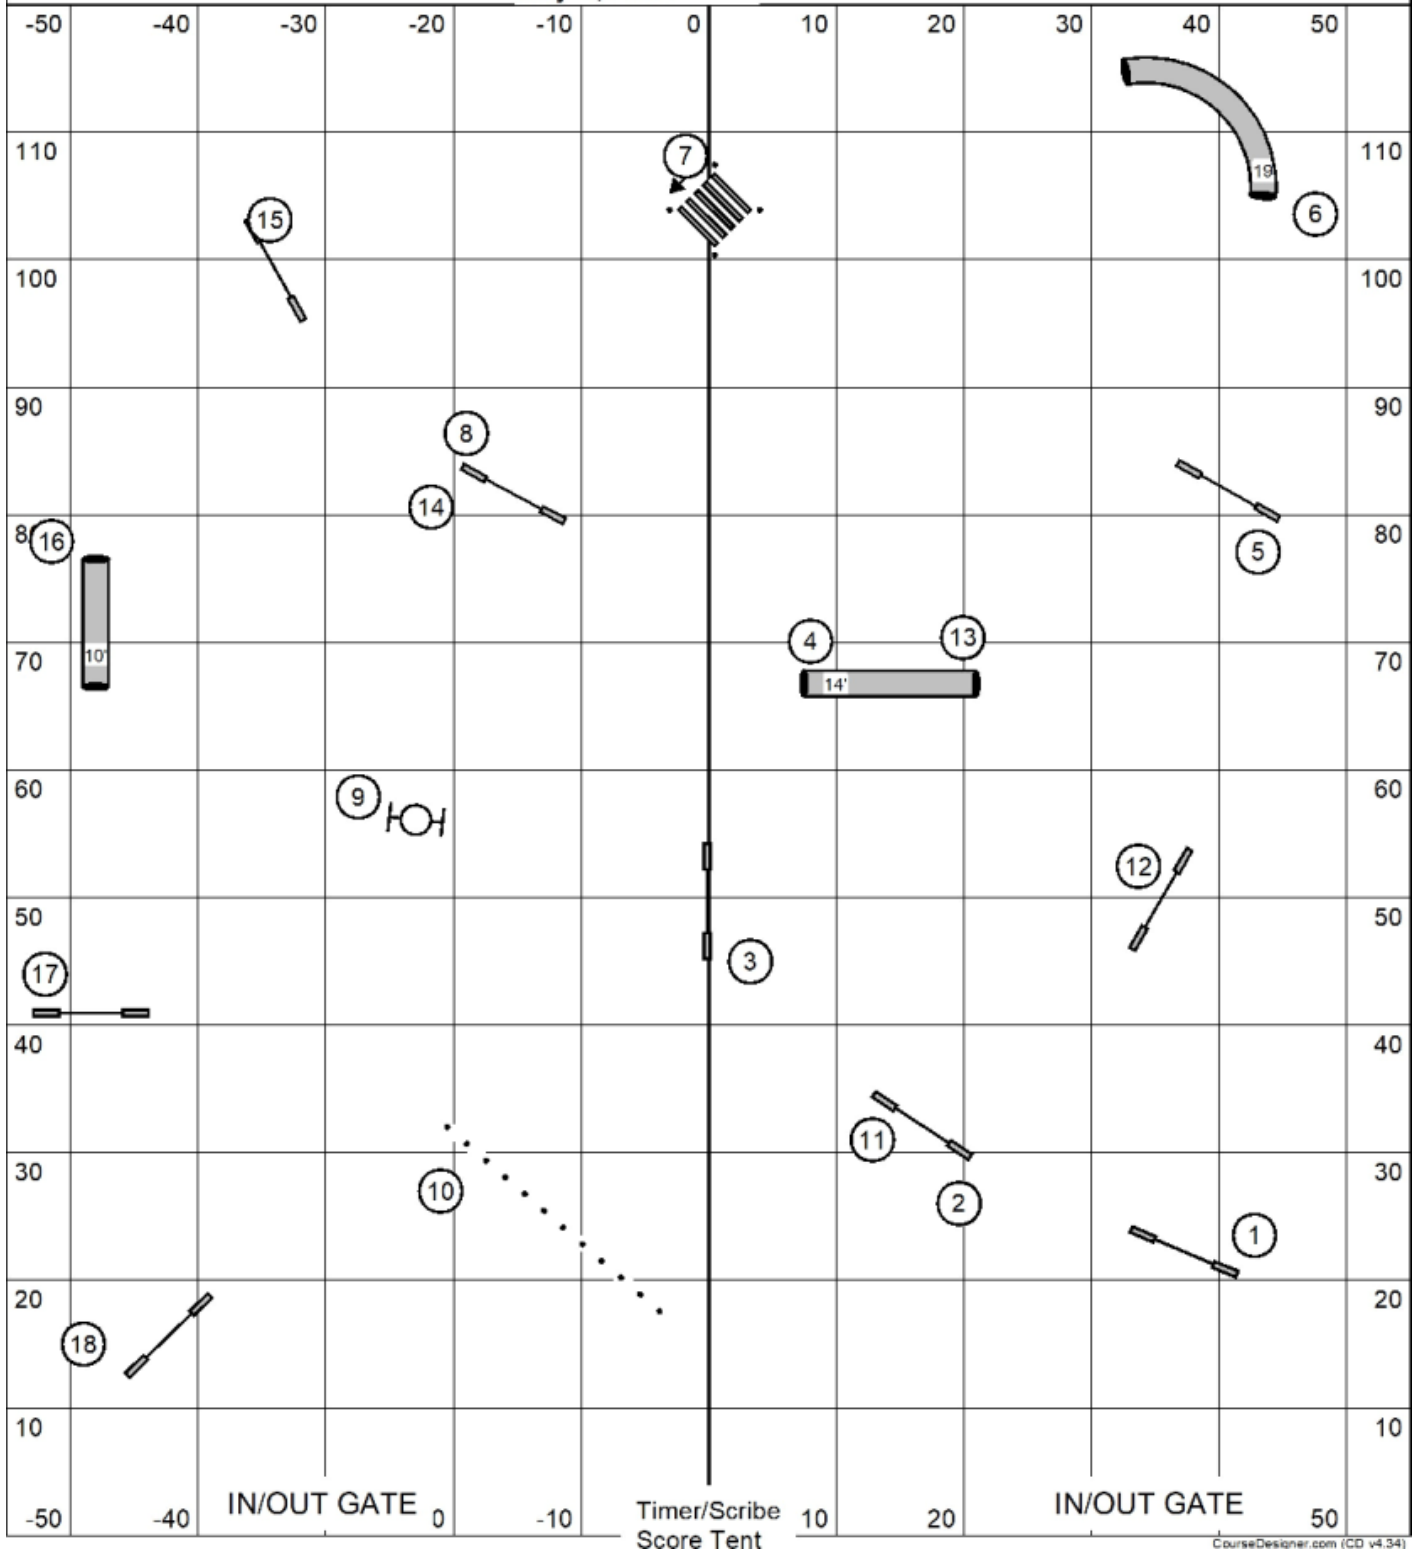

Beg Novice Jumping

Map is an approximation only

Data Driven Agility  
 UKI trial  
 Judge Kelly Ely  
 May 8, 2026

Sr Champ Jumping

Map is an approximation only

Data Driven Agility  
UKI trial  
Judge Kelly Ely  
May 8, 2026