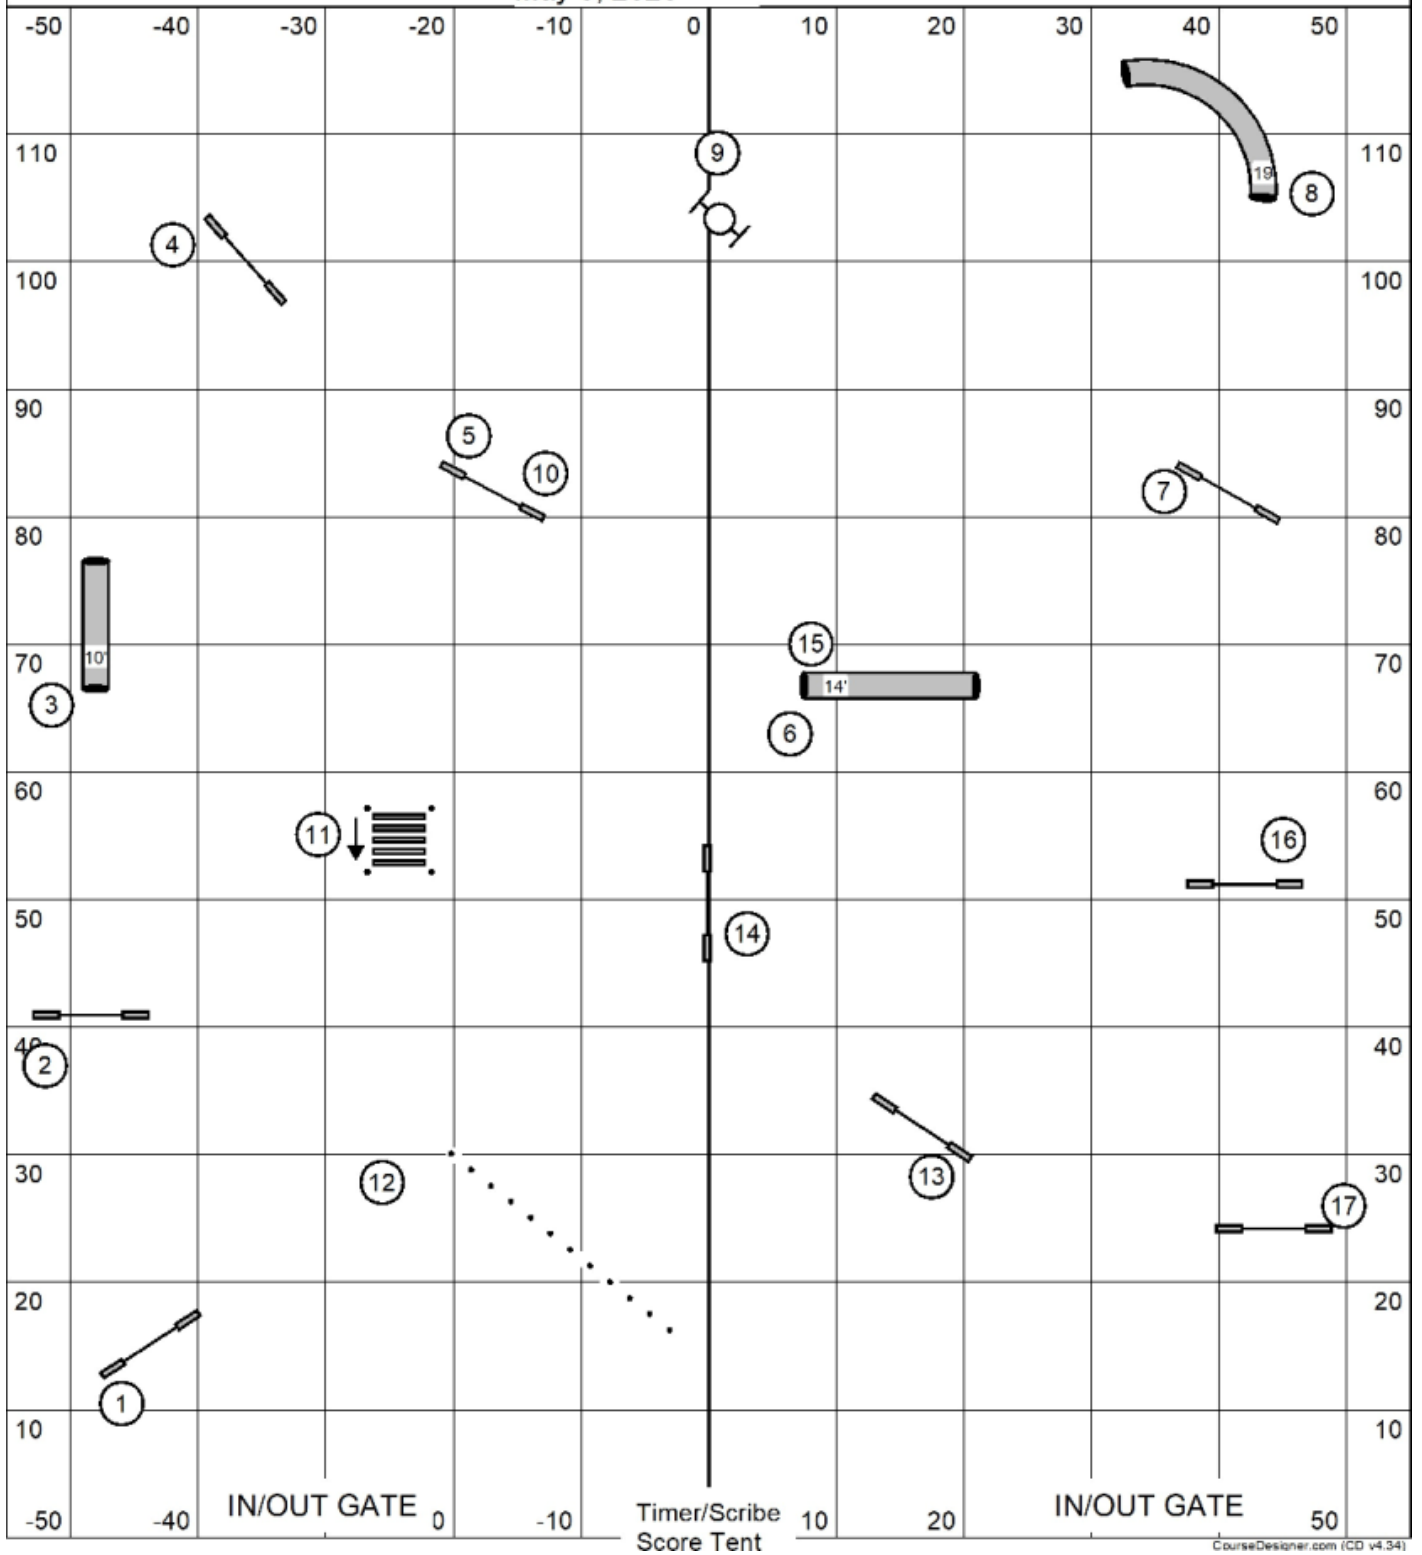

Data Driven Agility
UKI trial
Judge Kelly Ely
May 8, 2026

Beg Novice Jumping

Map is an approximation only