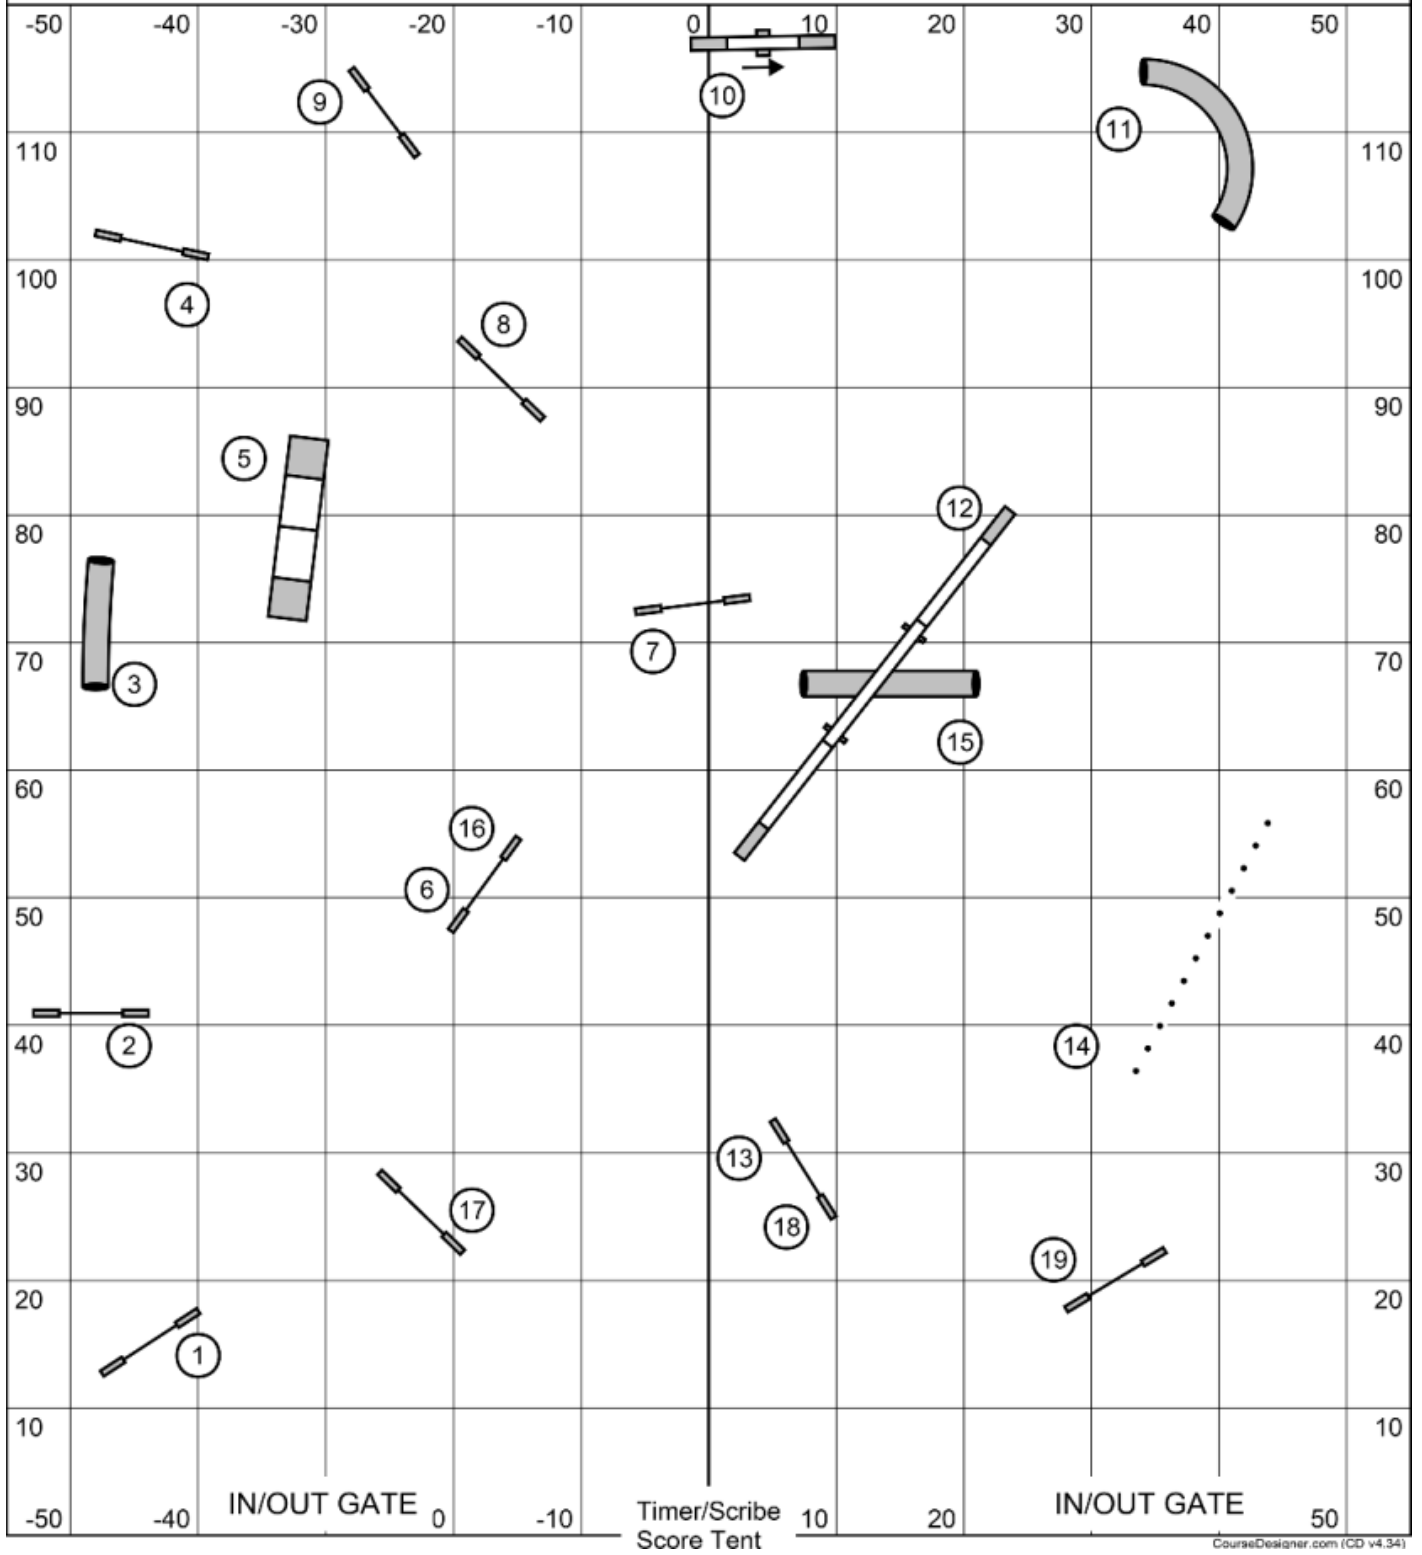

### Gamblers Open

Map is an approximation only

Opening time 25 sec

Gamble  
 1-4 inside 10 pts  
 1-4 outside 15 pts

Start taken in  
 direction indicated

Finish jump live  
 at all times

2 gamble obstacles  
 in flow negate the gamble

### Massters Series Agility

Map is an approximation only

Map is an approximation only

Data Driven Agility  
UKI trial  
May 8, 2026

Senior/Champ Agility #2

Map is an approximation only

Data Driven Agility  
UKI trial  
Judge Kelly Ely  
May 8, 2026

Beg Novice Jumping

Map is an approximation only

Data Driven Agility  
 UKI trial  
 Judge Kelly Ely  
 May 8, 2026

Sr Champ Jumping

Map is an approximation only

Data Driven Agility  
UKI trial  
Judge Kelly Ely  
May 8, 2026