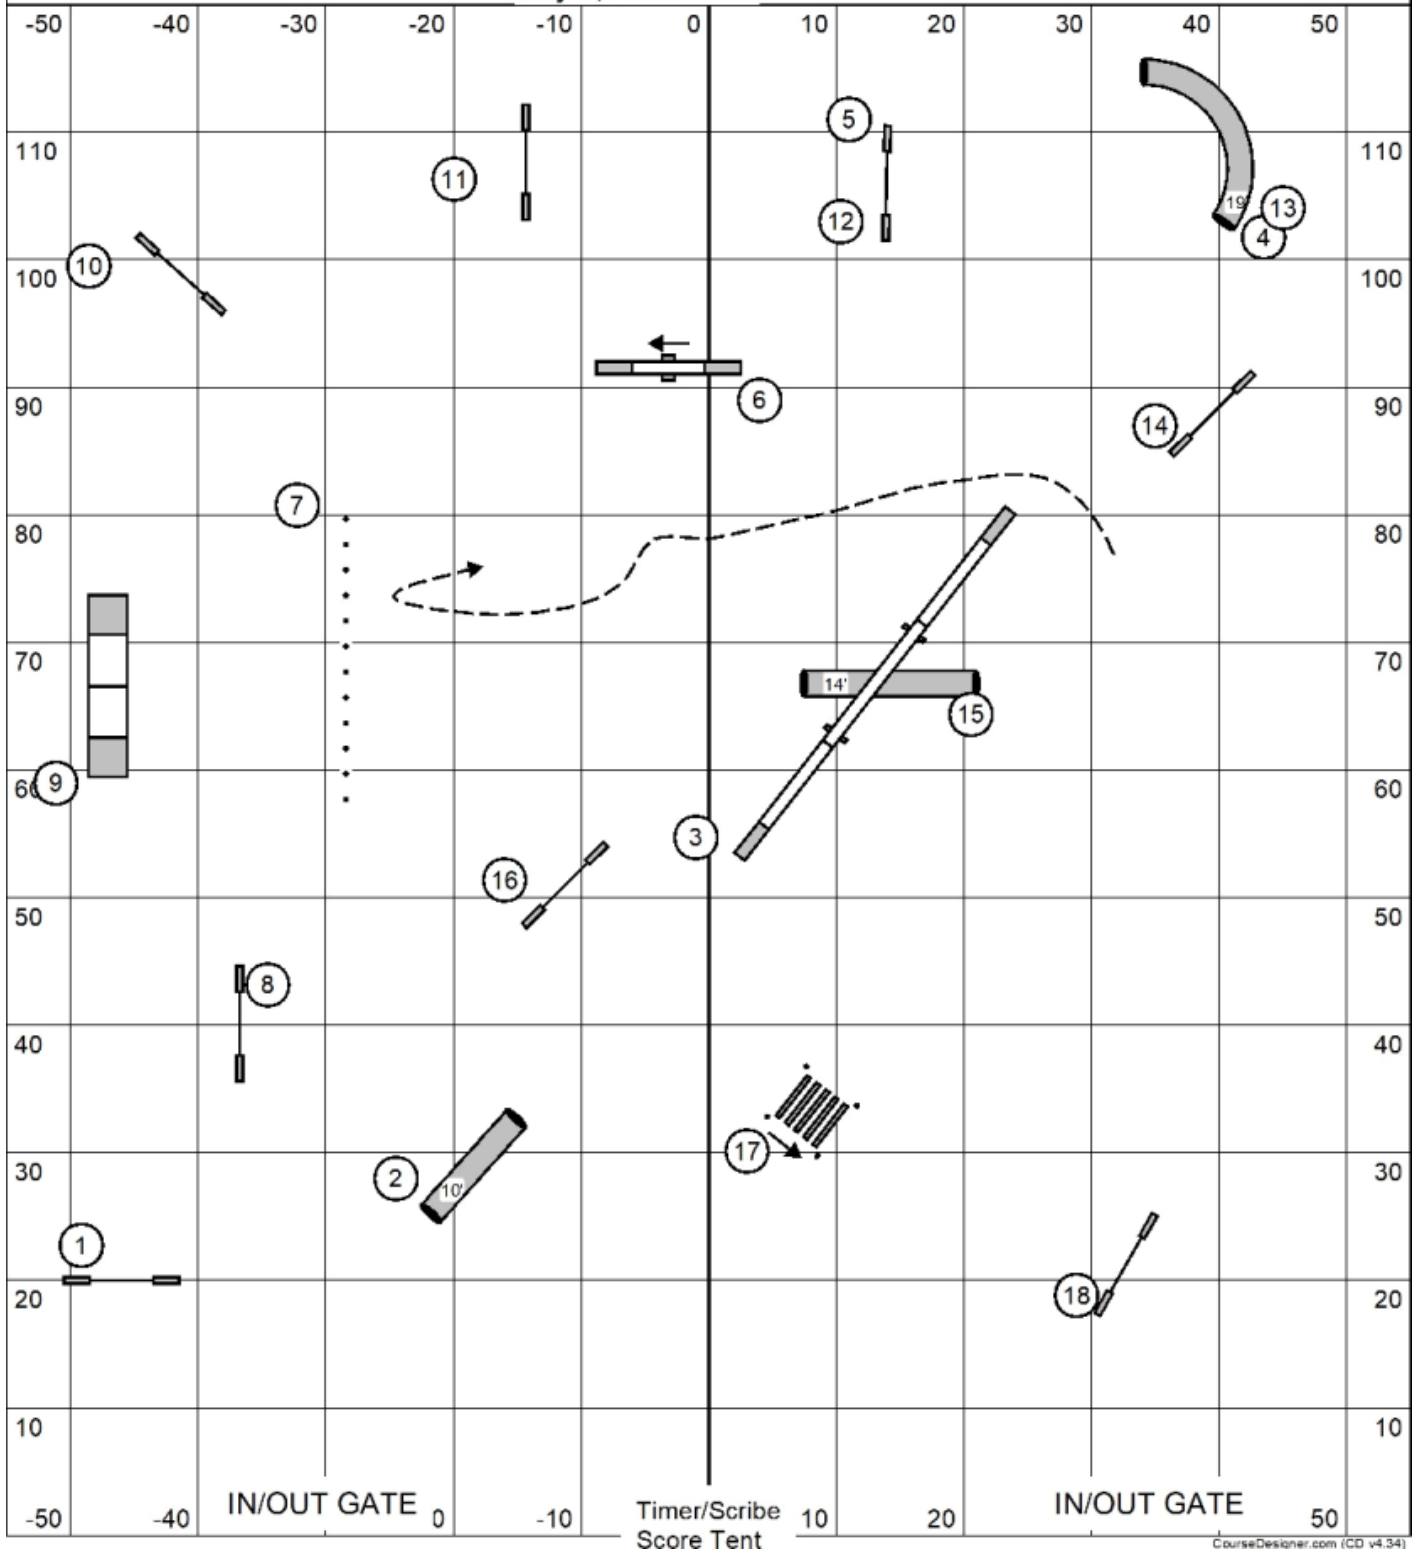

Data Driven Agility
UKI trial
Judge Kelly Ely
May 8, 2026

Sr Champ Agility

Map is an approximation only