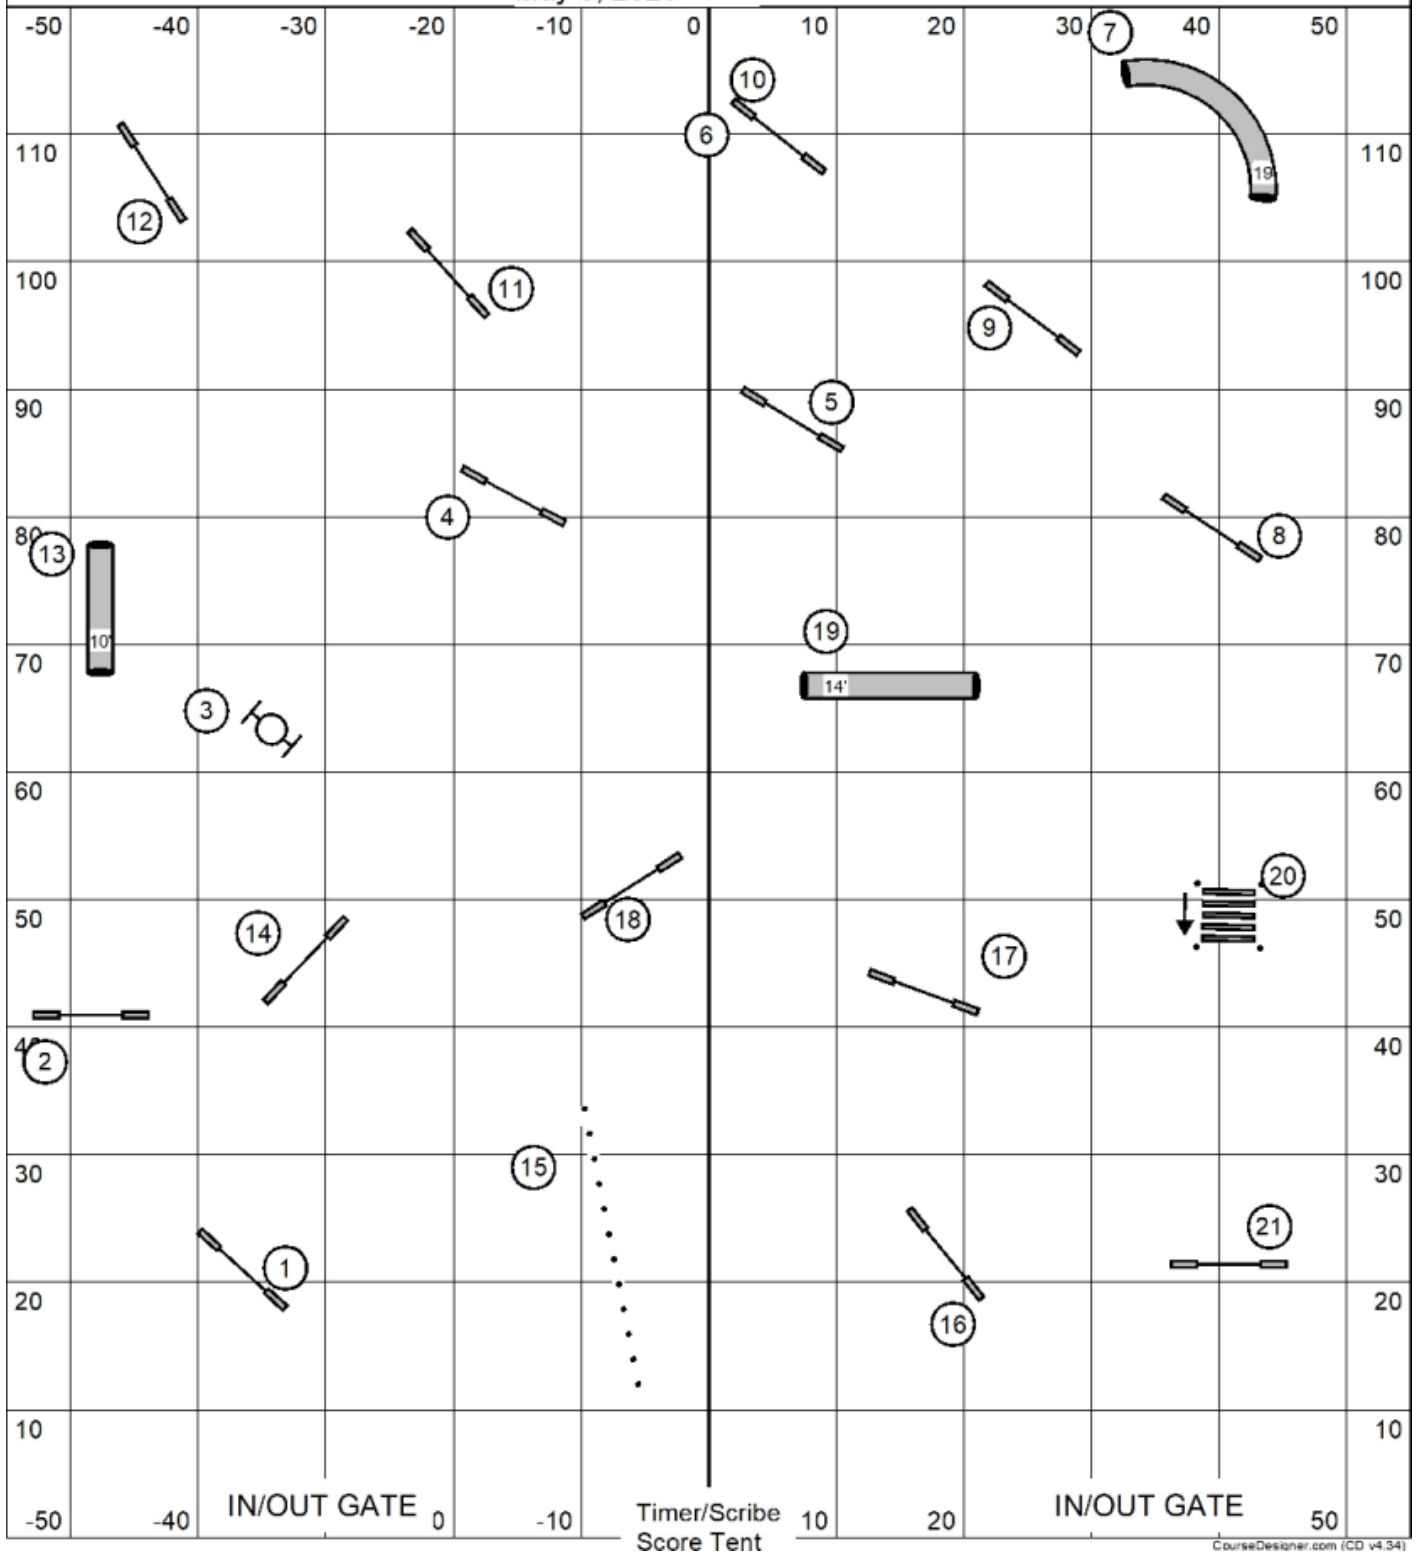

Data Driven Agility
UKI trial
Judge Kelly Ely
May 8, 2026

Masters Series Jumping

Map is an approximation only