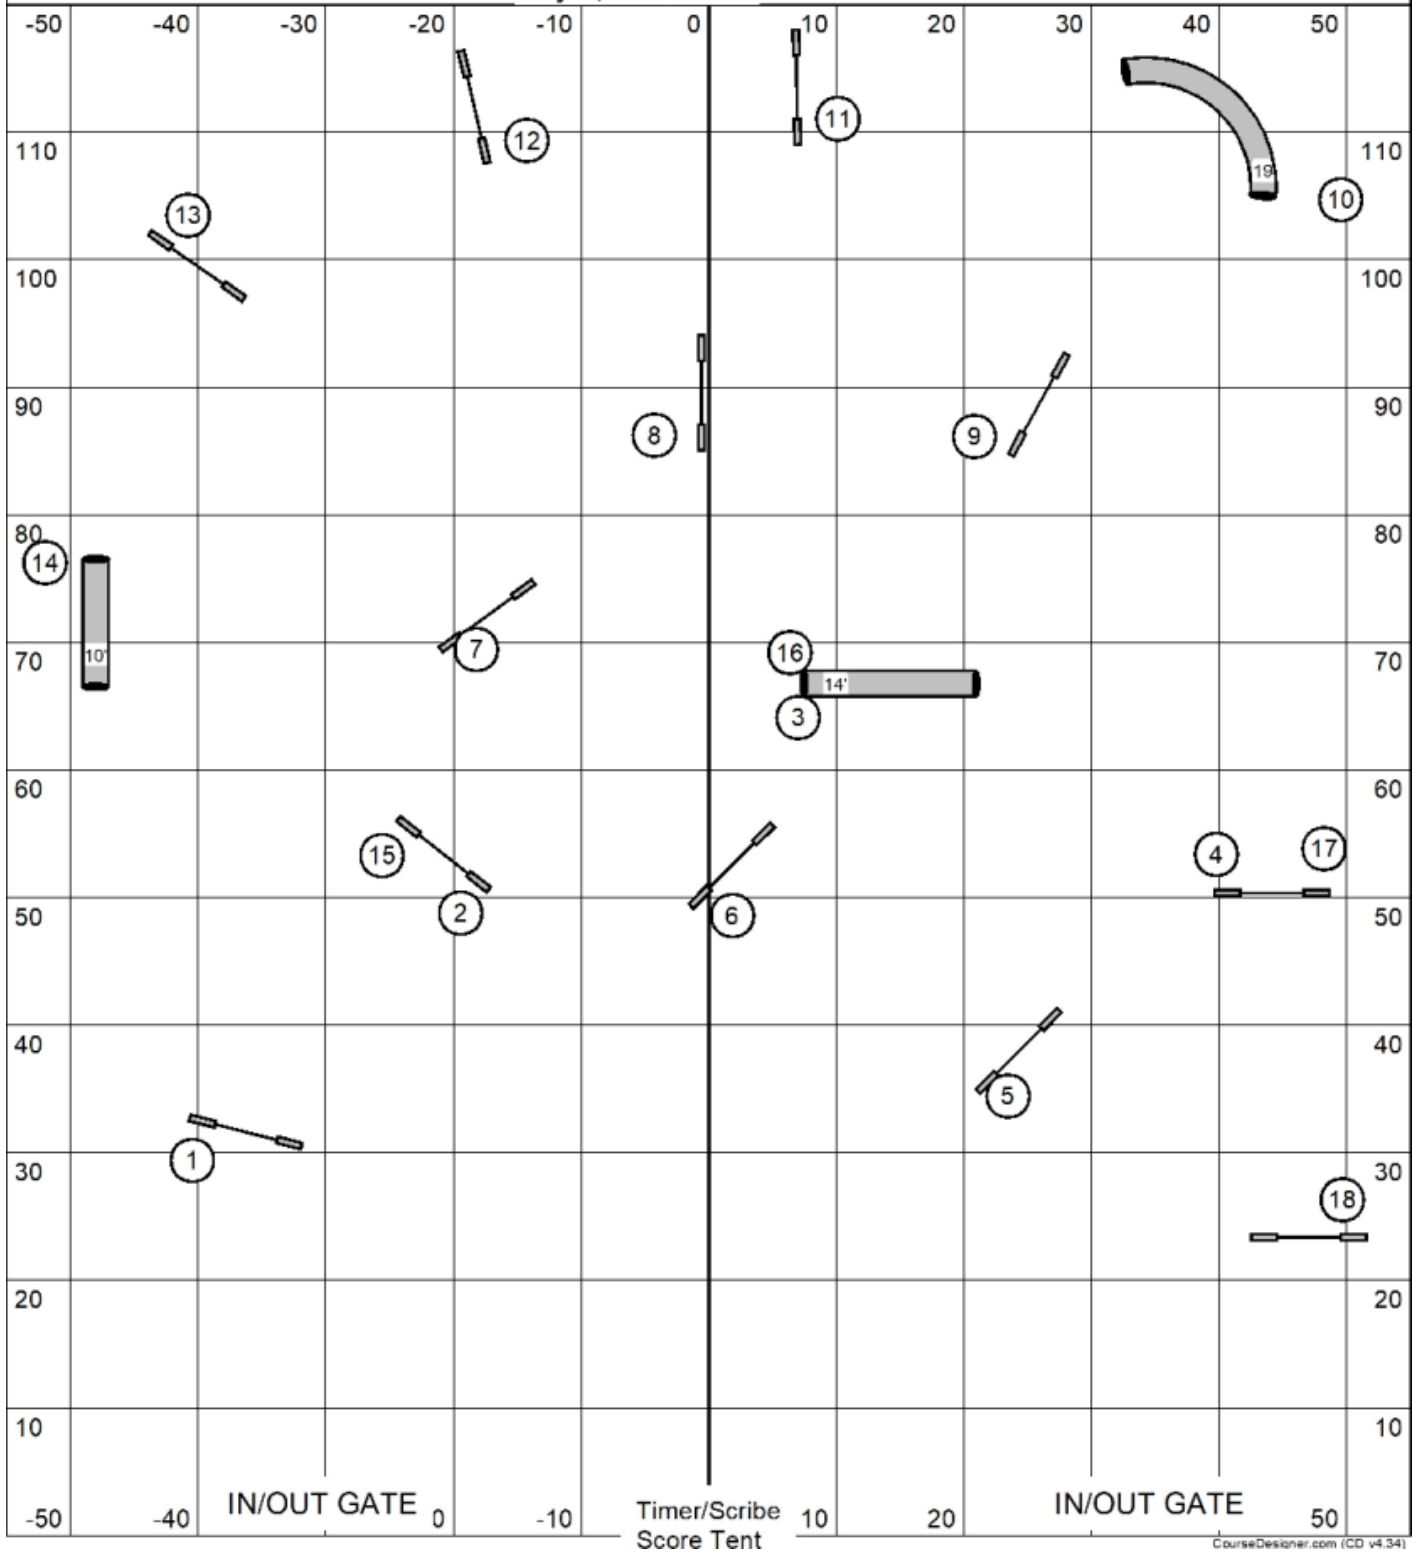

Data Driven Agility
UKI trial
Judge Kelly Ely
May 8, 2026

Beg Nov Speedstakes

Map is an approximation only