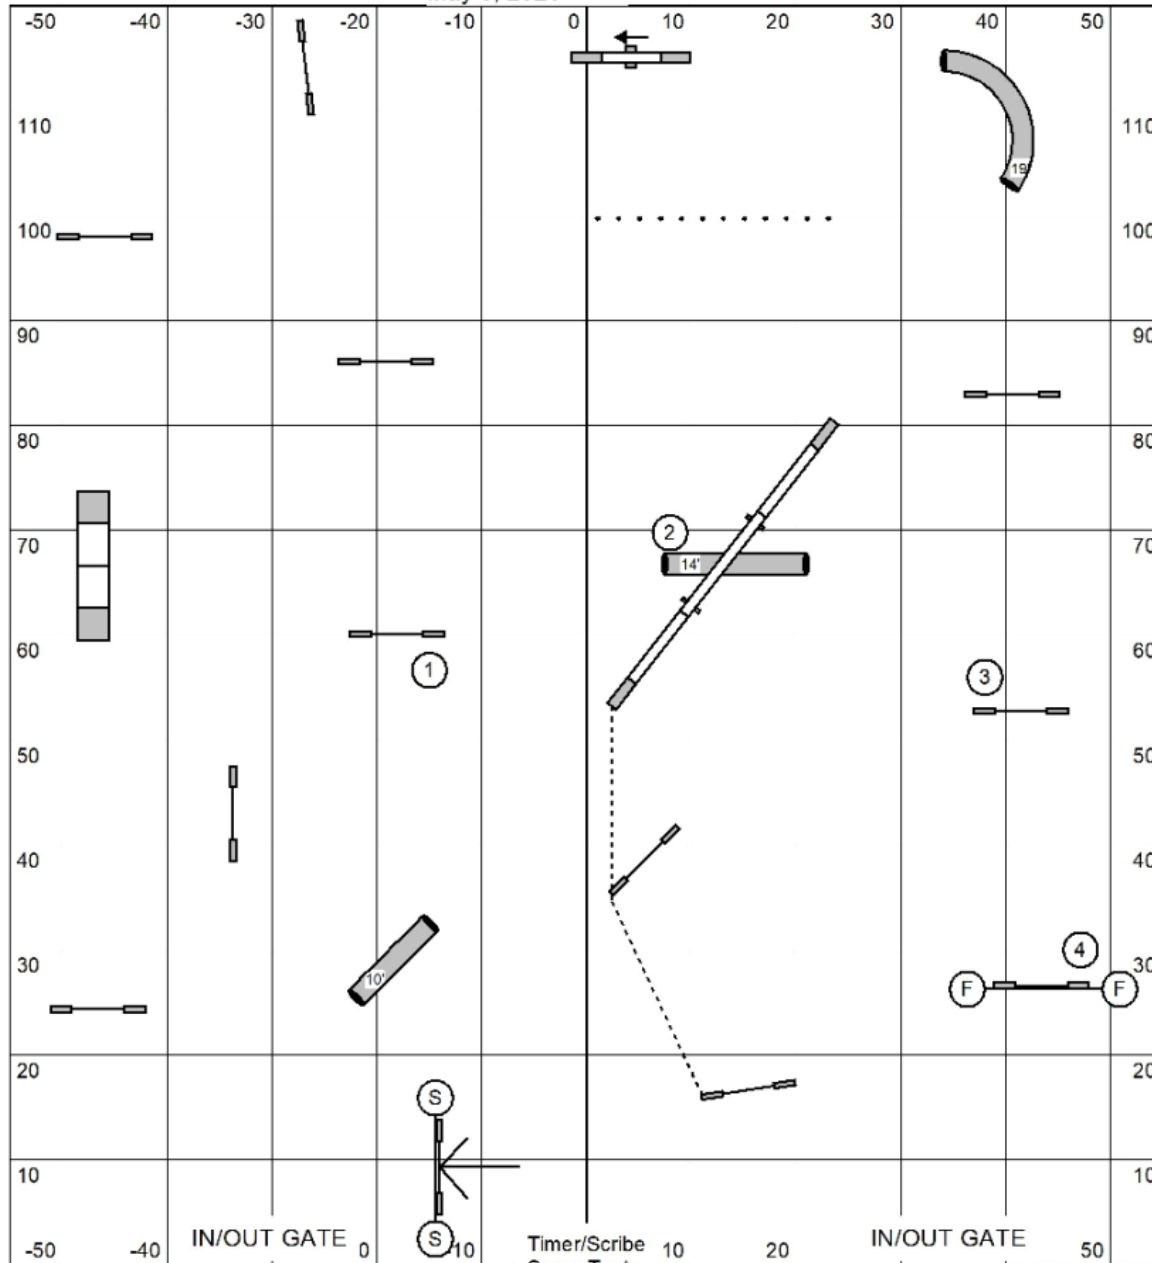

Data Driven Agility
UKI trial
Judge Kelly Ely
May 8, 2026

Gamblers Open

Map is an approximation only

Opening time 25 sec

Gamble
1-4 inside 10 pts
1-4 outside 15 pts

Start taken in
direction indicated

Finish jump live
at all times

2 gamble obstacles
in flow negate the gamble

1 jumps
2 tunnels
3 teeter
4 aframe
5 DW weaves

Gamble time
24-22 12 sec
20-20s 13 sec
16s-16-12 14sec
8-4s 15sec