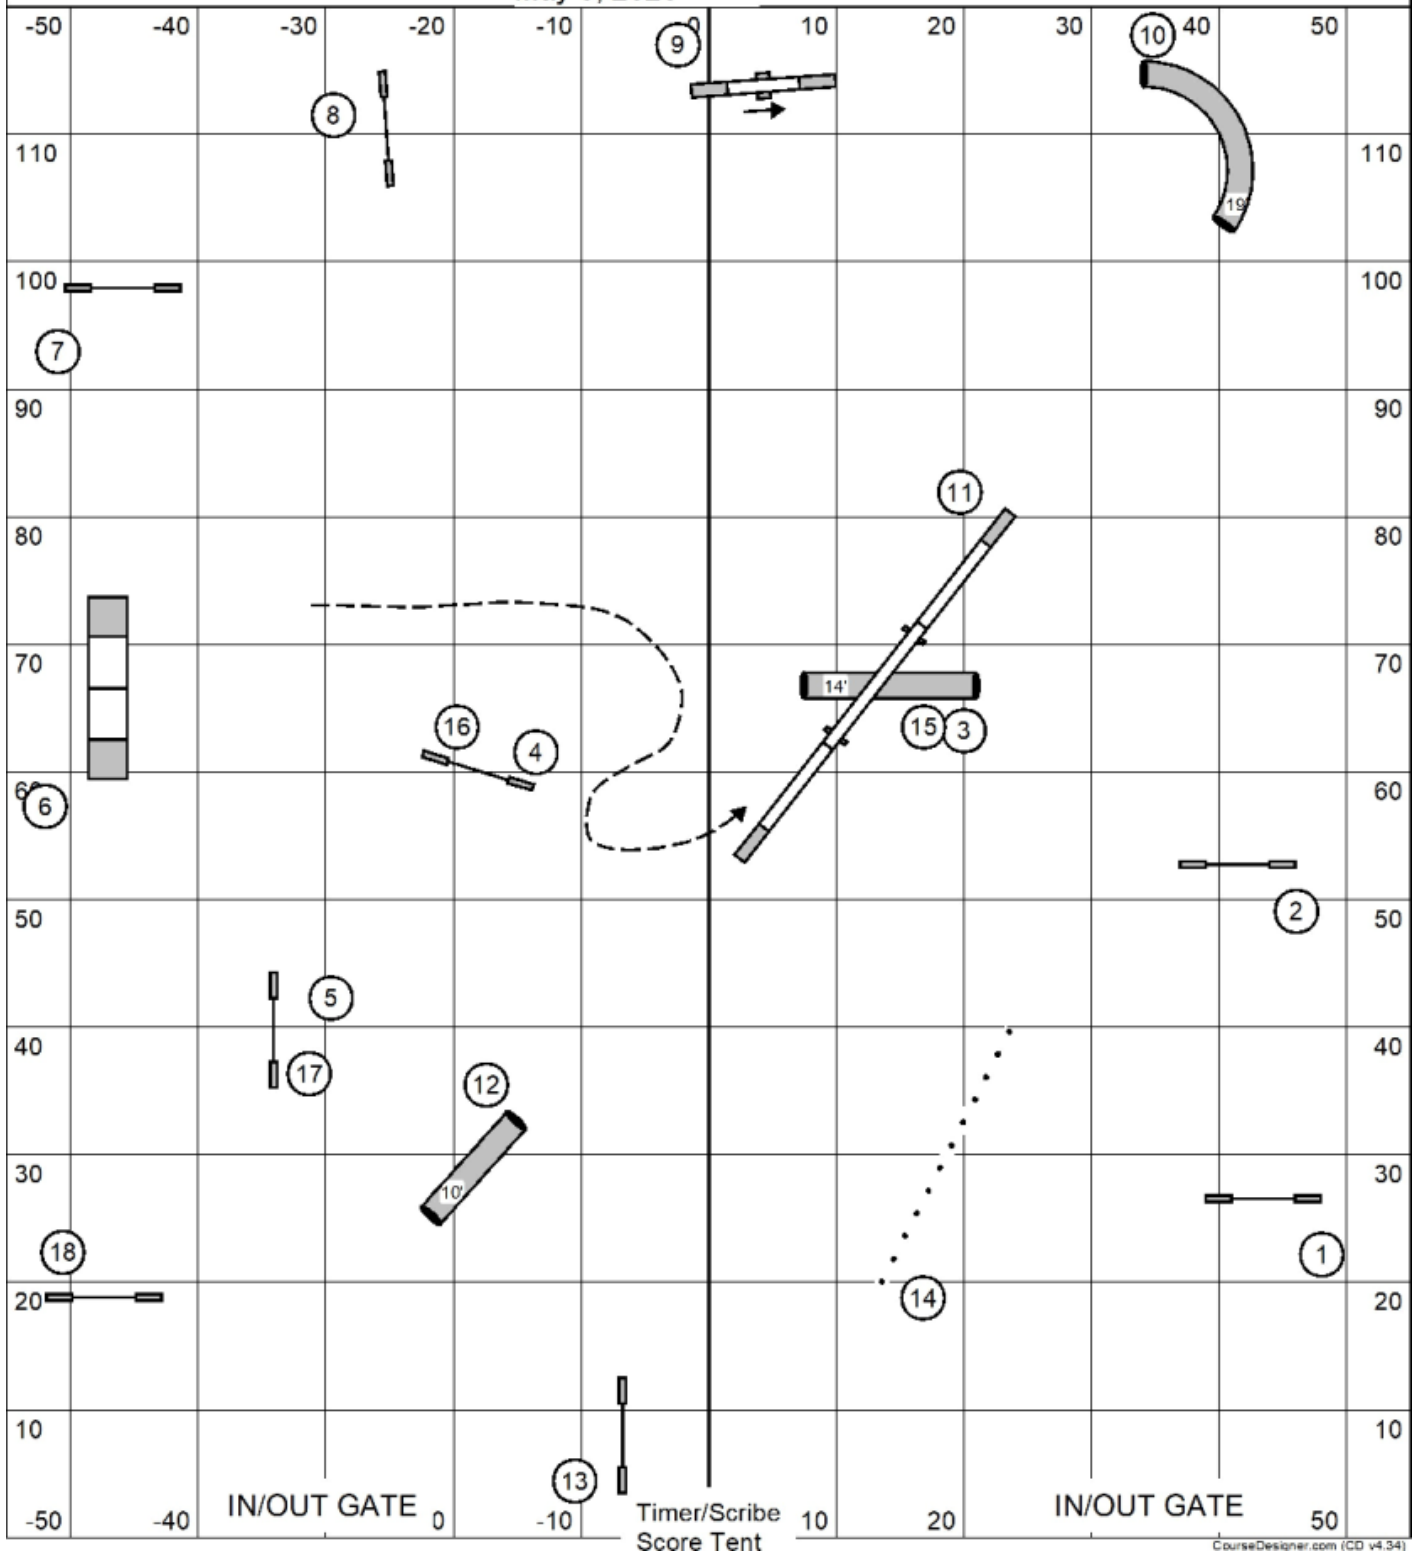

### Gamblers Open

Map is an approximation only

Opening time 25 sec

Gamble  
 1-4 inside 10 pts  
 1-4 outside 15 pts

Start taken in  
 direction indicated

Finish jump live  
 at all times

2 gamble obstacles  
 in flow negate the gamble

Map is an approximation only

Data Driven Agility  
UKI trial  
Judge Kelly Ely  
May 8, 2026