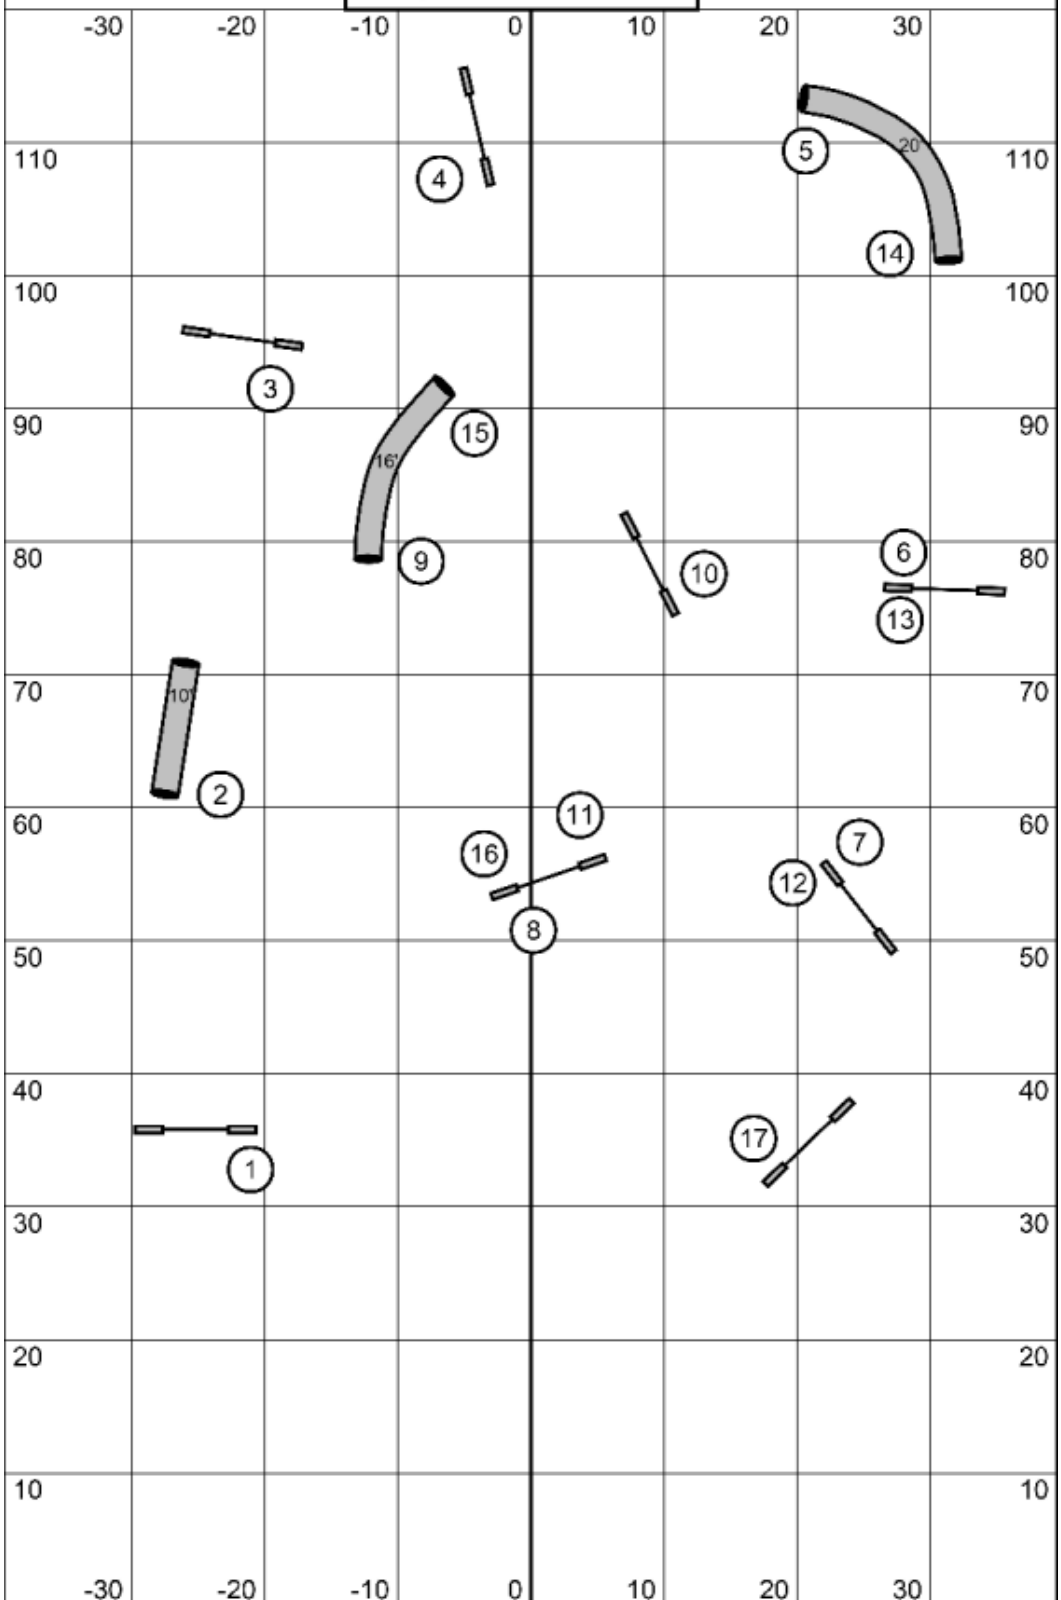

Dream Dogs
 5/3/26
 UKI Speedstakes
 Beginner/Novice
 Judge: Kristen Diedrich

Next dog in at #15

Map is only an approximation

Dream Dogs
 5/3/26
 UKI Speedstakes
 Senior/Champion
 Judge: Kristen Diedrich

Next dog in at #13

Map is only an approximation

Dream Dogs
 5/3/26
 UKI Jumping
 Beginner/Novice
 Judge: Kristen Diedrich

Next dog in at #13

Map is only an approximation

Dream Dogs
 5/3/26
 UKI Jumping
 Senior/Champion
 Judge: Kristen Diedrich

Next dog in at #14

Map is only an approximation

Dream Dogs
 5/3/26
 UKI Gamblers
 Combined
 Judge: Kristen Diedrich

Opening Time: 25 seconds
 Gamble Times:
 20-24: 14 seconds
 8-16: 15 seconds
 16S-20S: 15 seconds
 4S-12S: 16 seconds

#1-4, layering weaves on #3: 15 points
 #1-4, no layering: 10 points
 25 points needed to Q
 No back to back contacts
 No contact to contact

Next dog in
 at first horn

Map is only an
 approximation

Dream Dogs
 5/3/26
 UKI Agility
 Beginner/Novice
 Judge: Kristen Diedrich