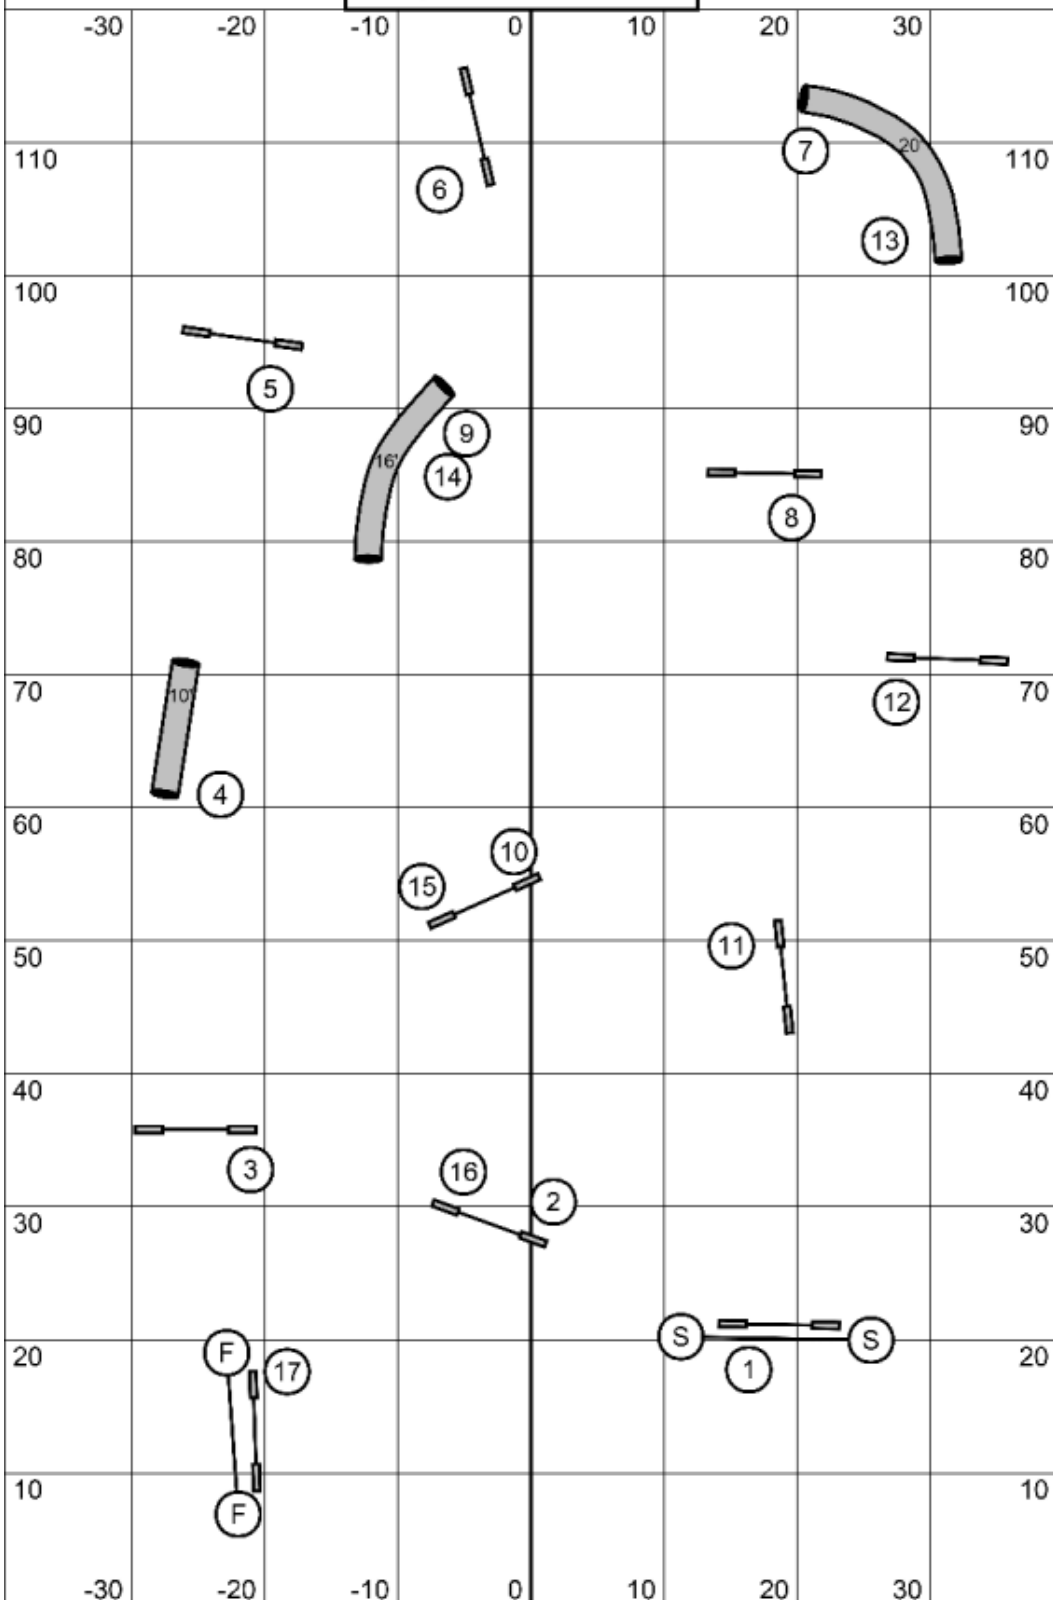

Dream Dogs
 5/3/26
 UKI Speedstakes
 Beginner/Novice
 Judge: Kristen Diedrich

Next dog in at #15

Map is only an approximation

Dream Dogs
 5/3/26
 UKI Speedstakes
 Senior/Champion
 Judge: Kristen Diedrich

Next dog in at #13

Map is only an approximation

Dream Dogs
 5/3/26
 UKI Jumping
 Beginner/Novice
 Judge: Kristen Diedrich

Next dog in at #13

Map is only an approximation

Dream Dogs
 5/3/26
 UKI Jumping
 Senior/Champion
 Judge: Kristen Diedrich

Next dog in at #14

Map is only an approximation

Dream Dogs
 5/3/26
 UKI Gamblers
 Combined
 Judge: Kristen Diedrich

Opening Time: 25 seconds
 Gamble Times:
 20-24: 14 seconds
 8-16: 15 seconds
 16S-20S: 15 seconds
 4S-12S: 16 seconds

#1-4, layering weaves on #3: 15 points
 #1-4, no layering: 10 points
 25 points needed to Q
 No back to back contacts
 No contact to contact

Next dog in
 at first horn

Map is only an
 approximation

Dream Dogs
 5/3/26
 UKI Agility
 Beginner/Novice
 Judge: Kristen Diedrich