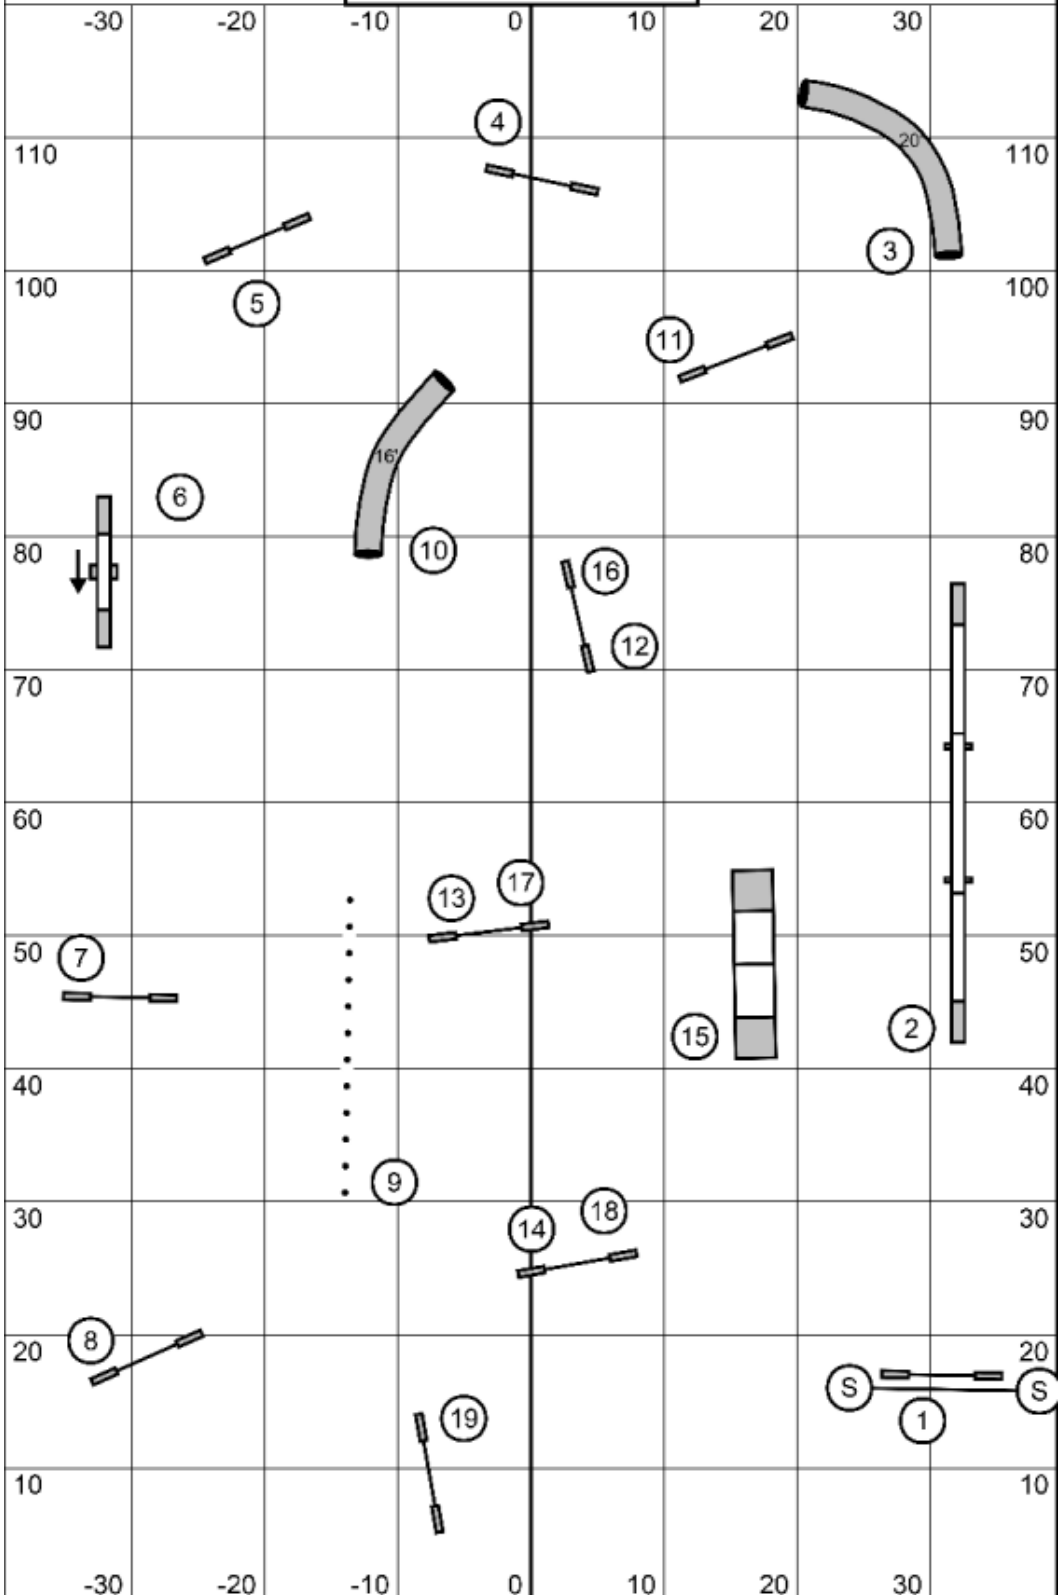

Next dog in at #14

Map is only an approximation

Dream Dogs
 5/3/26
 UKI Gamblers
 Combined
 Judge: Kristen Diedrich

Opening Time: 25 seconds
 Gamble Times:
 20-24: 14 seconds
 8-16: 15 seconds
 16S-20S: 15 seconds
 4S-12S: 16 seconds

#1-4, layering weaves on #3: 15 points
 #1-4, no layering: 10 points
 25 points needed to Q
 No back to back contacts
 No contact to contact

Next dog in
 at first horn

Map is only an
 approximation

Dream Dogs
 5/3/26
 UKI Agility
 Beginner/Novice
 Judge: Kristen Diedrich