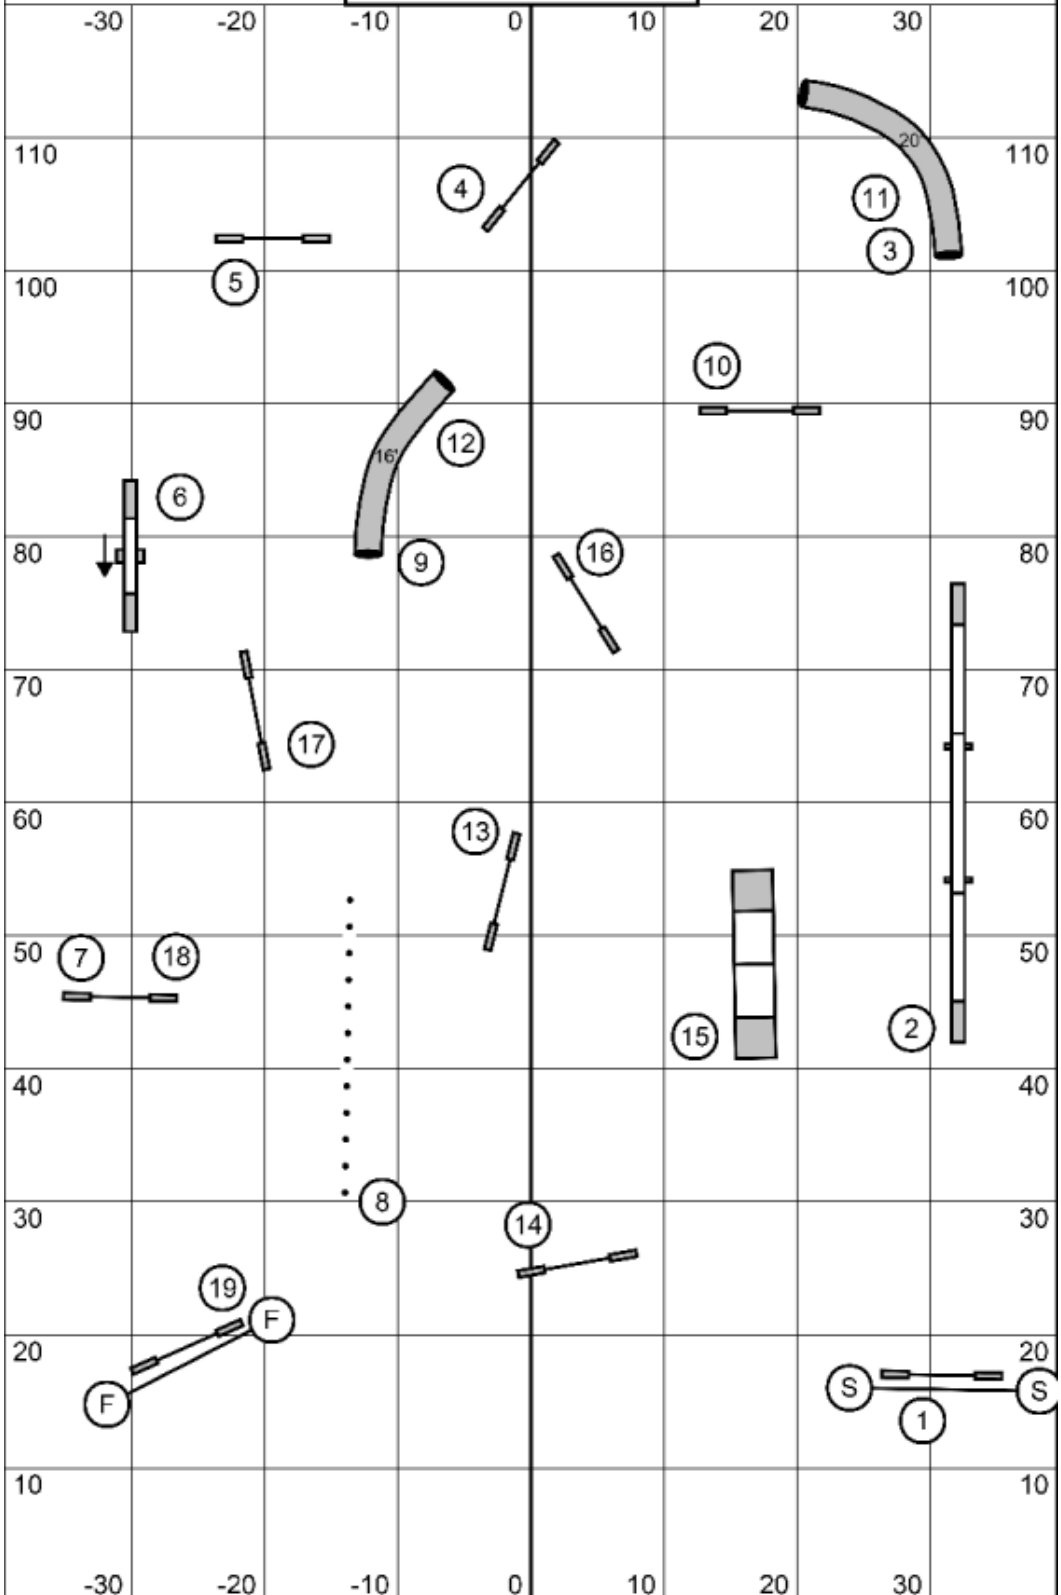

#1-4, layering weaves on #3: 15 points
 #1-4, no layering: 10 points
 25 points needed to Q
 No back to back contacts
 No contact to contact

Next dog in
 at first horn

Map is only an
 approximation

Dream Dogs
 5/3/26
 UKI Agility
 Beginner/Novice
 Judge: Kristen Diedrich

Next dog in at #19

Map is only an approximation

Dream Dogs
 5/3/26
 UKI Agility
 Senior/Champion
 Judge: Kristen Diedrich

Next dog in at #15

Map is only an approximation