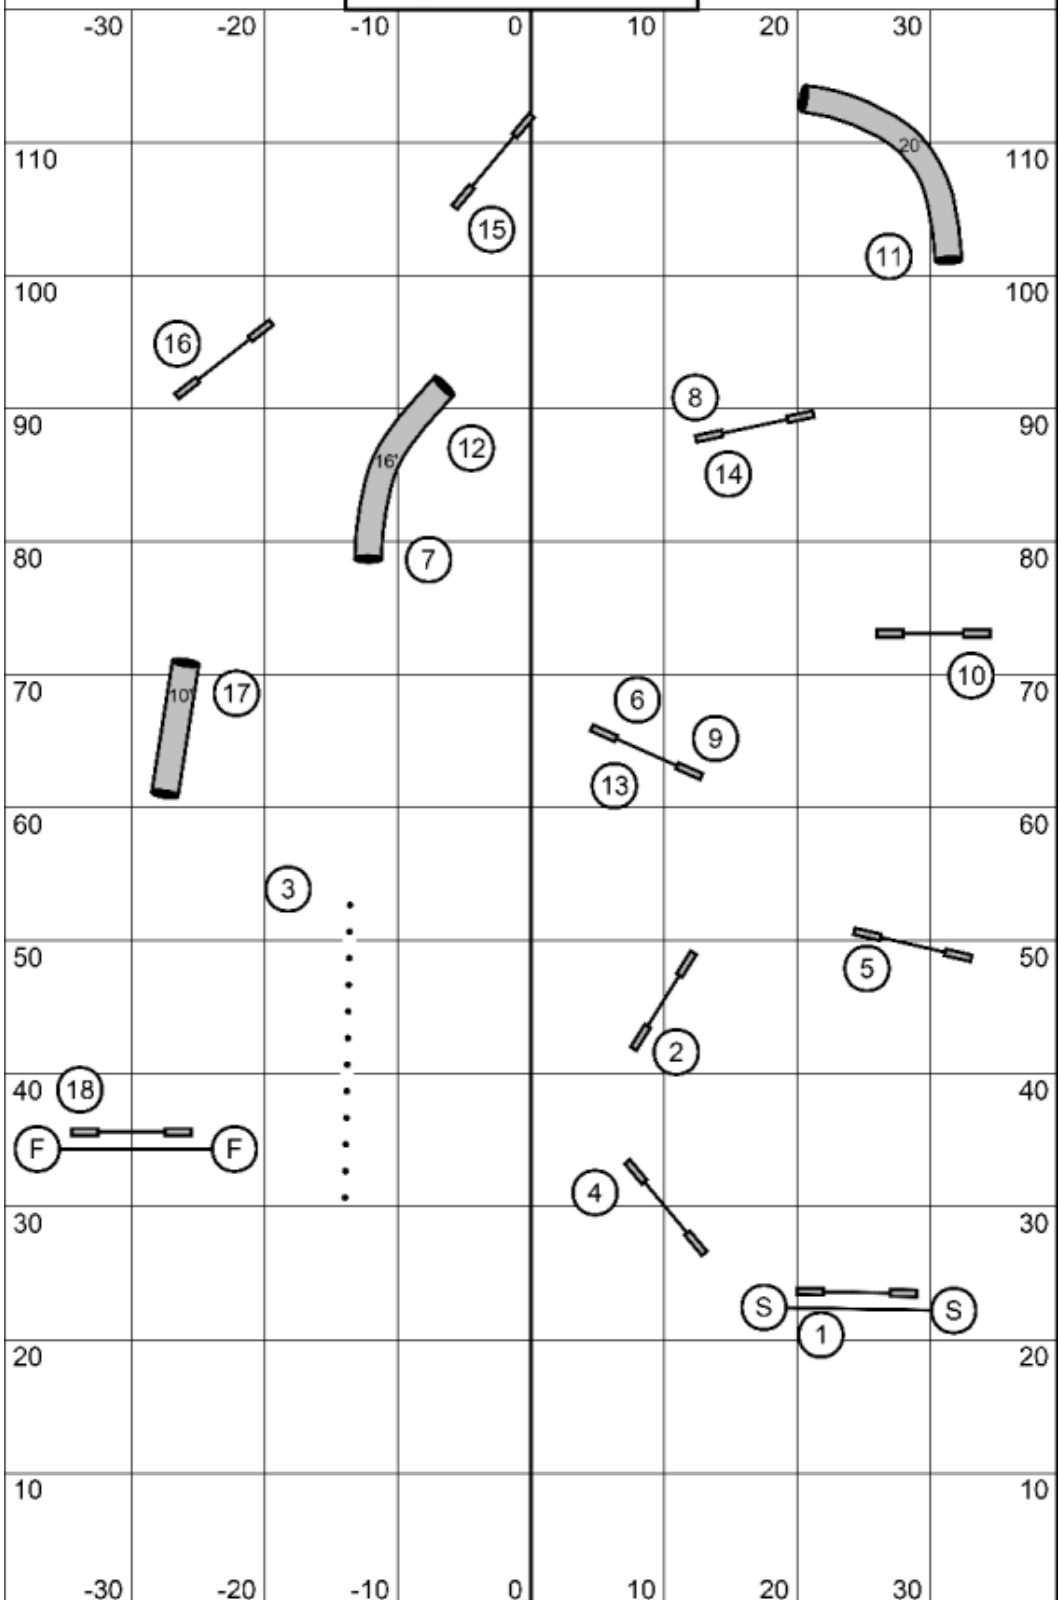

Next dog in at #13

Map is only an approximation

Dream Dogs
 5/3/26
 UKI Jumping
 Beginner/Novice
 Judge: Kristen Diedrich

Next dog in at #13

Map is only an approximation

Dream Dogs
 5/3/26
 UKI Jumping
 Senior/Champion
 Judge: Kristen Diedrich

Next dog in at #14

Map is only an approximation

Dream Dogs
 5/3/26
 UKI Gamblers
 Combined
 Judge: Kristen Diedrich

Opening Time: 25 seconds
 Gamble Times:
 20-24: 14 seconds
 8-16: 15 seconds
 16S-20S: 15 seconds
 4S-12S: 16 seconds

#1-4, layering weaves on #3: 15 points
 #1-4, no layering: 10 points
 25 points needed to Q
 No back to back contacts
 No contact to contact

Next dog in
 at first horn

Map is only an
 approximation

Dream Dogs
 5/3/26
 UKI Agility
 Beginner/Novice
 Judge: Kristen Diedrich