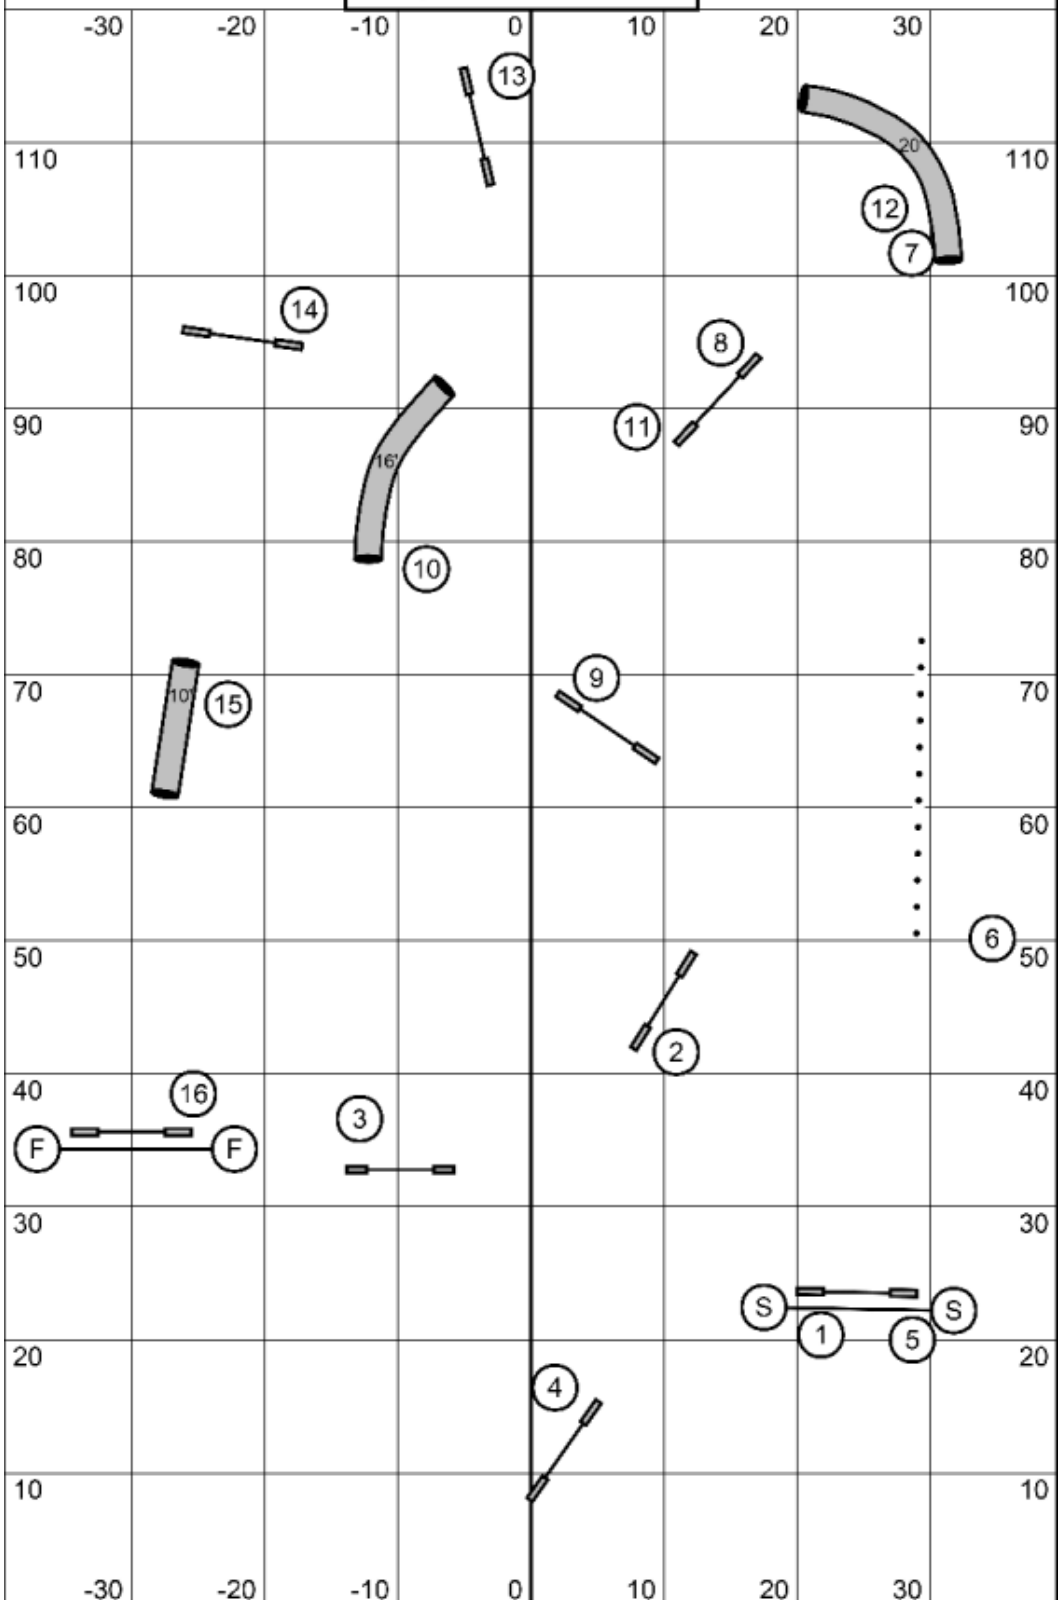

Dream Dogs
 5/3/26
 UKI Speedstakes
 Beginner/Novice
 Judge: Kristen Diedrich

Next dog in at #15

Map is only an approximation

Dream Dogs
 5/3/26
 UKI Speedstakes
 Senior/Champion
 Judge: Kristen Diedrich

Next dog in at #13

Map is only an approximation

Dream Dogs
 5/3/26
 UKI Jumping
 Beginner/Novice
 Judge: Kristen Diedrich

Next dog in at #13

Map is only an approximation

Dream Dogs
 5/3/26
 UKI Jumping
 Senior/Champion
 Judge: Kristen Diedrich

Next dog in at #14

Map is only an approximation

Dream Dogs
 5/3/26
 UKI Gamblers
 Combined
 Judge: Kristen Diedrich

Opening Time: 25 seconds
 Gamble Times:
 20-24: 14 seconds
 8-16: 15 seconds
 16S-20S: 15 seconds
 4S-12S: 16 seconds

#1-4, layering weaves on #3: 15 points
 #1-4, no layering: 10 points
 25 points needed to Q
 No back to back contacts
 No contact to contact

Next dog in
 at first horn

Map is only an
 approximation

Dream Dogs
 5/3/26
 UKI Agility
 Beginner/Novice
 Judge: Kristen Diedrich