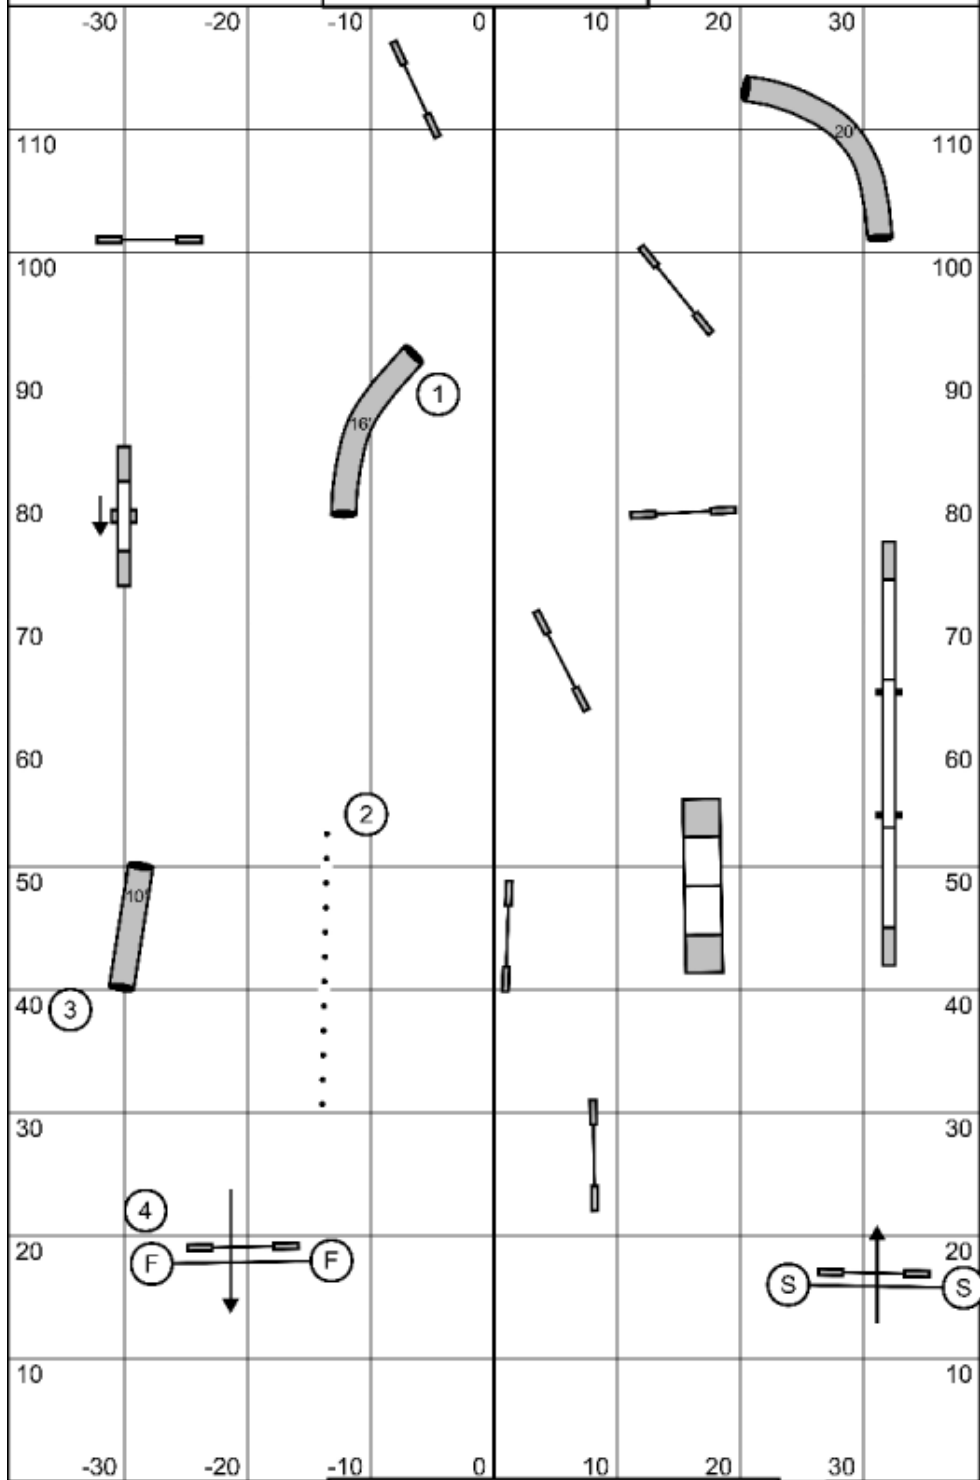

Next dog in at #13

Map is only an approximation

Dream Dogs
 5/3/26
 UKI Jumping
 Beginner/Novice
 Judge: Kristen Diedrich

Next dog in at #13

Map is only an approximation

Dream Dogs
 5/3/26
 UKI Jumping
 Senior/Champion
 Judge: Kristen Diedrich

Next dog in at #14

Map is only an approximation

Dream Dogs
 5/3/26
 UKI Gamblers
 Combined
 Judge: Kristen Diedrich

Opening Time: 25 seconds
 Gamble Times:
 20-24: 14 seconds
 8-16: 15 seconds
 16S-20S: 15 seconds
 4S-12S: 16 seconds

#1-4, layering weaves on #3: 15 points
 #1-4, no layering: 10 points
 25 points needed to Q
 No back to back contacts
 No contact to contact

Next dog in
 at first horn

Map is only an
 approximation

Dream Dogs
 5/3/26
 UKI Agility
 Beginner/Novice
 Judge: Kristen Diedrich