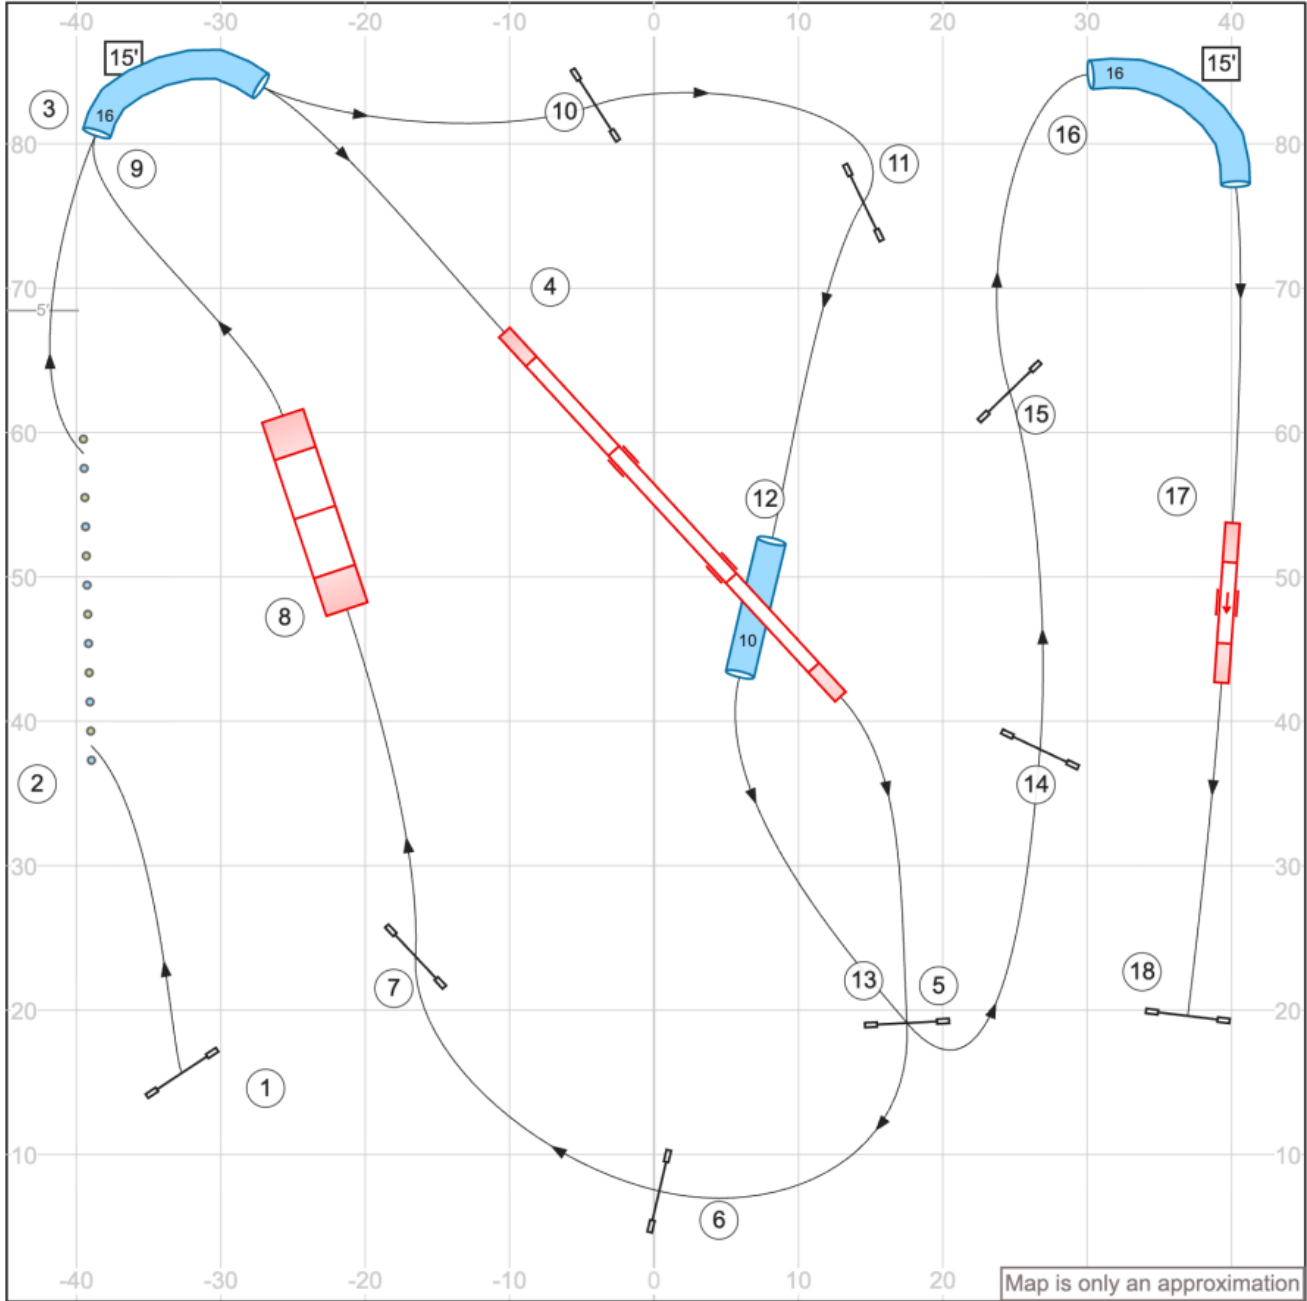

Map is only an approximation

Path length (ft): 468.7

www.smarteragility.com

15. UKI Canine New England - 3 May 2026 - B/N Jumping 2 - Designer Dave Grubel - Judge Erin Schaefer

Path length (ft): 441.9

www.smarteragility.com

16. UKI Canine New England - 3 May 2026 - S/C Jumping 2 - Designer Dave Grubel - Judge Erin Schaefer

Path length (ft): 454.9

www.smarteragility.com

18. UKI Canine New England - 3 May 2026 - B/N Agility 1 - Designer Dave Grubel - Judge Erin Schaefer

Path length (ft): 494.6

www.smarteragility.com

19. UKI Canine New England - 3 May 2026 - S/C Agility 1 - Designer Dave Grubel - Judge Erin Schaefer

Path length (ft): 561.9

www.smarteragility.com

20. UKI Canine New England - 3 May 2026 - B/N Agility 2 - Designer Dave Grubel - Judge Erin Schaefer

Path length (ft): 504.9

www.smarteragility.com

21. UKI Canine New England - 3 May 2026 - S/C Agility 2 - Designer Dave Grubel - Judge Erin Schaefer

Path length (ft): 544.7

www.smarteragility.com