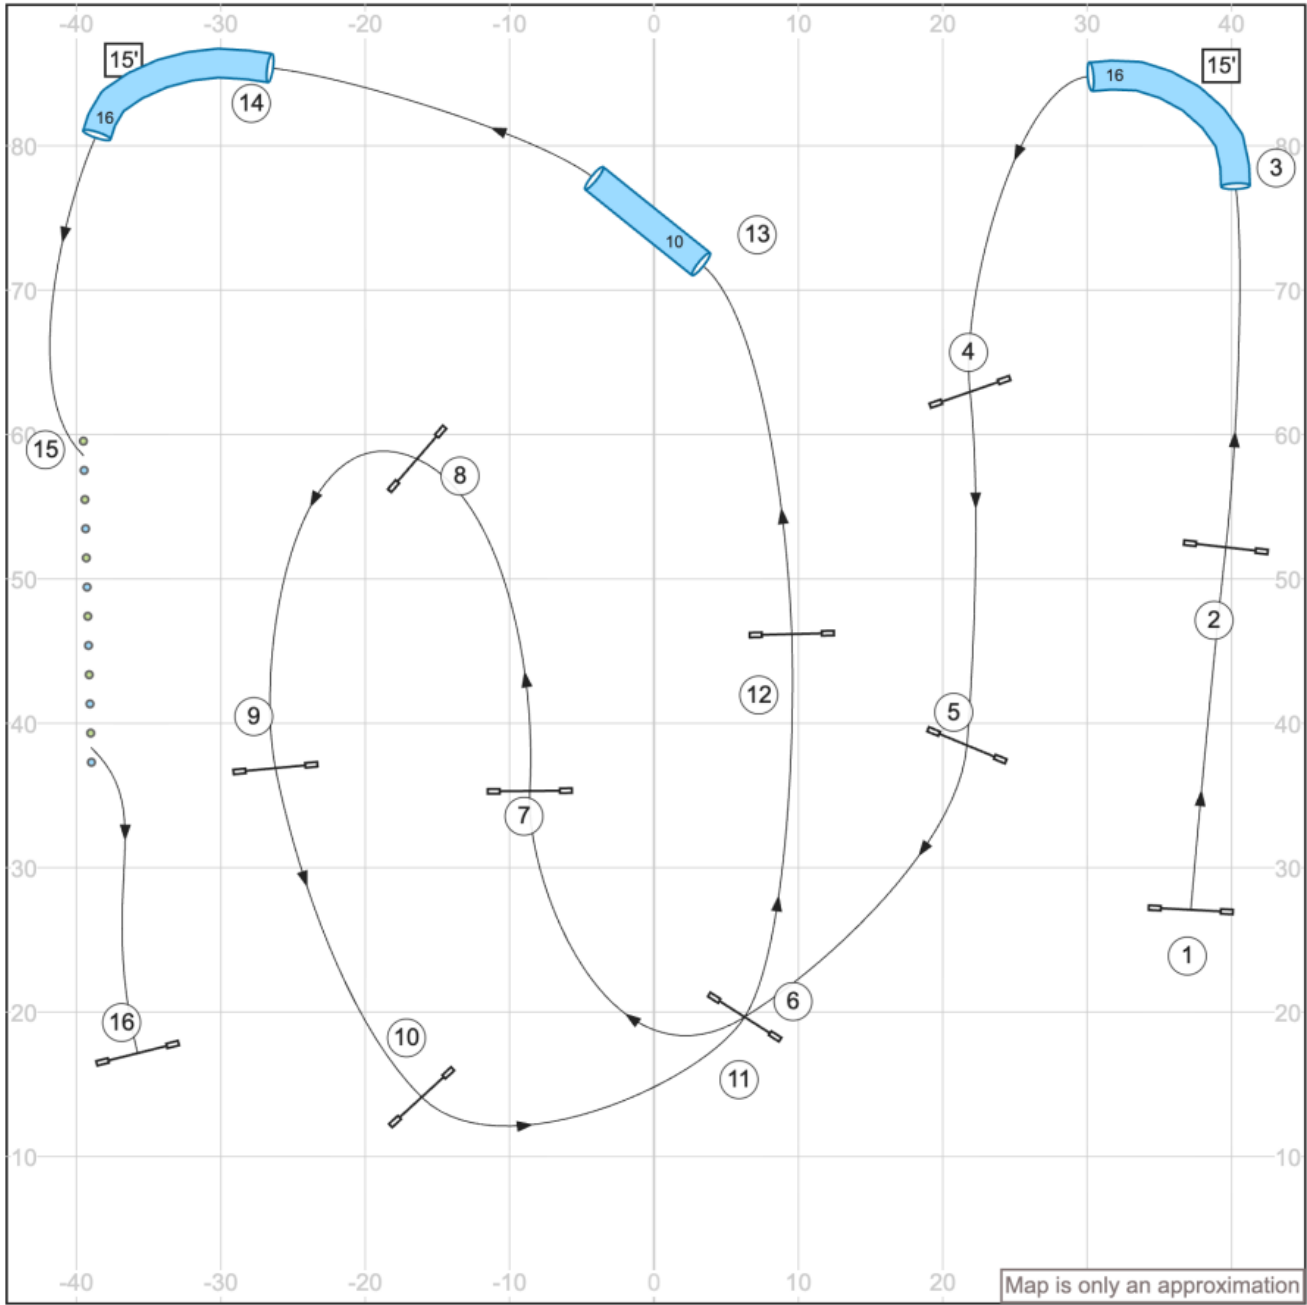

11. UKI Canine New England - 3 May 2026 - B/N Speedstakes - Designer Dave Grubel - Judge Erin Schaefer

Path length (ft): 449.2

www.smarteragility.com

12. UKI Canine New England - 3 May 2026 - S/C Speedstakes - Designer Dave Grubel - Judge Erin Schaefer

Path length (ft): 513.7

www.smarteragility.com

13. UKI Canine New England - 3 May 2026 - B/N Jumping 1 - Designer Dave Grubel - Judge Erin Schaefer

Path length (ft): 447.8

www.smarteragility.com

14. UKI Canine New England - 3 May 2026 - S/C Jumping 1 - Designer Dave Grubel - Judge Erin Schaefer

Map is only an approximation

Path length (ft): 468.7

www.smarteragility.com

15. UKI Canine New England - 3 May 2026 - B/N Jumping 2 - Designer Dave Grubel - Judge Erin Schaefer

Path length (ft): 441.9

www.smarteragility.com