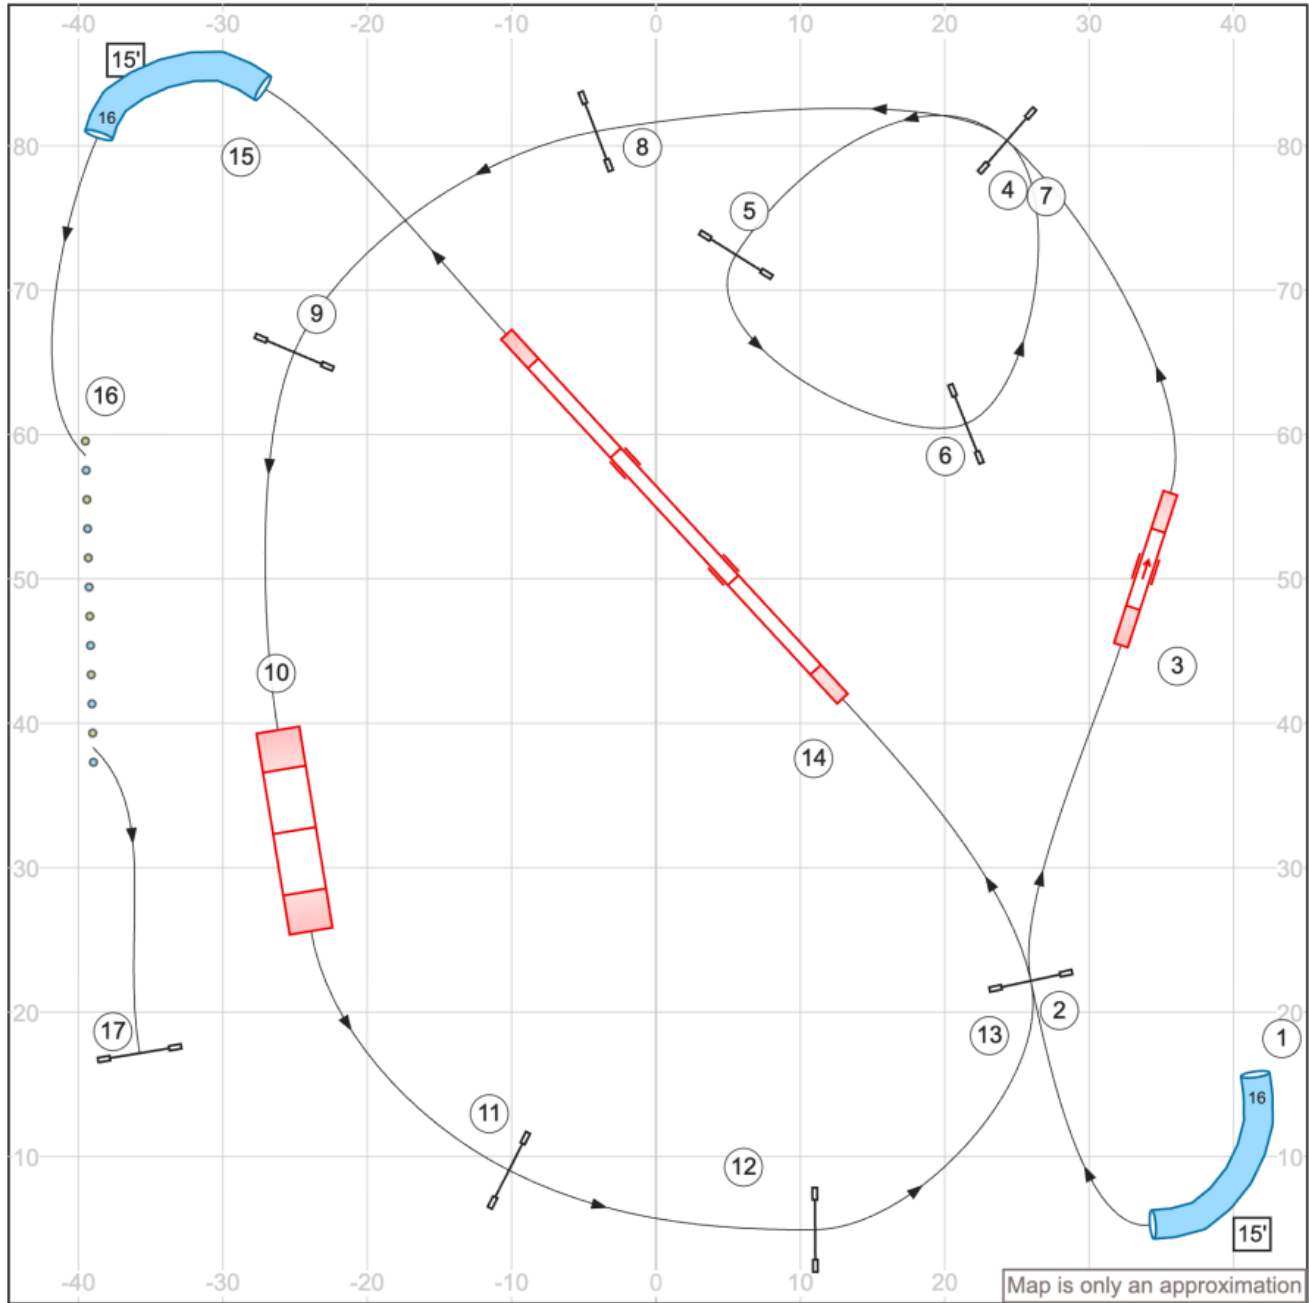

Map is only an approximation

Path length (ft): 468.7

www.smarteragility.com

15. UKI Canine New England - 3 May 2026 - B/N Jumping 2 - Designer Dave Grubel - Judge Erin Schaefer

Path length (ft): 441.9

www.smarteragility.com

Path length (ft): 494.6

www.smarteragility.com

19. UKI Canine New England - 3 May 2026 - S/C Agility 1 - Designer Dave Grubel - Judge Erin Schaefer

Path length (ft): 561.9

www.smarteragility.com

20. UKI Canine New England - 3 May 2026 - B/N Agility 2 - Designer Dave Grubel - Judge Erin Schaefer

Path length (ft): 504.9

www.smarteragility.com

21. UKI Canine New England - 3 May 2026 - S/C Agility 2 - Designer Dave Grubel - Judge Erin Schaefer

Path length (ft): 544.7

www.smarteragility.com