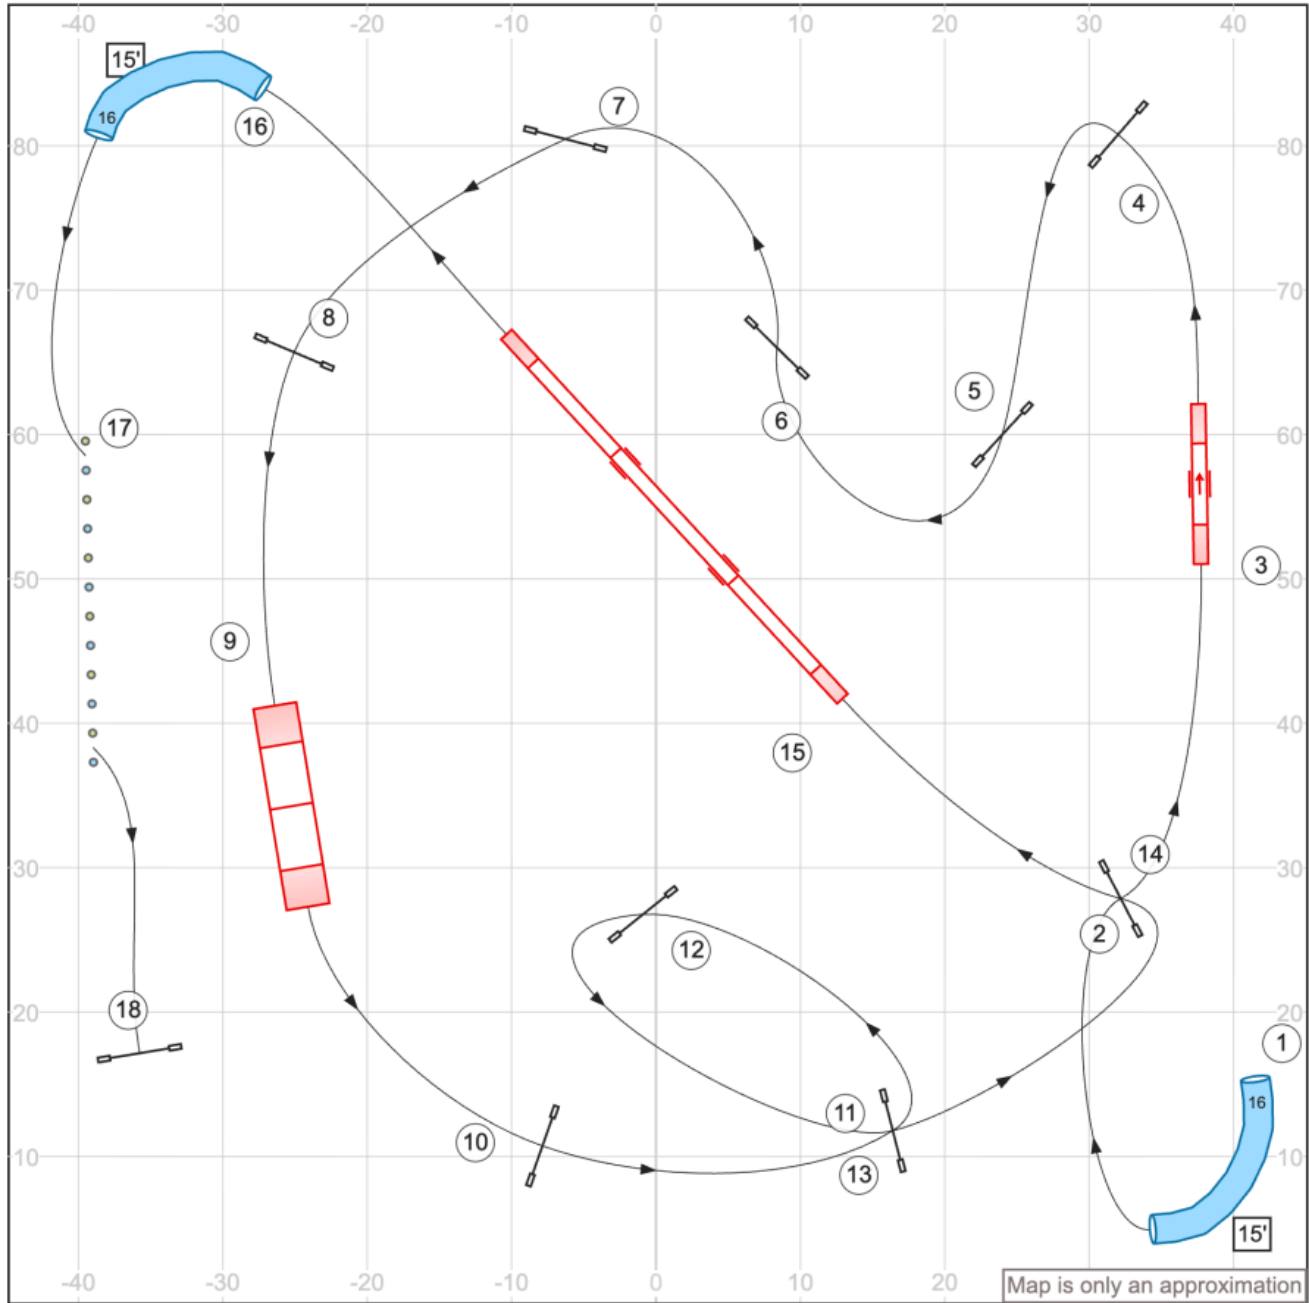

Map is only an approximation

Path length (ft): 468.7

www.smarteragility.com

15. UKI Canine New England - 3 May 2026 - B/N Jumping 2 - Designer Dave Grubel - Judge Erin Schaefer

Path length (ft): 441.9

www.smarteragility.com

16. UKI Canine New England - 3 May 2026 - S/C Jumping 2 - Designer Dave Grubel - Judge Erin Schaefer

Path length (ft): 454.9

www.smarteragility.com

18. UKI Canine New England - 3 May 2026 - B/N Agility 1 - Designer Dave Grubel - Judge Erin Schaefer

Path length (ft): 494.6

www.smarteragility.com

19. UKI Canine New England - 3 May 2026 - S/C Agility 1 - Designer Dave Grubel - Judge Erin Schaefer

Path length (ft): 561.9

www.smarteragility.com

20. UKI Canine New England - 3 May 2026 - B/N Agility 2 - Designer Dave Grubel - Judge Erin Schaefer

Path length (ft): 504.9

www.smarteragility.com

21. UKI Canine New England - 3 May 2026 - S/C Agility 2 - Designer Dave Grubel - Judge Erin Schaefer

Path length (ft): 544.7

www.smarteragility.com