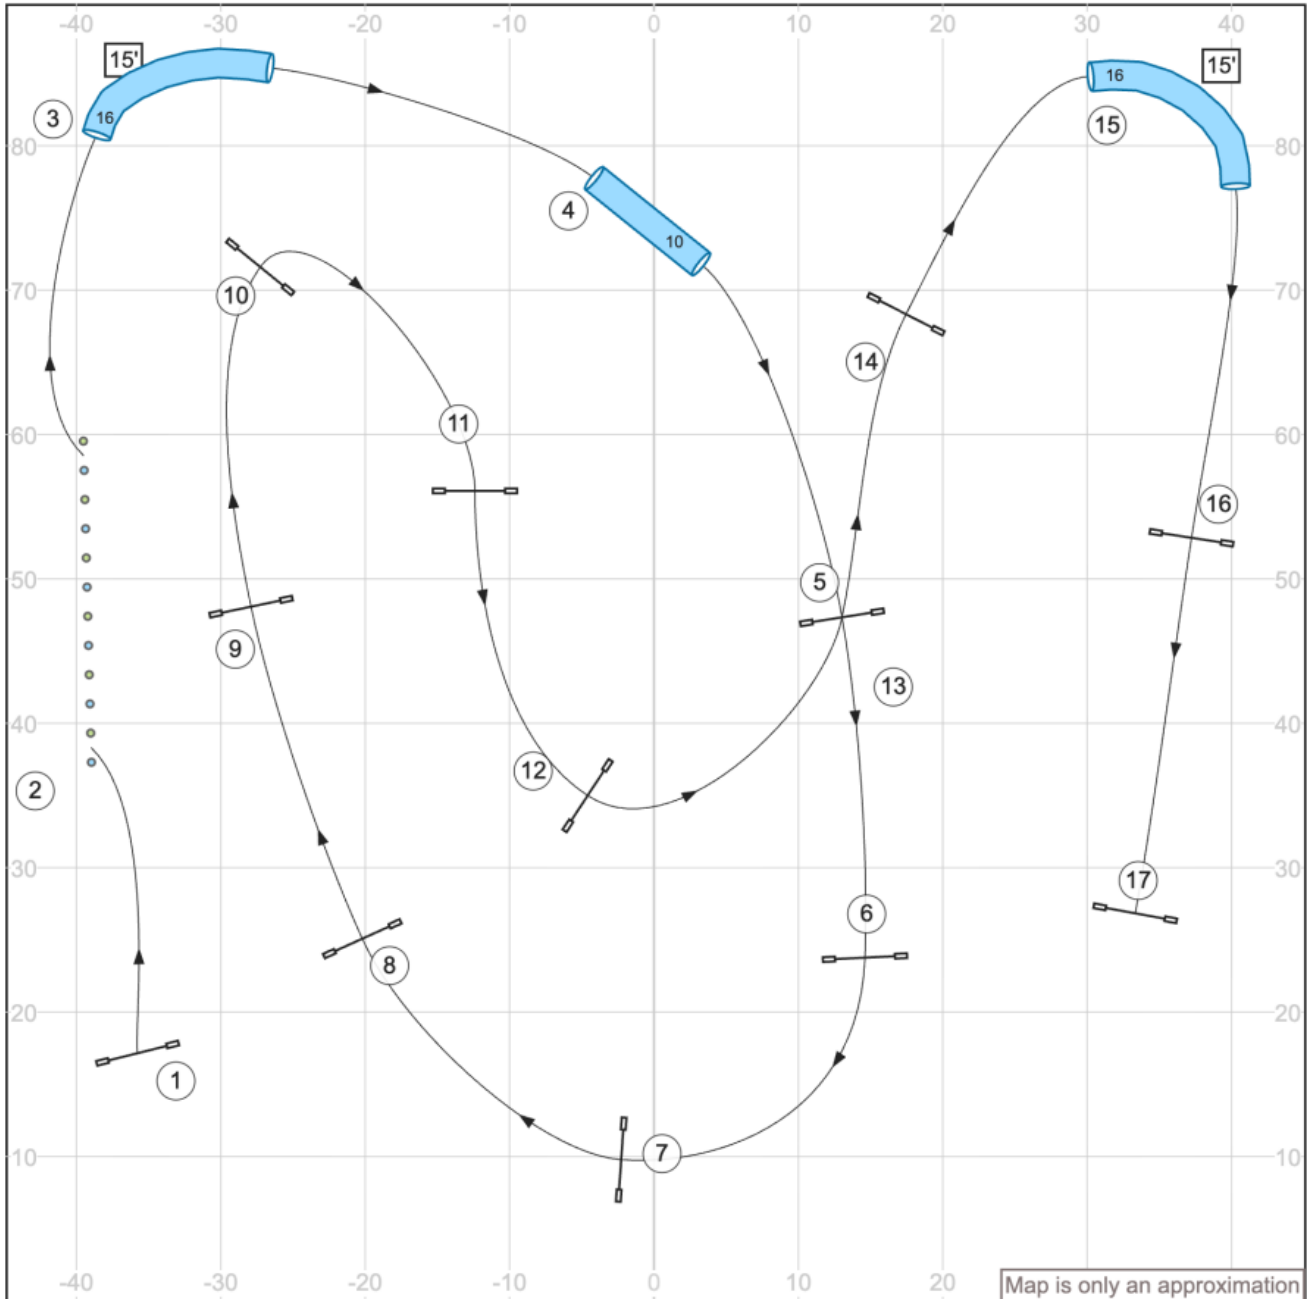

11. UKI Canine New England - 3 May 2026 - B/N Speedstakes - Designer Dave Grubel - Judge Erin Schaefer

Path length (ft): 449.2

www.smarteragility.com

12. UKI Canine New England - 3 May 2026 - S/C Speedstakes - Designer Dave Grubel - Judge Erin Schaefer

Path length (ft): 513.7

www.smarteragility.com

13. UKI Canine New England - 3 May 2026 - B/N Jumping 1 - Designer Dave Grubel - Judge Erin Schaefer

Path length (ft): 447.8

www.smarteragility.com

14. UKI Canine New England - 3 May 2026 - S/C Jumping 1 - Designer Dave Grubel - Judge Erin Schaefer

Map is only an approximation

Path length (ft): 468.7

www.smarteragility.com

15. UKI Canine New England - 3 May 2026 - B/N Jumping 2 - Designer Dave Grubel - Judge Erin Schaefer

Path length (ft): 441.9

www.smarteragility.com

16. UKI Canine New England - 3 May 2026 - S/C Jumping 2 - Designer Dave Grubel - Judge Erin Schaefer

Path length (ft): 454.9

www.smarteragility.com

18. UKI Canine New England - 3 May 2026 - B/N Agility 1 - Designer Dave Grubel - Judge Erin Schaefer