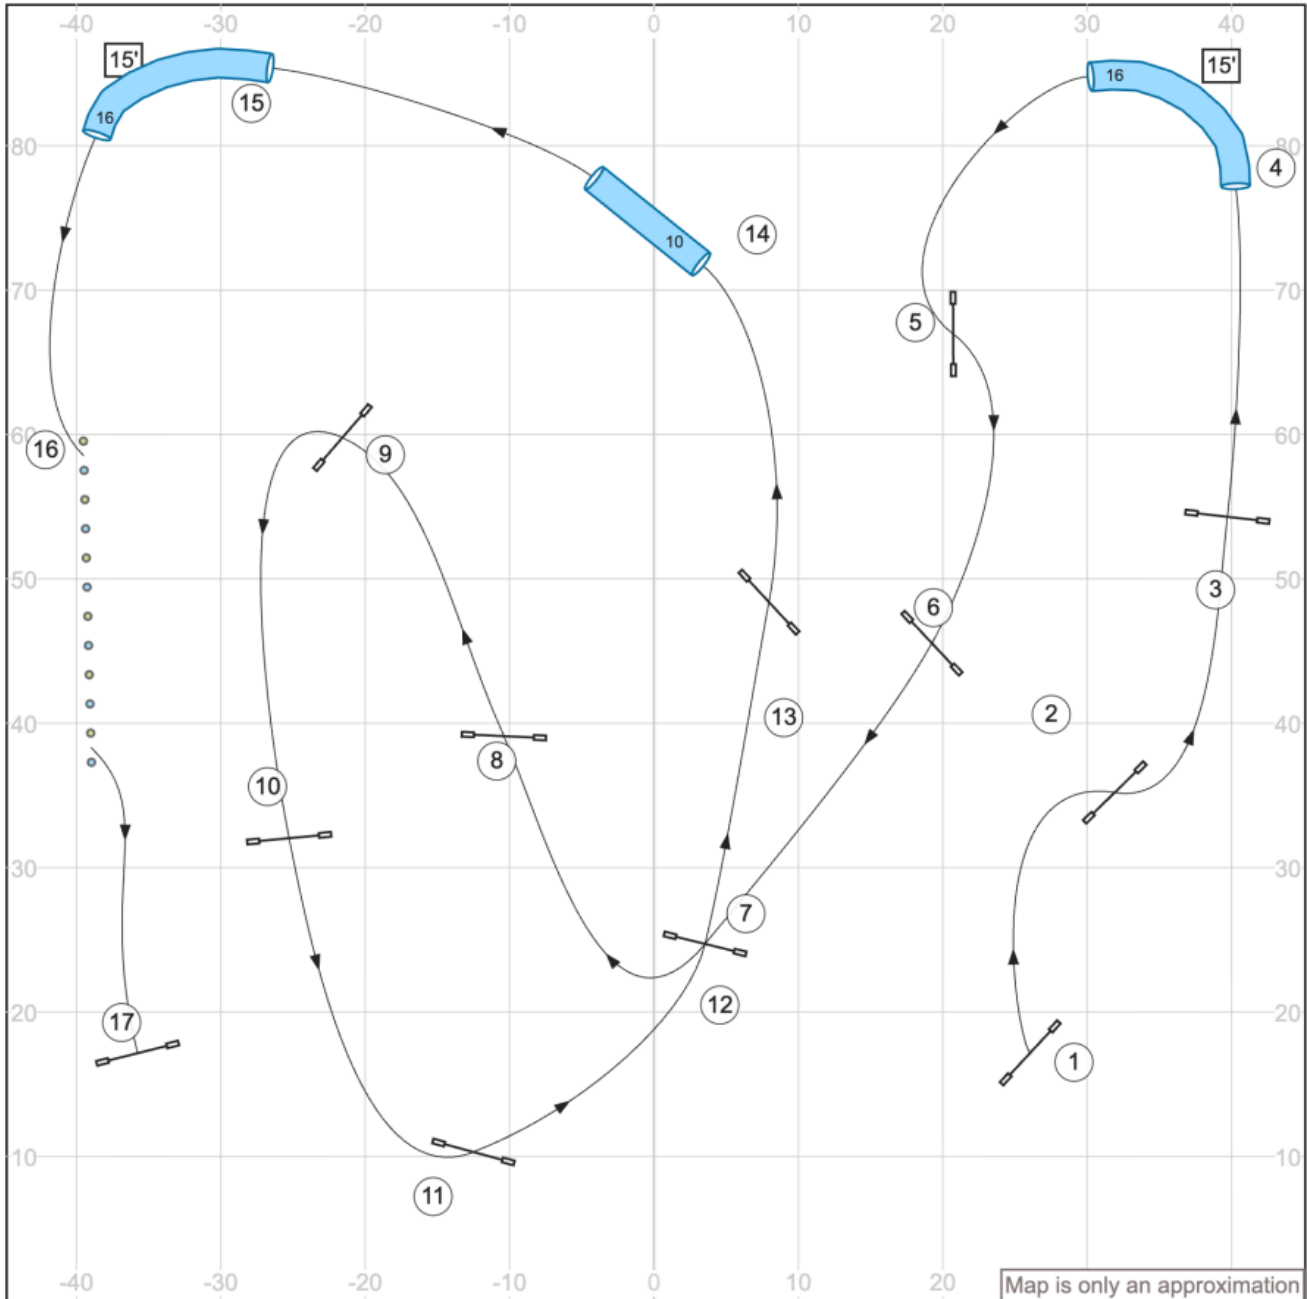

Path length (ft): 513.7

www.smarteragility.com

13. UKI Canine New England - 3 May 2026 - B/N Jumping 1 - Designer Dave Grubel - Judge Erin Schaefer

Path length (ft): 447.8

www.smarteragility.com

14. UKI Canine New England - 3 May 2026 - S/C Jumping 1 - Designer Dave Grubel - Judge Erin Schaefer

Map is only an approximation

Path length (ft): 468.7

www.smarteragility.com

15. UKI Canine New England - 3 May 2026 - B/N Jumping 2 - Designer Dave Grubel - Judge Erin Schaefer

Path length (ft): 441.9

www.smarteragility.com

16. UKI Canine New England - 3 May 2026 - S/C Jumping 2 - Designer Dave Grubel - Judge Erin Schaefer

Path length (ft): 454.9

www.smarteragility.com

18. UKI Canine New England - 3 May 2026 - B/N Agility 1 - Designer Dave Grubel - Judge Erin Schaefer

Path length (ft): 494.6

www.smarteragility.com

19. UKI Canine New England - 3 May 2026 - S/C Agility 1 - Designer Dave Grubel - Judge Erin Schaefer

Path length (ft): 561.9

www.smarteragility.com

20. UKI Canine New England - 3 May 2026 - B/N Agility 2 - Designer Dave Grubel - Judge Erin Schaefer