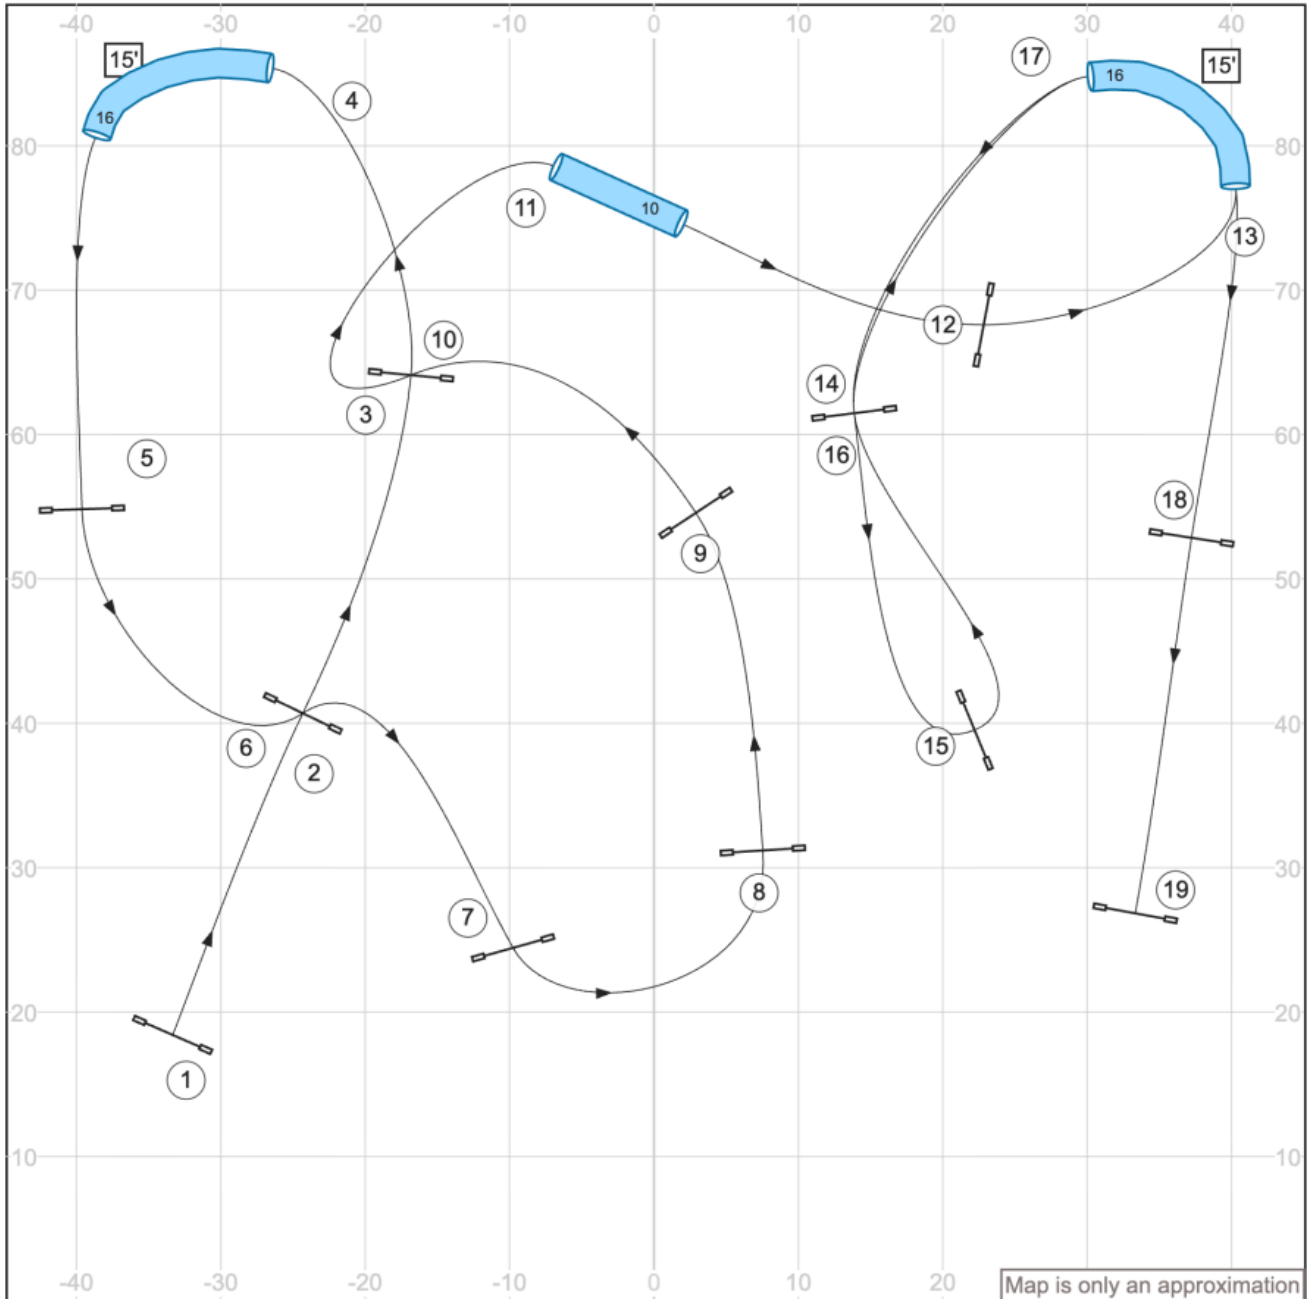

11. UKI Canine New England - 3 May 2026 - B/N Speedstakes - Designer Dave Grubel - Judge Erin Schaefer

Path length (ft): 449.2

www.smarteragility.com

12. UKI Canine New England - 3 May 2026 - S/C Speedstakes - Designer Dave Grubel - Judge Erin Schaefer

Path length (ft): 513.7

www.smarteragility.com

13. UKI Canine New England - 3 May 2026 - B/N Jumping 1 - Designer Dave Grubel - Judge Erin Schaefer

Path length (ft): 447.8

www.smarteragility.com

14. UKI Canine New England - 3 May 2026 - S/C Jumping 1 - Designer Dave Grubel - Judge Erin Schaefer

Map is only an approximation

Path length (ft): 468.7

www.smarteragility.com

15. UKI Canine New England - 3 May 2026 - B/N Jumping 2 - Designer Dave Grubel - Judge Erin Schaefer

Path length (ft): 441.9

www.smarteragility.com

16. UKI Canine New England - 3 May 2026 - S/C Jumping 2 - Designer Dave Grubel - Judge Erin Schaefer

Path length (ft): 454.9

www.smarteragility.com

18. UKI Canine New England - 3 May 2026 - B/N Agility 1 - Designer Dave Grubel - Judge Erin Schaefer