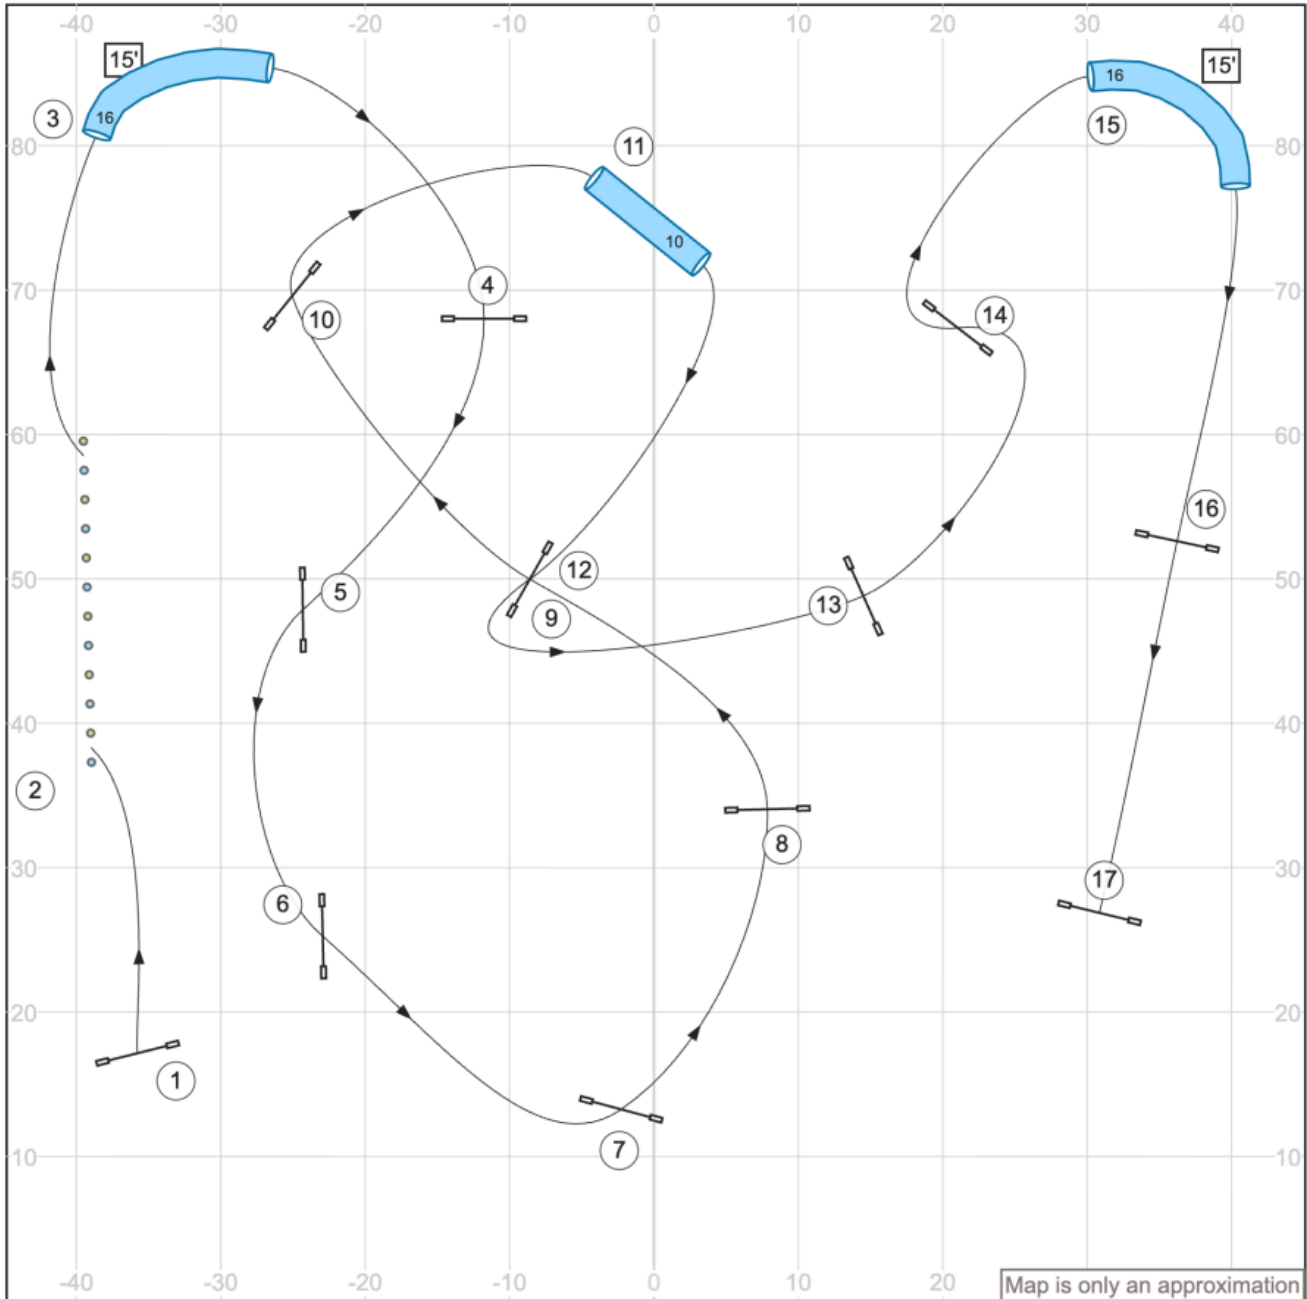

11. UKI Canine New England - 3 May 2026 - B/N Speedstakes - Designer Dave Grubel - Judge Erin Schaefer

Path length (ft): 449.2

www.smarteragility.com

12. UKI Canine New England - 3 May 2026 - S/C Speedstakes - Designer Dave Grubel - Judge Erin Schaefer

Path length (ft): 513.7

www.smarteragility.com

13. UKI Canine New England - 3 May 2026 - B/N Jumping 1 - Designer Dave Grubel - Judge Erin Schaefer

Path length (ft): 447.8

www.smarteragility.com

14. UKI Canine New England - 3 May 2026 - S/C Jumping 1 - Designer Dave Grubel - Judge Erin Schaefer

Map is only an approximation

Path length (ft): 468.7

www.smarteragility.com

15. UKI Canine New England - 3 May 2026 - B/N Jumping 2 - Designer Dave Grubel - Judge Erin Schaefer

Path length (ft): 441.9

www.smarteragility.com

Path length (ft): 494.6

www.smarteragility.com

19. UKI Canine New England - 3 May 2026 - S/C Agility 1 - Designer Dave Grubel - Judge Erin Schaefer

Path length (ft): 561.9

www.smarteragility.com

20. UKI Canine New England - 3 May 2026 - B/N Agility 2 - Designer Dave Grubel - Judge Erin Schaefer