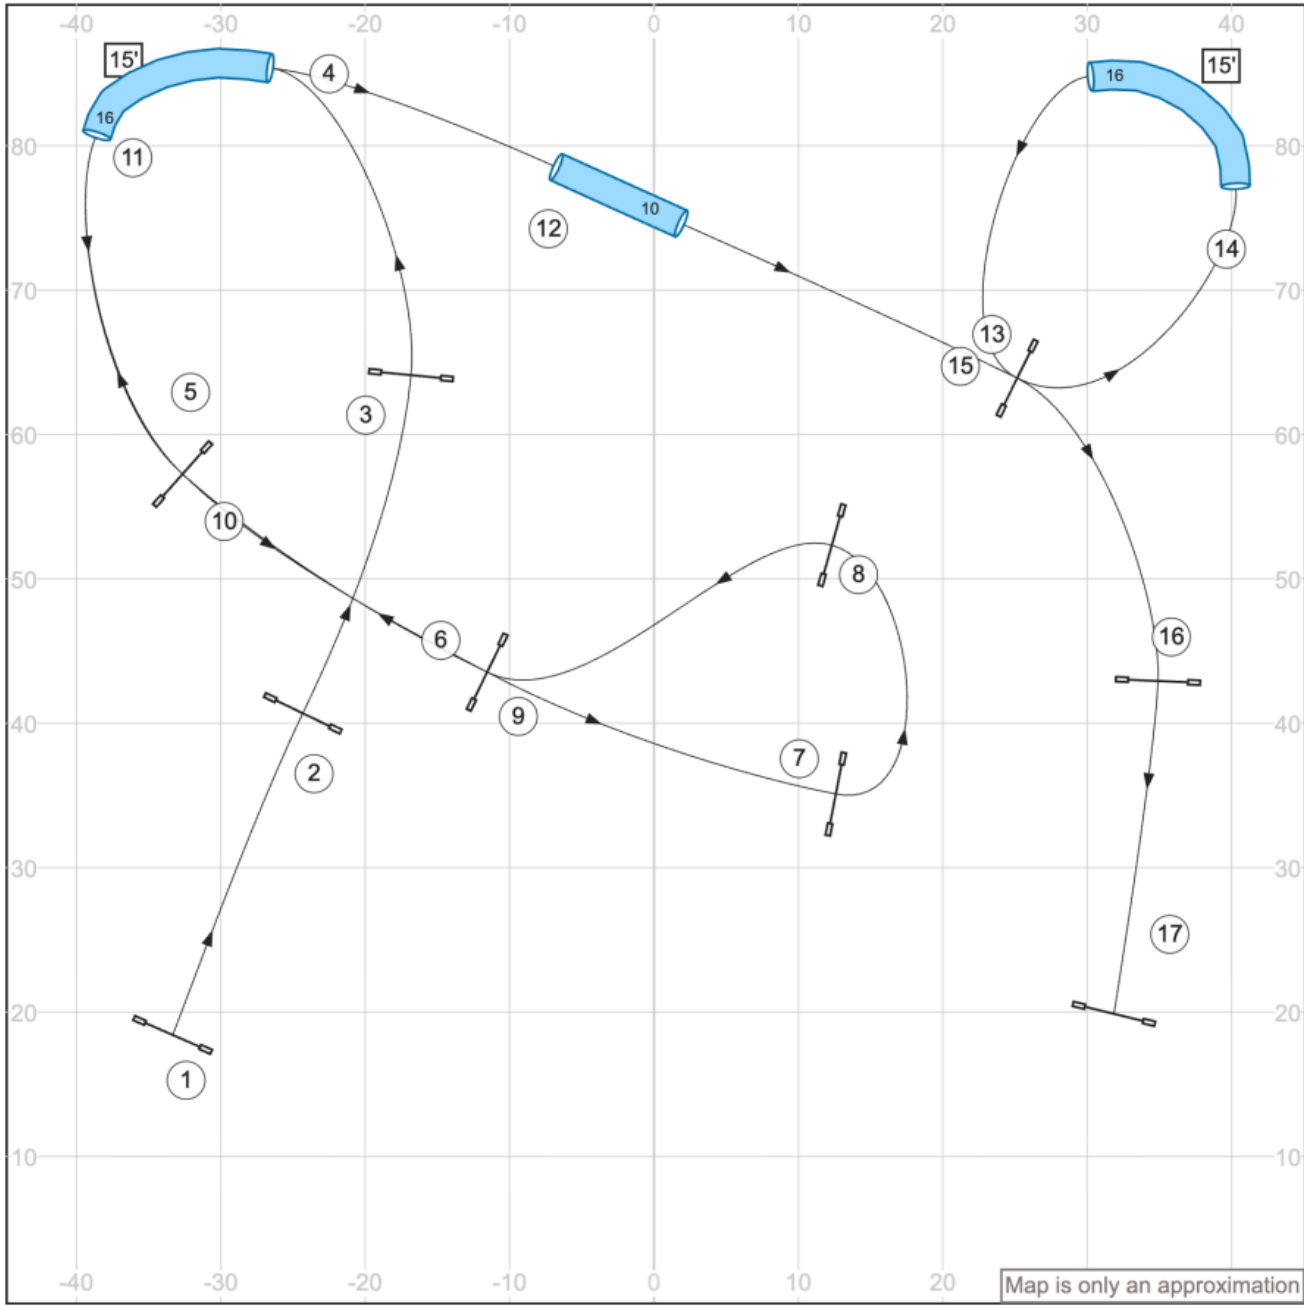

11. UKI Canine New England - 3 May 2026 - B/N Speedstakes - Designer Dave Grubel - Judge Erin Schaefer

Path length (ft): 449.2

www.smarteragility.com

12. UKI Canine New England - 3 May 2026 - S/C Speedstakes - Designer Dave Grubel - Judge Erin Schaefer

Path length (ft): 513.7

www.smarteragility.com

13. UKI Canine New England - 3 May 2026 - B/N Jumping 1 - Designer Dave Grubel - Judge Erin Schaefer

Path length (ft): 447.8

www.smarteragility.com

14. UKI Canine New England - 3 May 2026 - S/C Jumping 1 - Designer Dave Grubel - Judge Erin Schaefer

Map is only an approximation

Path length (ft): 468.7

www.smarteragility.com

15. UKI Canine New England - 3 May 2026 - B/N Jumping 2 - Designer Dave Grubel - Judge Erin Schaefer

Path length (ft): 441.9

www.smarteragility.com

16. UKI Canine New England - 3 May 2026 - S/C Jumping 2 - Designer Dave Grubel - Judge Erin Schaefer

Path length (ft): 454.9

www.smarteragility.com

18. UKI Canine New England - 3 May 2026 - B/N Agility 1 - Designer Dave Grubel - Judge Erin Schaefer