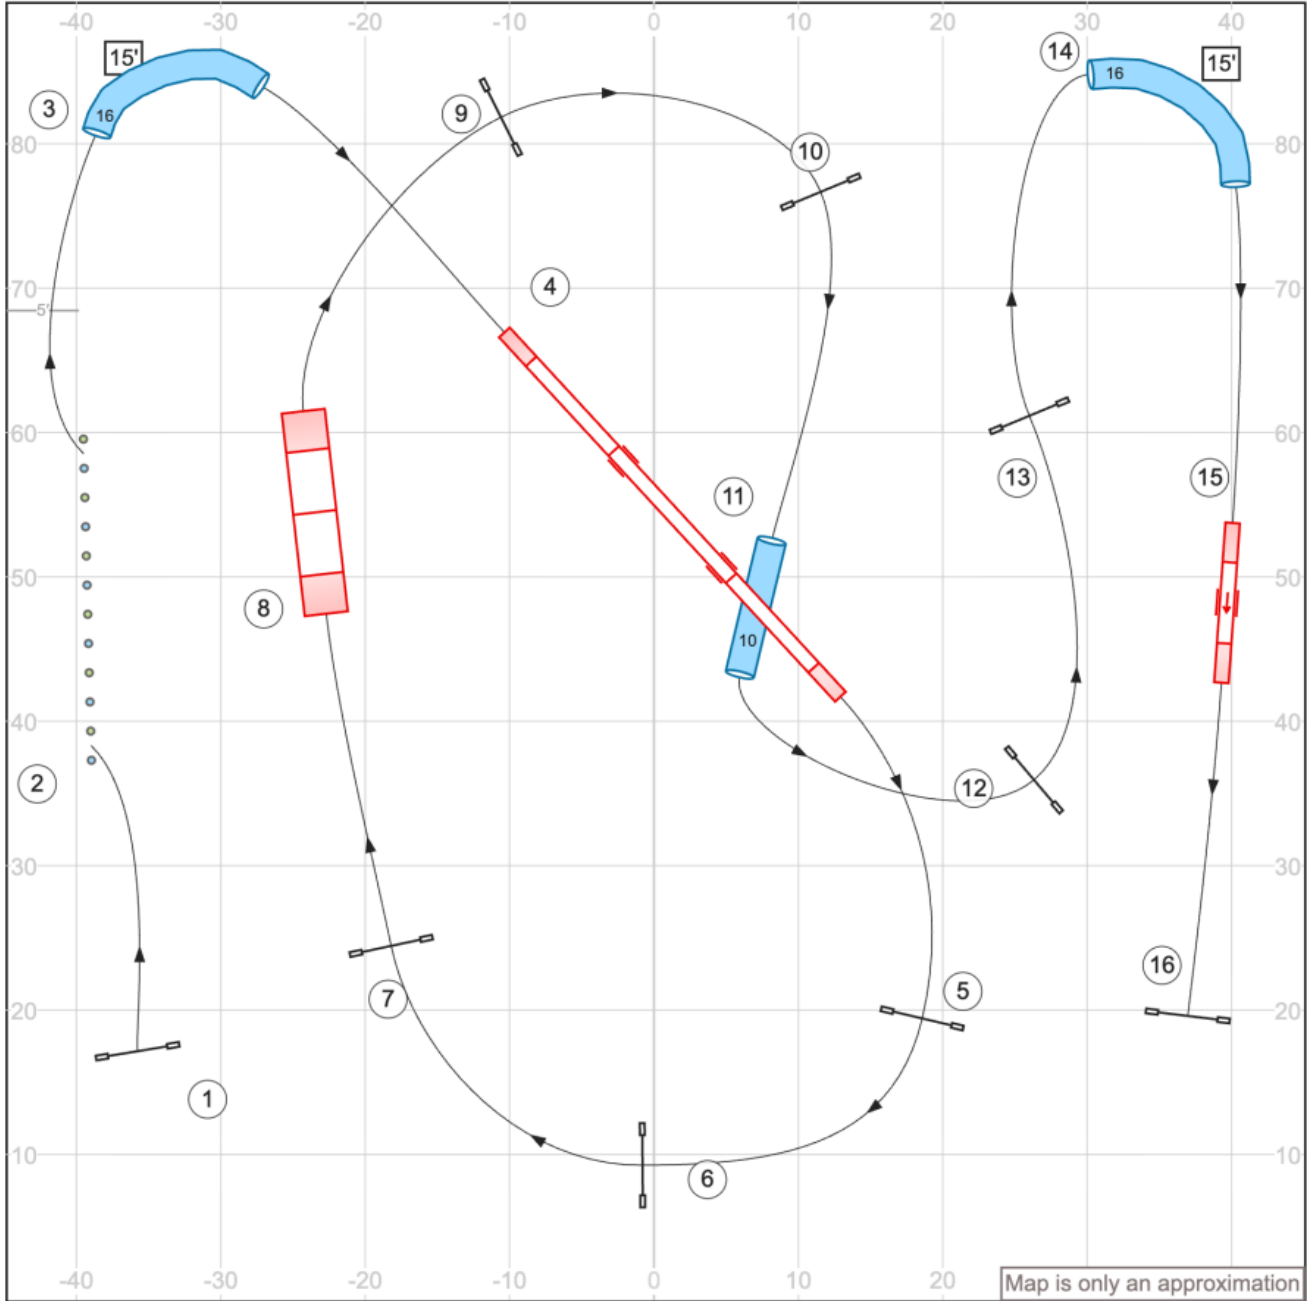

Path length (ft): 513.7

www.smarteragility.com

13. UKI Canine New England - 3 May 2026 - B/N Jumping 1 - Designer Dave Grubel - Judge Erin Schaefer

Path length (ft): 447.8

www.smarteragility.com

14. UKI Canine New England - 3 May 2026 - S/C Jumping 1 - Designer Dave Grubel - Judge Erin Schaefer

Map is only an approximation

Path length (ft): 468.7

www.smarteragility.com

15. UKI Canine New England - 3 May 2026 - B/N Jumping 2 - Designer Dave Grubel - Judge Erin Schaefer

Path length (ft): 441.9

www.smarteragility.com

16. UKI Canine New England - 3 May 2026 - S/C Jumping 2 - Designer Dave Grubel - Judge Erin Schaefer

Path length (ft): 454.9

www.smarteragility.com

18. UKI Canine New England - 3 May 2026 - B/N Agility 1 - Designer Dave Grubel - Judge Erin Schaefer

Path length (ft): 494.6

www.smarteragility.com

19. UKI Canine New England - 3 May 2026 - S/C Agility 1 - Designer Dave Grubel - Judge Erin Schaefer

Path length (ft): 561.9

www.smarteragility.com

20. UKI Canine New England - 3 May 2026 - B/N Agility 2 - Designer Dave Grubel - Judge Erin Schaefer