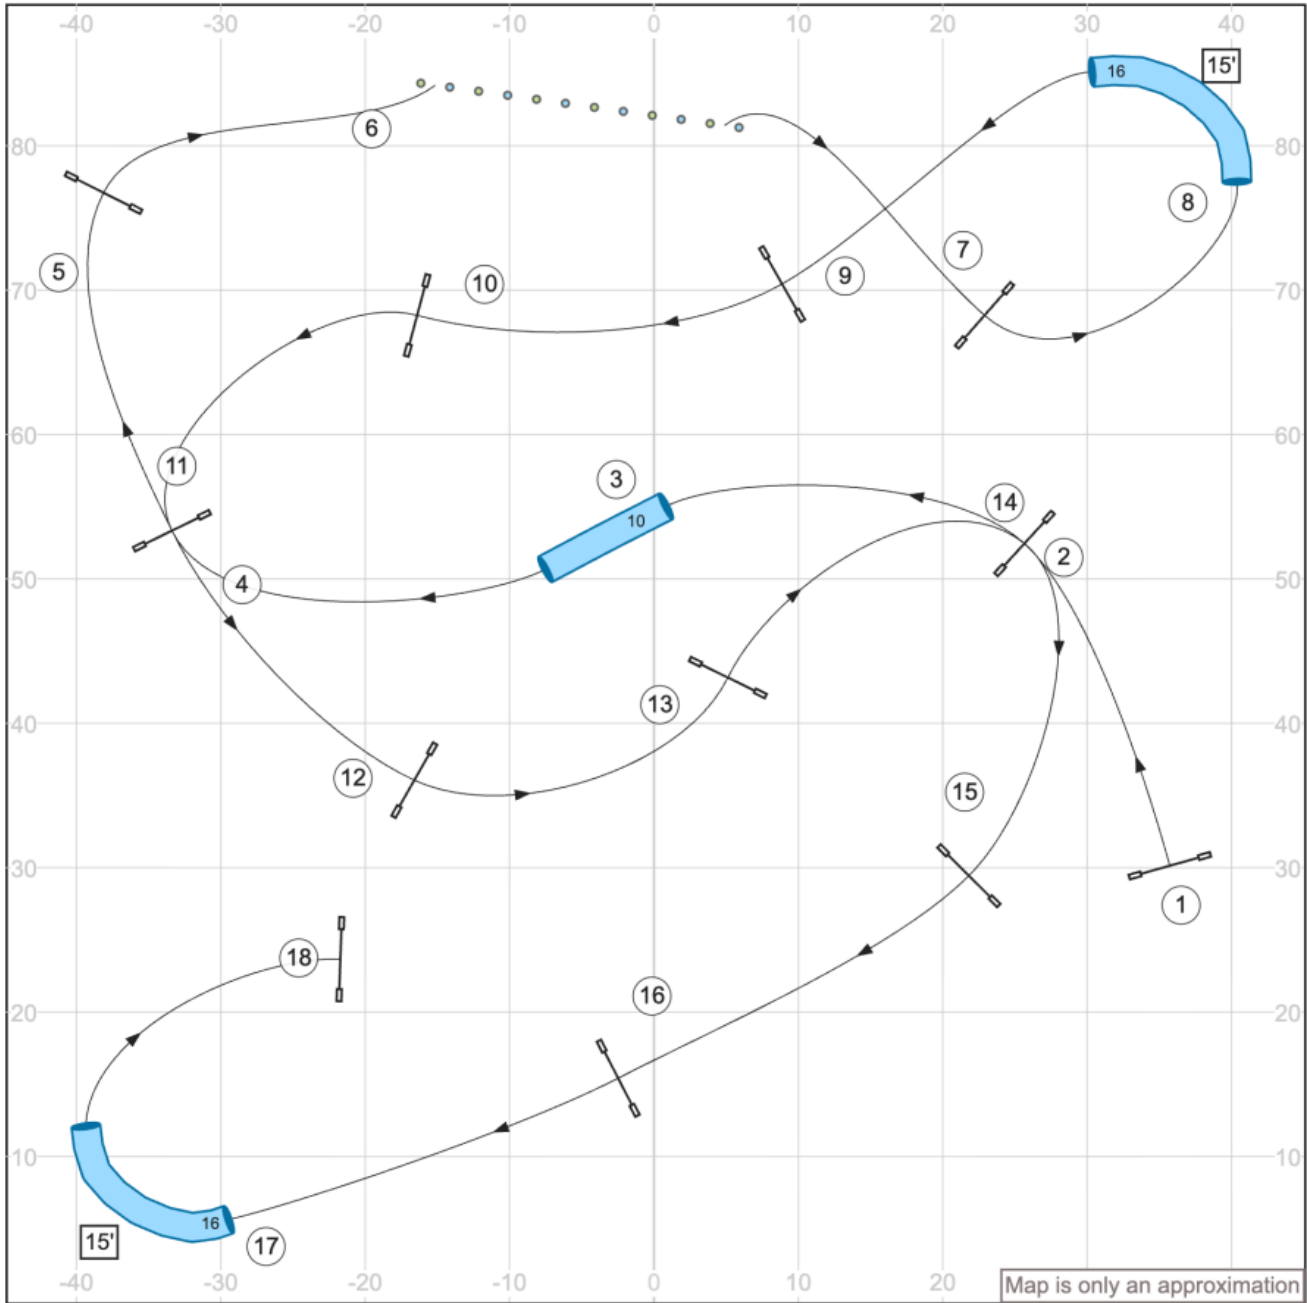

1. UKI Canine New England - 2 May 2026 - B/N Agility - Designer Dave Grubel - Judge Erin Schaefer

Path length (ft): 504.3

[www.smarteragility.com](http://www.smarteragility.com)

2. UKI Canine New England - 2 May 2026 - S/C Agility - Designer Dave Grubel - Judge Erin Schaefer

Path length (ft): 562.7

[www.smarteragility.com](http://www.smarteragility.com)

3. UKI Canine New England - 2 May 2026 - Masters Series Agility - Designer Dave Grubel - Judge Erin Schaefer

Path length (ft): 674.3

[www.smarteragility.com](http://www.smarteragility.com)

4. UKI Canine New England - 2 May 2026 - B/N Jumping - Designer Dave Grubel - Judge Erin Schaefer

Path length (ft): 497

[www.smarteragility.com](http://www.smarteragility.com)

5. UKI Canine New England - 2 May 2026 - S/C Jumping - Designer Dave Grubel - Judge Erin Schaefer

Path length (ft): 512.4

[www.smarteragility.com](http://www.smarteragility.com)

6. UKI Canine New England - 2 May 2026 - Masters Series Jumping - Designer Dave Grubel - Judge Erin Schaefer