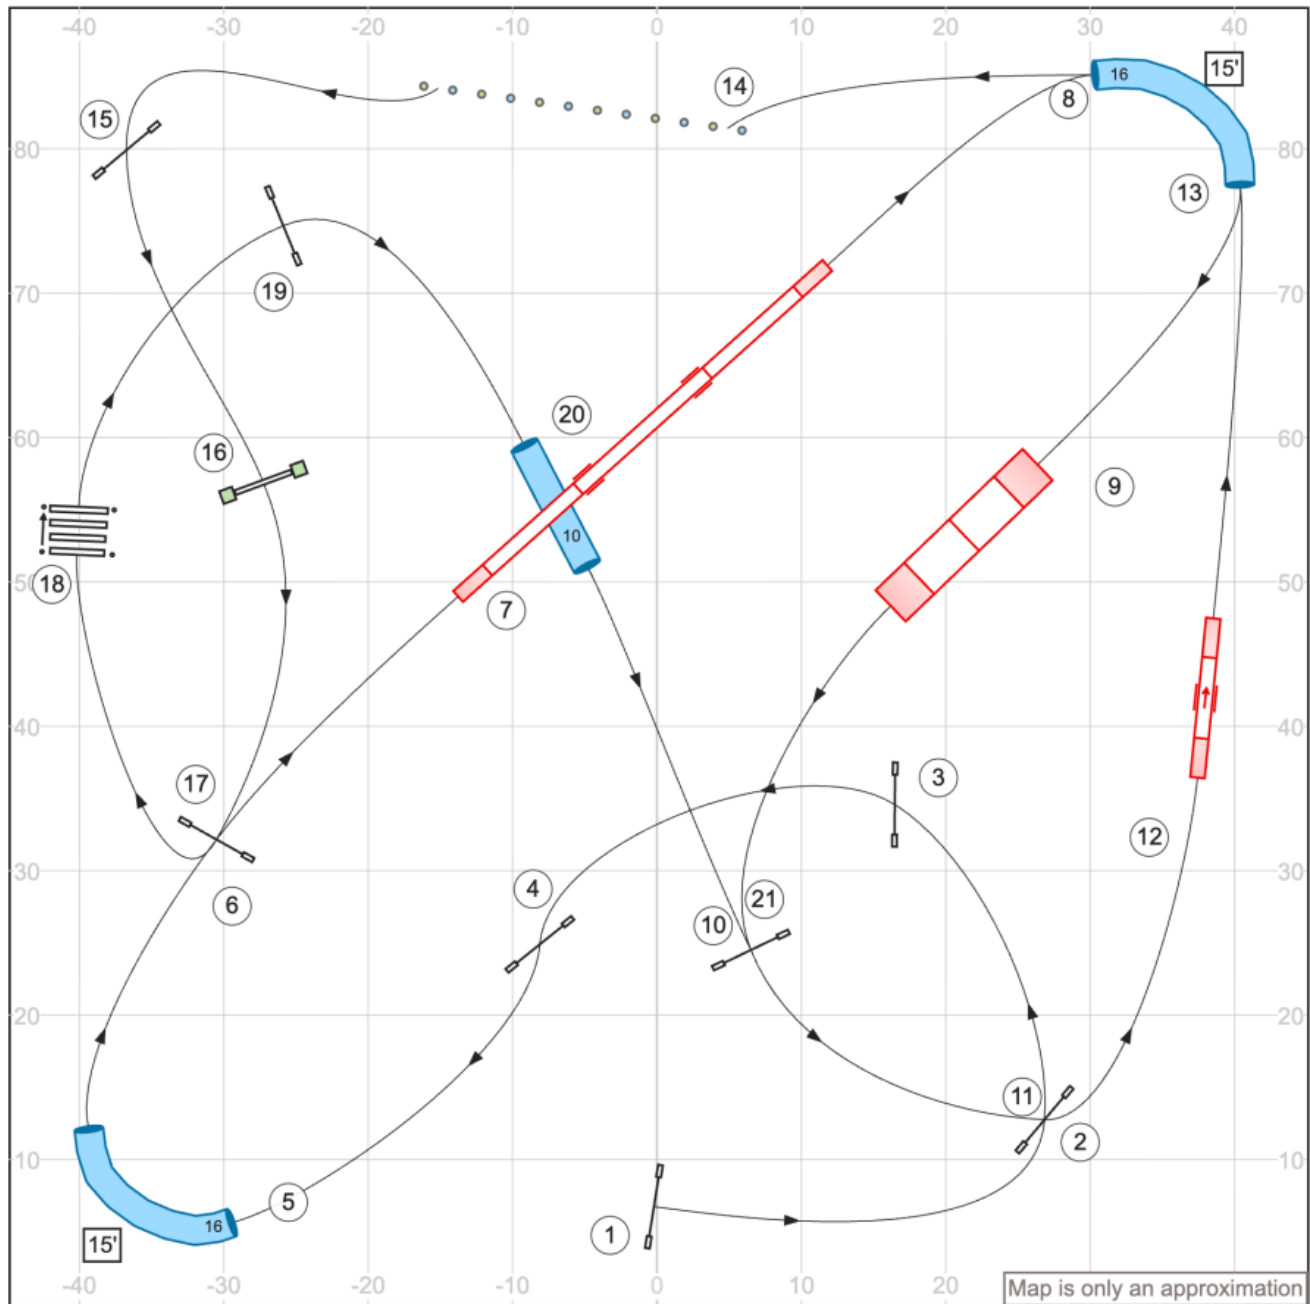

1. UKI Canine New England - 2 May 2026 - B/N Agility - Designer Dave Grubel - Judge Erin Schaefer

Path length (ft): 504.3

[www.smarteragility.com](http://www.smarteragility.com)

2. UKI Canine New England - 2 May 2026 - S/C Agility - Designer Dave Grubel - Judge Erin Schaefer

Path length (ft): 562.7

[www.smarteragility.com](http://www.smarteragility.com)

3. UKI Canine New England - 2 May 2026 - Masters Series Agility - Designer Dave Grubel - Judge Erin Schaefer

Path length (ft): 674.3

[www.smarteragility.com](http://www.smarteragility.com)

4. UKI Canine New England - 2 May 2026 - B/N Jumping - Designer Dave Grubel - Judge Erin Schaefer

Path length (ft): 497

[www.smarteragility.com](http://www.smarteragility.com)

5. UKI Canine New England - 2 May 2026 - S/C Jumping - Designer Dave Grubel - Judge Erin Schaefer

Path length (ft): 512.4

[www.smarteragility.com](http://www.smarteragility.com)

6. UKI Canine New England - 2 May 2026 - Masters Series Jumping - Designer Dave Grubel - Judge Erin Schaefer