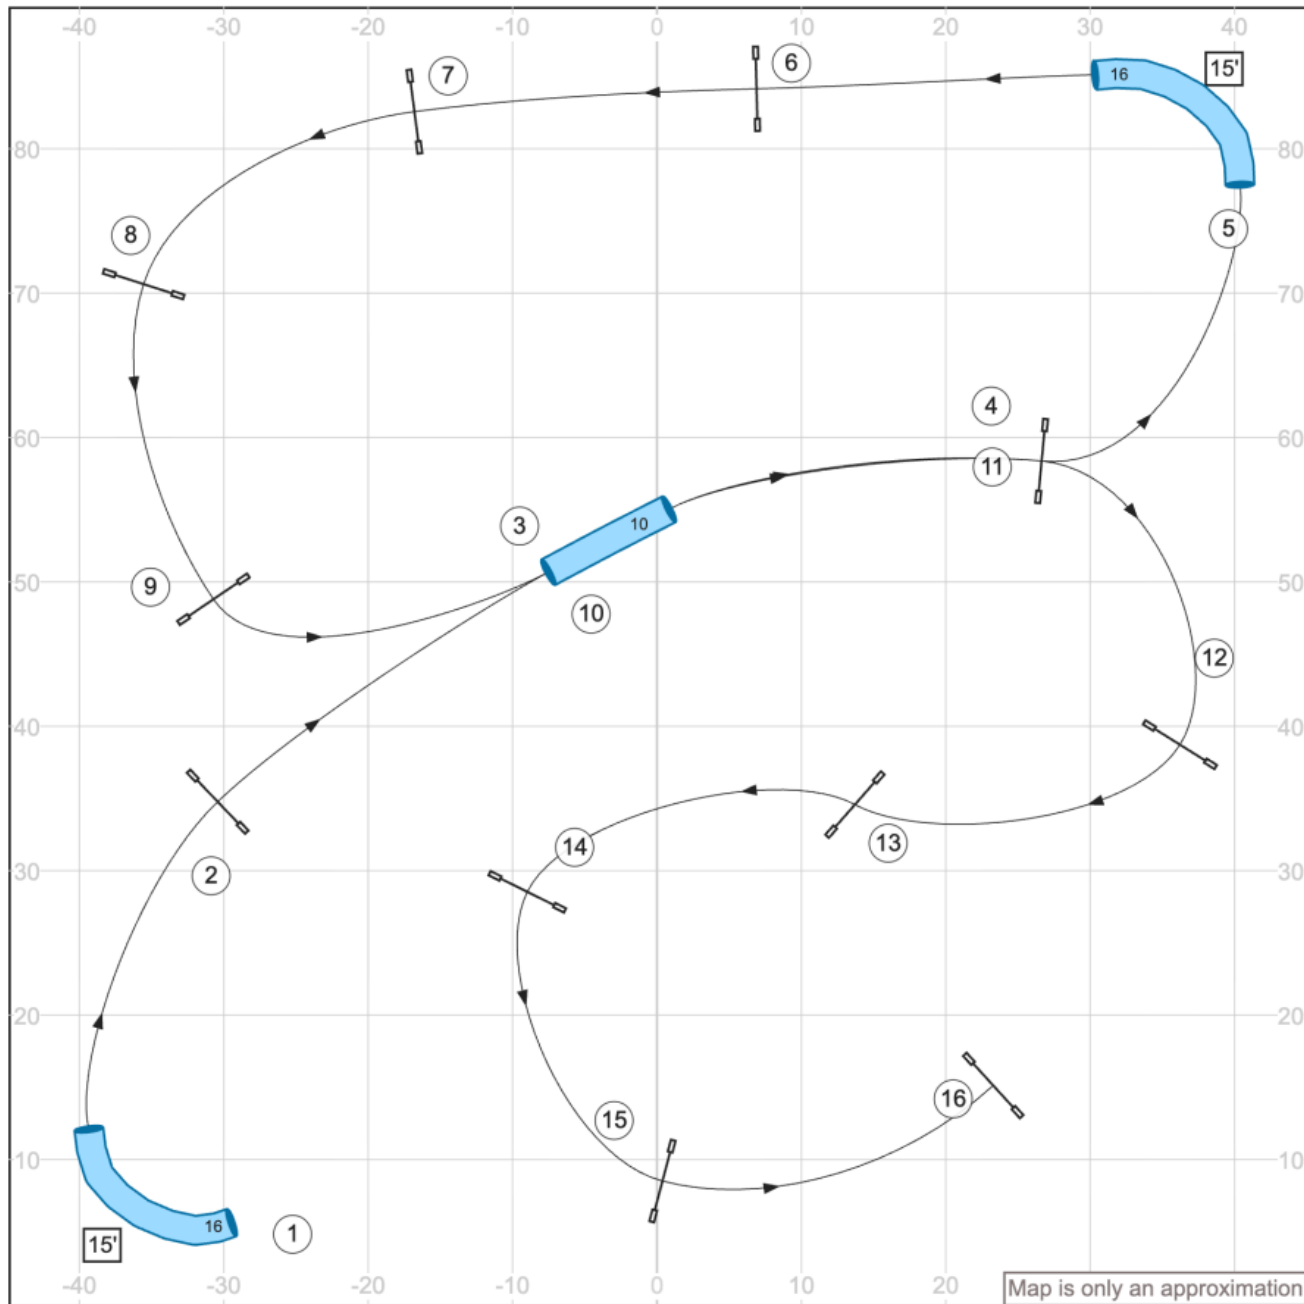

[www.smarteragility.com](http://www.smarteragility.com)

8. UKI Canine New England - 2 May 2026 - S/C Speedstakes 1 - Designer Dave Grubel - Judge Erin Schaefer

Path length (ft): 536.8

[www.smarteragility.com](http://www.smarteragility.com)

9. UKI Canine New England - 2 May 2026 - B/N Speedstakes 2 - Designer Dave Grubel - Judge Erin Schaefer

Path length (ft): 425.1

[www.smarteragility.com](http://www.smarteragility.com)

10. UKI Canine New England - 2 May 2026 - S/C Speedstakes 2 - Designer Dave Grubel - Judge Erin Schaefer