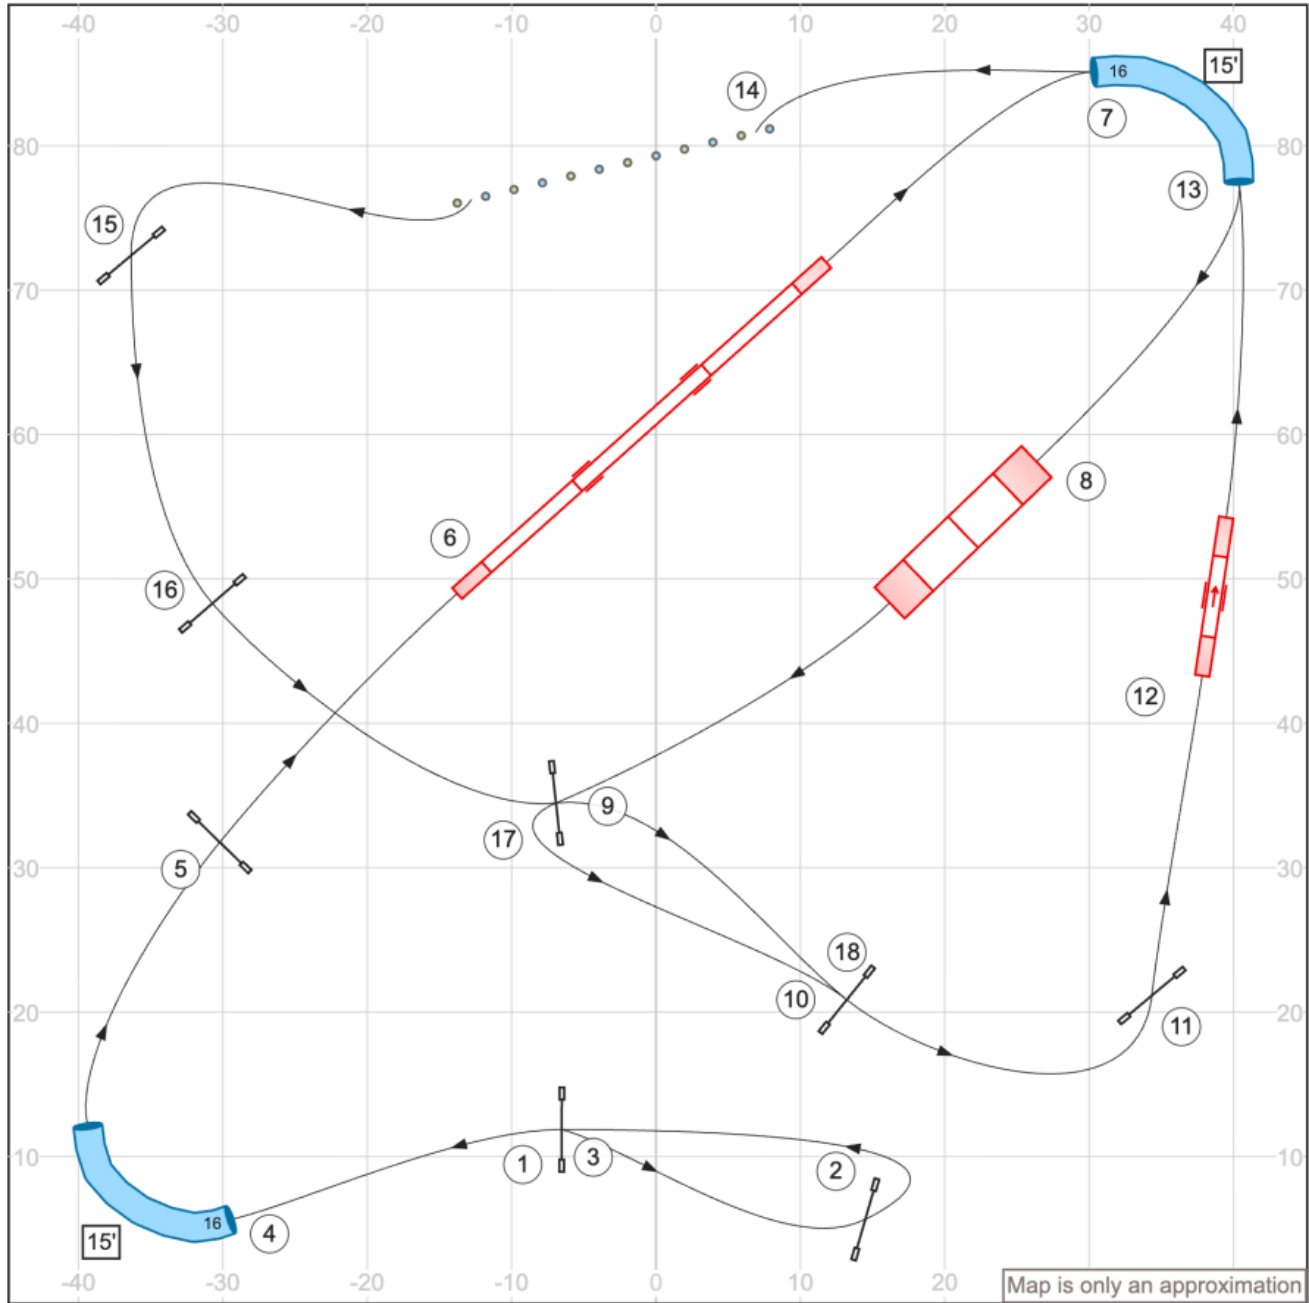

1. UKI Canine New England - 2 May 2026 - B/N Agility - Designer Dave Grubel - Judge Erin Schaefer

Path length (ft): 504.3

[www.smarteragility.com](http://www.smarteragility.com)

2. UKI Canine New England - 2 May 2026 - S/C Agility - Designer Dave Grubel - Judge Erin Schaefer

Path length (ft): 562.7

[www.smarteragility.com](http://www.smarteragility.com)

3. UKI Canine New England - 2 May 2026 - Masters Series Agility - Designer Dave Grubel - Judge Erin Schaefer

Path length (ft): 674.3

[www.smarteragility.com](http://www.smarteragility.com)

4. UKI Canine New England - 2 May 2026 - B/N Jumping - Designer Dave Grubel - Judge Erin Schaefer

Path length (ft): 497

[www.smarteragility.com](http://www.smarteragility.com)

5. UKI Canine New England - 2 May 2026 - S/C Jumping - Designer Dave Grubel - Judge Erin Schaefer

Path length (ft): 512.4

[www.smarteragility.com](http://www.smarteragility.com)

6. UKI Canine New England - 2 May 2026 - Masters Series Jumping - Designer Dave Grubel - Judge Erin Schaefer