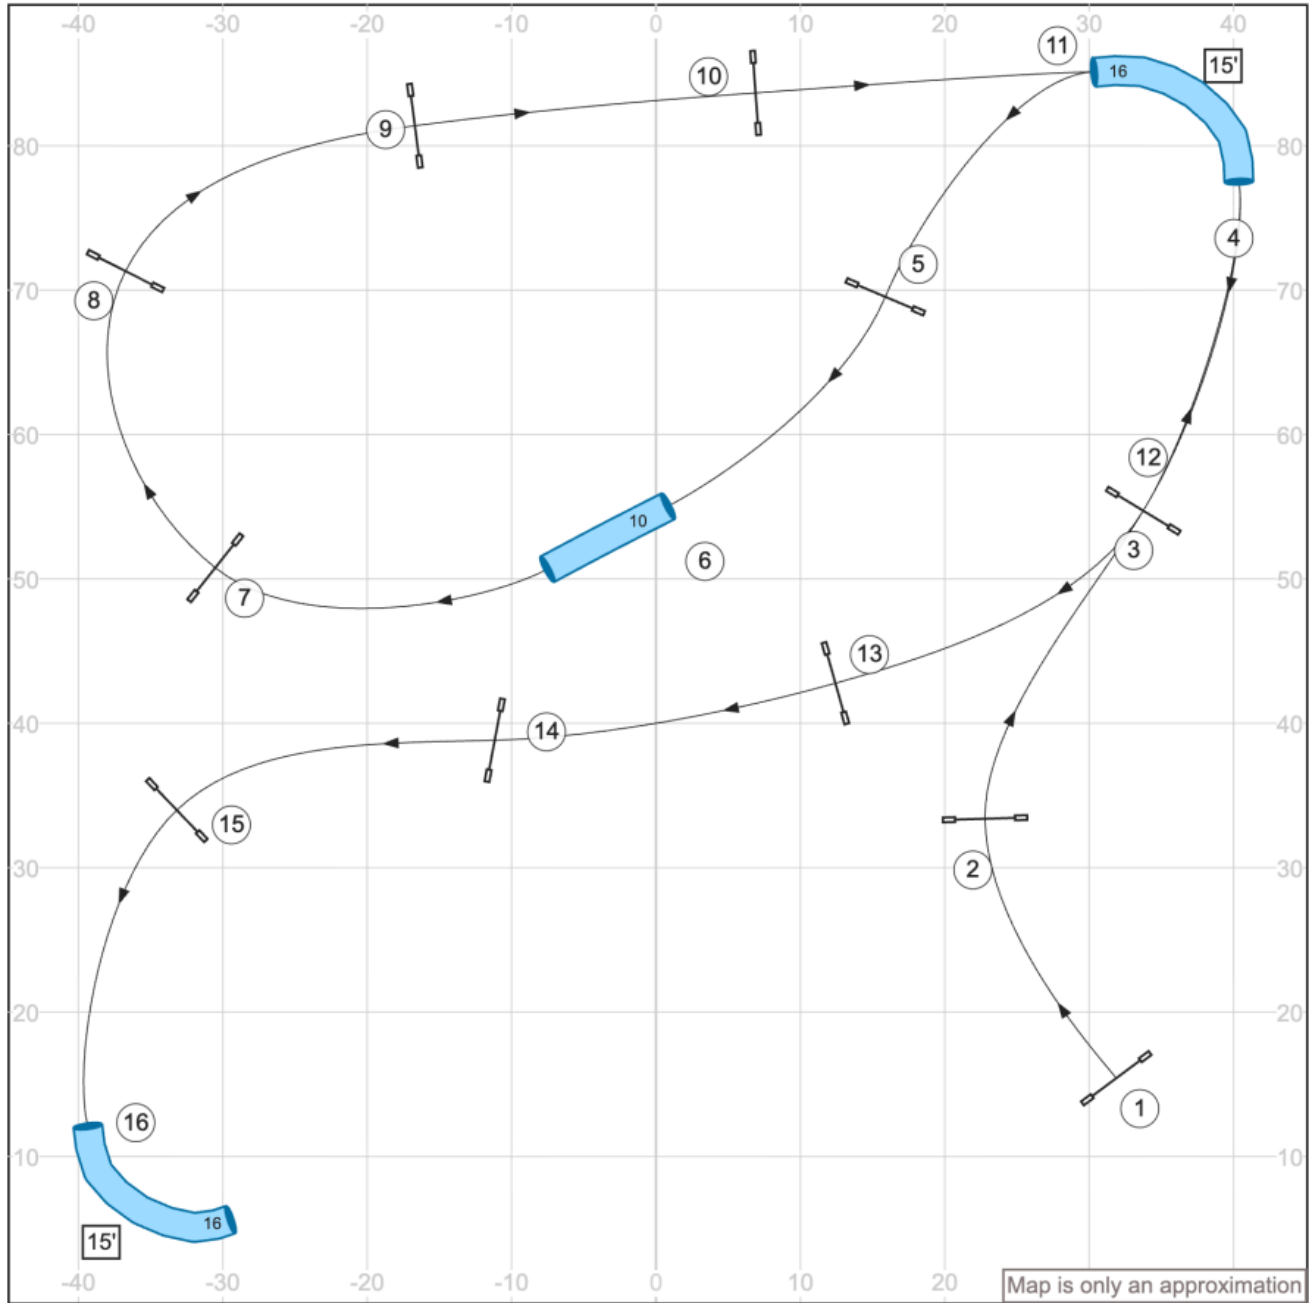

5. UKI Canine New England - 2 May 2026 - S/C Jumping - Designer Dave Grubel - Judge Erin Schaefer

Path length (ft): 512.4

[www.smarteragility.com](http://www.smarteragility.com)

6. UKI Canine New England - 2 May 2026 - Masters Series Jumping - Designer Dave Grubel - Judge Erin Schaefer

Path length (ft): 595.8

[www.smarteragility.com](http://www.smarteragility.com)

7. UKI Canine New England - 2 May 2026 - B/N Speedstakes 1 - Designer Dave Grubel - Judge Erin Schaefer

Path length (ft): 408.4