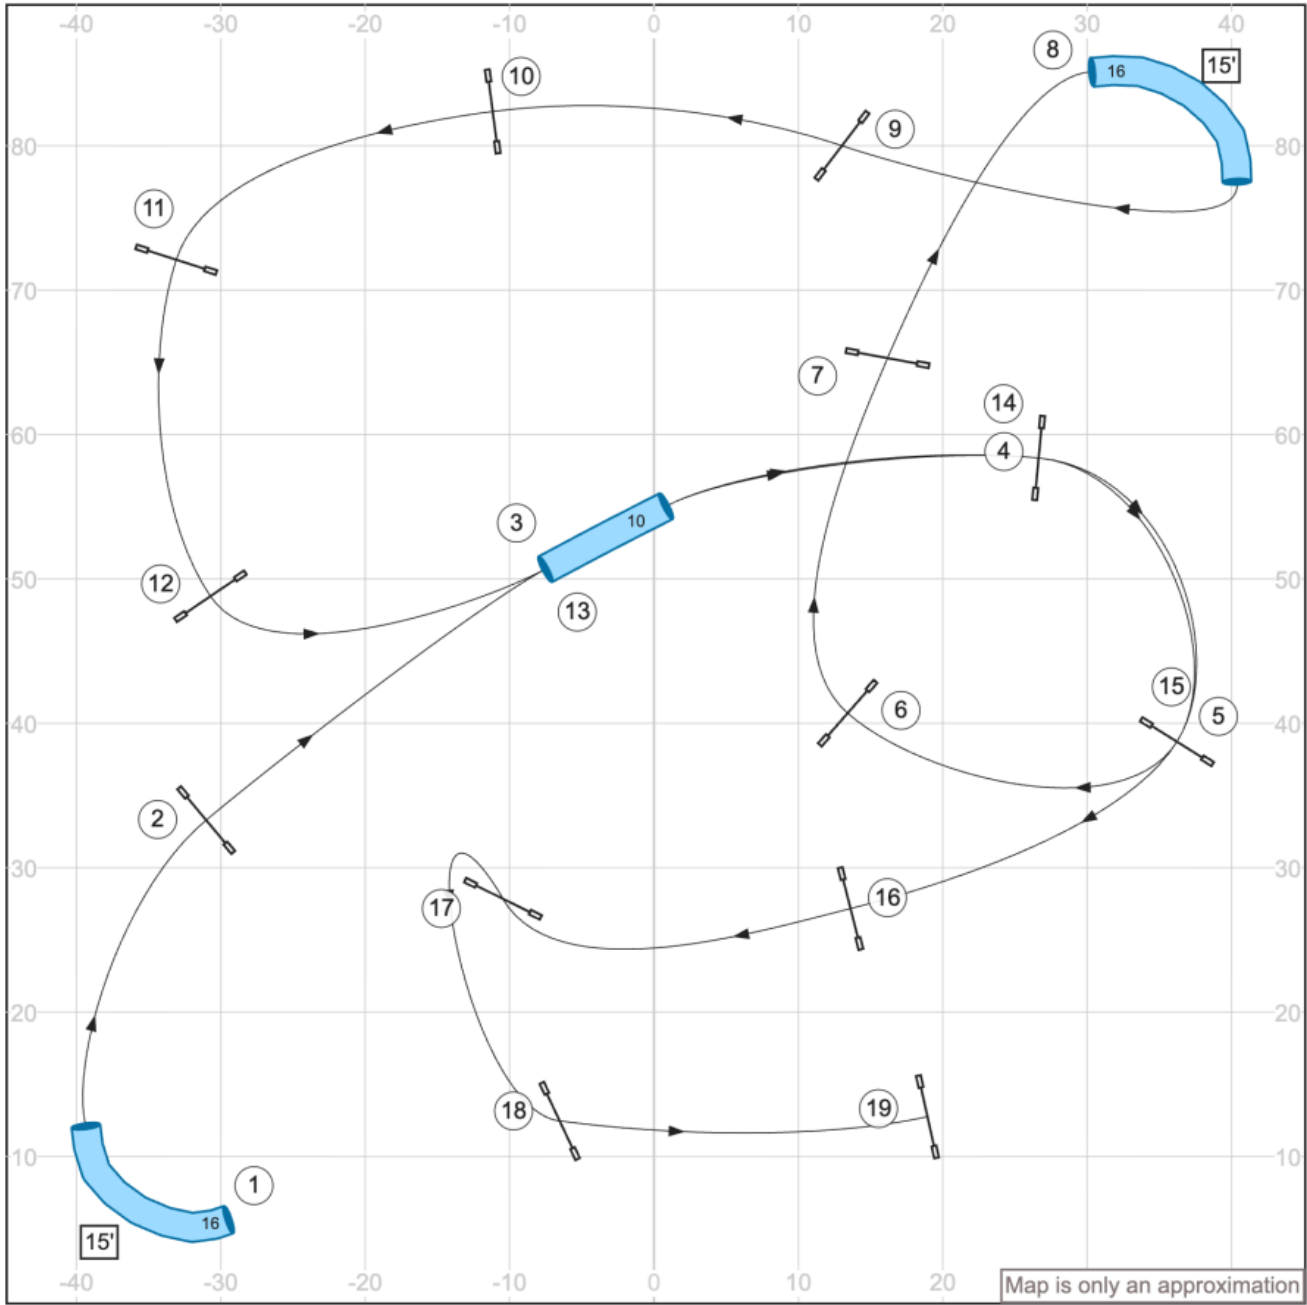

[www.smarteragility.com](http://www.smarteragility.com)

8. UKI Canine New England - 2 May 2026 - S/C Speedstakes 1 - Designer Dave Grubel - Judge Erin Schaefer

Path length (ft): 536.8

[www.smarteragility.com](http://www.smarteragility.com)

9. UKI Canine New England - 2 May 2026 - B/N Speedstakes 2 - Designer Dave Grubel - Judge Erin Schaefer

Path length (ft): 425.1

[www.smarteragility.com](http://www.smarteragility.com)

10. UKI Canine New England - 2 May 2026 - S/C Speedstakes 2 - Designer Dave Grubel - Judge Erin Schaefer