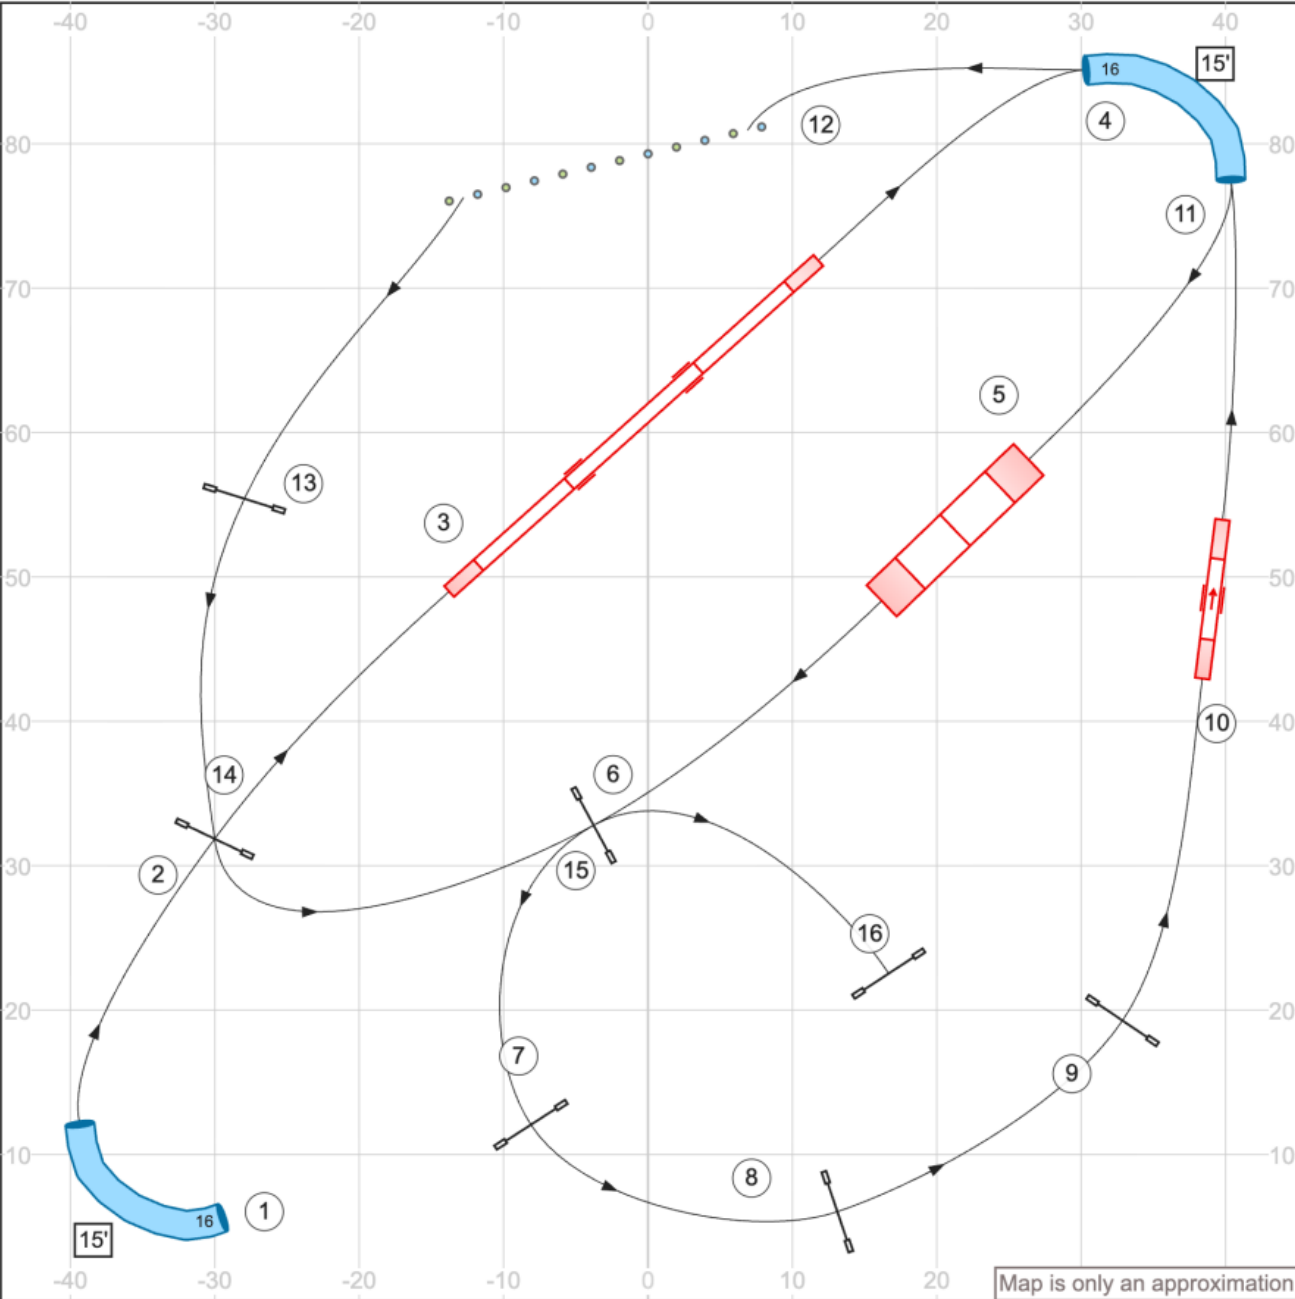

1. UKI Canine New England - 2 May 2026 - B/N Agility - Designer Dave Grubel - Judge Erin Schaefer

Path length (ft): 504.3

[www.smarteragility.com](http://www.smarteragility.com)

2. UKI Canine New England - 2 May 2026 - S/C Agility - Designer Dave Grubel - Judge Erin Schaefer

Path length (ft): 562.7

[www.smarteragility.com](http://www.smarteragility.com)

3. UKI Canine New England - 2 May 2026 - Masters Series Agility - Designer Dave Grubel - Judge Erin Schaefer

Path length (ft): 674.3

[www.smarteragility.com](http://www.smarteragility.com)

4. UKI Canine New England - 2 May 2026 - B/N Jumping - Designer Dave Grubel - Judge Erin Schaefer

Path length (ft): 497

[www.smarteragility.com](http://www.smarteragility.com)

5. UKI Canine New England - 2 May 2026 - S/C Jumping - Designer Dave Grubel - Judge Erin Schaefer

Path length (ft): 512.4

[www.smarteragility.com](http://www.smarteragility.com)

6. UKI Canine New England - 2 May 2026 - Masters Series Jumping - Designer Dave Grubel - Judge Erin Schaefer