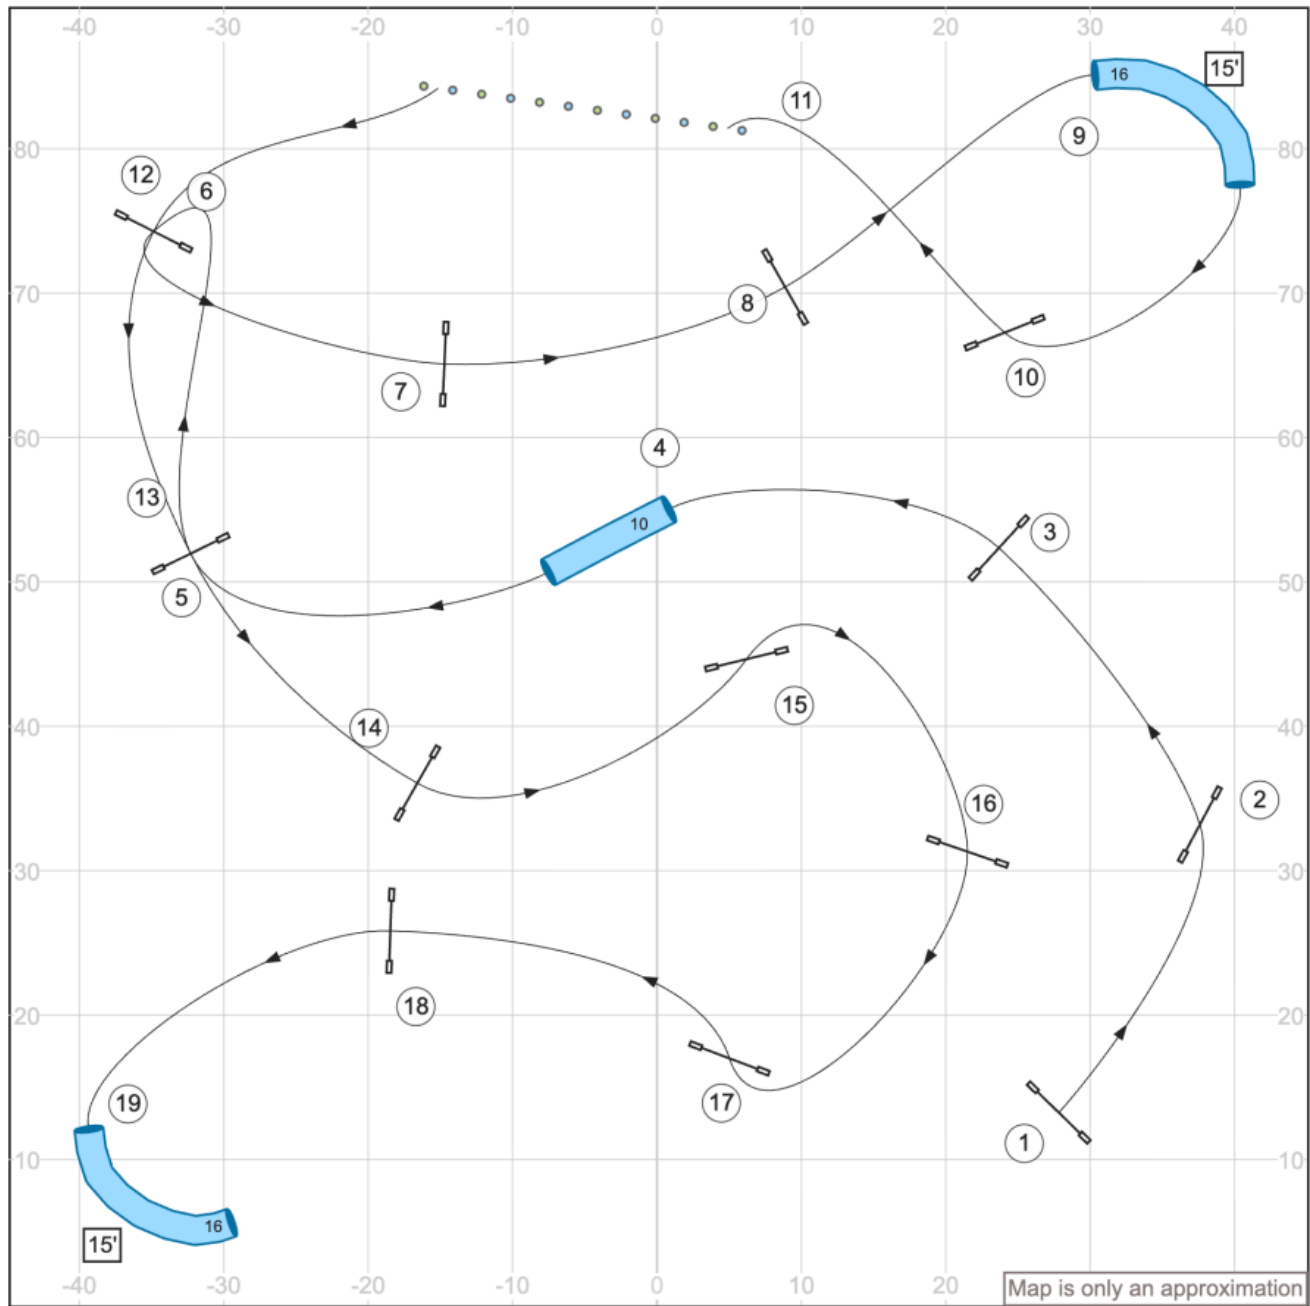

1. UKI Canine New England - 2 May 2026 - B/N Agility - Designer Dave Grubel - Judge Erin Schaefer

Path length (ft): 504.3

[www.smarteragility.com](http://www.smarteragility.com)

2. UKI Canine New England - 2 May 2026 - S/C Agility - Designer Dave Grubel - Judge Erin Schaefer

Path length (ft): 562.7

[www.smarteragility.com](http://www.smarteragility.com)

3. UKI Canine New England - 2 May 2026 - Masters Series Agility - Designer Dave Grubel - Judge Erin Schaefer

Path length (ft): 674.3

[www.smarteragility.com](http://www.smarteragility.com)

4. UKI Canine New England - 2 May 2026 - B/N Jumping - Designer Dave Grubel - Judge Erin Schaefer

Path length (ft): 497

[www.smarteragility.com](http://www.smarteragility.com)

5. UKI Canine New England - 2 May 2026 - S/C Jumping - Designer Dave Grubel - Judge Erin Schaefer

Path length (ft): 512.4

[www.smarteragility.com](http://www.smarteragility.com)

6. UKI Canine New England - 2 May 2026 - Masters Series Jumping - Designer Dave Grubel - Judge Erin Schaefer