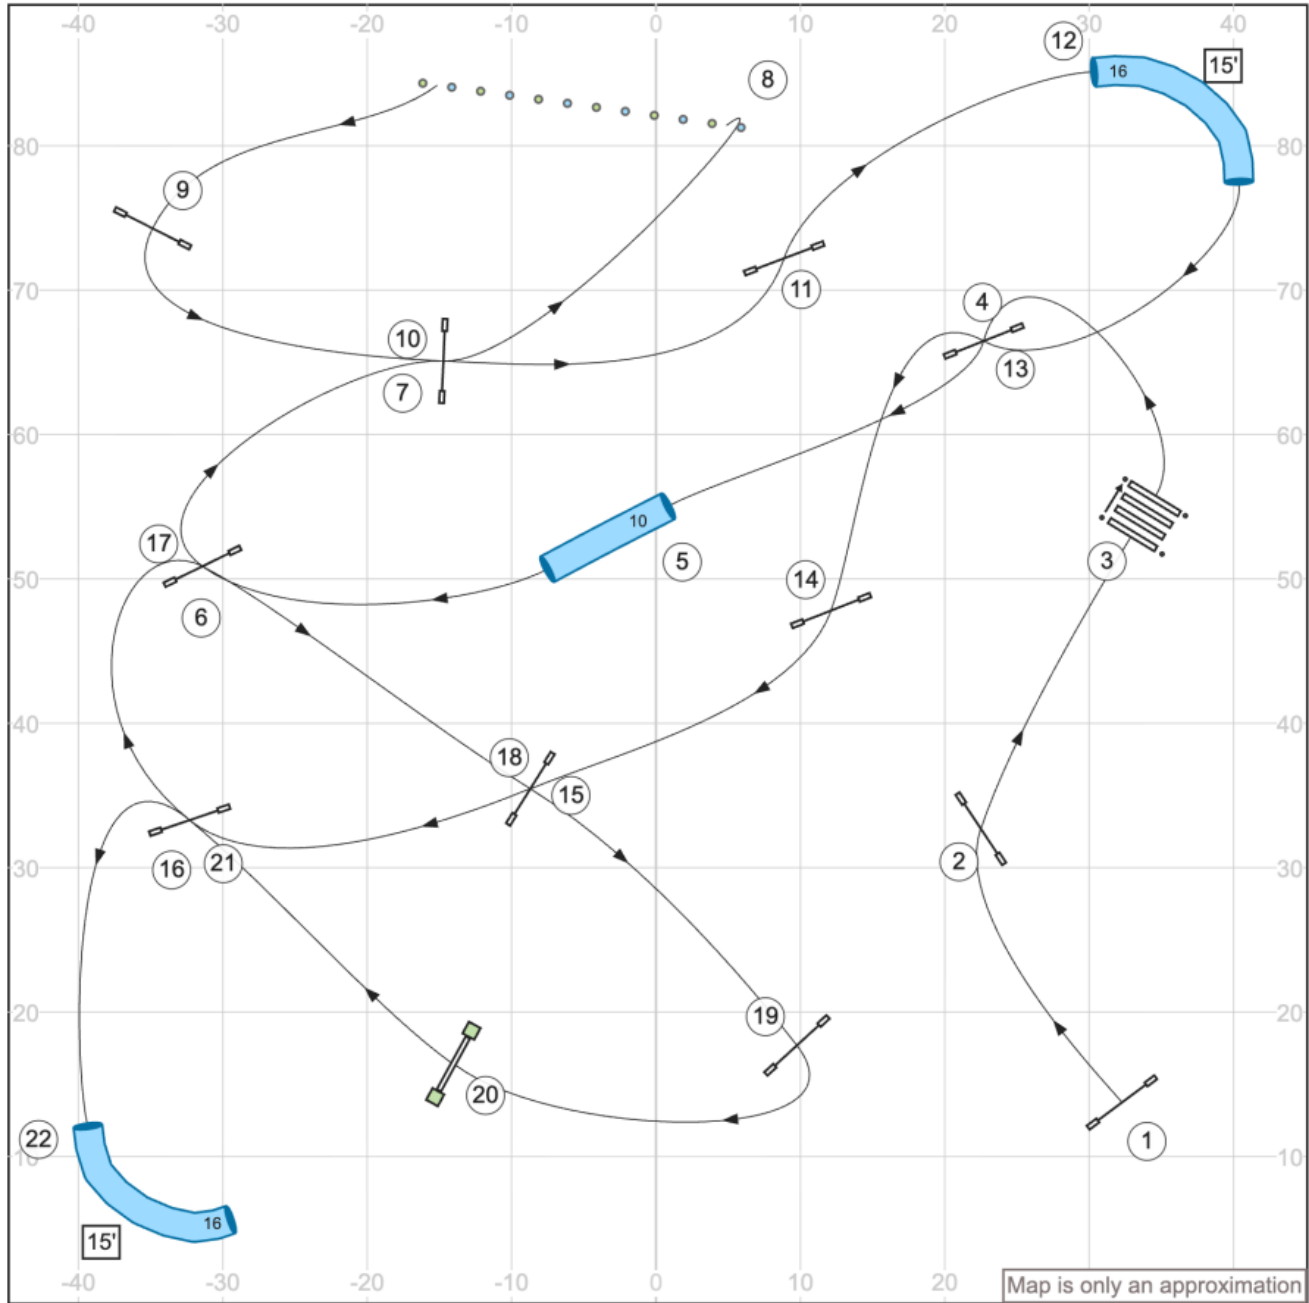

1. UKI Canine New England - 2 May 2026 - B/N Agility - Designer Dave Grubel - Judge Erin Schaefer

Path length (ft): 504.3

[www.smarteragility.com](http://www.smarteragility.com)

2. UKI Canine New England - 2 May 2026 - S/C Agility - Designer Dave Grubel - Judge Erin Schaefer

Path length (ft): 562.7

[www.smarteragility.com](http://www.smarteragility.com)

3. UKI Canine New England - 2 May 2026 - Masters Series Agility - Designer Dave Grubel - Judge Erin Schaefer

Path length (ft): 674.3

[www.smarteragility.com](http://www.smarteragility.com)

4. UKI Canine New England - 2 May 2026 - B/N Jumping - Designer Dave Grubel - Judge Erin Schaefer

Path length (ft): 497

[www.smarteragility.com](http://www.smarteragility.com)

5. UKI Canine New England - 2 May 2026 - S/C Jumping - Designer Dave Grubel - Judge Erin Schaefer

Path length (ft): 512.4

[www.smarteragility.com](http://www.smarteragility.com)

6. UKI Canine New England - 2 May 2026 - Masters Series Jumping - Designer Dave Grubel - Judge Erin Schaefer