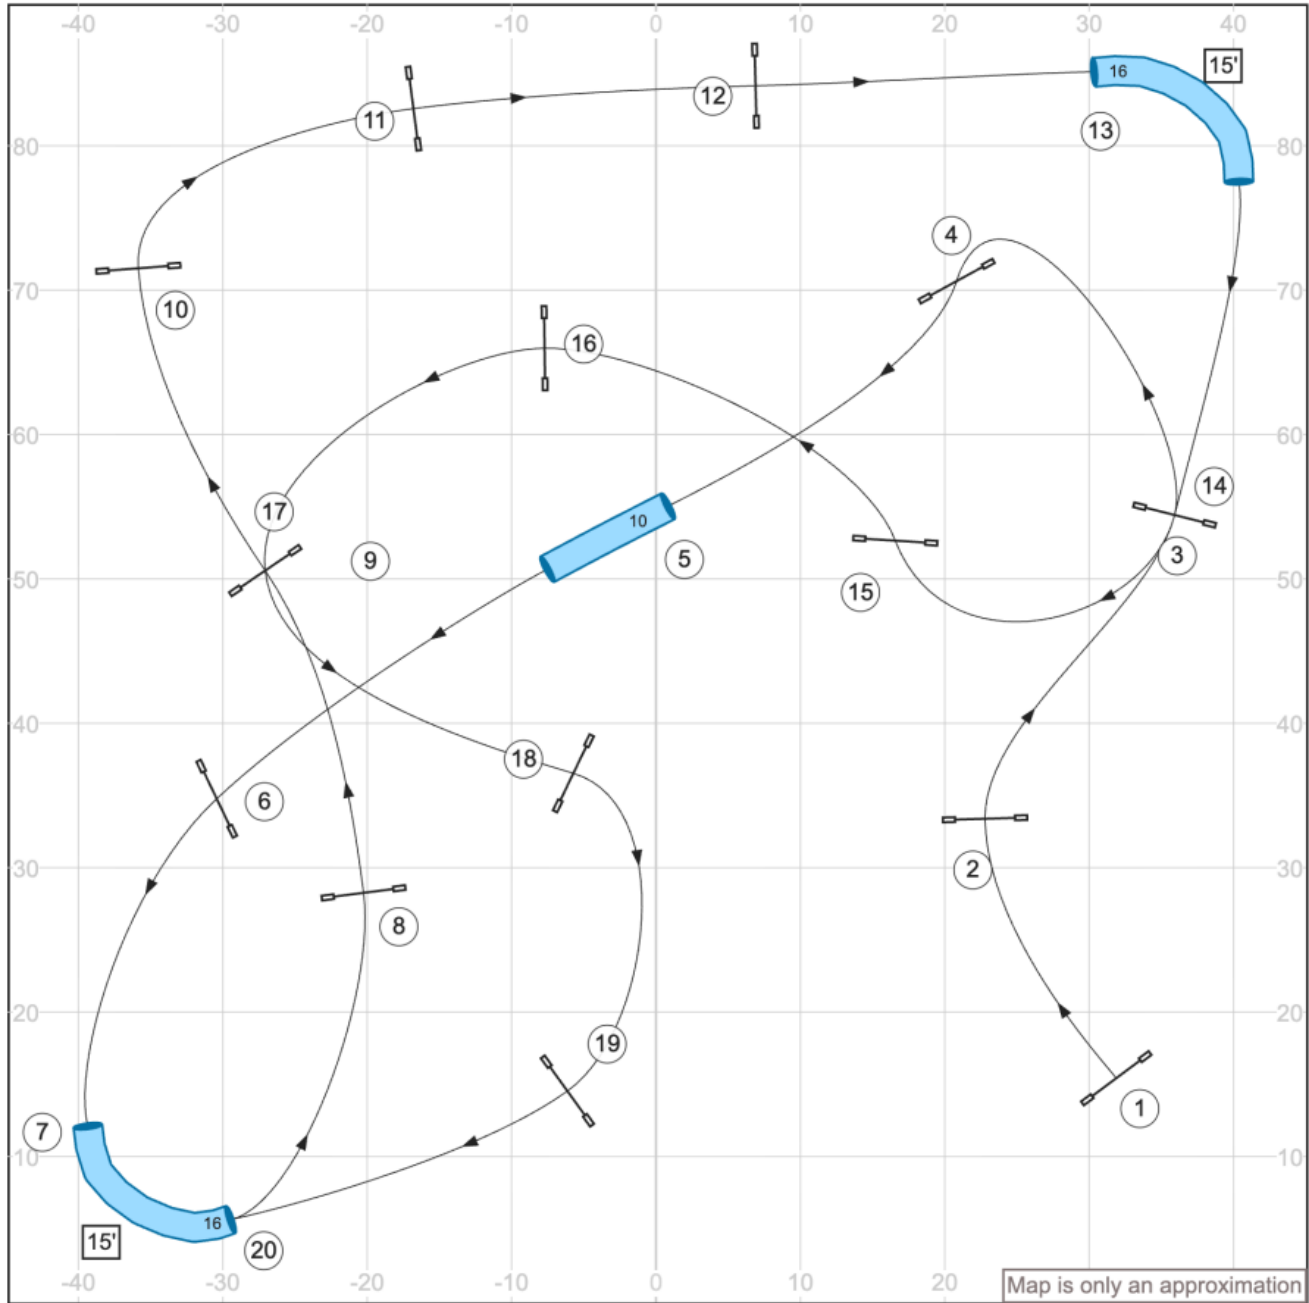

Path length (ft): 595.8

[www.smarteragility.com](http://www.smarteragility.com)

7. UKI Canine New England - 2 May 2026 - B/N Speedstakes 1 - Designer Dave Grubel - Judge Erin Schaefer

Path length (ft): 408.4

[www.smarteragility.com](http://www.smarteragility.com)

8. UKI Canine New England - 2 May 2026 - S/C Speedstakes 1 - Designer Dave Grubel - Judge Erin Schaefer

Path length (ft): 536.8

[www.smarteragility.com](http://www.smarteragility.com)