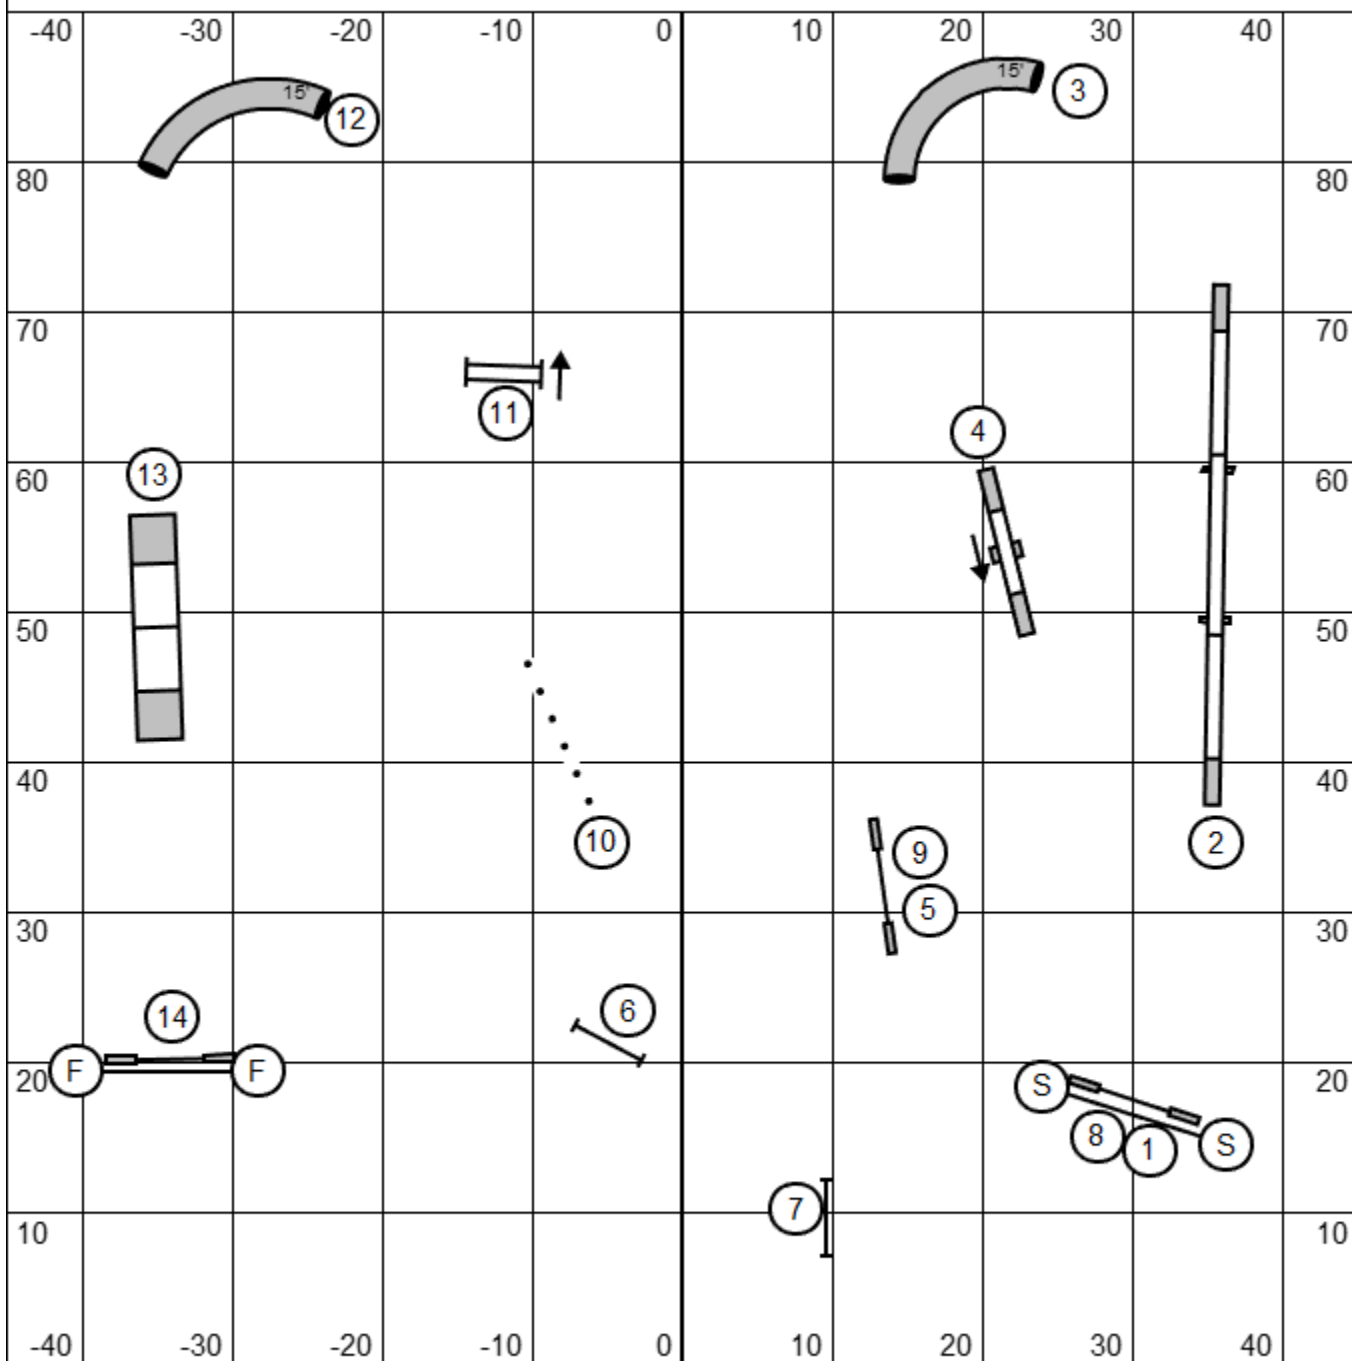

Standard 2 & 3

Standard 2 & 3
Judged By: John Raymond
May 2, 2026
Eastern Maine Agility Club
Skowhegan, ME