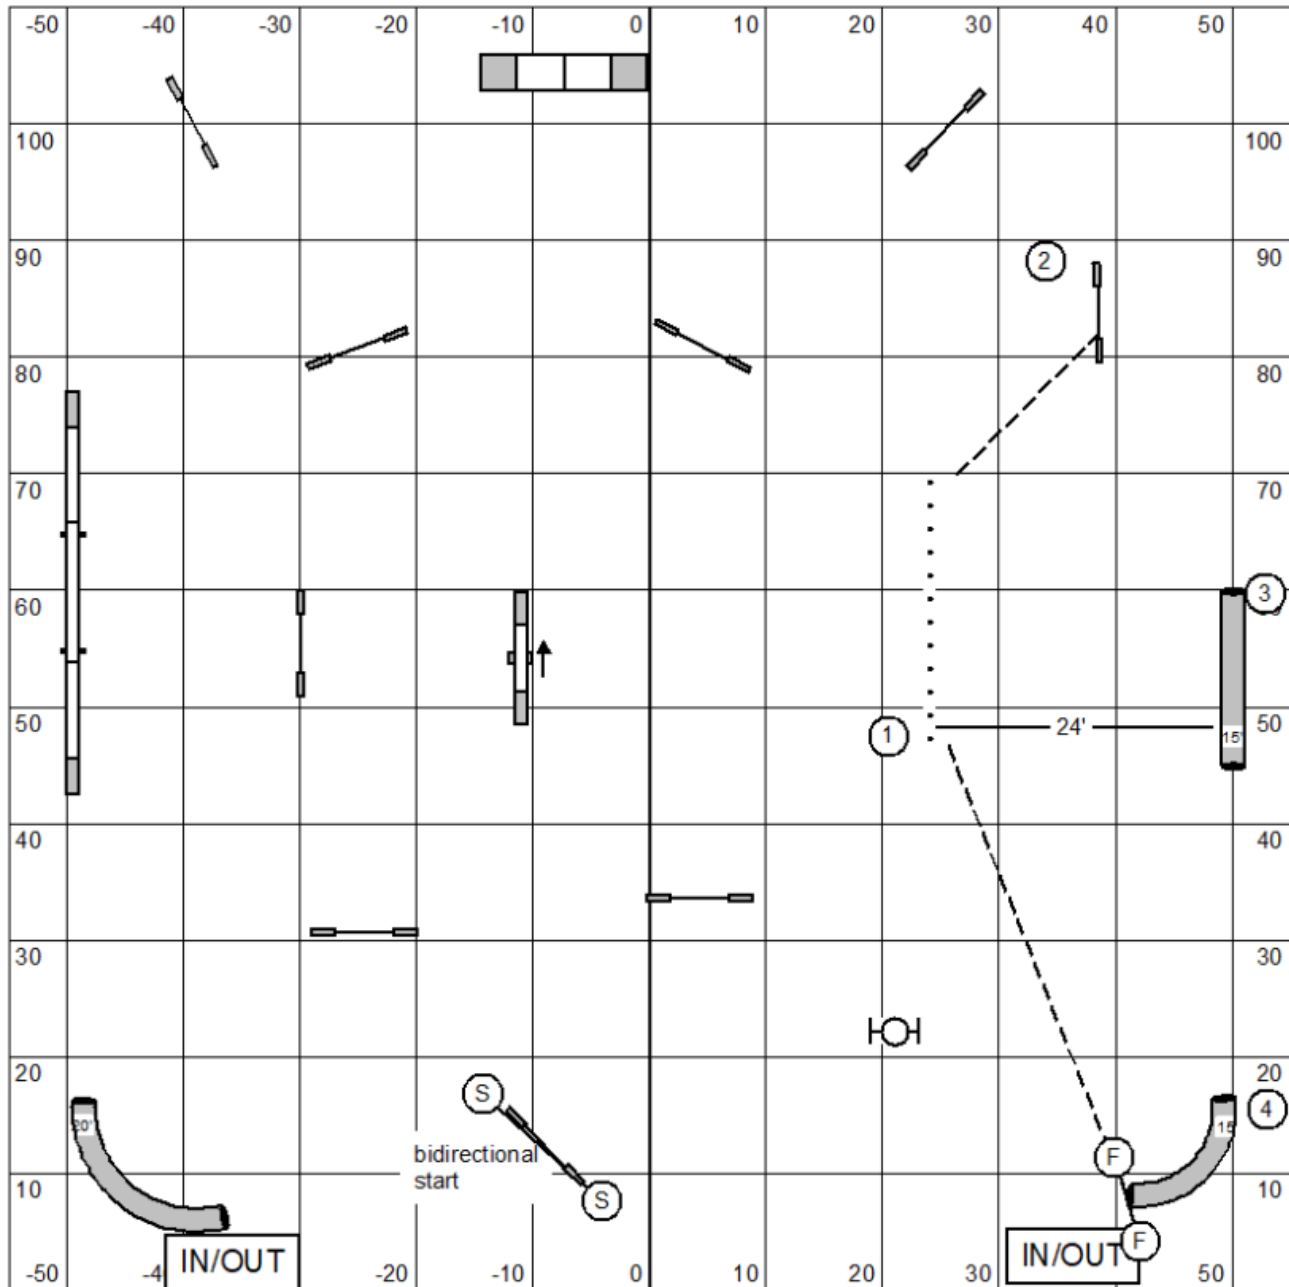

### Masters P3 Vet Gamblers

outdoor/grass

1-2-3-5 points  
 Teeter is 5 points  
 can only acquire  
 points 2x per obstacle

two gamble obstacles  
 taken in forward or  
 reverse negate the gamble

opening time 25sec  
 Joker times  
 Champ  
 24-20 = 16sec  
 16-12 = 17sec  
 8 = 18sec  
 Performance  
 20-16 = 17sec  
 12-8 = 18sec  
 4 = 19sec  
 Vet= 22 sec

no contacts done  
 back to back

No contact to contact  
 (do a thing take a thing)

jumps 1  
 tunnels tire 2  
 weaves DW aframe 3  
 Teeter 5

PAWS USDAA  
Judge Kelly Ely  
April 25, 2026