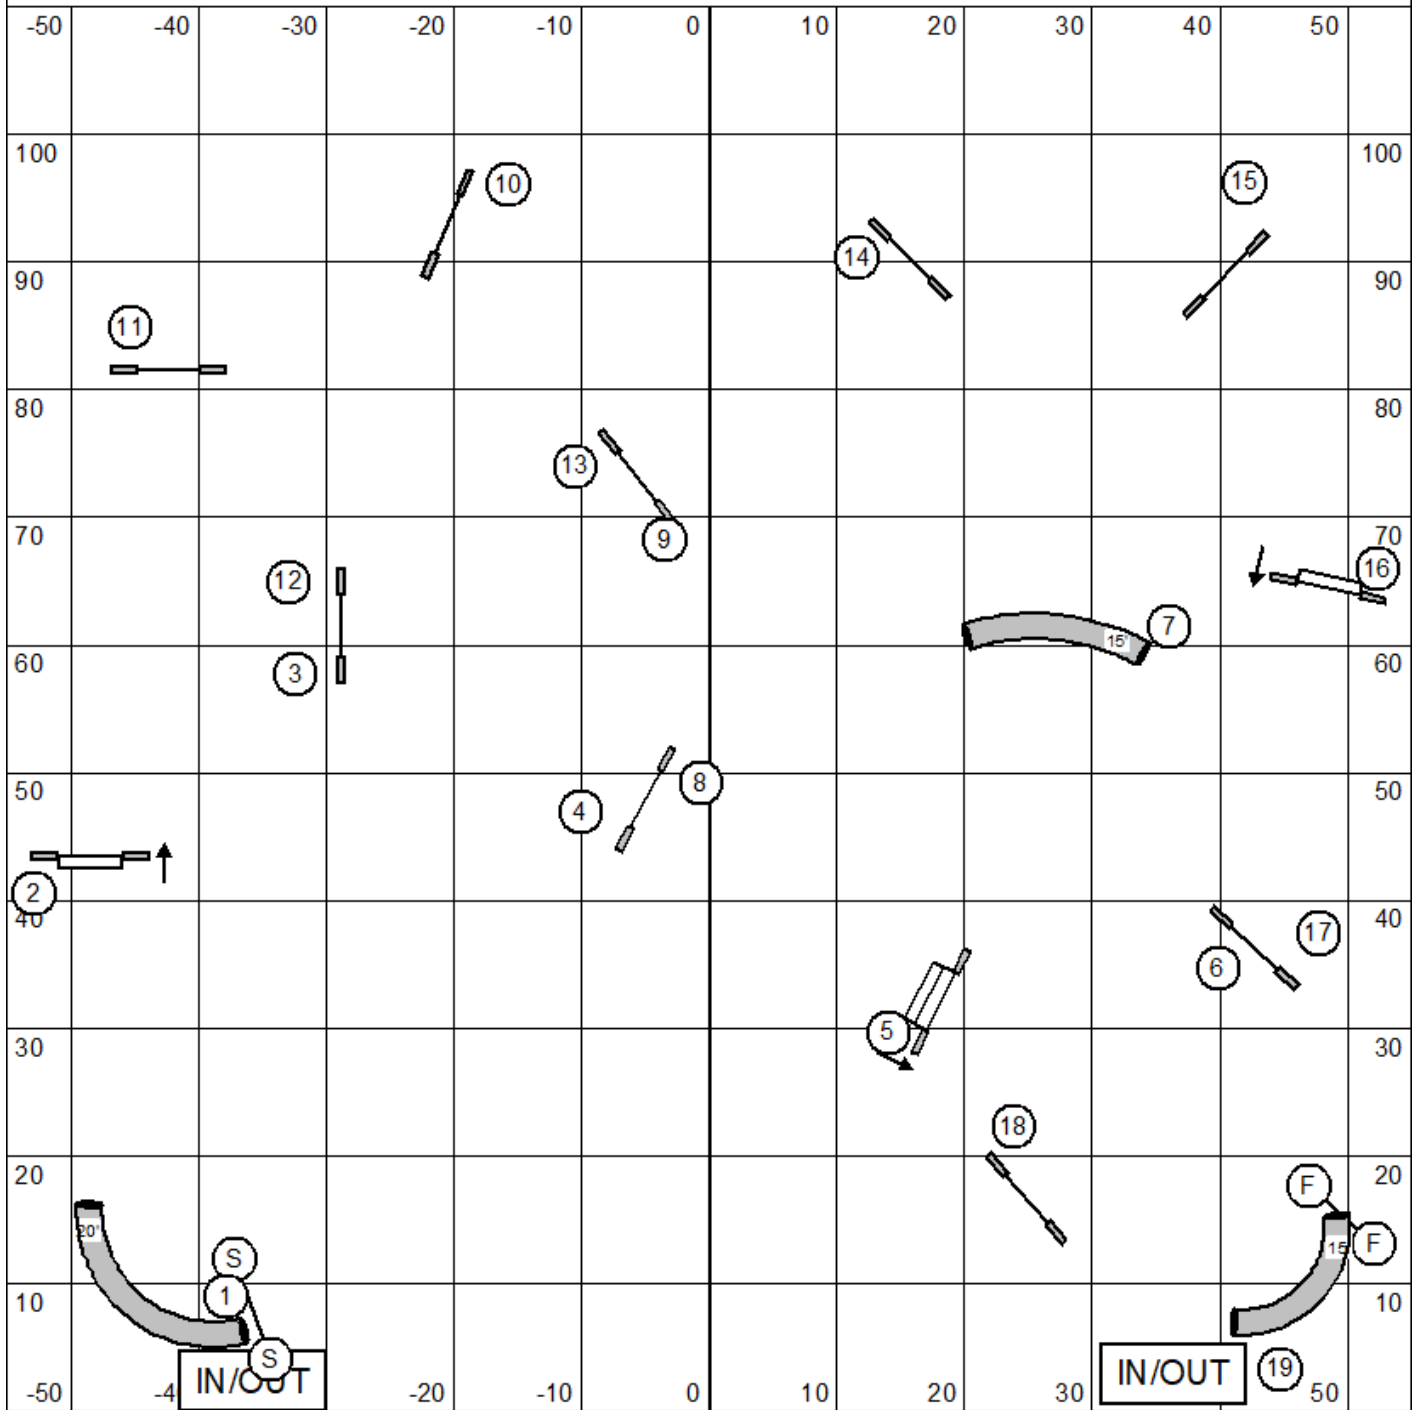

PAWS USDAA
Judge Kelly Ely
April 25, 2026

Advanced P2 Jumpers

outdoor/grass