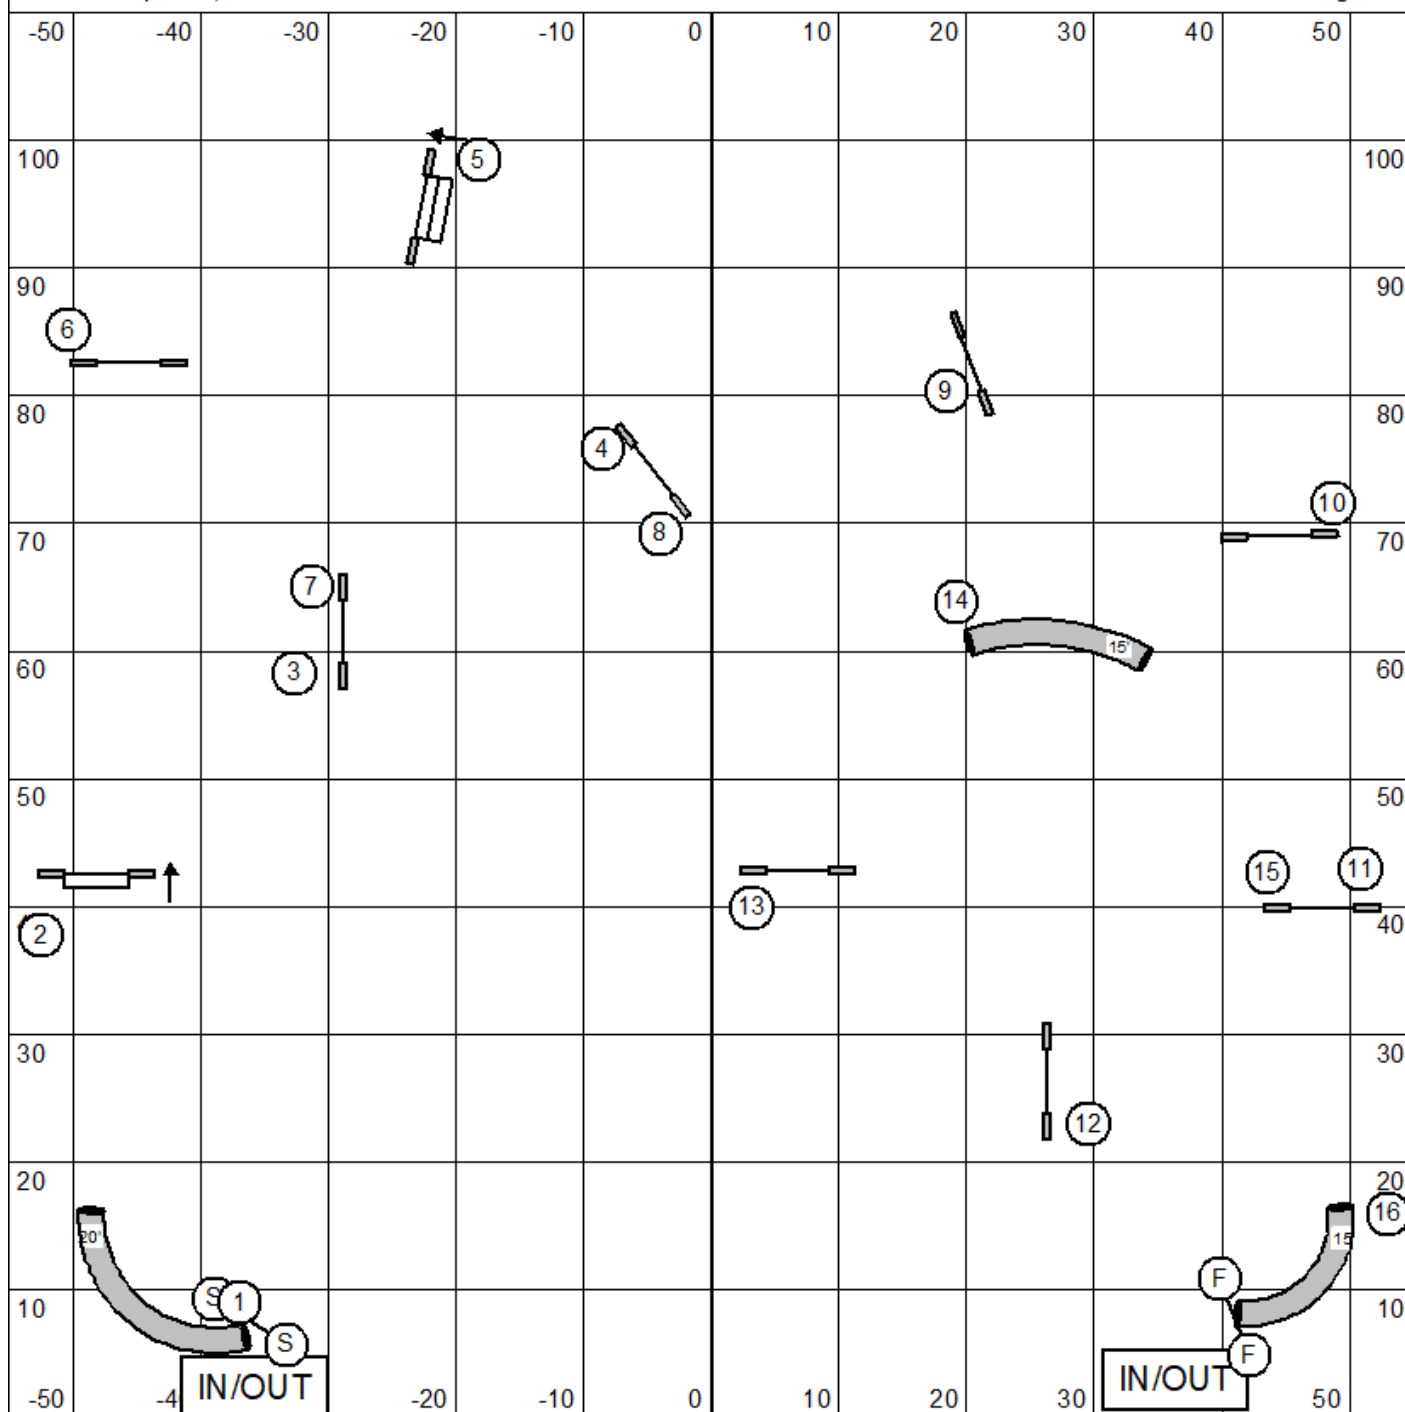

PAWS USDAA
Judge Kelly Ely
April 25, 2026

Starters P1 Jumpers

outdoor/grass