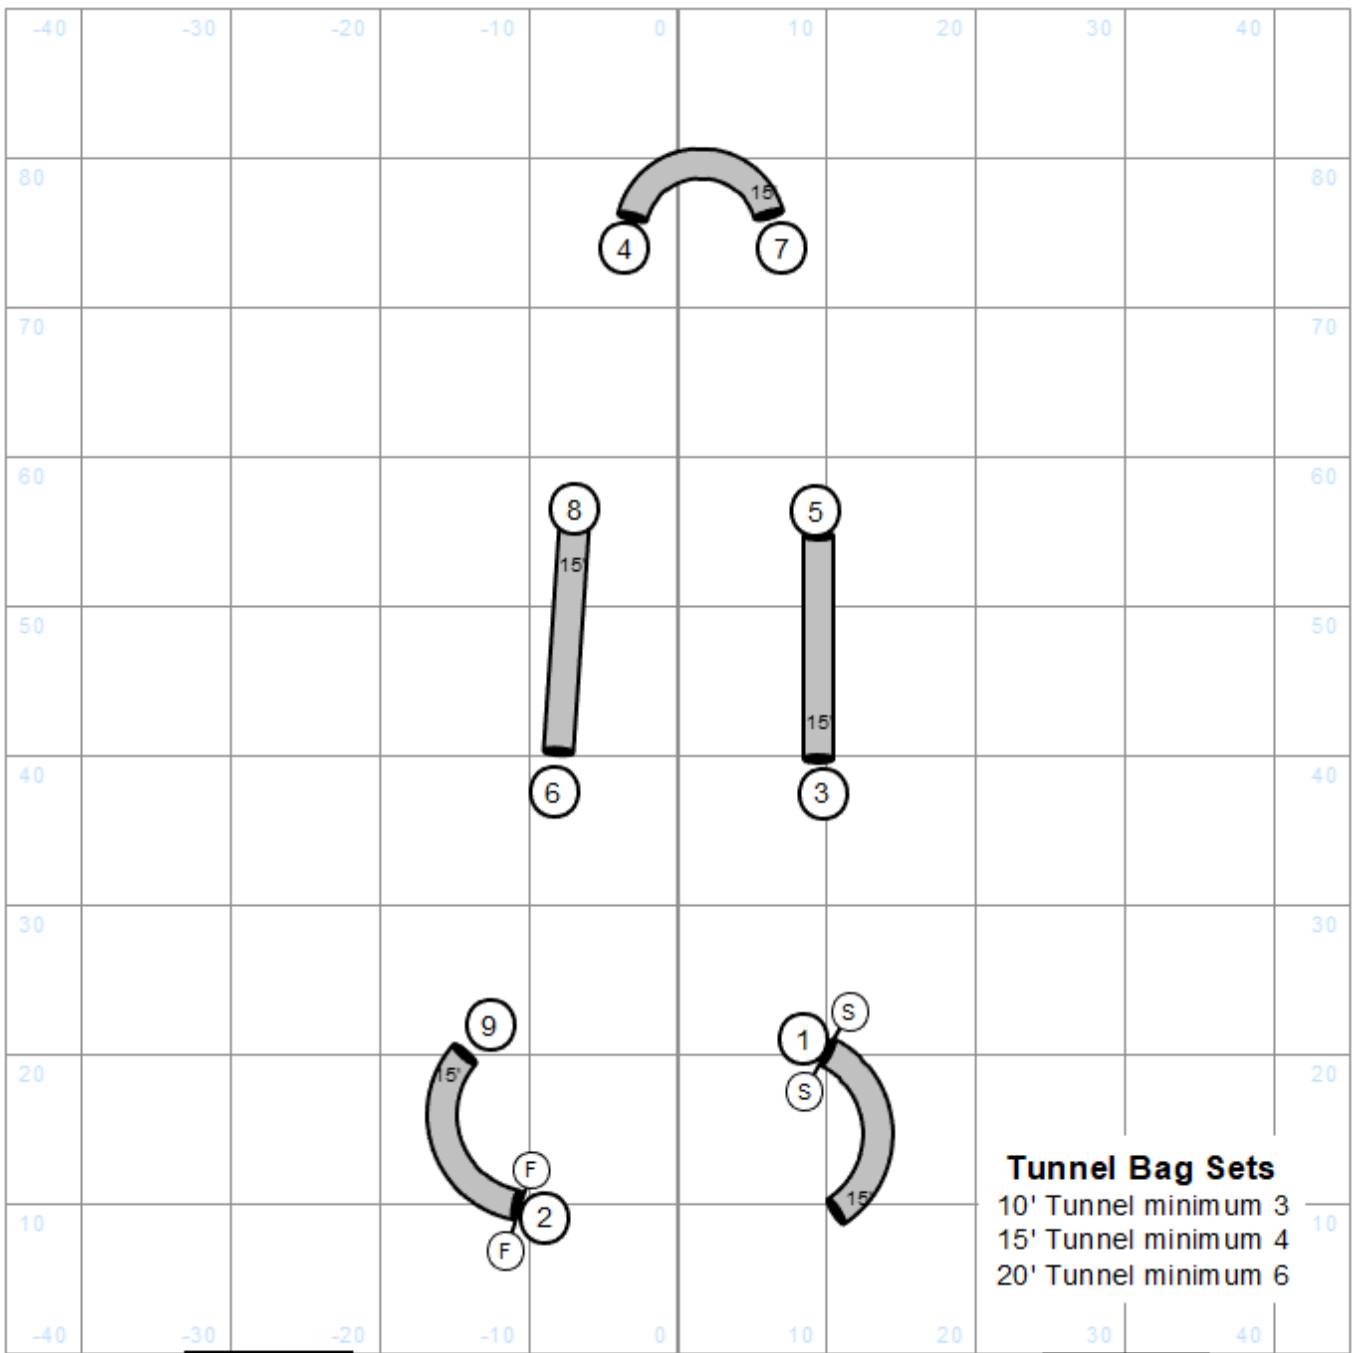

Tunnel Bag Sets
 10' Tunnel minimum 3
 15' Tunnel minimum 4
 20' Tunnel minimum 6

Enter/Exit

Pitstop Rd 1
 April 24, 2026
MudPACK
 Bremerton, Wa

Enter/Exit

Tunnel Bag Sets
 10' Tunnel minimum 3
 15' Tunnel minimum 4
 20' Tunnel minimum 6

Enter/Exit

Pitstop Rd 2
 April 24, 2026
MudPACK
 Bremerton, Wa

Enter/Exit