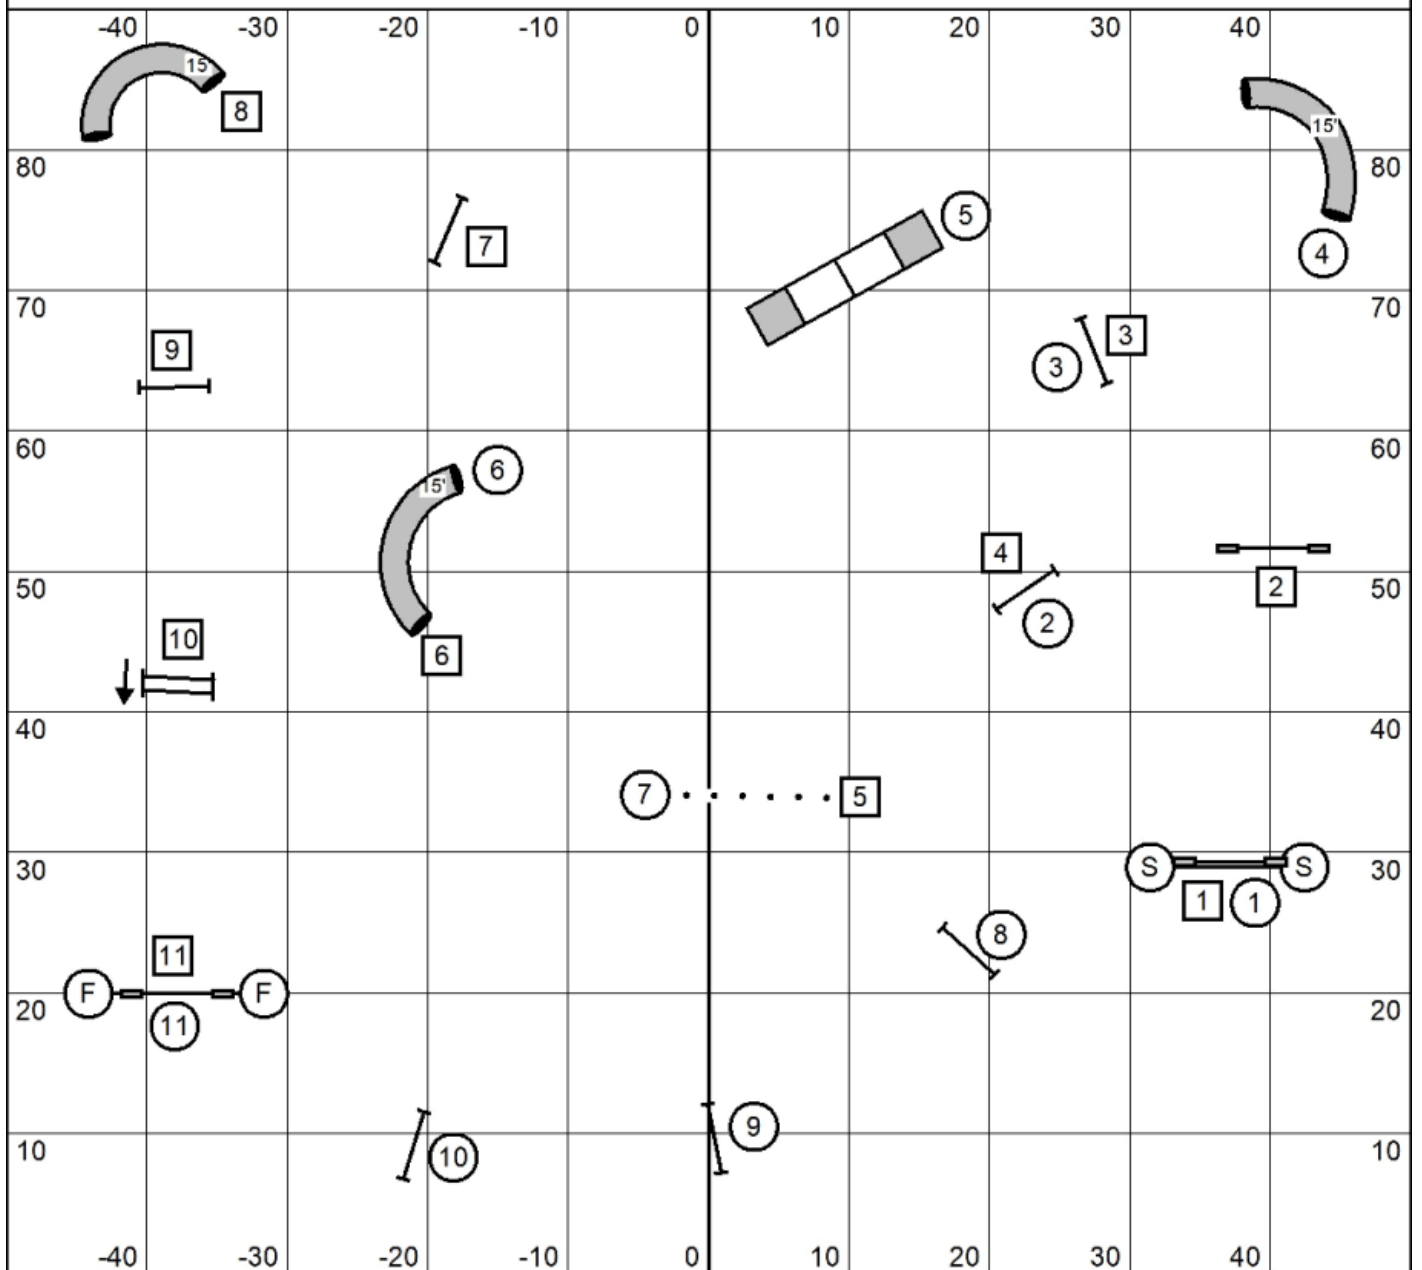

IN/OUT

Colors Levels 3,5,C - Round 1

IN/OUT

Colors Levels 3,5,C - Round 1
 Judged by: Melissa Marinovich
 April 26, 2026
 Muddy Paws Agility Club of Kitsap
 Bremerton, WA

IN/OUT

Colors Levels 3,5,C - Round 2