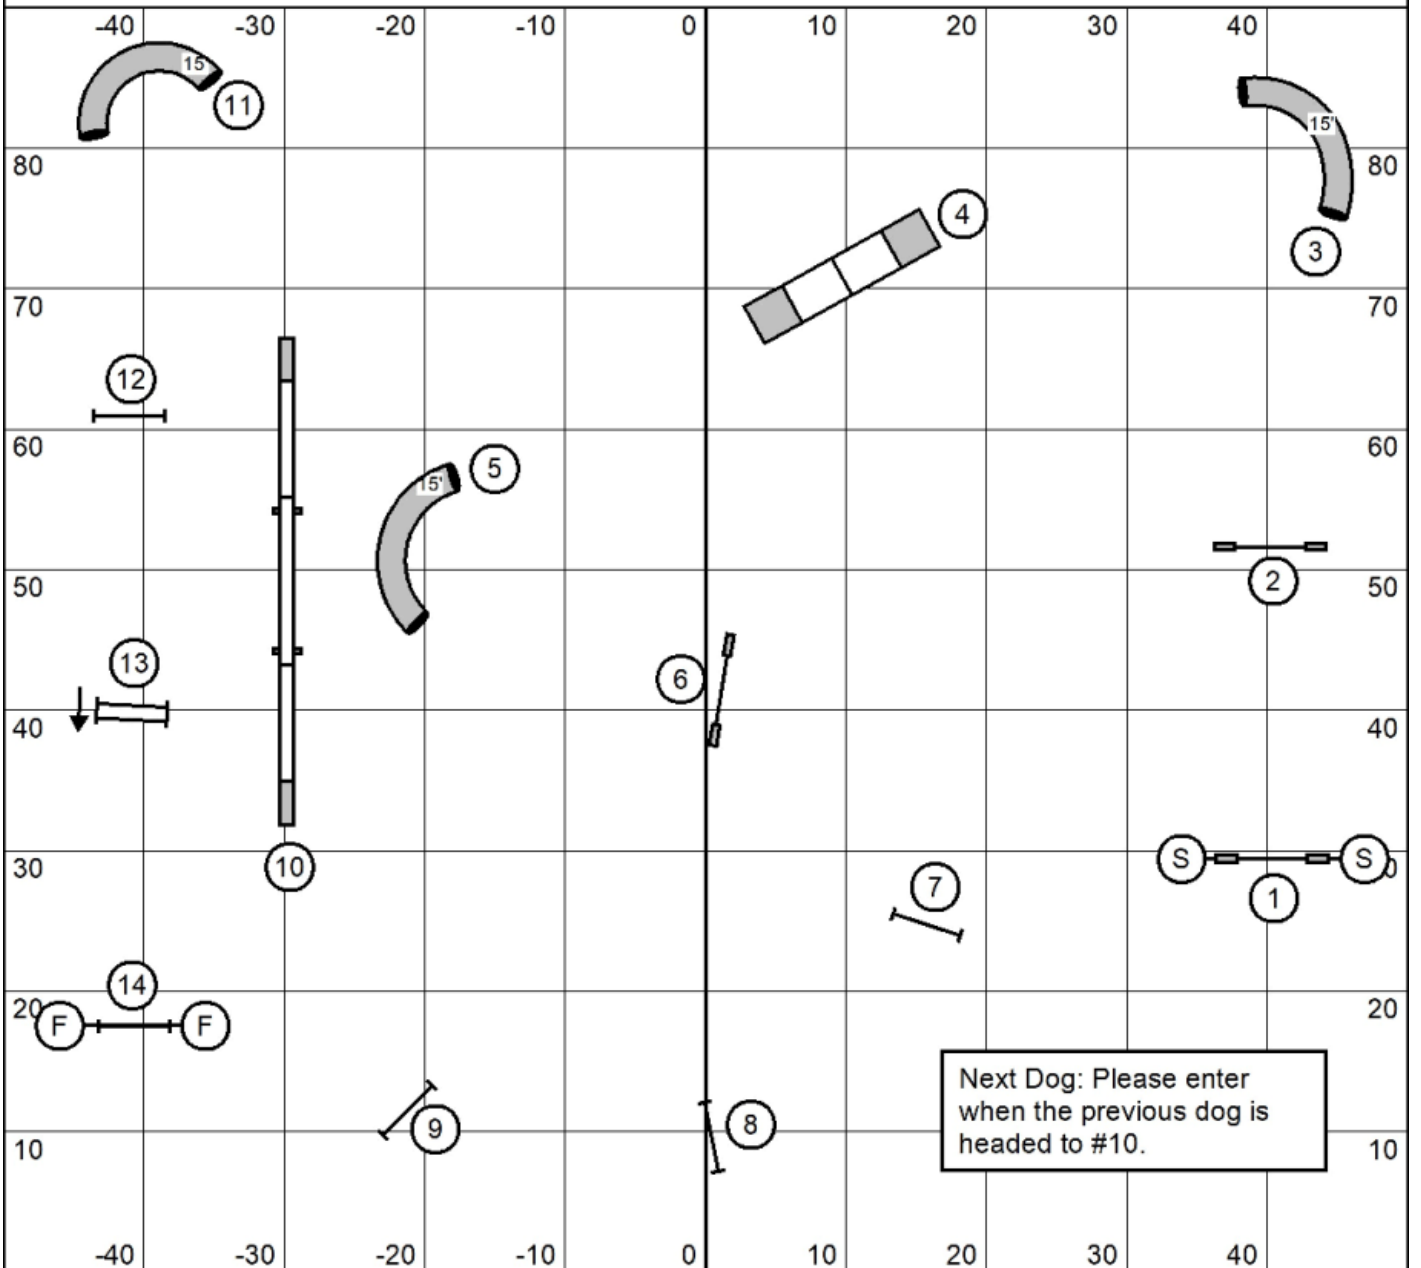

Standard Levels 5,C

IN/OUT

Standard Levels 5,C
 Judged by: Melissa Marinovich
 April 26, 2026
 Muddy Paws Agility Club of Kitsap
 Bremerton, WA

IN/OUT

Standard Levels 2,3

Next Dog: Please enter when the previous dog is headed to #12.

IN/OUT

IN/OUT

Standard Levels 2,3
 Judged by: Melissa Marinovich
 April 26, 2026
 Muddy Paws Agility Club of Kitsap
 Bremerton, WA

Standard Level 1

Next Dog: Please enter when the previous dog is headed to #10.