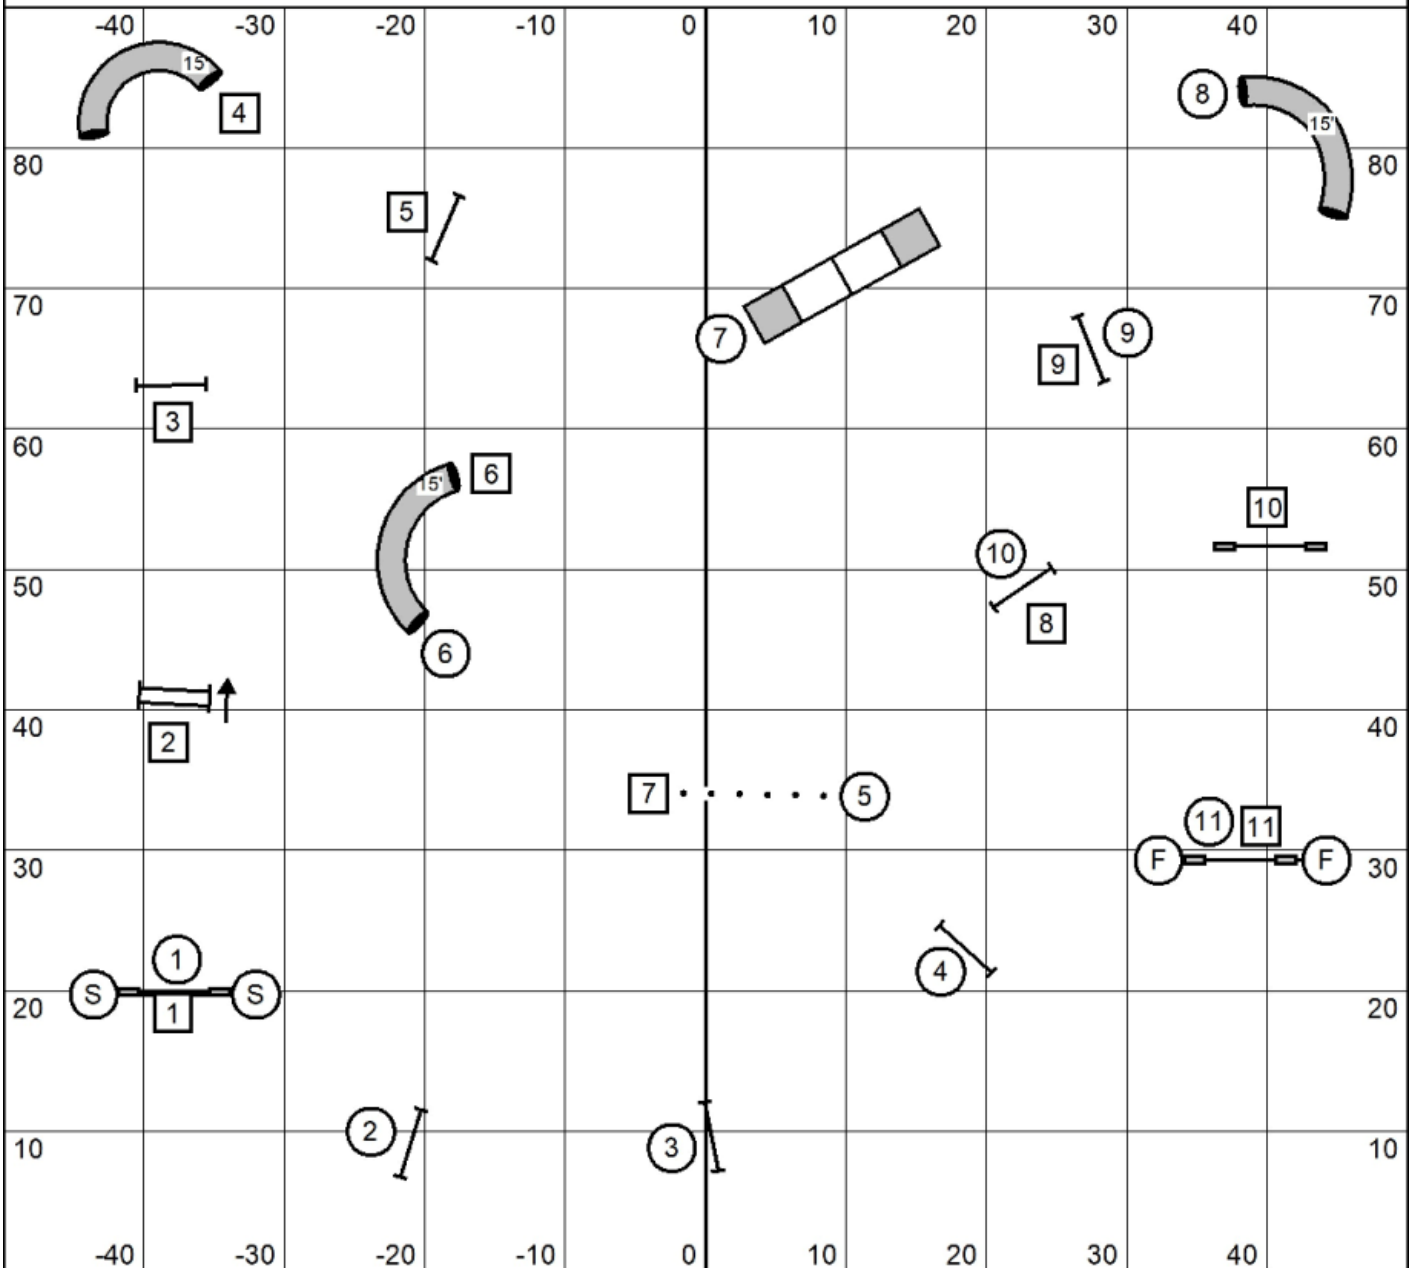

Colors Levels 3,5,C - Round 1

IN/OUT

Colors Levels 3,5,C - Round 1
Judged by: Melissa Marinovich
April 26, 2026
Muddy Paws Agility Club of Kitsap
Bremerton, WA

IN/OUT