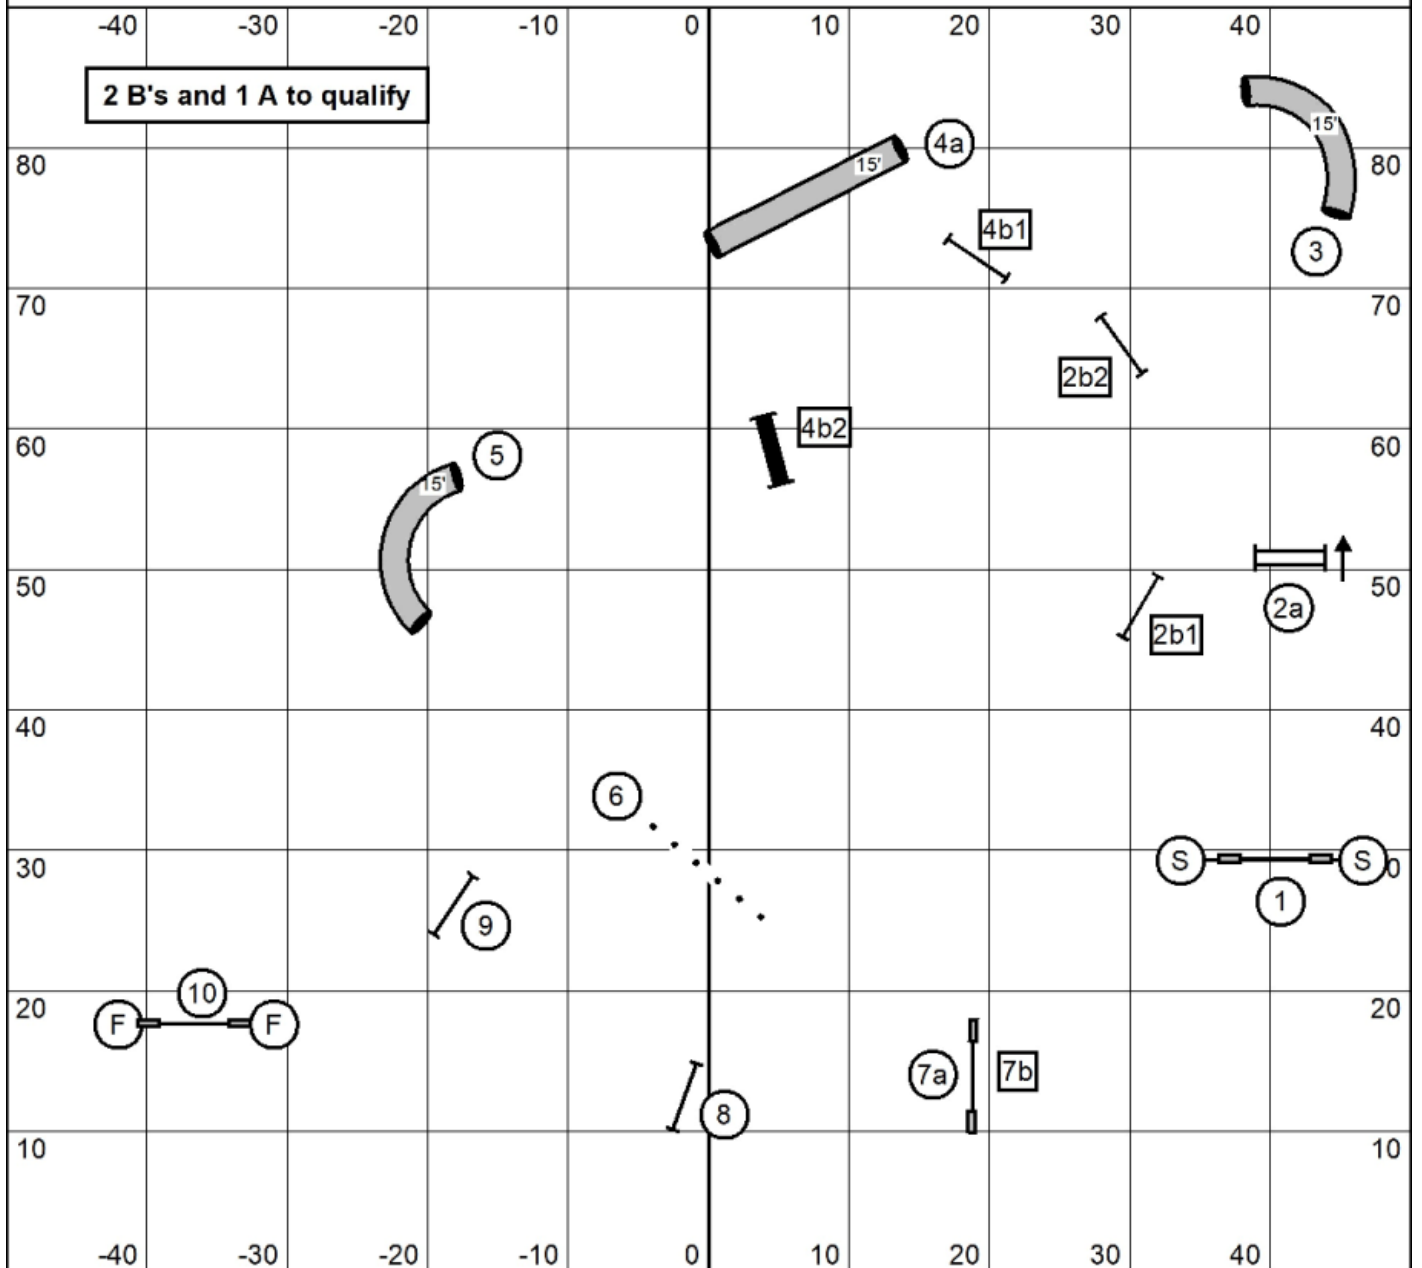

Wildcard Levels 3,5,C

2 B's and 1 A to qualify

IN/OUT

IN/OUT

Wildcard Levels 3,5,C
Judged by: Melissa Marinovich
April 26, 2026
Muddy Paws Agility Club of Kitsap
Bremerton, WA