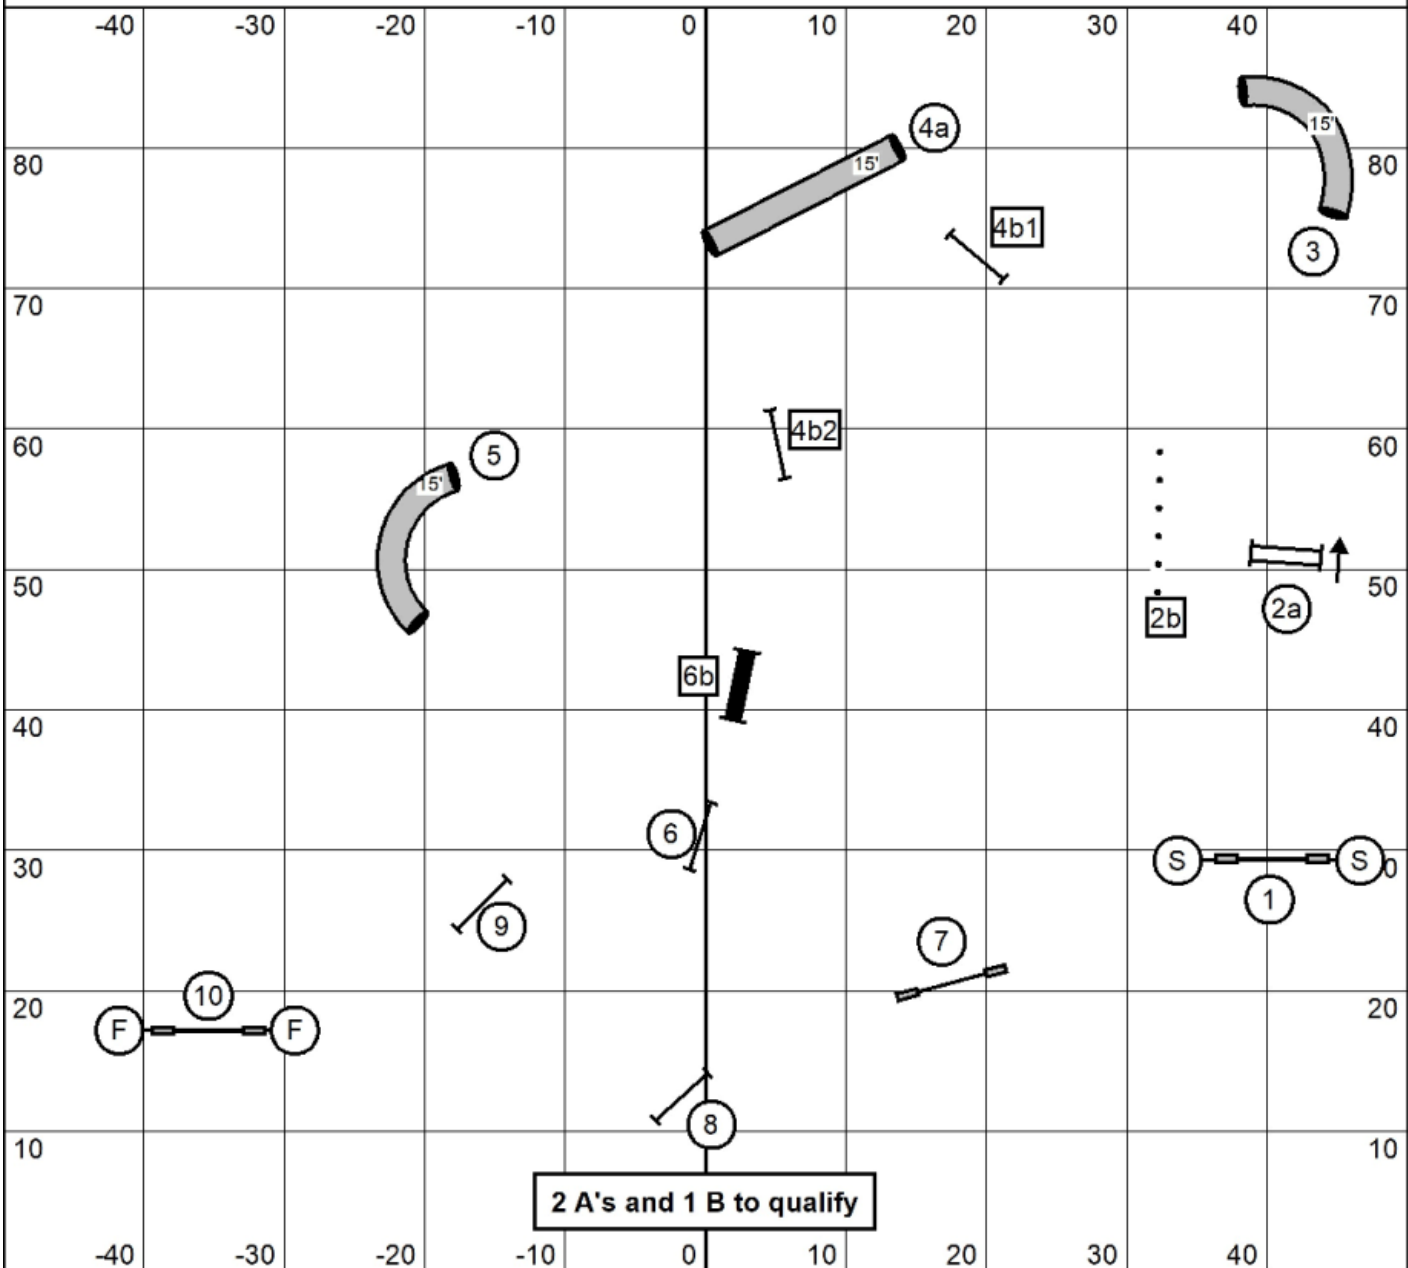

Wildcard Levels 1,2

2 A's and 1 B to qualify

IN/OUT

IN/OUT

Wildcard Levels 1,2
Judged by: Melissa Marinovich
April 26, 2026
Muddy Paws Agility Club of Kitsap
Bremerton, WA