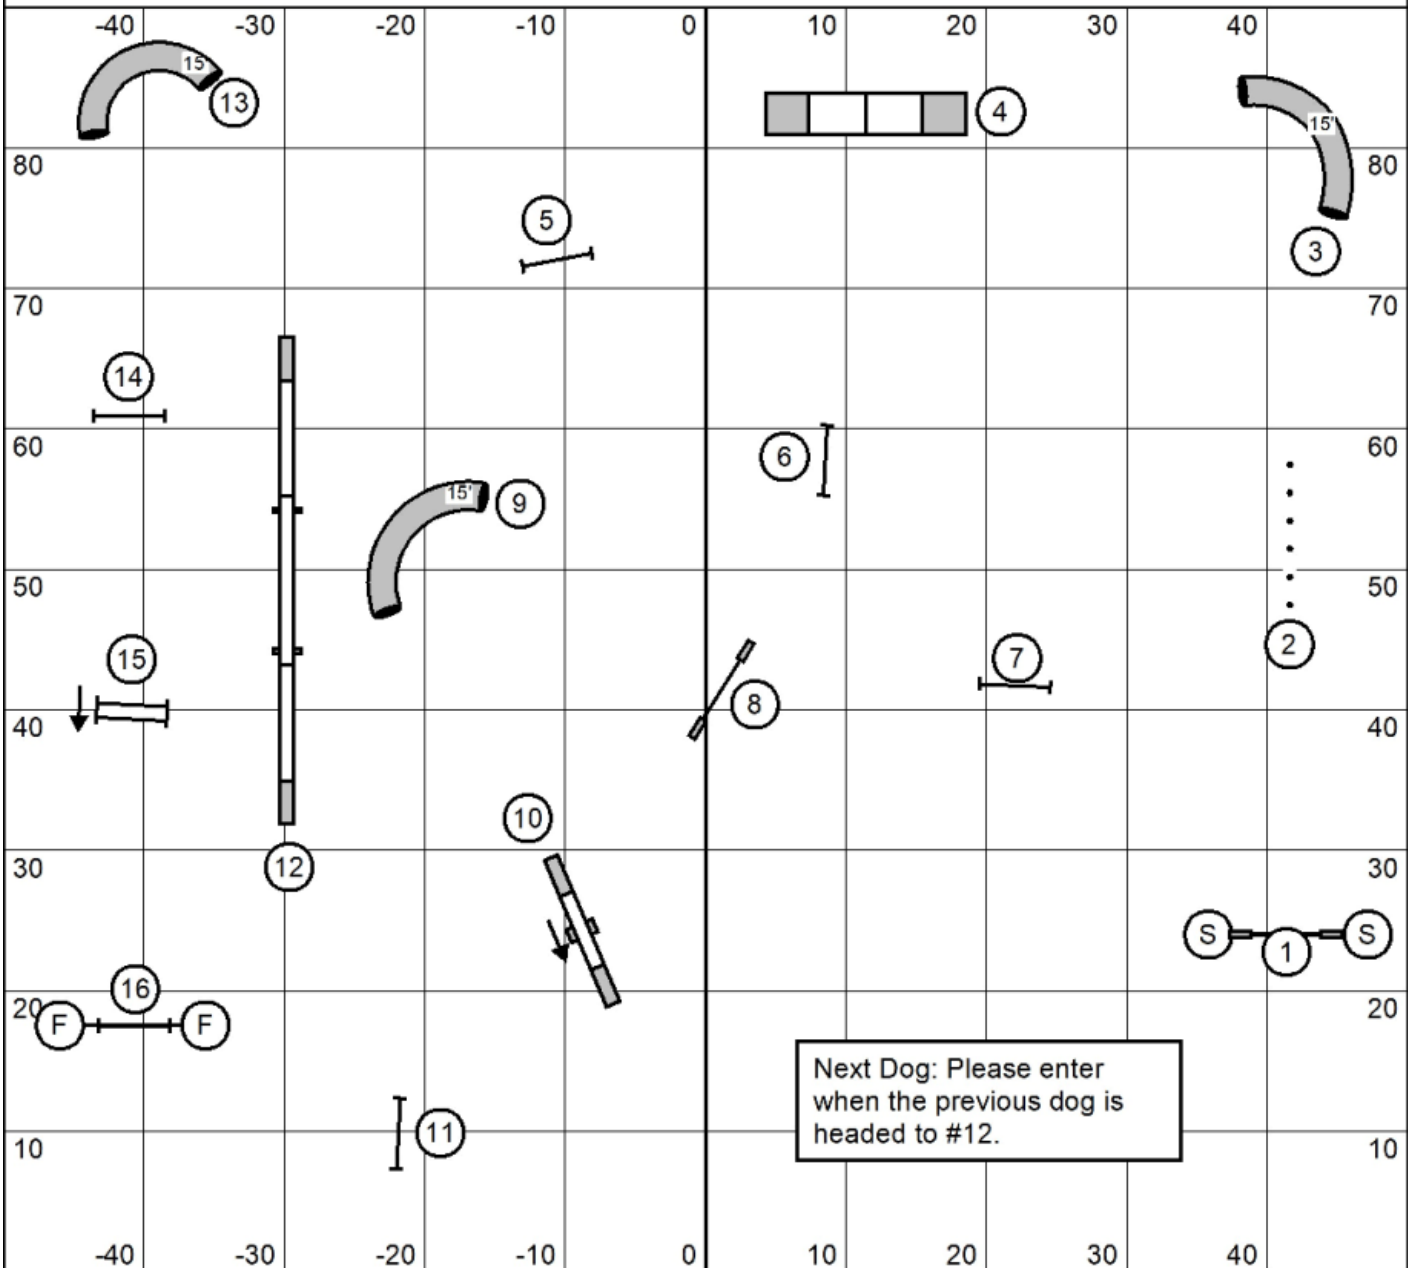

Standard Levels 5,C

IN/OUT

Standard Levels 5,C
 Judged by: Melissa Marinovich
 April 26, 2026
 Muddy Paws Agility Club of Kitsap
 Bremerton, WA

IN/OUT

Standard Levels 2,3

Next Dog: Please enter when the previous dog is headed to #12.

IN/OUT

IN/OUT

Standard Levels 2,3
 Judged by: Melissa Marinovich
 April 26, 2026
 Muddy Paws Agility Club of Kitsap
 Bremerton, WA

Standard Level 1

Next Dog: Please enter when the previous dog is headed to #10.