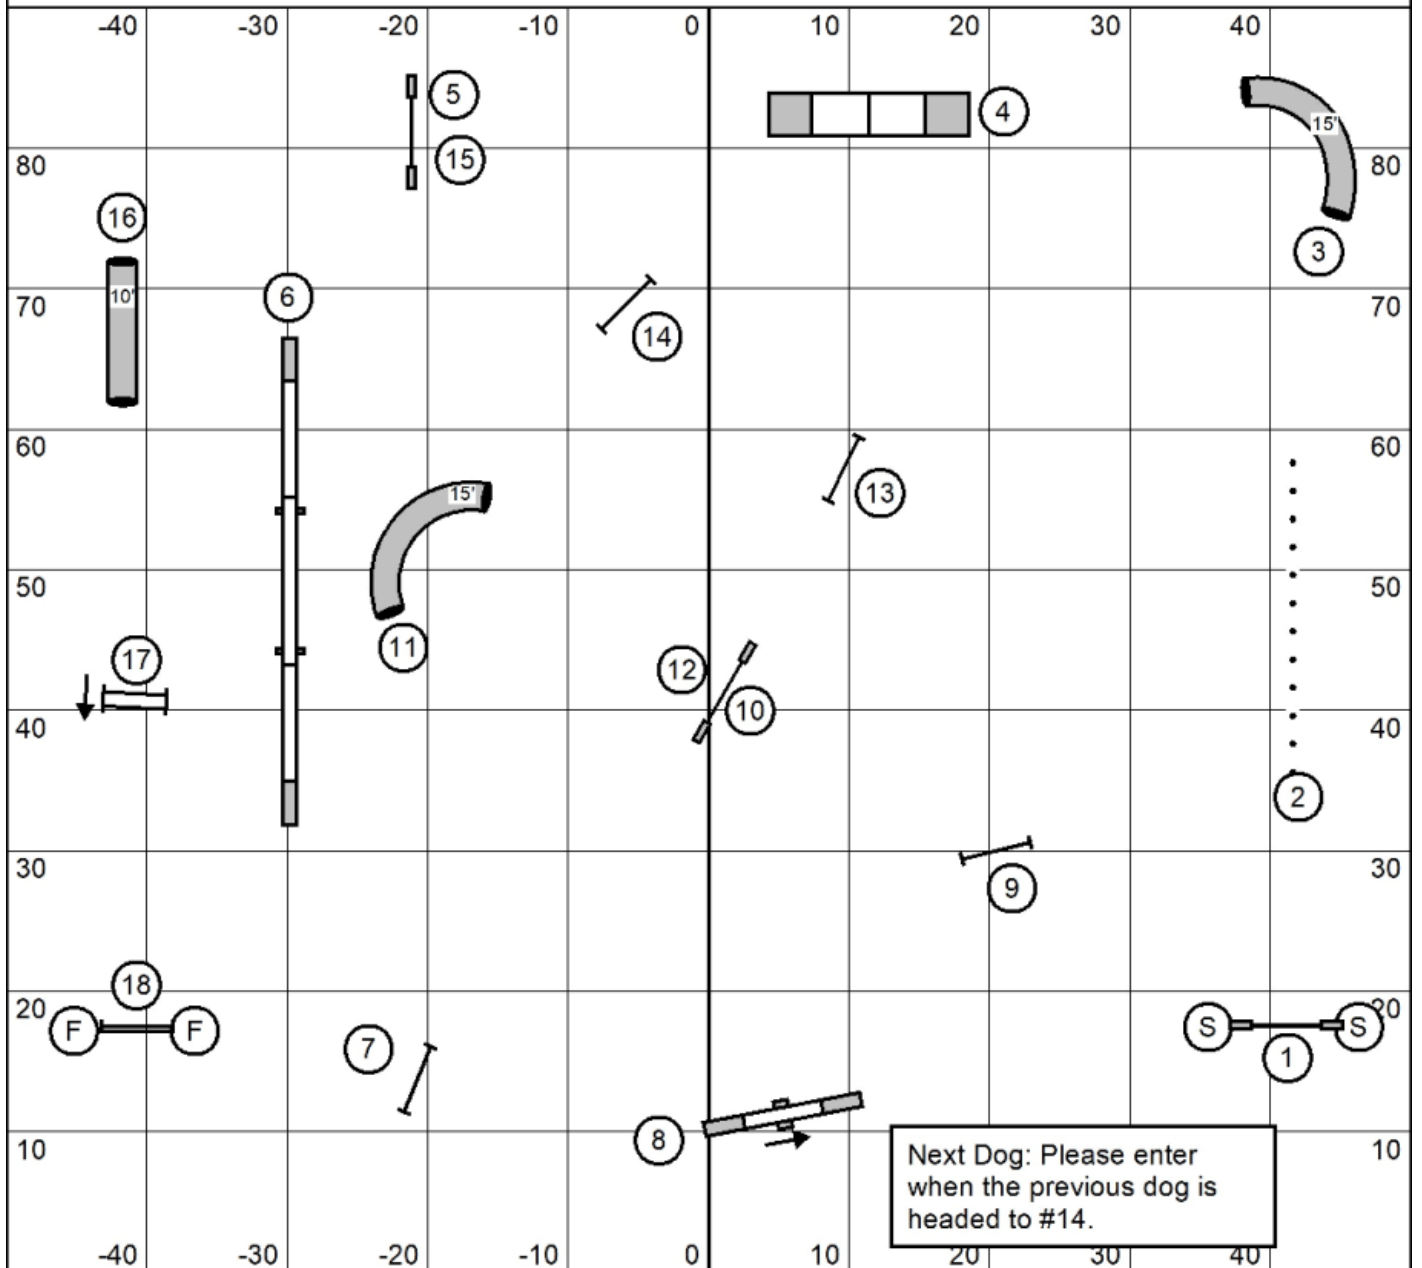

Standard Levels 5,C

IN/OUT

Standard Levels 5,C
 Judged by: Melissa Marinovich
 April 26, 2026
 Muddy Paws Agility Club of Kitsap
 Bremerton, WA

IN/OUT

Standard Levels 2,3

Next Dog: Please enter when the previous dog is headed to #12.

IN/OUT

IN/OUT

Standard Levels 2,3
 Judged by: Melissa Marinovich
 April 26, 2026
 Muddy Paws Agility Club of Kitsap
 Bremerton, WA

Standard Level 1

Next Dog: Please enter when the previous dog is headed to #10.