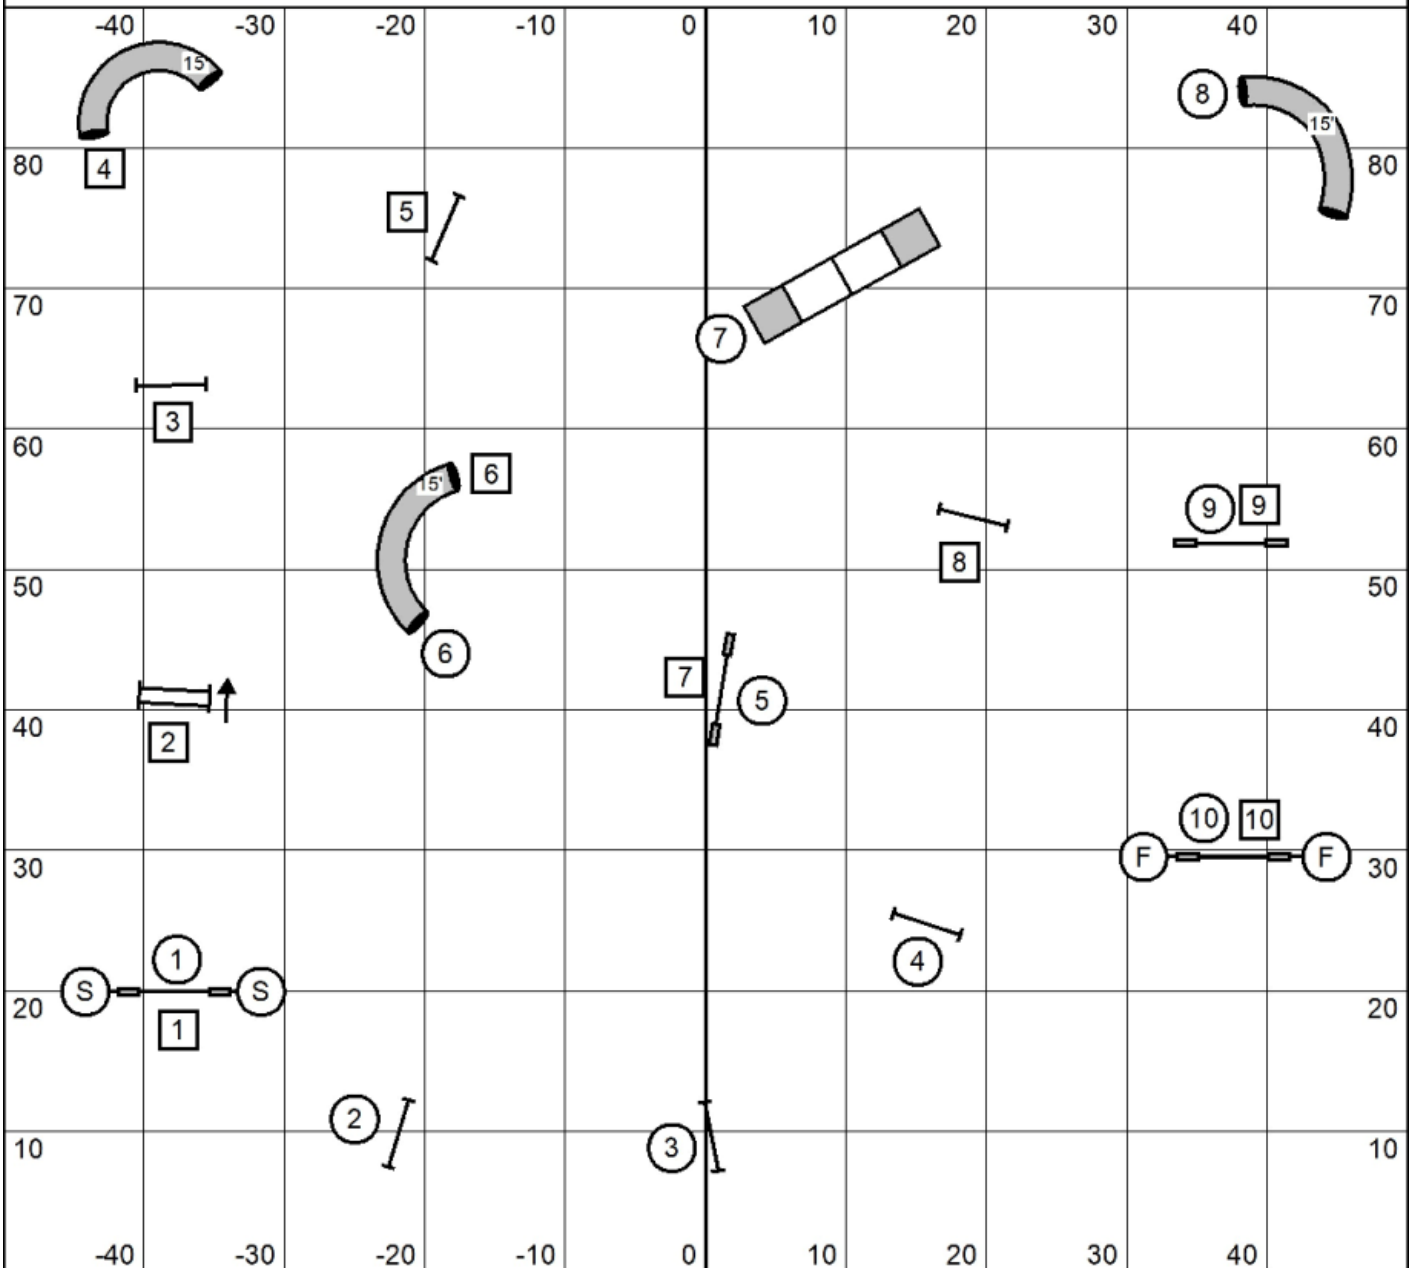

Colors Levels 1,2 - Round 2

IN/OUT

Colors Levels 1,2 - Round 2
Judged by: Melissa Marinovich
April 26, 2026
Muddy Paws Agility Club of Kitsap
Bremerton, WA

IN/OUT