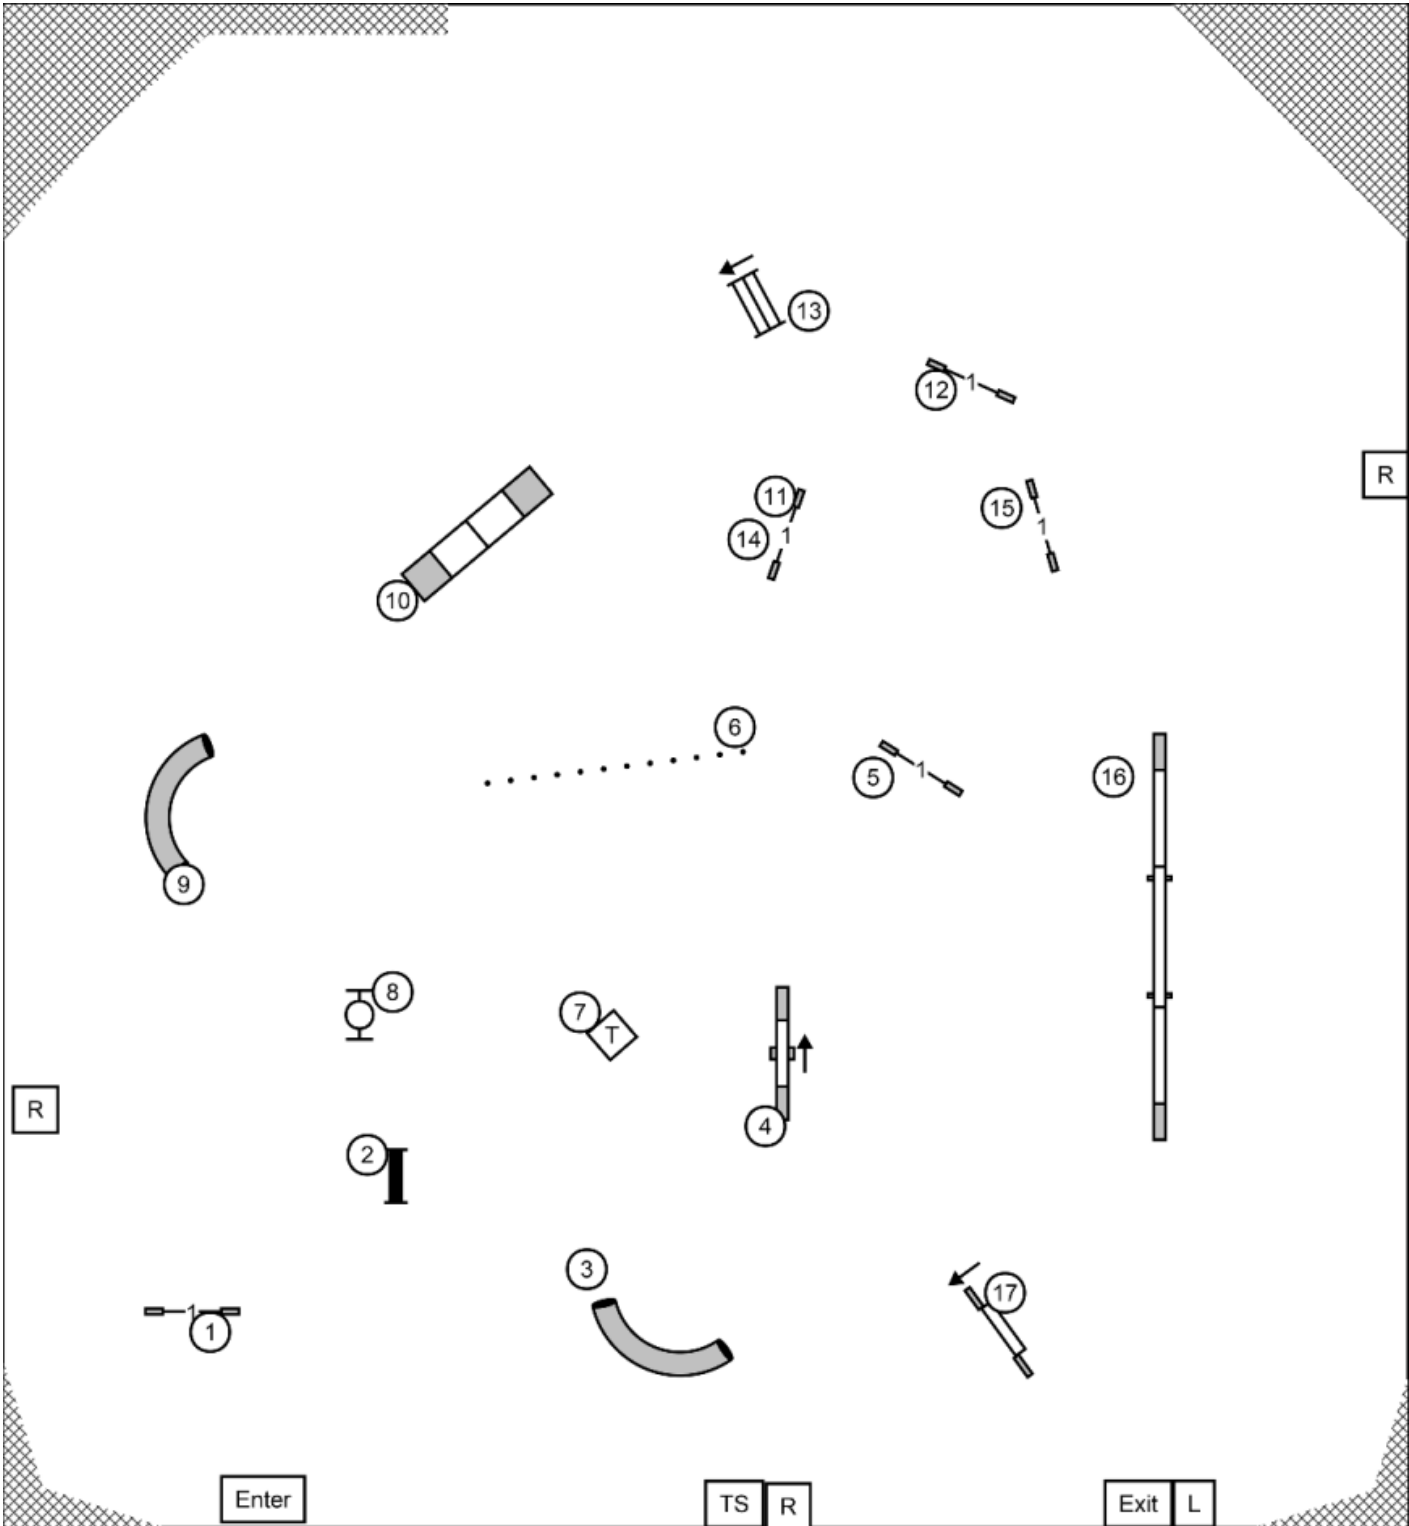

Texas Coastal Brittany Club
Saturday, April 25th, 2026

STD Open
Judge: Kristine Schmidt