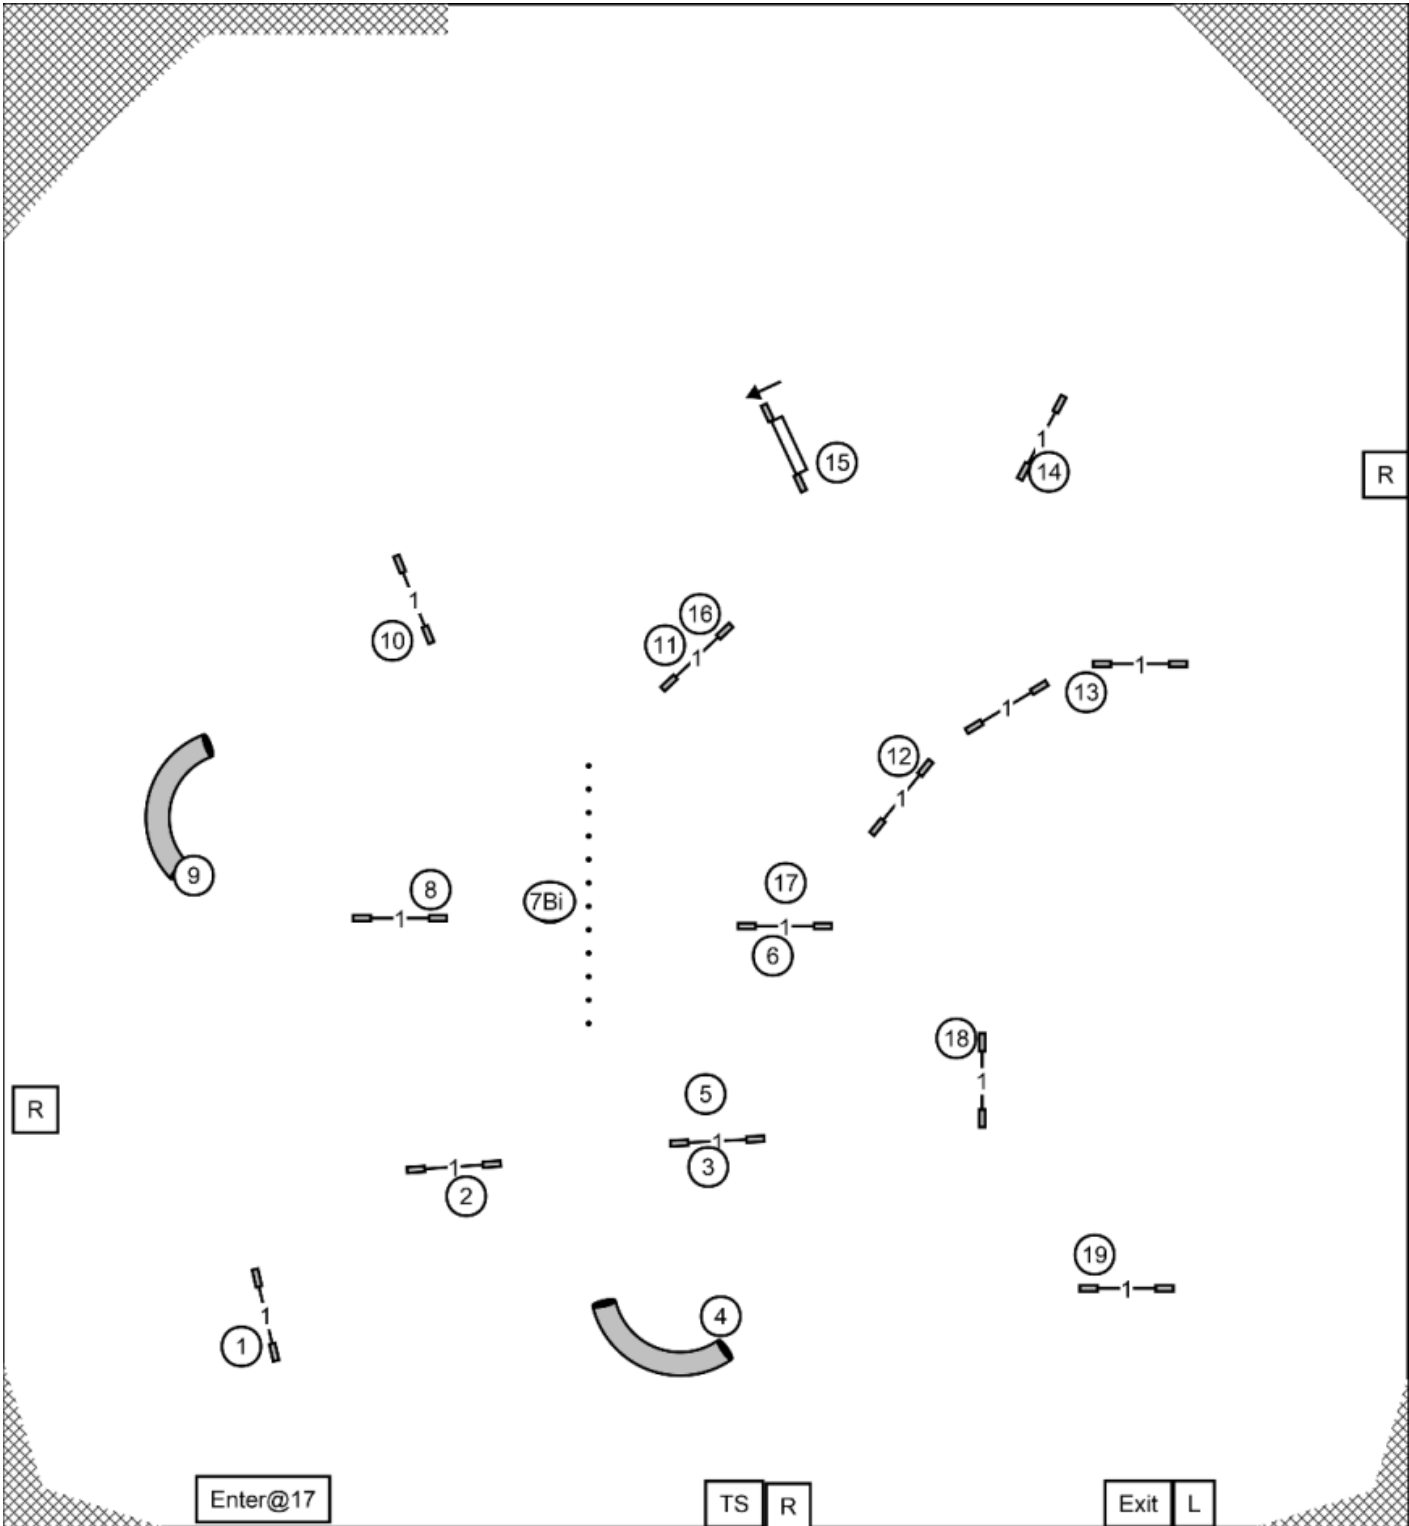

Texas Coastal Brittany Club  
 Saturday, April 25th, 2026

**JWW Excellent/Masters**  
 Judge: Kristine Schmidt

Texas Coastal Brittany Club  
 Saturday, April 25th, 2026

**JWW Premier**  
 Judge: Kristine Schmidt