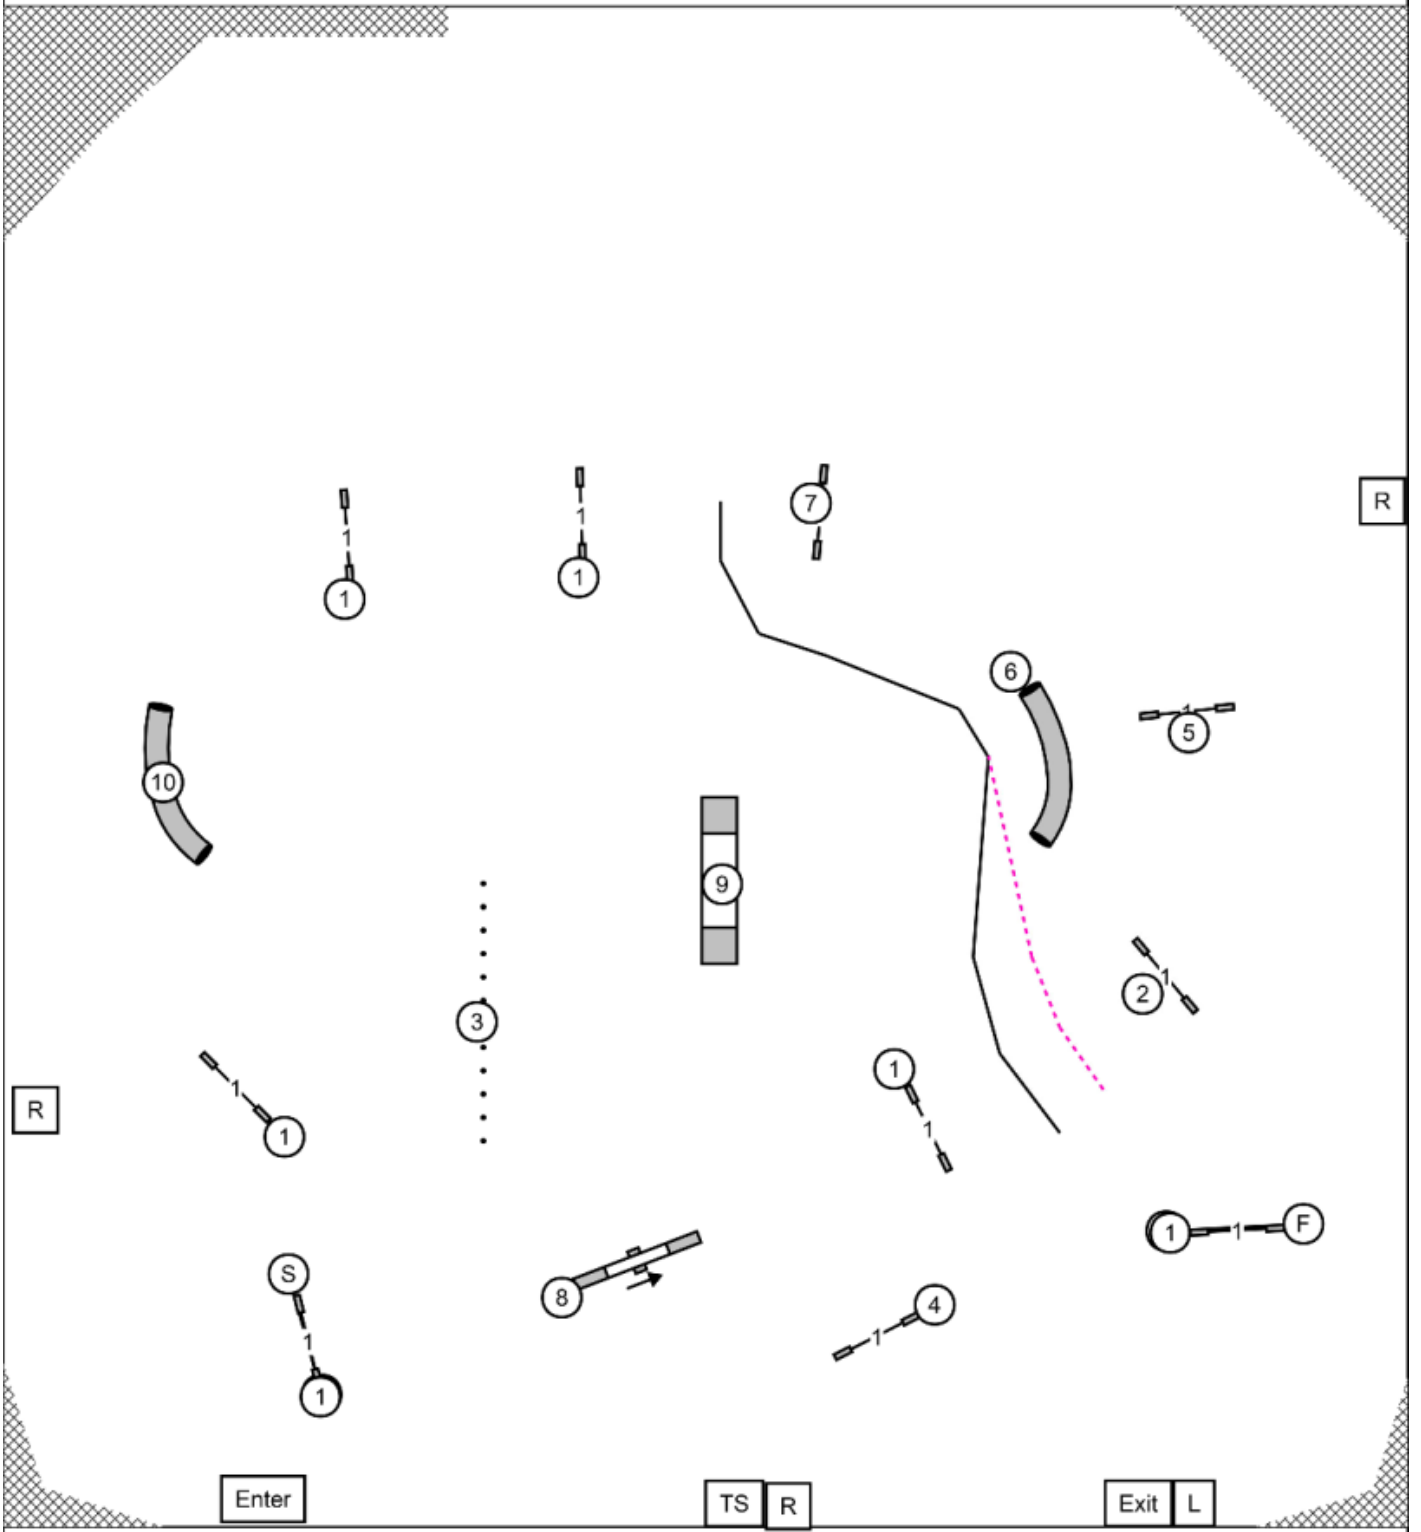

STD Novice
 Judge: Kristine Schmidt

Enter@13

TS R

Exit L

Texas Coastal Brittany Club
Friday, April 24th, 2026

STD Open
Judge: Kristine Schmidt

Send: E/M = 2 to 5 to 6 in flow behind solid black line
 Open = 7 to 6 to 2 in flow behind solid black to pink dotted line
 Novice = 7 to 6 in flow behind solid black line