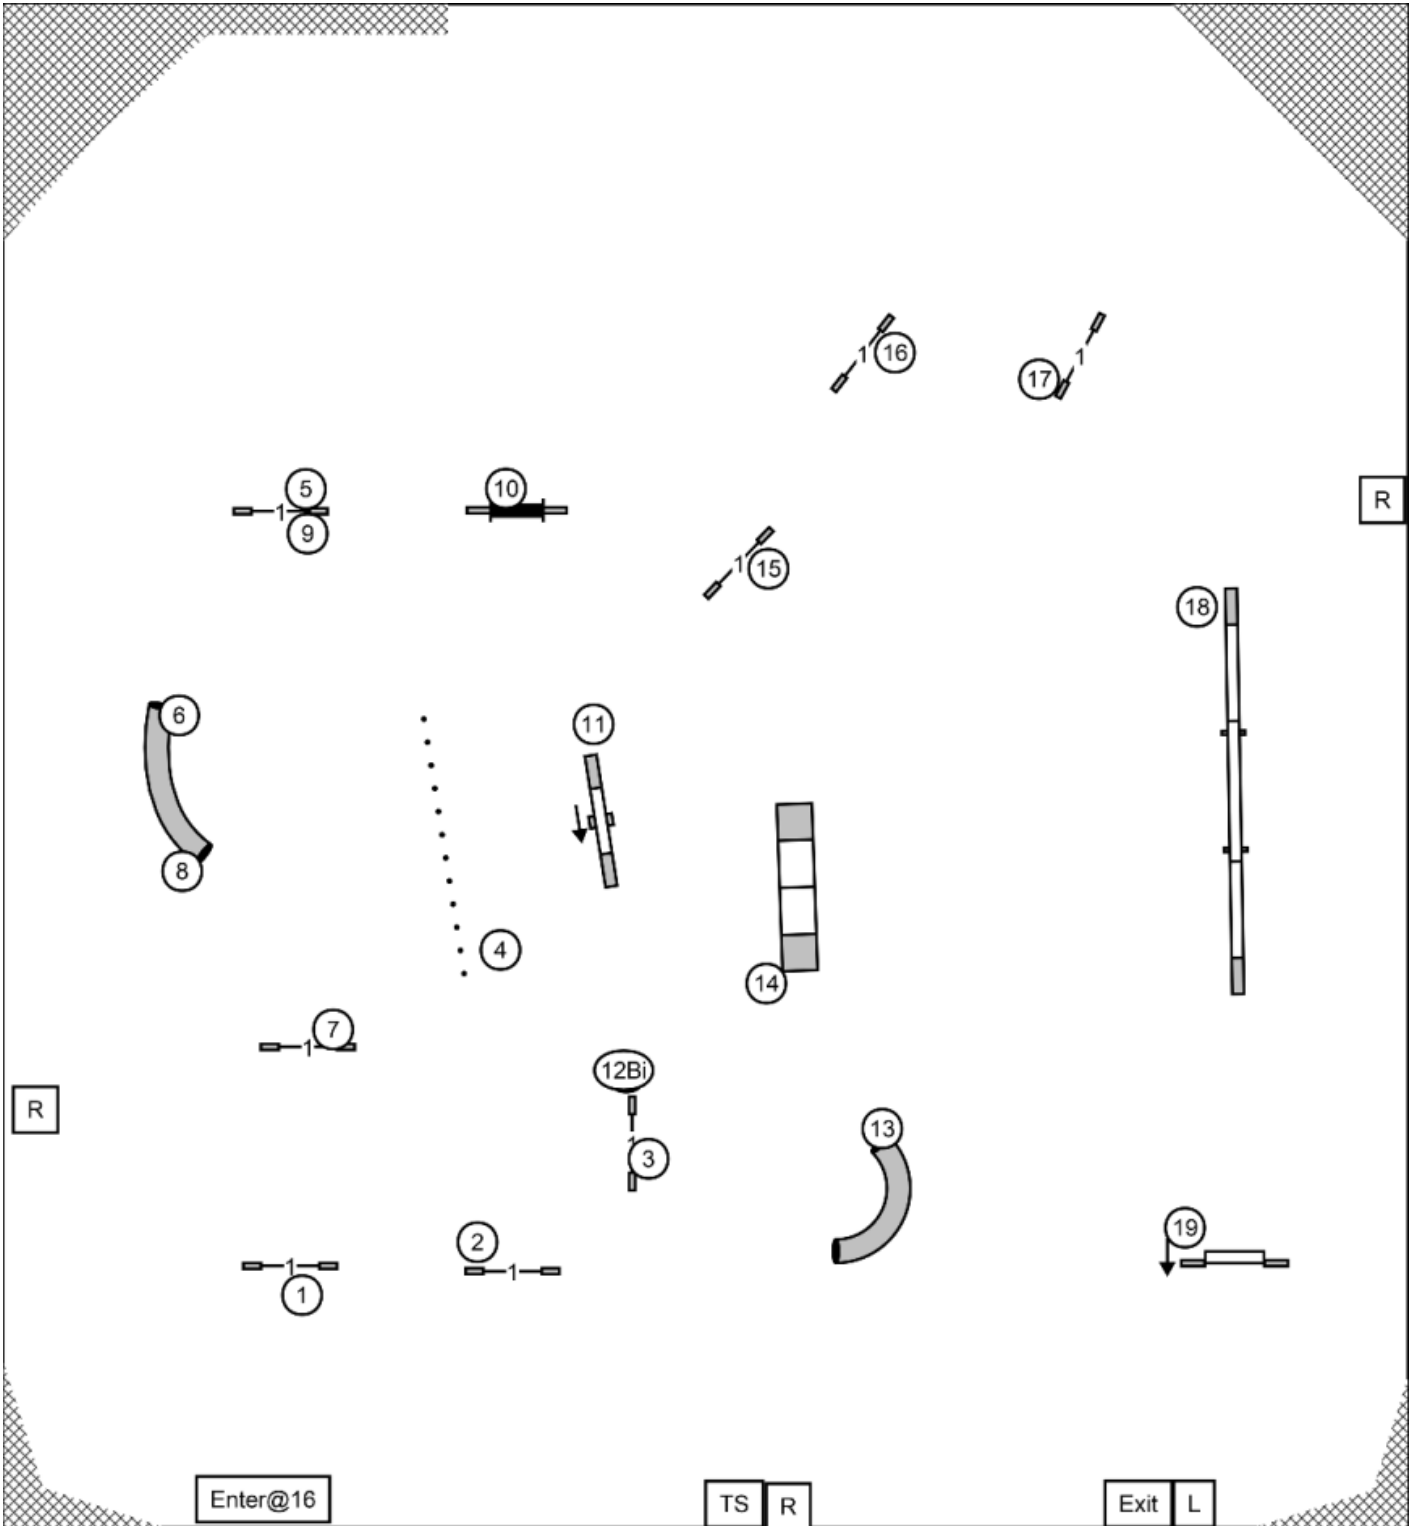

Texas Coastal Brittany Club
Friday, April 24th, 2026

STD Premier
Judge: Kristine Schmidt